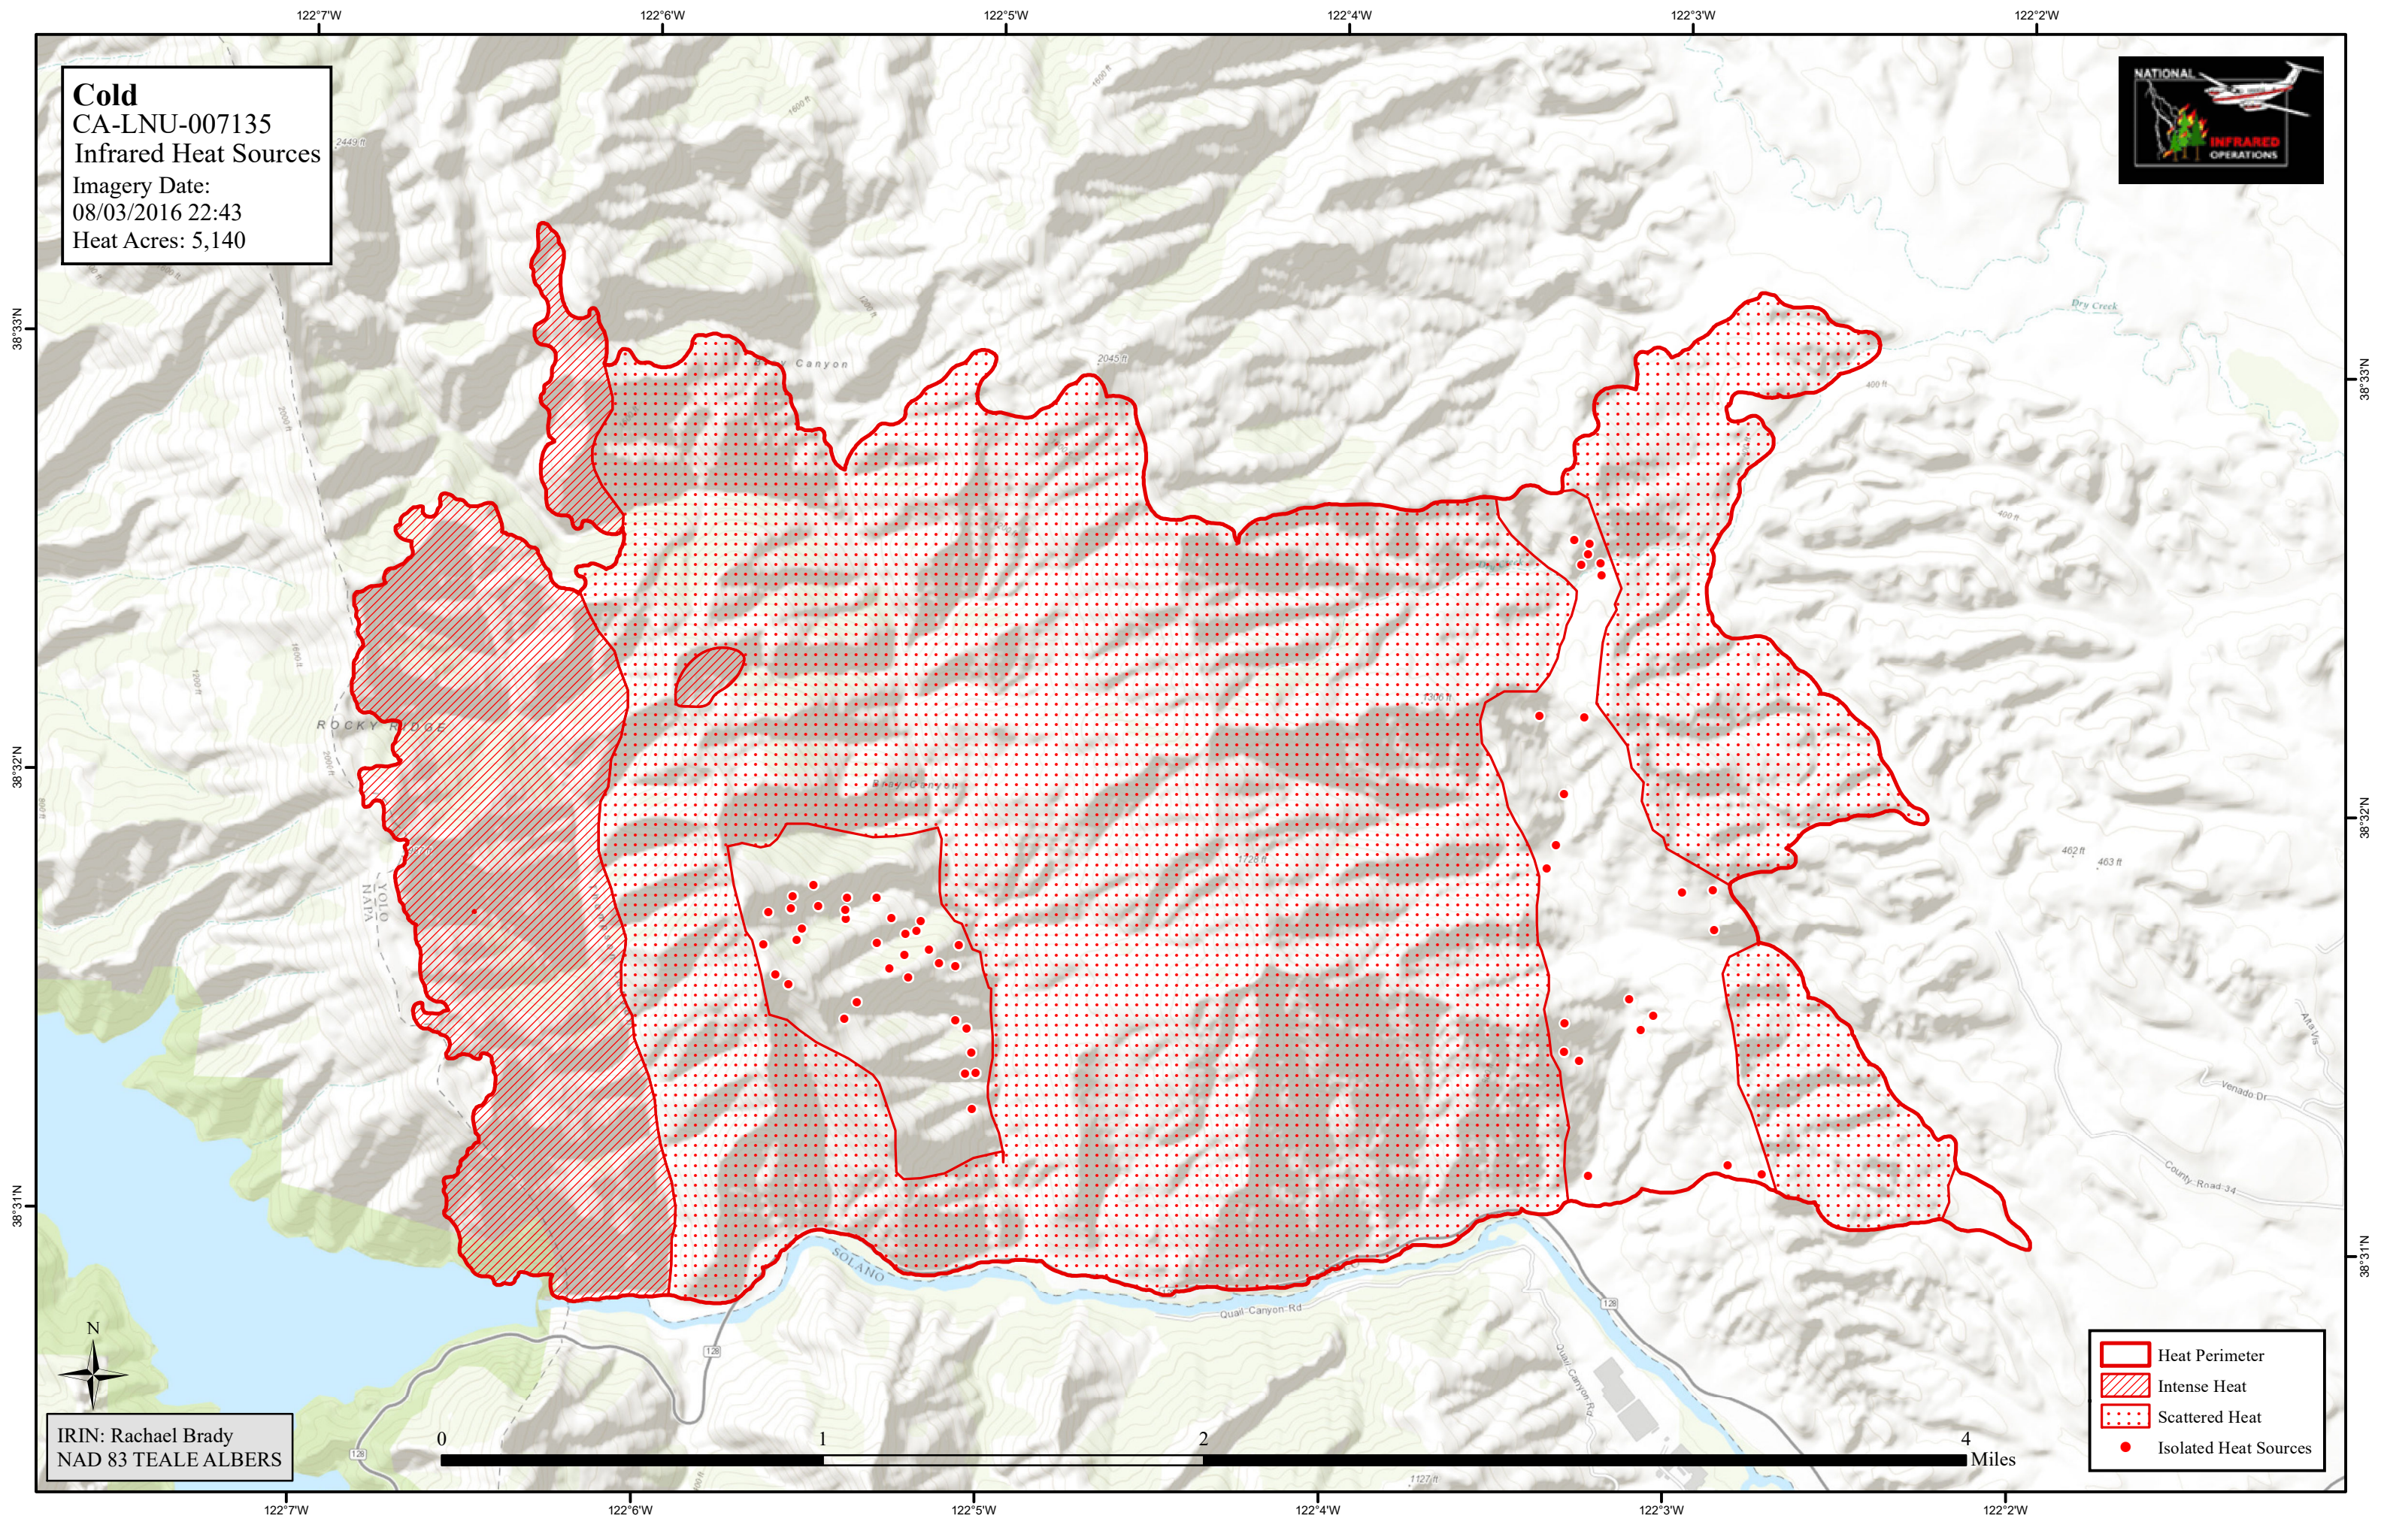

Cold
CA-LNU-007135
Infrared Heat Sources
Imagery Date:
08/03/2016 22:43
Heat Acres: 5,140

IRIN: Rachael Brady
NAD 83 TEALE ALBERS

- Heat Perimeter
- Intense Heat
- Scattered Heat
- Isolated Heat Sources