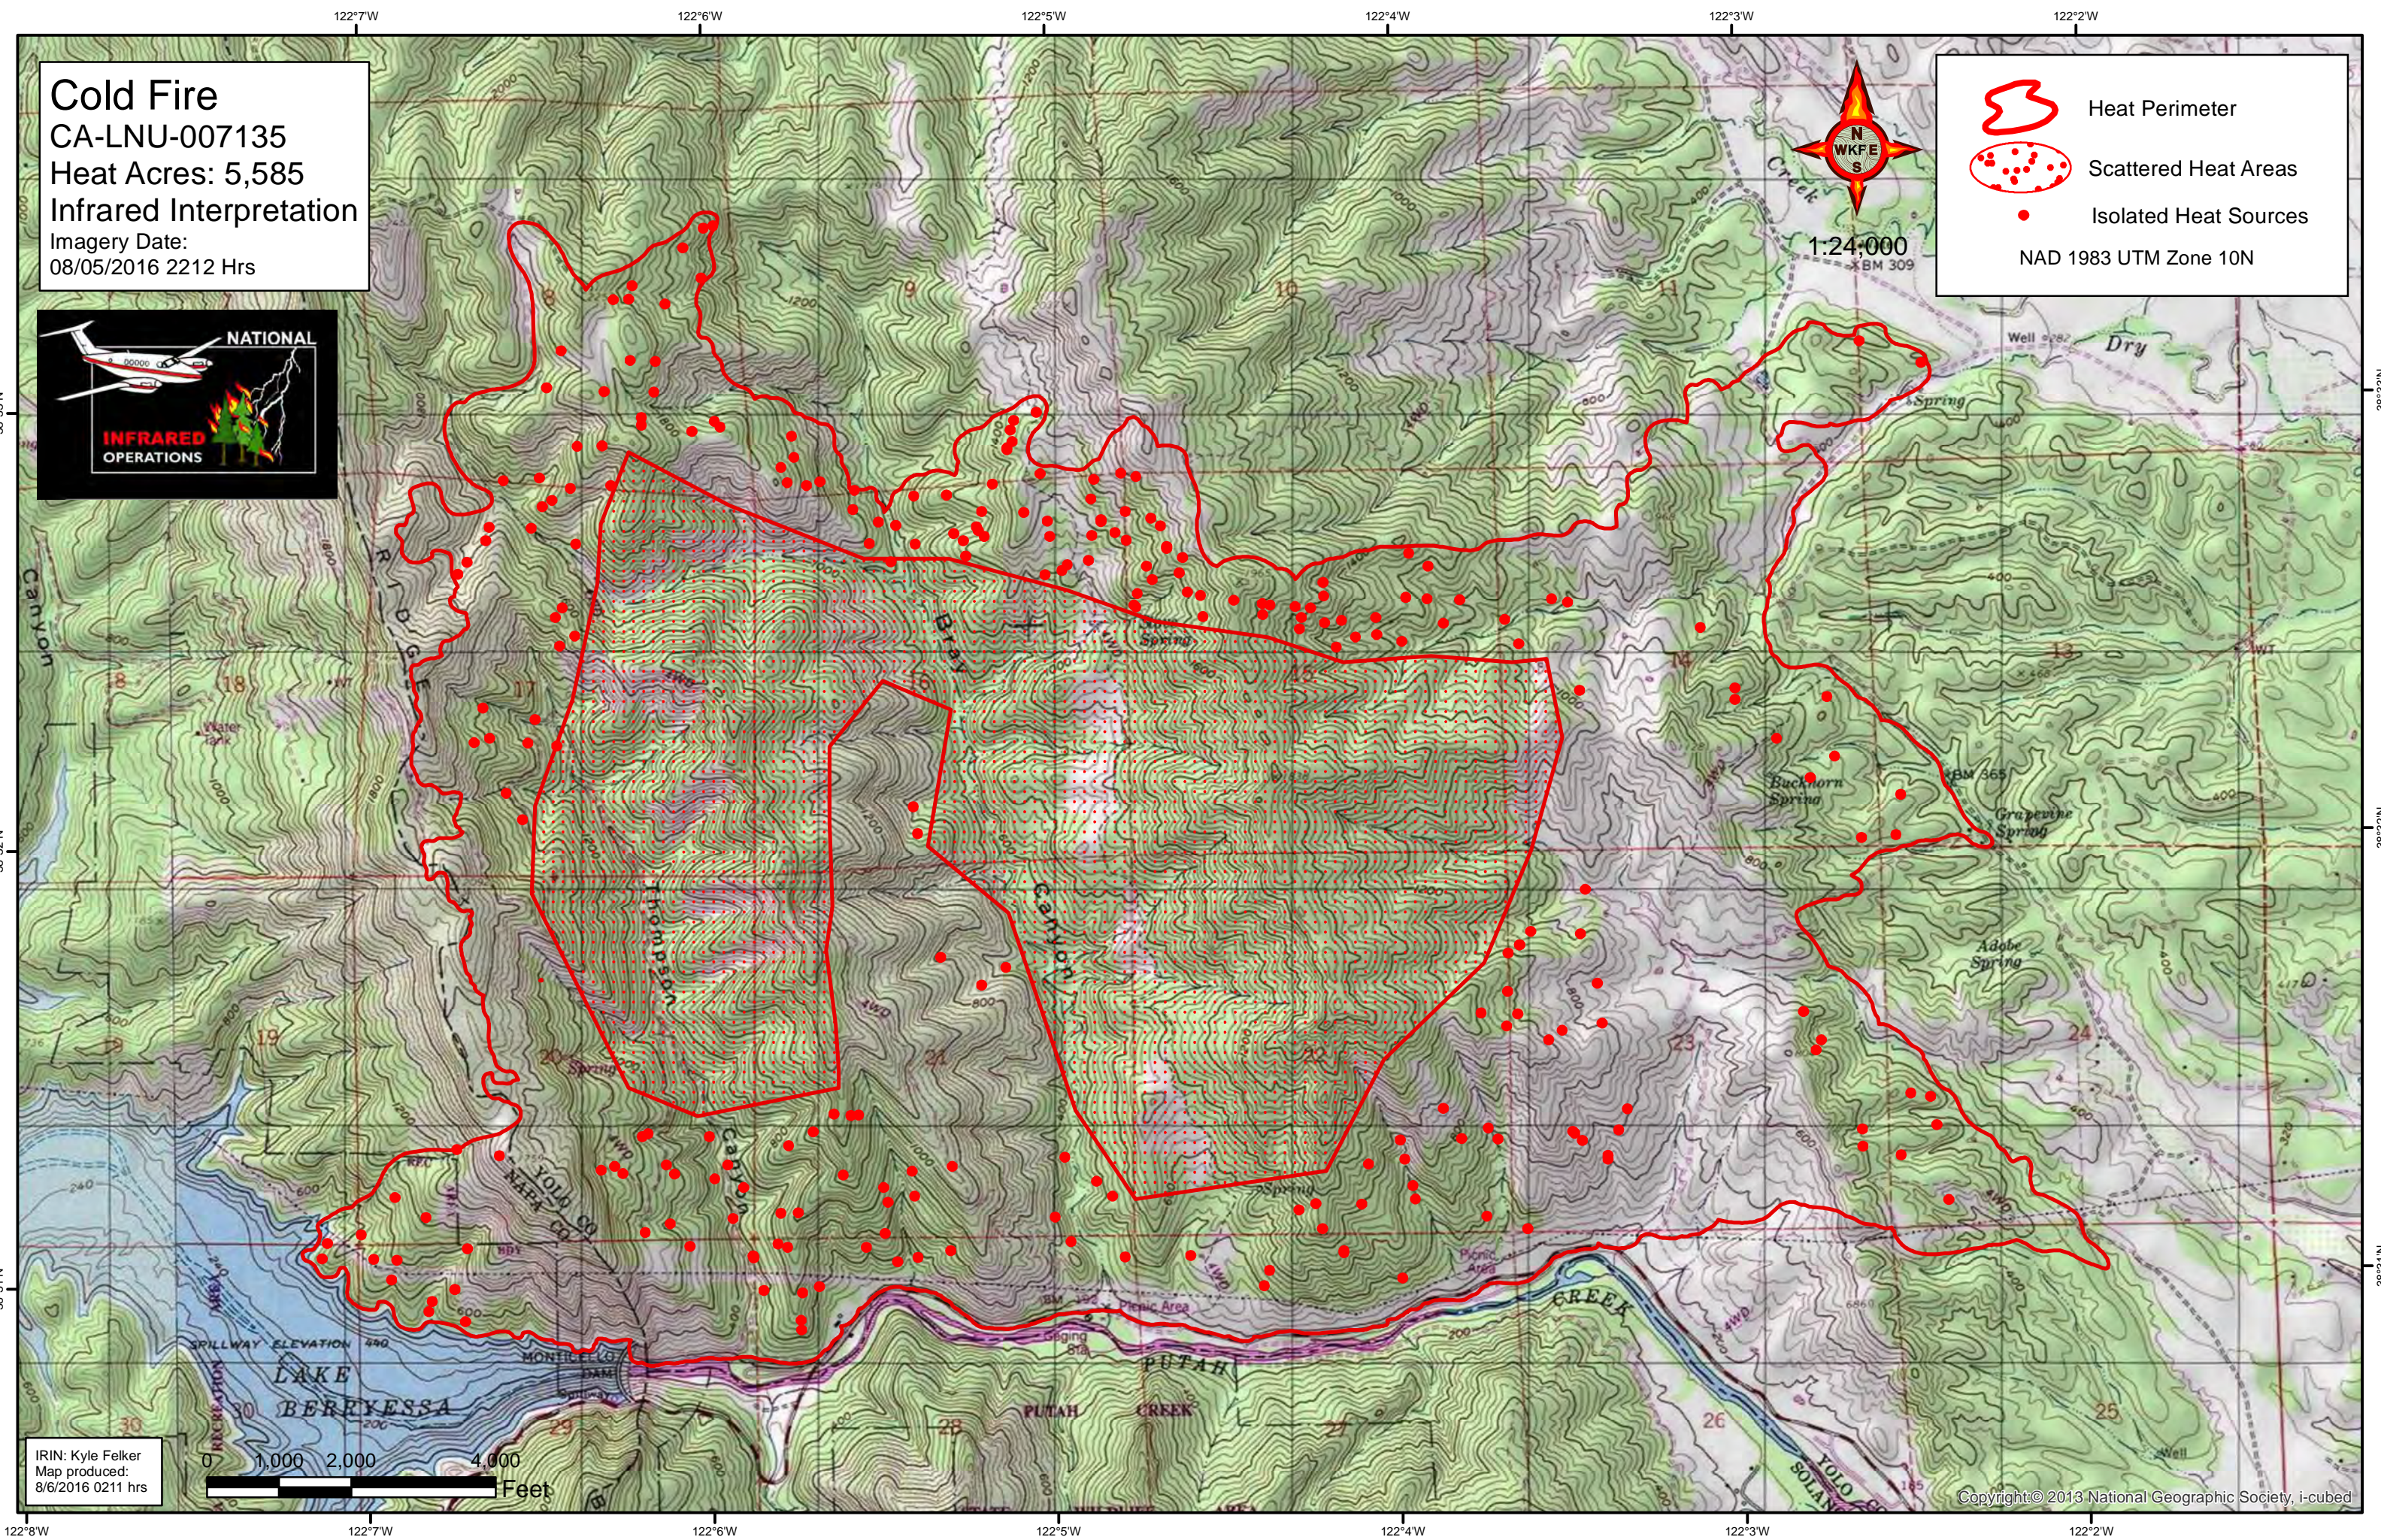

**Cold Fire**  
CA-LNU-007135  
Heat Acres: 5,585  
Infrared Interpretation  
Imagery Date:  
08/05/2016 2212 Hrs

Heat Perimeter  
Scattered Heat Areas  
Isolated Heat Sources  
NAD 1983 UTM Zone 10N

1:24,000

IRIN: Kyle Felker  
Map produced:  
8/6/2016 0211 hrs