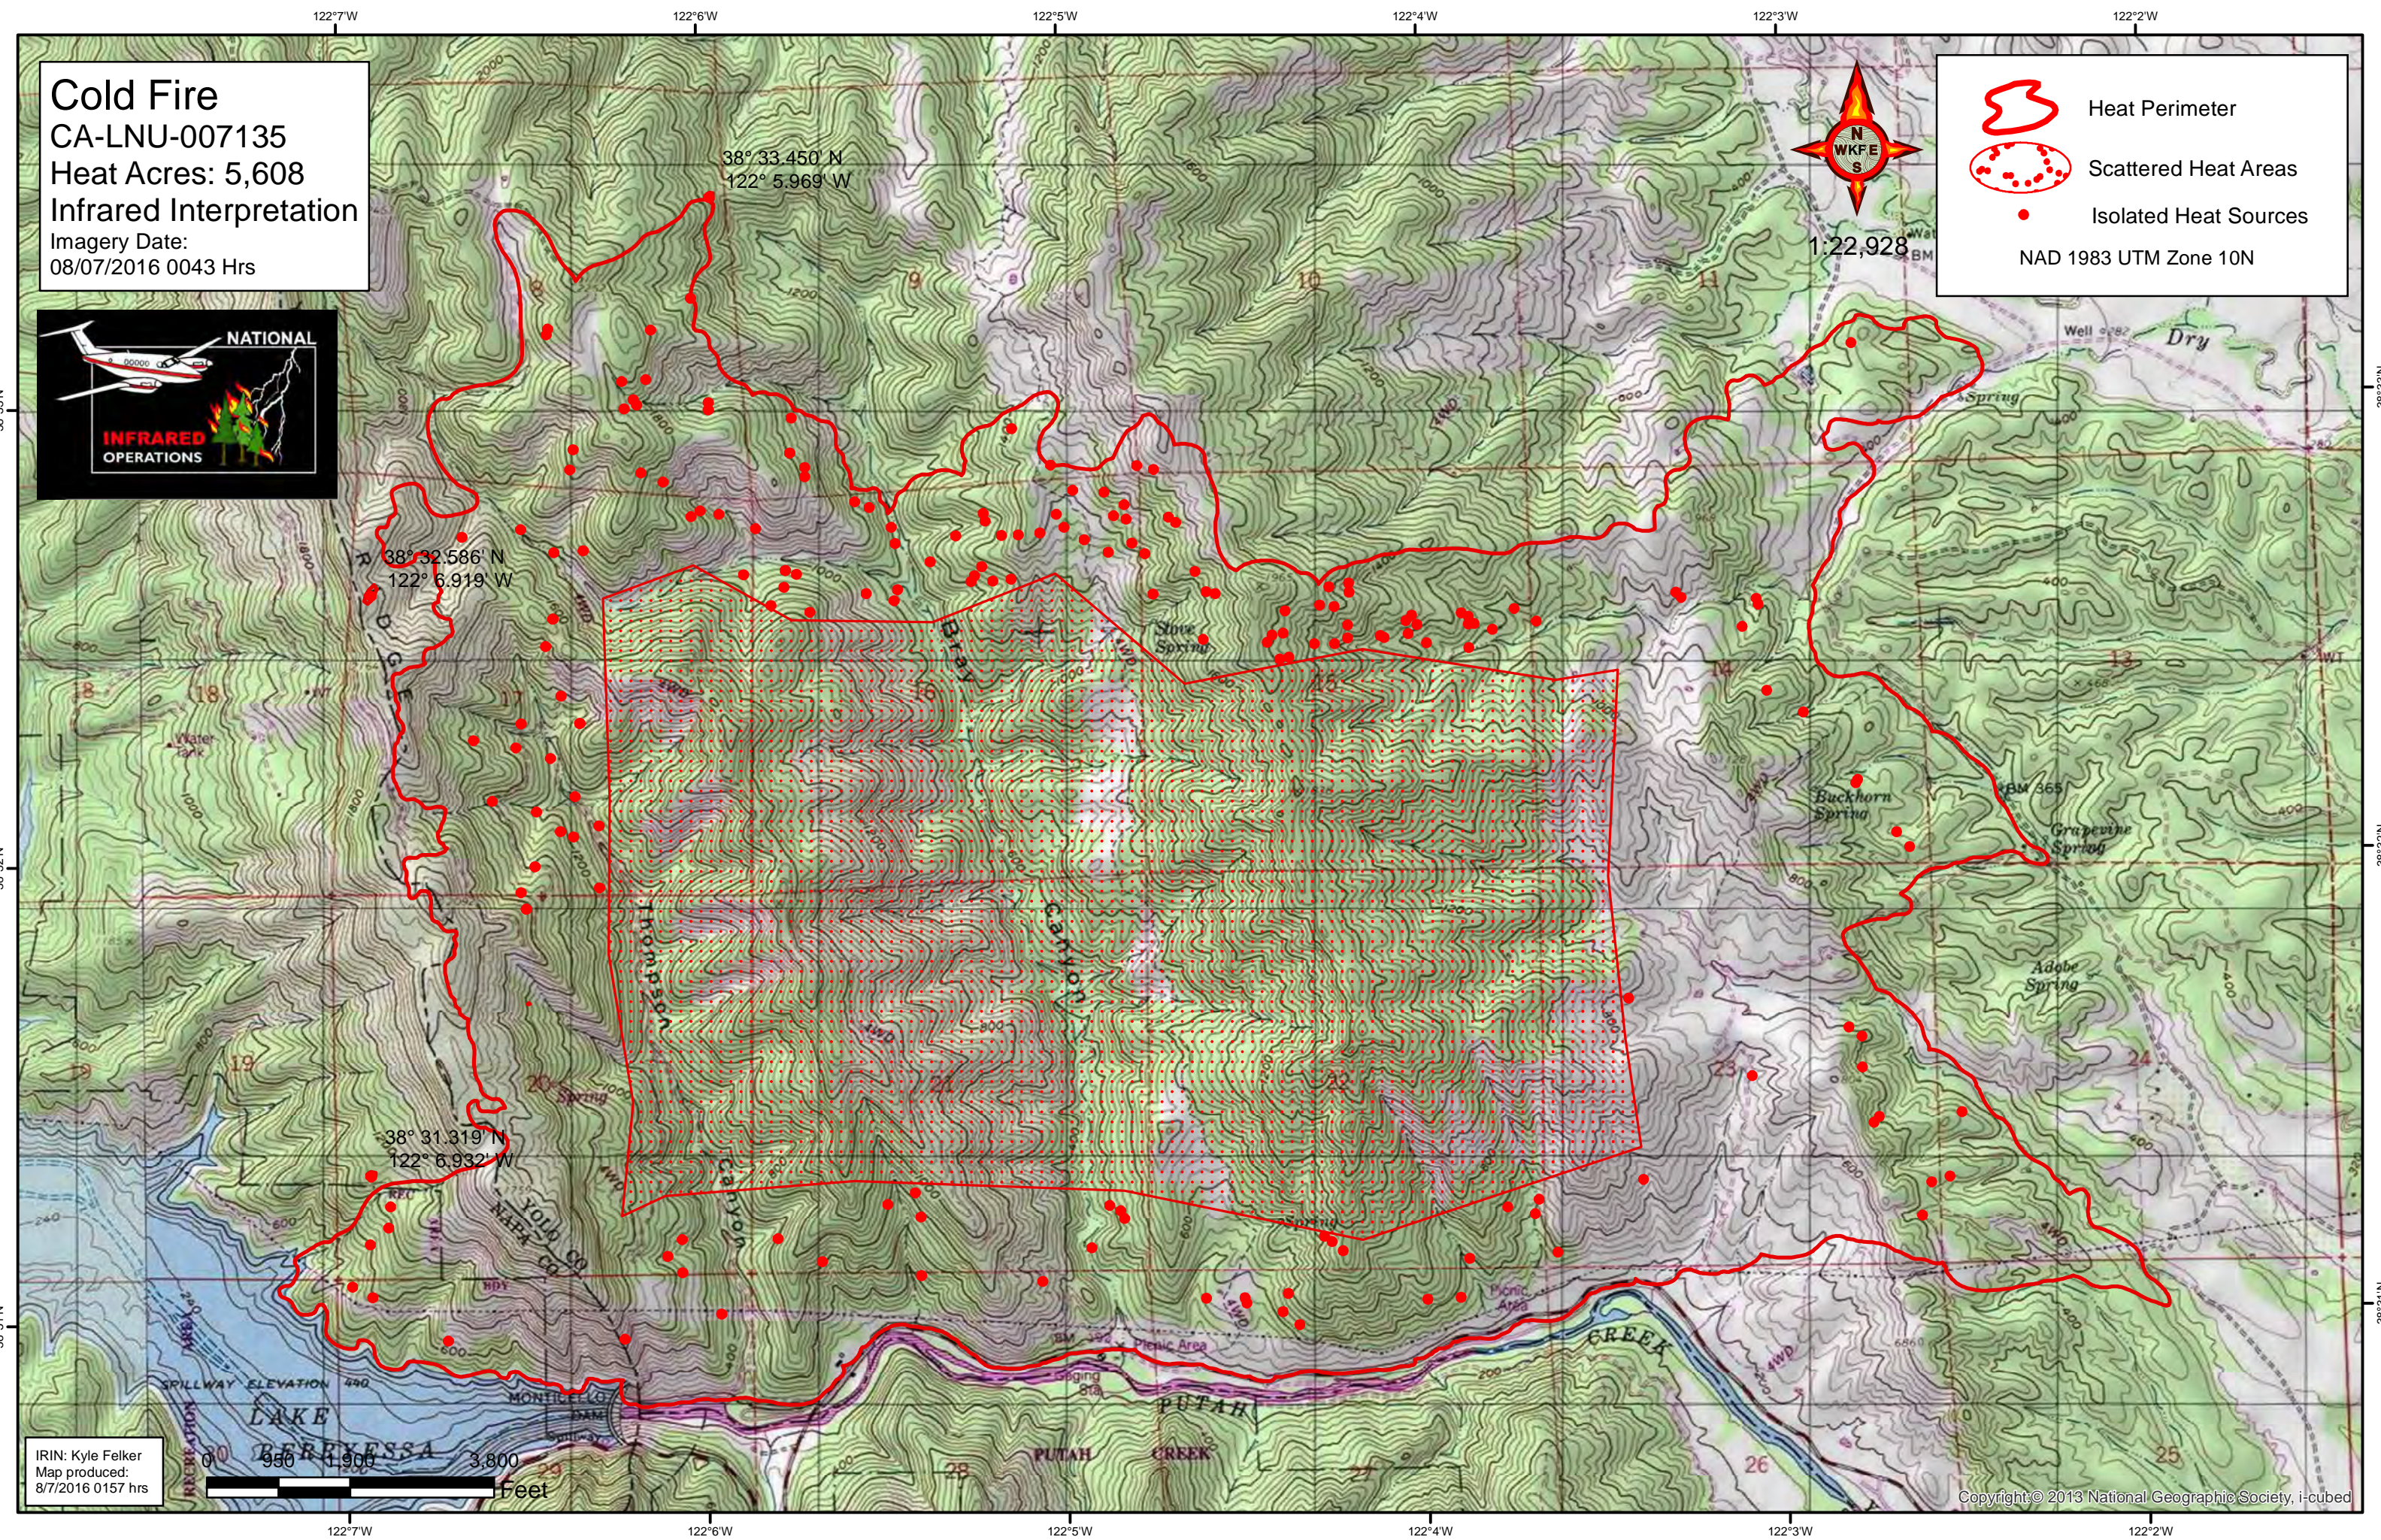

Cold Fire
CA-LNU-007135
Heat Acres: 5,608
Infrared Interpretation
Imagery Date:
08/07/2016 0043 Hrs

Heat Perimeter
Scattered Heat Areas
Isolated Heat Sources
NAD 1983 UTM Zone 10N

IRIN: Kyle Felker
Map produced:
8/7/2016 0157 hrs

Copyright © 2013 National Geographic Society, i-cubed