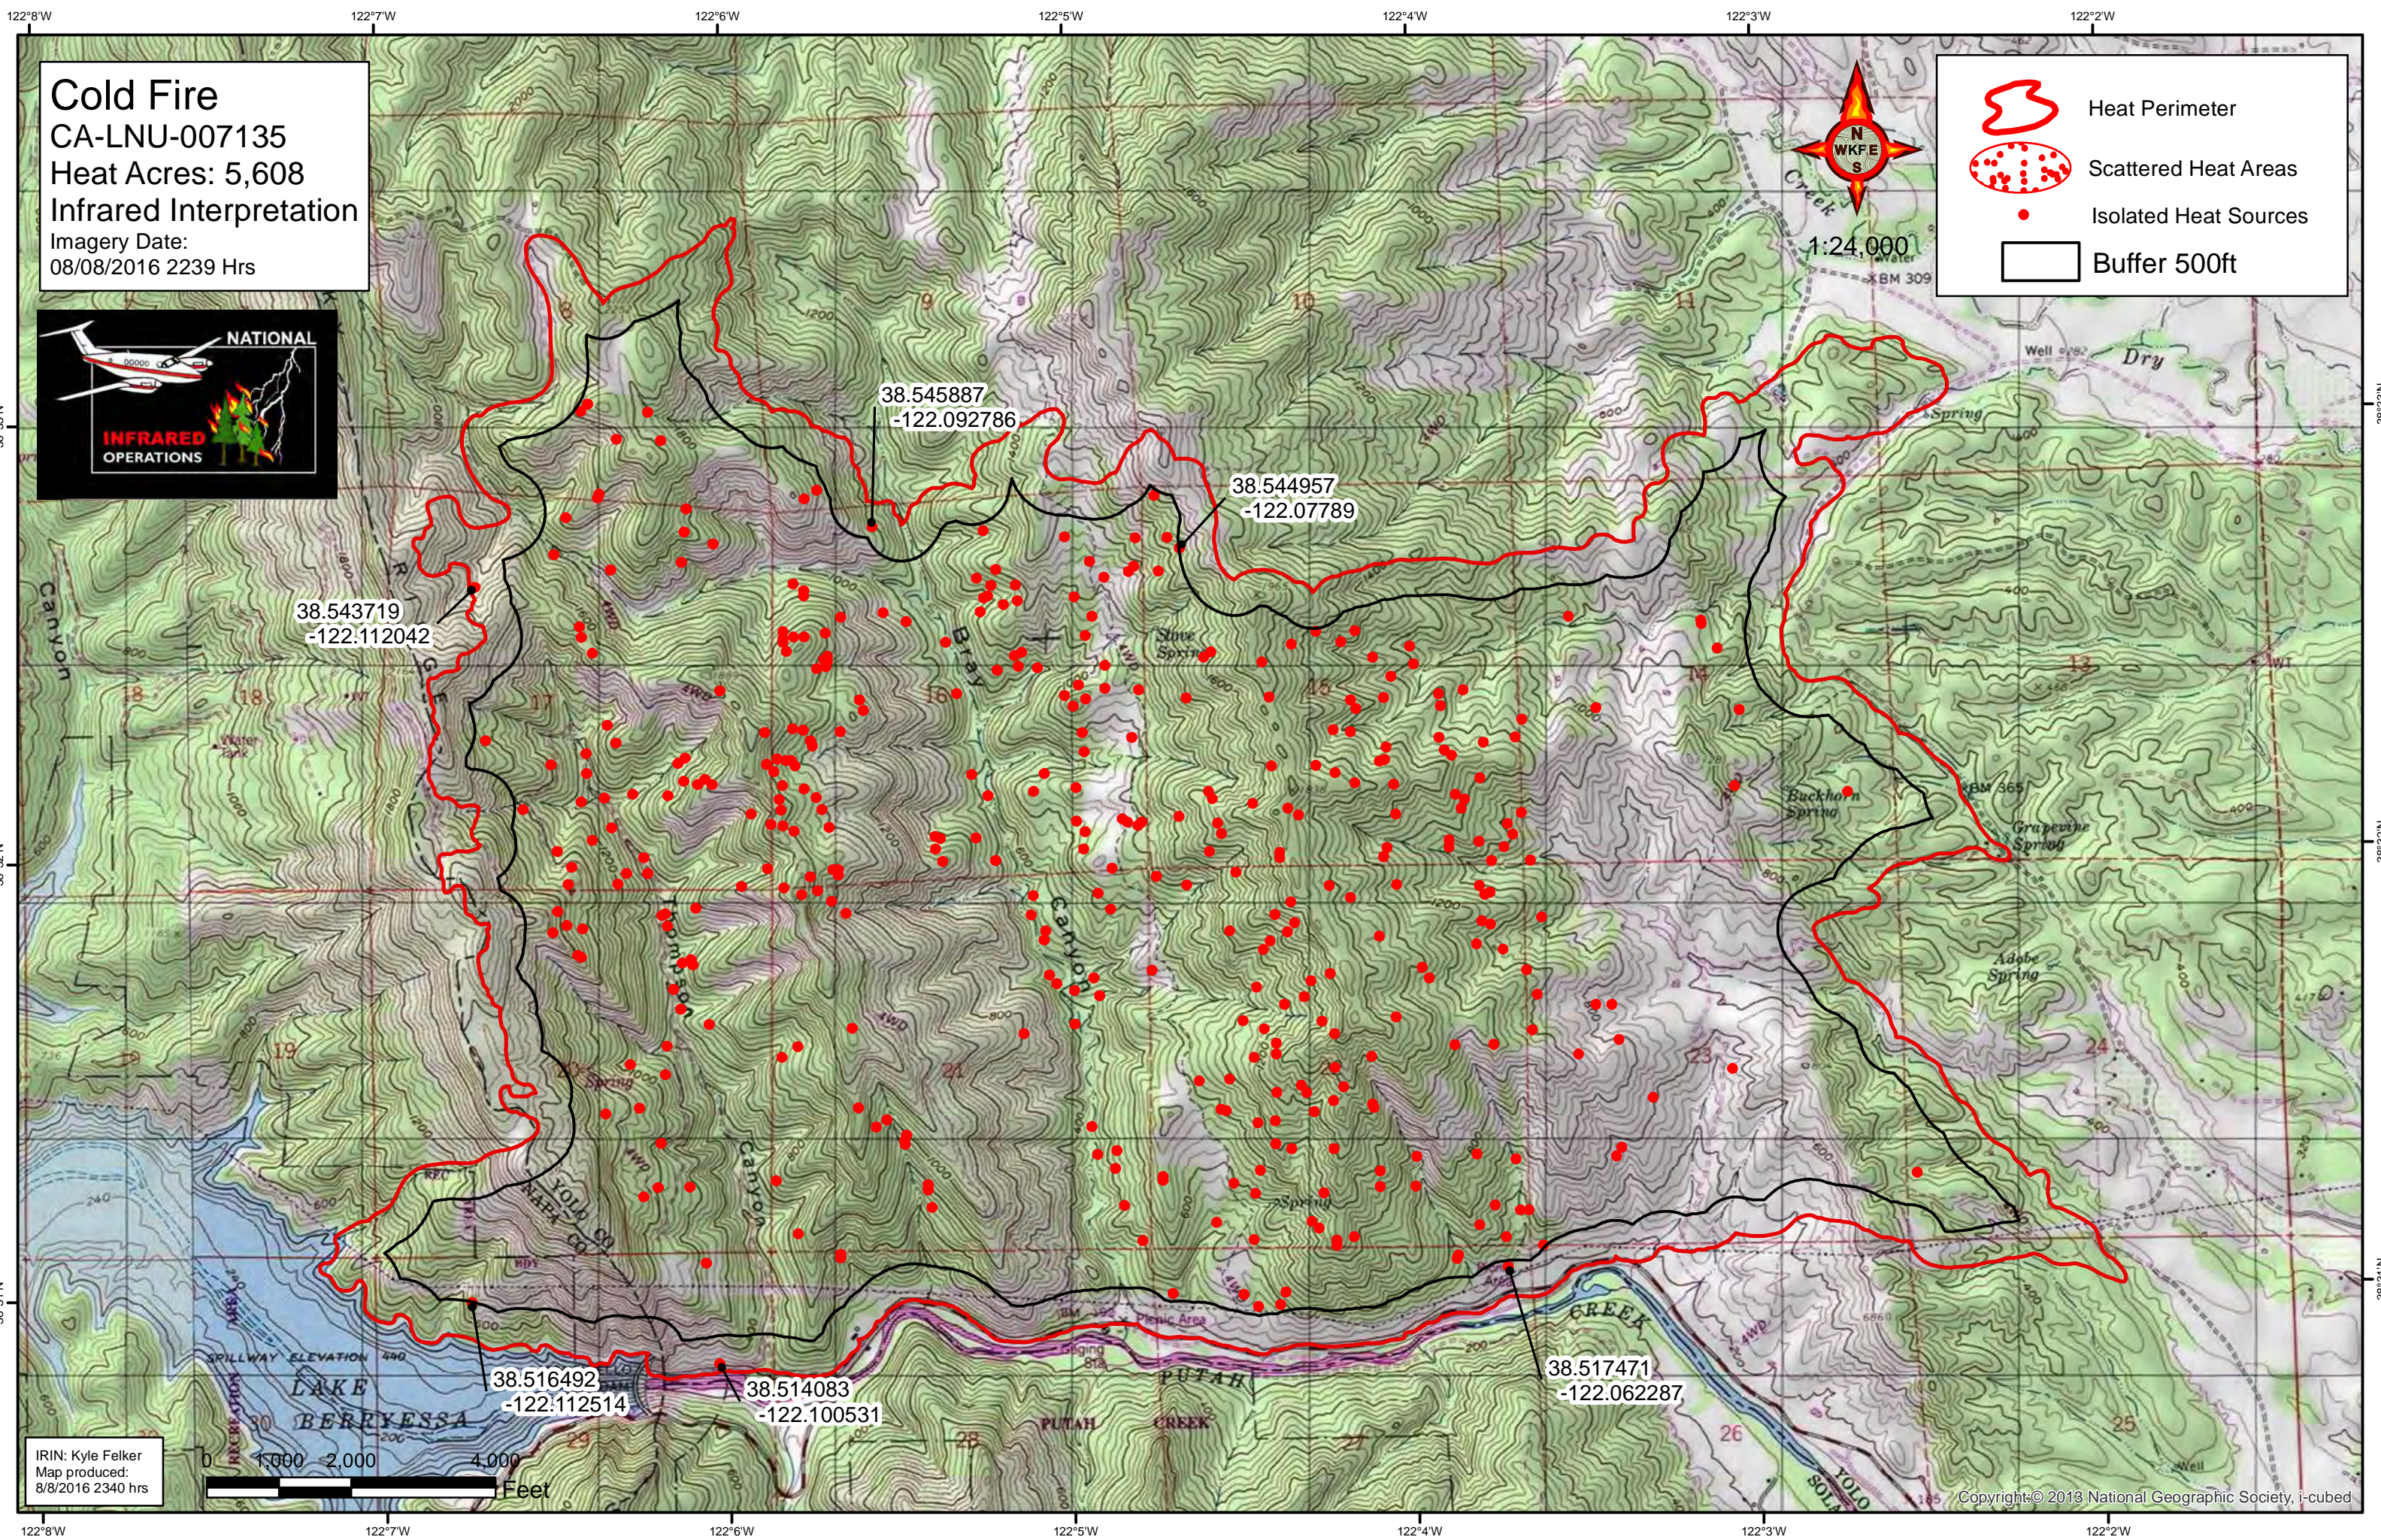

**Cold Fire**  
 CA-LNU-007135  
 Heat Acres: 5,608  
 Infrared Interpretation  
 Imagery Date:  
 08/08/2016 2239 Hrs

**Legend**

- Heat Perimeter
- Scattered Heat Areas
- Isolated Heat Sources
- Buffer 500ft

38.543719  
-122.112042

38.545887  
-122.092786

38.544957  
-122.07789

38.516492  
-122.112514

38.514083  
-122.100531

38.517471  
-122.062287