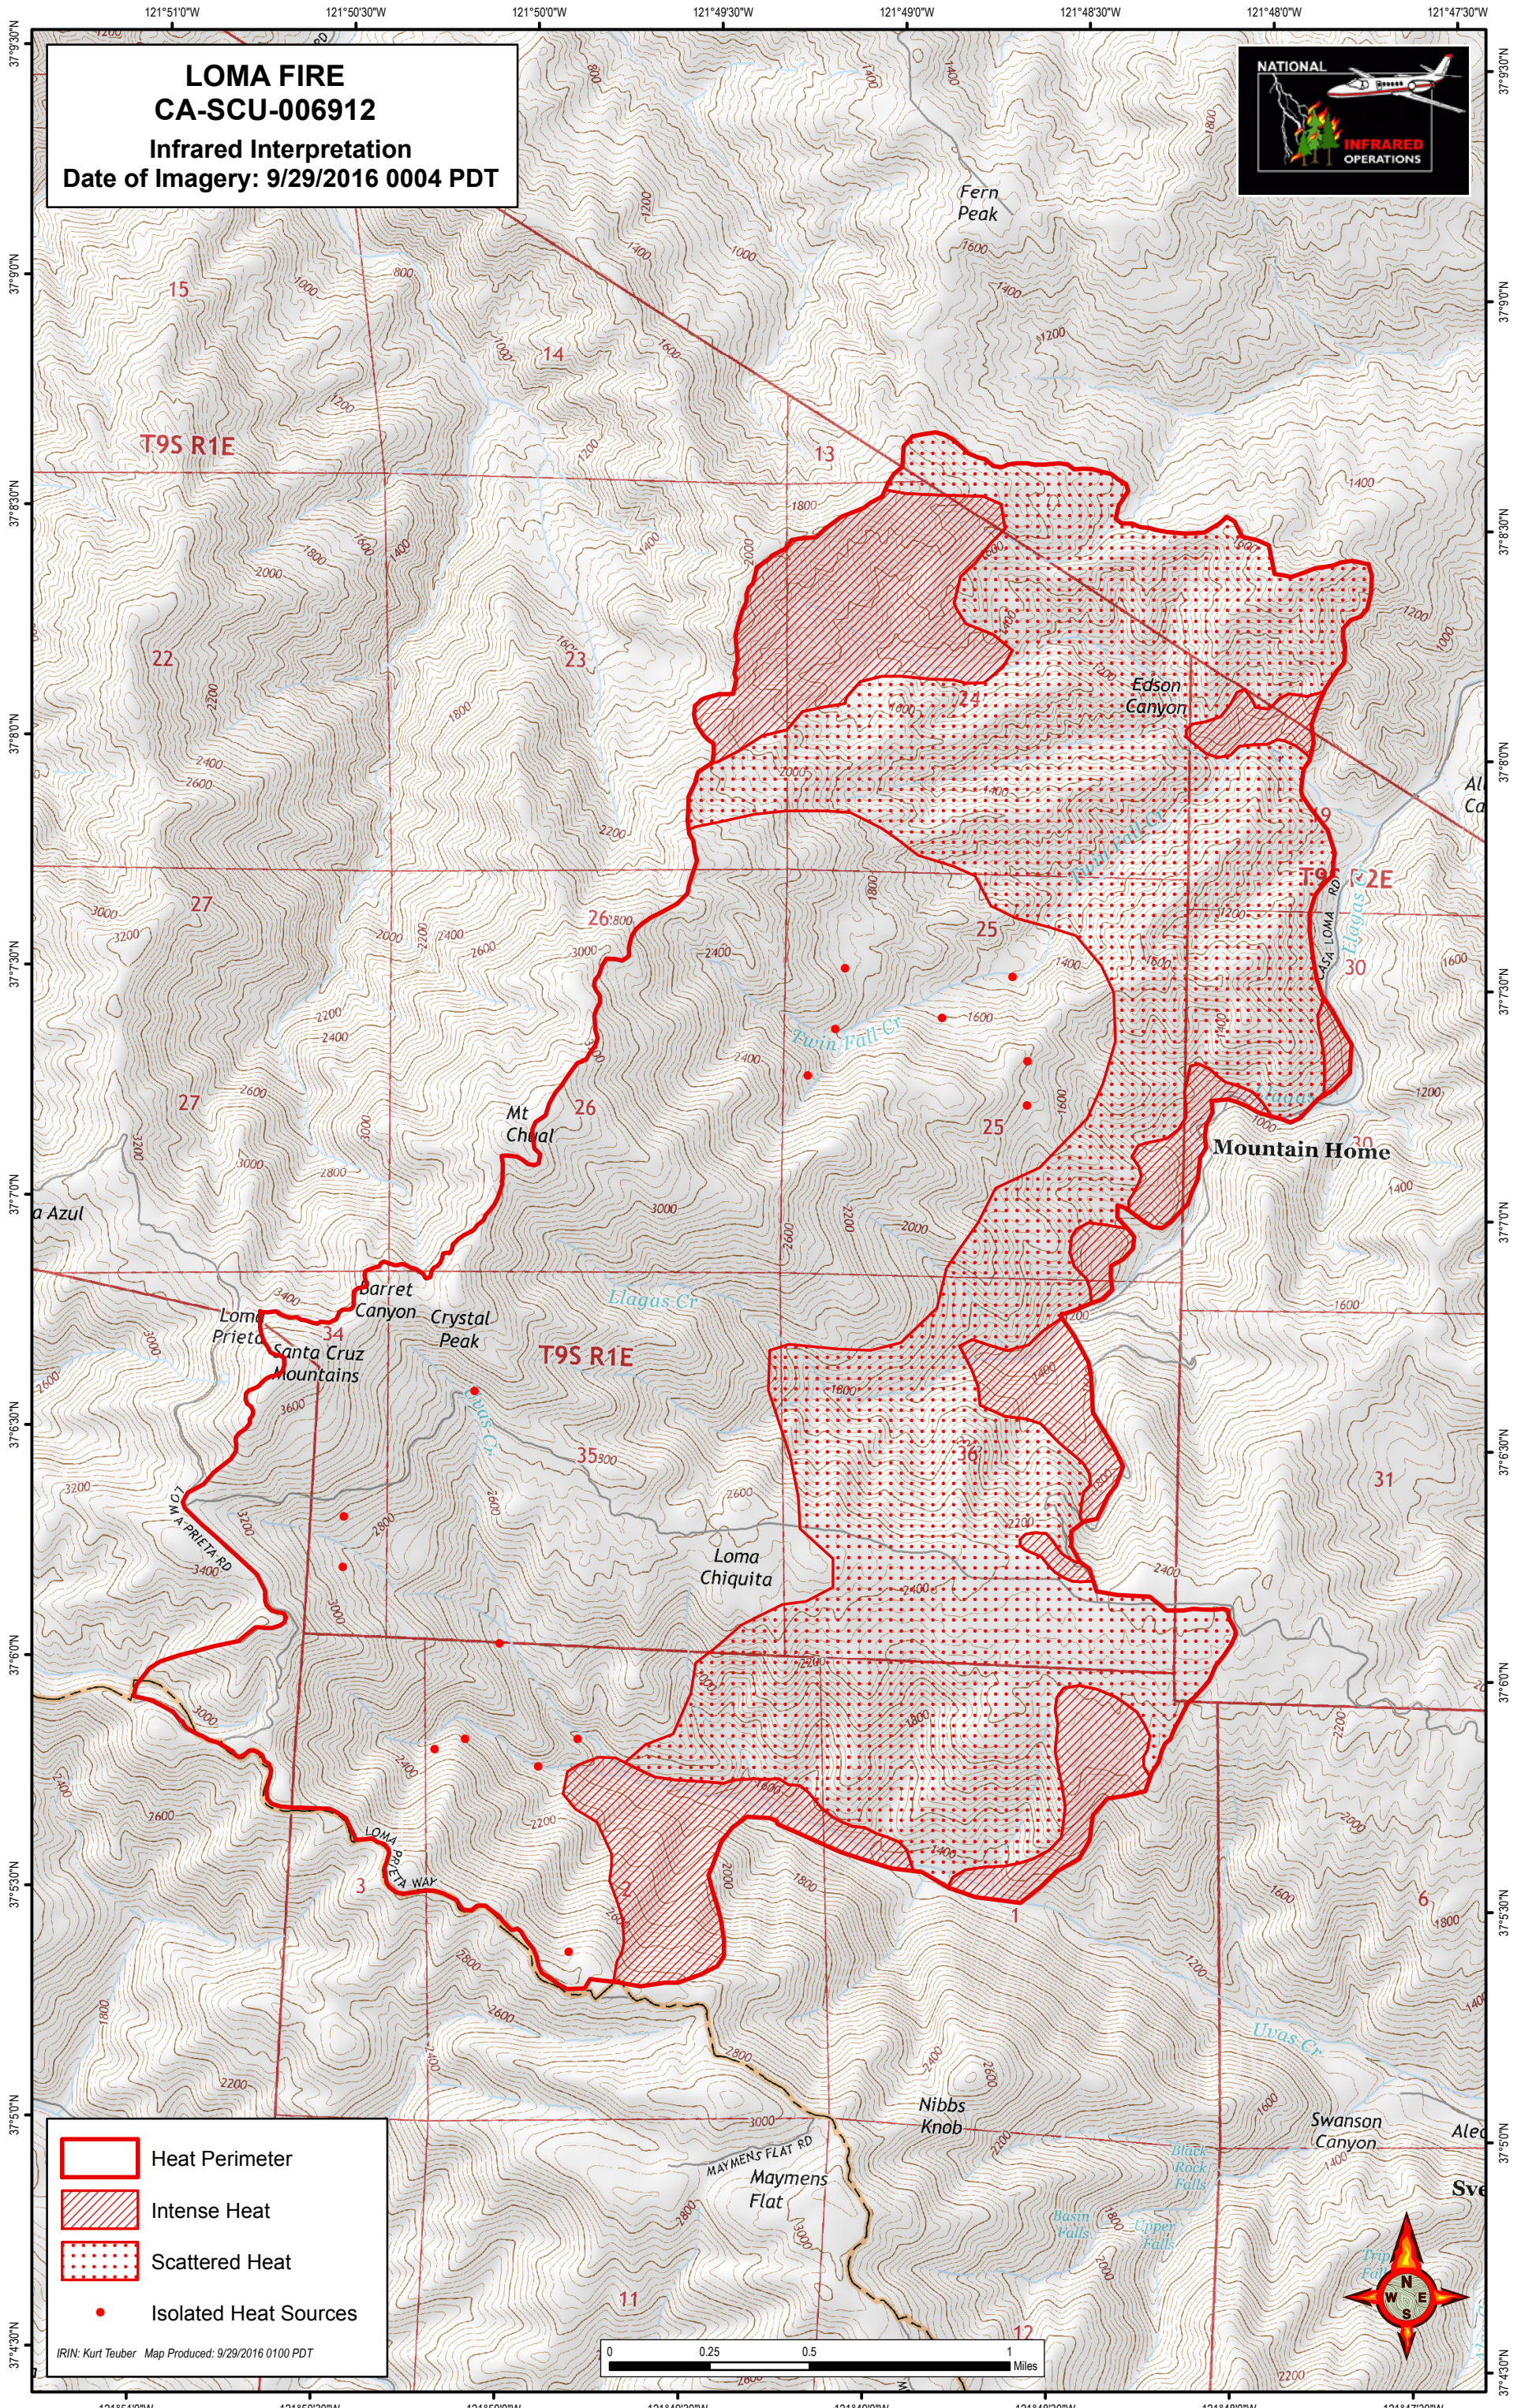

LOMA FIRE
CA-SCU-006912
Infrared Interpretation
Date of Imagery: 9/29/2016 0004 PDT

Heat Perimeter
 Intense Heat
 Scattered Heat
 Isolated Heat Sources

IRIN: Kurt Teuber Map Produced: 9/29/2016 0100 PDT