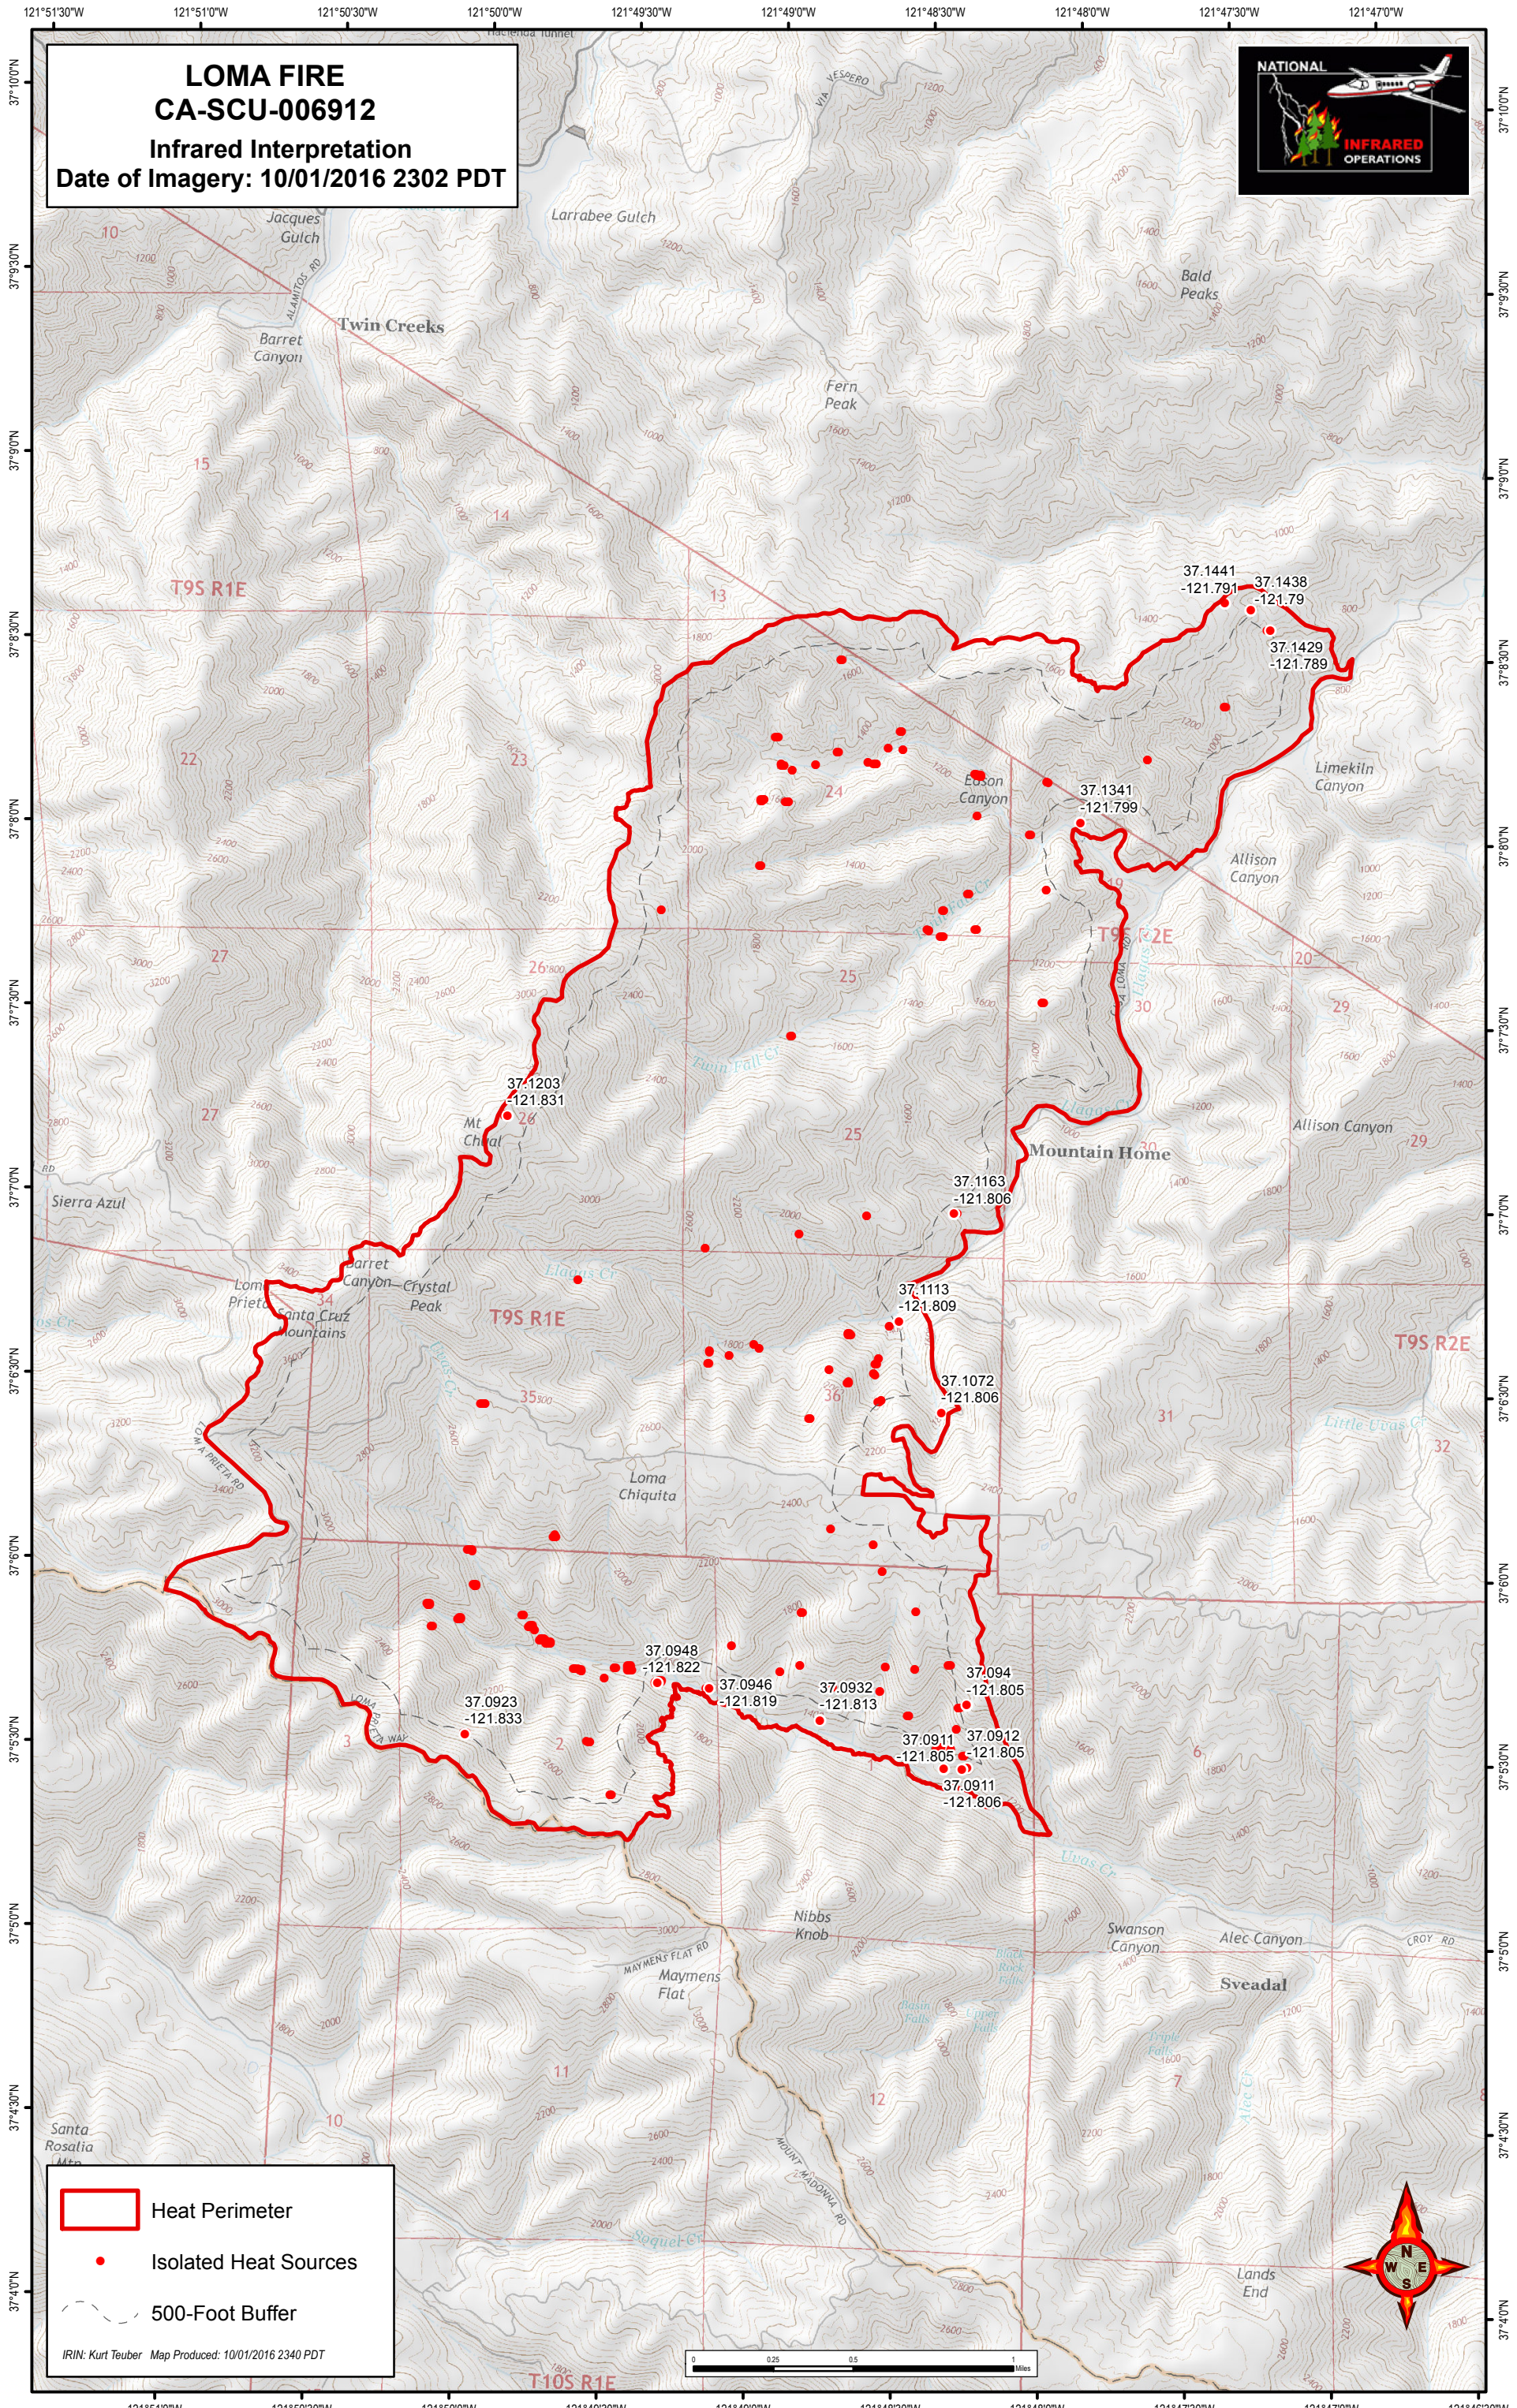

**LOMA FIRE**  
**CA-SCU-006912**  
**Infrared Interpretation**  
**Date of Imagery: 10/01/2016 2302 PDT**

 Heat Perimeter

 Isolated Heat Sources

 500-Foot Buffer

IRIN: Kurt Teuber Map Produced: 10/01/2016 2340 PDT