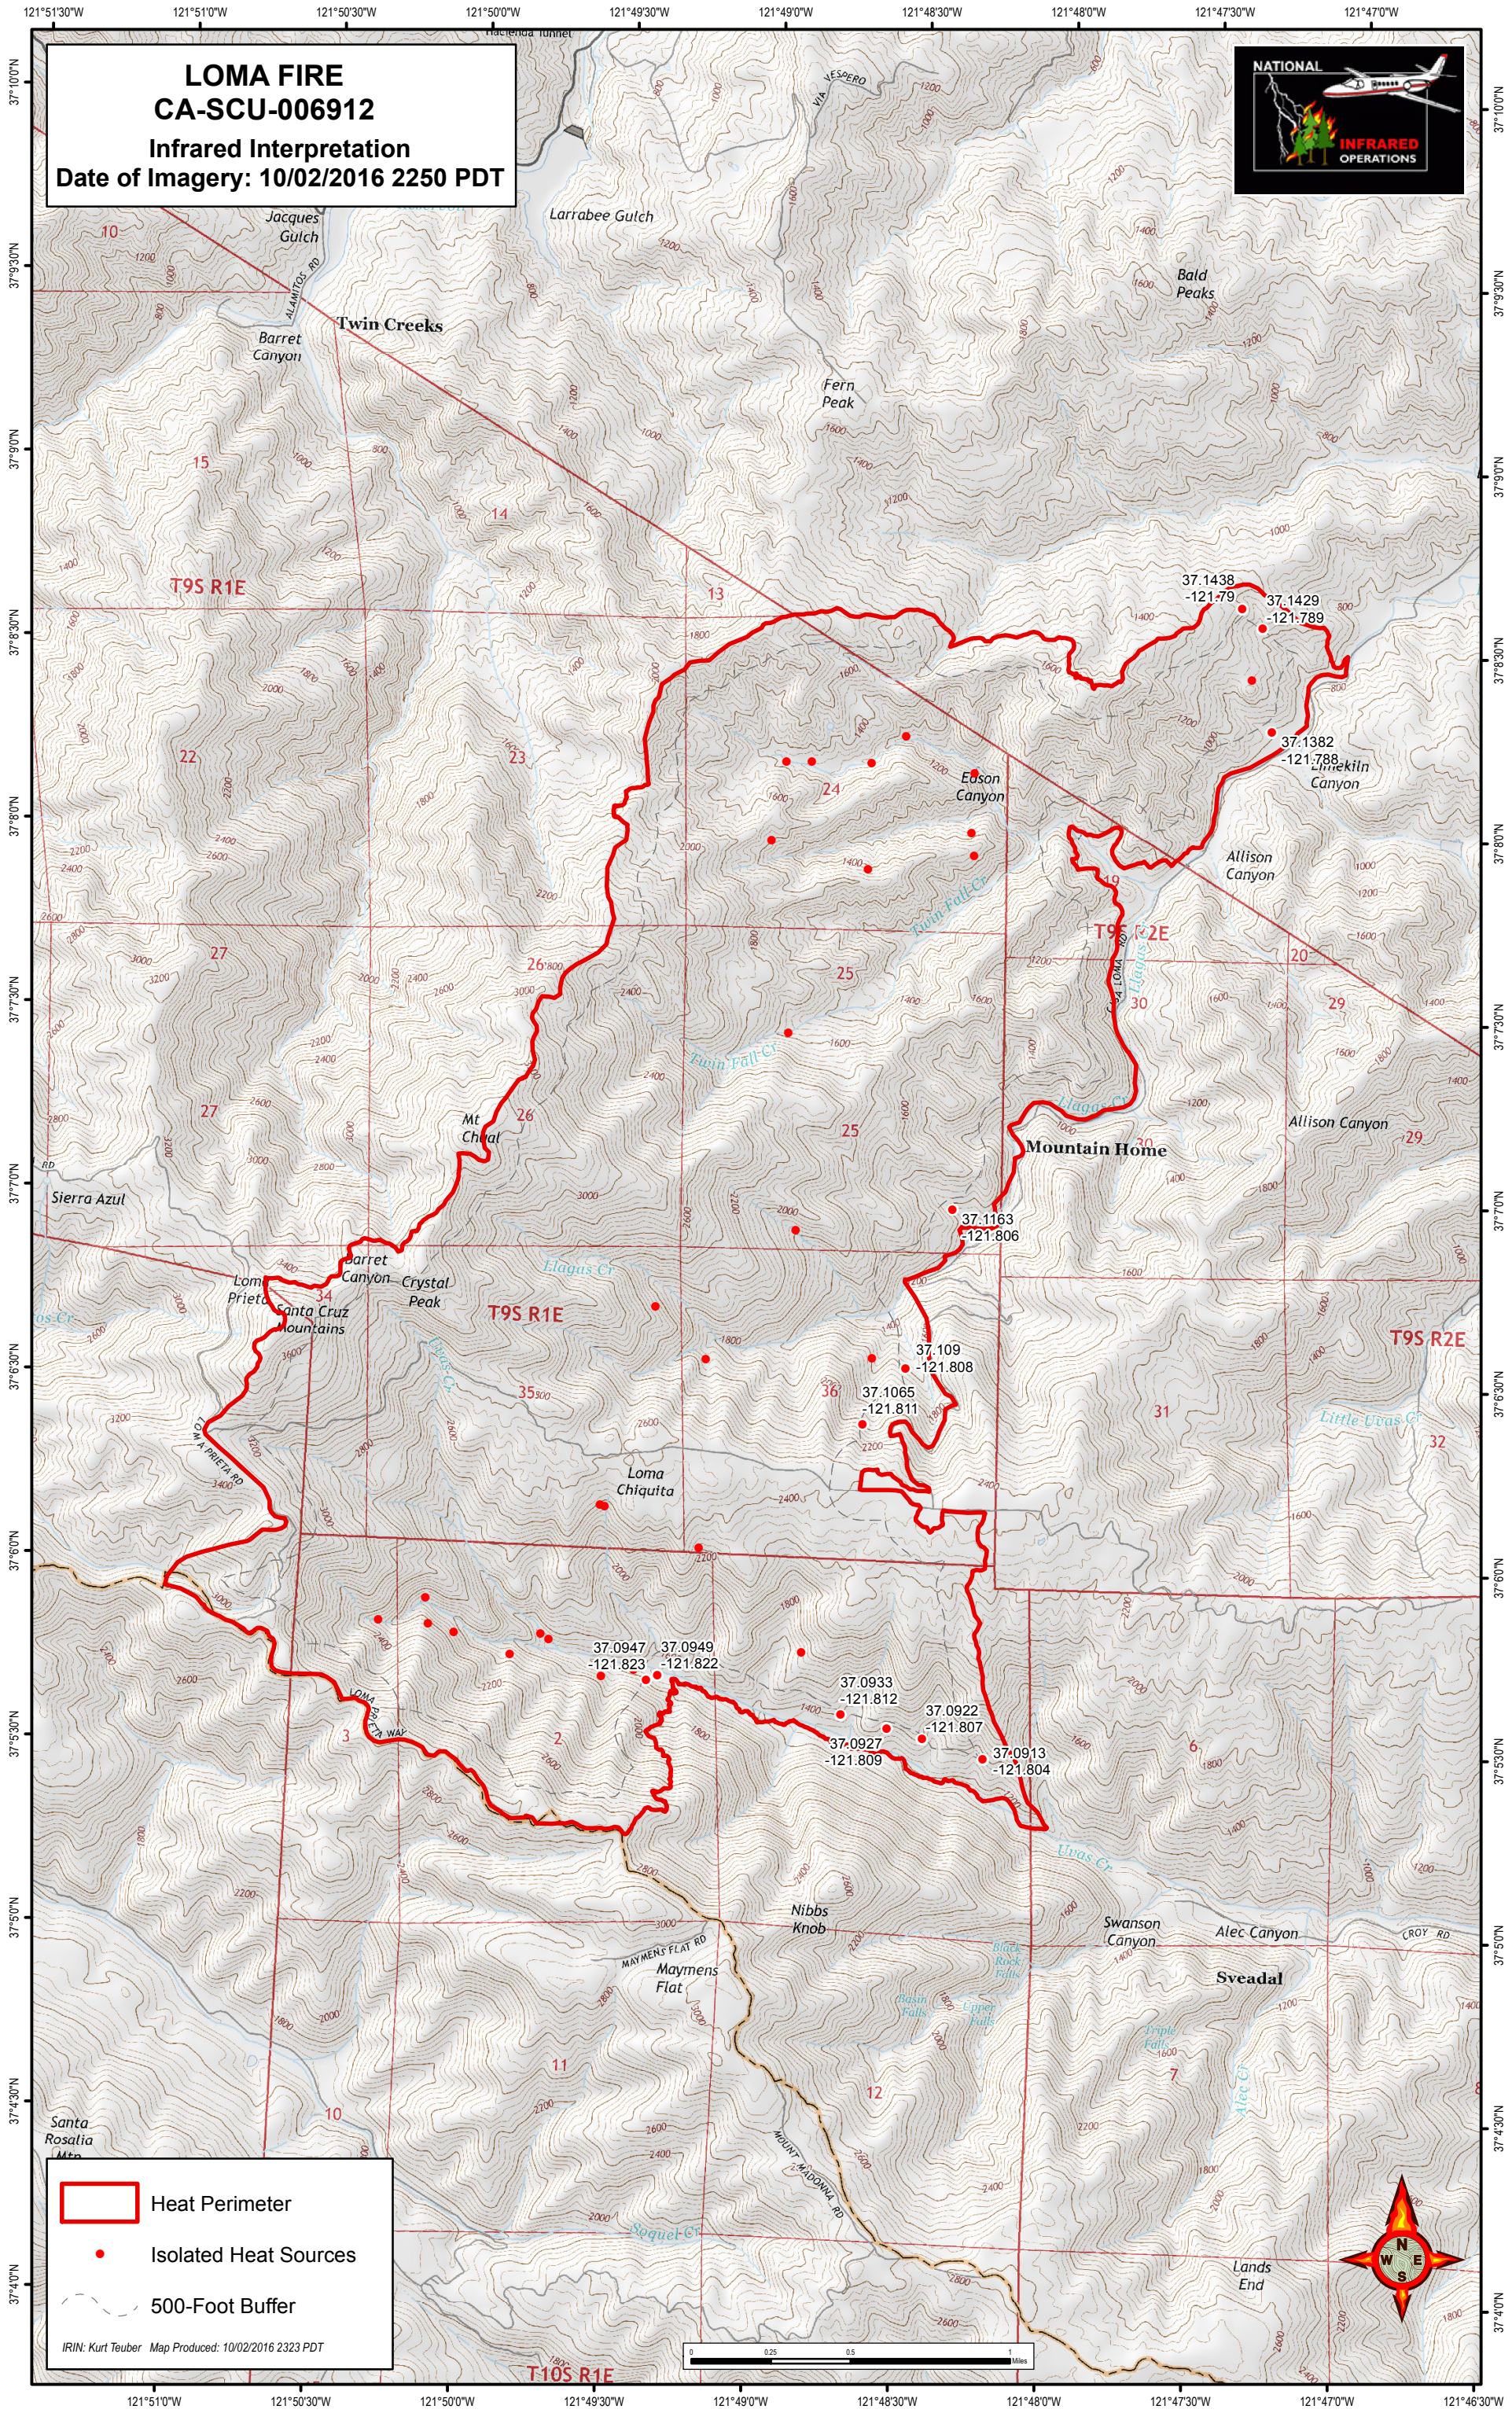

**LOMA FIRE**  
**CA-SCU-006912**  
**Infrared Interpretation**  
**Date of Imagery: 10/02/2016 2250 PDT**

**Heat Perimeter** (Red outline)

**Isolated Heat Sources** (Red dots)

**500-Foot Buffer** (Dashed line)

IRIN: Kurt Teuber Map Produced: 10/02/2016 2323 PDT