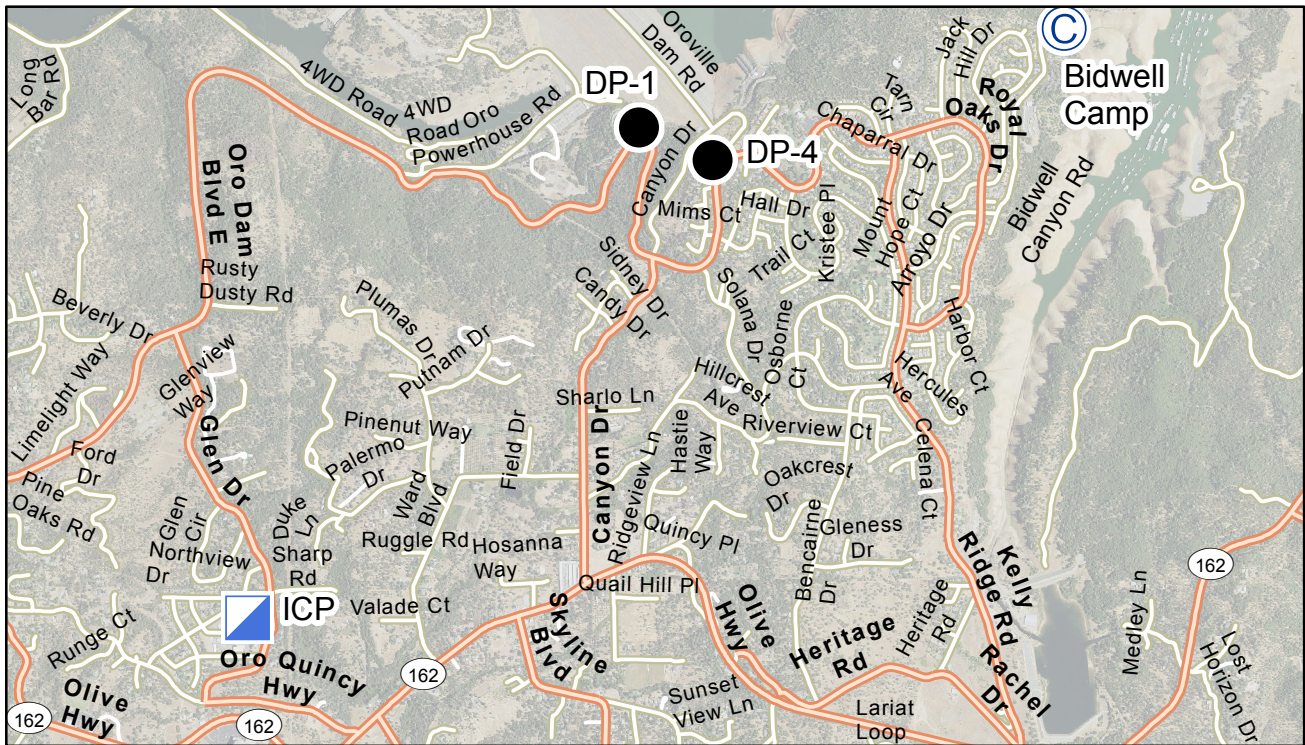

# BIDWELL CAMP MAP

801 BIDWELL CANYON RD,  
OROVILLE, CA 95966

Directions from ICP to Bidwell Camp:  
 Turn right onto Glen Dr, Turn left onto Oroville-Quincy Hwy  
 Turn left onto CA-162 E, Turn left onto Kelly Ridge Rd  
 Turn right onto Arroyo Dr, Turn left onto Bidwell Canyon  
 Take to the end of the road.

**TRAVEL MAP**  
**SPILLWAY DWR**  
**17-CA-CDF-000114**  
 IMT 3 GIS - NAD83 - 2/13/17