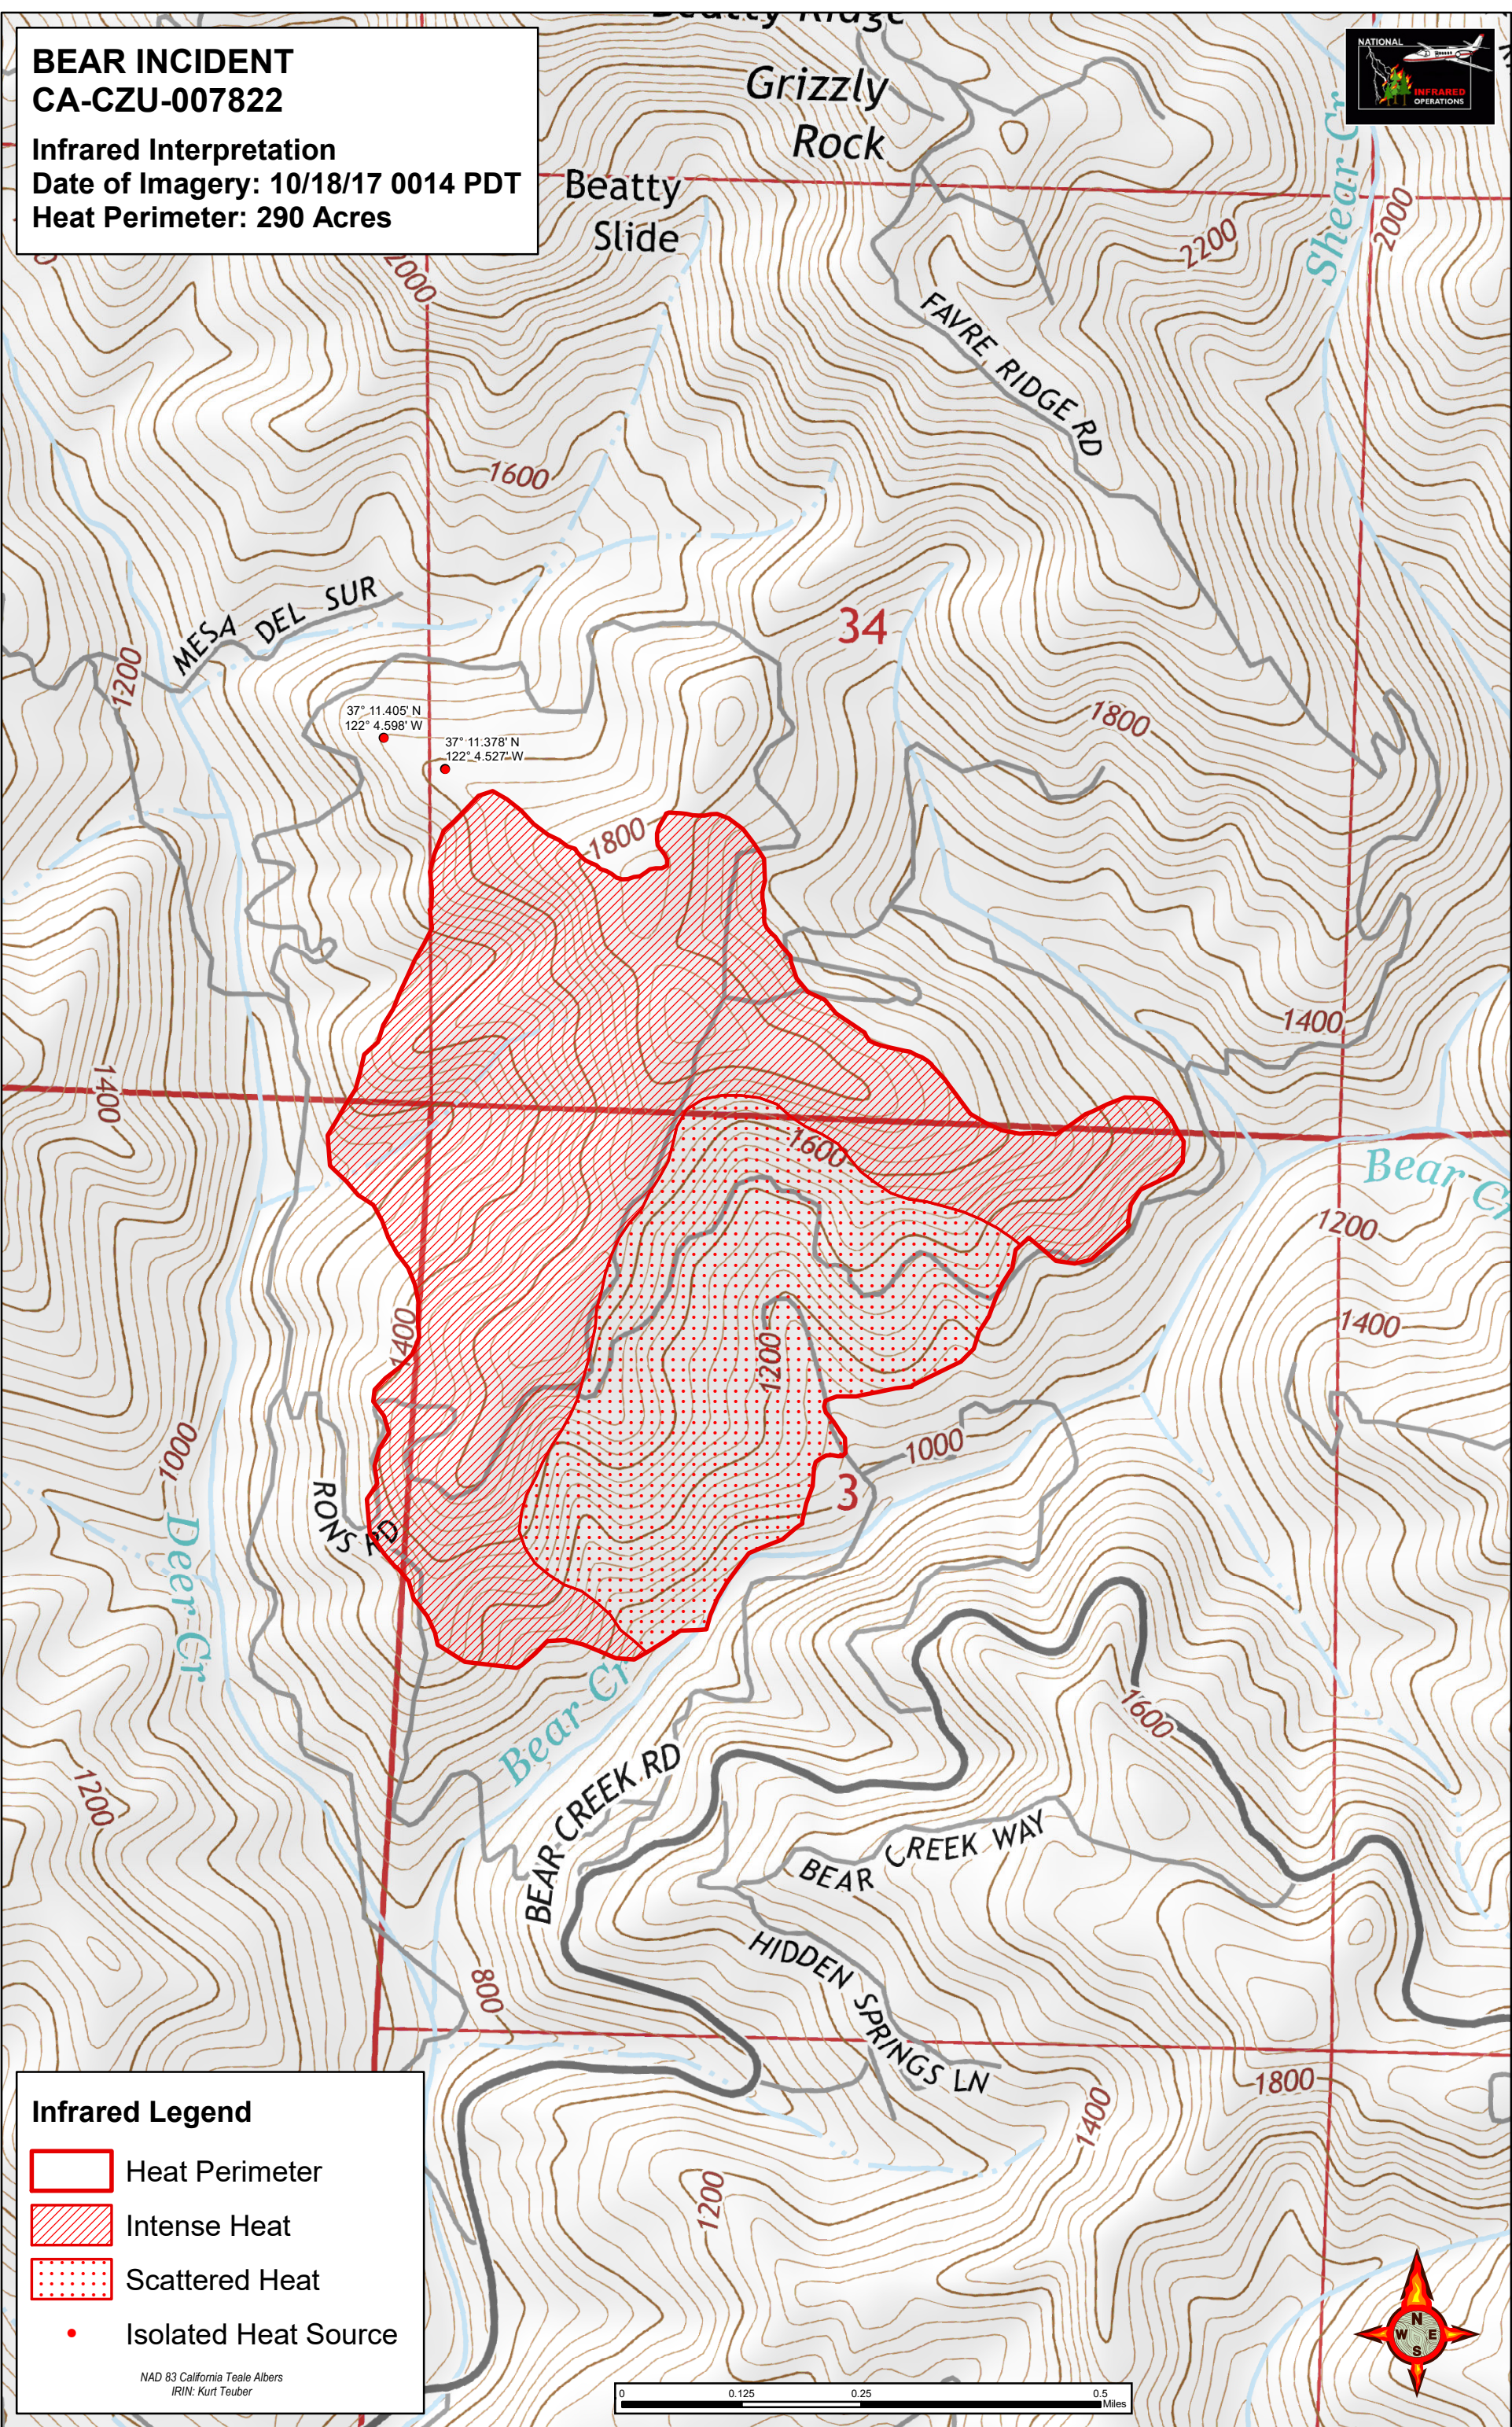

BEAR INCIDENT
CA-CZU-007822
 Infrared Interpretation
 Date of Imagery: 10/18/17 0014 PDT
 Heat Perimeter: 290 Acres

Infrared Legend

- Heat Perimeter
- Intense Heat
- Scattered Heat
- Isolated Heat Source

NAD 83 California Teale Albers
 IRIN: Kurt Teuber