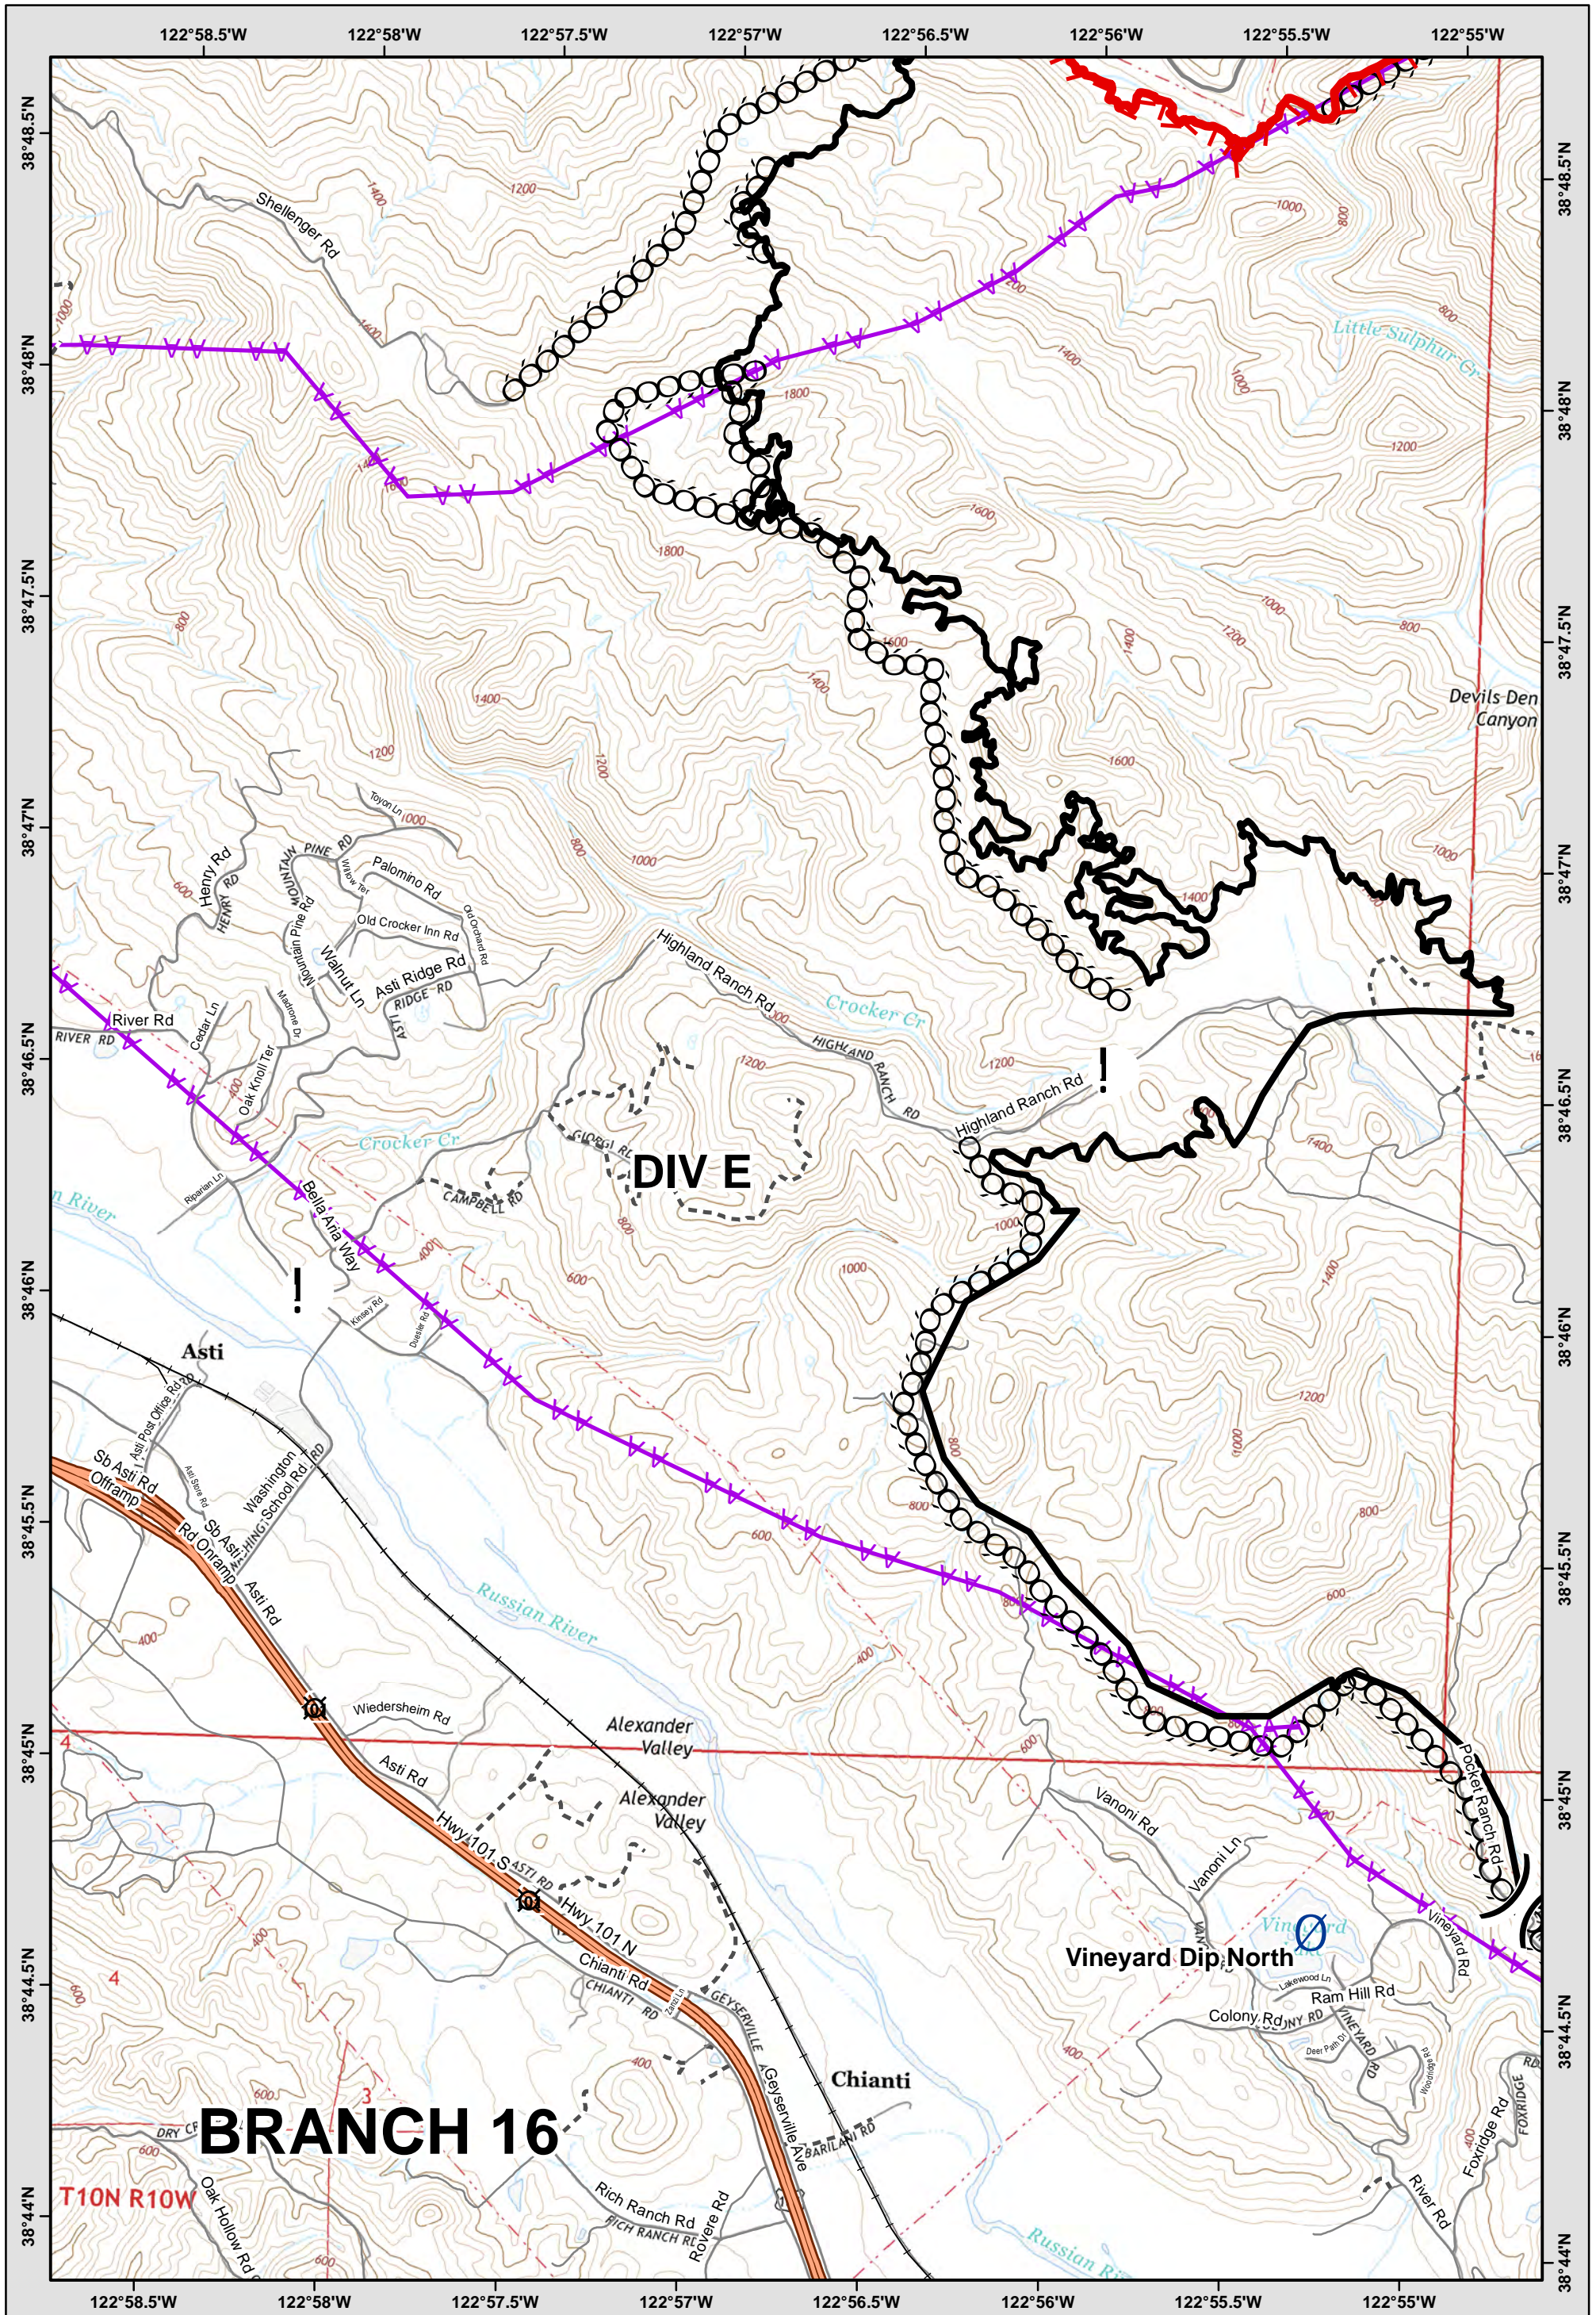

Page Grid

2	3
5	6 0

LEGEND: See last page for common ICS Symbology

- Avoidance Area
- Mine Waste Hazard
- Evac-Repopulation Zones

Central LNU Complex
 CA-LNU-010104
IAP MAP
 OCT 21, 2017
 NAD83 1:24,000

Page Grid	0	1	2
	0	4	
	0	7	8