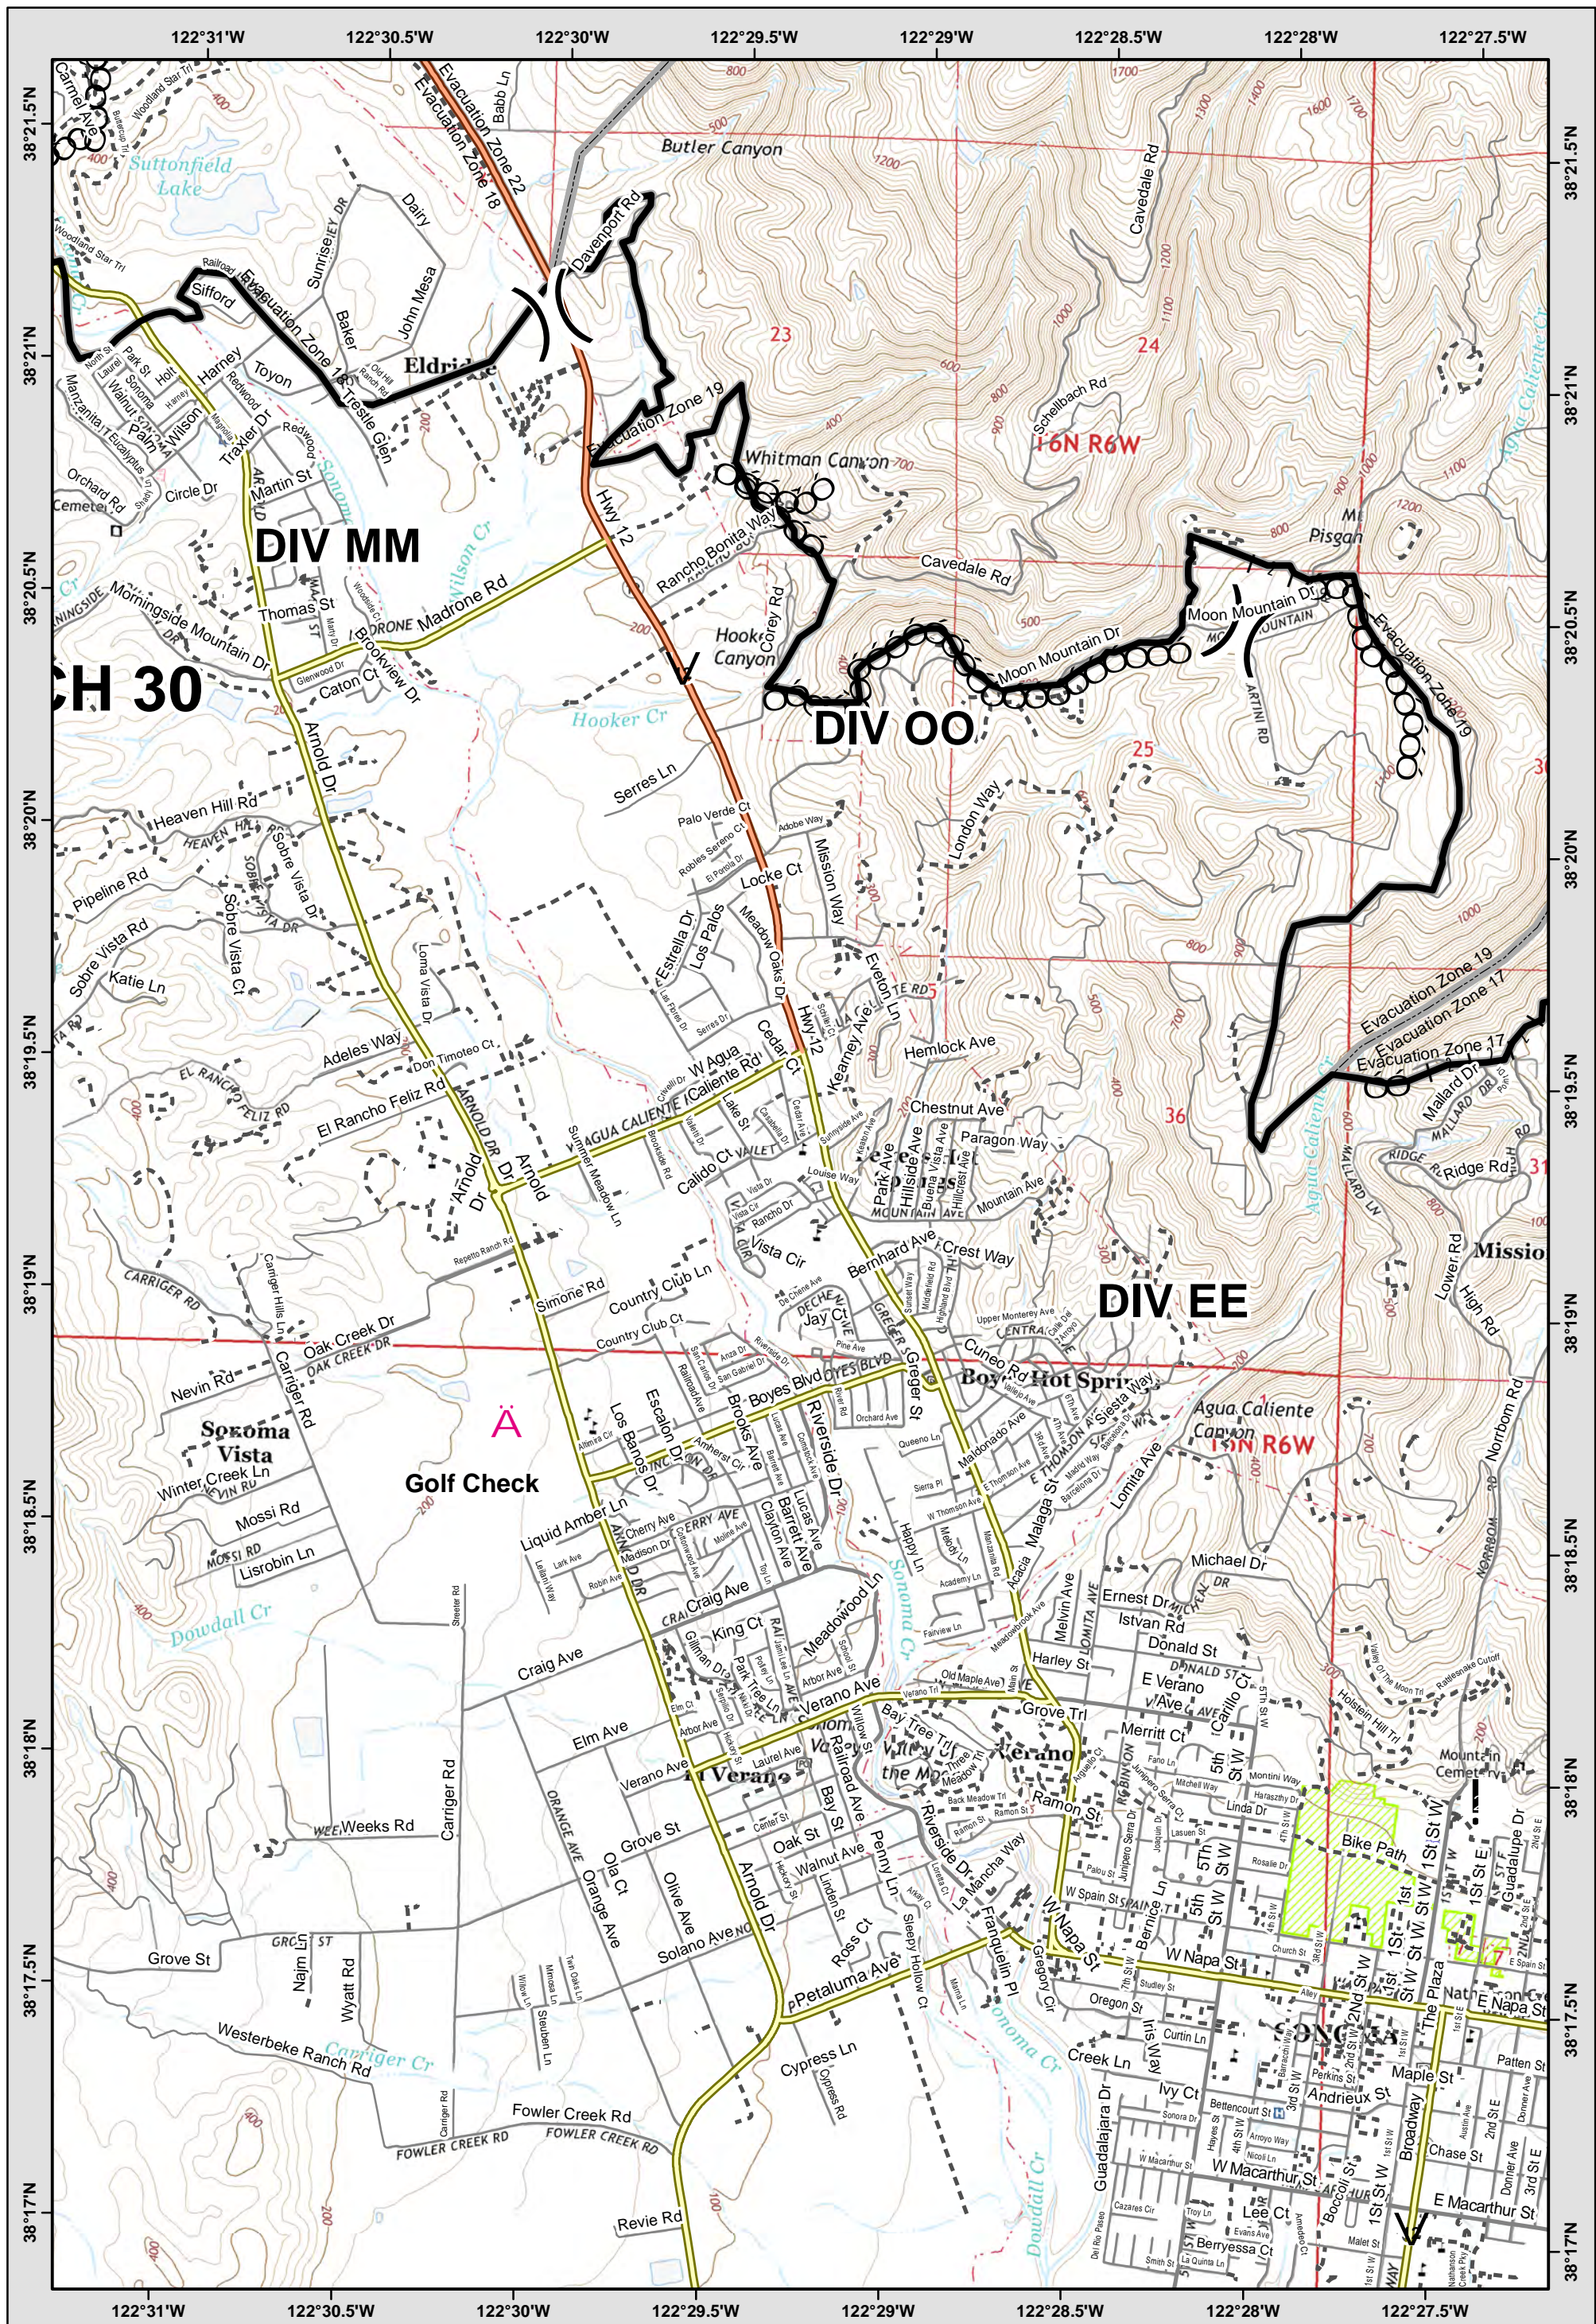

	31	32	33
	37	38	
	0	0	0

LEGEND: See last page for common ICS Symbology

- Avoidance Area
- Mine Waste Hazard
- Evac-Repopulation Zones

Page: 38

0 1 Miles

Central LNU Complex
 CA-LNU-010104
IAP MAP
 OCT 21, 2017
 NAD83 1:24,000