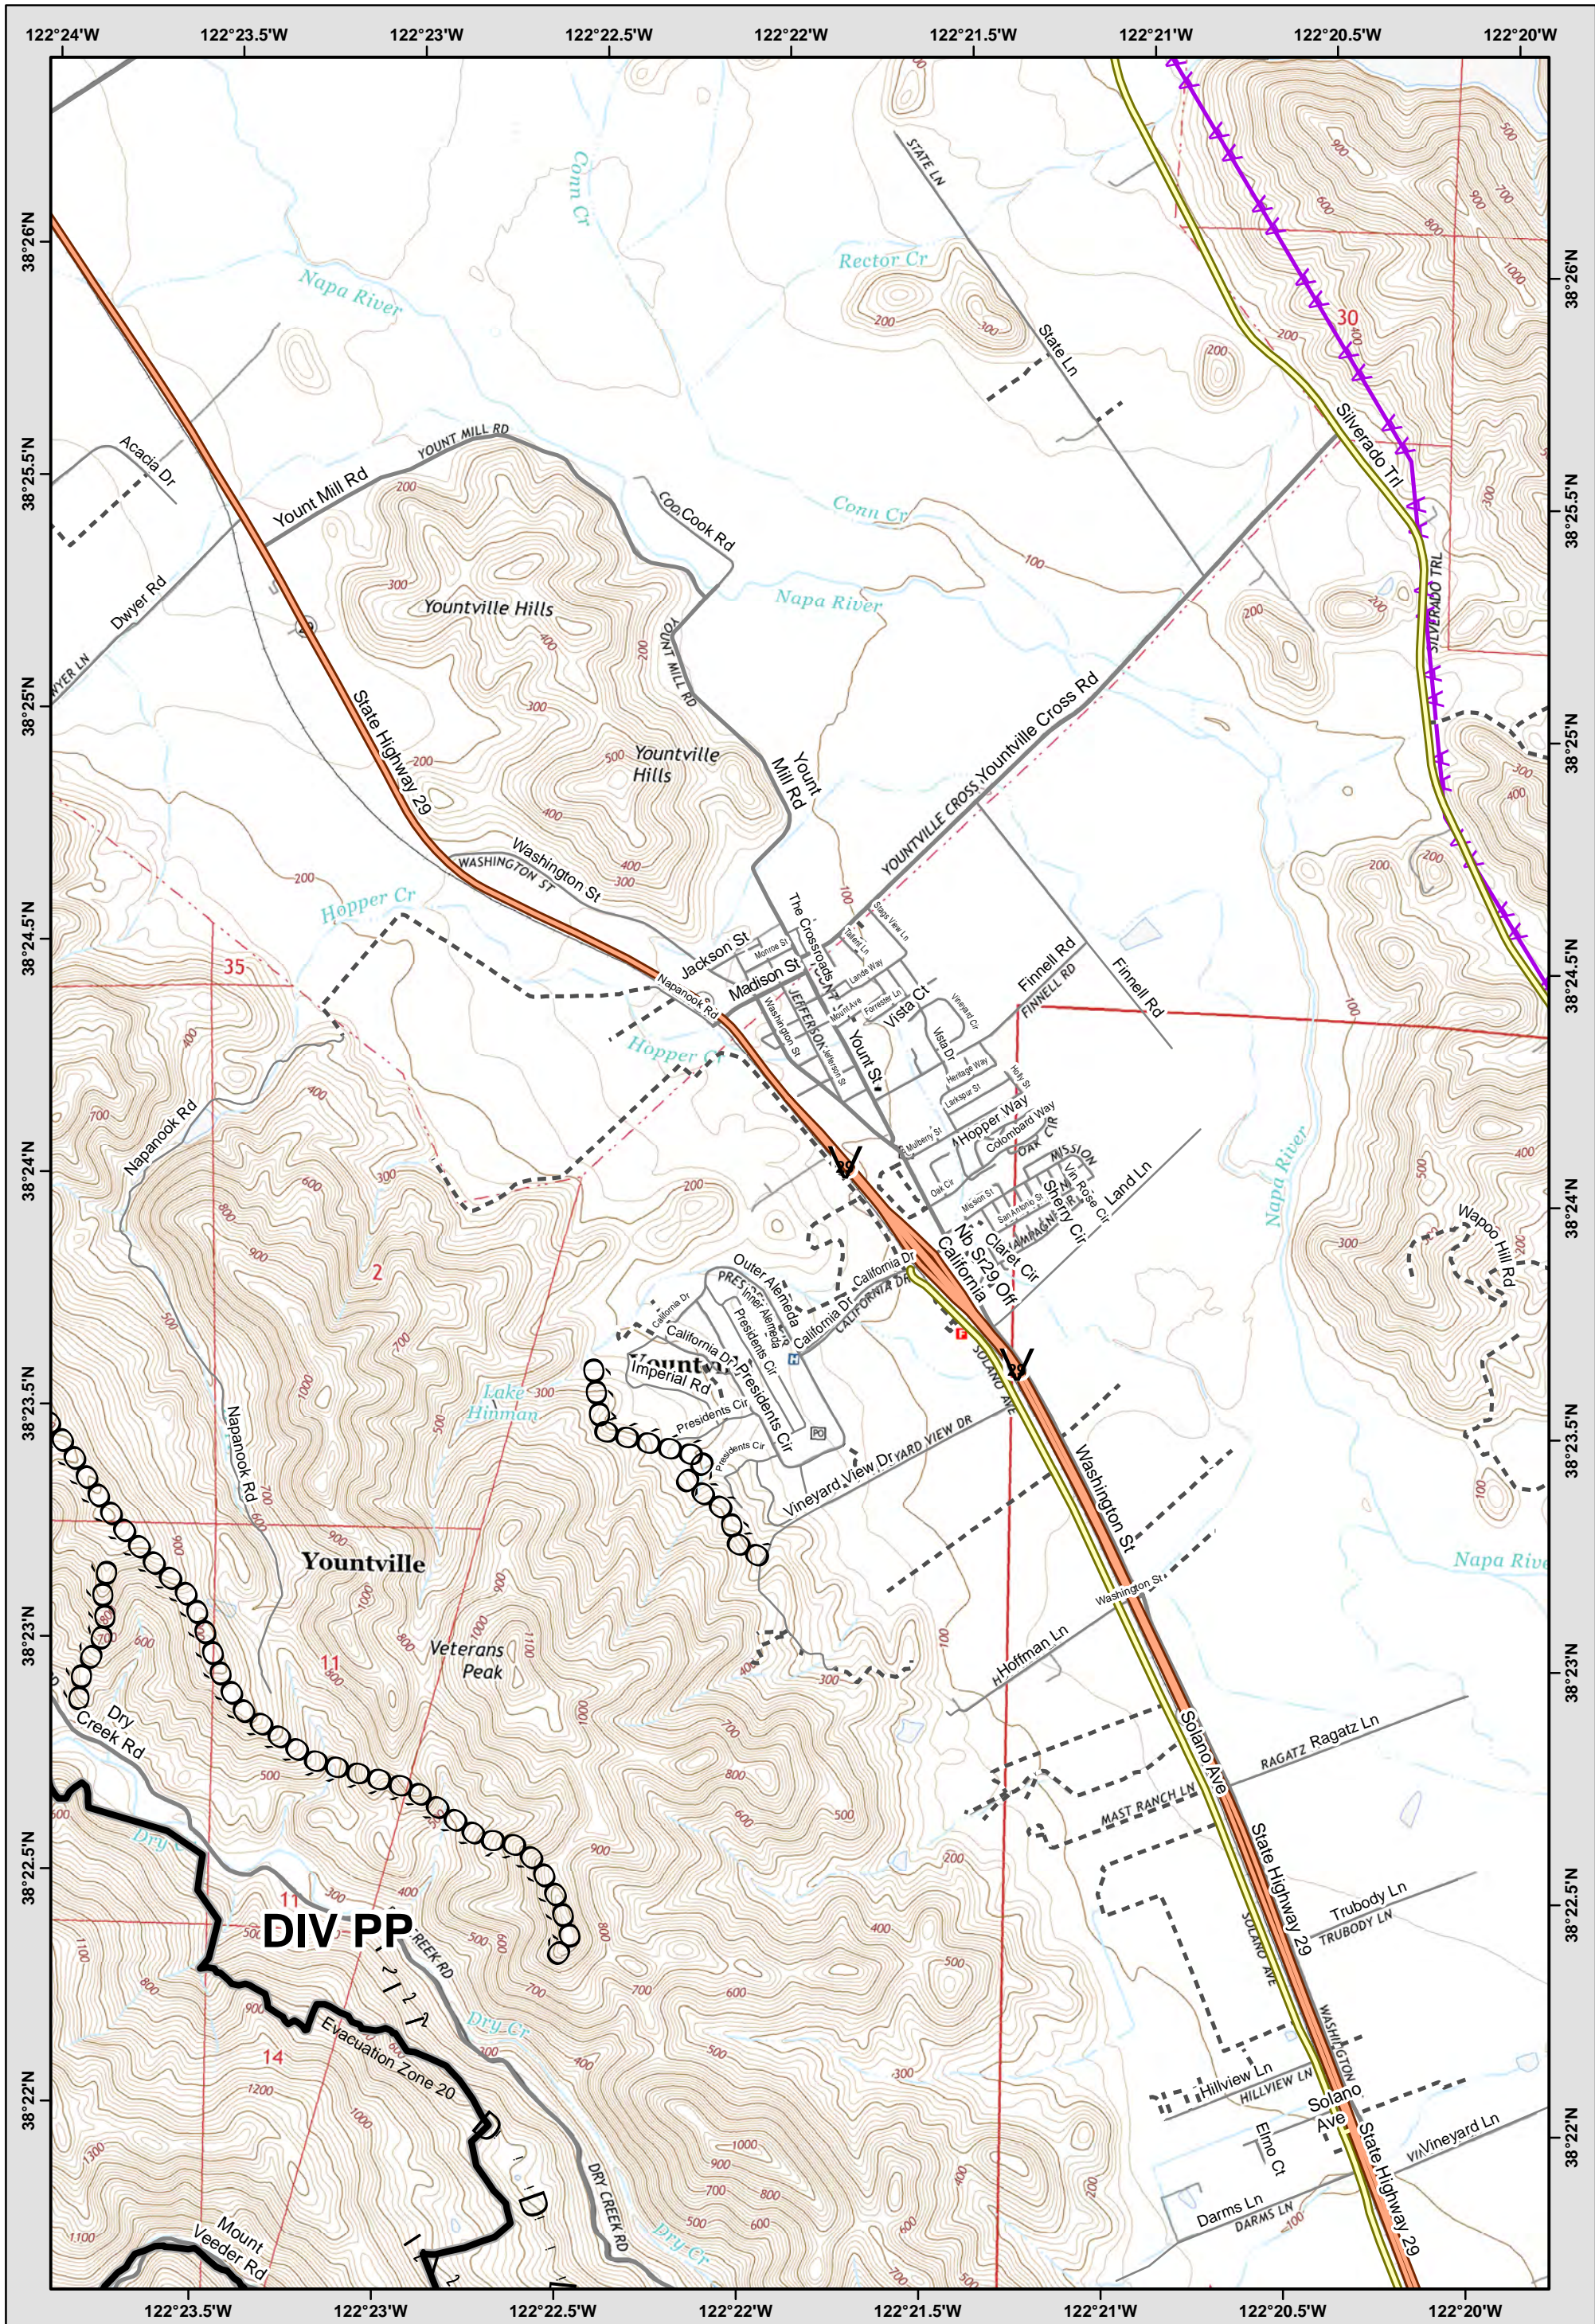

29	0	0
	34	35	
	0	41	0

LEGEND: See last page for common ICS Symbology

- Avoidance Area
- Evac-Repopulation Zones
- Mine Waste Hazard

Central LNU Complex
CA-LNU-010104
IAP MAP
OCT 21, 2017
NAD83 1:24,000