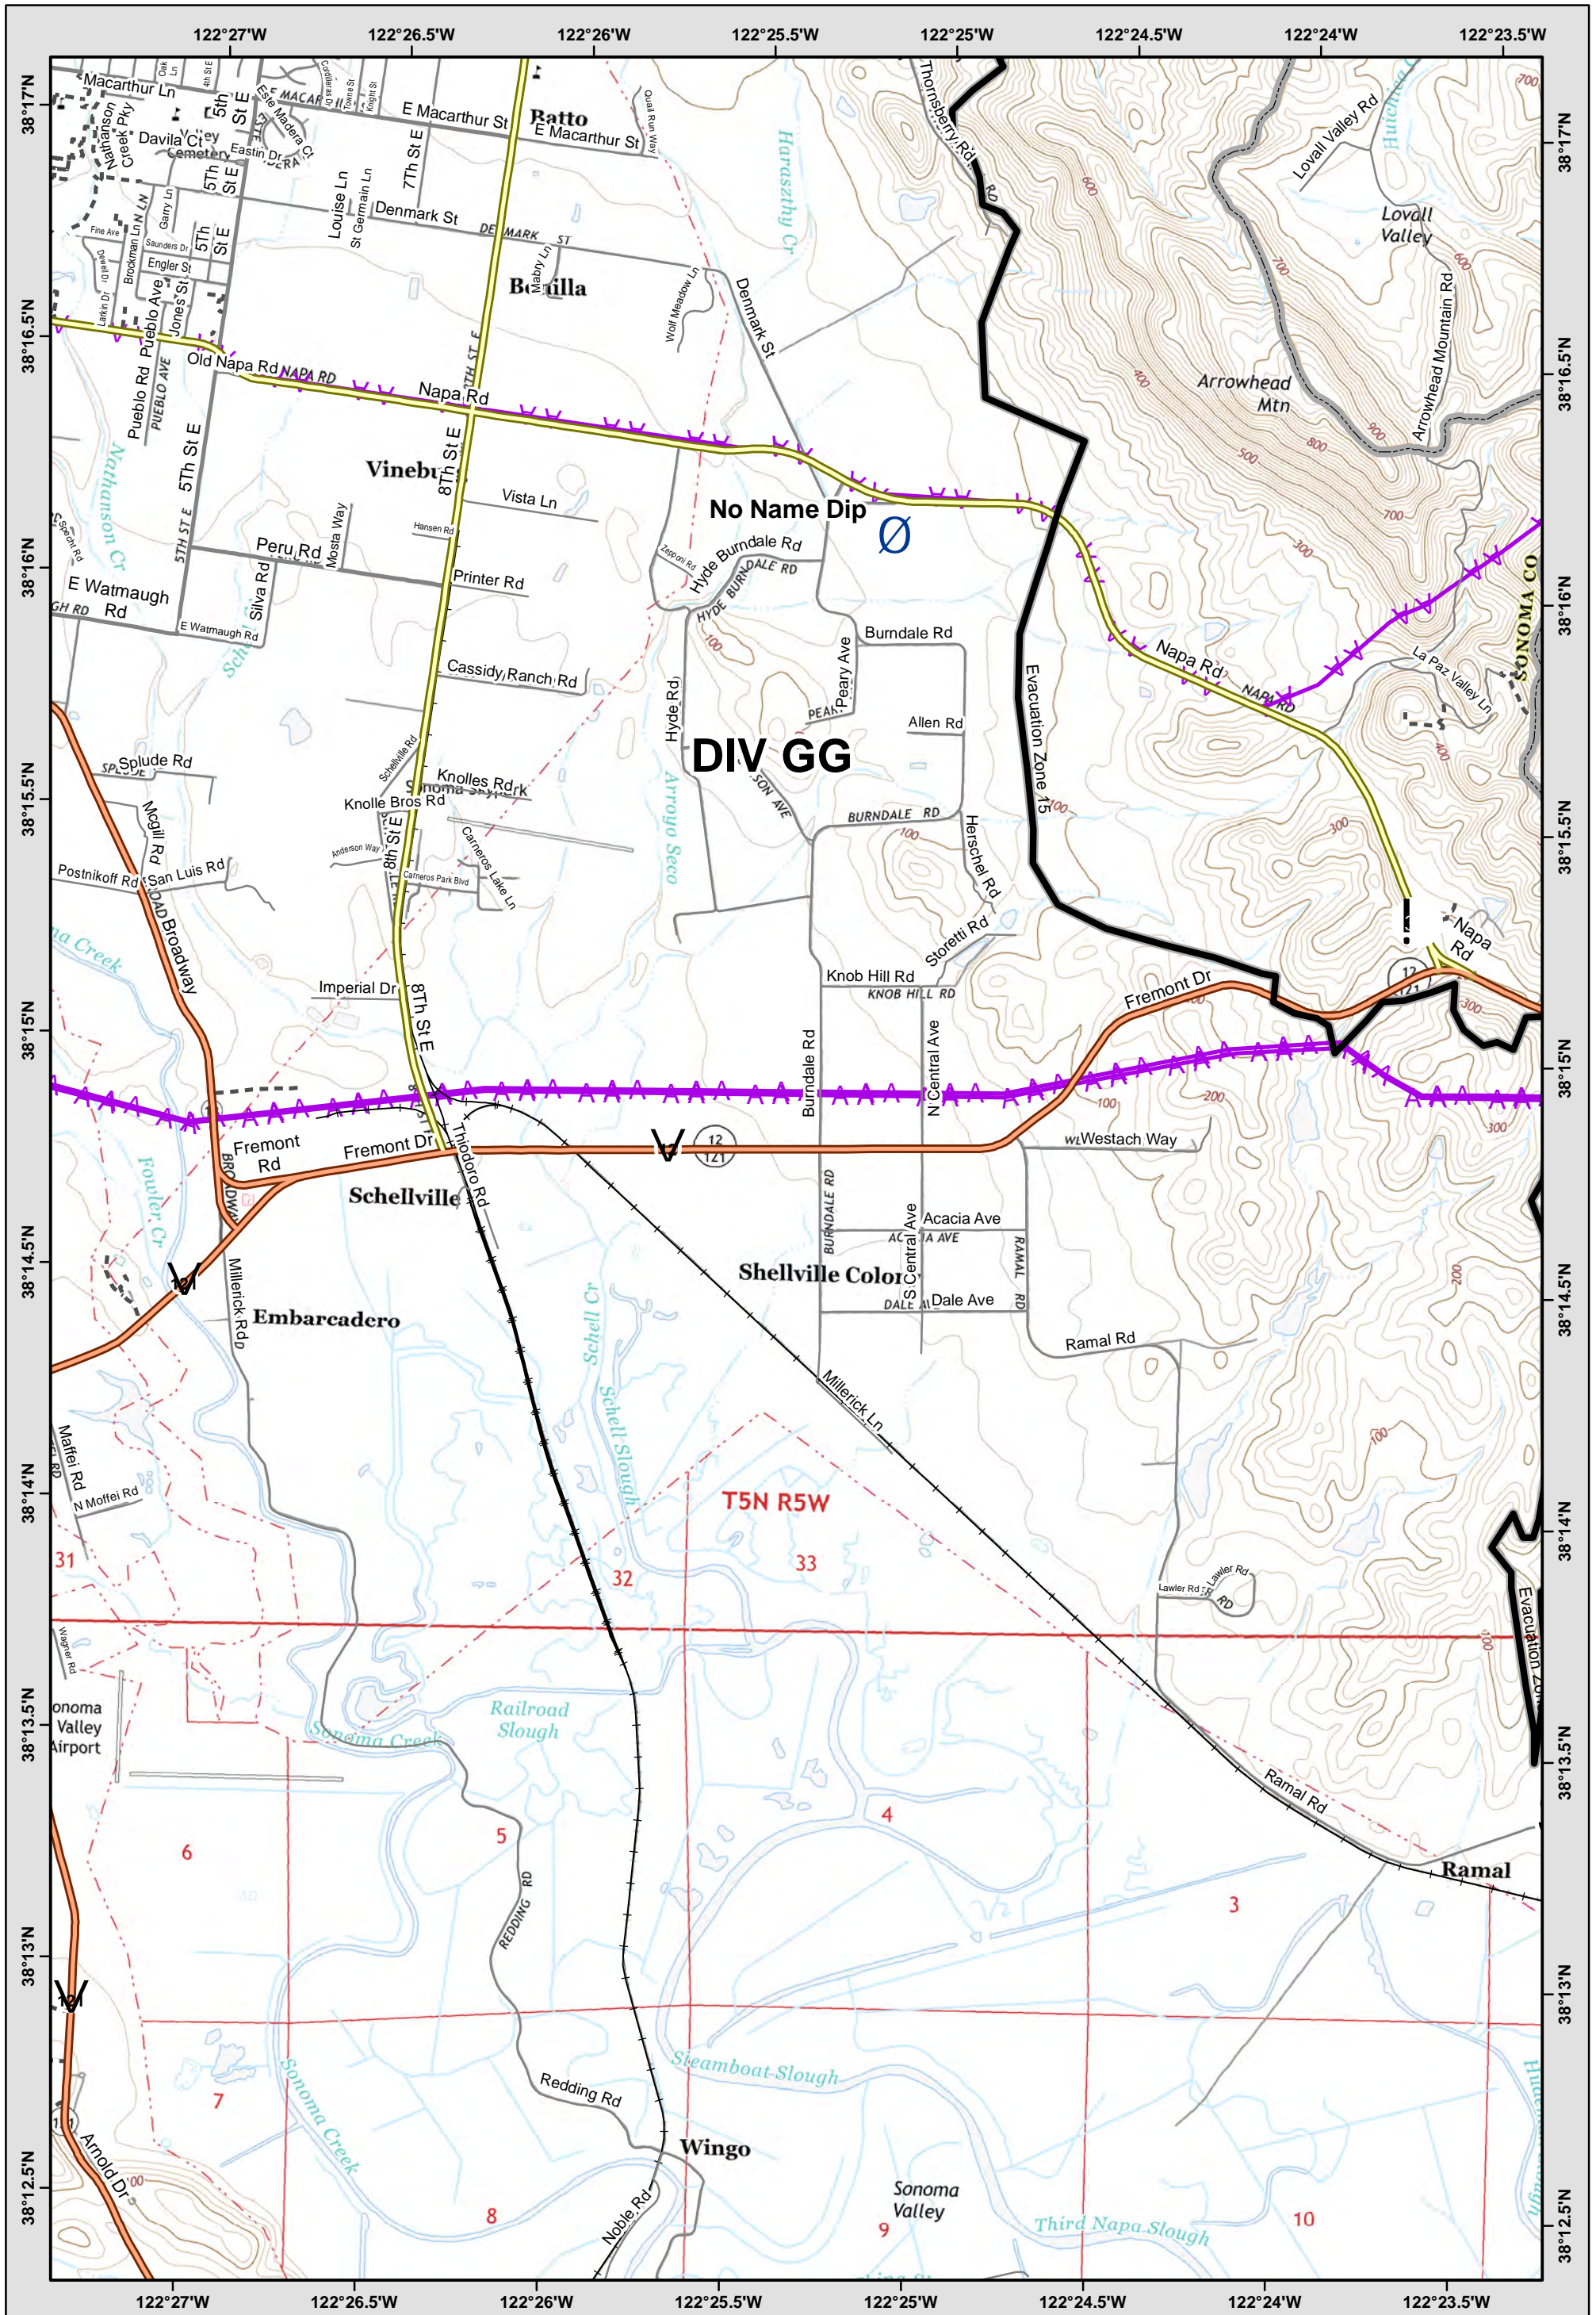

39	0	41
0	42	
0	0	0

LEGEND: See last page for common ICS Symbology

- Avoidance Area
- Mine Waste Hazard
- Evac-Repopulation Zones

Central LNU Complex
CA-LNU-010104
IAP MAP
OCT 21, 2017
NAD83 1:24,000