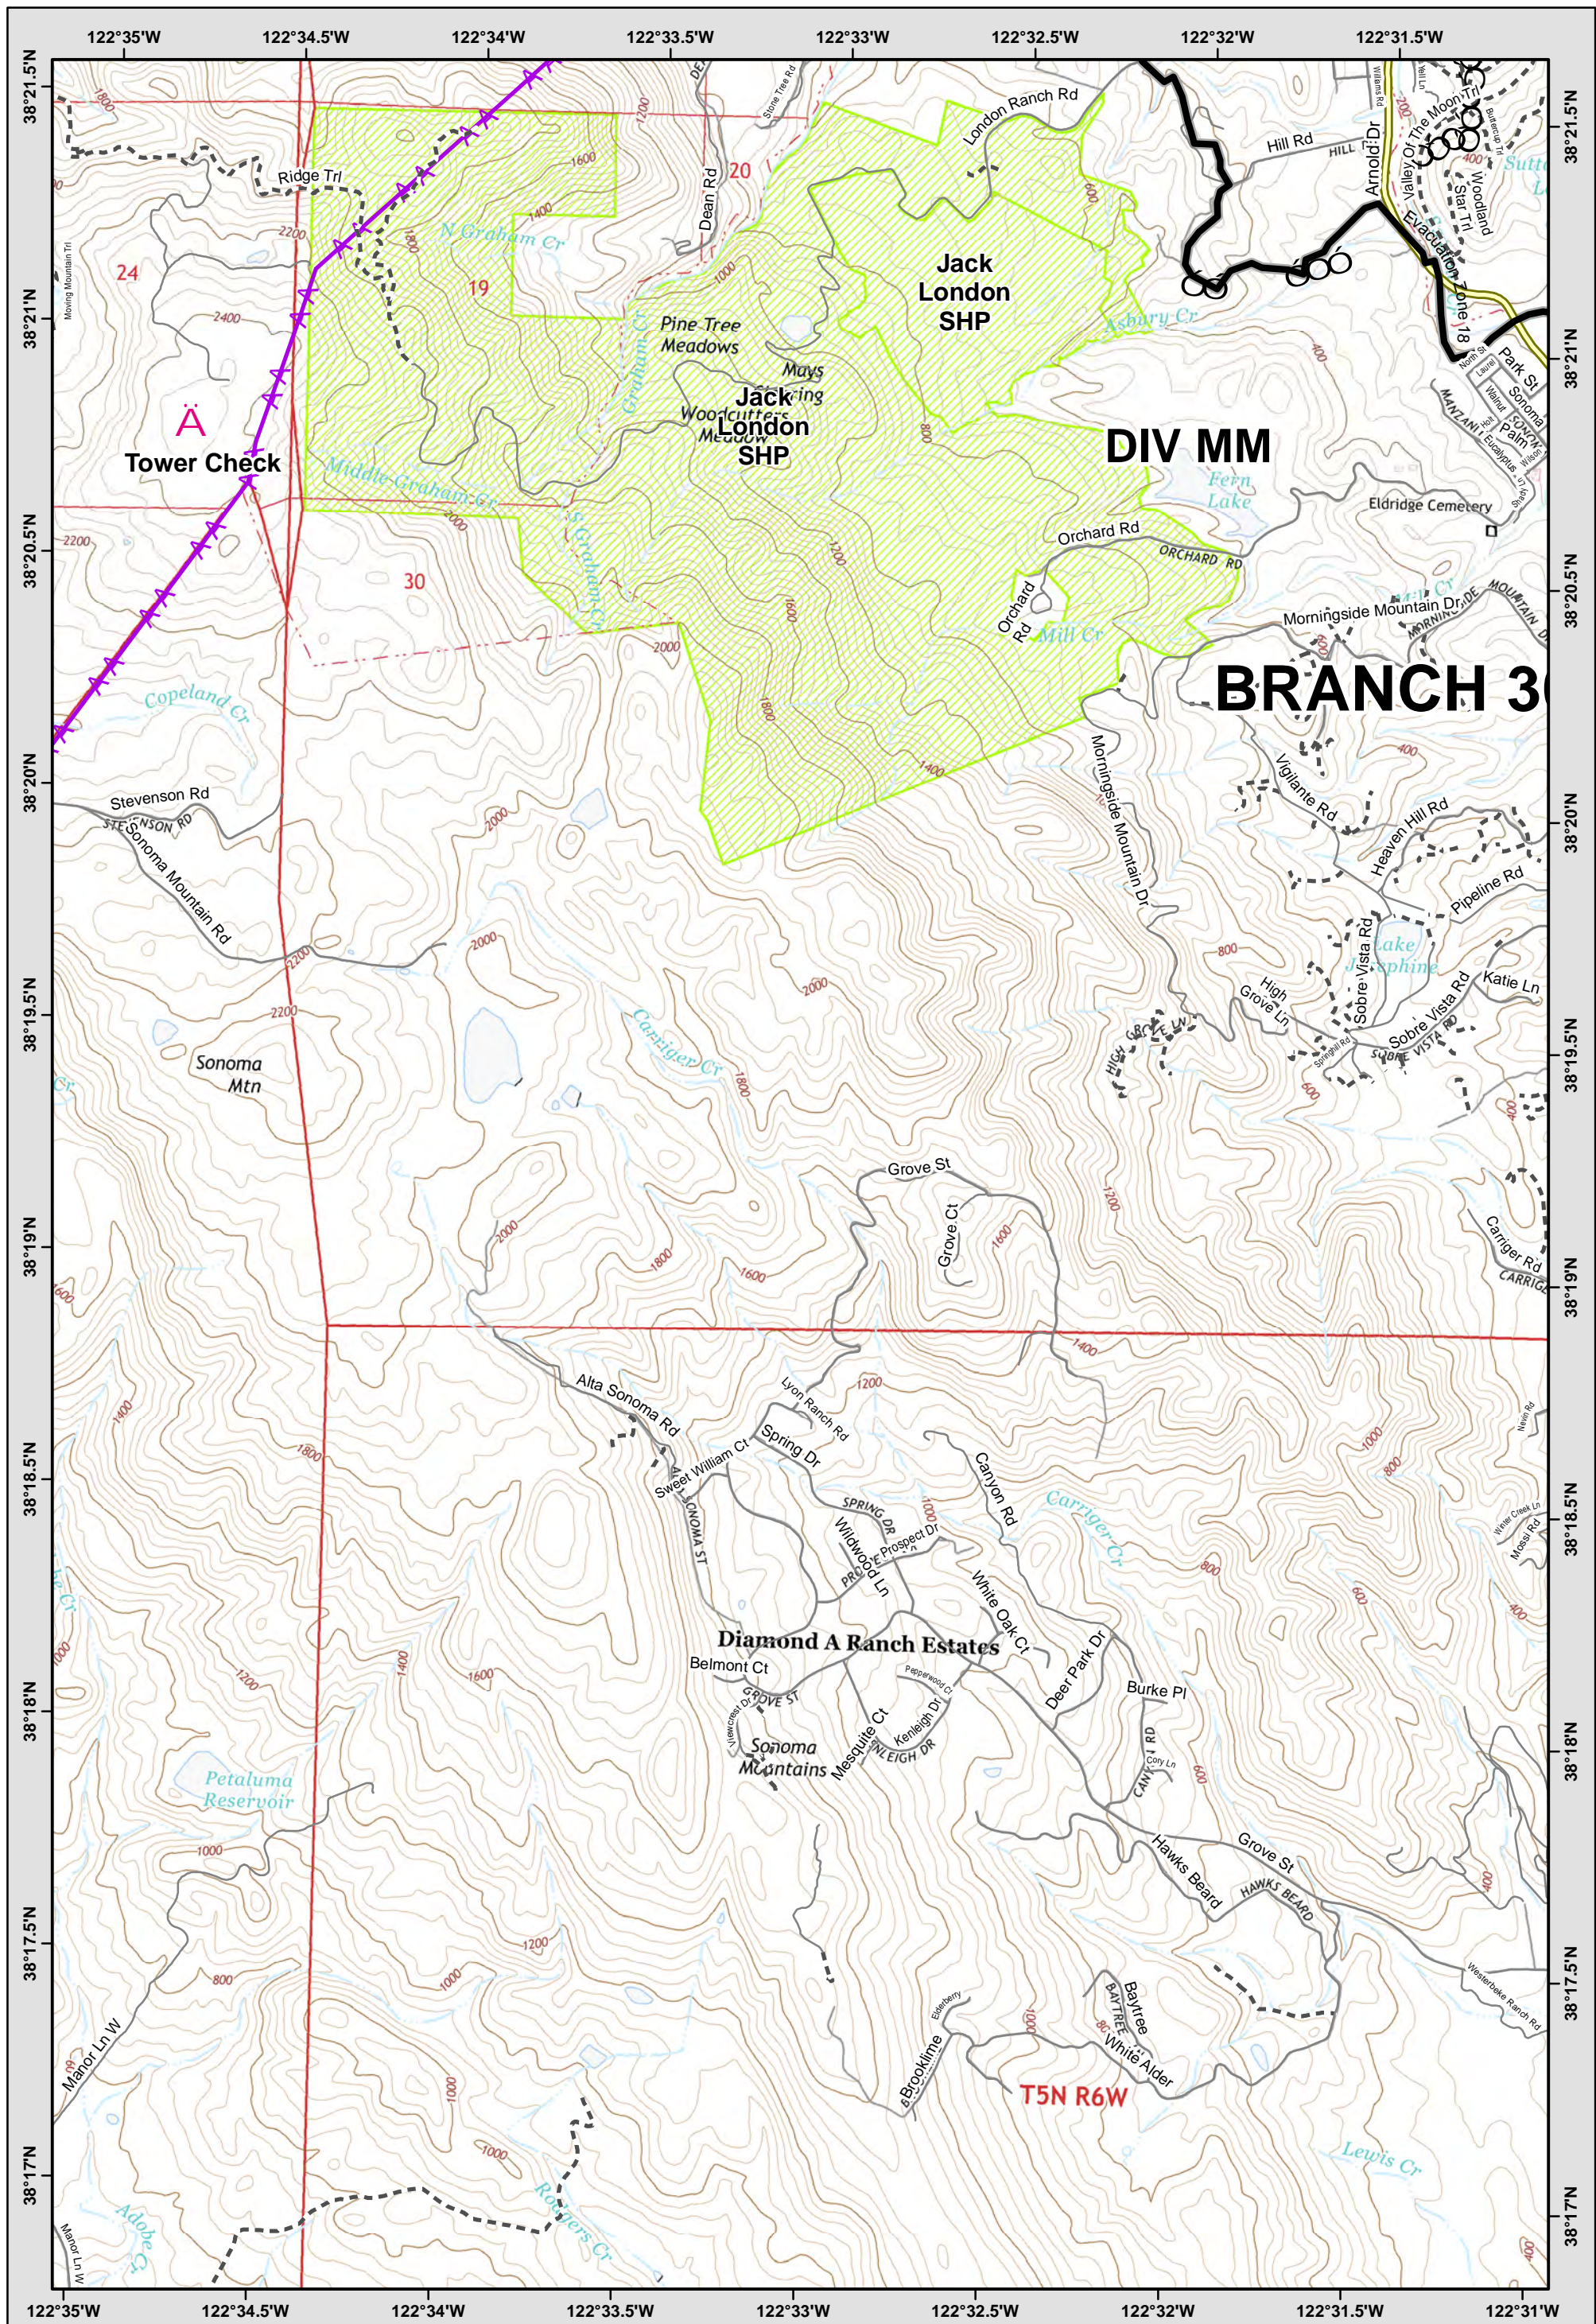

Page Grid

30	31	32
36	37	
0	0	0

LEGEND: See last page for common ICS Symbology

- Avoidance Area
- Mine Waste Hazard
- Evac-Repopulation Zones

Central LNU Complex
 CA-LNU-010104
IAP MAP
 OCT 21, 2017
 NAD83 1:24,000