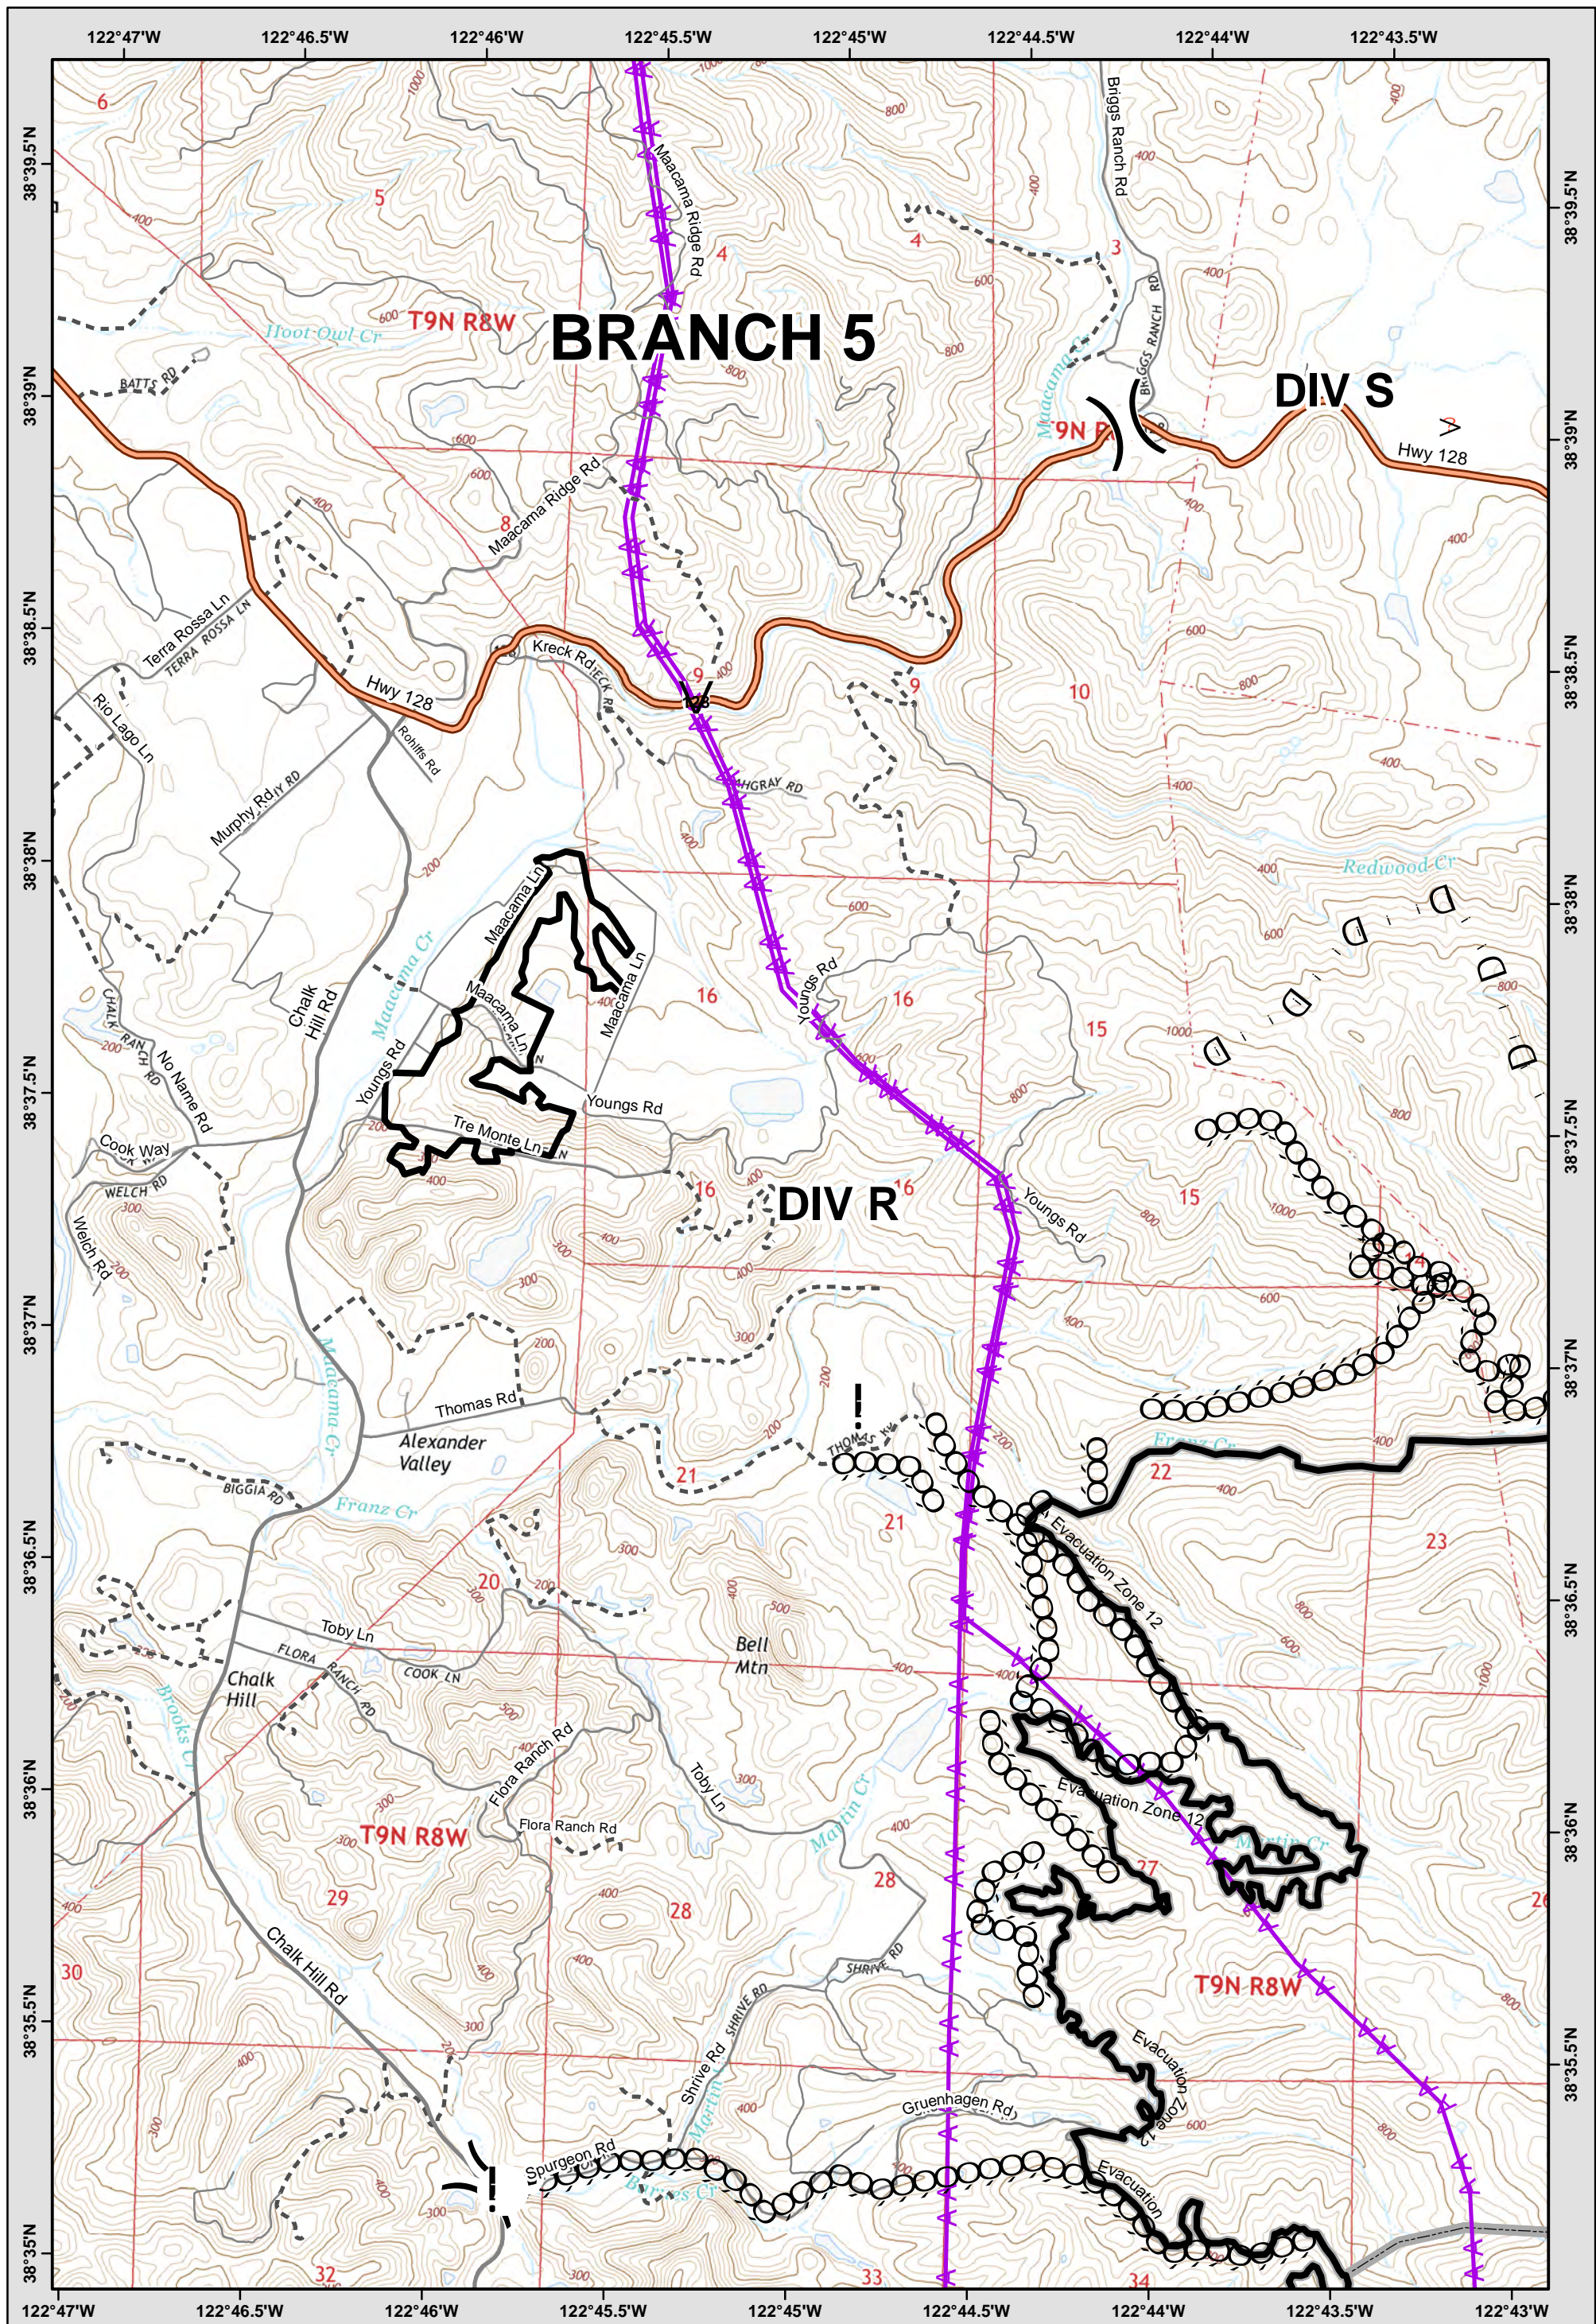

BRANCH 5

	8	9	10
	0	14	
	0	19	20

LEGEND: See last page for common ICS Symbology

- Avoidance Area
- Mine Waste Hazard
- Evac-Repopulation Zones

Central LNU Complex
 CA-LNU-010104
IAP MAP
 OCT 21, 2017
 NAD83 1:24,000