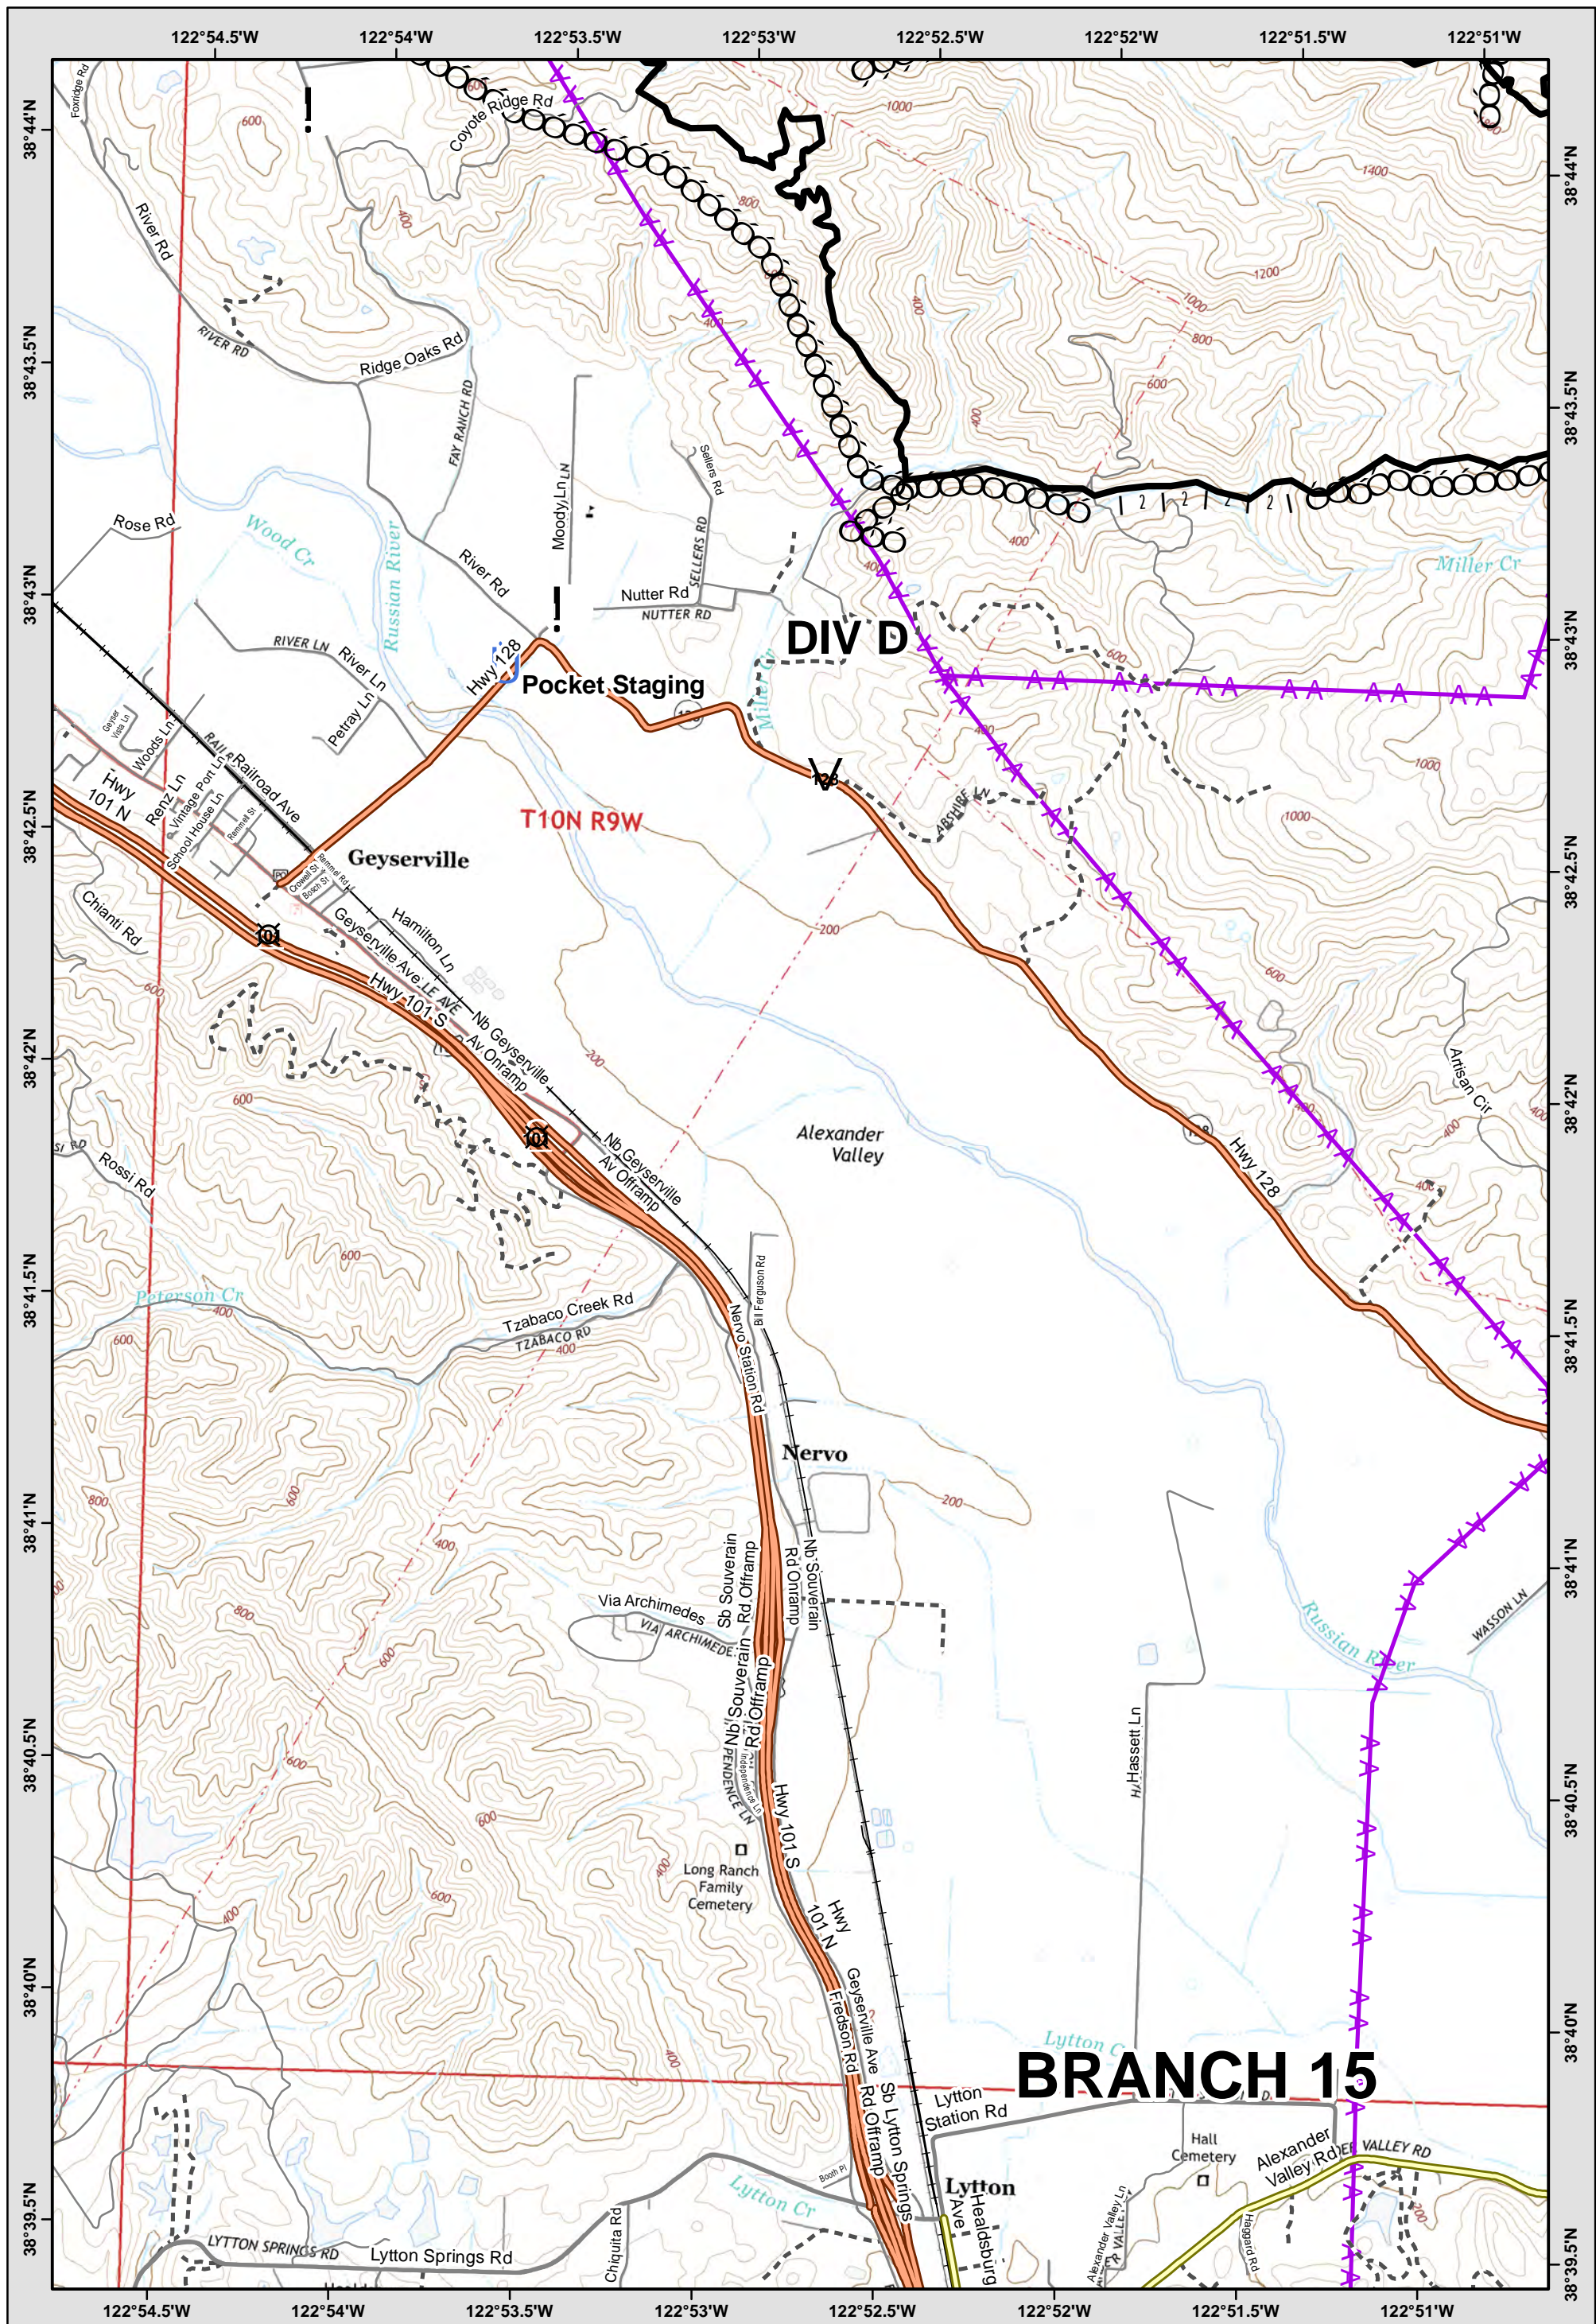

4	5	6
	7	8	
	0	0	14

Page Grid

LEGEND: See last page for common ICS Symbology

Avoidance Area
Evac-Repopulation Zones
Mine Waste Hazard

Central LNU Complex
CA-LNU-010104
IAP MAP
OCT 21, 2017
NAD83 1:24,000