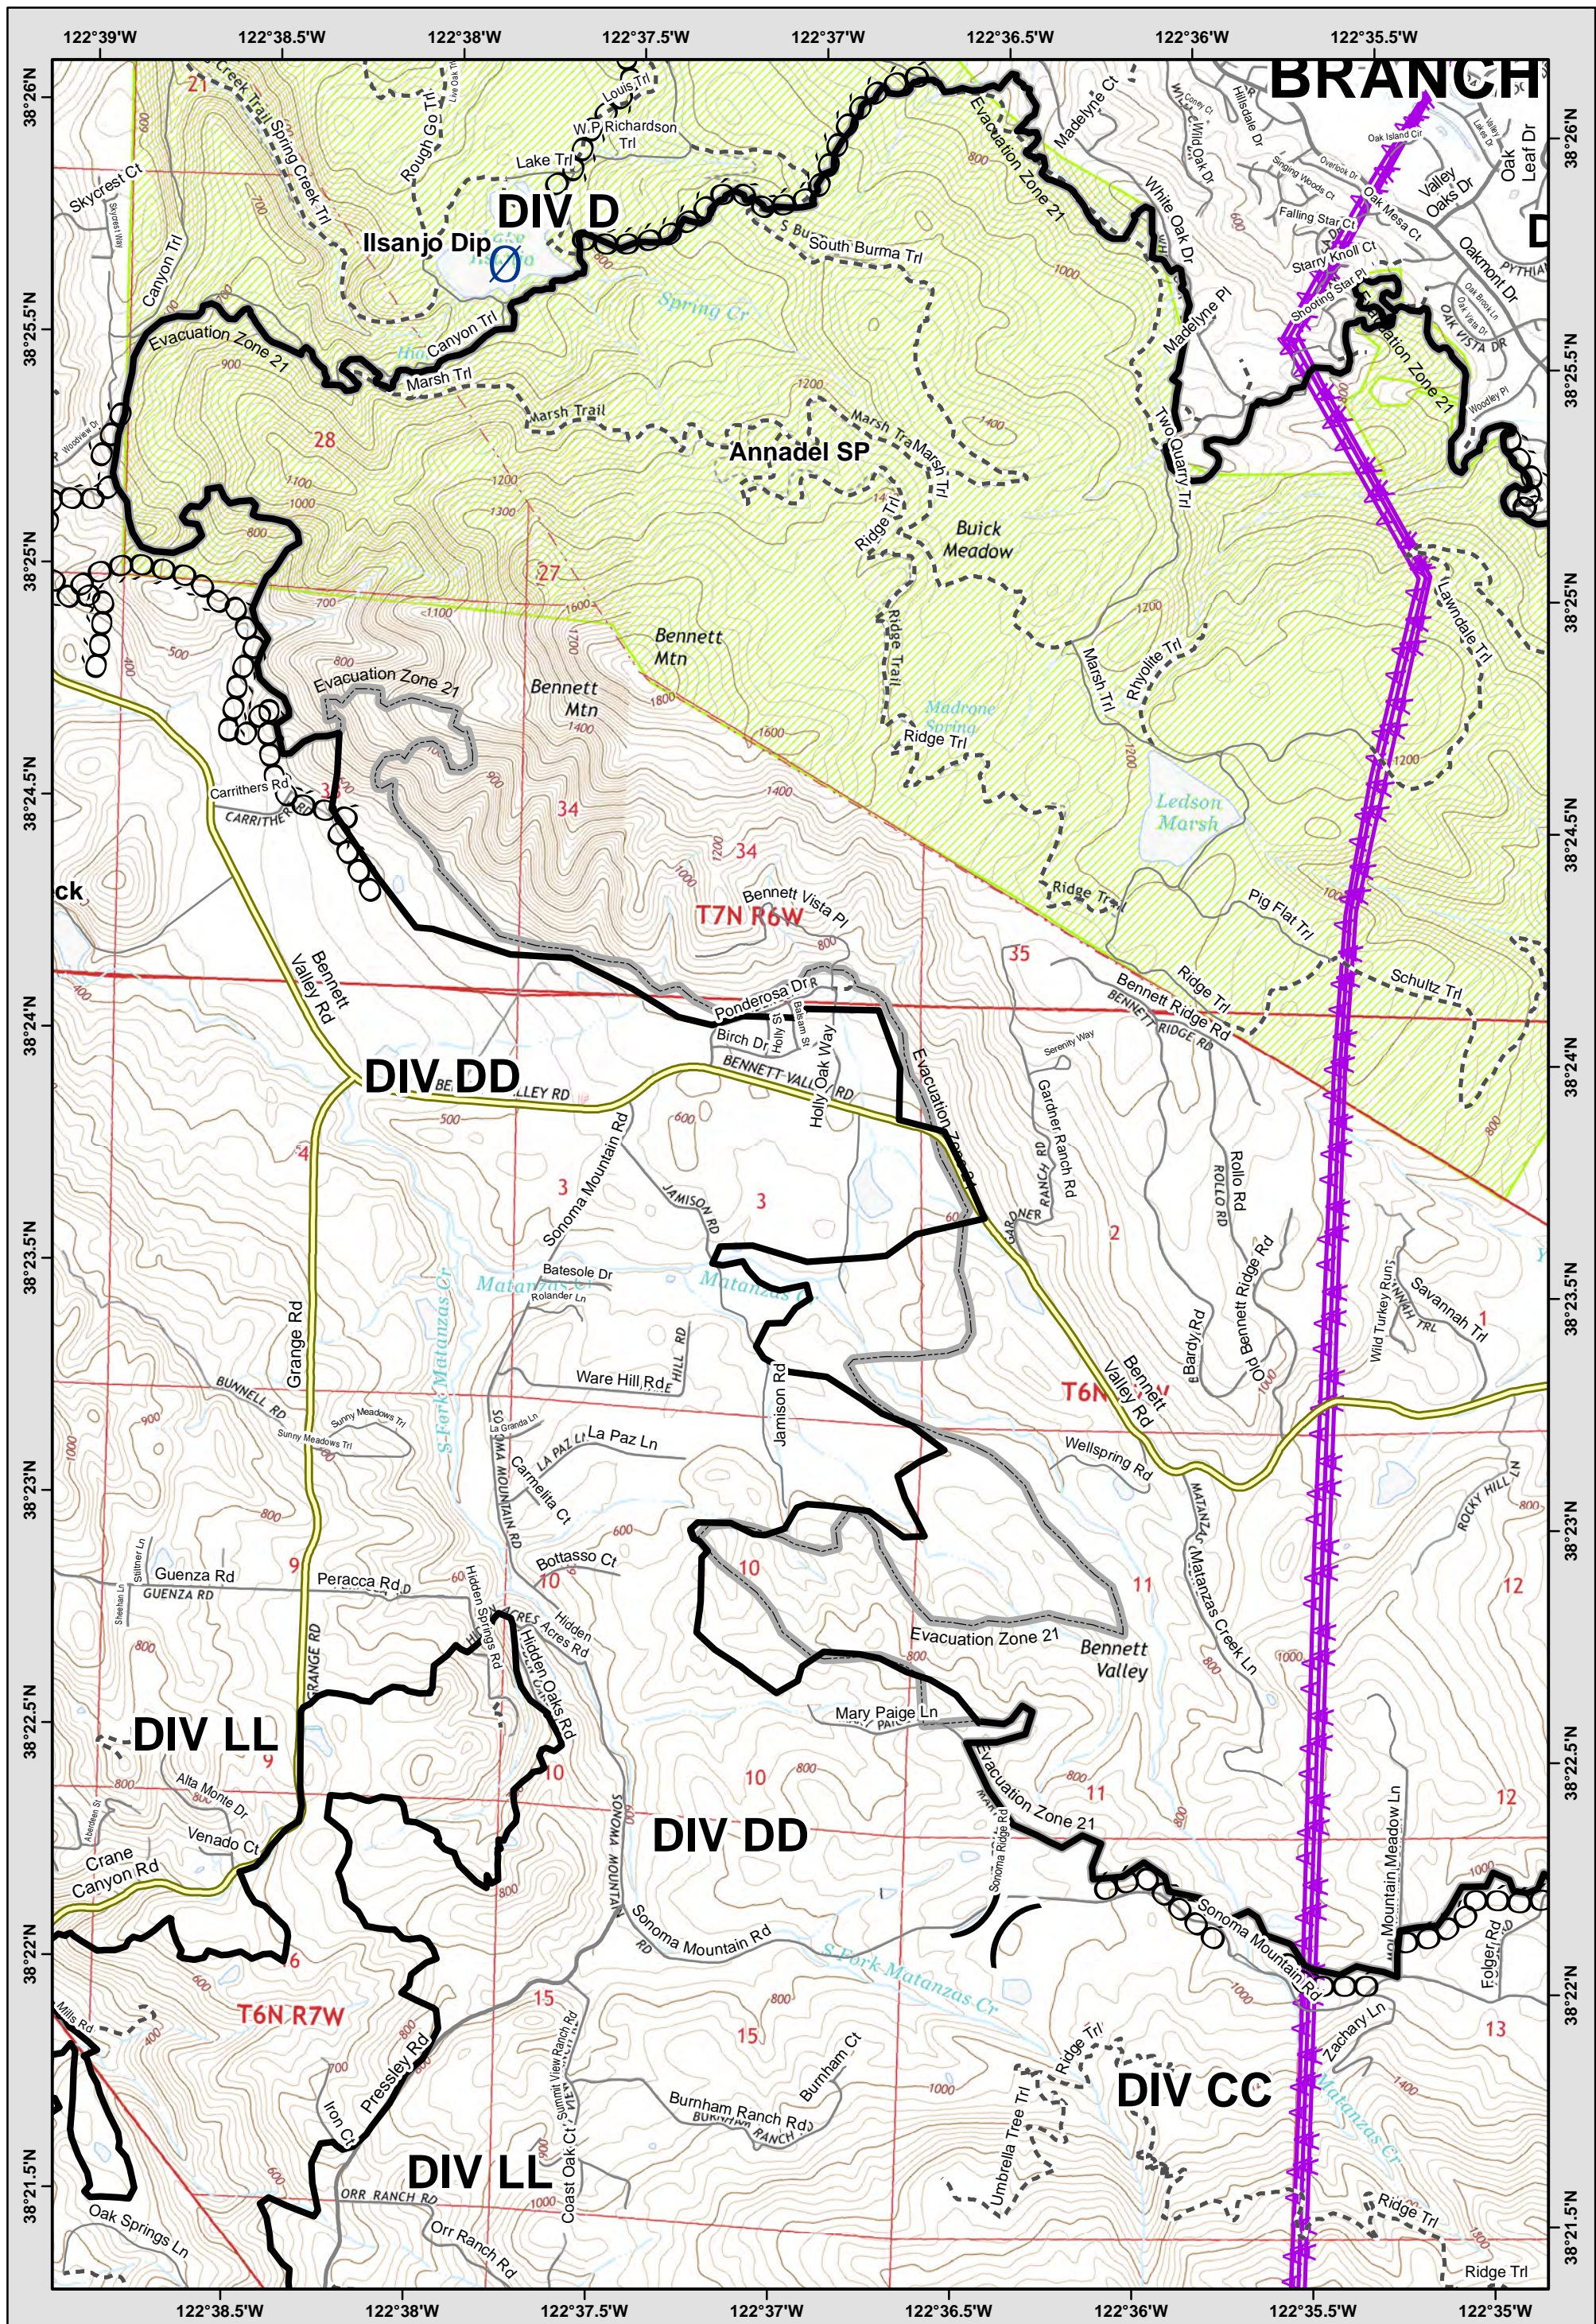

	24	25	26
	0	30	
	0	36	37

LEGEND: See last page for common ICS Symbology

- Avoidance Area
- Mine Waste Hazard
- Evac-Repopulation Zones

Page: 30

0 1 Miles

Central LNU Complex
 CA-LNU-010104
IAP MAP
 OCT 21, 2017
 NAD83 1:24,000