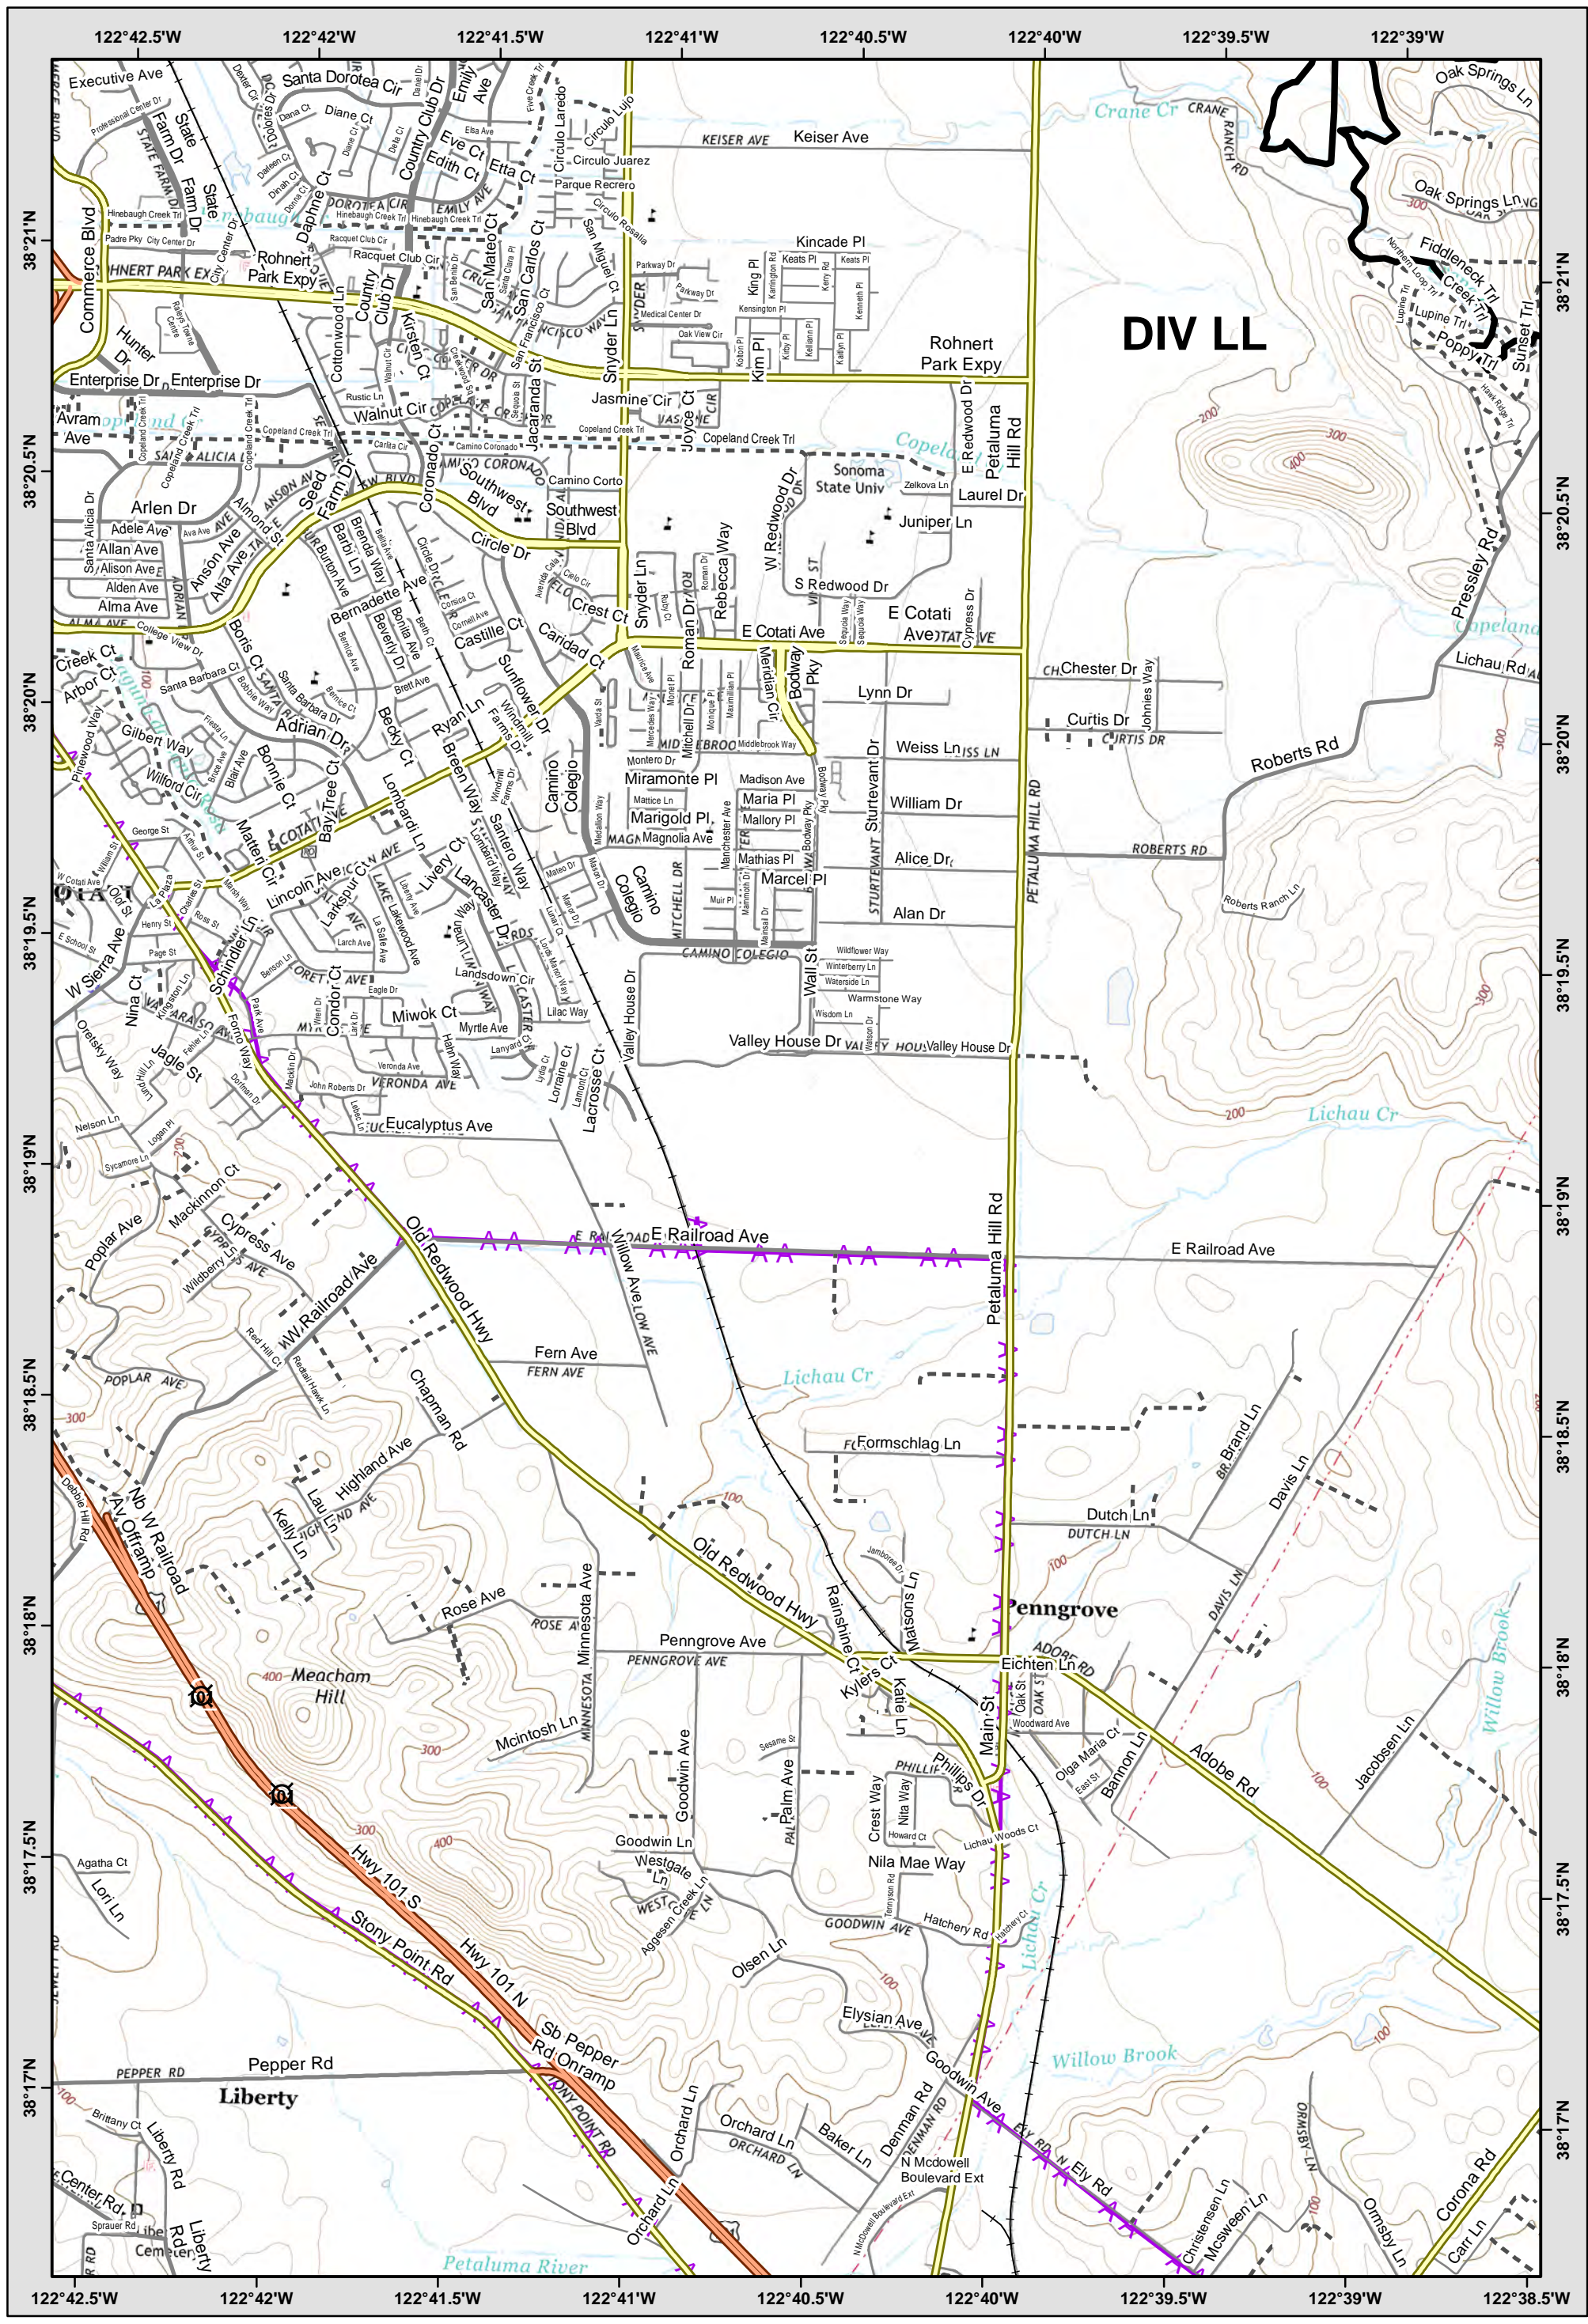

DIV LL

	0	30	31
	0	36	
	0	0	0

LEGEND: See last page for common ICS Symbology

- Avoidance Area
- Mine Waste Hazard
- Evac-Repopulation Zones

Central LNU Complex
CA-LNU-010104
IAP MAP
OCT 21, 2017
NAD83 1:24,000