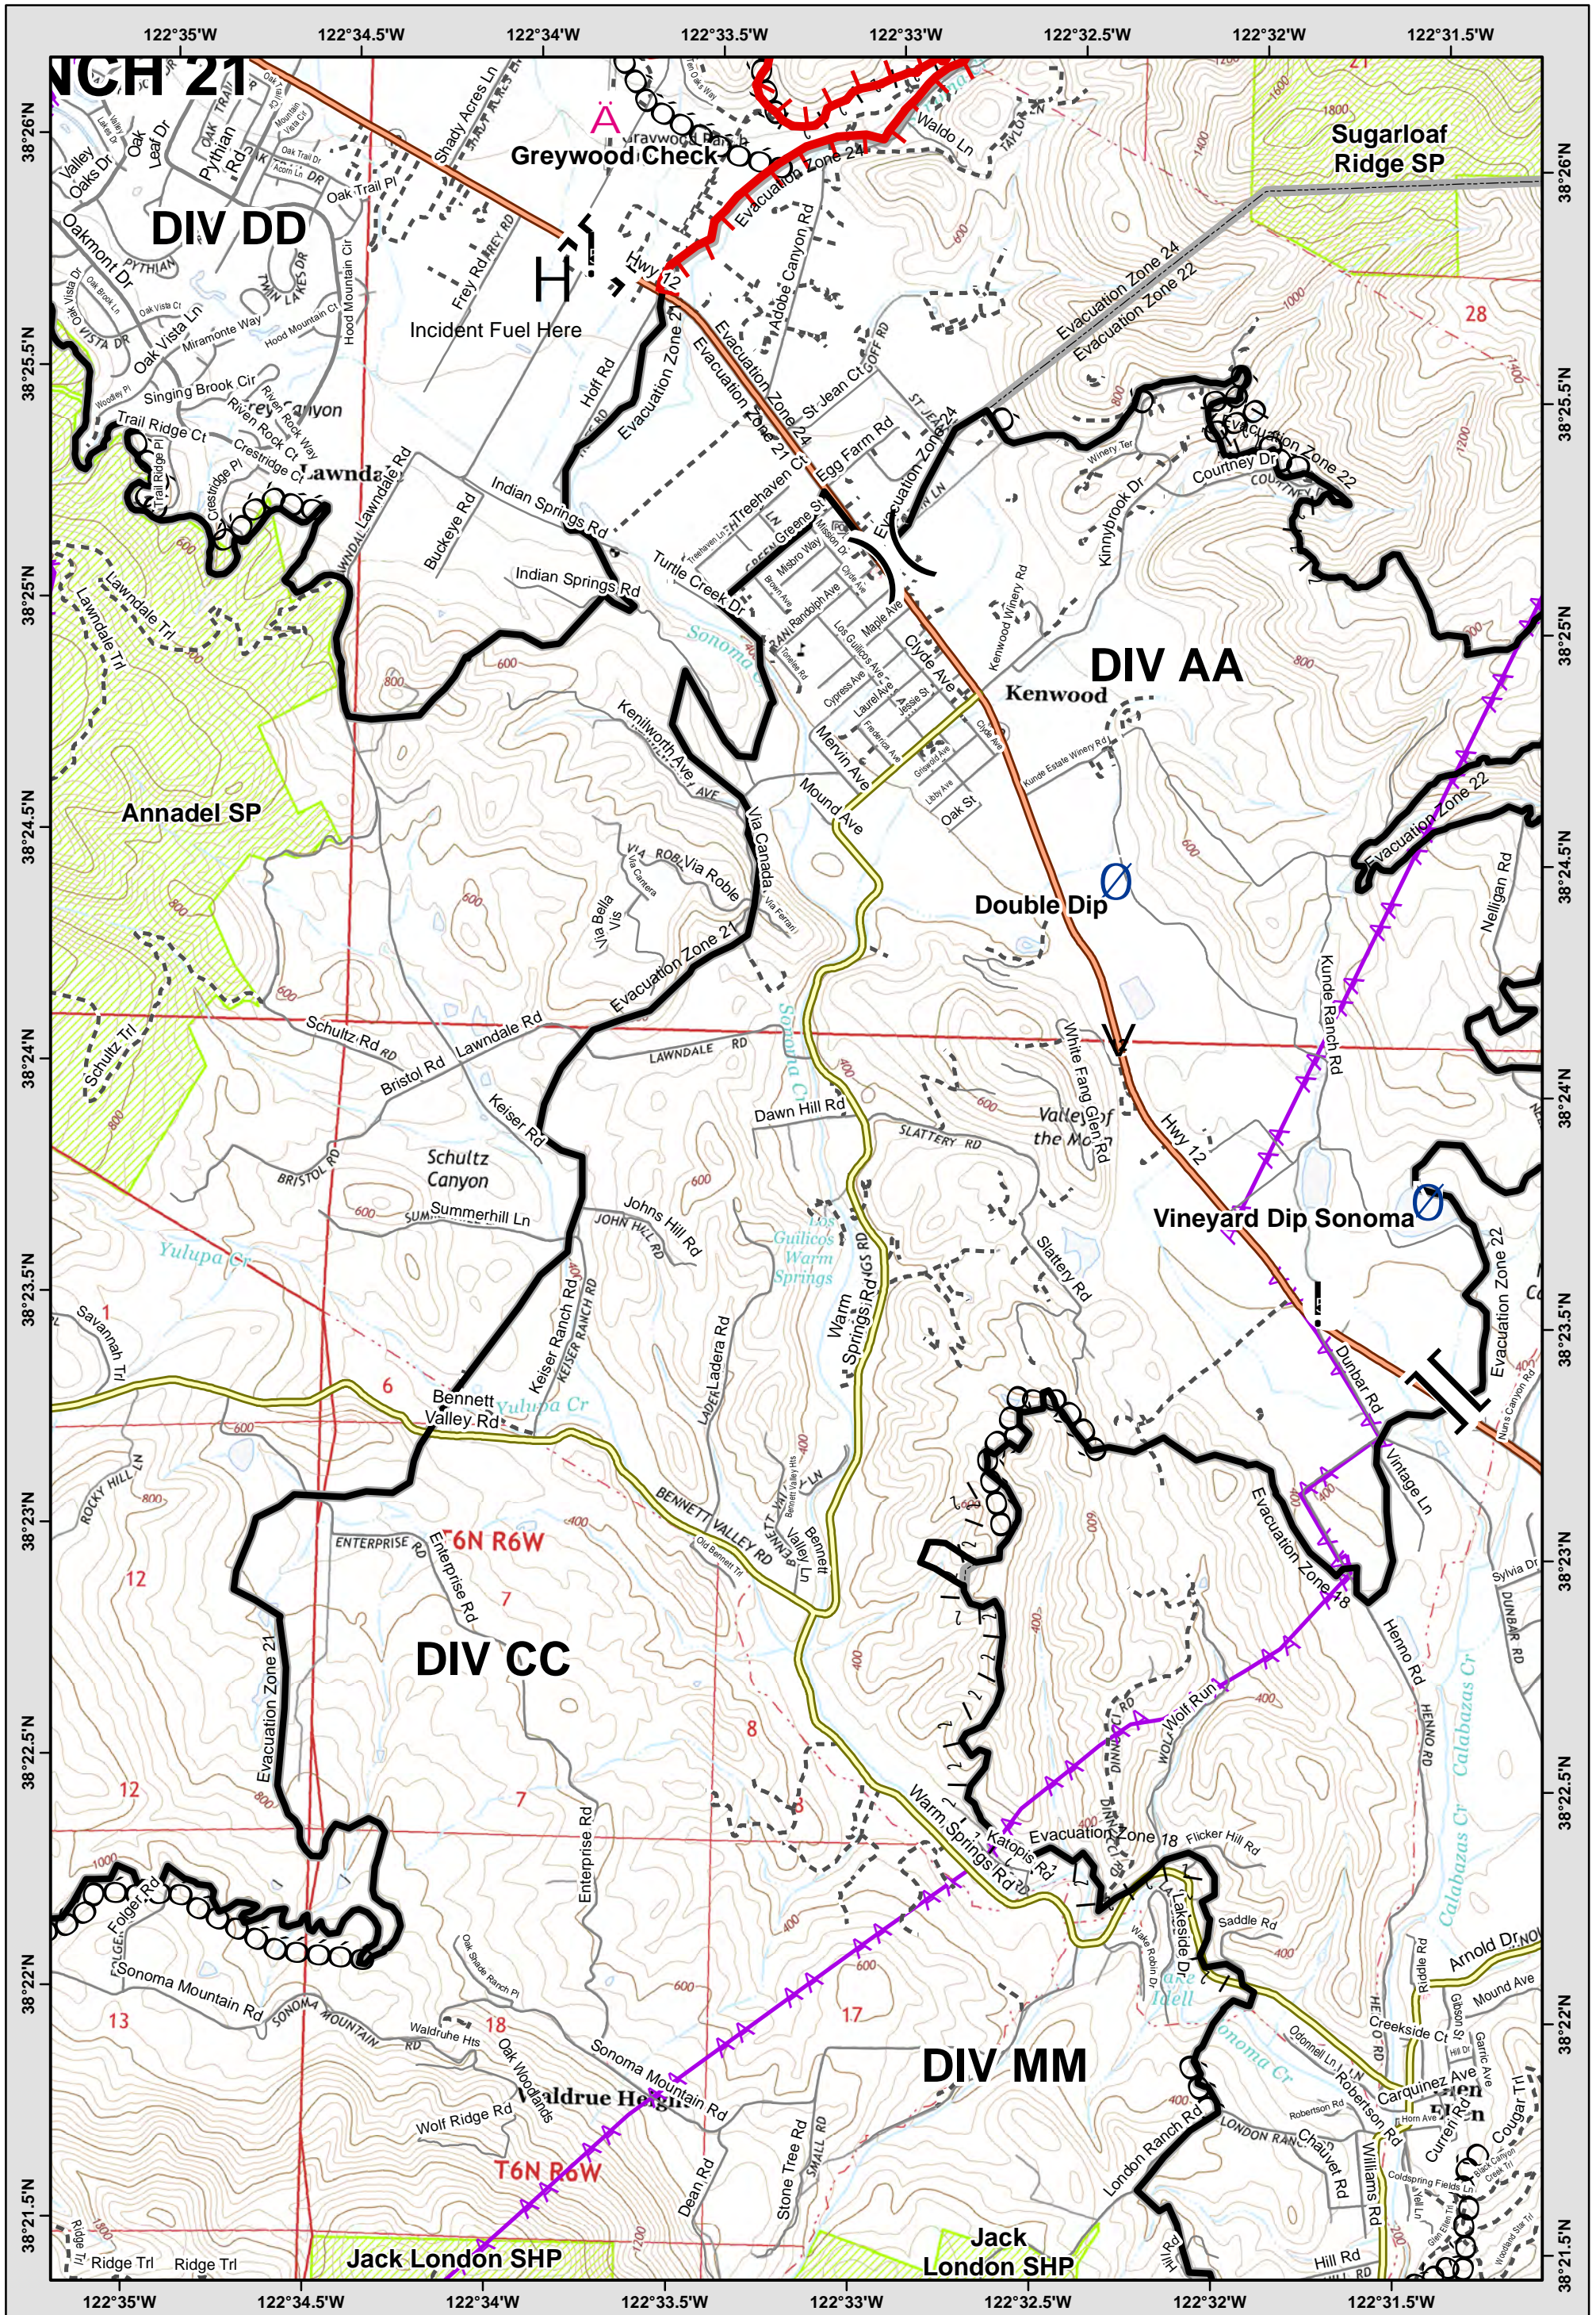

	25	26	27
	30	31	
	36	37	38

LEGEND: See last page for common ICS Symbology

Avoidance Area
 Evac-Repopulation Zones
 Mine Waste Hazard

Page: 31

0 1 Miles

Central LNU Complex
 CA-LNU-010104
IAP MAP
 OCT 21, 2017
 NAD83 1:24,000