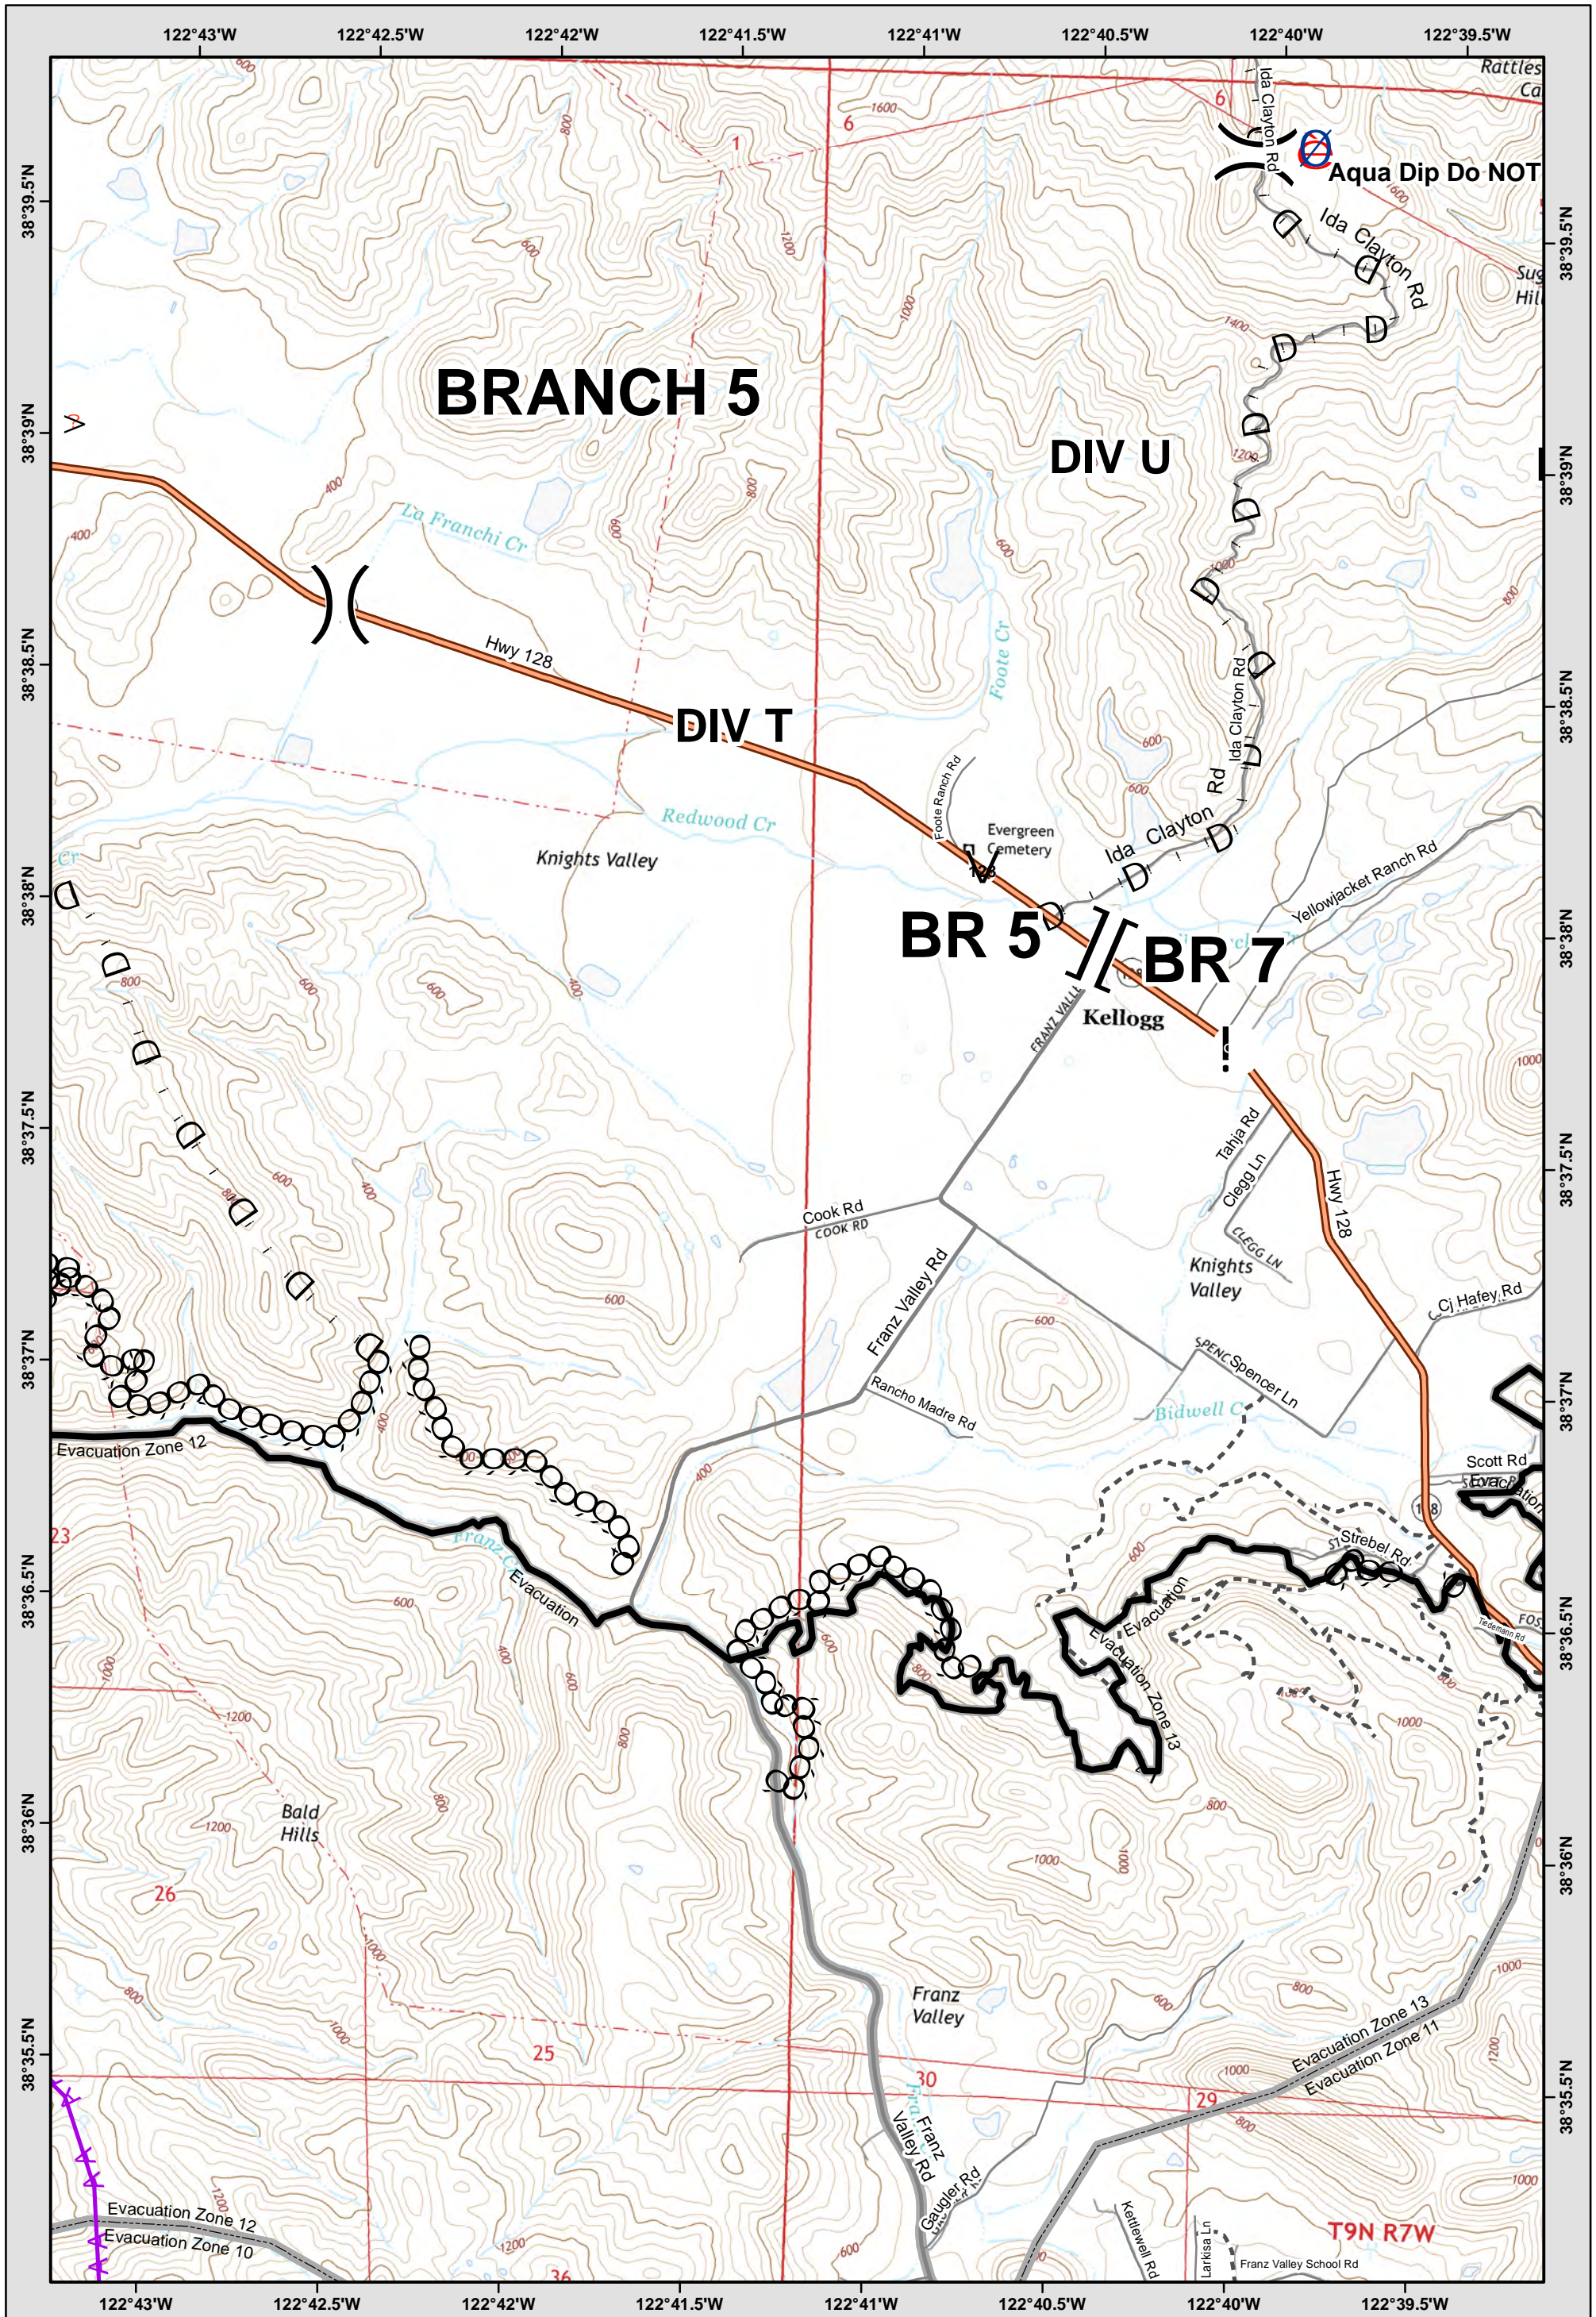

	9	10	11
	14	15	
	19	20	21

LEGEND: See last page for common ICS Symbology

Avoidance Area
 Evac-Repopulation Zones
 Mine Waste Hazard

Page: 15

0 1 Miles

Central LNU Complex
 CA-LNU-010104
IAP MAP
 OCT 21, 2017
 NAD83 1:24,000