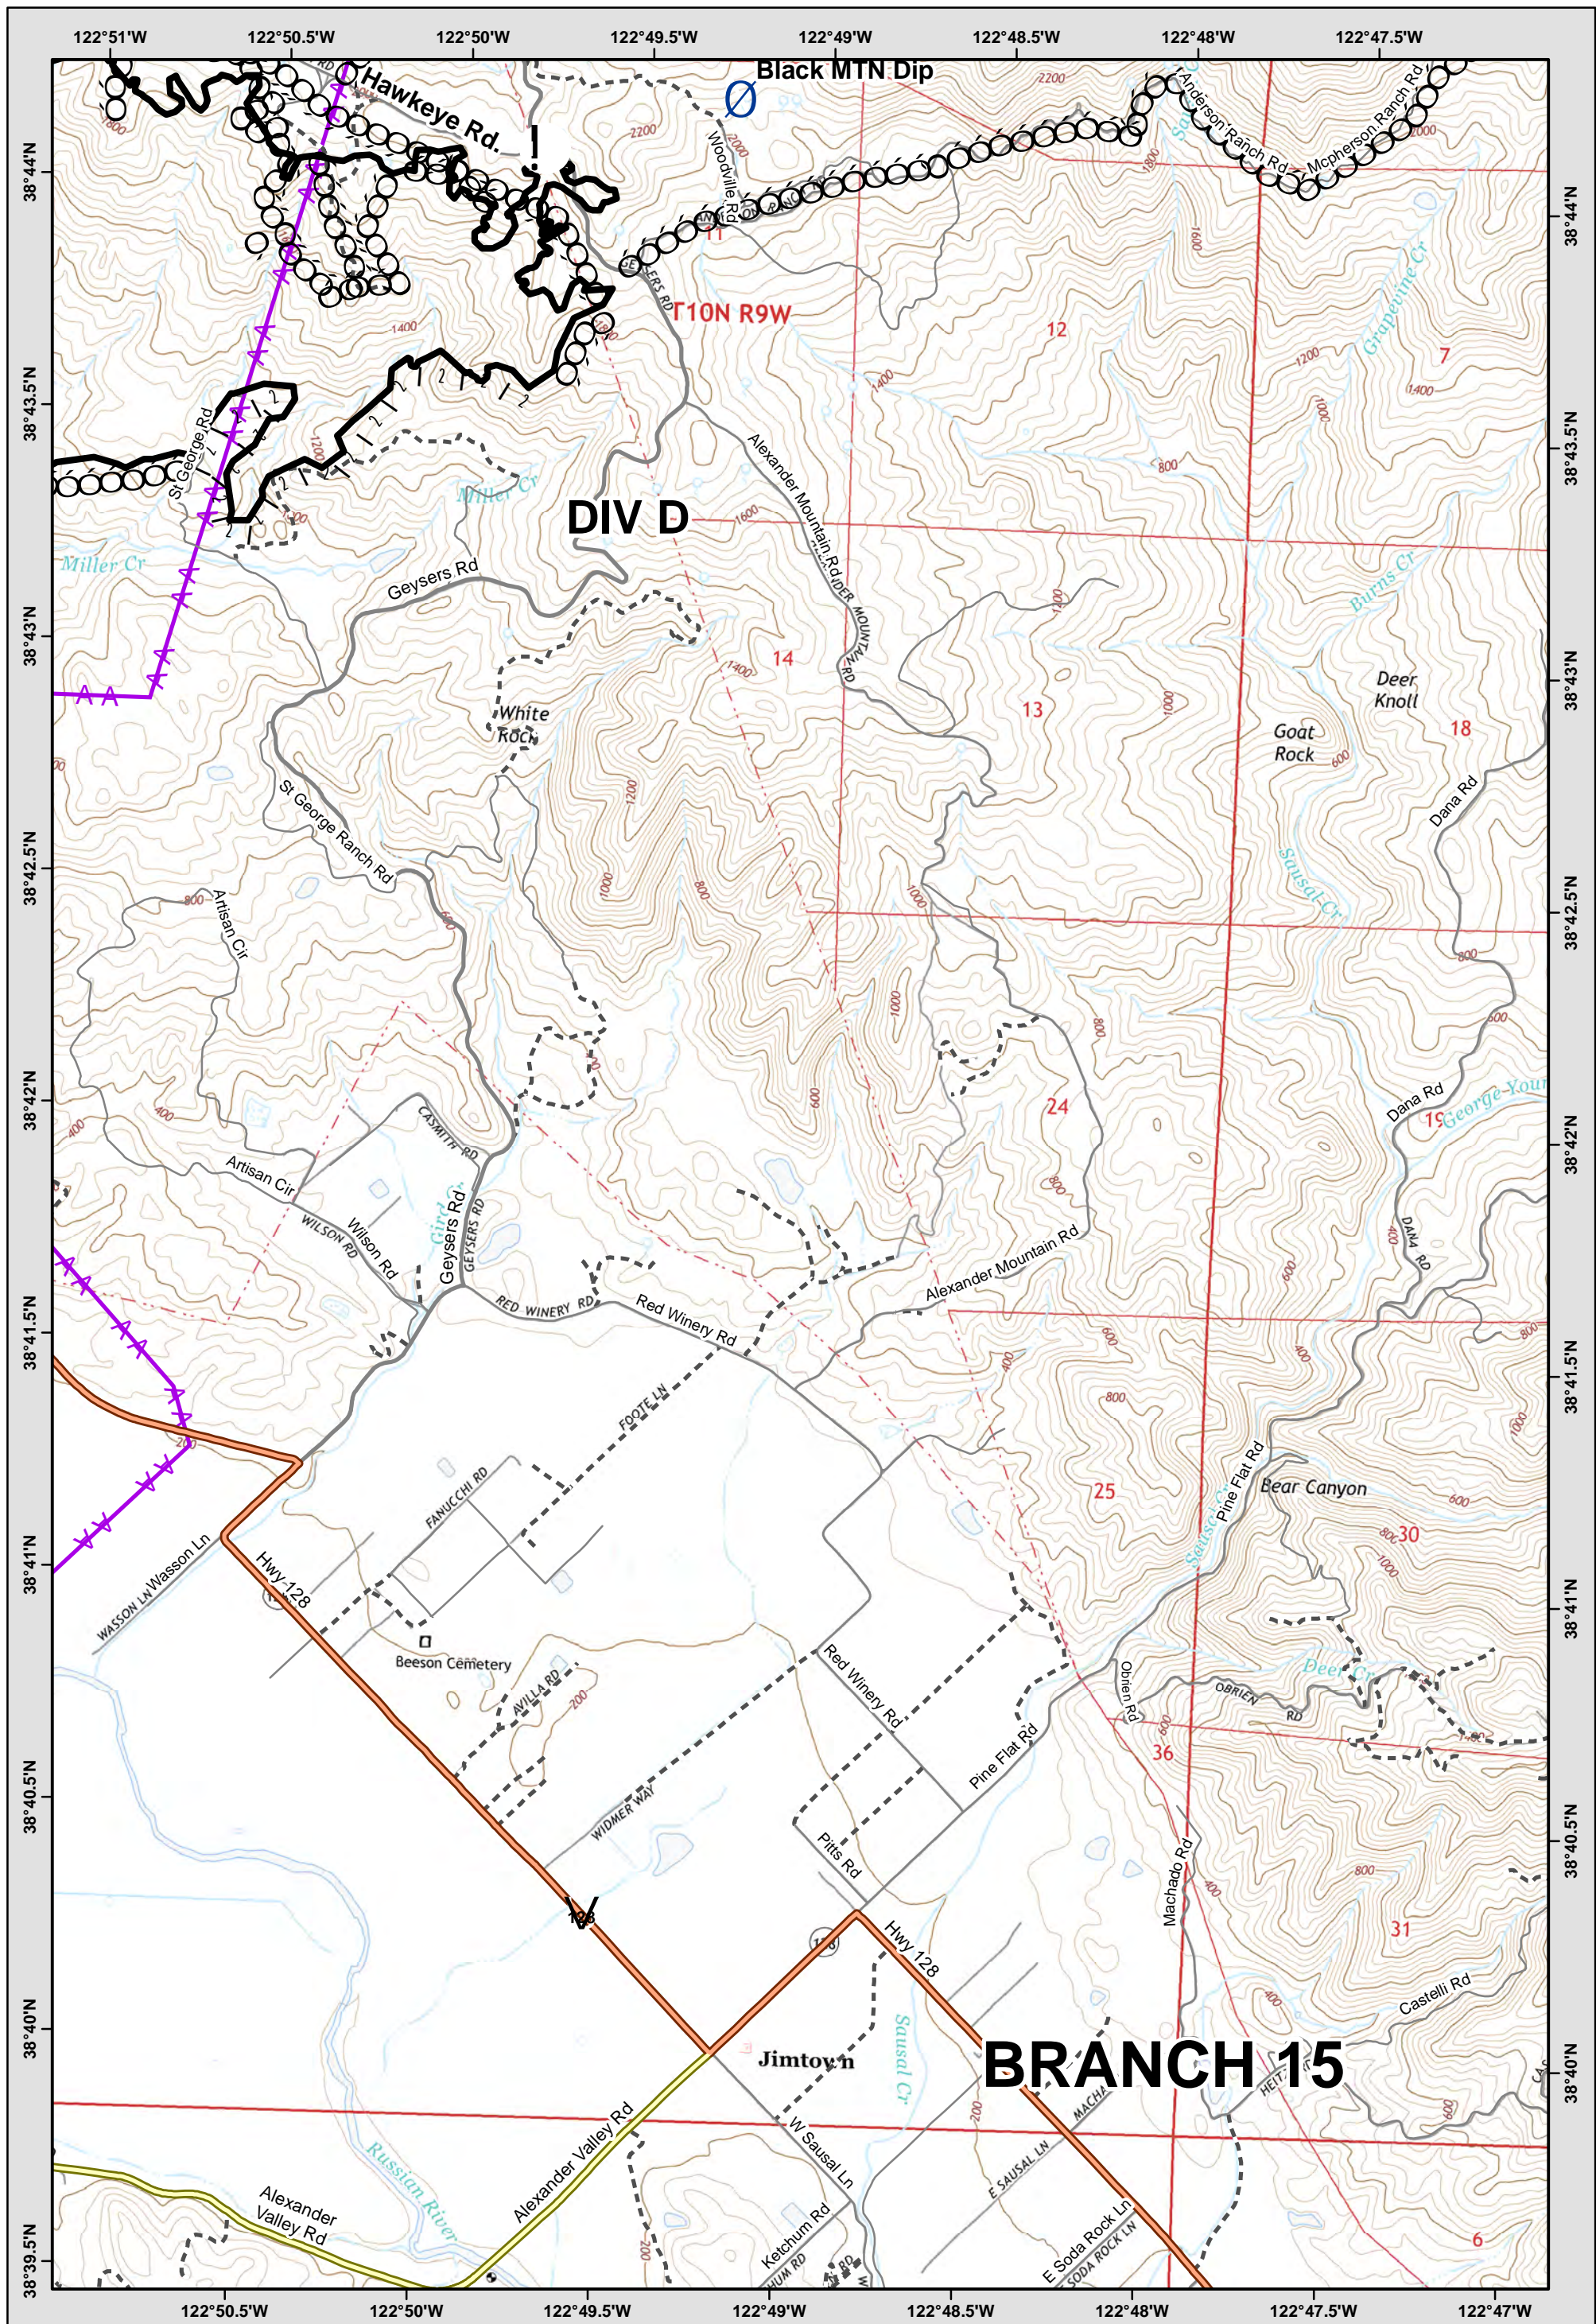

Page Grid

5	6	0
8	9	
0	14	15

LEGEND: See last page for common ICS Symbology

- Avoidance Area
- Mine Waste Hazard
- Evac-Repopulation Zones

Central LNU Complex
CA-LNU-010104
IAP MAP
OCT 21, 2017
NAD83 1:24,000