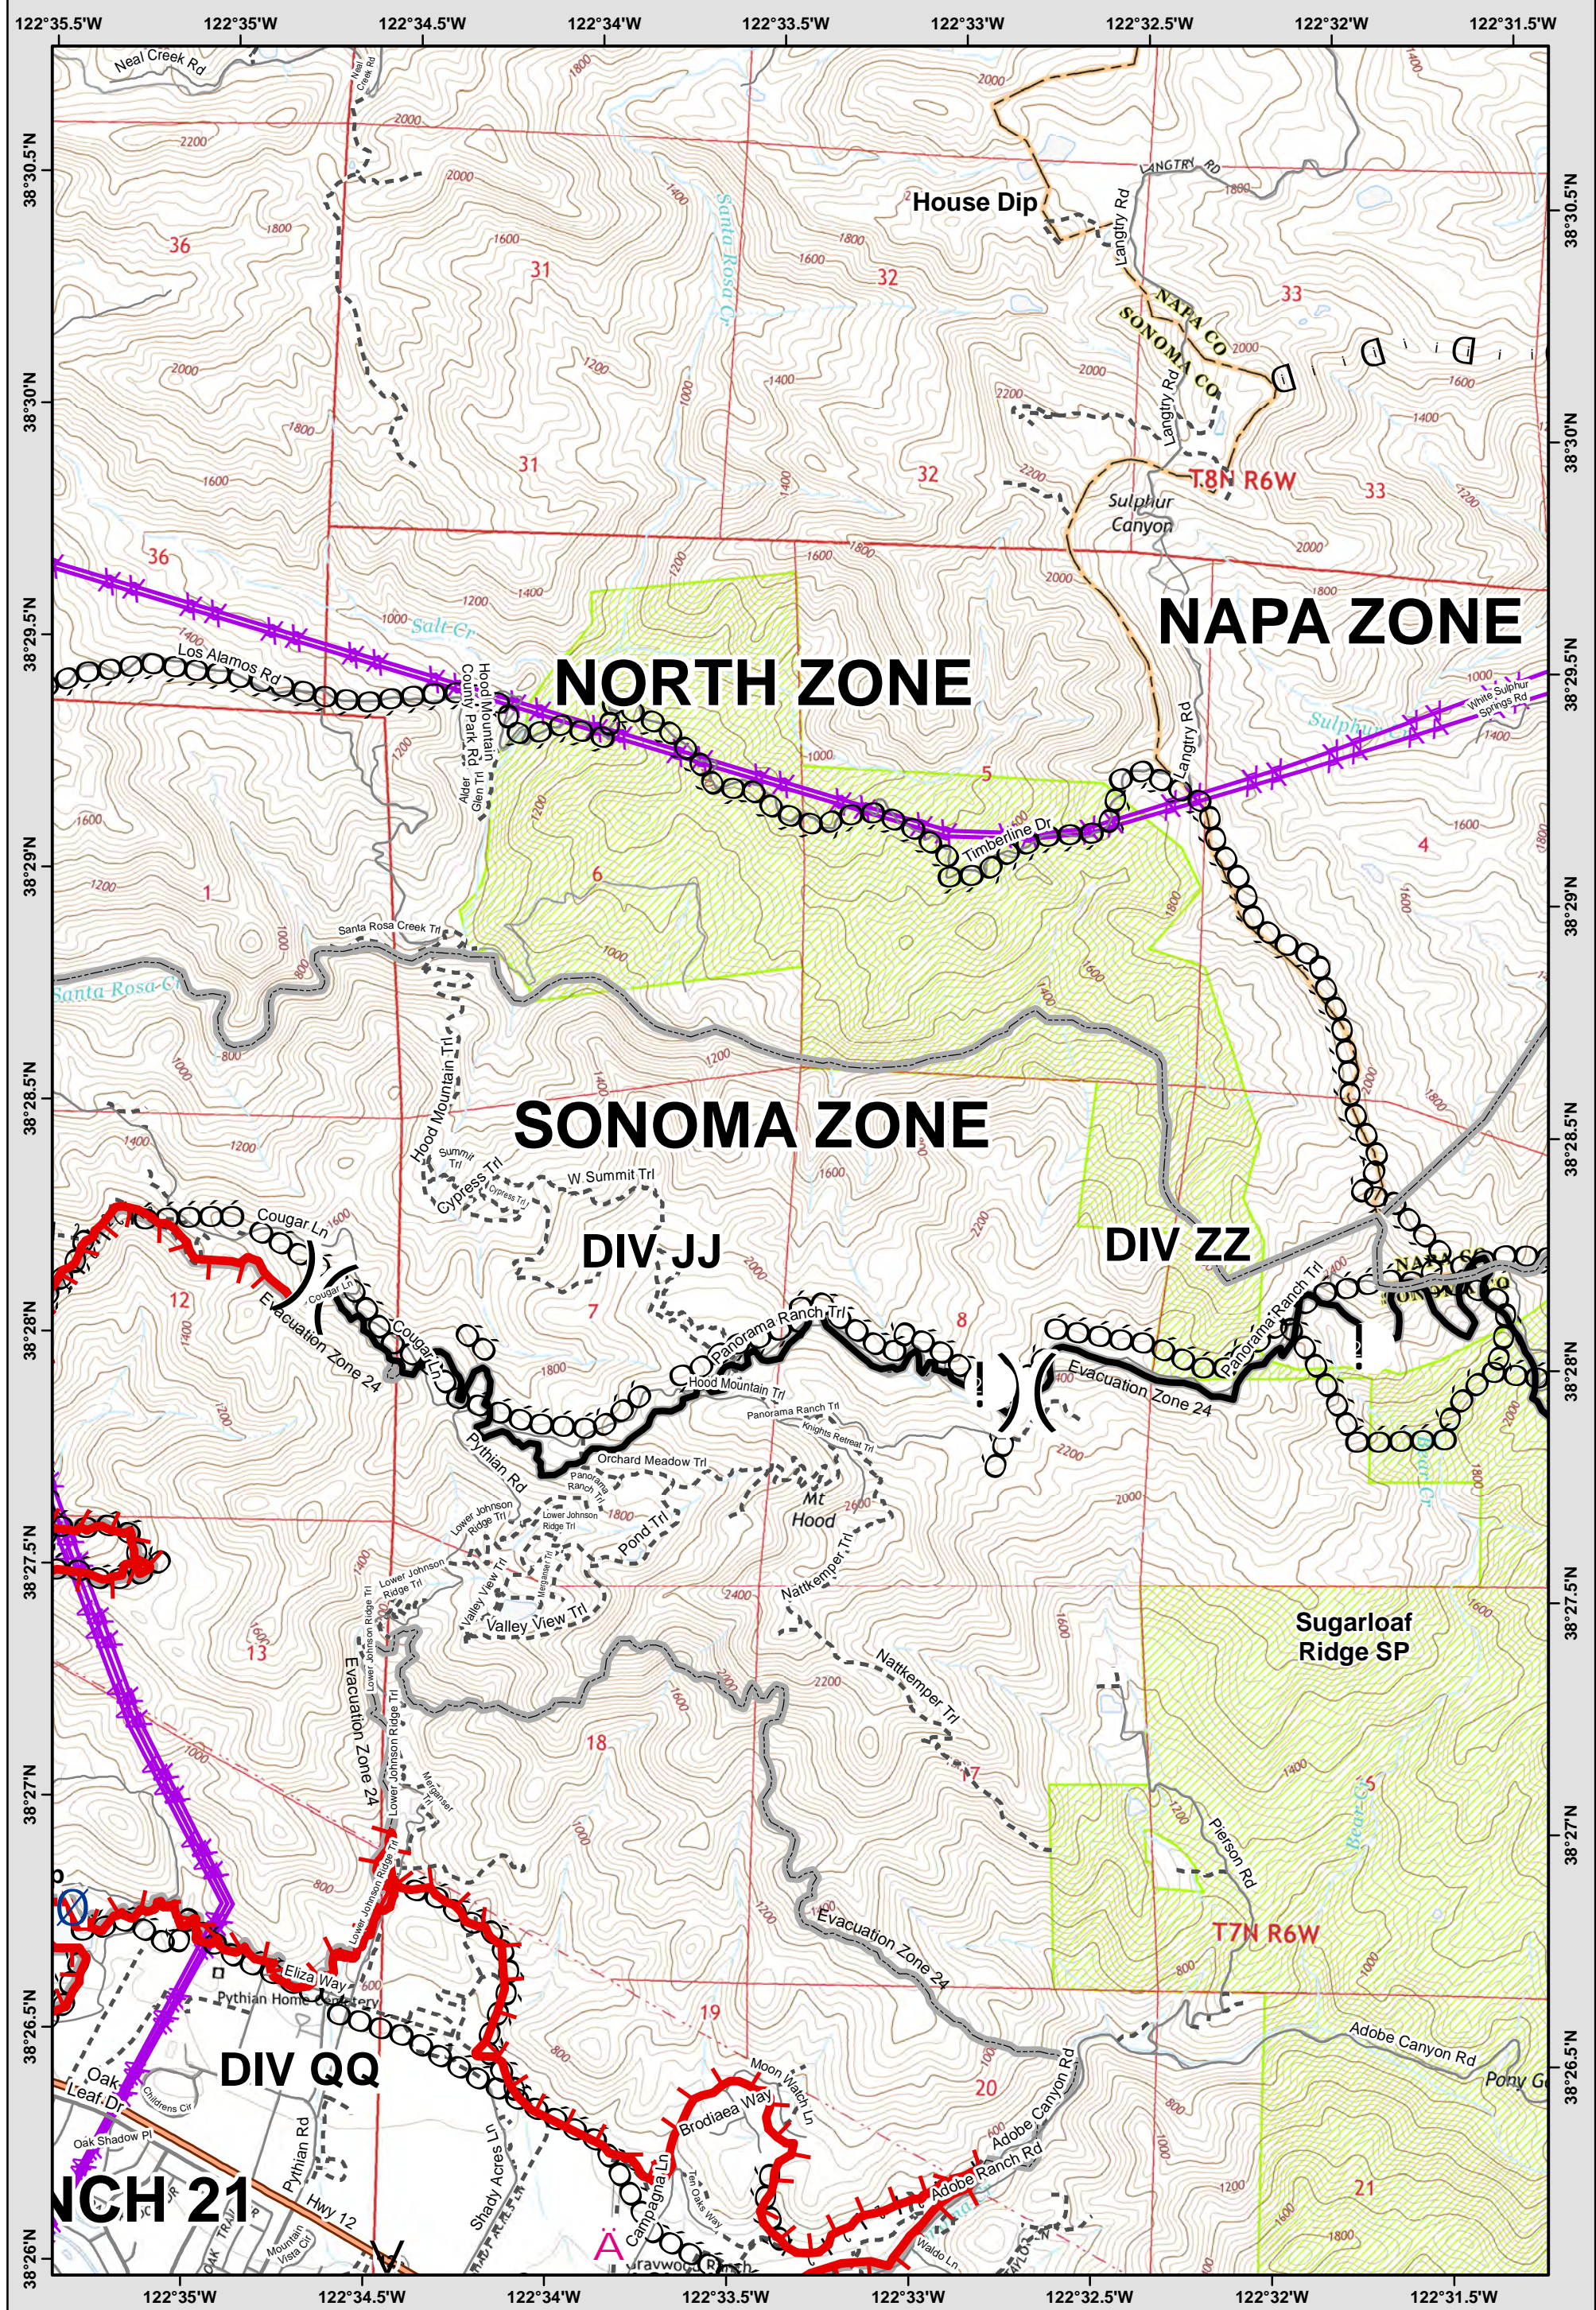

	21	22	23
	25	26	
	30	31	32

LEGEND: See last page for common ICS Symbology

Avoidance Area
 Evac-Repopulation Zones
 Mine Waste Hazard

Page: 26

0 1 Miles

Central LNU Complex
 CA-LNU-010104
IAP MAP
 OCT 21, 2017
 NAD83 1:24,000