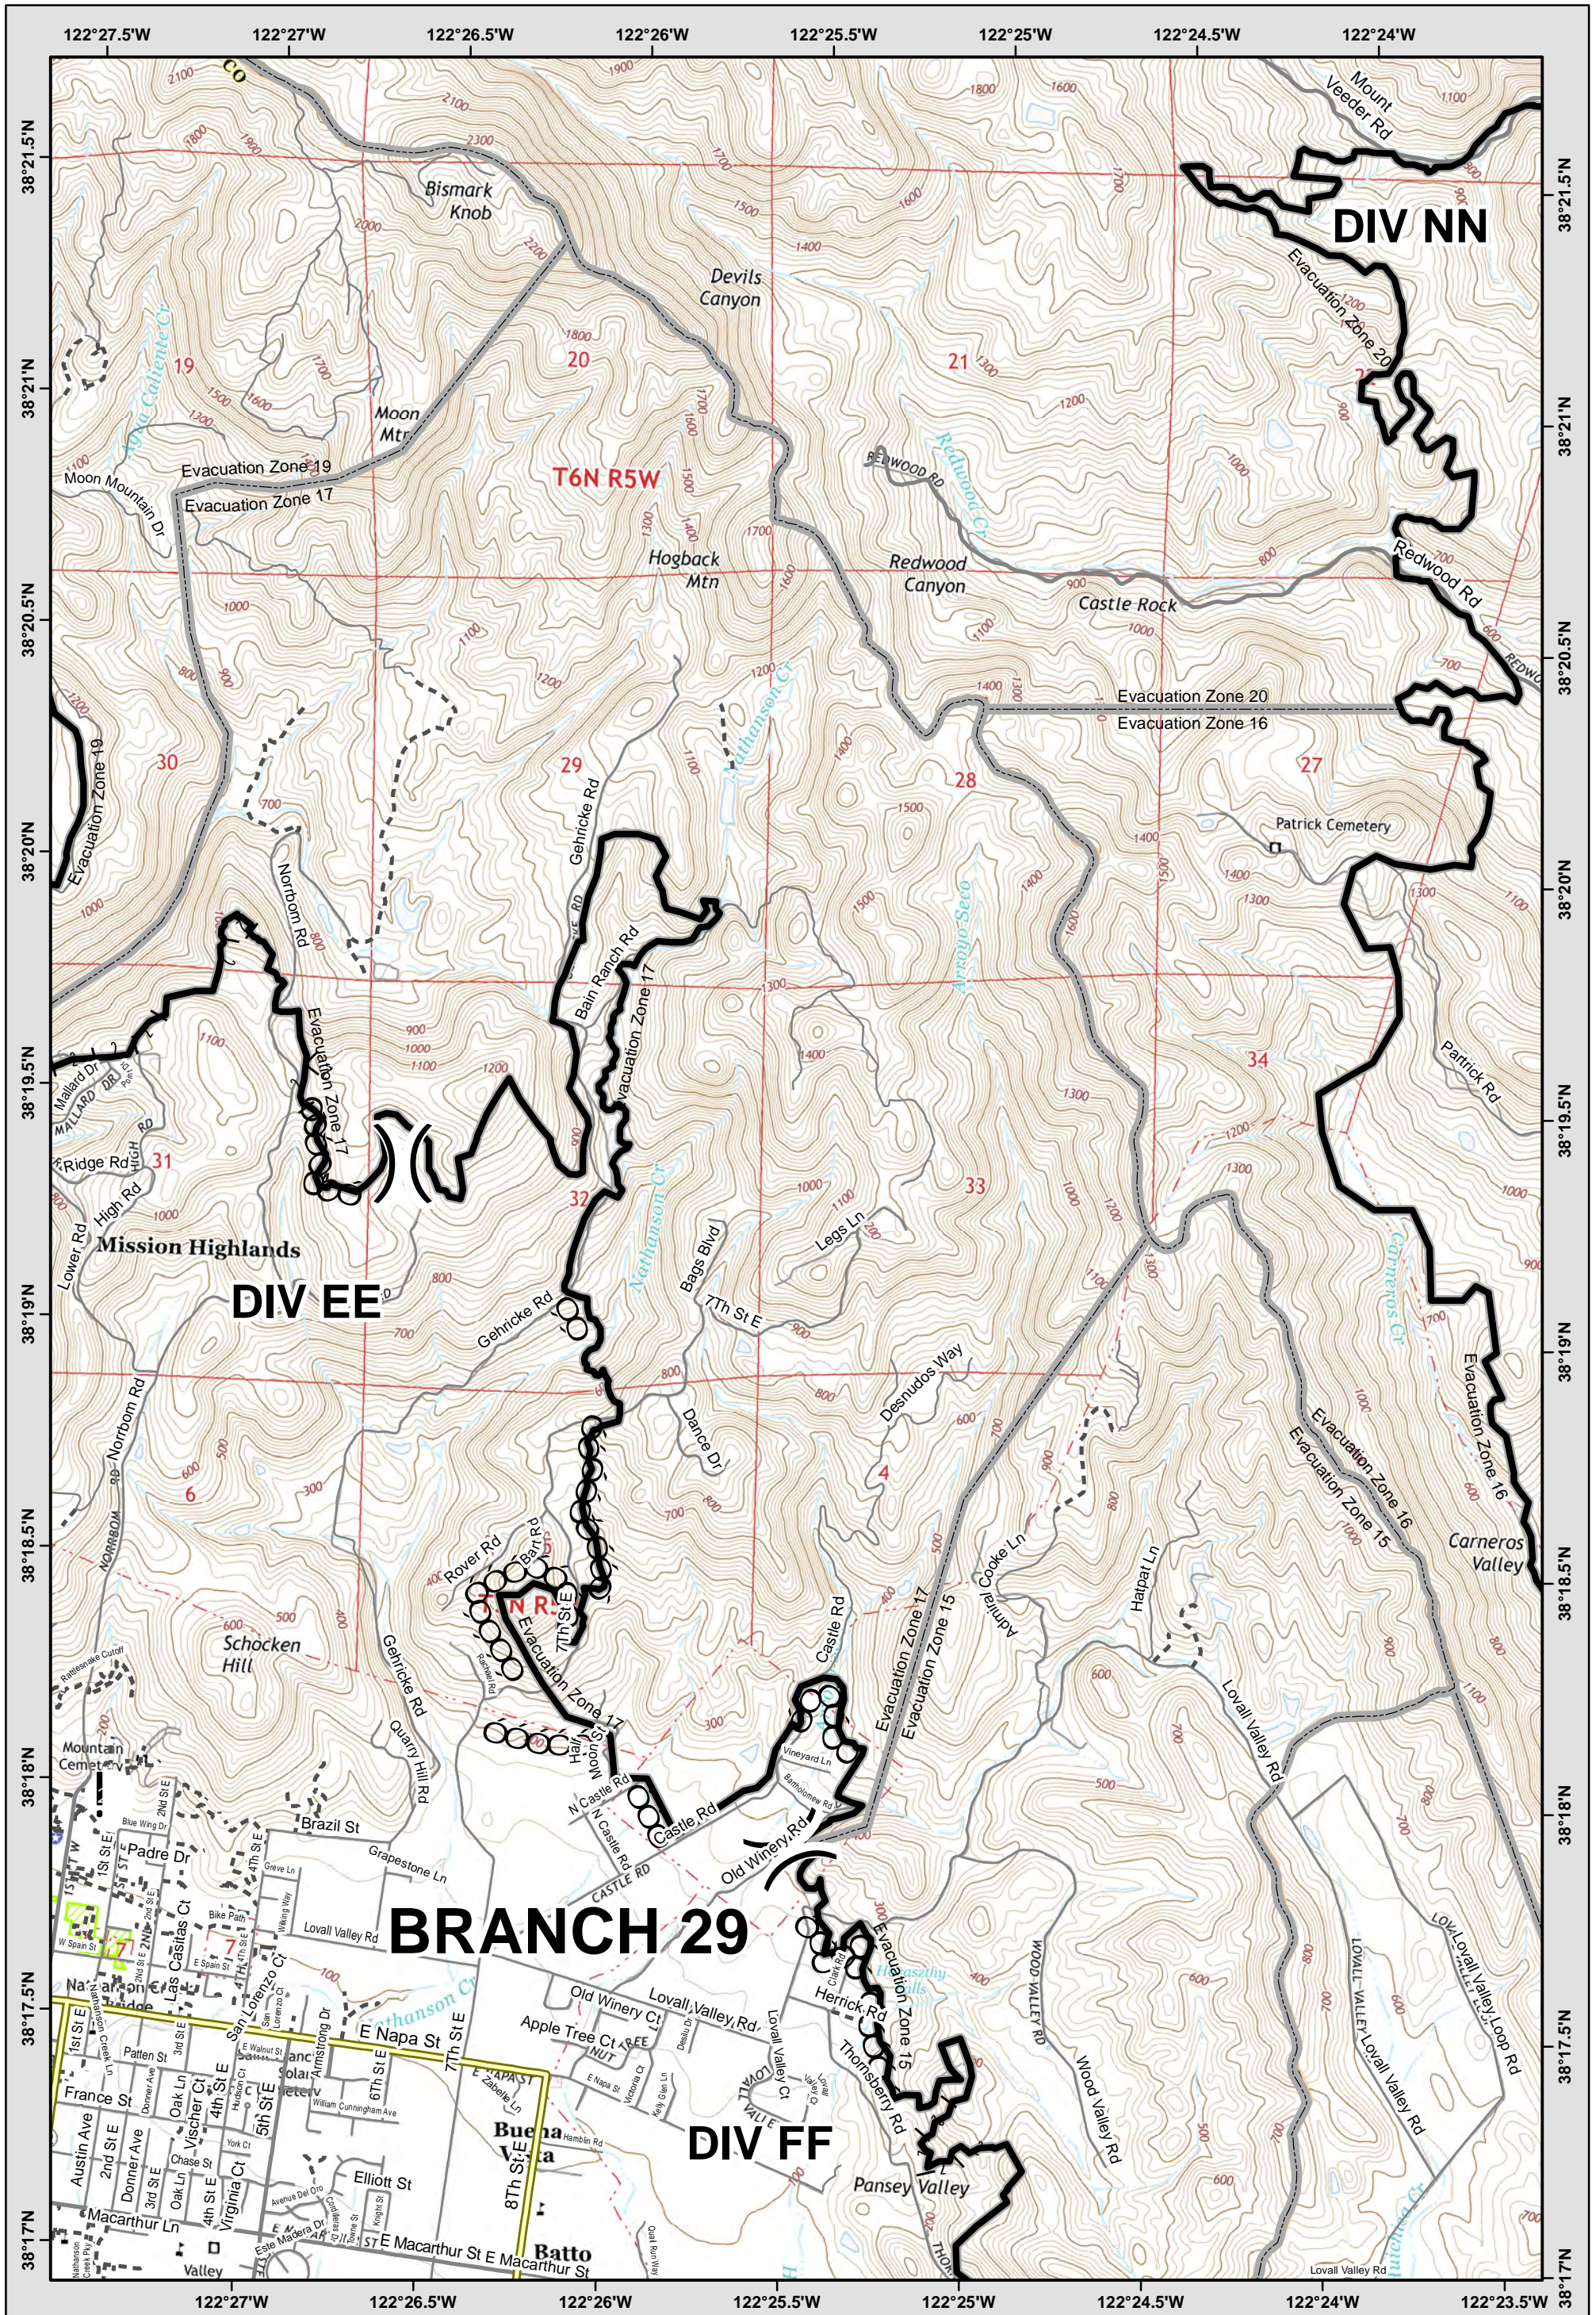

	32	33	34
	38	39	
	0	0	0

LEGEND: See last page for common ICS Symbology

Avoidance Area
 Evac-Repopulation Zones
 Mine Waste Hazard

Page: 39

0 1 Miles

Central LNU Complex
 CA-LNU-010104
IAP MAP
 OCT 21, 2017
 NAD83 1:24,000