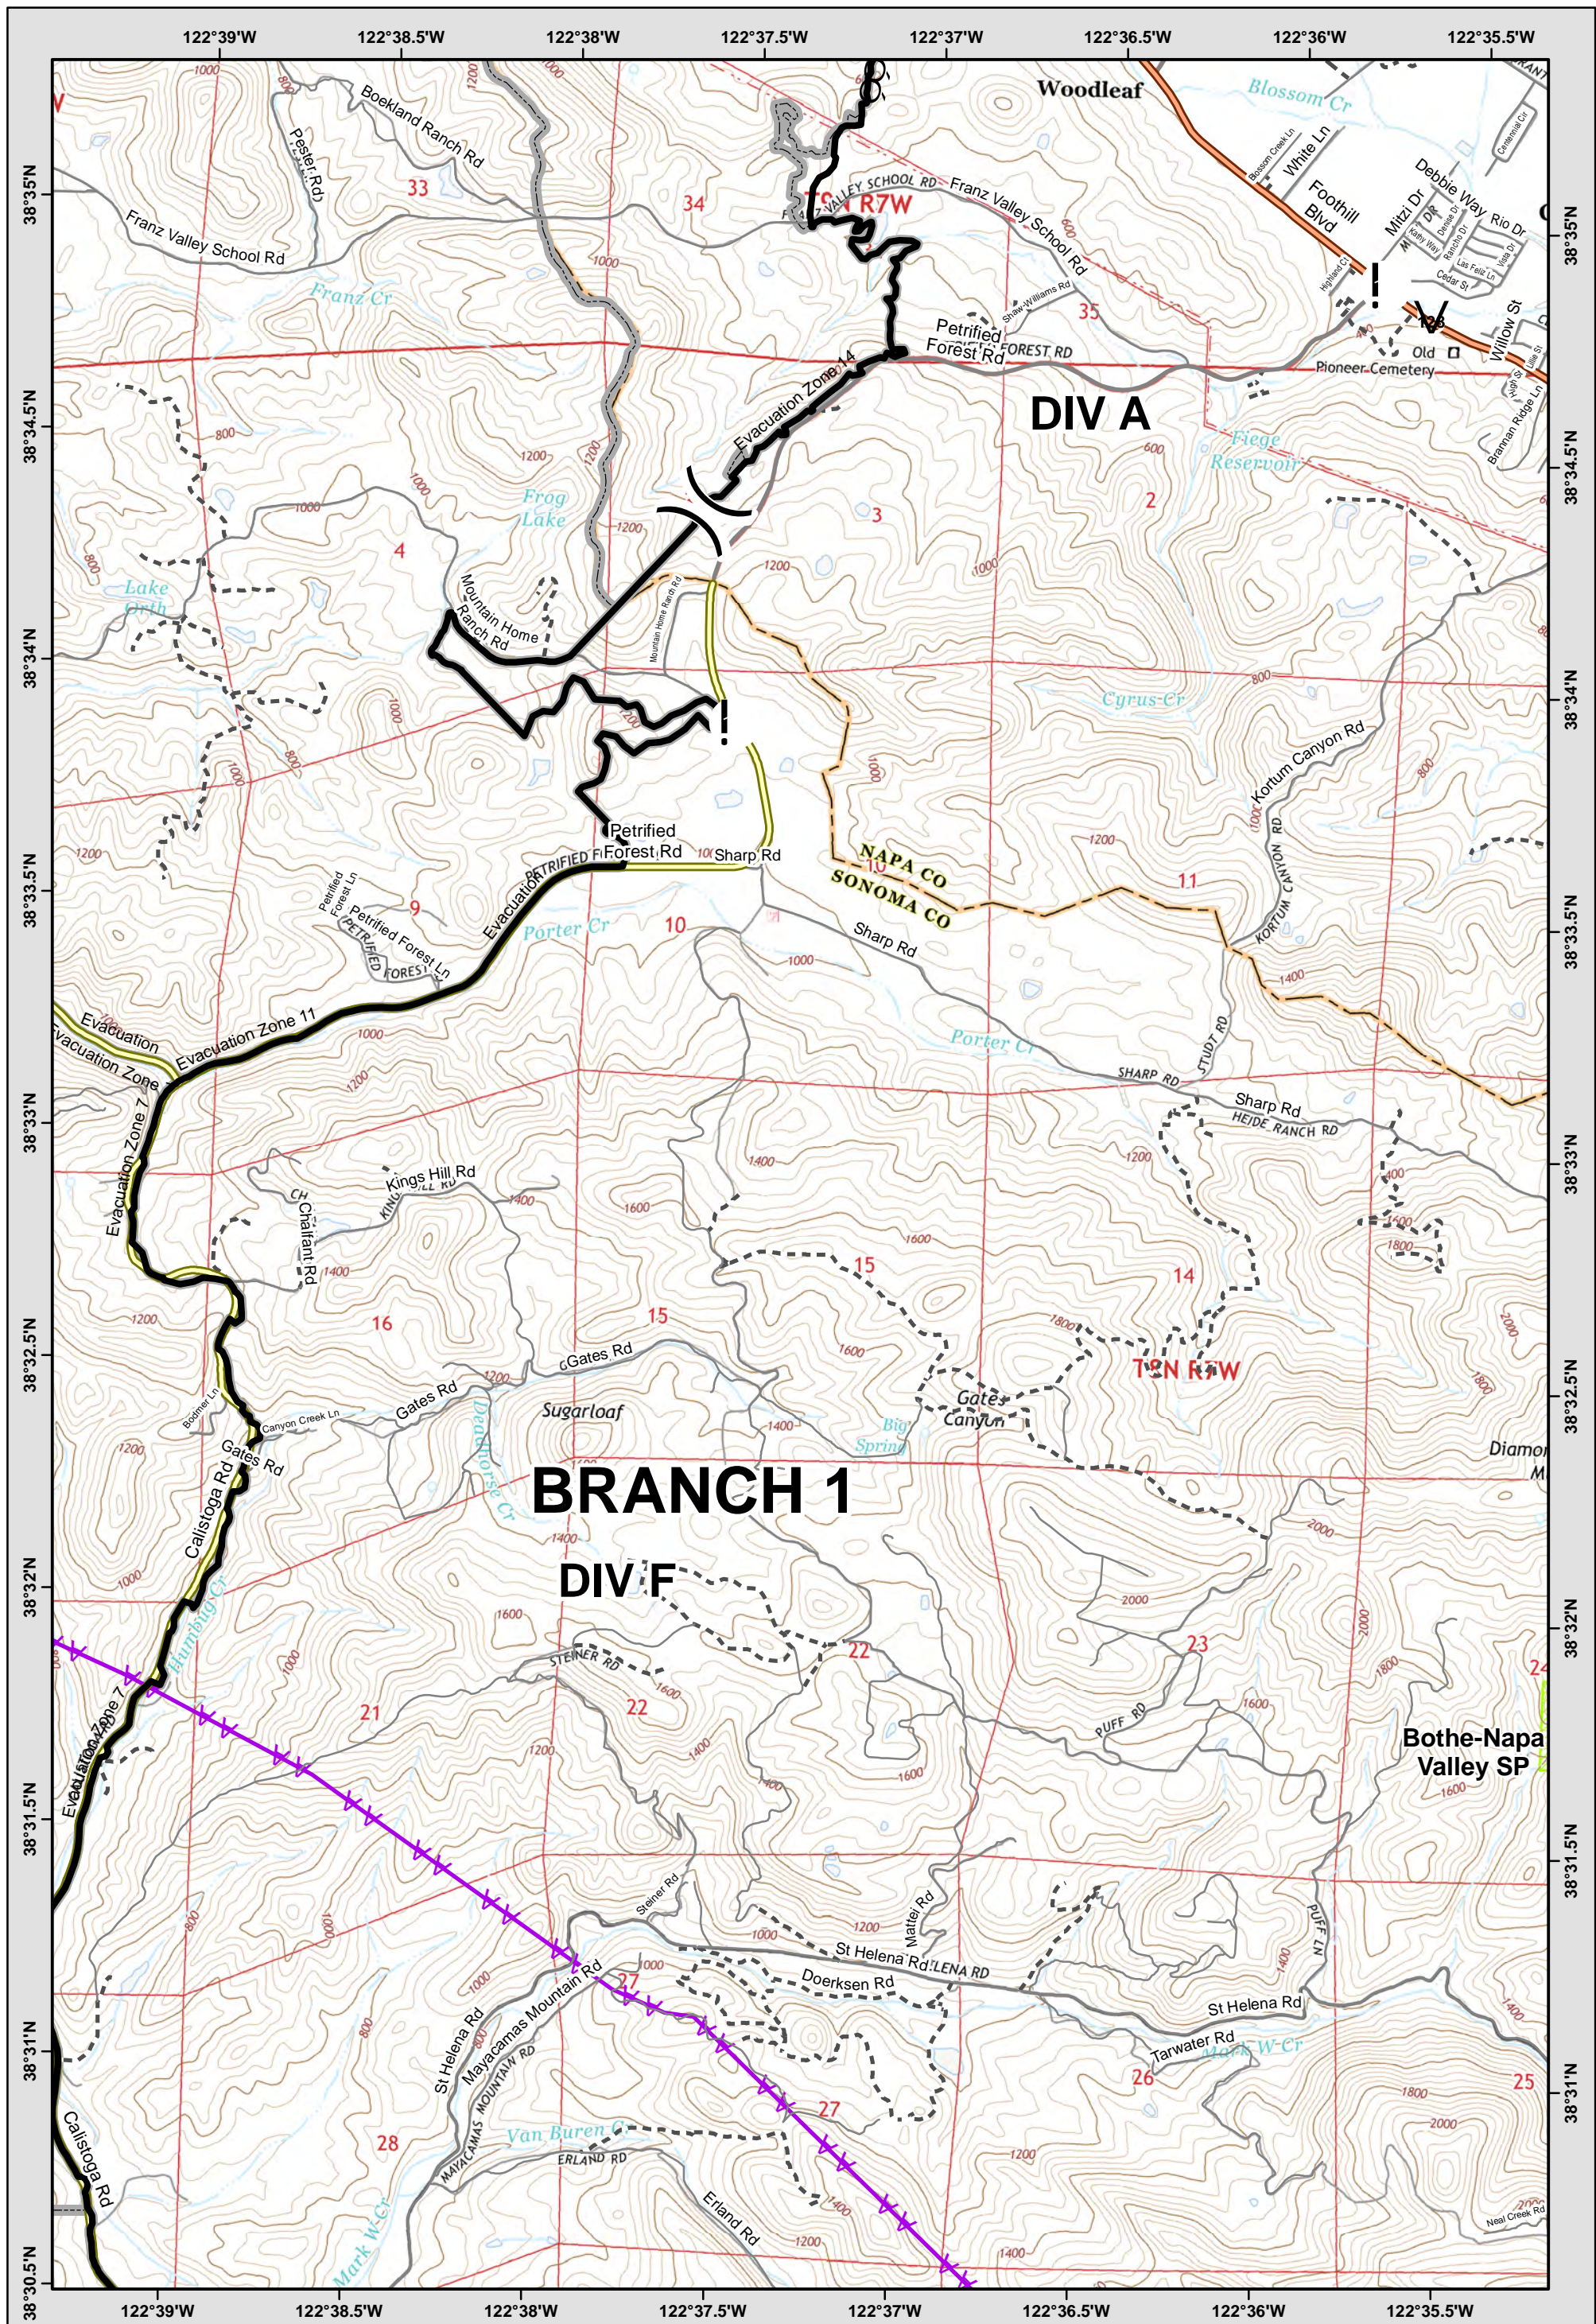

Page Grid	16	17	18
	21	22	
	25	26	27

LEGEND: See last page for common ICS Symbology

Avoidance Area
Evac-Repopulation Zones
Mine Waste Hazard

Central LNU Complex
CA-LNU-010104
IAP MAP
OCT 21, 2017
NAD83 1:24,000