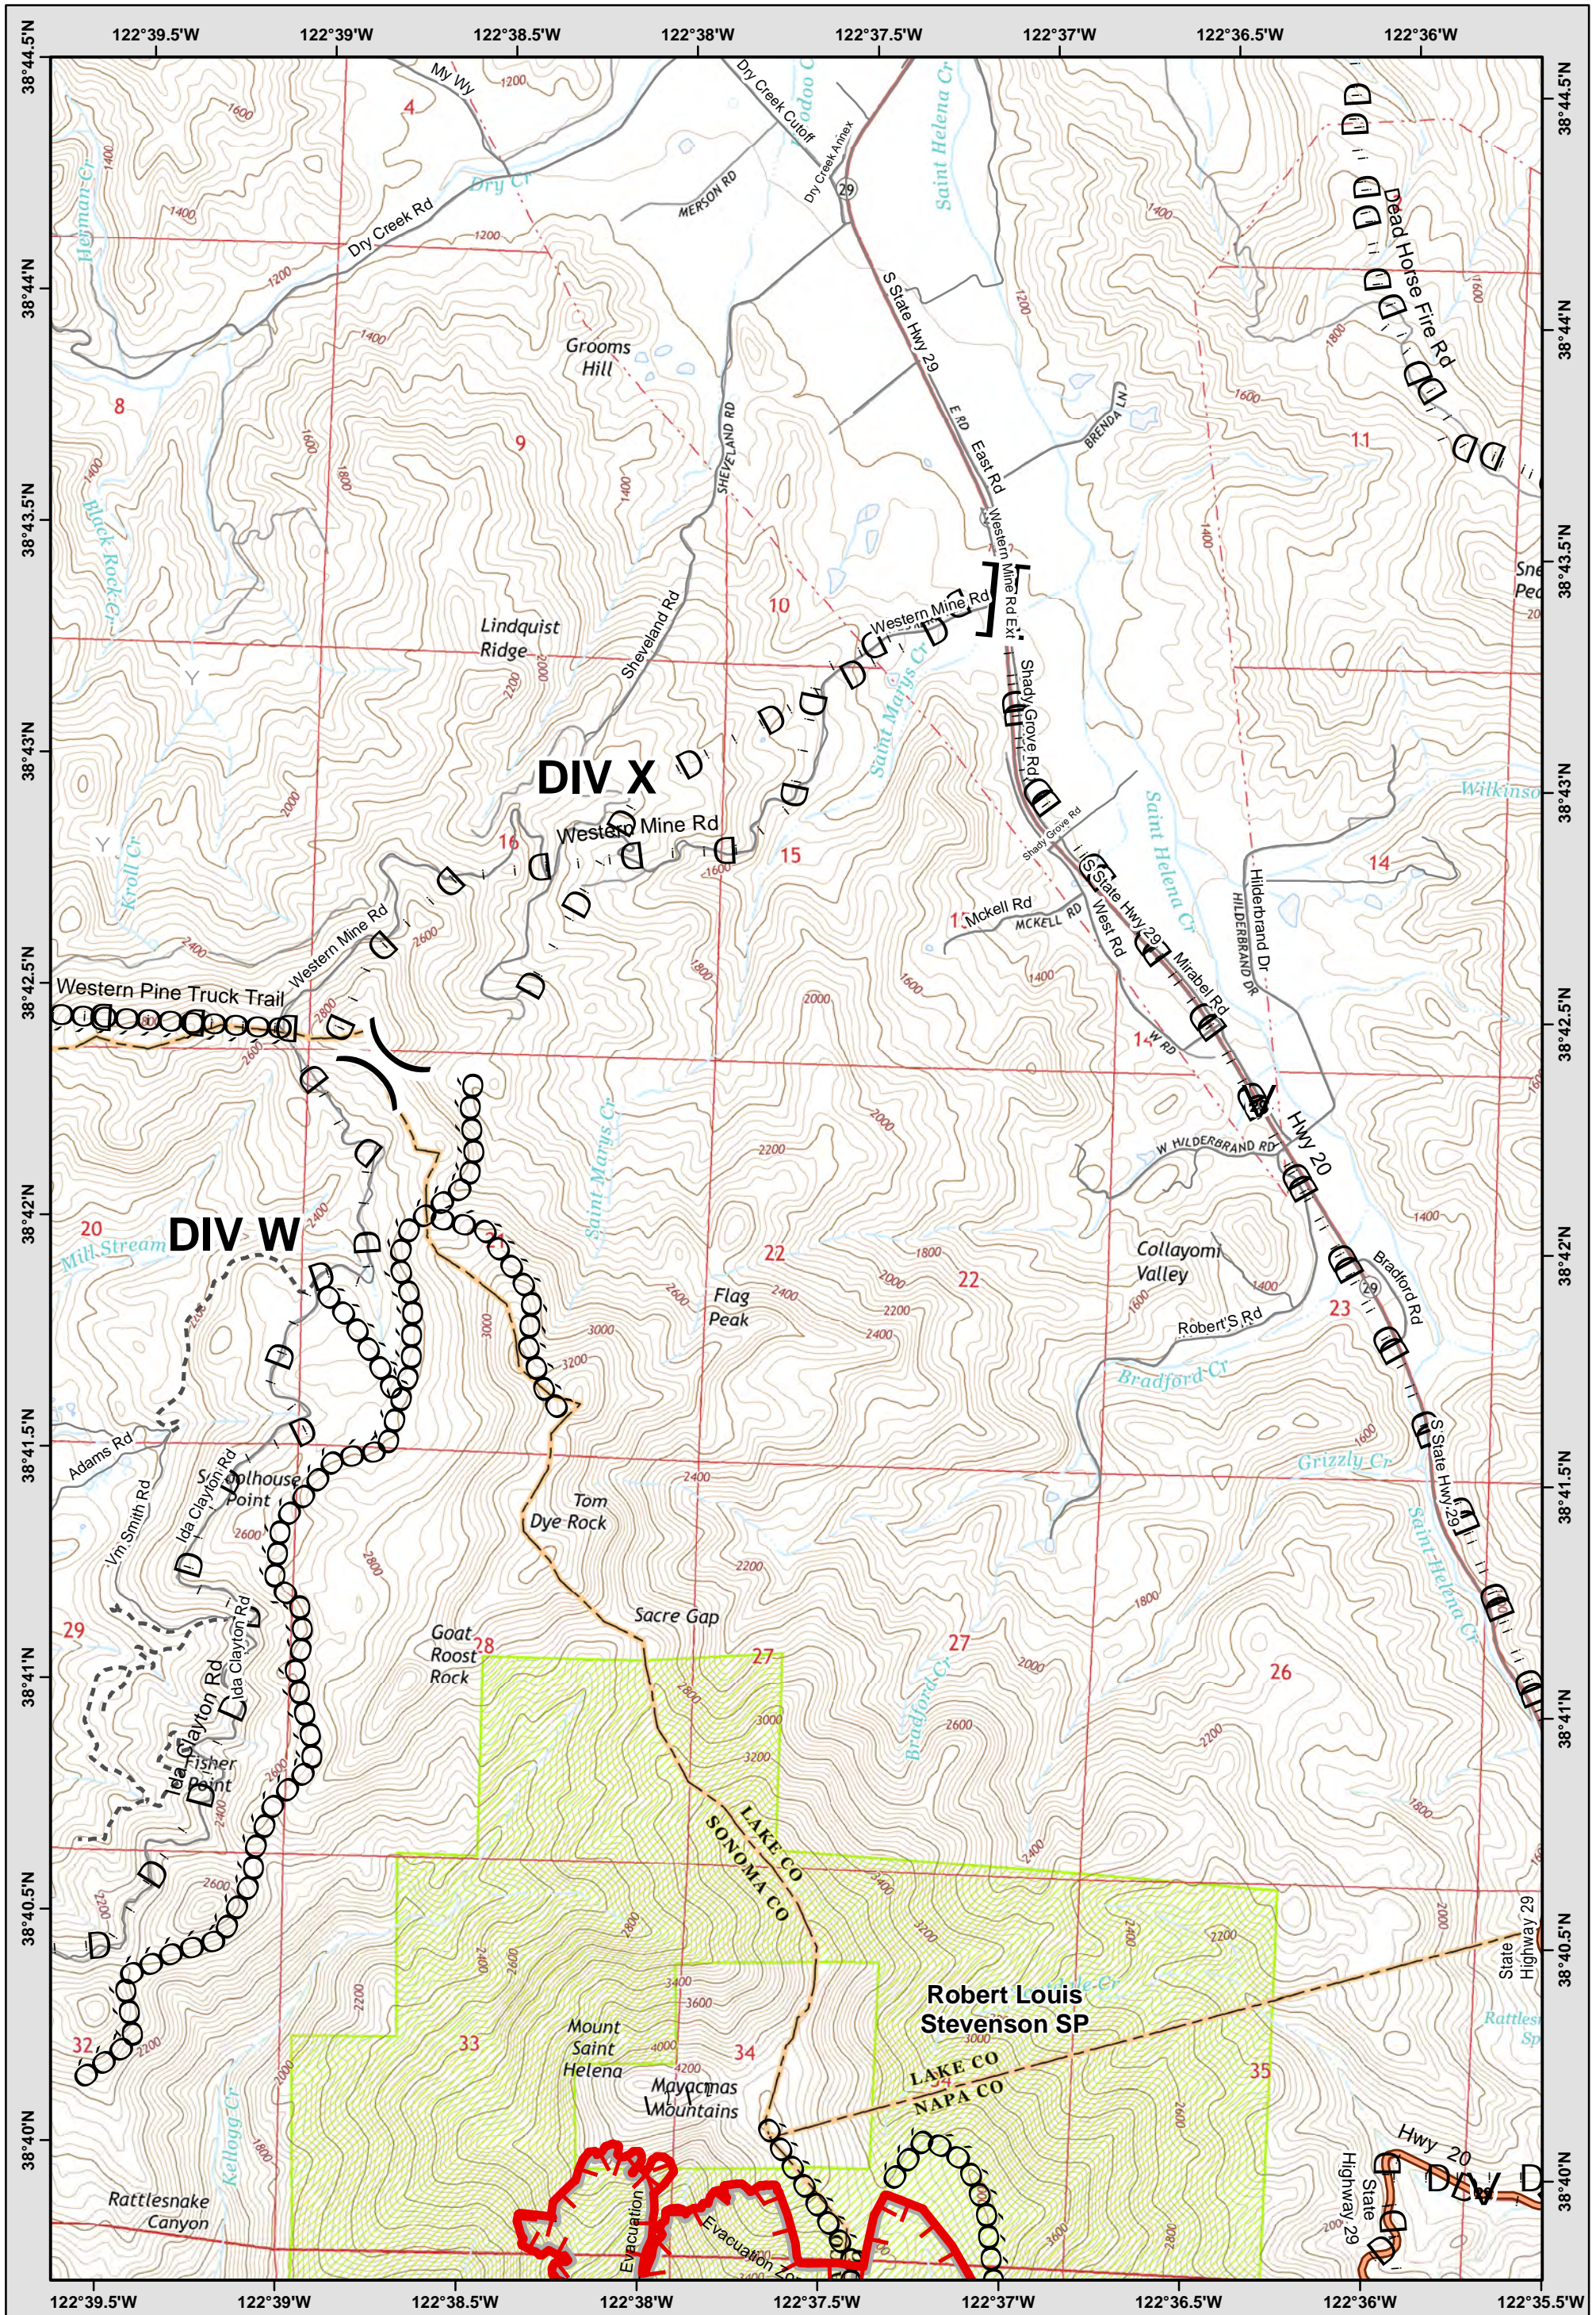

Page Grid

0	0	0
11	12	
16	17	18

LEGEND: See last page for common ICS Symbology

- Avoidance Area
- Mine Waste Hazard
- Evac-Repopulation Zones

Central LNU Complex
CA-LNU-010104
IAP MAP
OCT 21, 2017
NAD83 1:24,000