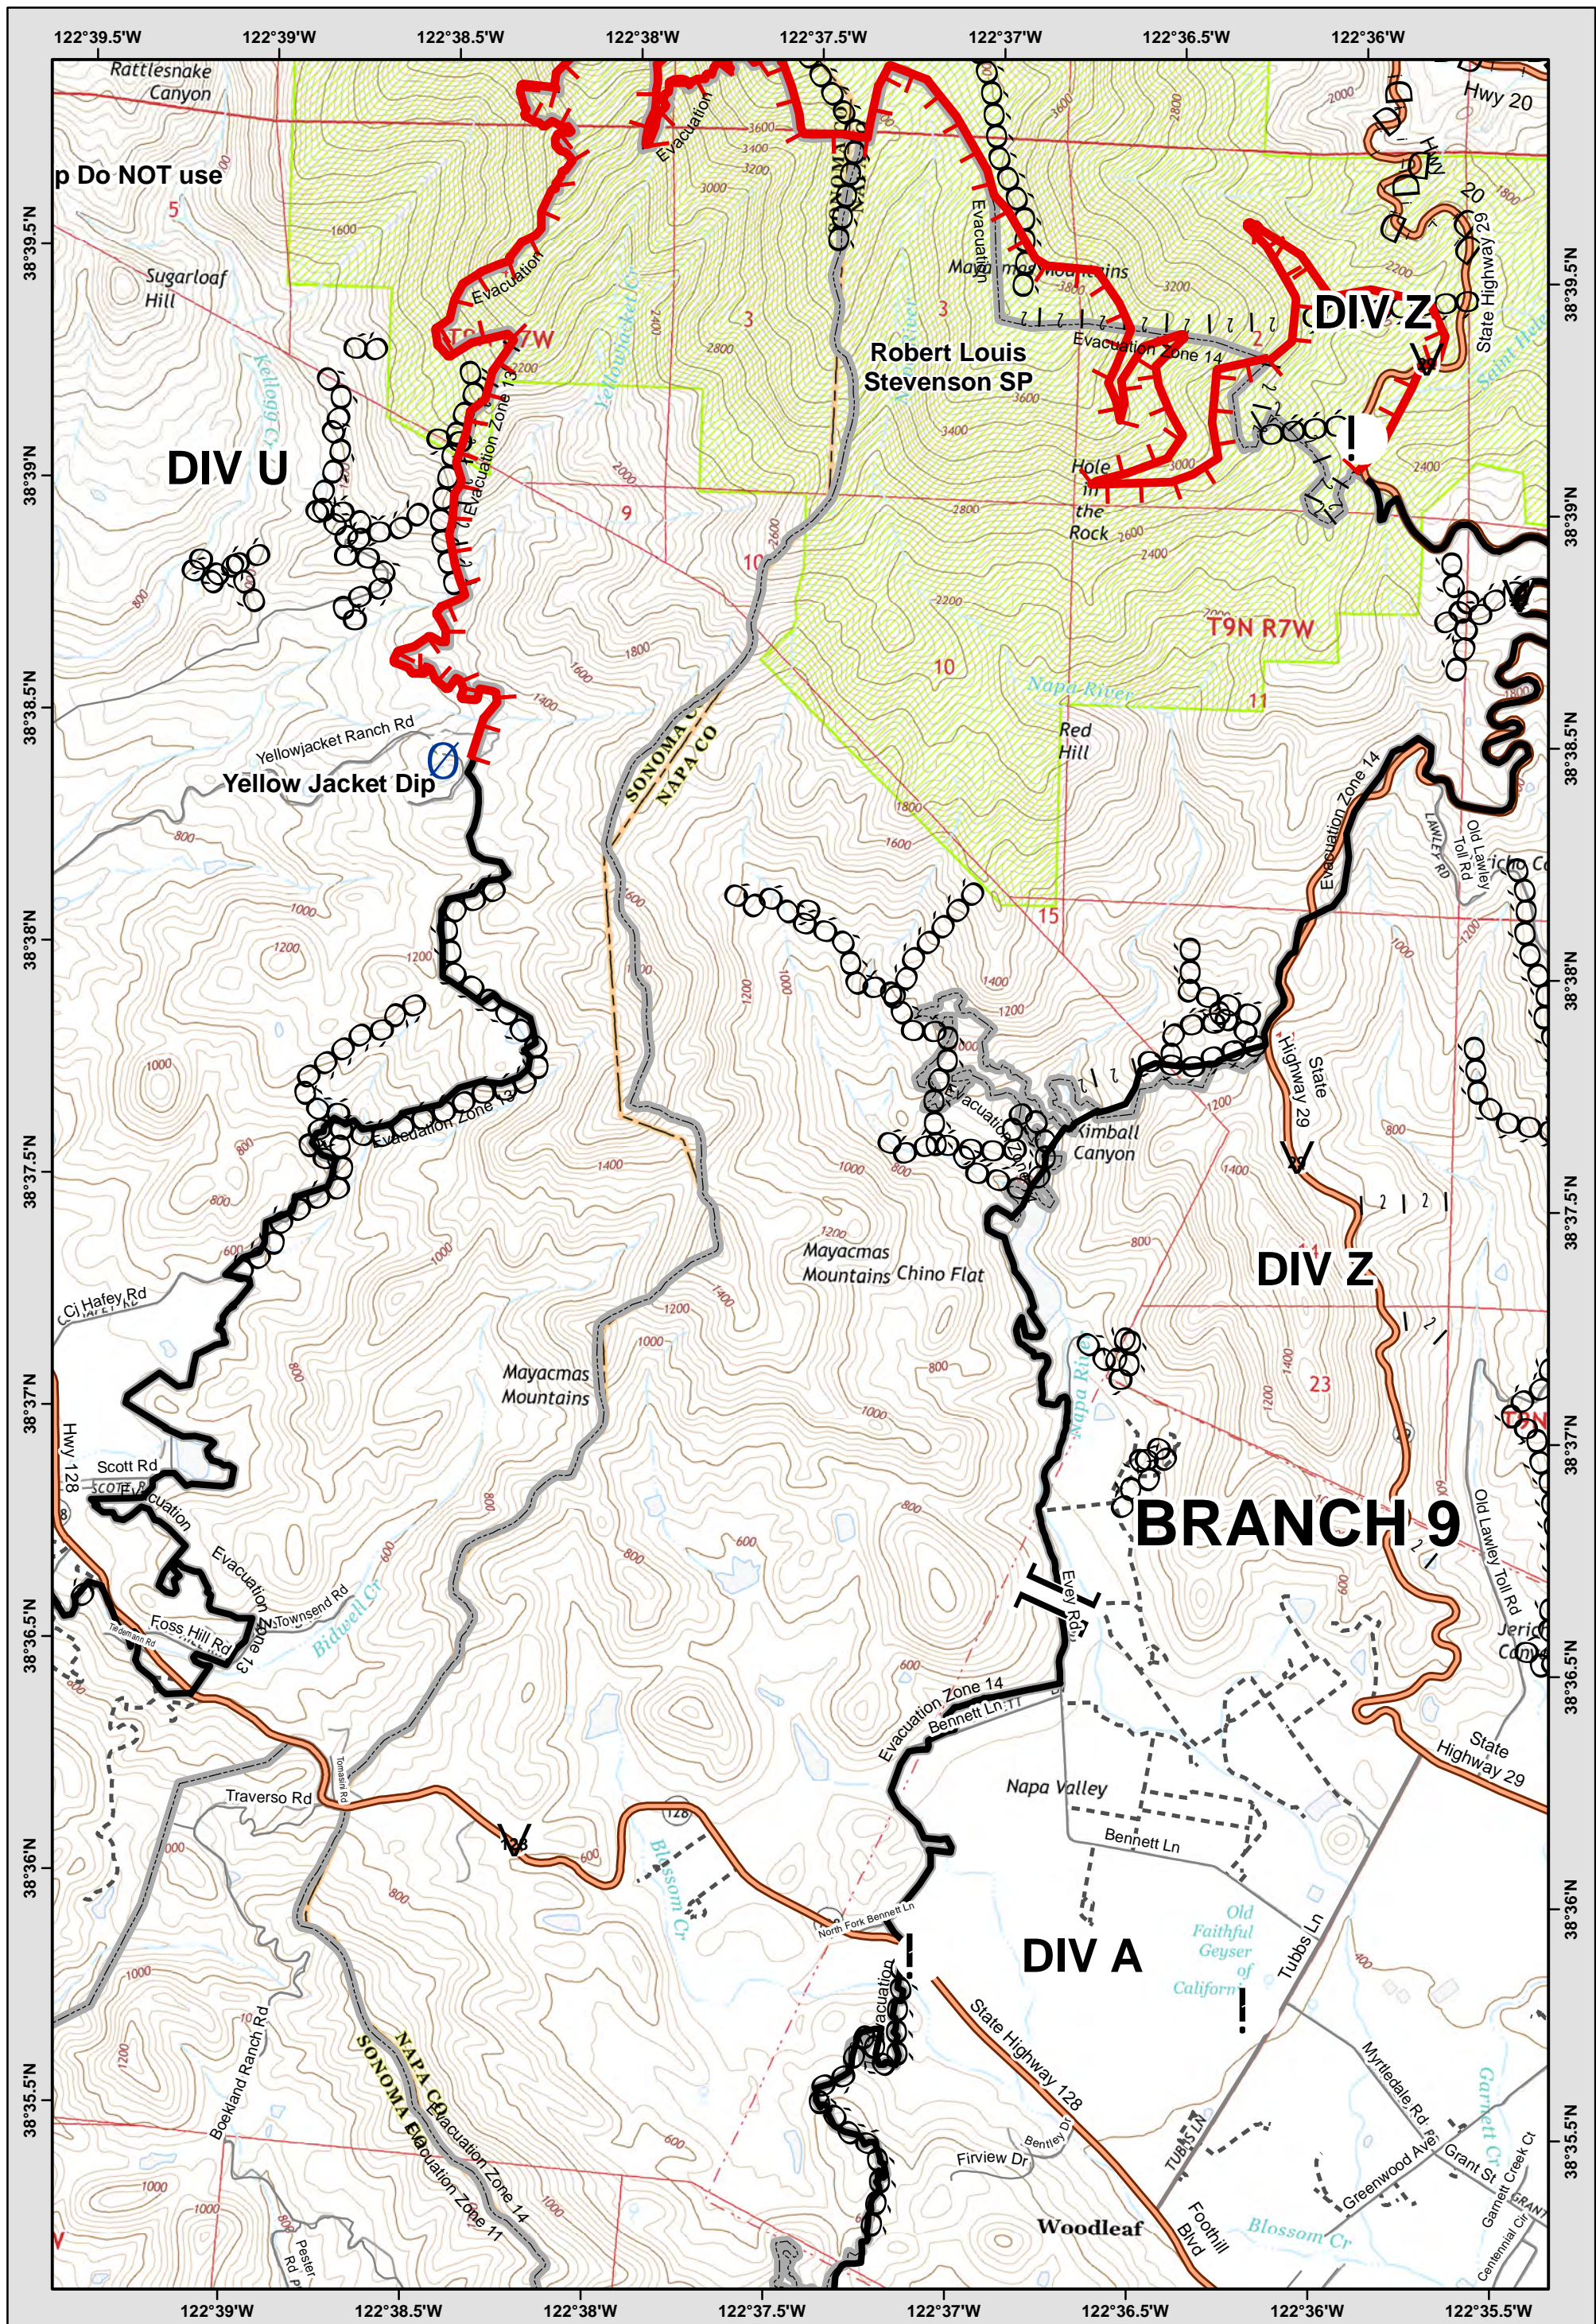

	10	11	12
	15	16	
	20	21	22

LEGEND: See last page for common ICS Symbology

Avoidance Area
 Evac-Repopulation Zones
 Mine Waste Hazard

Central LNU Complex
 CA-LNU-010104
IAP MAP
 OCT 21, 2017
 NAD83 1:24,000