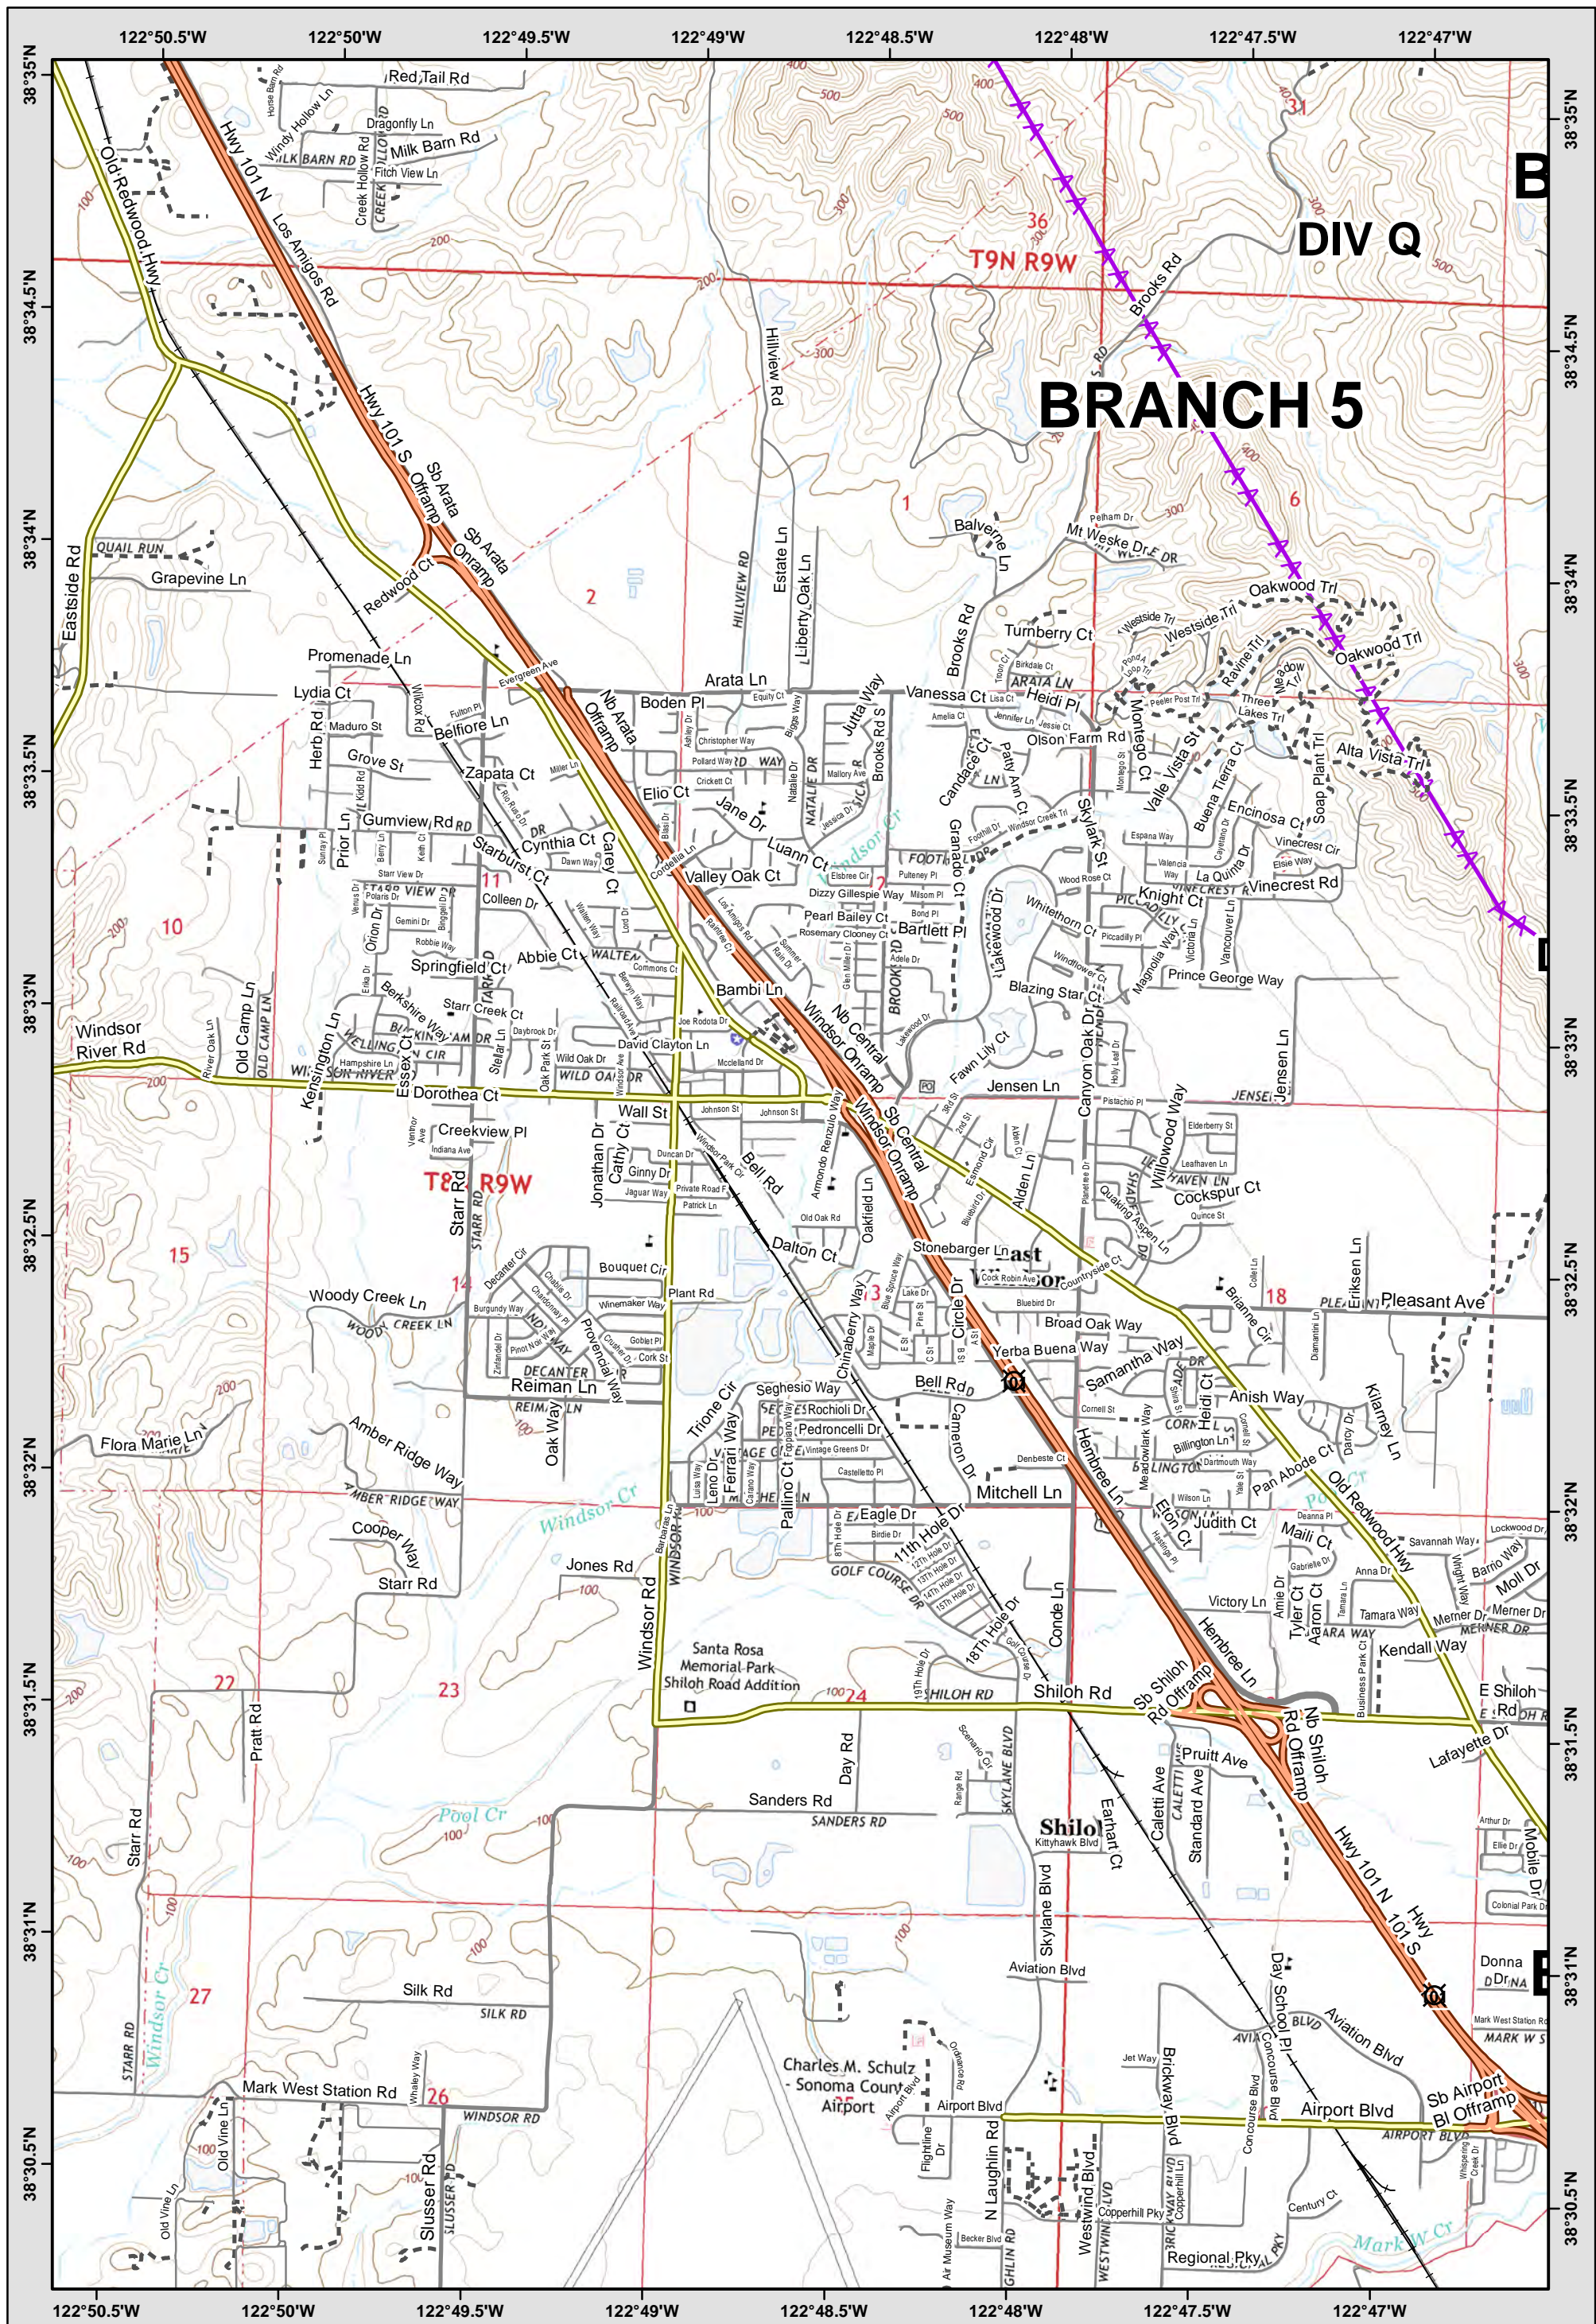

0	14	15
	0	19	
	0	0	24

LEGEND: See last page for common ICS Symbology

- Avoidance Area
- Mine Waste Hazard
- Evac-Repopulation Zones

Page: 19

0 1 Miles

Central LNU Complex
CA-LNU-010104
IAP MAP
OCT 21, 2017
NAD83 1:24,000