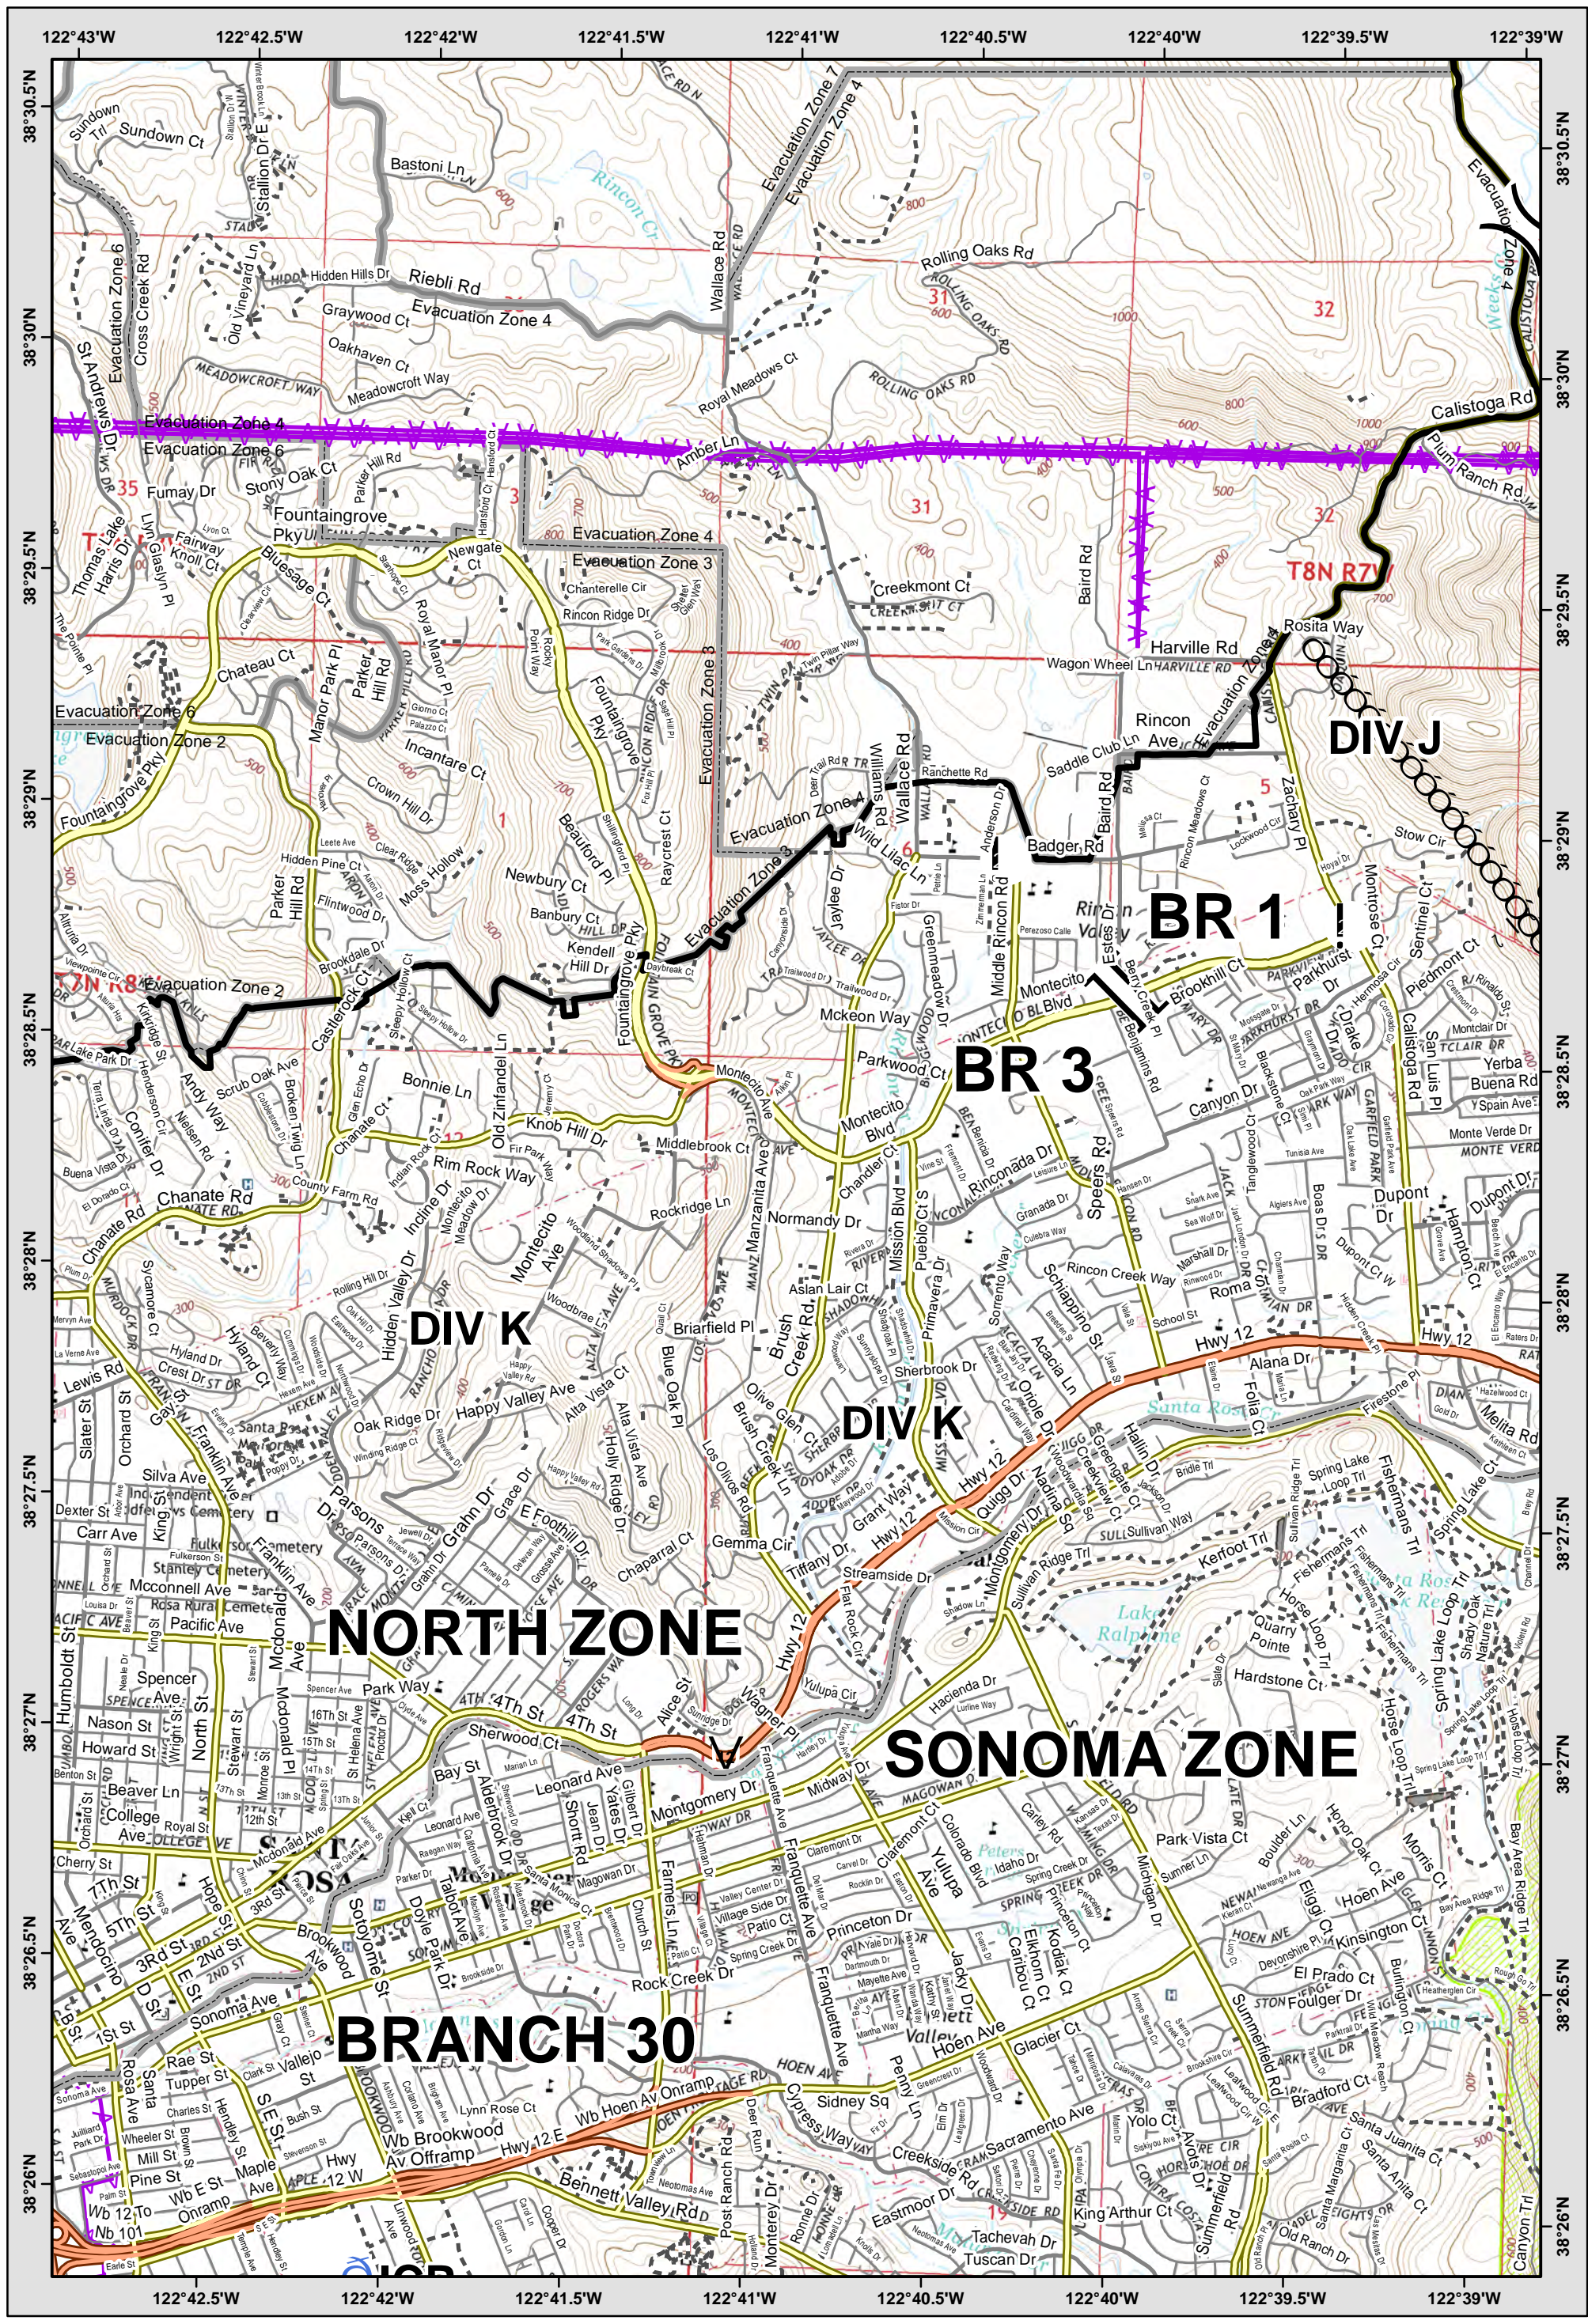

NORTH ZONE

SONOMA ZONE

BRANCH 30

BR 1

BR 3

DIV J

DIV K

	20	21	22
	24	25	
	0	30	31

LEGEND: See last page for common ICS Symbolry

Avoidance Area
Evac-Repopulation Zones

Mine Waste Hazard

Central LNU Complex
CA-LNU-010104
IAP MAP
OCT 21, 2017
NAD83 1:24,000