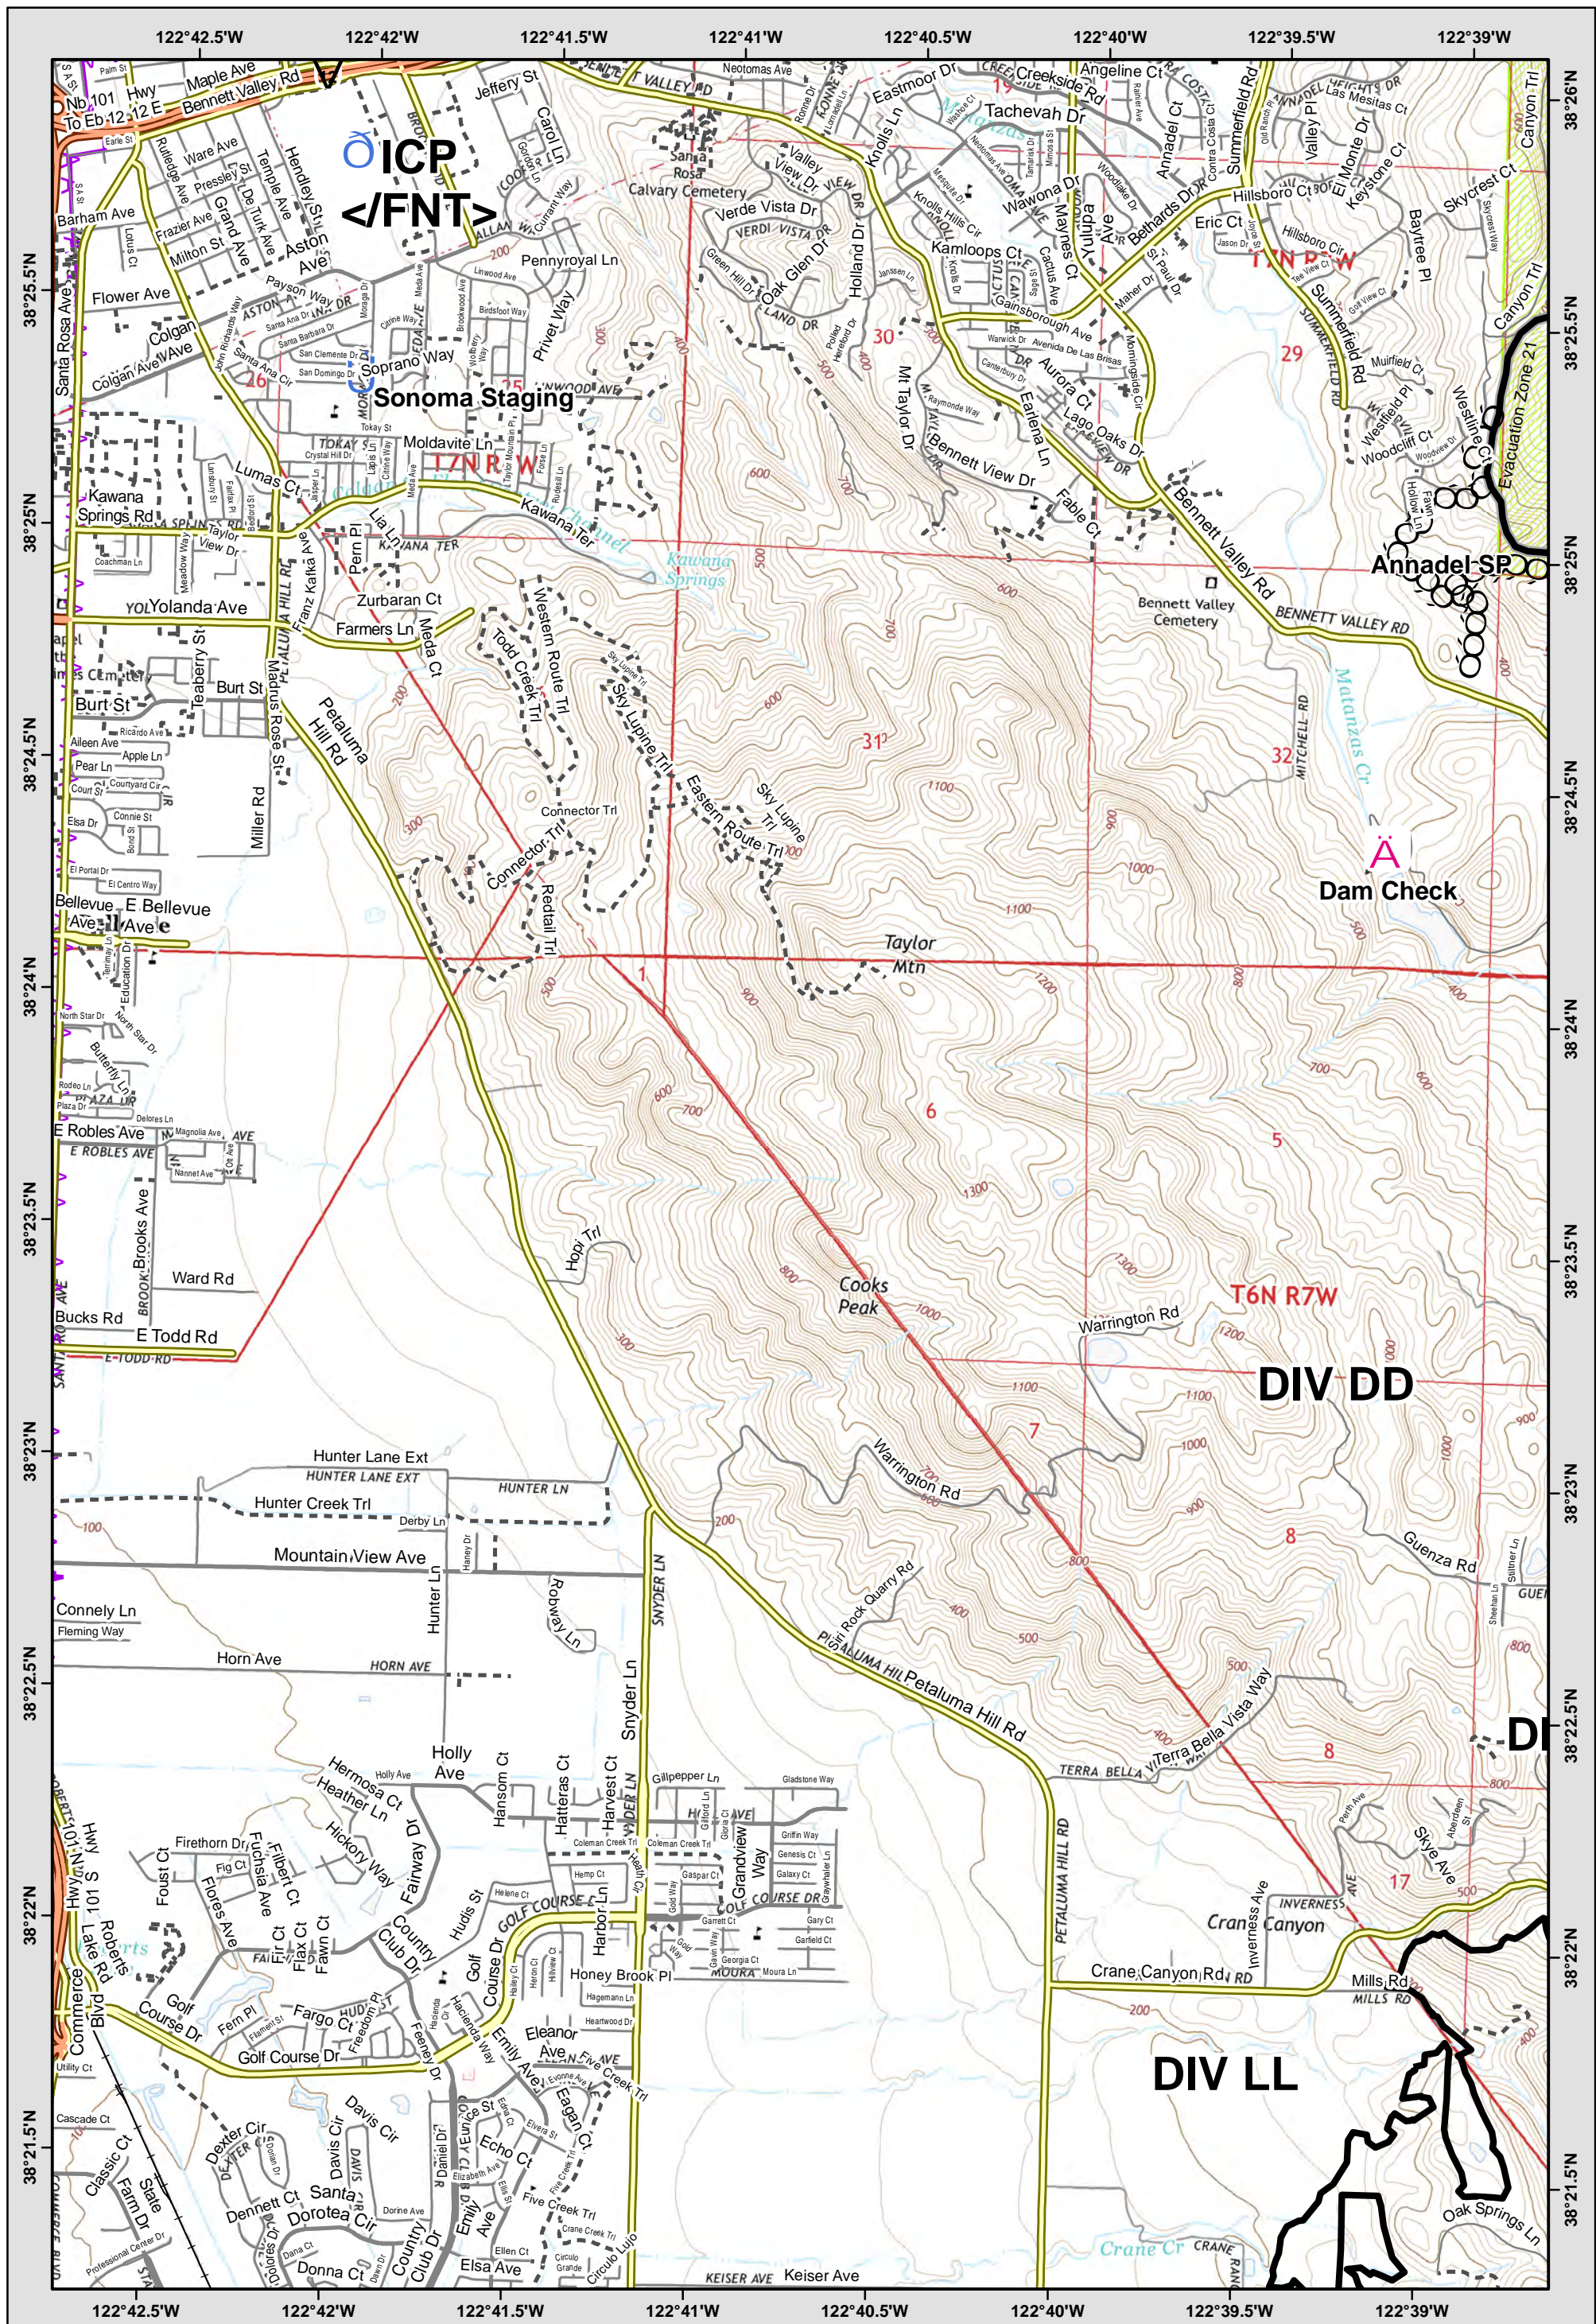

	24	25	26
	0	30	
	0	36	37

LEGEND: See last page for common ICS Symbology

- Avoidance Area
- Mine Waste Hazard
- Evac-Repopulation Zones

Page: 30

0 1 Miles

Central LNU Complex
 CA-LNU-010104
IAP MAP
 OCT 21, 2017
 NAD83 1:24,000