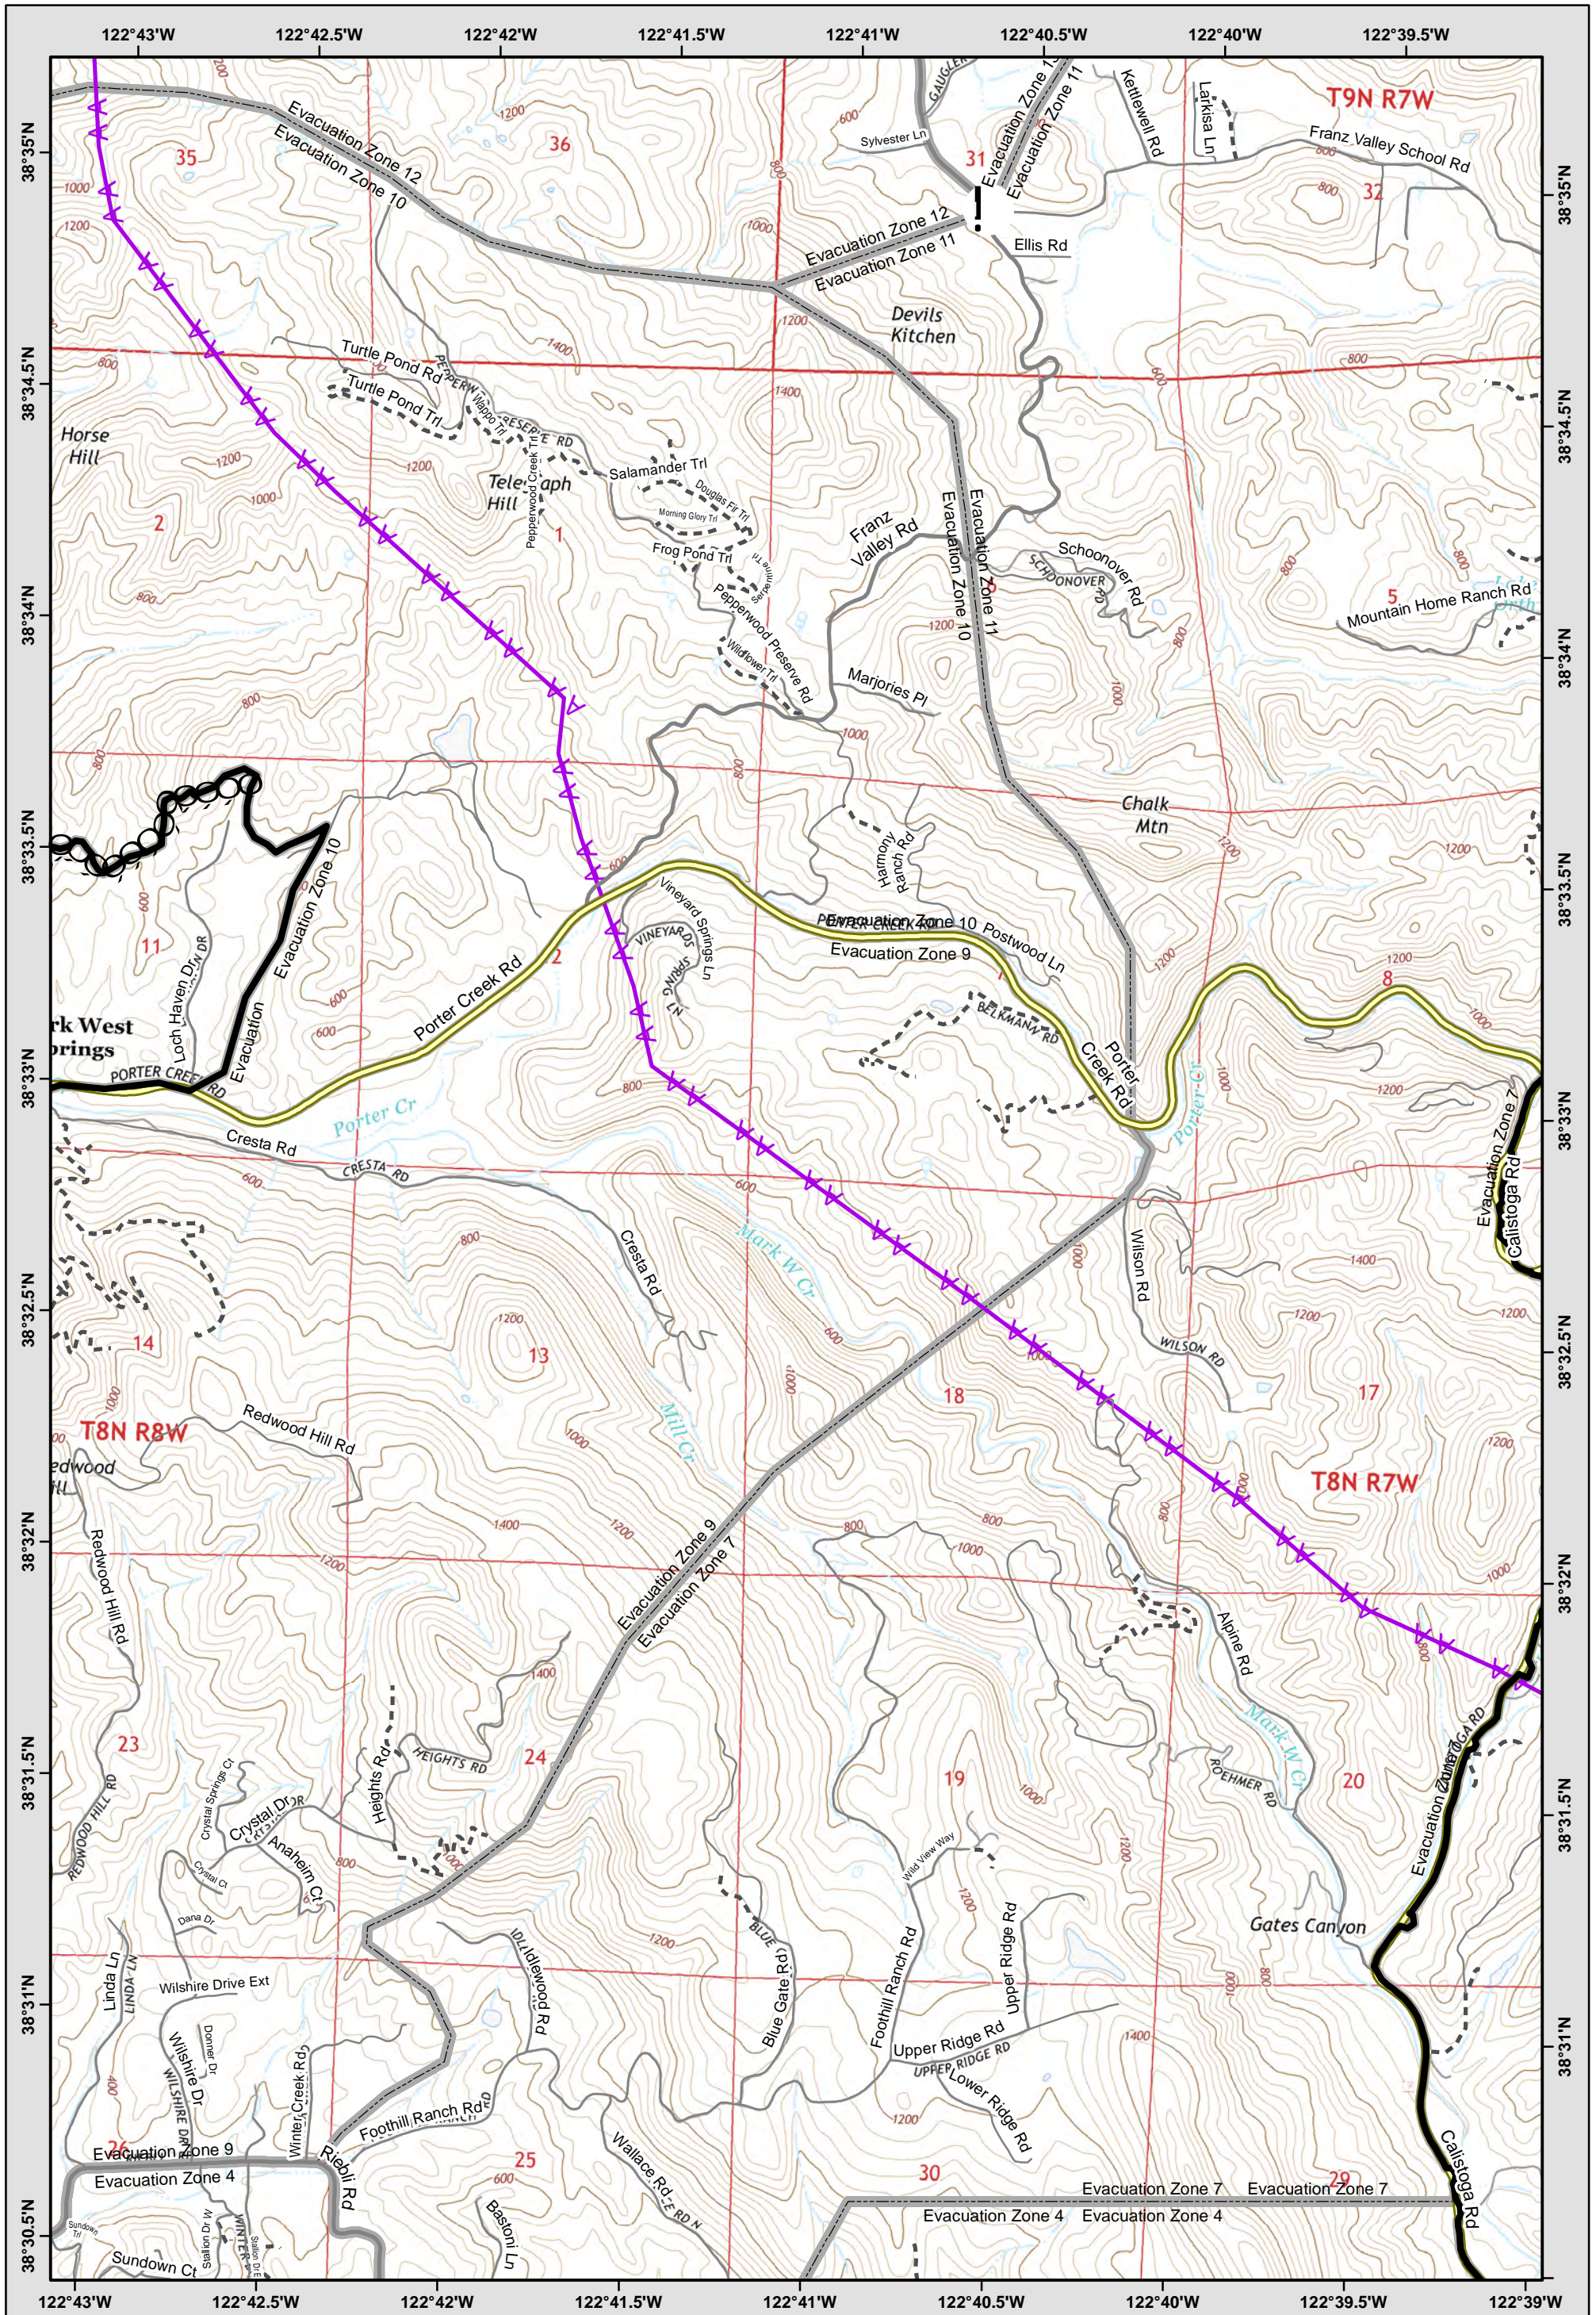

15	16	17
	20	21	
	24	25	26

LEGEND: See last page for common ICS Symbology

- Avoidance Area
- Evac-Repopulation Zones
- Mine Waste Hazard

Central LNU Complex
CA-LNU-010104
IAP MAP
OCT 21, 2017
NAD83 1:24,000