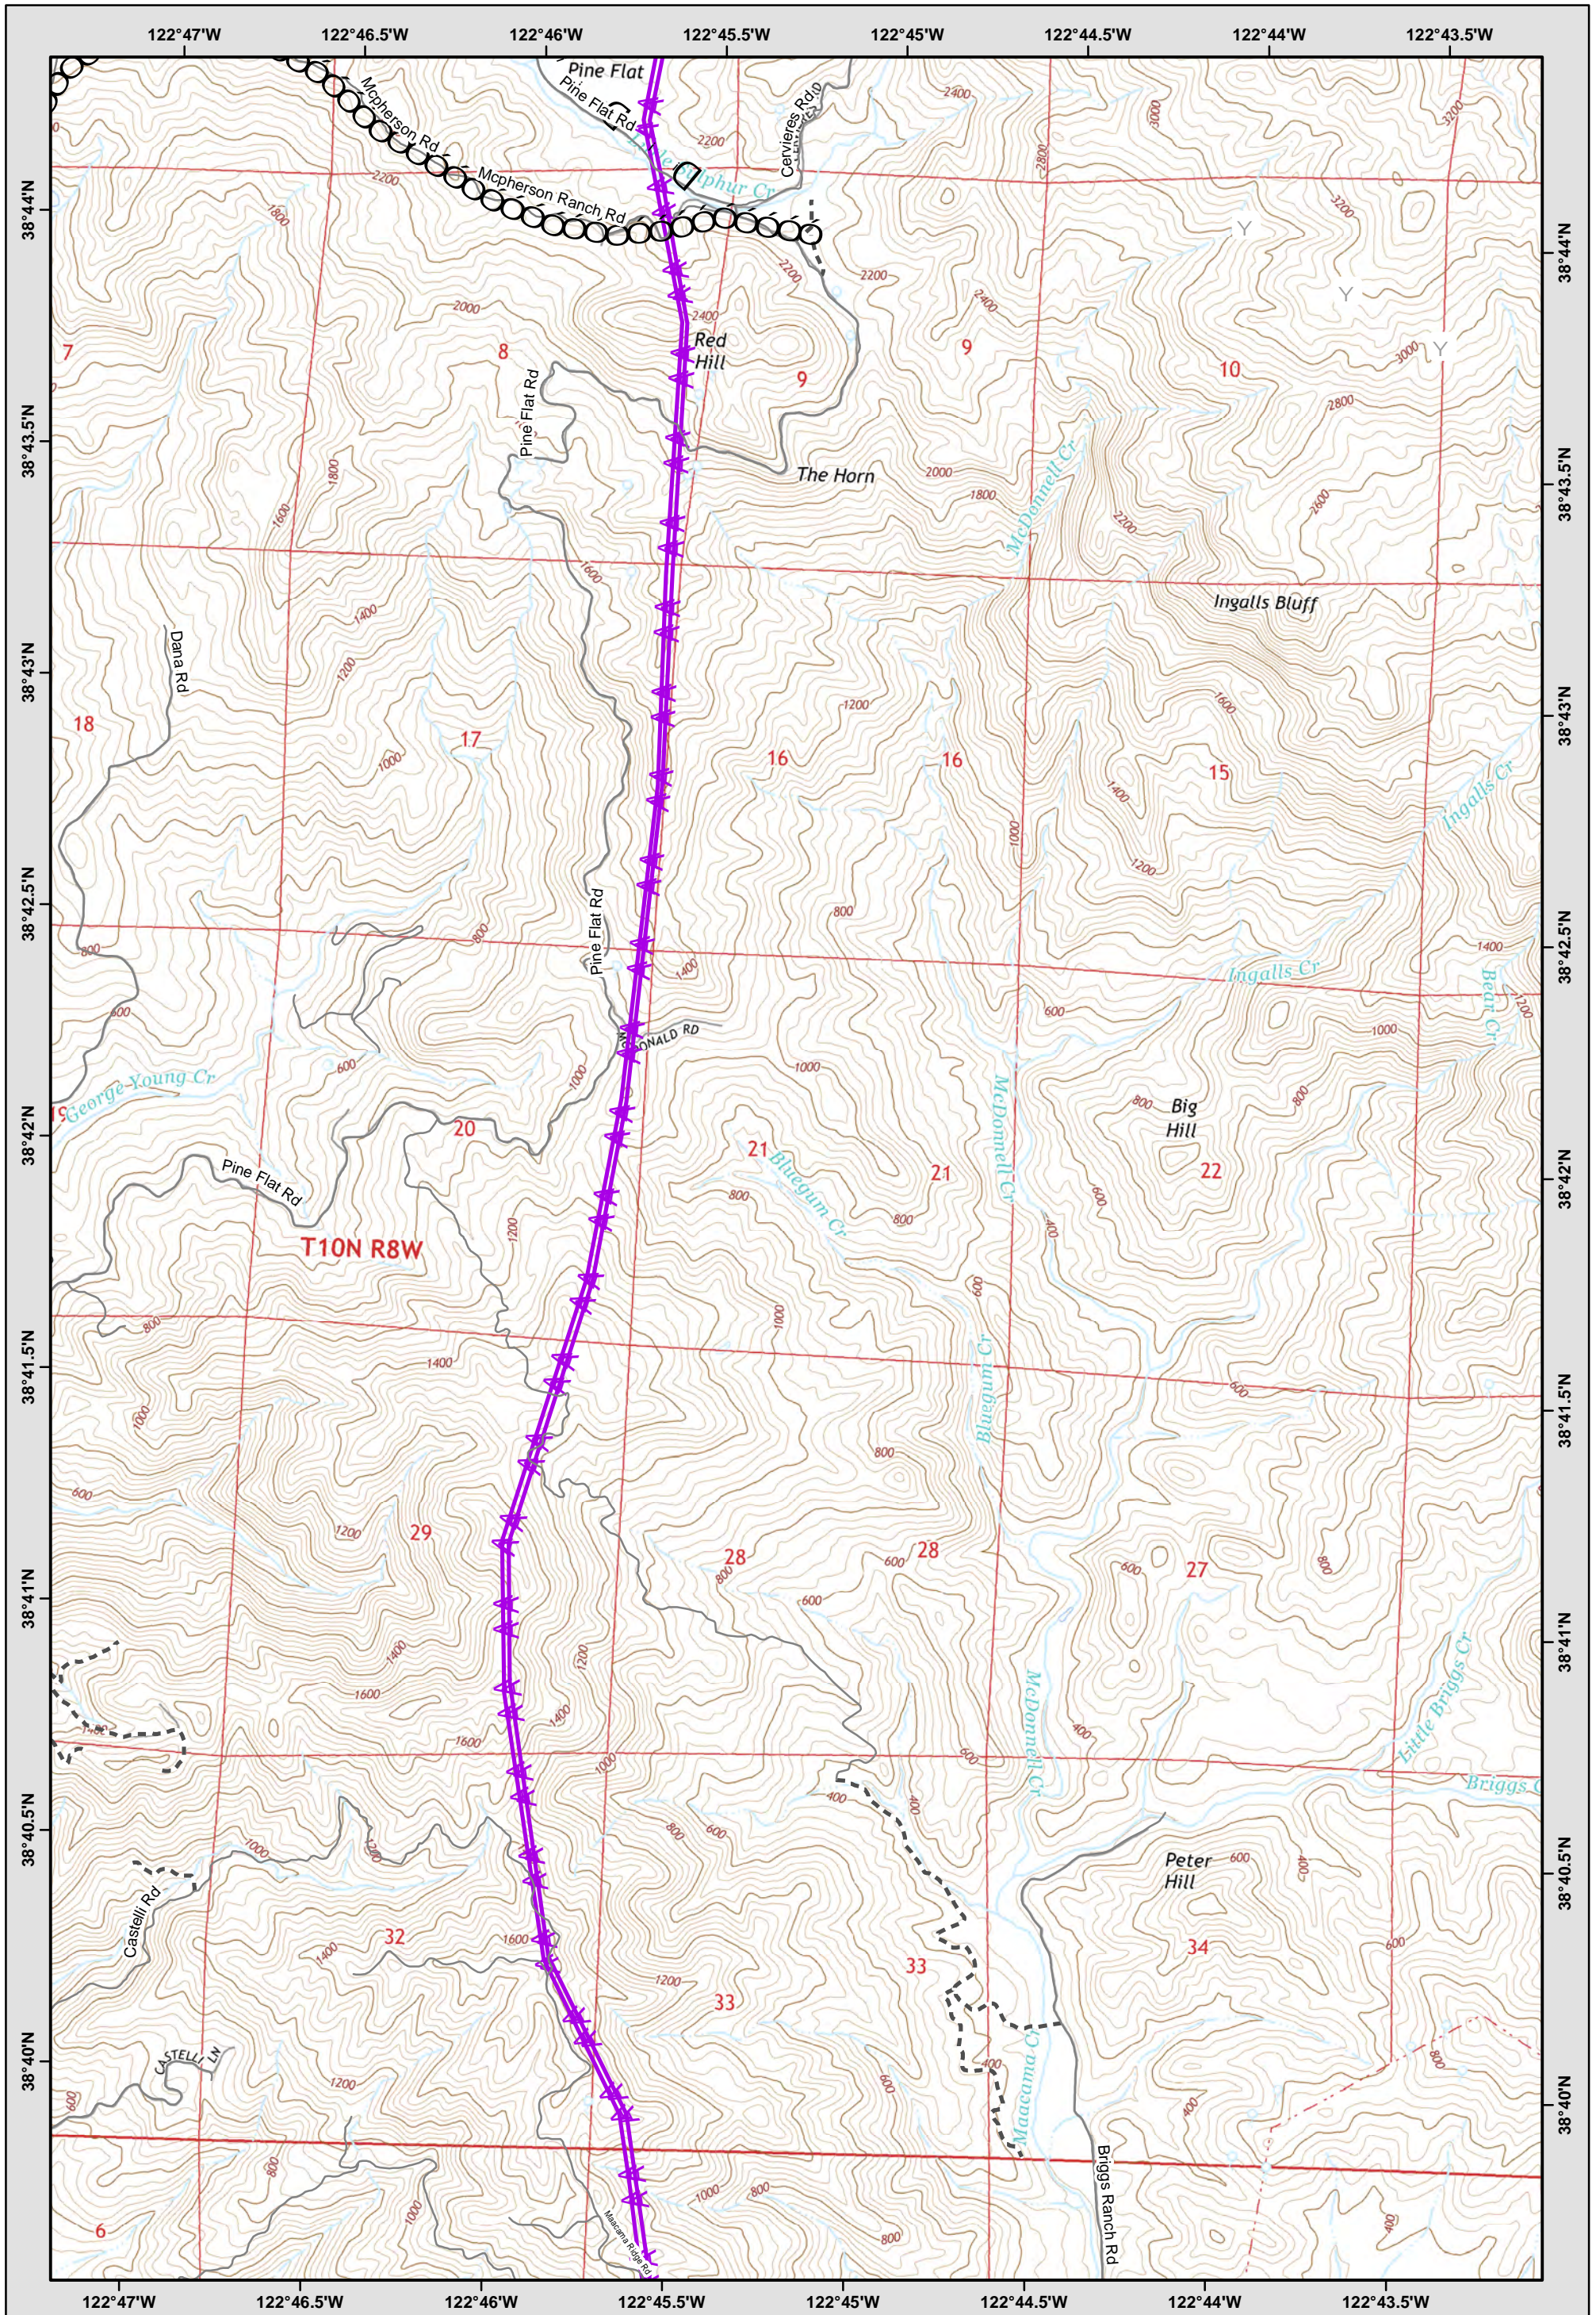

Page Grid

6	0	0
9	10	
14	15	16

LEGEND: See last page for common ICS Symbology

- Avoidance Area
- Mine Waste Hazard
- Evac-Repopulation Zones

Central LNU Complex
CA-LNU-010104
IAP MAP
OCT 21, 2017
NAD83 1:24,000