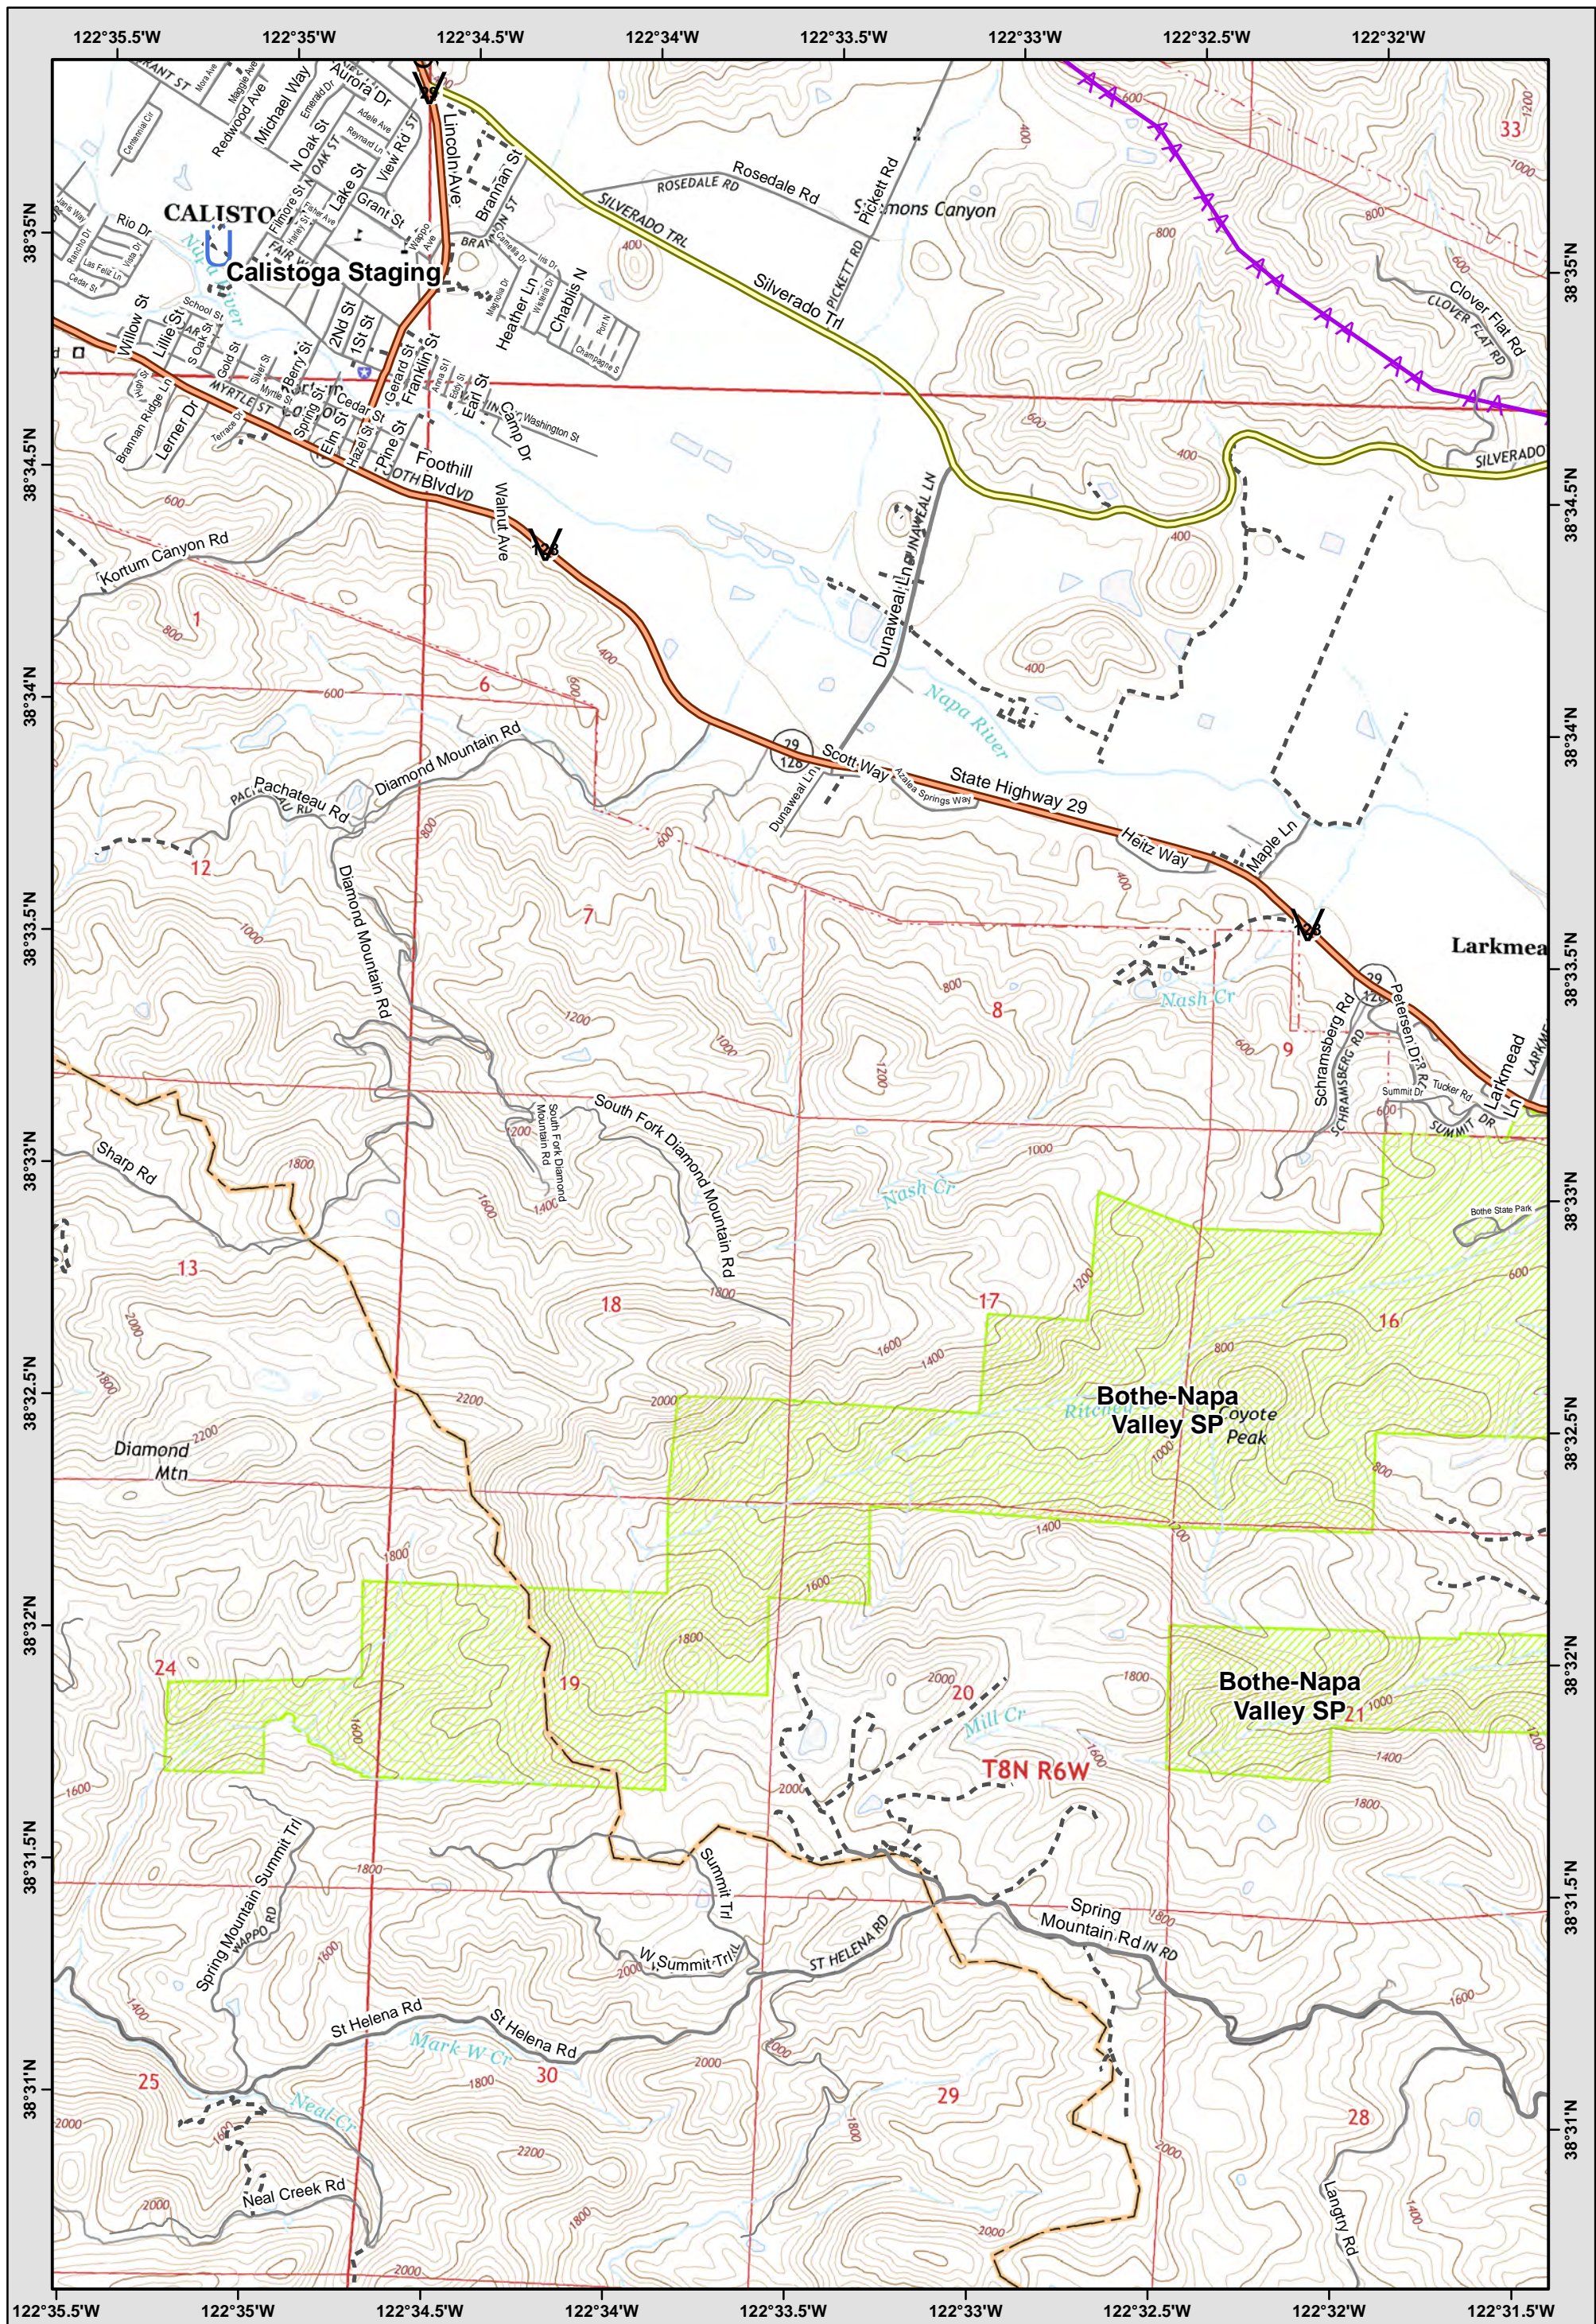

17	18	0
	22	23	
	26	27	28

LEGEND: See last page for common ICS Symbology

- Avoidance Area
- Mine Waste Hazard
- Evac-Repopulation Zones

Central LNU Complex
CA-LNU-010104
IAP MAP
OCT 21, 2017
NAD83 1:24,000