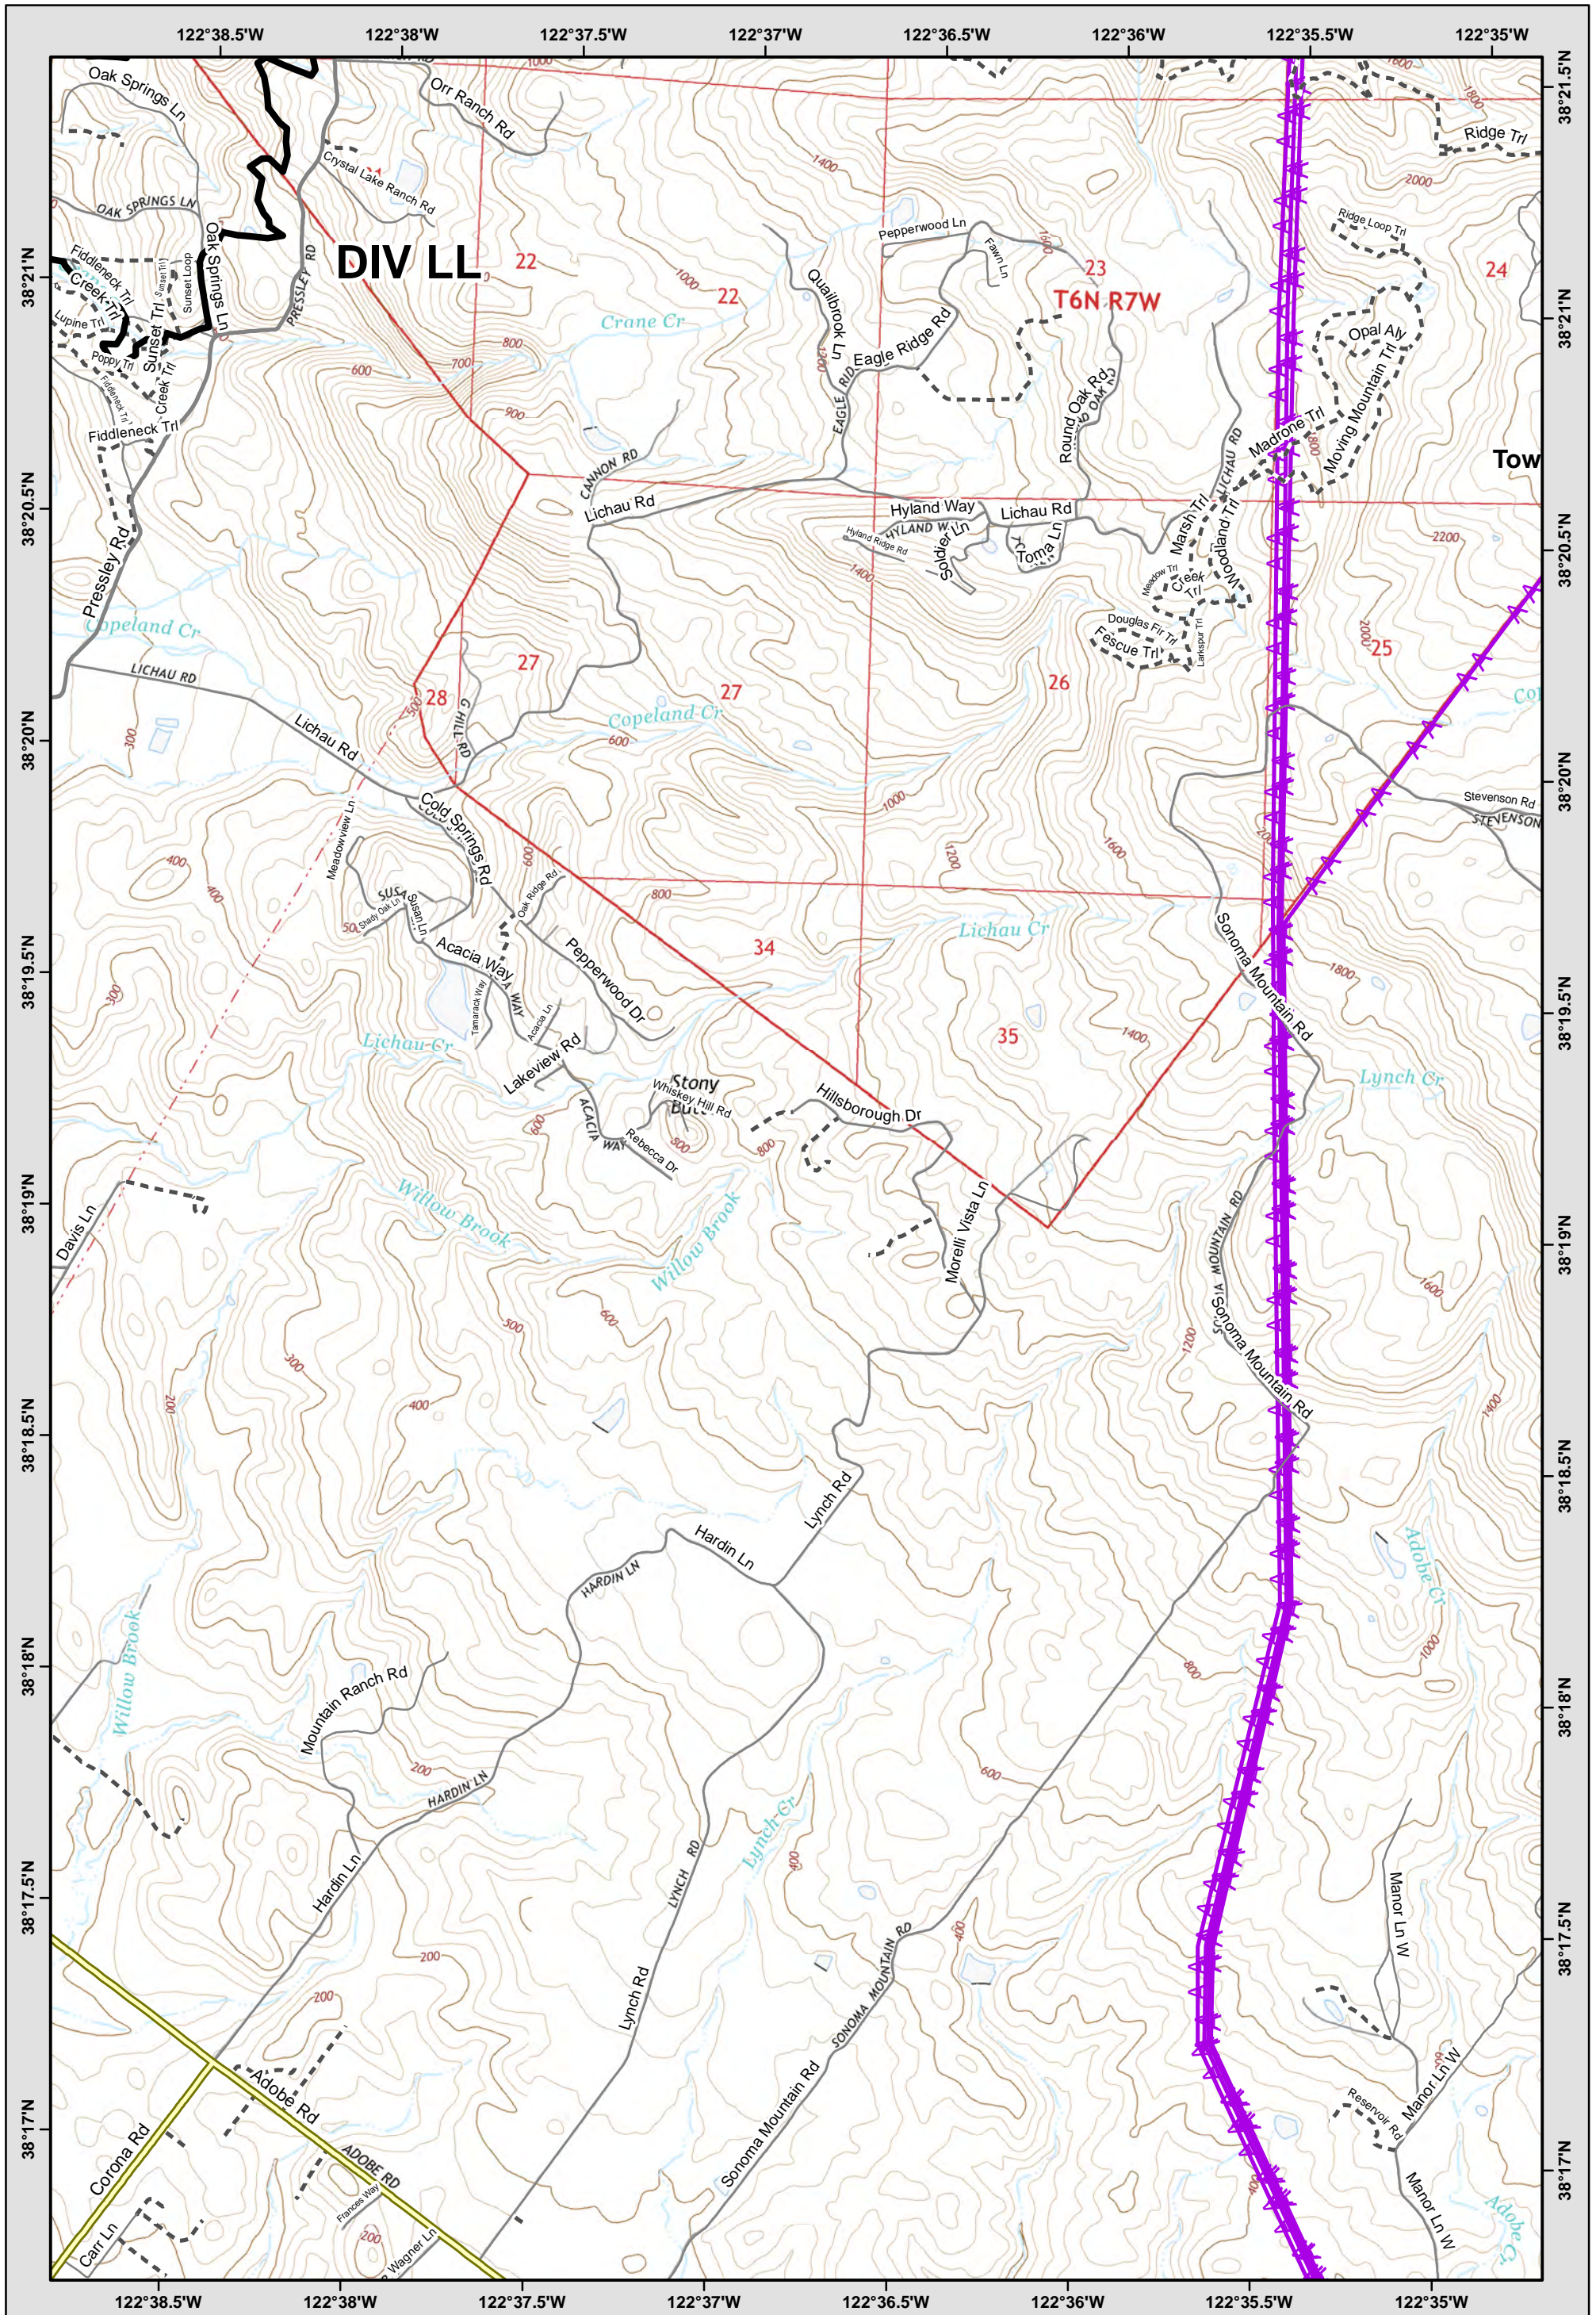

DIV LL

	0	30	31
	0	36	
	0	0	0

LEGEND: See last page for common ICS Symbology

- Avoidance Area
- Mine Waste Hazard
- Evac-Repopulation Zones

Central LNU Complex
 CA-LNU-010104
IAP MAP
 OCT 21, 2017
 NAD83 1:24,000