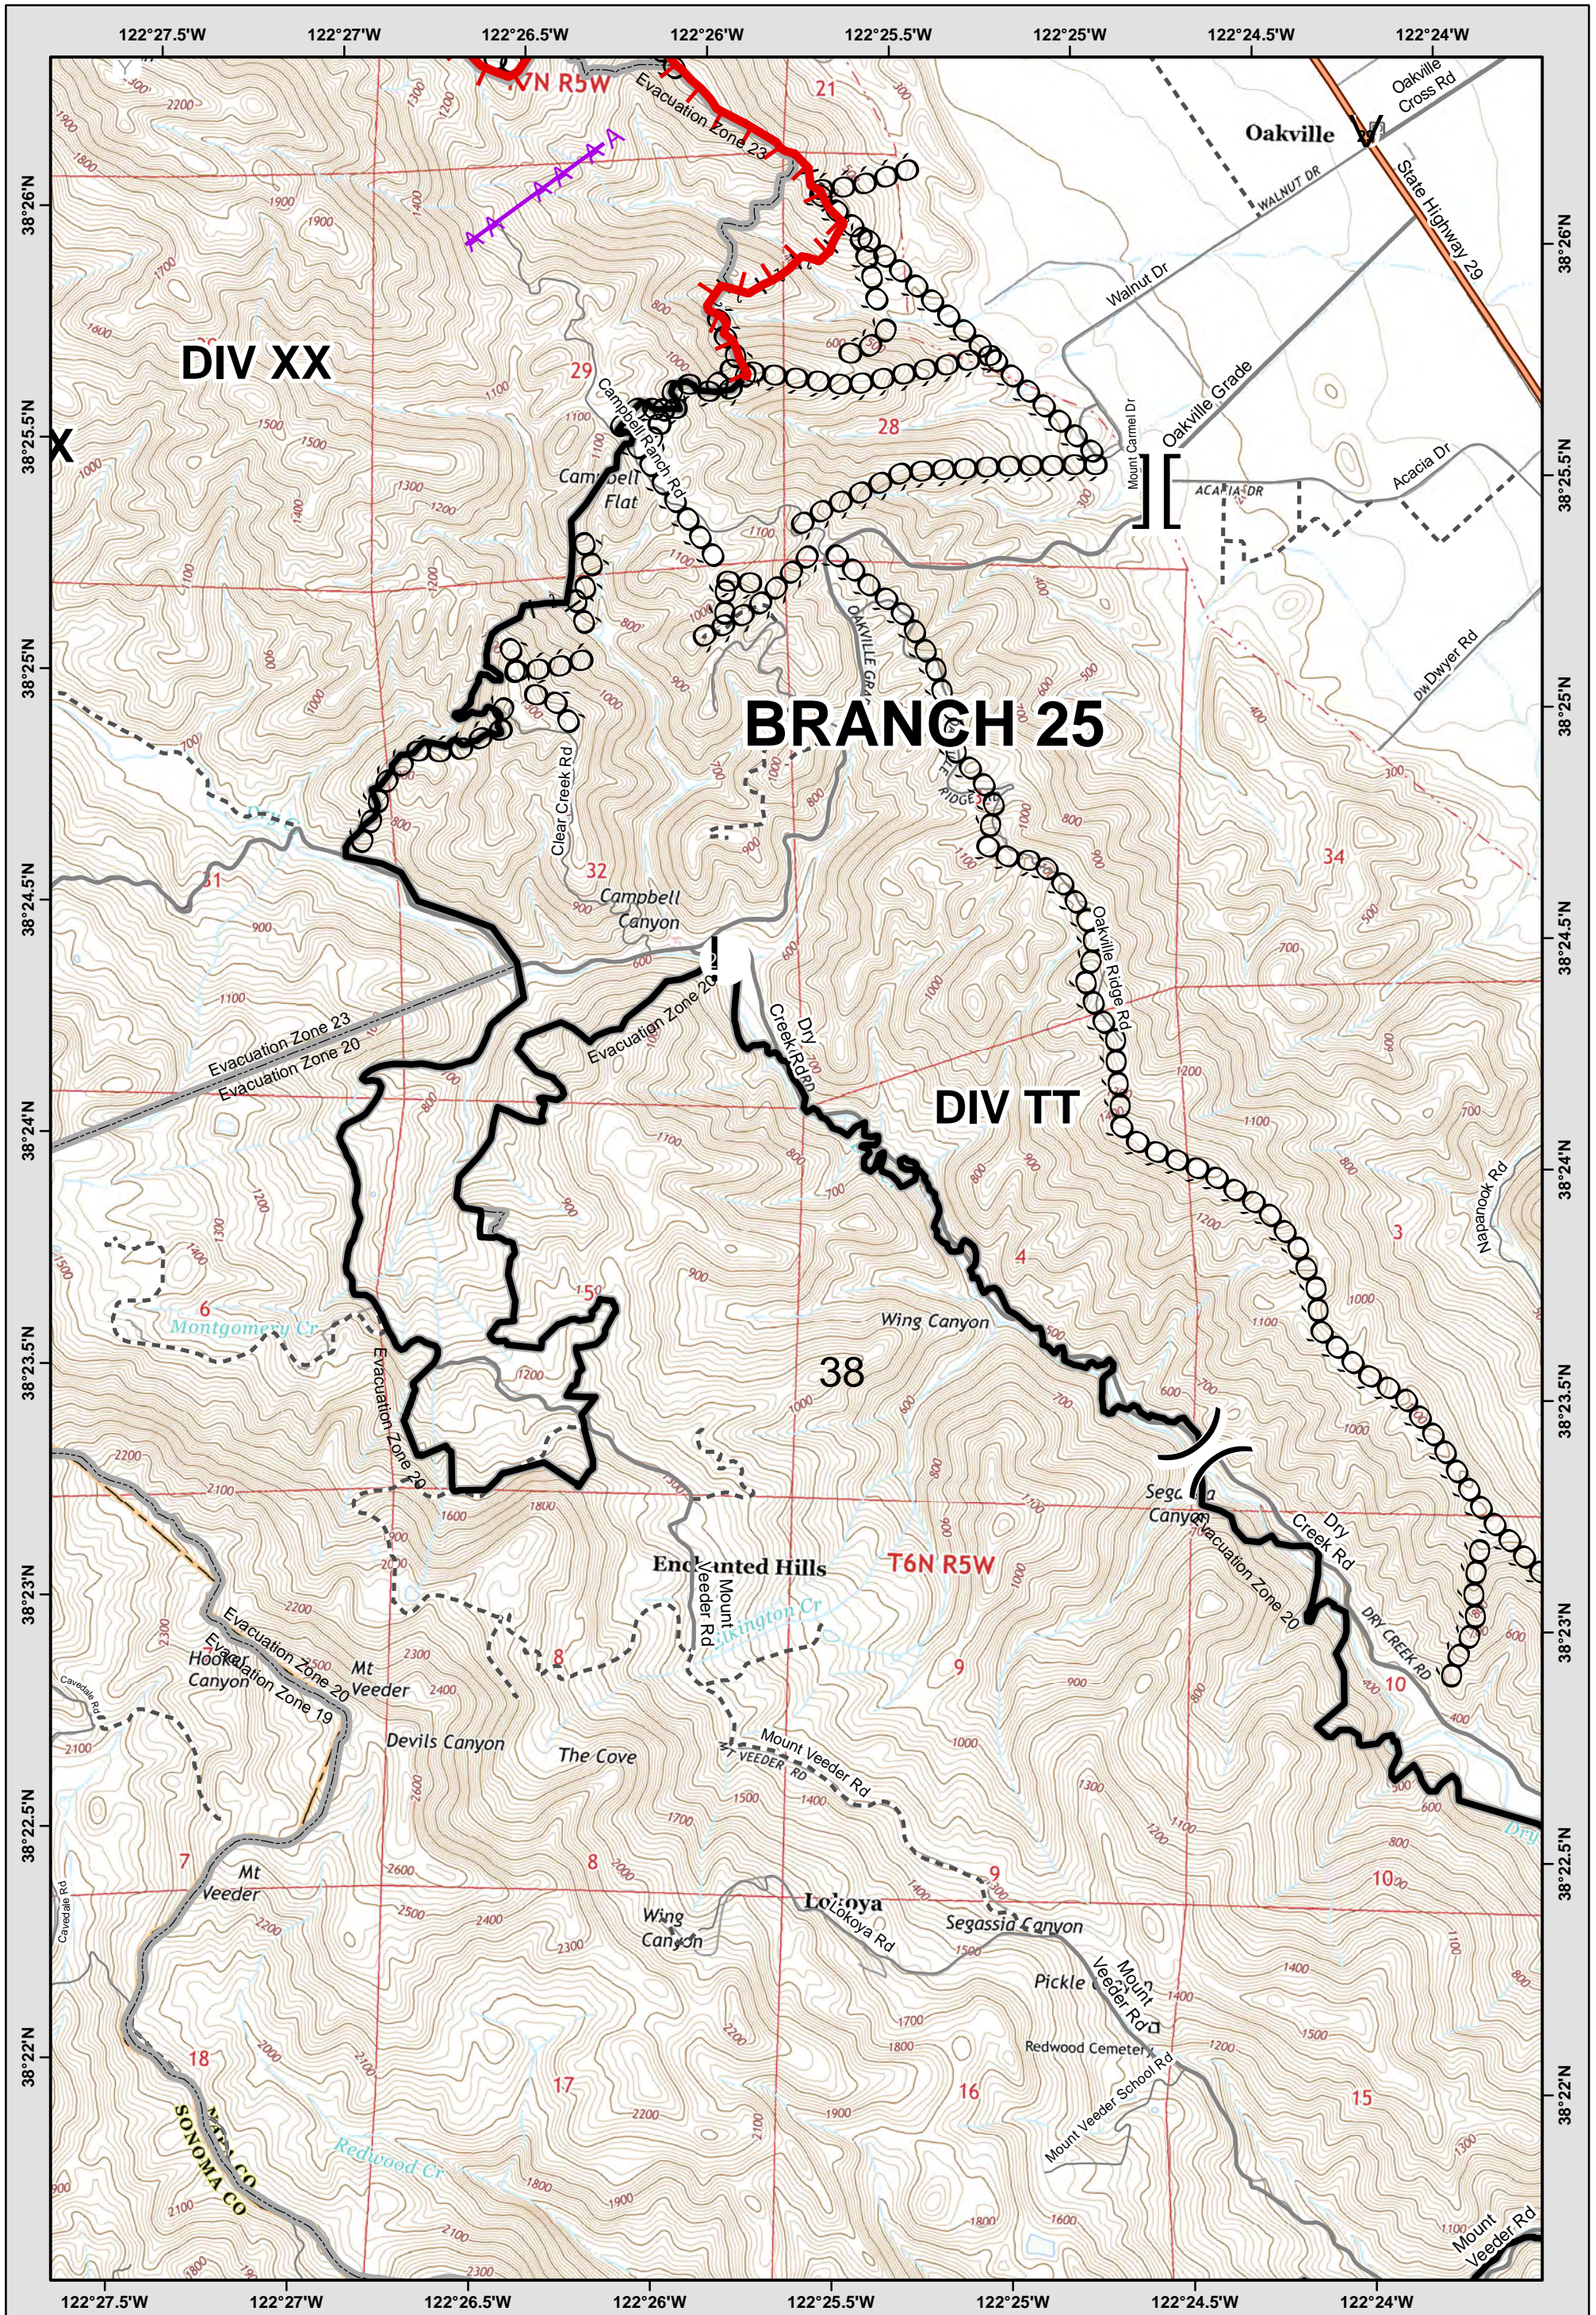

28	29	0
	33	34	
	39	0	41

LEGEND: See last page for common ICS Symbology

- Avoidance Area
- Mine Waste Hazard
- Evac-Repopulation Zones

Central LNU Complex
CA-LNU-010104
IAP MAP
OCT 21, 2017
NAD83 1:24,000