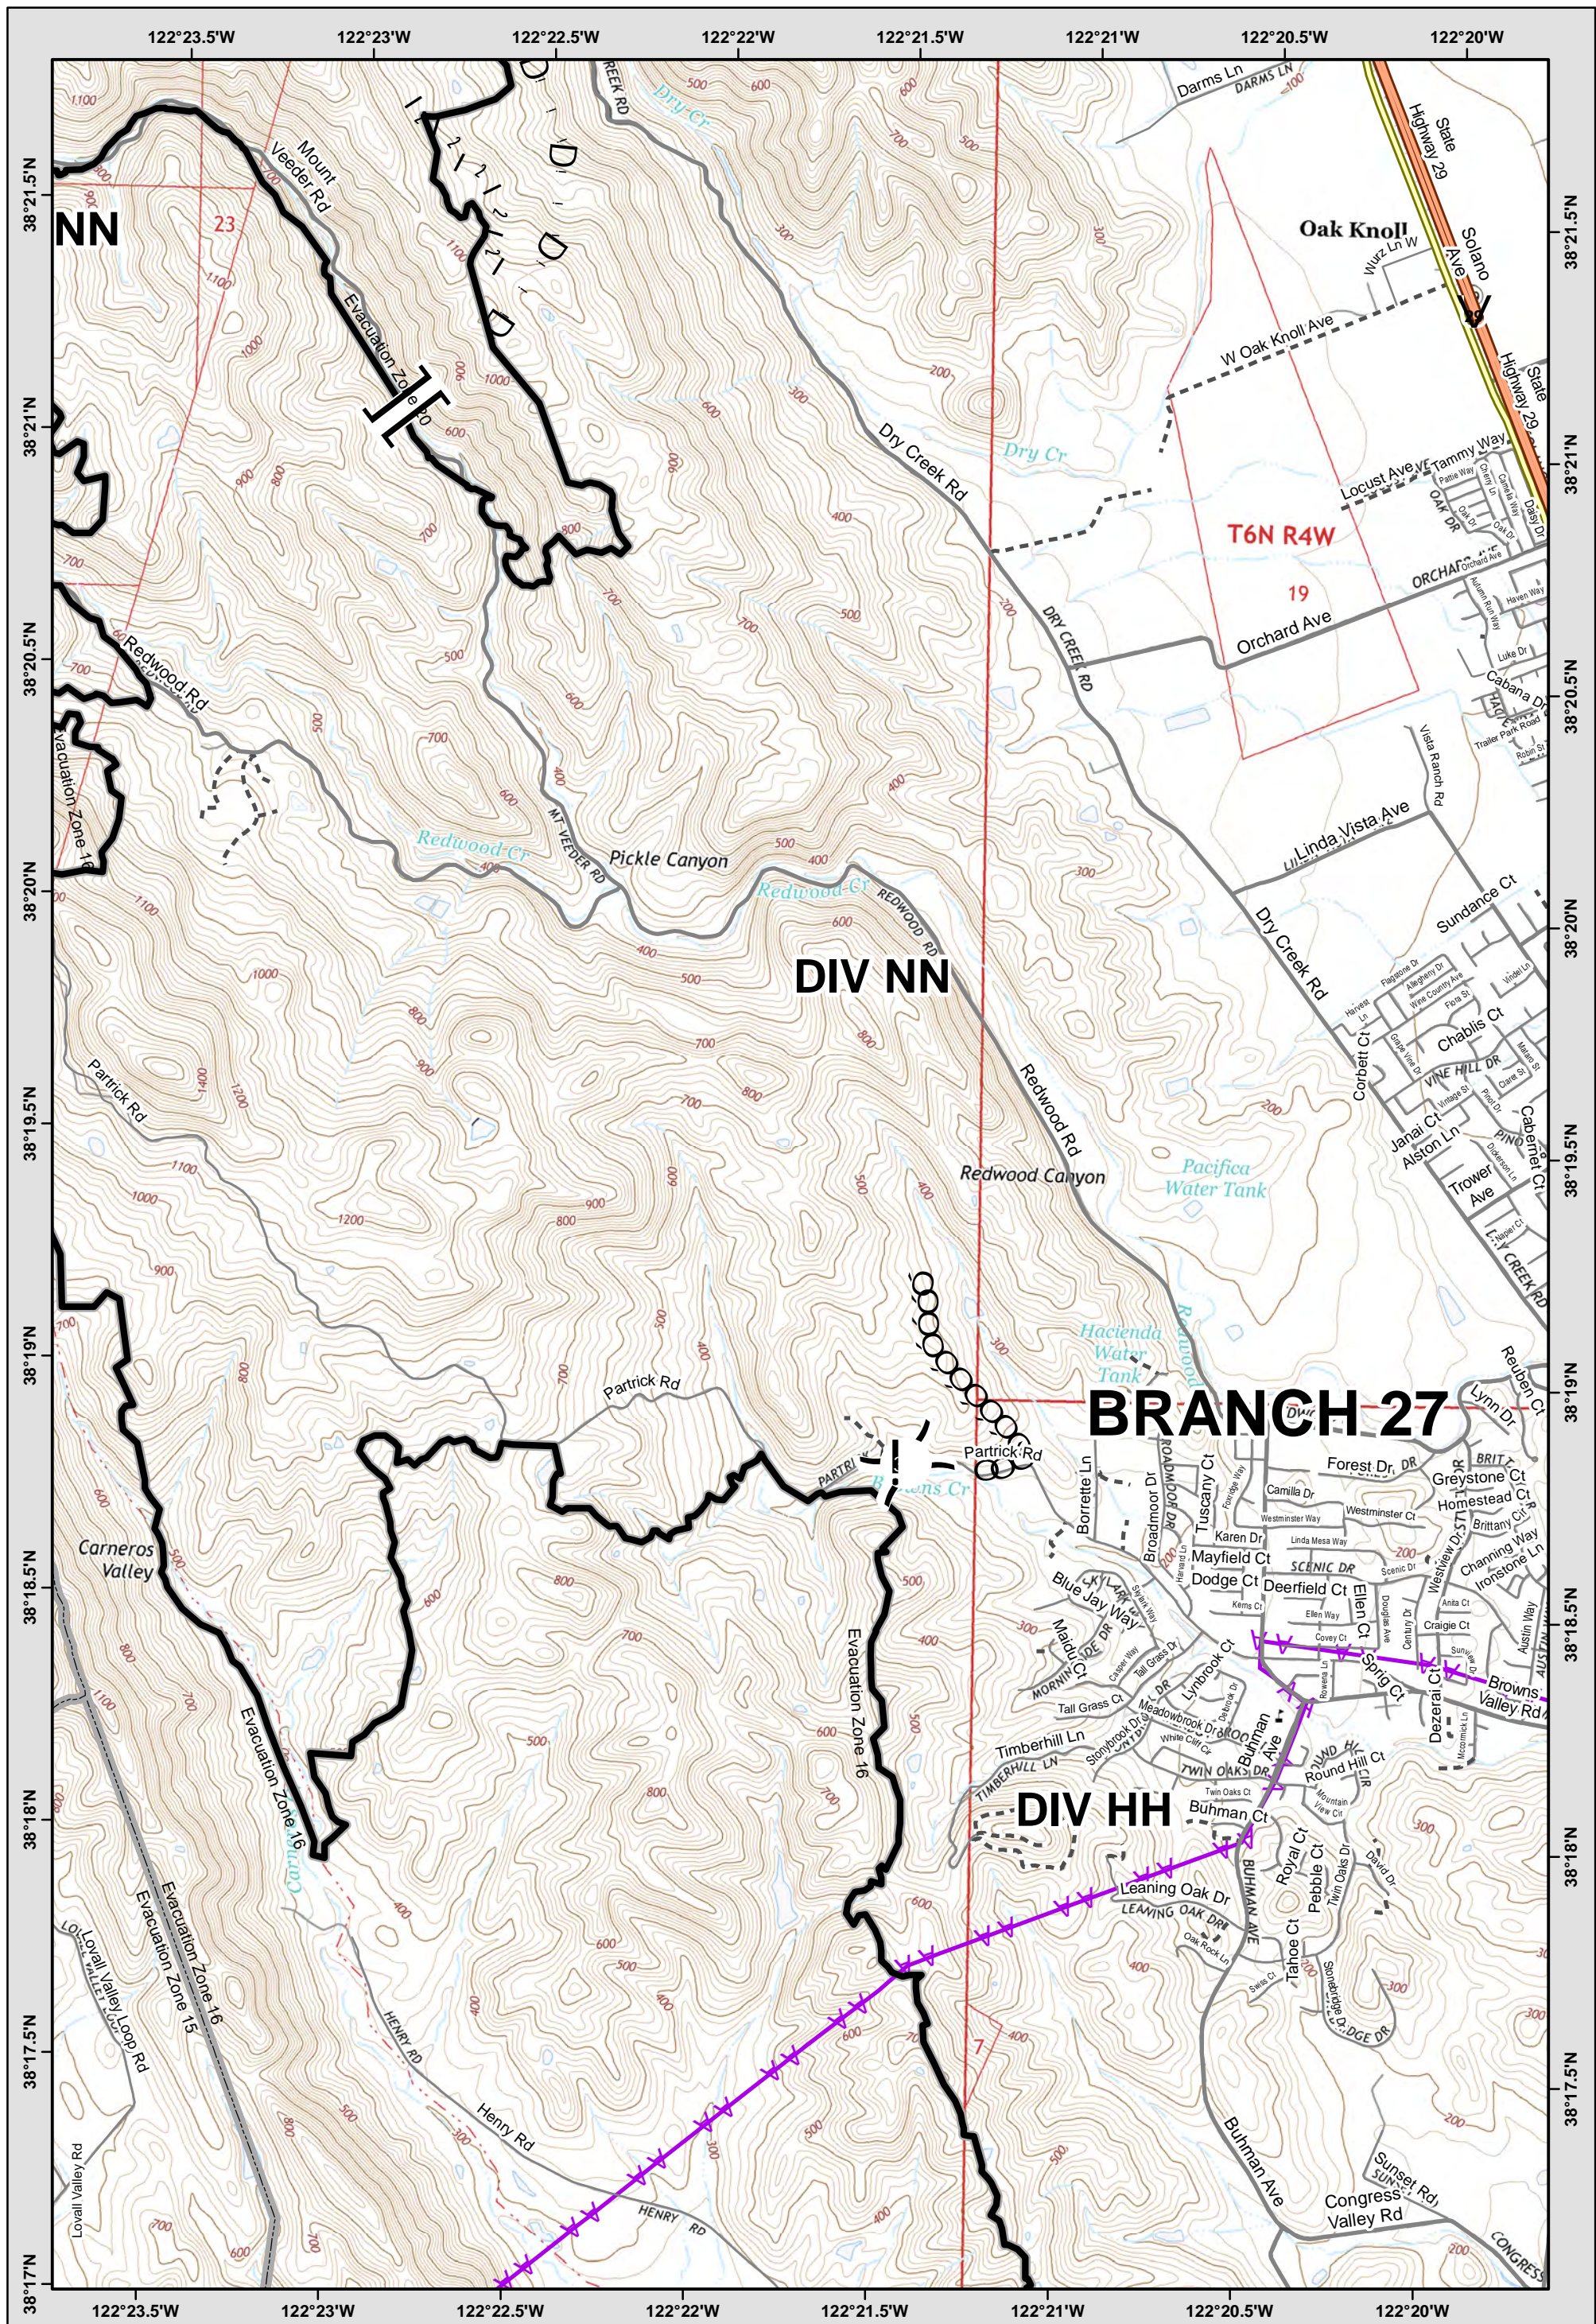

	33	34	0
	39	40	
	0	0	0

LEGEND: See last page for common ICS Symbology

Avoidance Area
 Evac-Repopulation Zones
 Mine Waste Hazard

Central LNU Complex
 CA-LNU-010104
IAP MAP
 OCT 21, 2017
 NAD83 1:24,000

	34	0	0
	0	41	
	0	0	0