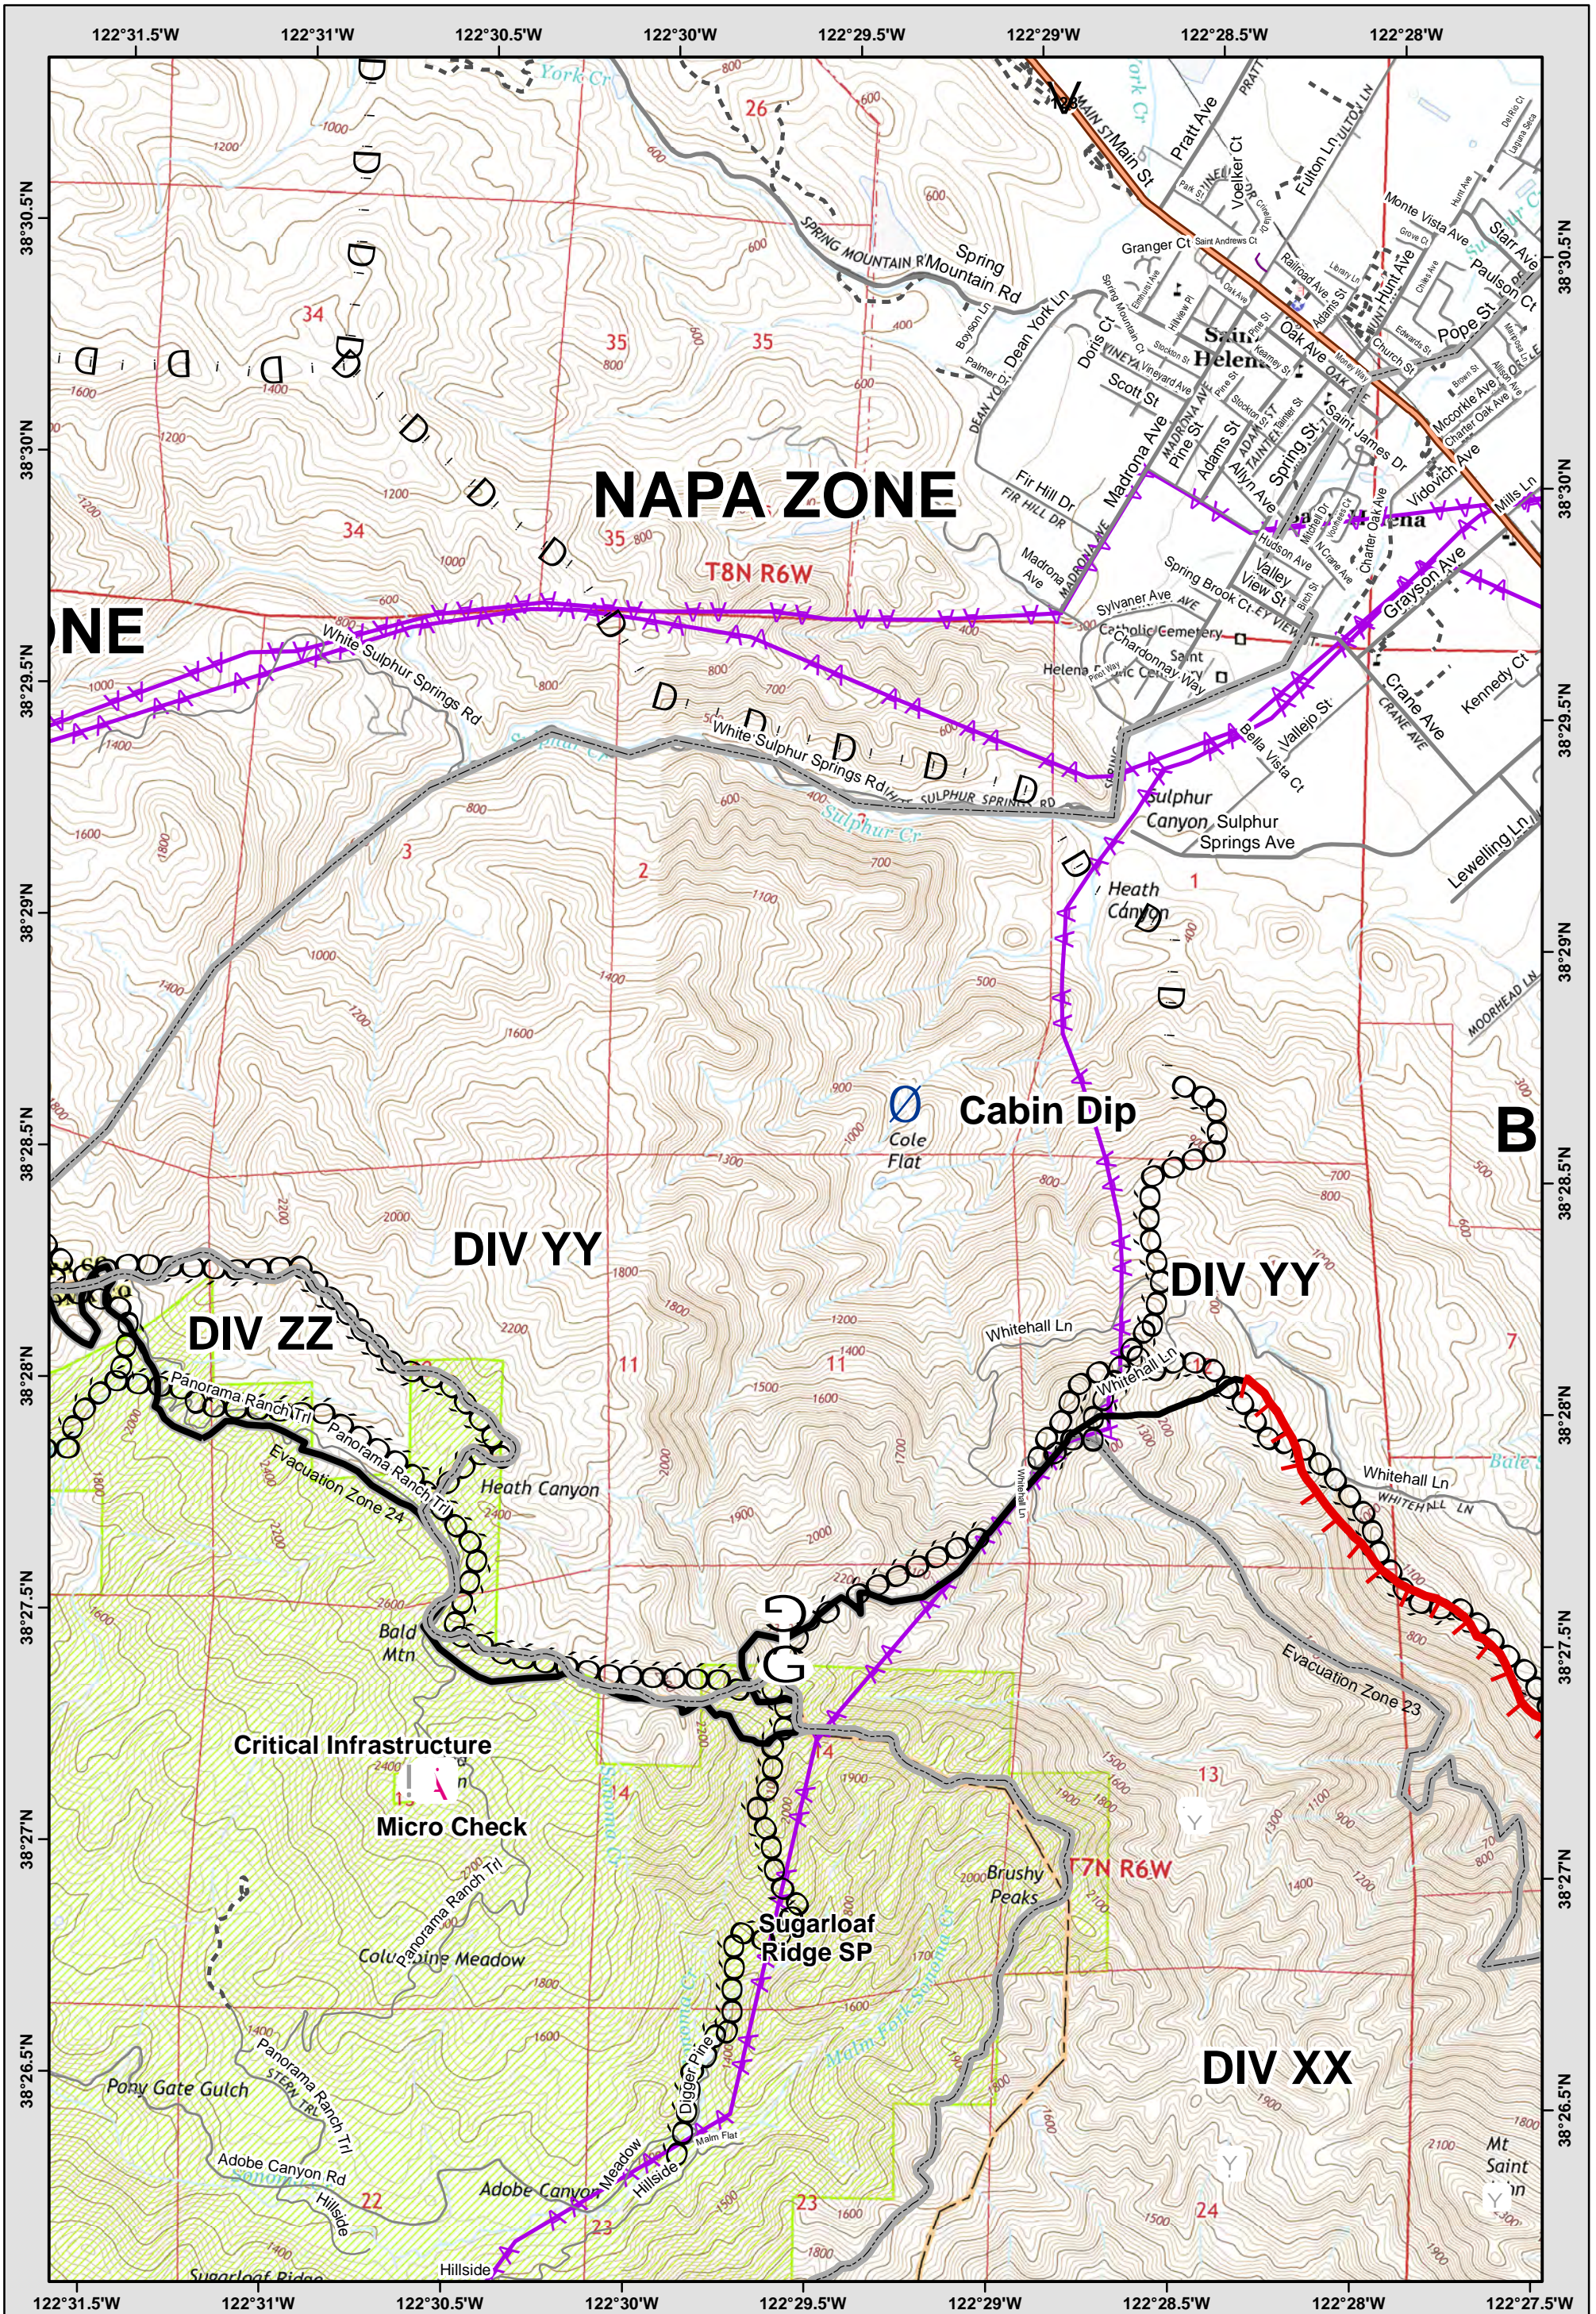

	22	23	0
	26	27	
	31	32	33

LEGEND: See last page for common ICS Symbology

Avoidance Area
 Evac-Repopulation Zones
 Mine Waste Hazard

Central LNU Complex
 CA-LNU-010104
IAP MAP
 OCT 21, 2017
 NAD83 1:24,000