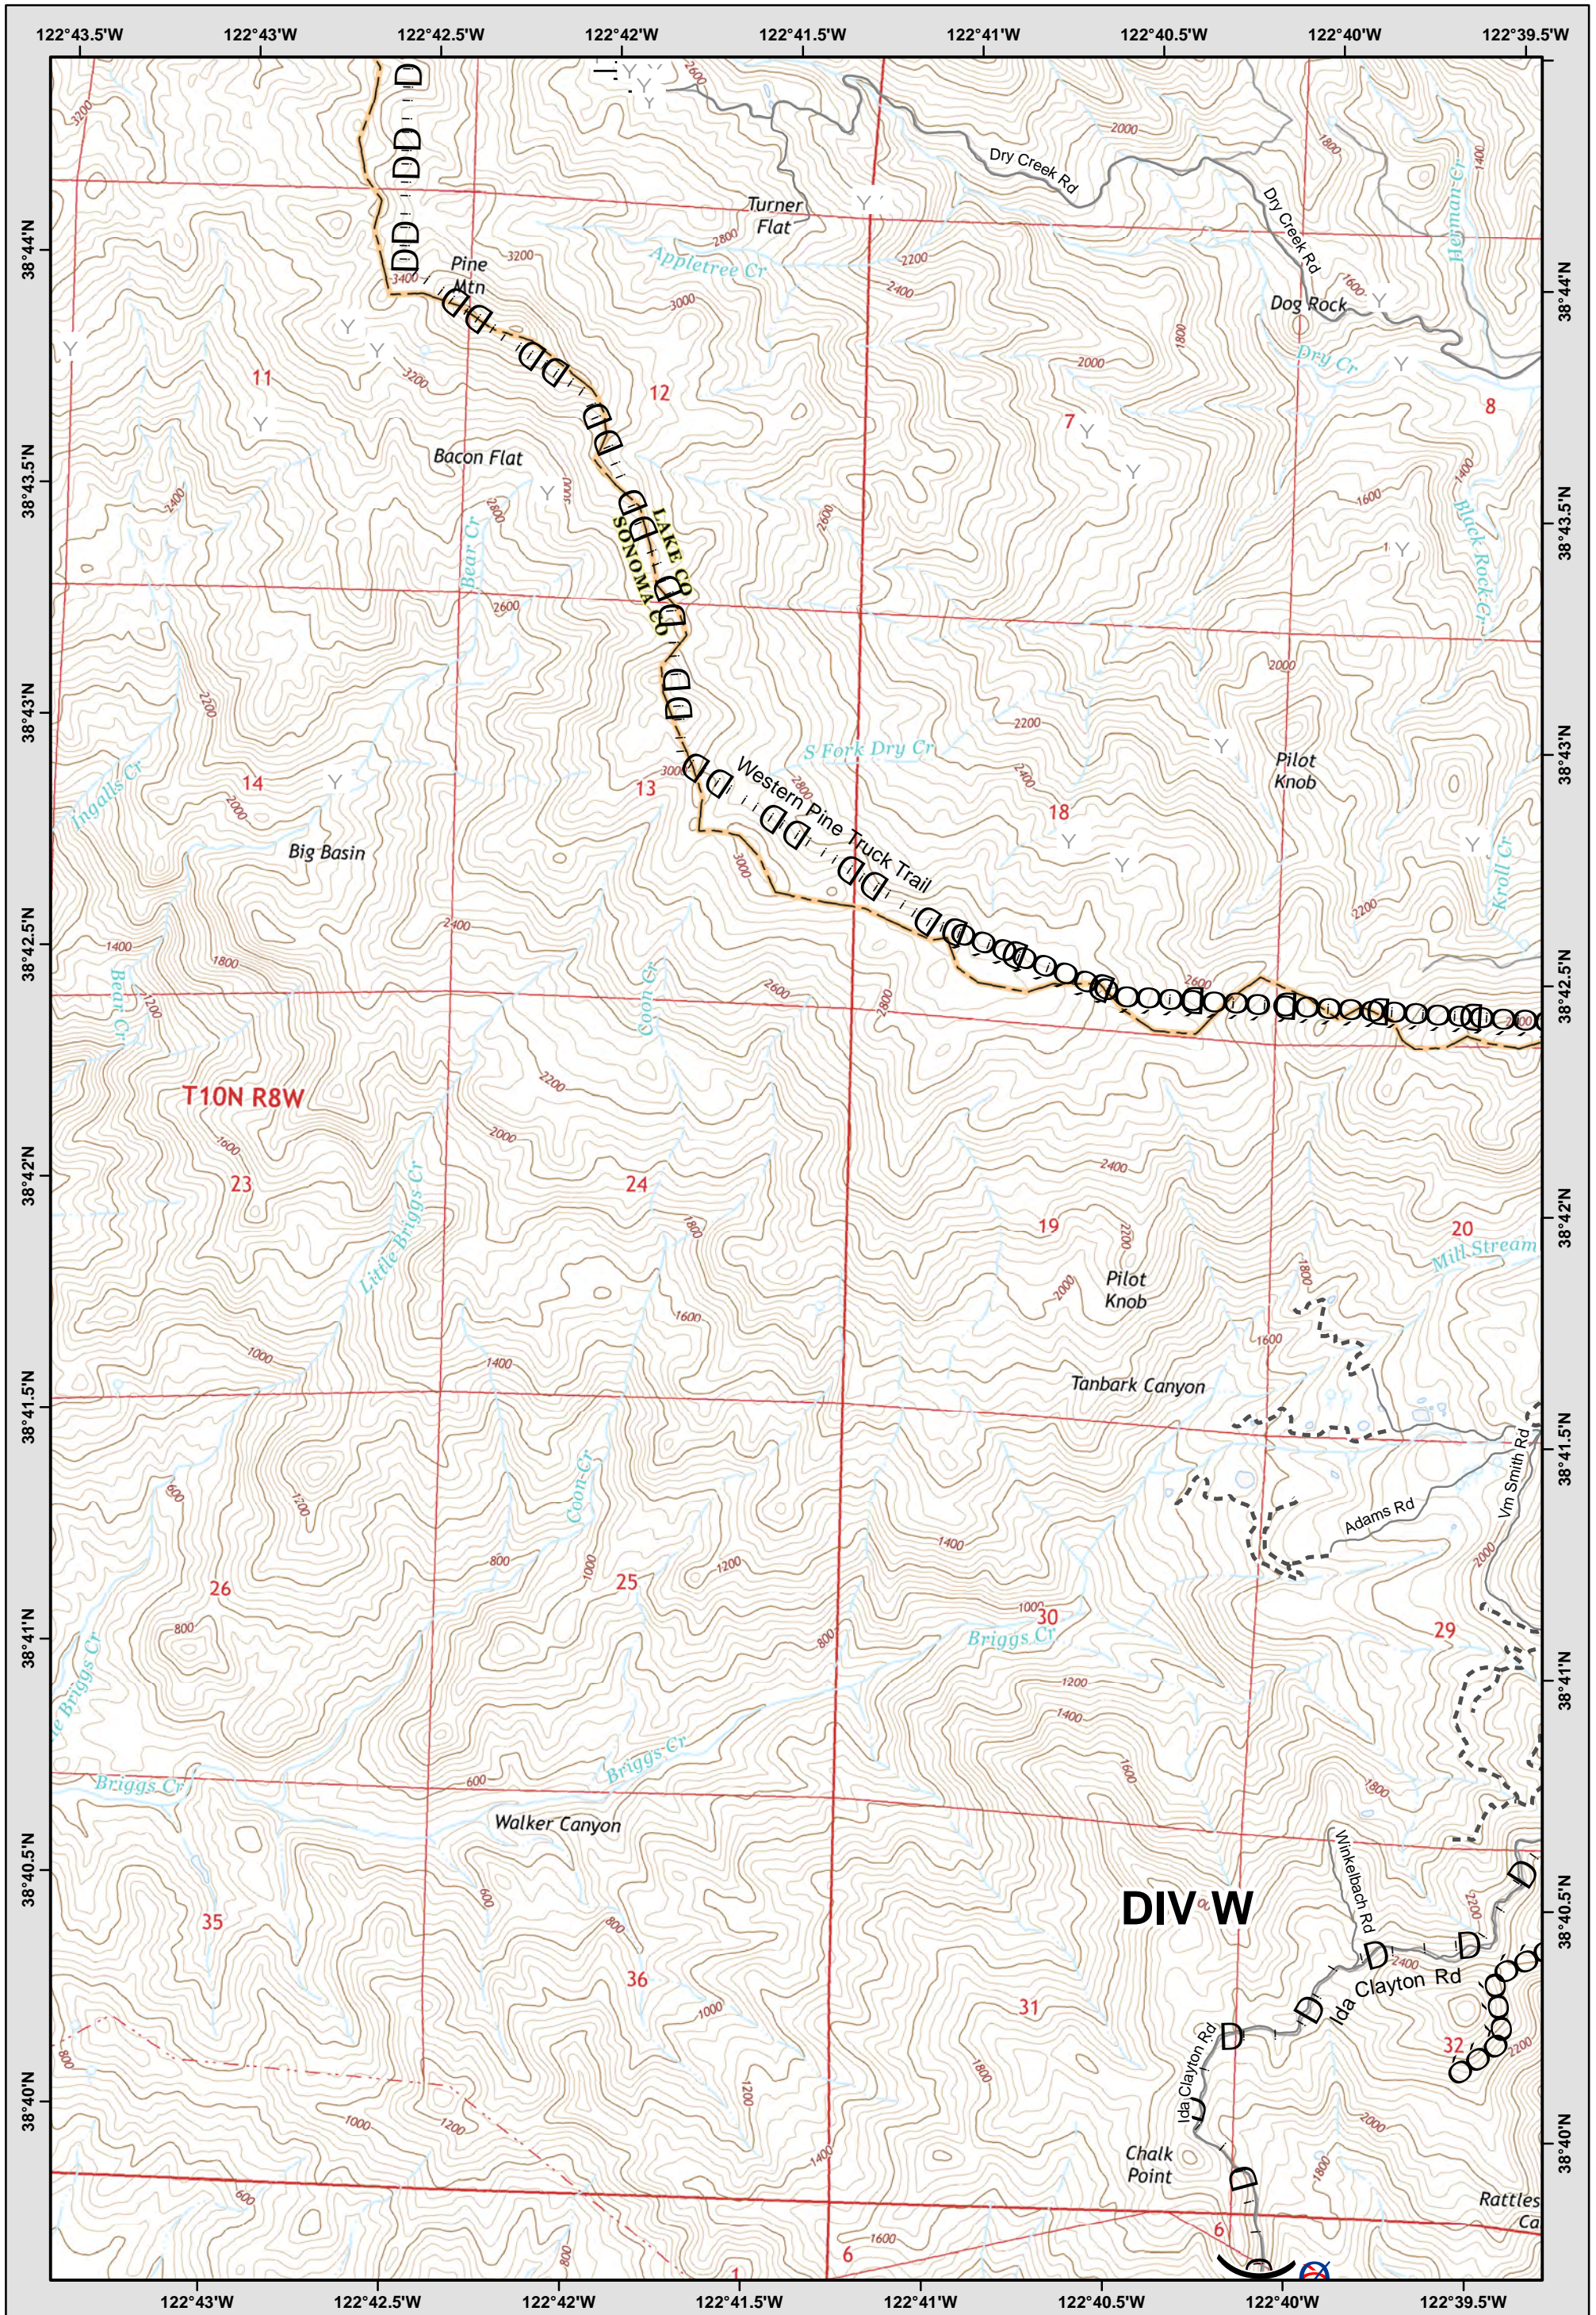

0	0	0
	10	11	
	15	16	17

LEGEND: See last page for common ICS Symbology

- Avoidance Area
- Mine Waste Hazard
- Evac-Repopulation Zones

Central LNU Complex
CA-LNU-010104
IAP MAP
OCT 21, 2017
NAD83 1:24,000