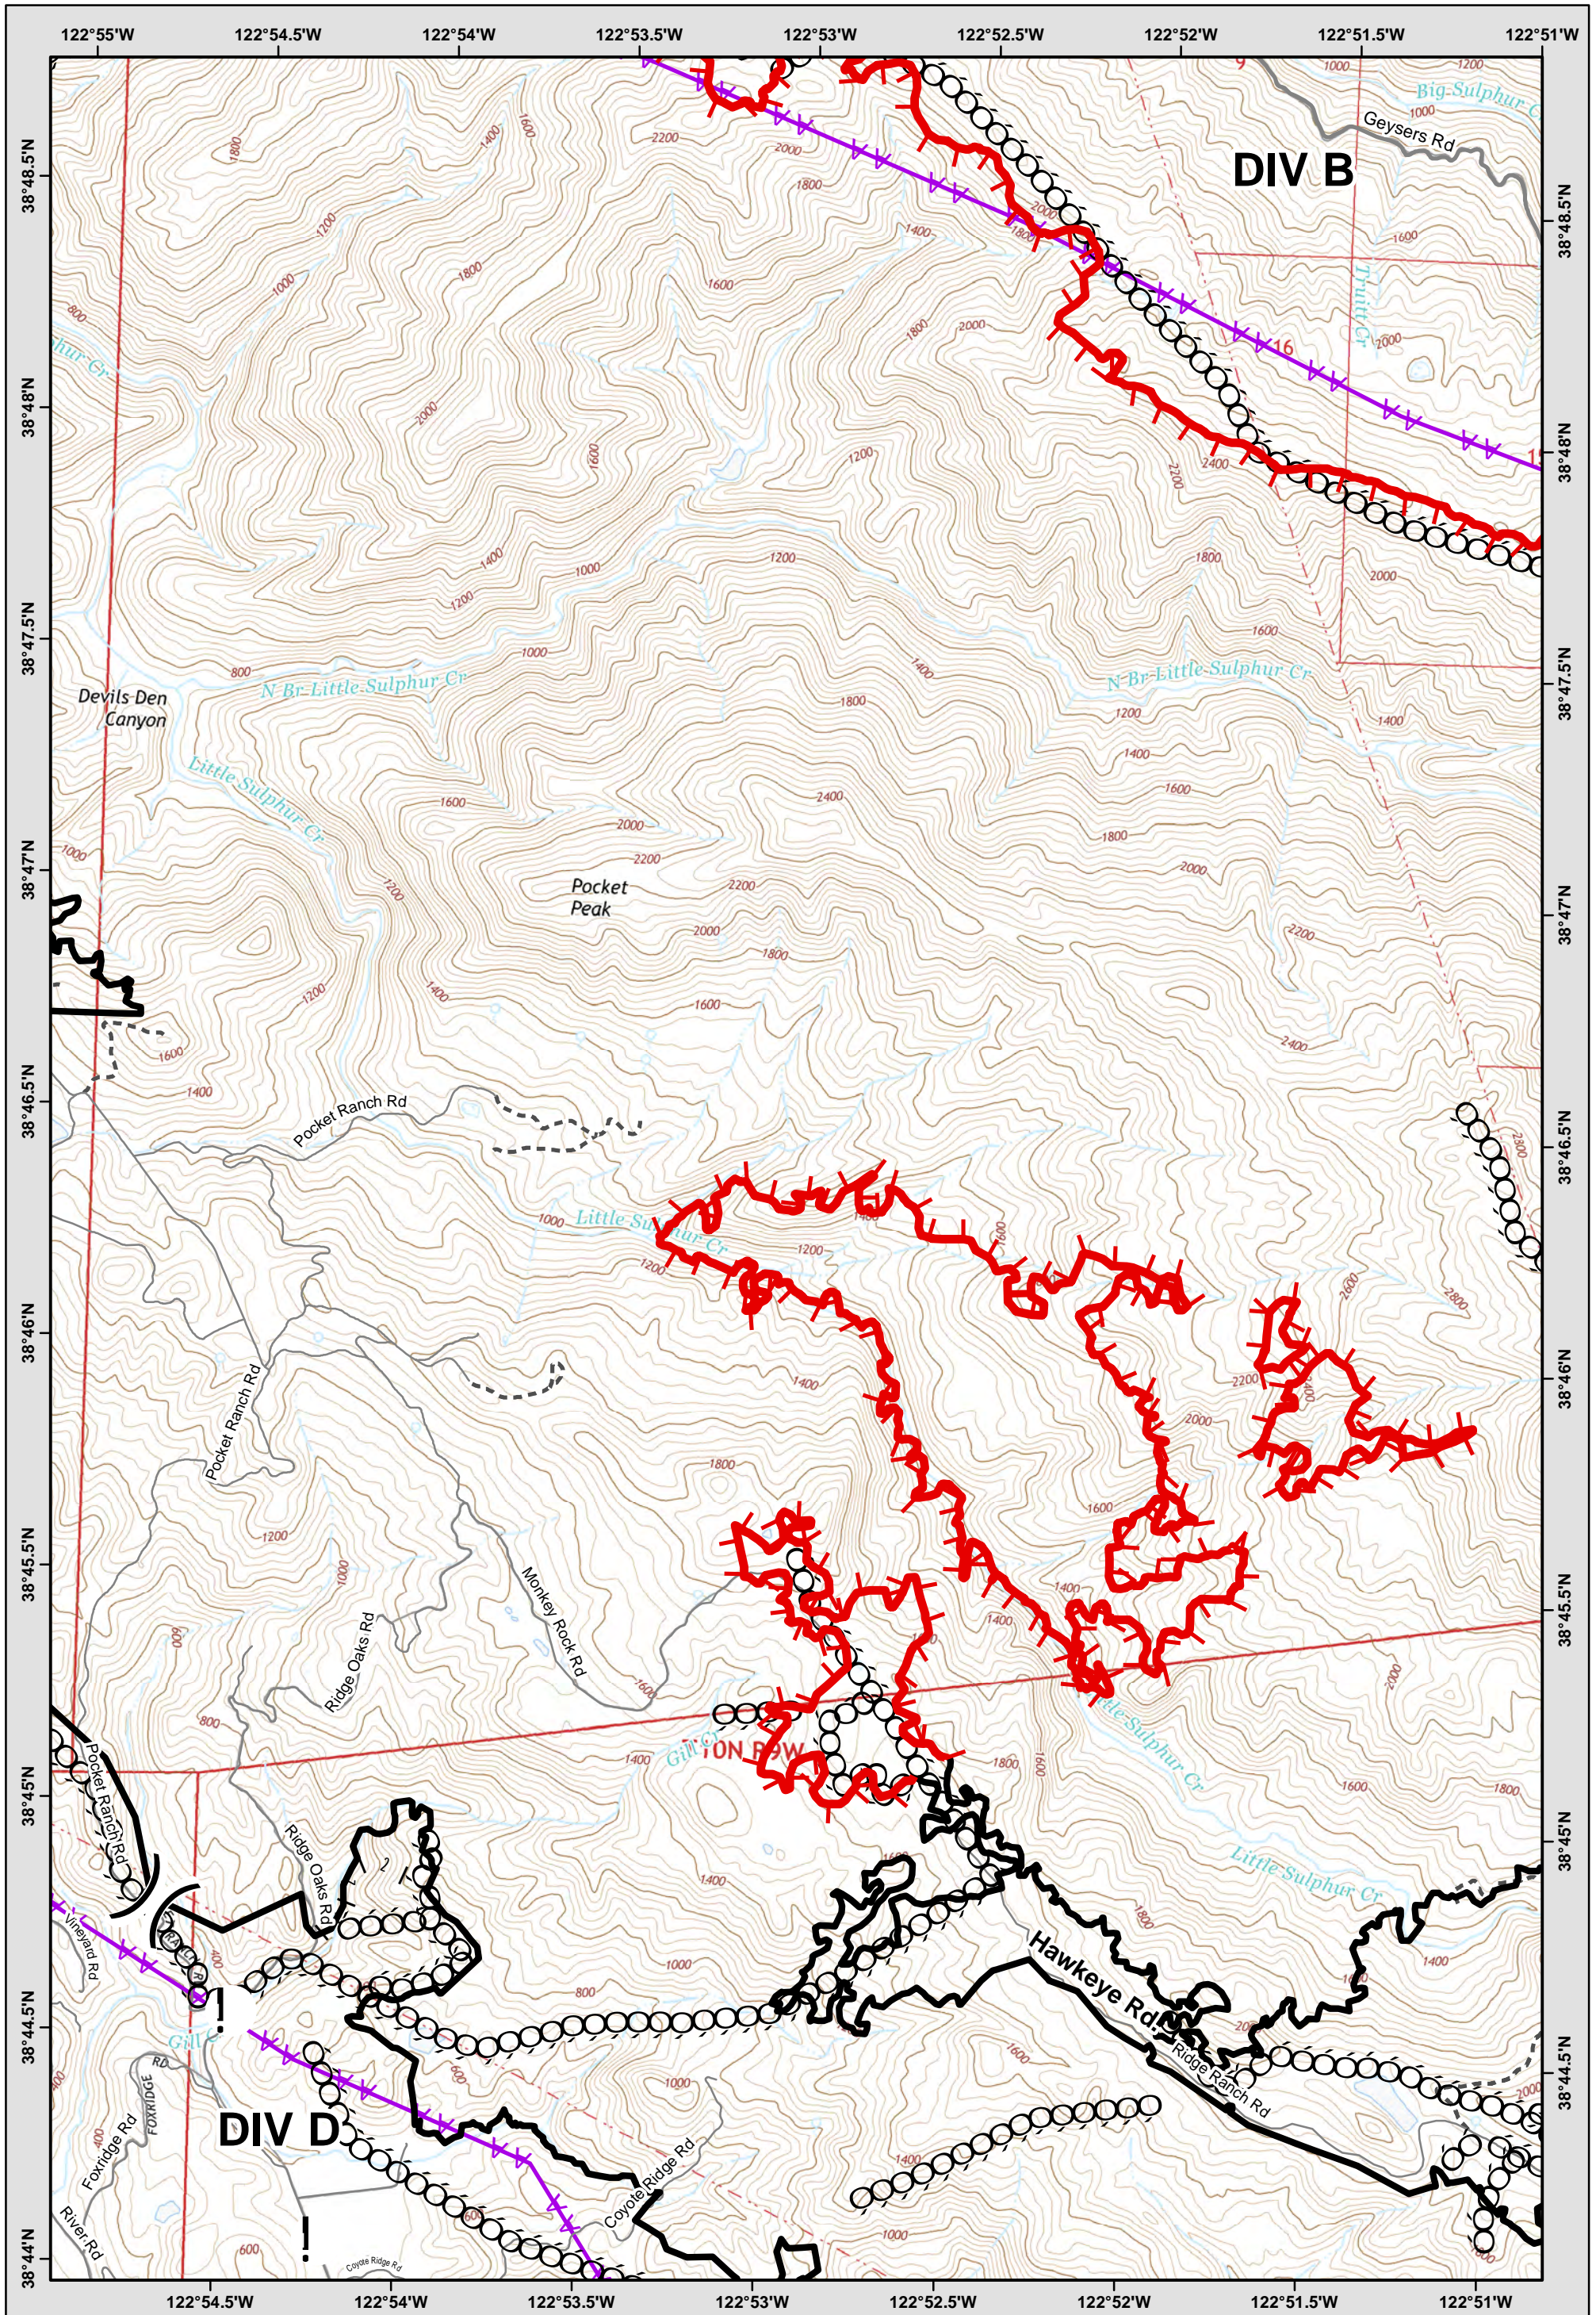

1	2	3
	4	5	
	7	8	9

LEGEND: See last page for common ICS Symbology

- Avoidance Area
- Evac-Repopulation Zones
- Mine Waste Hazard

Central LNU Complex
CA-LNU-010104
IAP MAP
OCT 21, 2017
NAD83 1:24,000