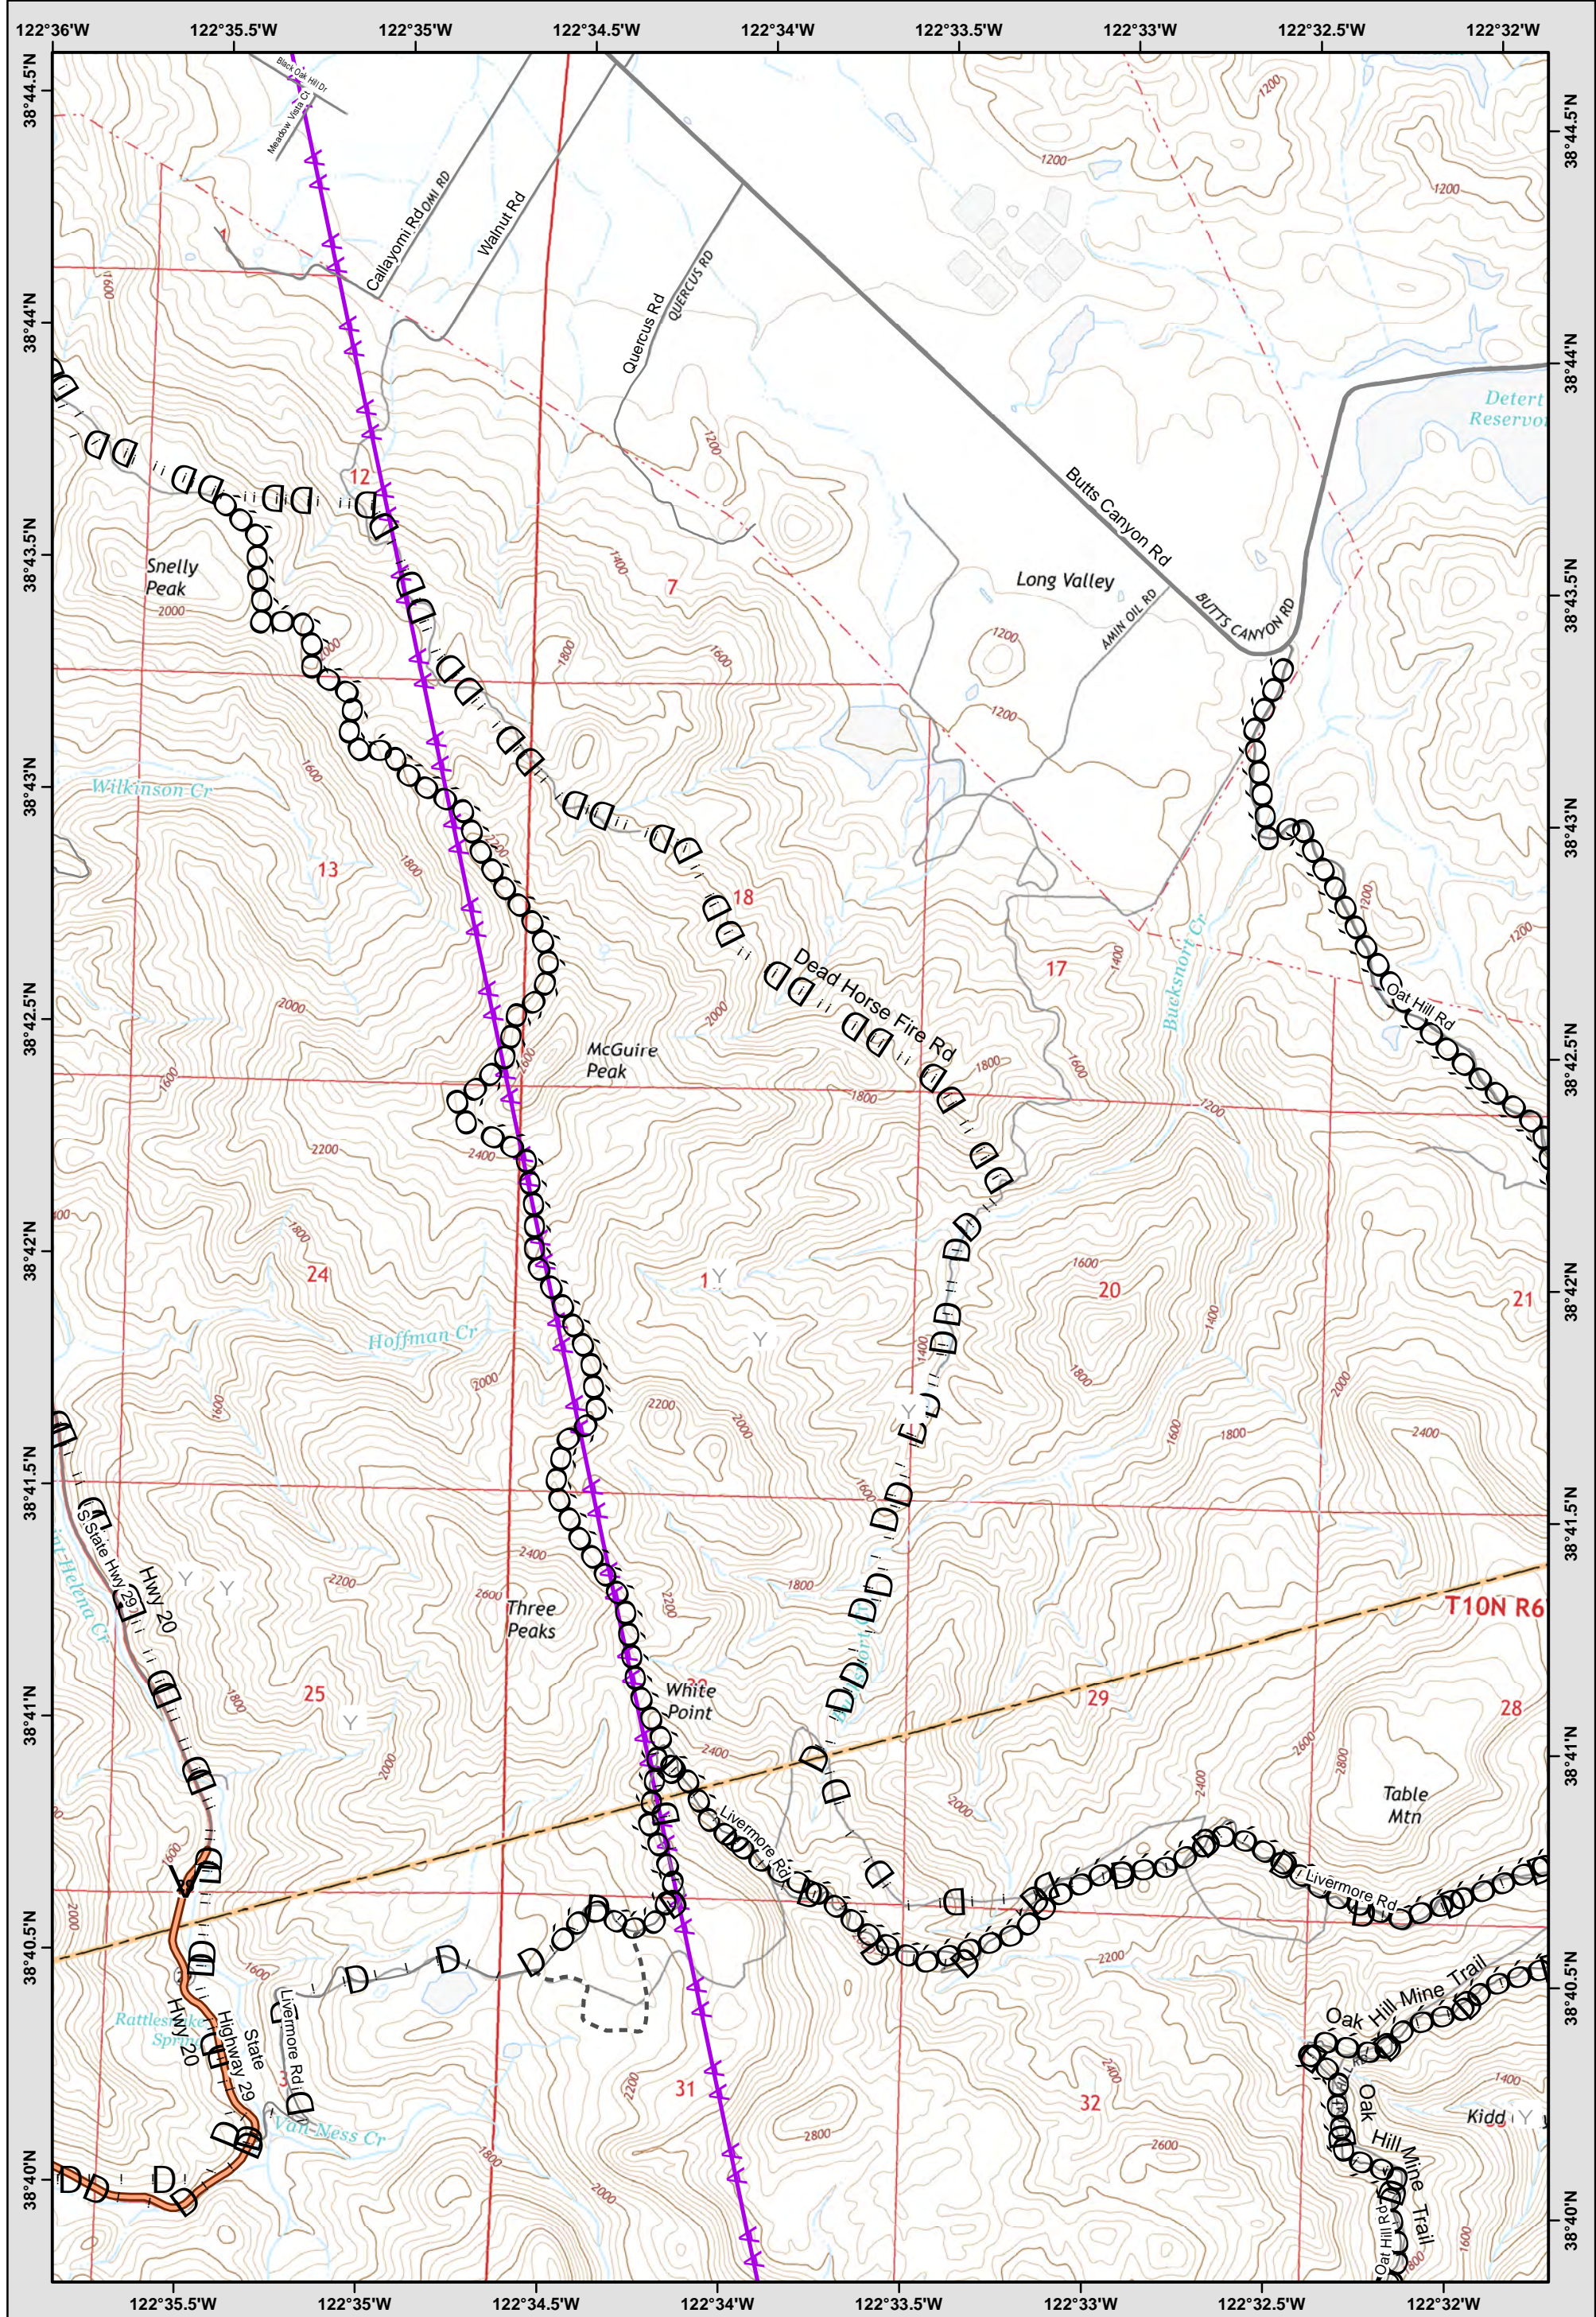

0	0	0
	12	13	
	17	18	0

LEGEND: See last page for common ICS Symbology

Avoidance Area
Evac-Repopulation Zones
Mine Waste Hazard

Central LNU Complex
CA-LNU-010104
IAP MAP
OCT 21, 2017
NAD83 1:24,000