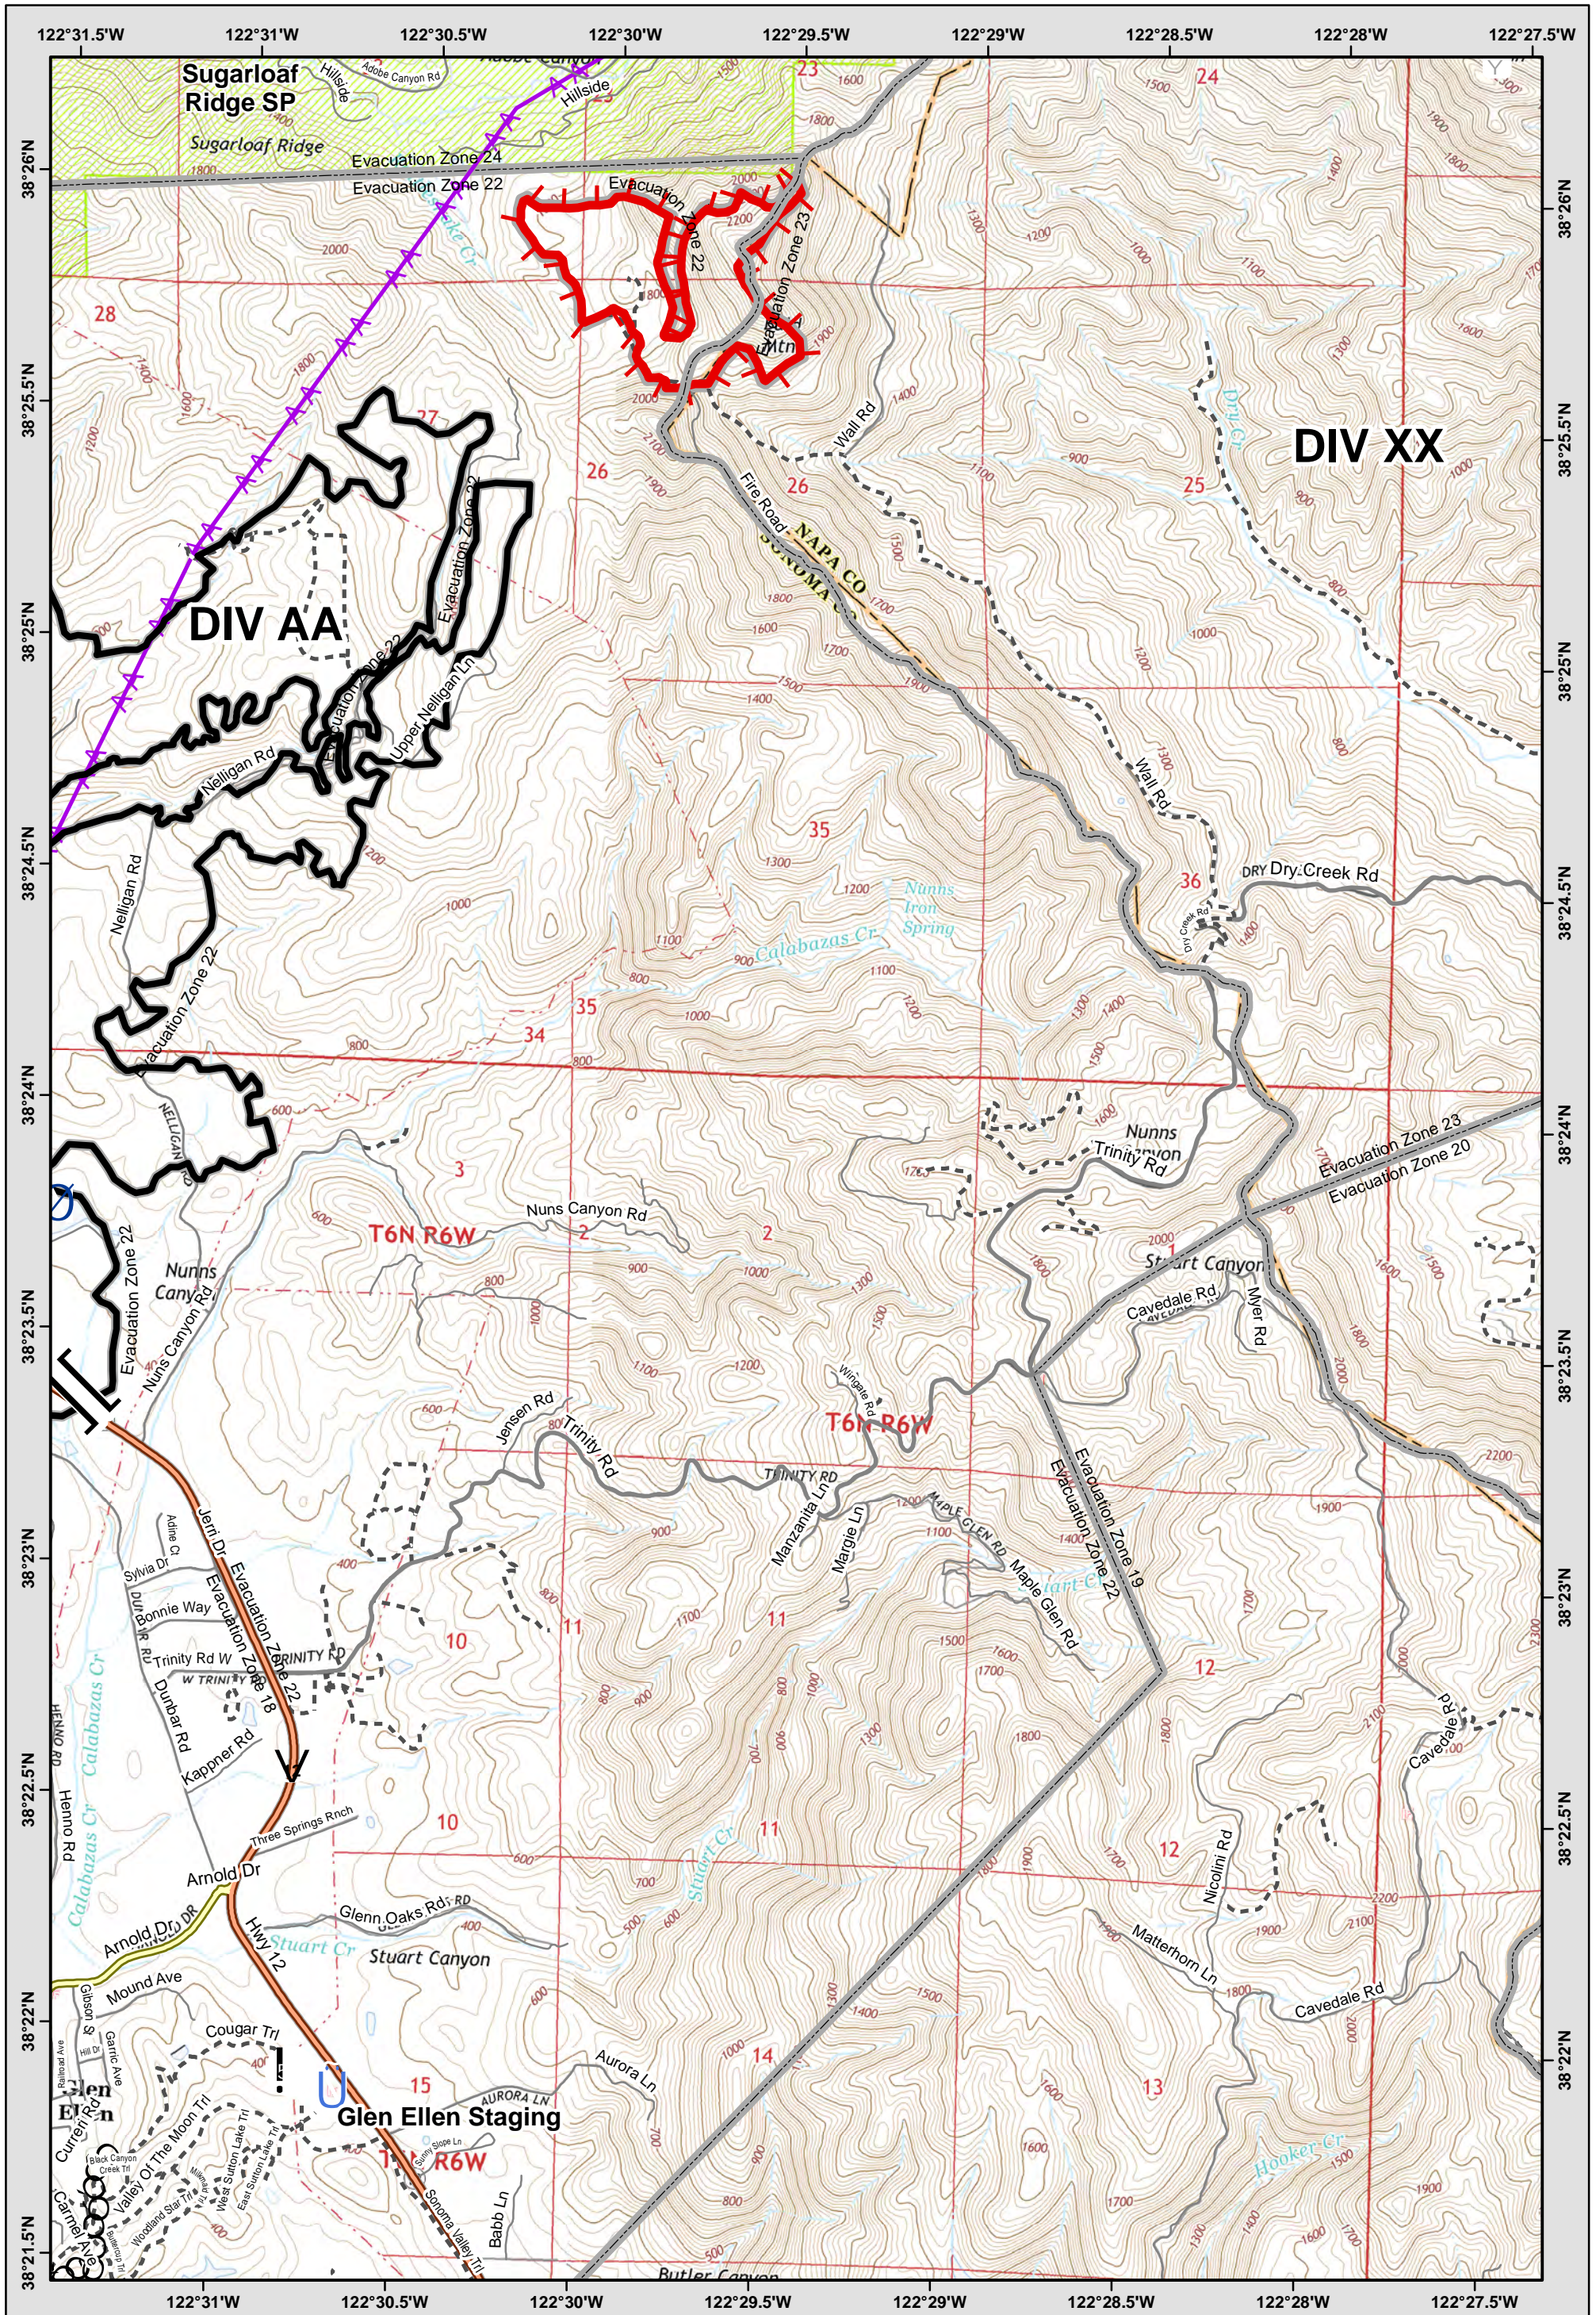

27	28	29
	32	33	
	38	39	0

LEGEND: See last page for common ICS Symbology

- Avoidance Area
- Evac-Repopulation Zones
- Mine Waste Hazard

Central LNU Complex
CA-LNU-010104
IAP MAP
OCT 21, 2017
NAD83 1:24,000