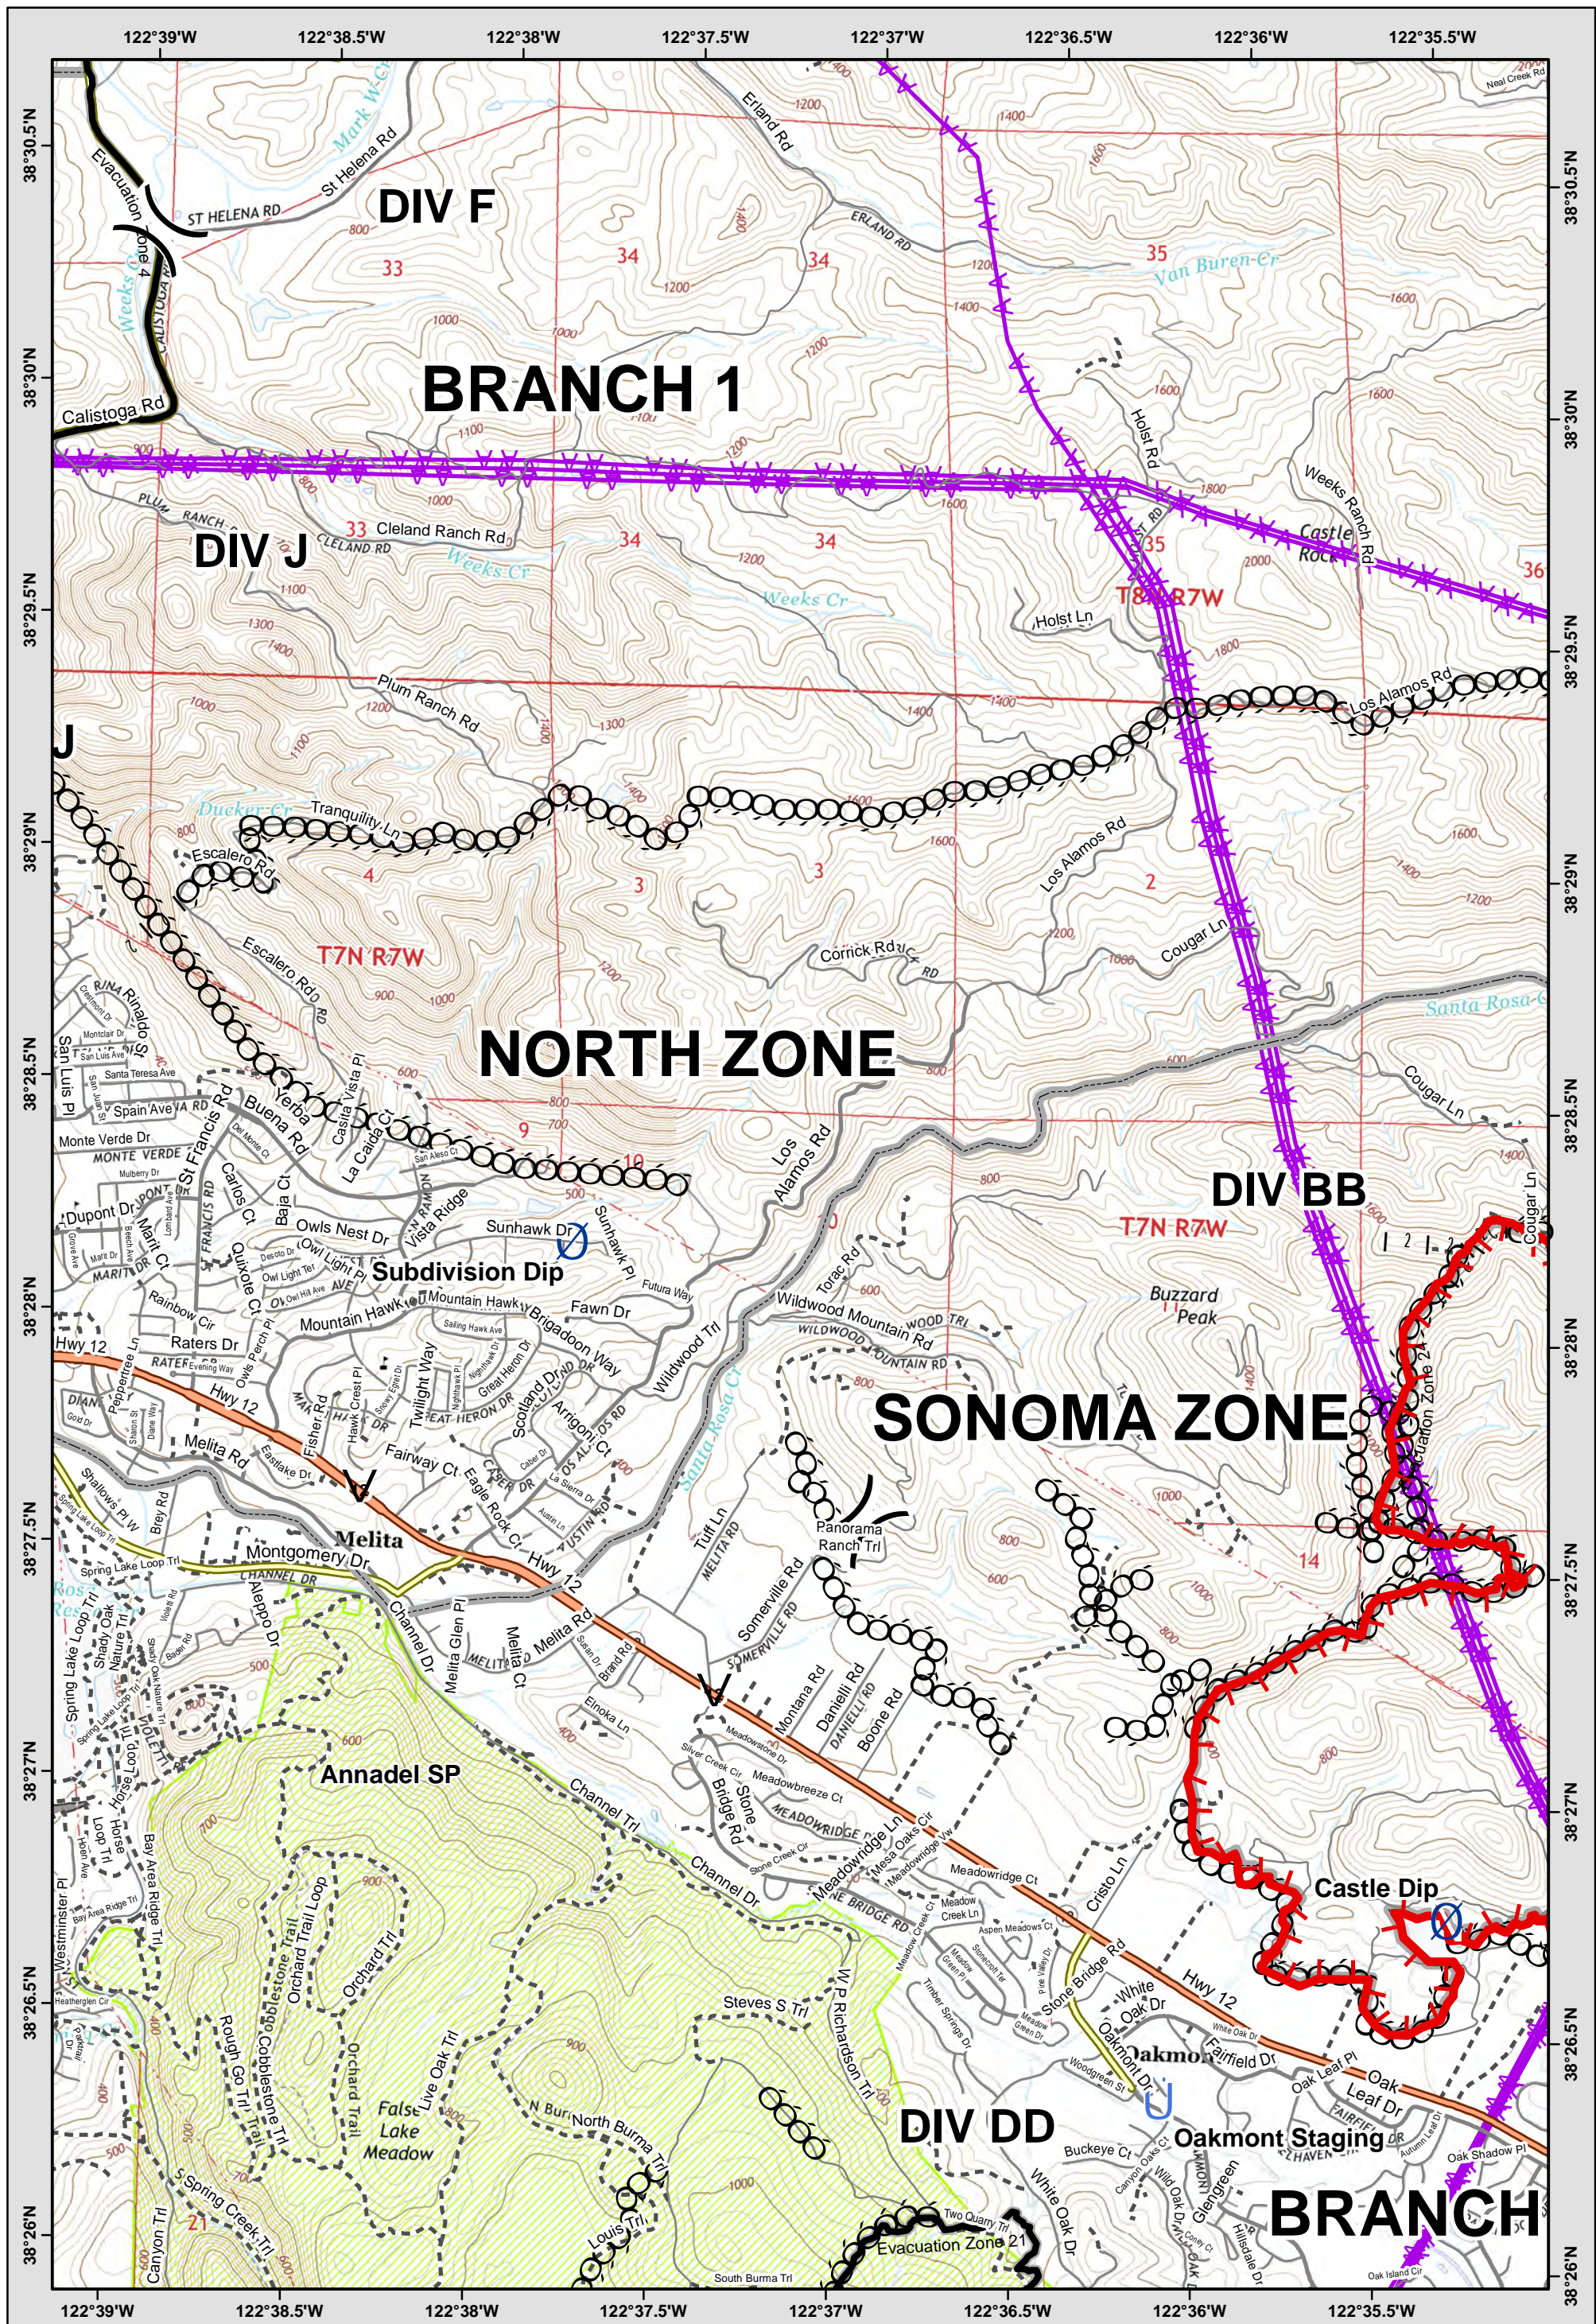

DIV J

DIV K

	20	21	22
	24	25	
	0	30	31

LEGEND: See last page for common ICS Symbolry

Avoidance Area
 Evac-Repopulation Zones

Mine Waste Hazard

Central LNU Complex
 CA-LNU-010104
IAP MAP
 OCT 21, 2017
 NAD83 1:24,000