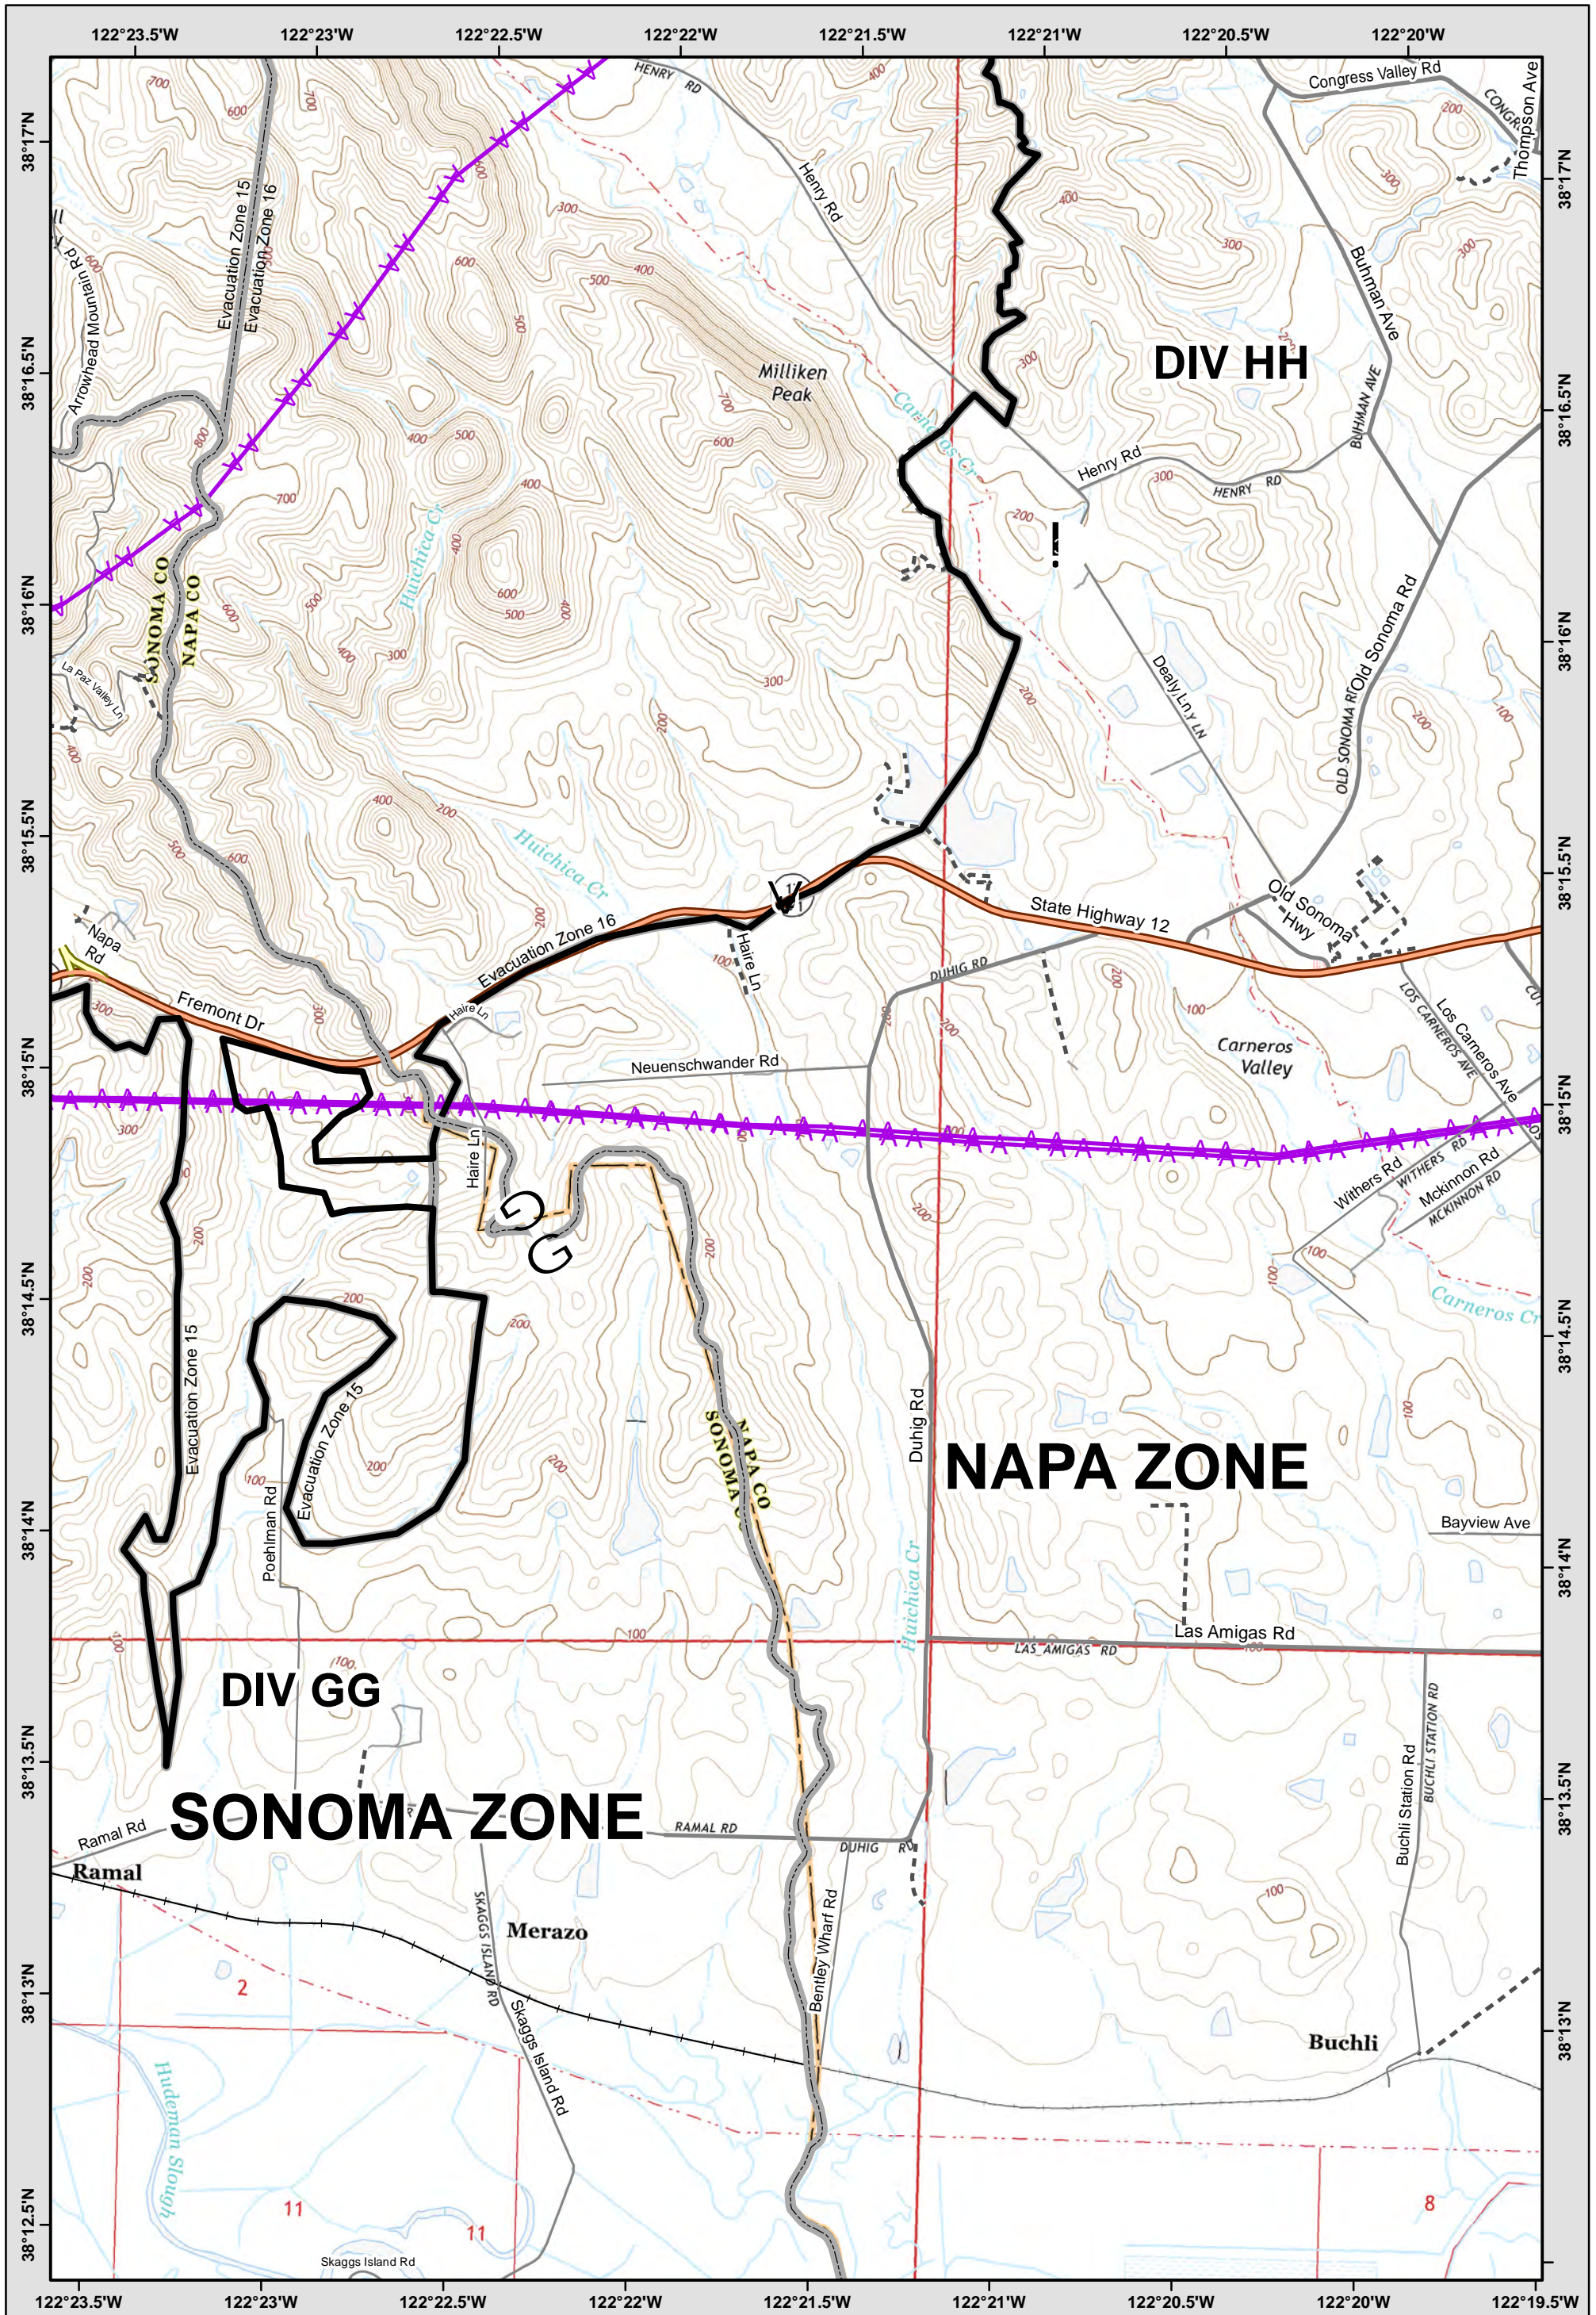

0	41	0
	0	43	
	0	0	0

LEGEND: See last page for common ICS Symbology

- Avoidance Area
- Mine Waste Hazard
- Evac-Repopulation Zones

Central LNU Complex
CA-LNU-010104
IAP MAP
OCT 21, 2017
NAD83 1:24,000