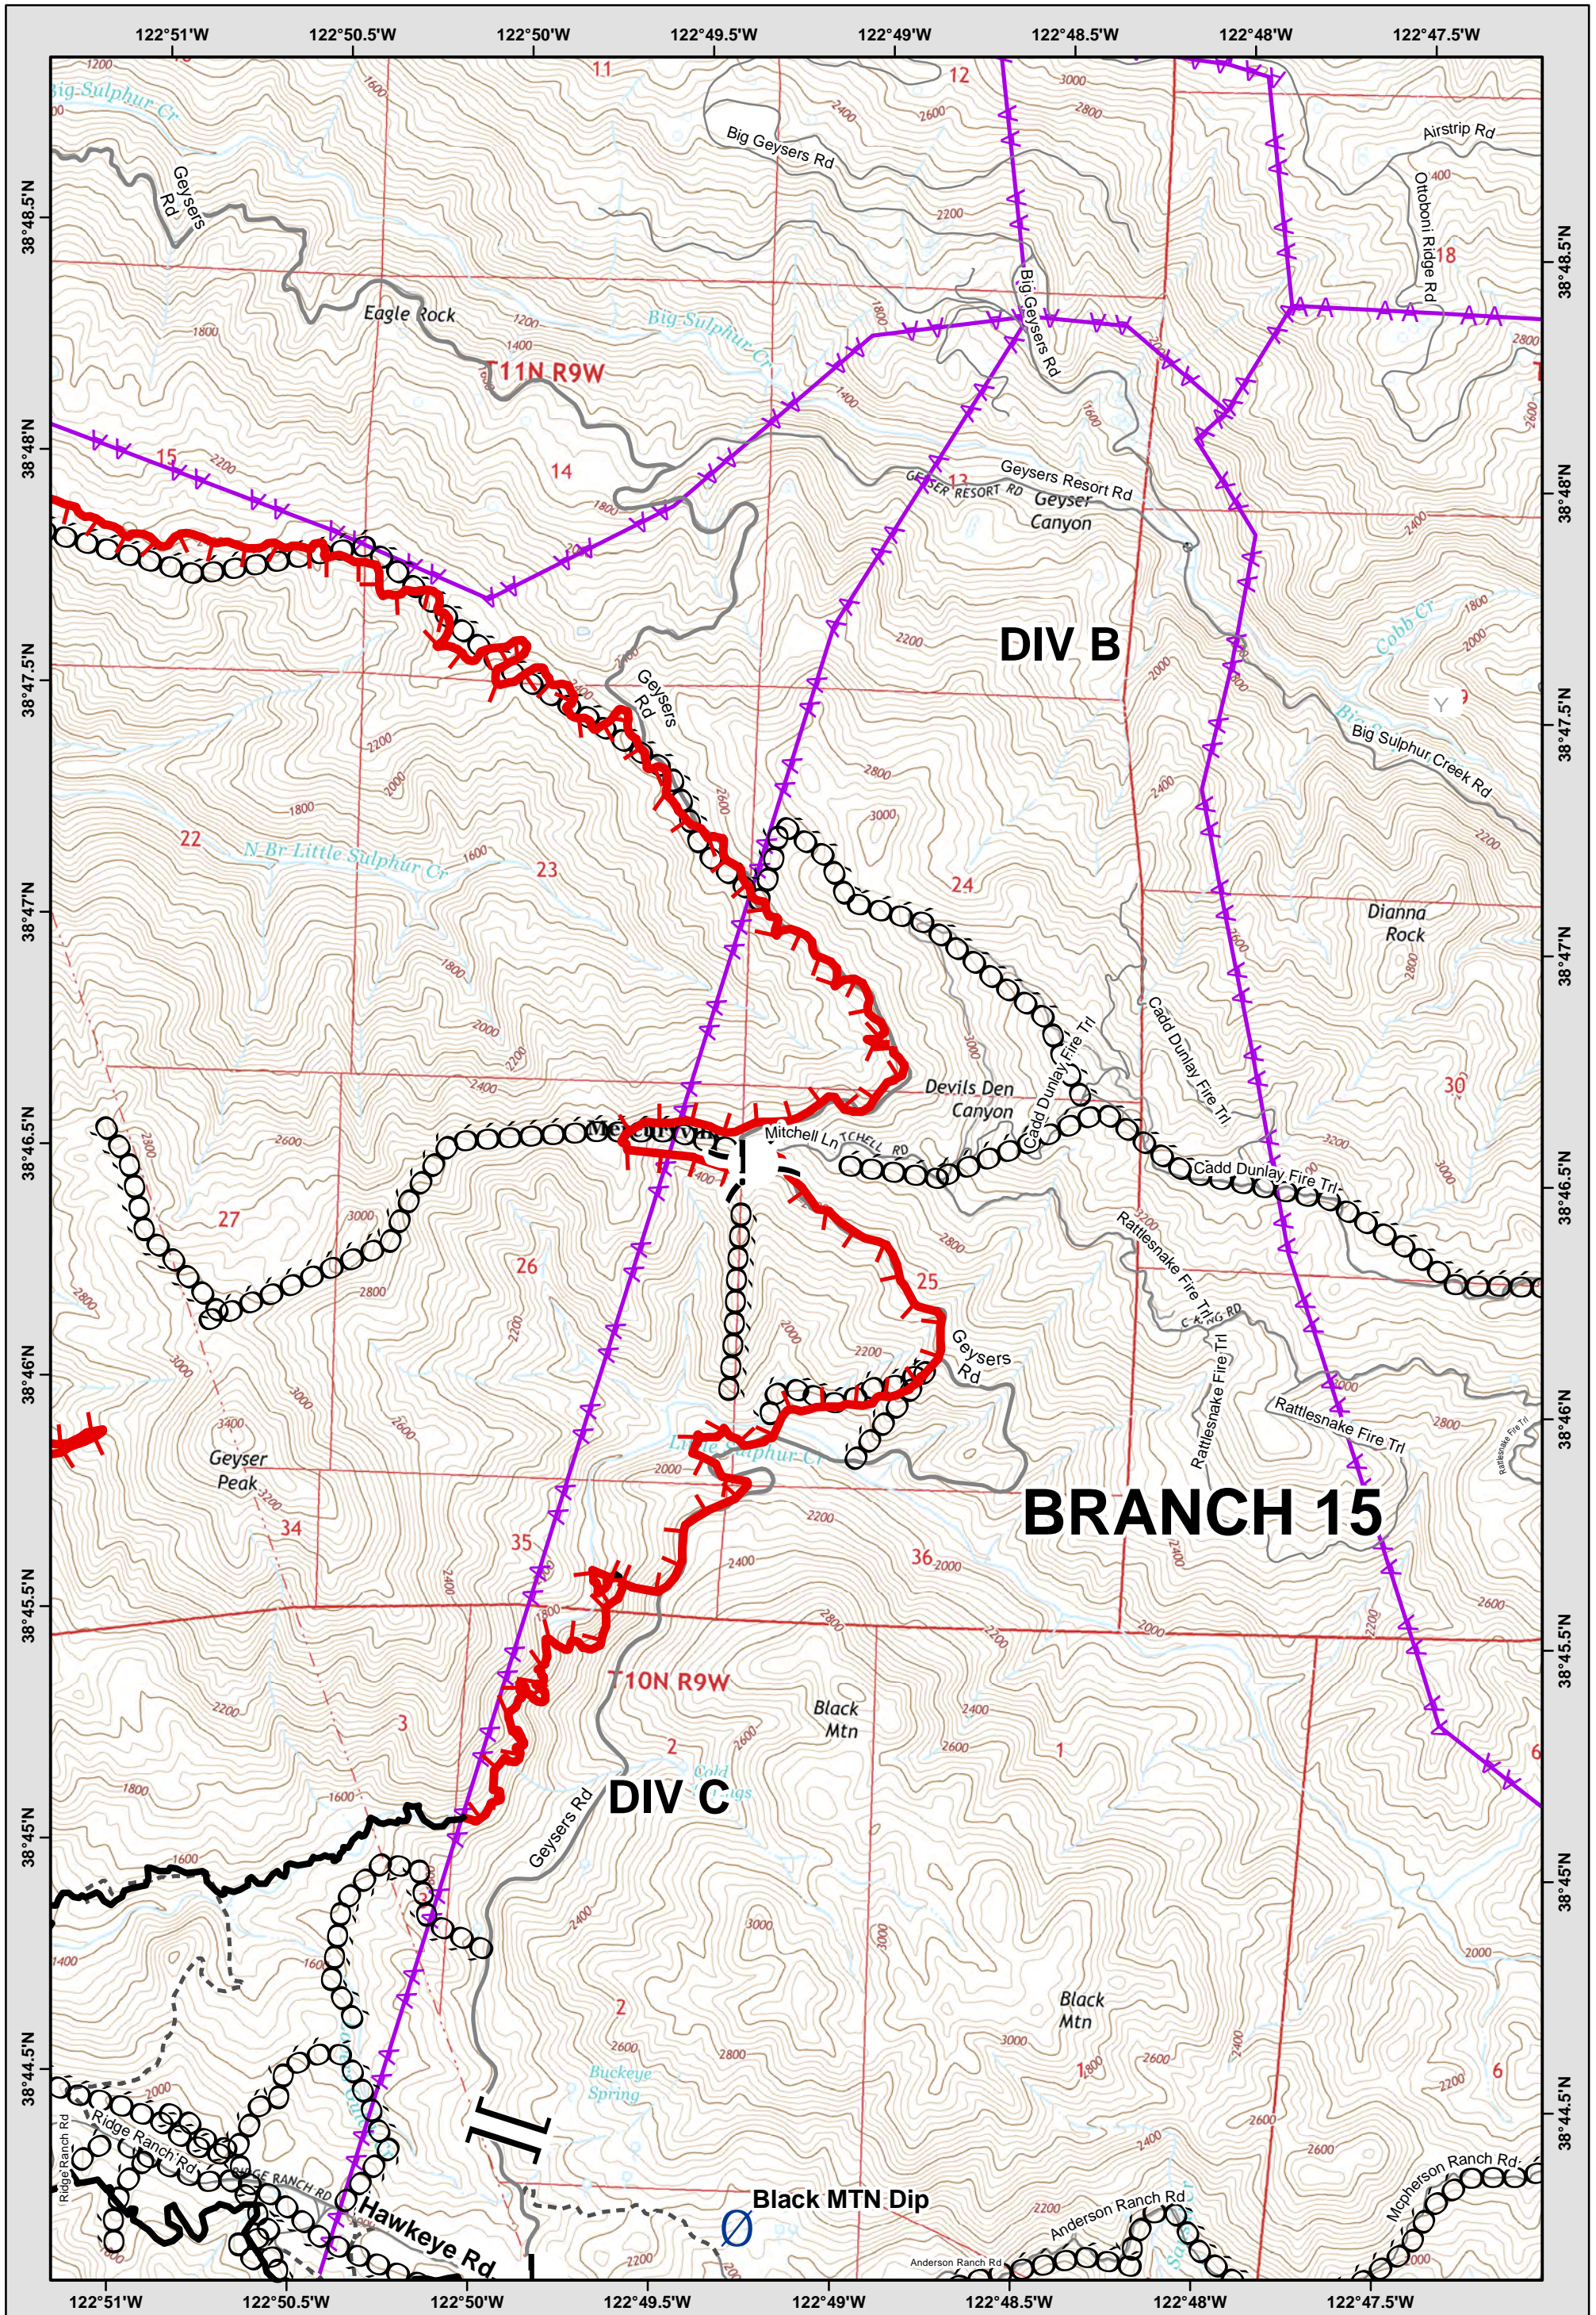

2	3	0
	5	6	
	8	9	10

LEGEND: See last page for common ICS Symbolry

- Avoidance Area
- Mine Waste Hazard
- Evac-Repopulation Zones

Central LNU Complex
CA-LNU-010104
IAP MAP
OCT 21, 2017
NAD83 1:24,000