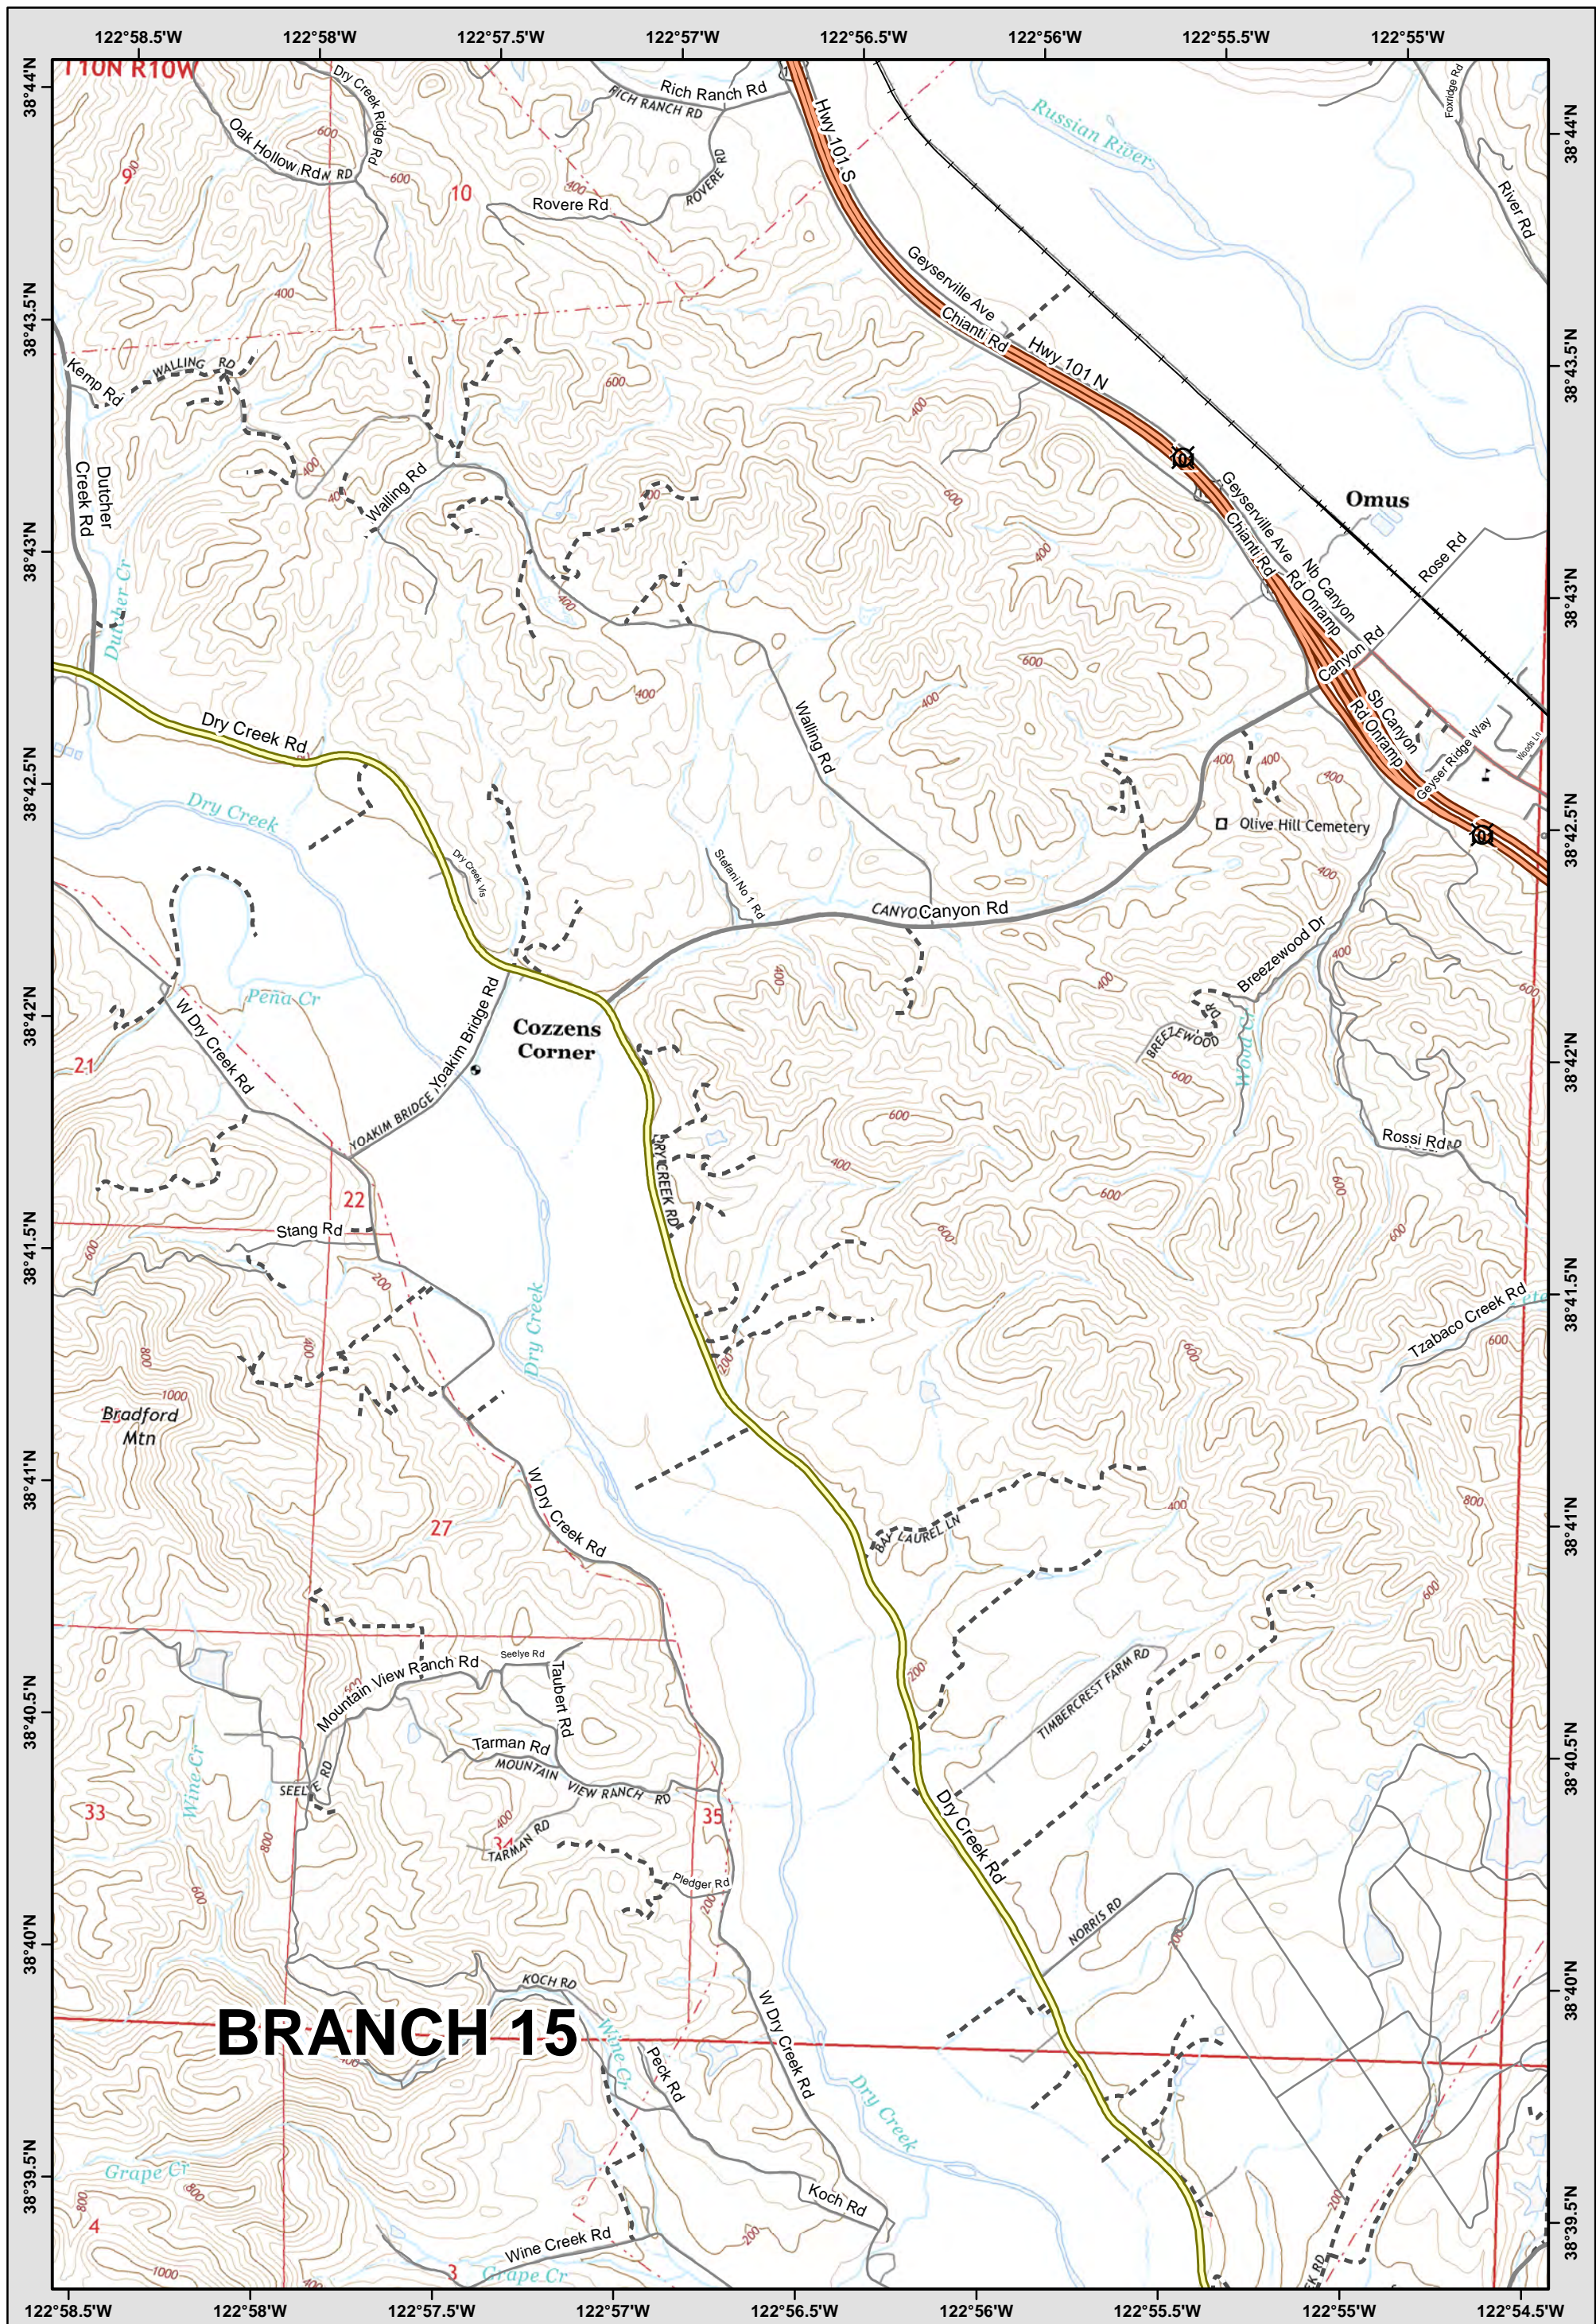

BRANCH 15

Page Grid

0	4	5
0	7	
0	0	0

LEGEND: See last page for common ICS Symbology

- Avoidance Area
- Mine Waste Hazard
- Evac-Repopulation Zones

Central LNU Complex
CA-LNU-010104
IAP MAP
OCT 21, 2017
NAD83 1:24,000