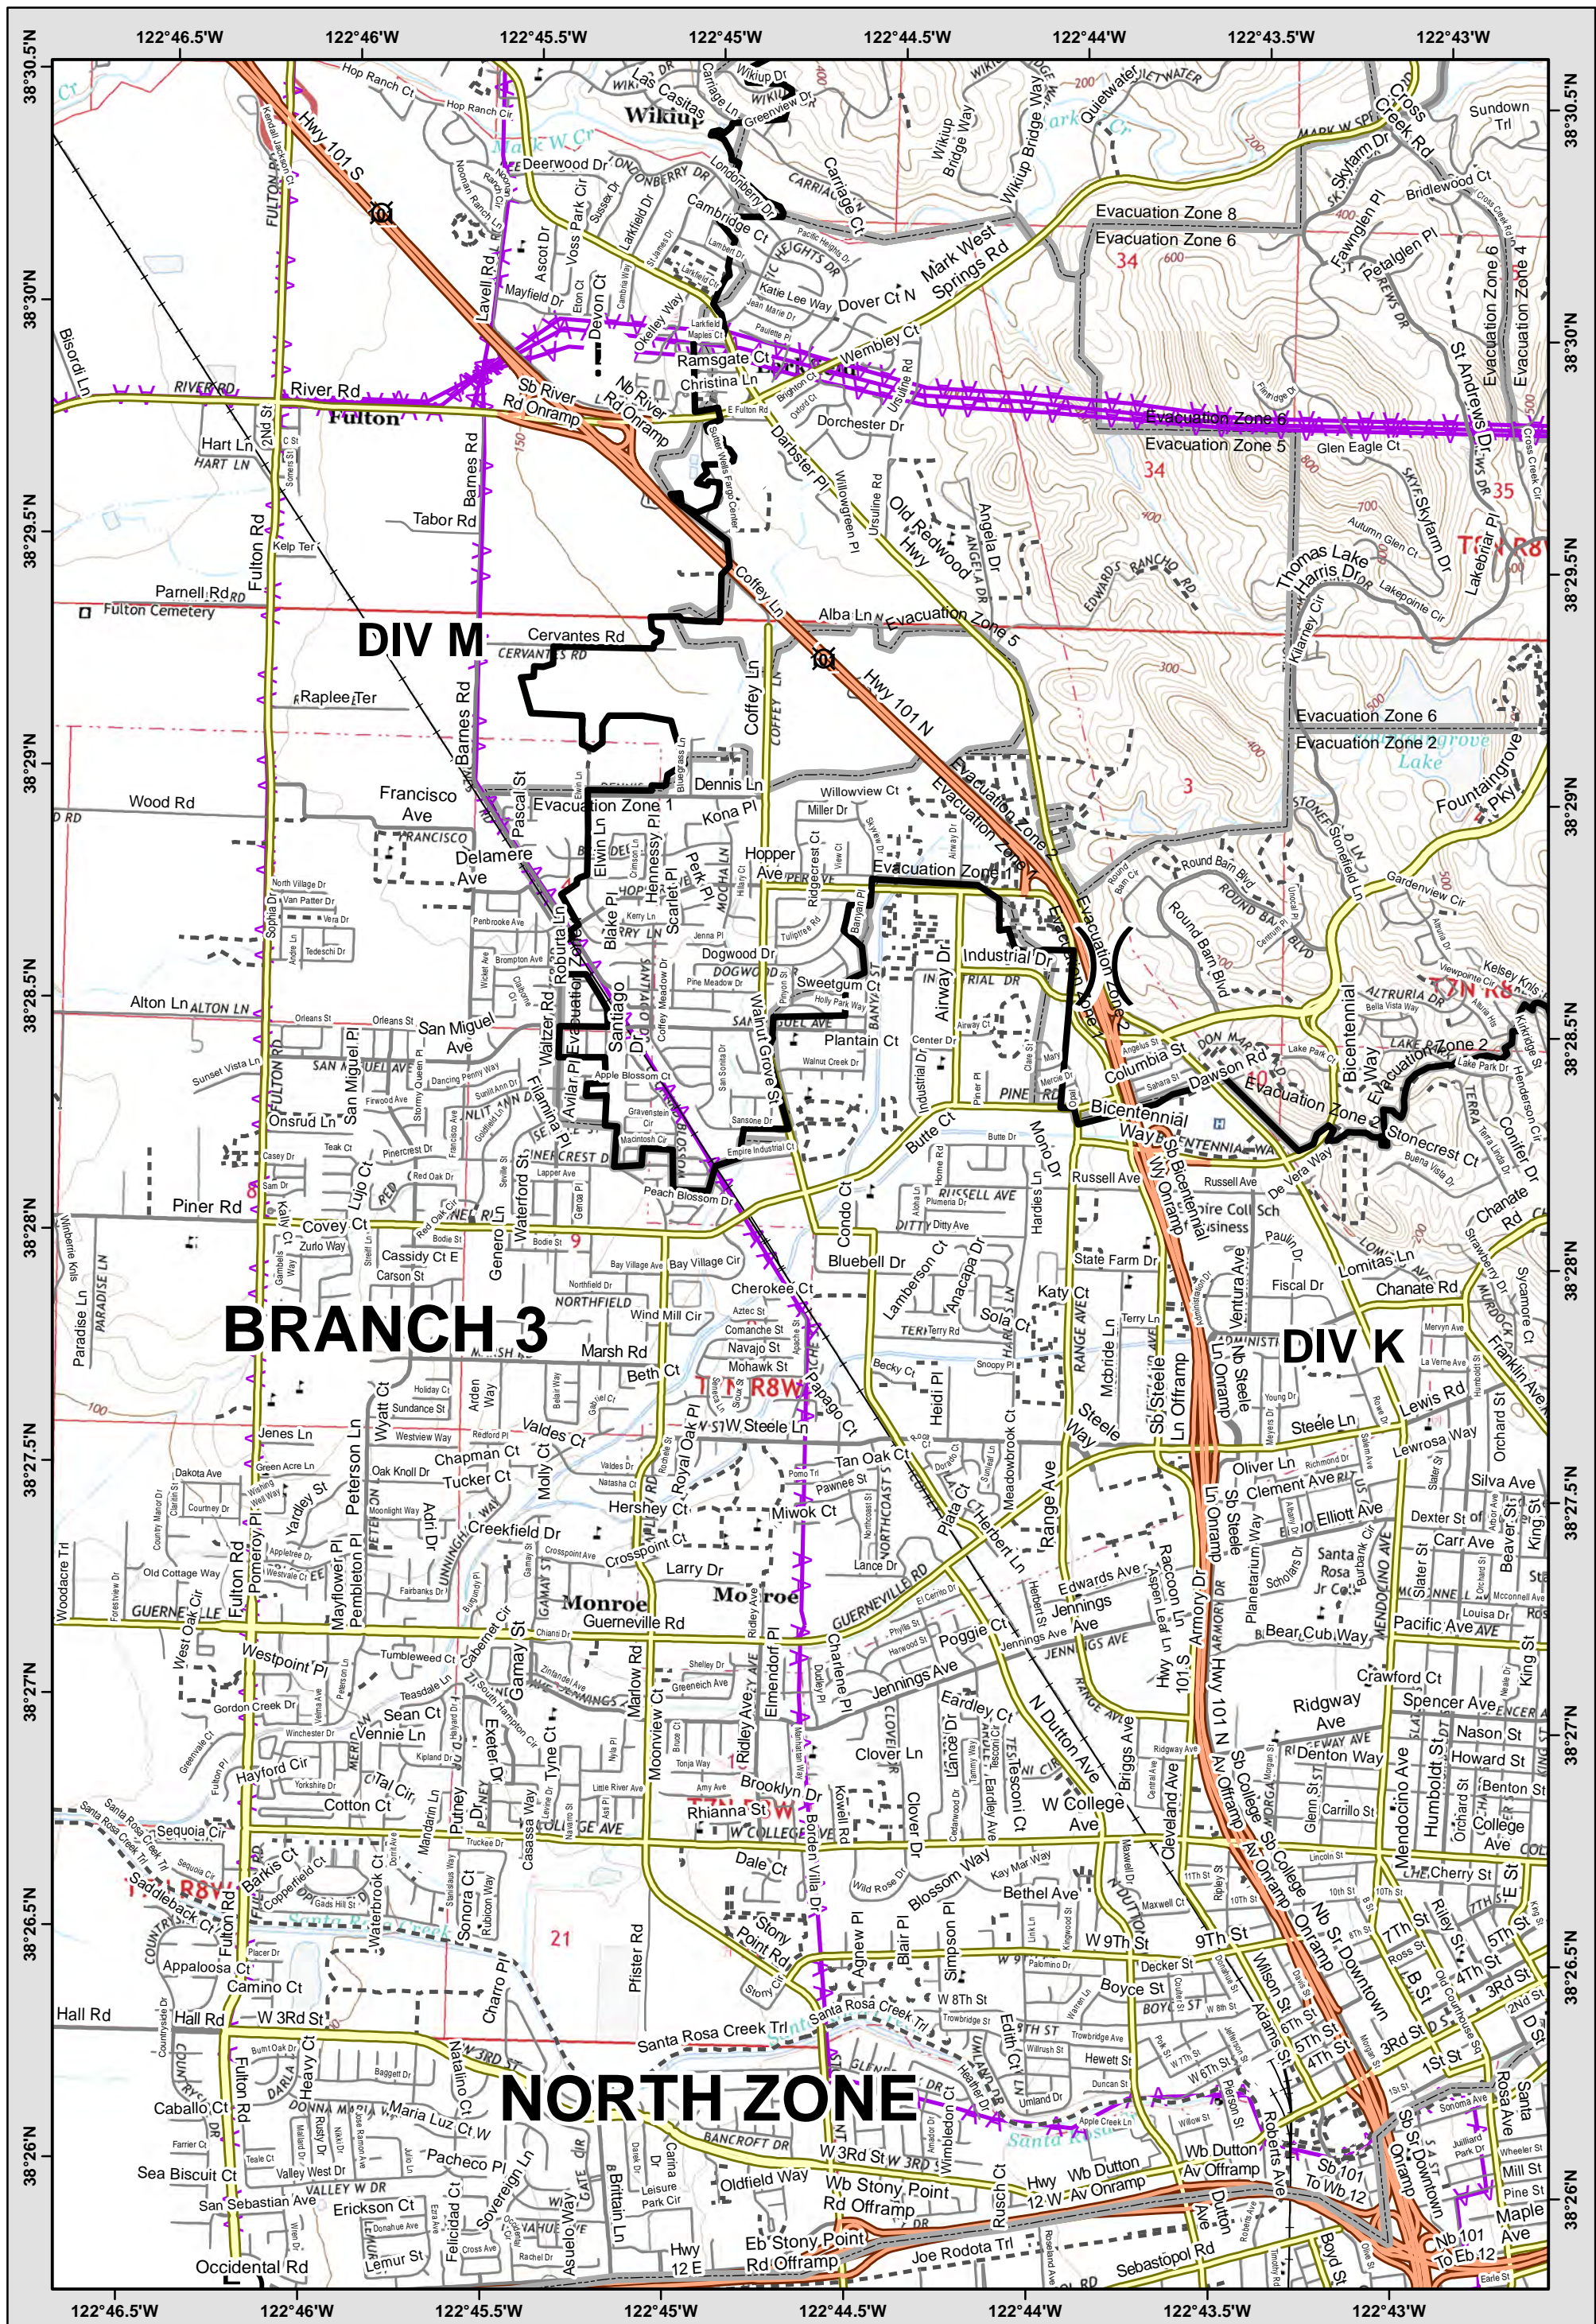

19	20	21
	0	24	
	0	0	30

LEGEND: See last page for common ICS Symbology

Avoidance Area
Evac-Repopulation Zones
Mine Waste Hazard

Page: 24

0 1 Miles

Central LNU Complex
CA-LNU-010104
IAP MAP
OCT 21, 2017
NAD83 1:24,000