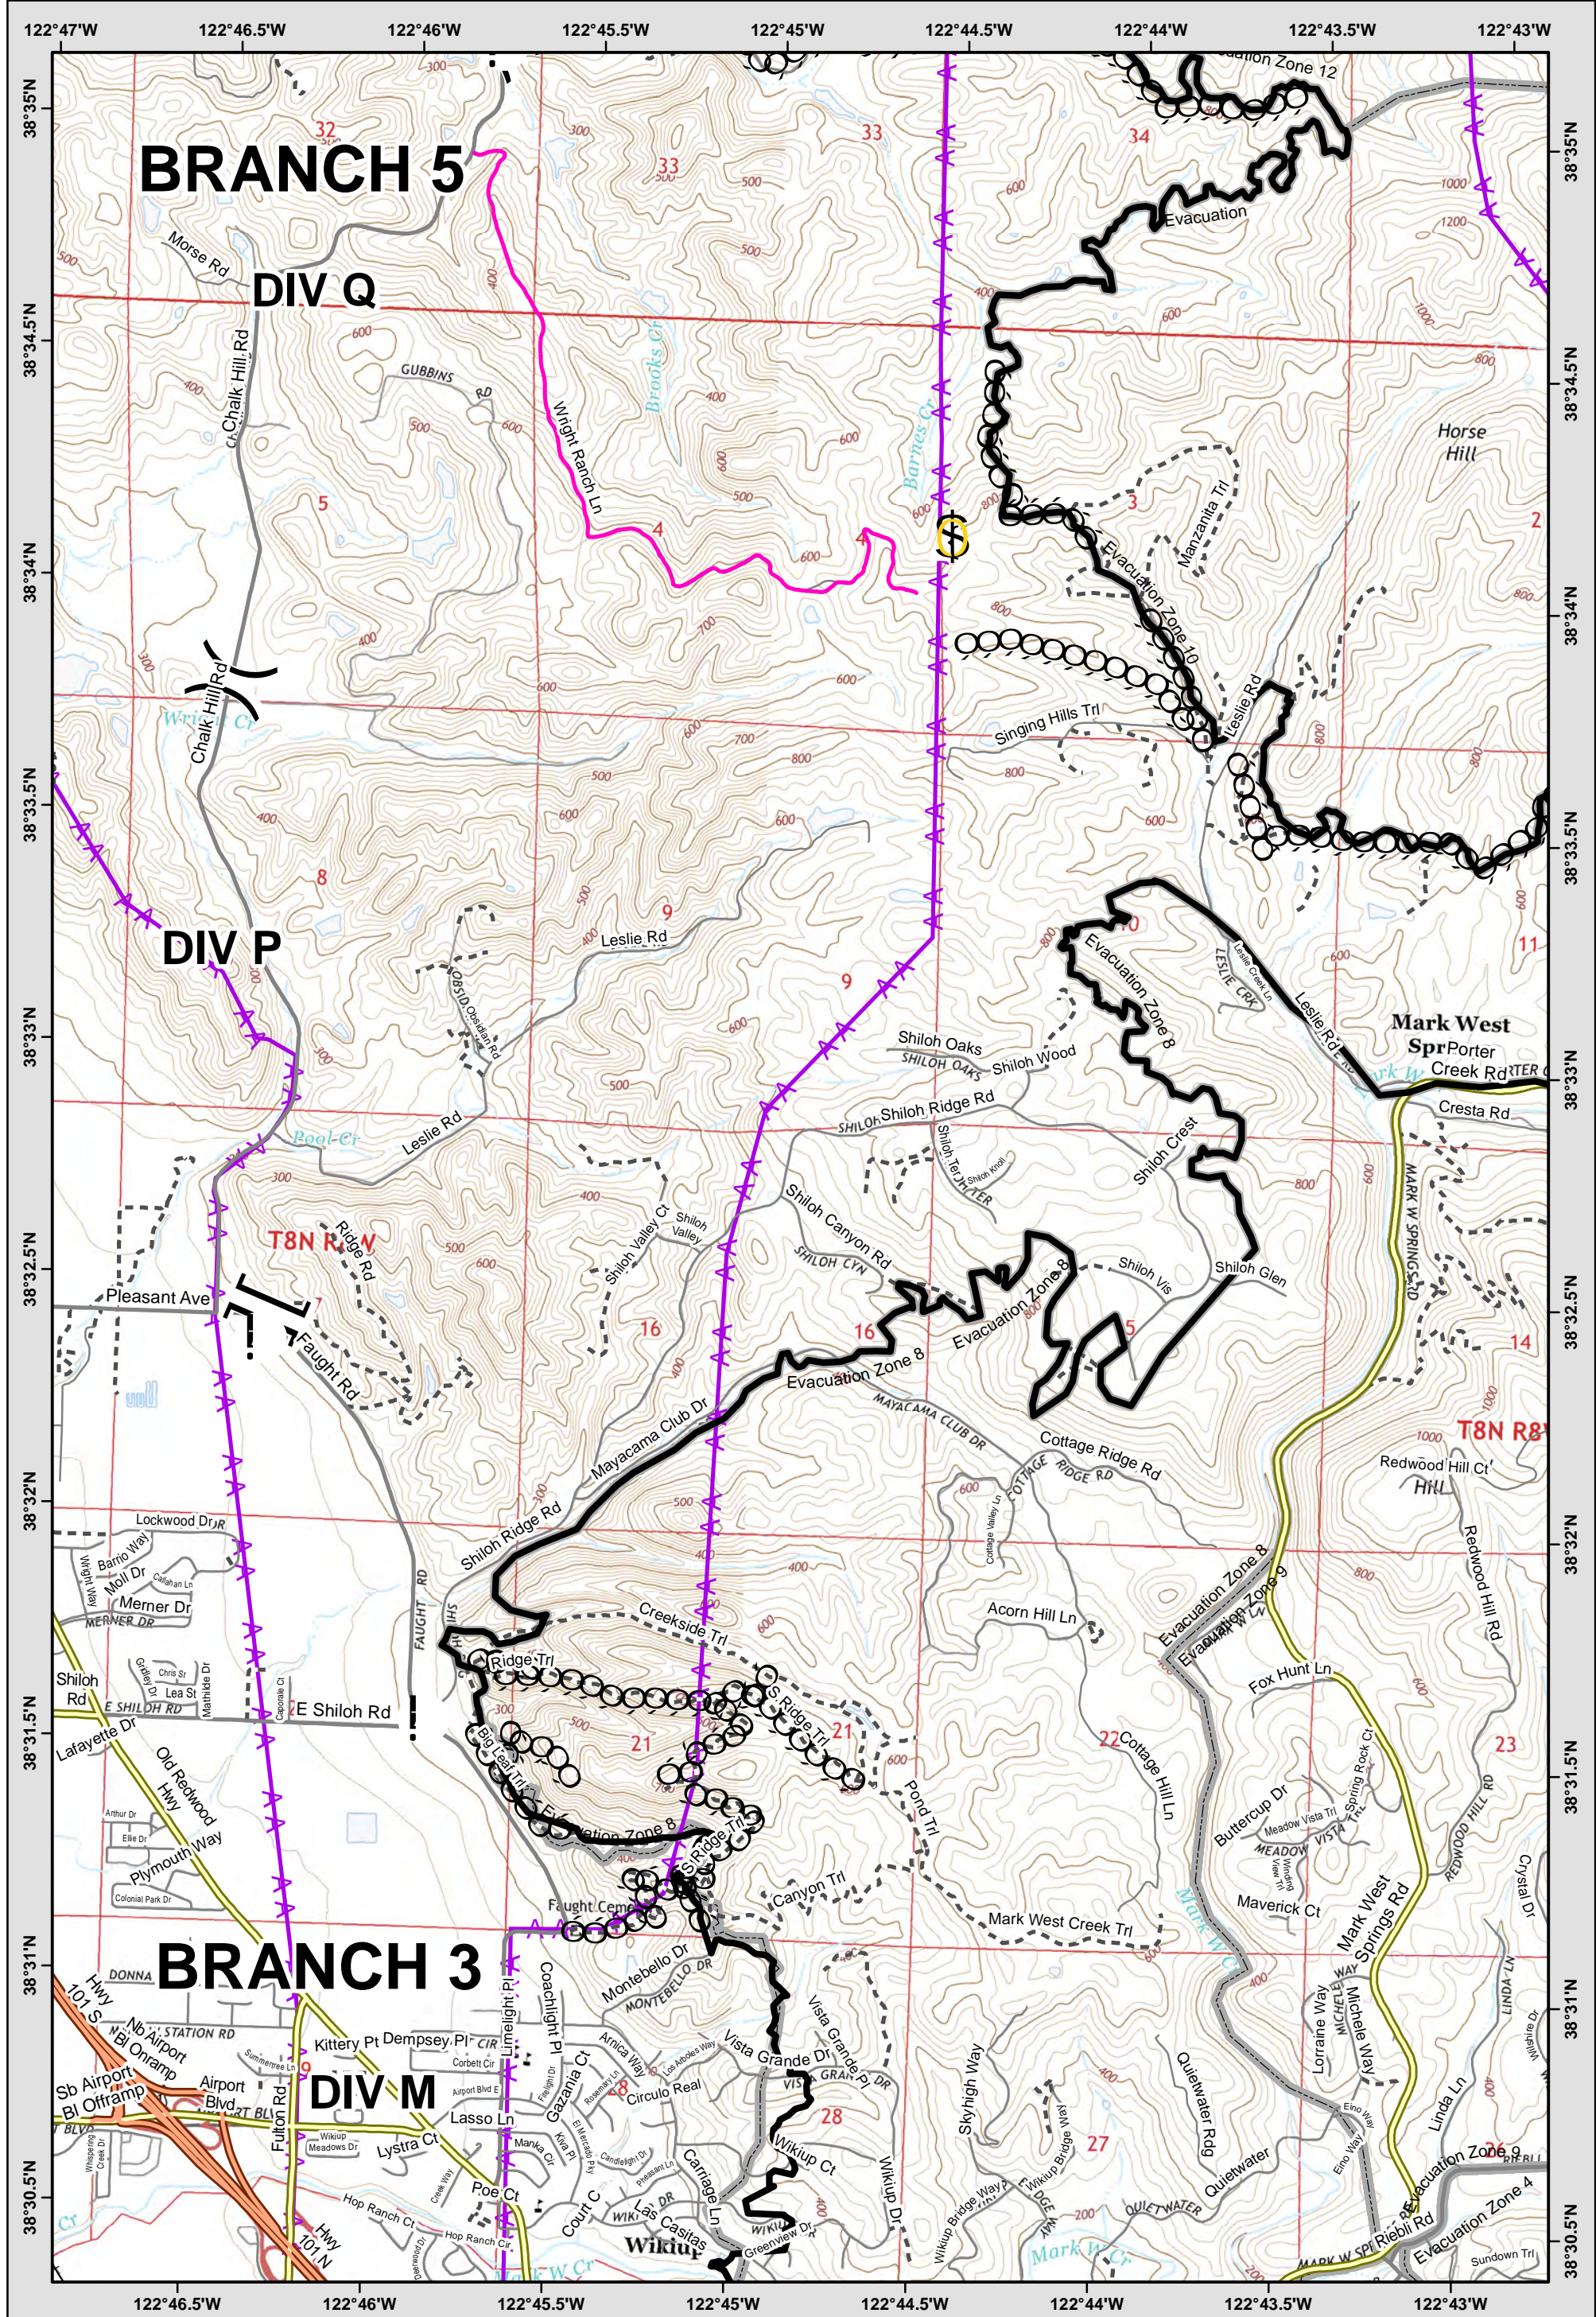

LEGEND: See last page for common ICS Symbology

14	15	16
19	20	
0	24	25

Page Grid

- Avoidance Area
- Mine Waste Hazard
- Evac-Repopulation Zones

Page: 20

0 1 Miles

Central LNU Complex
CA-LNU-010104
IAP MAP
OCT 21, 2017
NAD83 1:24,000