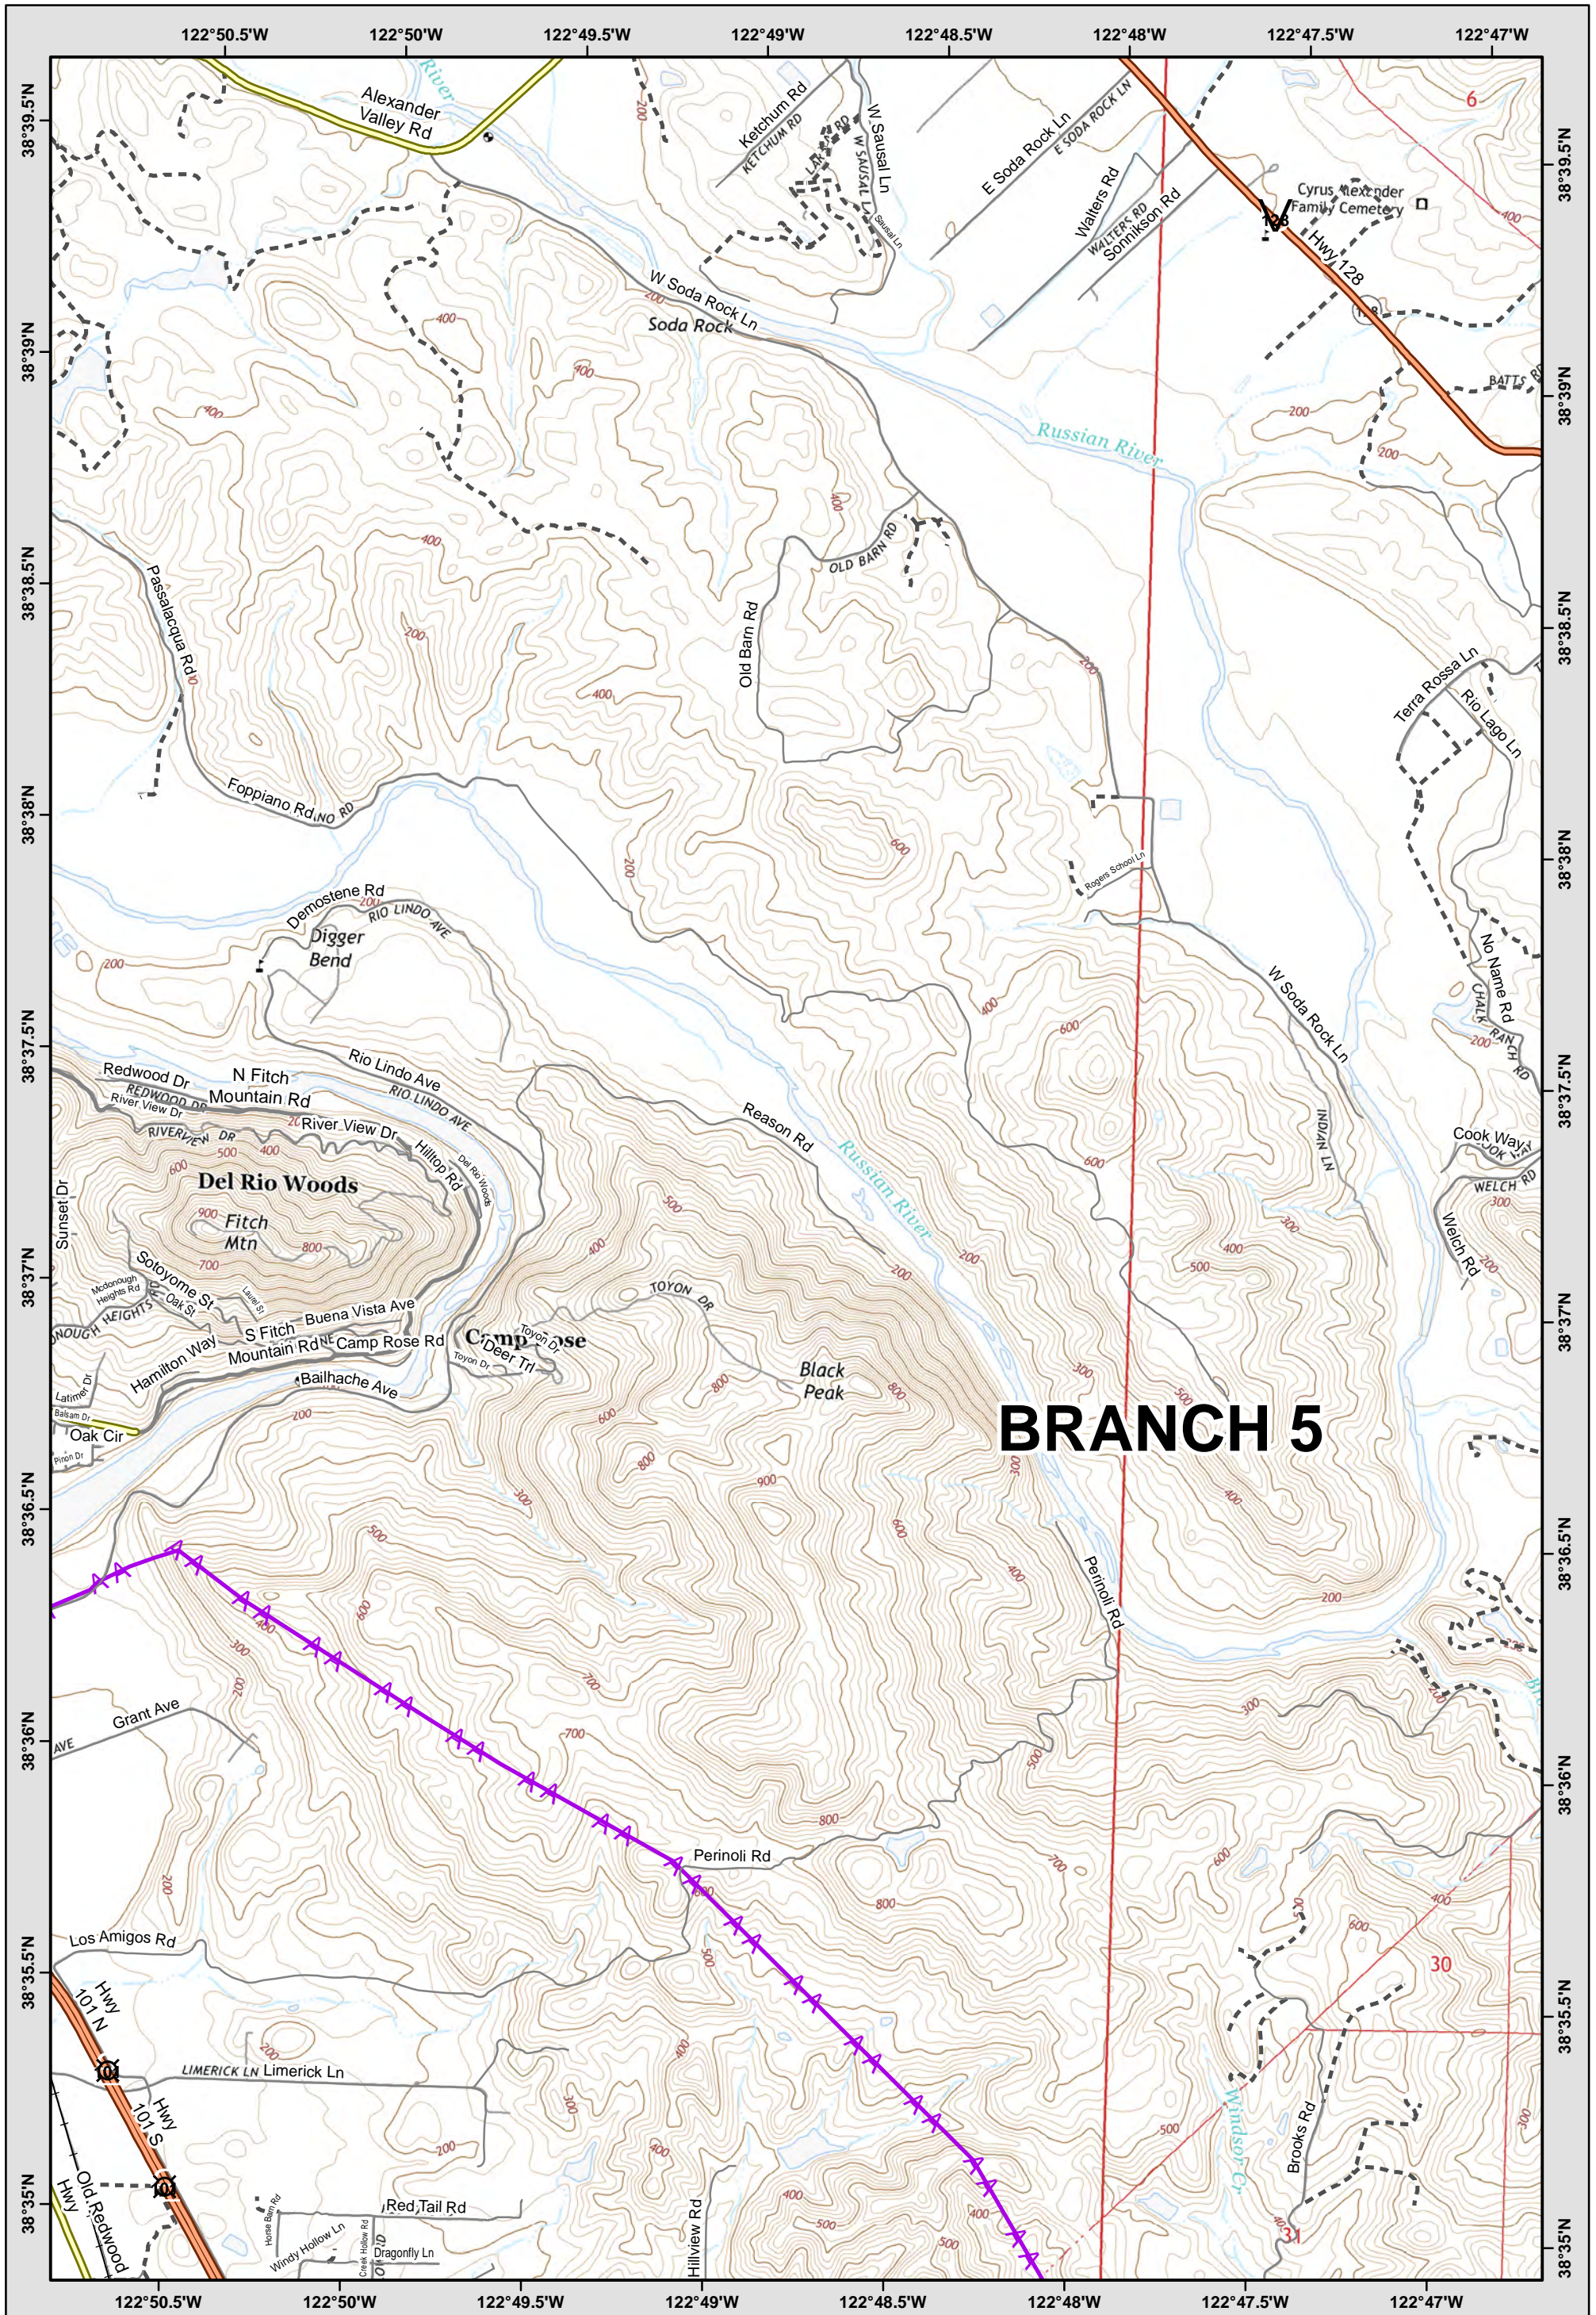

Central LNU Complex
 CA-LNU-010104
IAP MAP
 OCT 21, 2017
 NAD83 1:24,000

	0	0	0
	12	13	
	17	18	0

LEGEND: See last page for common ICS Symbology

Avoidance Area
 Evac-Repopulation Zones
 Mine Waste Hazard

Central LNU Complex
 CA-LNU-010104
IAP MAP
 OCT 21, 2017
 NAD83 1:24,000