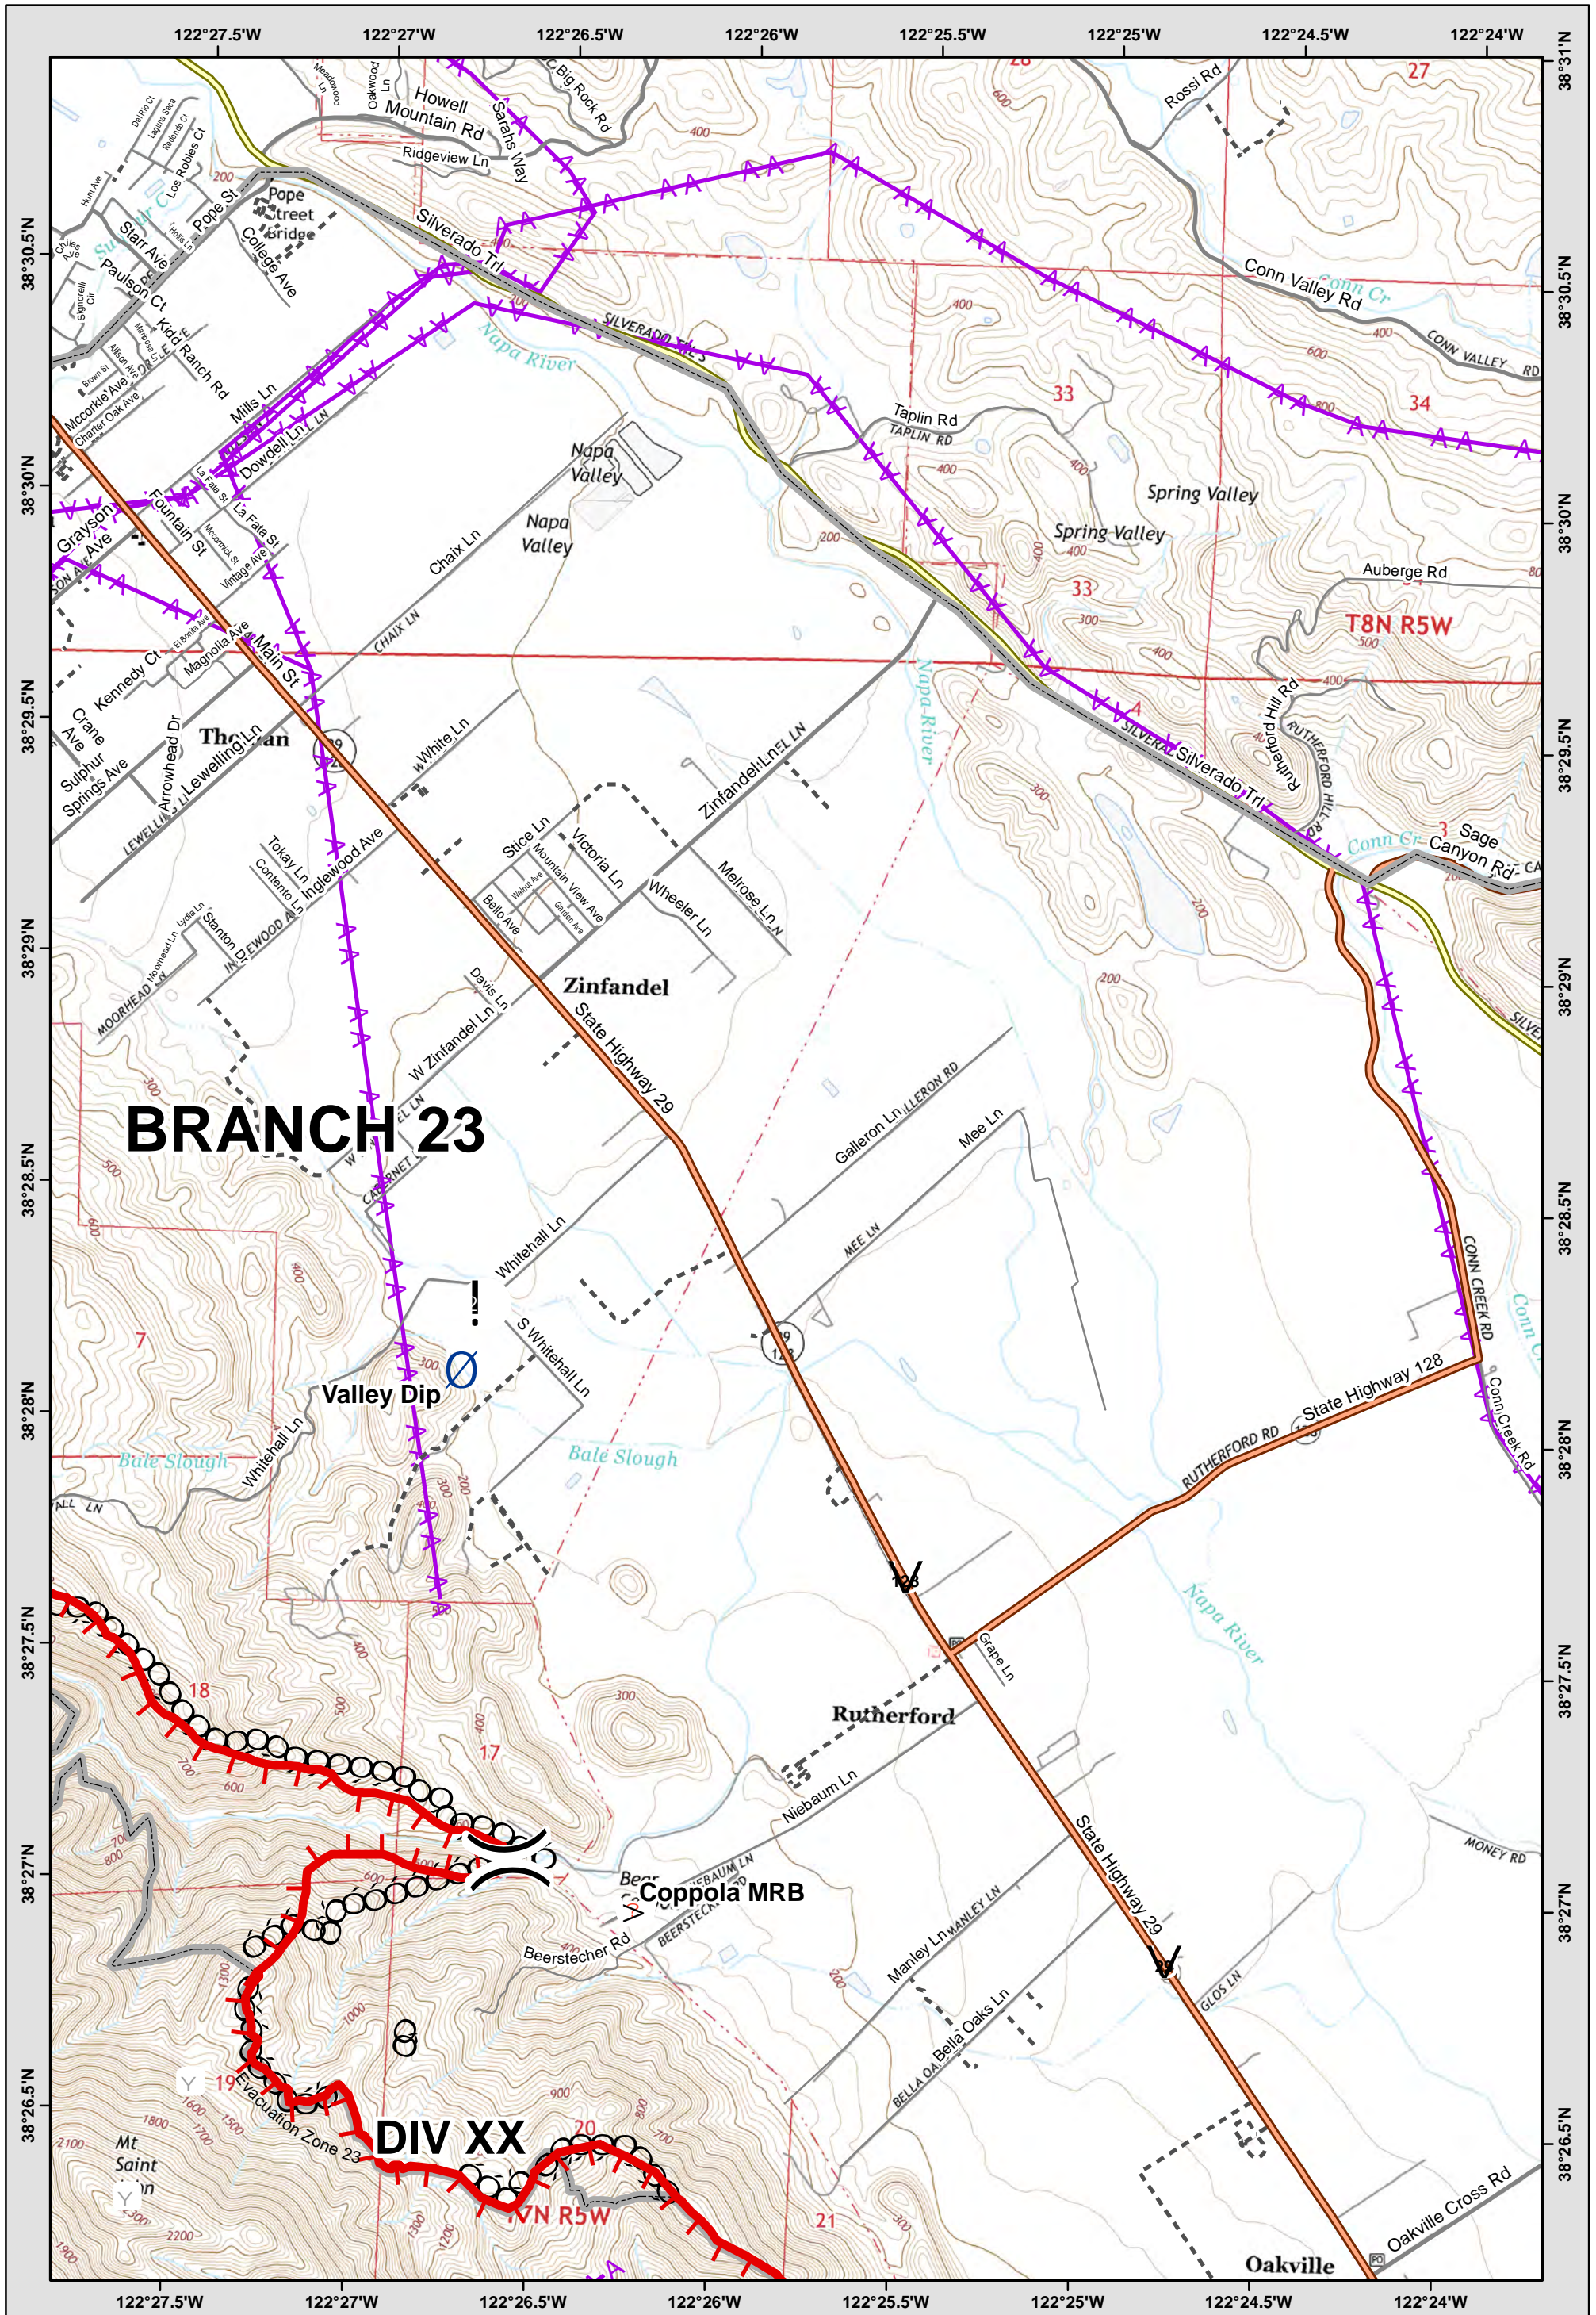

BRANCH 23

Valley Dip

Coppola MRB

DIV XX

0	0	0
28	29	
33	34	0

Page Grid

LEGEND: See last page for common ICS Symbology

- Avoidance Area
- Mine Waste Hazard
- Evac-Repopulation Zones

Page: 29

Central LNU Complex
CA-LNU-010104
IAP MAP
OCT 21, 2017
NAD83 1:24,000