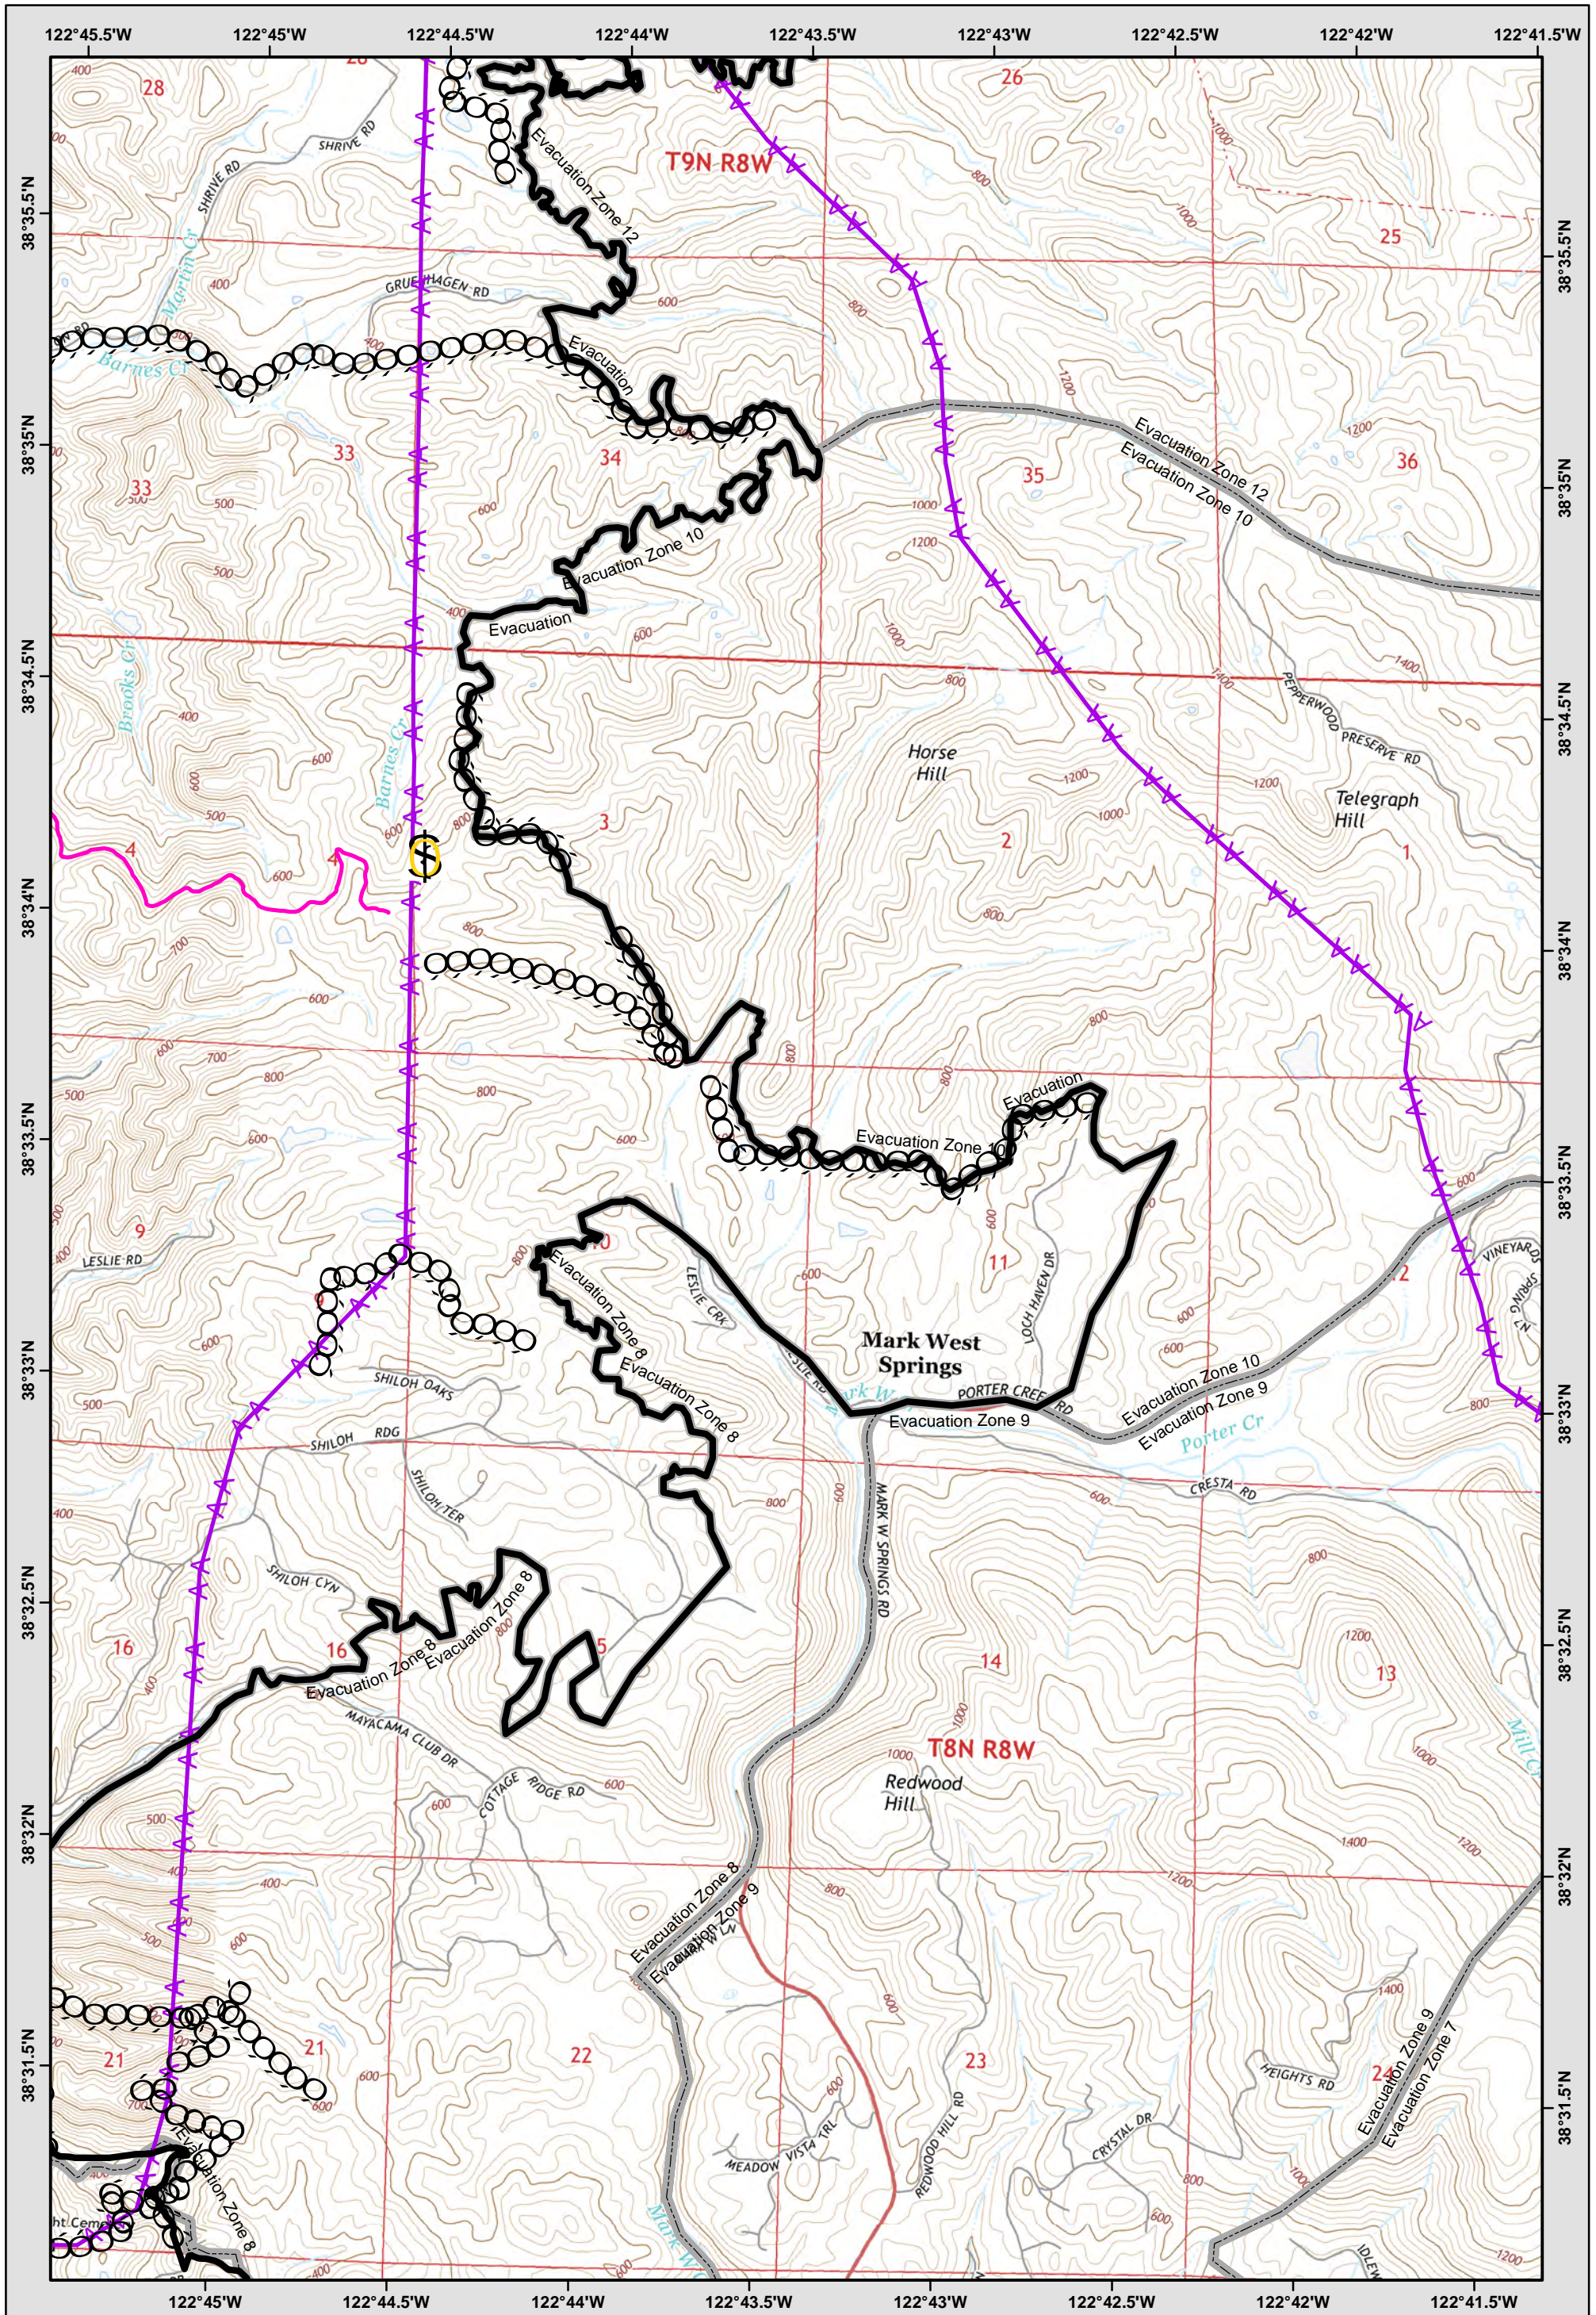

	0	0	0
	8	9	0
	12	13	0

LEGEND: See last page for common ICS Symbology

Avoidance Area     
 Evac-Repopulation Zones  
 Mine Waste Hazard

Page: 9

0 1 Miles

**Central LNU Complex**  
 CA-LNU-010104  
**IAP MAP**  
 OCT 26, 2017  
 NAD83 1:24,000