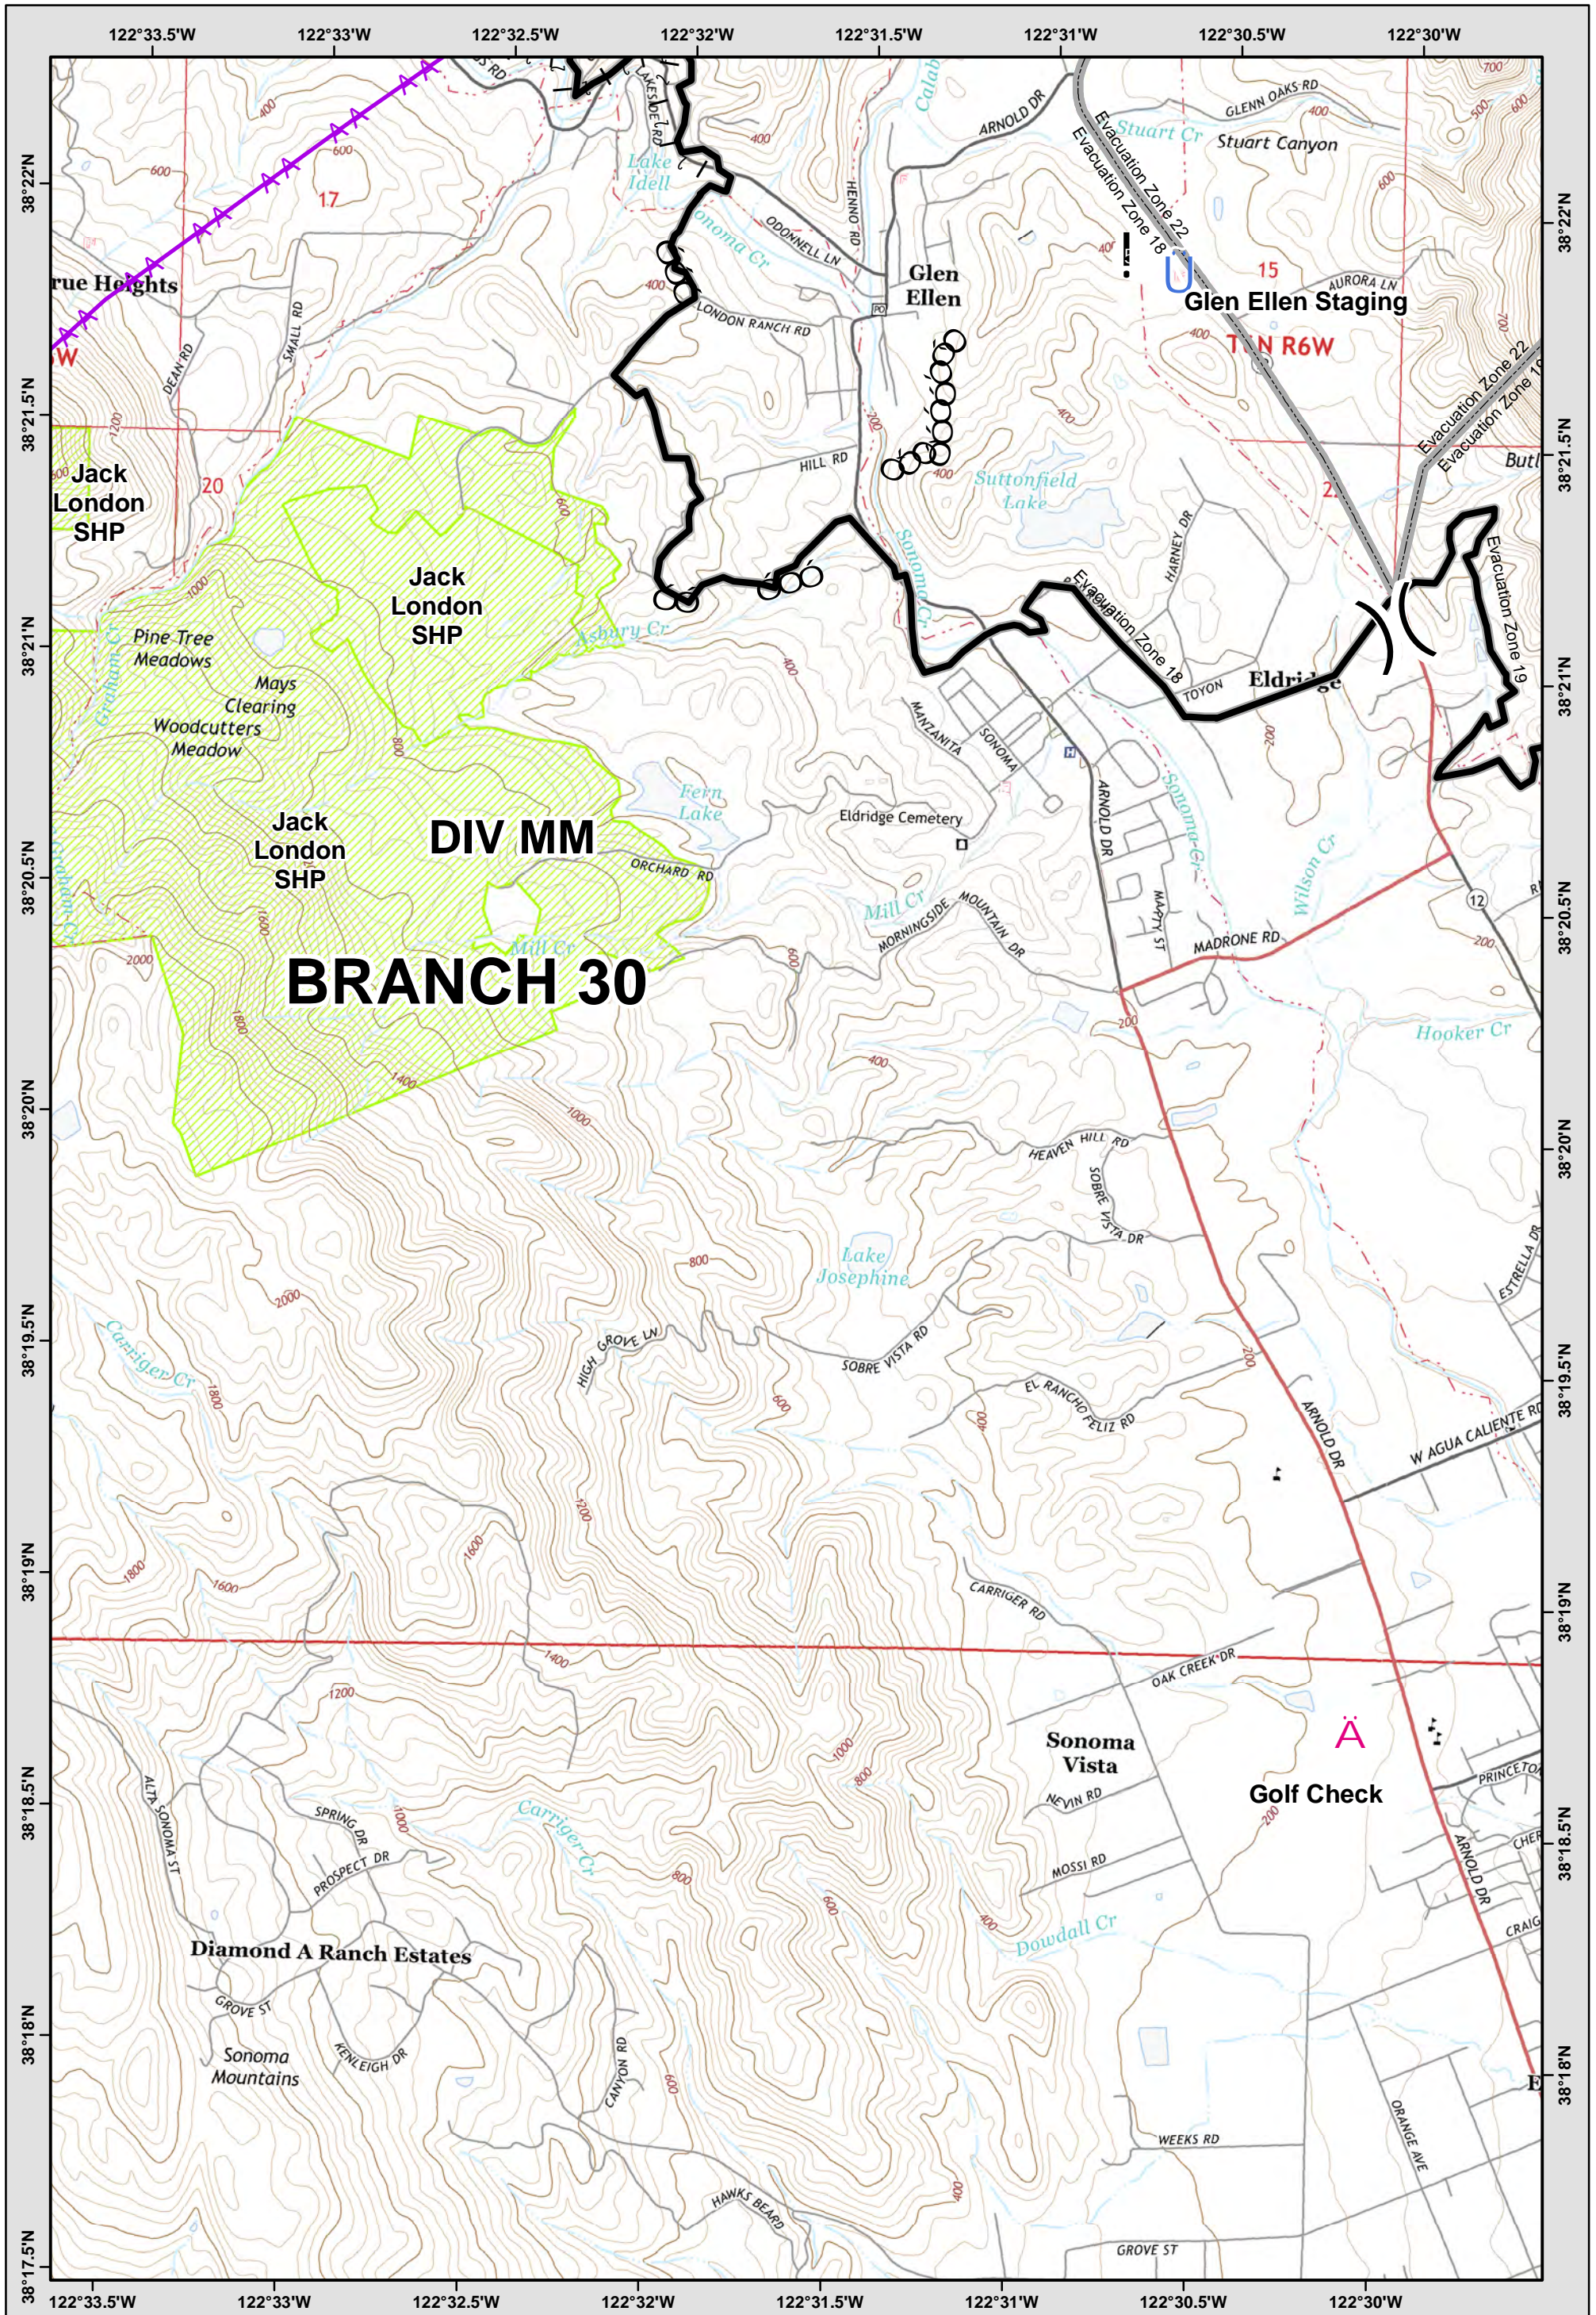

	20	21	22
	25	26	27
	0	0	0

LEGEND: See last page for common ICS Symbology

- Avoidance Area
- Mine Waste Hazard
- Evac-Repopulation Zones

**Central LNU Complex**  
 CA-LNU-010104  
**IAP MAP**  
 OCT 26, 2017  
 NAD83 1:24,000