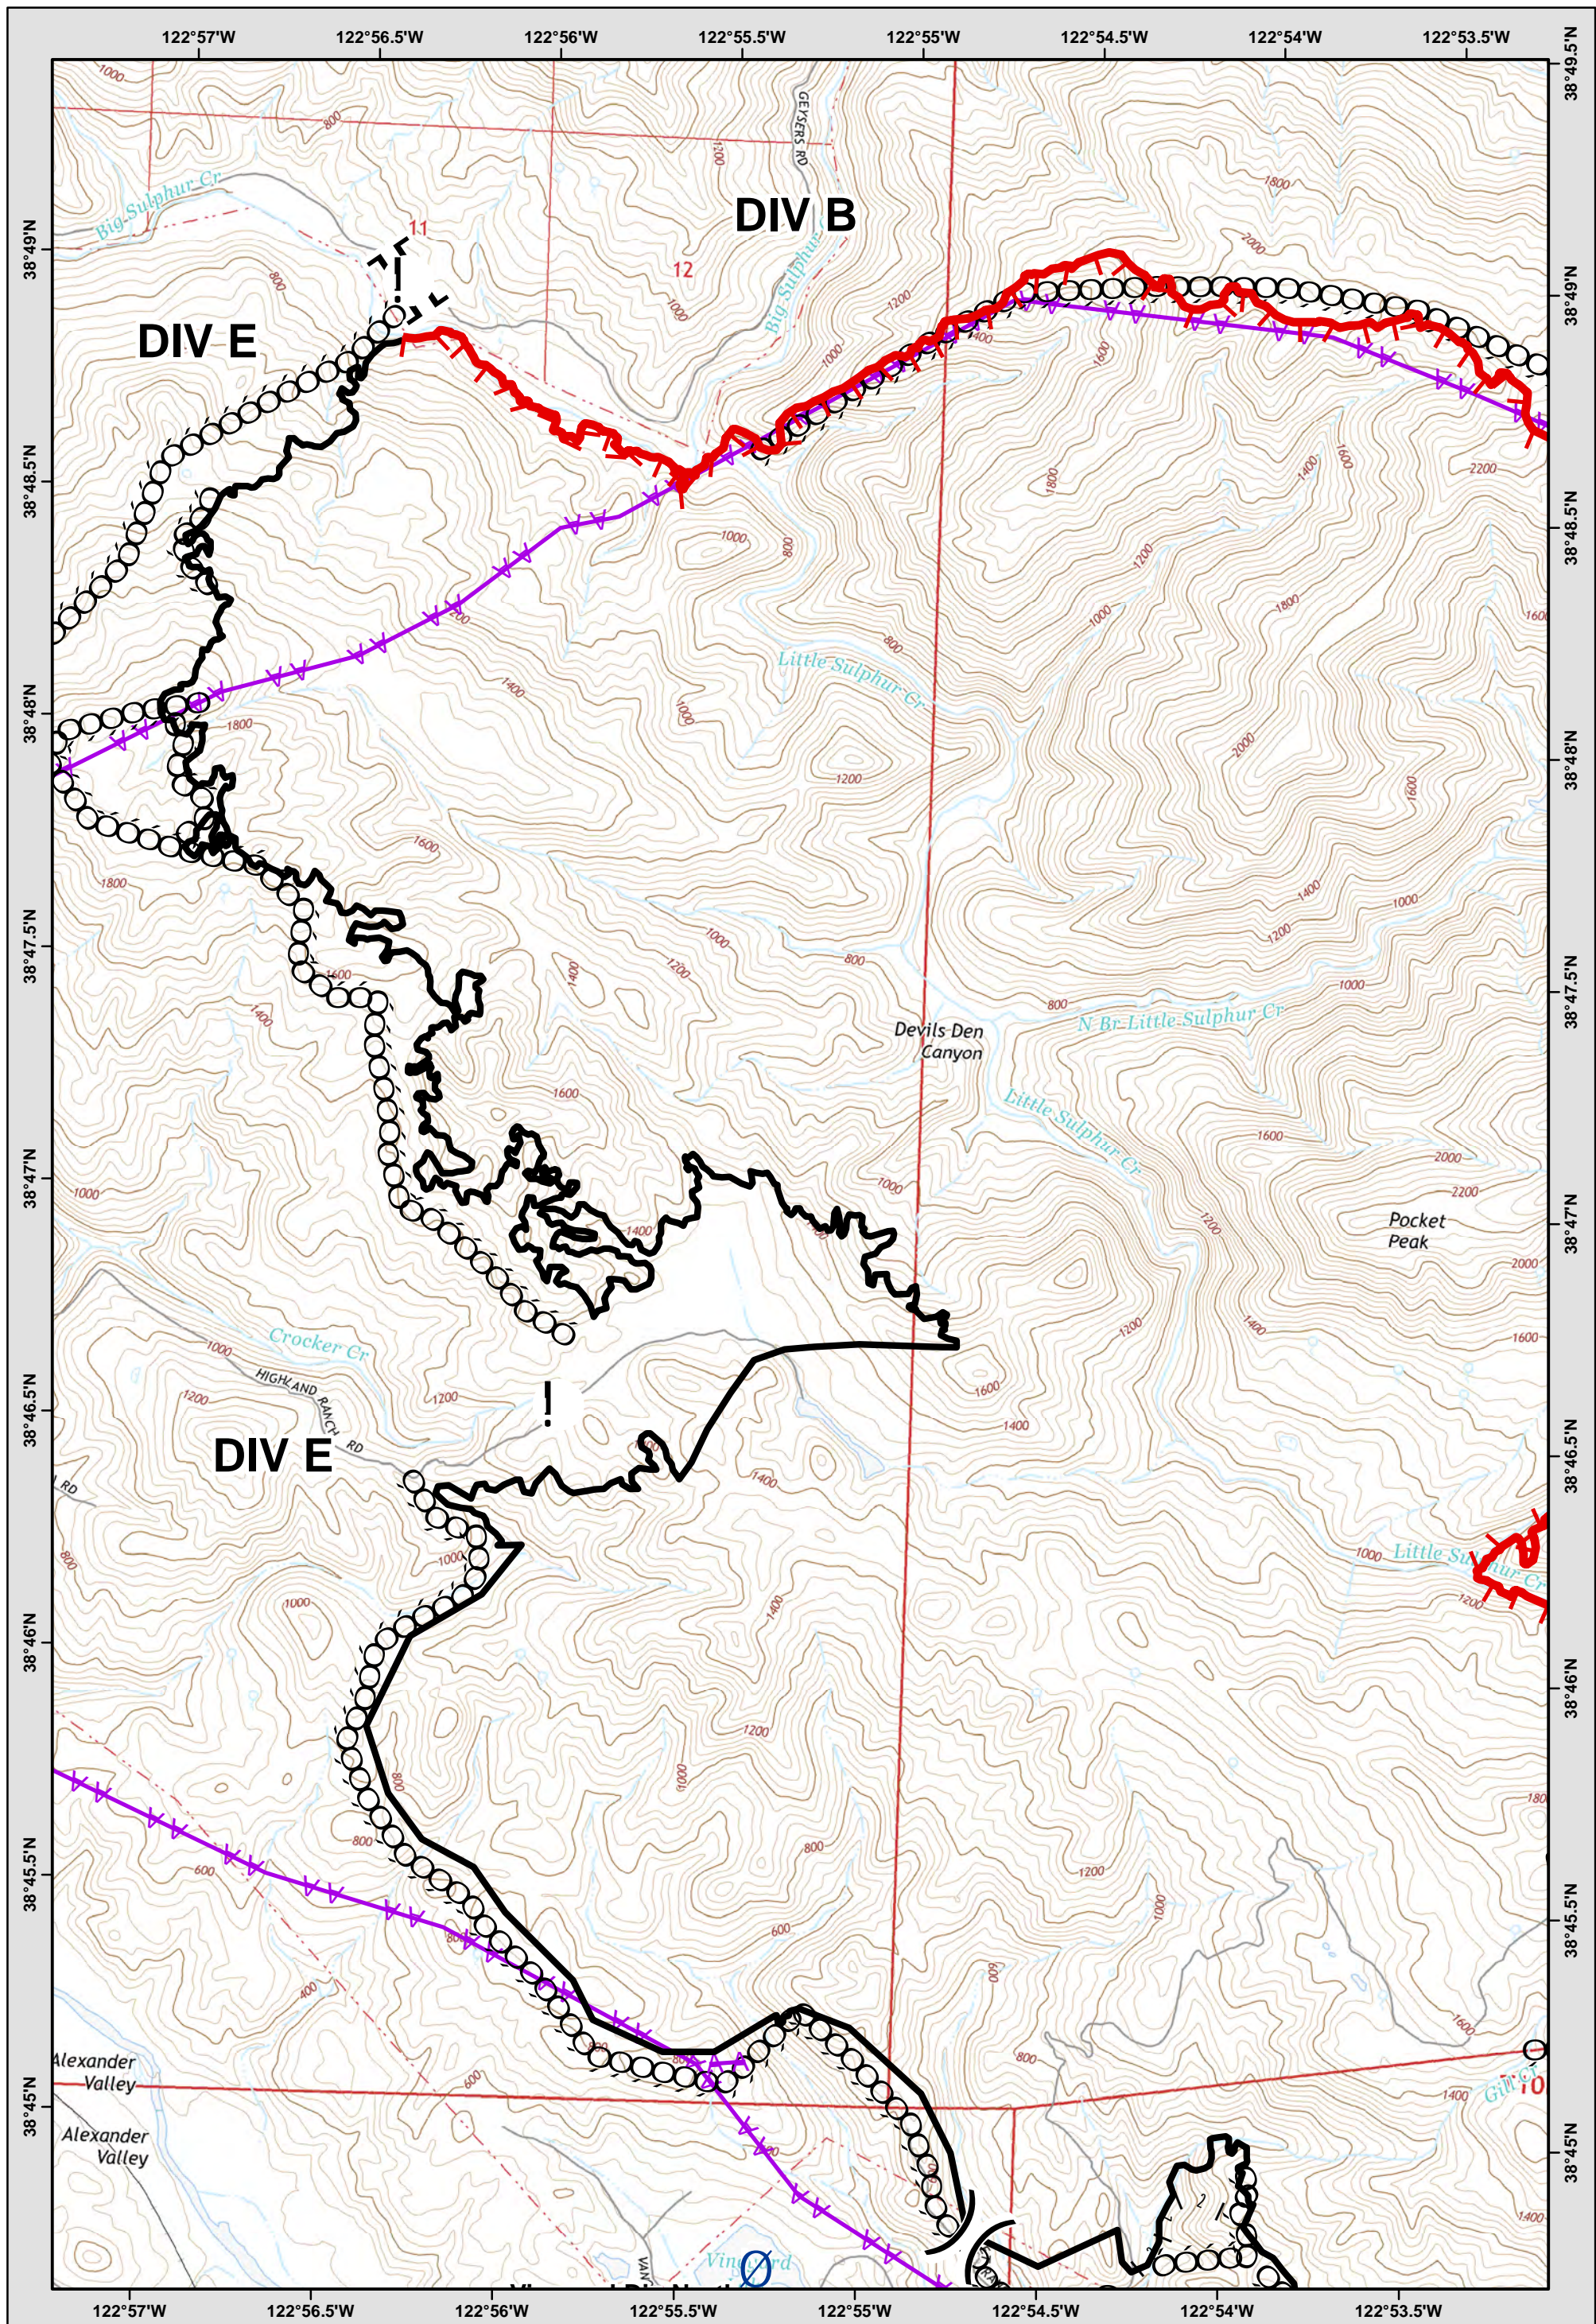

Page Grid

0
---

LEGEND: See last page for common ICS Symbology

- Y Avoidance Area
- Mine Waste Hazard

Page: 0

**Central LNU Complex**  
 CA-LNU-010104  
**IAP MAP**  
 OCT 26, 2017  
 NAD83 1:220,000

	0	0	0
	0	1	2
	0	4	5