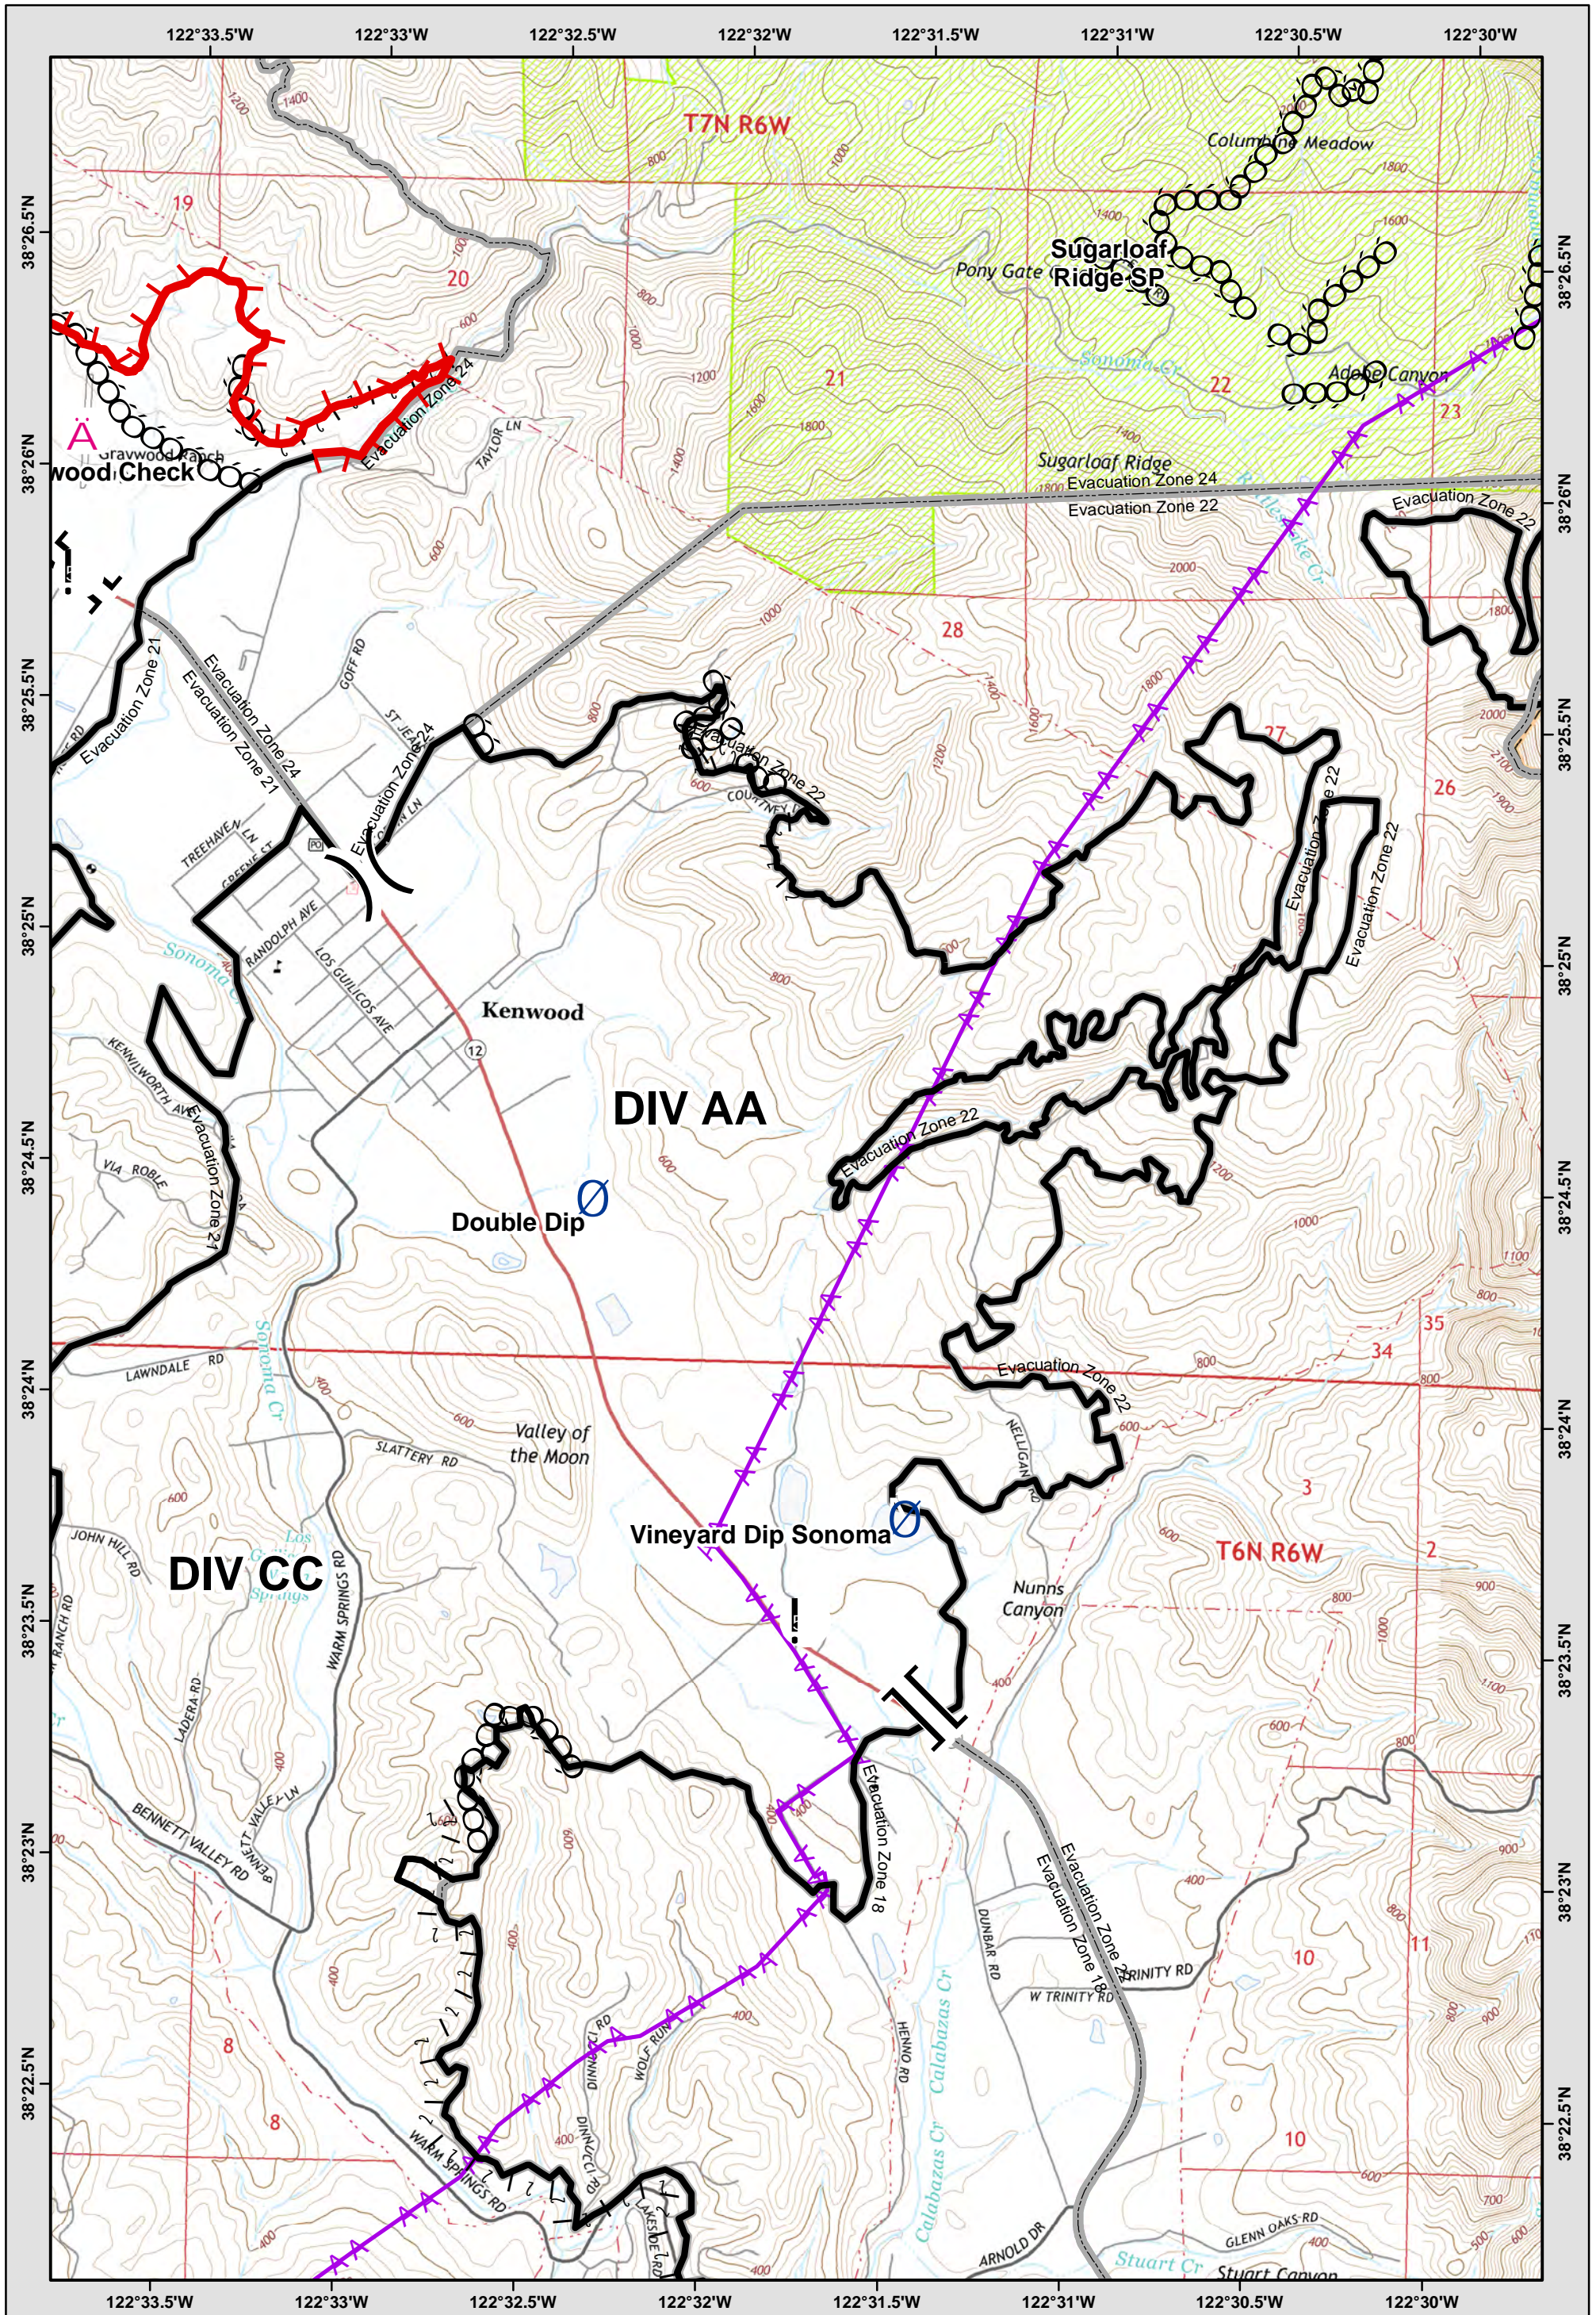

	16	17	18
	20	21	22
	25	26	27

LEGEND: See last page for common ICS Symbology

Avoidance Area     
 Evac-Repopulation Zones  
 Mine Waste Hazard

**Central LNU Complex**  
 CA-LNU-010104  
**IAP MAP**  
 OCT 26, 2017  
 NAD83 1:24,000