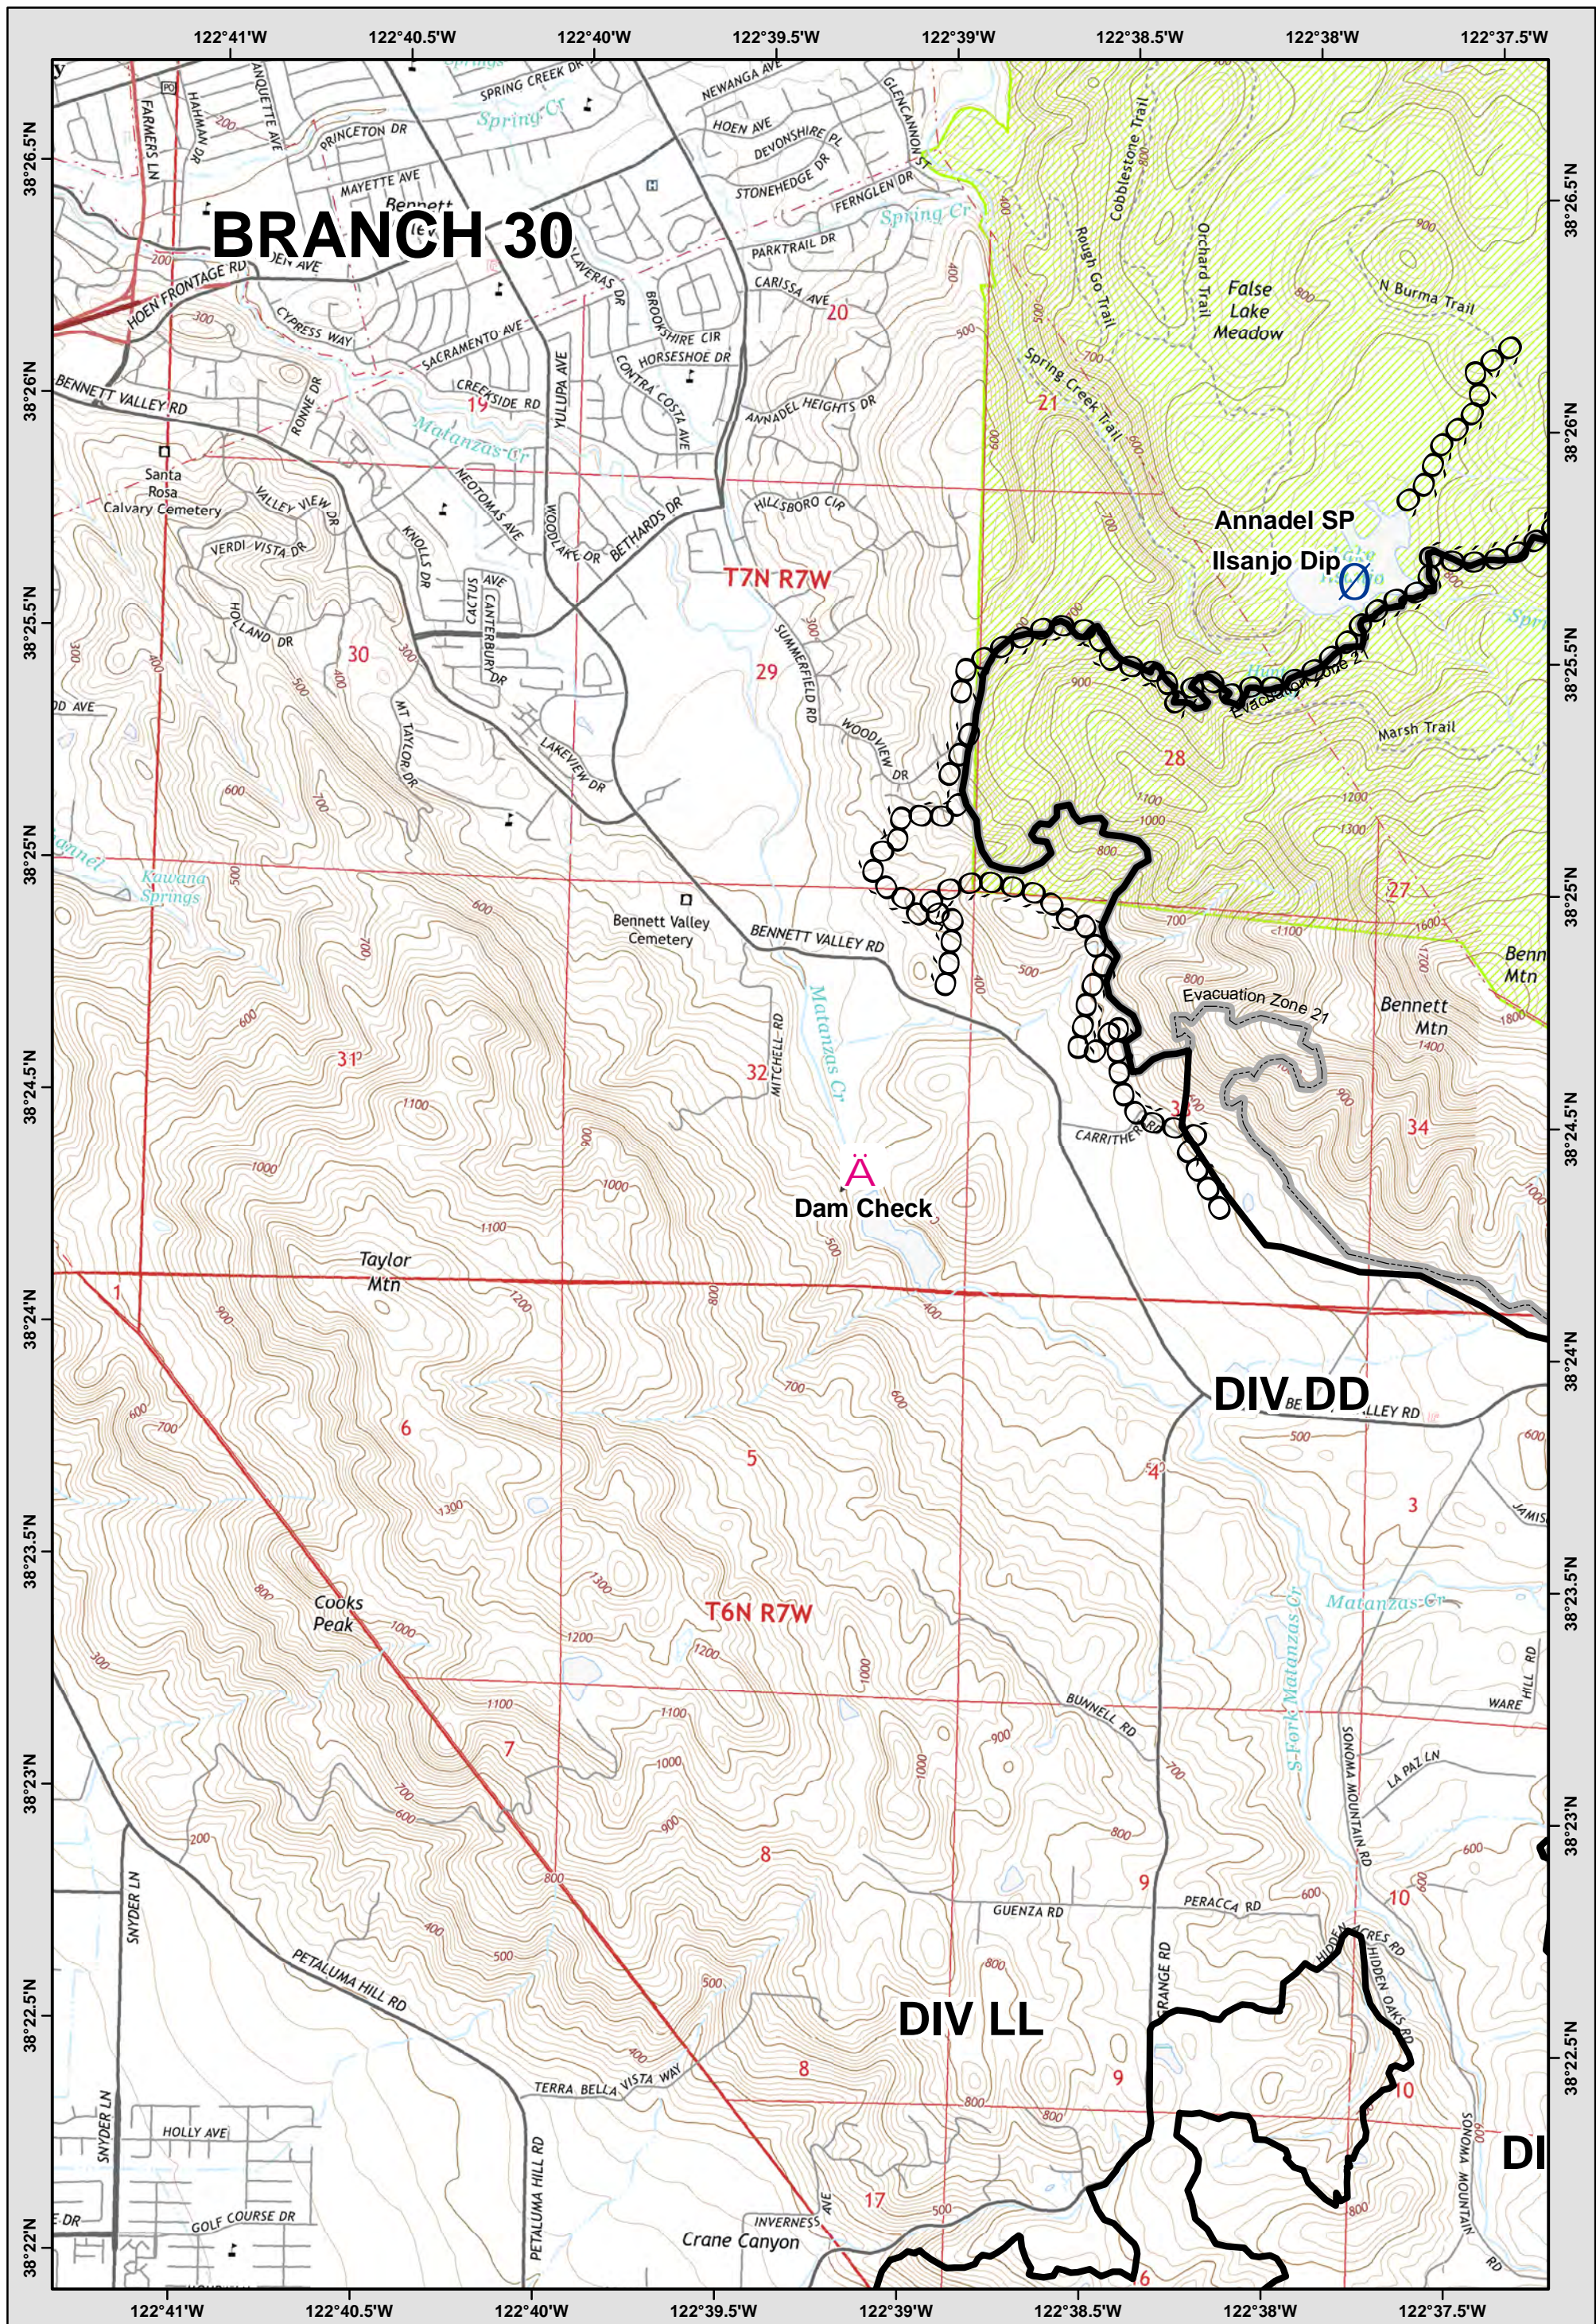

	0	0	0
	18	19	0
	22	23	24

LEGEND: See last page for common ICS Symbology

Avoidance Area    
 Evac-Repopulation Zones  
 Mine Waste Hazard

**Central LNU Complex**  
 CA-LNU-010104  
**IAP MAP**  
 OCT 26, 2017  
 NAD83 1:24,000