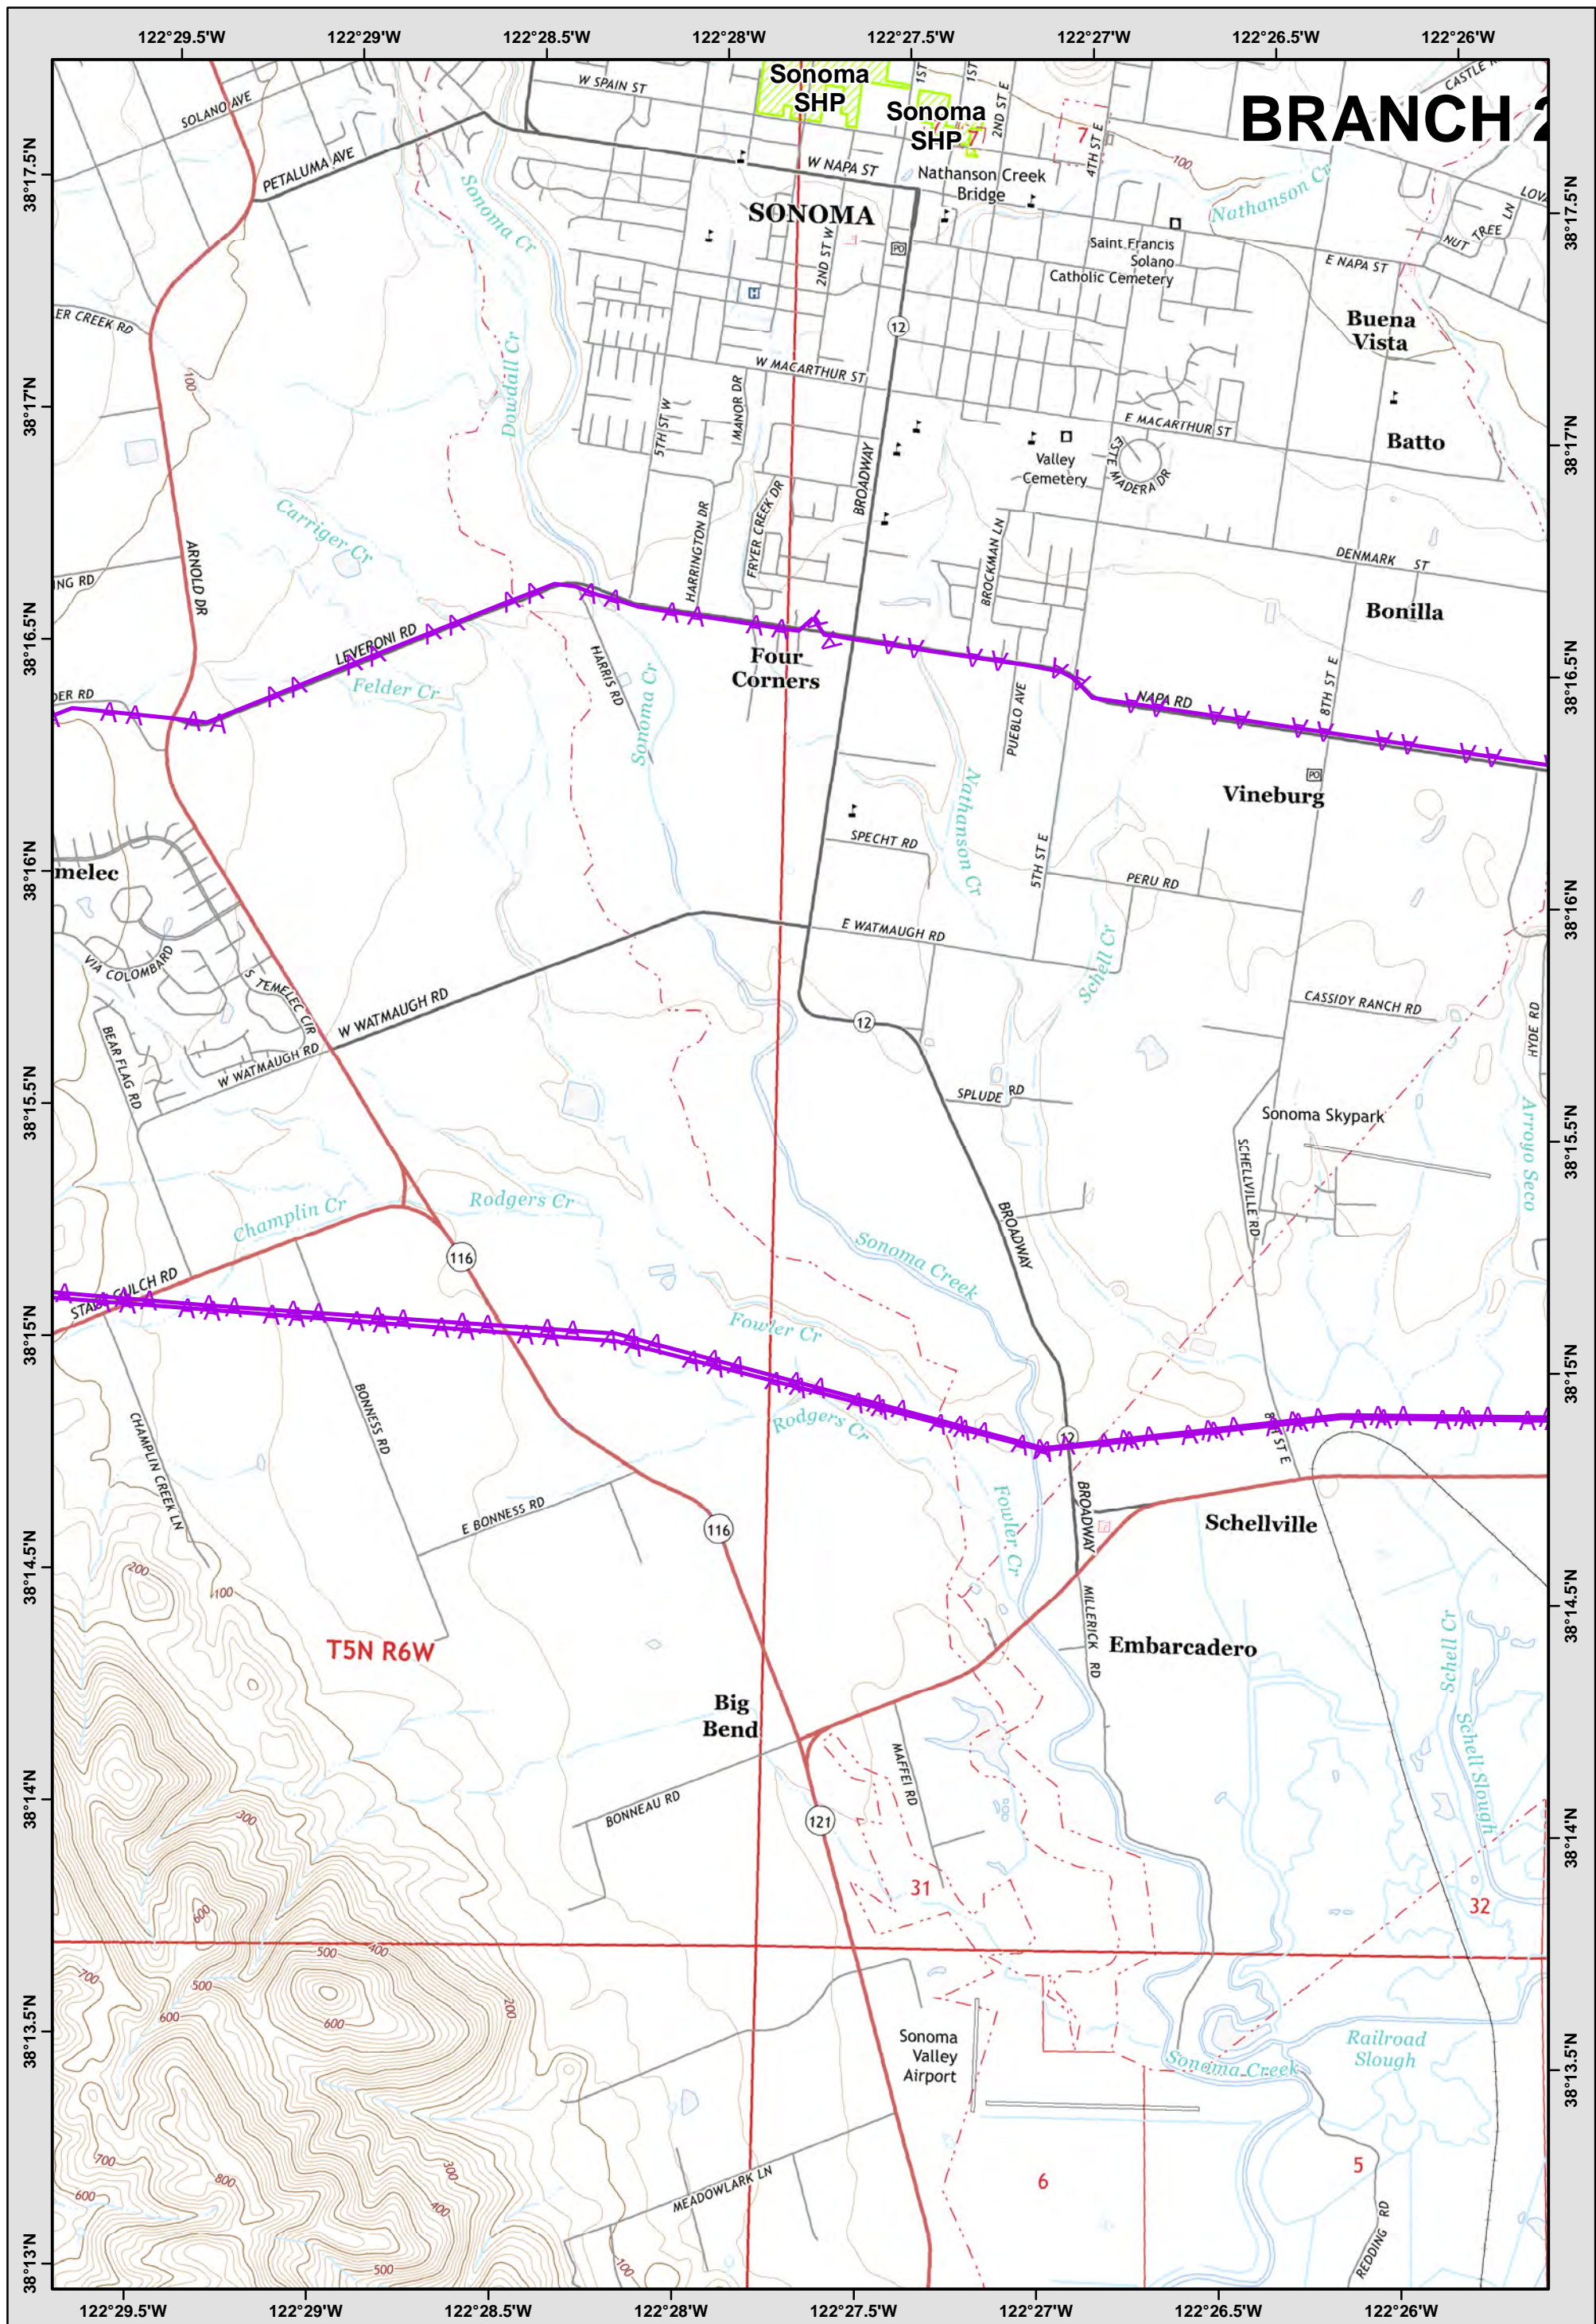

BRANCH 2

	27	28	29
	0	31	32
	0	0	0

LEGEND: See last page for common ICS Symbology

- Avoidance Area
- Mine Waste Hazard
- Evac-Repopulation Zones

Page: 31

0 1 Miles

Central LNU Complex
CA-LNU-010104
IAP MAP
OCT 26, 2017
NAD83 1:24,000