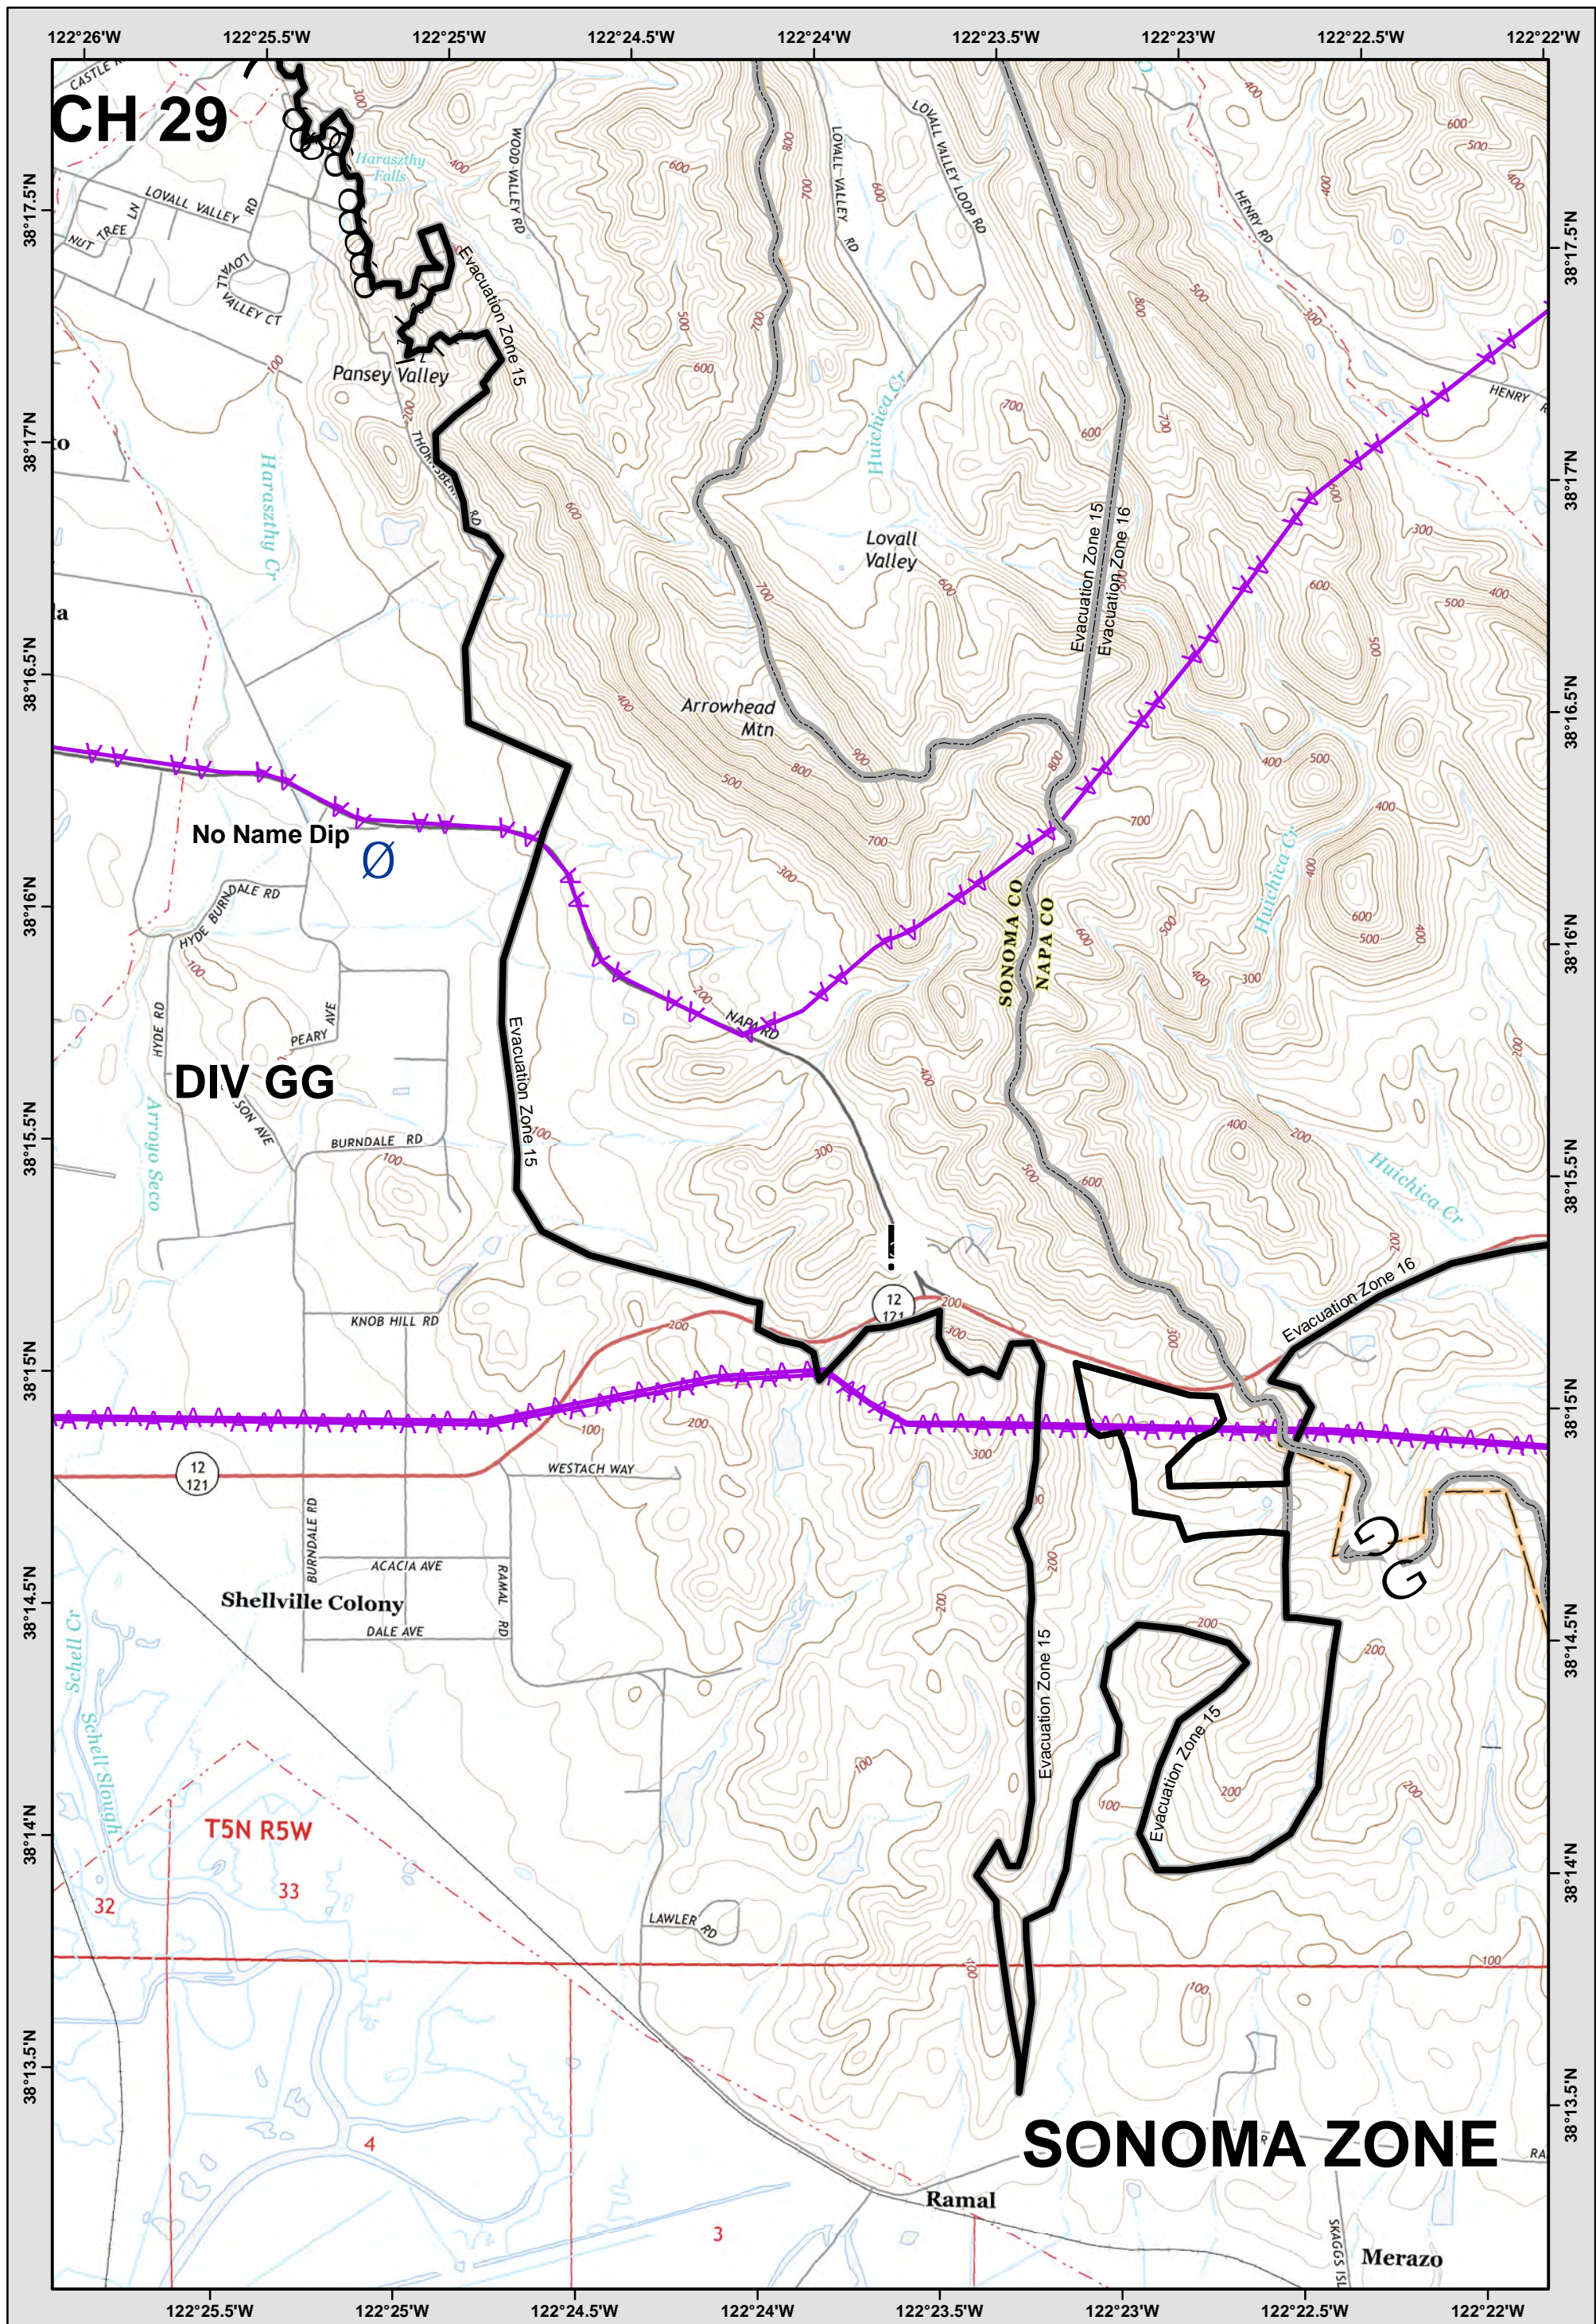

28	29	30
	31	32	33
	0	0	0

Page Grid

LEGEND: See last page for common ICS Symbology

Avoidance Area
Evac-Repopulation Zones
Mine Waste Hazard

Central LNU Complex
CA-LNU-010104
IAP MAP
OCT 26, 2017
NAD83 1:24,000