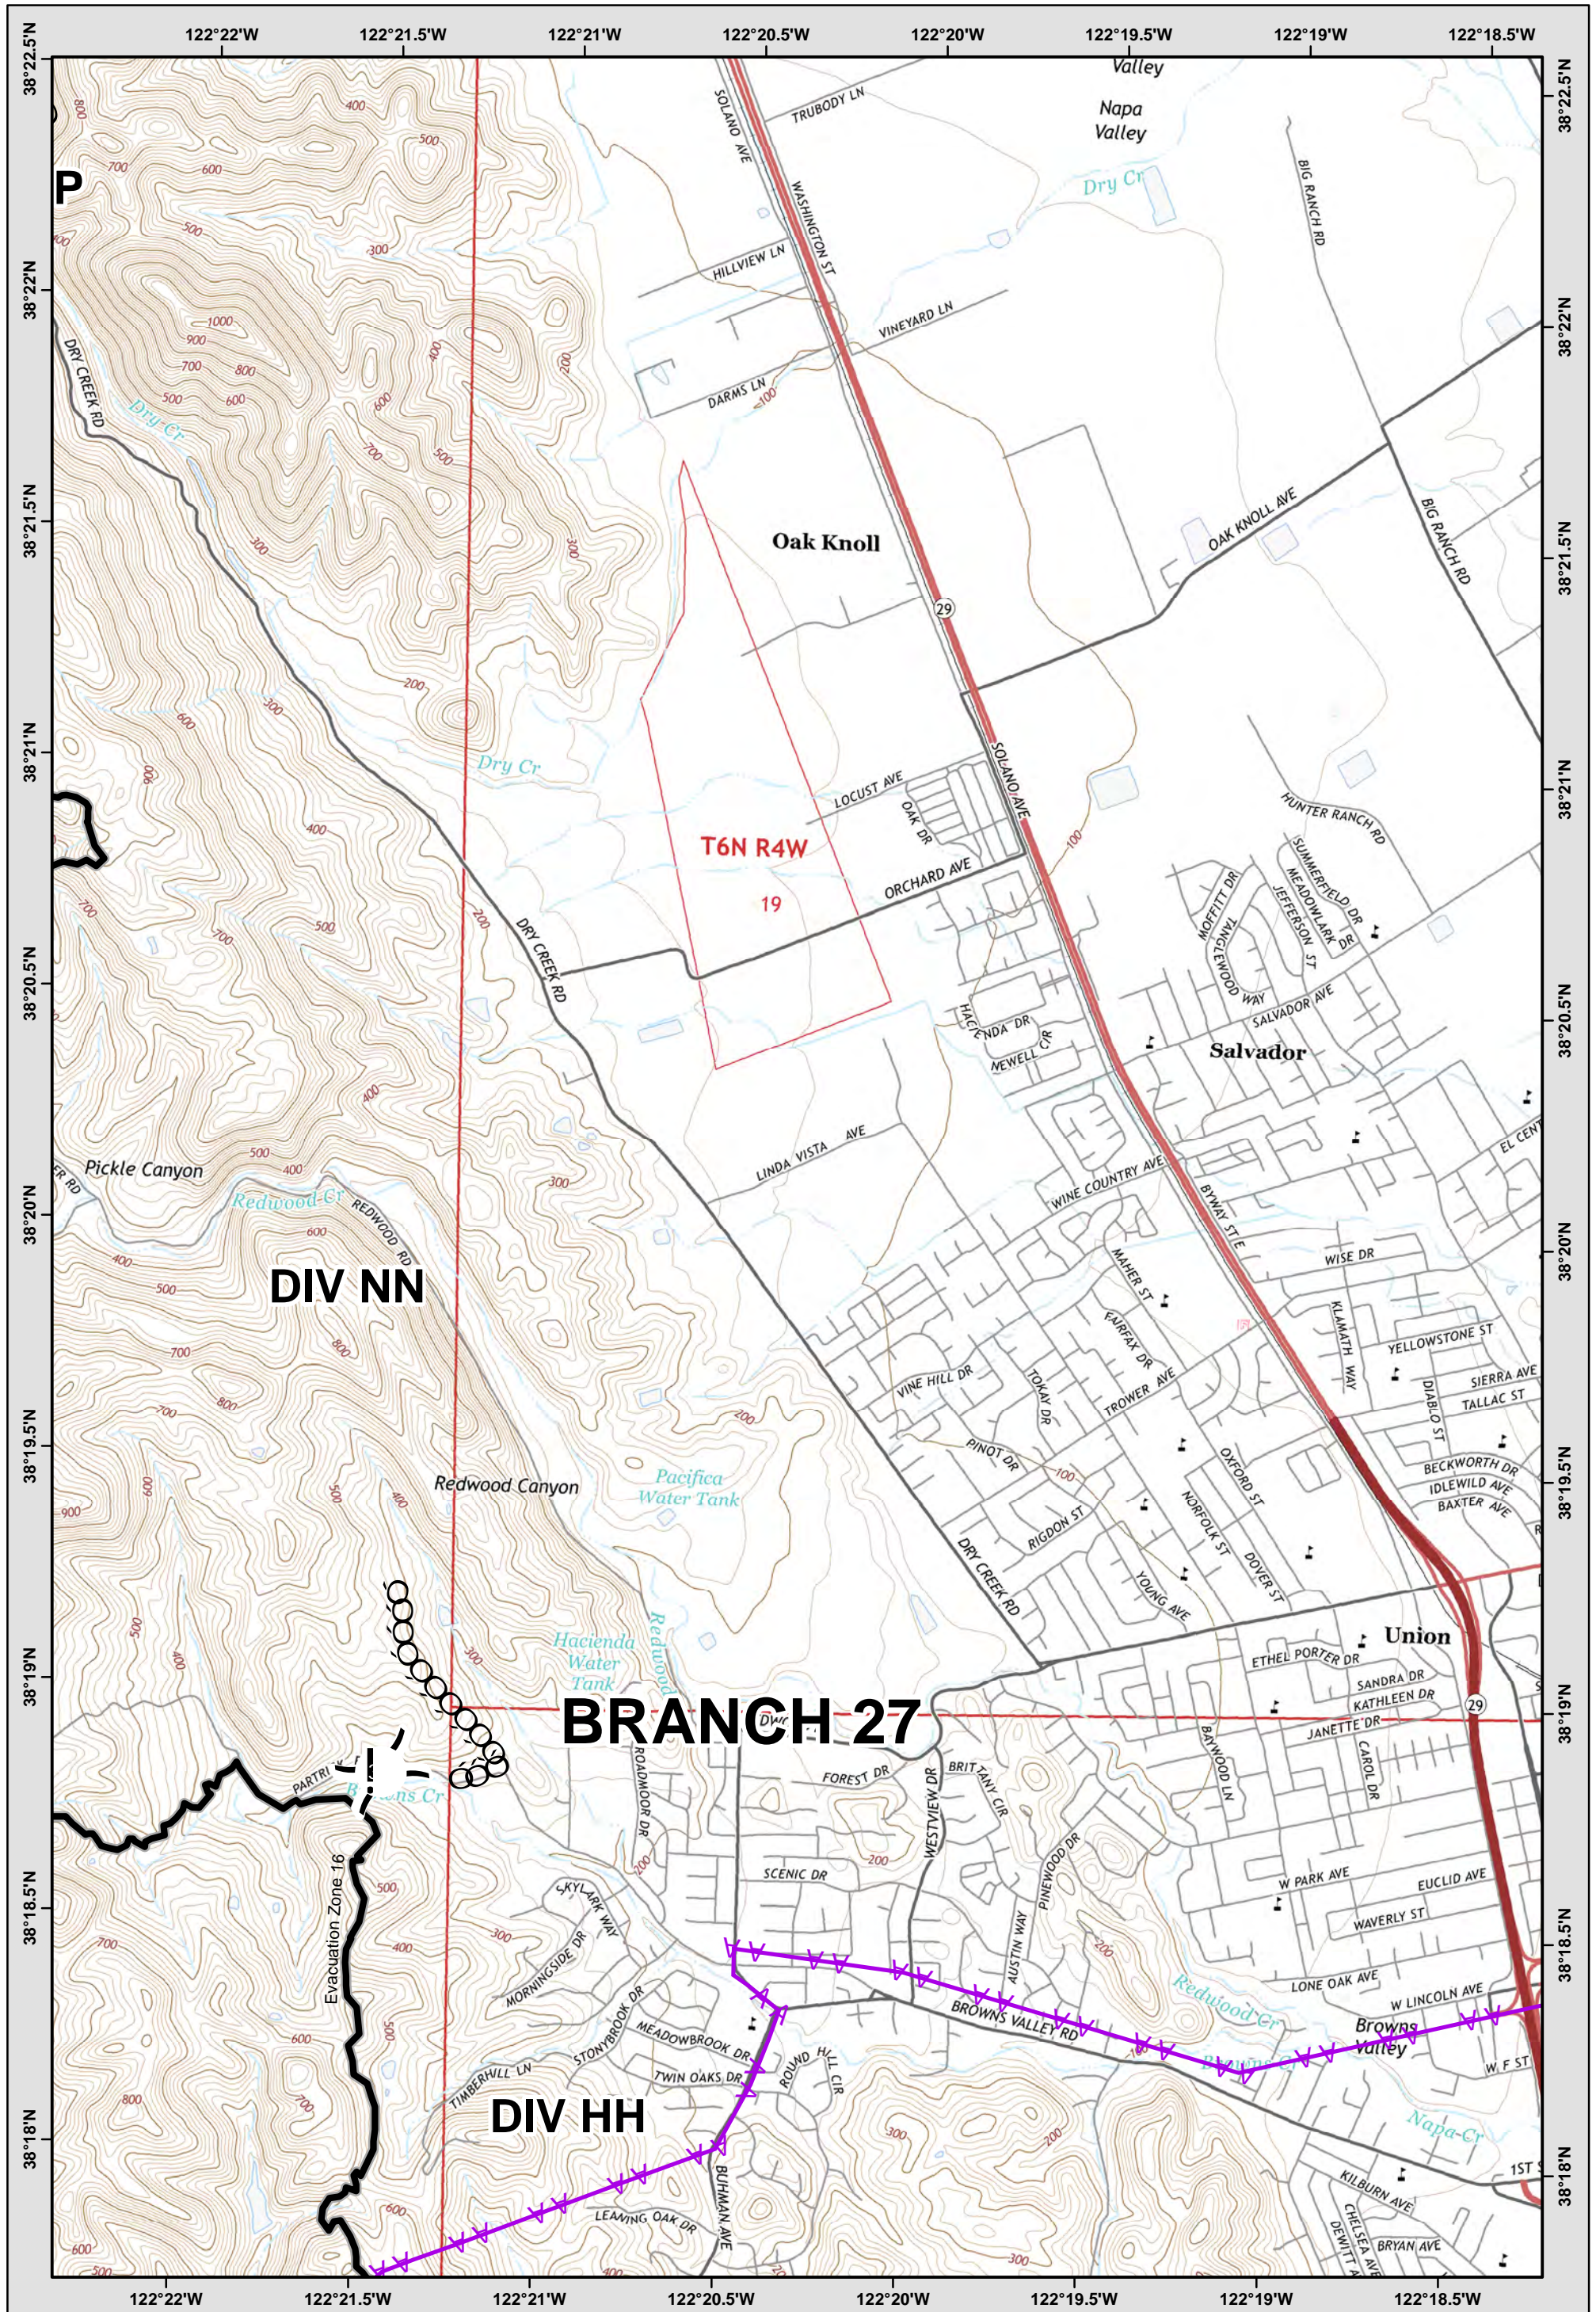

	23	24	0
	28	29	30
	31	32	33

LEGEND: See last page for common ICS Symbology

- Avoidance Area
- Evac-Repopulation Zones
- Mine Waste Hazard

**Central LNU Complex**  
 CA-LNU-010104  
**IAP MAP**  
 OCT 26, 2017  
 NAD83 1:24,000