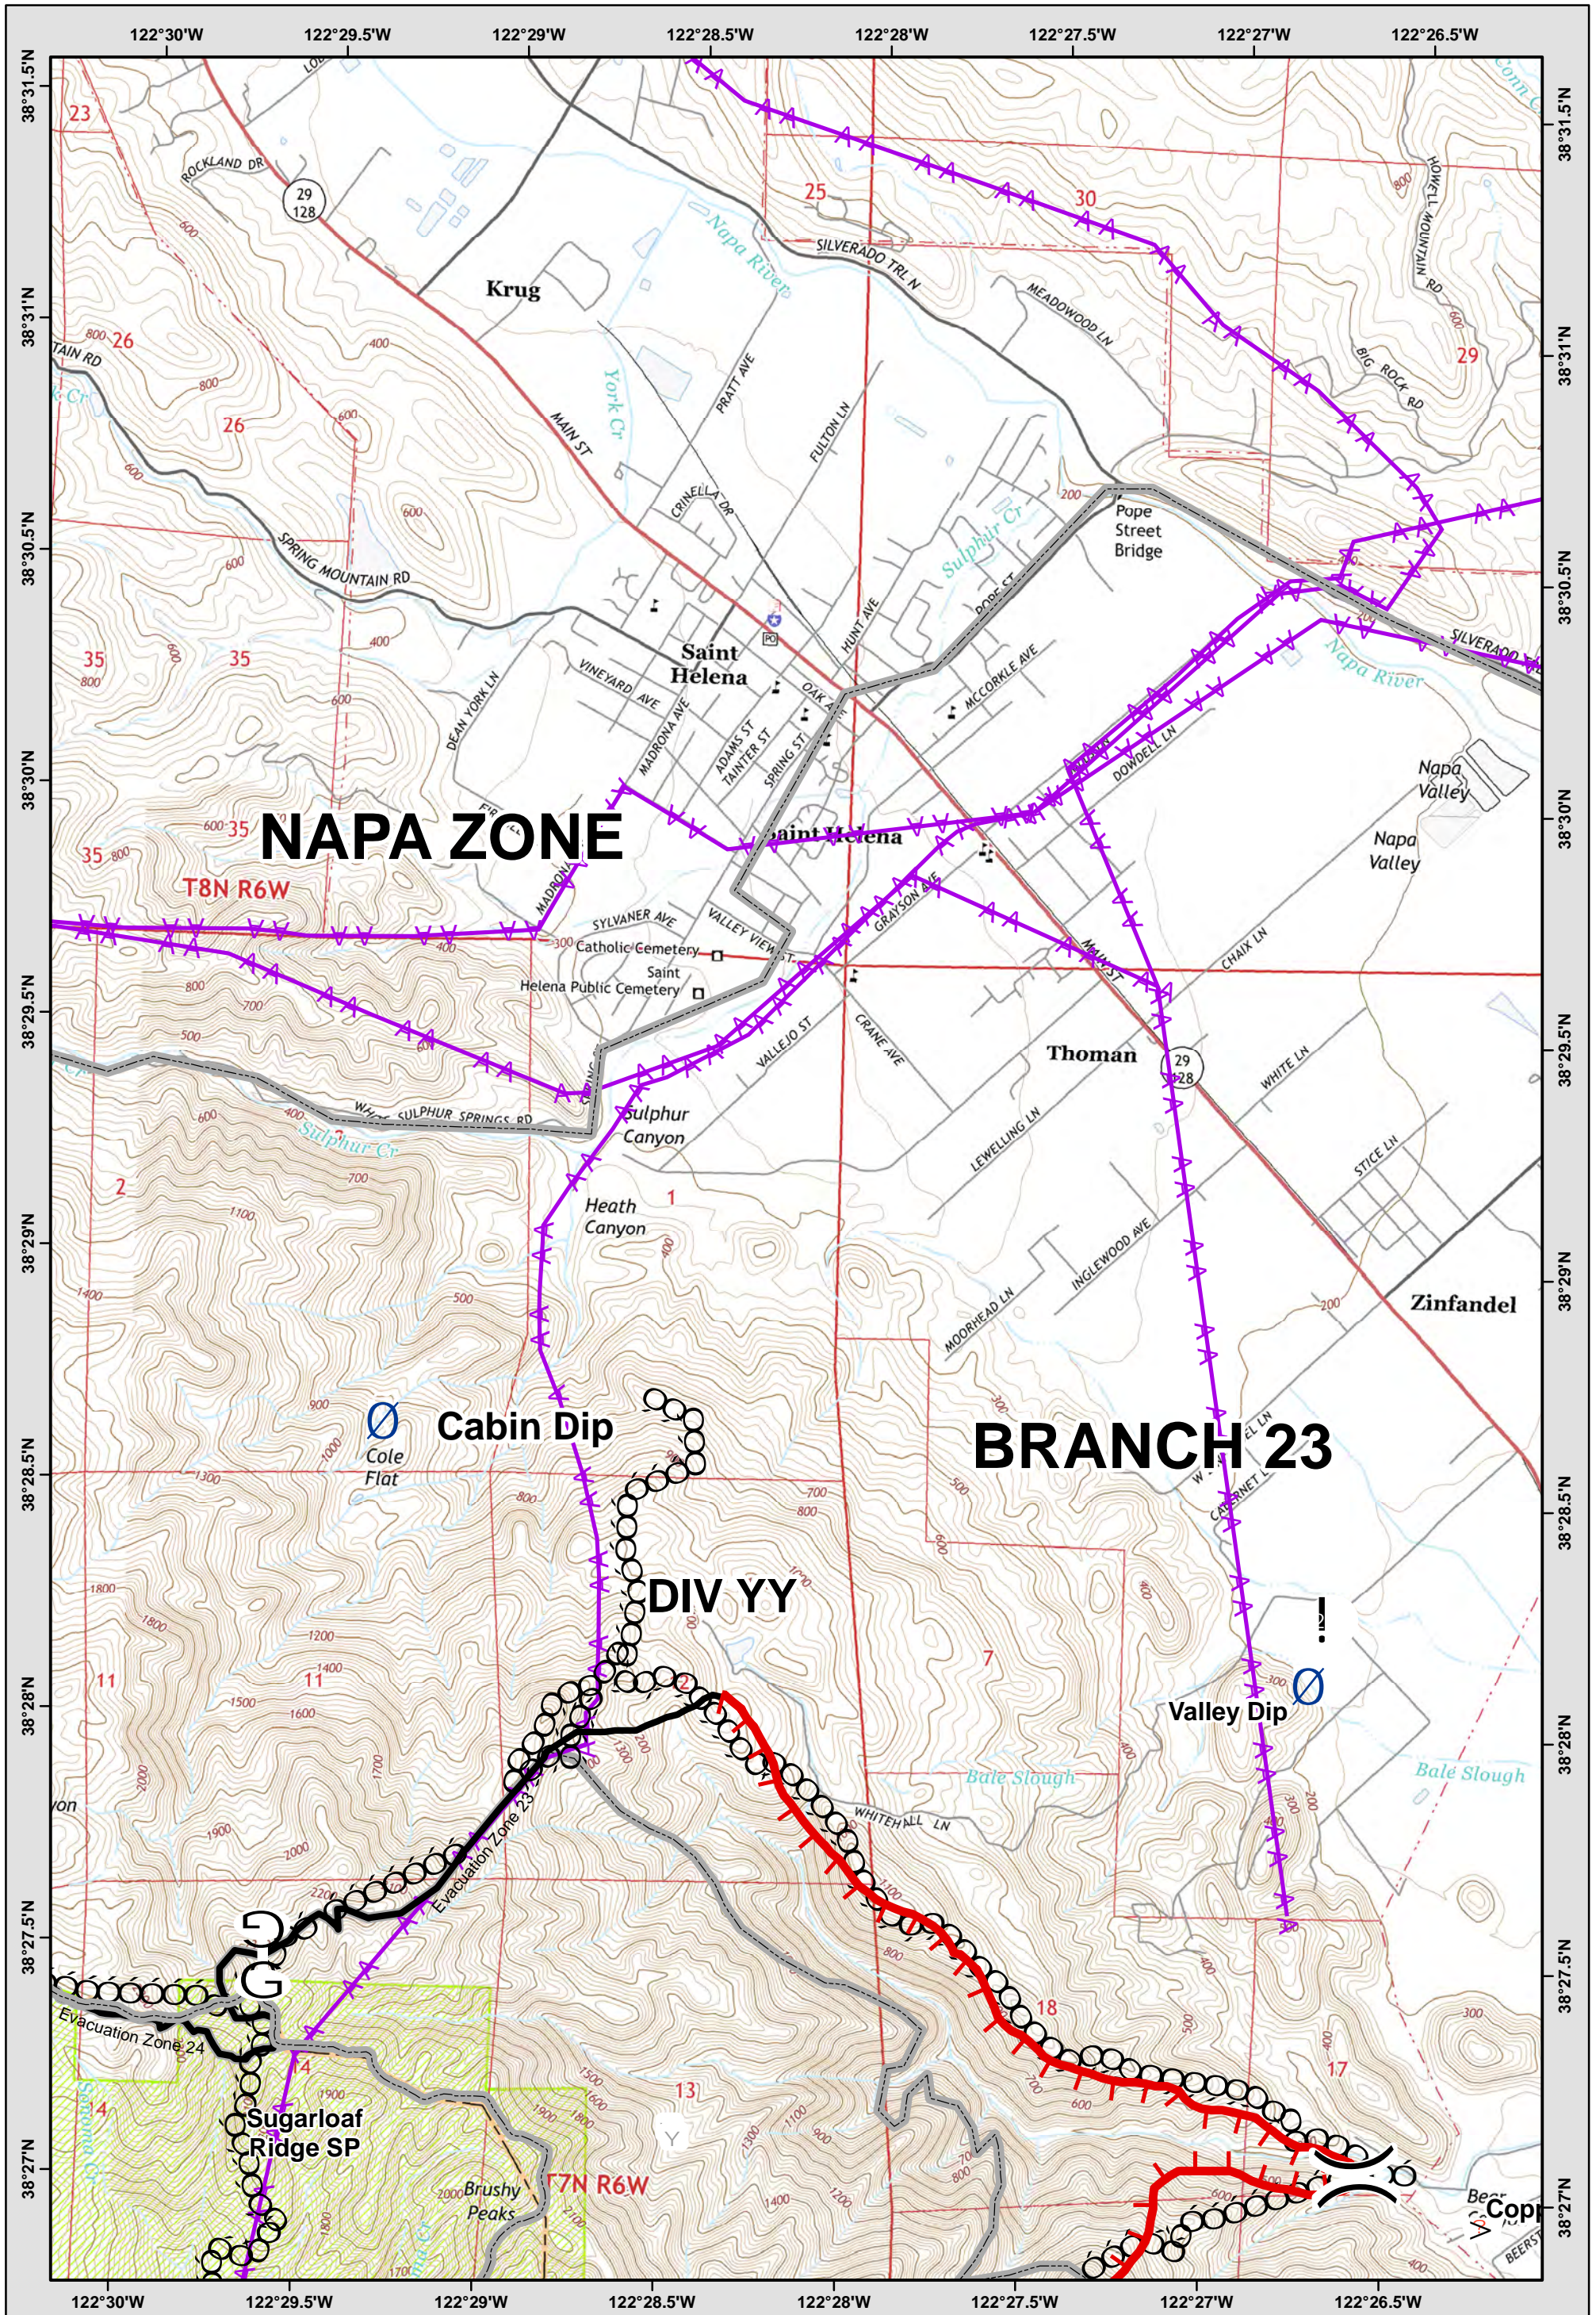

	13	0	0
	17	18	19
	21	22	23

LEGEND: See last page for common ICS Symbology

- Avoidance Area
- Evac-Repopulation Zones
- Mine Waste Hazard

**Central LNU Complex**  
 CA-LNU-010104  
**IAP MAP**  
 OCT 26, 2017  
 NAD83 1:24,000