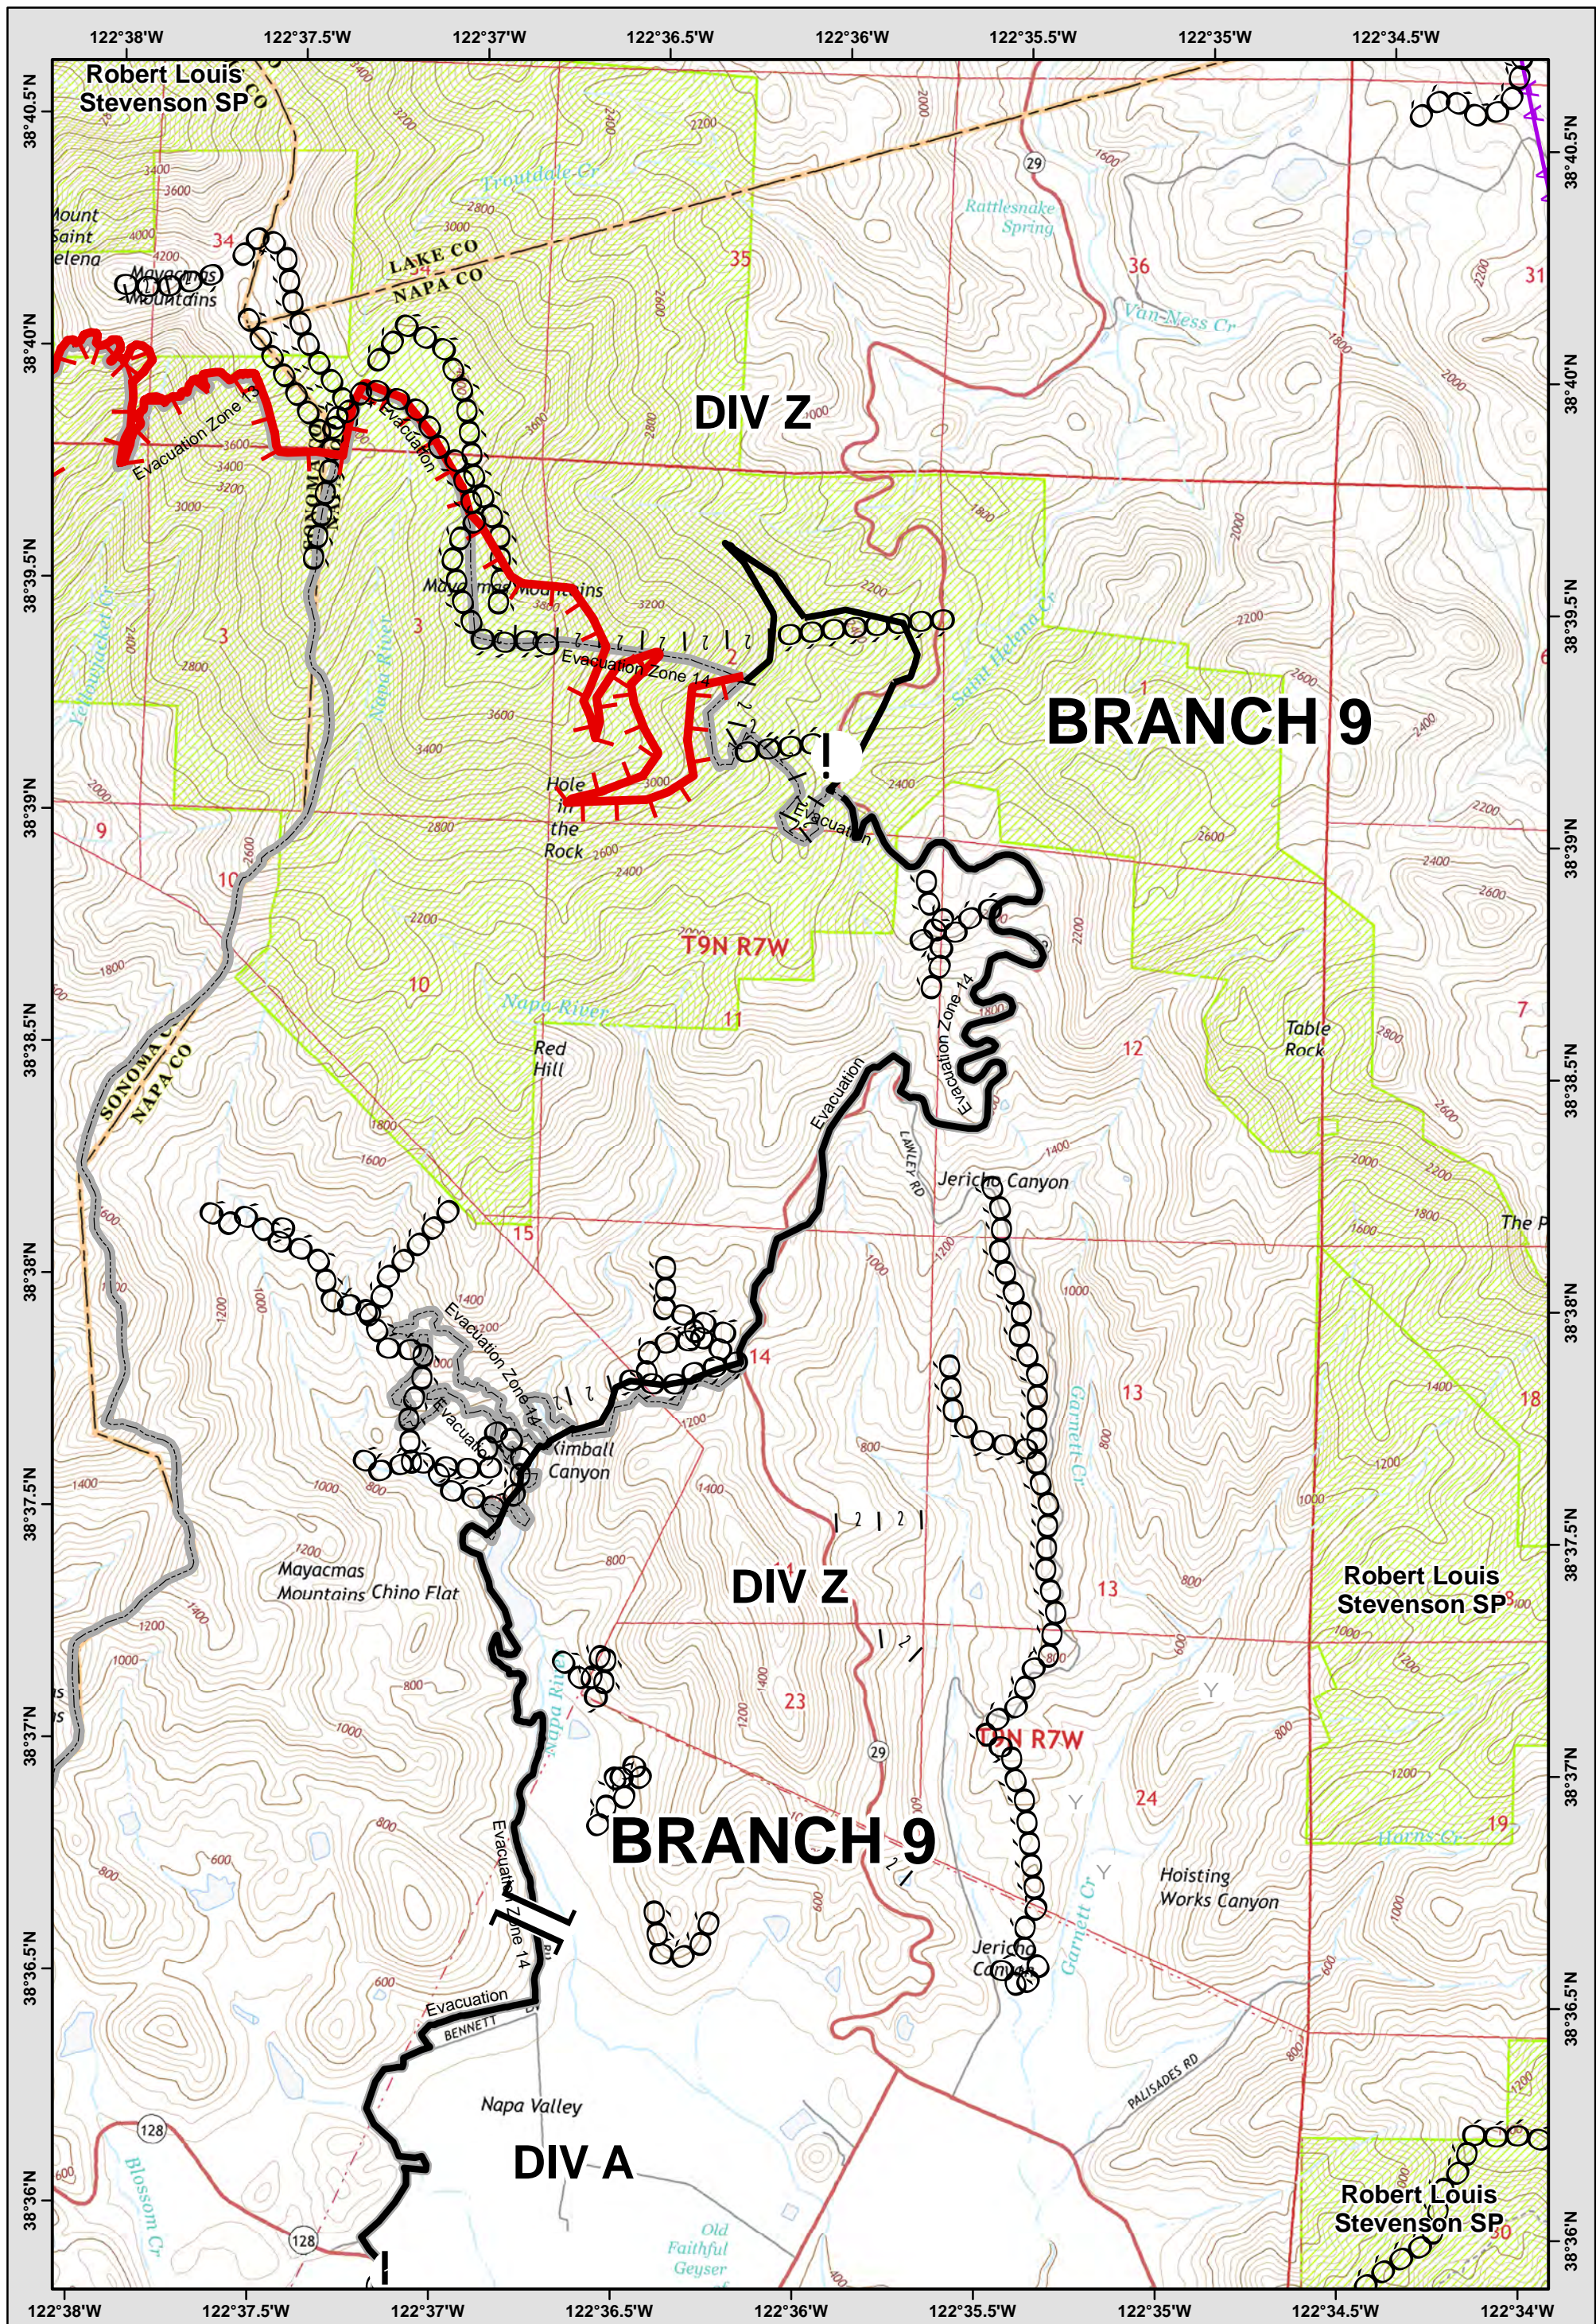

**BRANCH 5**

**DIV S**

**DIV R**

Page Grid

0	0	0
6	7	8
10	11	12

LEGEND: See last page for common ICS Symbology

- Avoidance Area
- Evac-Repopulation Zones
- Mine Waste Hazard

**Central LNU Complex**  
 CA-LNU-010104  
**IAP MAP**  
 OCT 26, 2017  
 NAD83 1:24,000