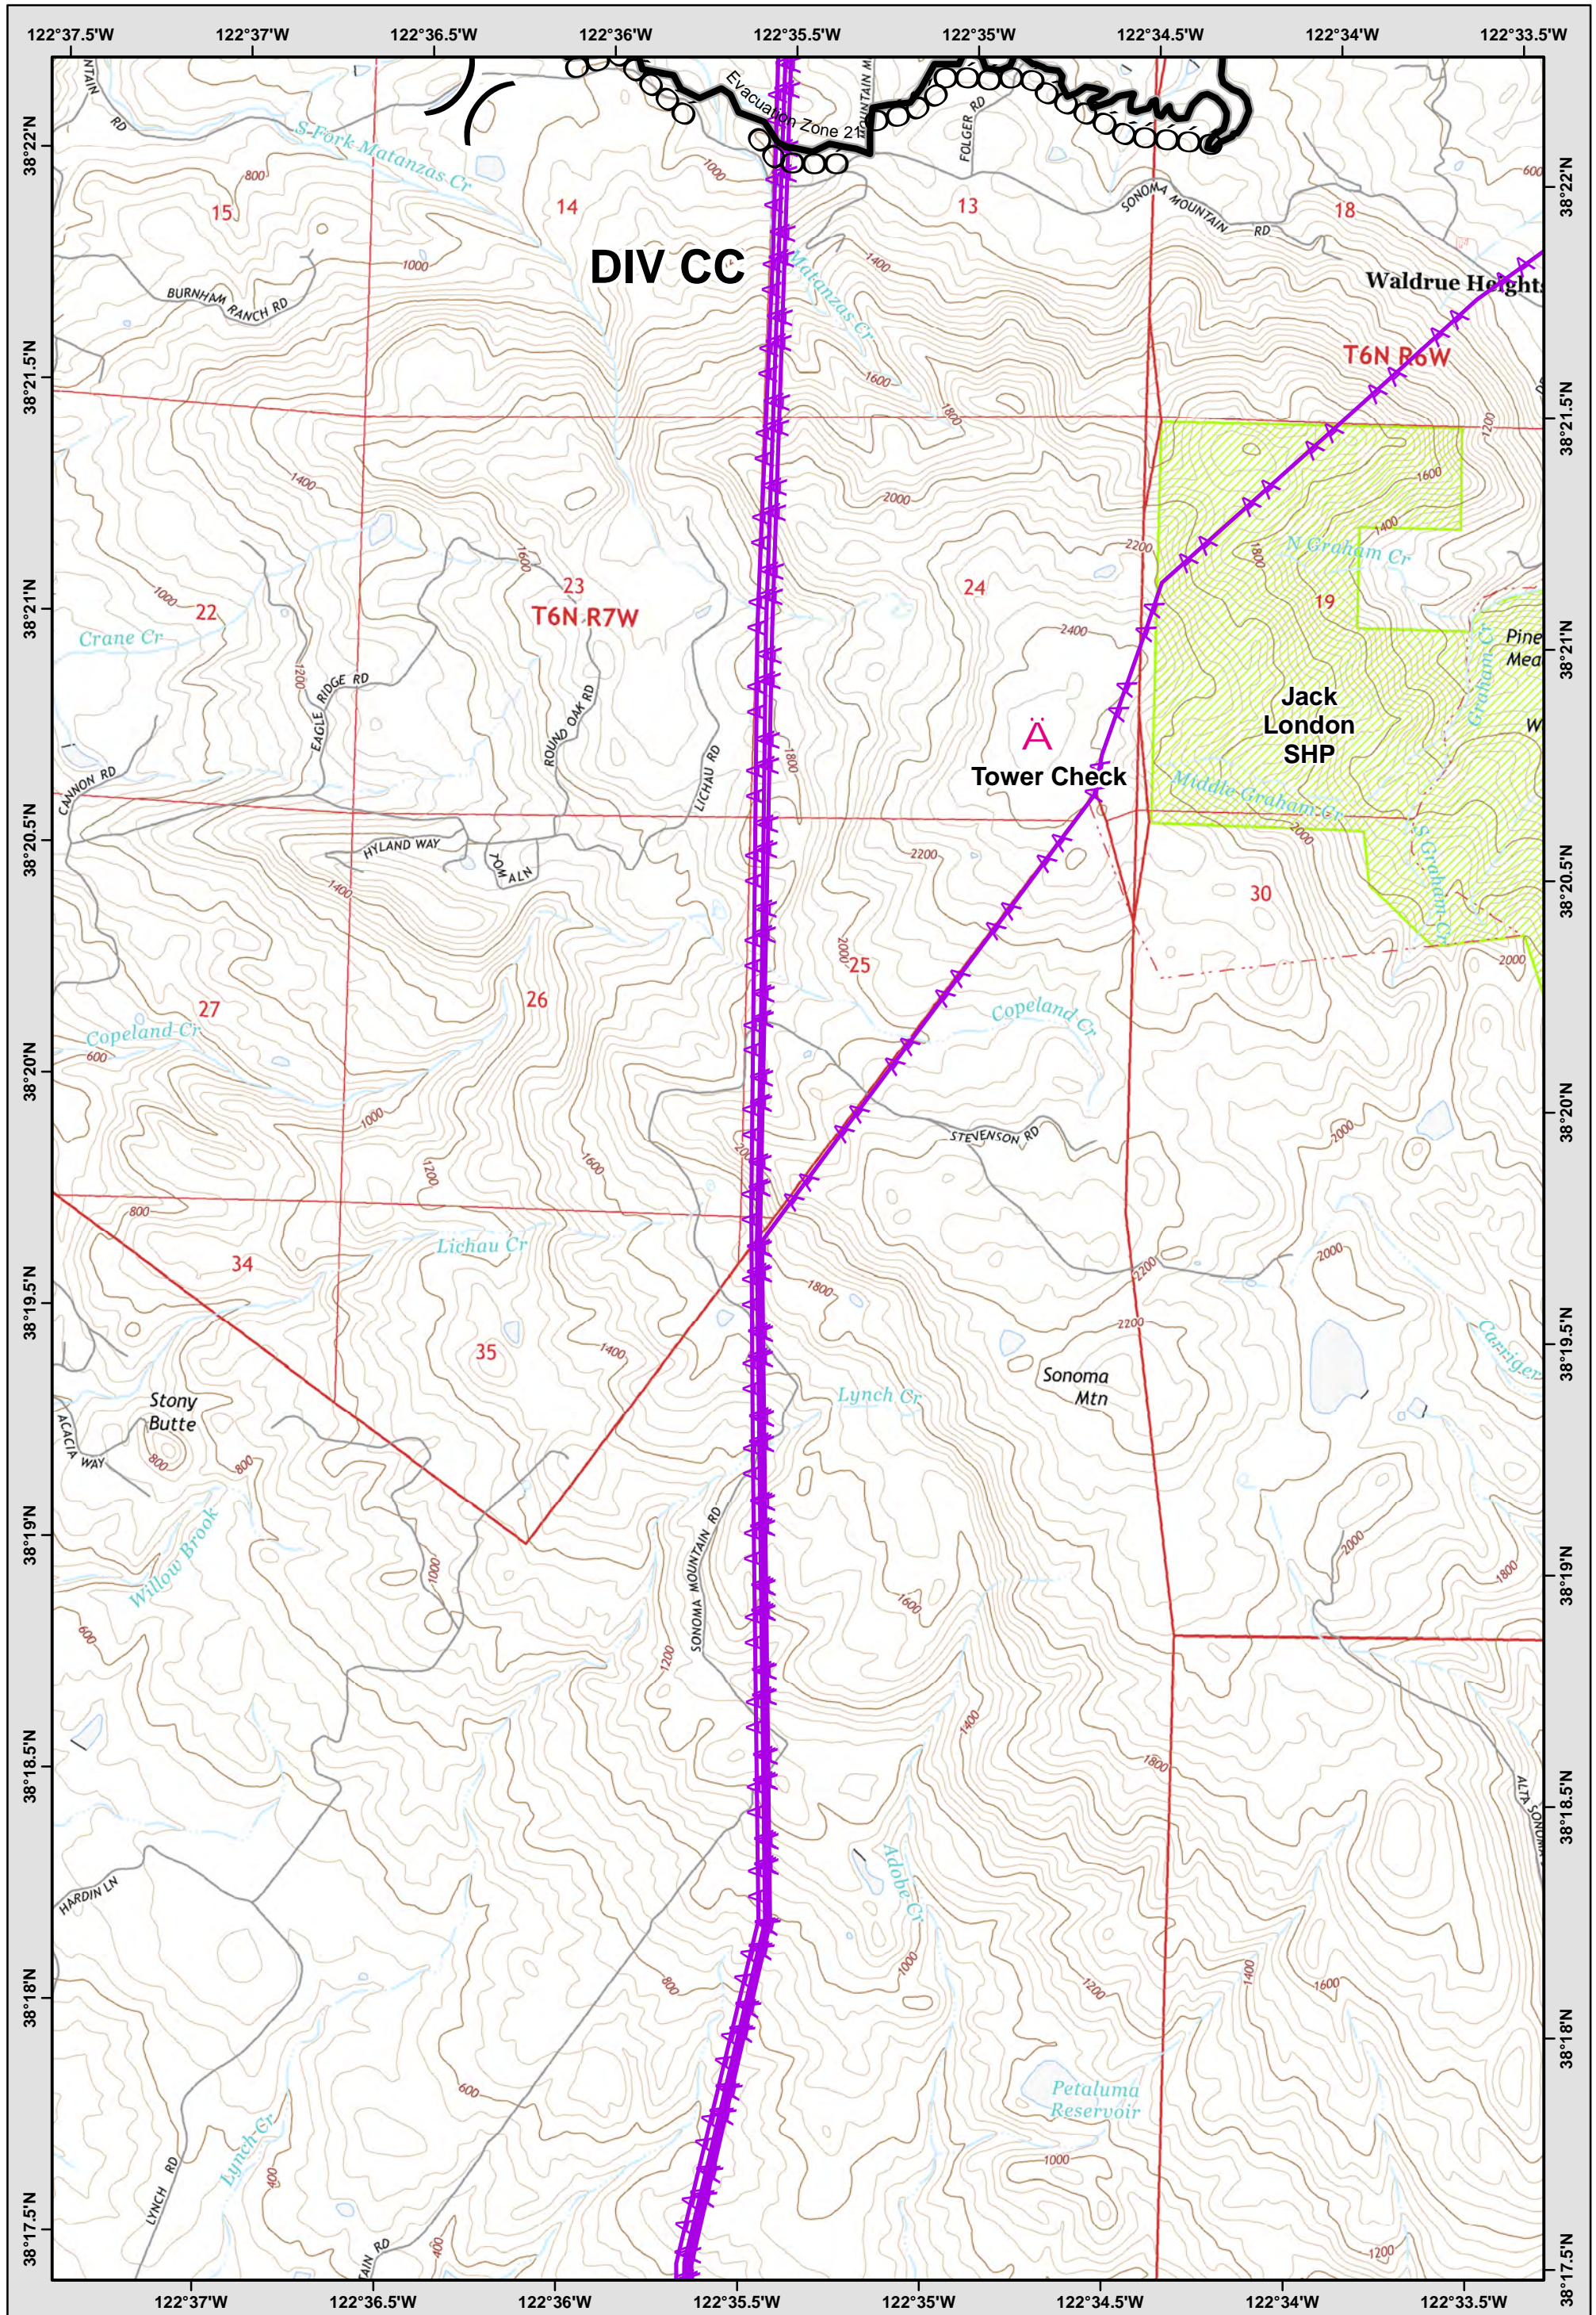

Page Grid

0	20	21
0	25	26
0	0	0

LEGEND: See last page for common ICS Symbology

- Avoidance Area
- Mine Waste Hazard
- Evac-Repopulation Zones

**Central LNU Complex**  
 CA-LNU-010104  
**IAP MAP**  
 OCT 26, 2017  
 NAD83 1:24,000