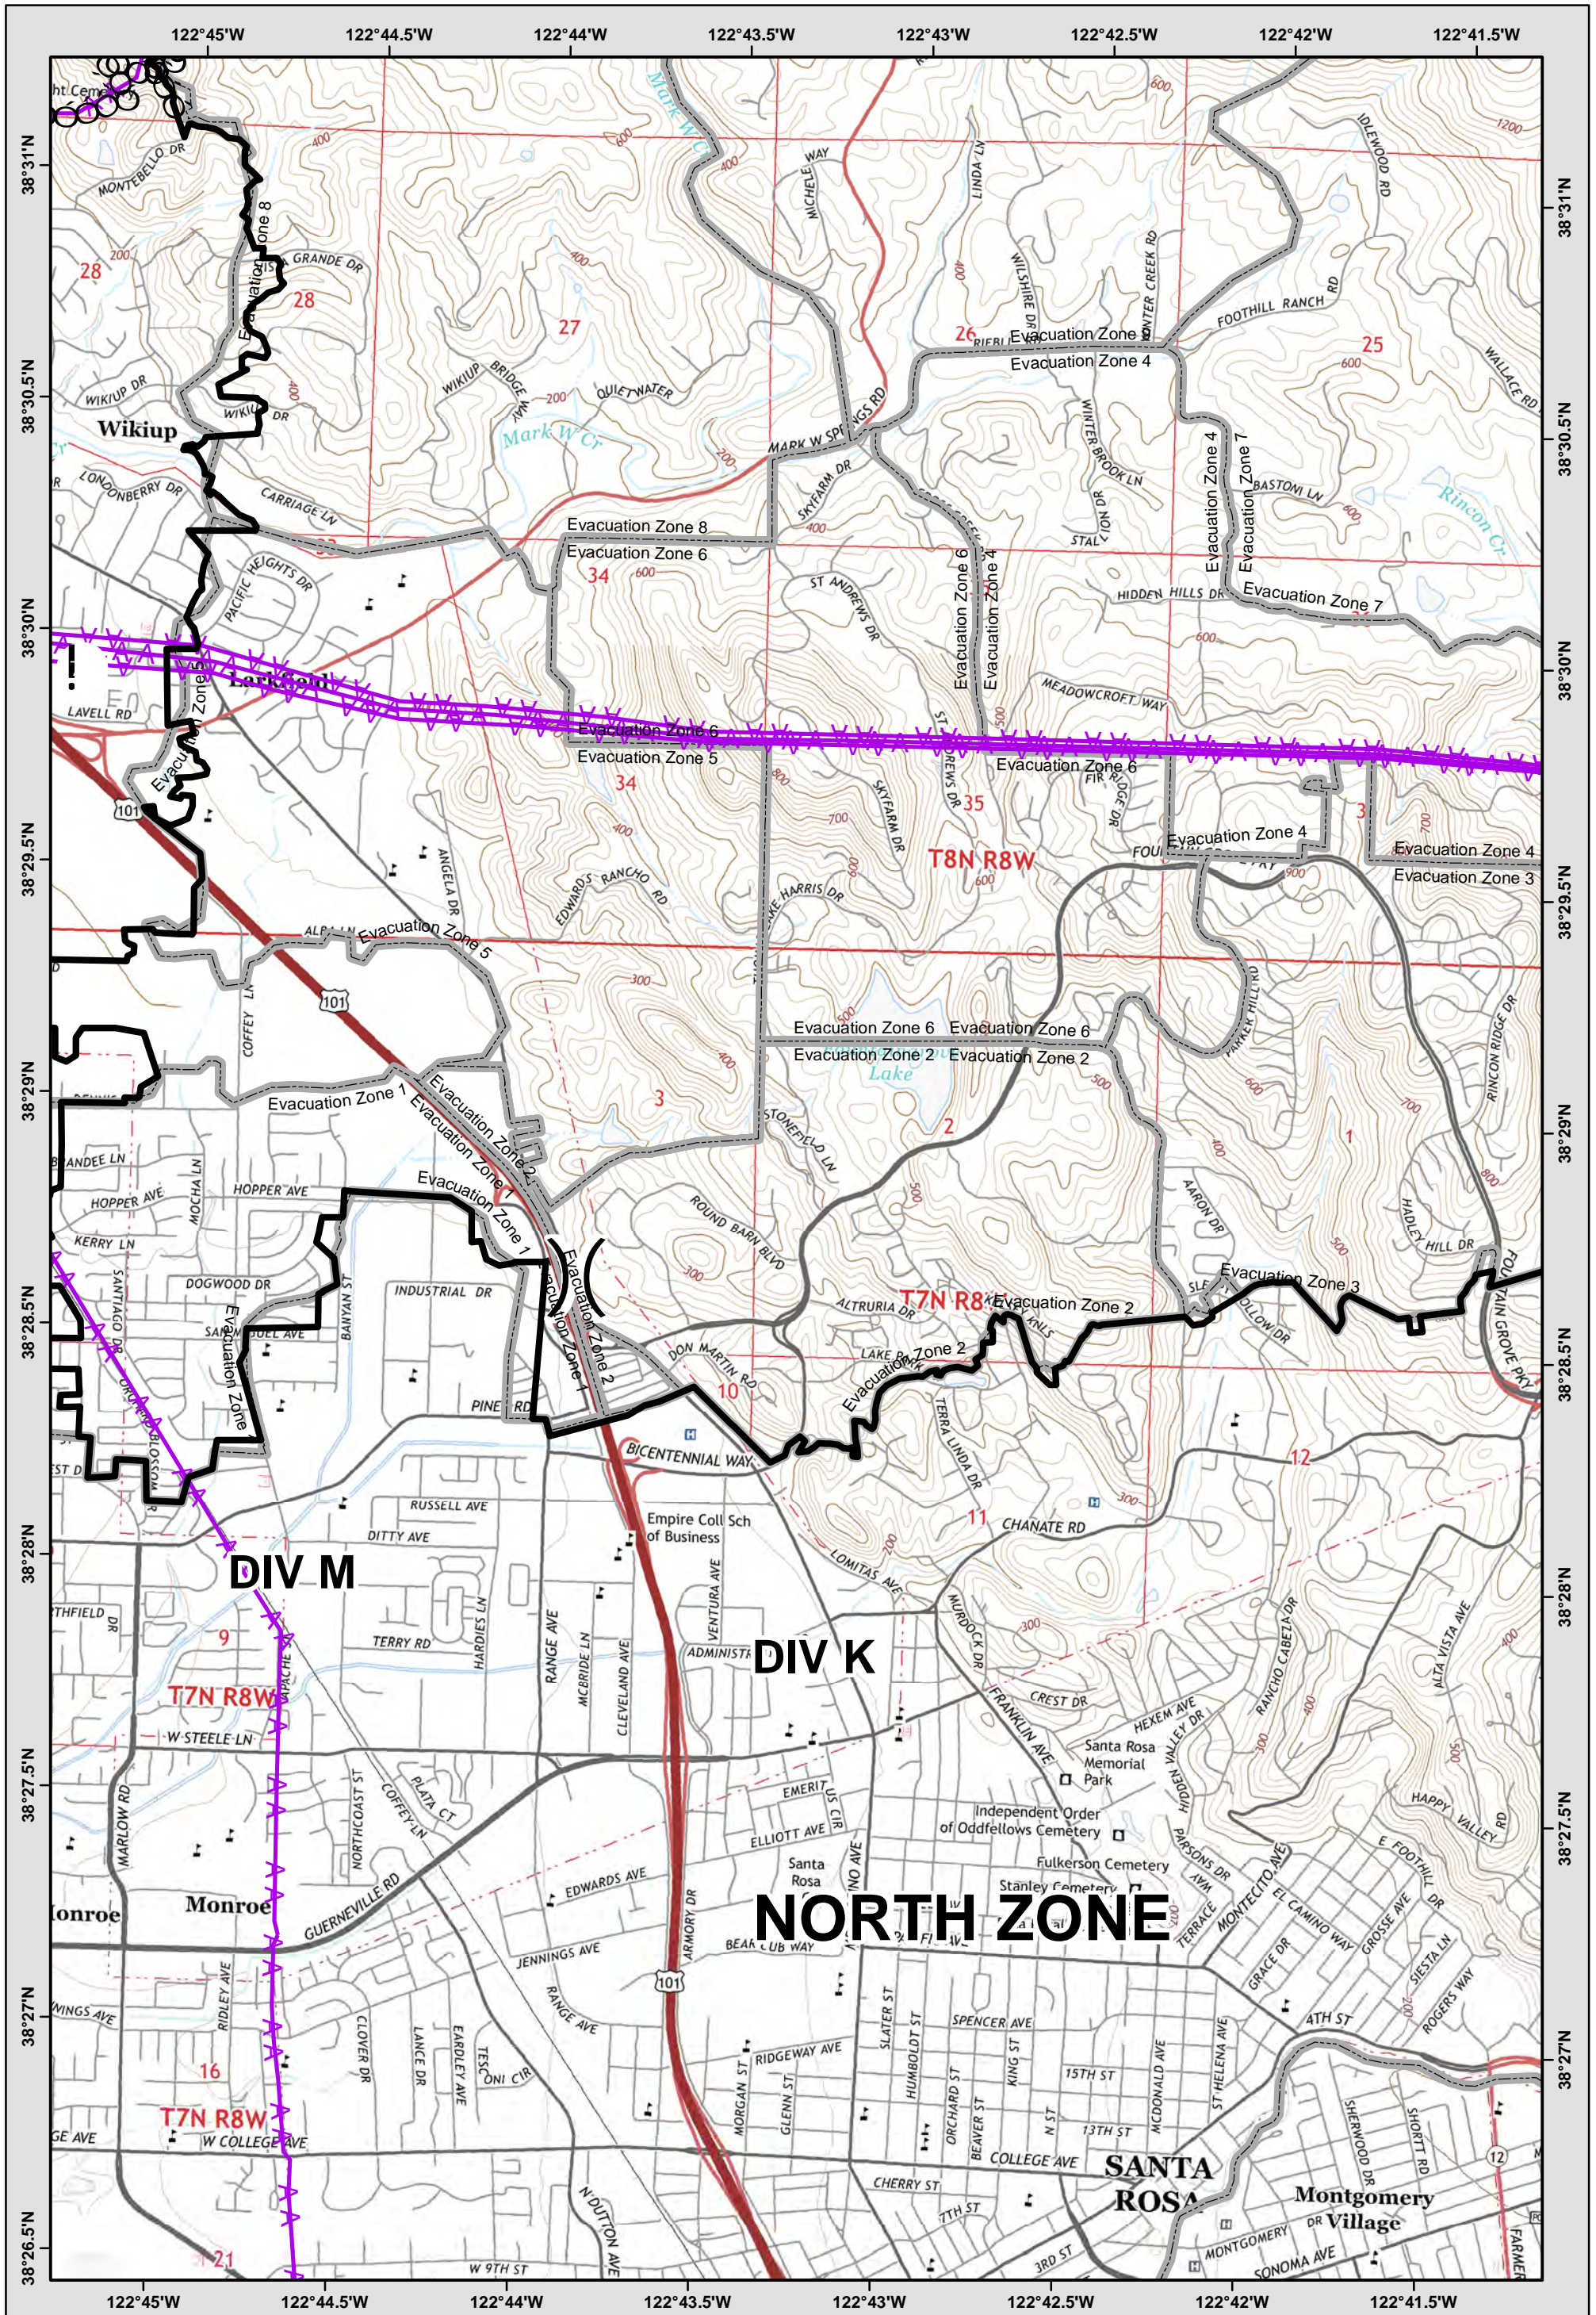

	0	10	11
	0	14	15
	0	0	0

LEGEND: See last page for common ICS Symbology

Avoidance Area     
 Evac-Repopulation Zones  
 Mine Waste Hazard

**Central LNU Complex**  
 CA-LNU-010104  
**IAP MAP**  
 OCT 26, 2017  
 NAD83 1:24,000