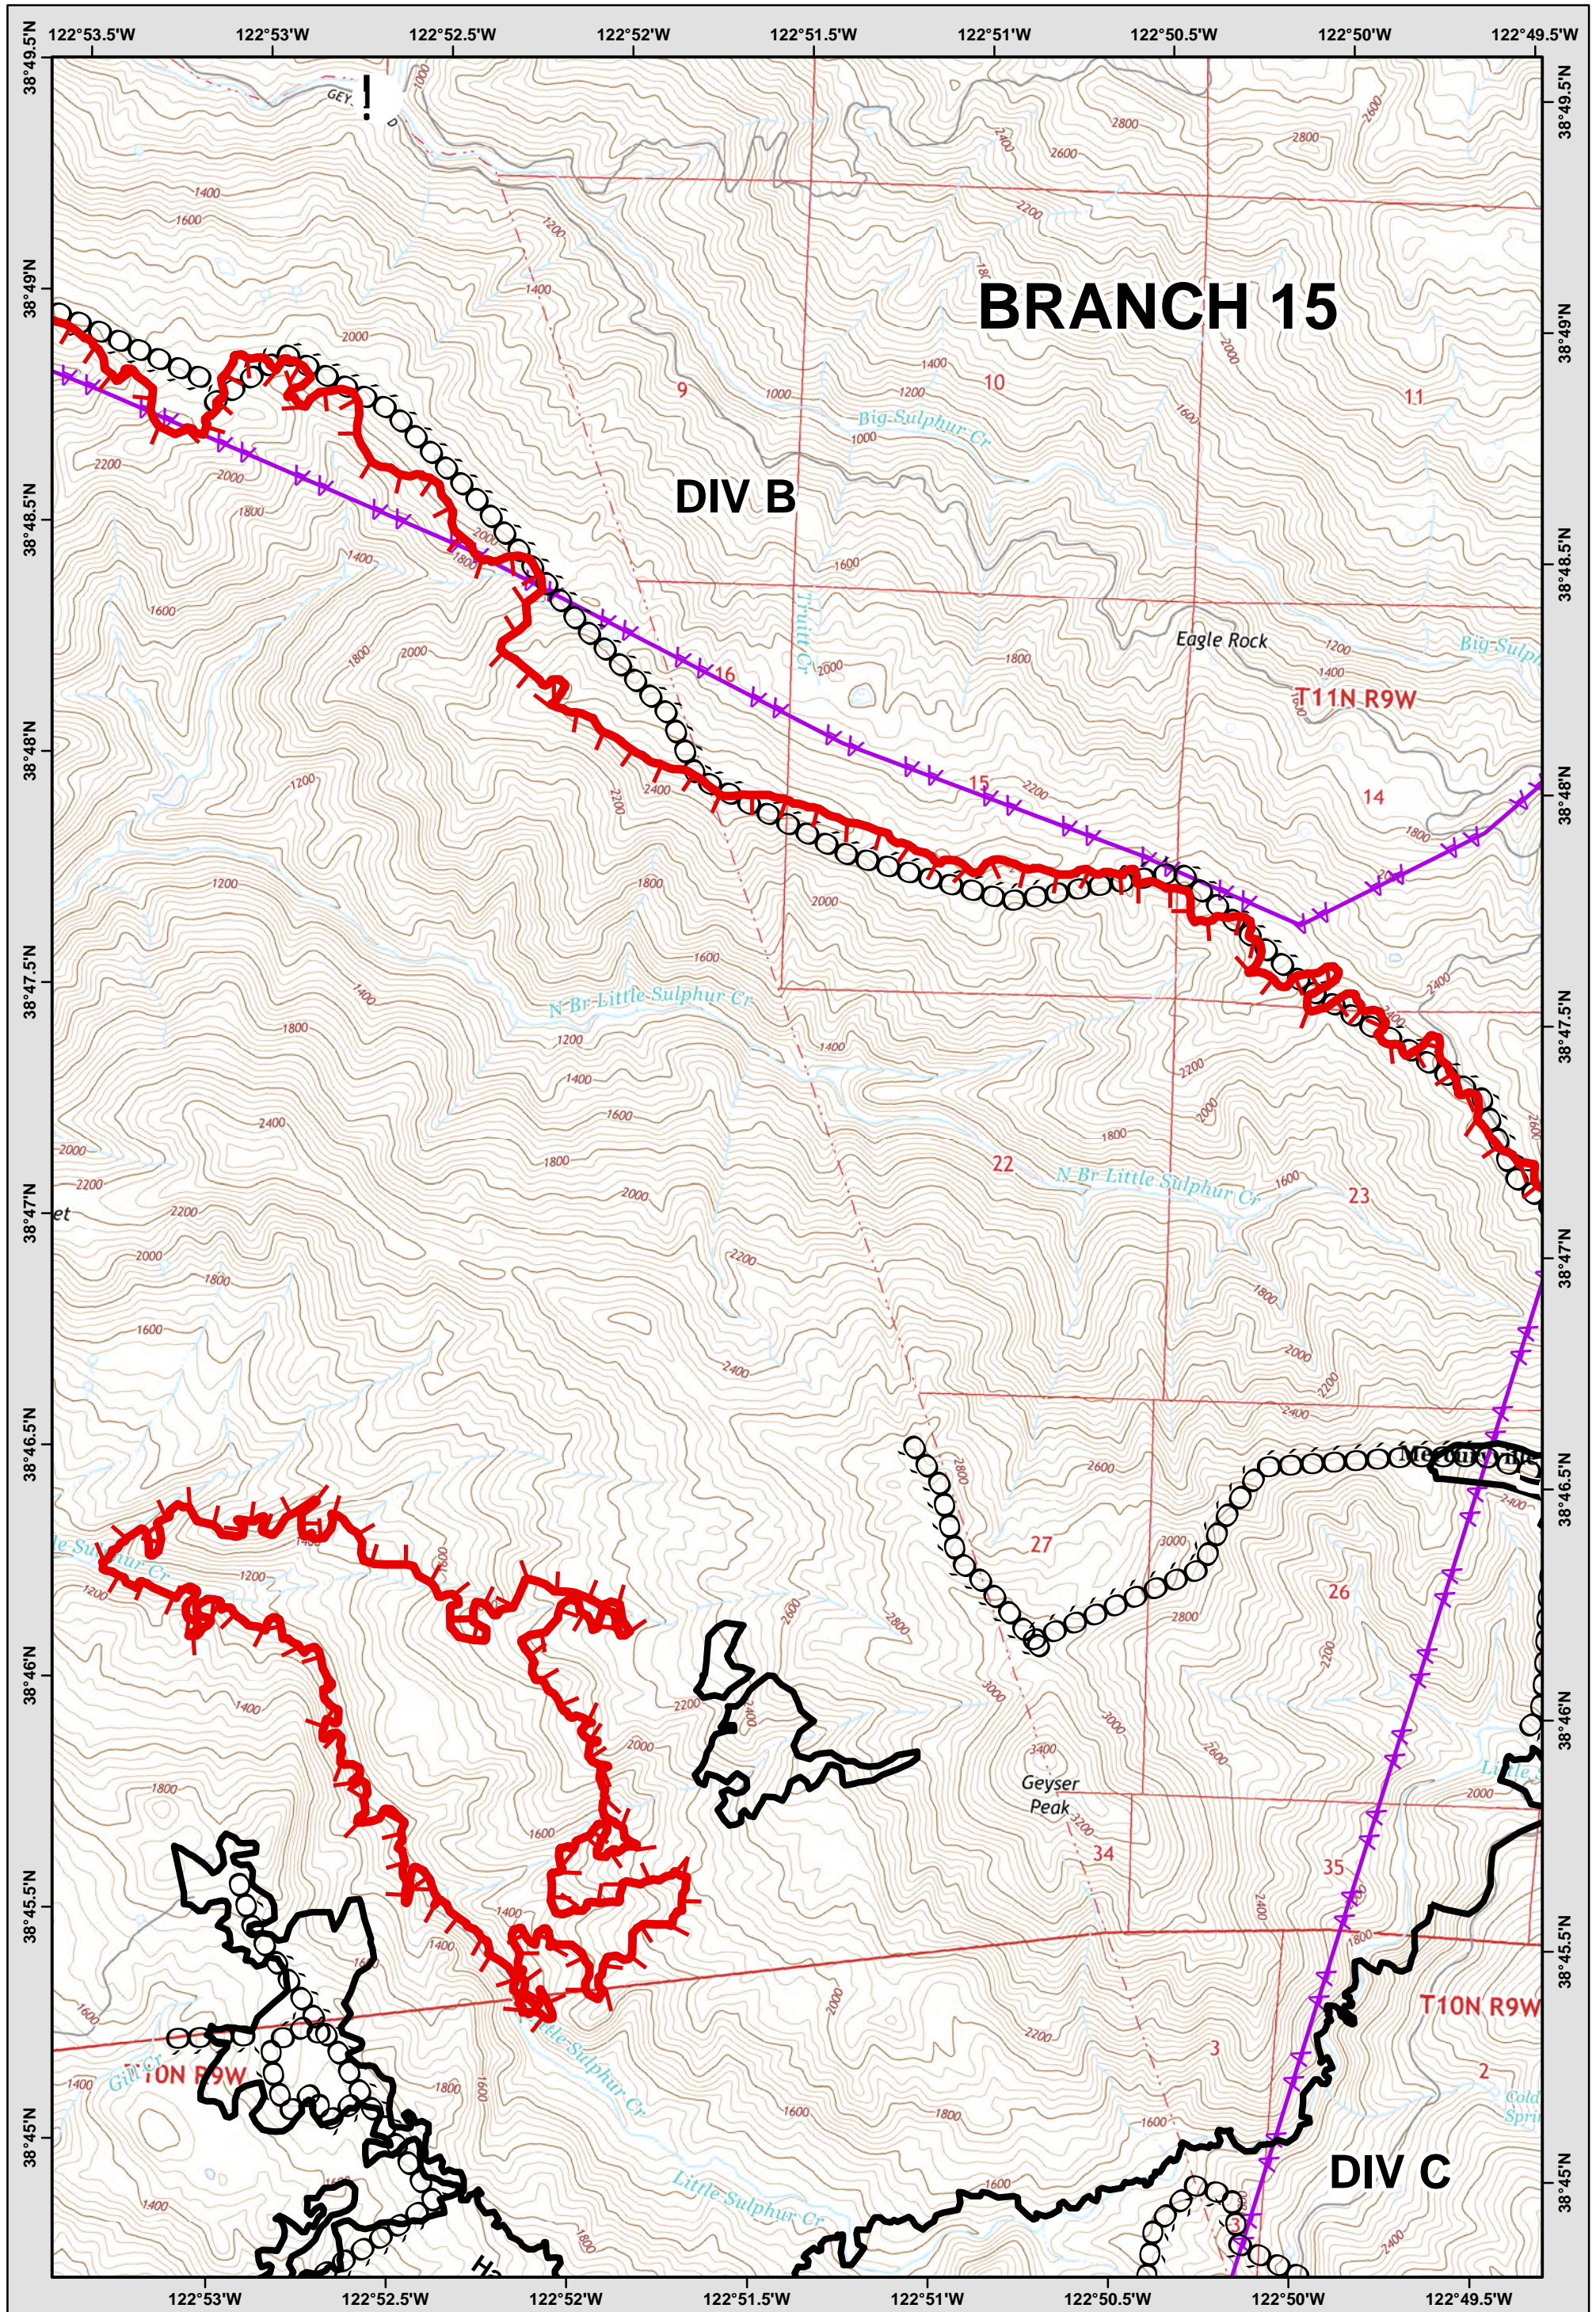

LEGEND: See last page for common ICS Symbology

Avoidance Area     
 Evac-Repopulation Zones  
 Mine Waste Hazard

Page: 1

0 1 Miles

**Central LNU Complex**  
 CA-LNU-010104  
**IAP MAP**  
 OCT 26, 2017  
 NAD83 1:24,000