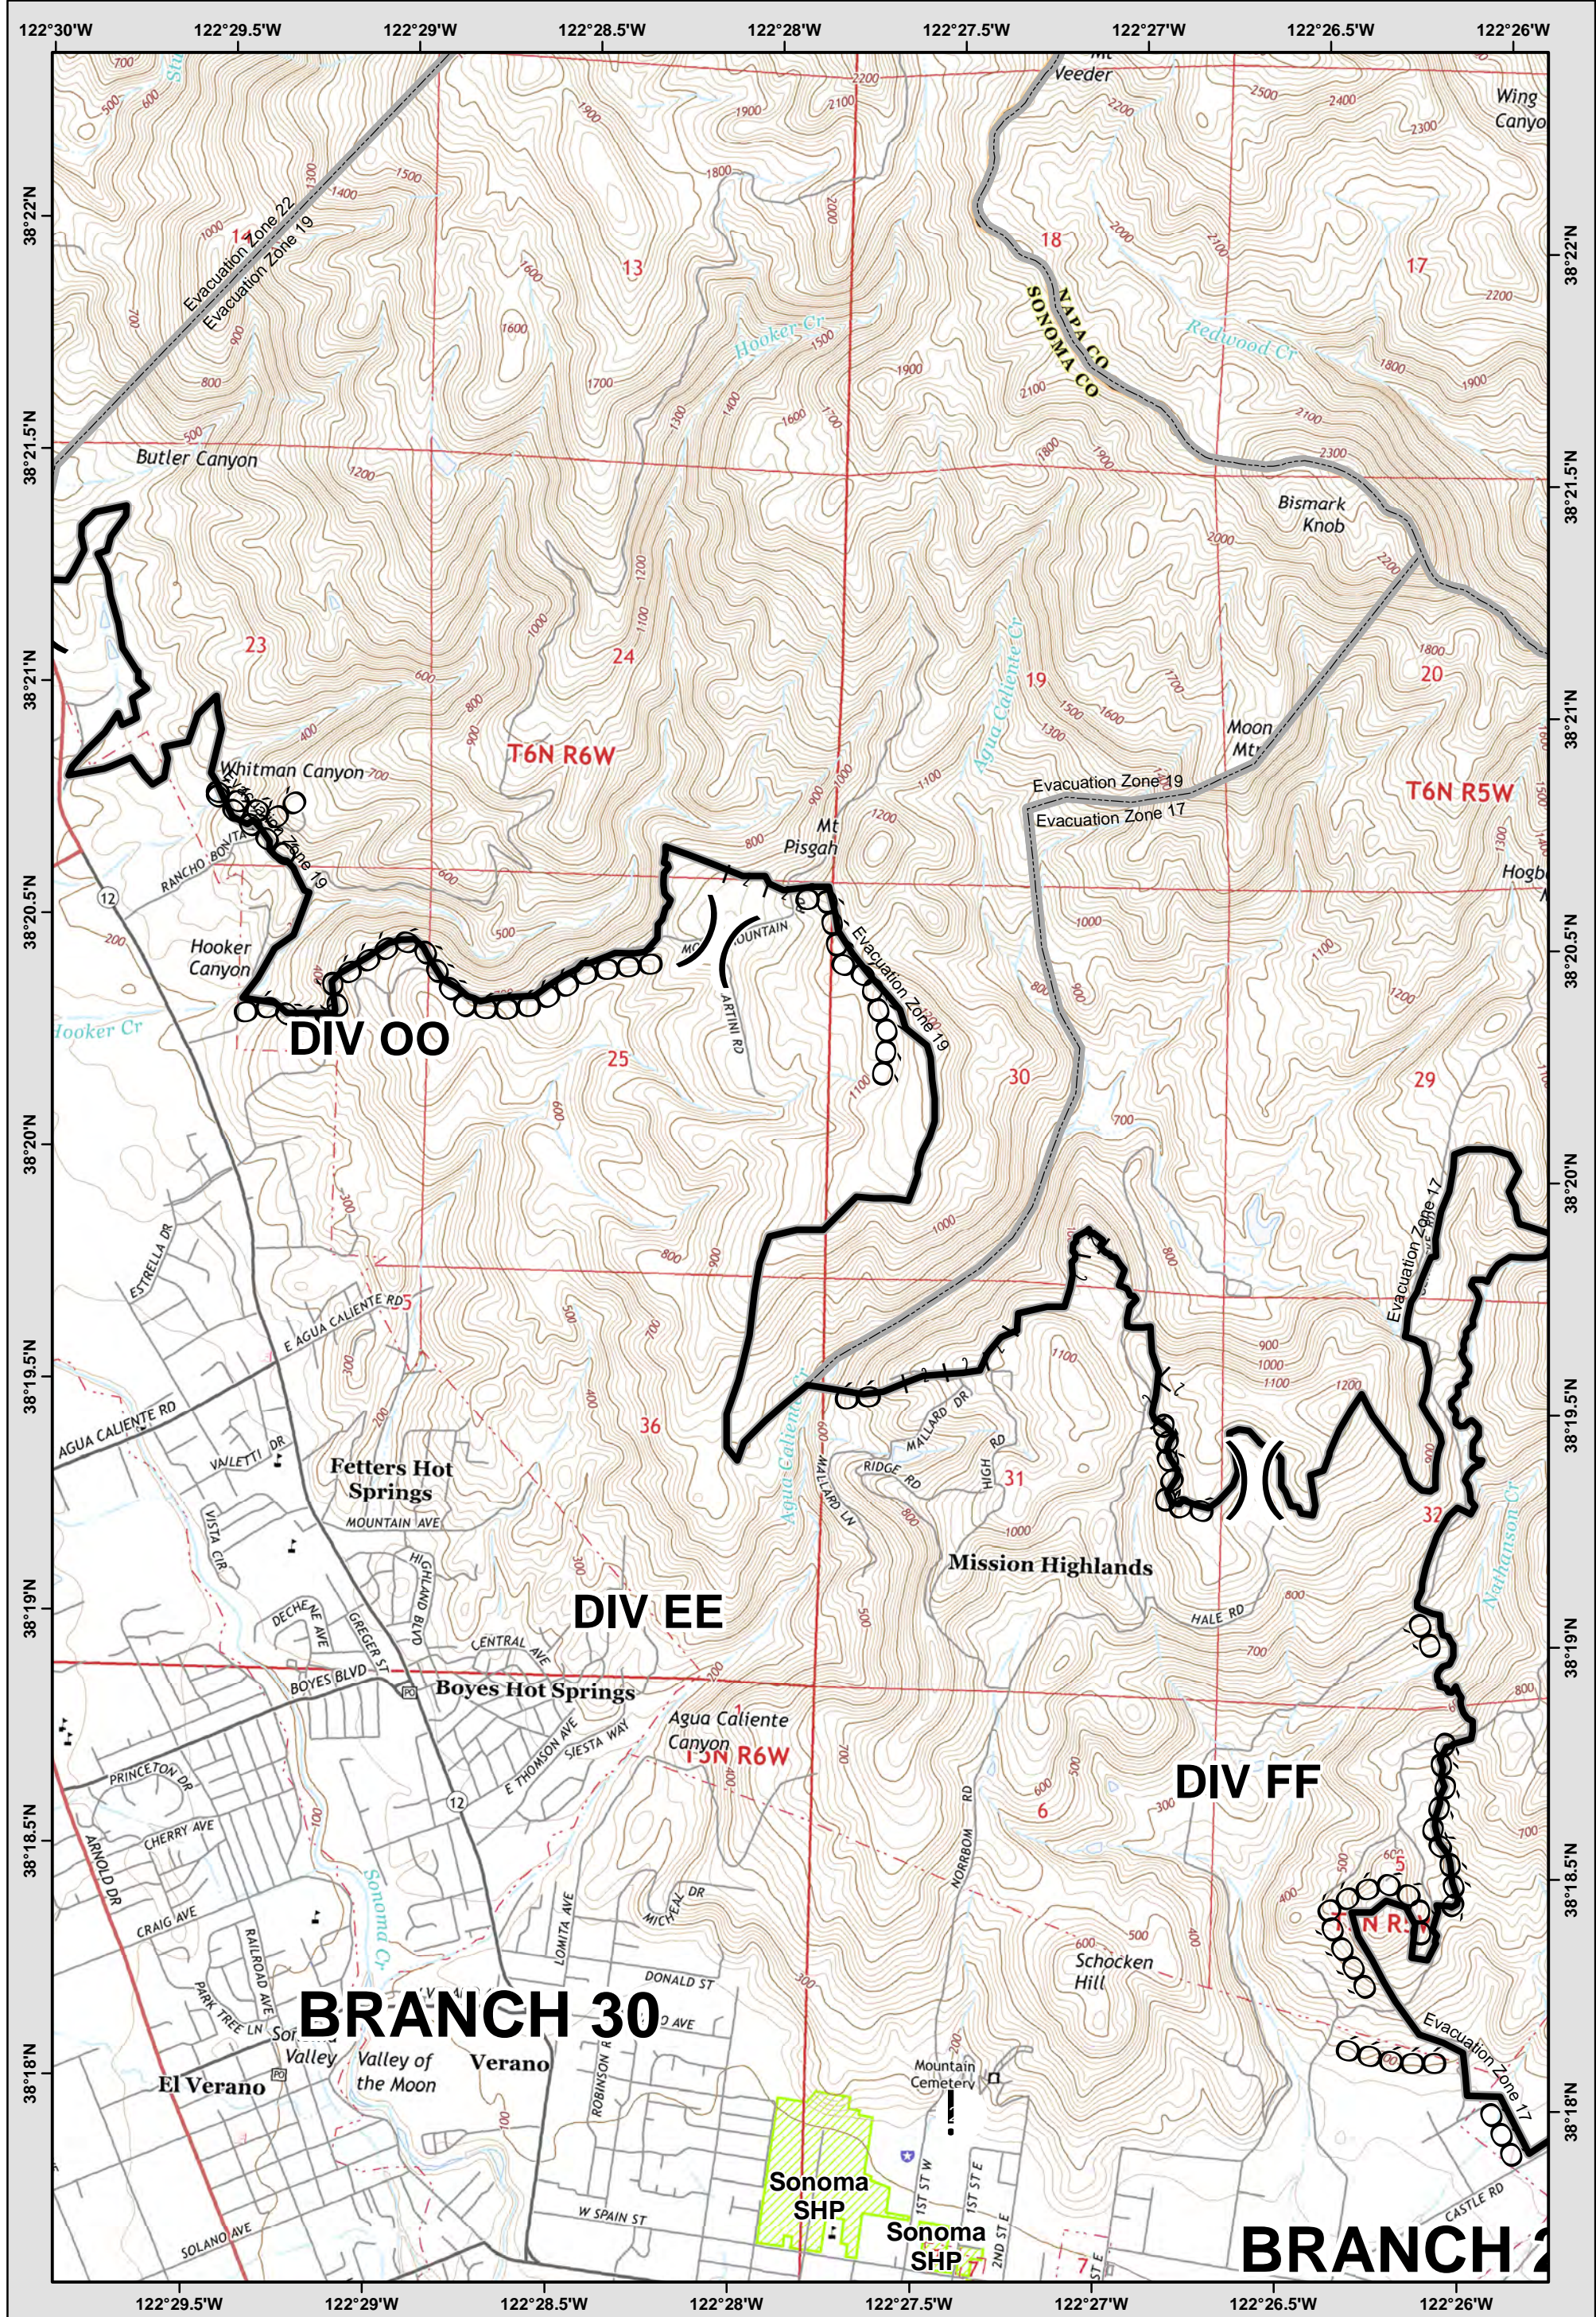

	21	22	23
	26	27	28
	0	0	31

LEGEND: See last page for common ICS Symbology

- Avoidance Area
- Mine Waste Hazard
- Evac-Repopulation Zones

**Central LNU Complex**  
 CA-LNU-010104  
**IAP MAP**  
 OCT 26, 2017  
 NAD83 1:24,000