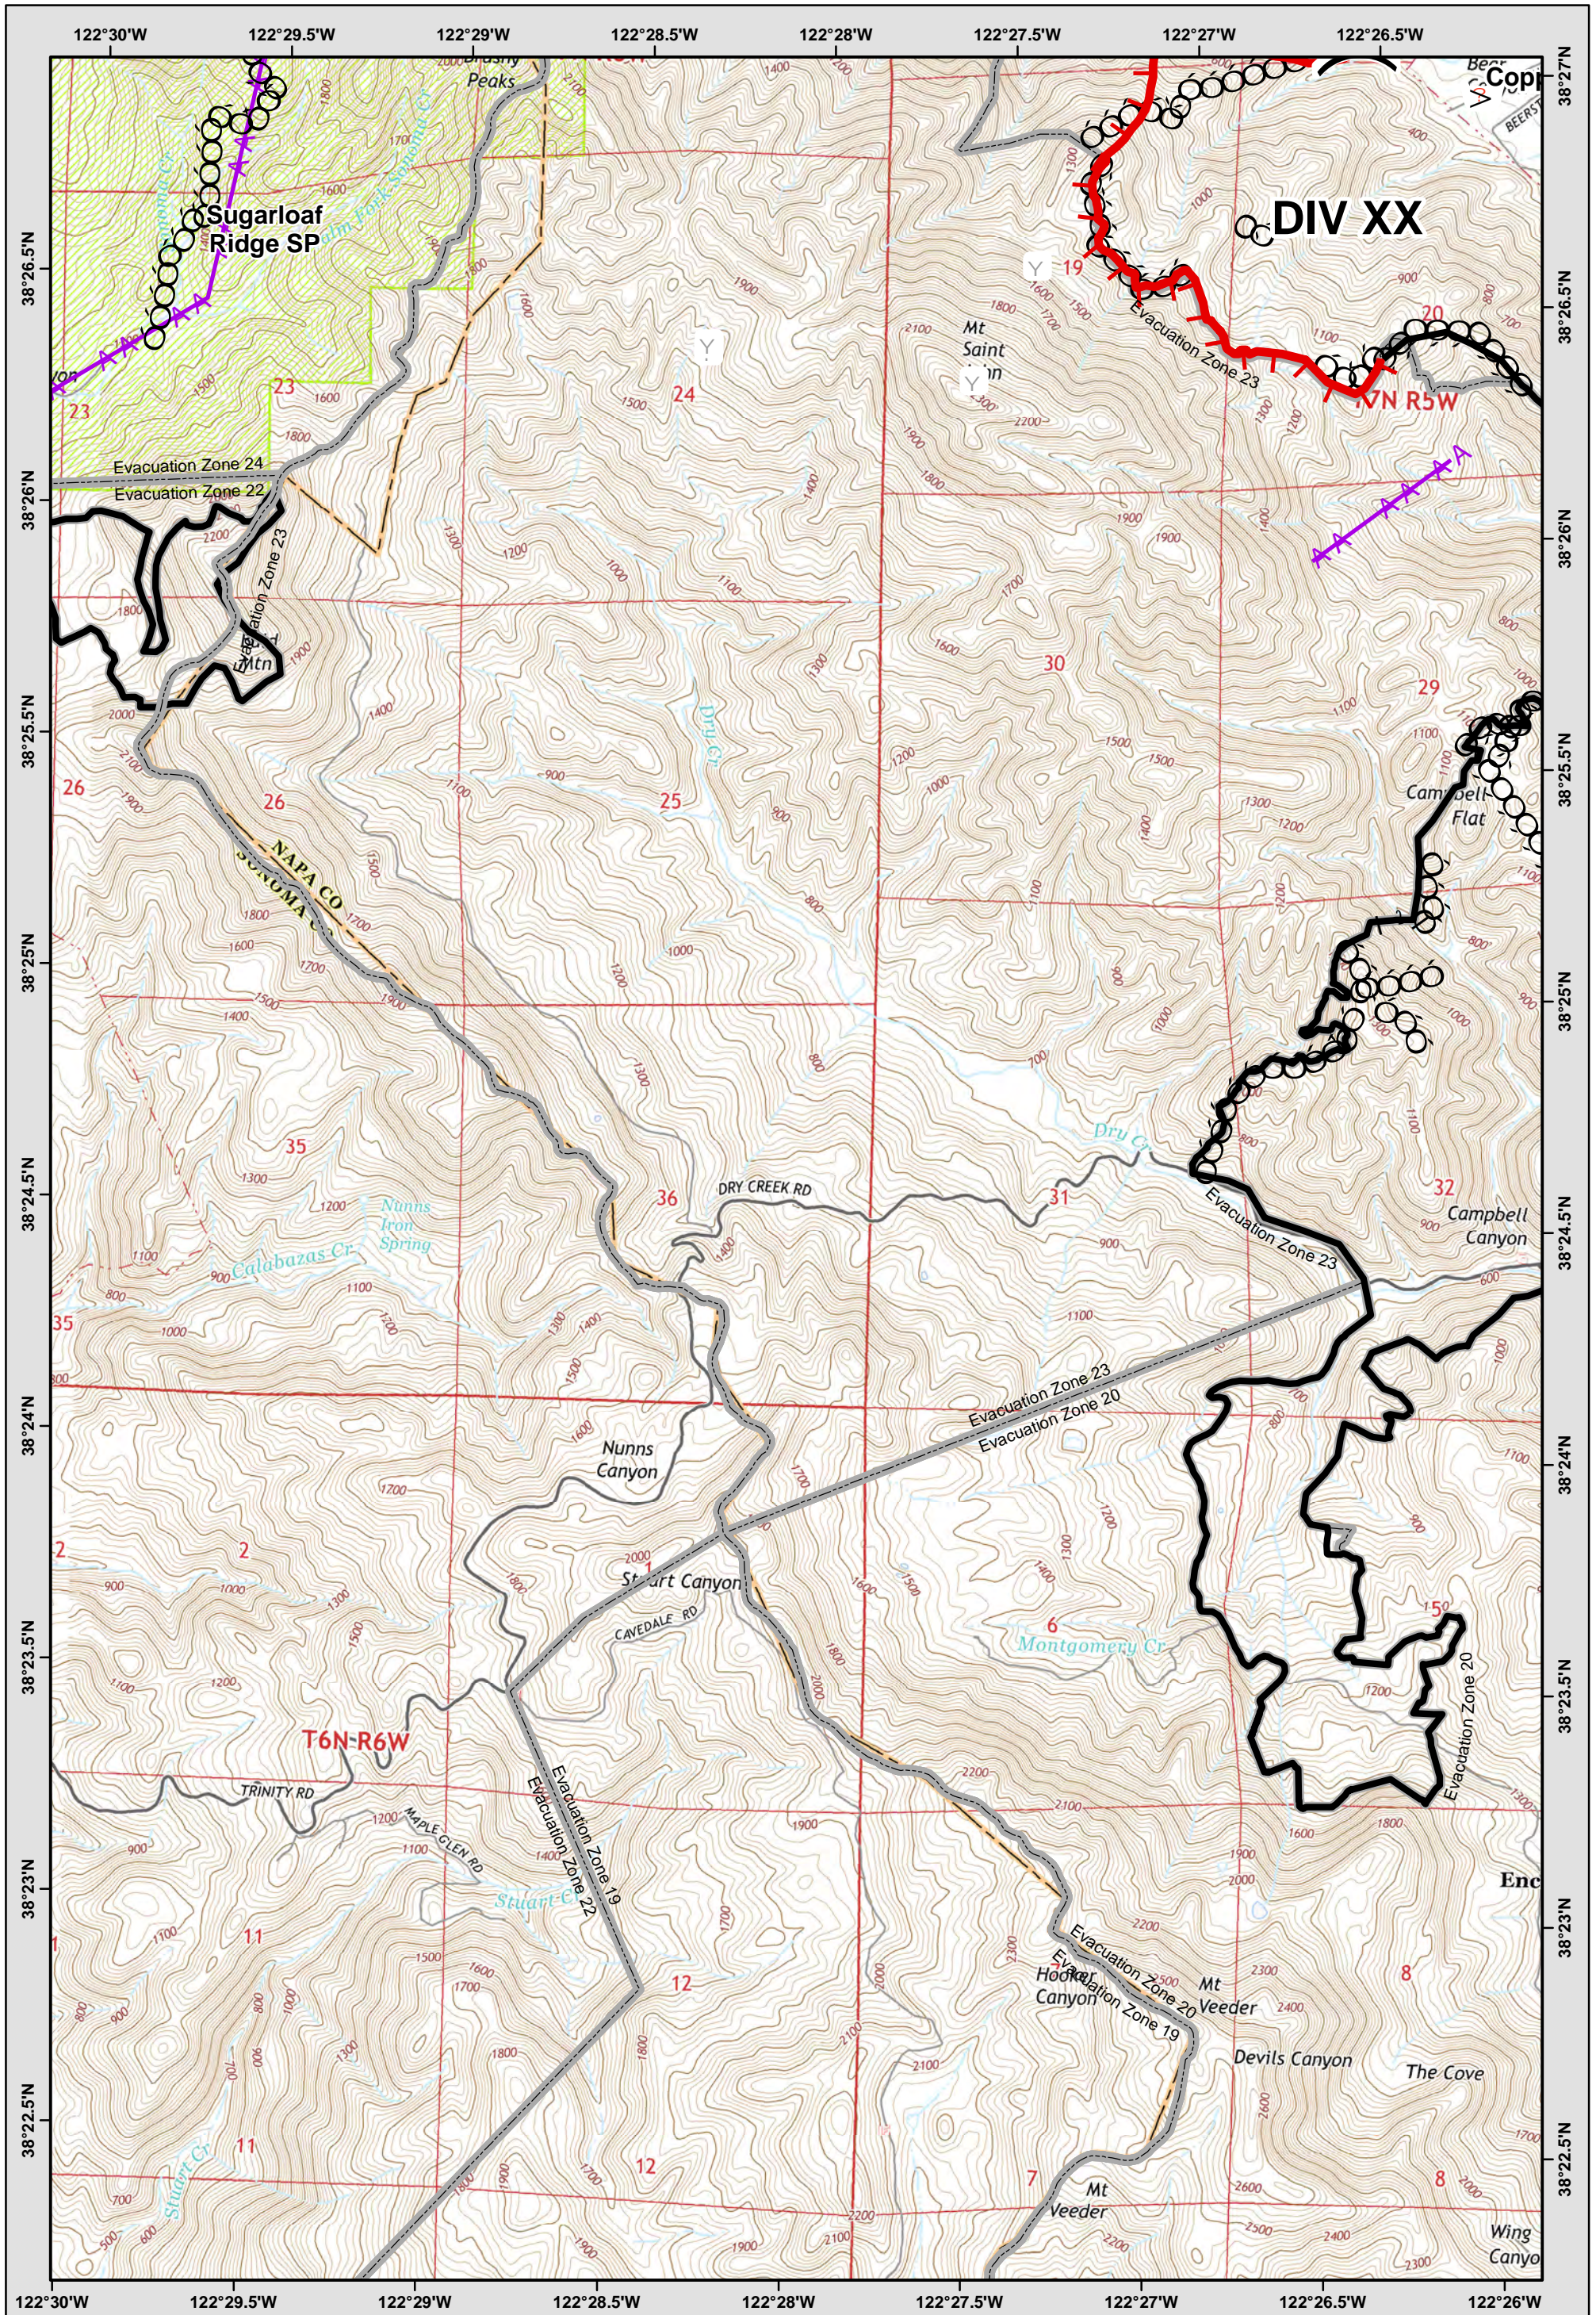

	17	18	19
	21	22	23
	26	27	28

LEGEND: See last page for common ICS Symbology

- Avoidance Area
- Mine Waste Hazard
- Evac-Repopulation Zones

**Central LNU Complex**  
 CA-LNU-010104  
**IAP MAP**  
 OCT 26, 2017  
 NAD83 1:24,000