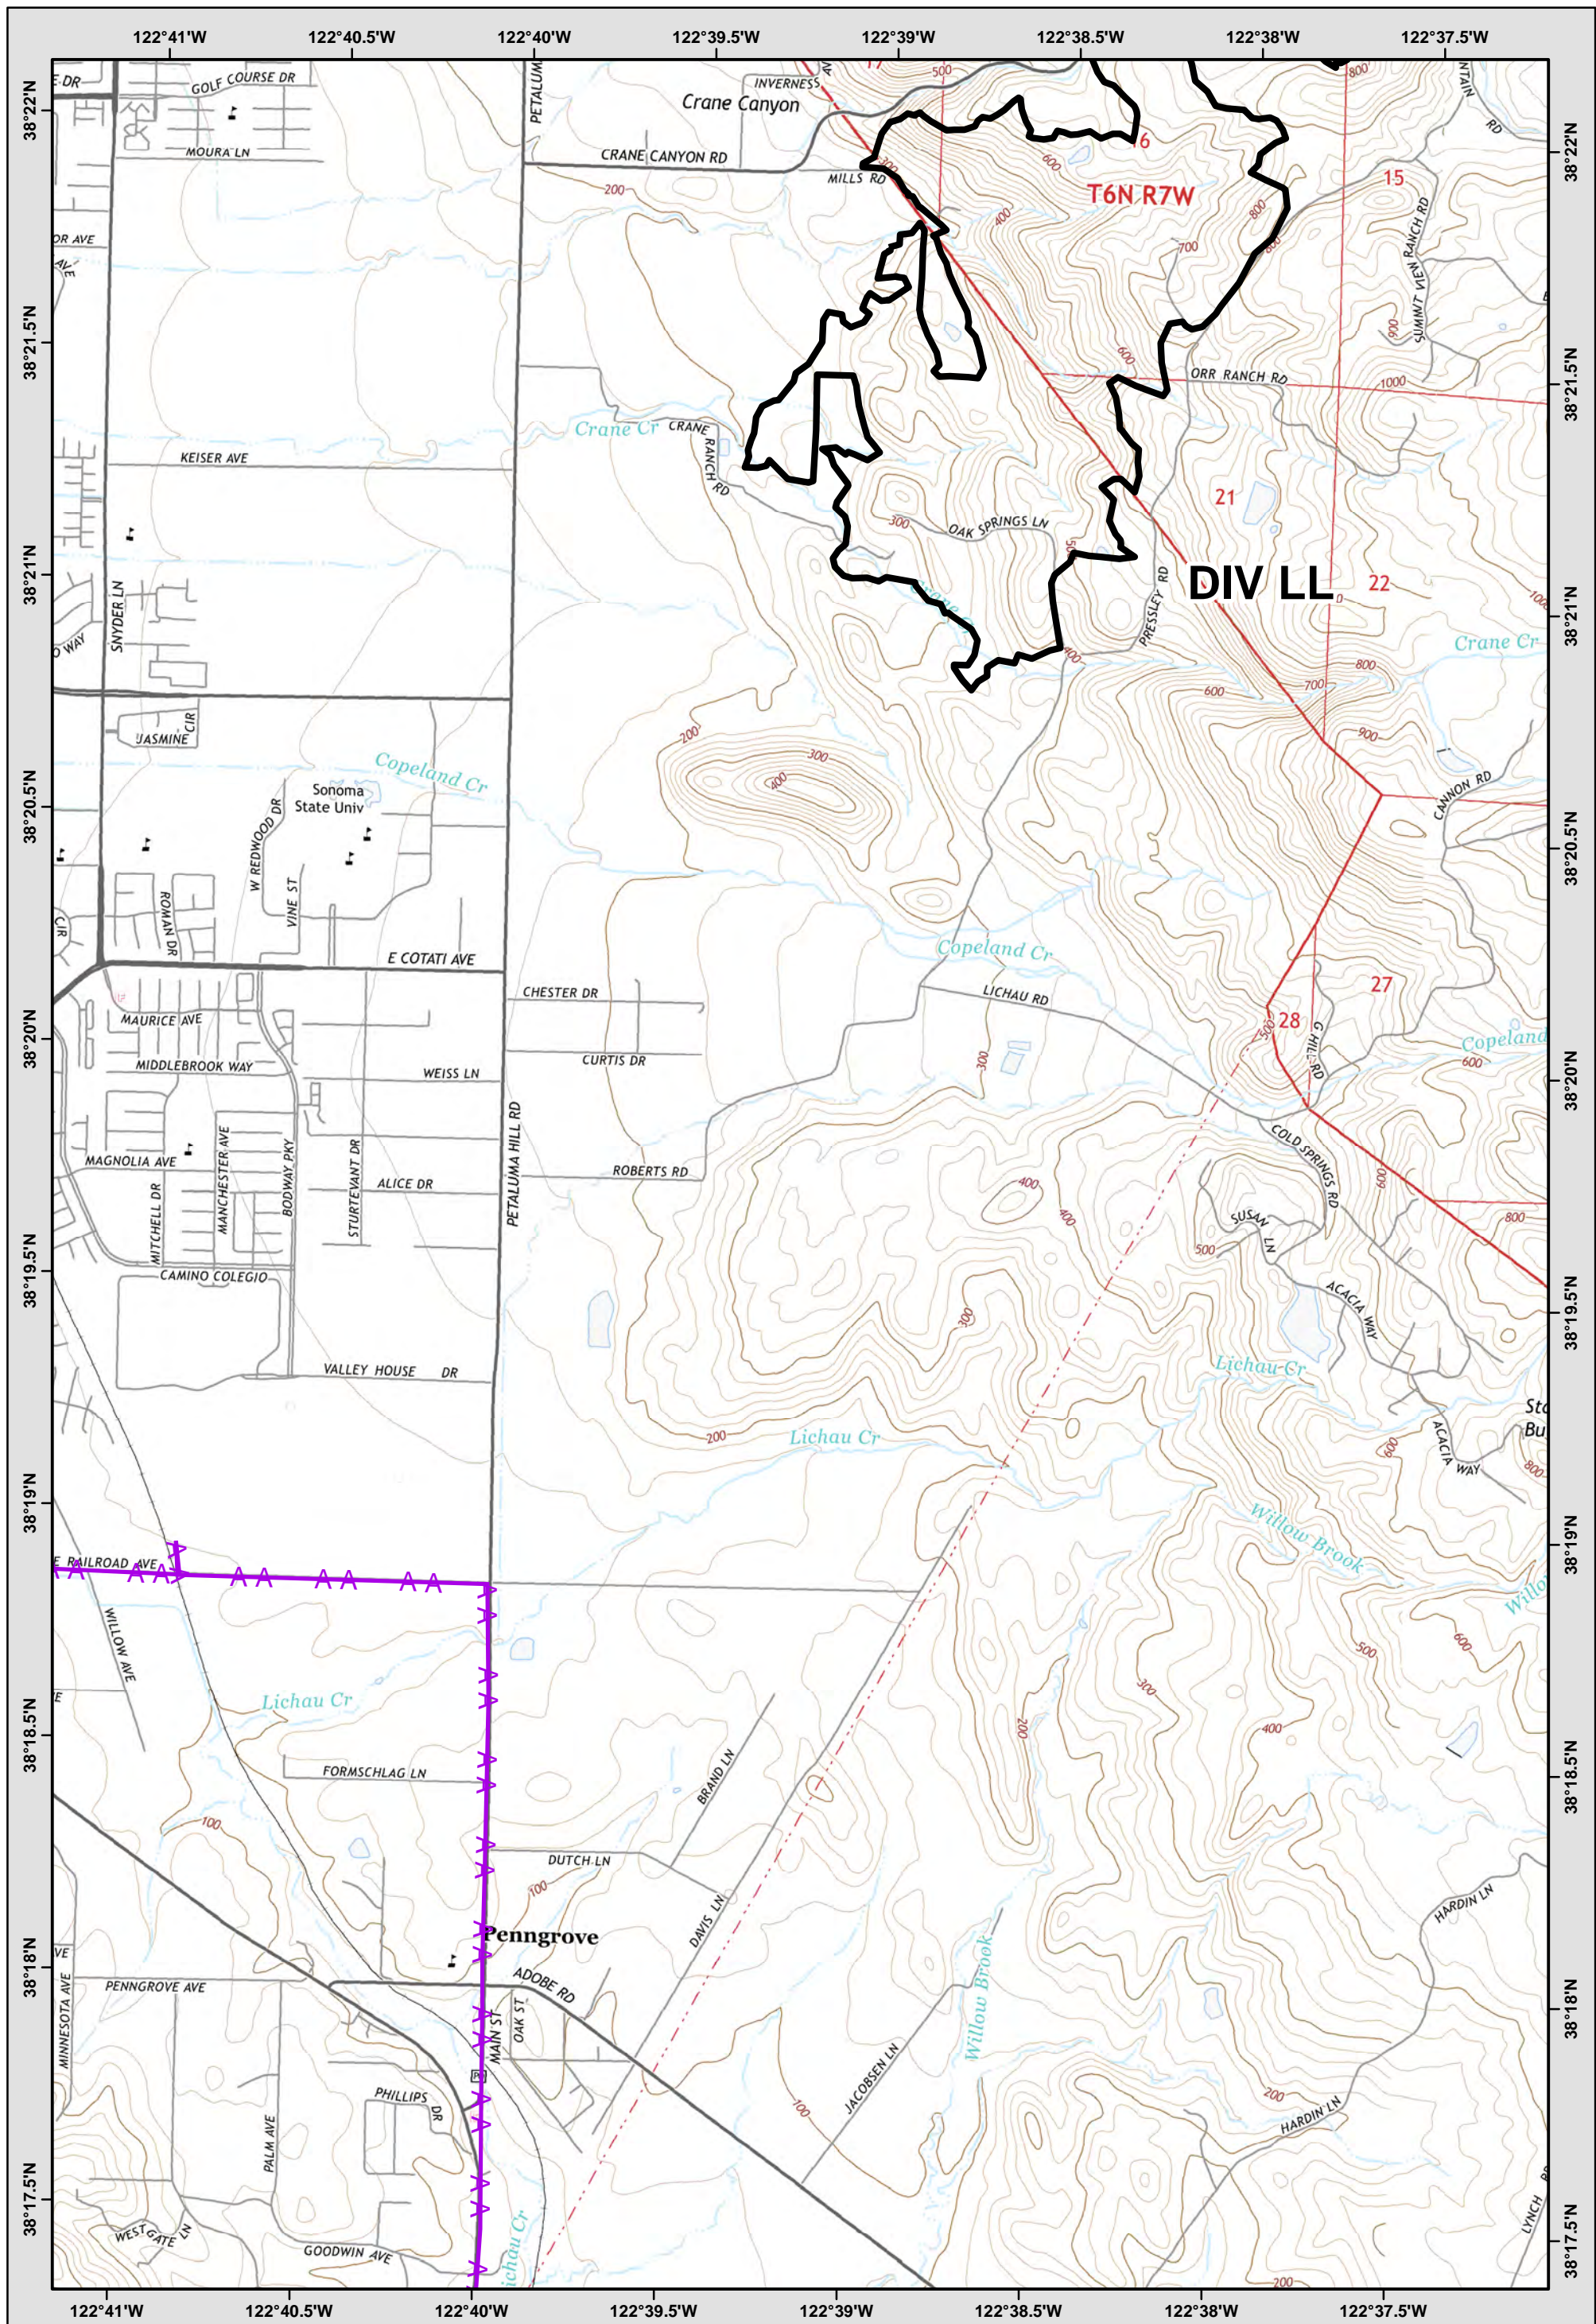

Page Grid

0	20	21
0	25	26
0	0	0

LEGEND: See last page for common ICS Symbology

- Avoidance Area
- Mine Waste Hazard
- Evac-Repopulation Zones

Central LNU Complex
CA-LNU-010104
IAP MAP
OCT 26, 2017
NAD83 1:24,000