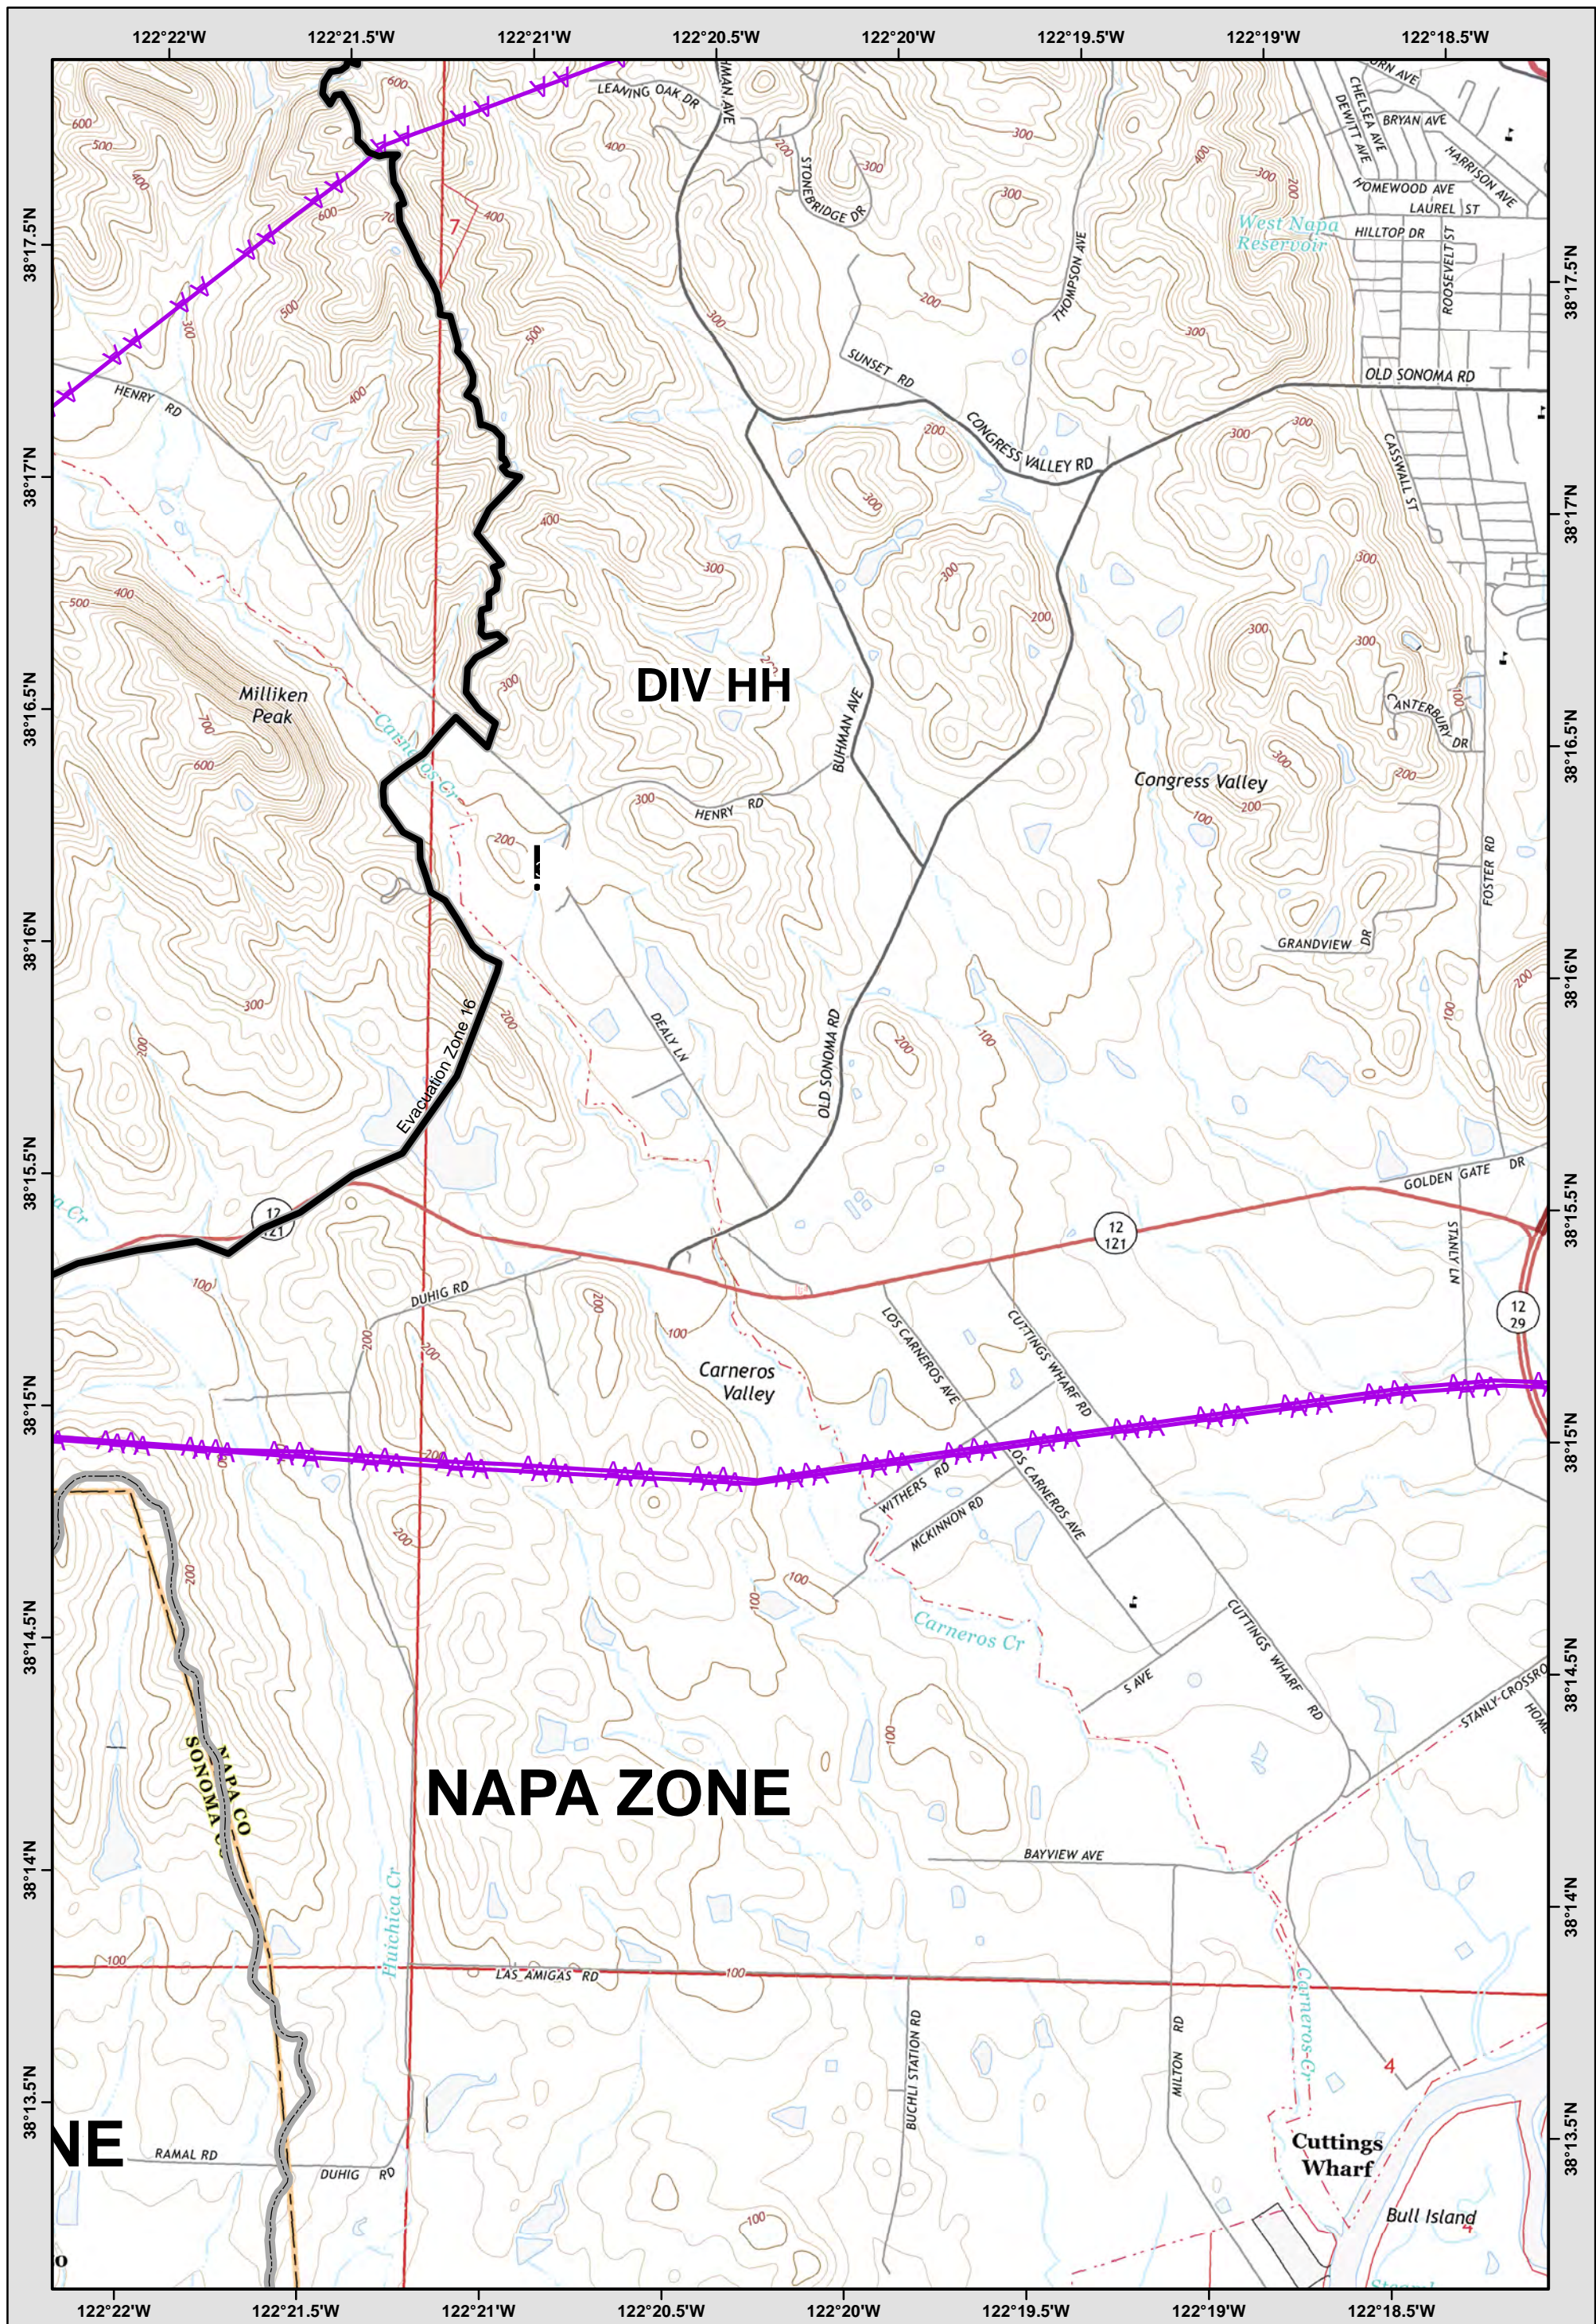

DIV HH

NAPA ZONE

	29	30	0
	32	33	0
	0	0	0

LEGEND: See last page for common ICS Symbology

- Avoidance Area
- Mine Waste Hazard
- Evac-Repopulation Zones

Central LNU Complex
CA-LNU-010104
IAP MAP
OCT 26, 2017
NAD83 1:24,000