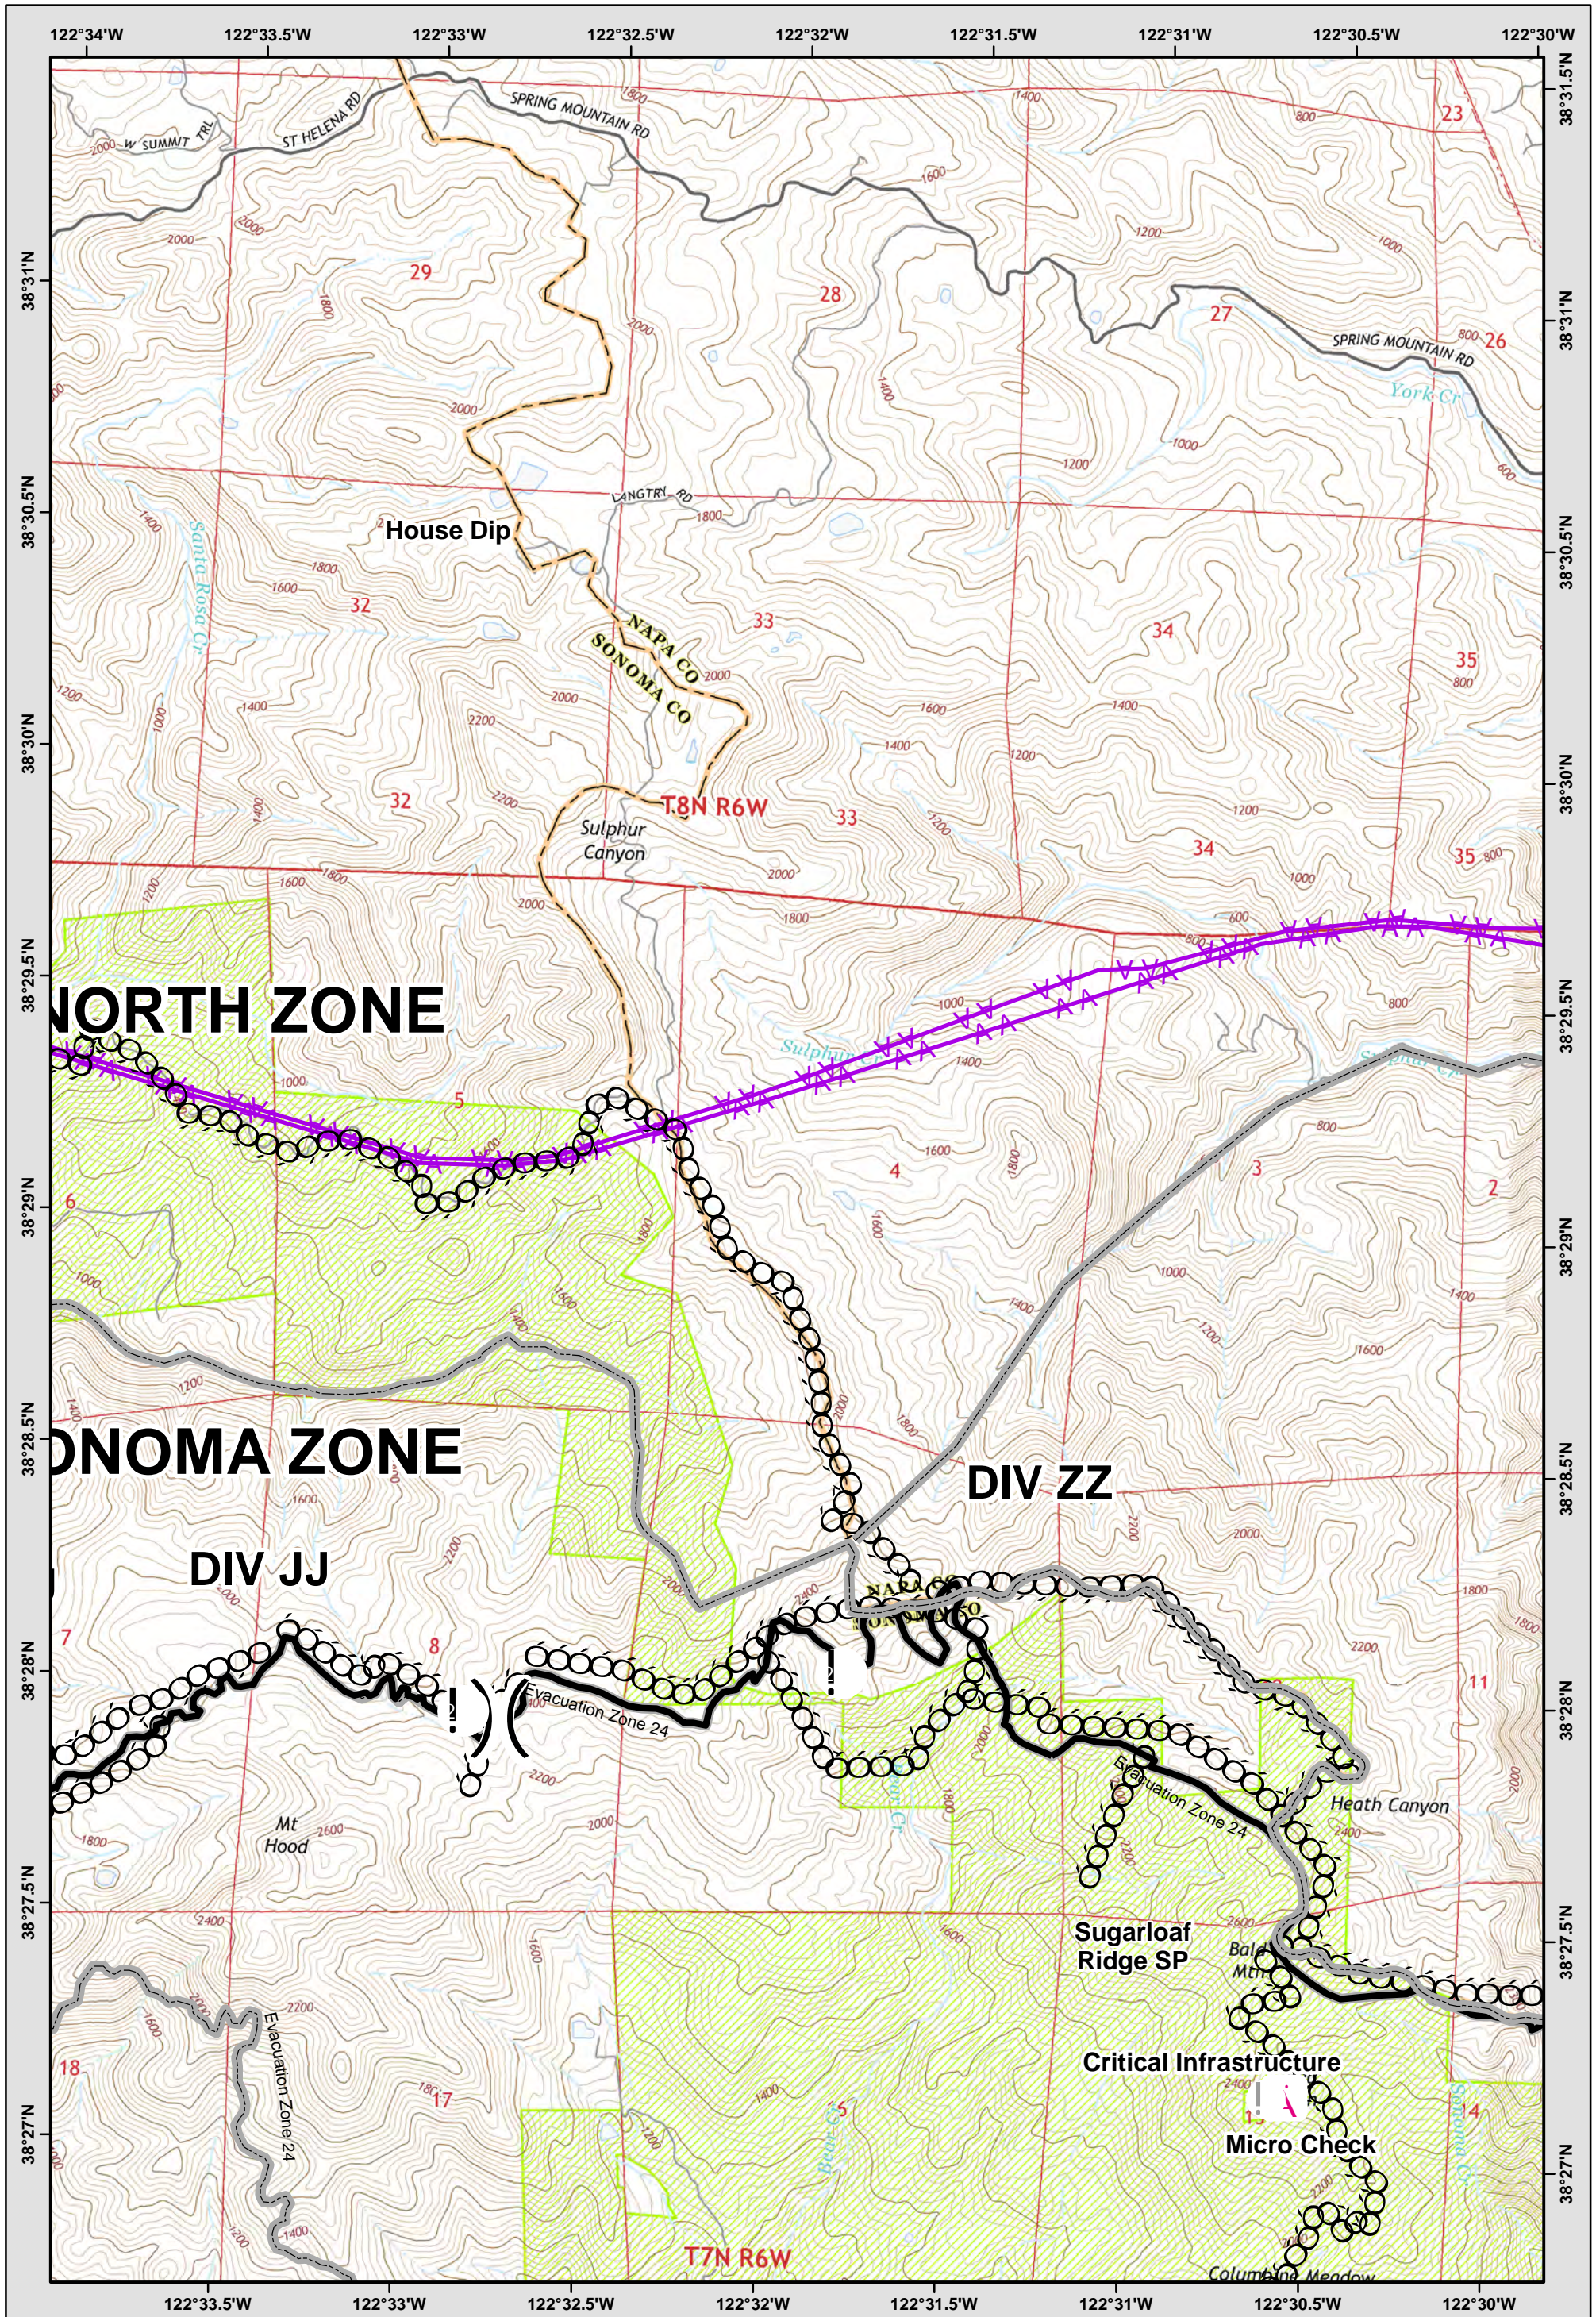

	12	13	0
	16	17	18
	20	21	22

LEGEND: See last page for common ICS Symbology

Avoidance Area  
 Mine Waste Hazard  
 Evac-Repopulation Zones

**Central LNU Complex**  
 CA-LNU-010104  
**IAP MAP**  
 OCT 26, 2017  
 NAD83 1:24,000