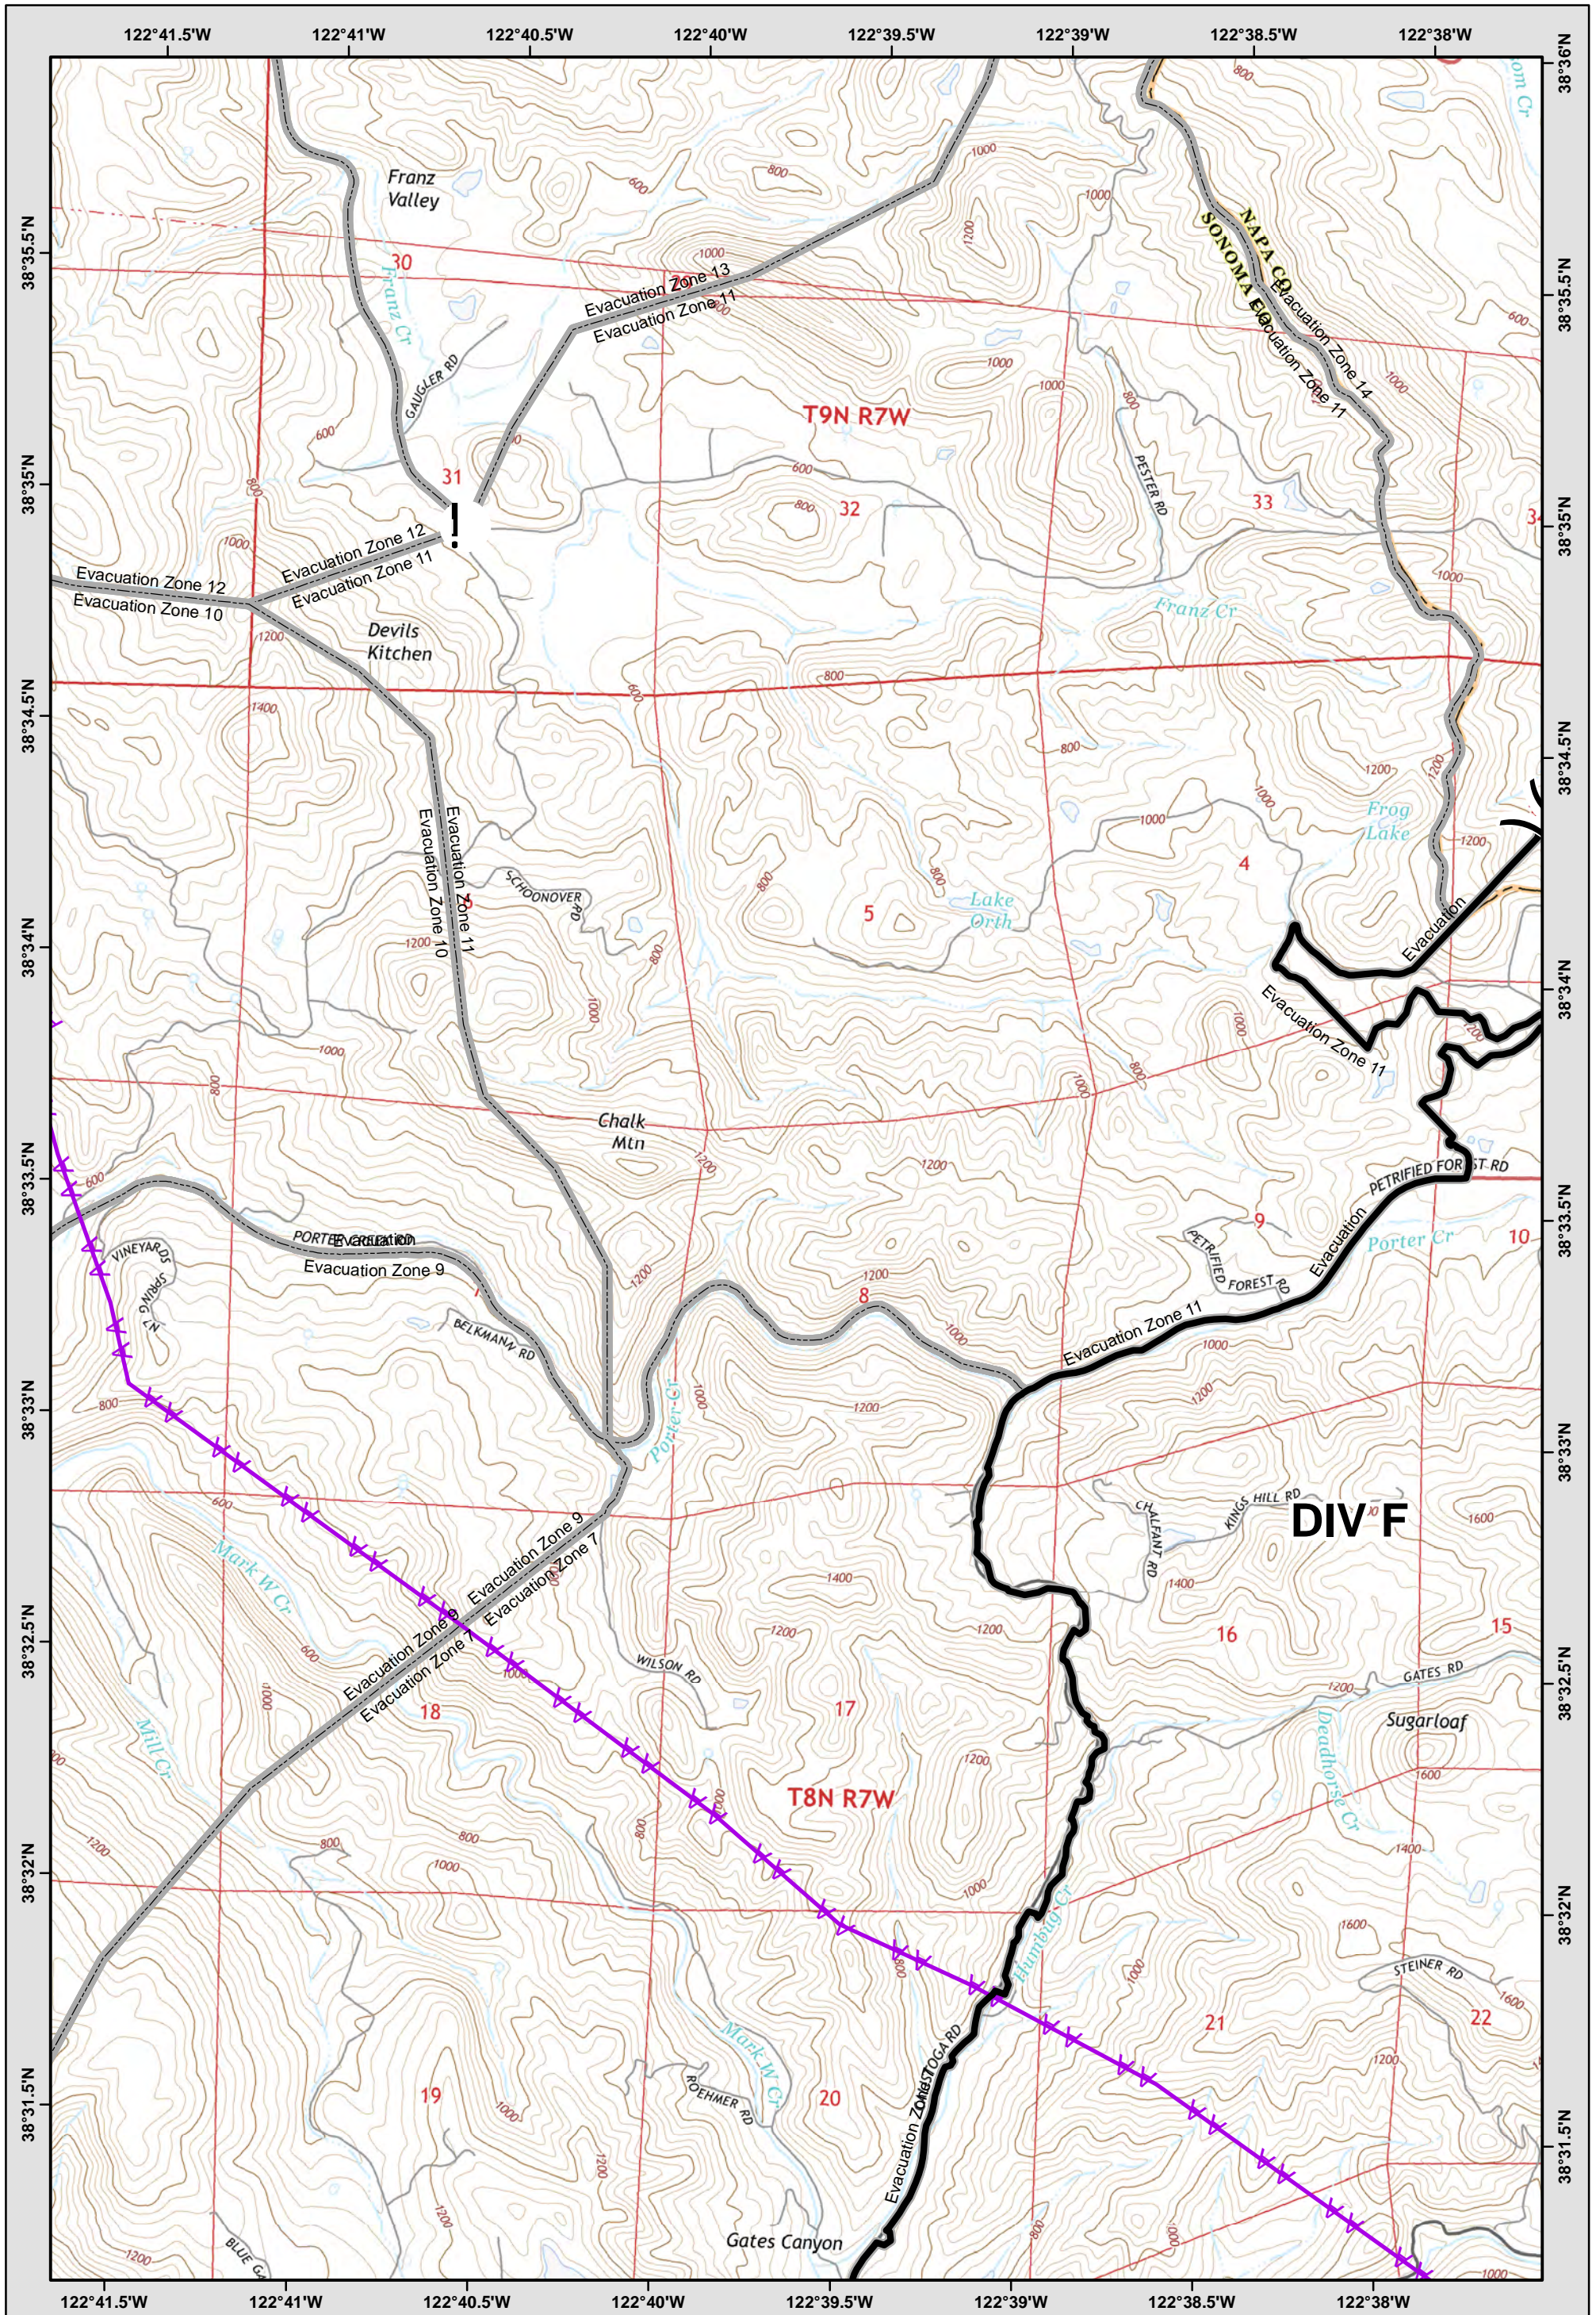

Page Grid
 

6	7	8
10	11	12
14	15	16

LEGEND: See last page for common ICS Symbology

- Avoidance Area
  Evac-Repopulation Zones
- Mine Waste Hazard

**Central LNU Complex**  
 CA-LNU-010104  
**IAP MAP**  
 OCT 26, 2017  
 NAD83 1:24,000