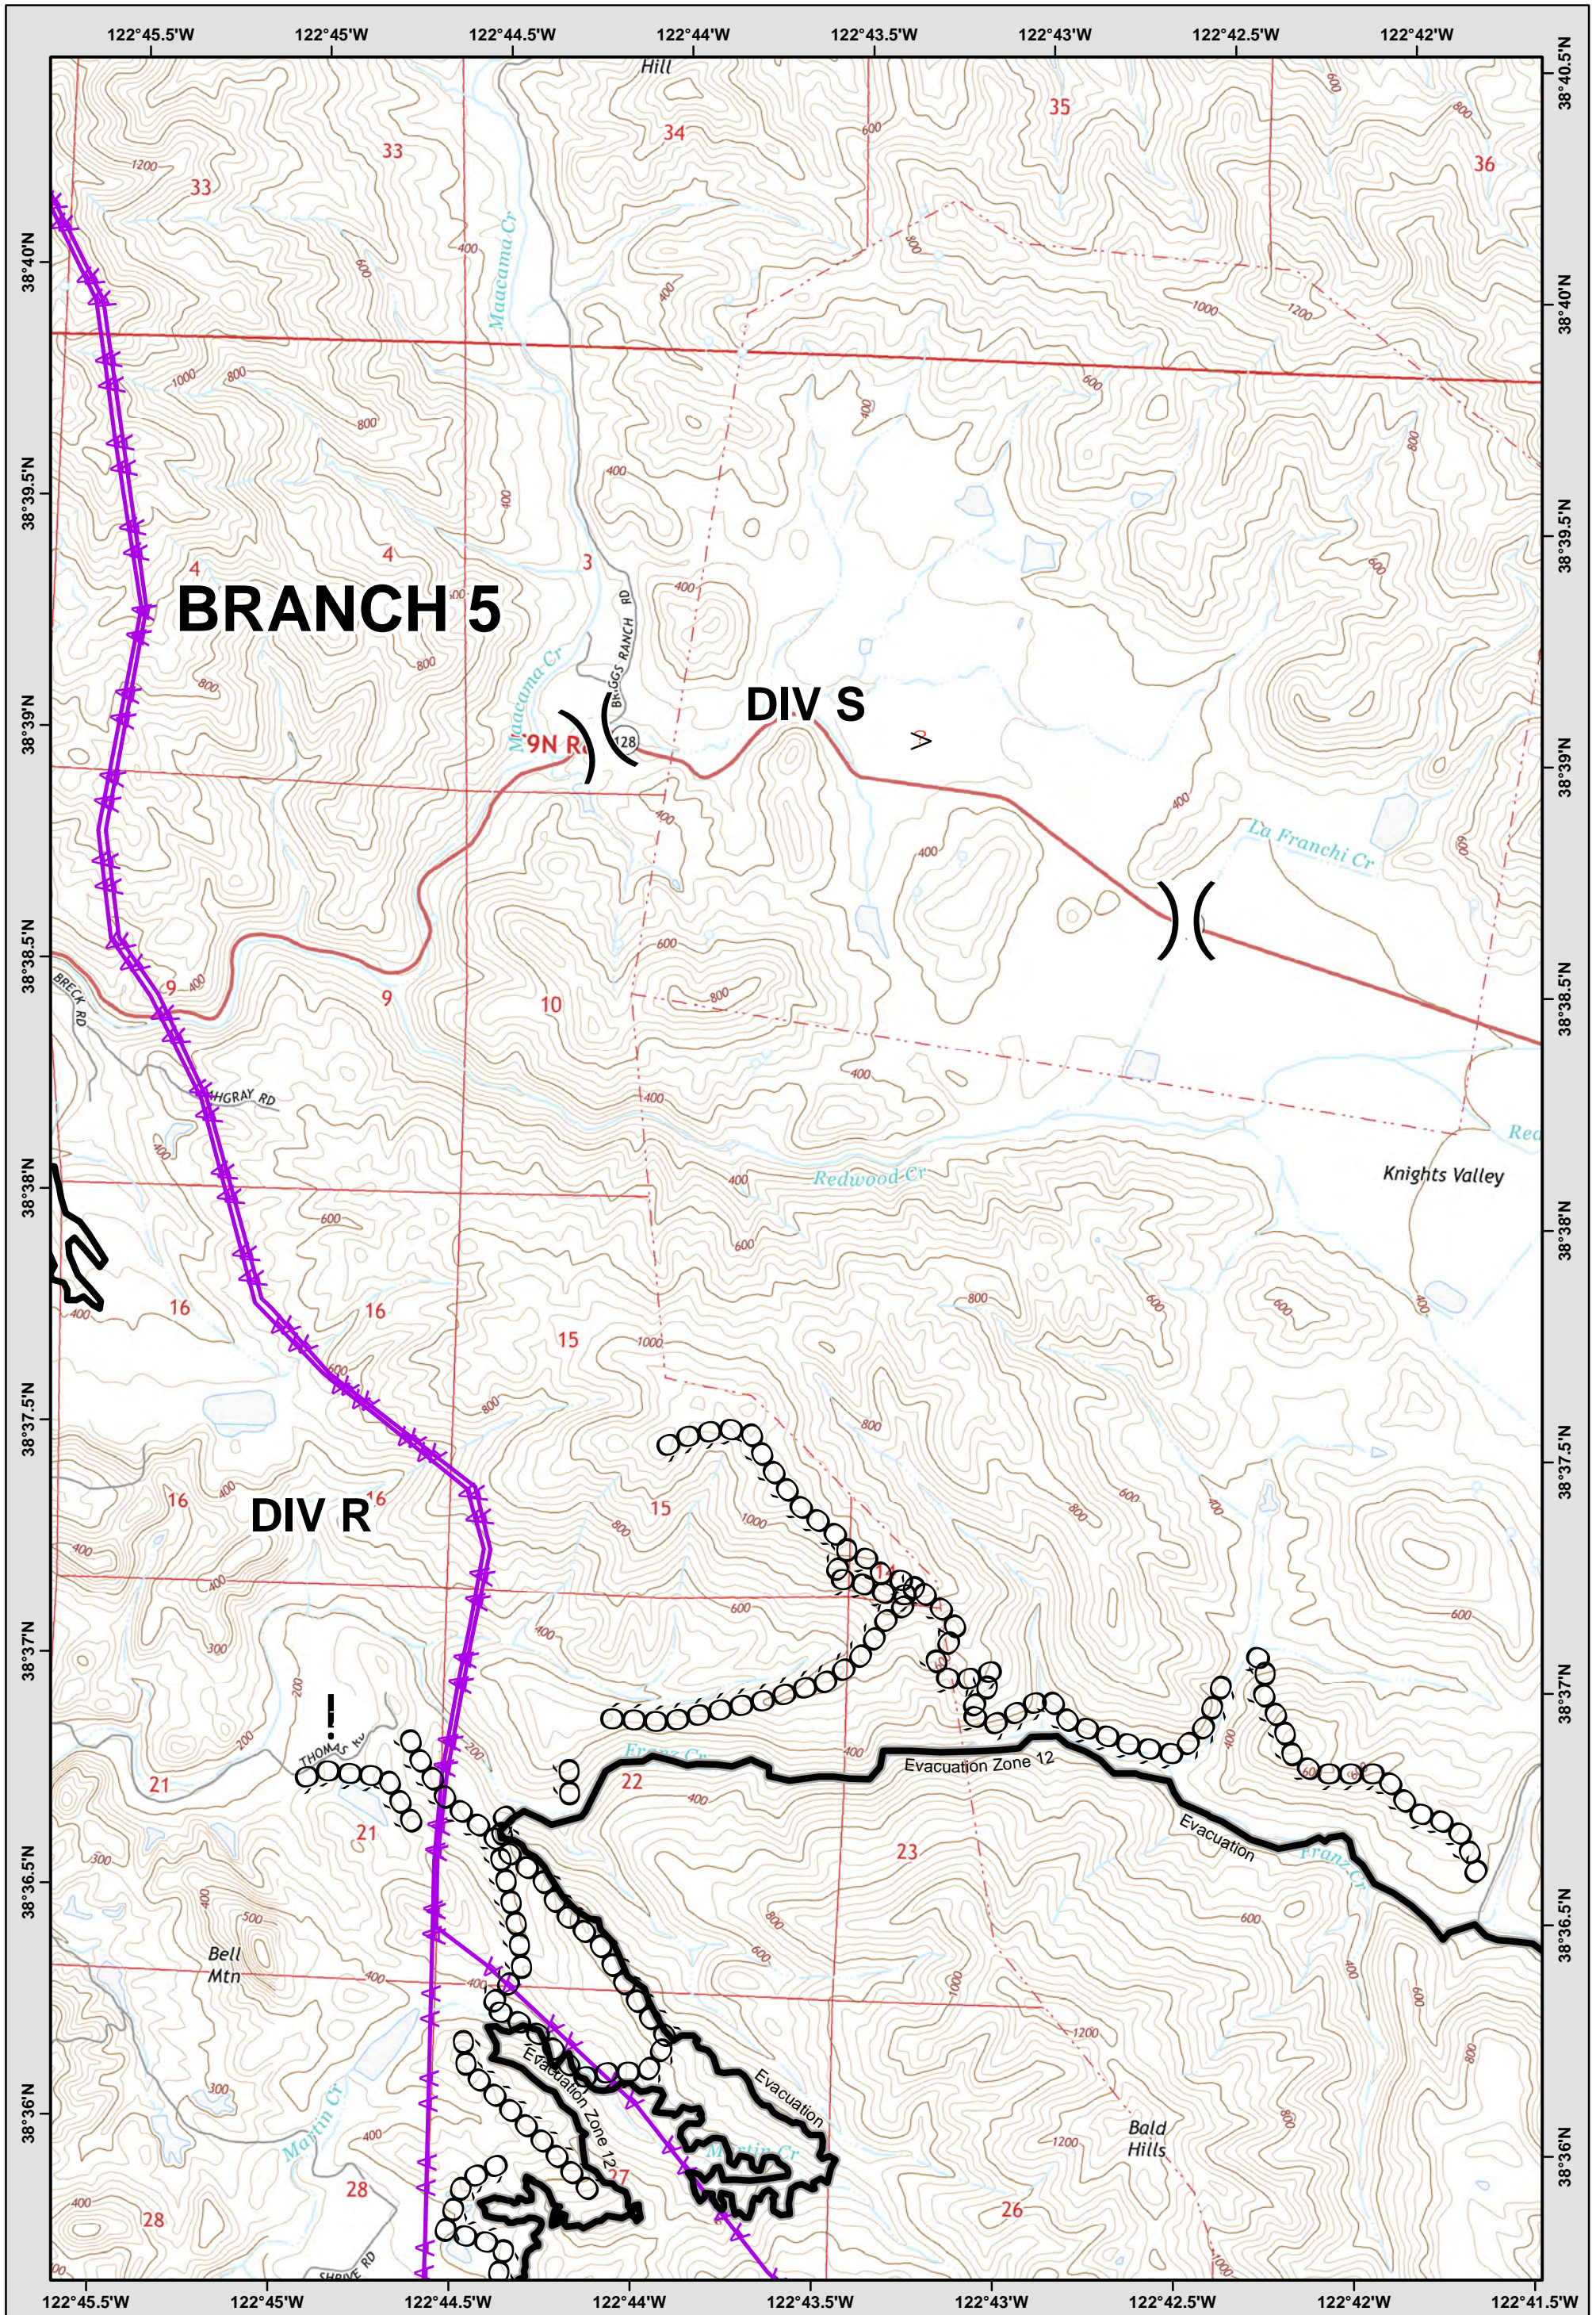

Page Grid

5	0	0
0	6	7
0	10	11

LEGEND: See last page for common ICS Symbology

- Avoidance Area
- Mine Waste Hazard
- Evac-Repopulation Zones

Page: 6

**Central LNU Complex**  
 CA-LNU-010104  
**IAP MAP**  
 OCT 26, 2017  
 NAD83 1:24,000