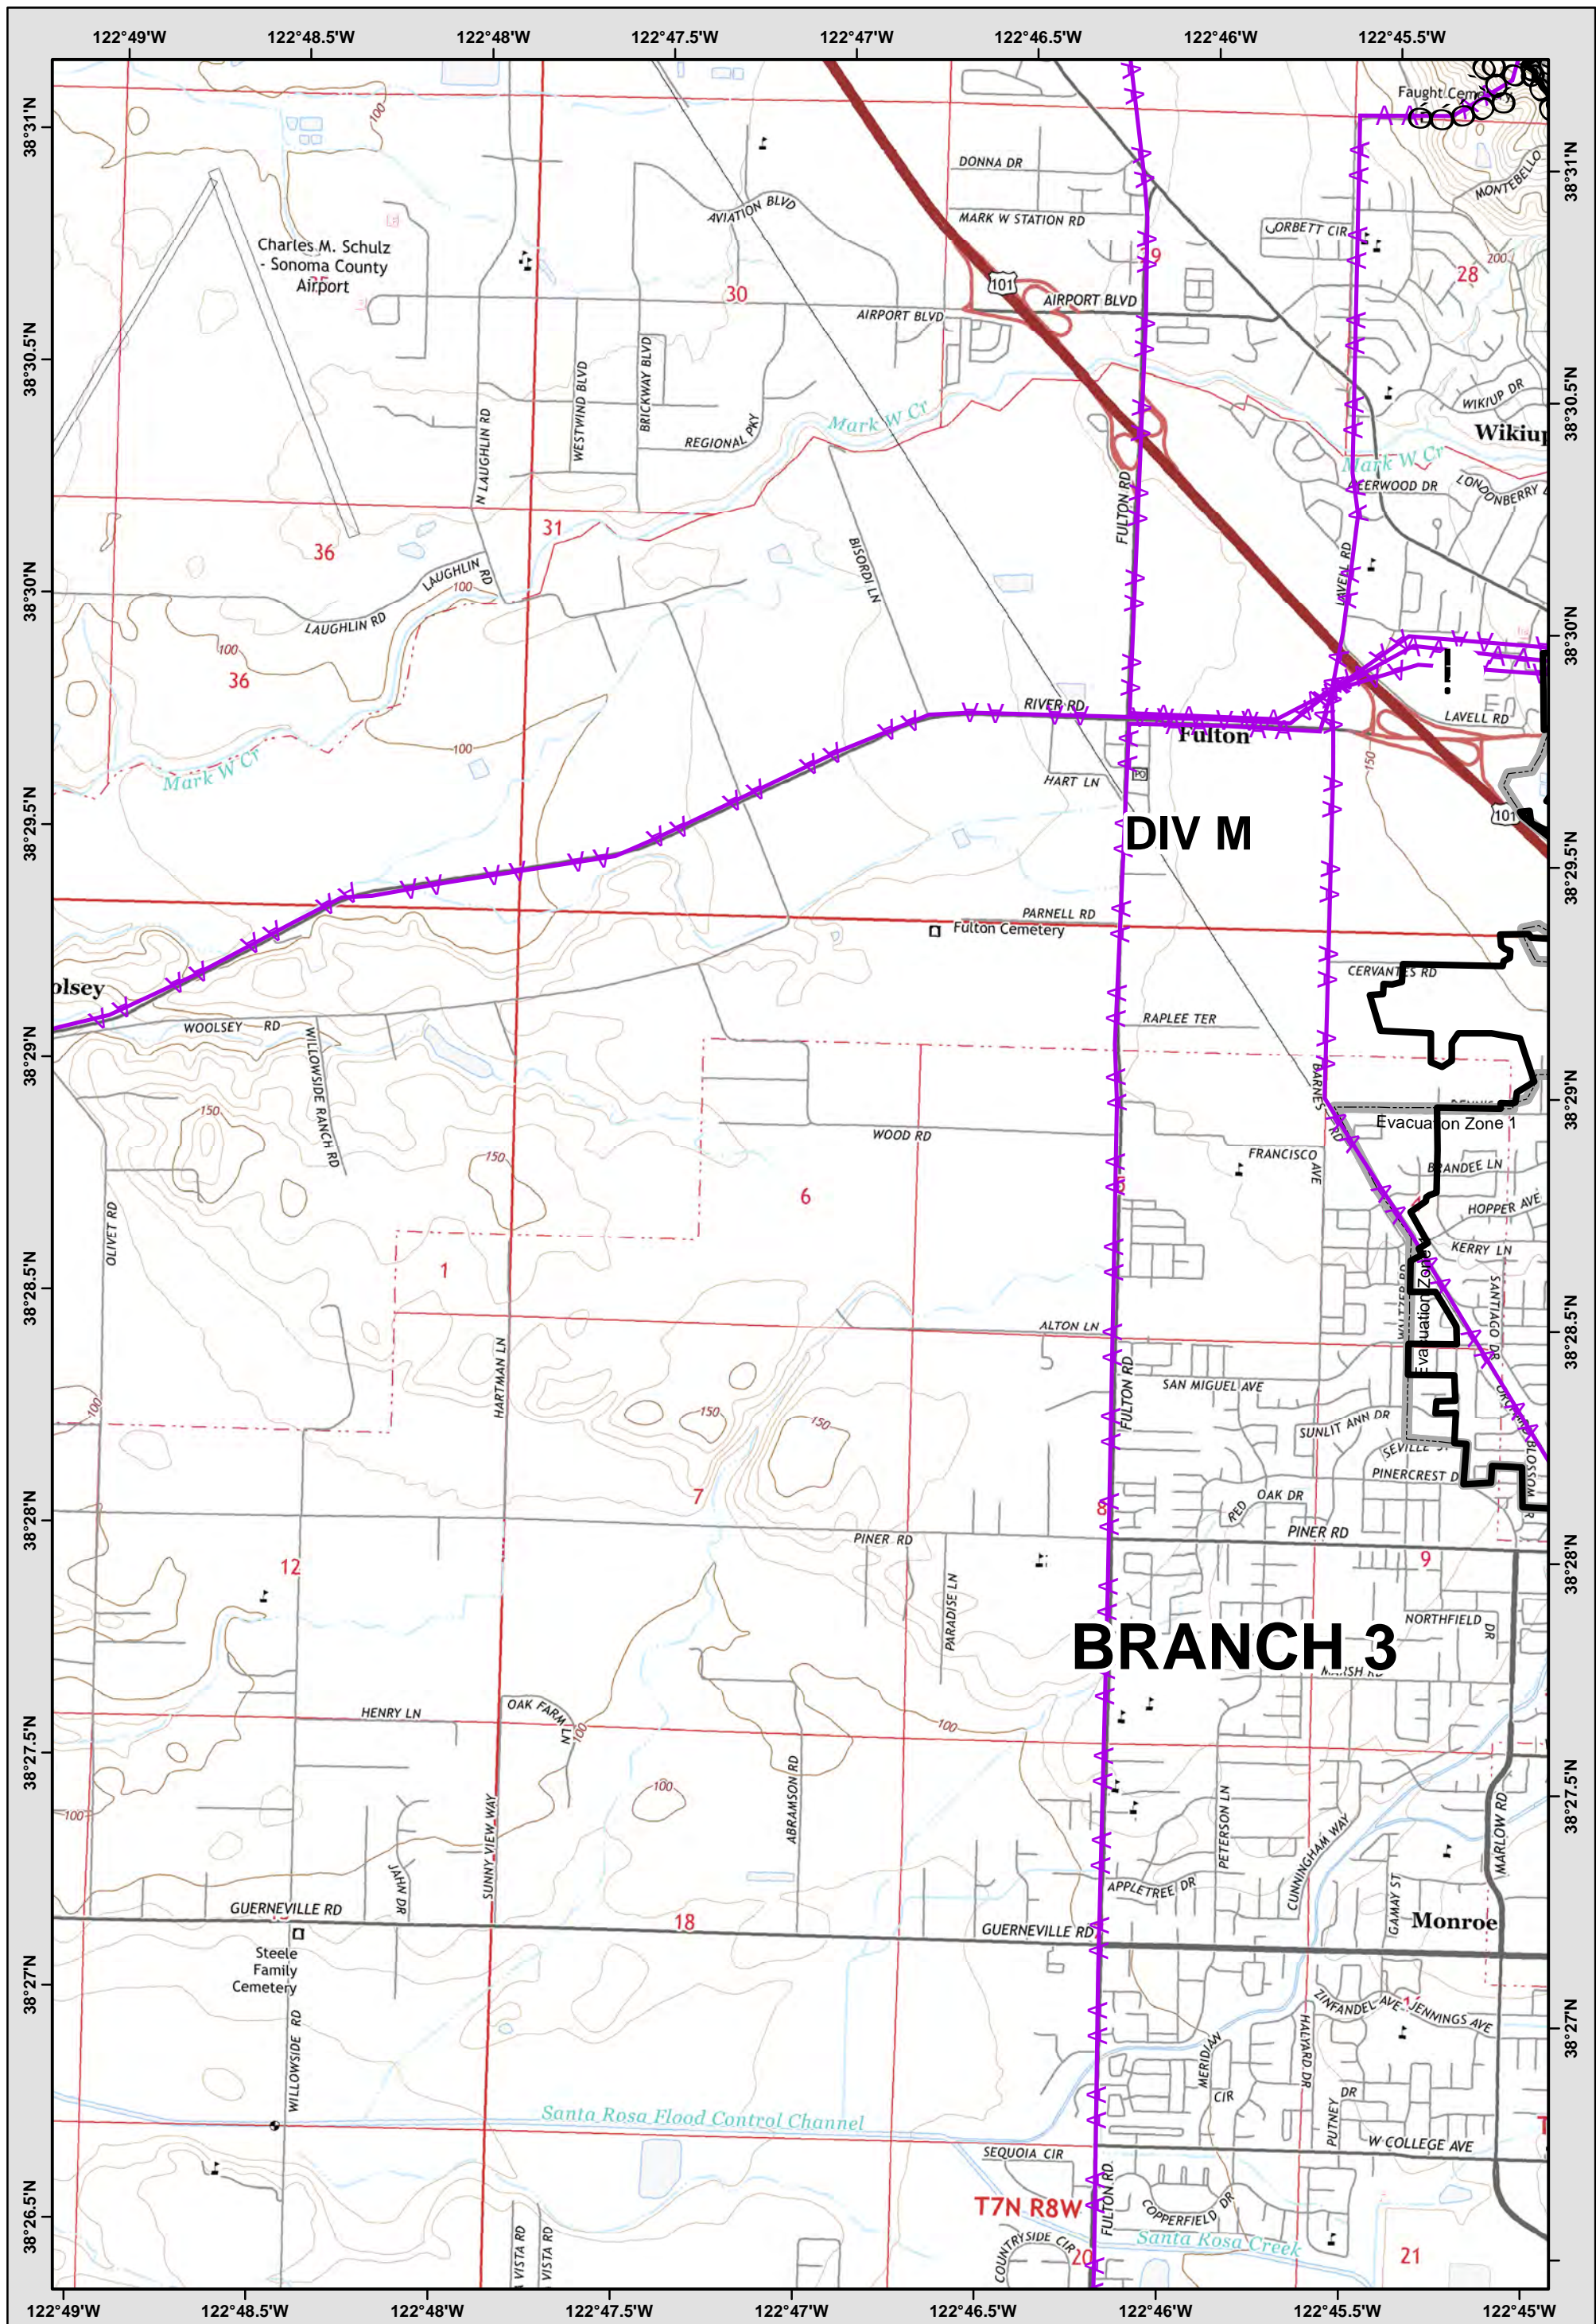

Page Grid	8	9	0
	12	13	0
	16	17	18

LEGEND: See last page for common ICS Symbology

Avoidance Area
 Evac-Repopulation Zones

Mine Waste Hazard

Page: 13

**Central LNU Complex**  
 CA-LNU-010104  
**IAP MAP**  
 OCT 26, 2017  
 NAD83 1:24,000