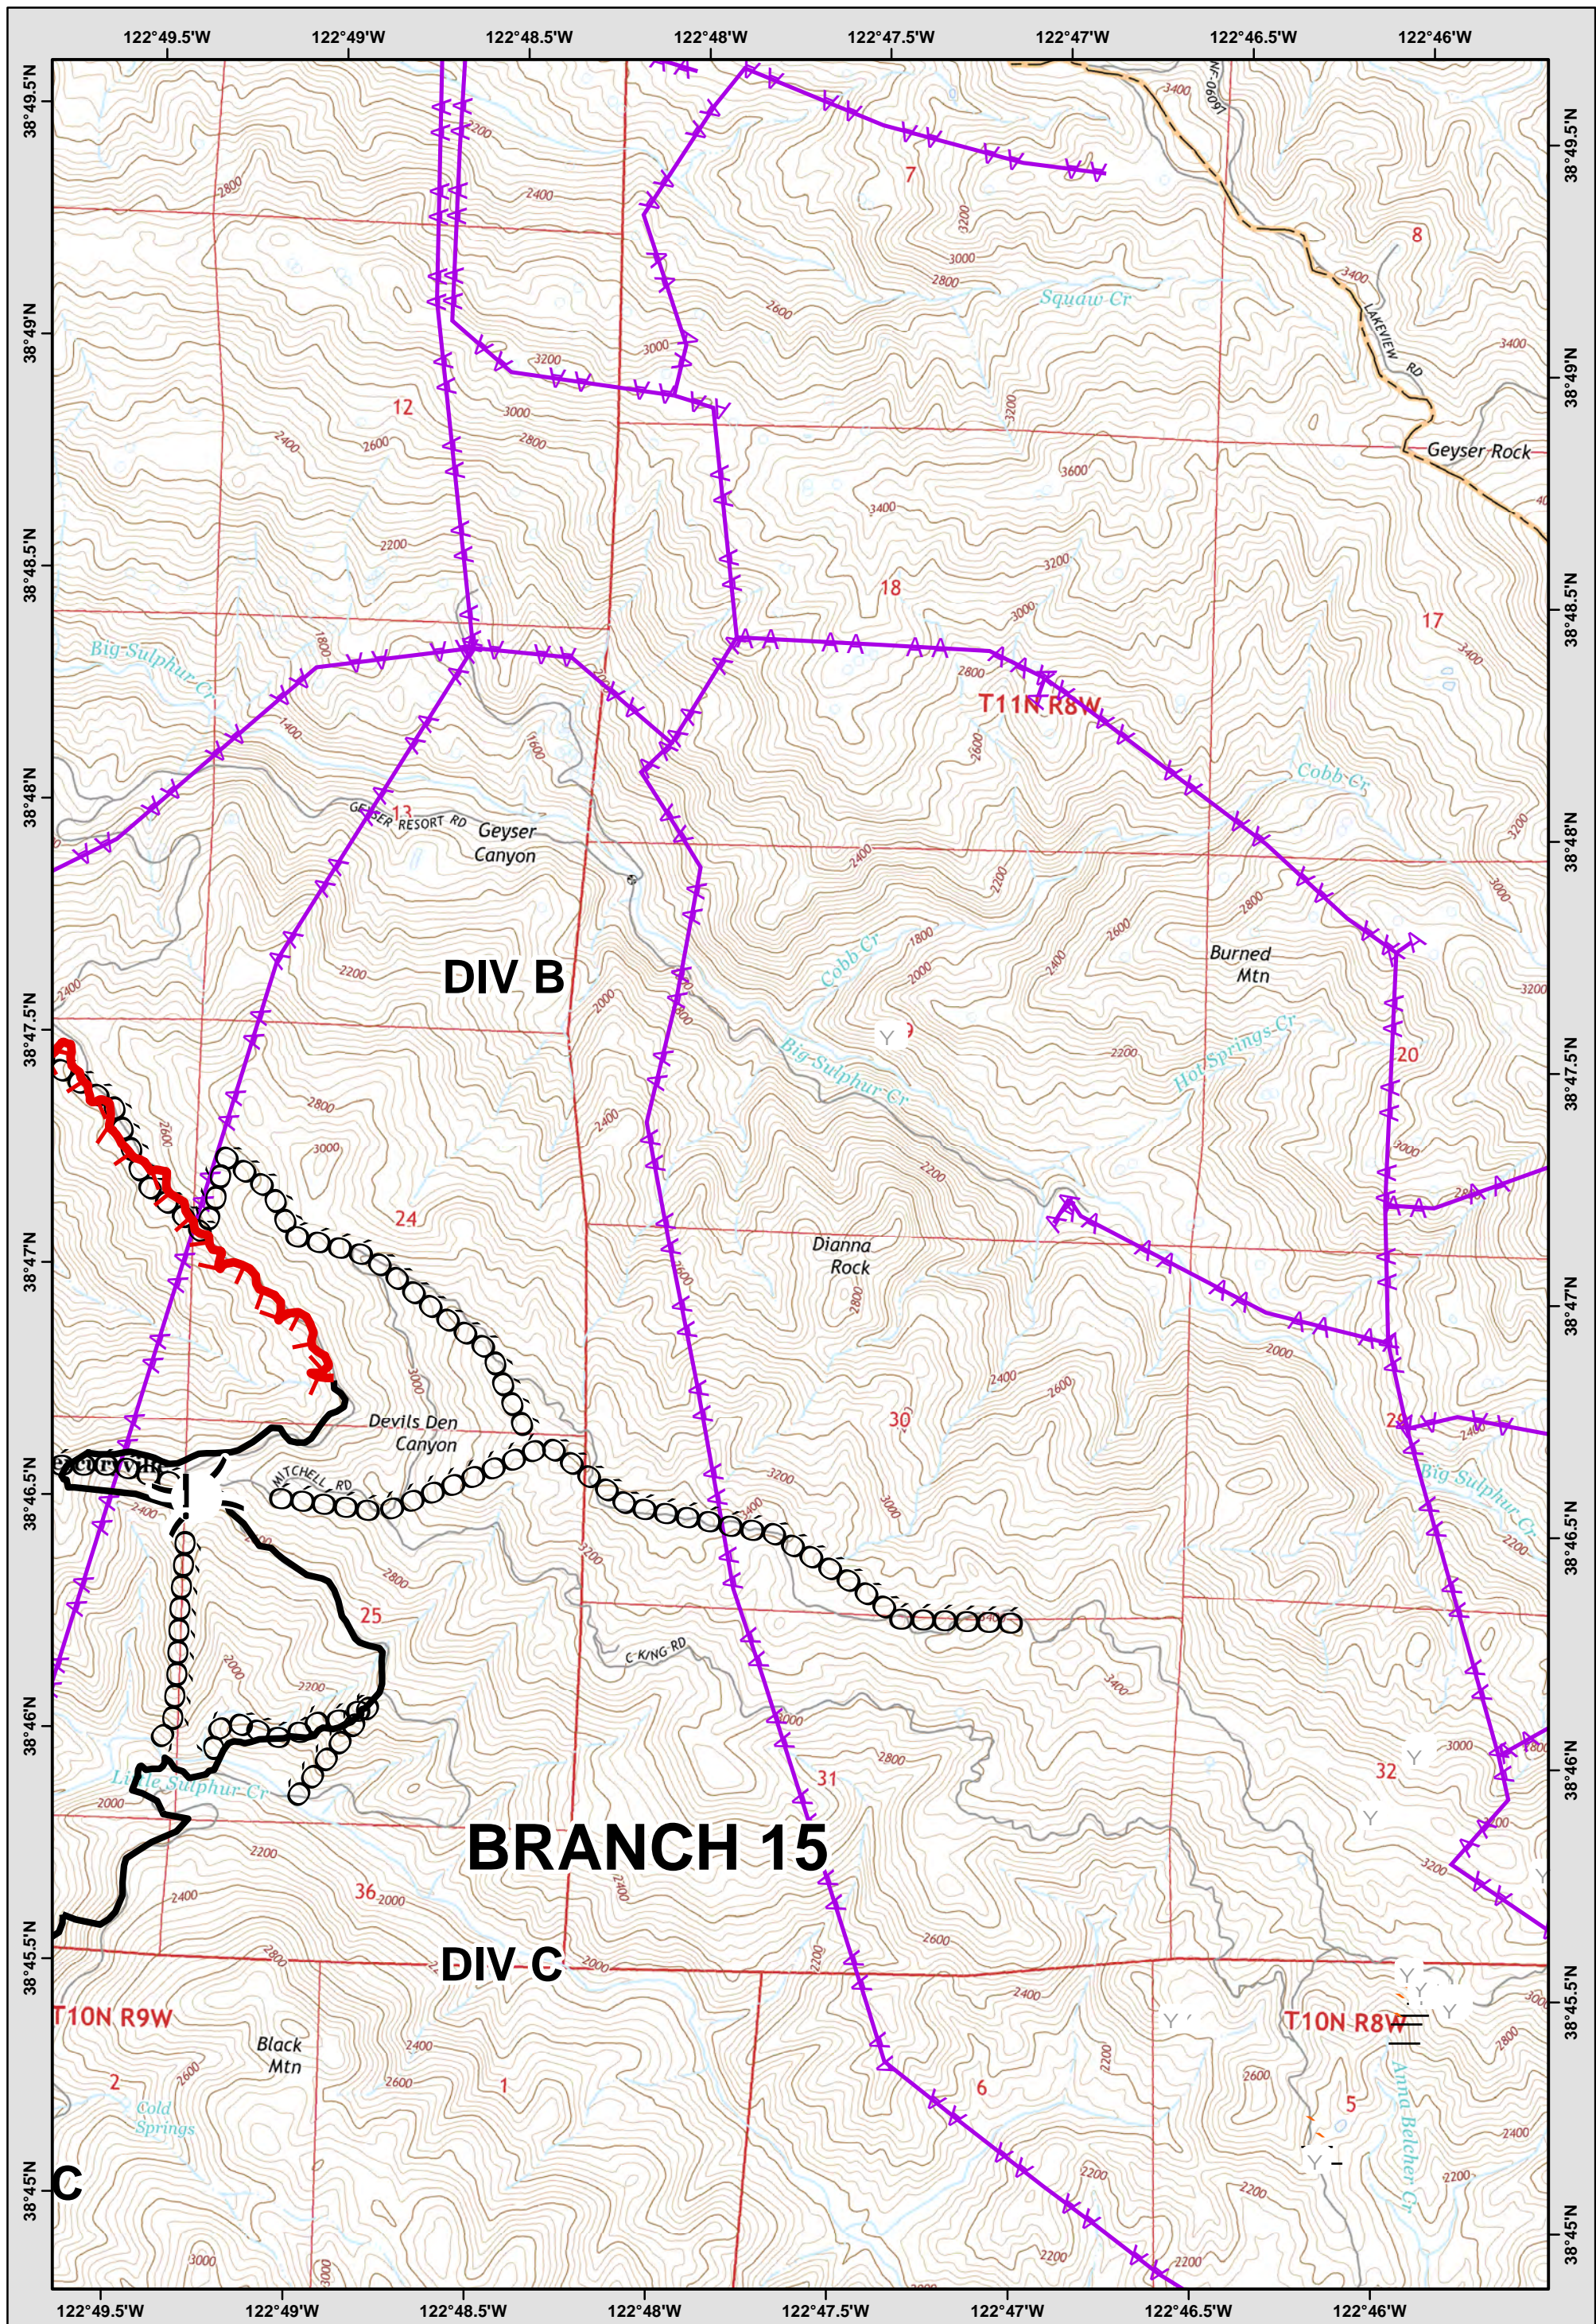

	0	0	0
	1	2	3
	4	5	0
	Page Grid		

LEGEND: See last page for common ICS Symbology

Avoidance Area    
 Evac-Repopulation Zones  
 Mine Waste Hazard

**Central LNU Complex**  
 CA-LNU-010104  
**IAP MAP**  
 OCT 26, 2017  
 NAD83 1:24,000