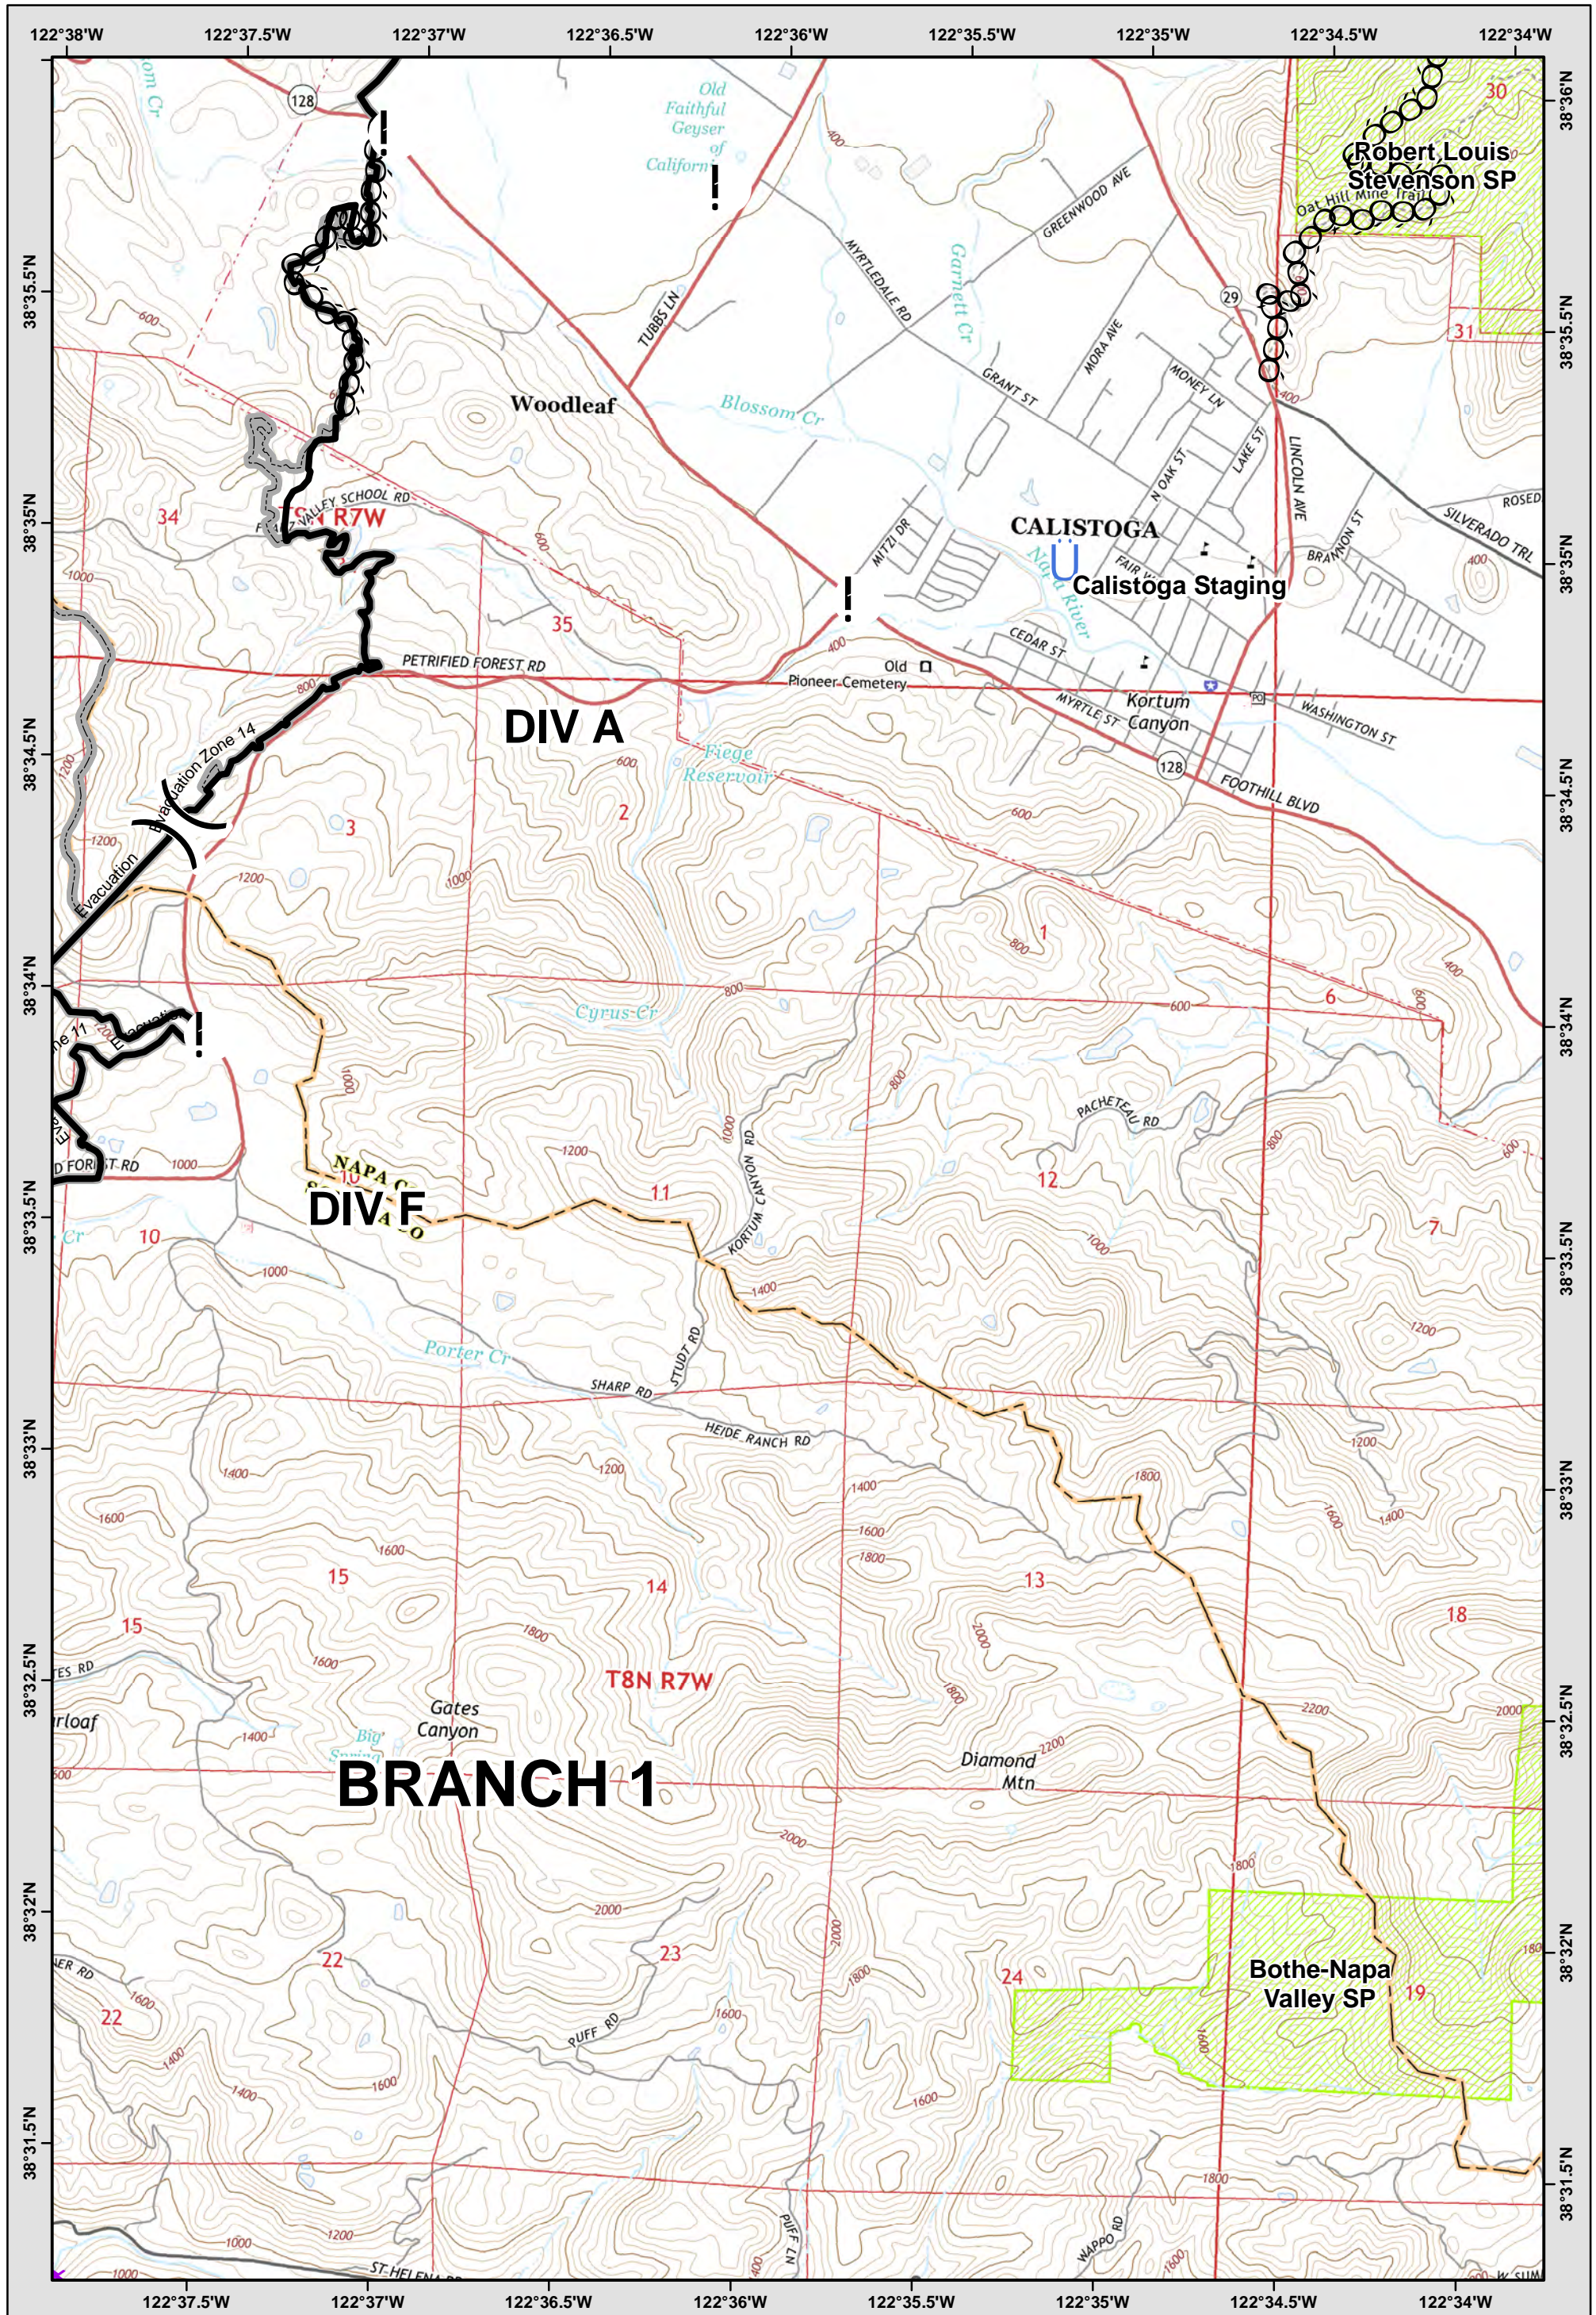

Page Grid	7	8	9
	11	12	13
	15	16	17

LEGEND: See last page for common ICS Symbology

- Avoidance Area
- Mine Waste Hazard
- Evac-Repopulation Zones

**Central LNU Complex**  
 CA-LNU-010104  
**IAP MAP**  
 OCT 26, 2017  
 NAD83 1:24,000