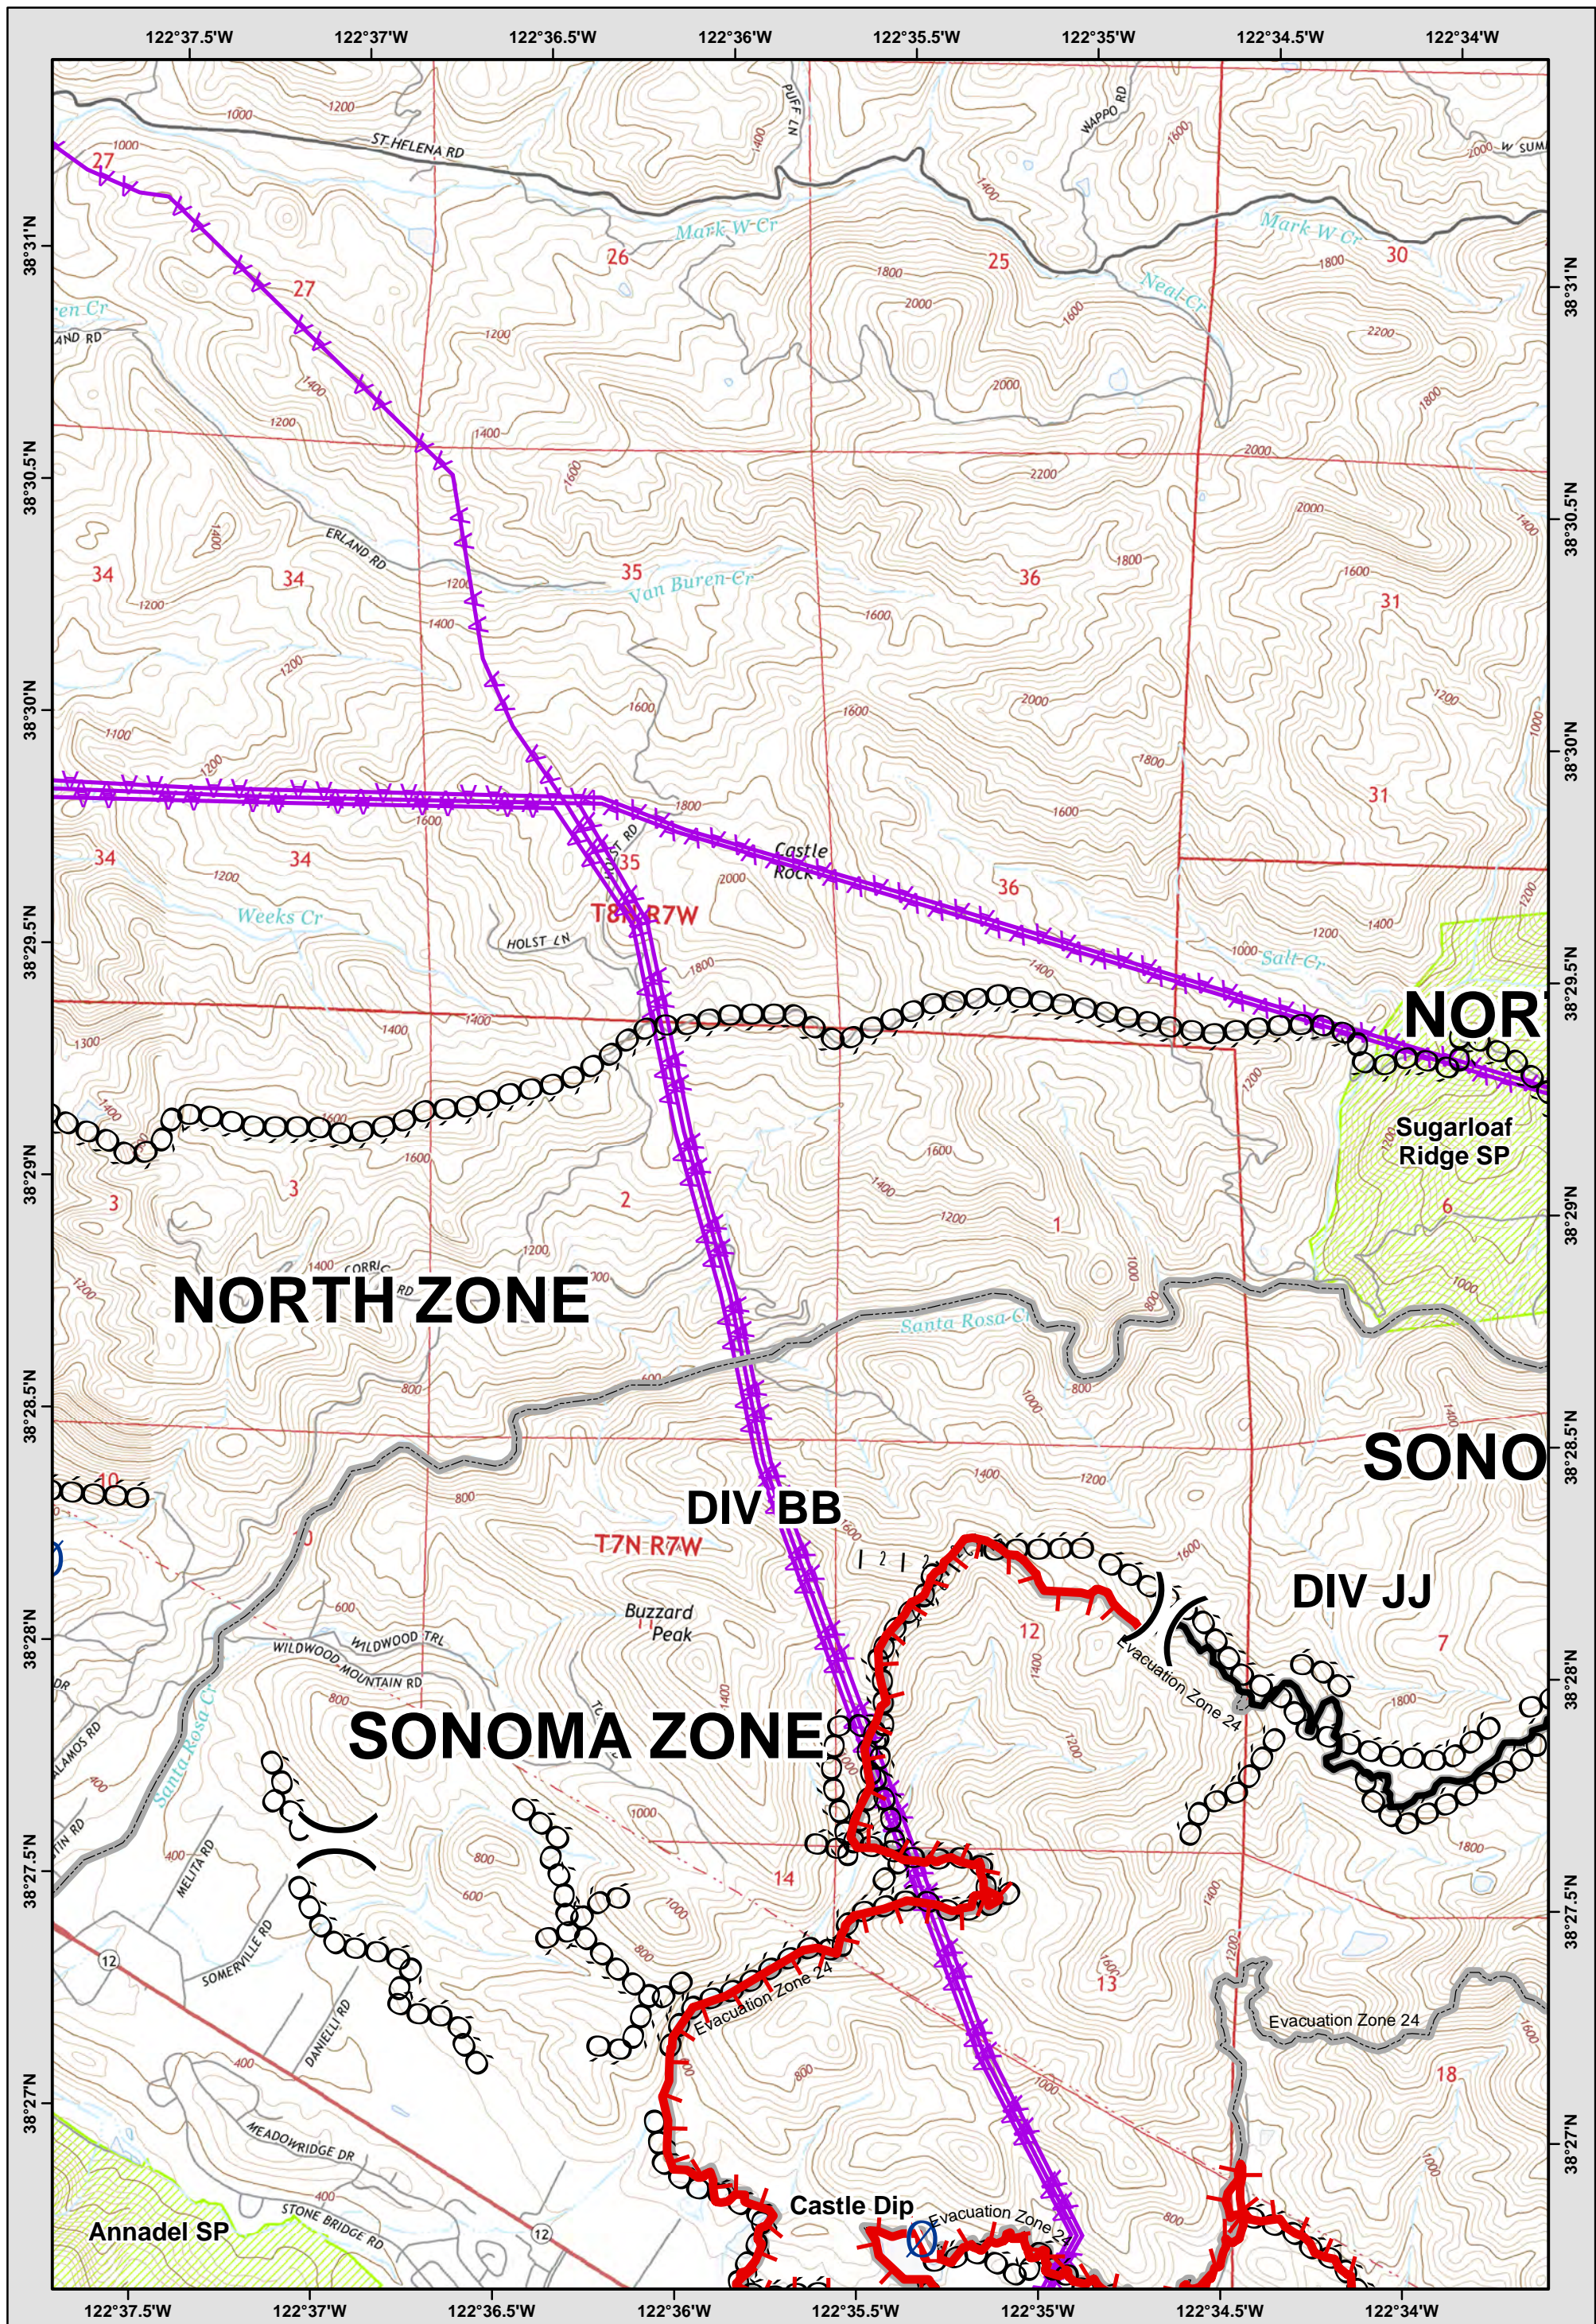

	11	12	13
	15	16	17
	0	20	21

LEGEND: See last page for common ICS Symbology

Avoidance Area     
 Evac-Repopulation Zones  
 Mine Waste Hazard

Page: 16

0 1 Miles

**Central LNU Complex**  
 CA-LNU-010104  
**IAP MAP**  
 OCT 26, 2017  
 NAD83 1:24,000