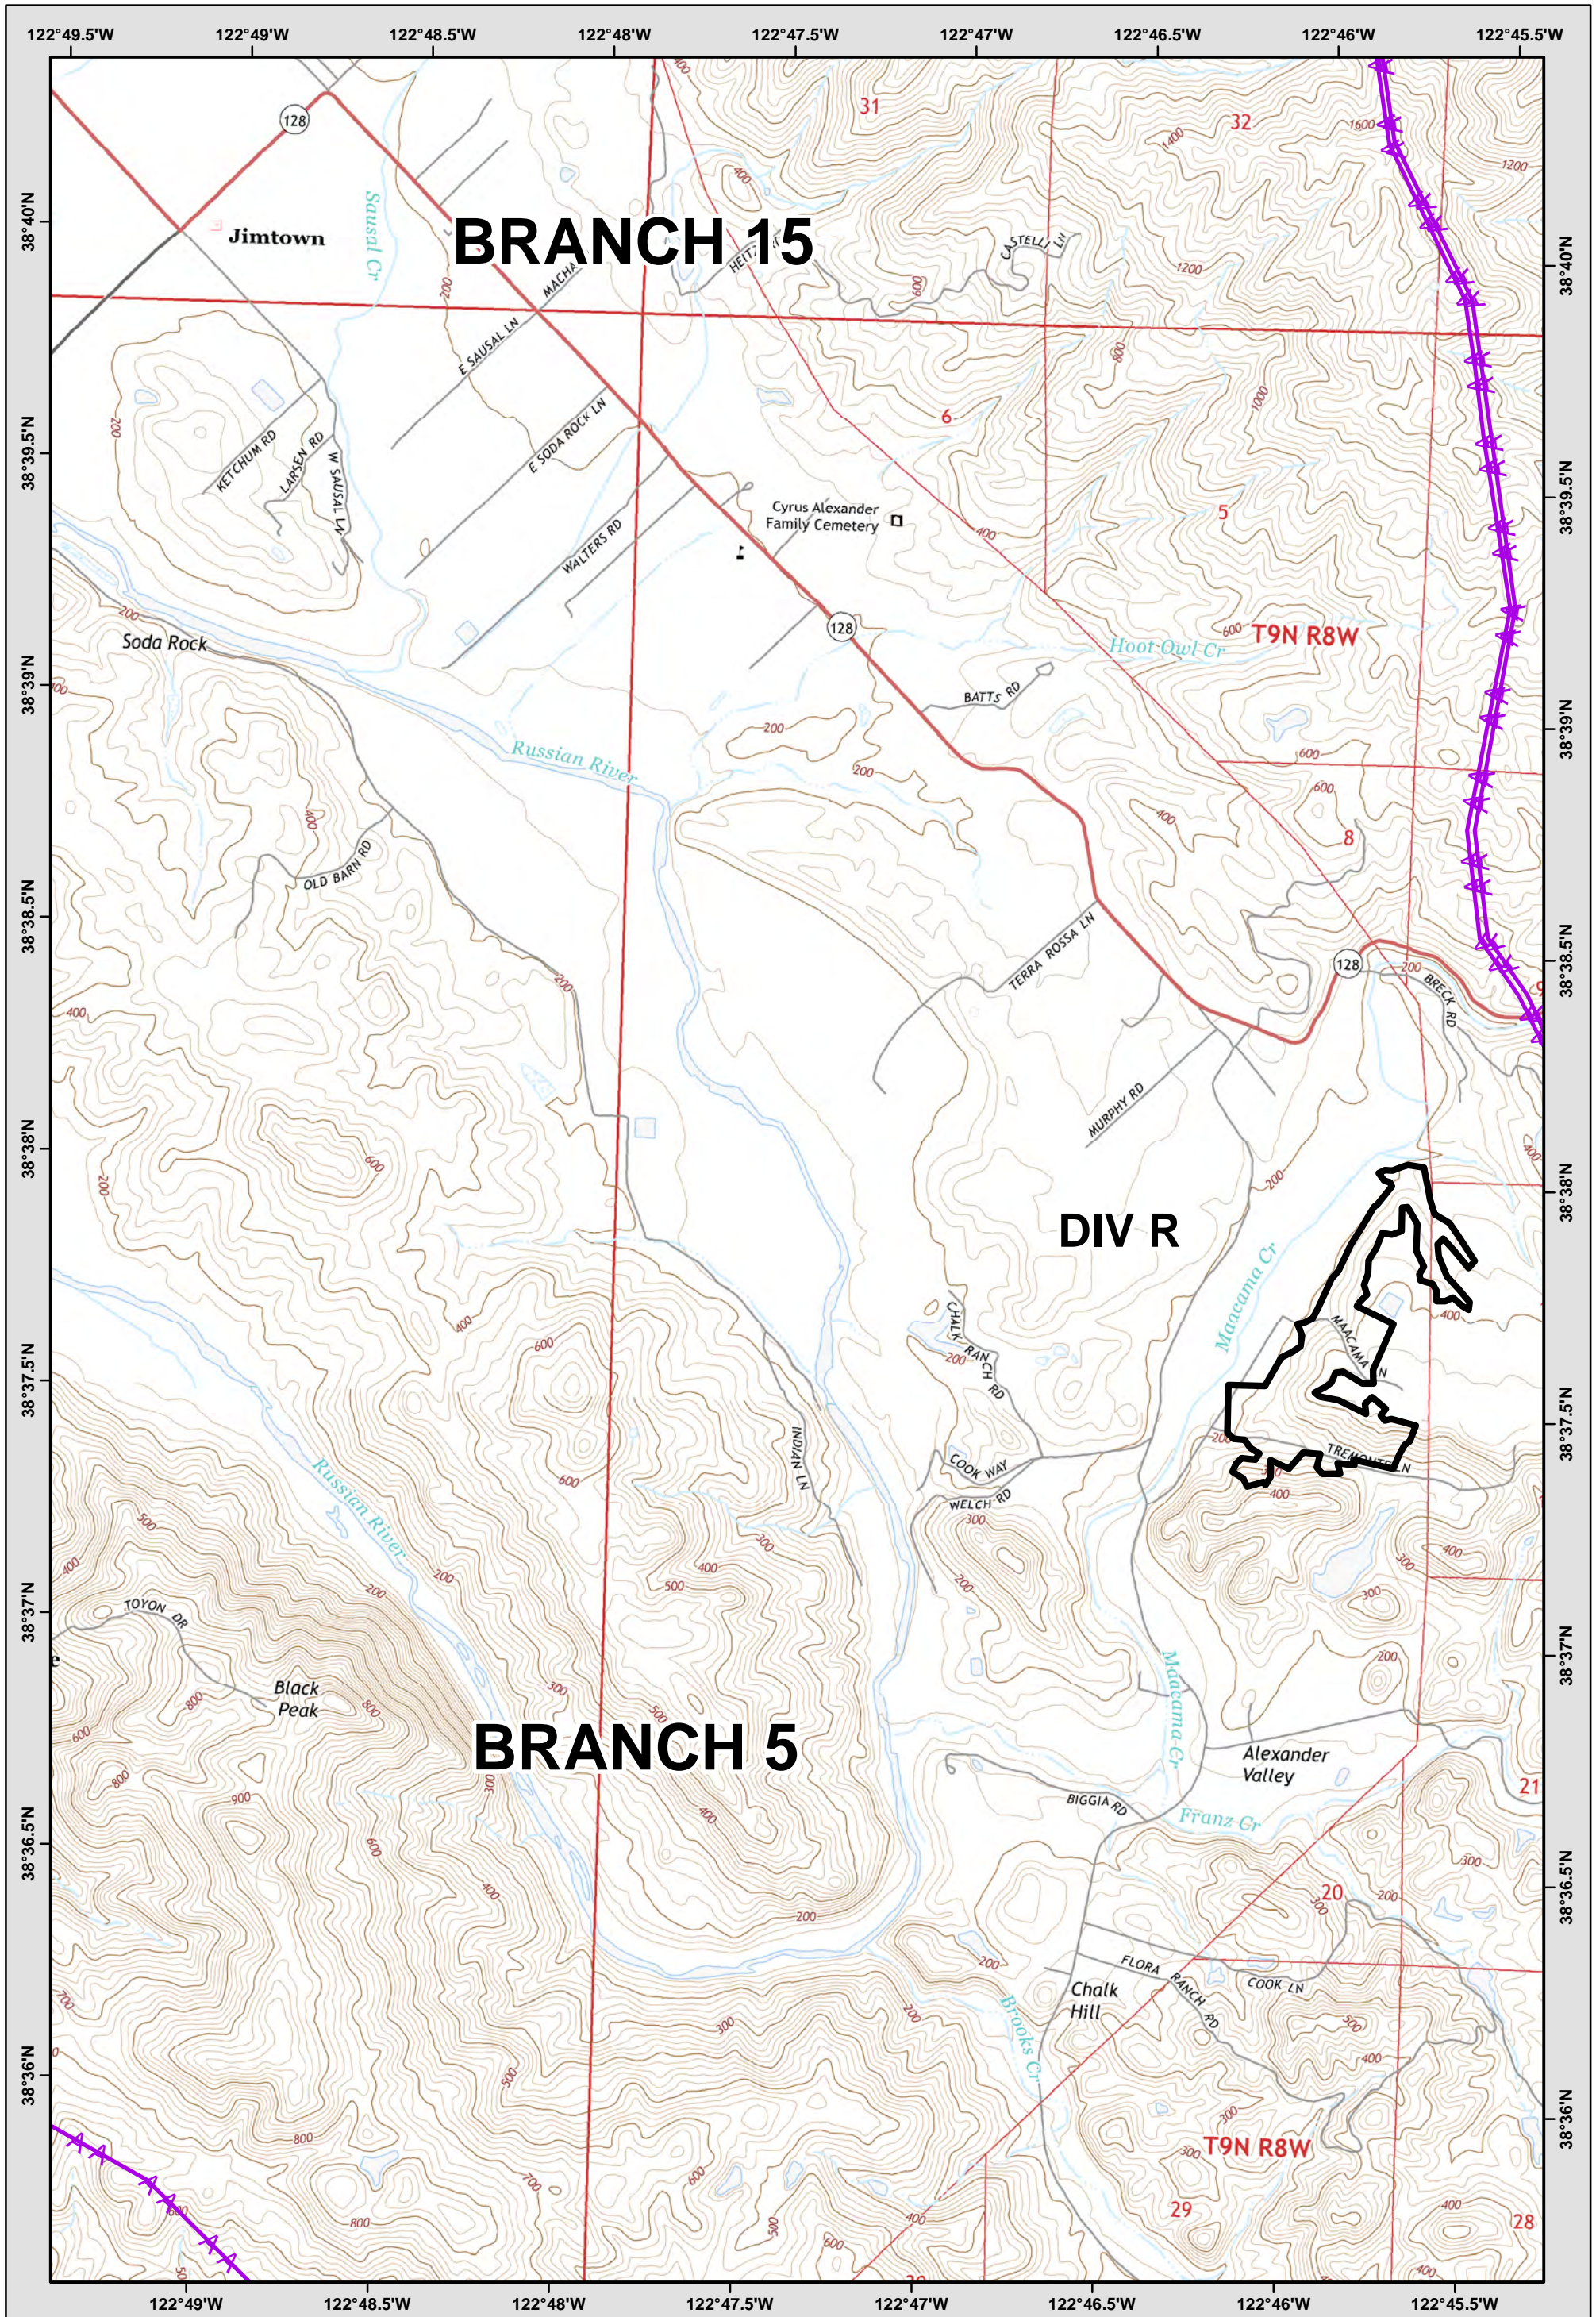

Page Grid	1	2	3
	4	5	0
	0	0	6

LEGEND: See last page for common ICS Symbology

- Avoidance Area
- Mine Waste Hazard
- Evac-Repopulation Zones

**Central LNU Complex**  
 CA-LNU-010104  
**IAP MAP**  
 OCT 26, 2017  
 NAD83 1:24,000