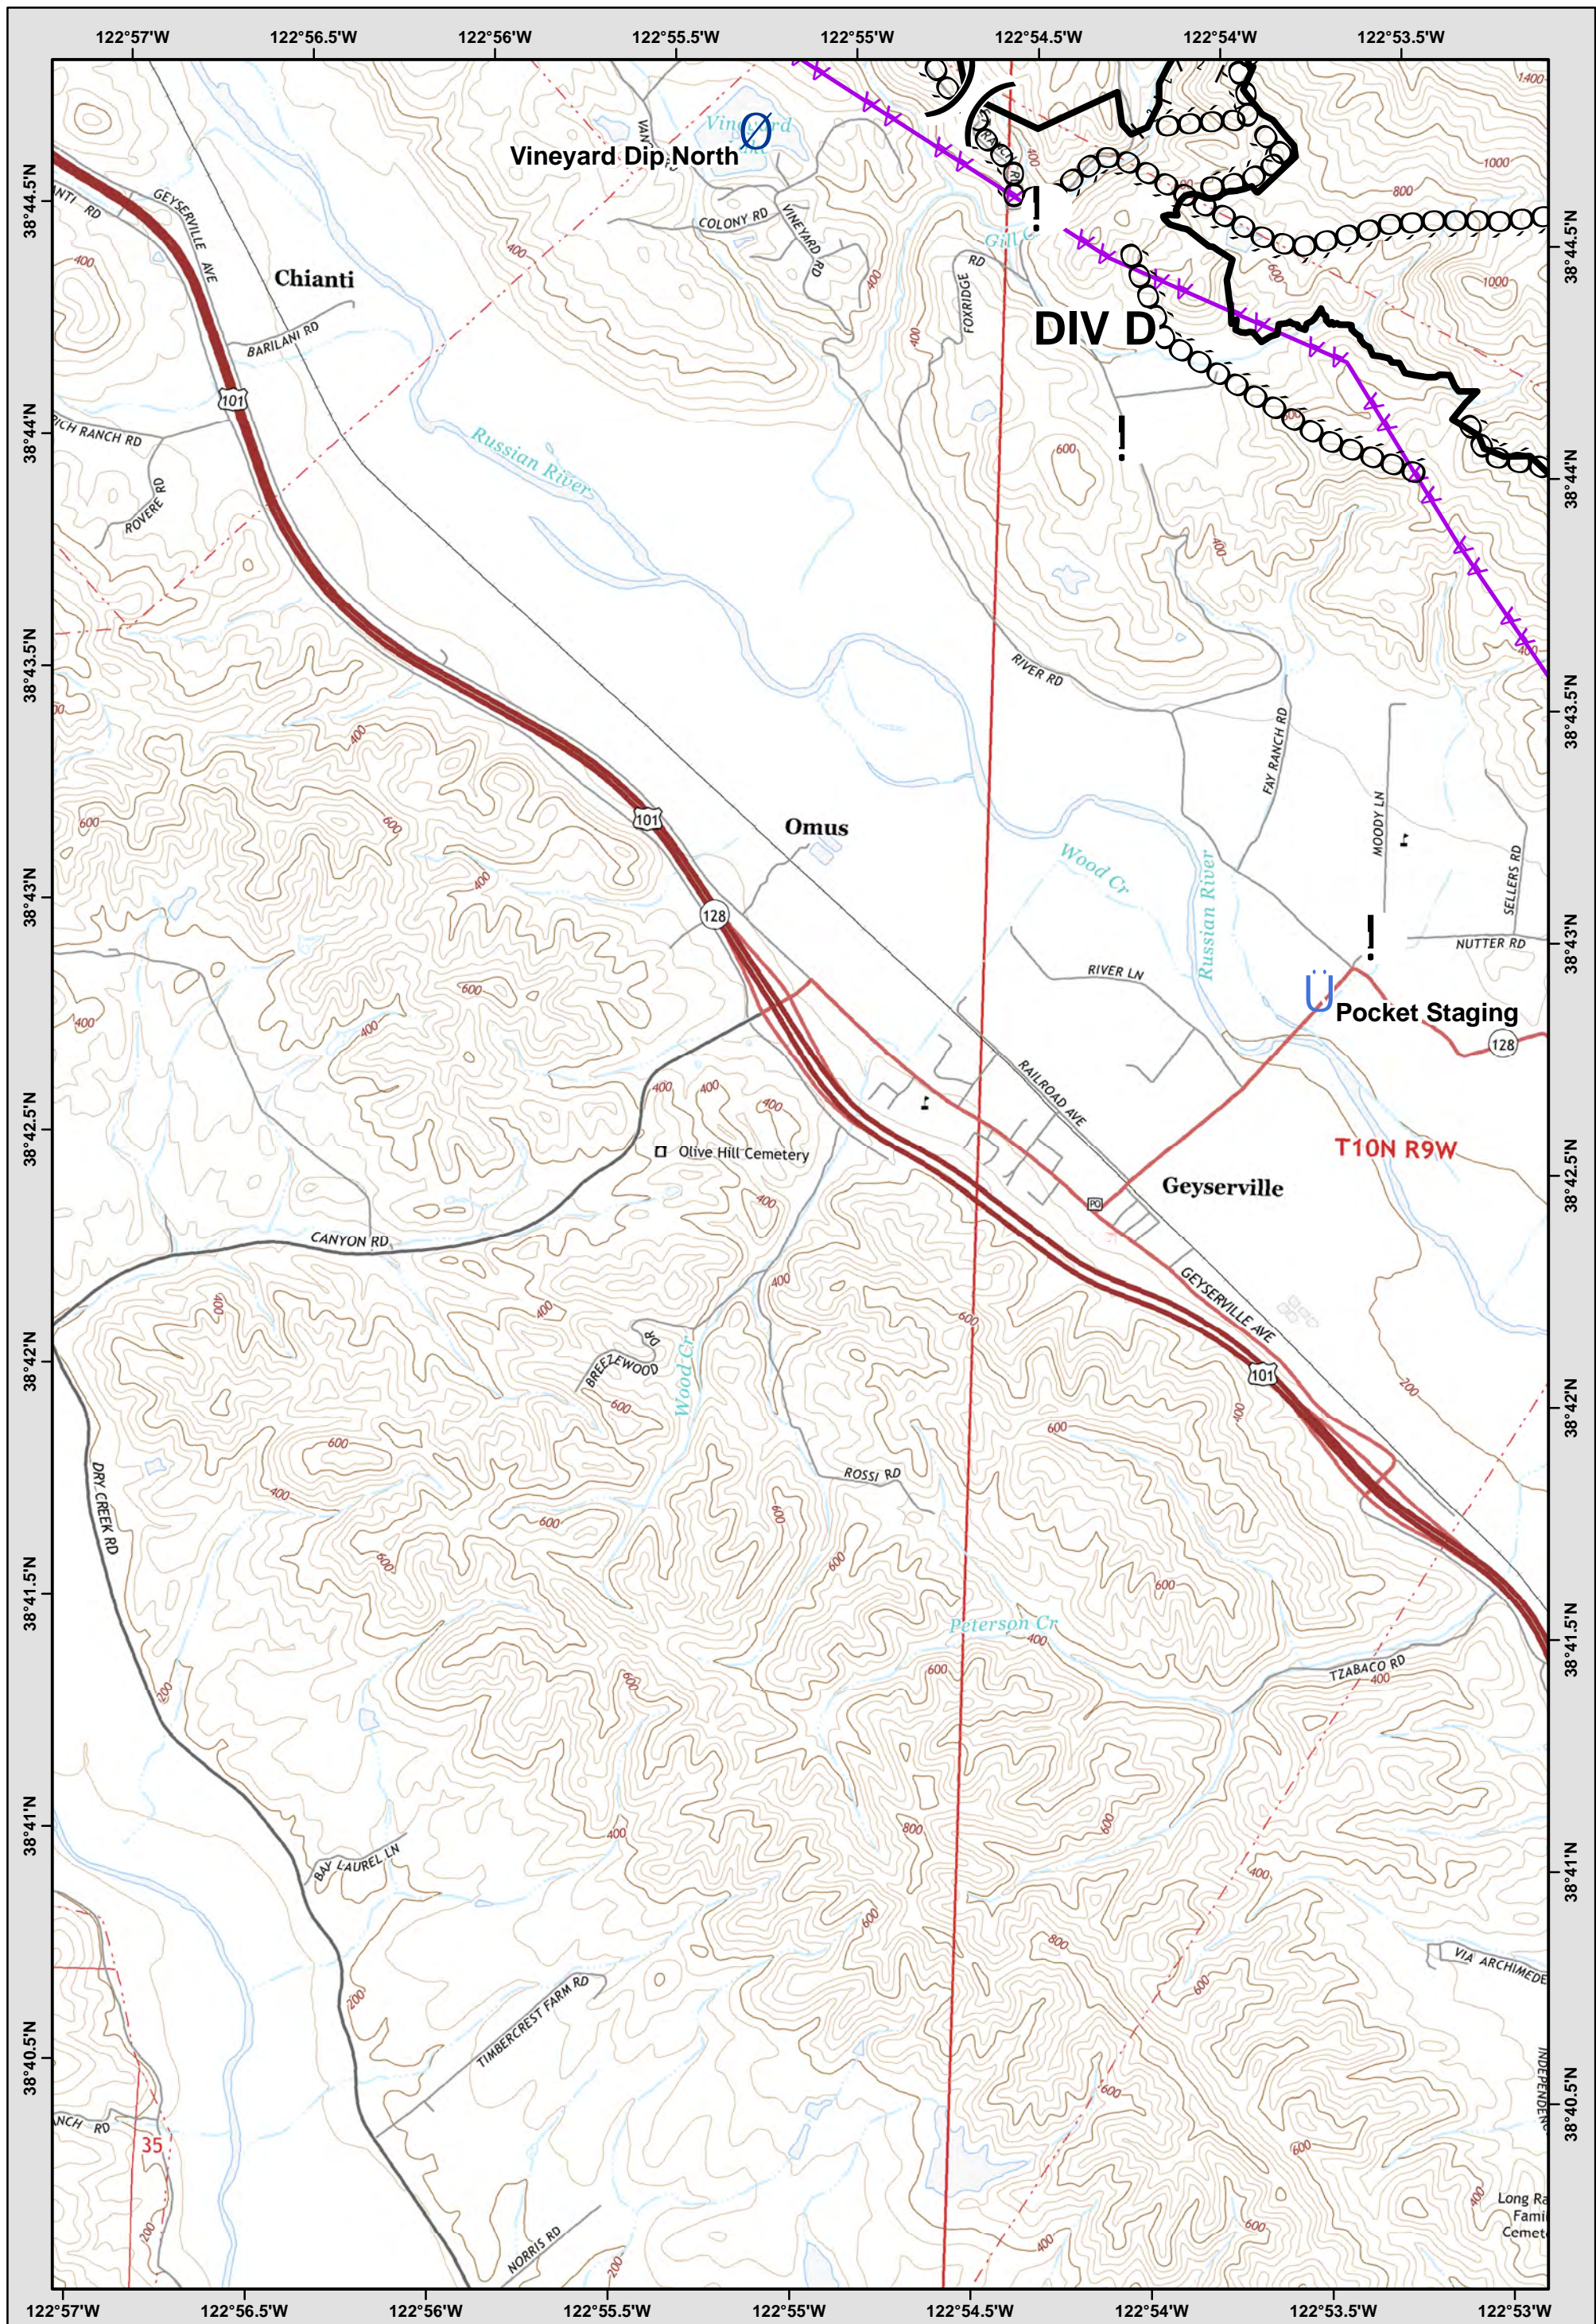

	0	0	0
	2	3	0
	5	0	0

Page Grid

LEGEND: See last page for common ICS Symbology

- Avoidance Area
- Mine Waste Hazard
- Evac-Repopulation Zones

**Central LNU Complex**  
 CA-LNU-010104  
**IAP MAP**  
 OCT 26, 2017  
 NAD83 1:24,000