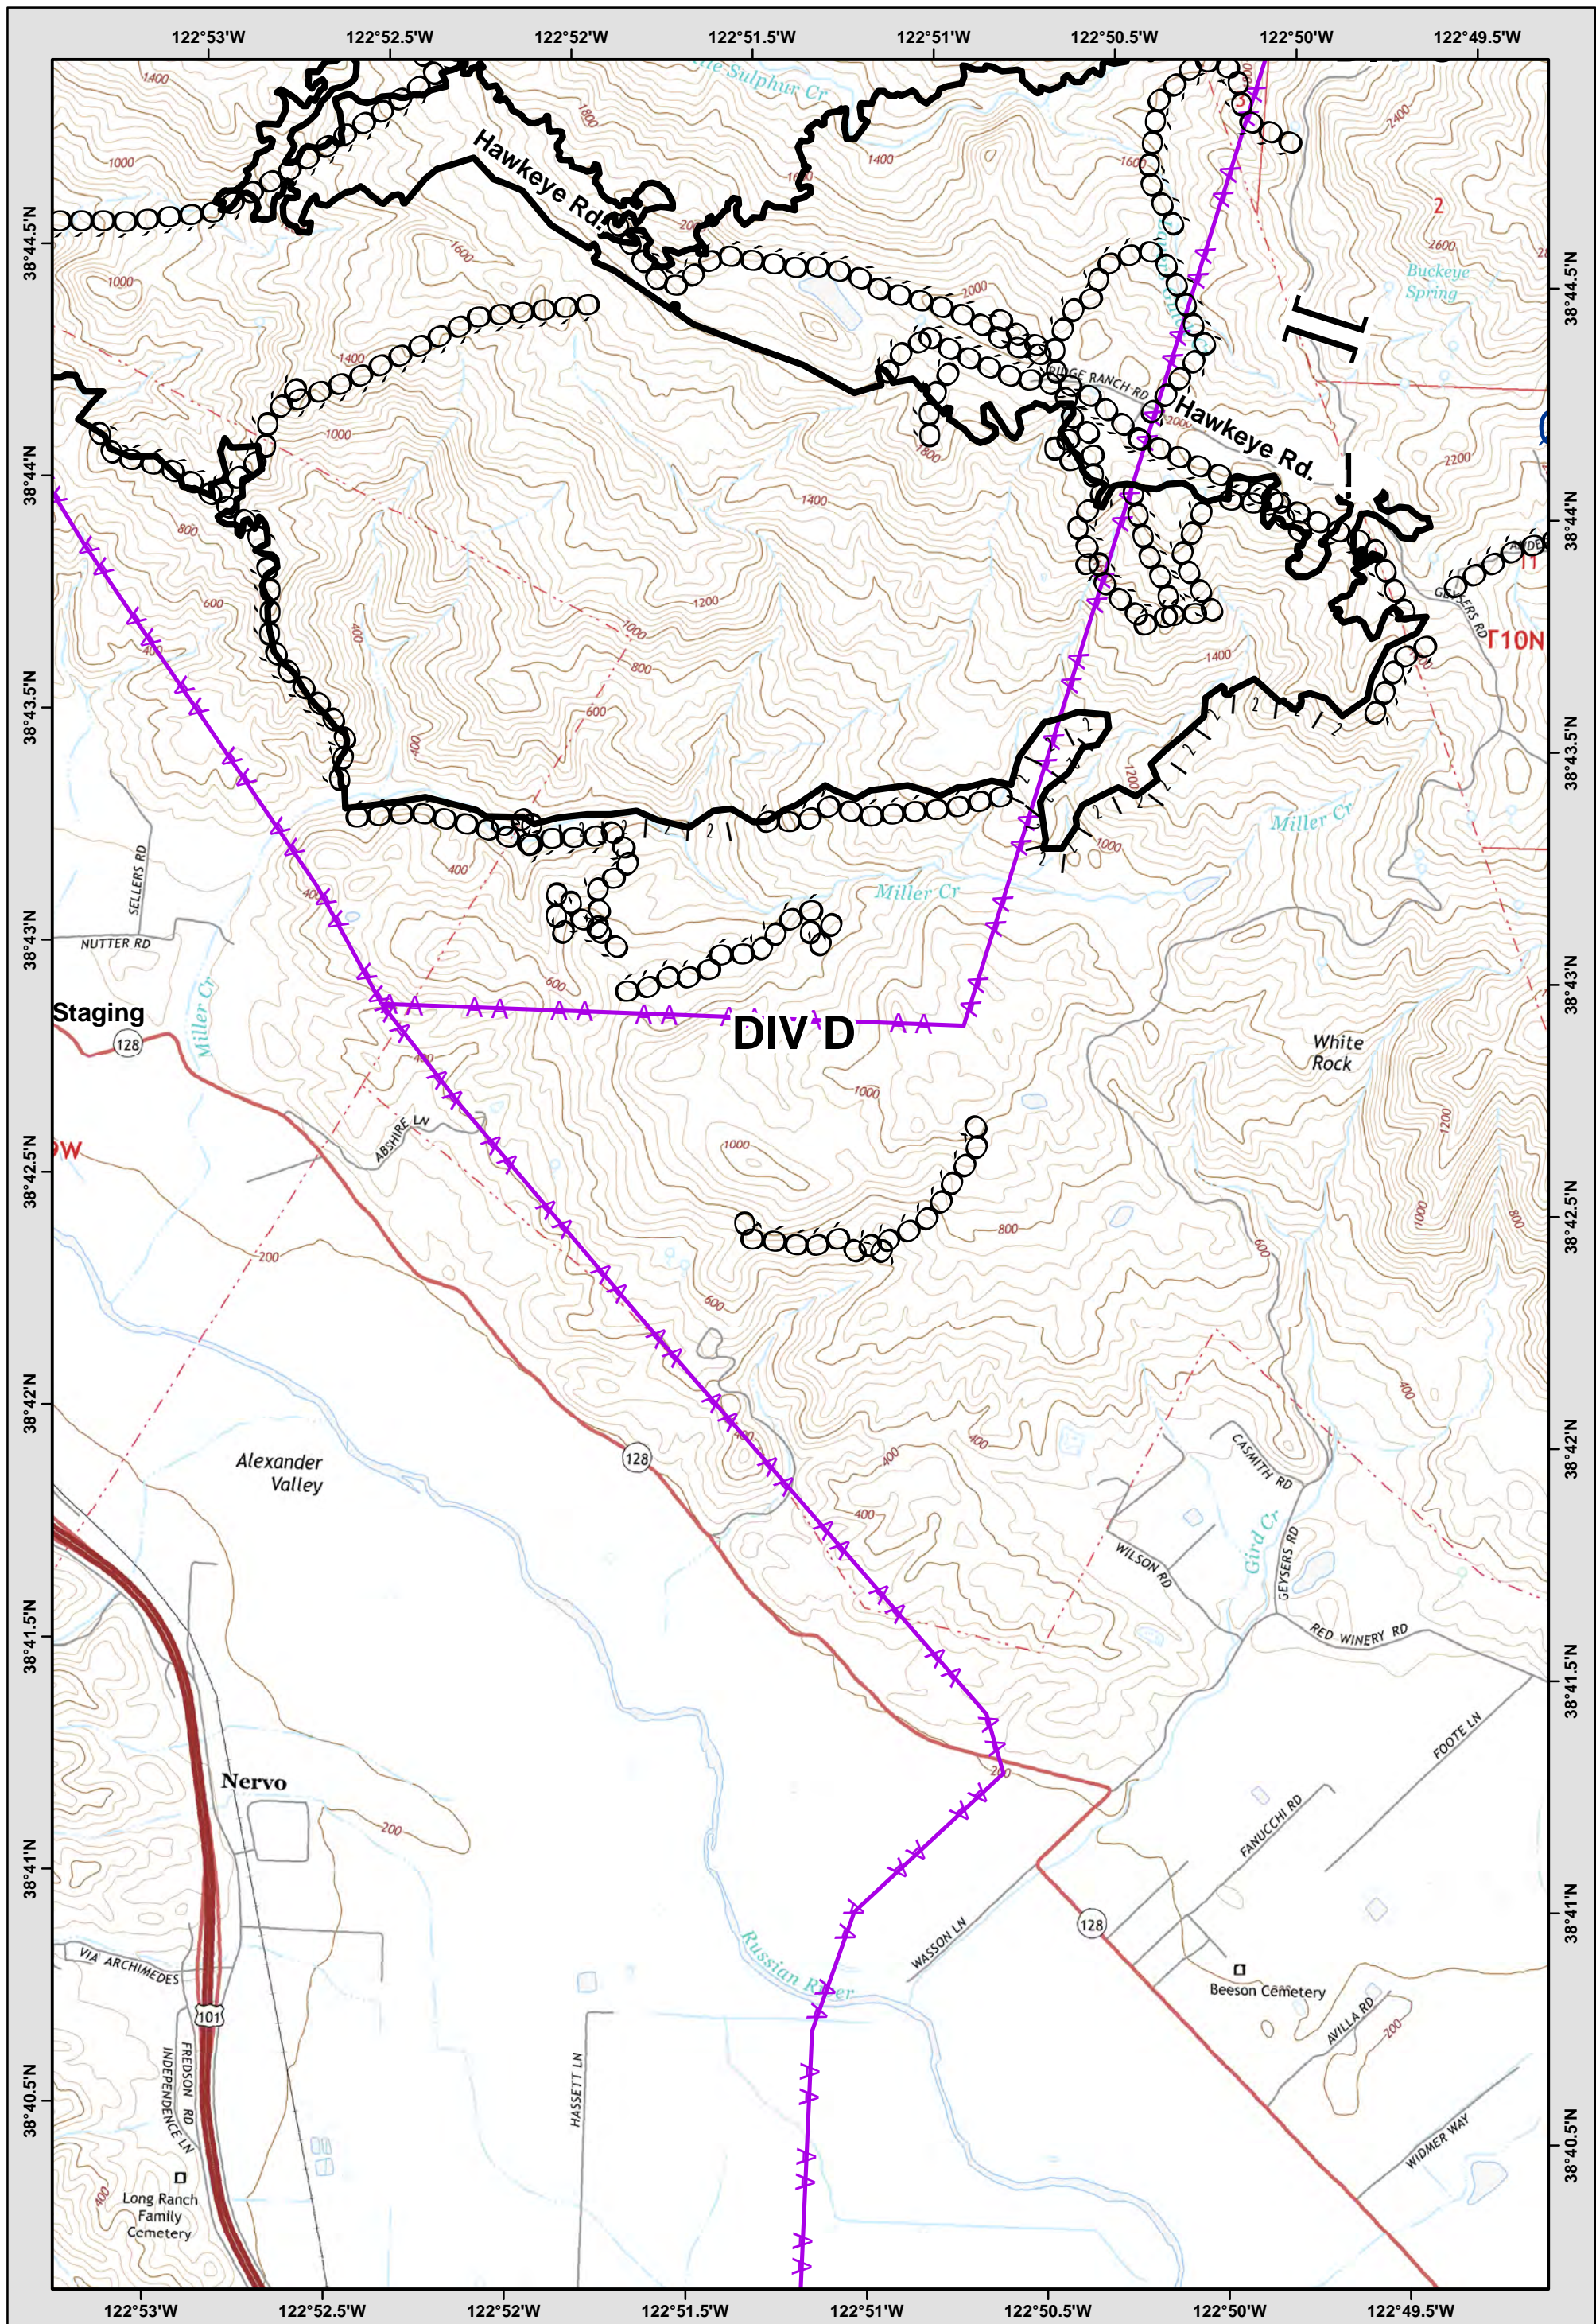

Page Grid	0	1	2
	0	4	5
	0	0	0

LEGEND: See last page for common ICS Symbology

Avoidance Area    
 Evac-Repopulation Zones  
 Mine Waste Hazard

**Central LNU Complex**  
 CA-LNU-010104  
**IAP MAP**  
 OCT 26, 2017  
 NAD83 1:24,000