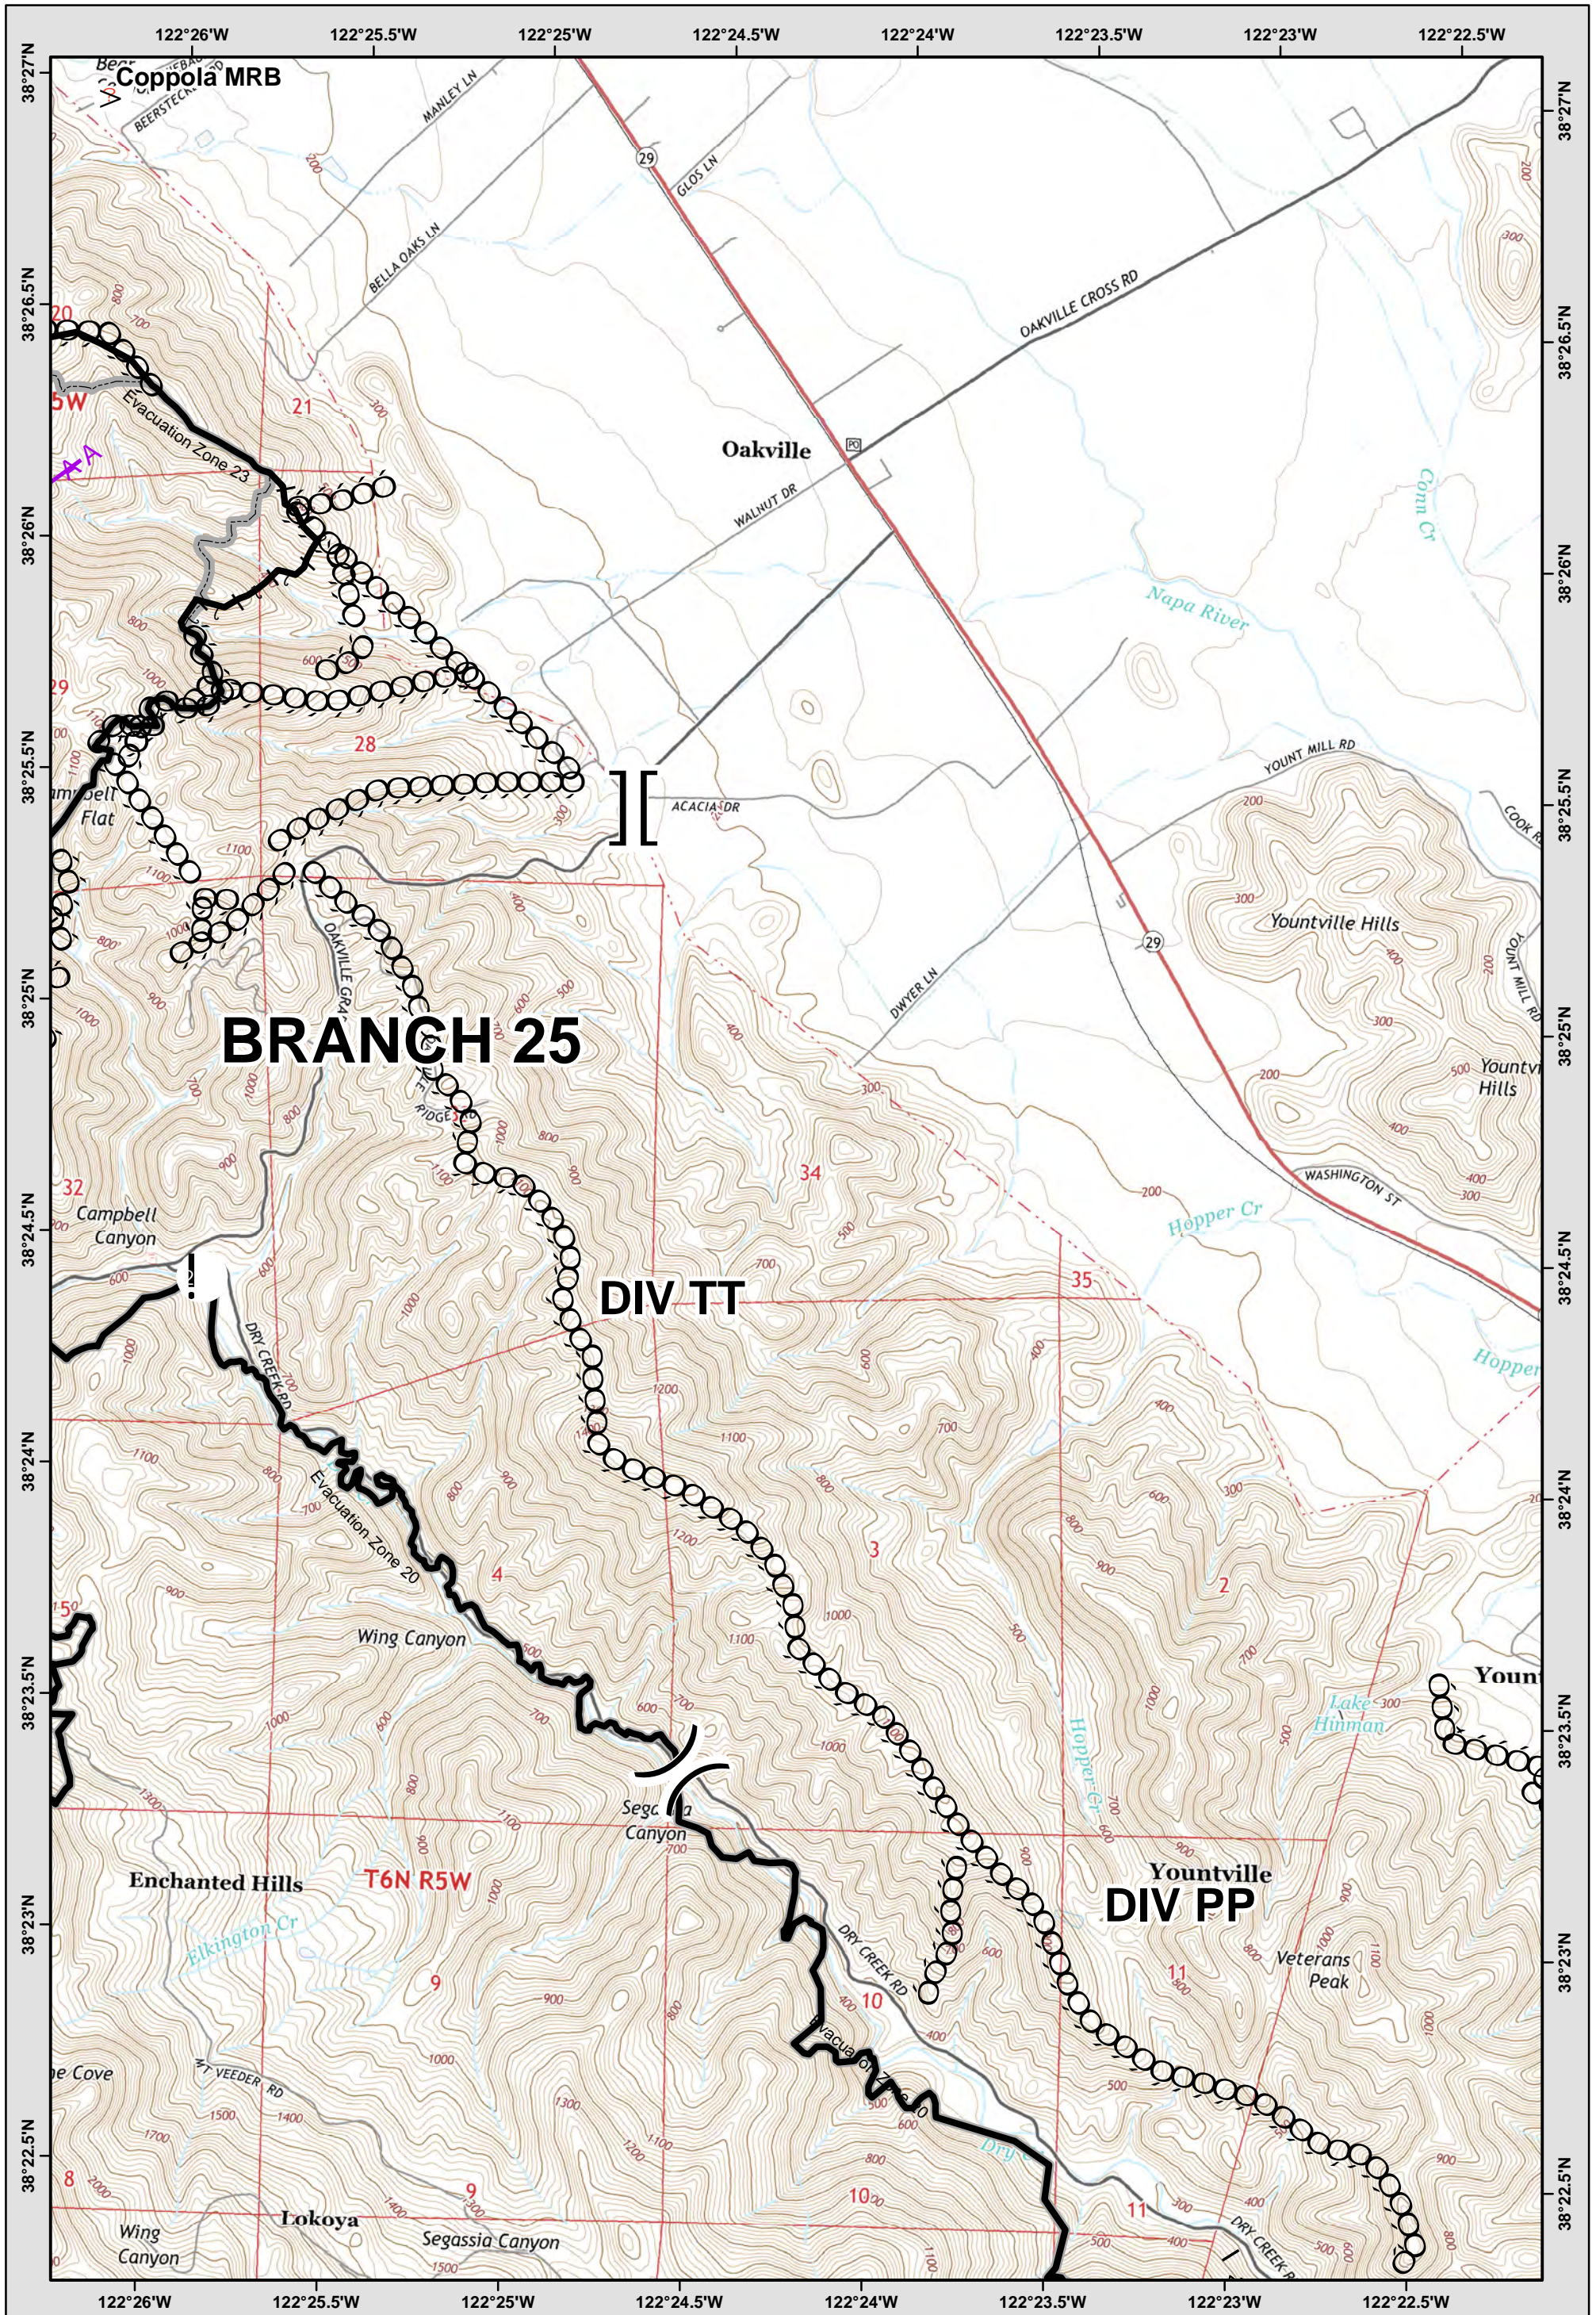

18	19	0
22	23	24
27	28	29

LEGEND: See last page for common ICS Symbology

- Avoidance Area
- Mine Waste Hazard
- Evac-Repopulation Zones

**Central LNU Complex**  
 CA-LNU-010104  
**IAP MAP**  
 OCT 26, 2017  
 NAD83 1:24,000