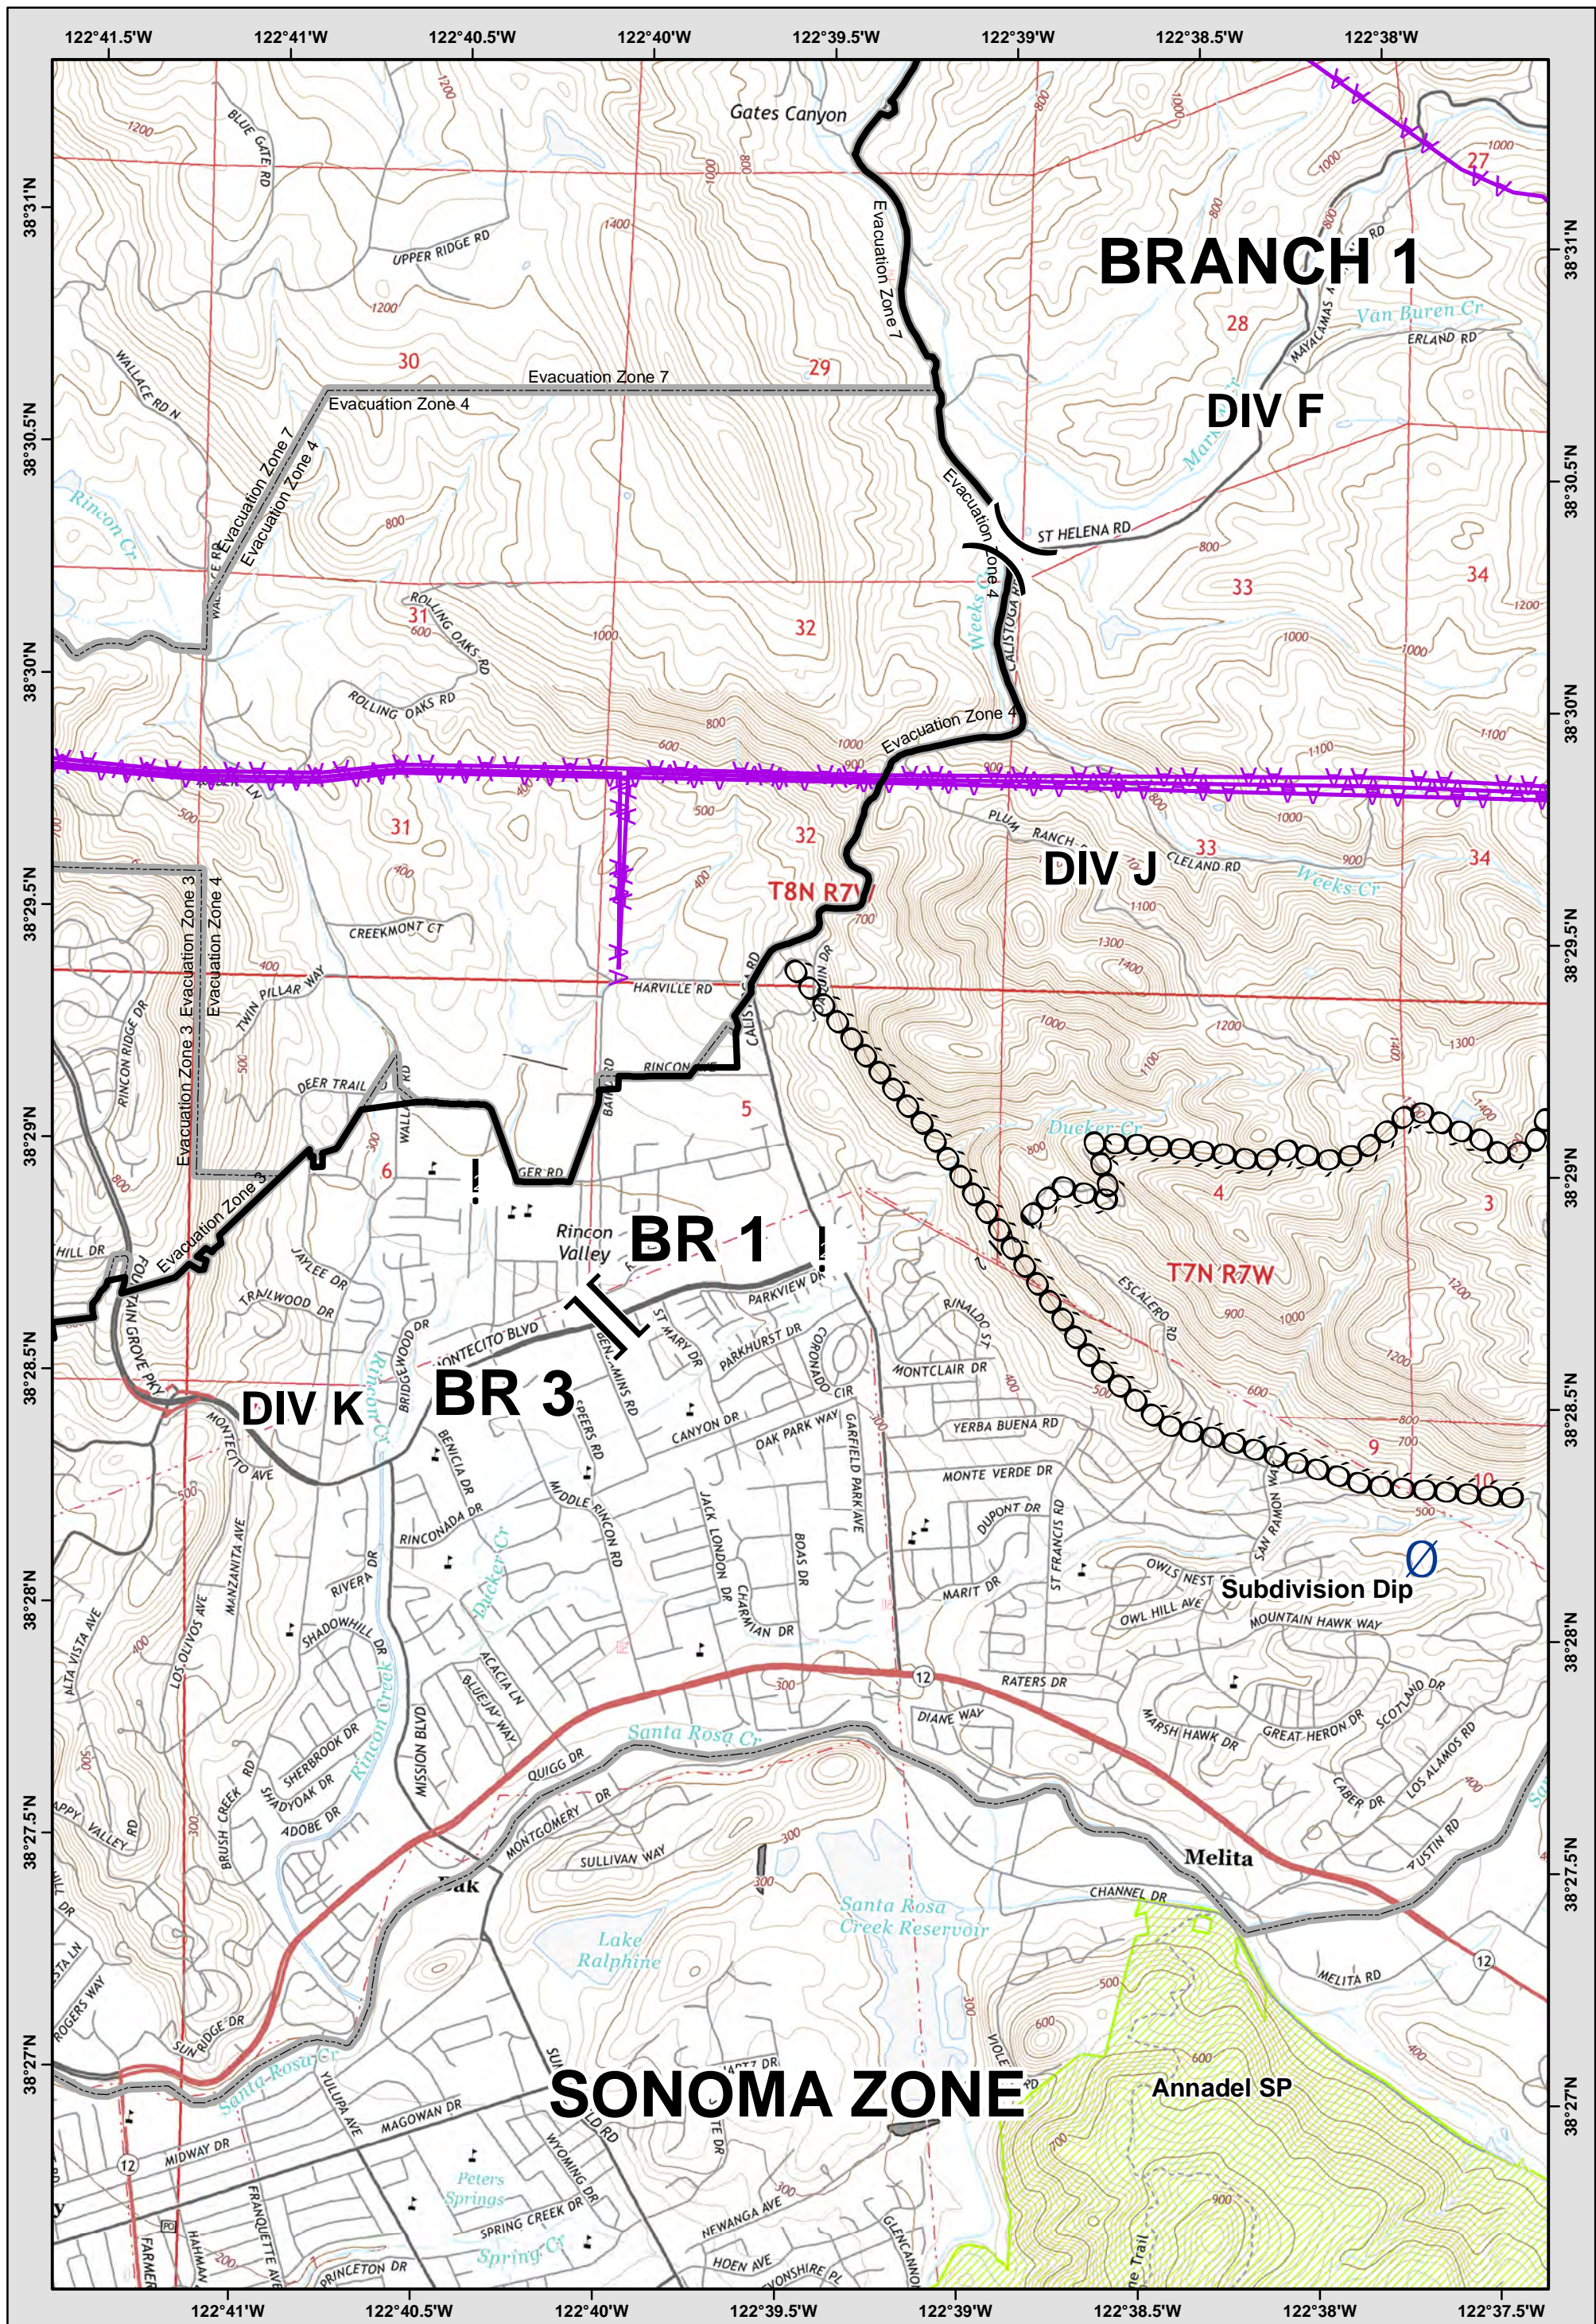

	10	11	12
	14	15	16
	0	0	20

LEGEND: See last page for common ICS Symbology

- Avoidance Area
- Mine Waste Hazard
- Evac-Repopulation Zones

**Central LNU Complex**  
 CA-LNU-010104  
**IAP MAP**  
 OCT 26, 2017  
 NAD83 1:24,000