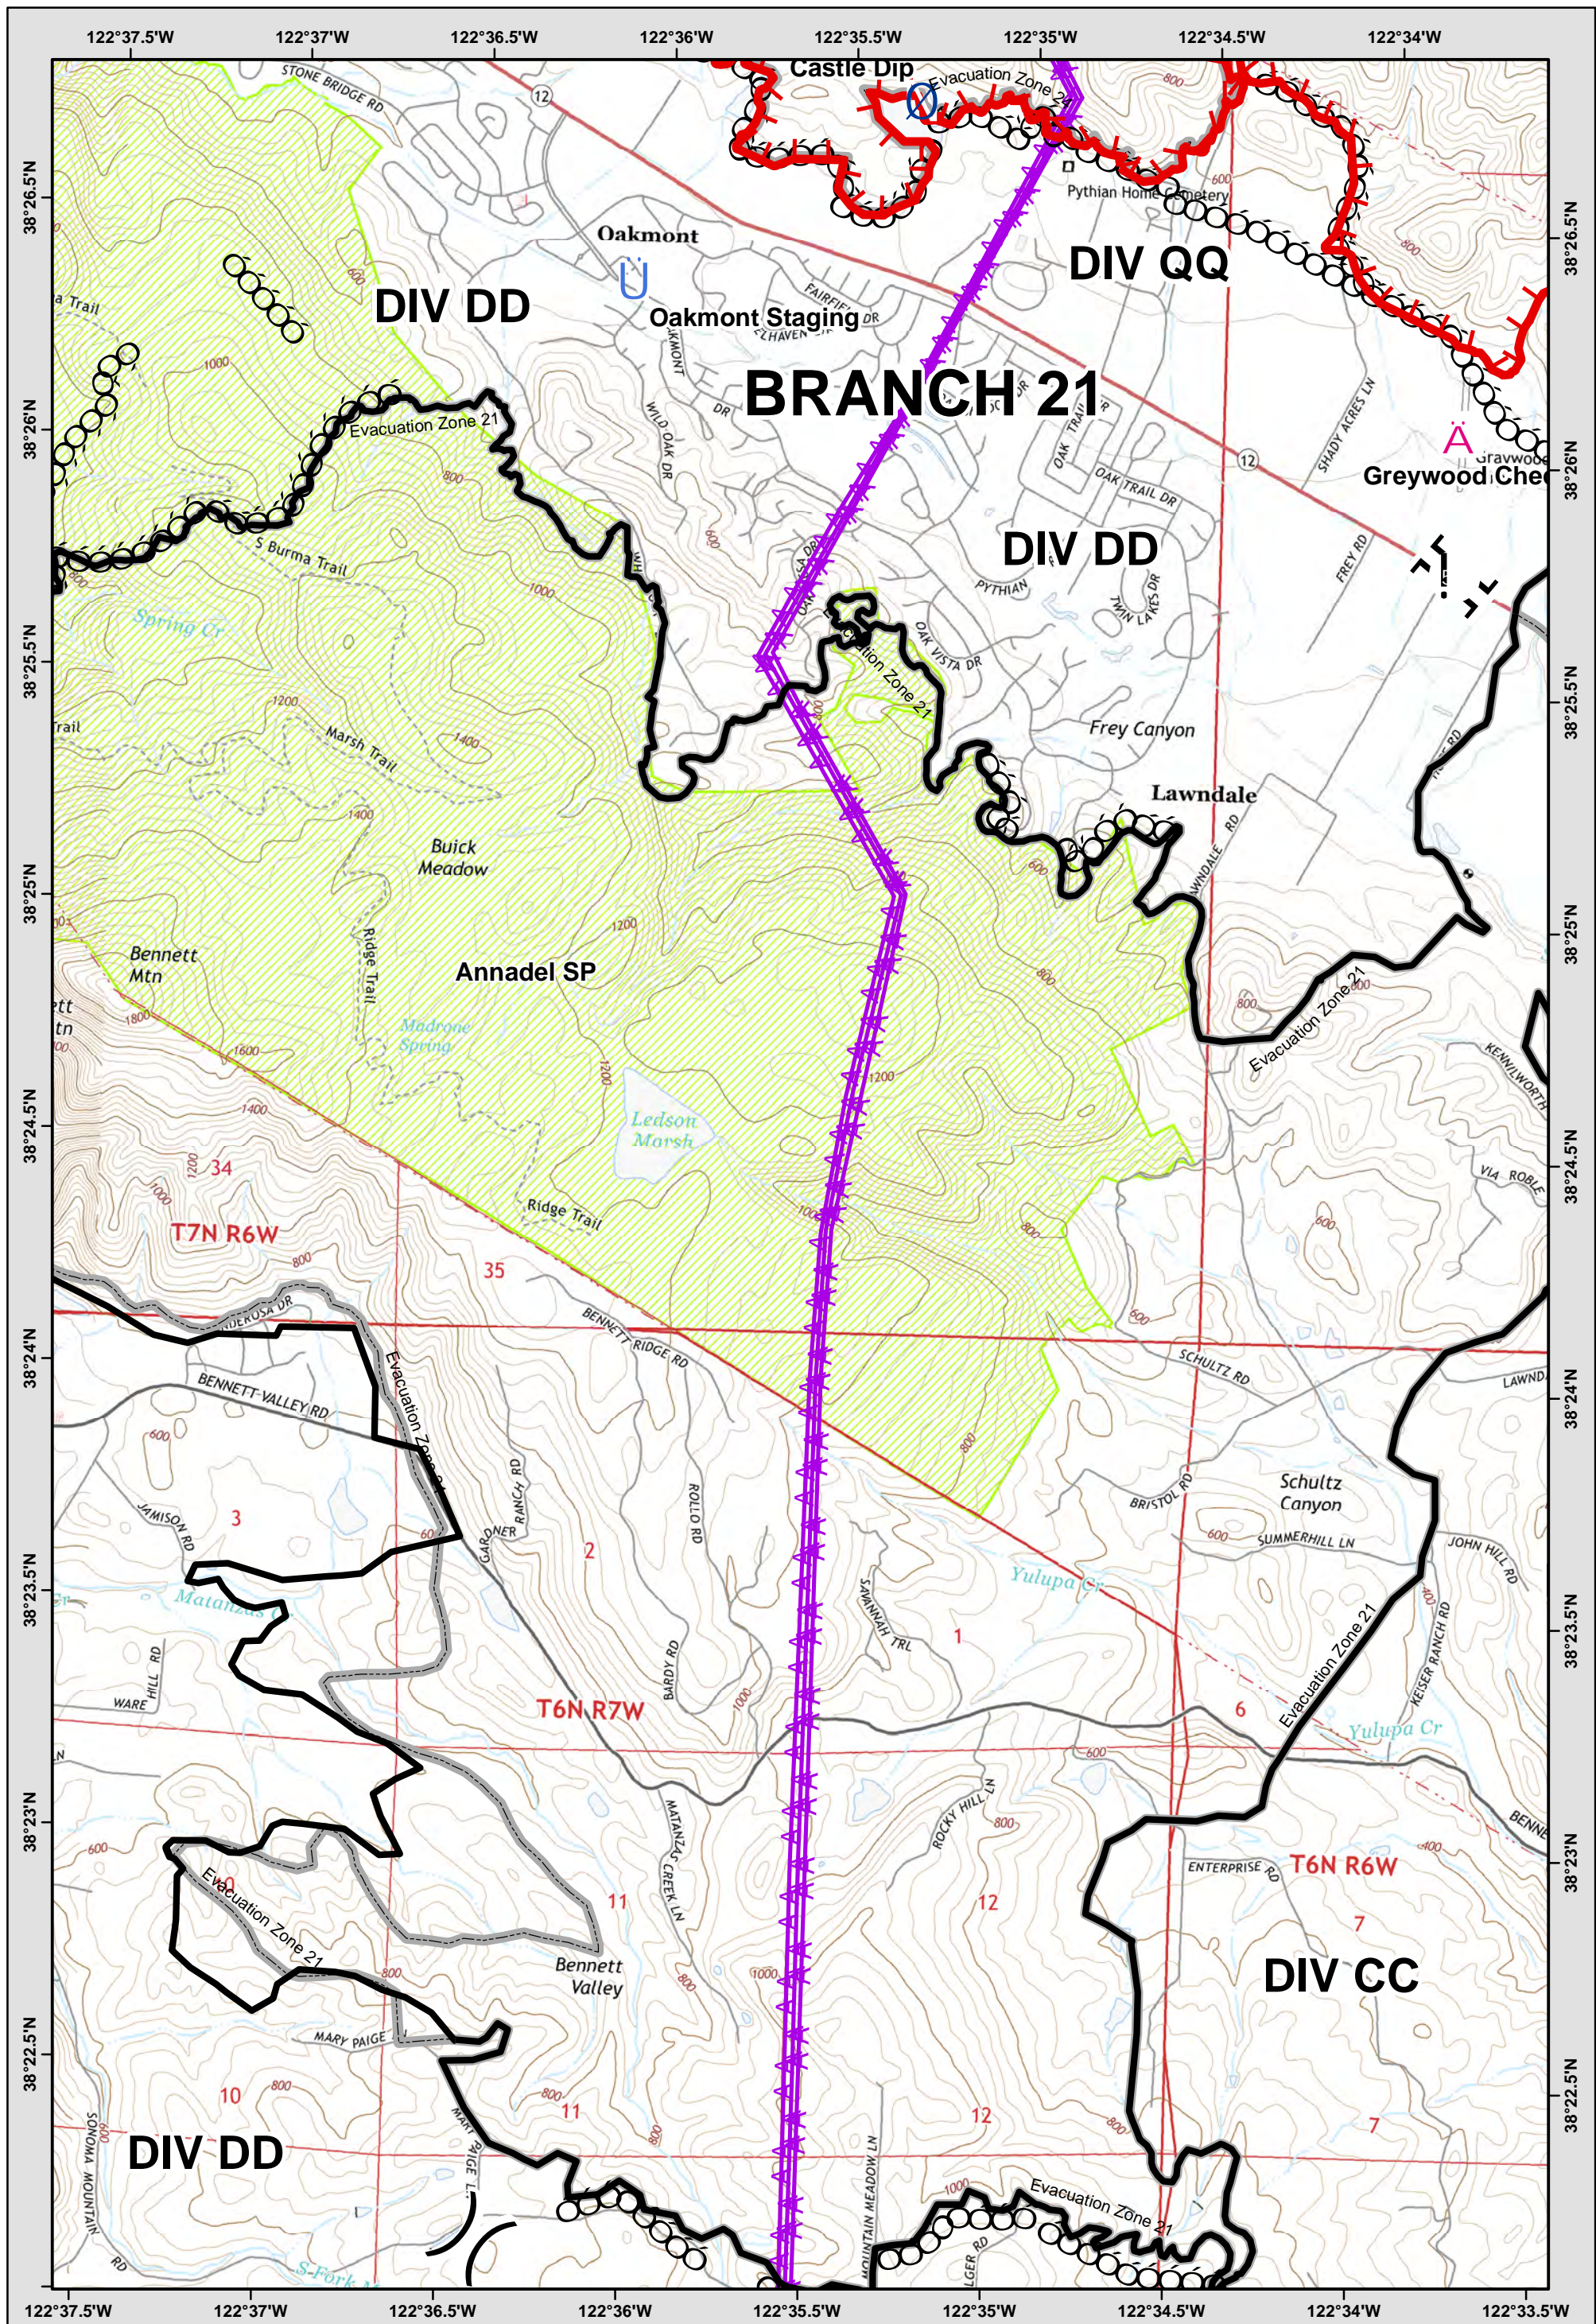

	15	16	17
	0	20	21
	0	25	26

LEGEND: See last page for common ICS Symbology

- Avoidance Area
- Evac-Repopulation Zones
- Mine Waste Hazard

Page: 20

0 1 Miles

**Central LNU Complex**  
 CA-LNU-010104  
**IAP MAP**  
 OCT 26, 2017  
 NAD83 1:24,000