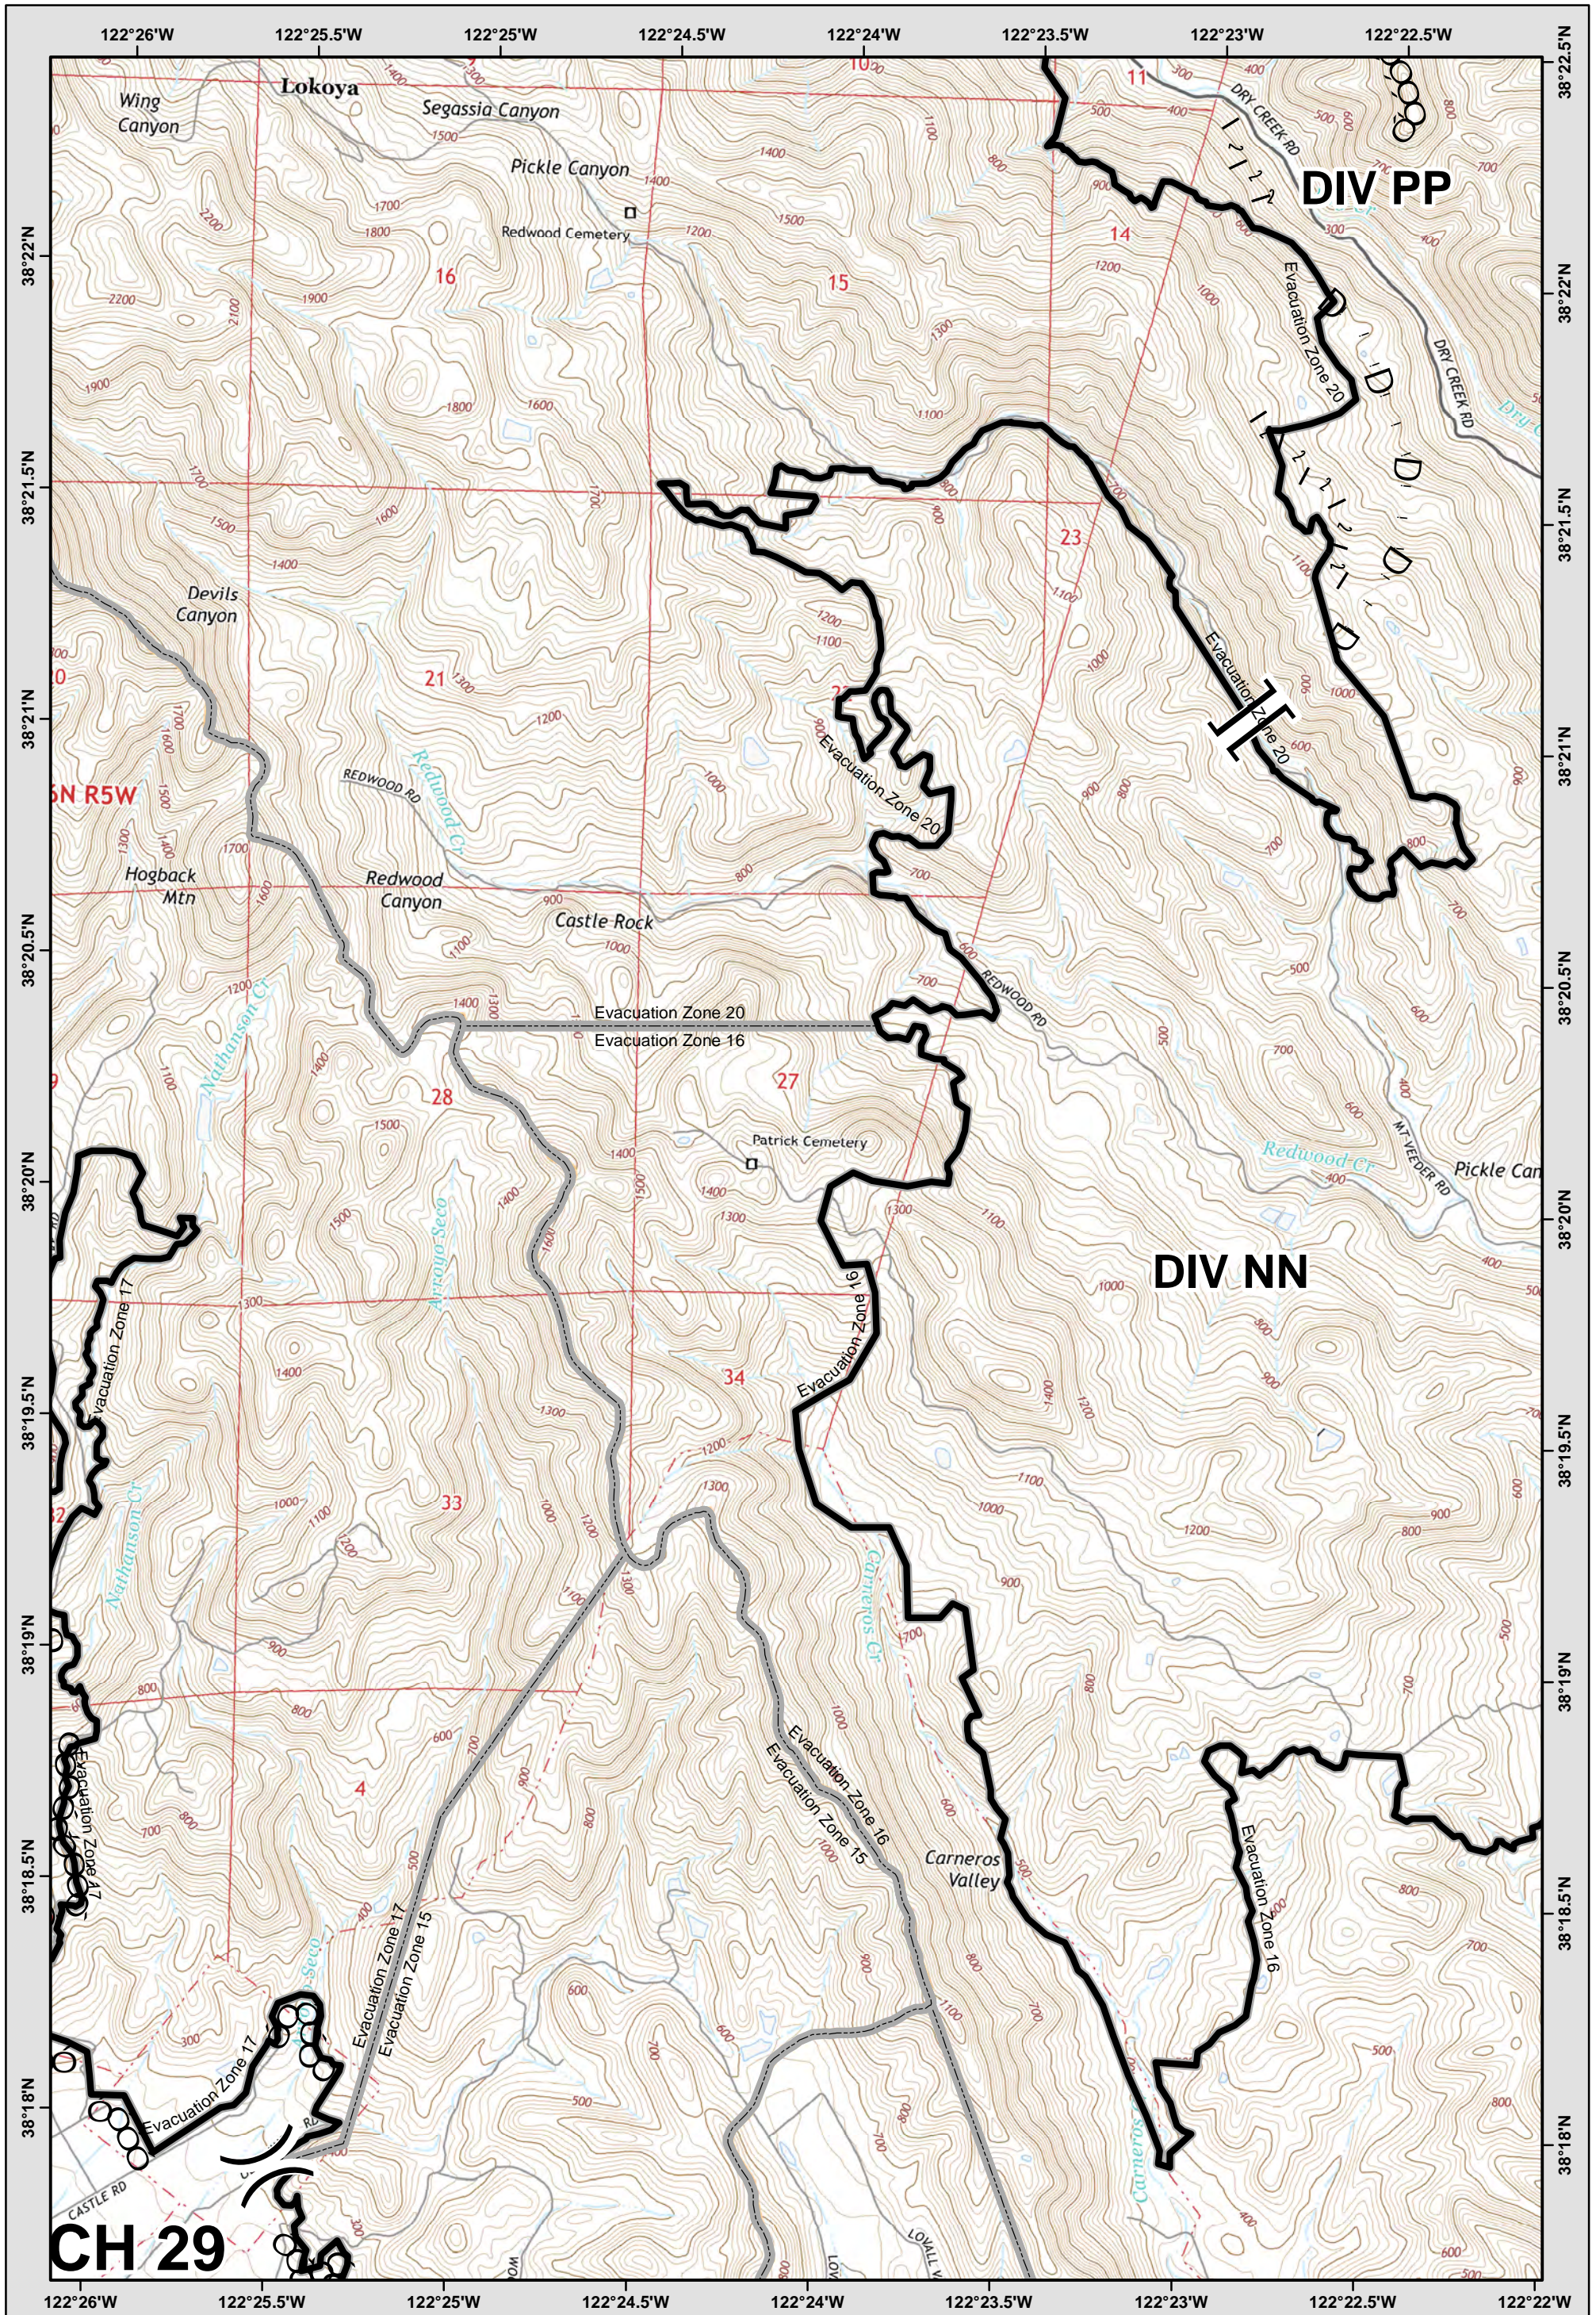

	22	23	24
	27	28	29
	0	31	32

LEGEND: See last page for common ICS Symbology

- Avoidance Area
- Mine Waste Hazard
- Evac-Repopulation Zones

Page: 28

0 1 Miles

**Central LNU Complex**  
 CA-LNU-010104  
**IAP MAP**  
 OCT 26, 2017  
 NAD83 1:24,000