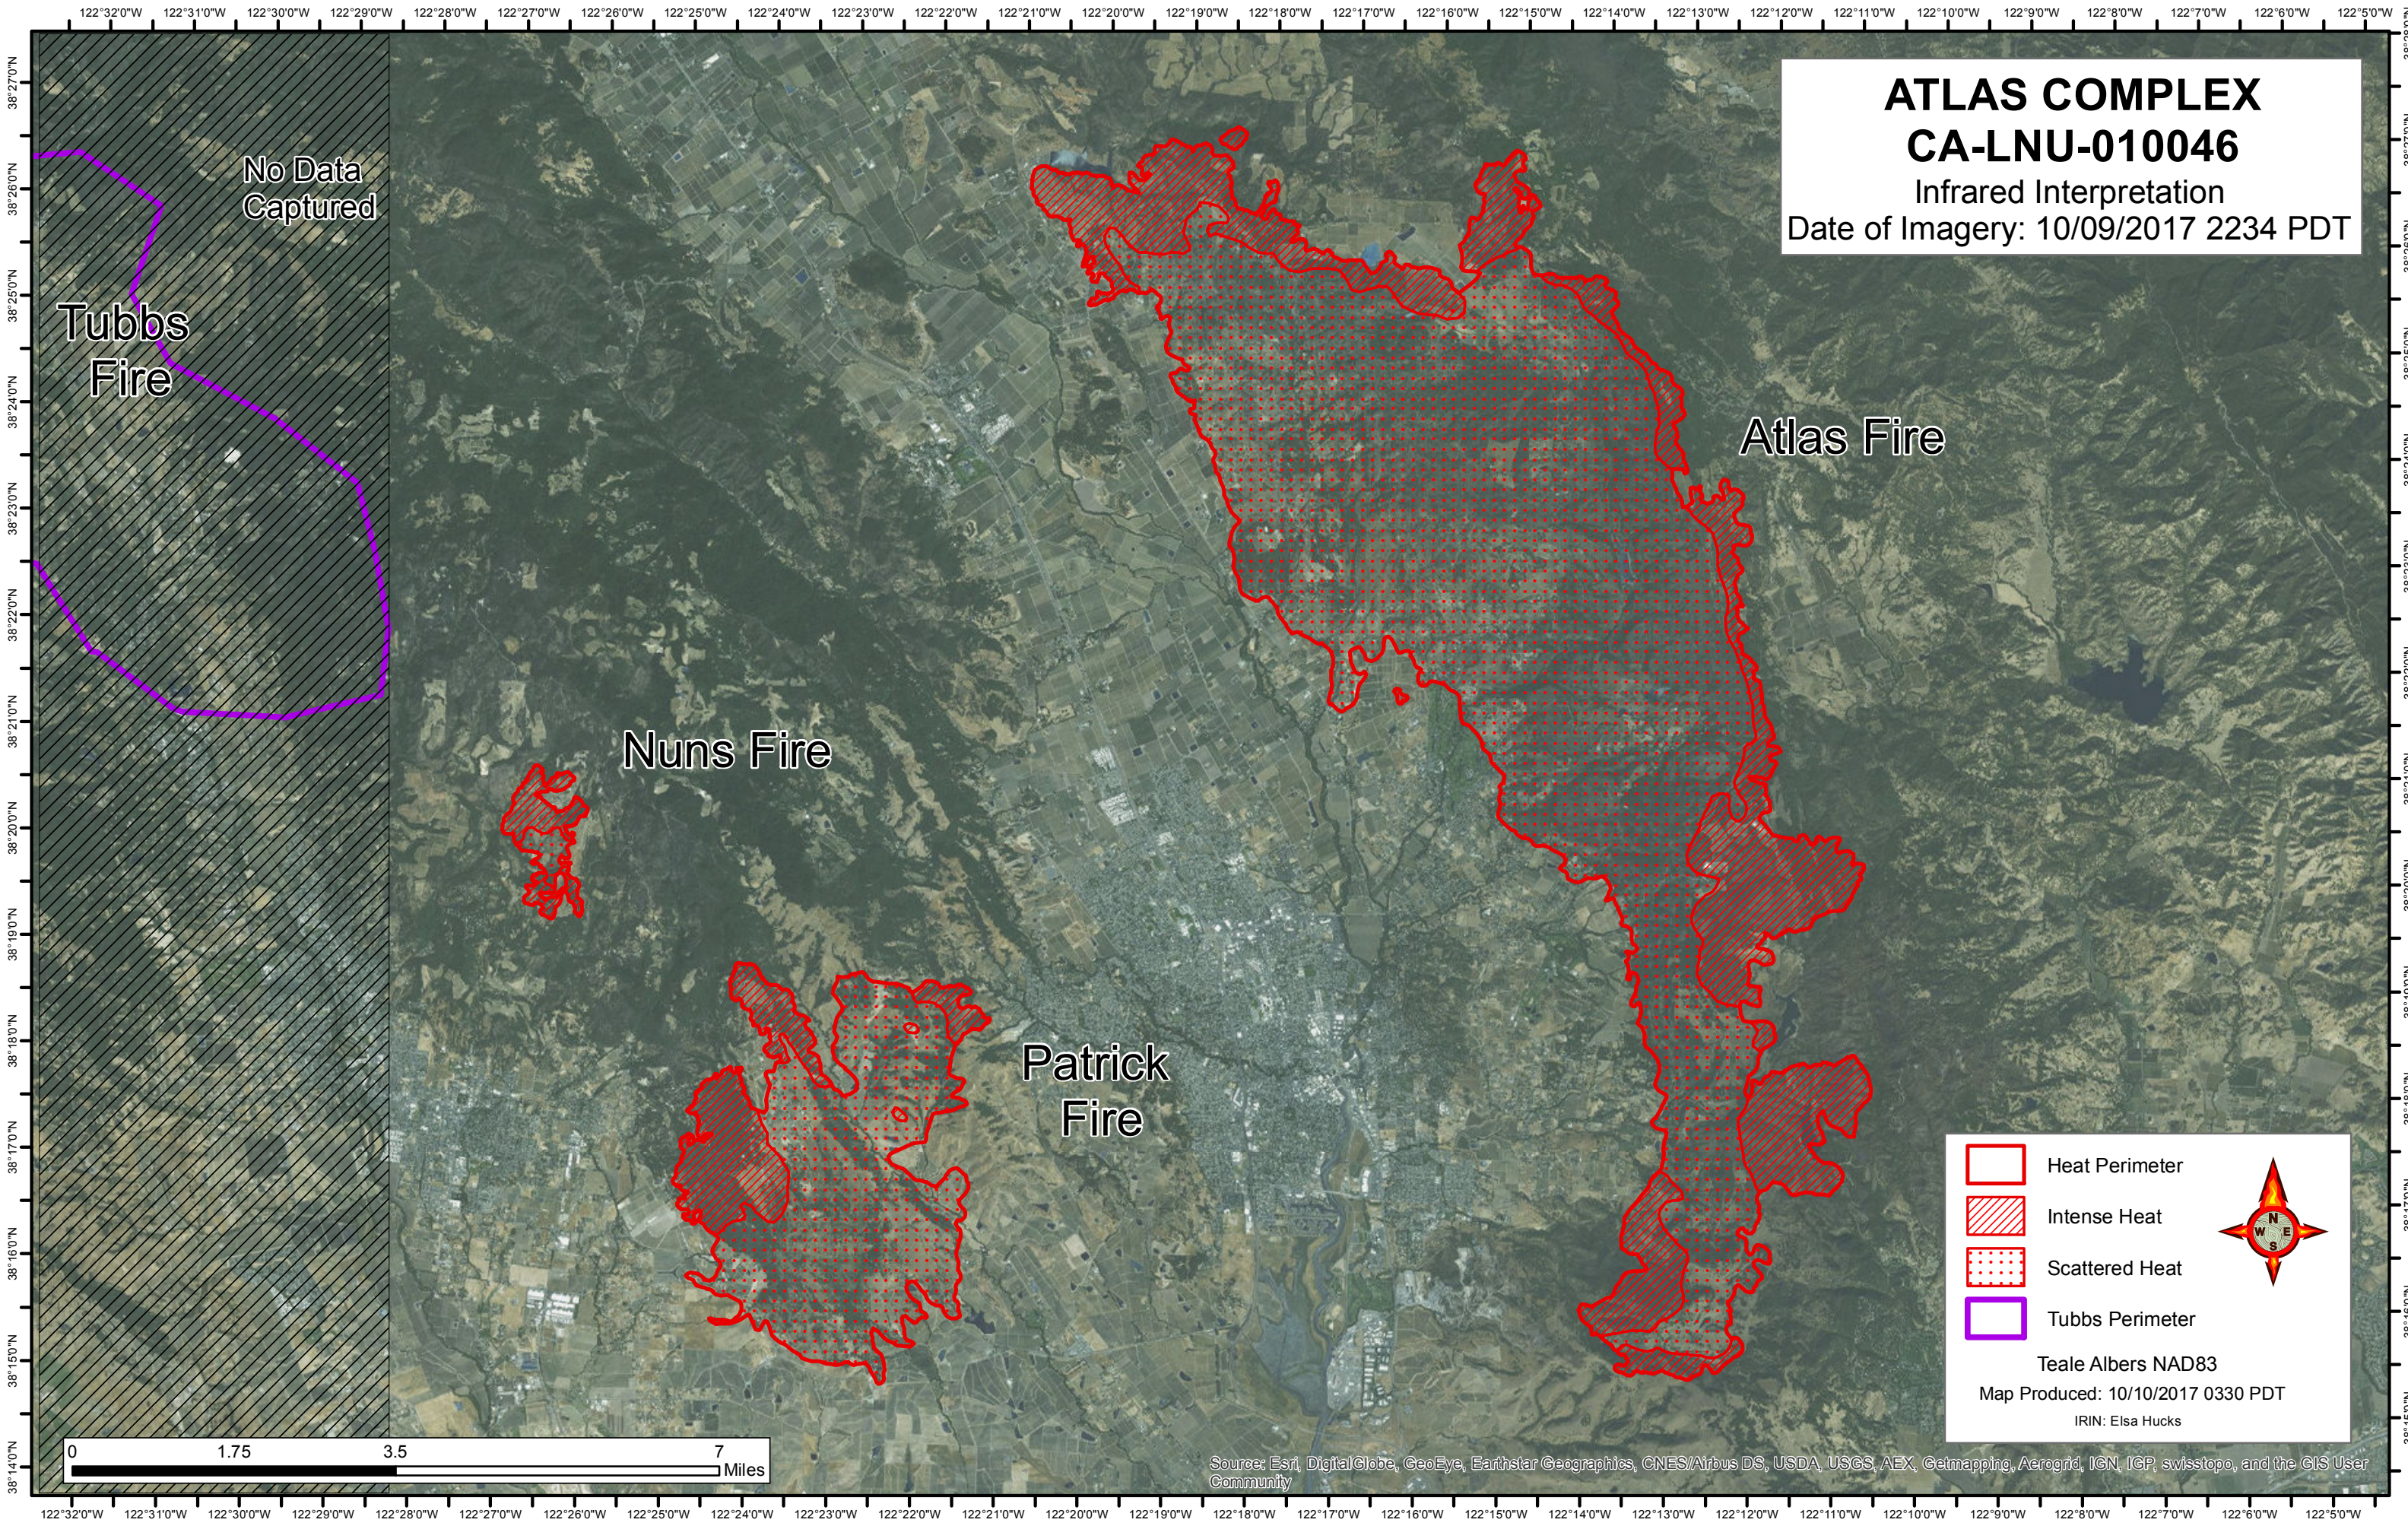

**ATLAS COMPLEX**  
**CA-LNU-010046**  
Infrared Interpretation  
Date of Imagery: 10/09/2017 2234 PDT

No Data  
Captured

Tubbs  
Fire

Nuns Fire

Patrick  
Fire

Atlas Fire

-  Heat Perimeter
-  Intense Heat
-  Scattered Heat
-  Tubbs Perimeter

Teale Albers NAD83  
Map Produced: 10/10/2017 0330 PDT  
IRIN: Elsa Hucks

Source: Esri, DigitalGlobe, GeoEye, Earthstar Geographics, CNES/Airbus DS, USDA, USGS, AEX, Getmapping, Aerogrid, IGN, IGP, swisstopo, and the GIS User Community