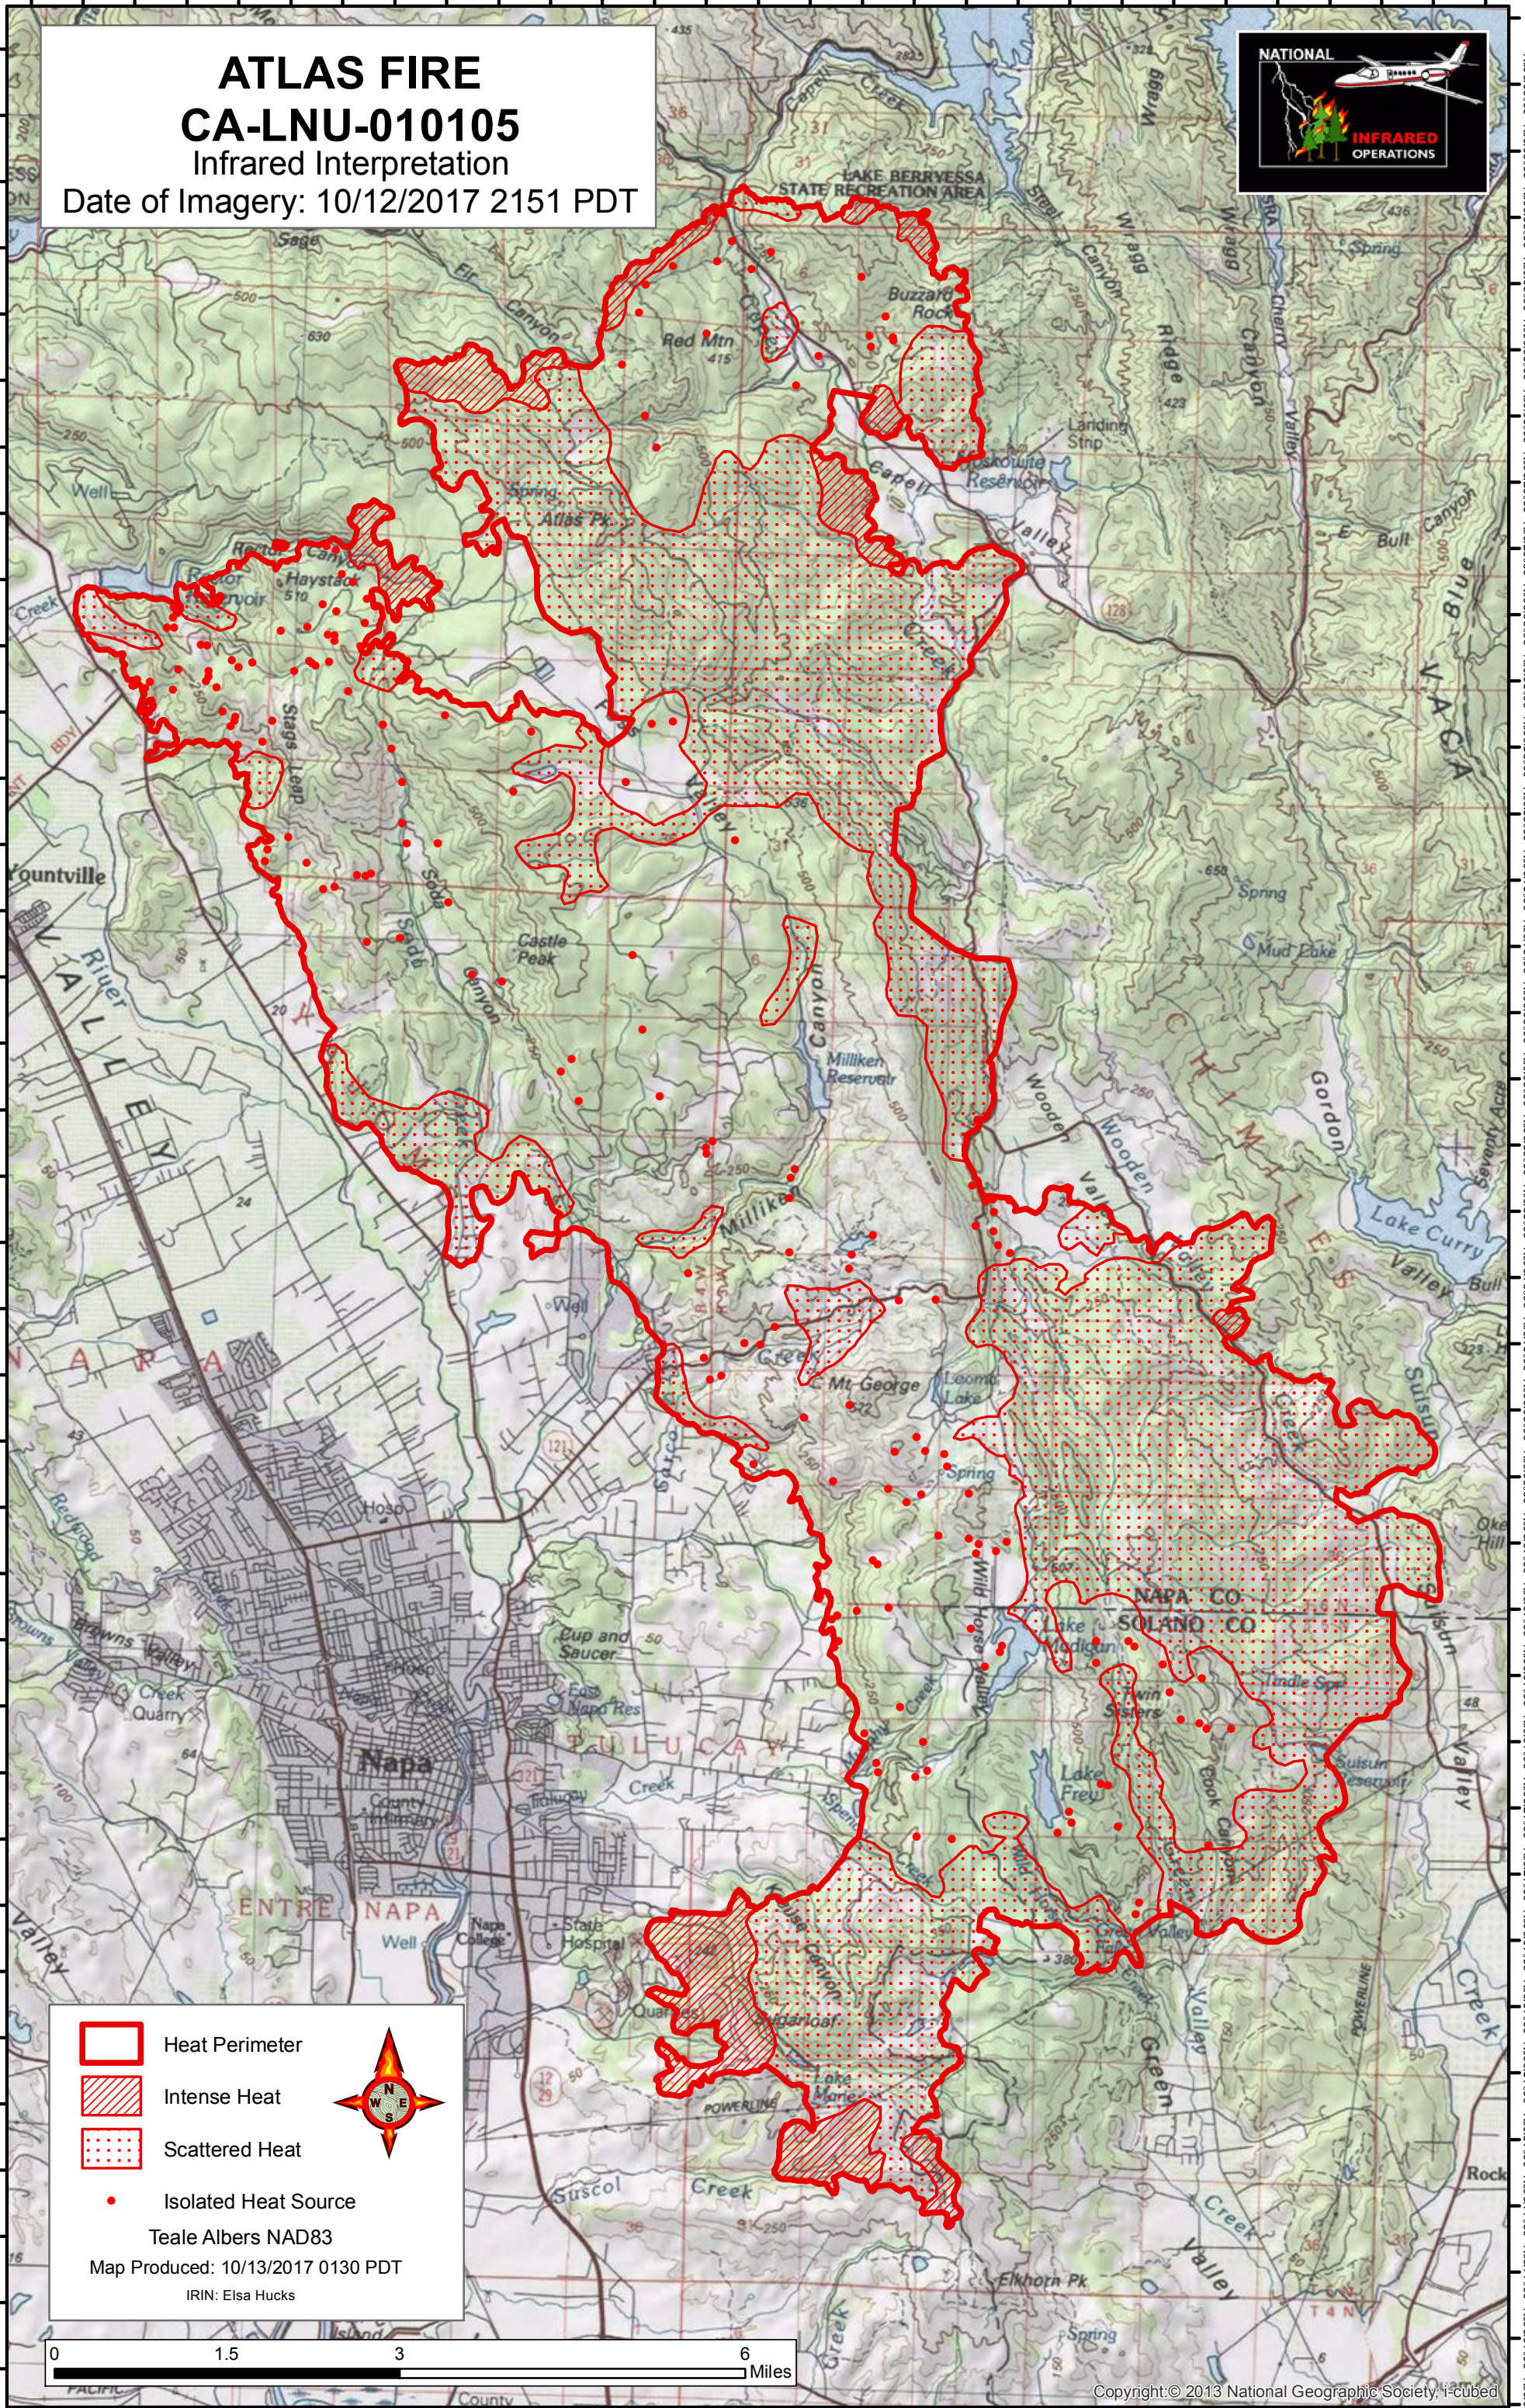

ATLAS FIRE

CA-LNU-010105

Infrared Interpretation

Date of Imagery: 10/12/2017 2151 PDT

Heat Perimeter

Intense Heat

Scattered Heat

Isolated Heat Source

Teale Albers NAD83

Map Produced: 10/13/2017 0130 PDT

IRIN: Elsa Hucks