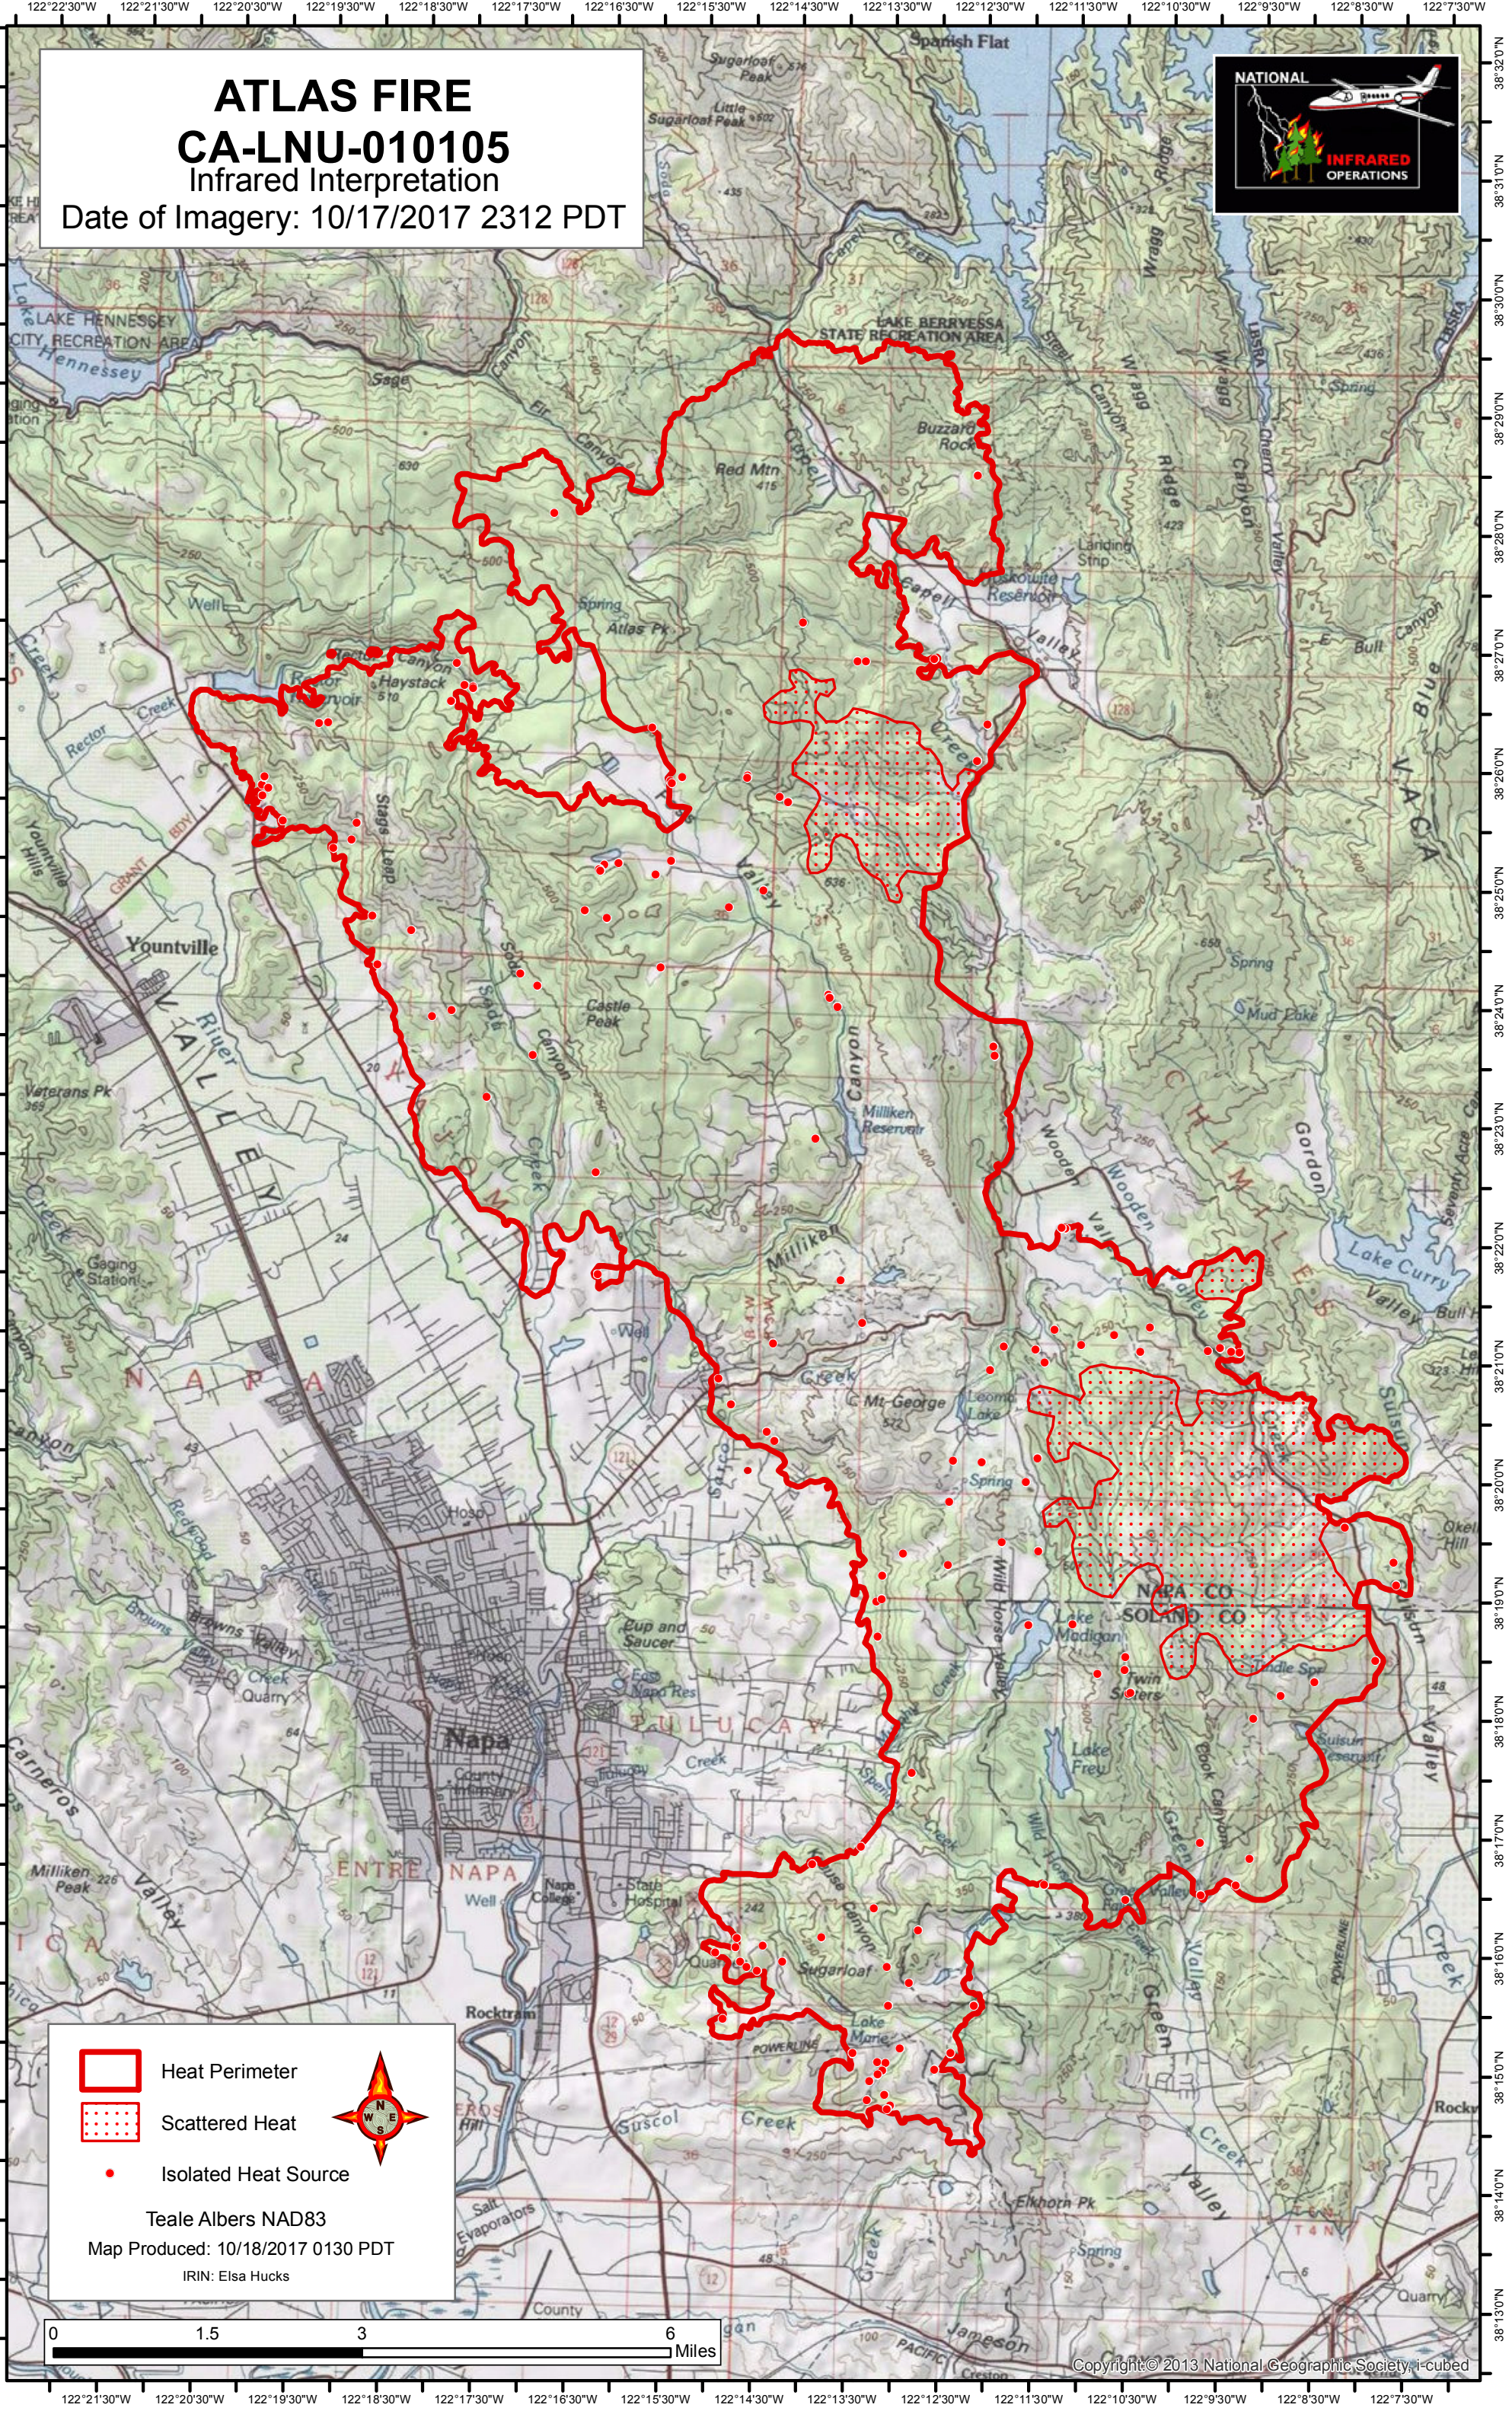

ATLAS FIRE

CA-LNU-010105

Infrared Interpretation

Date of Imagery: 10/17/2017 2312 PDT

- Heat Perimeter
- Scattered Heat
- Isolated Heat Source

Teale Albers NAD83

Map Produced: 10/18/2017 0130 PDT

IRIN: Elsa Hucks