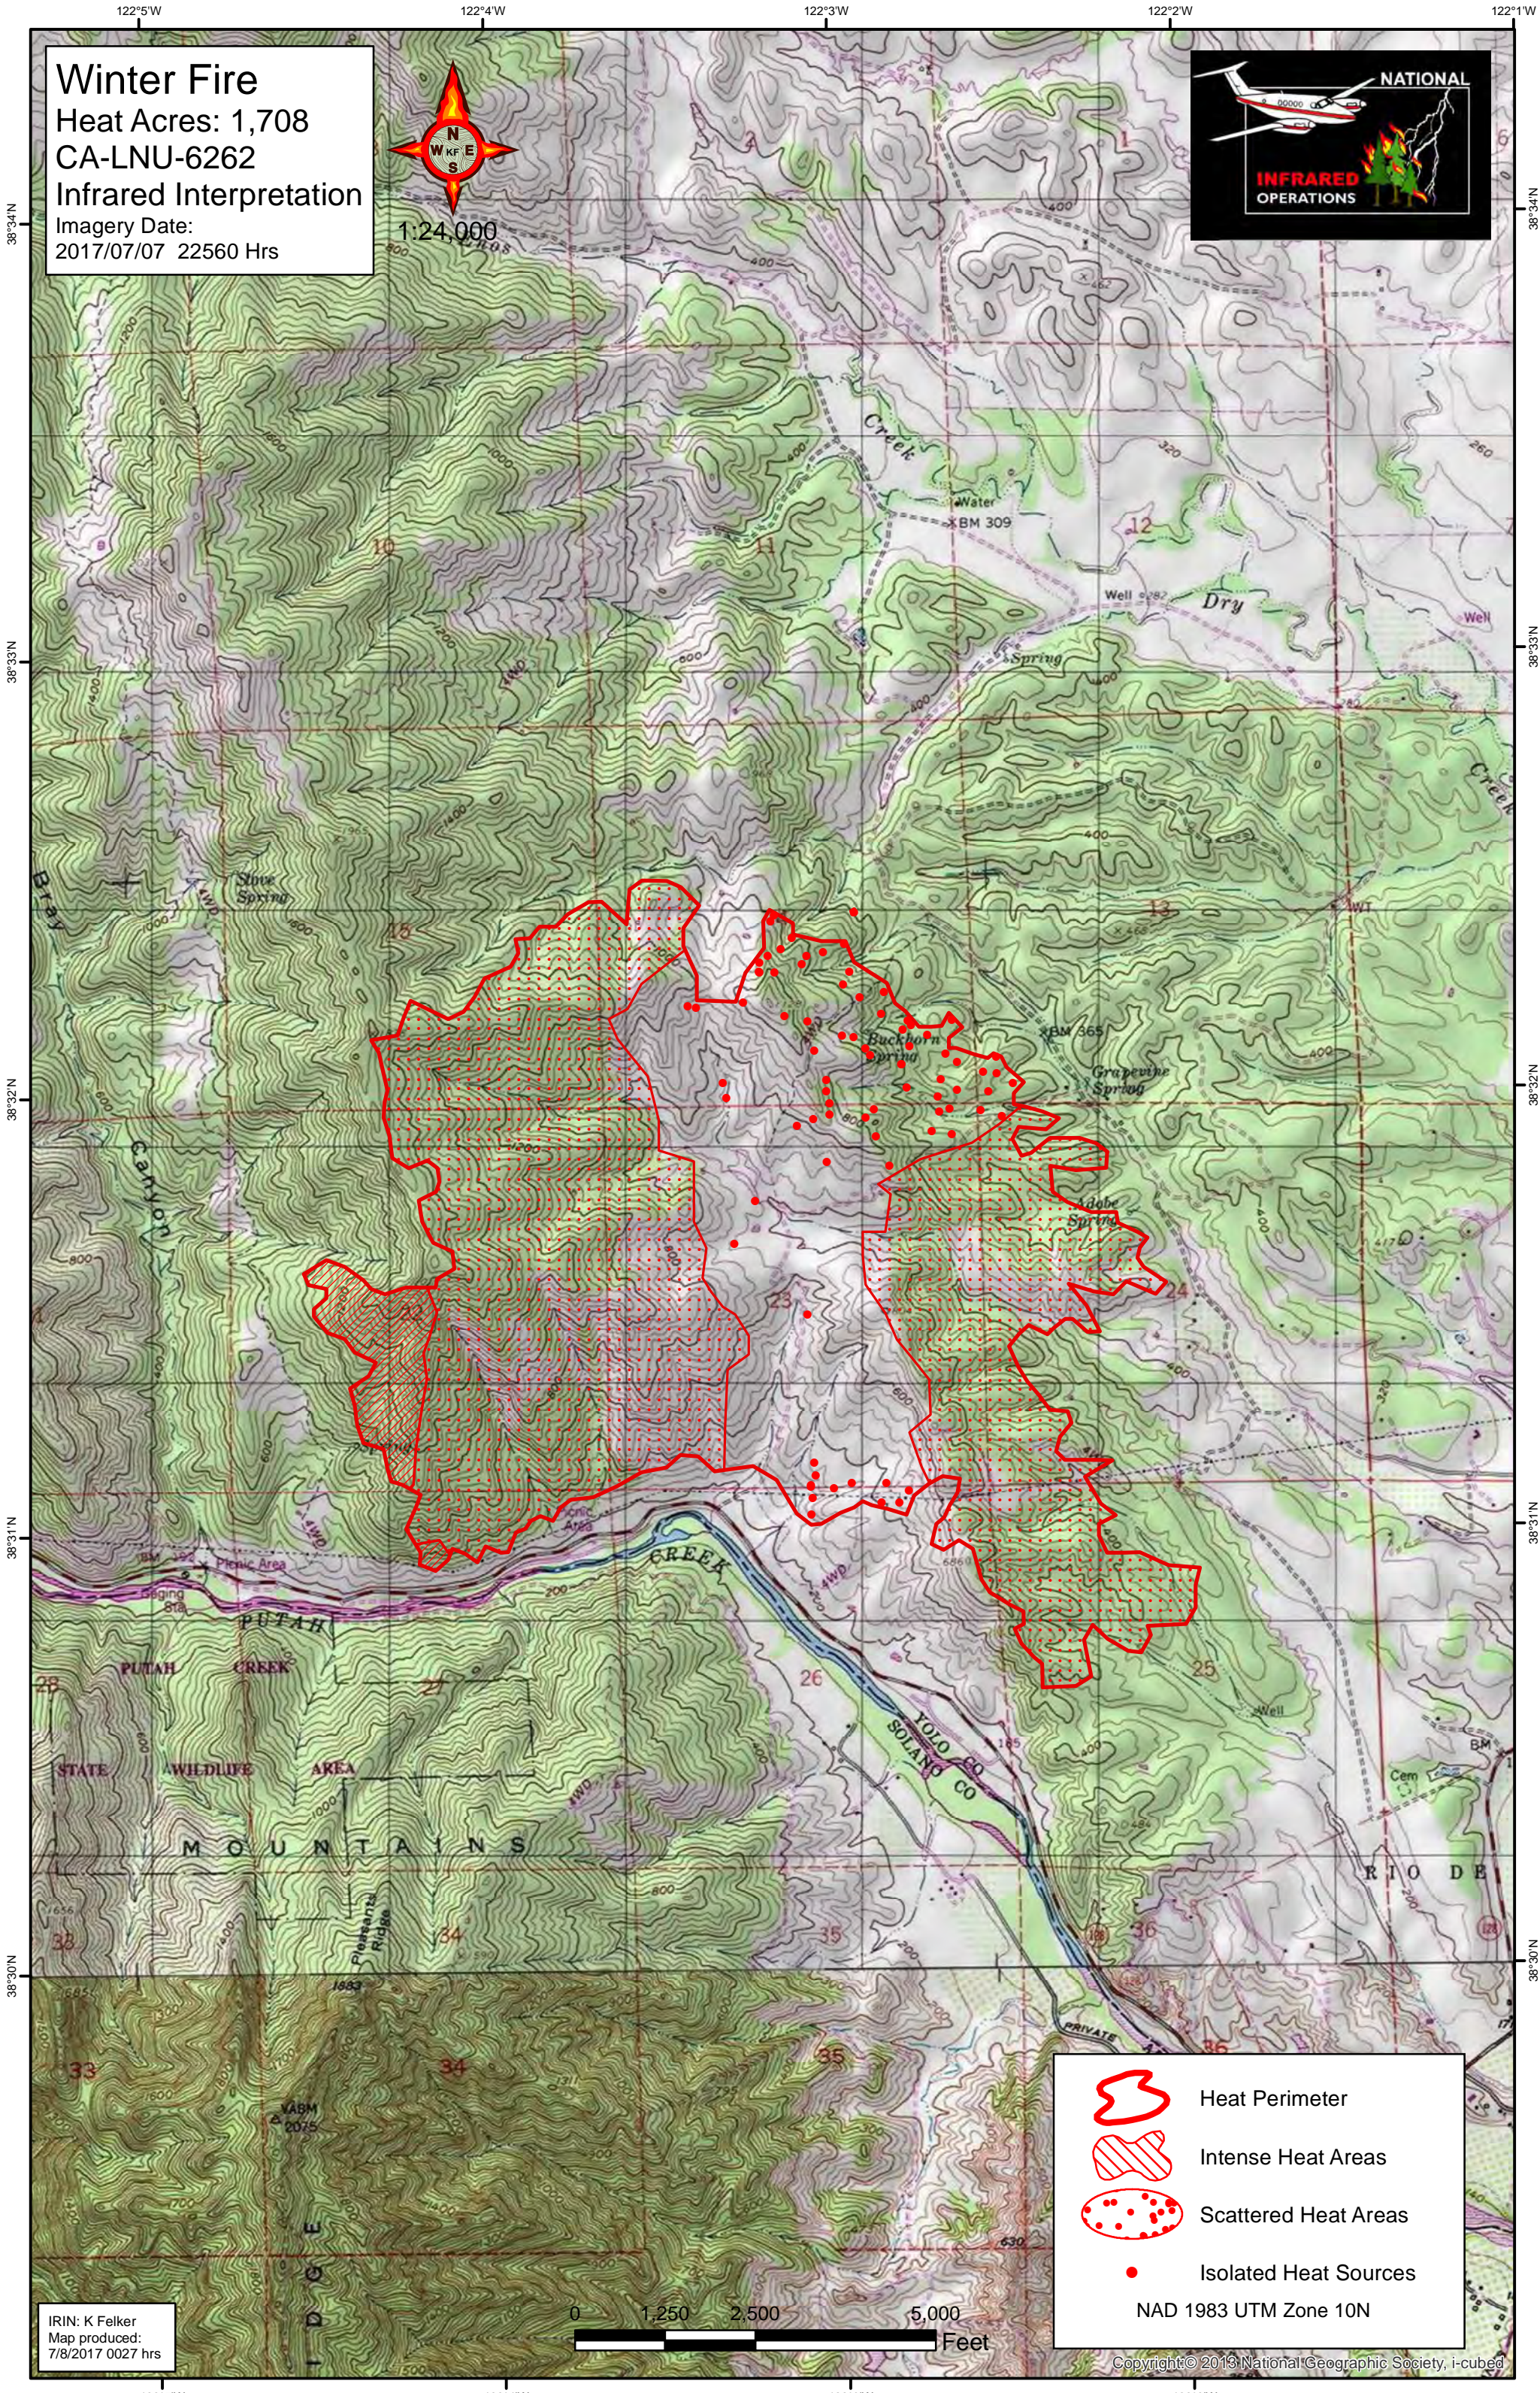

Winter Fire
Heat Acres: 1,708
CA-LNU-6262
Infrared Interpretation
Imagery Date:
2017/07/07 22560 Hrs

1:24,000

- Heat Perimeter
- Intense Heat Areas
- Scattered Heat Areas
- Isolated Heat Sources

NAD 1983 UTM Zone 10N

IRIN: K Felker
Map produced:
7/8/2017 0027 hrs