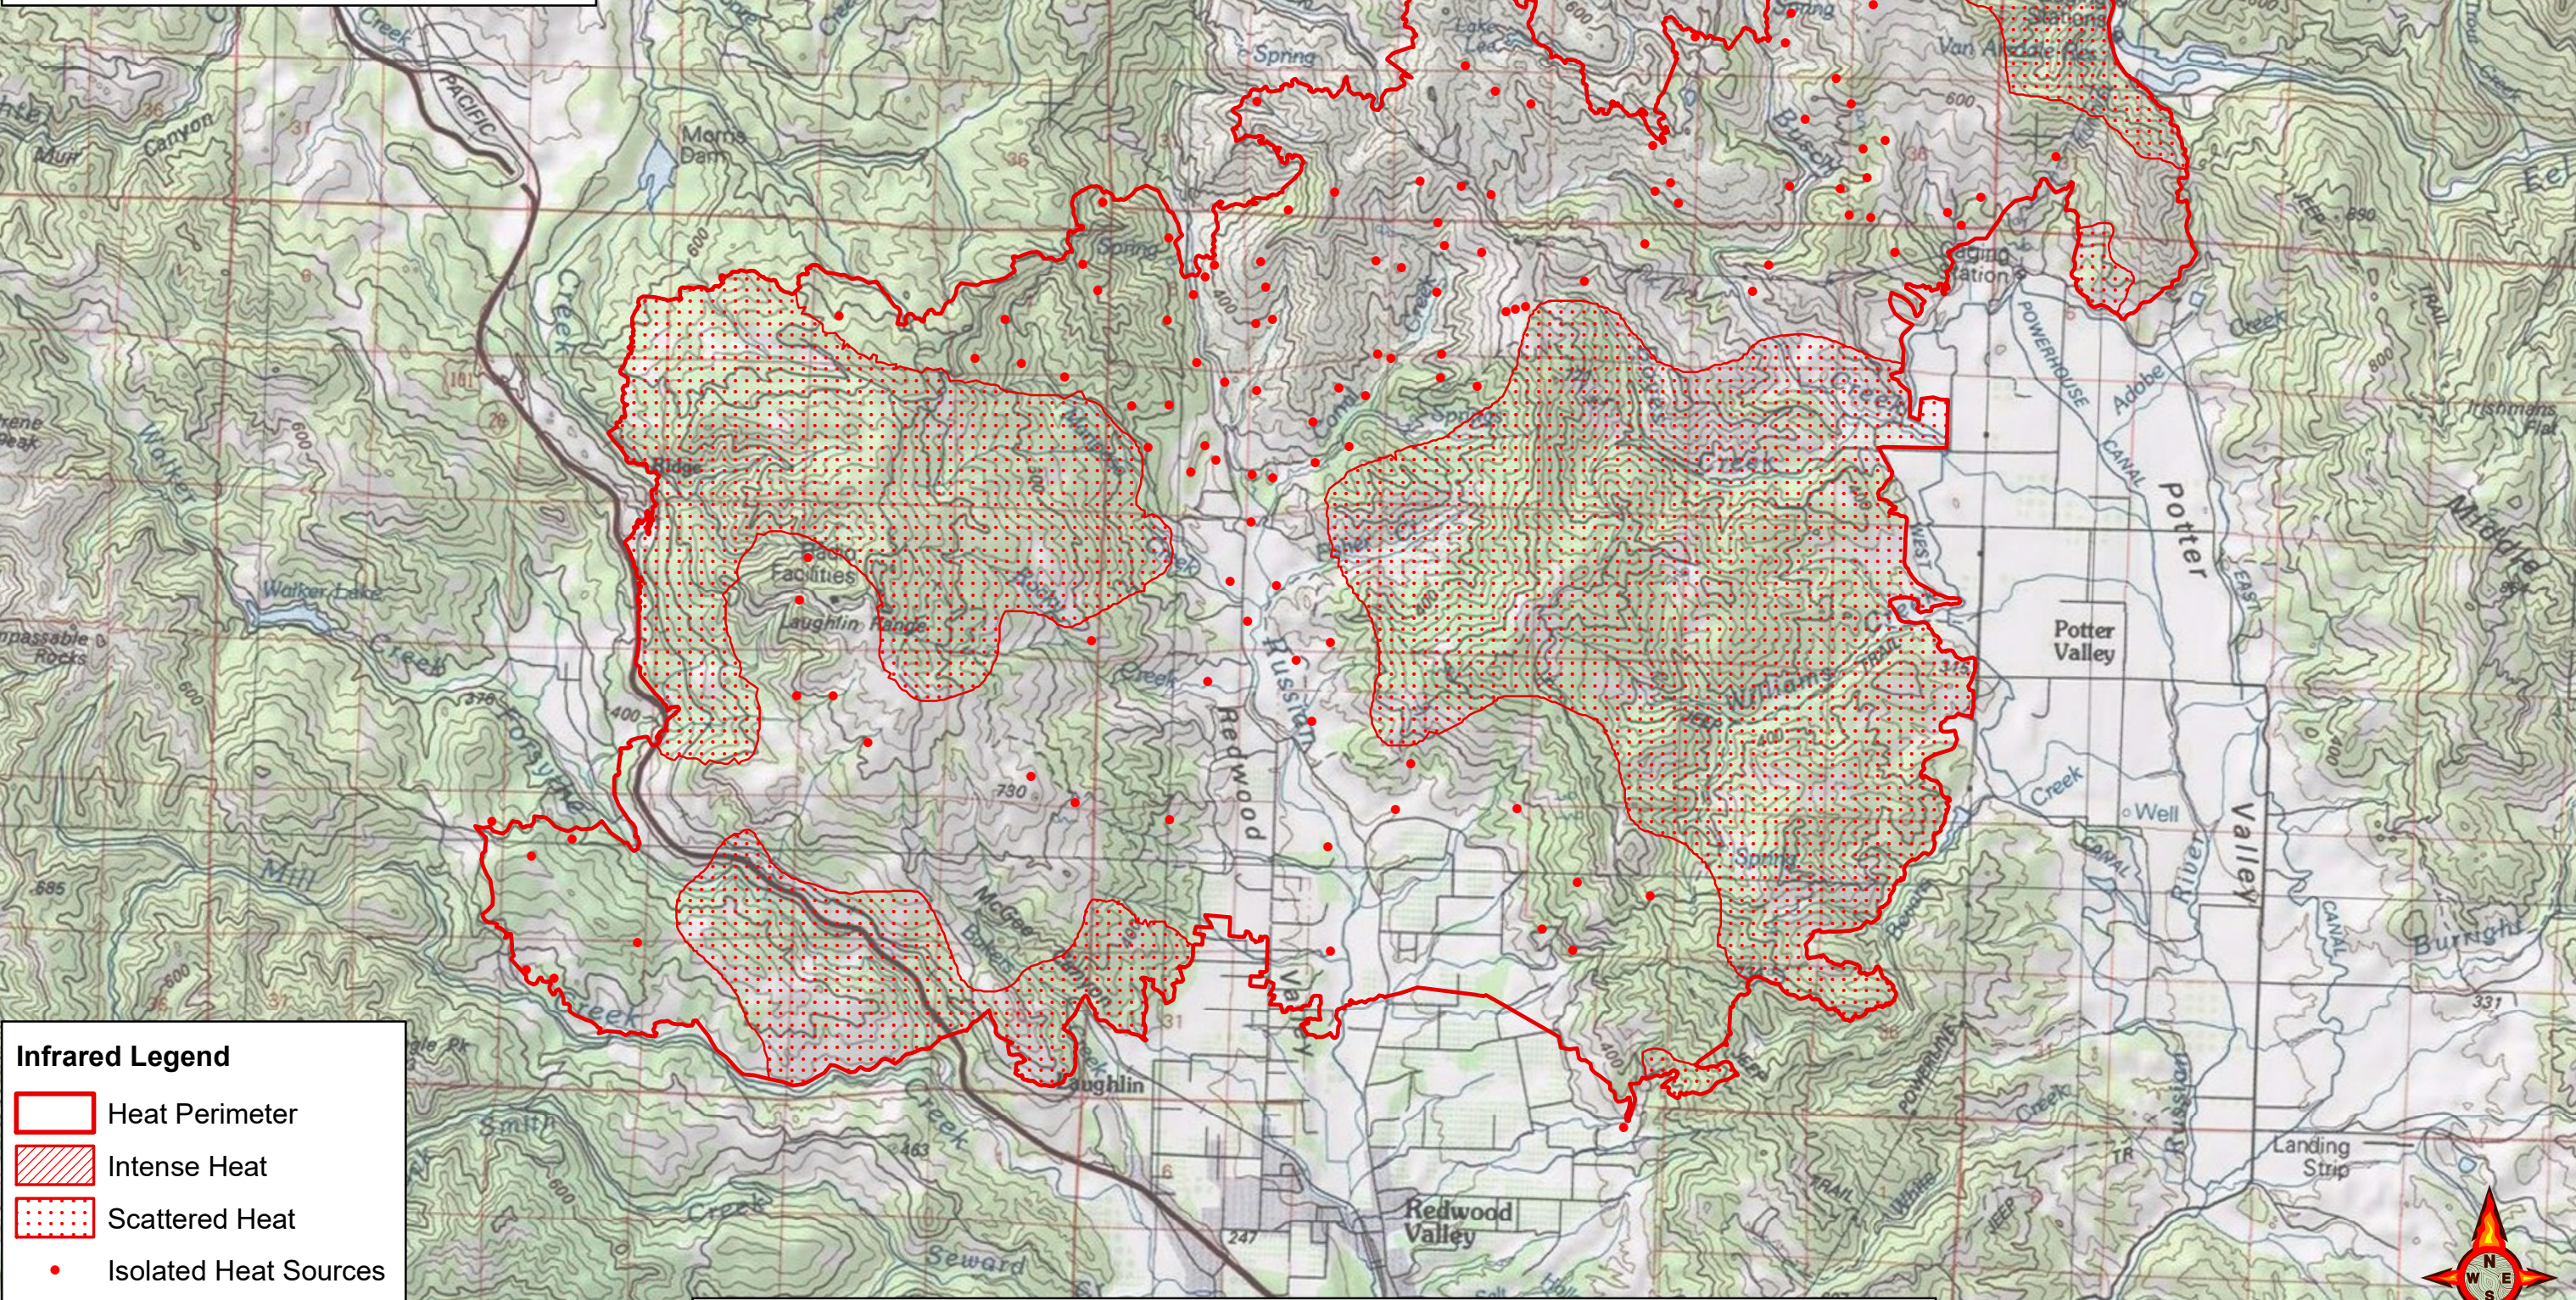

123°23'0"W 123°22'0"W 123°21'0"W 123°20'0"W 123°19'0"W 123°18'0"W 123°17'0"W 123°16'0"W 123°15'0"W 123°14'0"W 123°13'0"W 123°12'0"W 123°11'0"W 123°10'0"W 123°9'0"W 123°8'0"W 123°7'0"W 123°6'0"W 123°5'0"W 123°4'0"W

**MENDOCINO LAKE COMPLEX**  
**CA-MEU-012169**  
**REDWOOD INCIDENT**  
Infrared Interpretation  
Date of Imagery: 10/16/2017 2120 PDT

**Infrared Legend**

-  Heat Perimeter
-  Intense Heat
-  Scattered Heat
-  Isolated Heat Sources

NAD 1983 California Teale Albers  
IRIN: Kurt Teuber

123°22'0"W 123°21'0"W 123°20'0"W 123°19'0"W 123°18'0"W 123°17'0"W 123°16'0"W 123°15'0"W 123°14'0"W 123°13'0"W 123°12'0"W 123°11'0"W 123°10'0"W 123°9'0"W 123°8'0"W 123°7'0"W 123°6'0"W 123°5'0"W 123°4'0"W