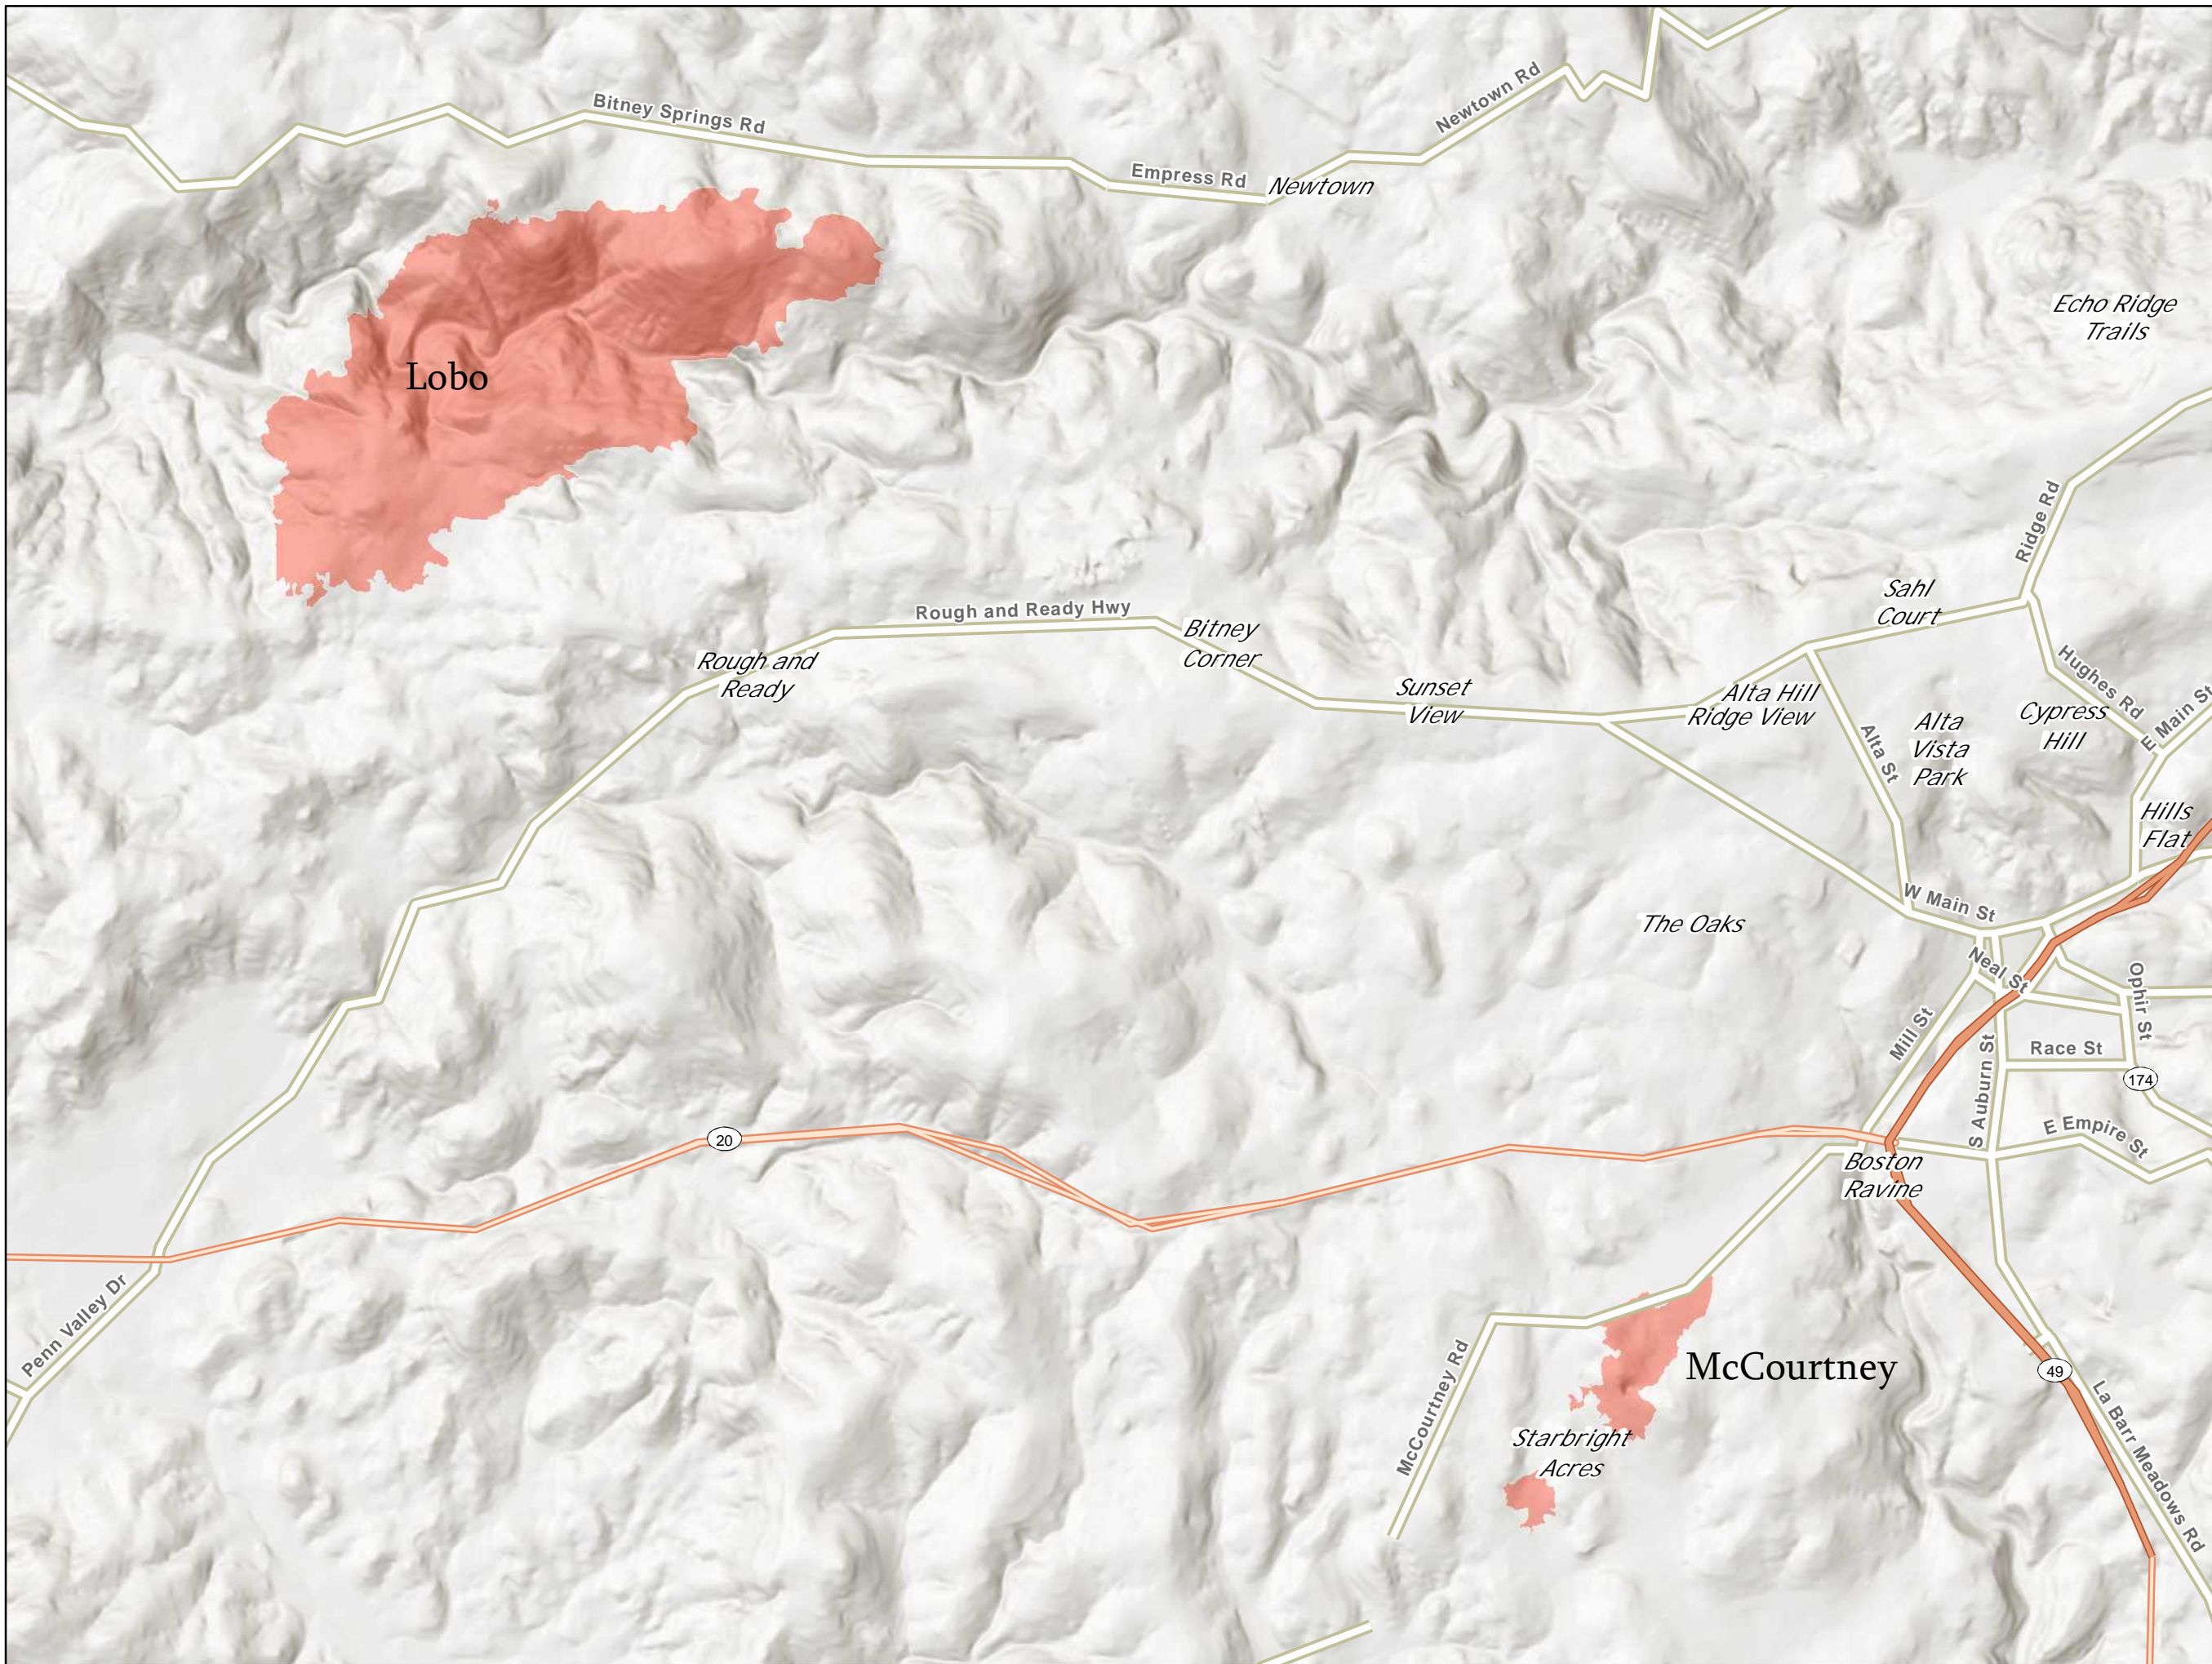

Wind Complex Public Information Lobo - McCourtney

CA-NEU-026295
October 14, 2017

 Fire Perimeters

1:31,210
Datum: NAD 83

DISCLAIMER:
The displayed incident data is approximate and should only be used for informational purposes. The information contained in supporting base layers was generated from GIS data maintained by different sources and agencies and is not necessarily accurate to mapping, surveying, or engineering standards.

October 14, 2017
0035 hrs