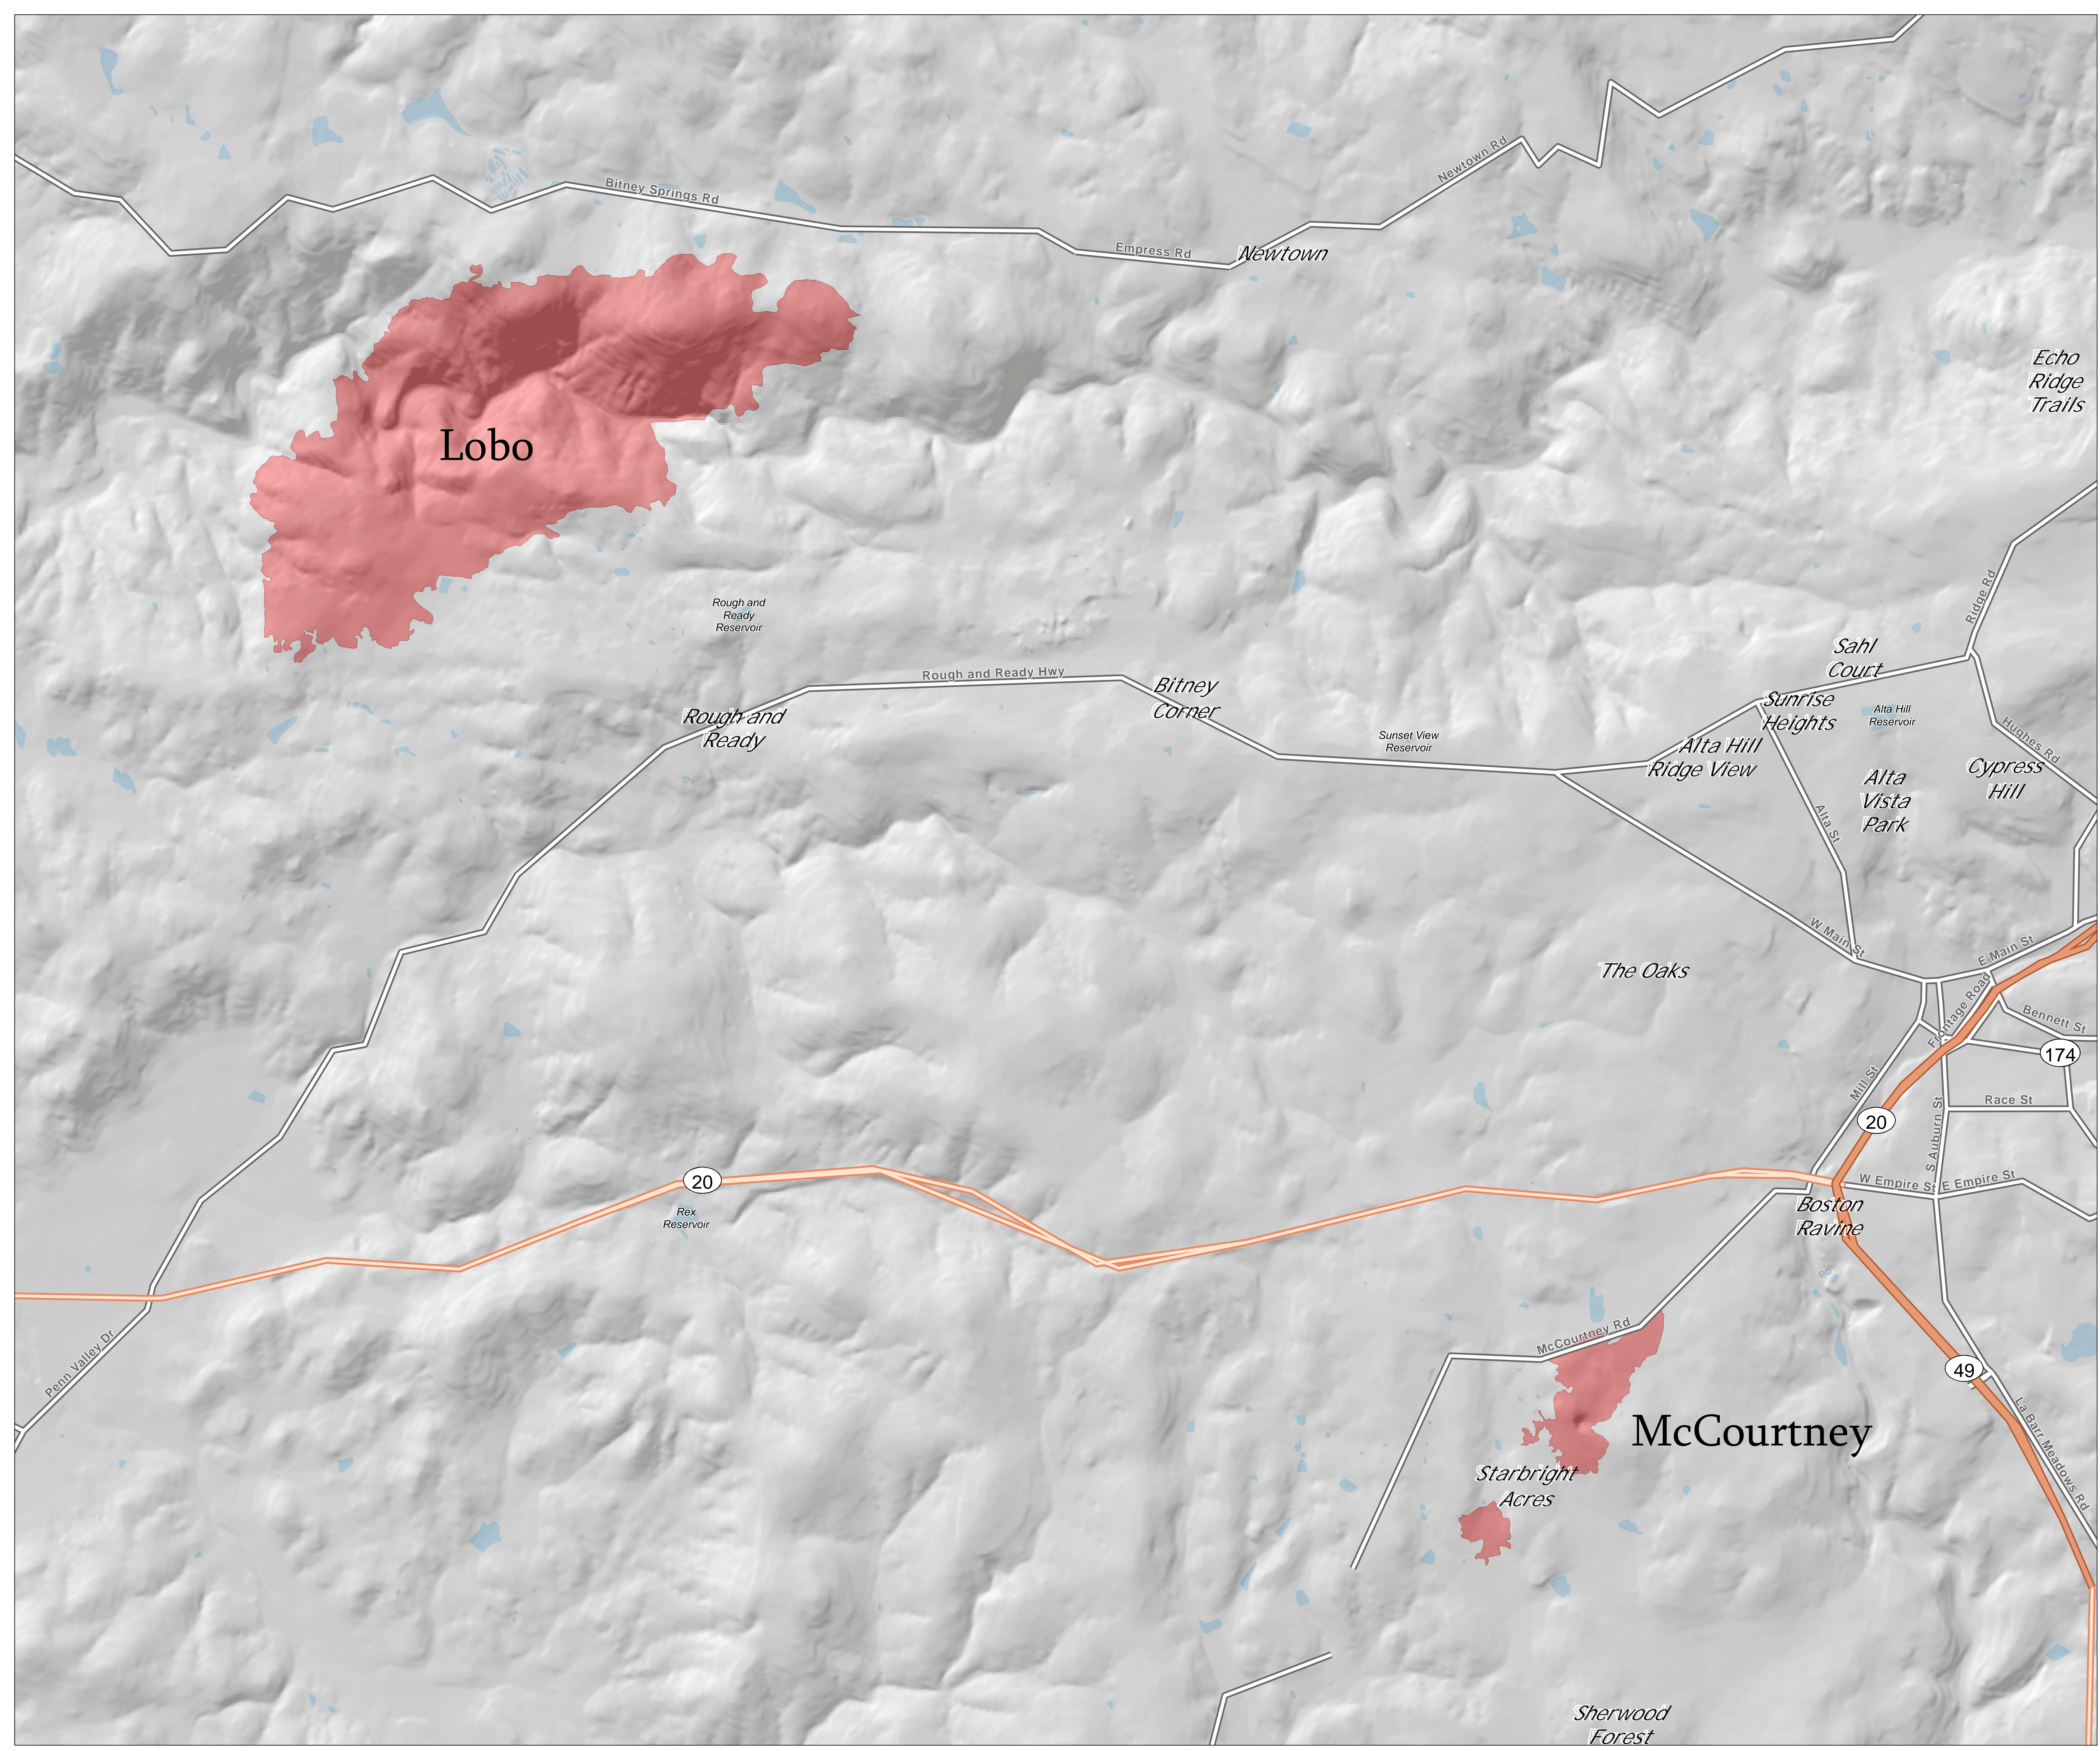

Wind Complex
Public Information
Lobo - McCartney

CA-NEU-026295
October 14, 2017

Fire Perimeters

Feet
0 750 1,500 3,000

1:10,000
Datum: NAD 83

MF 2 GIS
October 13 2017
2226 hrs

Lobo

McCourtney

Starbright Acres

Sherwood Forest