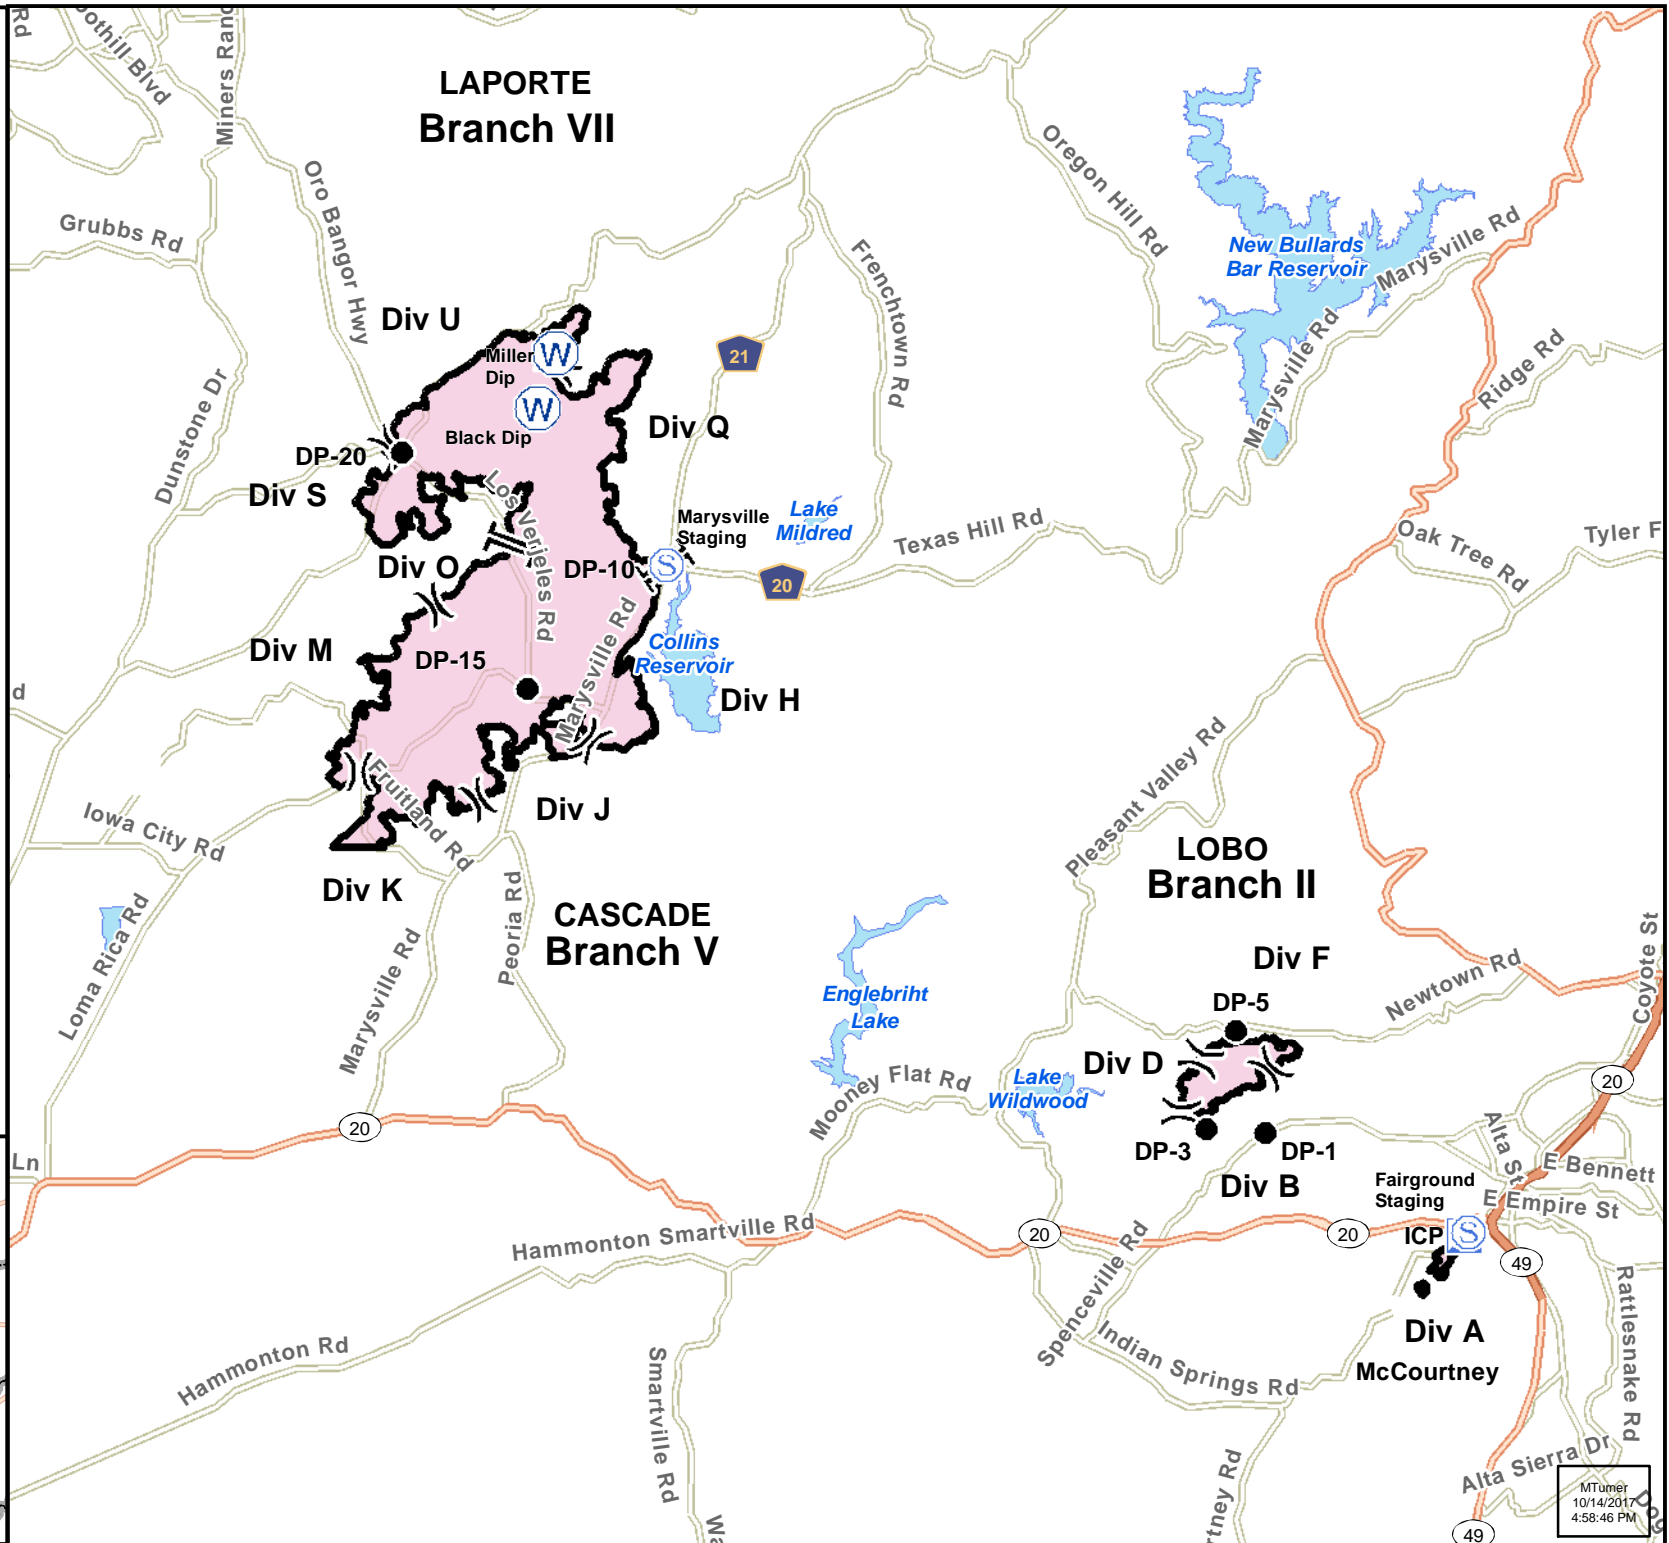

# TRAVEL MAP

## Wind Complex

CA-NEU-026295

10/15/2017

- Drop Point
- Incident Command Post
- Spot Fire
- Staging Area
- Water Source
- Division
- Branch
- Uncontrolled Fire Edge
- Completed Line
- Interstates
- Highways
- Major Roads
- Ramps
- Water Features

Miles

0 2 4

MTurner  
10/14/2017  
4:58:46 PM