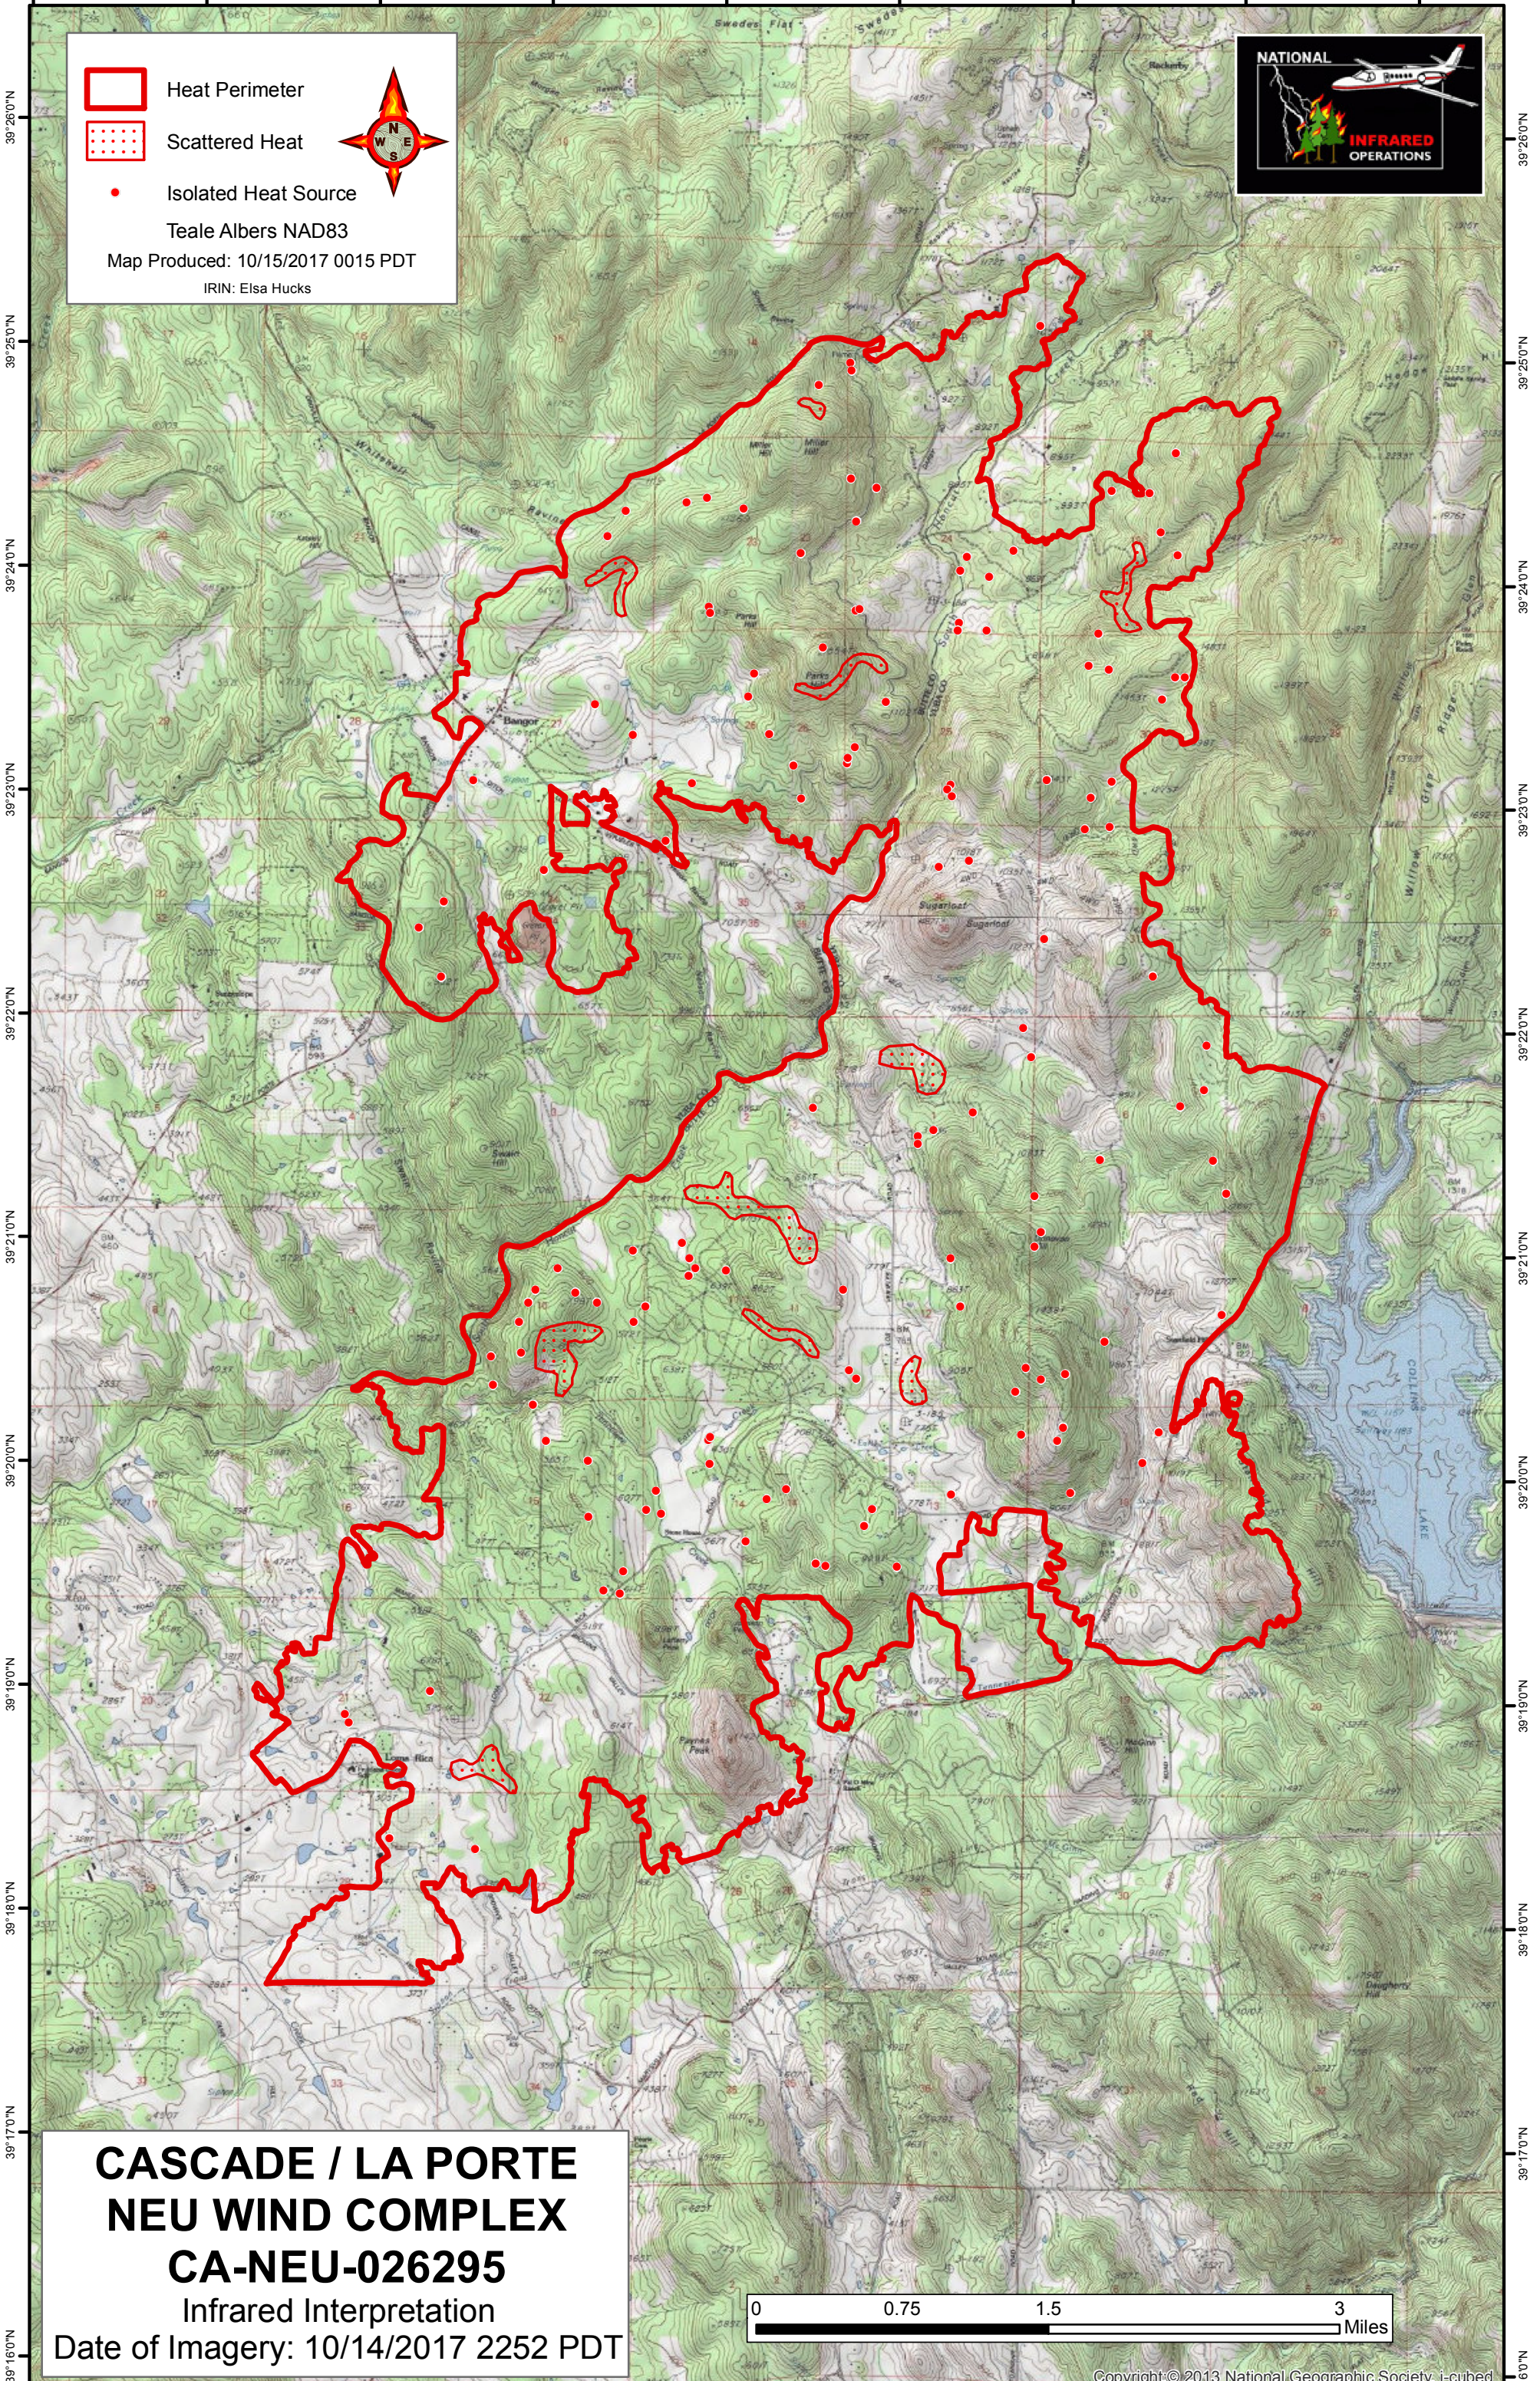

121°27'0"W 121°26'0"W 121°25'0"W 121°24'0"W 121°23'0"W 121°22'0"W 121°21'0"W 121°20'0"W 121°19'0"W

 Heat Perimeter
 Scattered Heat
 Isolated Heat Source
 Teale Albers NAD83
 Map Produced: 10/15/2017 0015 PDT
 IRIN: Elsa Hucks

39°26'0"N
39°25'0"N
39°24'0"N
39°23'0"N
39°22'0"N
39°21'0"N
39°20'0"N
39°19'0"N
39°18'0"N
39°17'0"N
39°16'0"N

39°26'0"N
39°25'0"N
39°24'0"N
39°23'0"N
39°22'0"N
39°21'0"N
39°20'0"N
39°19'0"N
39°18'0"N
39°17'0"N
39°16'0"N

**CASCADE / LA PORTE
 NEU WIND COMPLEX
 CA-NEU-026295**
 Infrared Interpretation
 Date of Imagery: 10/14/2017 2252 PDT

121°26'0"W 121°25'0"W 121°24'0"W 121°23'0"W 121°22'0"W 121°21'0"W 121°20'0"W 121°19'0"W