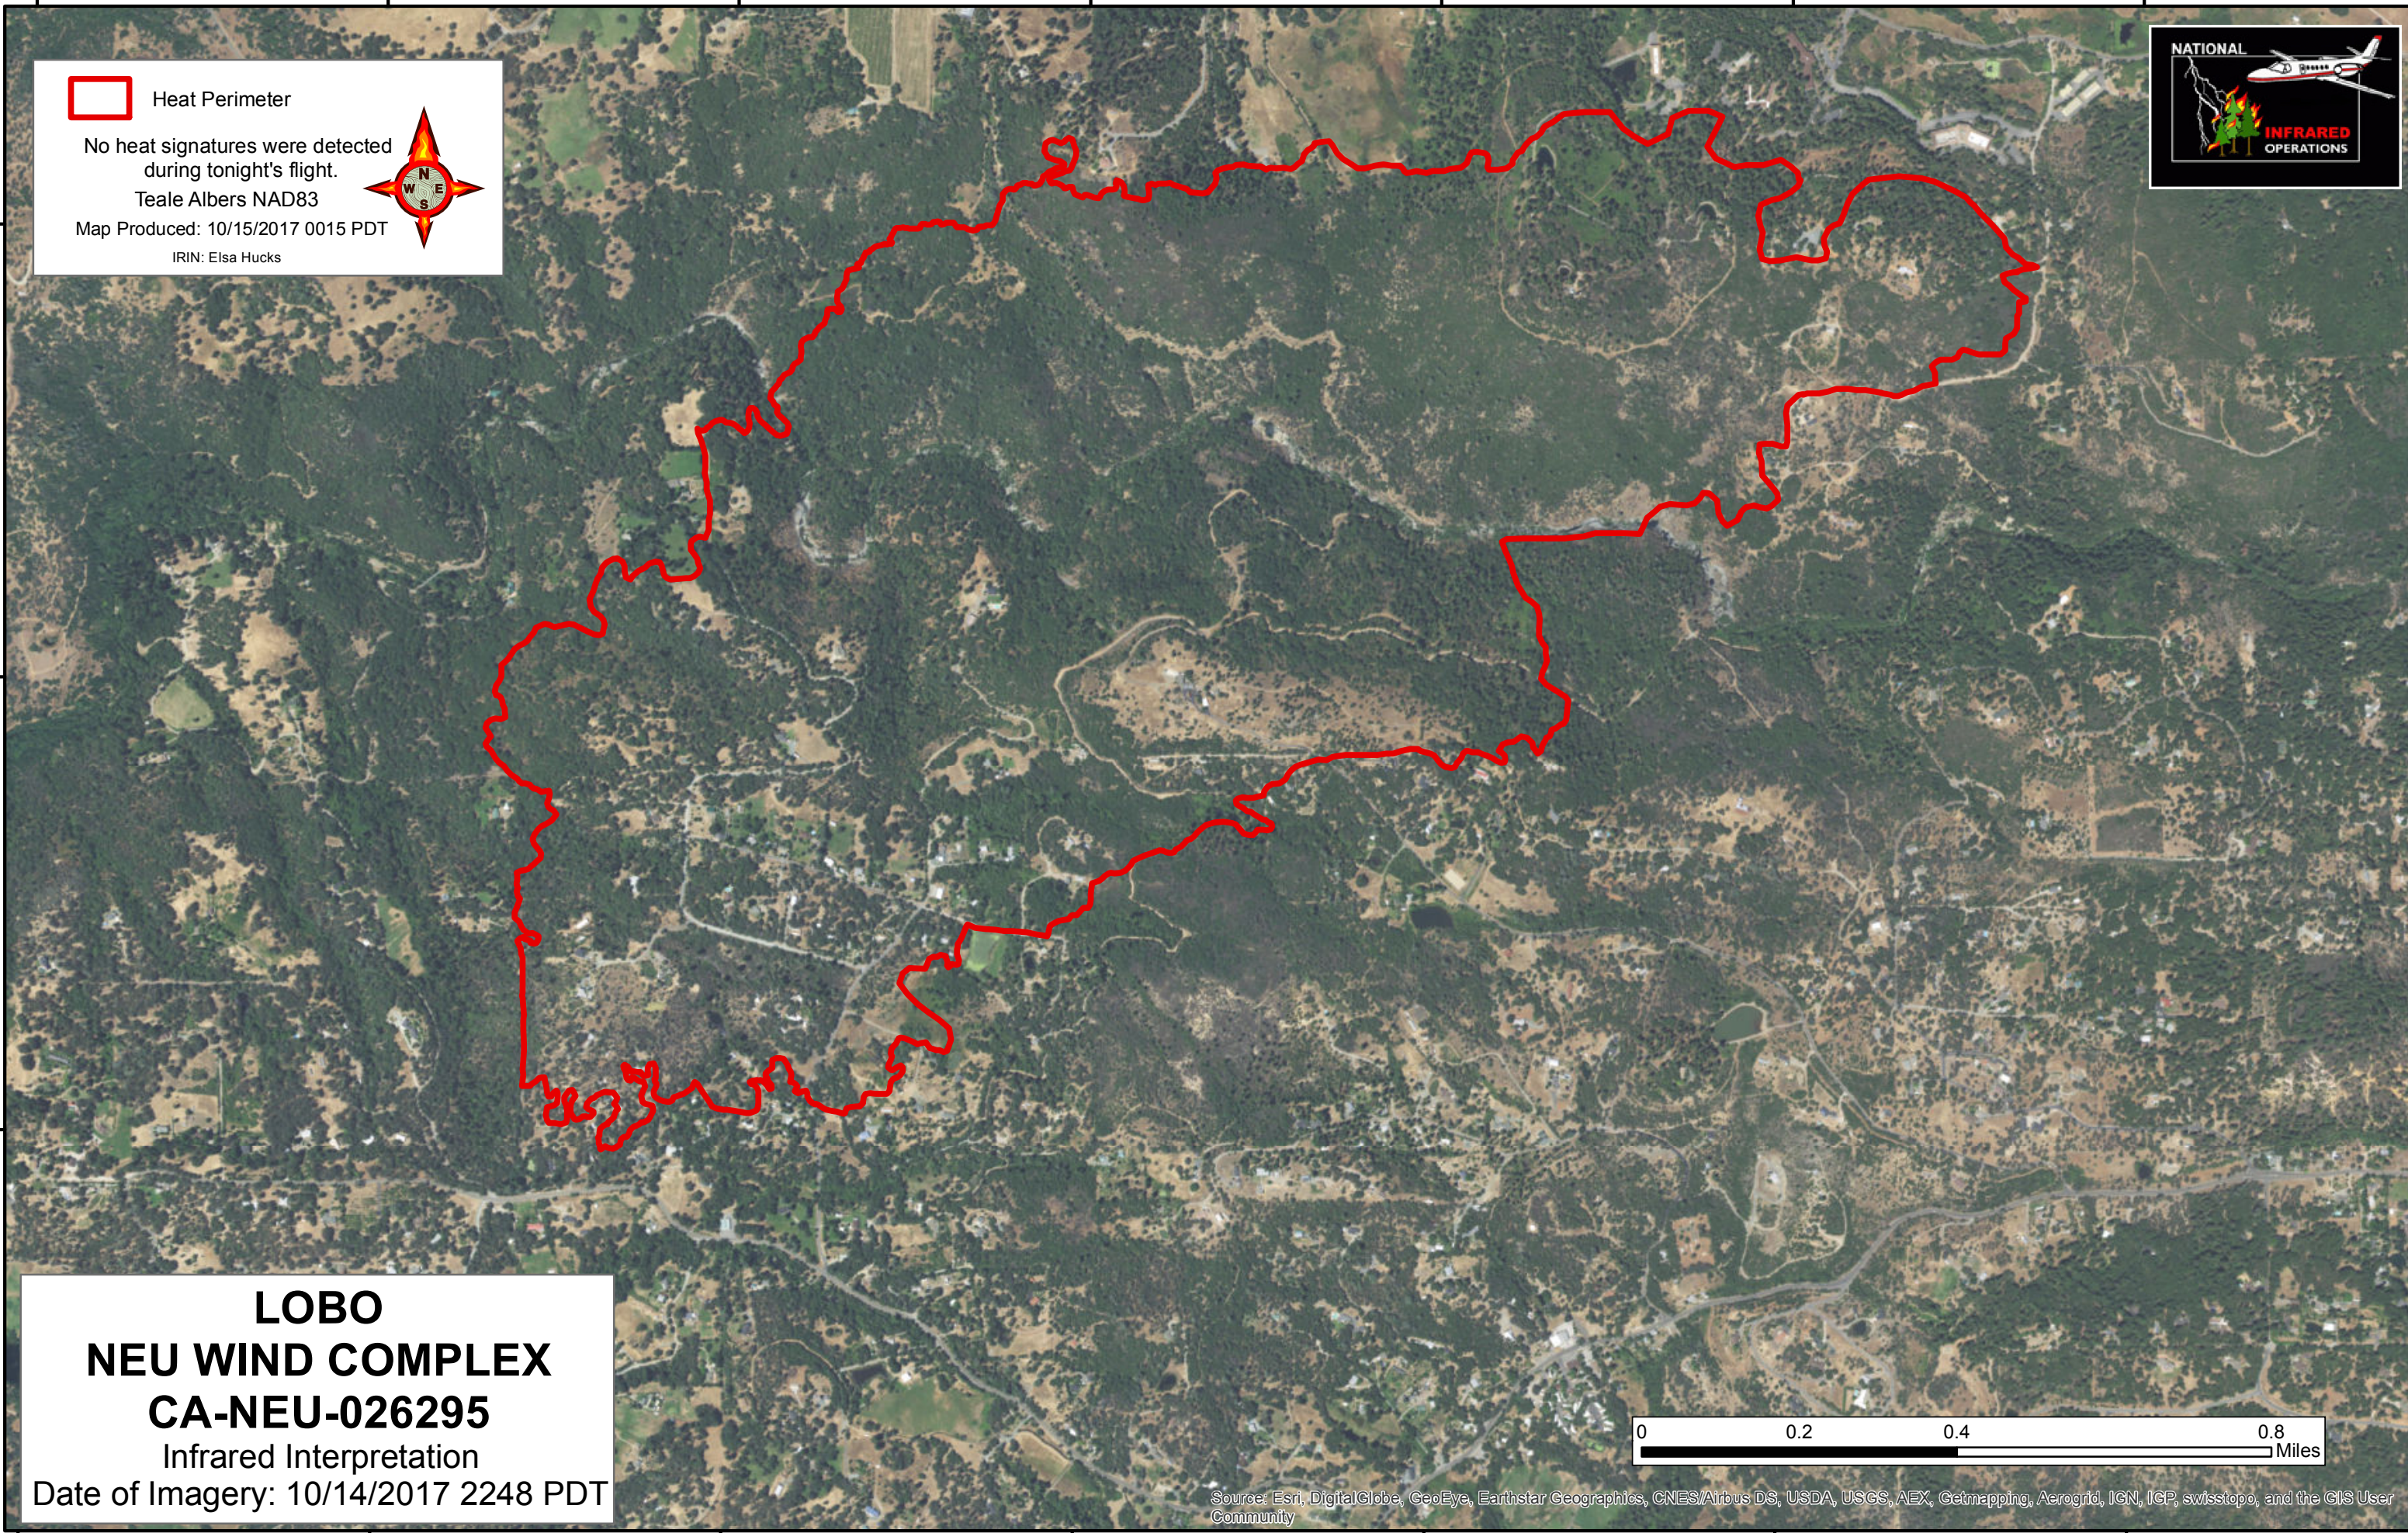

121°10'30"W 121°10'00"W 121°9'30"W 121°9'00"W 121°8'30"W 121°8'00"W 121°7'30"W

 Heat Perimeter

No heat signatures were detected during tonight's flight.

Teale Albers NAD83

Map Produced: 10/15/2017 0015 PDT

IRIN: Elsa Hucks

39°15'0"N
39°14'30"N
39°14'0"N

39°15'0"N
39°14'30"N
39°14'0"N

LOBO
NEU WIND COMPLEX
CA-NEU-026295
 Infrared Interpretation
 Date of Imagery: 10/14/2017 2248 PDT

121°10'30"W 121°10'00"W 121°9'30"W 121°9'00"W 121°8'30"W 121°8'00"W 121°7'30"W

Source: Esri, DigitalGlobe, GeoEye, Earthstar Geographics, CNES/Airbus DS, USDA, USGS, AEX, Getmapping, Aerogrid, IGN, IGP, swisstopo, and the GIS User Community