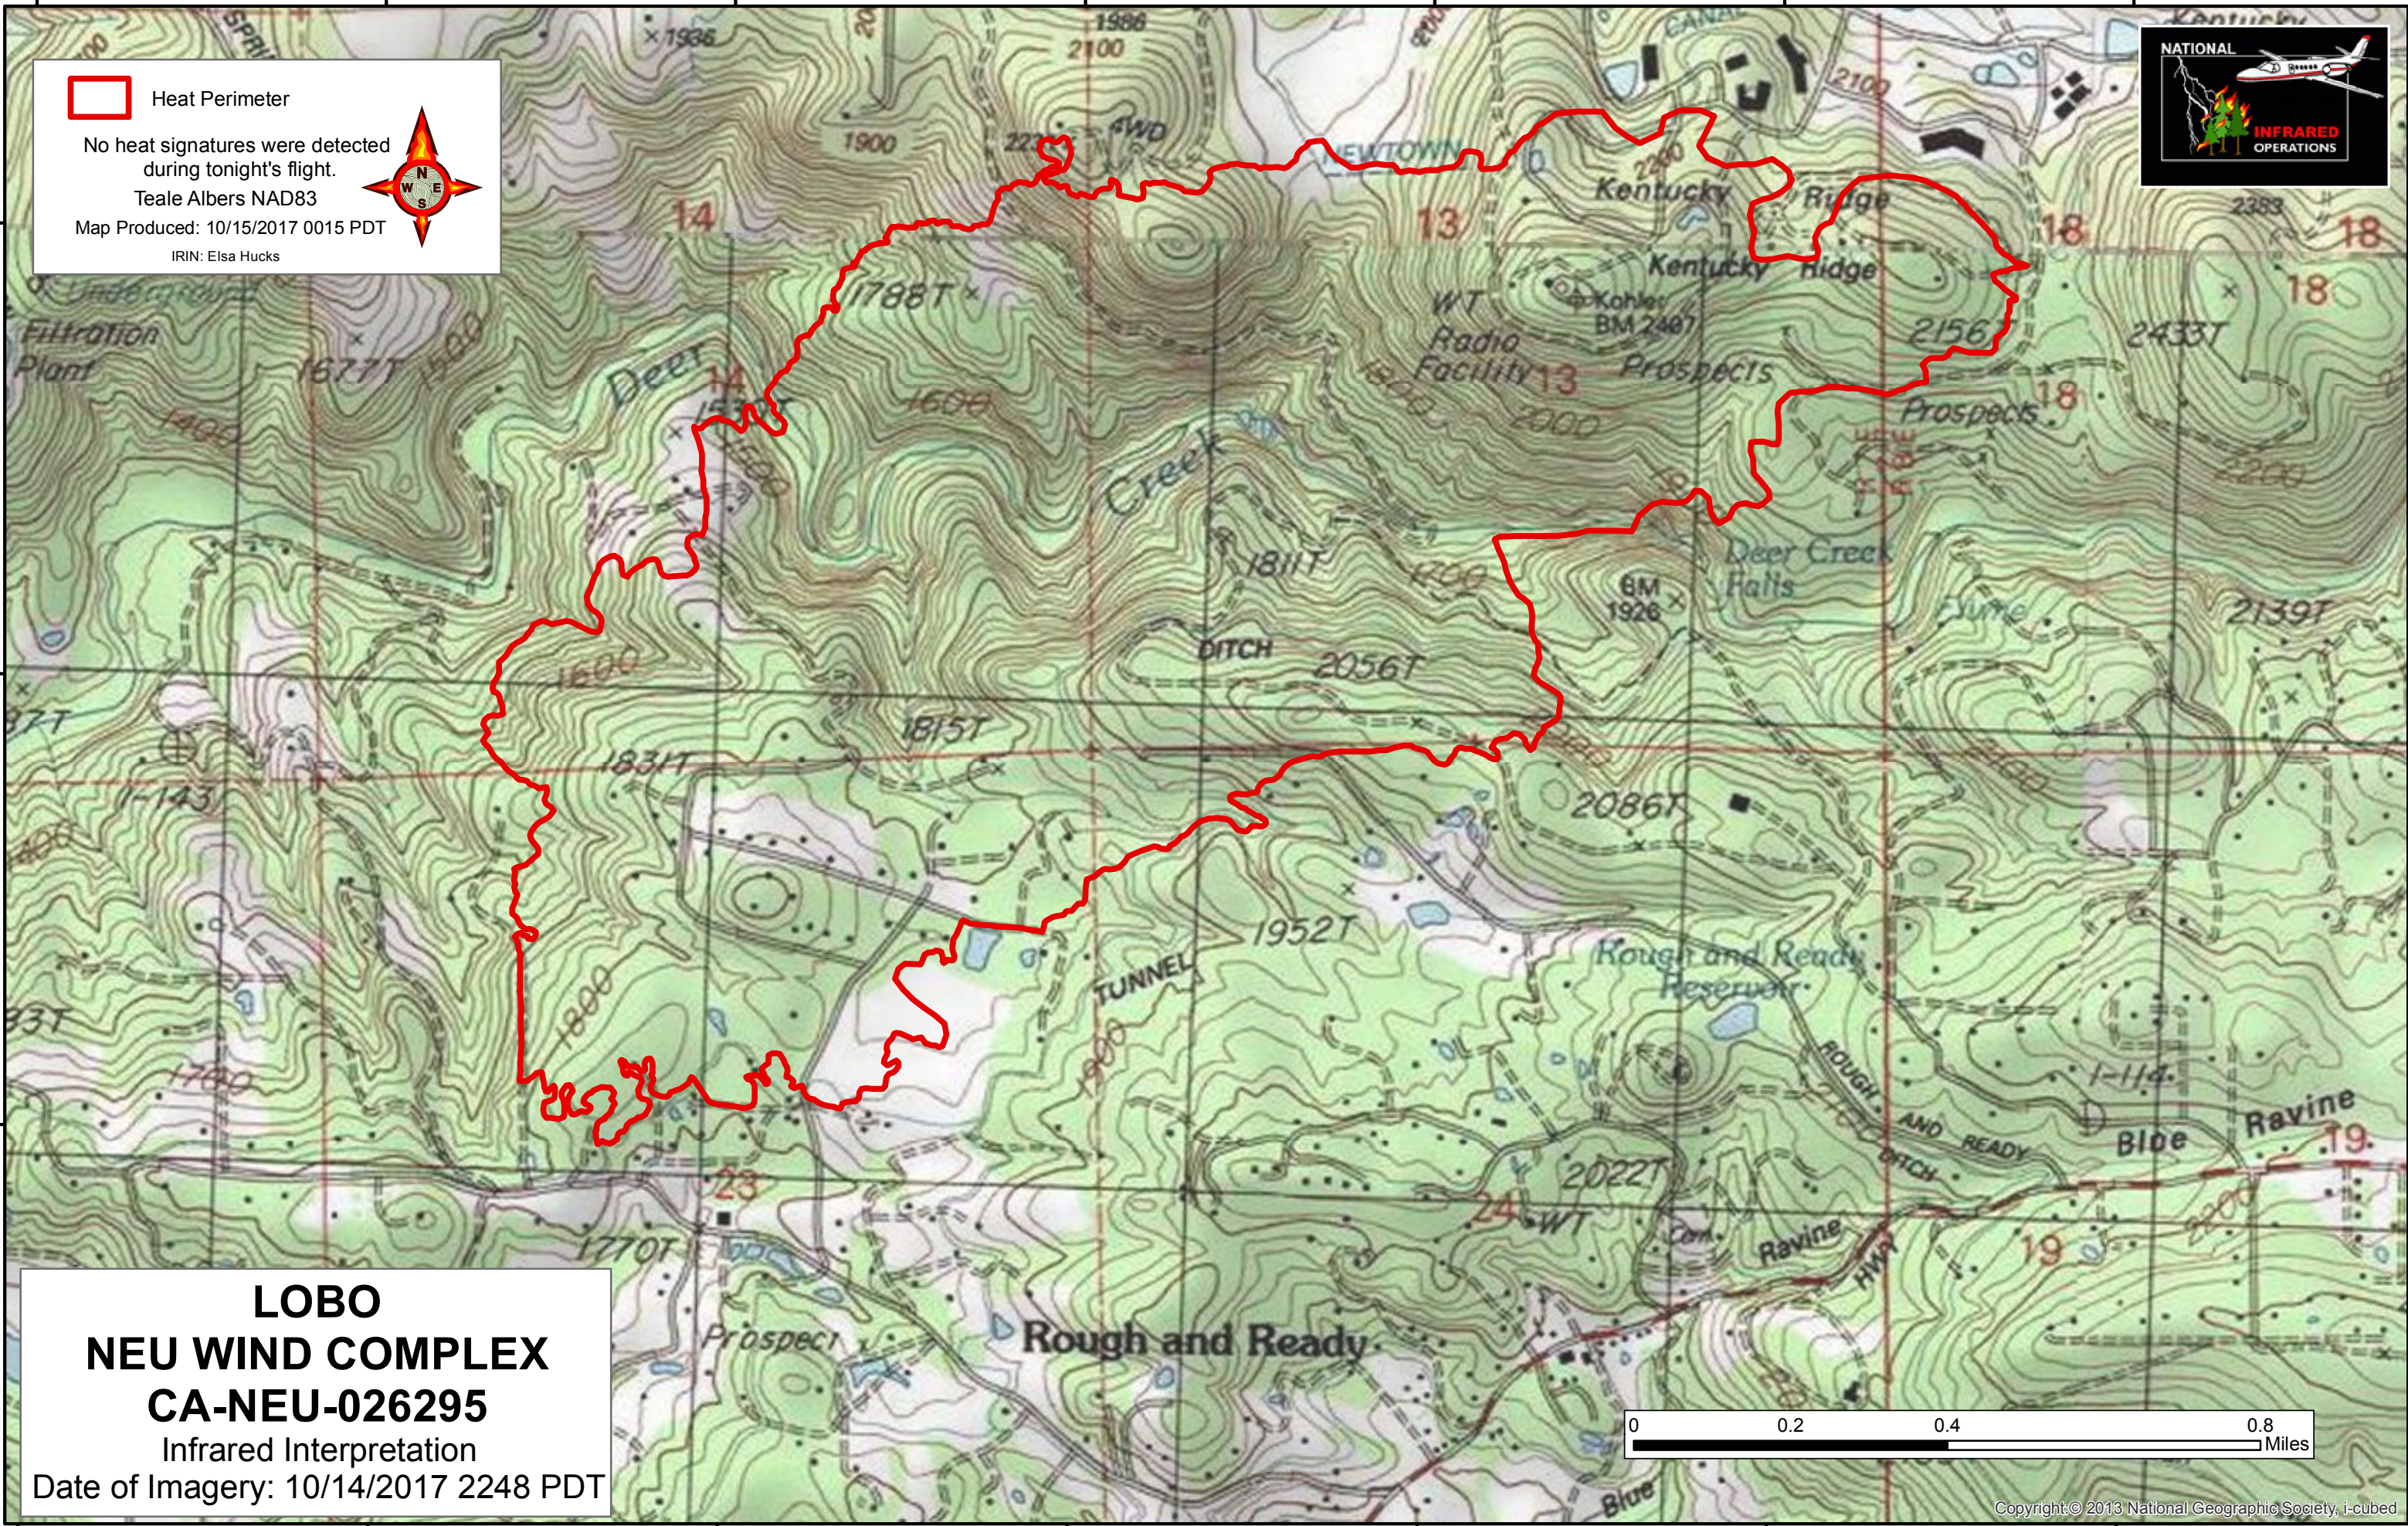

121°10'30"W 121°10'0"W 121°9'30"W 121°9'0"W 121°8'30"W 121°8'0"W 121°7'30"W

39°15'0"N

39°14'30"N

39°14'0"N

39°15'0"N

39°14'30"N

39°14'0"N

121°10'30"W 121°10'0"W 121°9'30"W 121°9'0"W 121°8'30"W 121°8'0"W 121°7'30"W

 Heat Perimeter

No heat signatures were detected during tonight's flight.

Teale Albers NAD83

Map Produced: 10/15/2017 0015 PDT

IRIN: Elsa Hucks

**LOBO  
NEU WIND COMPLEX  
CA-NEU-026295**

Infrared Interpretation

Date of Imagery: 10/14/2017 2248 PDT