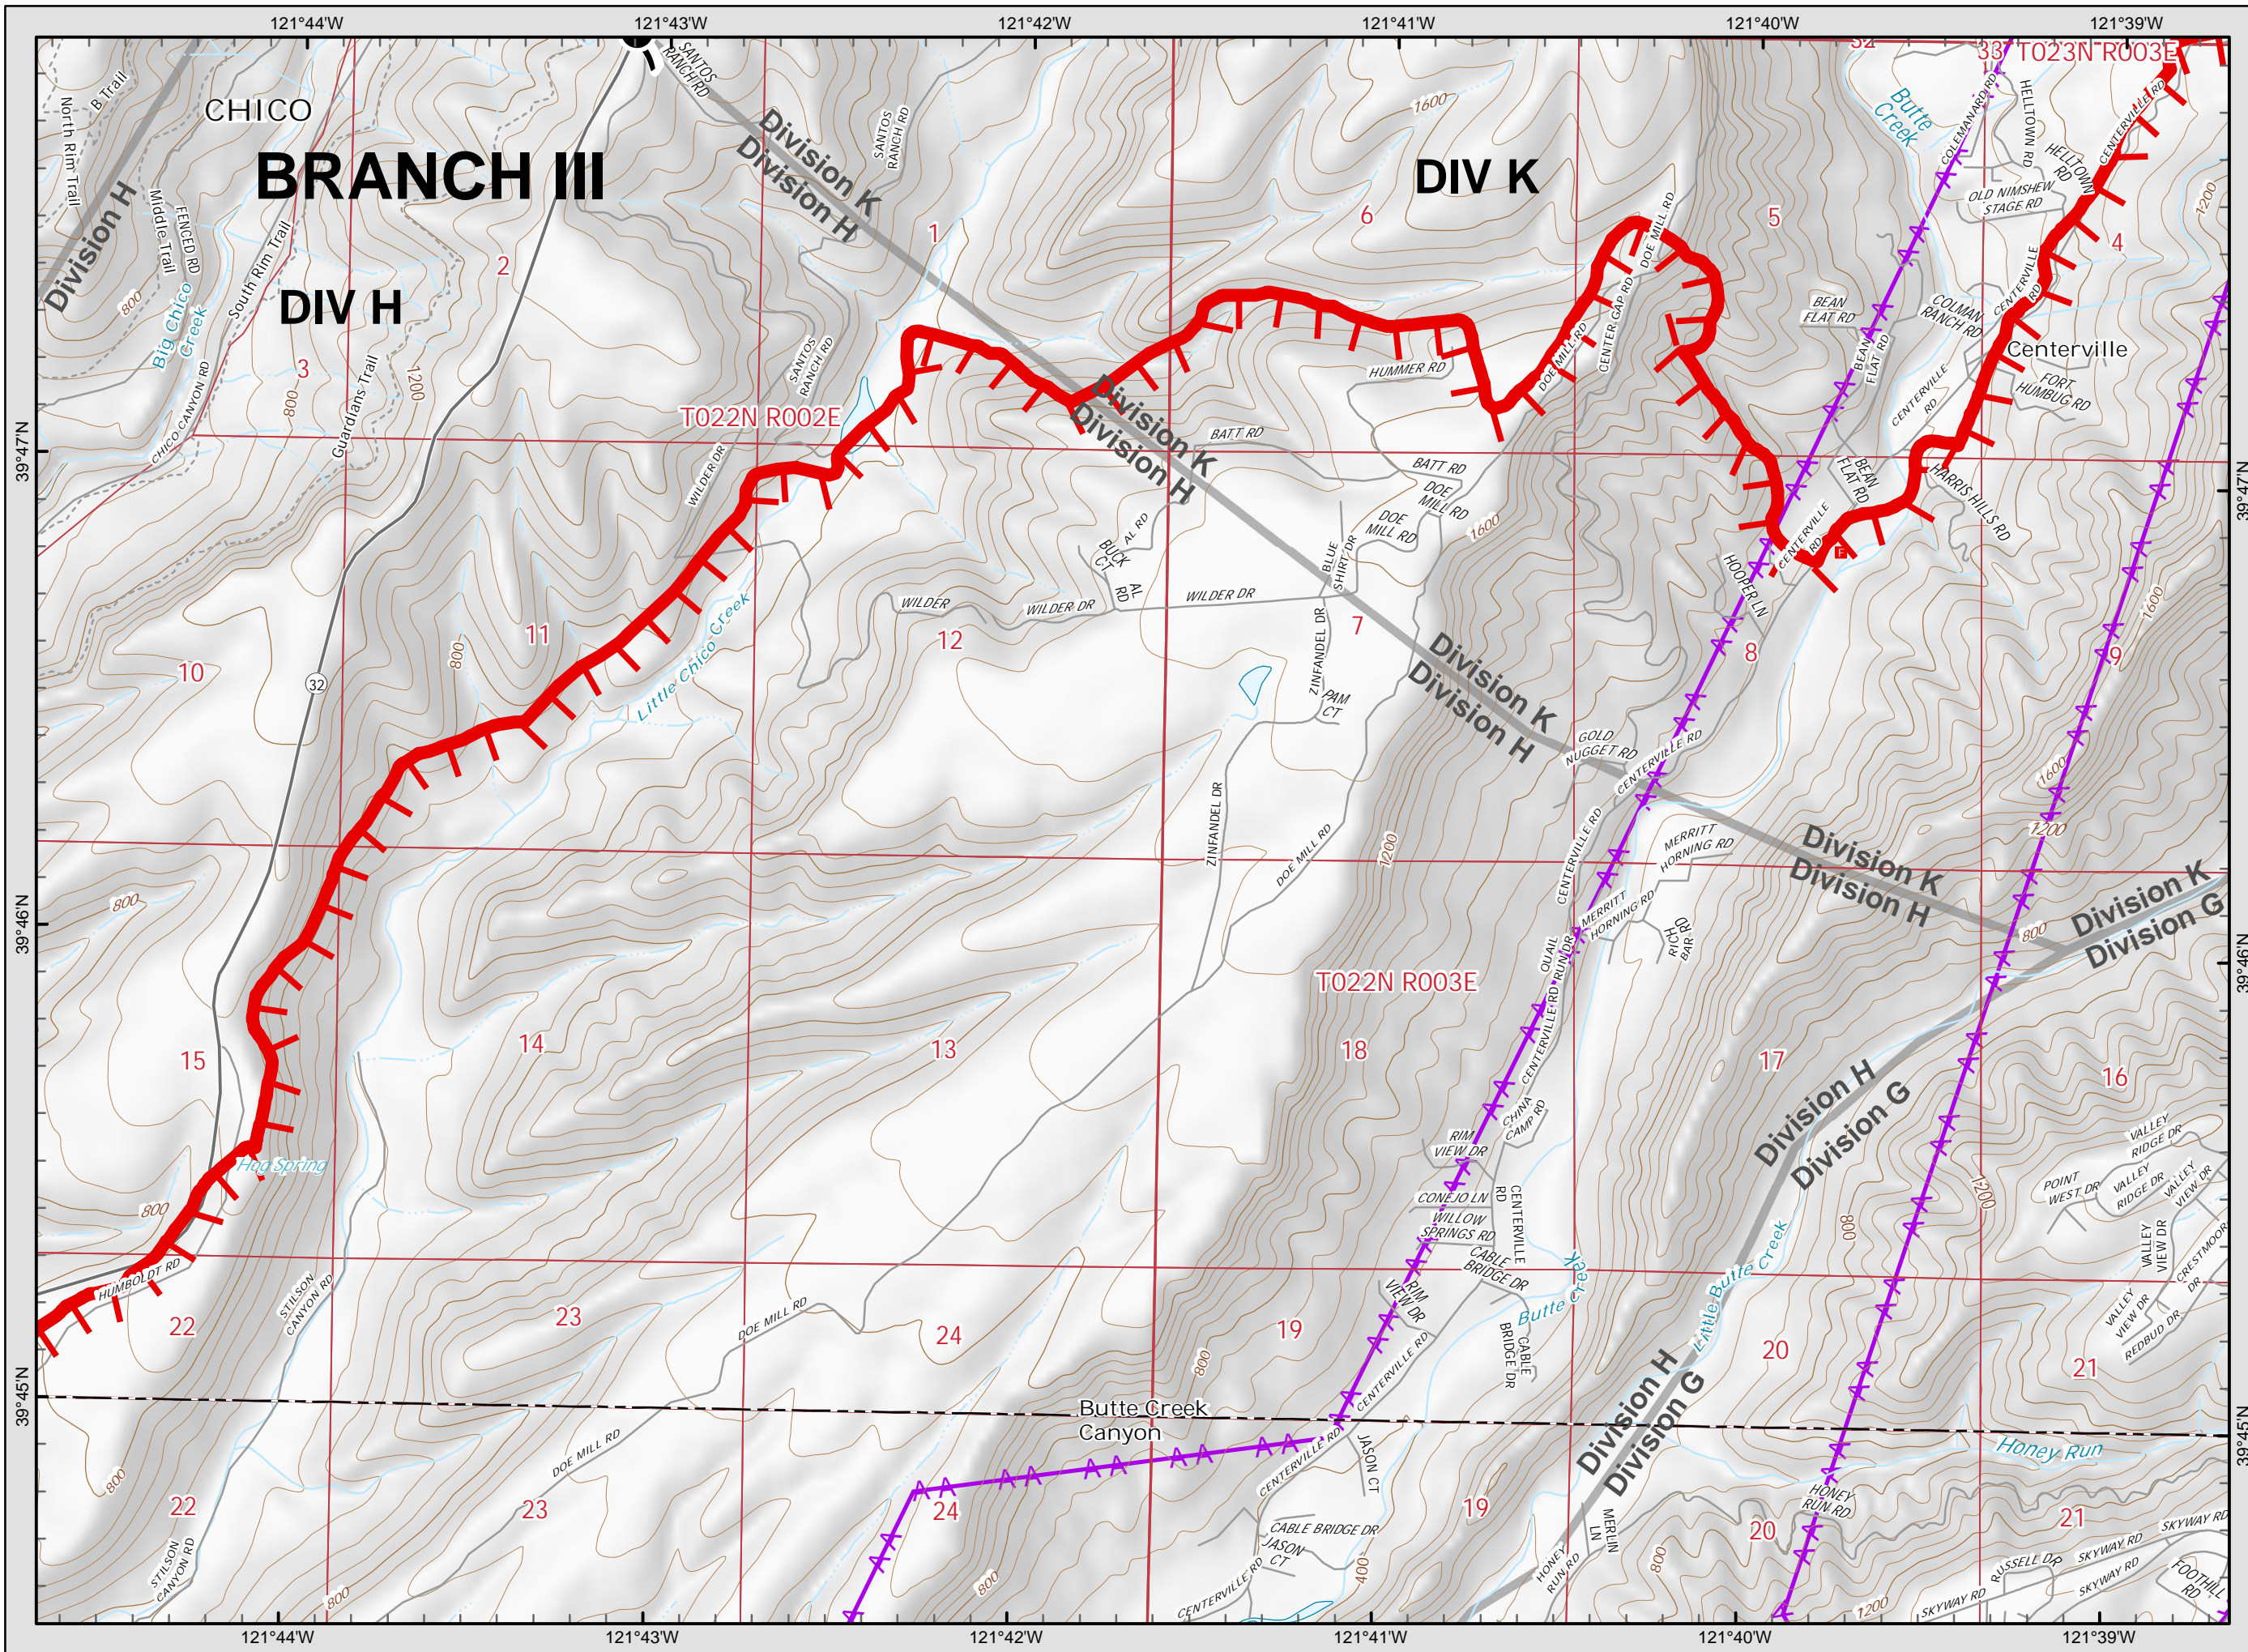

**Camp Incident**  
**CA-BTU-016737**  
**November 10, 2018**  
**IAP Map**

**Page 13**

**Legend**

- Division
- Branch
- Completed Line
- Uncontrolled Fire Edge
- Completed Dozer Line
- Proposed Dozer Line
- Drop Point
- Spot Fire
- Helispot
- Staging Area
- Water Source
- Incident Command Post