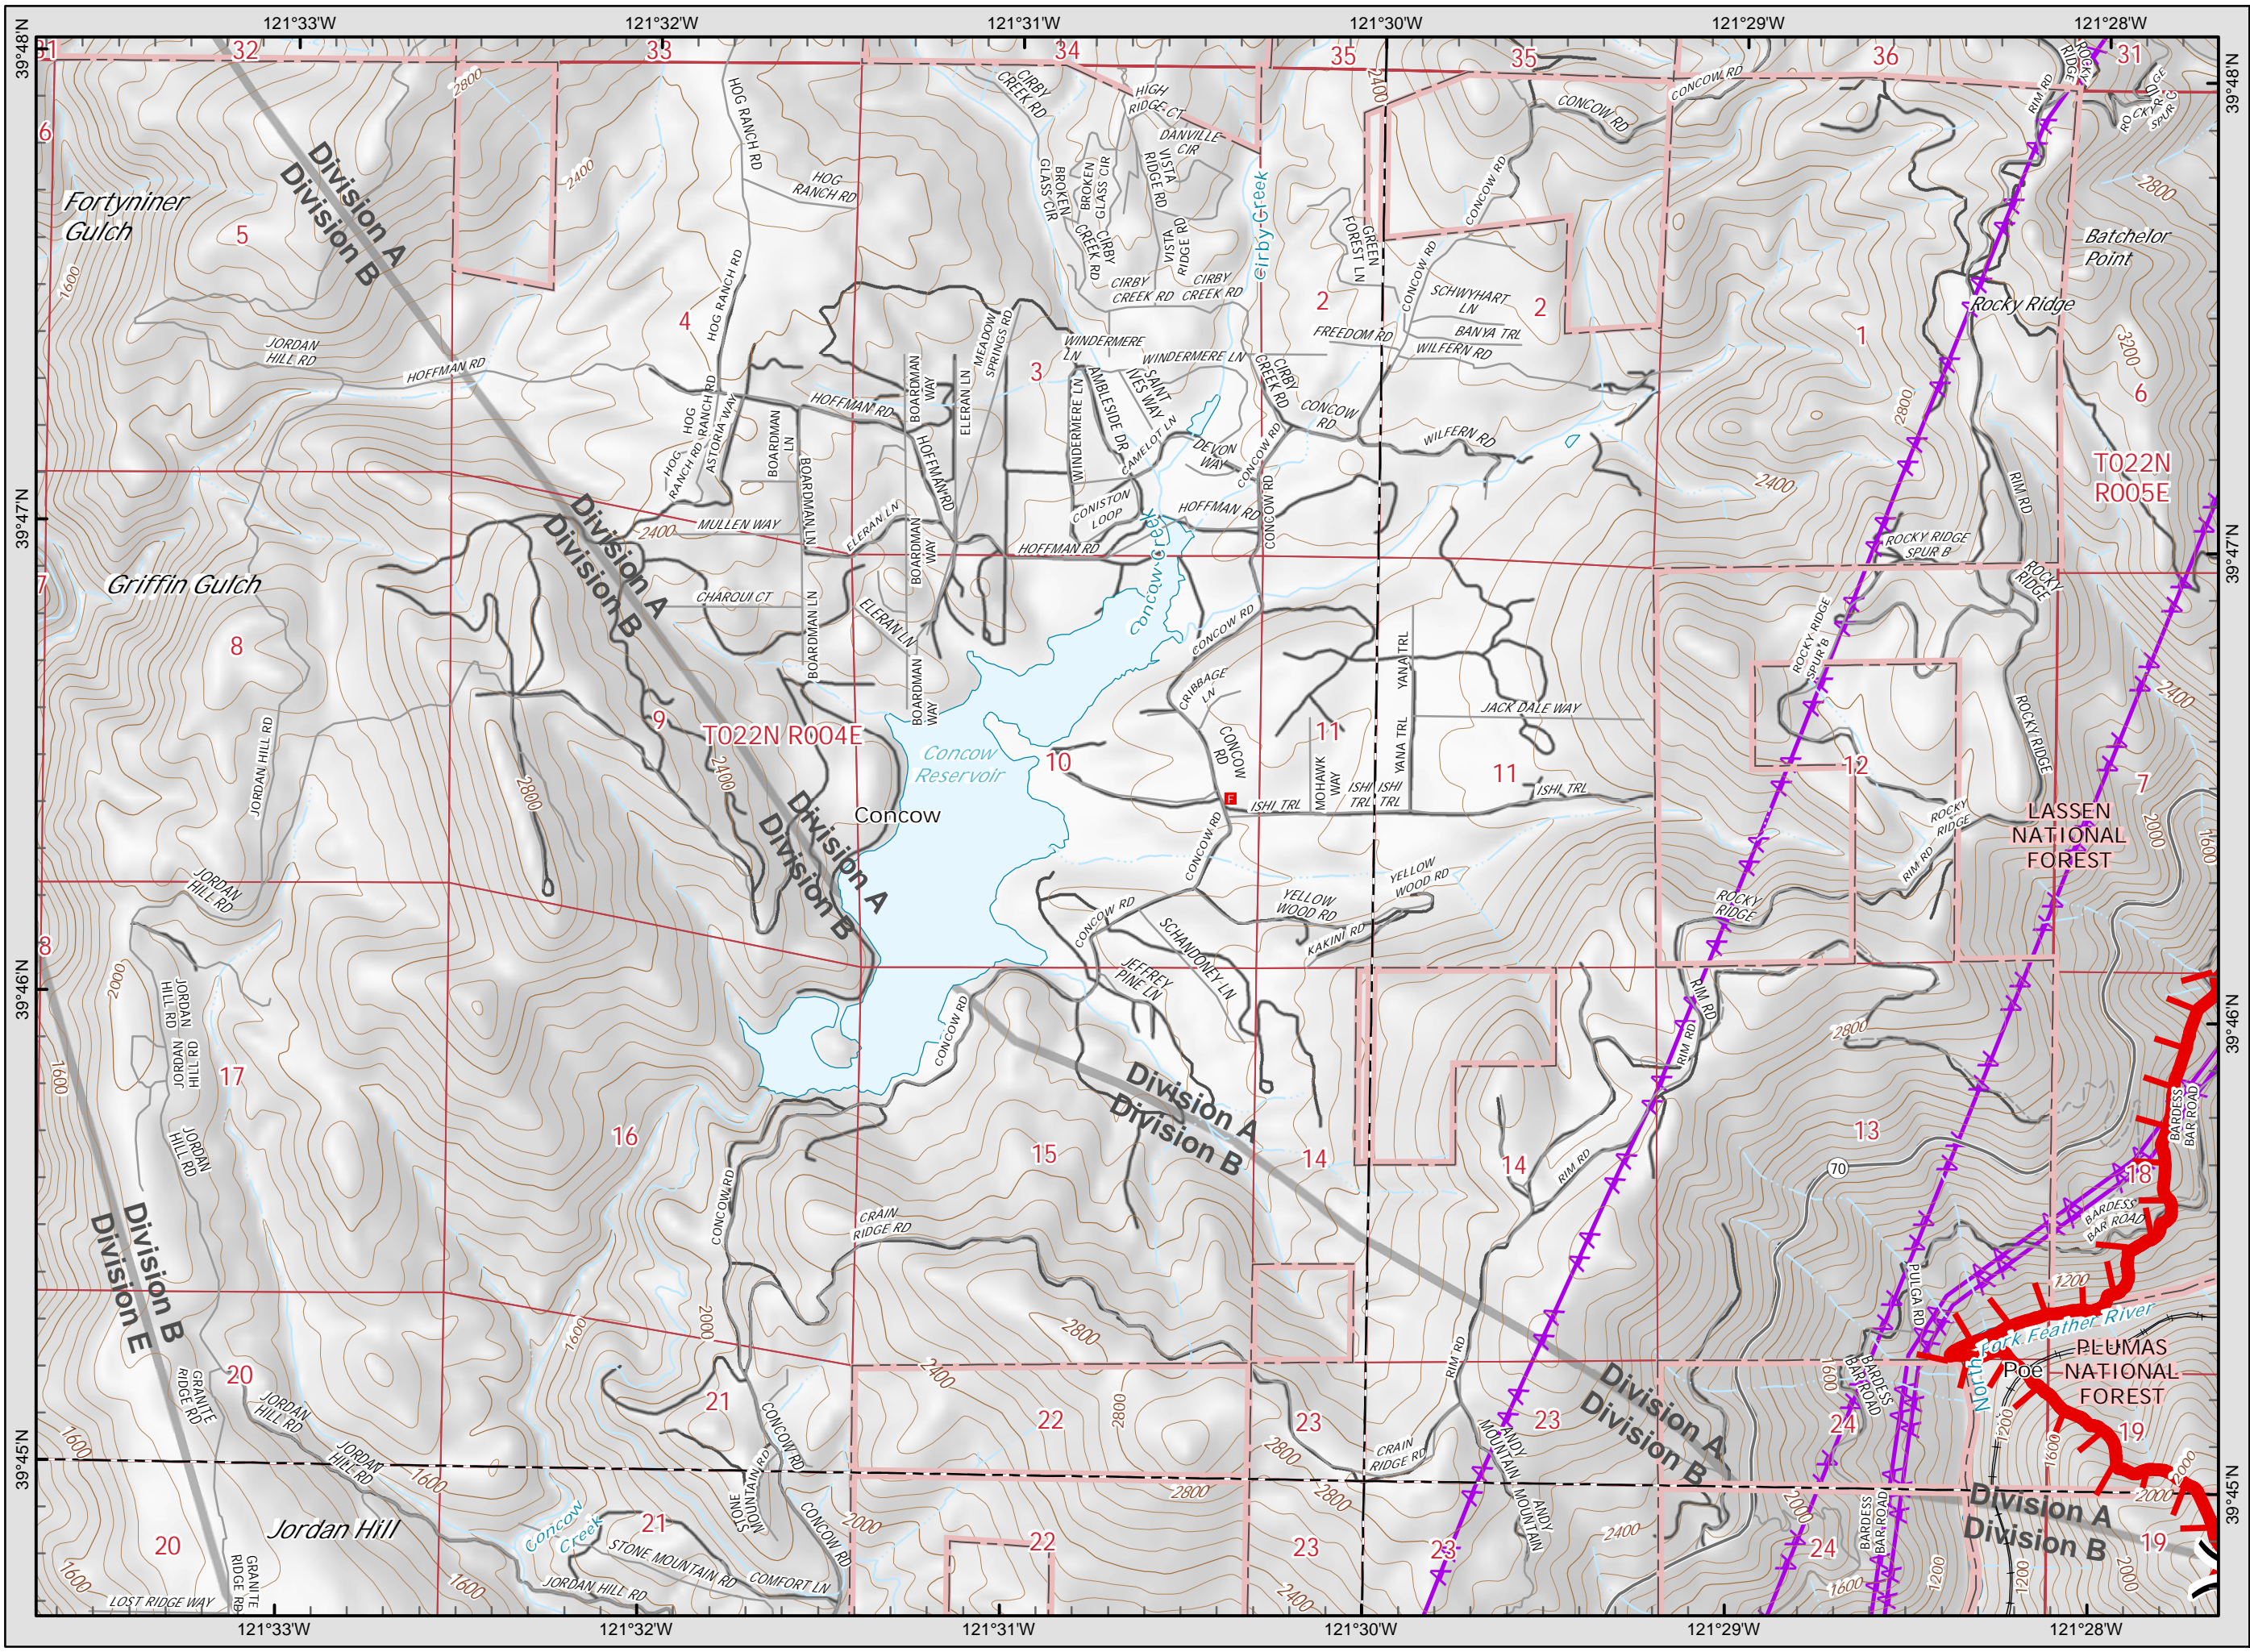

Camp Incident CA-BTU-016737 November 10, 2018 IAP Map

Page 12

1. **Legend**
2. Division
   - Branch
   - Completed Line
   - Uncontrolled Fire Edge
   - Completed Dozer Line
   - Proposed Dozer Line
   - Drop Point
   - Spot Fire
   - Helispot
   - Staging Area
   - Water Source
   - Incident Command Post