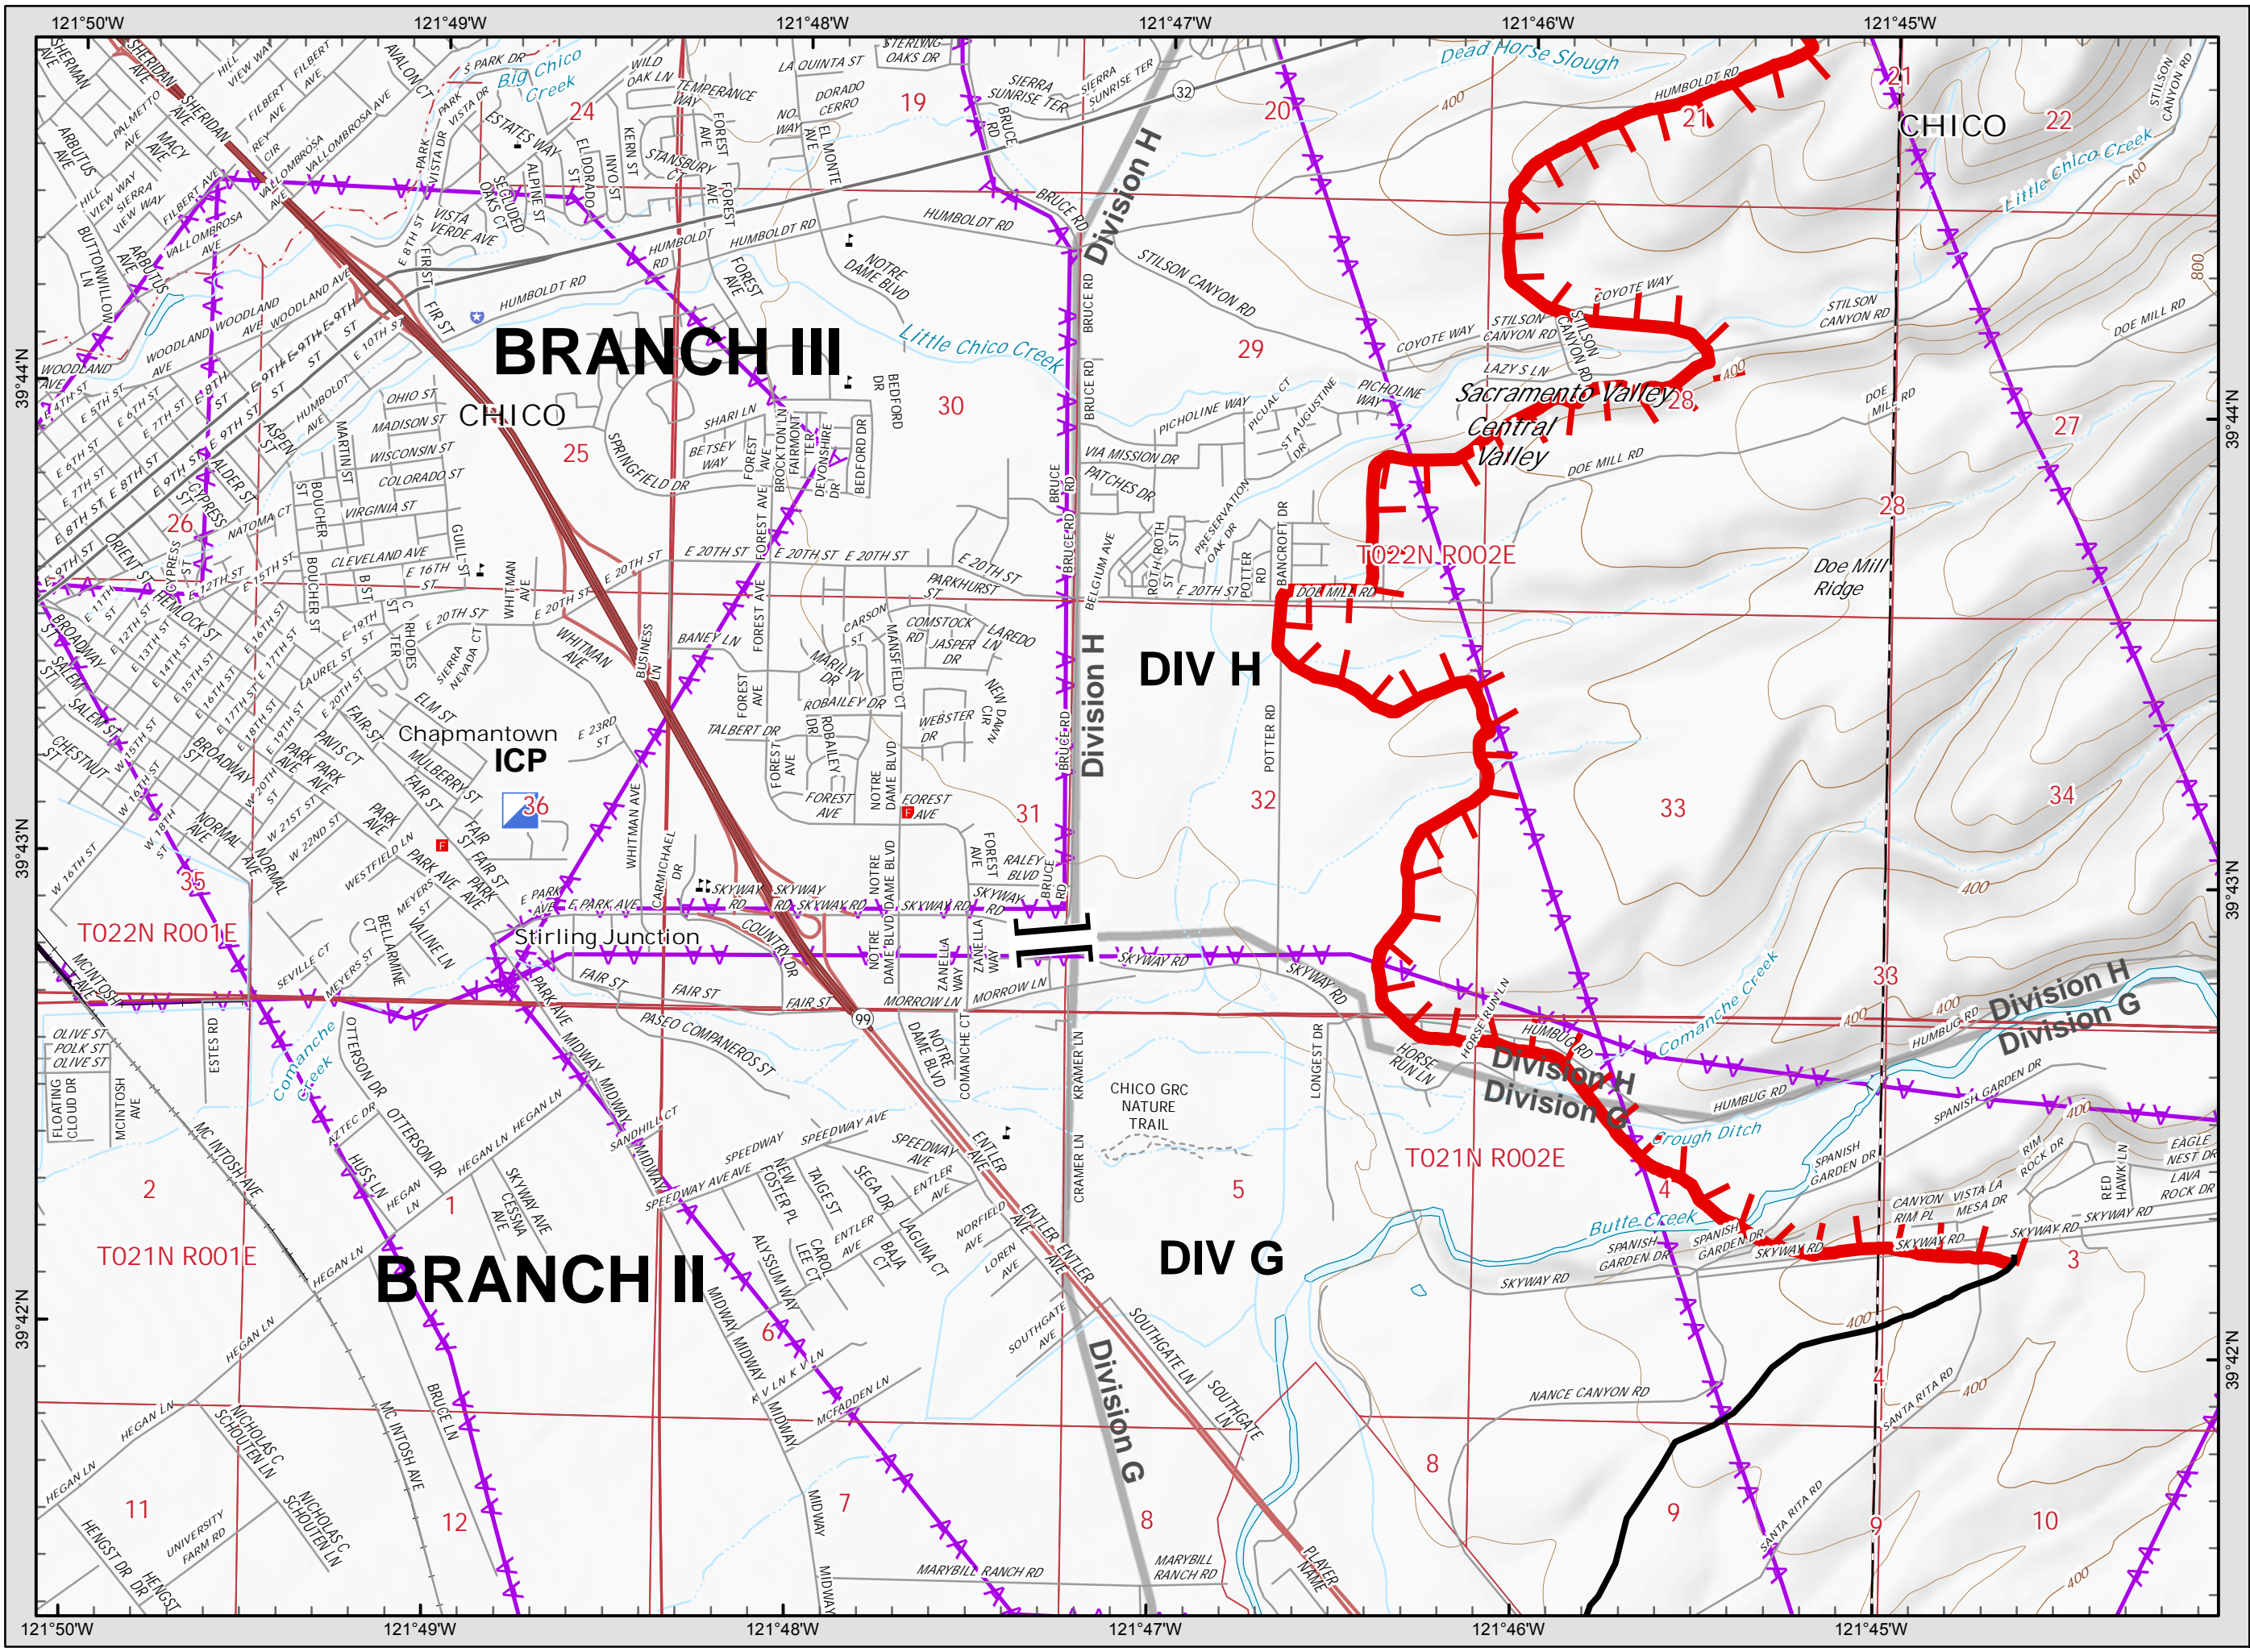

Camp Incident CA-BTU-016737 November 10, 2018 IAP Map

Page 16

Legend

- Division
- Branch
- Completed Line
- Uncontrolled Fire Edge
- Completed Dozer Line
- Proposed Dozer Line
- Drop Point
- Spot Fire
- Helispot
- Staging Area
- Water Source
- Incident Command Post