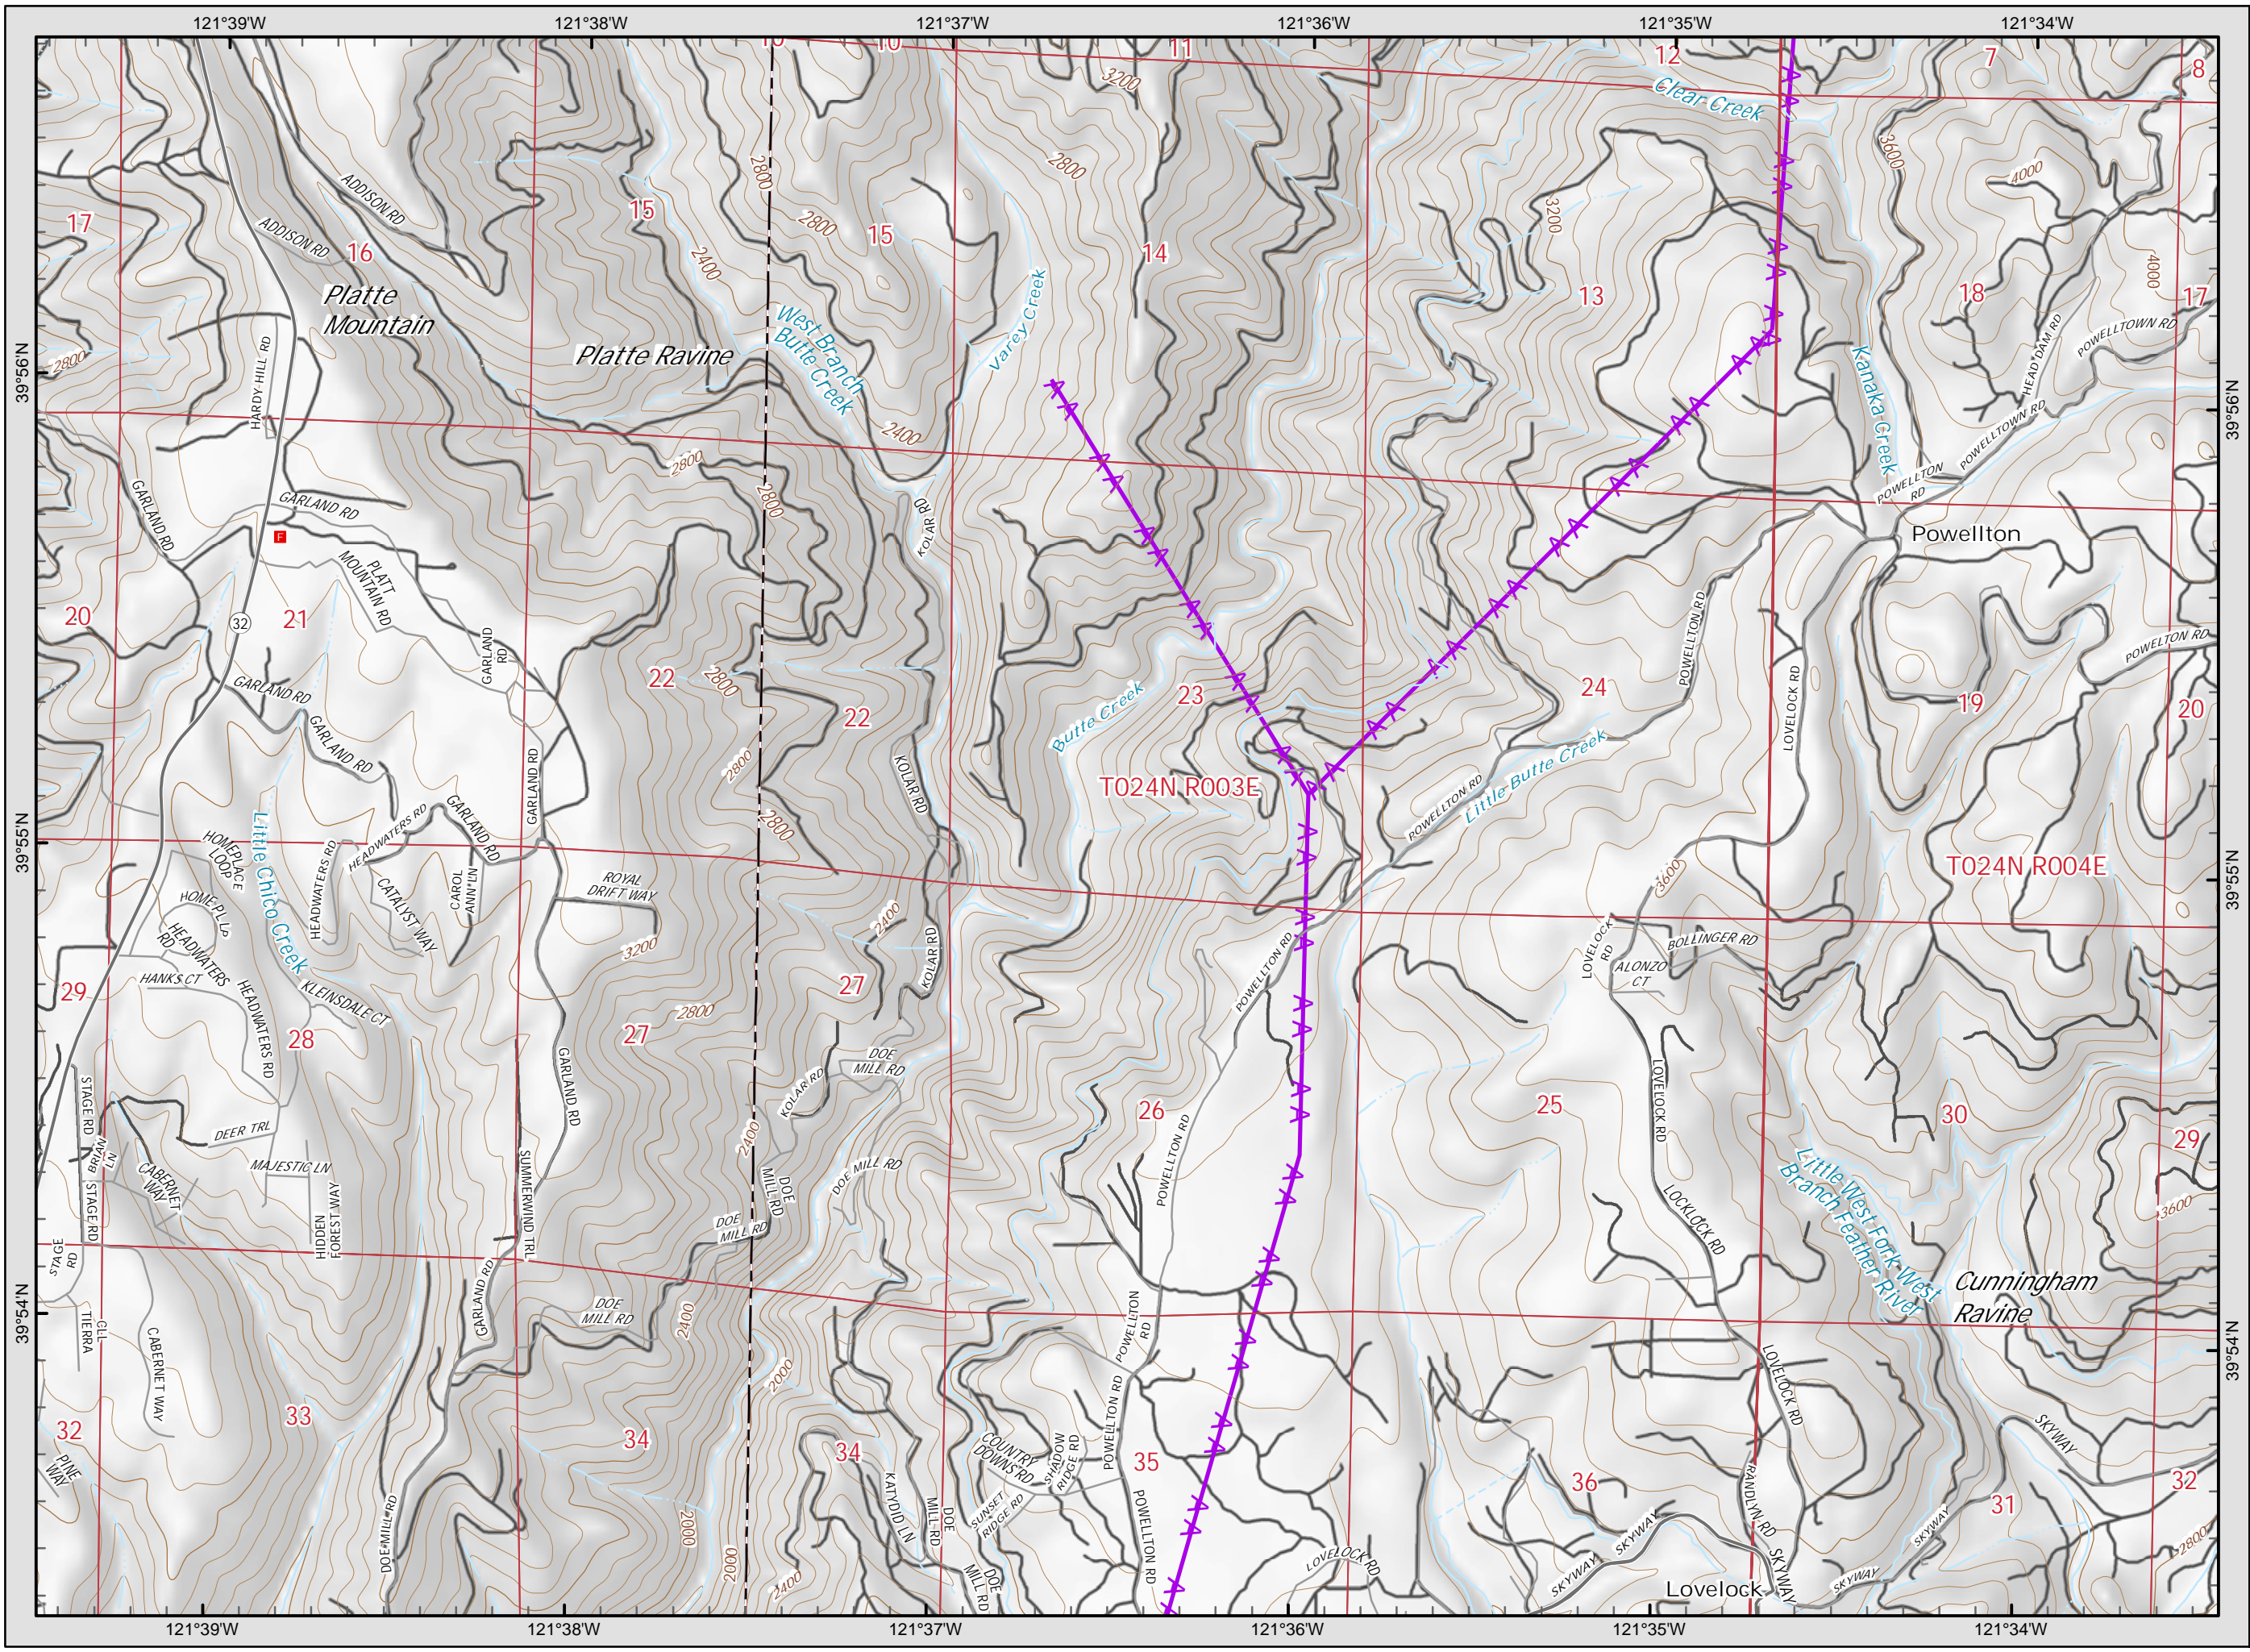

**Camp Incident**  
**CA-BTU-016737**  
**November 10, 2018**  
**IAP Map**

**Index**

**Legend**

- Division
- Branch
- Completed Line
- Uncontrolled Fire Edge
- Completed Dozer Line
- Proposed Dozer Line
- Drop Point
- Spot Fire
- Helispot
- Staging Area
- Water Source
- Incident Command Post

**Camp Incident**  
**CA-BTU-016737**  
**November 10, 2018**  
**IAP Map**

**Page 1**

**Legend**

- Division
- Branch
- Completed Line
- Uncontrolled Fire Edge
- Completed Dozer Line
- Proposed Dozer Line
- Drop Point
- Spot Fire
- Helispot
- Staging Area
- Water Source
- Incident Command Post