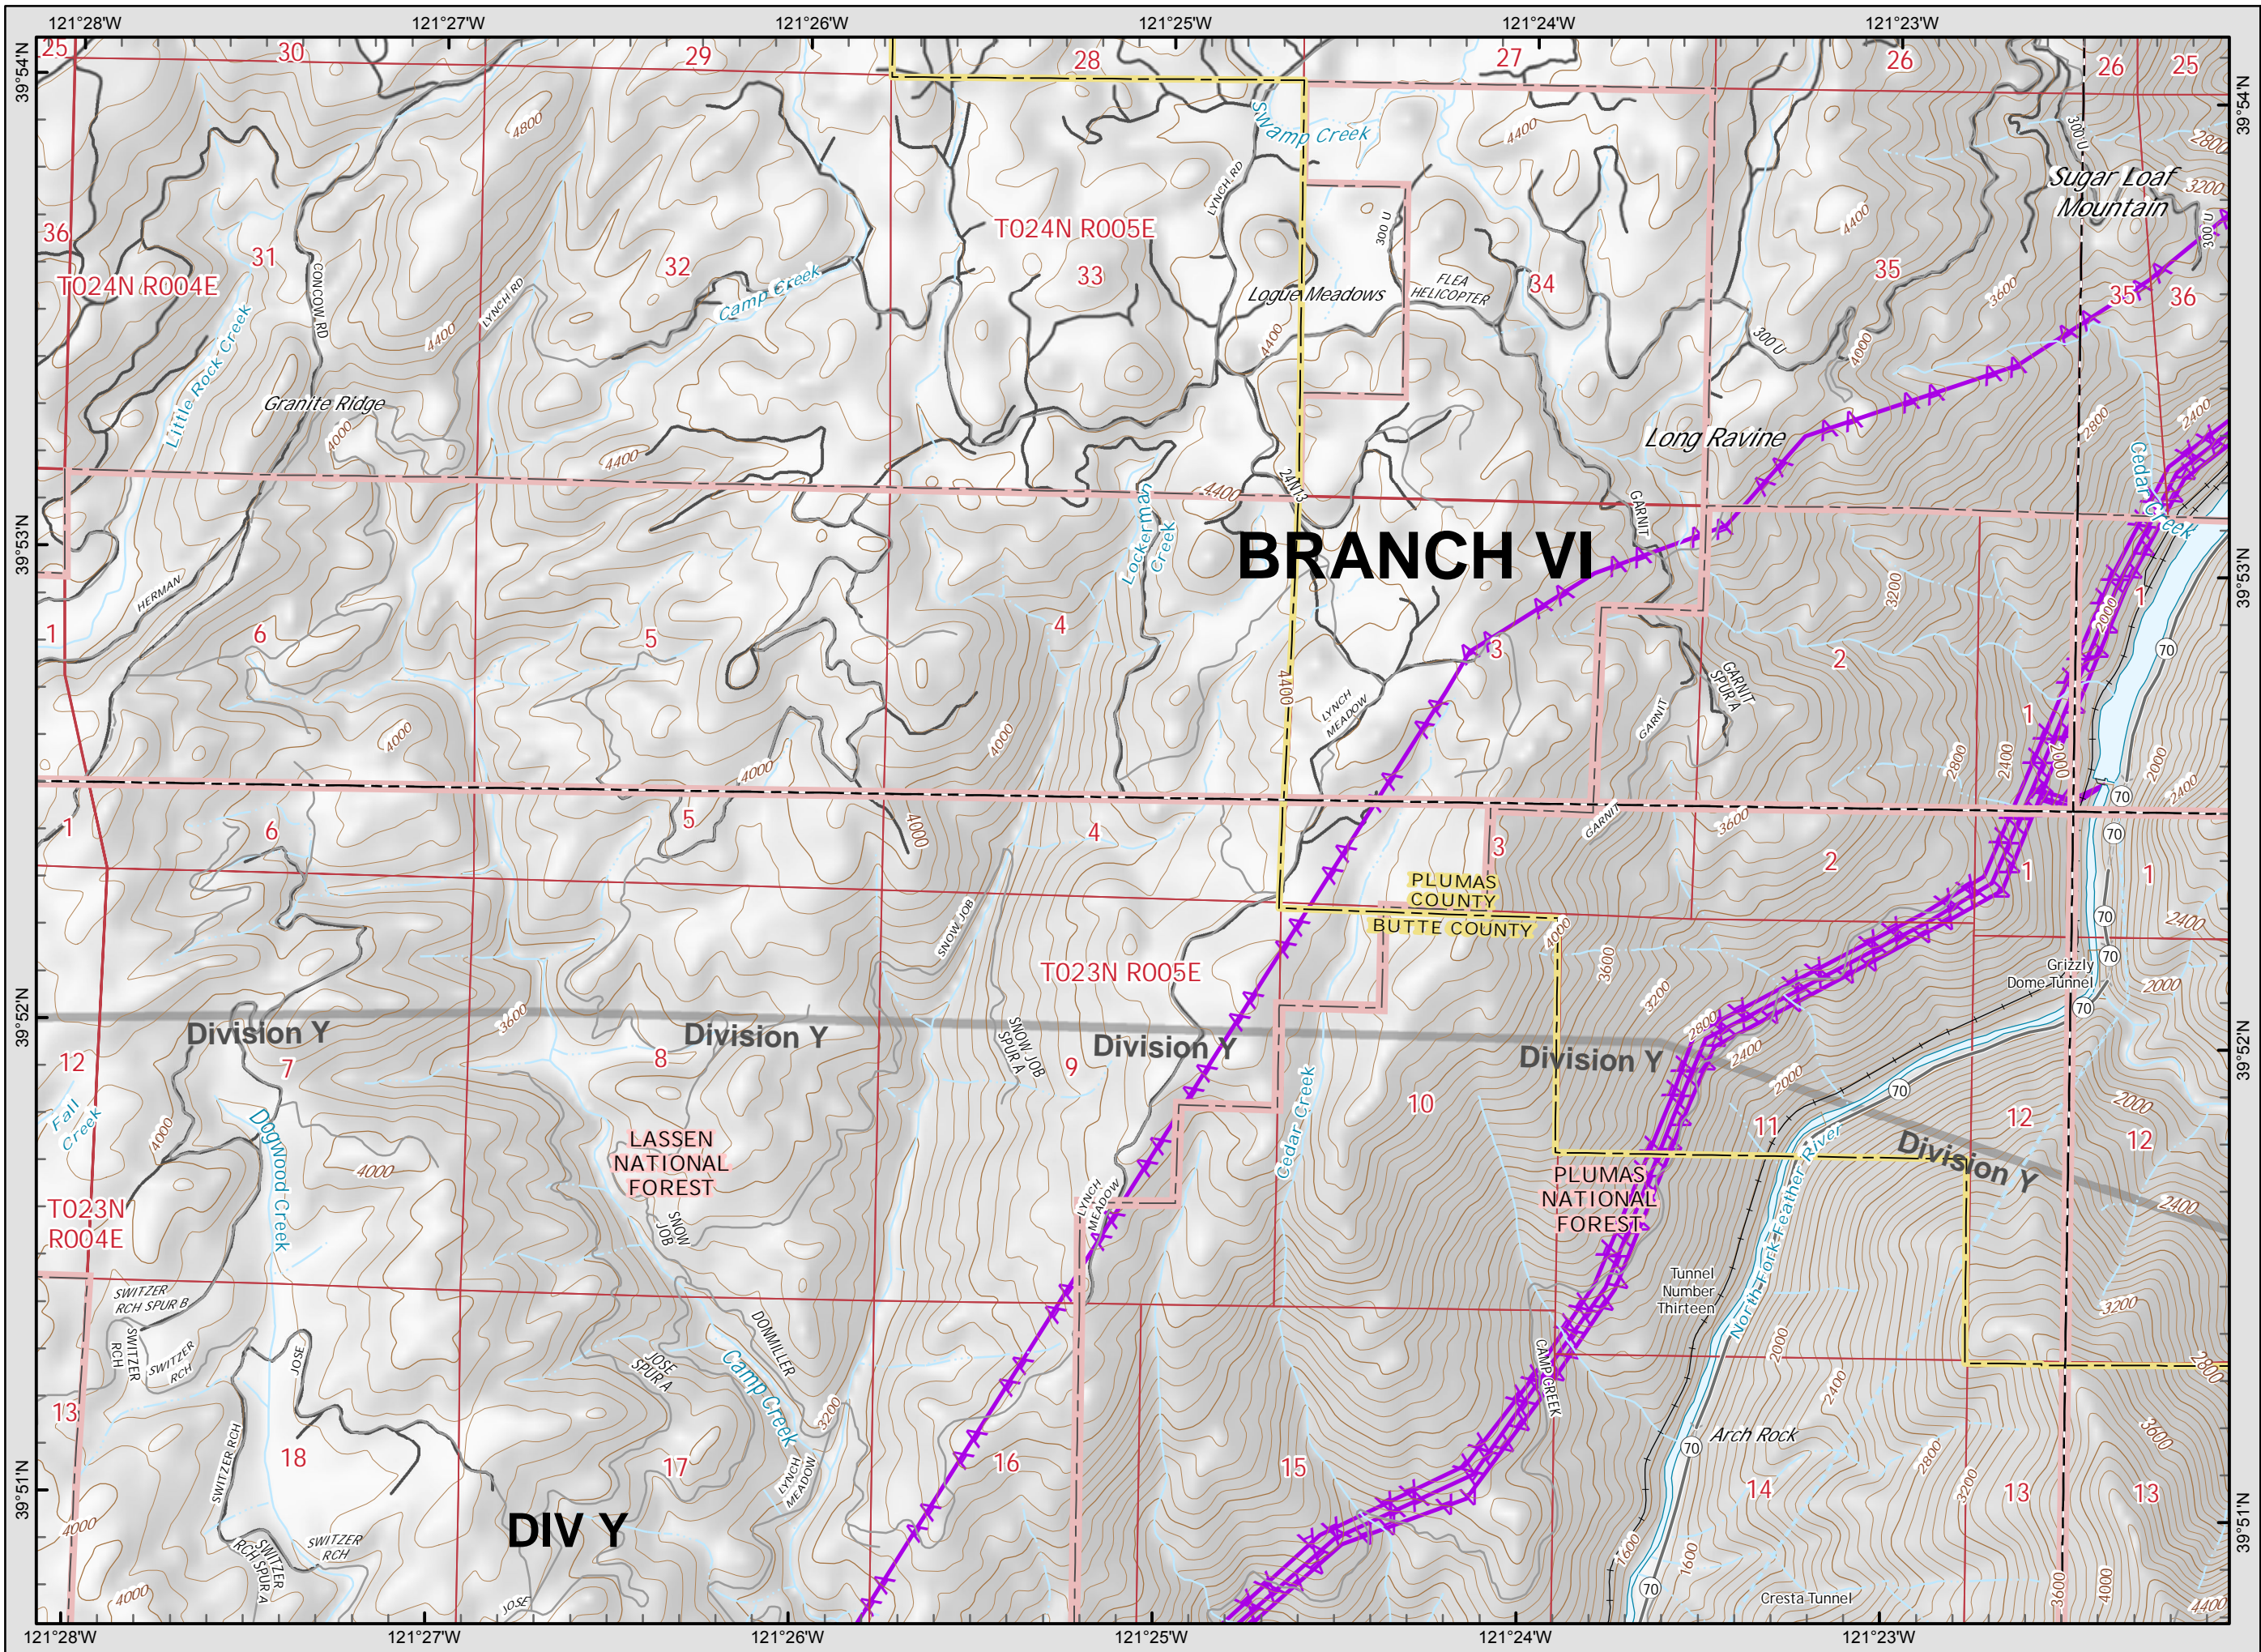

#### Legend

- Division
- Branch
- Completed Line
- Uncontrolled Fire Edge
- Completed Dozer Line
- Proposed Dozer Line
- Drop Point
- Spot Fire
- Helispot
- Staging Area
- Water Source
- Incident Command Post

**Camp Incident**  
**CA-BTU-016737**  
**November 10, 2018**  
**IAP Map**

**Page 3**

- Legend**
- ( ) Division
  - [ ] Branch
  - Completed Line
  - Uncontrolled Fire Edge
  - XXXXX Completed Dozer Line
  - X•• Proposed Dozer Line
  - Drop Point
  - ♂ Spot Fire
  - Helispot
  - ⊙ Staging Area
  - ⊙ Water Source
  - ▣ Incident Command Post