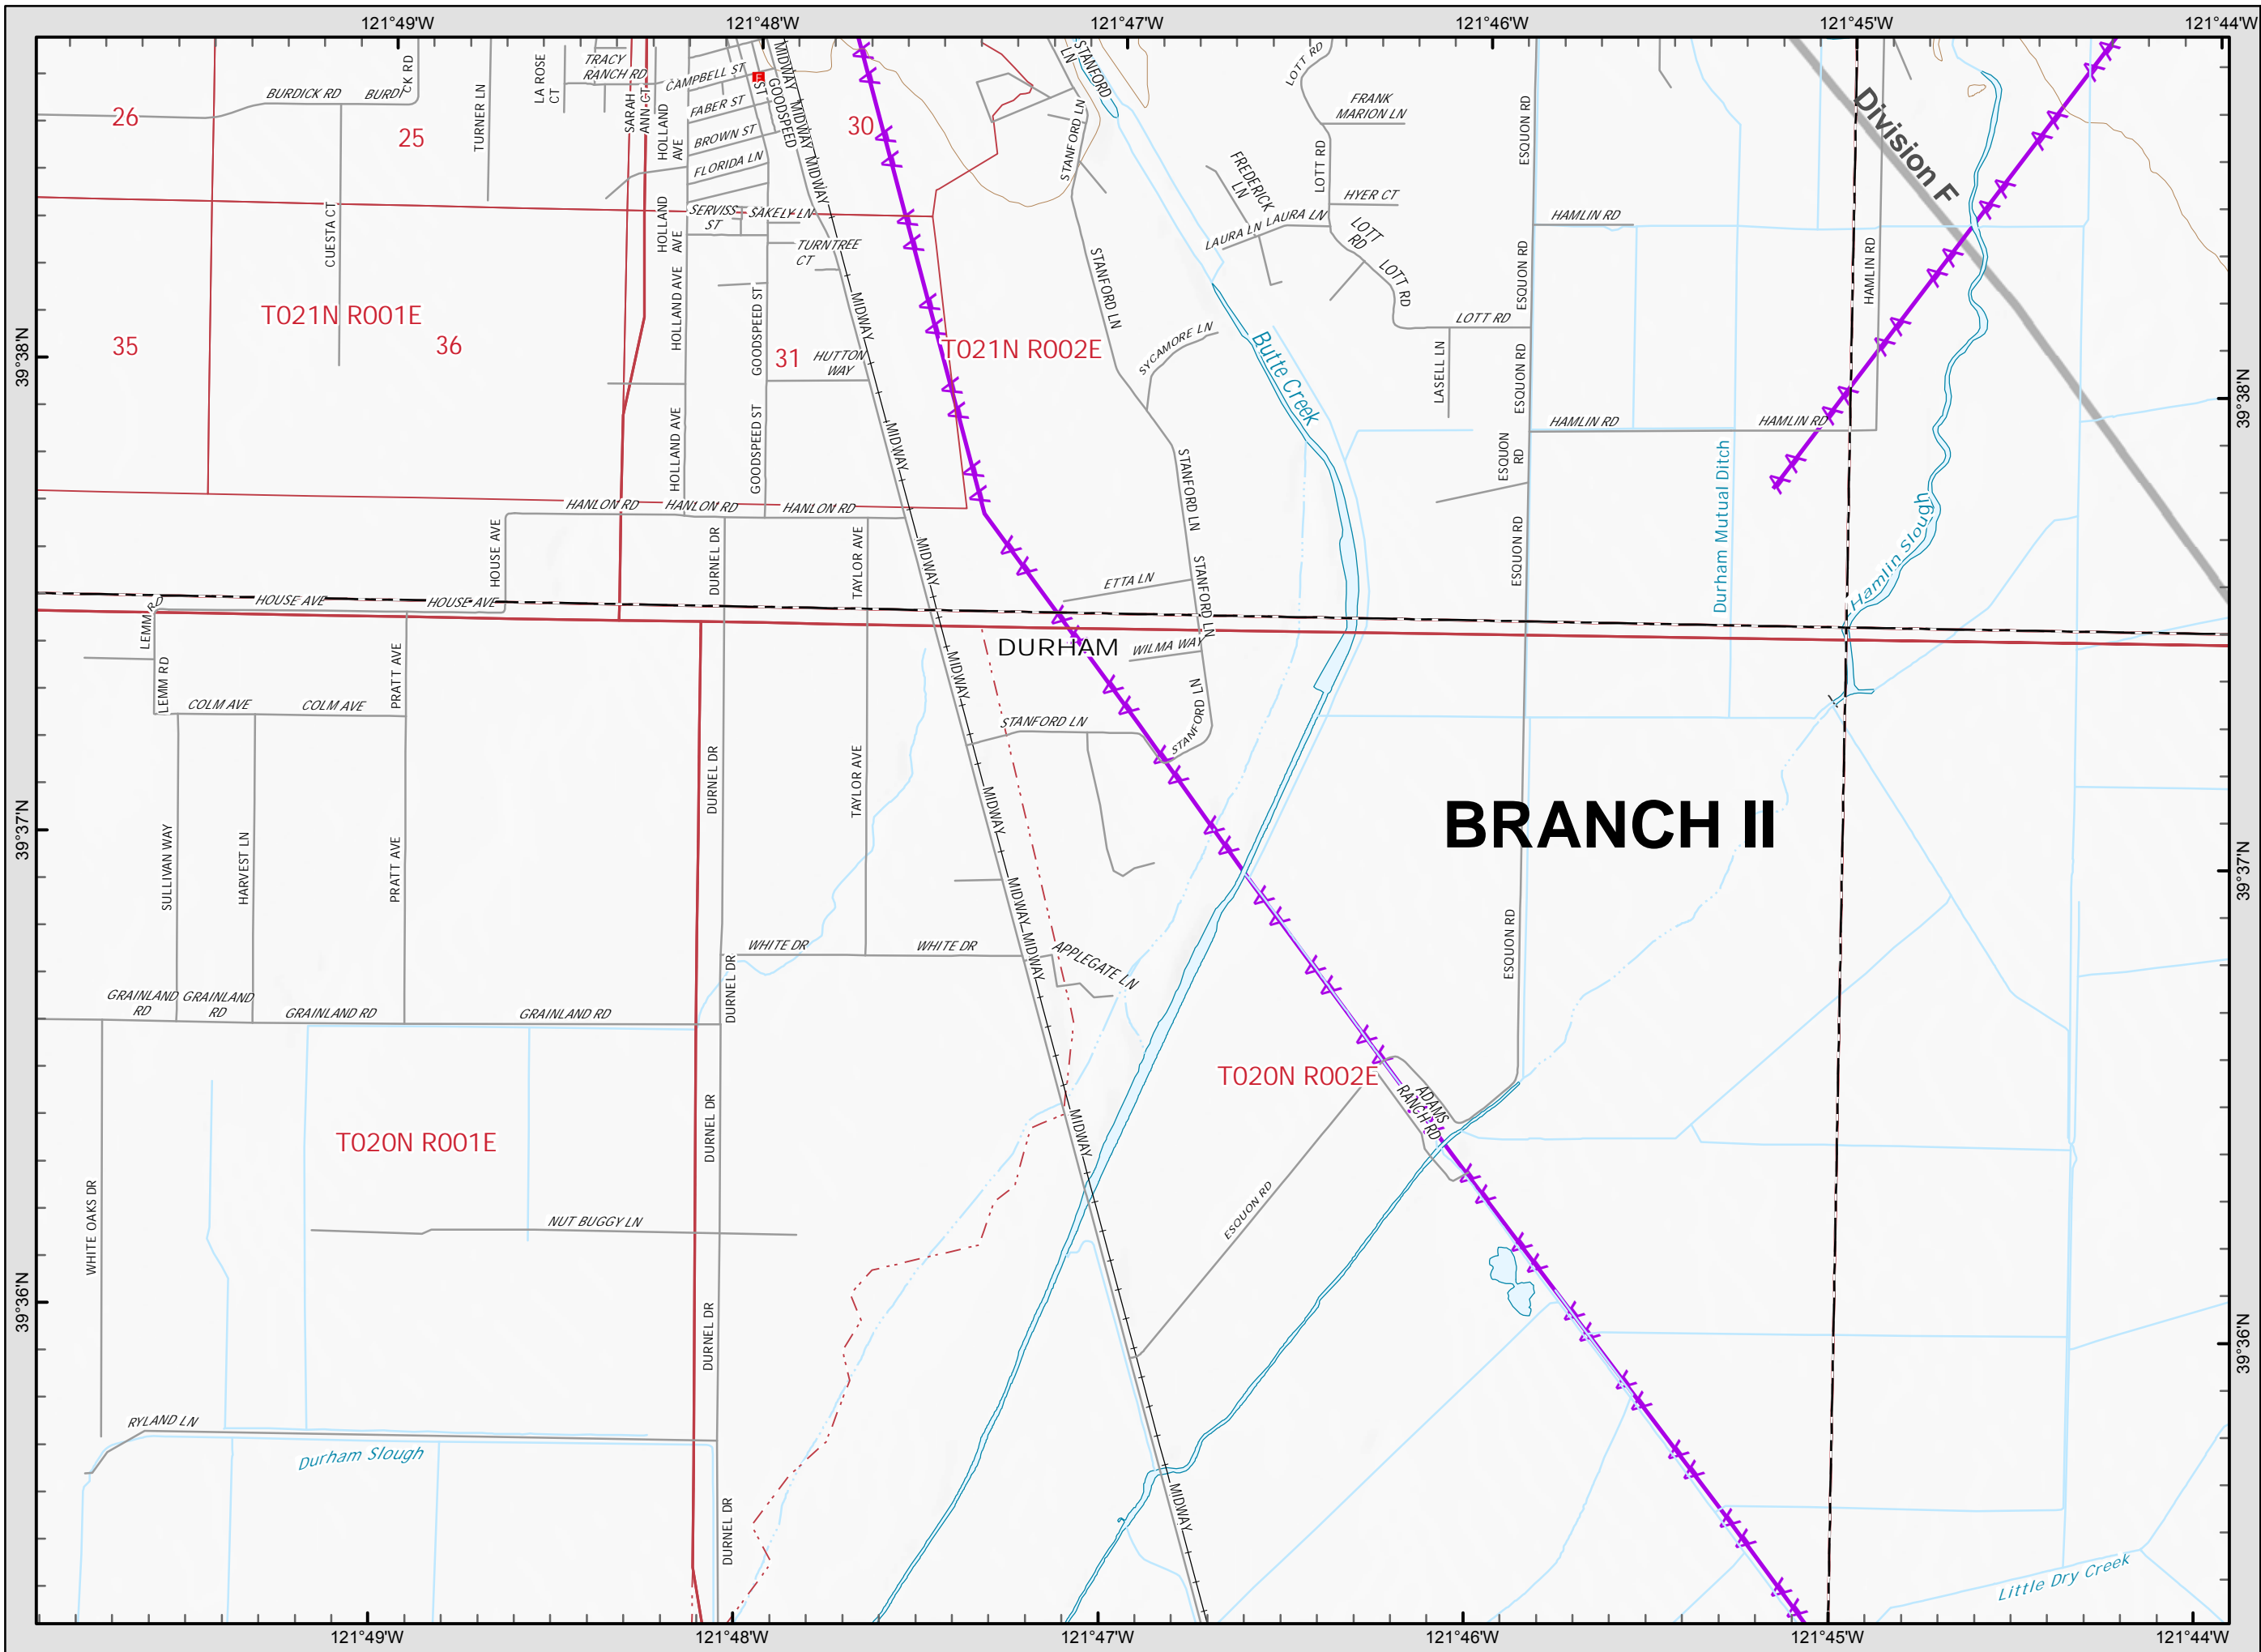

**Camp Incident**  
**CA-BTU-016737**  
**November 10, 2018**  
**IAP Map**

**Page 24**

- Legend**
- Division
  - Branch
  - Completed Line
  - Uncontrolled Fire Edge
  - Completed Dozer Line
  - Proposed Dozer Line
  - Drop Point
  - Spot Fire
  - Helispot
  - Staging Area
  - Water Source
  - Incident Command Post