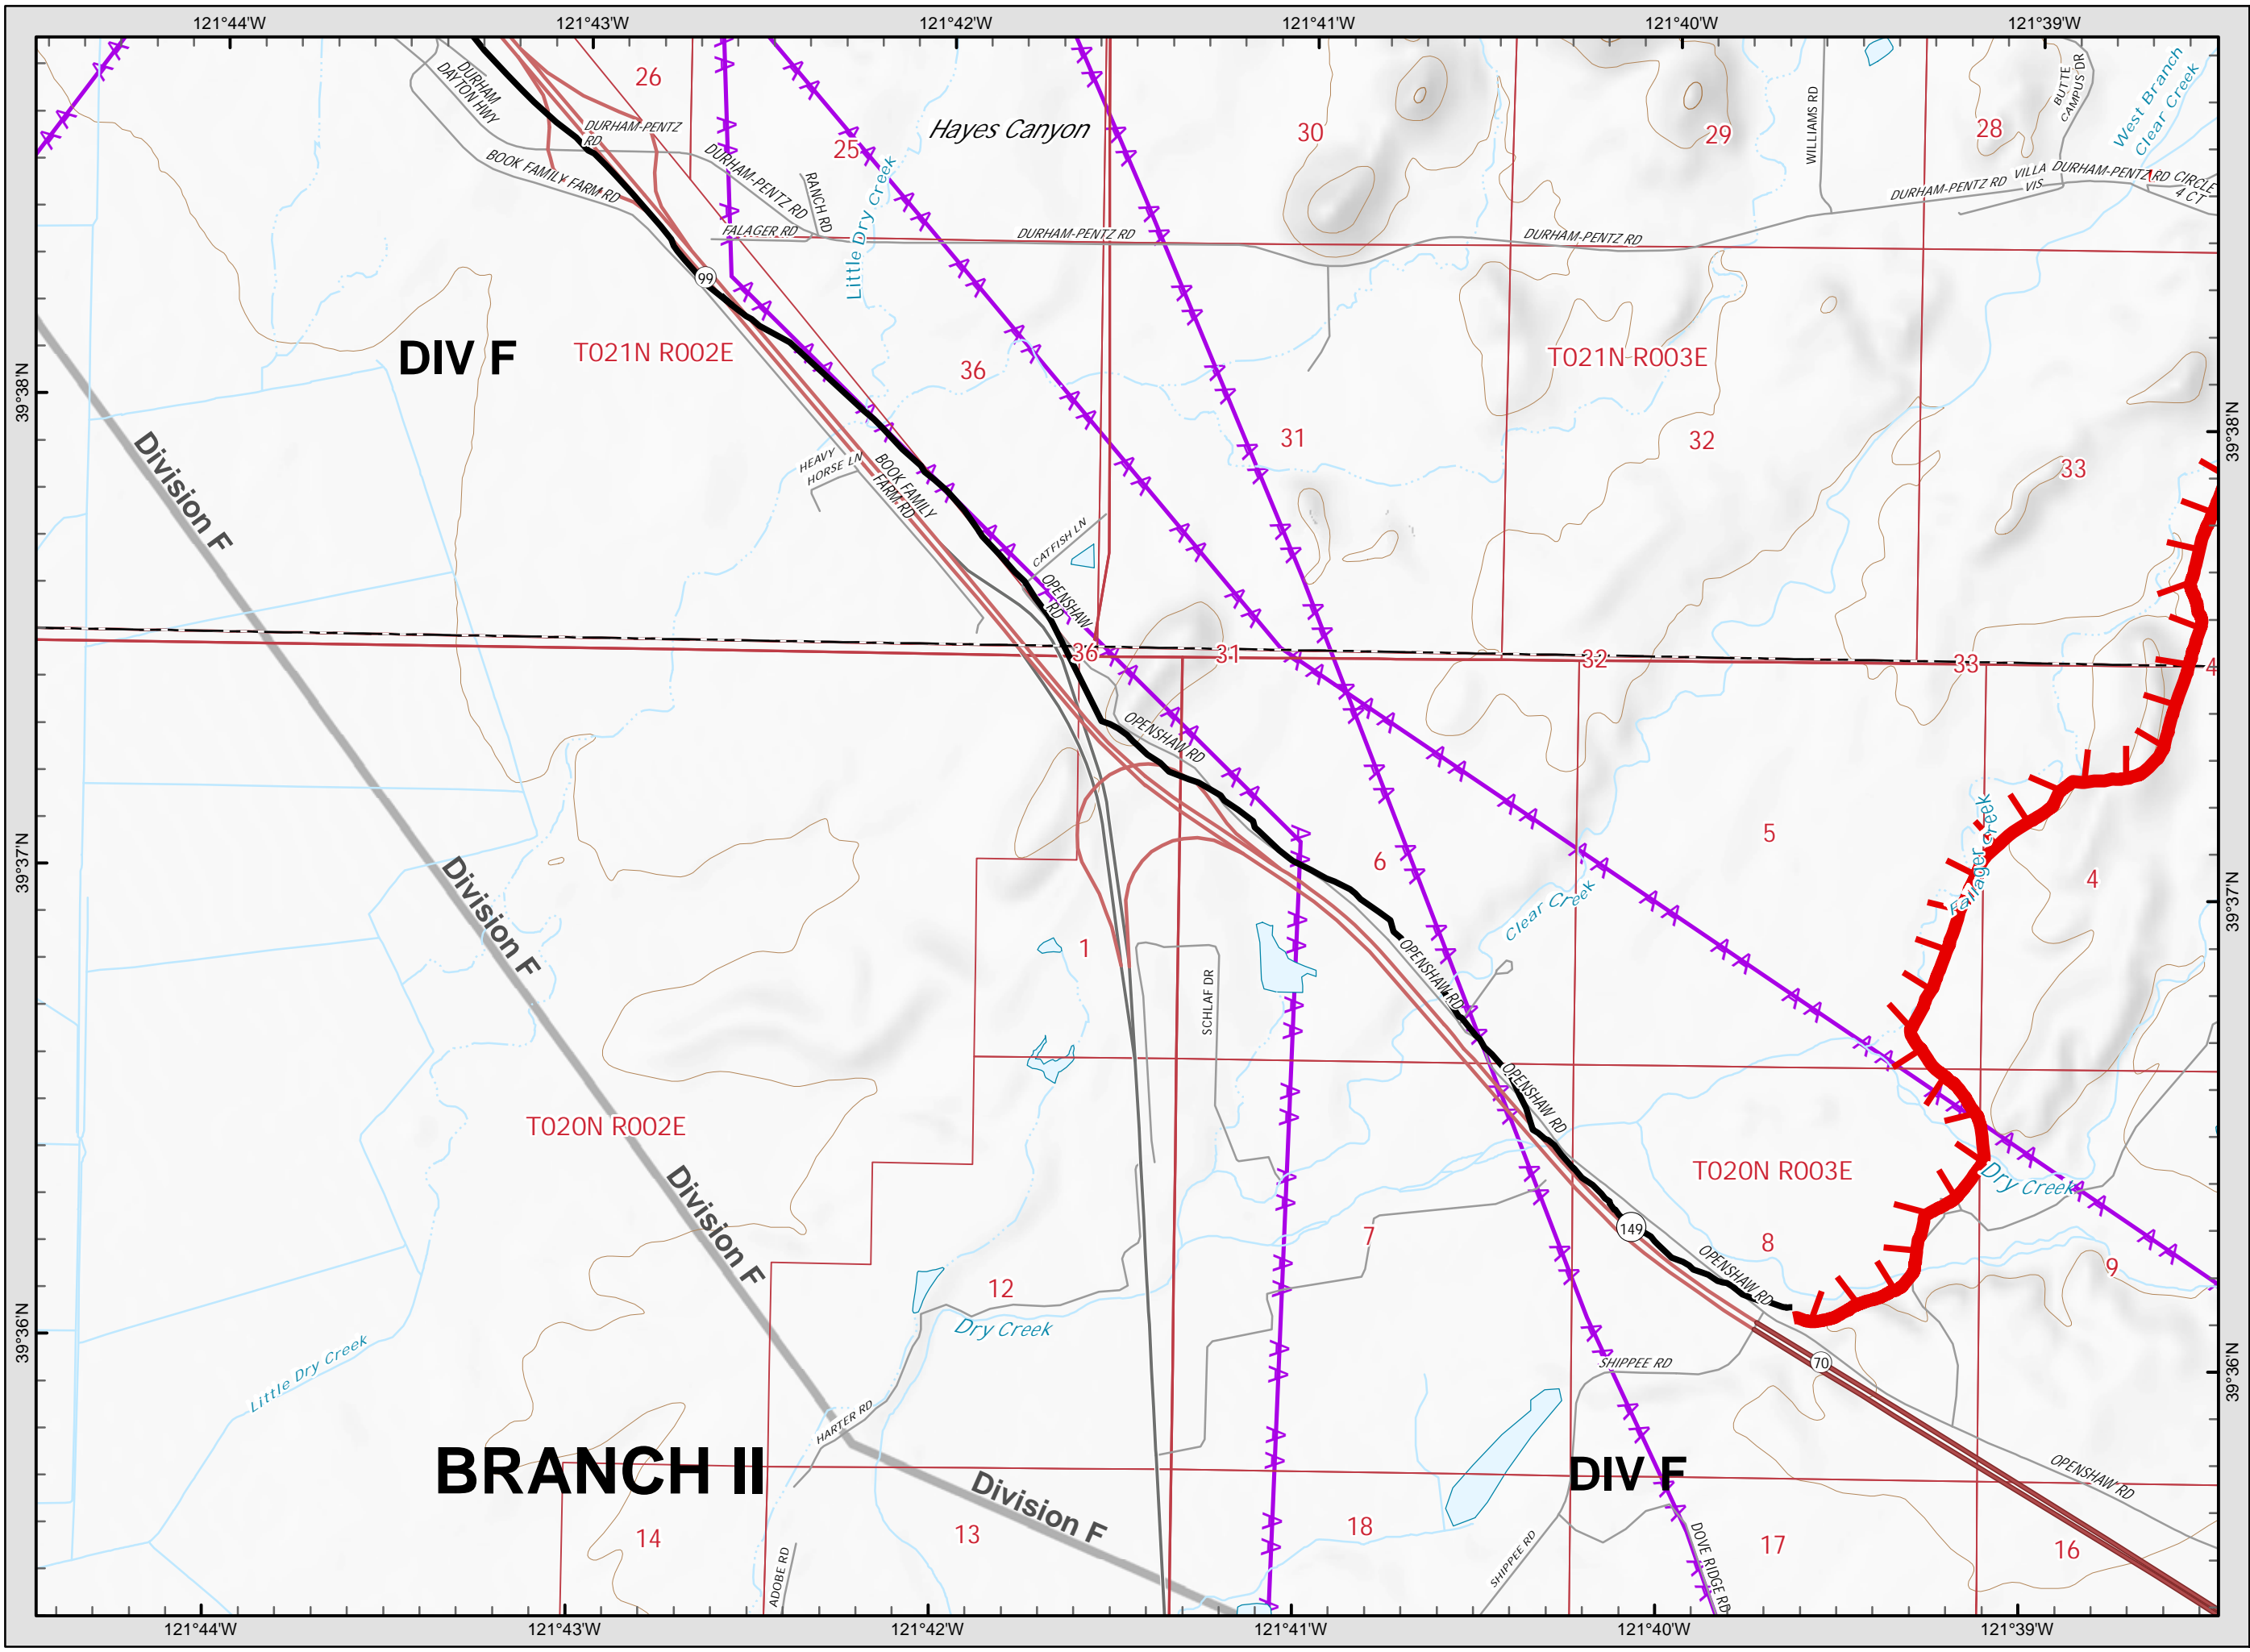

Camp Incident CA-BTU-016737 November 10, 2018 IAP Map

Page 26

1. **Legend**
2. Division
   - Branch
   - Completed Line
   - Uncontrolled Fire Edge
   - Completed Dozer Line
   - Proposed Dozer Line
   - Drop Point
   - Spot Fire
   - Helispot
   - Staging Area
   - Water Source
   - Incident Command Post