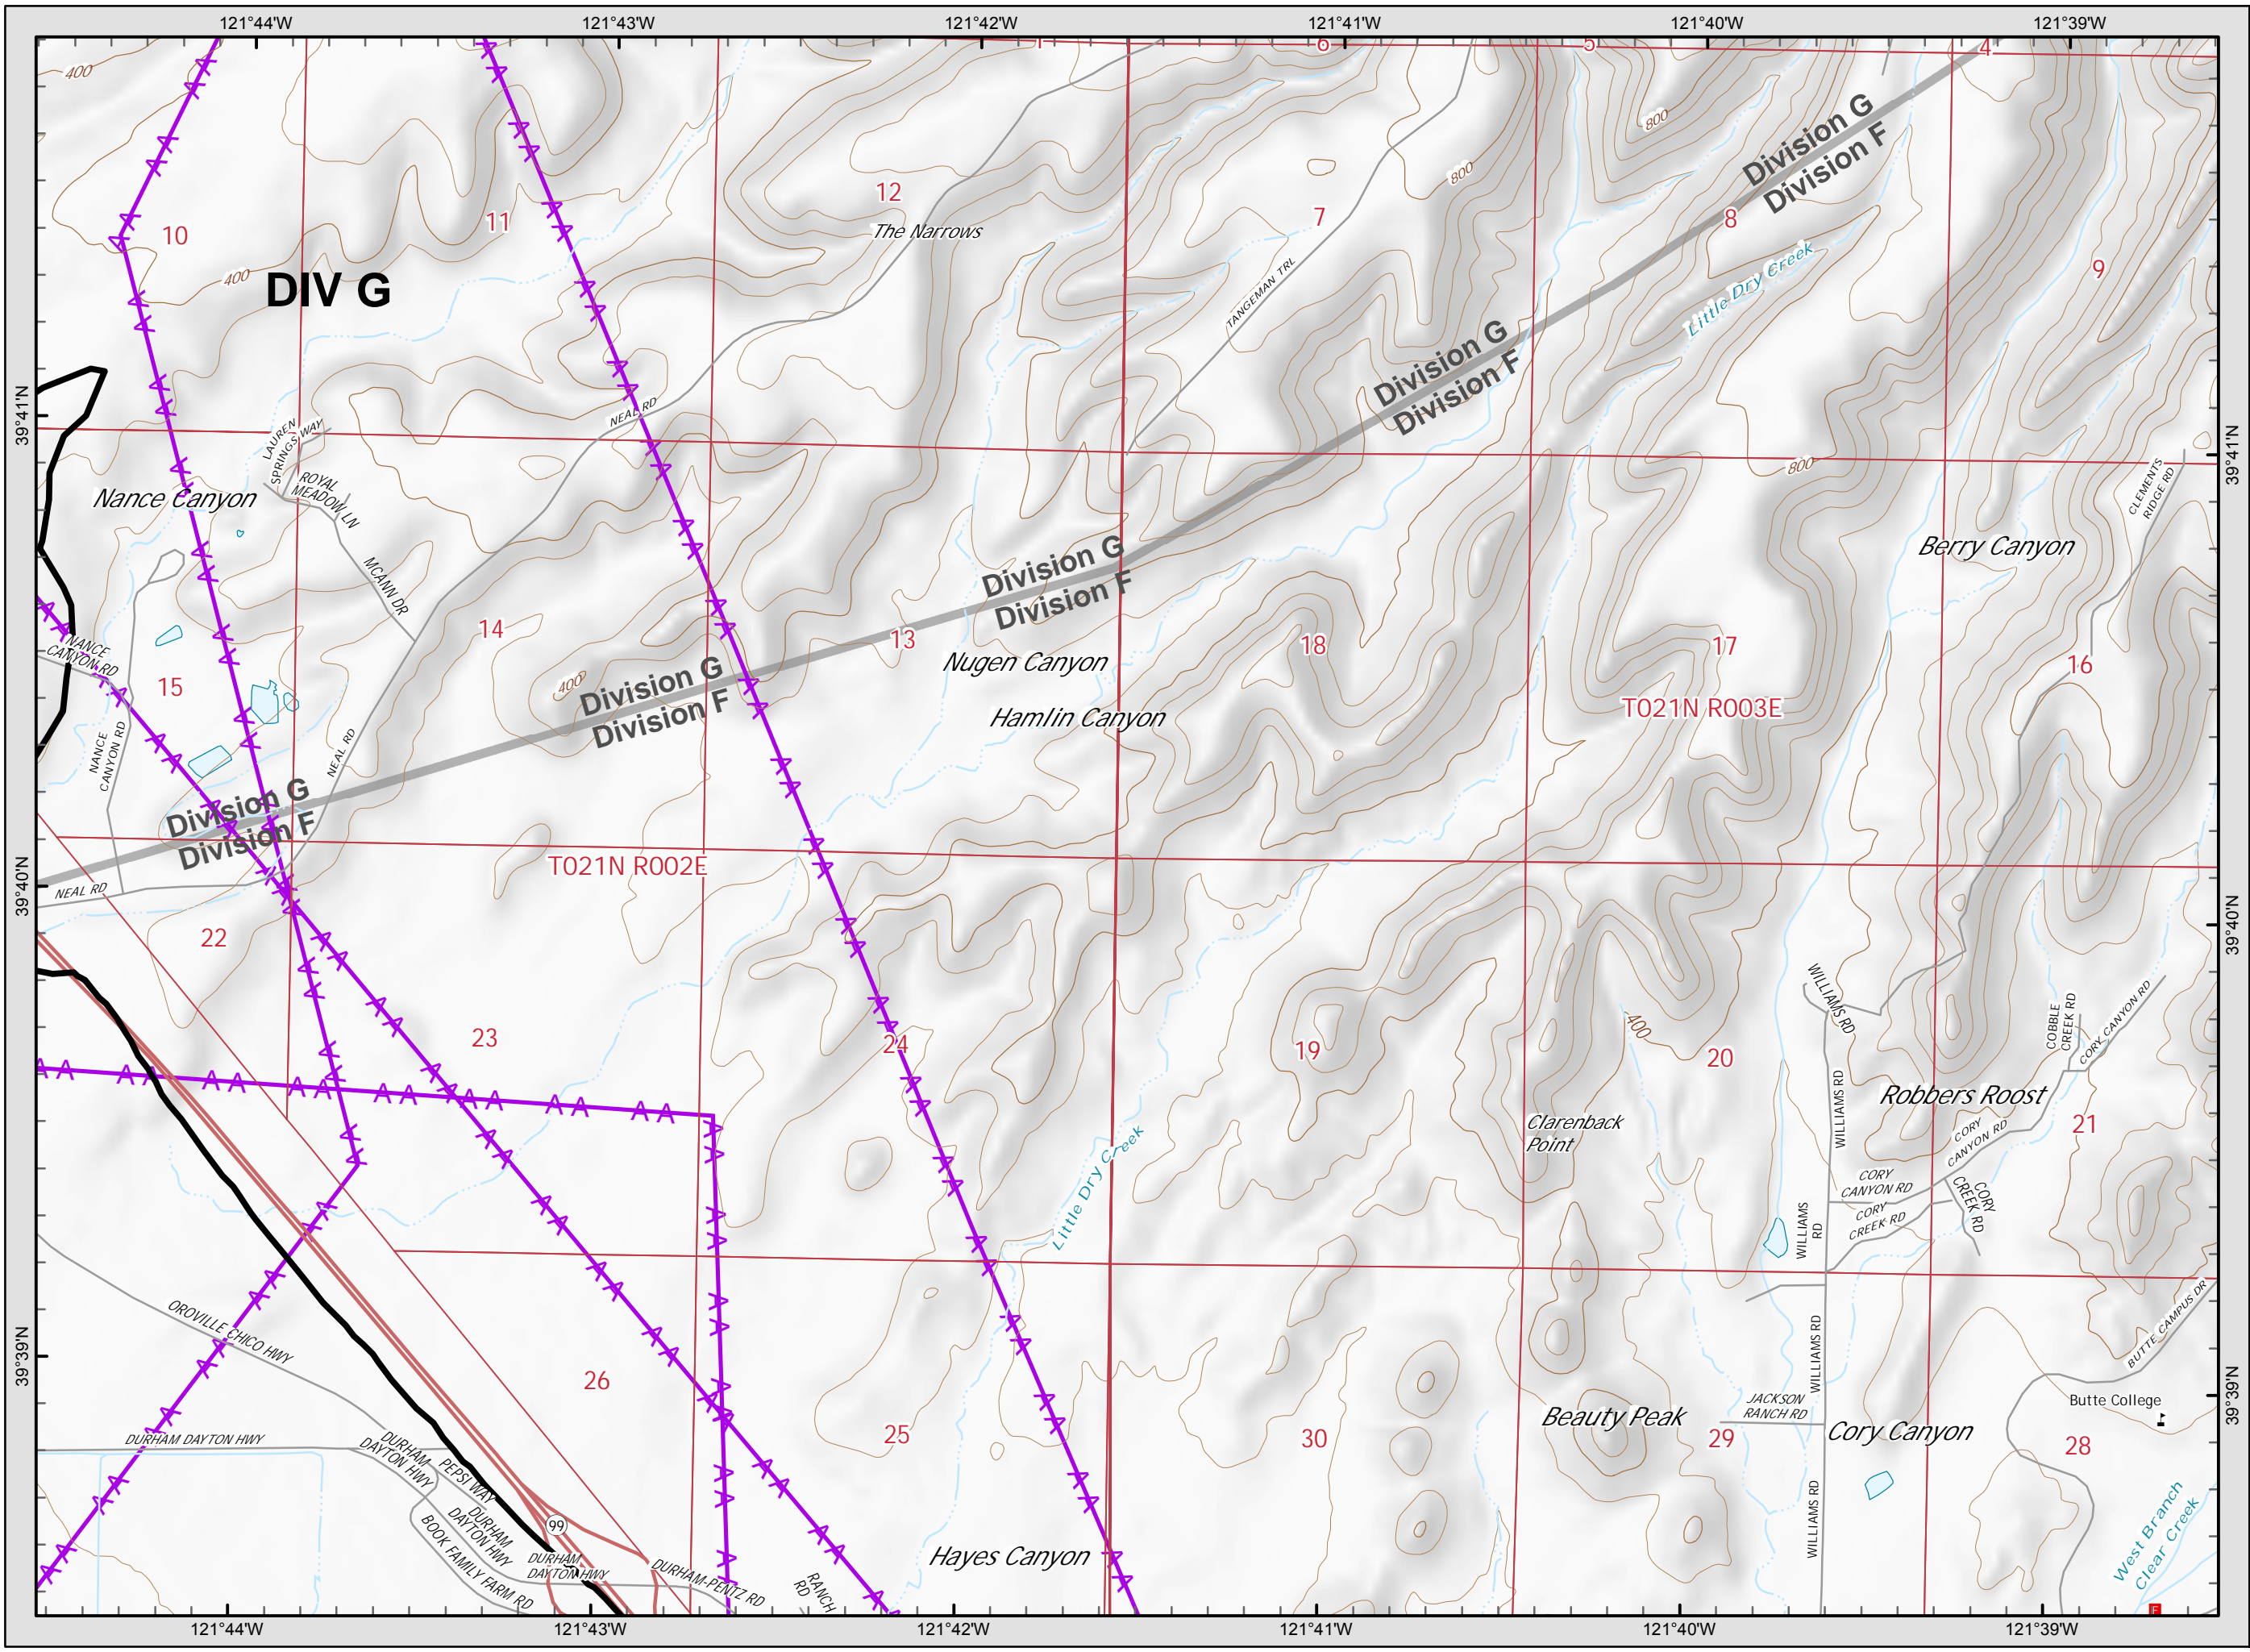

Camp Incident CA-BTU-016737 November 10, 2018 IAP Map

Page 23

1. **Legend**
2. Division
   - Branch
   - Completed Line
   - Uncontrolled Fire Edge
   - Completed Dozer Line
   - Proposed Dozer Line
   - Drop Point
   - Spot Fire
   - Helispot
   - Staging Area
   - Water Source
   - Incident Command Post