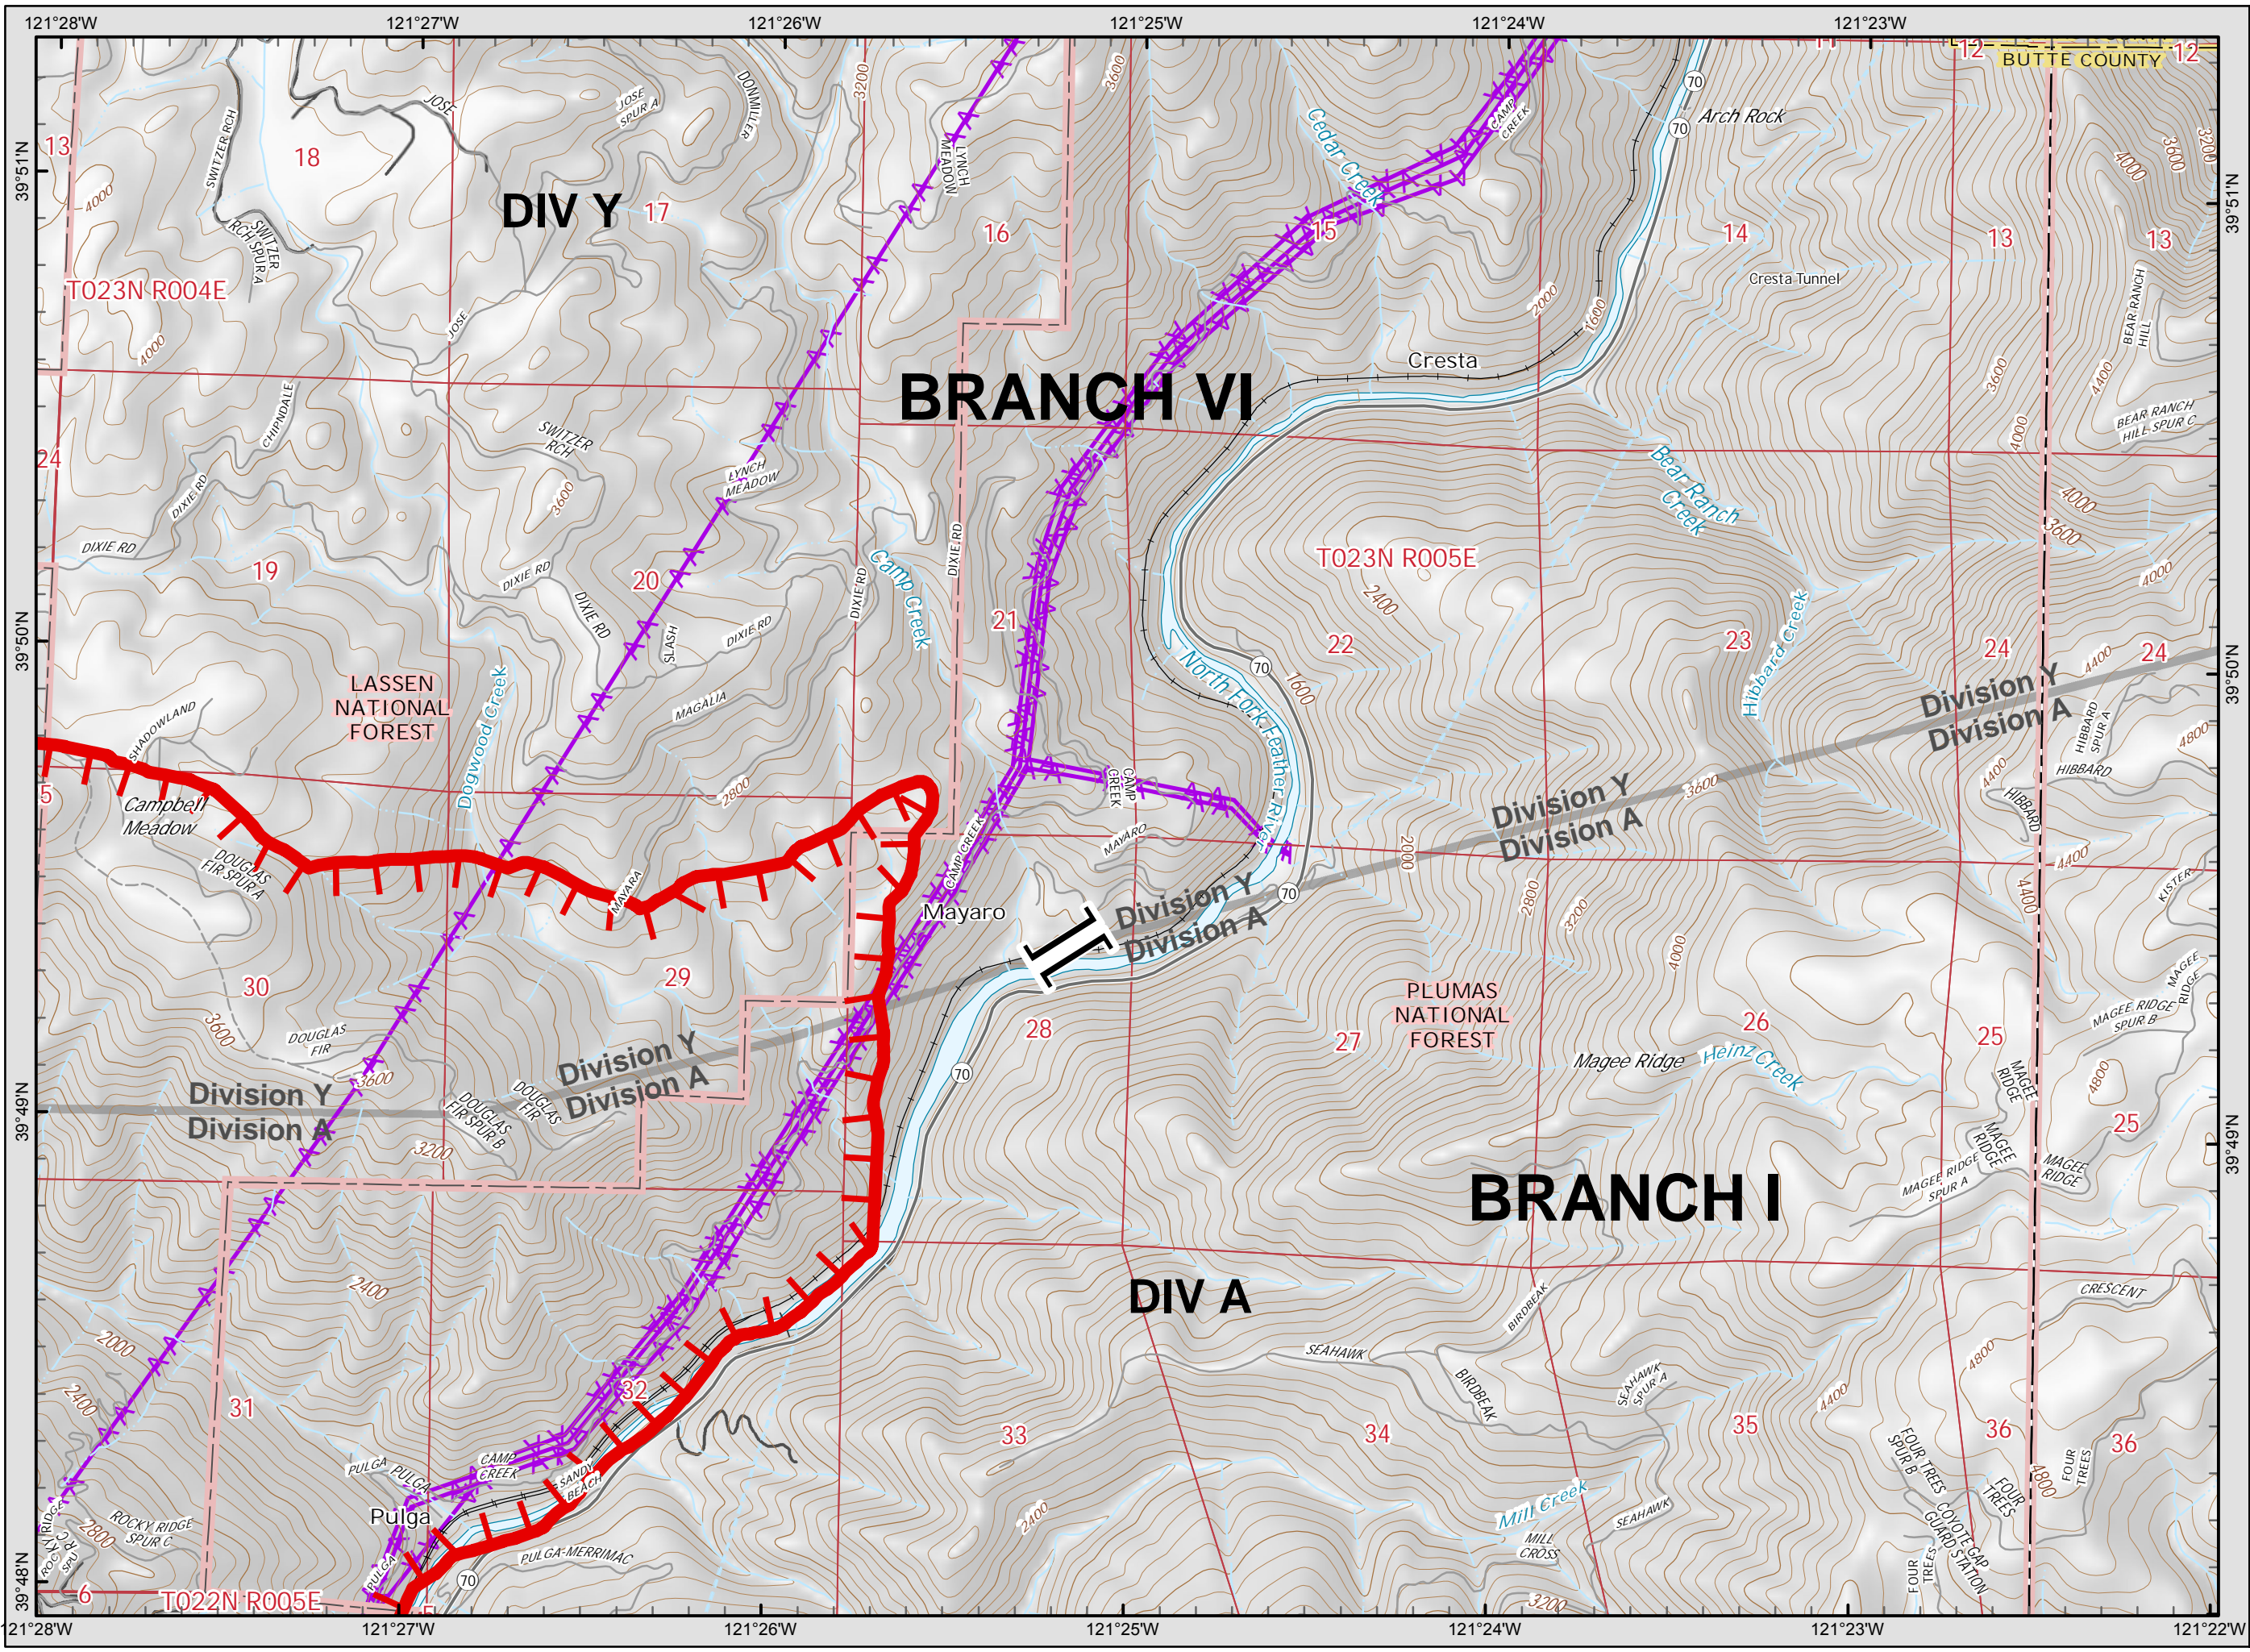

**Camp Incident**  
**CA-BTU-016737**  
**November 10, 2018**  
**IAP Map**

**Page 9**

**Legend**

- Division
- Branch
- Completed Line
- Uncontrolled Fire Edge
- Completed Dozer Line
- Proposed Dozer Line
- Drop Point
- Spot Fire
- Helispot
- Staging Area
- Water Source
- Incident Command Post