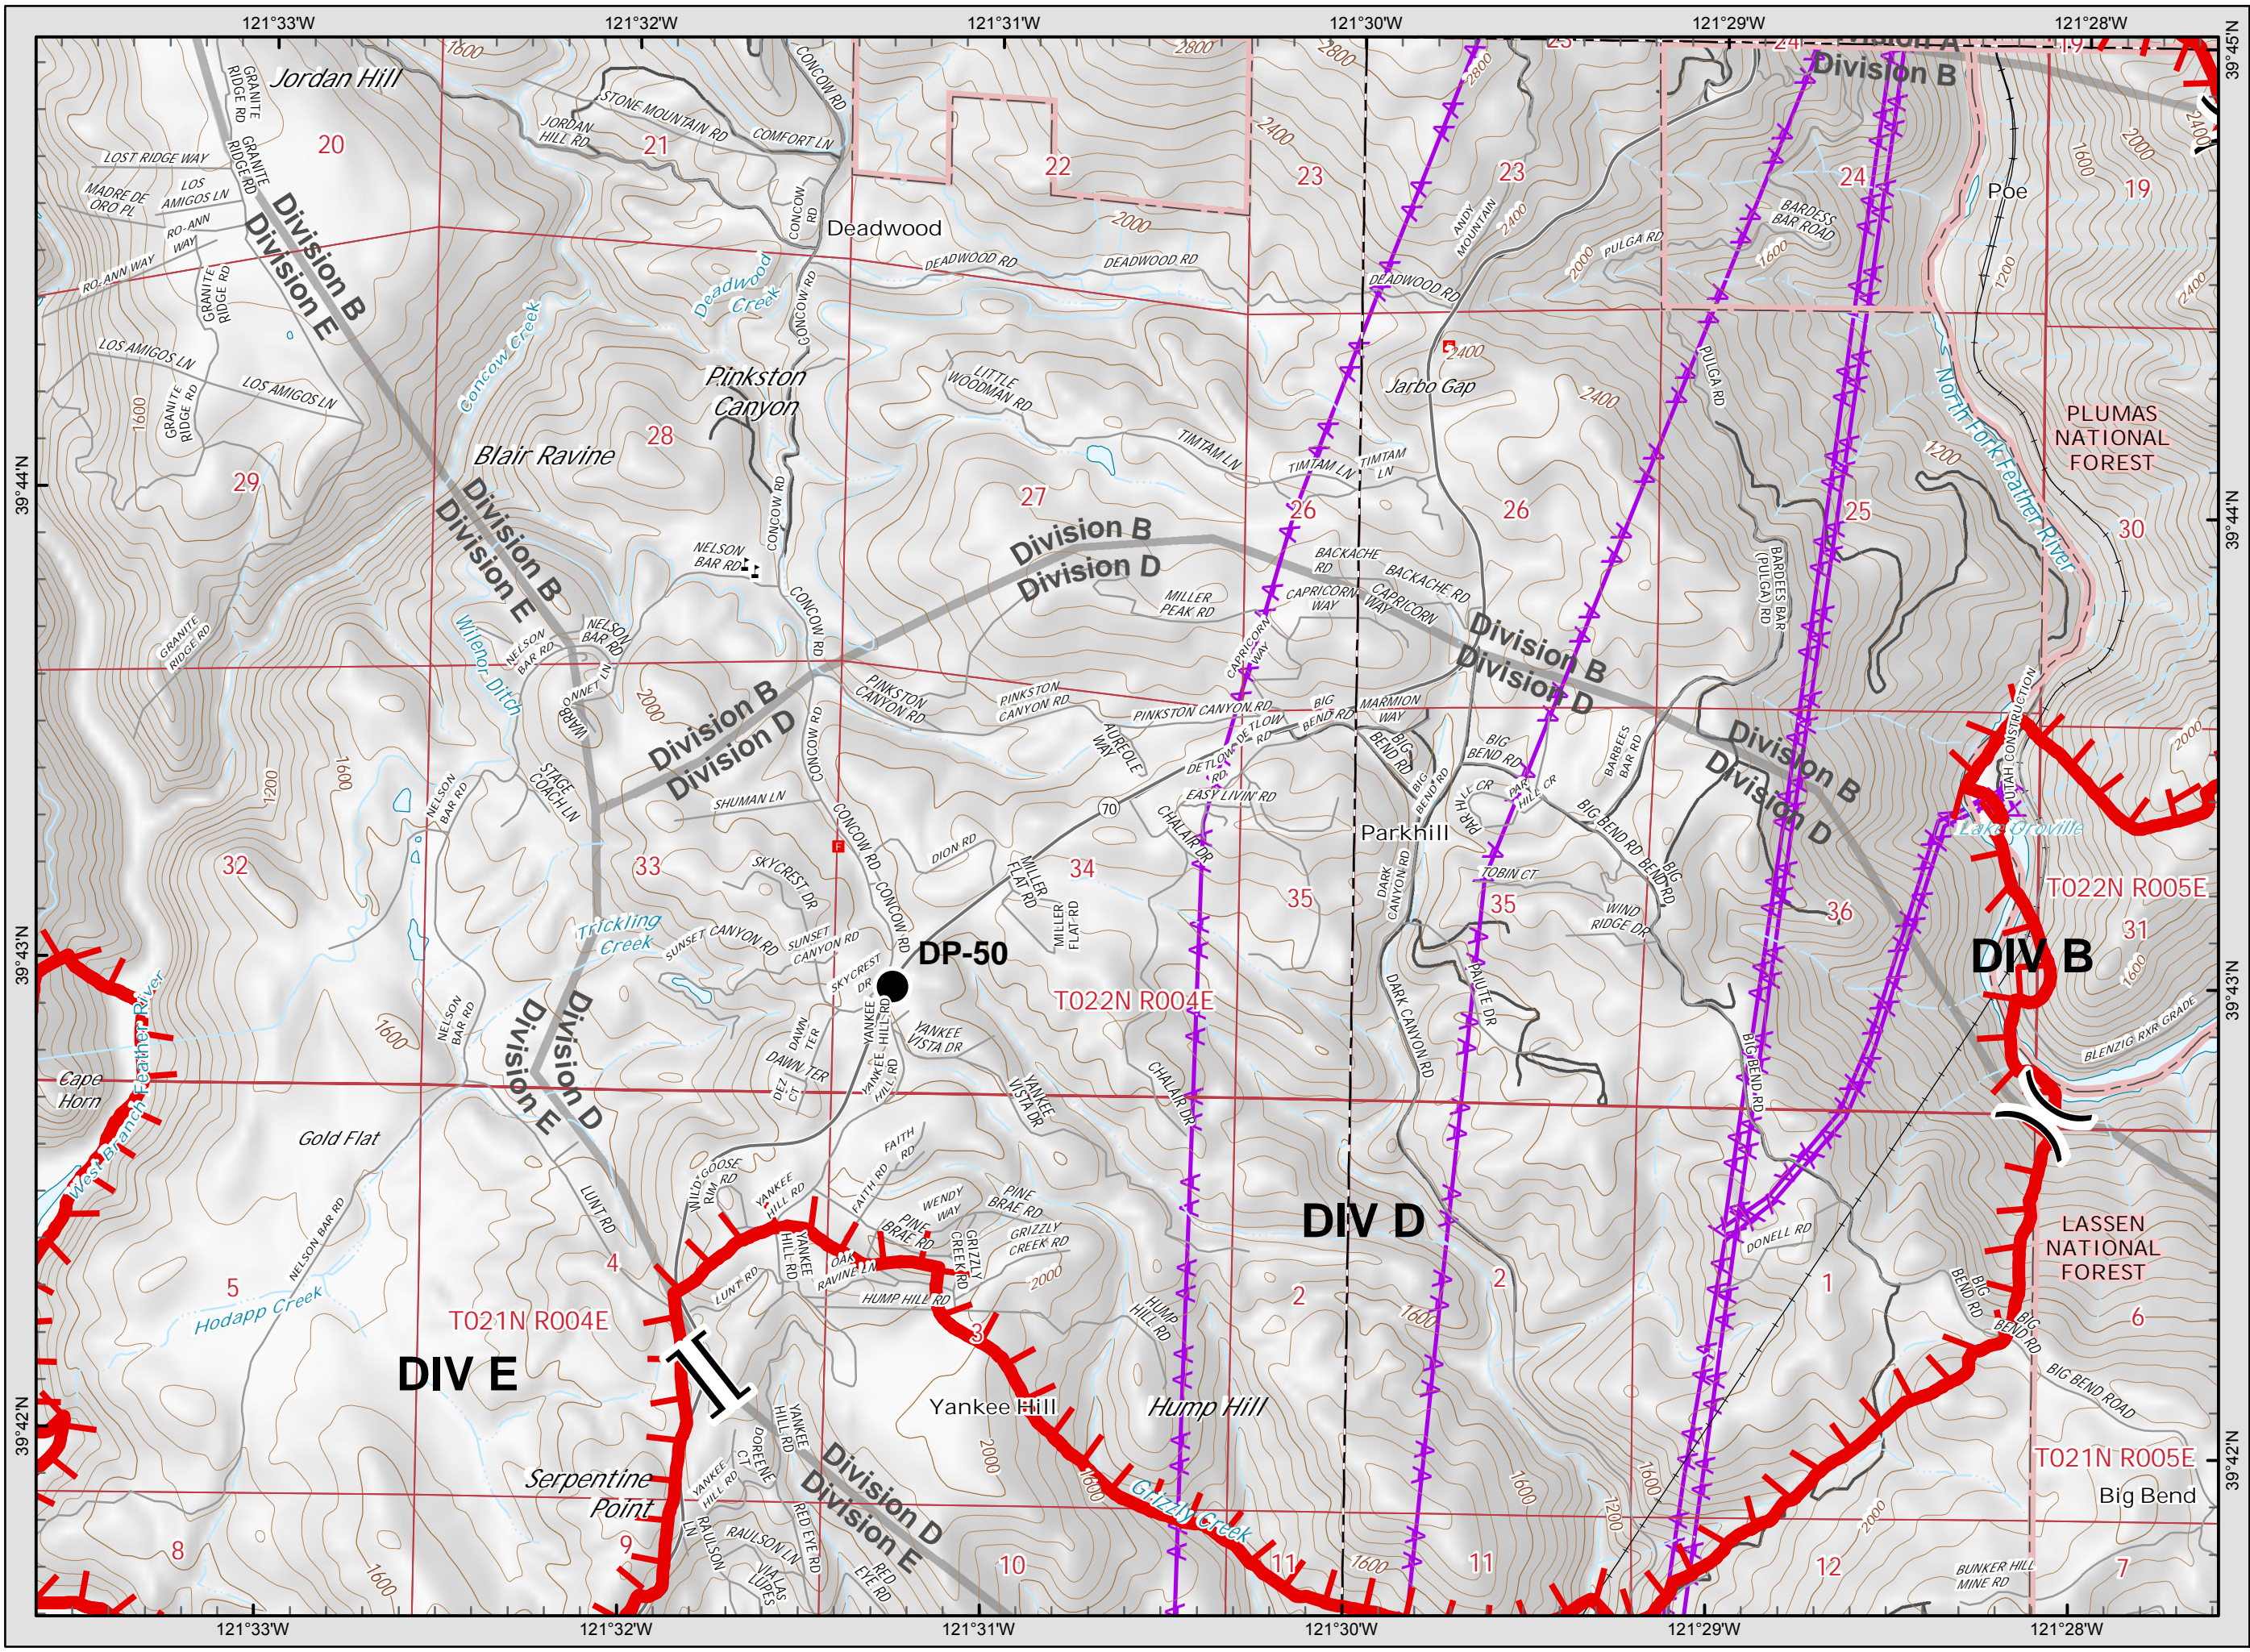

**Camp Incident**  
**CA-BTU-016737**  
**November 10, 2018**  
**IAP Map**

**Page 18**

- Legend**
- Division
  - Branch
  - Completed Line
  - Uncontrolled Fire Edge
  - Completed Dozer Line
  - Proposed Dozer Line
  - Drop Point
  - Spot Fire
  - Helispot
  - Staging Area
  - Water Source
  - Incident Command Post