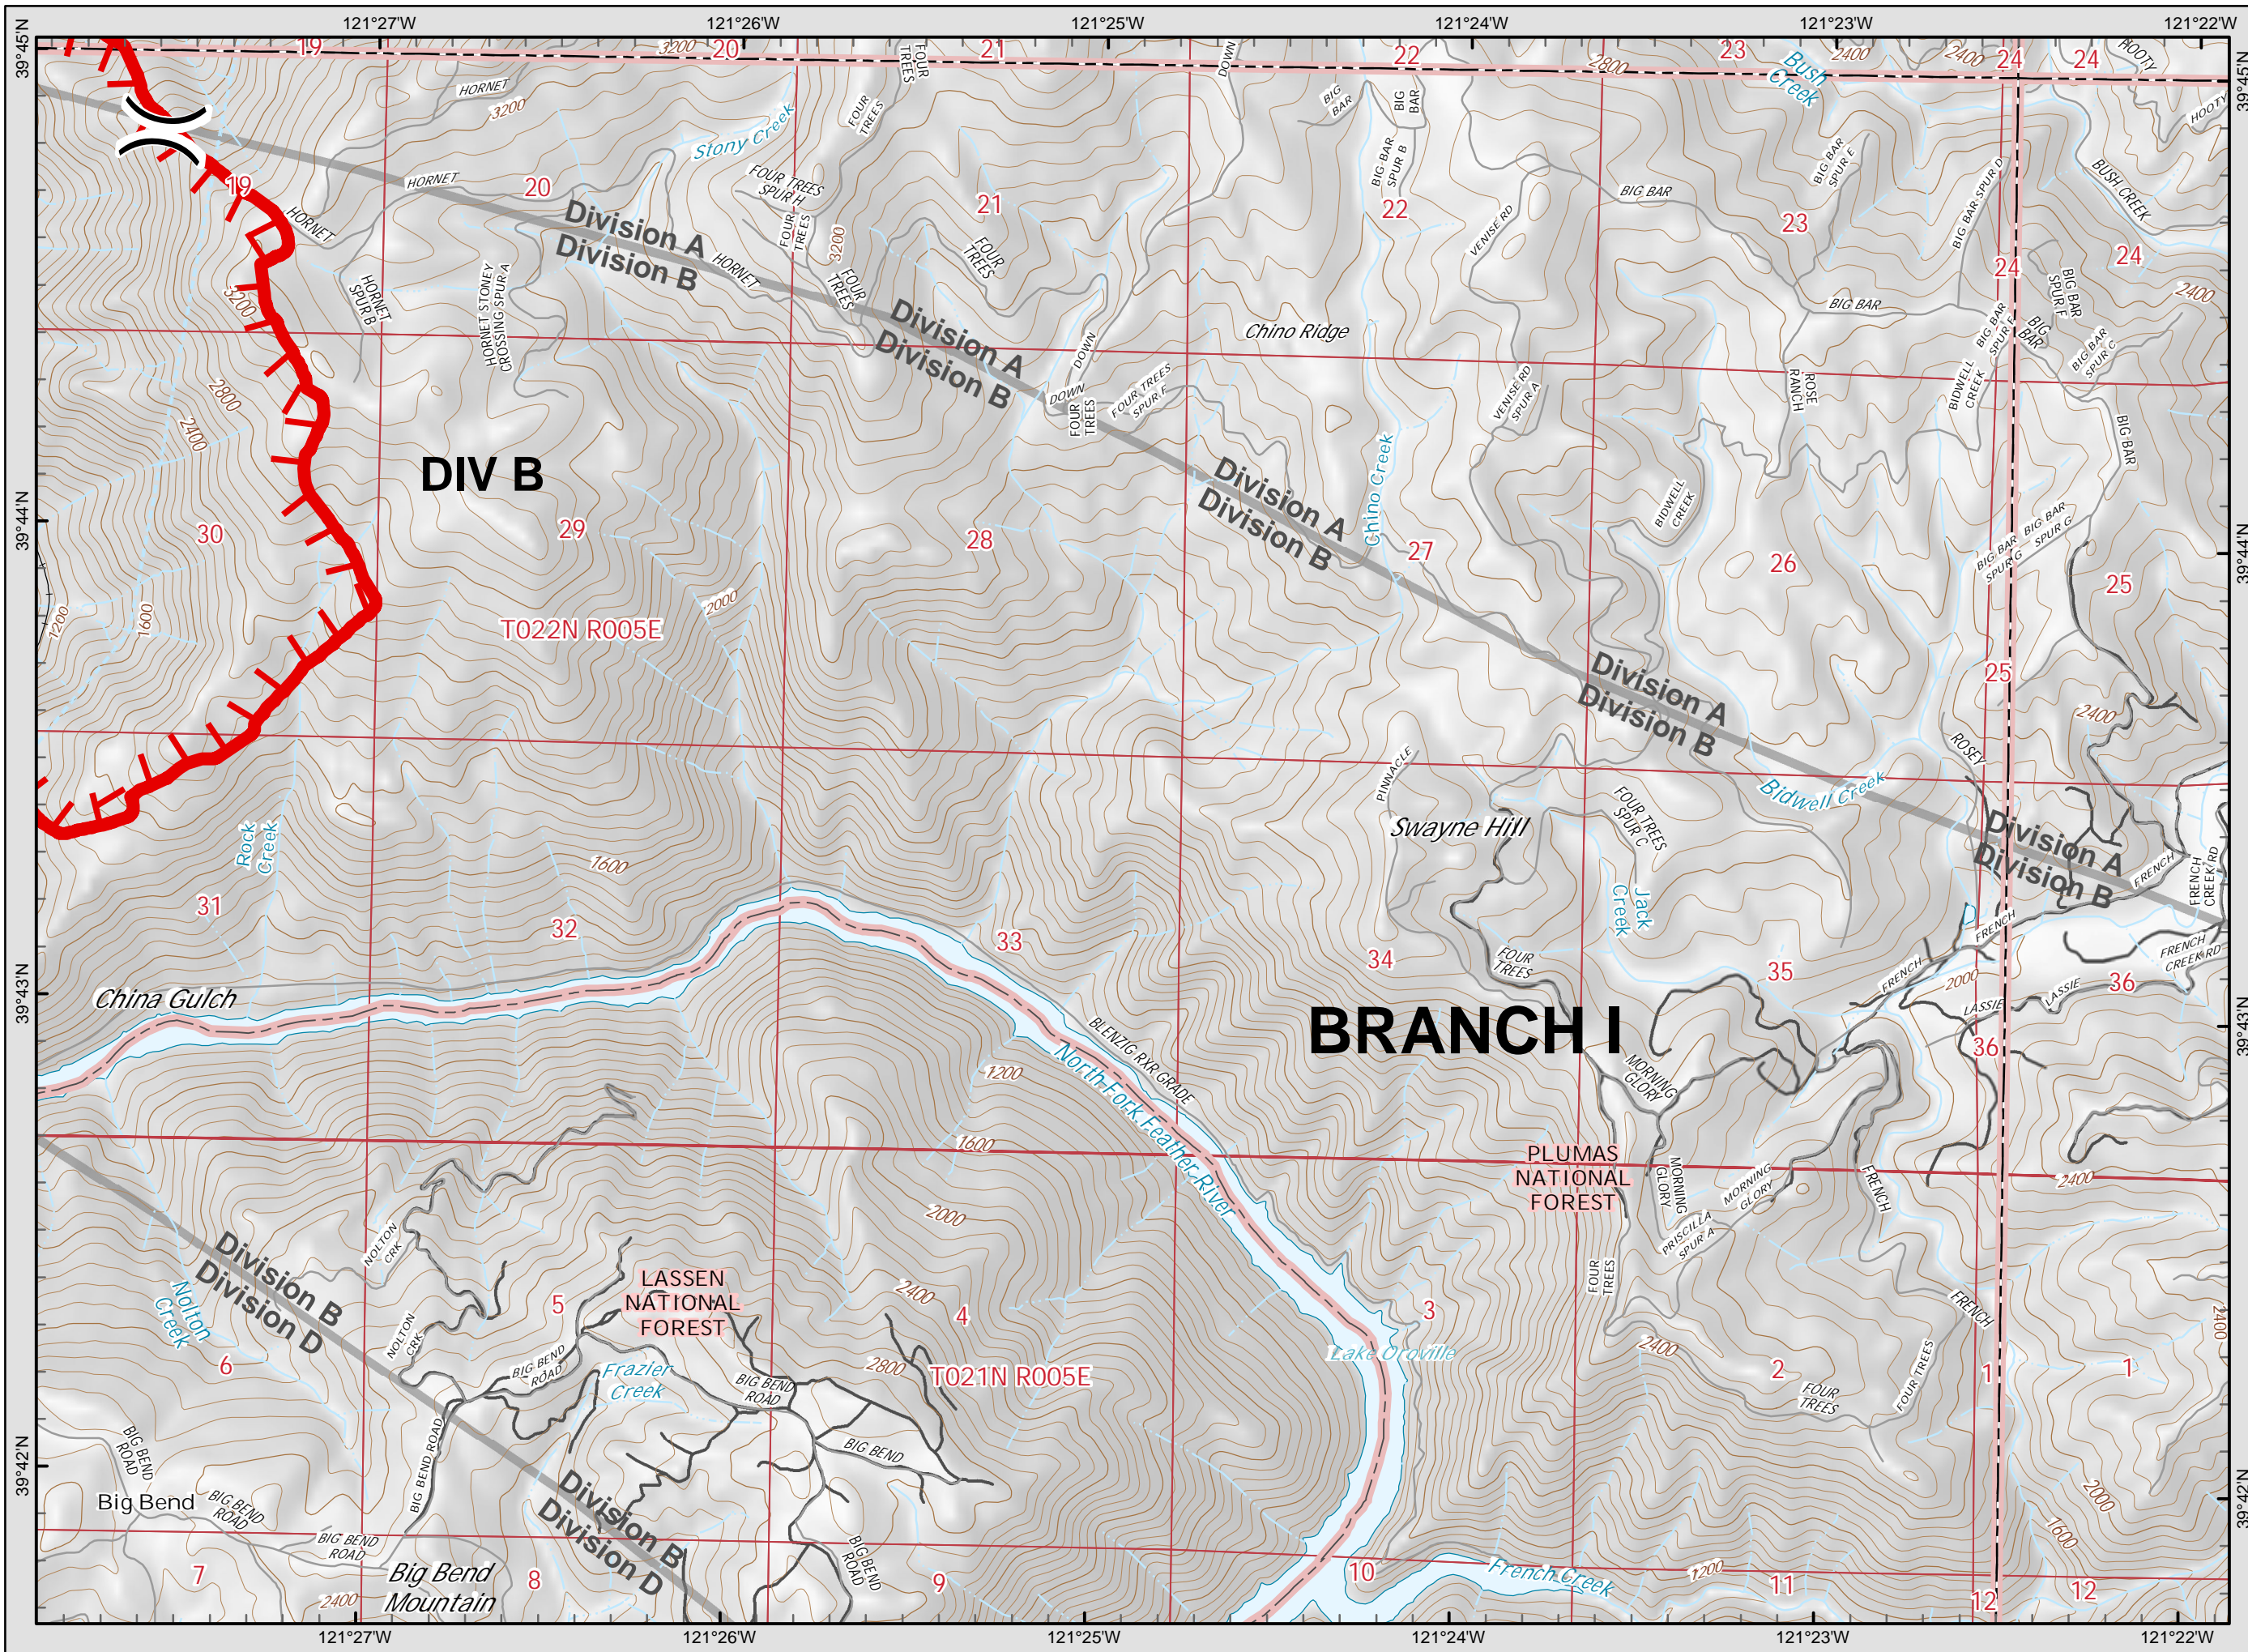

**Camp Incident**  
**CA-BTU-016737**  
**November 10, 2018**  
**IAP Map**

**Page 19**

- Legend**
- ( ) Division
  - [ ] Branch
  - Completed Line
  - Uncontrolled Fire Edge
  - XXXXX Completed Dozer Line
  - X•• Proposed Dozer Line
  - Drop Point
  - ♂ Spot Fire
  - Helispot
  - ⊙ Staging Area
  - ⊙ Water Source
  - ⊙ Incident Command Post