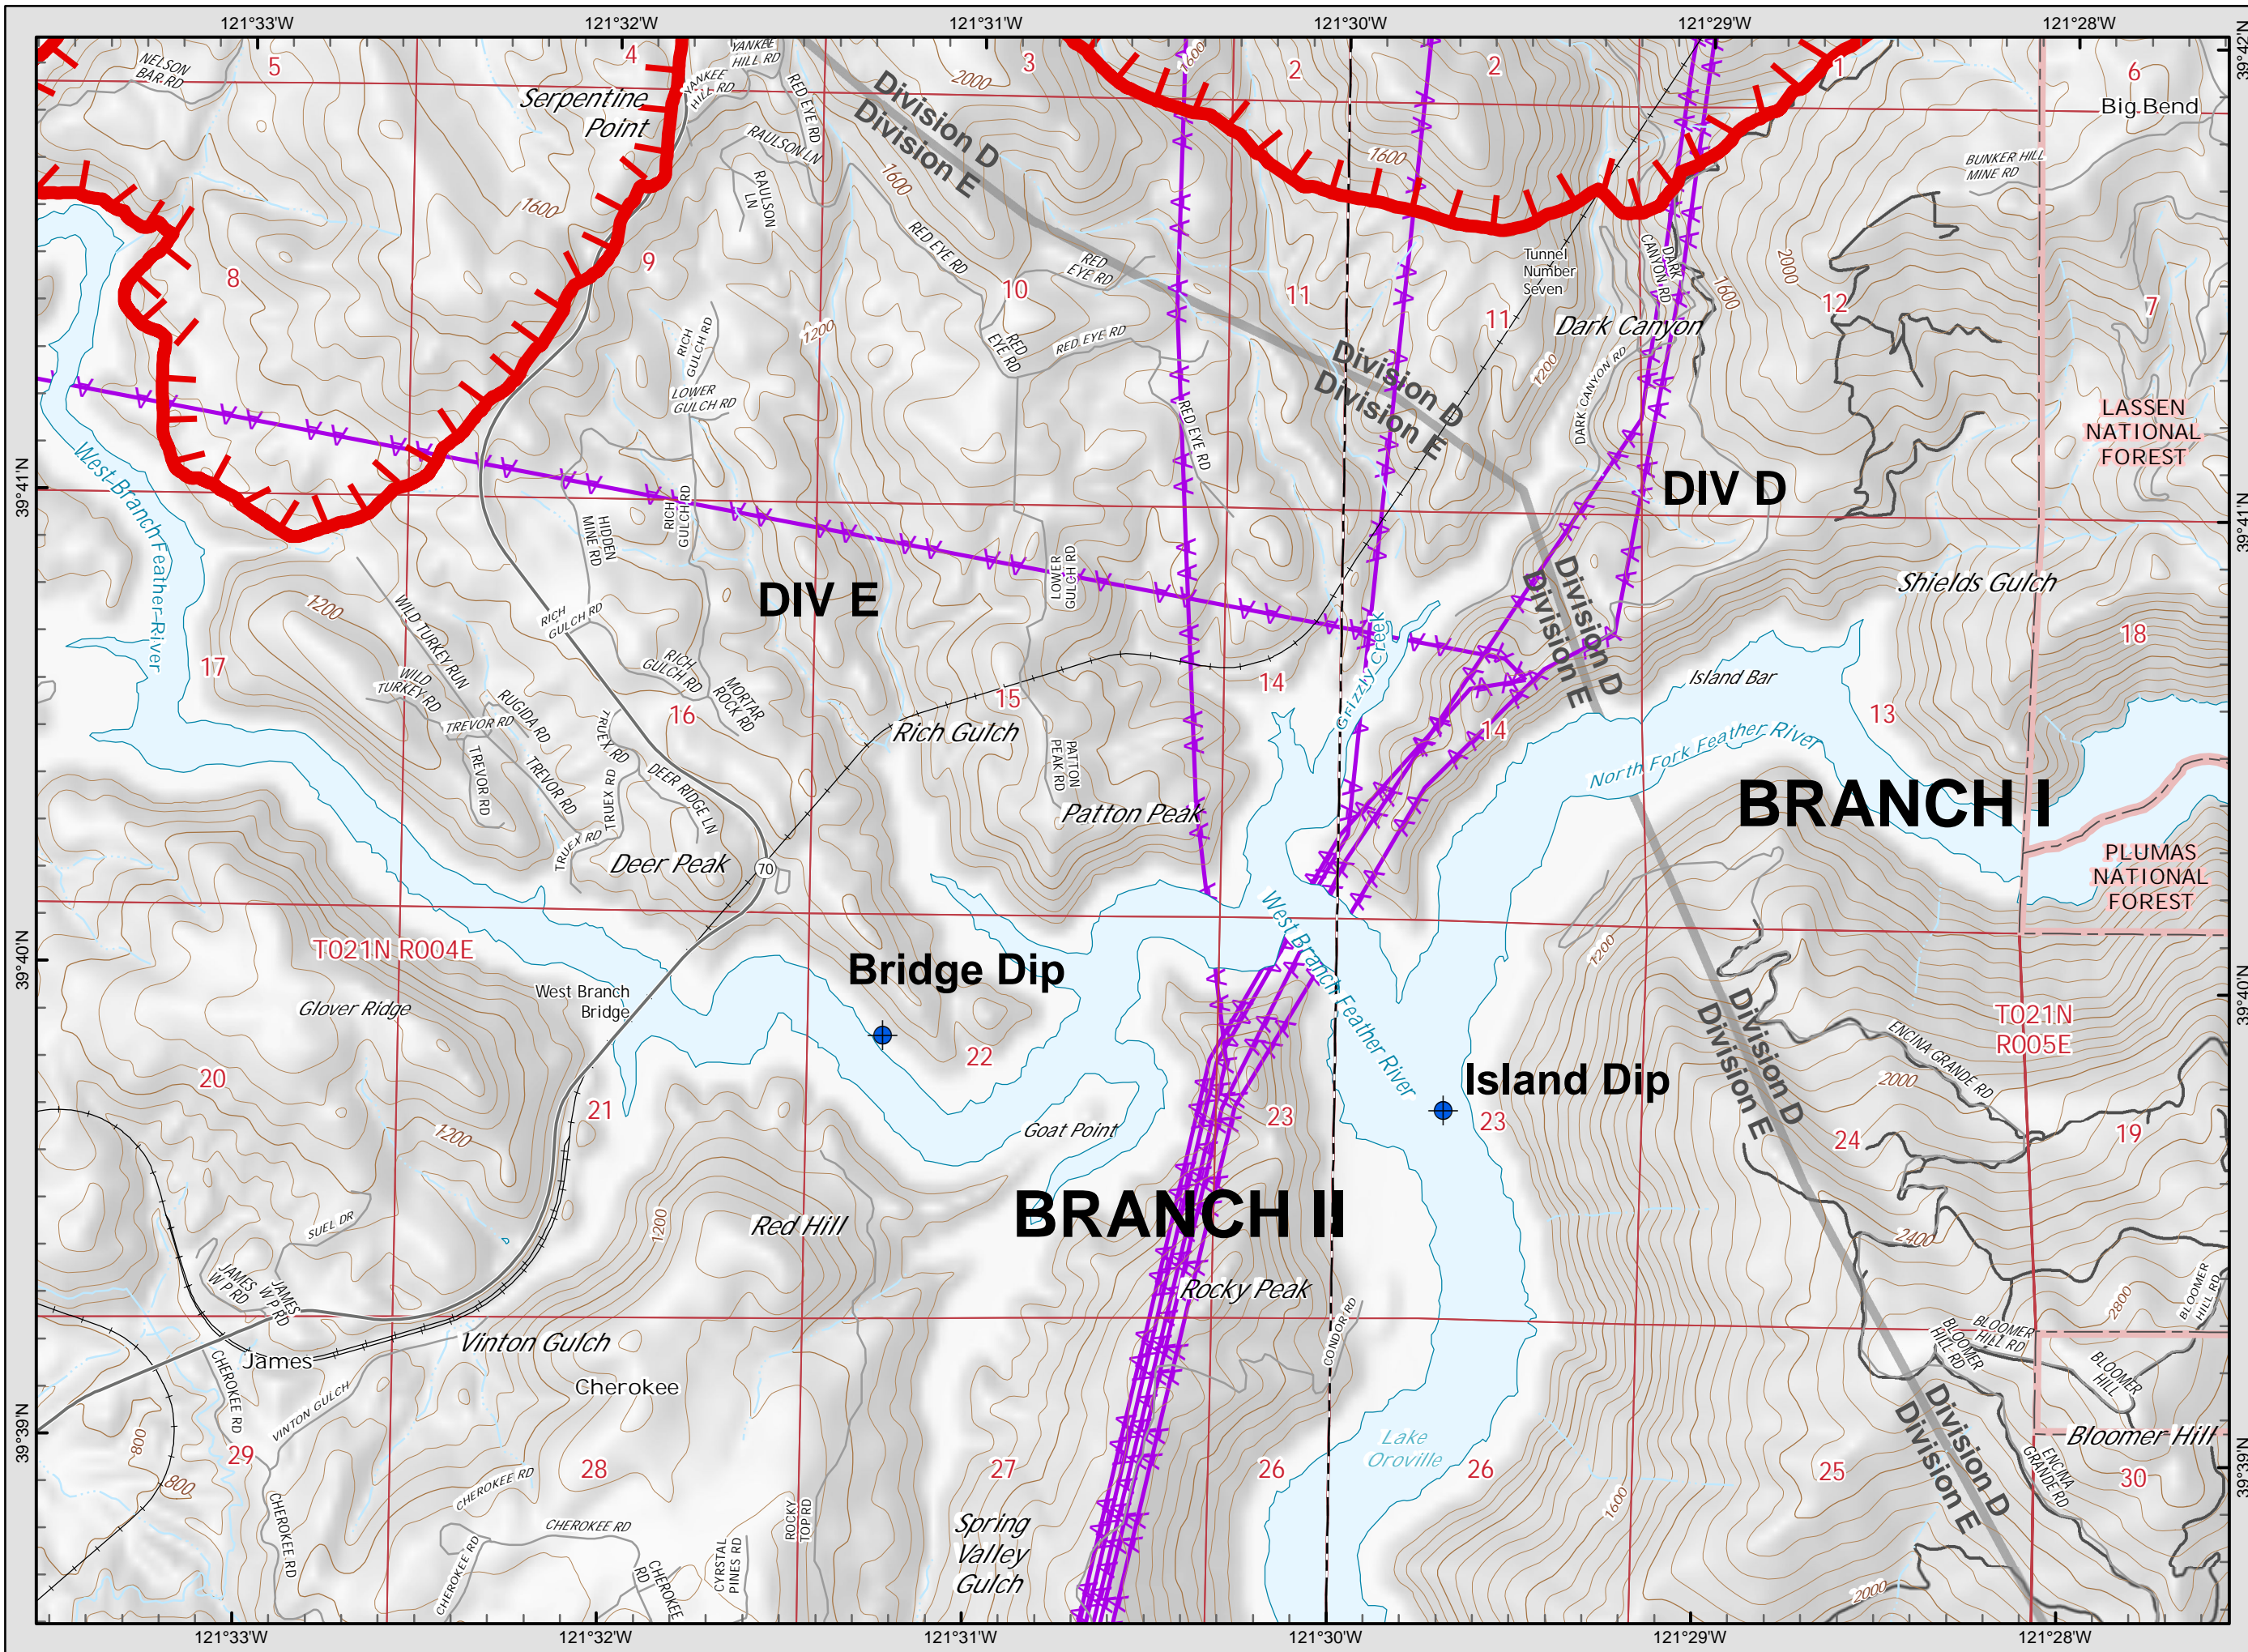

**Camp Incident**  
**CA-BTU-016737**  
**November 10, 2018**  
**IAP Map**

**Page 20**

- Legend**
- Division
  - Branch
  - Completed Line
  - Uncontrolled Fire Edge
  - Completed Dozer Line
  - Proposed Dozer Line
  - Drop Point
  - Spot Fire
  - Helispot
  - Staging Area
  - Water Source
  - Incident Command Post