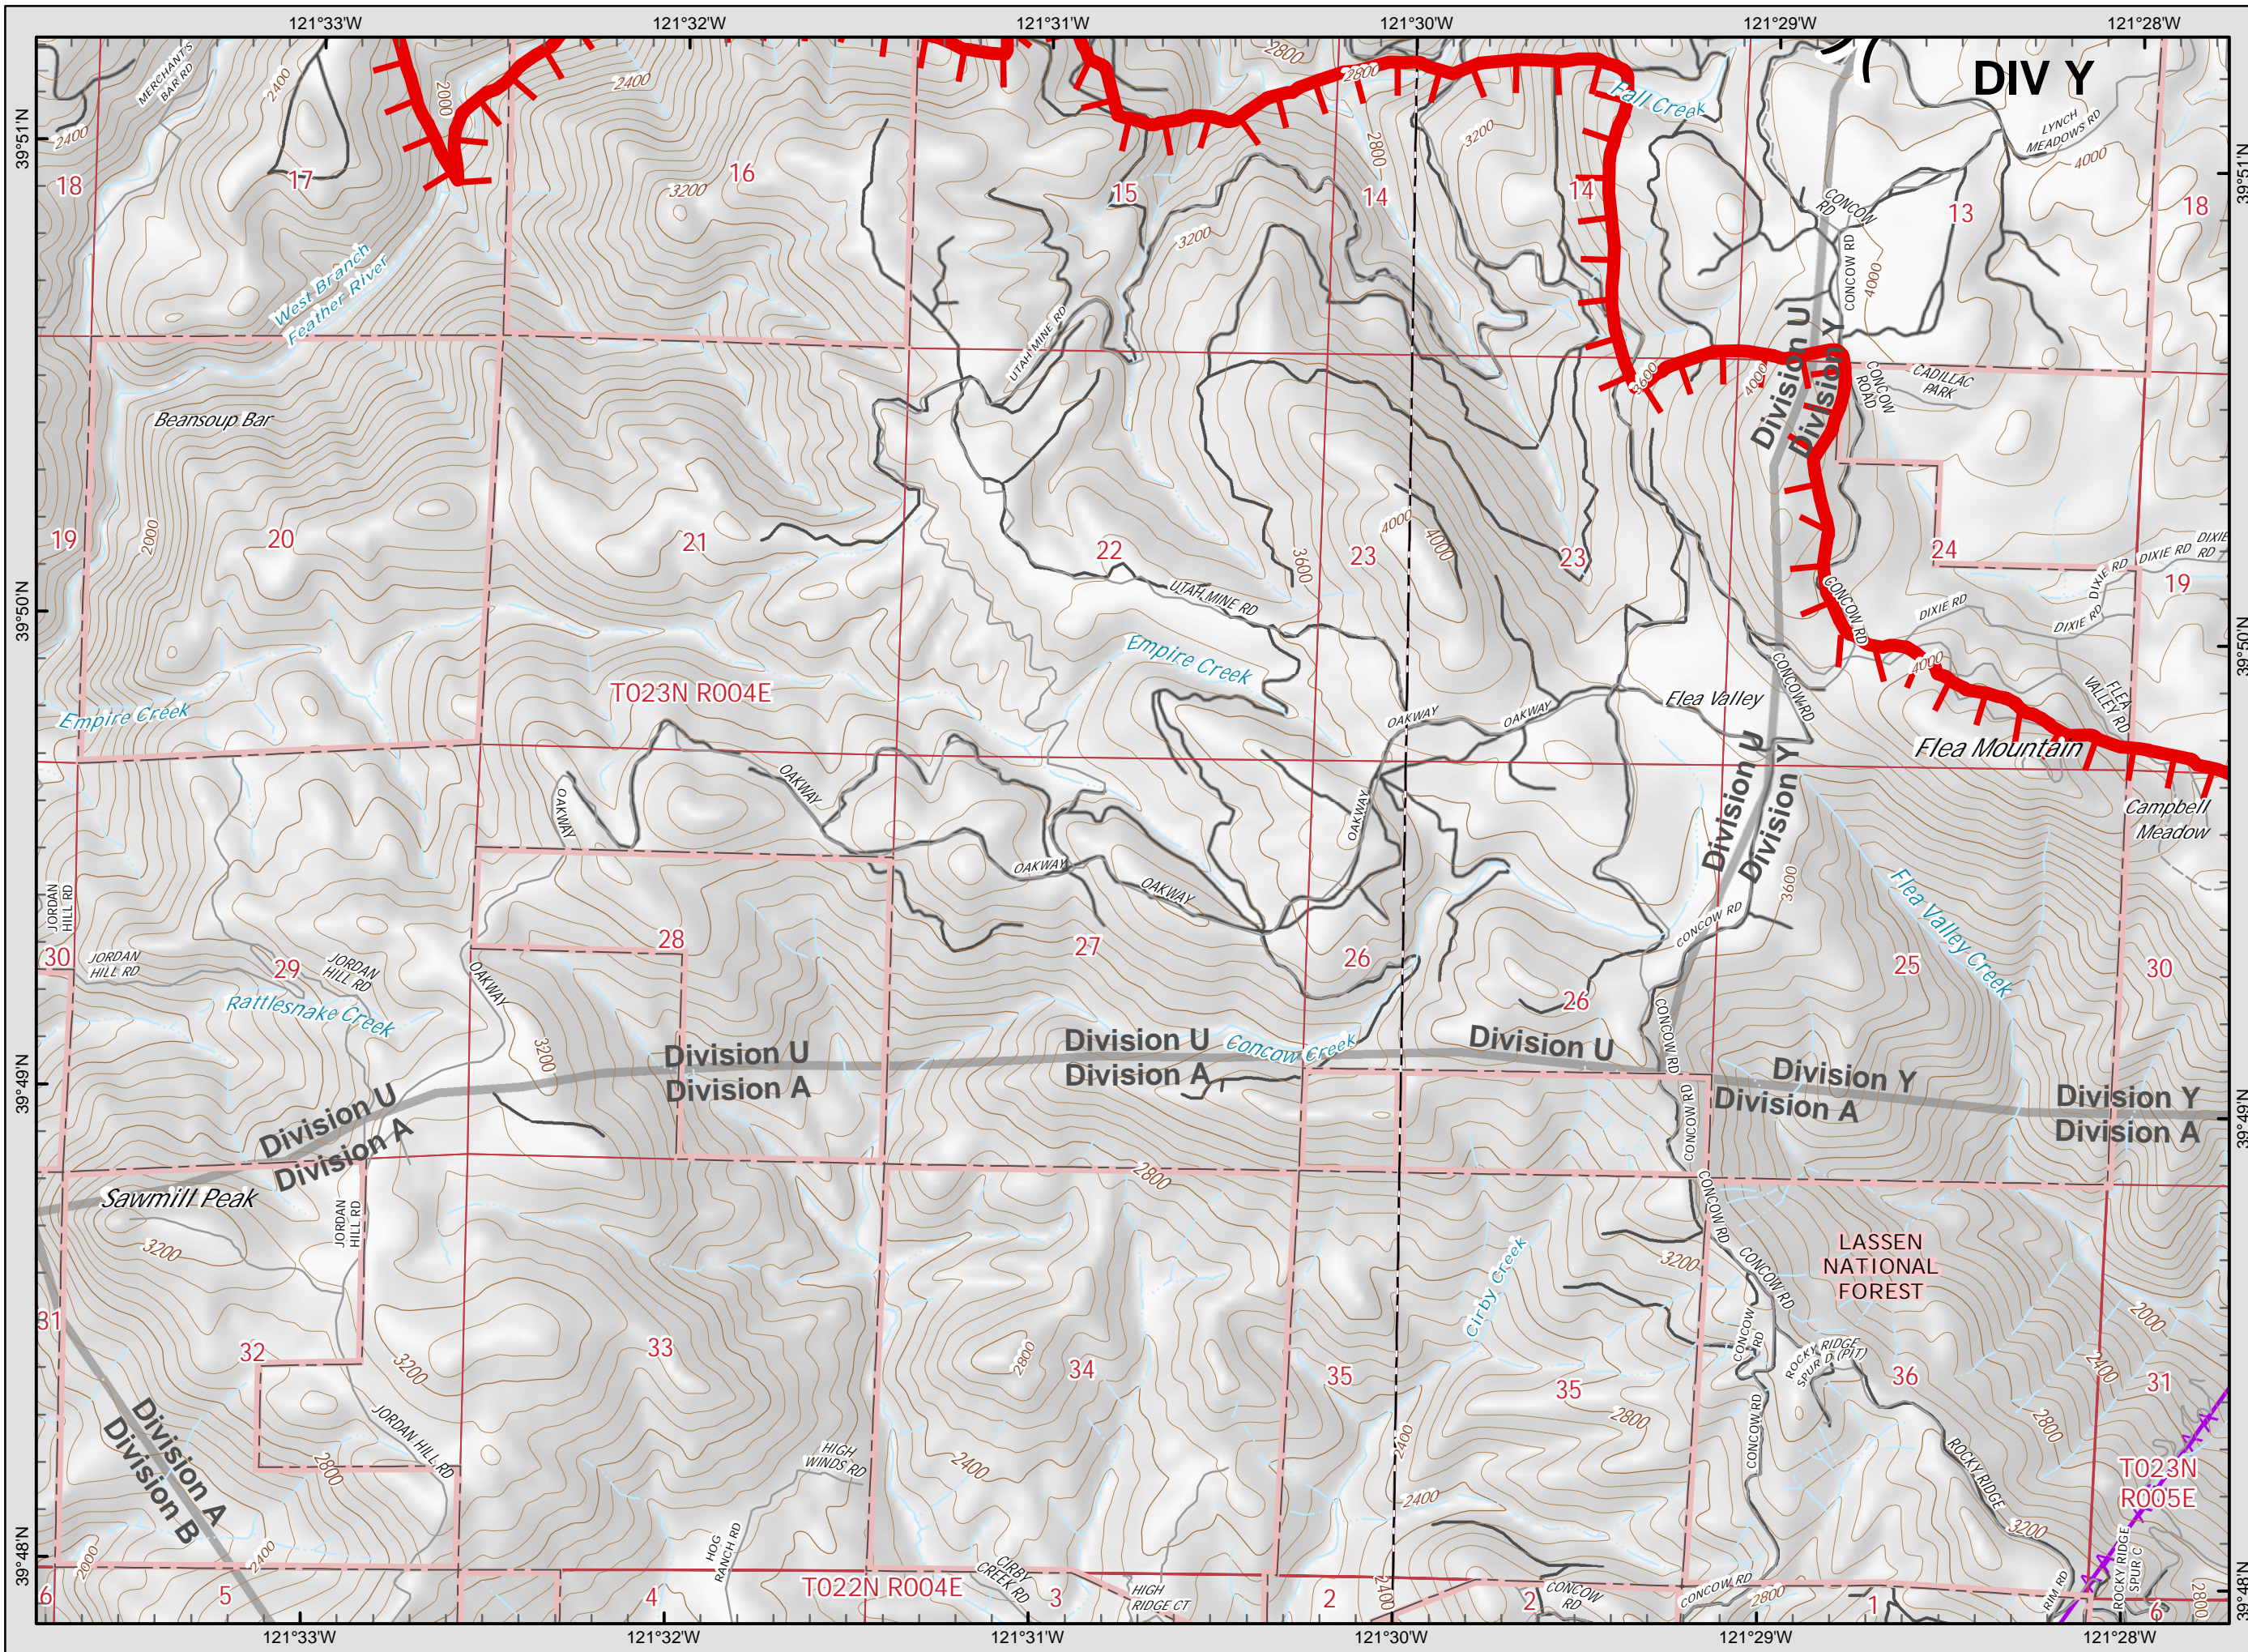

**Camp Incident**  
**CA-BTU-016737**  
**November 10, 2018**  
**IAP Map**

Page 8

- Legend**
- Division
  - Branch
  - Completed Line
  - Uncontrolled Fire Edge
  - Completed Dozer Line
  - Proposed Dozer Line
  - Drop Point
  - Spot Fire
  - Helispot
  - Staging Area
  - Water Source
  - Incident Command Post

**Camp Incident**  
**CA-BTU-016737**  
**November 10, 2018**  
**IAP Map**

**Page 9**

**Legend**

- Division
- Branch
- Completed Line
- Uncontrolled Fire Edge
- Completed Dozer Line
- Proposed Dozer Line
- Drop Point
- Spot Fire
- Helispot
- Staging Area
- Water Source
- Incident Command Post