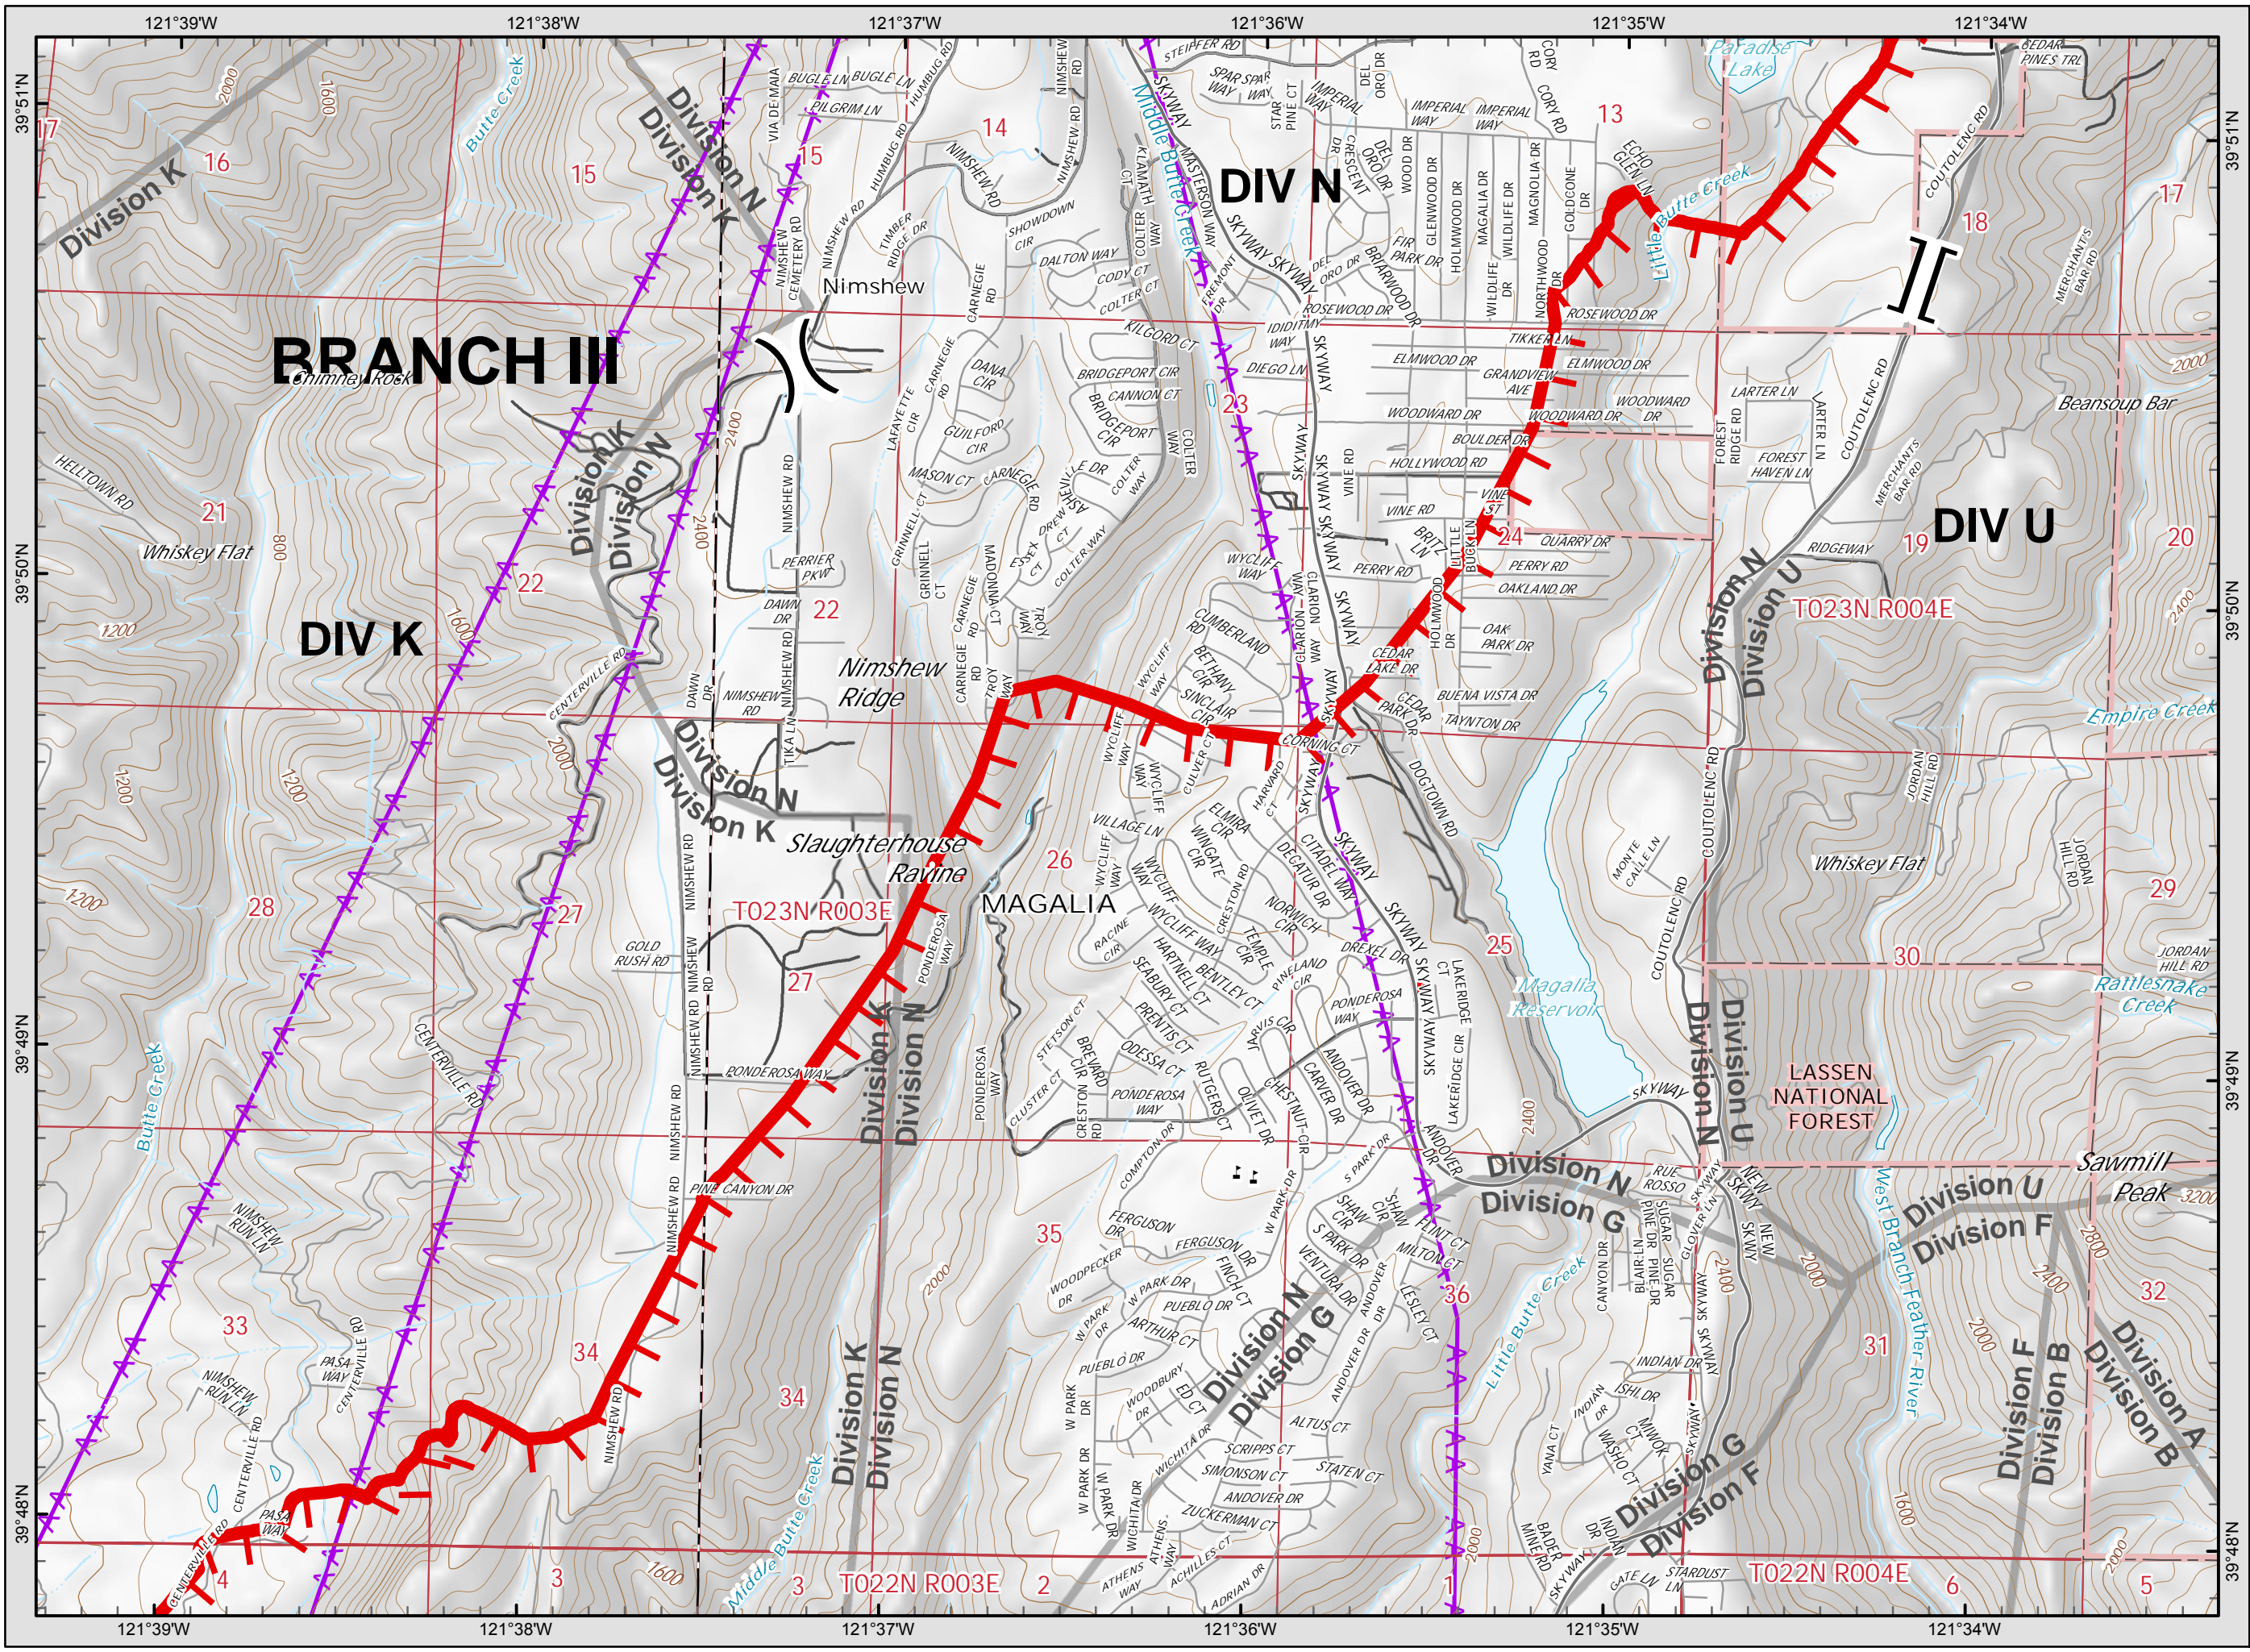

**Camp Incident**  
**CA-BTU-016737**  
**November 10, 2018**  
**IAP Map**

**Page 7**

- Legend**
- ( ) Division
  - [ ] Branch
  - Completed Line
  - Uncontrolled Fire Edge
  - XXXXX Completed Dozer Line
  - X•• Proposed Dozer Line
  - Drop Point
  - ♂ Spot Fire
  - Helispot
  - ⊙ Staging Area
  - ⊙ Water Source
  - ▣ Incident Command Post