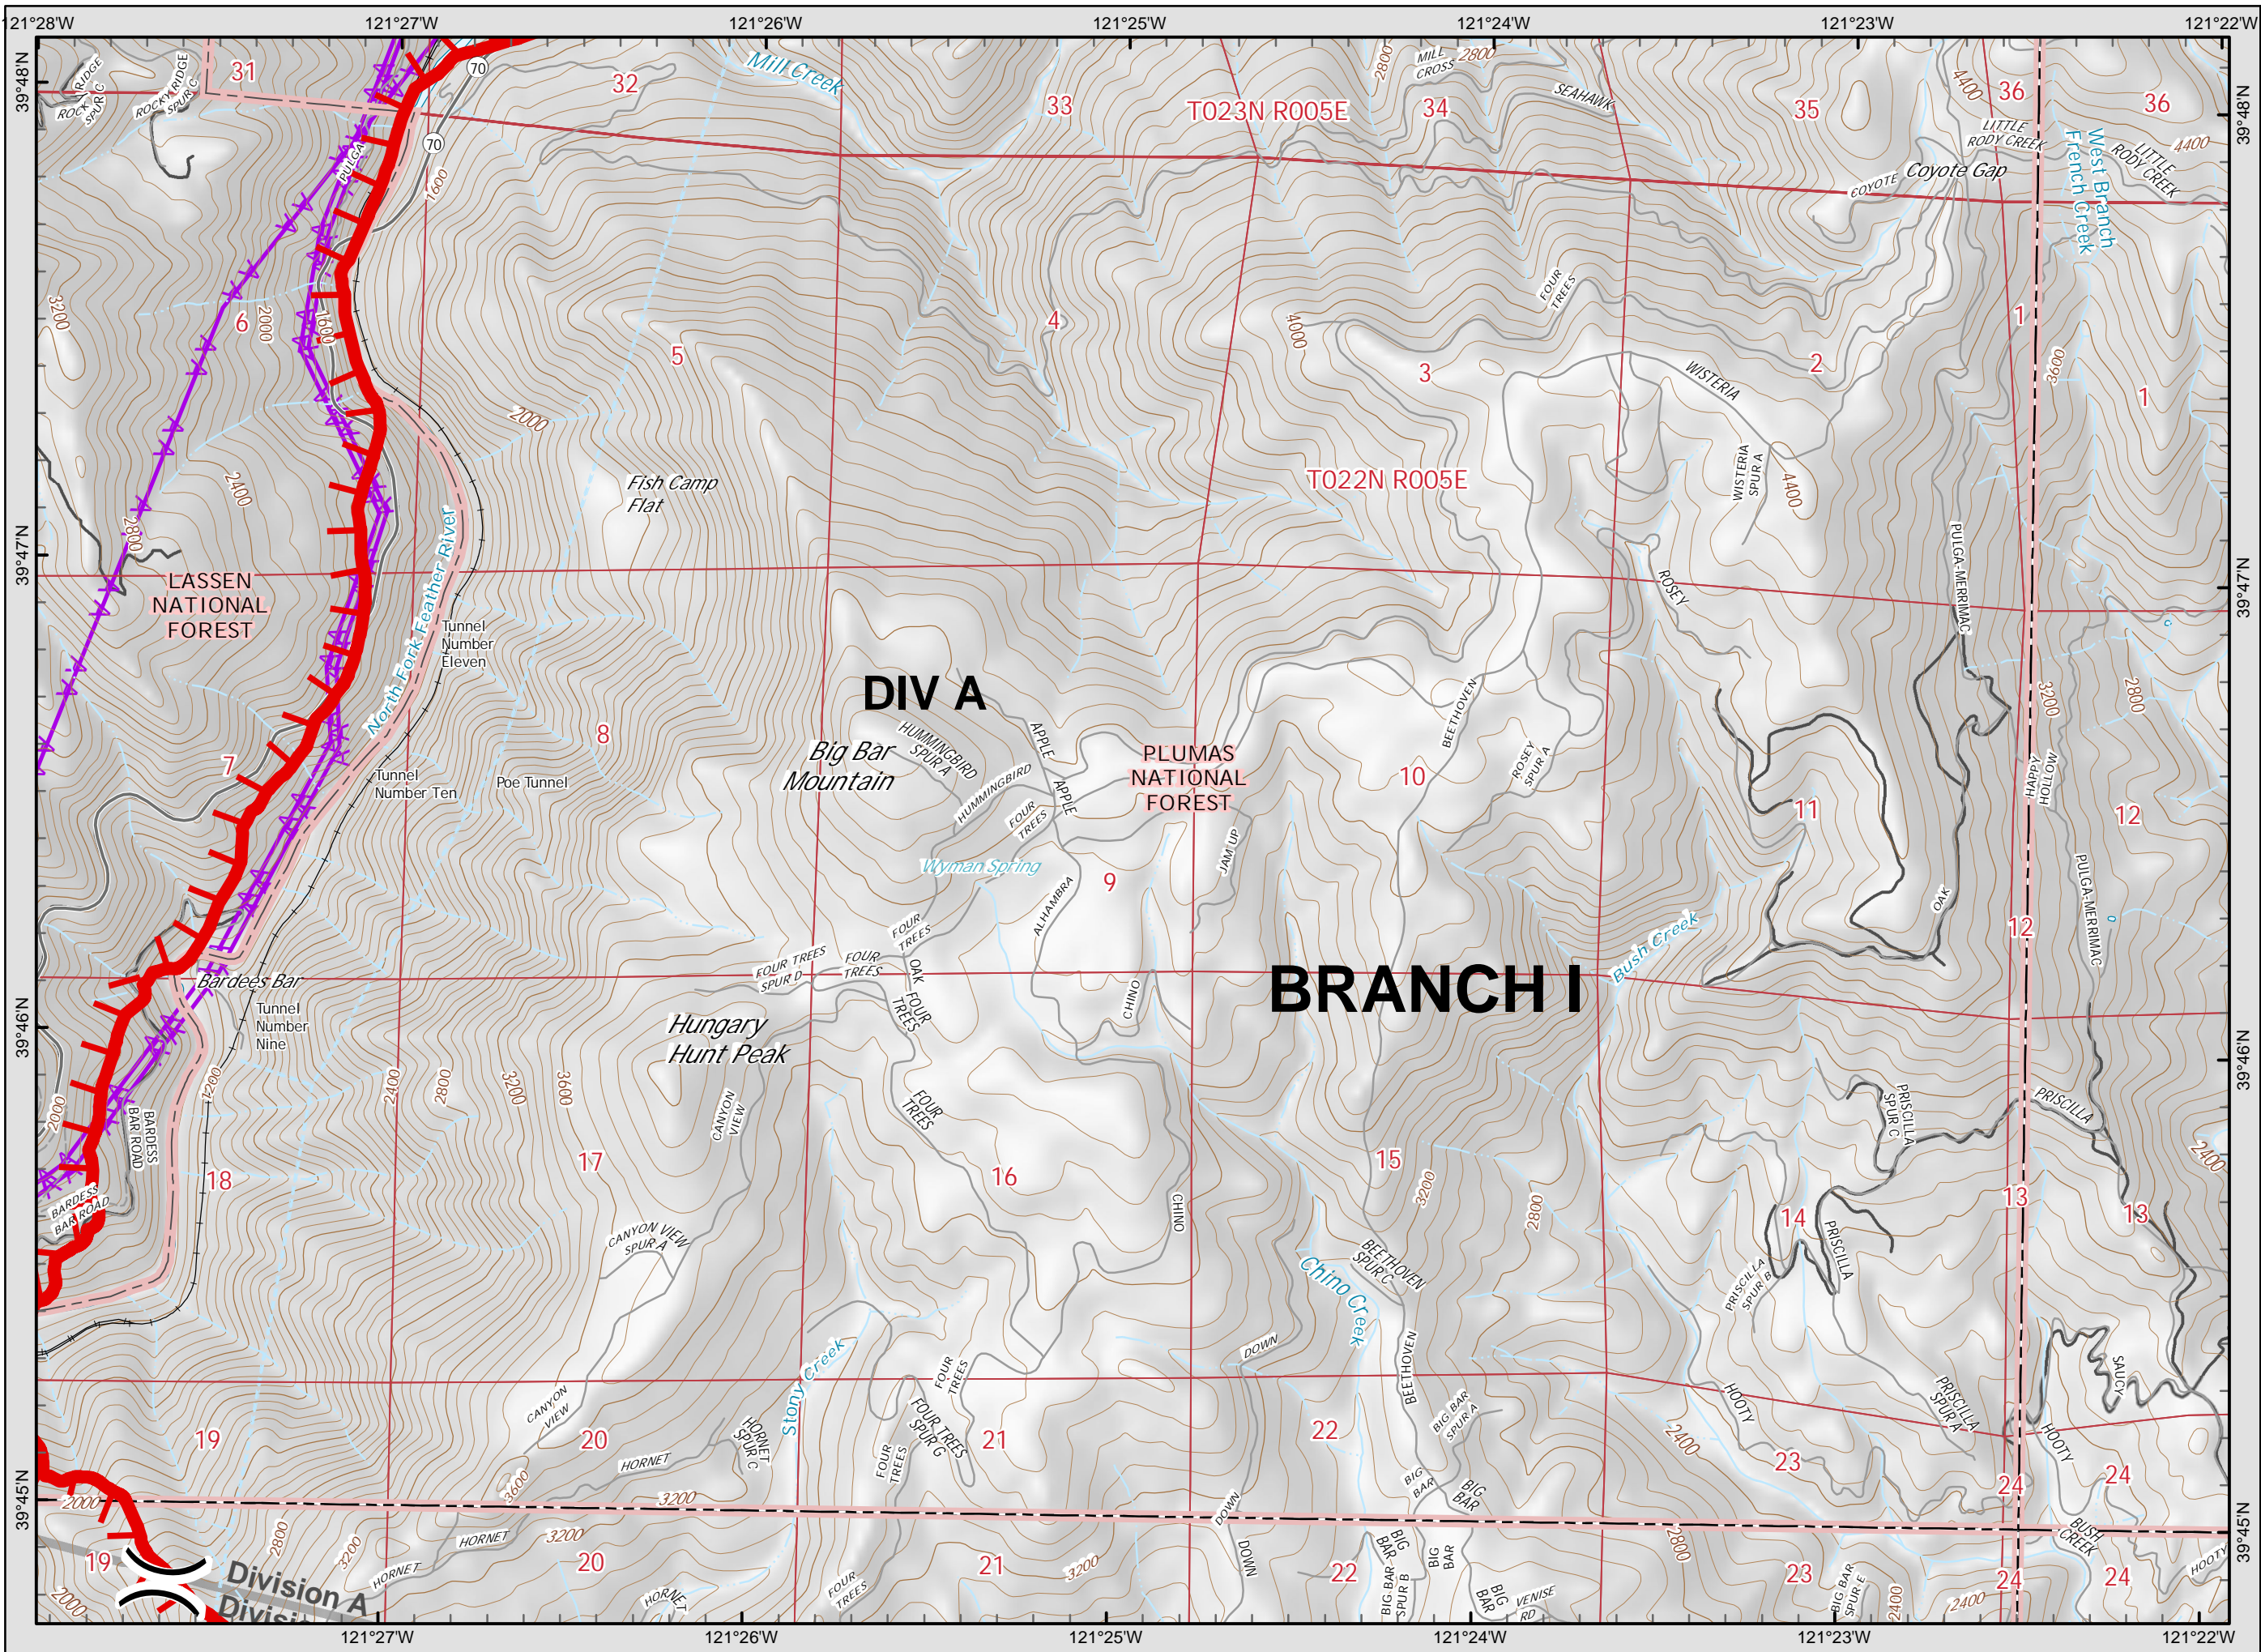

**Camp Incident**  
**CA-BTU-016737**  
**November 10, 2018**  
**IAP Map**

**Page 10**

**Legend**

- Division
- Branch
- Completed Line
- Uncontrolled Fire Edge
- Completed Dozer Line
- Proposed Dozer Line
- Drop Point
- Spot Fire
- Helispot
- Staging Area
- Water Source
- Incident Command Post