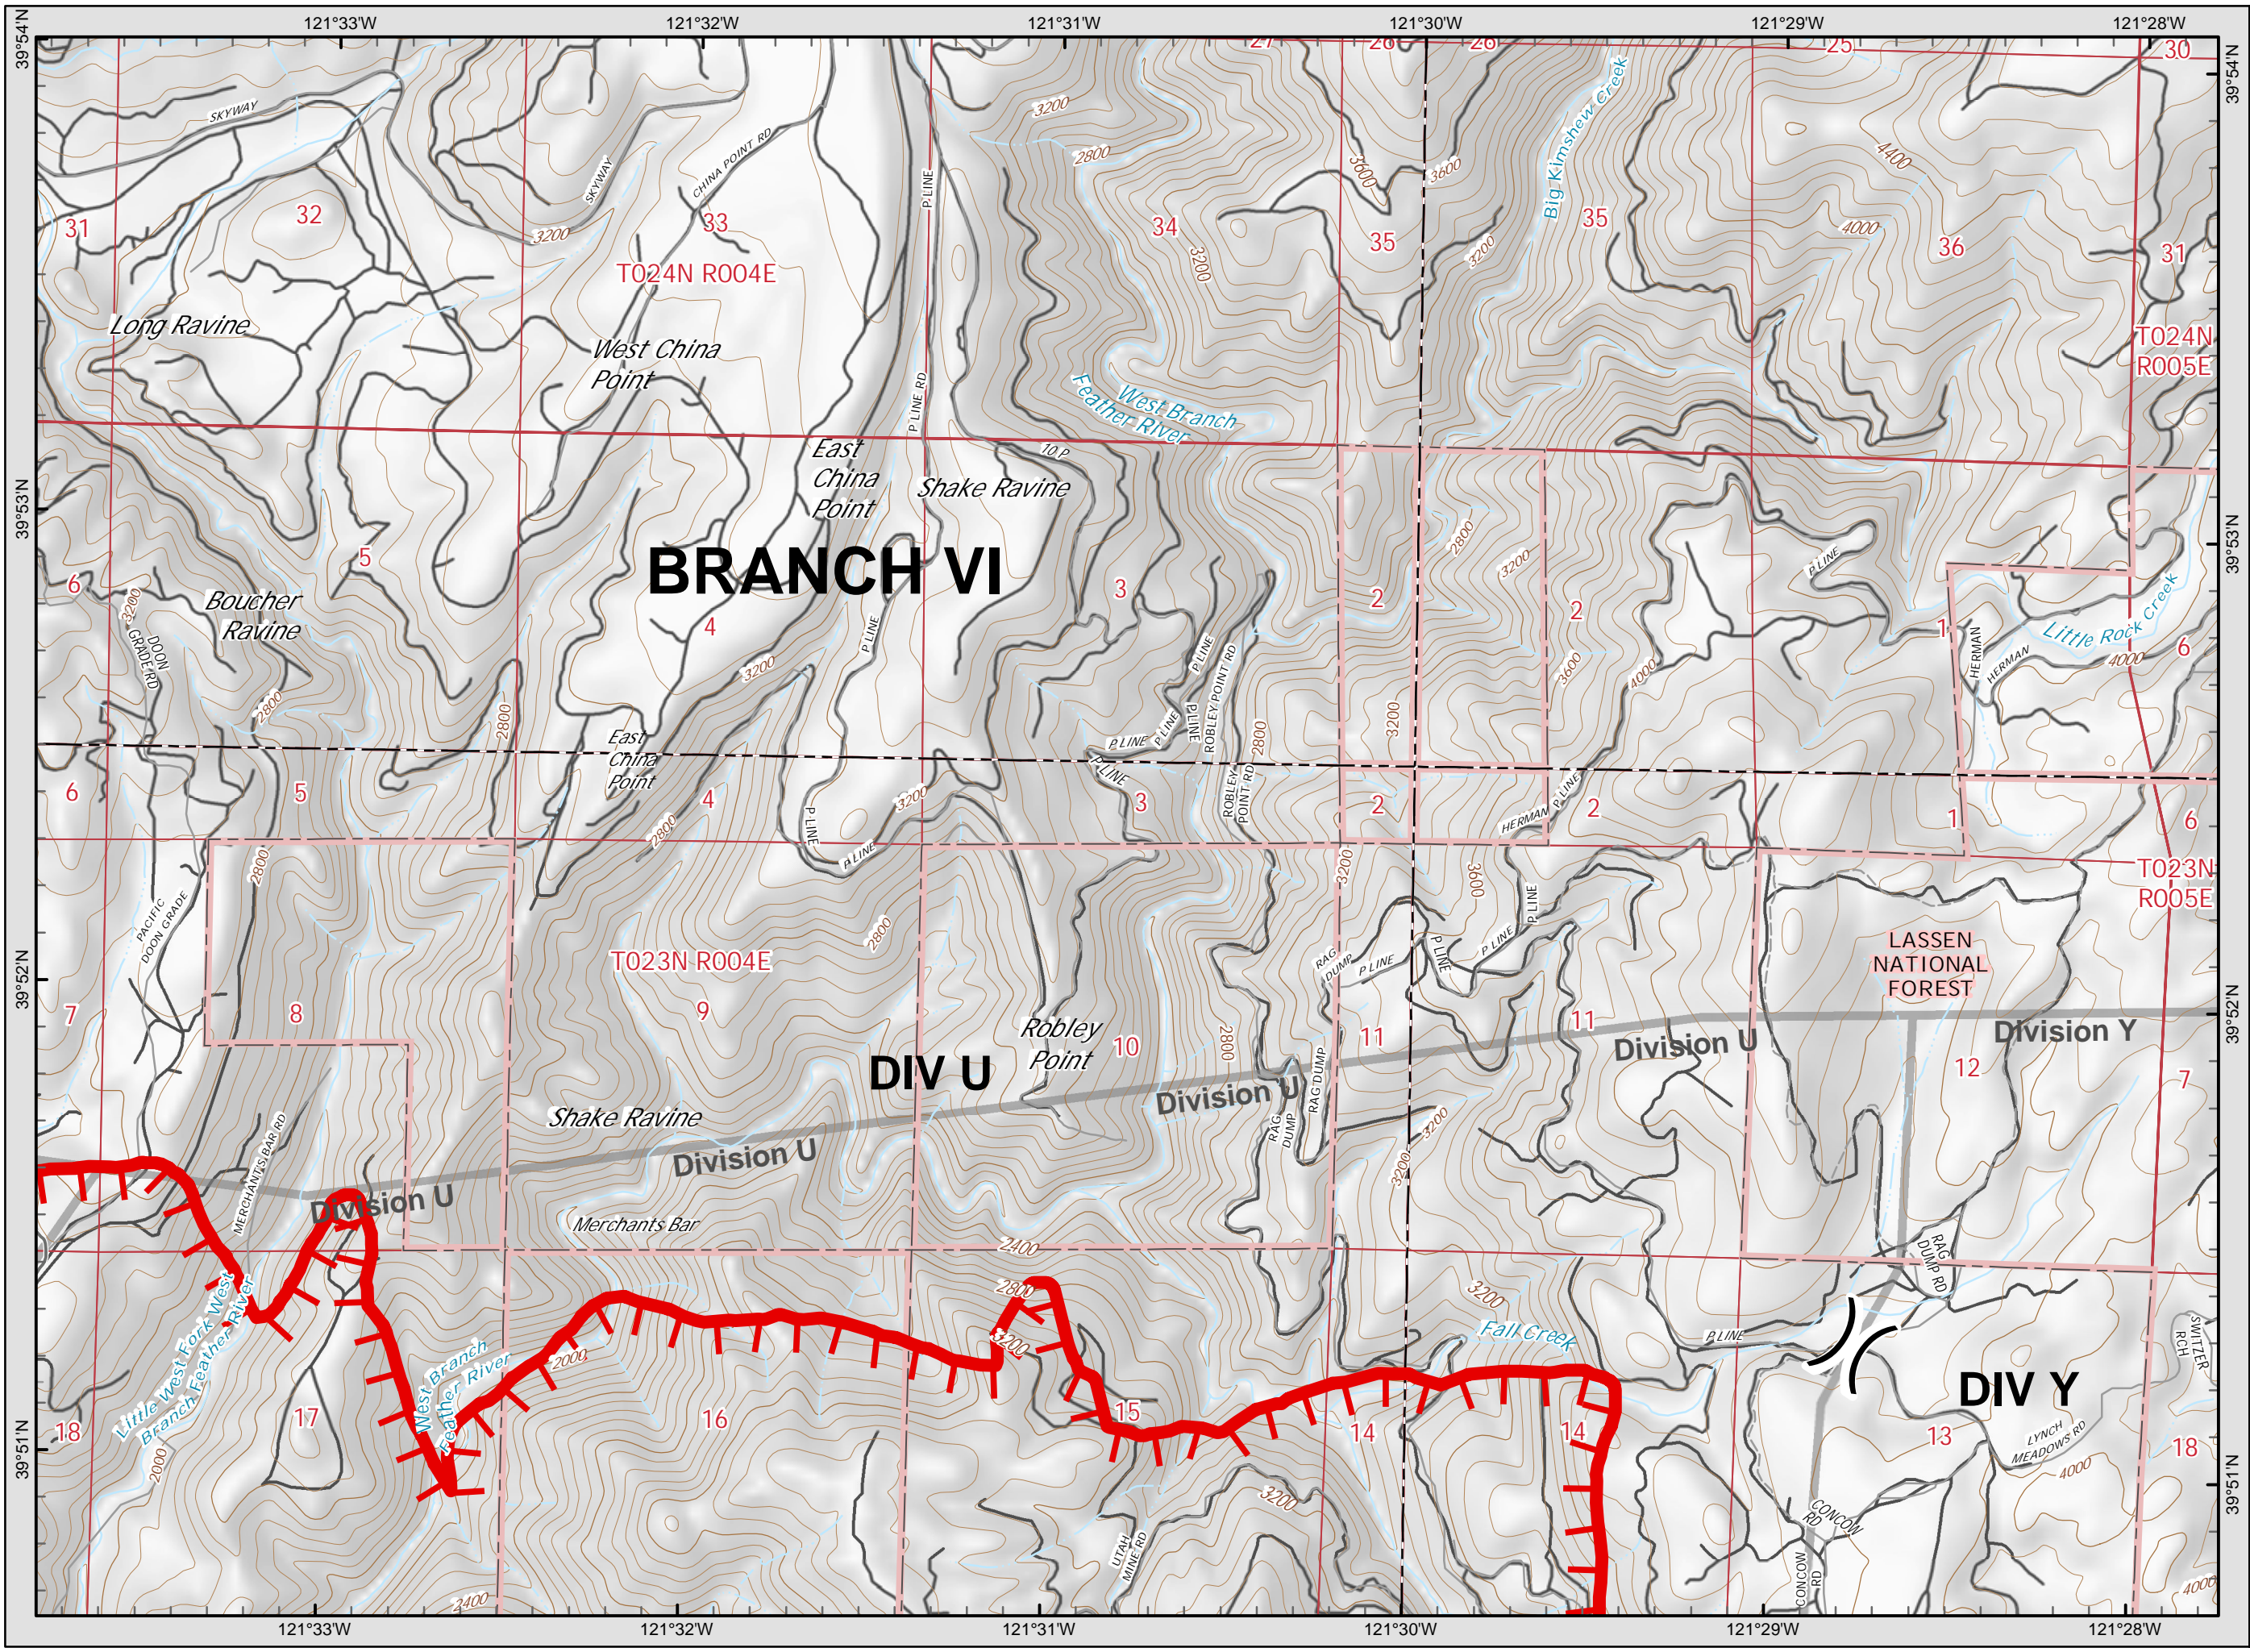

**Camp Incident**  
**CA-BTU-016737**  
**November 10, 2018**  
**IAP Map**

**Page 4**

- Legend**
- Division
  - Branch
  - Completed Line
  - Uncontrolled Fire Edge
  - Completed Dozer Line
  - Proposed Dozer Line
  - Drop Point
  - Spot Fire
  - Helispot
  - Staging Area
  - Water Source
  - Incident Command Post