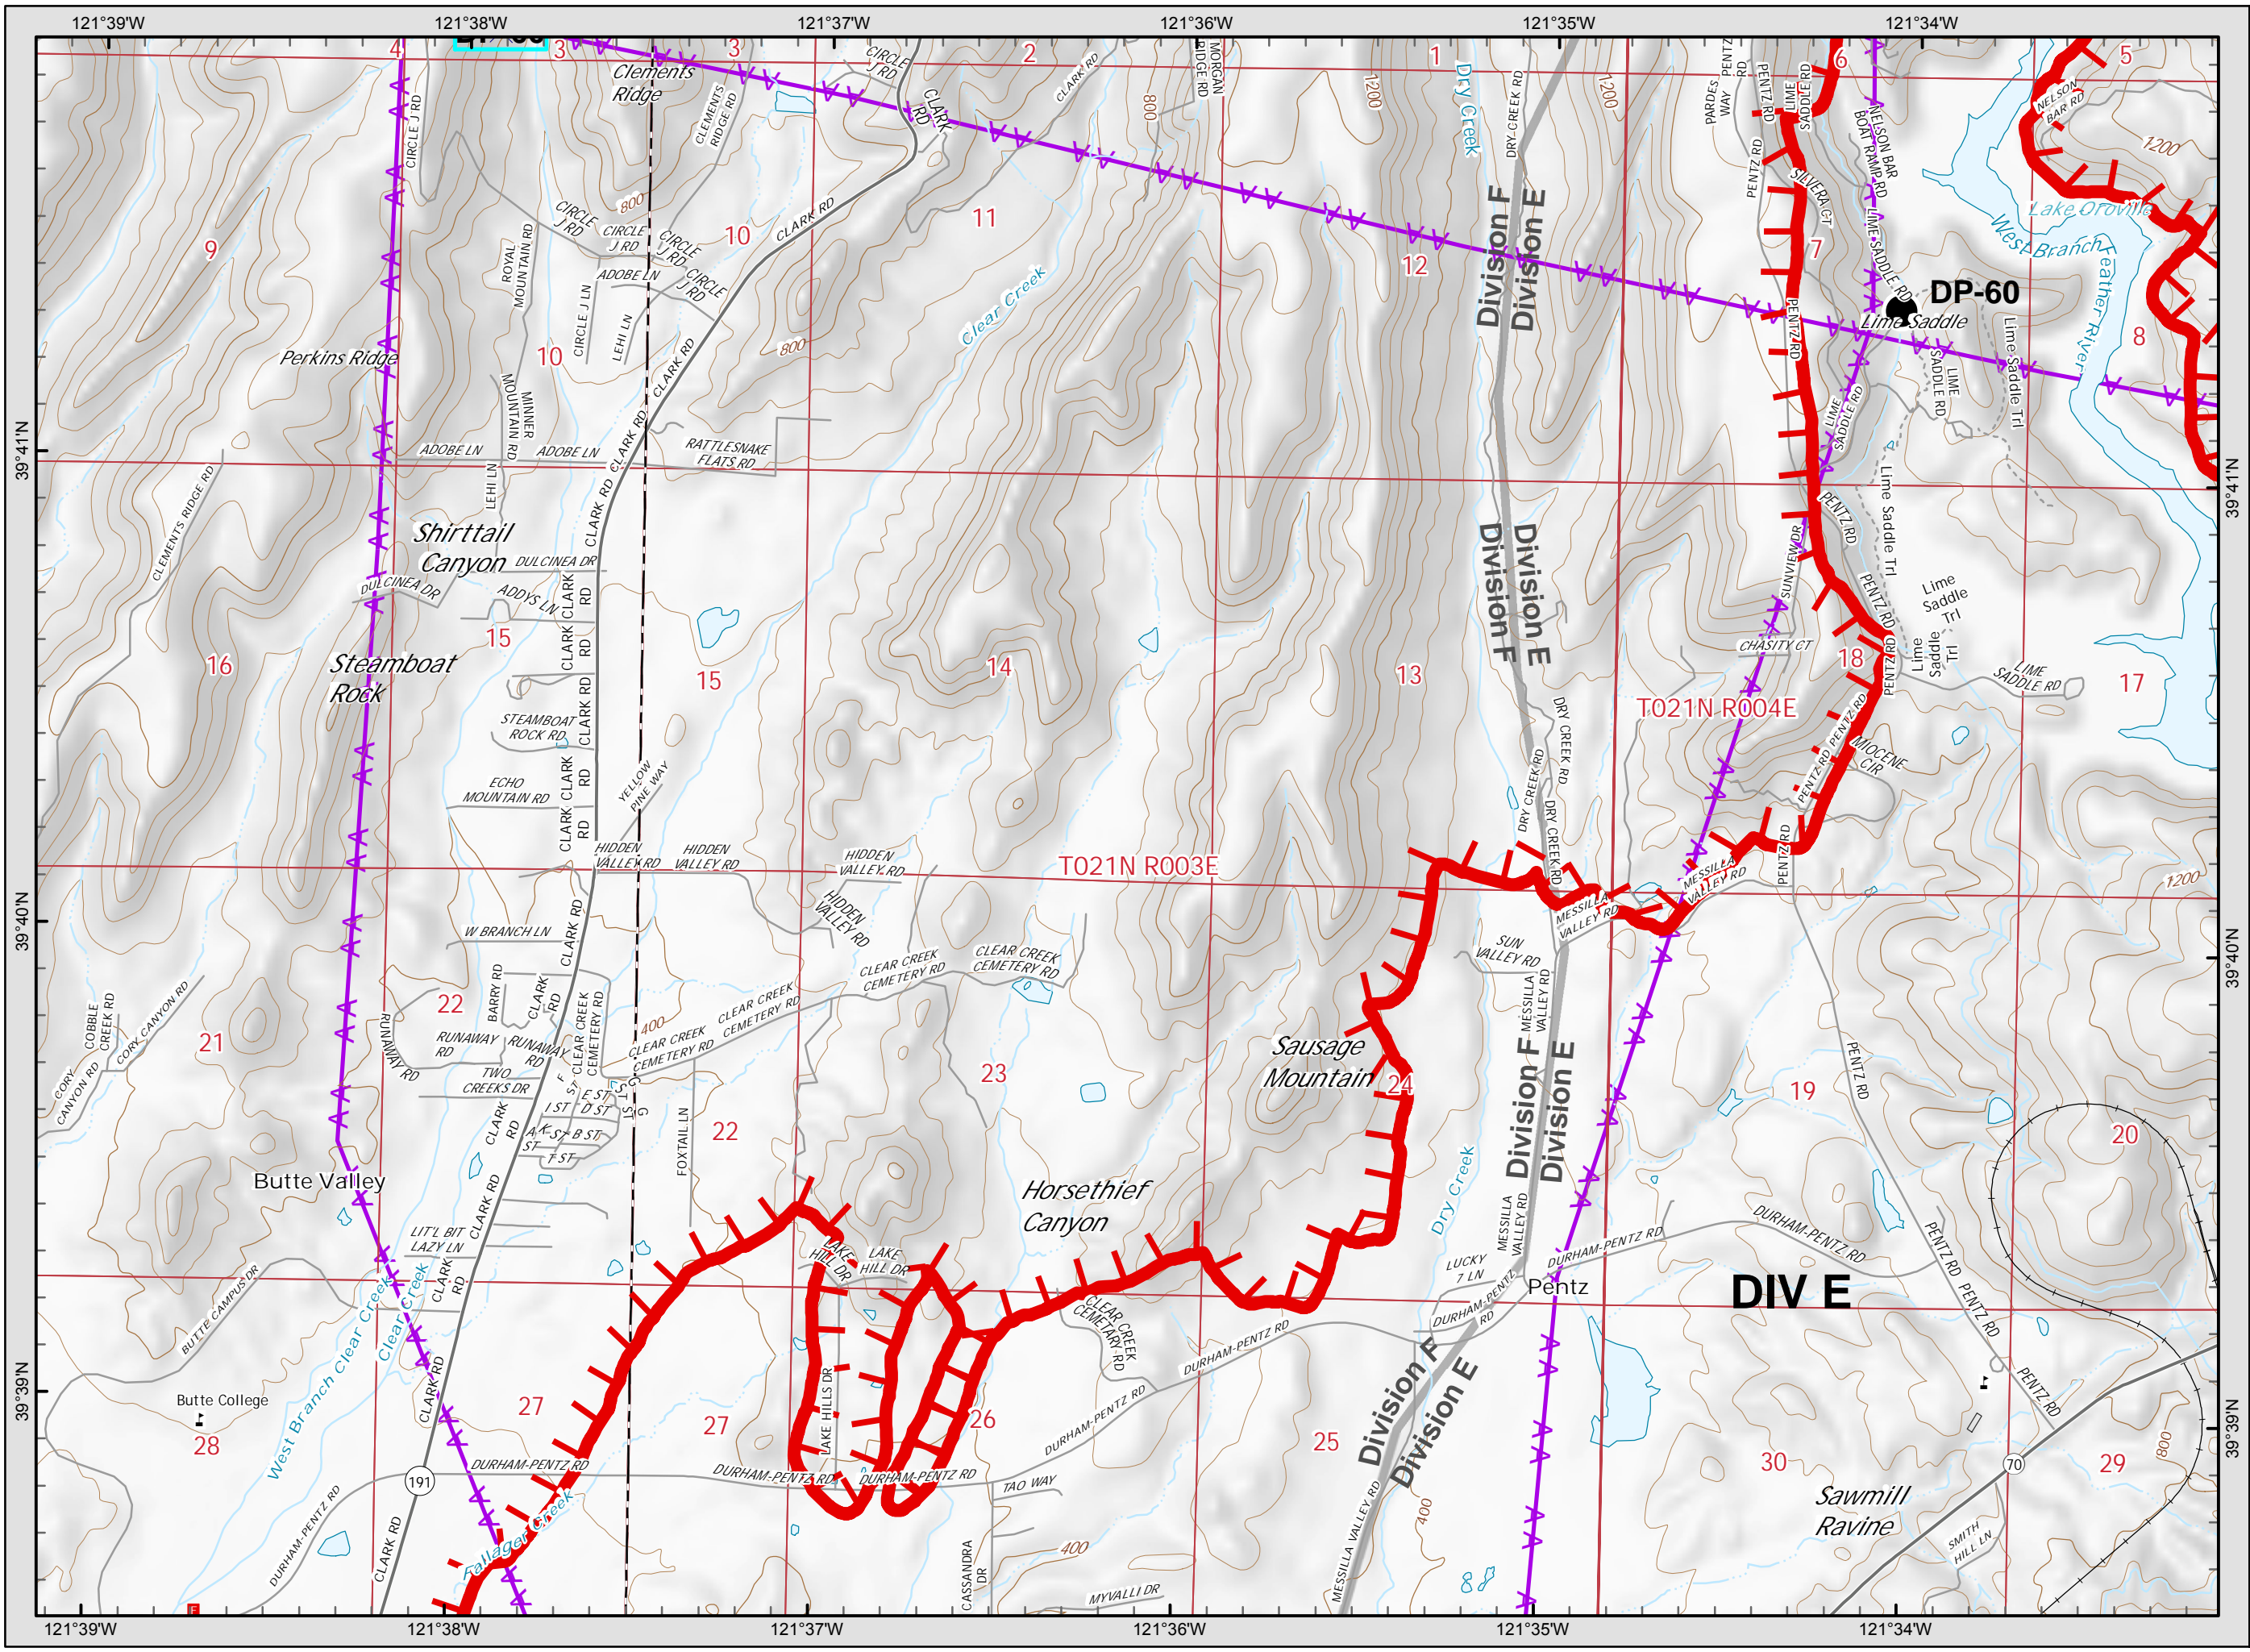

Camp Incident CA-BTU-016737 November 10, 2018 IAP Map

Page 22

1. ### Legend
2. Division
   - Branch
   - Completed Line
   - Uncontrolled Fire Edge
   - Completed Dozer Line
   - Proposed Dozer Line
   - Drop Point
   - Spot Fire
   - Helispot
   - Staging Area
   - Water Source
   - Incident Command Post