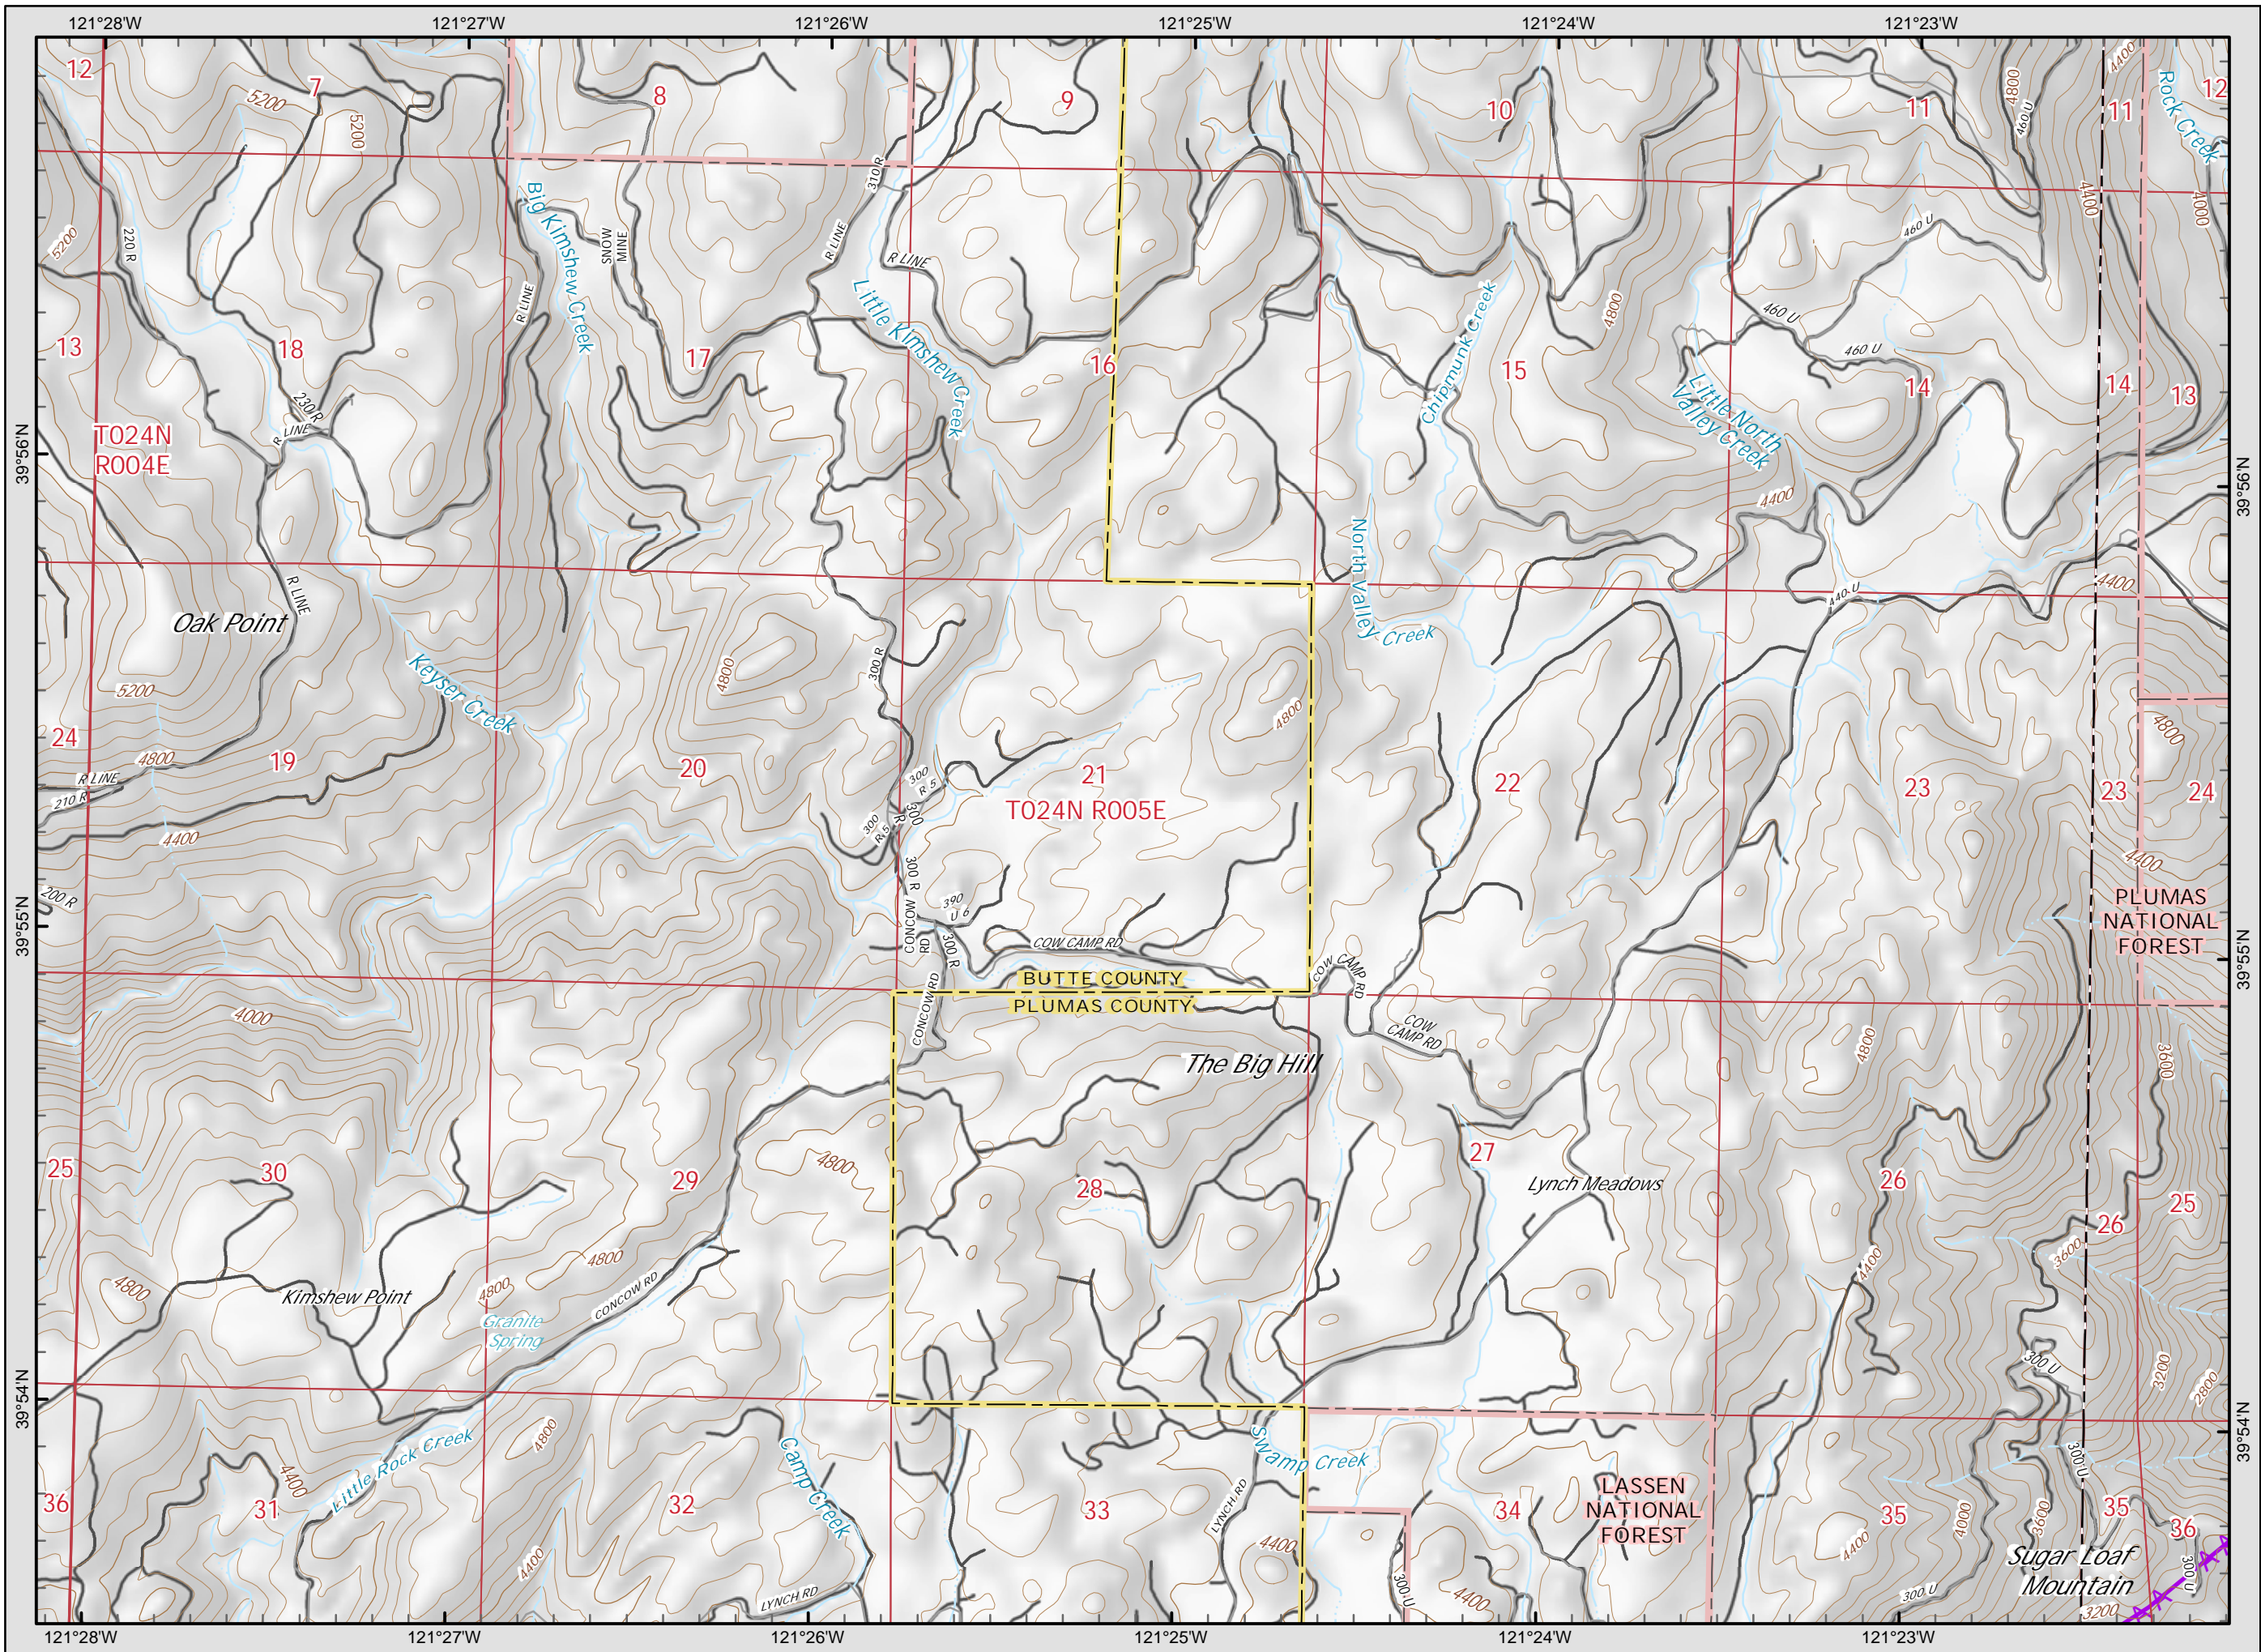

#### IAP Map

#### Legend

- Division
- Branch
- Completed Line
- Uncontrolled Fire Edge
- Completed Dozer Line
- Proposed Dozer Line
- Drop Point
- Spot Fire
- Helispot
- Staging Area
- Water Source
- Incident Command Post