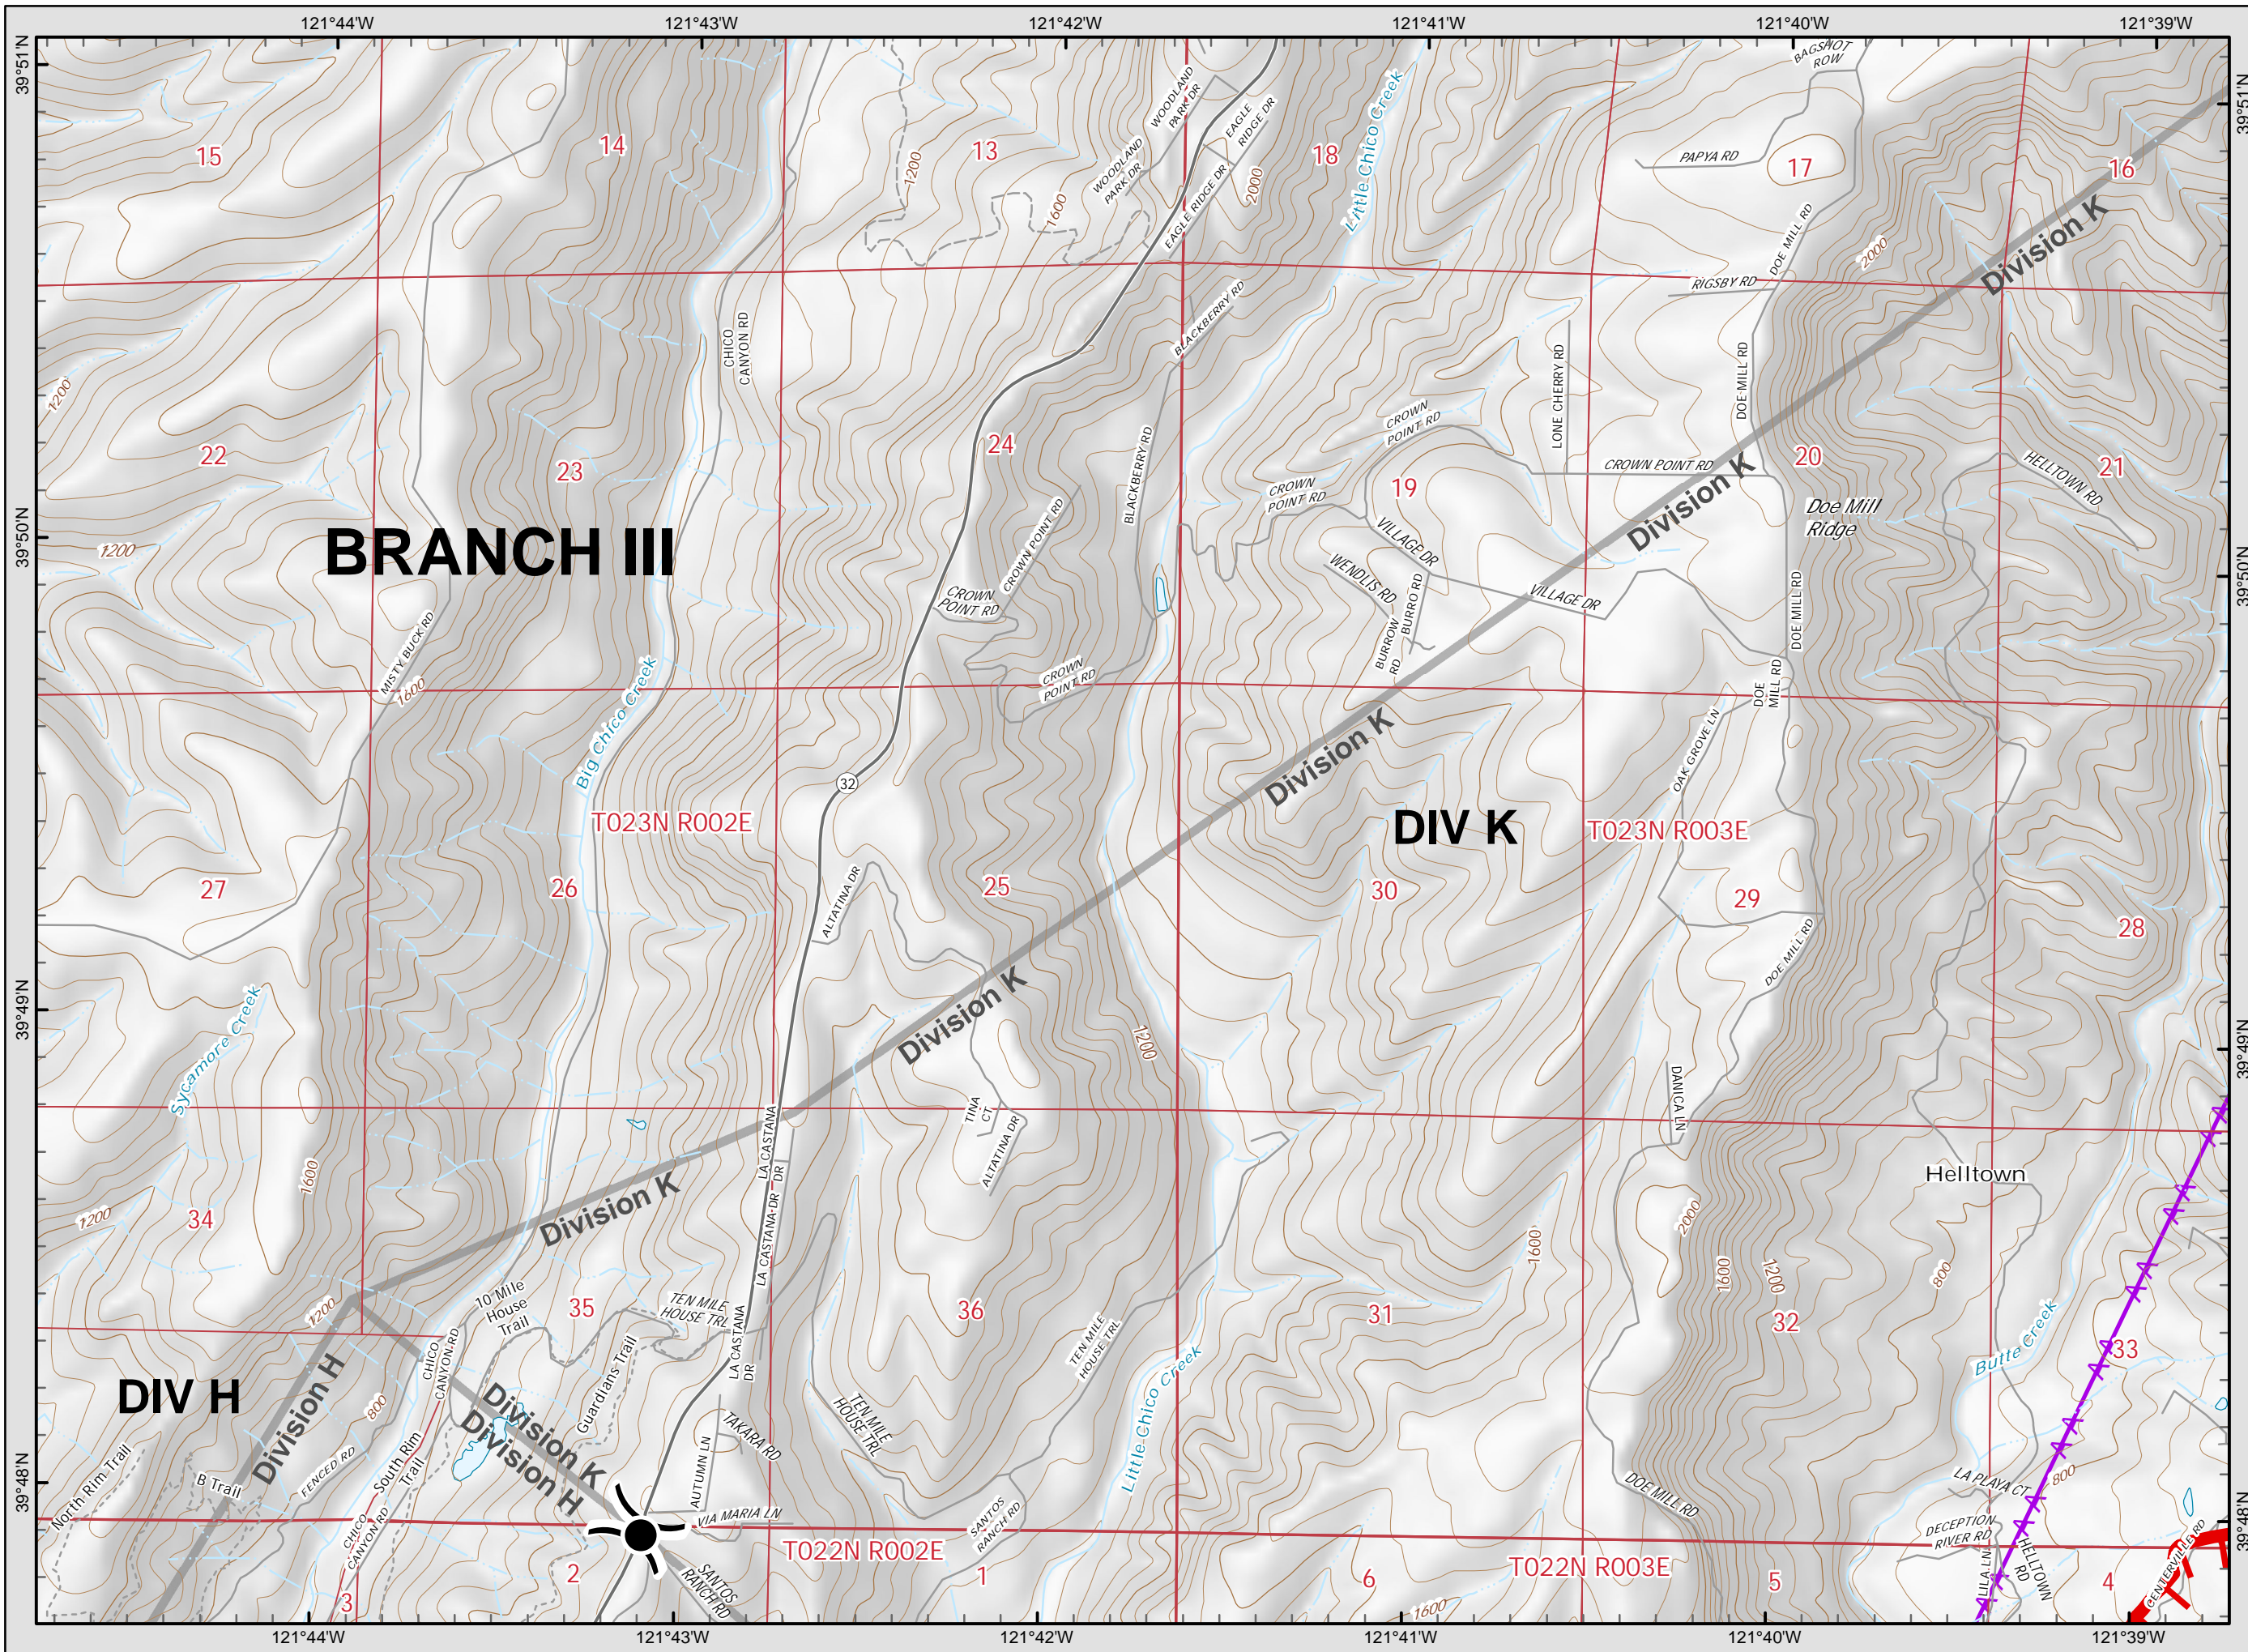

**Camp Incident**  
**CA-BTU-016737**  
**November 10, 2018**  
**IAP Map**

**Page 6**

**Legend**

- Division
- Branch
- Completed Line
- Uncontrolled Fire Edge
- Completed Dozer Line
- Proposed Dozer Line
- Drop Point
- Spot Fire
- Helispot
- Staging Area
- Water Source
- Incident Command Post