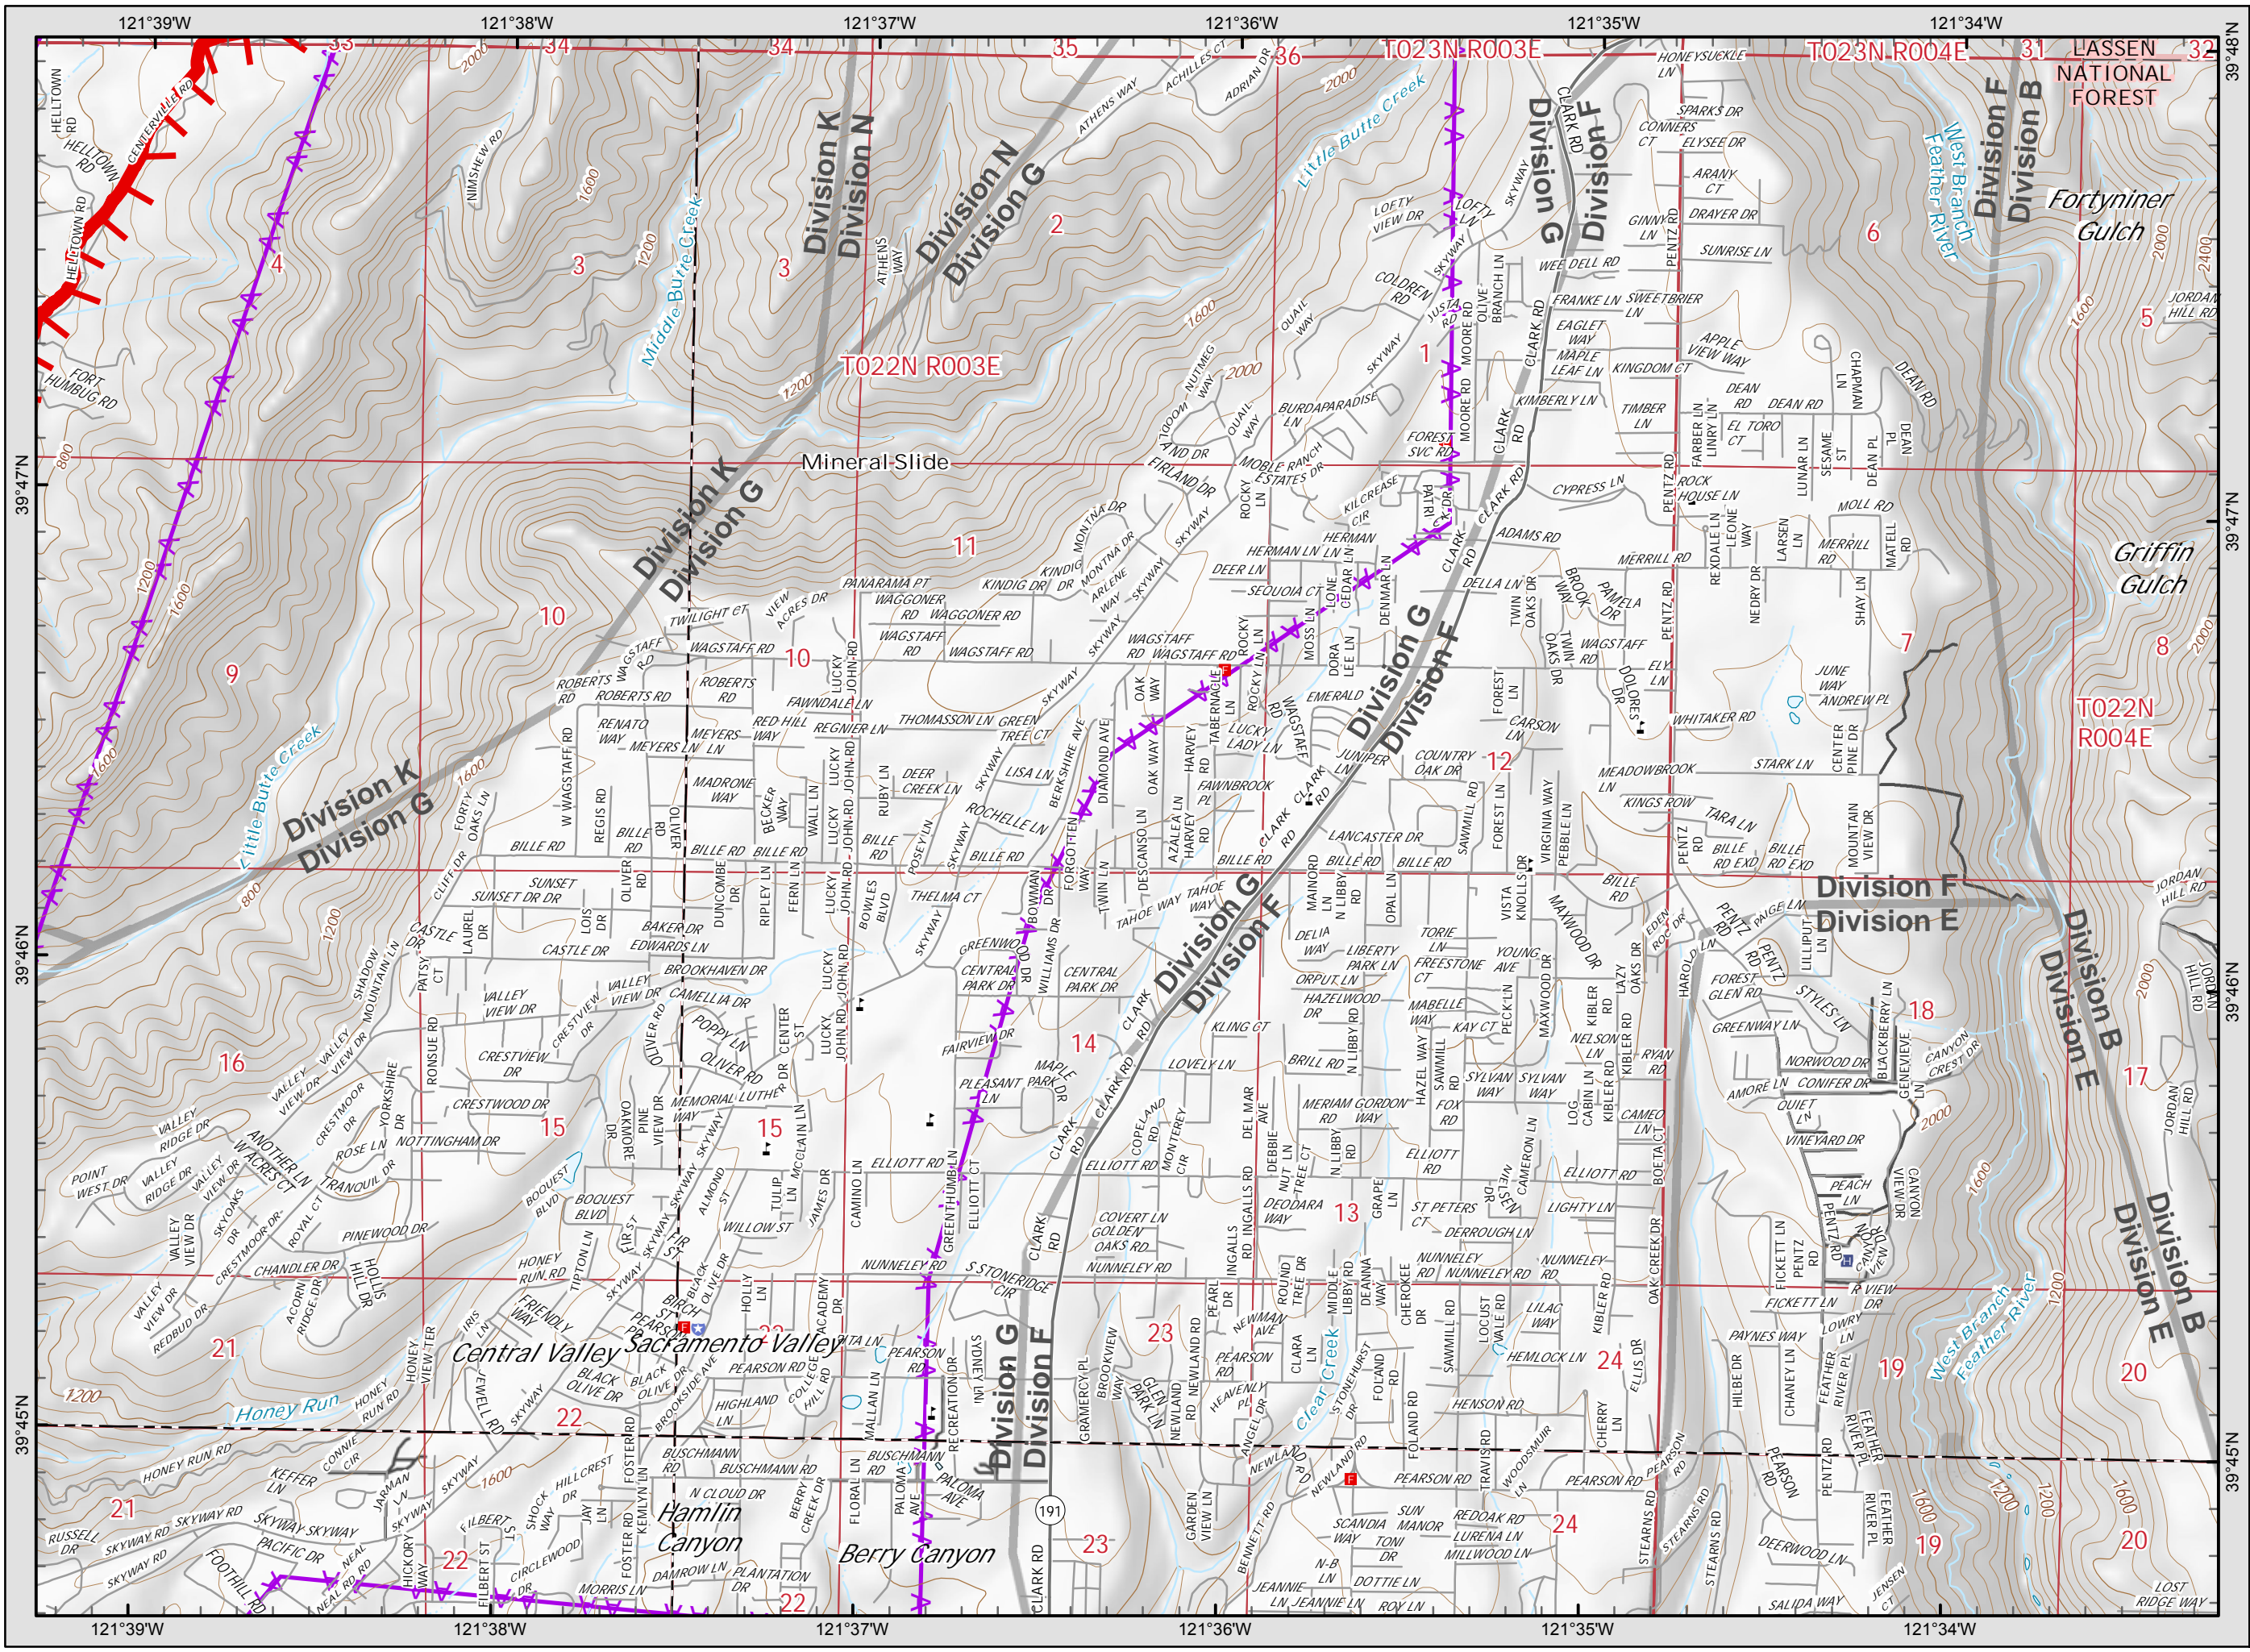

## Page 12

- Legend**
- Division
  - Branch
  - Completed Line
  - Uncontrolled Fire Edge
  - Completed Dozer Line
  - Proposed Dozer Line
  - Drop Point
  - Spot Fire
  - Helispot
  - Staging Area
  - Water Source
  - Incident Command Post