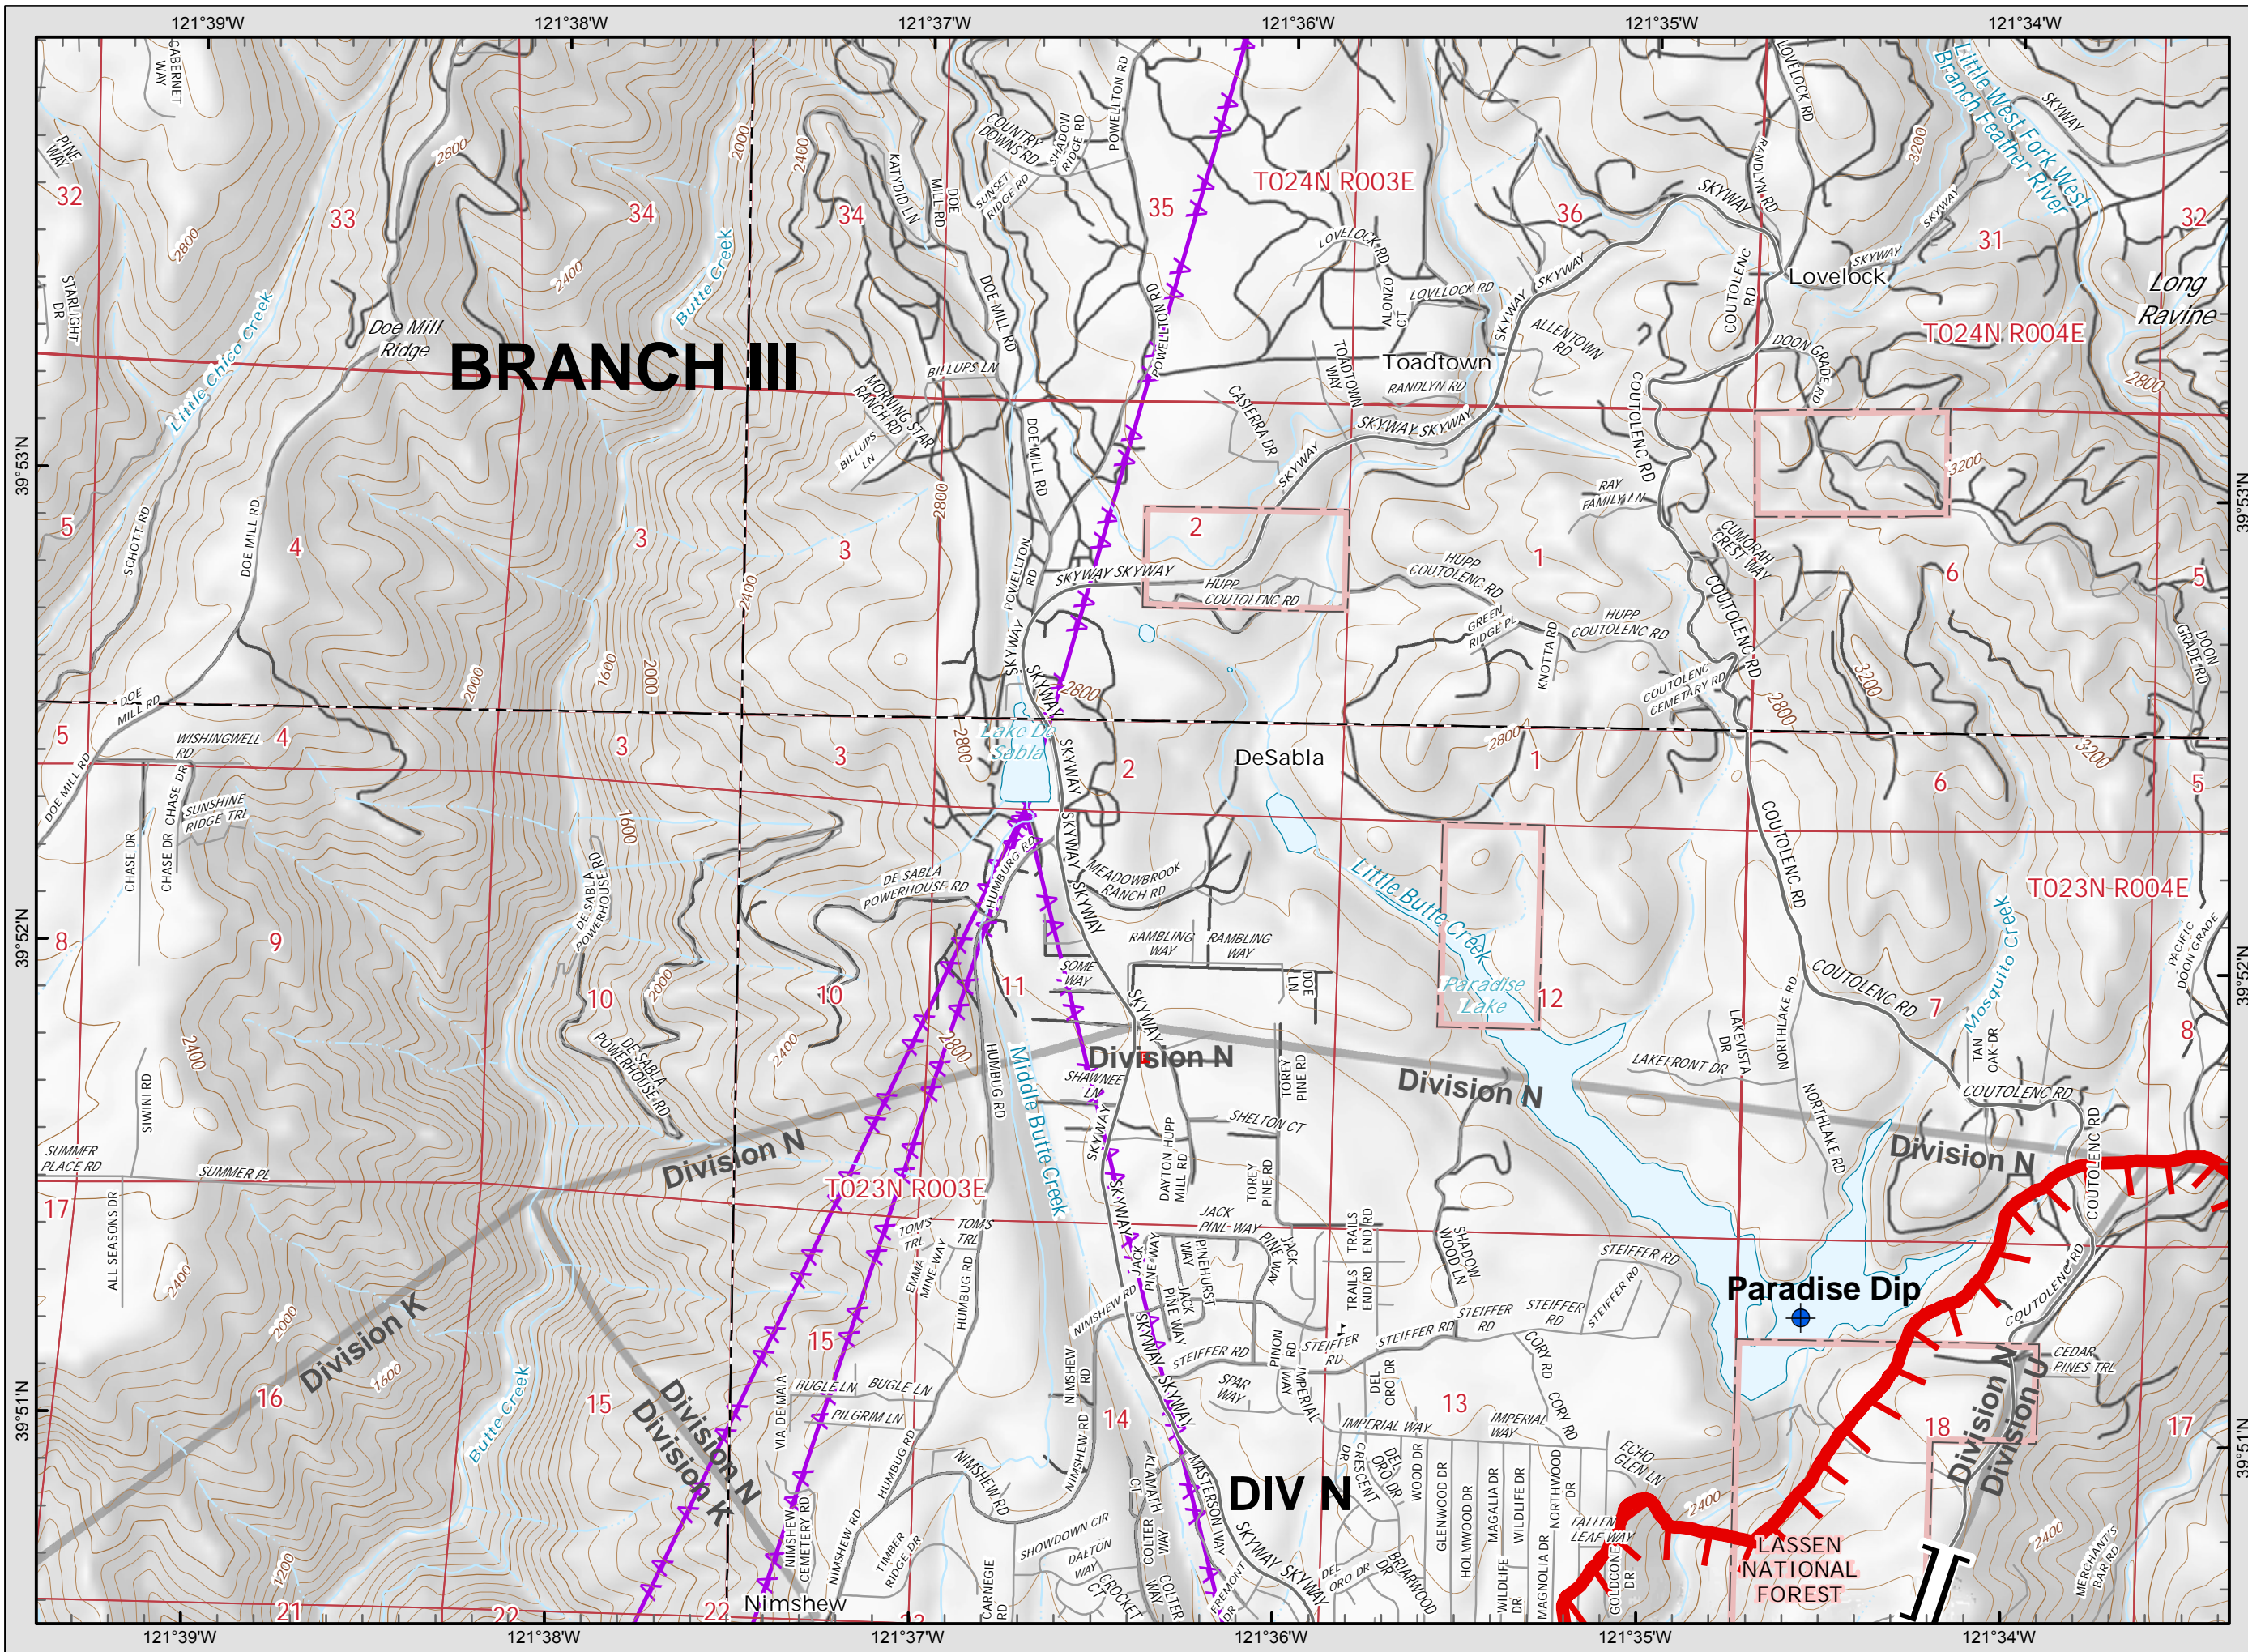

**Camp Incident**  
**CA-BTU-016737**  
**November 10, 2018**  
**IAP Map**

**Page 5**

**Legend**

- Division
- Branch
- Completed Line
- Uncontrolled Fire Edge
- Completed Dozer Line
- Proposed Dozer Line
- Drop Point
- Spot Fire
- Helispot
- Staging Area
- Water Source
- Incident Command Post