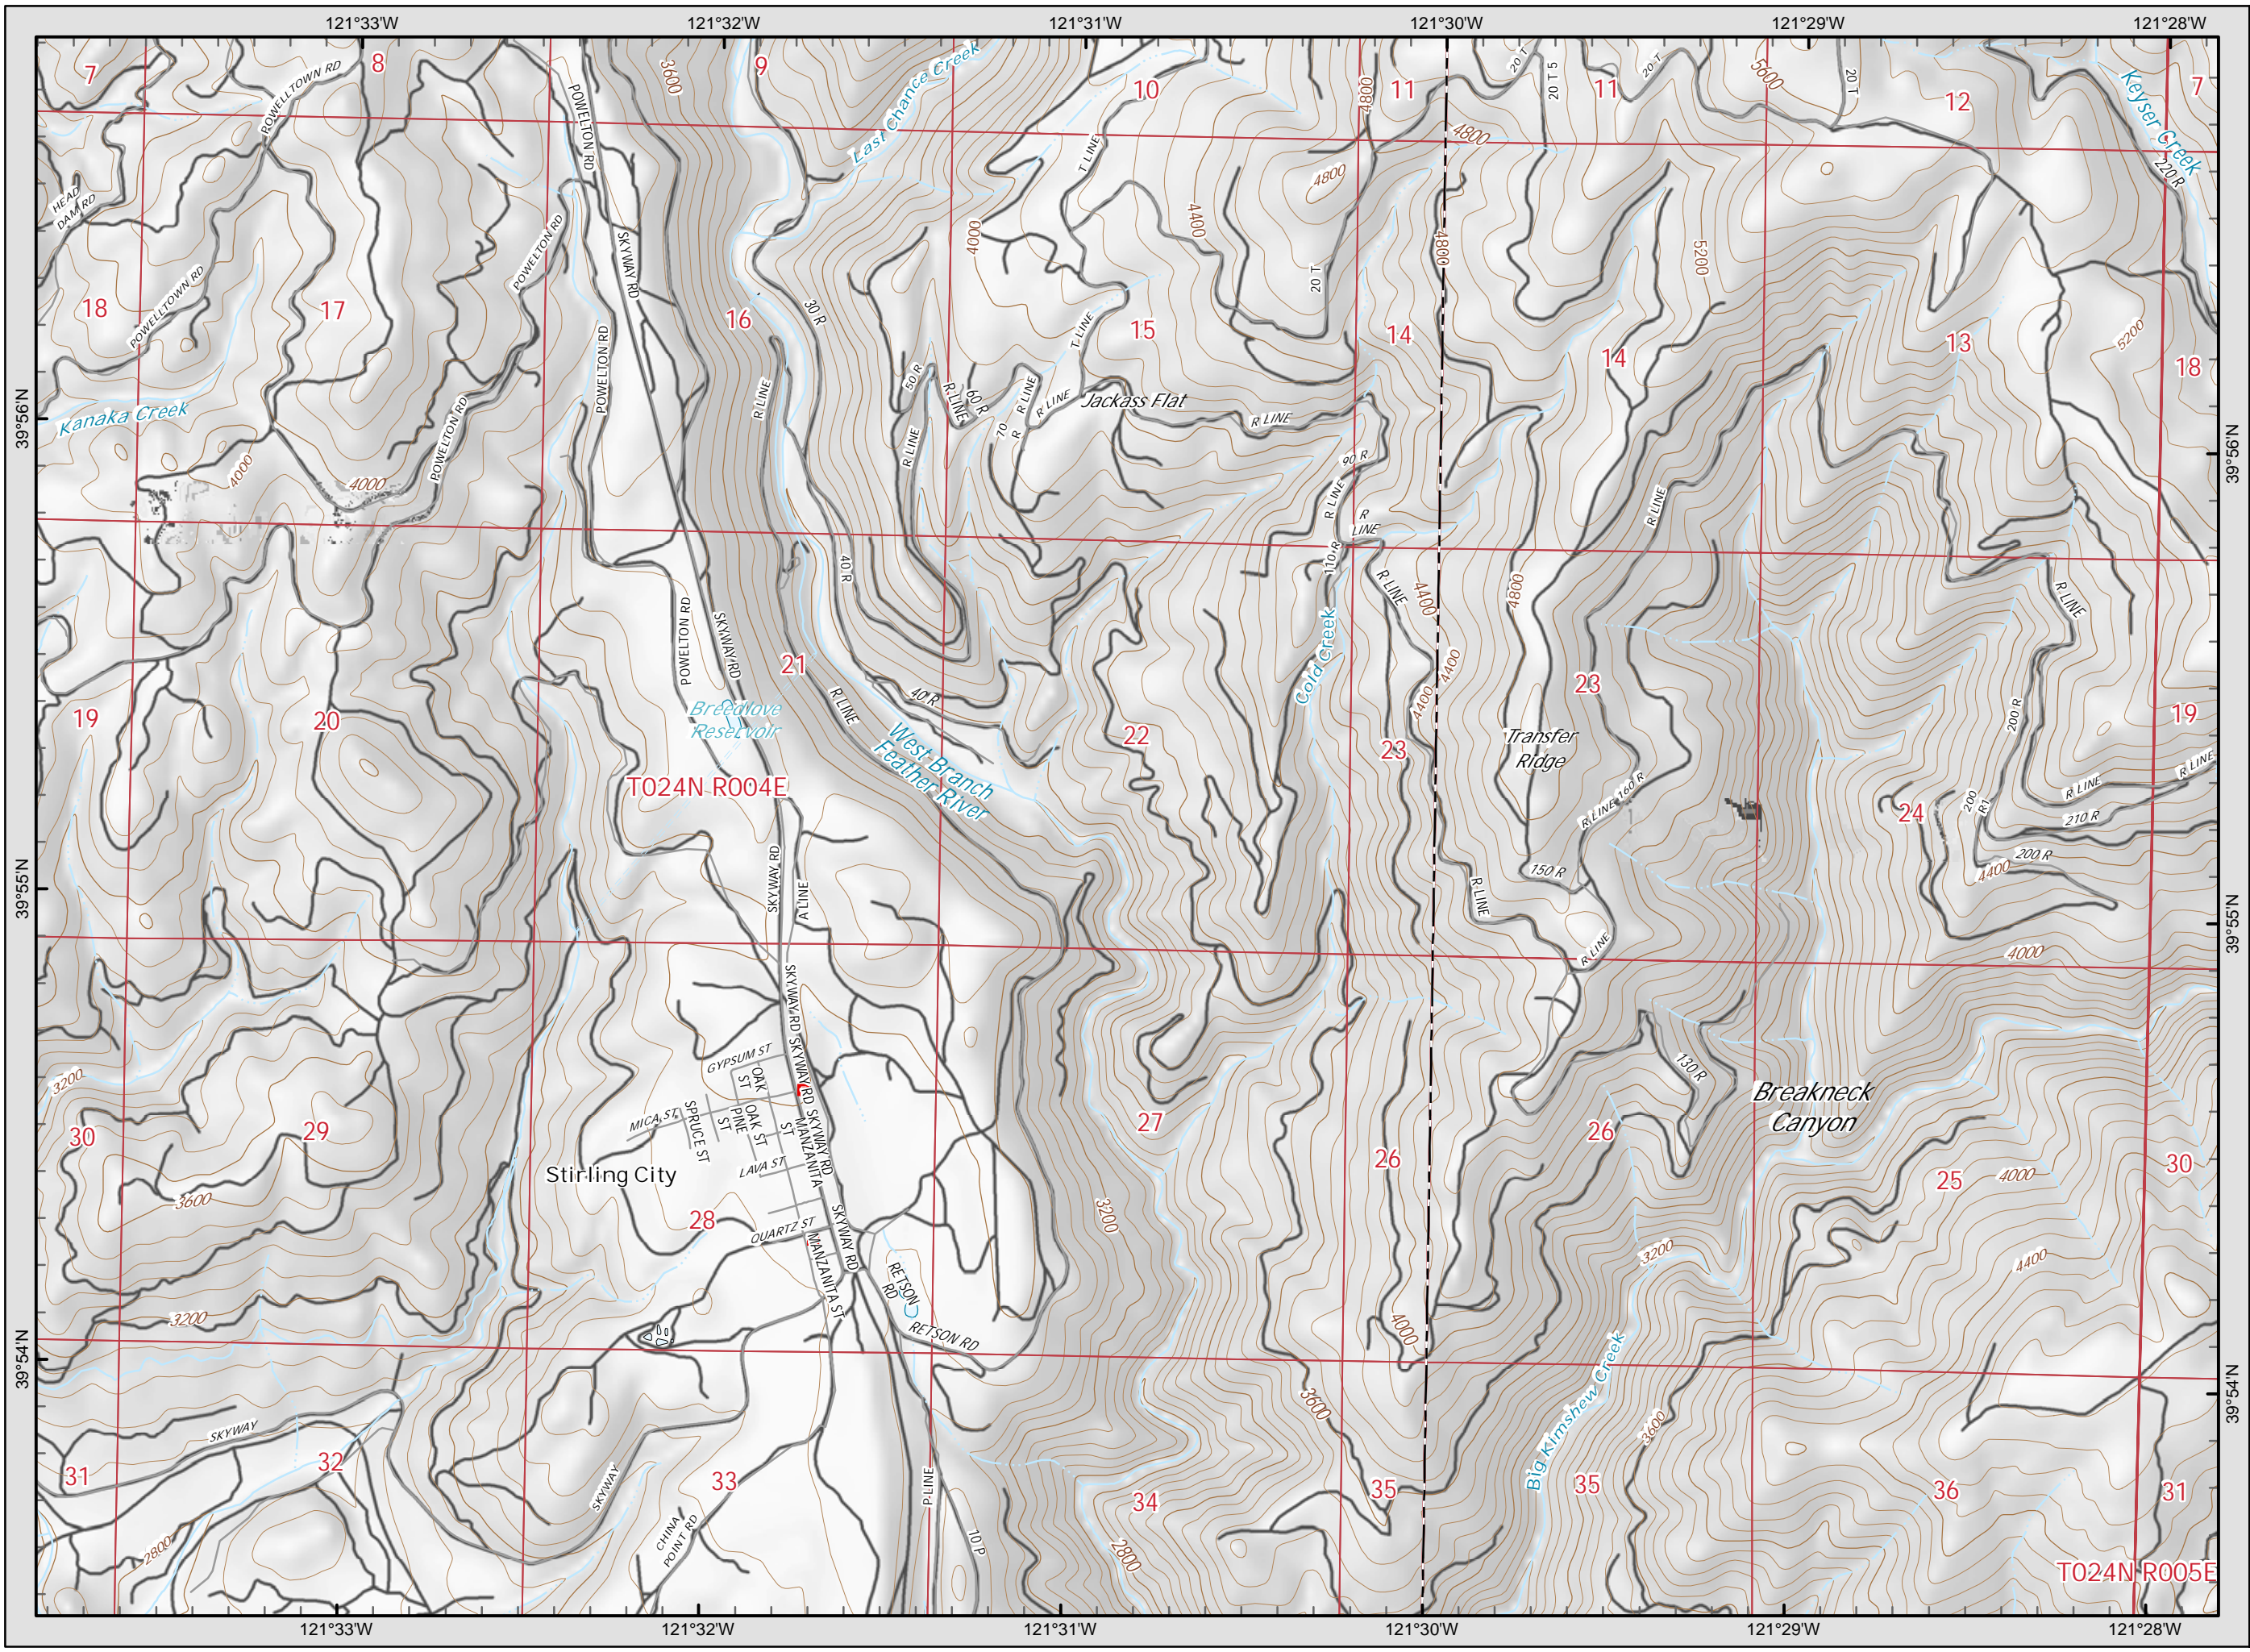

Camp Incident

CA-BTU-016737

November 10, 2018

IAP Map

Page 2

Legend

- Division
- Branch
- Completed Line
- Uncontrolled Fire Edge
- Completed Dozer Line
- Proposed Dozer Line
- Drop Point
- Spot Fire
- Helispot
- Staging Area
- Water Source
- Incident Command Post