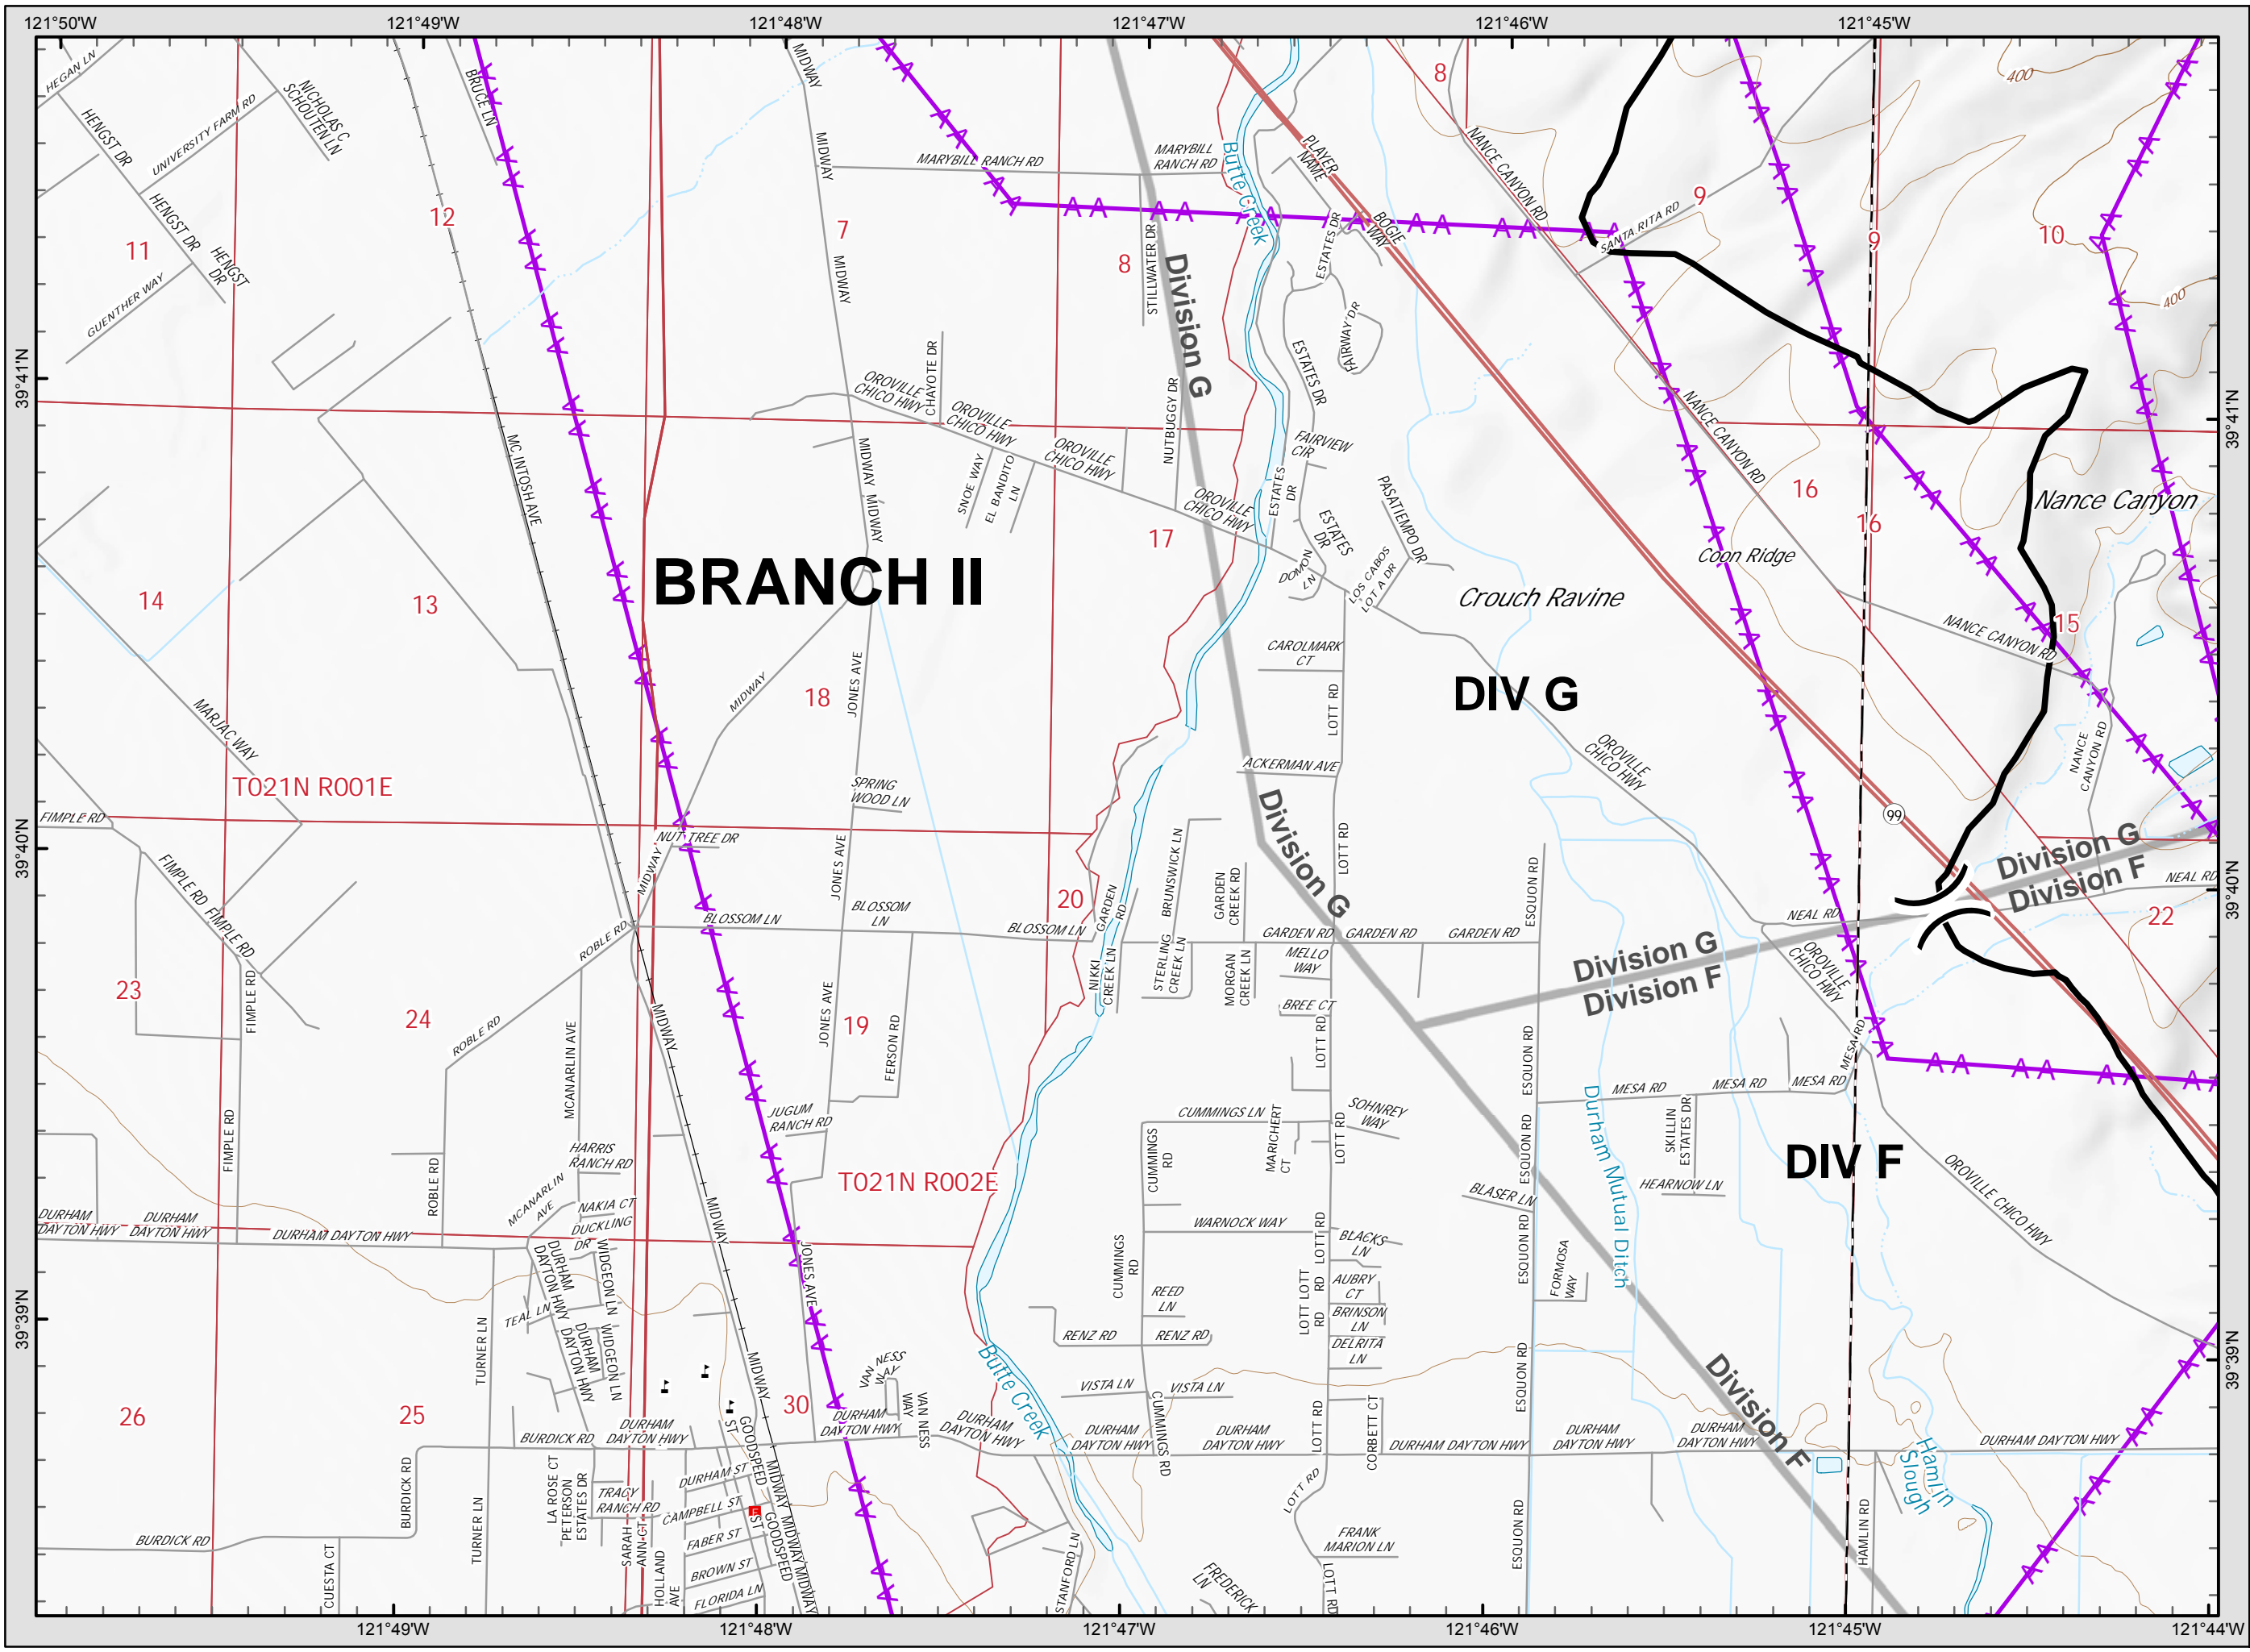

Camp Incident
CA-BTU-016737
November 10, 2018
IAP Map

Page 24

1. **Legend**
2. Division
   - Branch
   - Completed Line
   - Uncontrolled Fire Edge
   - Completed Dozer Line
   - Proposed Dozer Line
   - Drop Point
   - Spot Fire
   - Helispot
   - Staging Area
   - Water Source
   - Incident Command Post