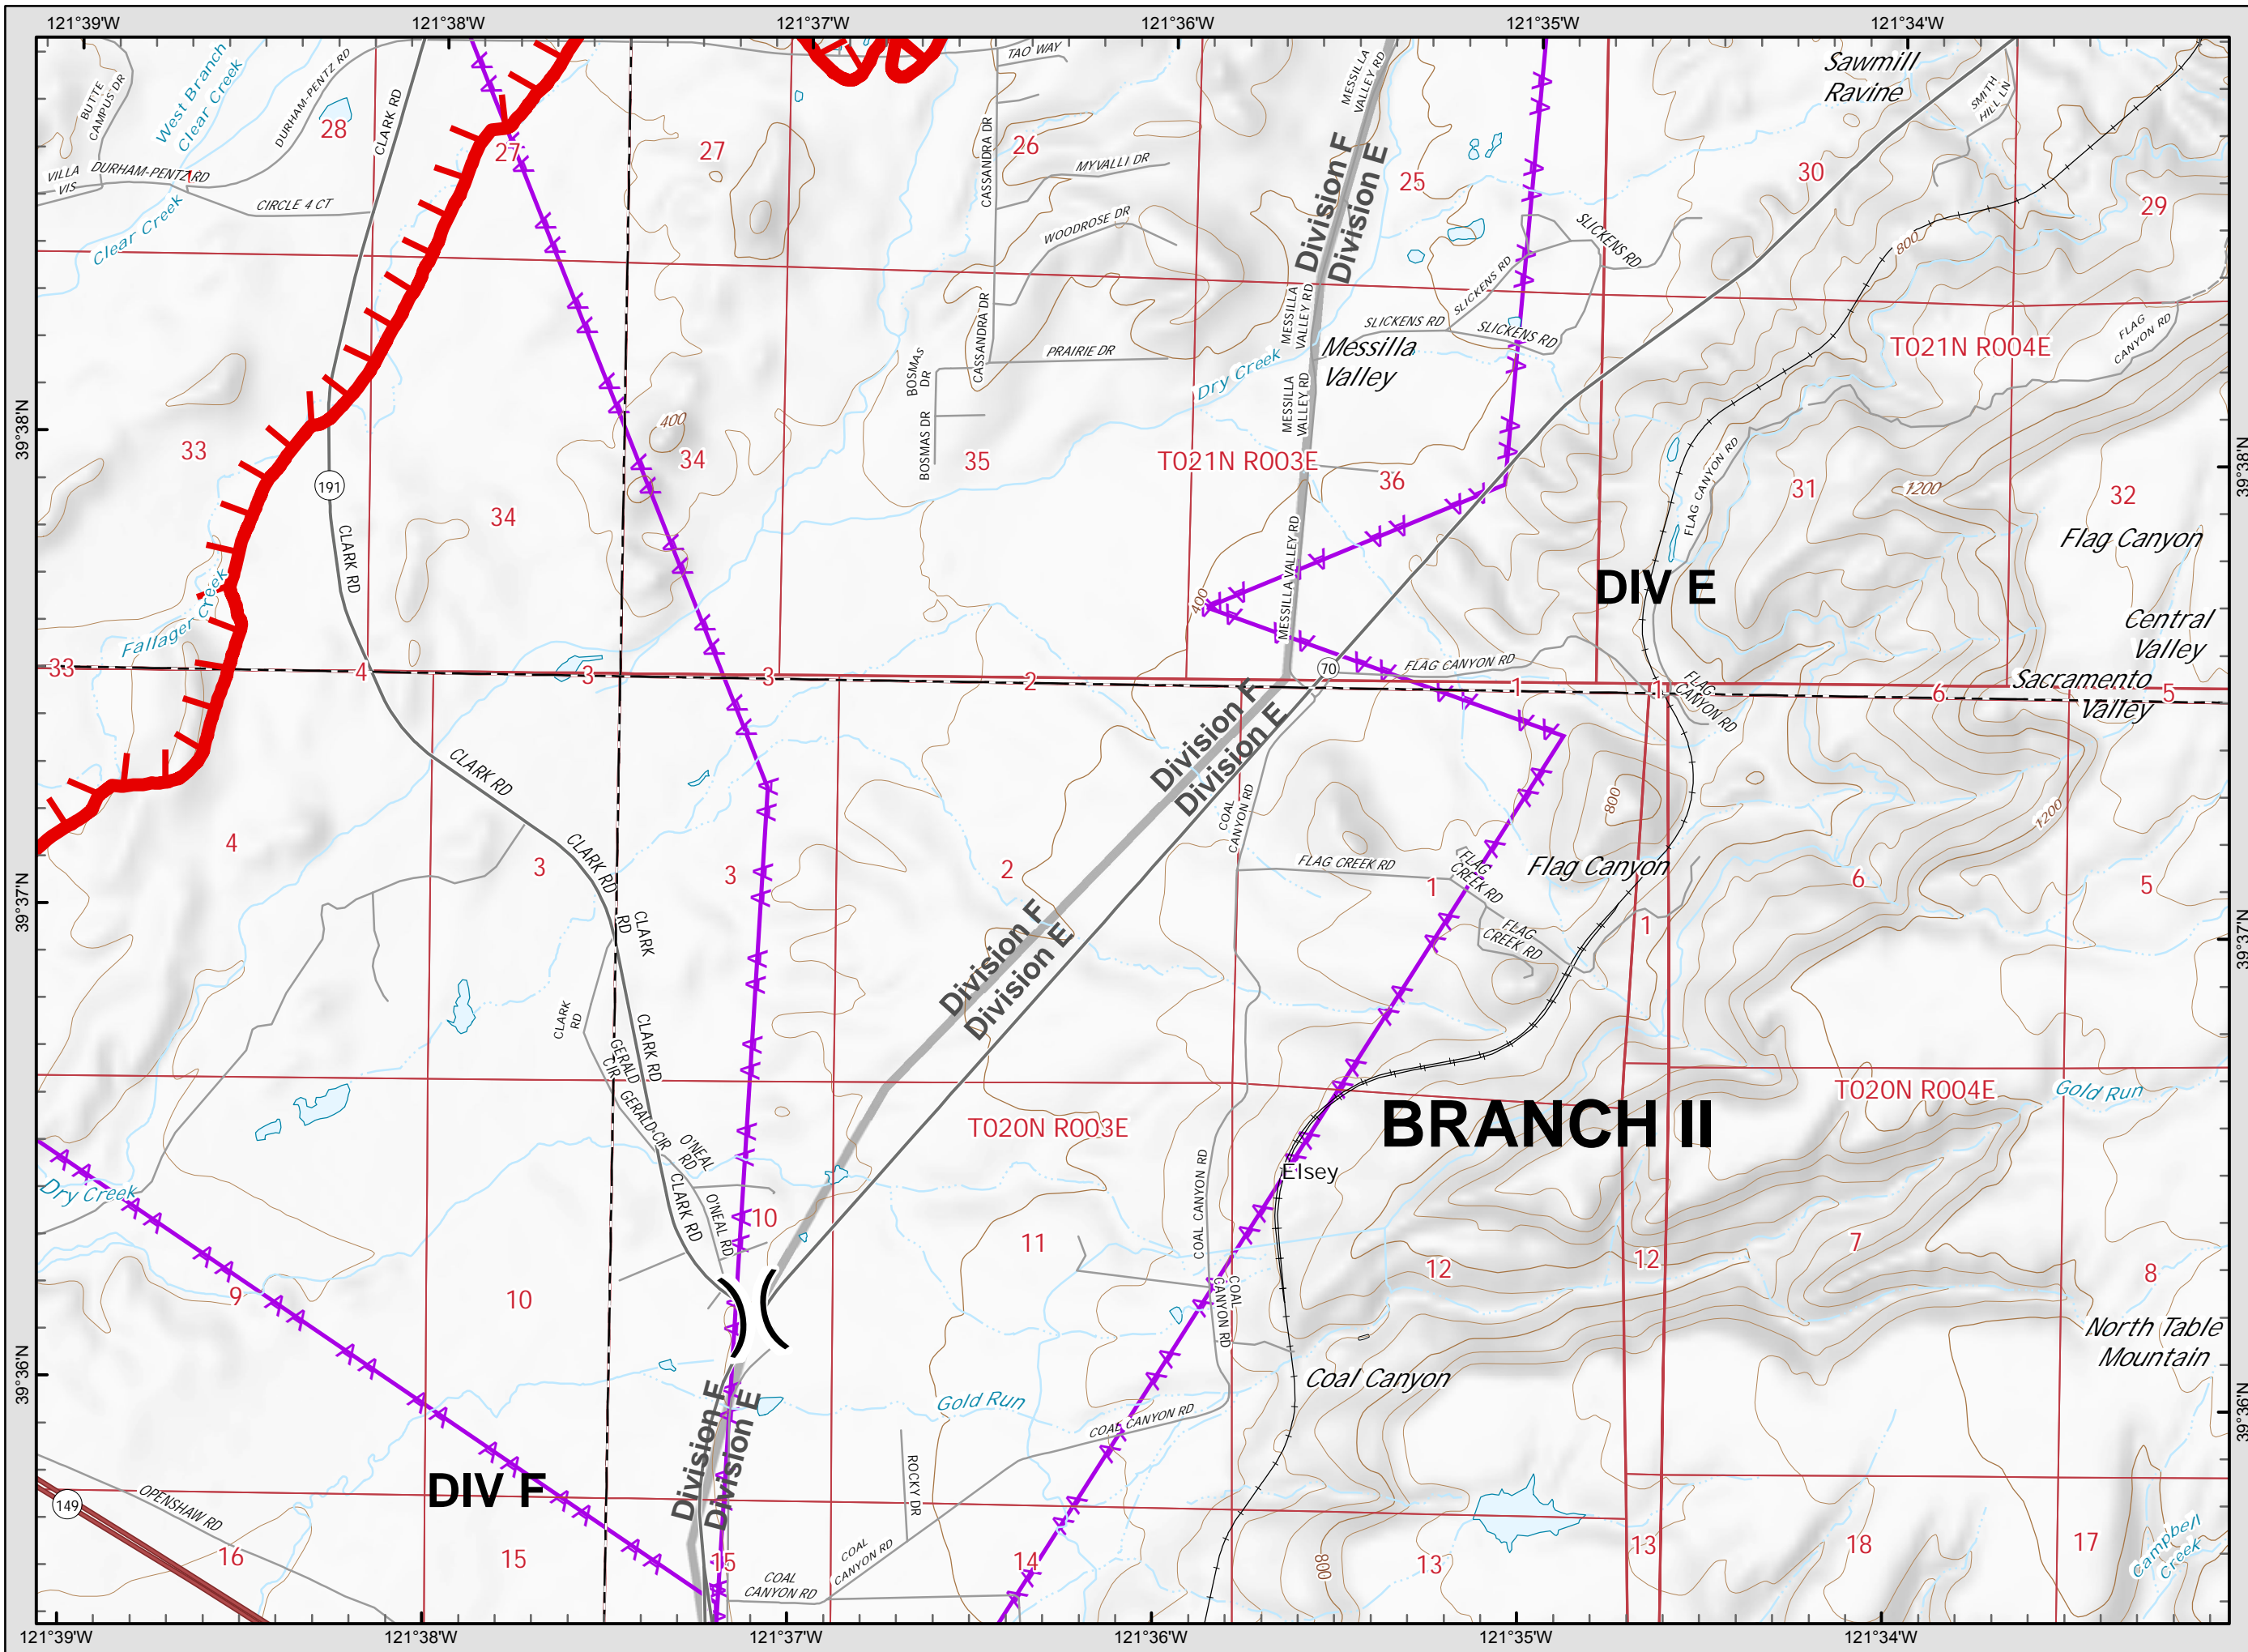

Camp Incident
CA-BTU-016737
November 10, 2018
IAP Map

Page 27

Legend

- Division
- Branch
- Completed Line
- Uncontrolled Fire Edge
- Completed Dozer Line
- Proposed Dozer Line
- Drop Point
- Spot Fire
- Helispot
- Staging Area
- Water Source
- Incident Command Post