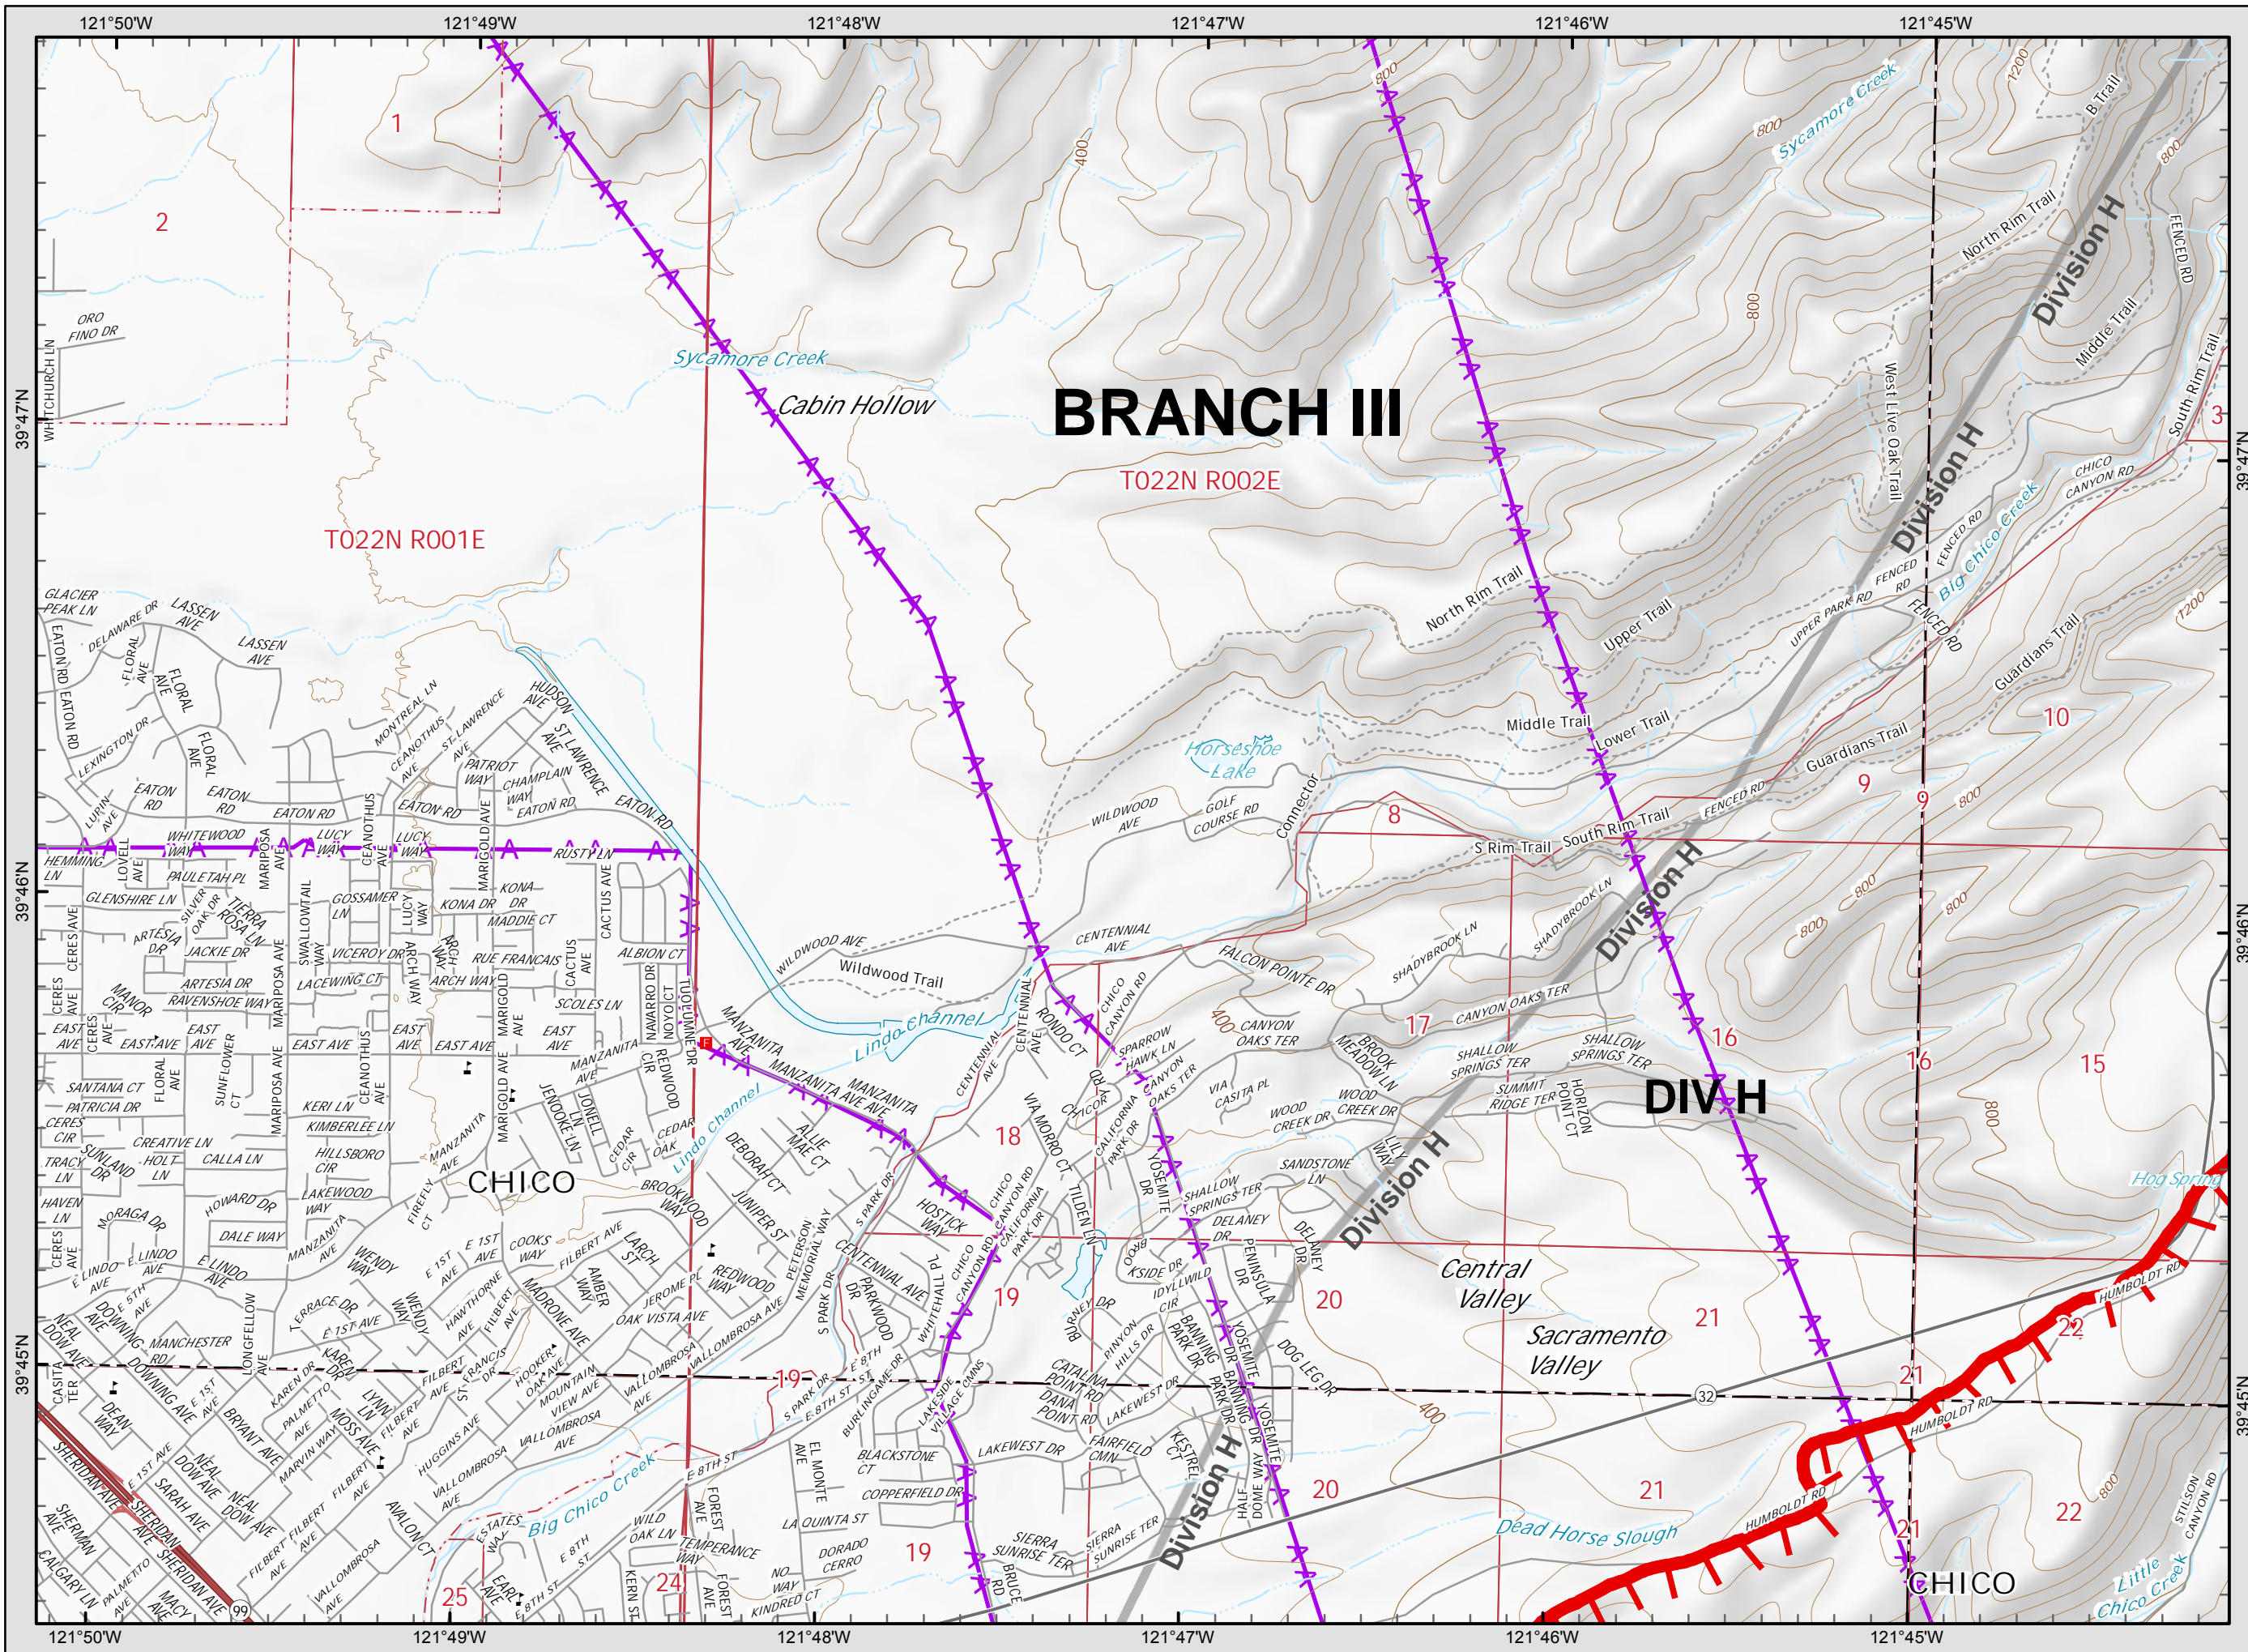

**Camp Incident**  
**CA-BTU-016737**  
**November 10, 2018**  
**IAP Map**

**Page 14**

- Legend**
- ( ) Division
  - [ ] Branch
  - Completed Line
  - ┆ Uncontrolled Fire Edge
  - XXXXX Completed Dozer Line
  - X• Proposed Dozer Line
  - Drop Point
  - ♂ Spot Fire
  - Helispot
  - ⊙ Staging Area
  - ⊙ Water Source
  - ▣ Incident Command Post