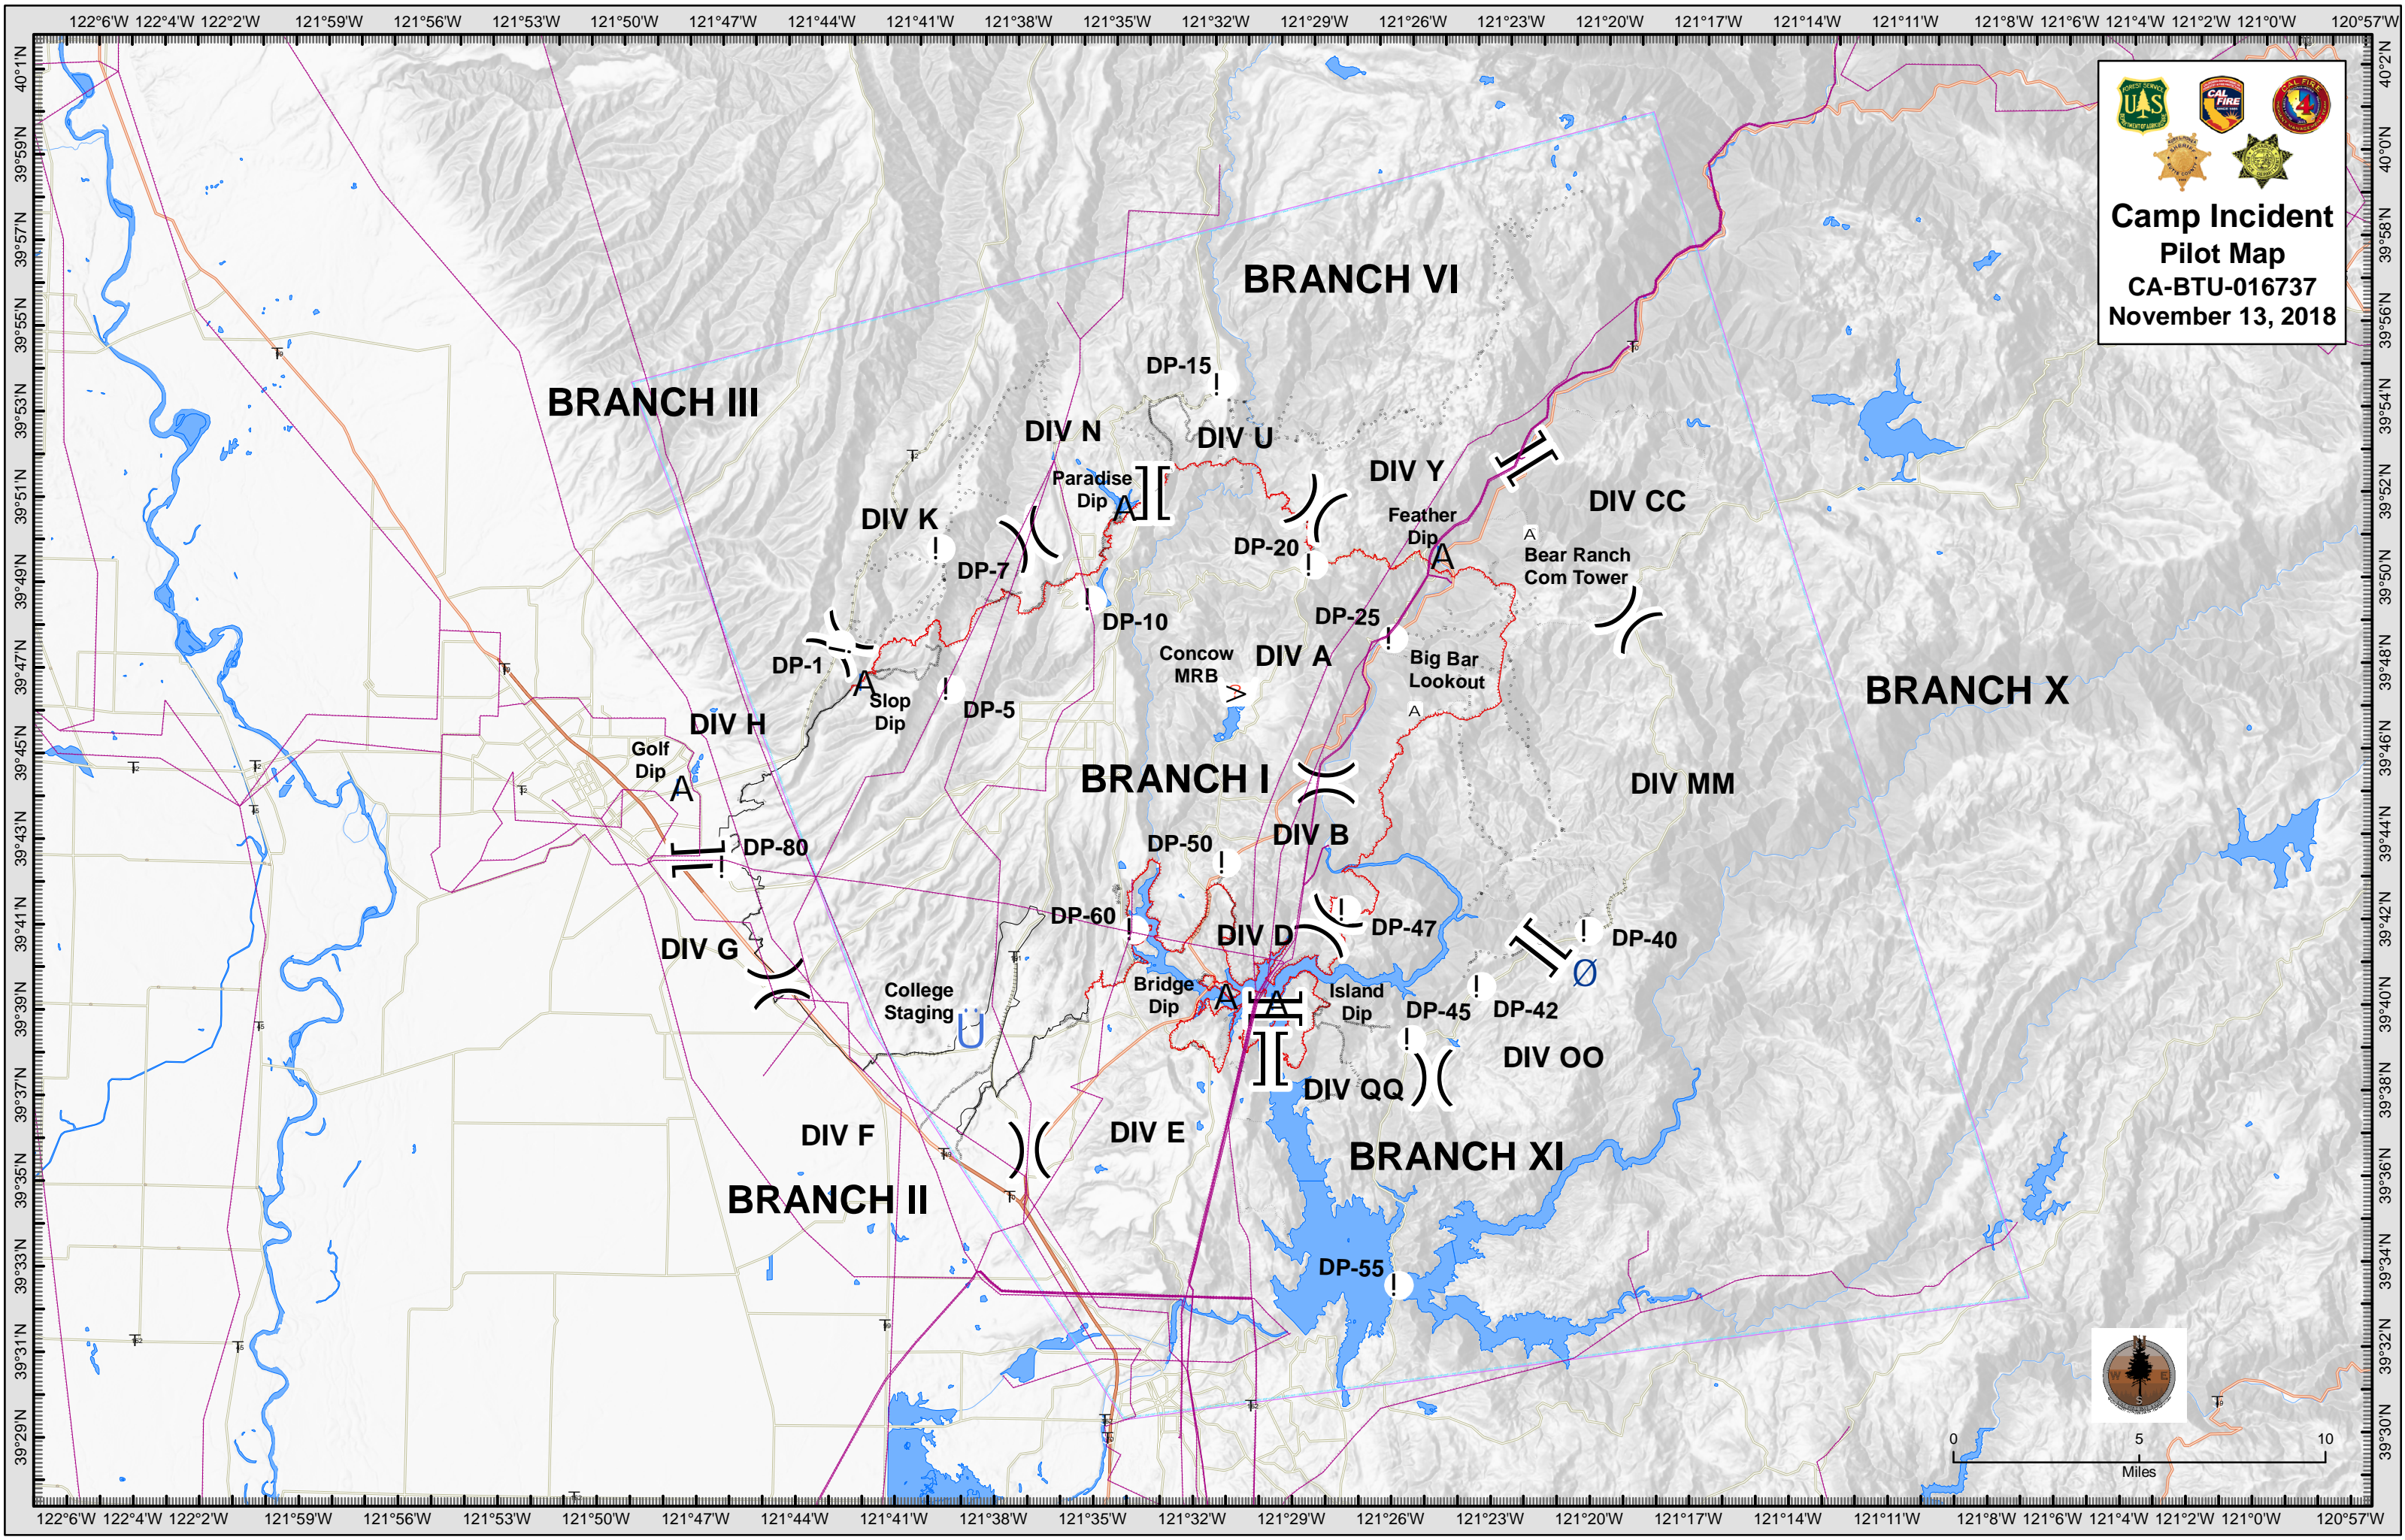

Camp Incident
Pilot Map
CA-BTU-016737
November 13, 2018

BRANCH III

BRANCH VI

BRANCH X

BRANCH I

BRANCH XI

BRANCH II

DIV N

DIV B

DIV D

DIV OO

DIV F

DIV E

DIV QQ

Paradise Dip

Feather Dip

Bear Ranch Com Tower

Slop Dip

Concow MRB

Big Bar Lookout

Golf Dip

College Staging

Bridge Dip

Island Dip