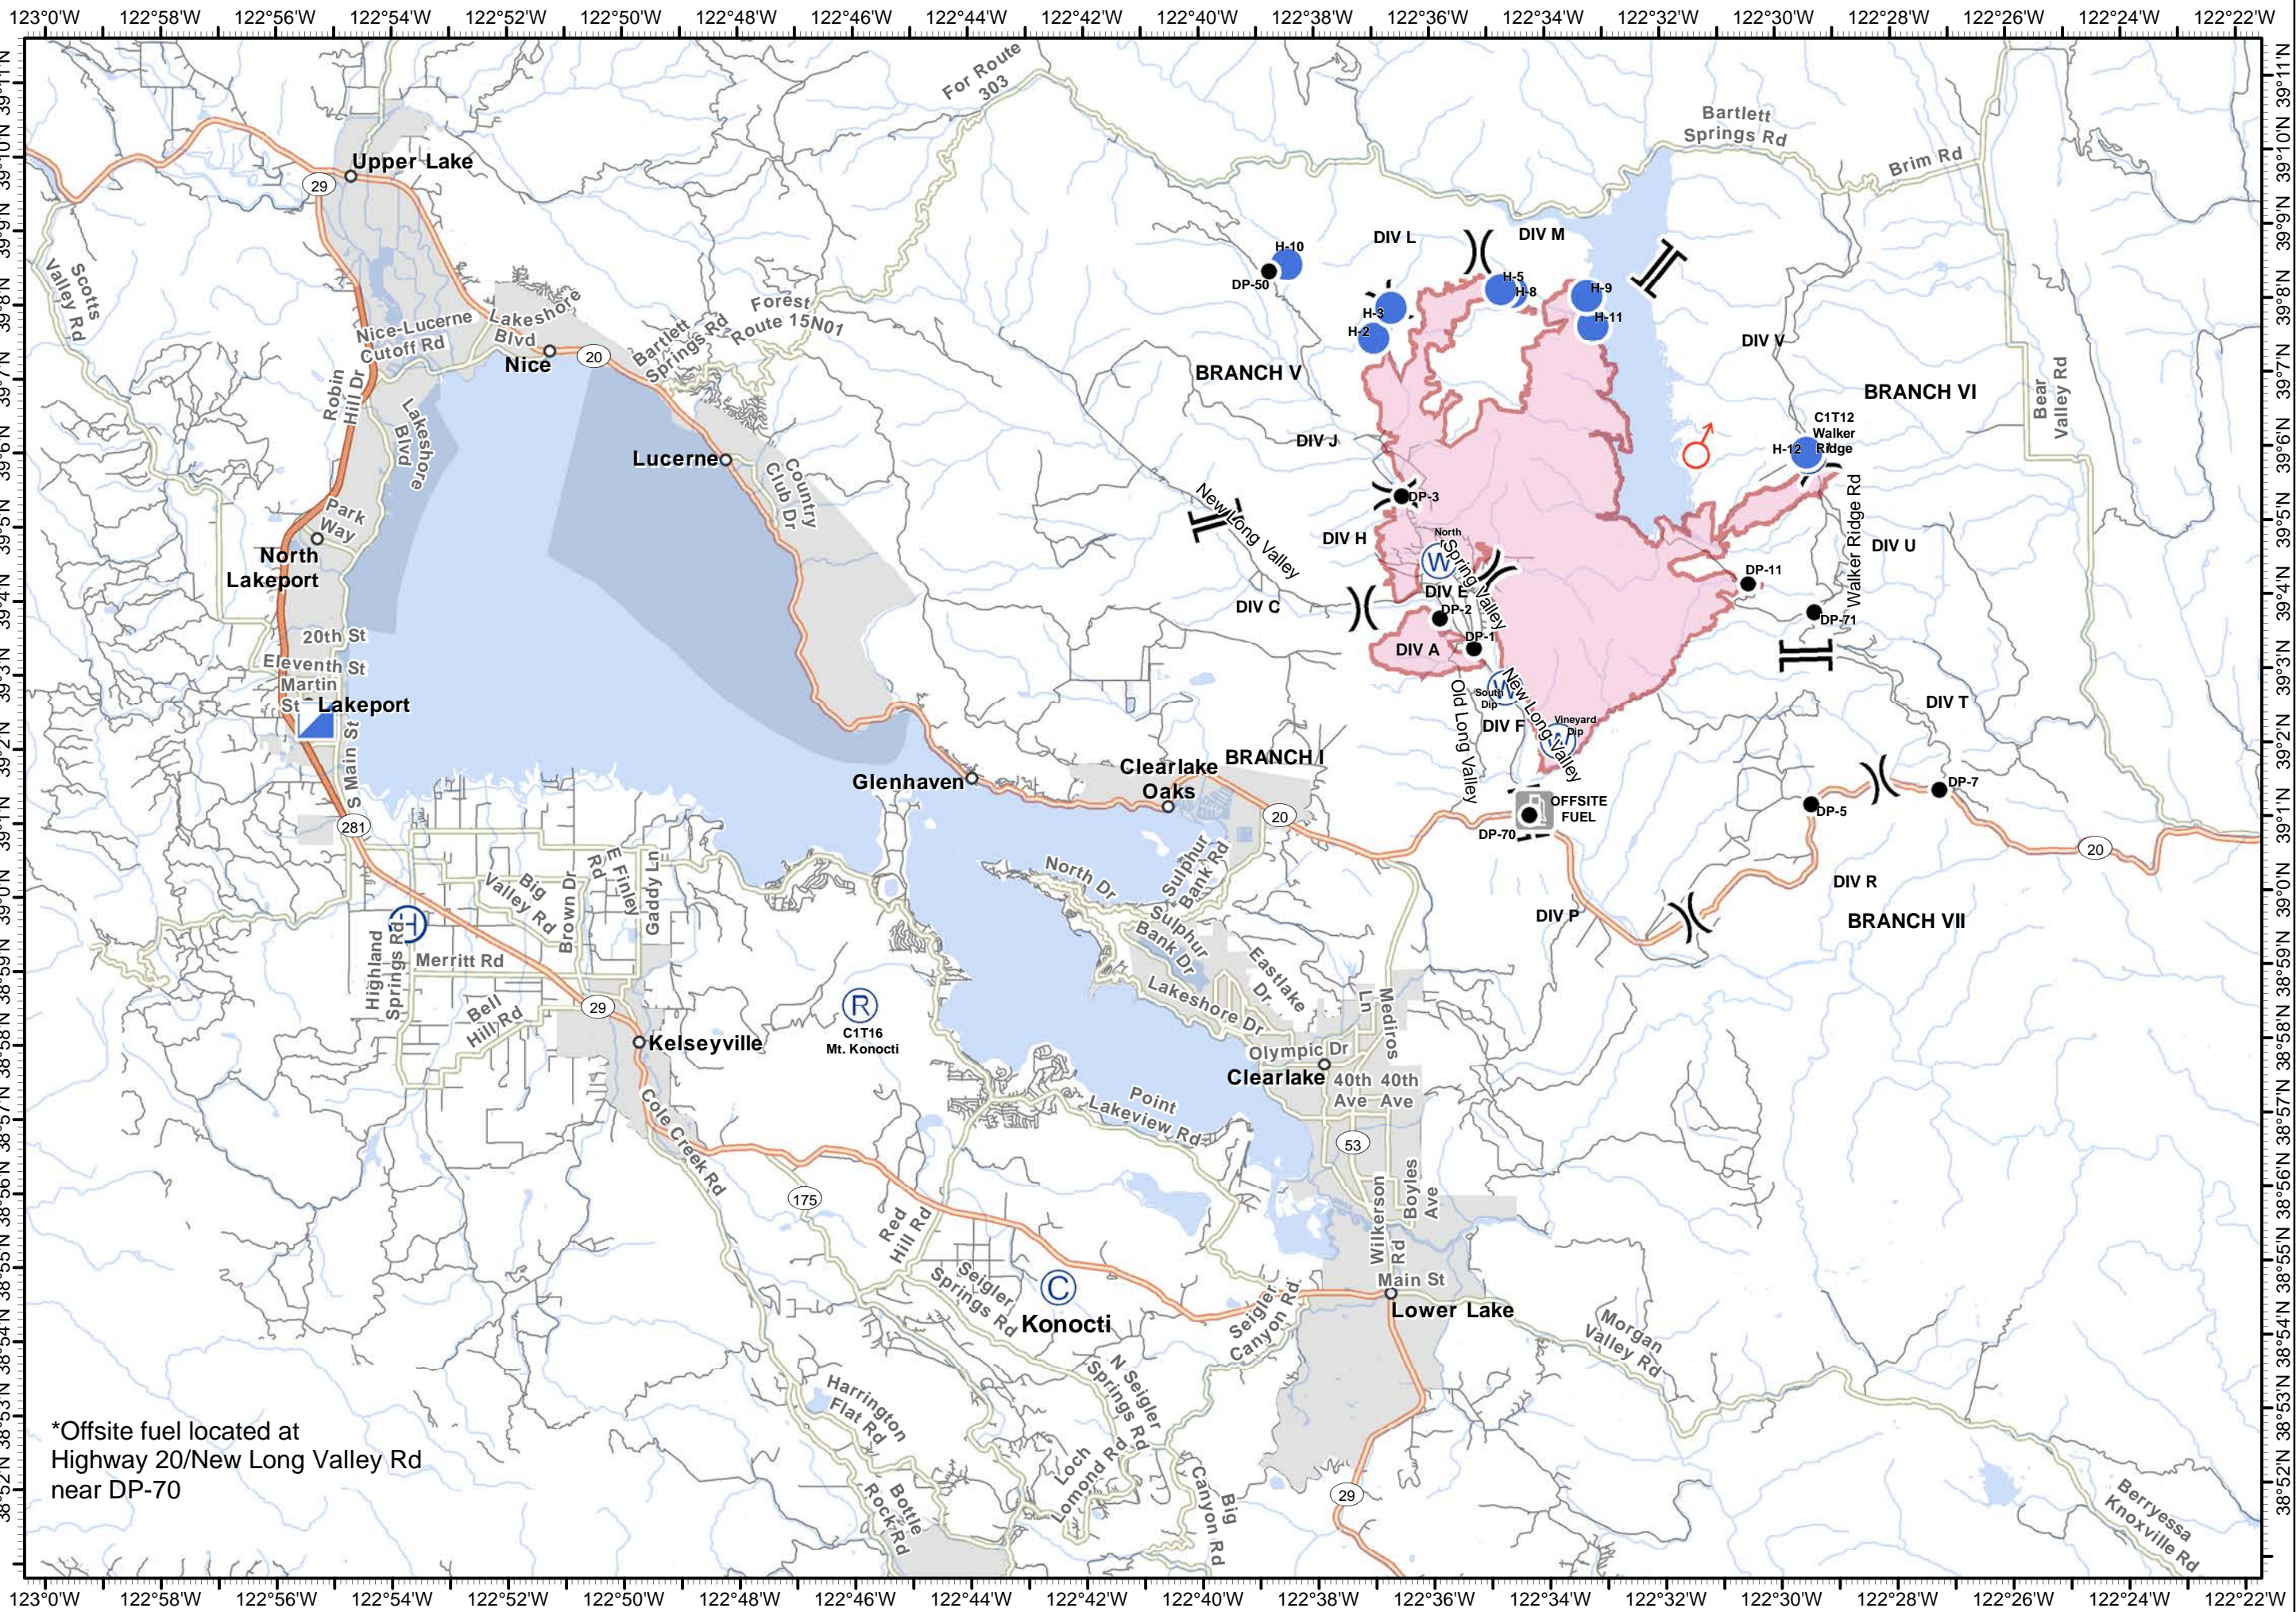

Pawnee Incident
CA-LNU-009002
June 28, 2018
0700 - 0700

Travel Map

- Camp
- Drop Point
- Helibase
- Helispot
- Incident Command Post
- Repeater
- Spot Fire
- Water Source
- Fuel
- Division Break
- Branch Break
- Wildfire Daily Fire Perimeter

1:150,000
Team 3 GIS
NAD 83

*Offsite fuel located at
Highway 20/New Long Valley Rd
near DP-70