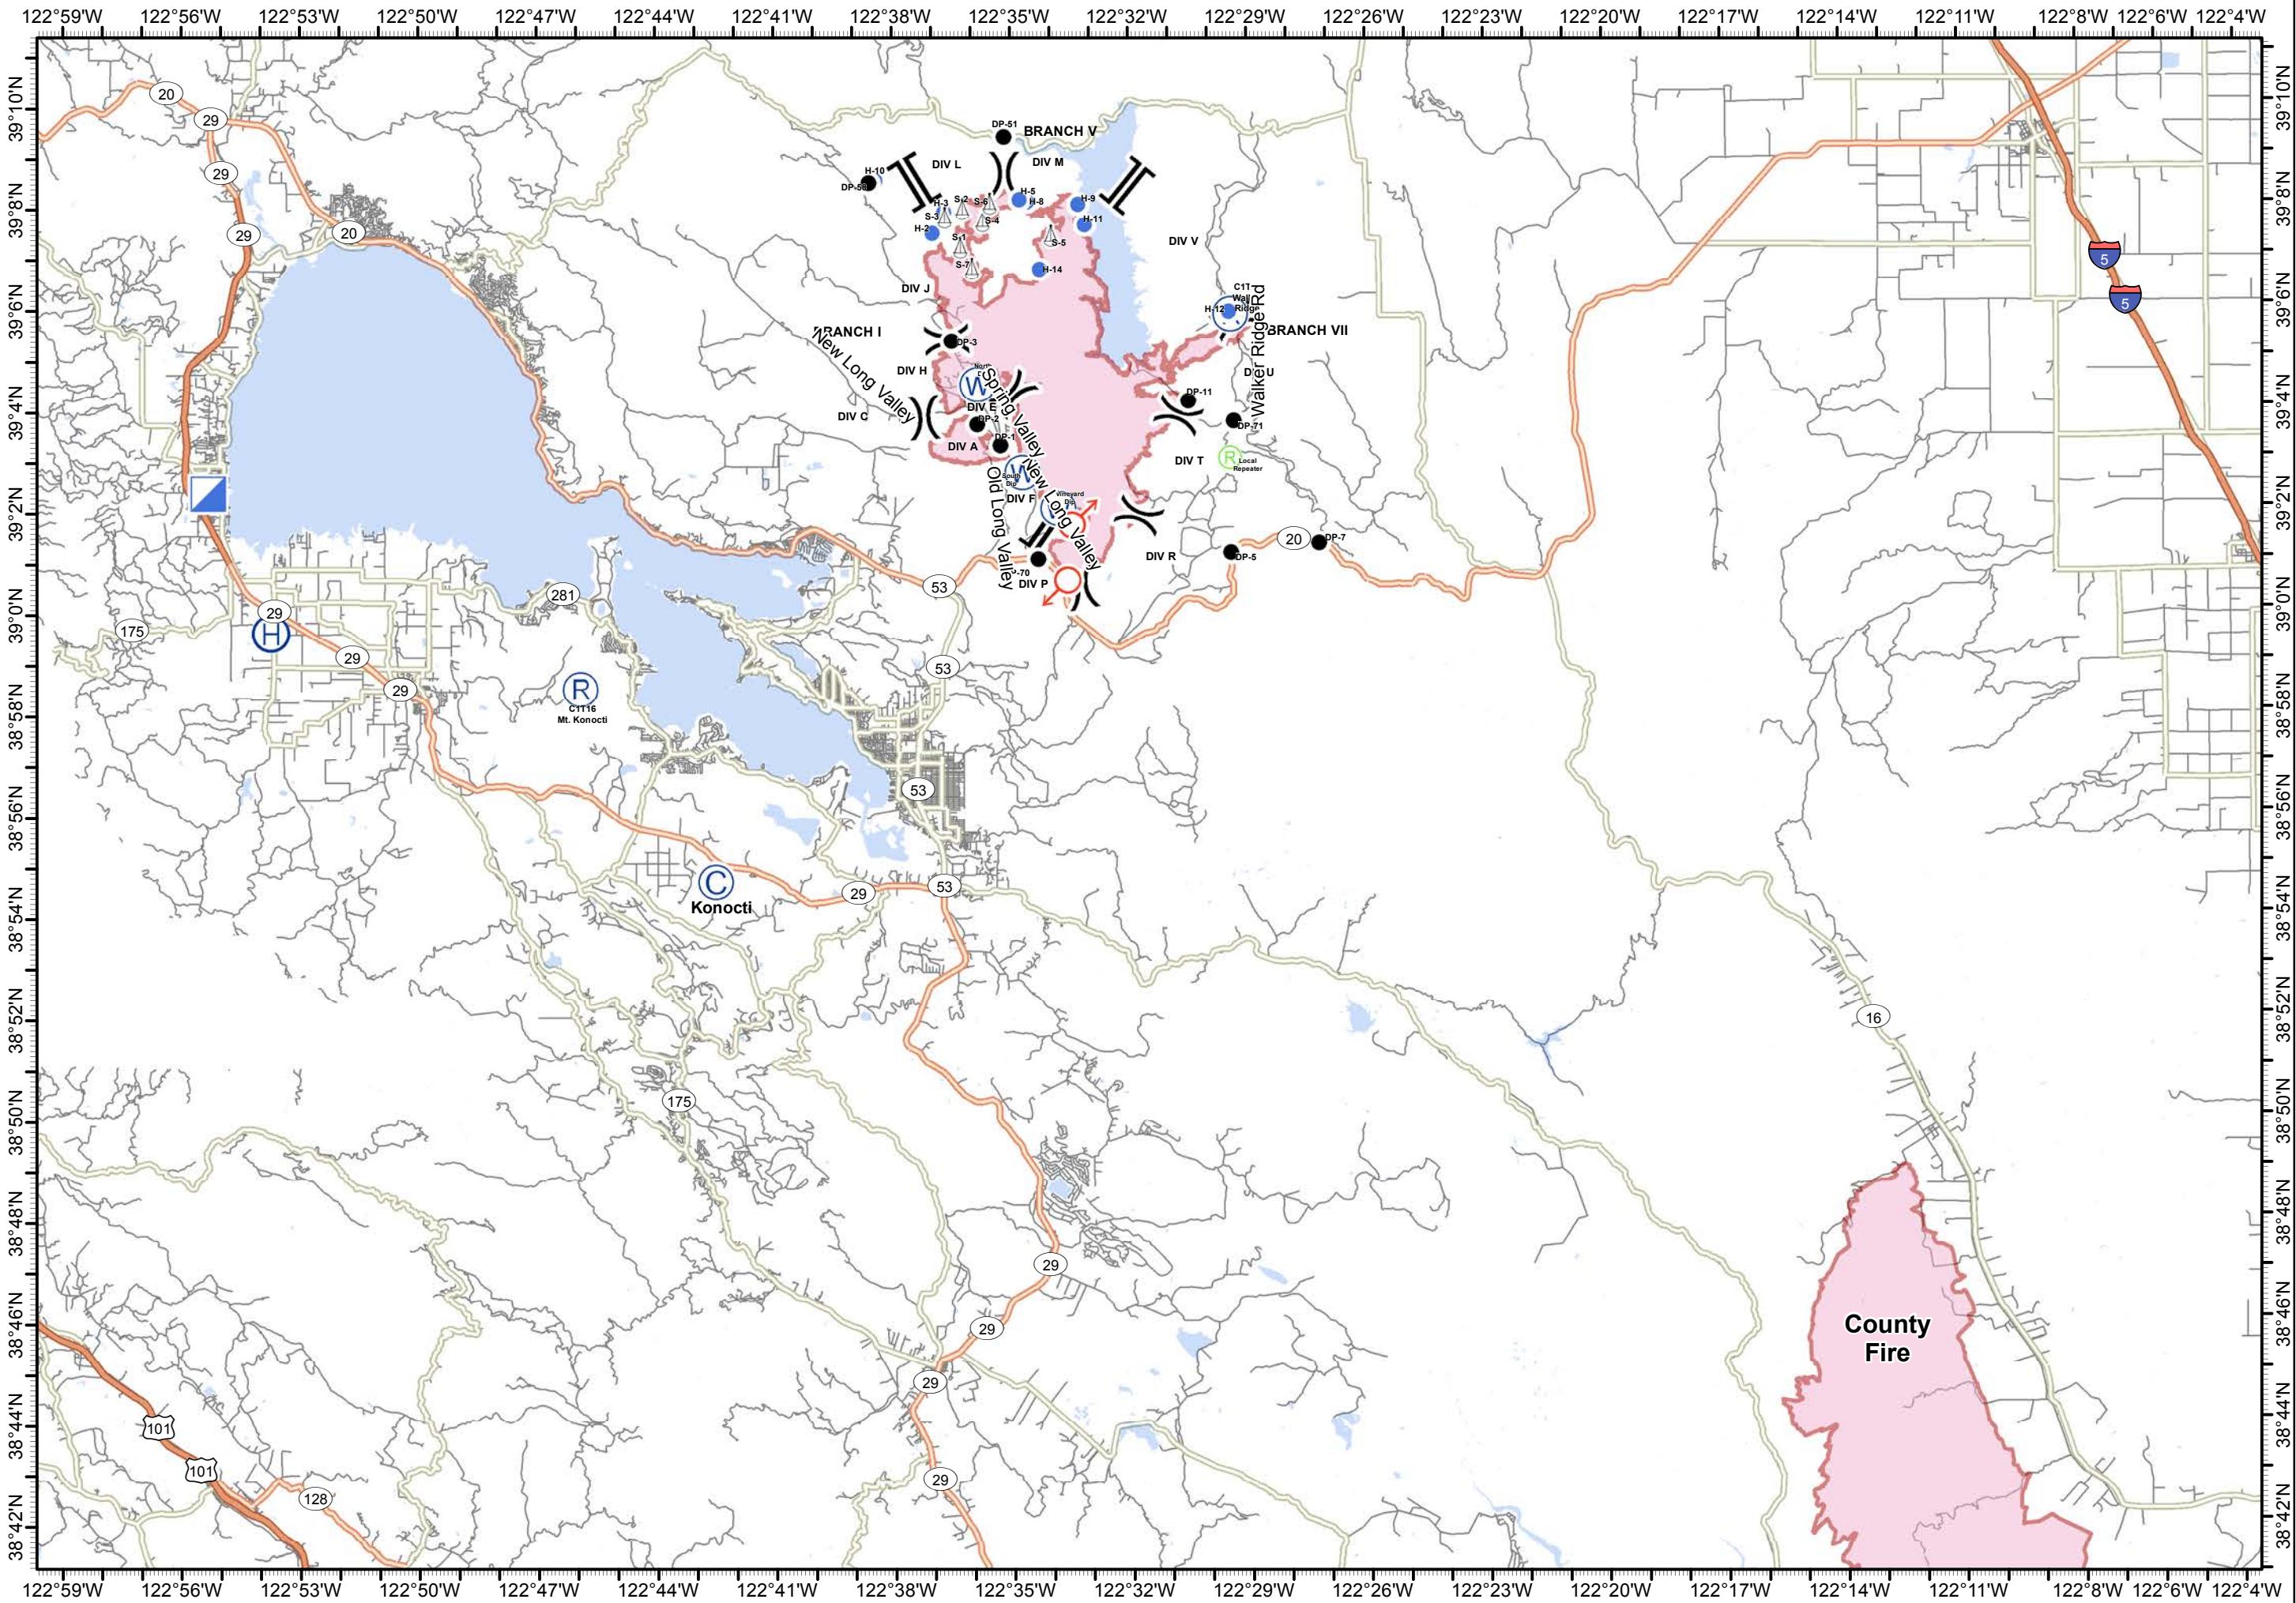

Pawnee Incident
CA-LNU-009002
July 3, 2018

Travel Map

- Camp
- Drop Point
- Helibase
- Helispot
- Incident Command Post
- Repeater
- Sling Site
- Spot Fire
- Water Source
- Unknown
- Fuel
- Division Break
- Branch Break
- Wildfire Daily Fire Perimeter

1:218,000
Team 3 GIS
NAD 83

County Fire