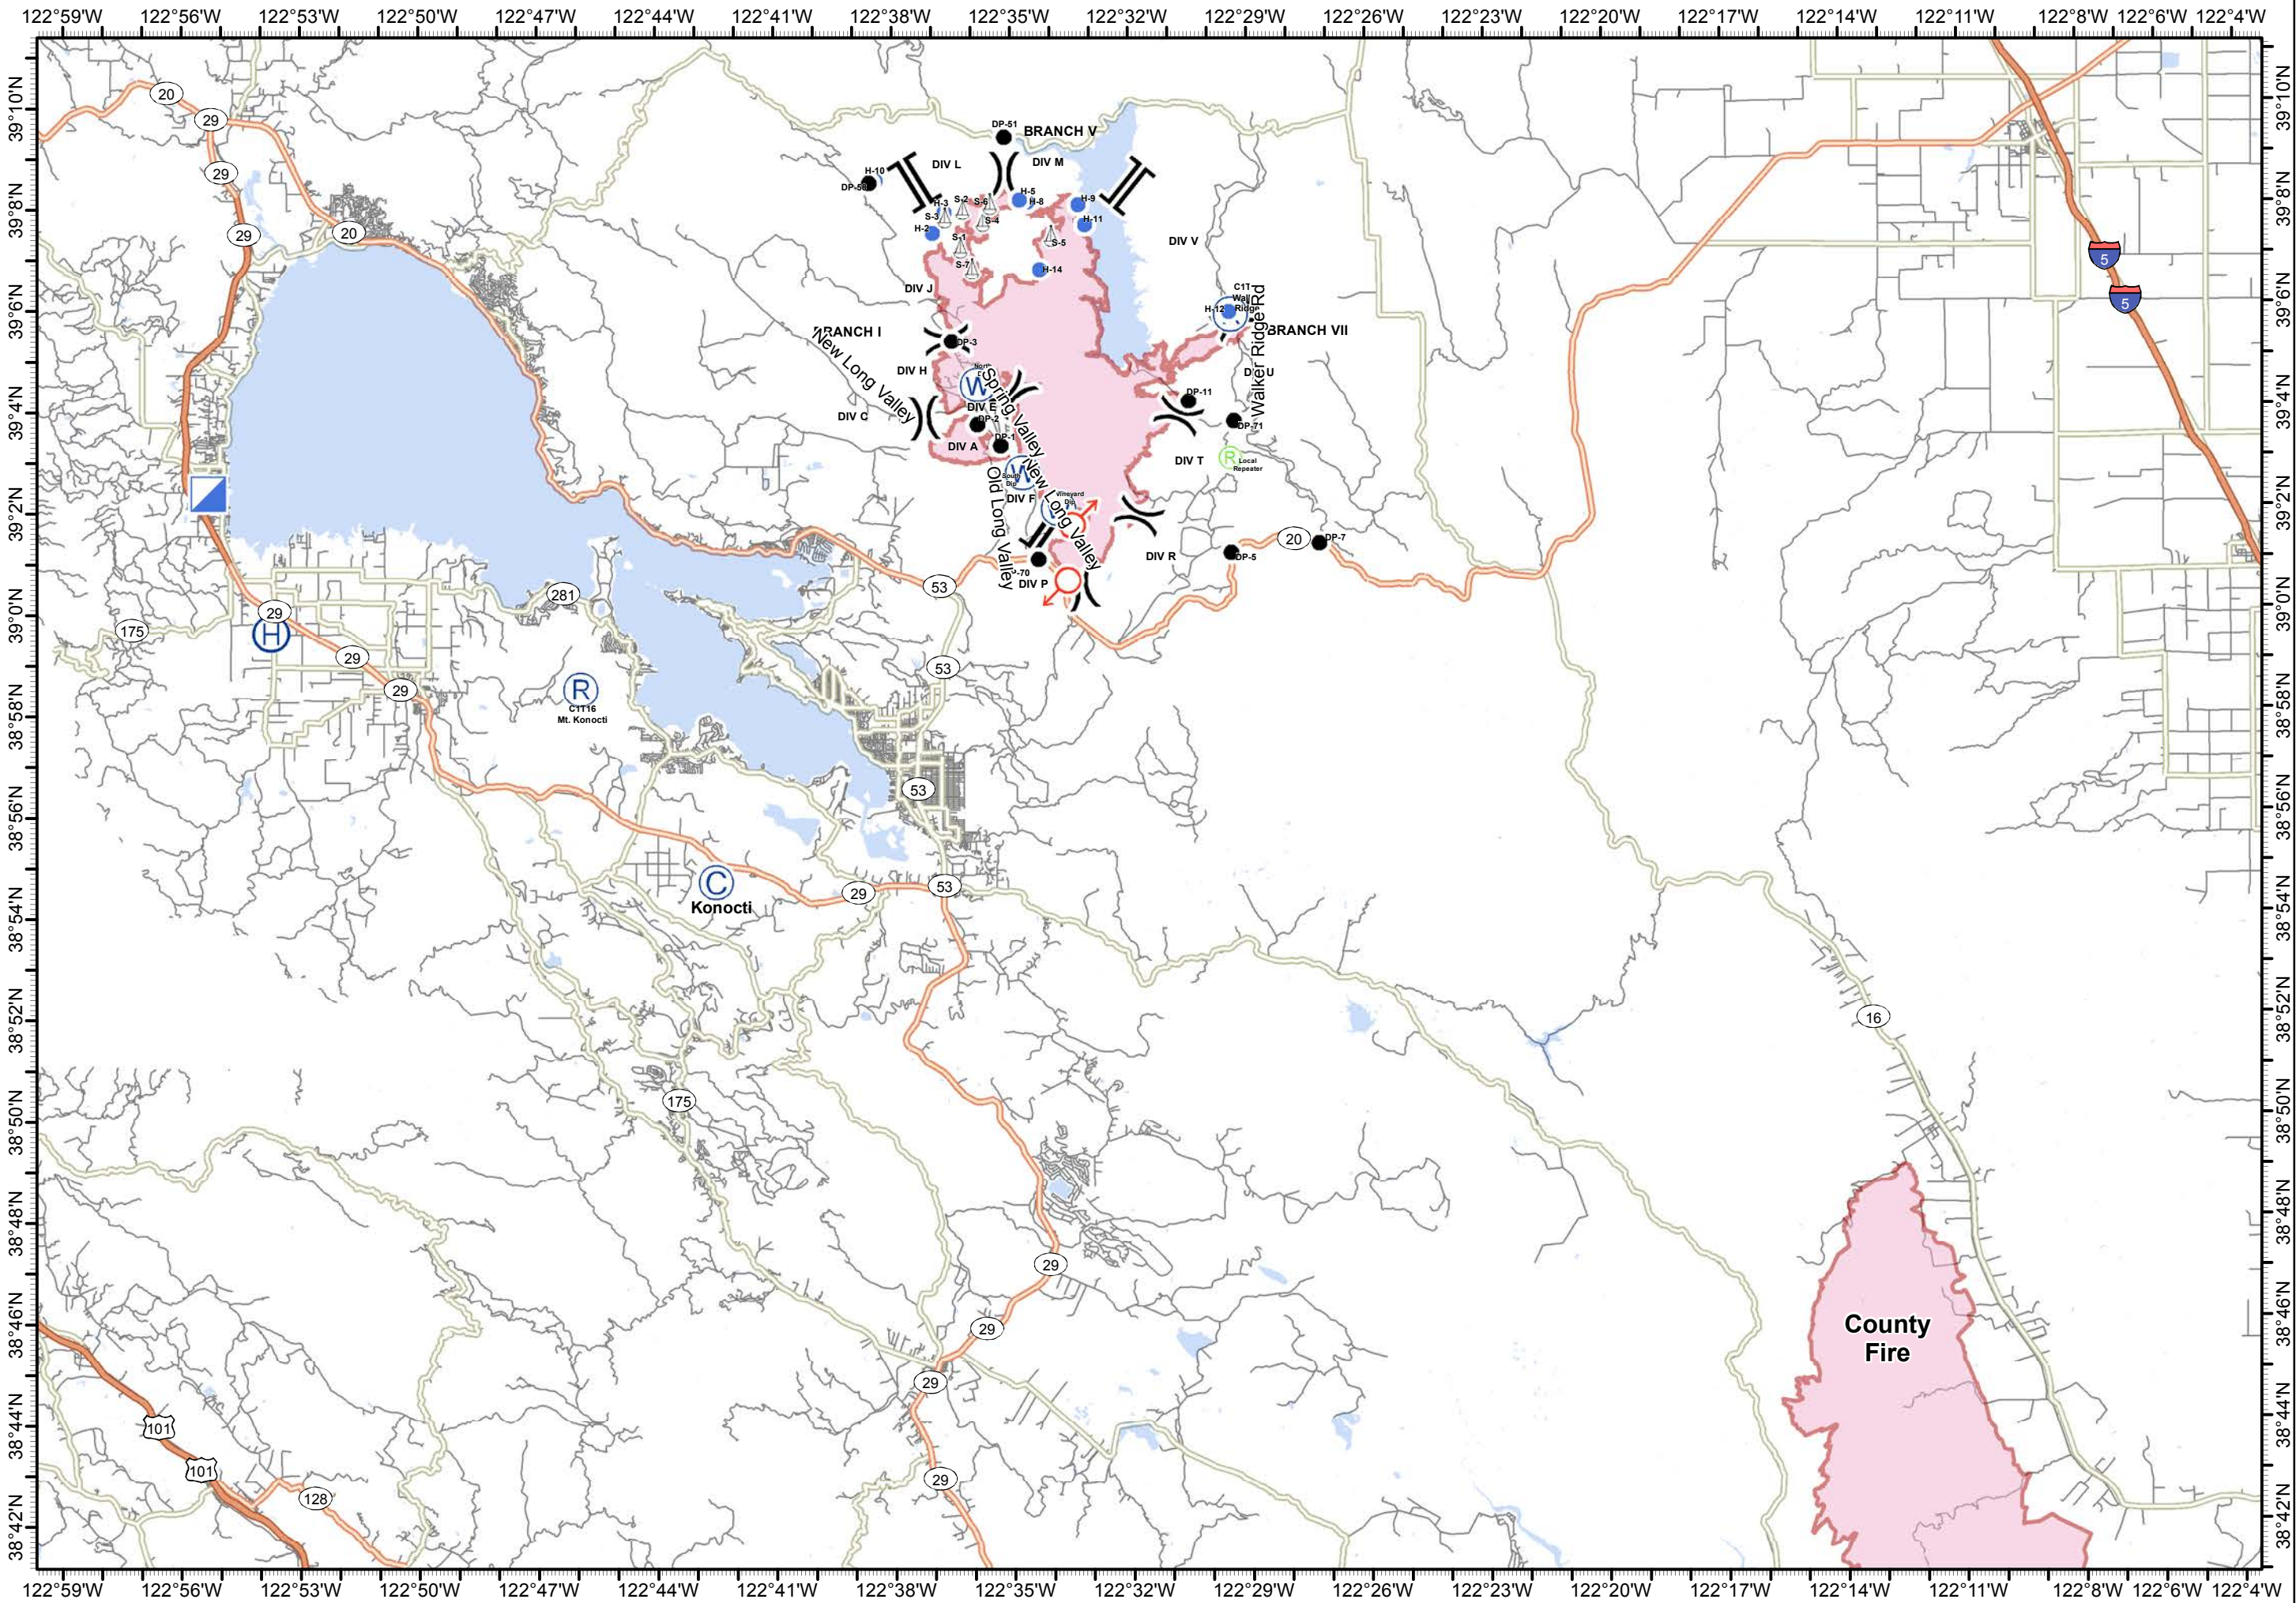

Pawnee Incident
CA-LNU-009002
July 4, 2018

Travel Map

- Camp
- Drop Point
- Helibase
- Helispot
- Incident Command Post
- Repeater
- Sling Site
- Spot Fire
- Water Source
- Unknown
- Fuel
- Division Break
- Branch Break
- Wildfire Daily Fire Perimeter

1:218,000
Team 3 GIS
NAD 83

County Fire