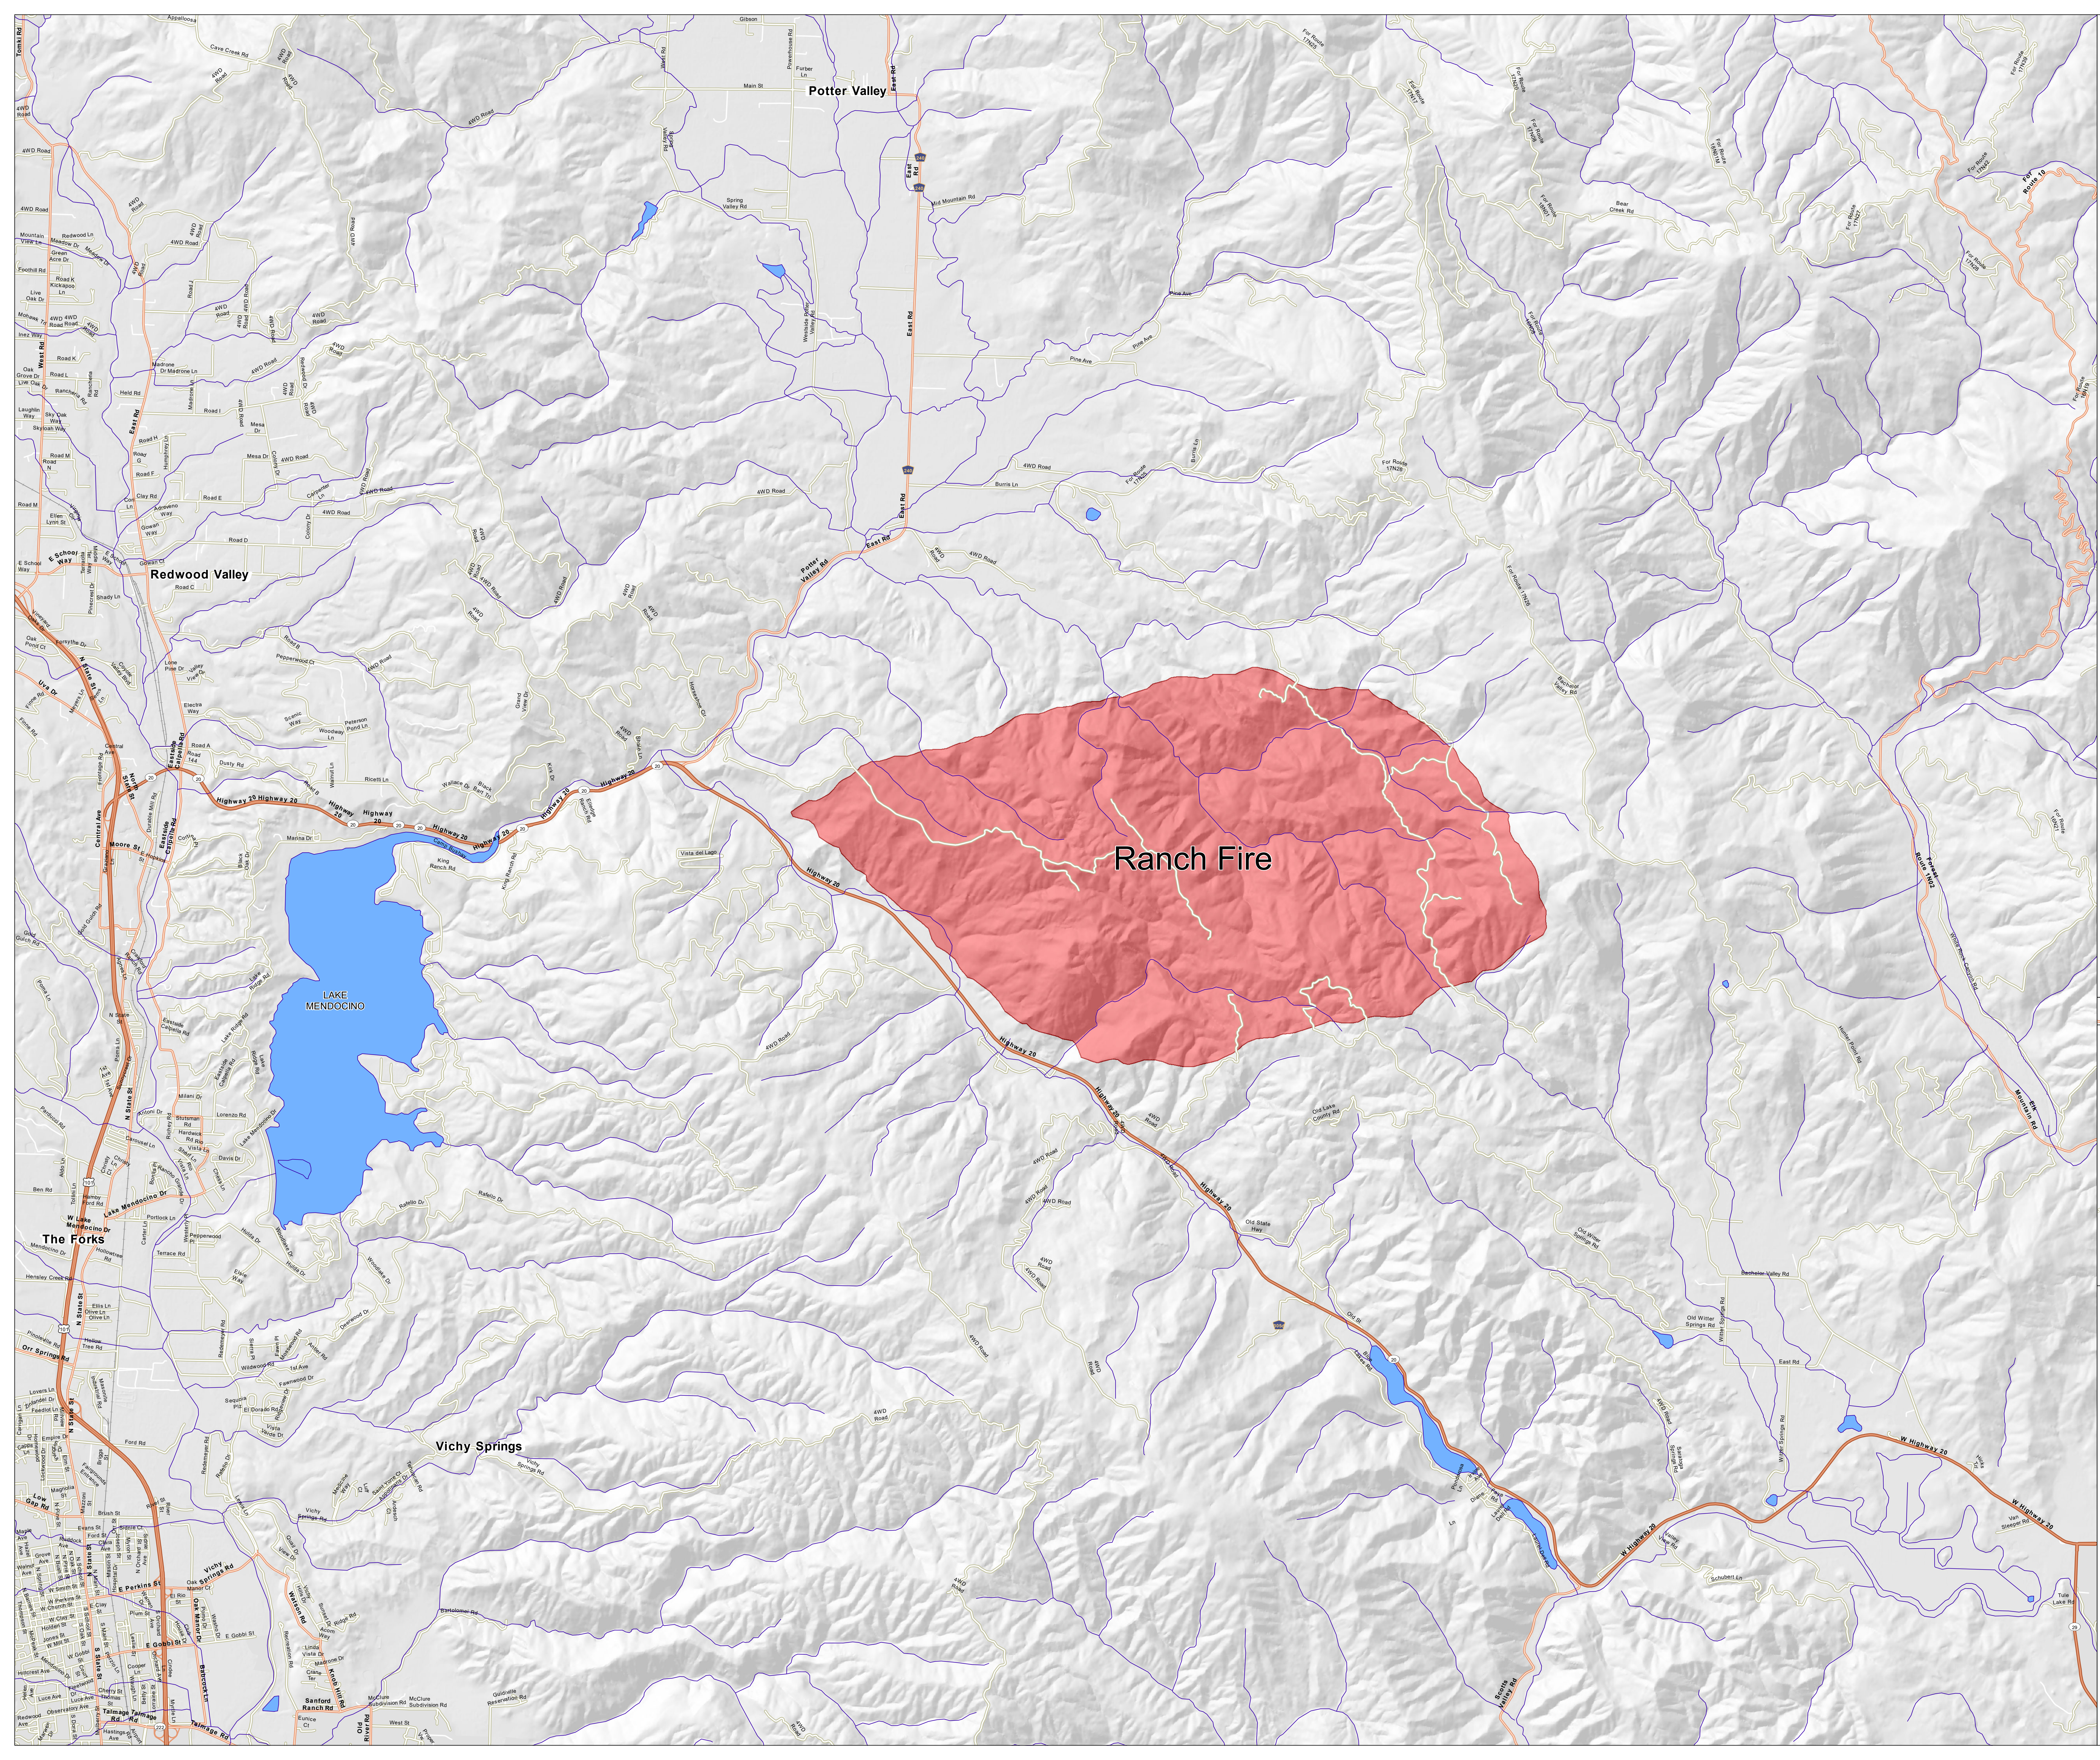

PUBLIC INFORMATION
Mendocino Complex
CA-MEU-00008674
July 29, 2018

Fire Polygon

1:24,000
Datum: NAD 83