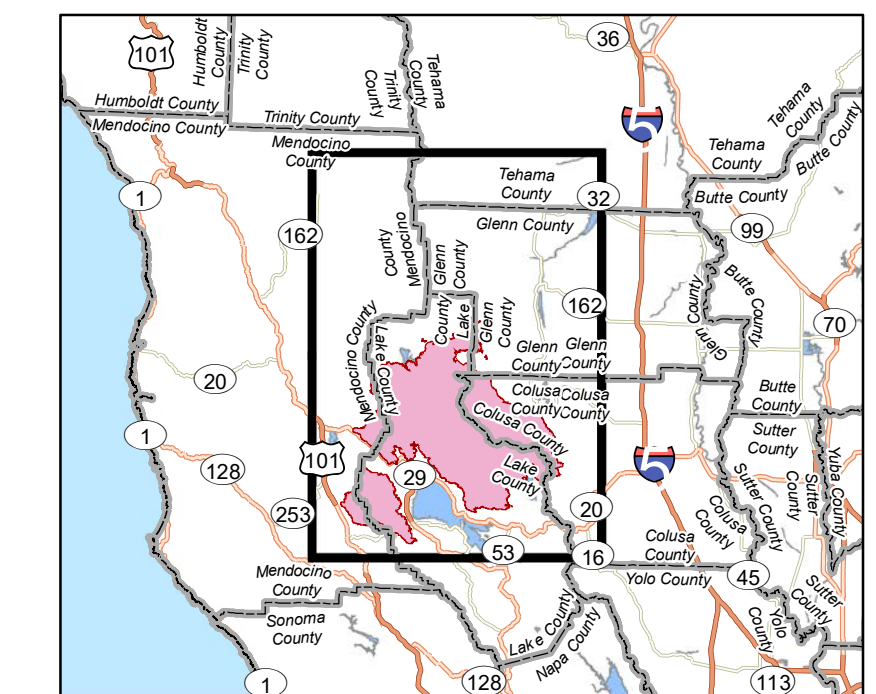

EVAC Map
Mendocino Complex
Overview
CA-MEU 008674
August 21, 2018 @ 02:00pm