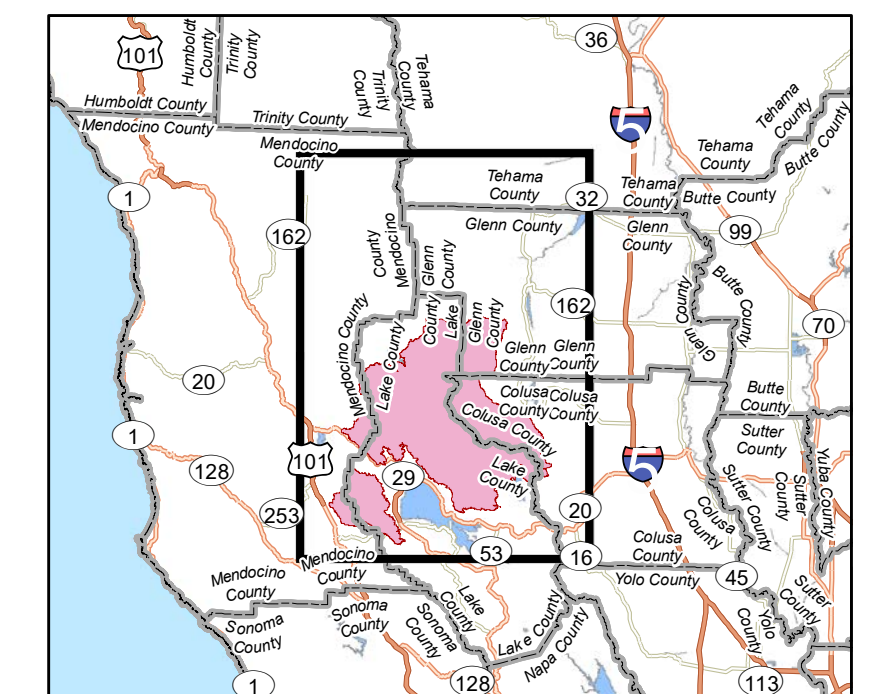

EVAC Map
Mendocino Complex
Overview
CA-MEU 008674
August 30, 2018

0 2.5 5 10 Miles

Datum: NAD 83
1:125,000

DISCLAIMER: The displayed incident data is approximate and should only be used for informational purposes. The information contained in supporting base layers was generated from GIS data maintained by different sources and agencies and is not necessarily accurate to mapping, surveying, or engineering standards.

EVAC Map Mendocino Complex Overview

CA-MEU 008674
Evacuation Status information as of
August 28, 2018 - 2 PM

- Legend**
- Advisory
 - Mandatory
 - Wildfire Daily Fire Perimeter
 - County Boundary
 - Wilderness
 - USFS Forest Boundary
 - Lakes