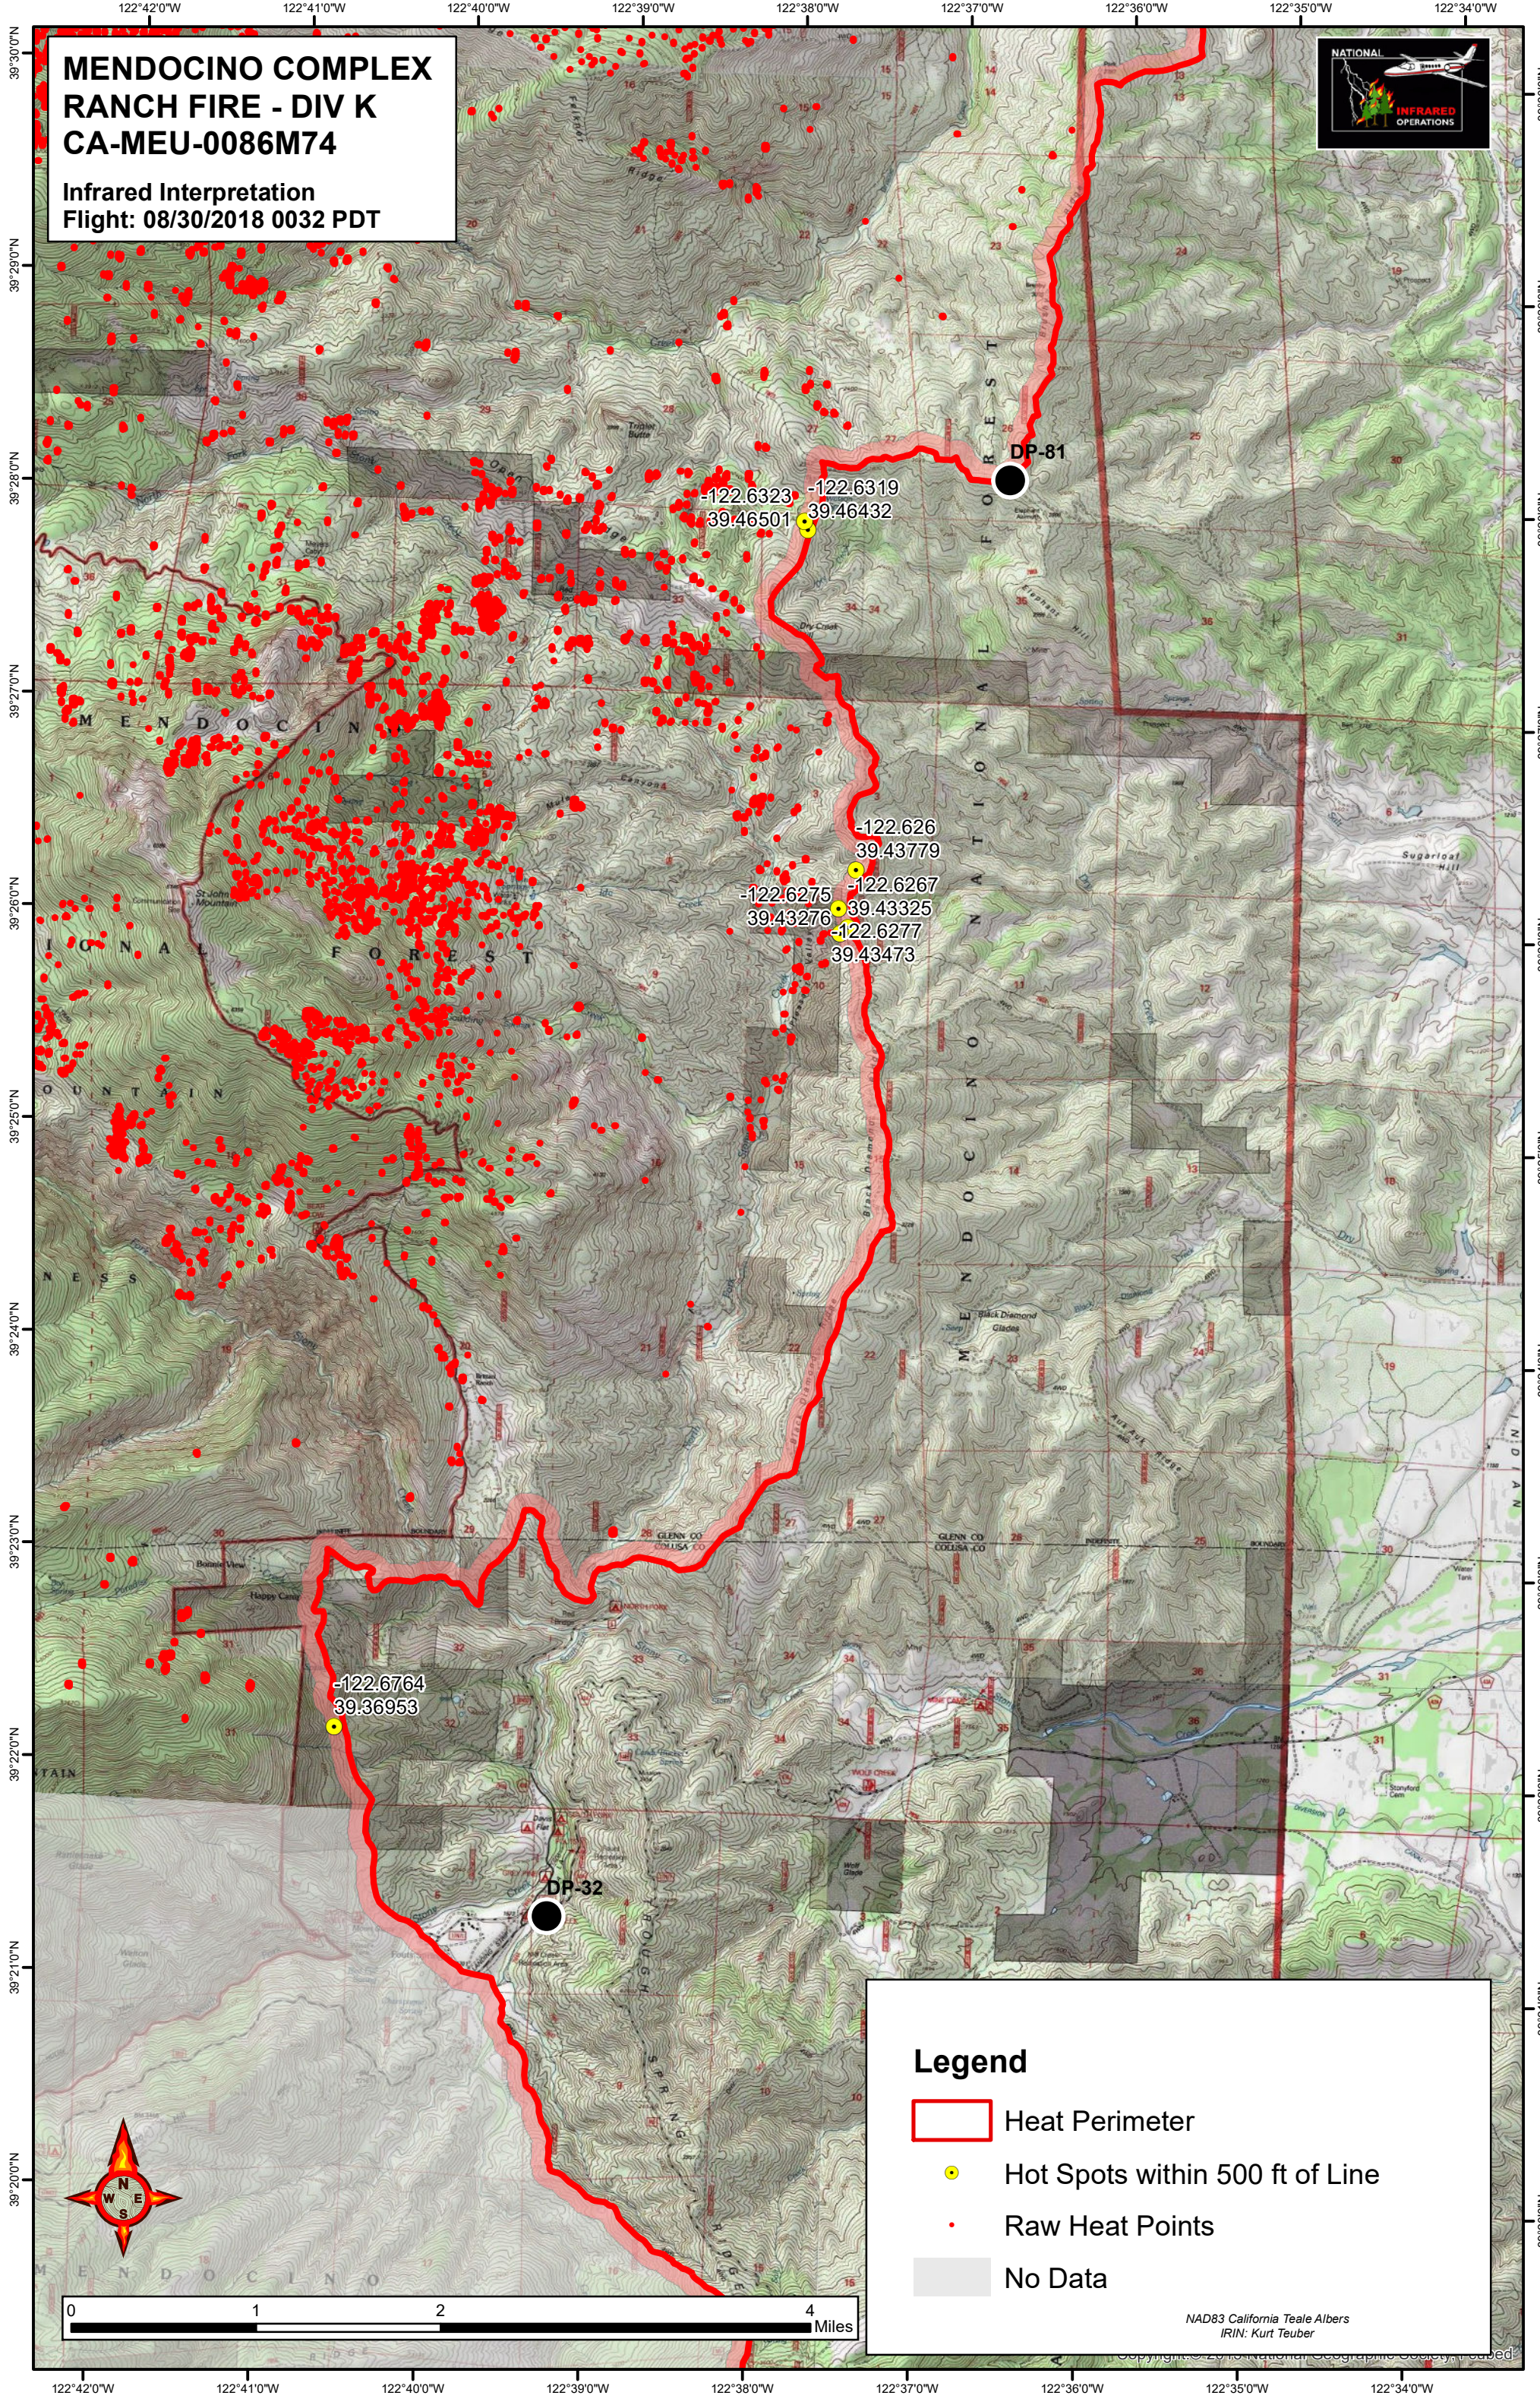

**MENDOCINO COMPLEX  
RANCH FIRE - DIV K  
CA-MEU-0086M74**  
Infrared Interpretation  
Flight: 08/30/2018 0032 PDT

-122.6323 39.46501  
-122.6319 39.46432

-122.626 39.43779  
-122.6275 39.43276  
-122.6267 39.43325  
-122.6277 39.43473

-122.6764 39.36953

**Legend**

- Heat Perimeter
- Hot Spots within 500 ft of Line
- Raw Heat Points
- No Data

NAD83 California Teale Albers  
IRIN: Kurt Teuber

122°42'0"W 122°41'0"W 122°40'0"W 122°39'0"W 122°38'0"W 122°37'0"W 122°36'0"W 122°35'0"W 122°34'0"W