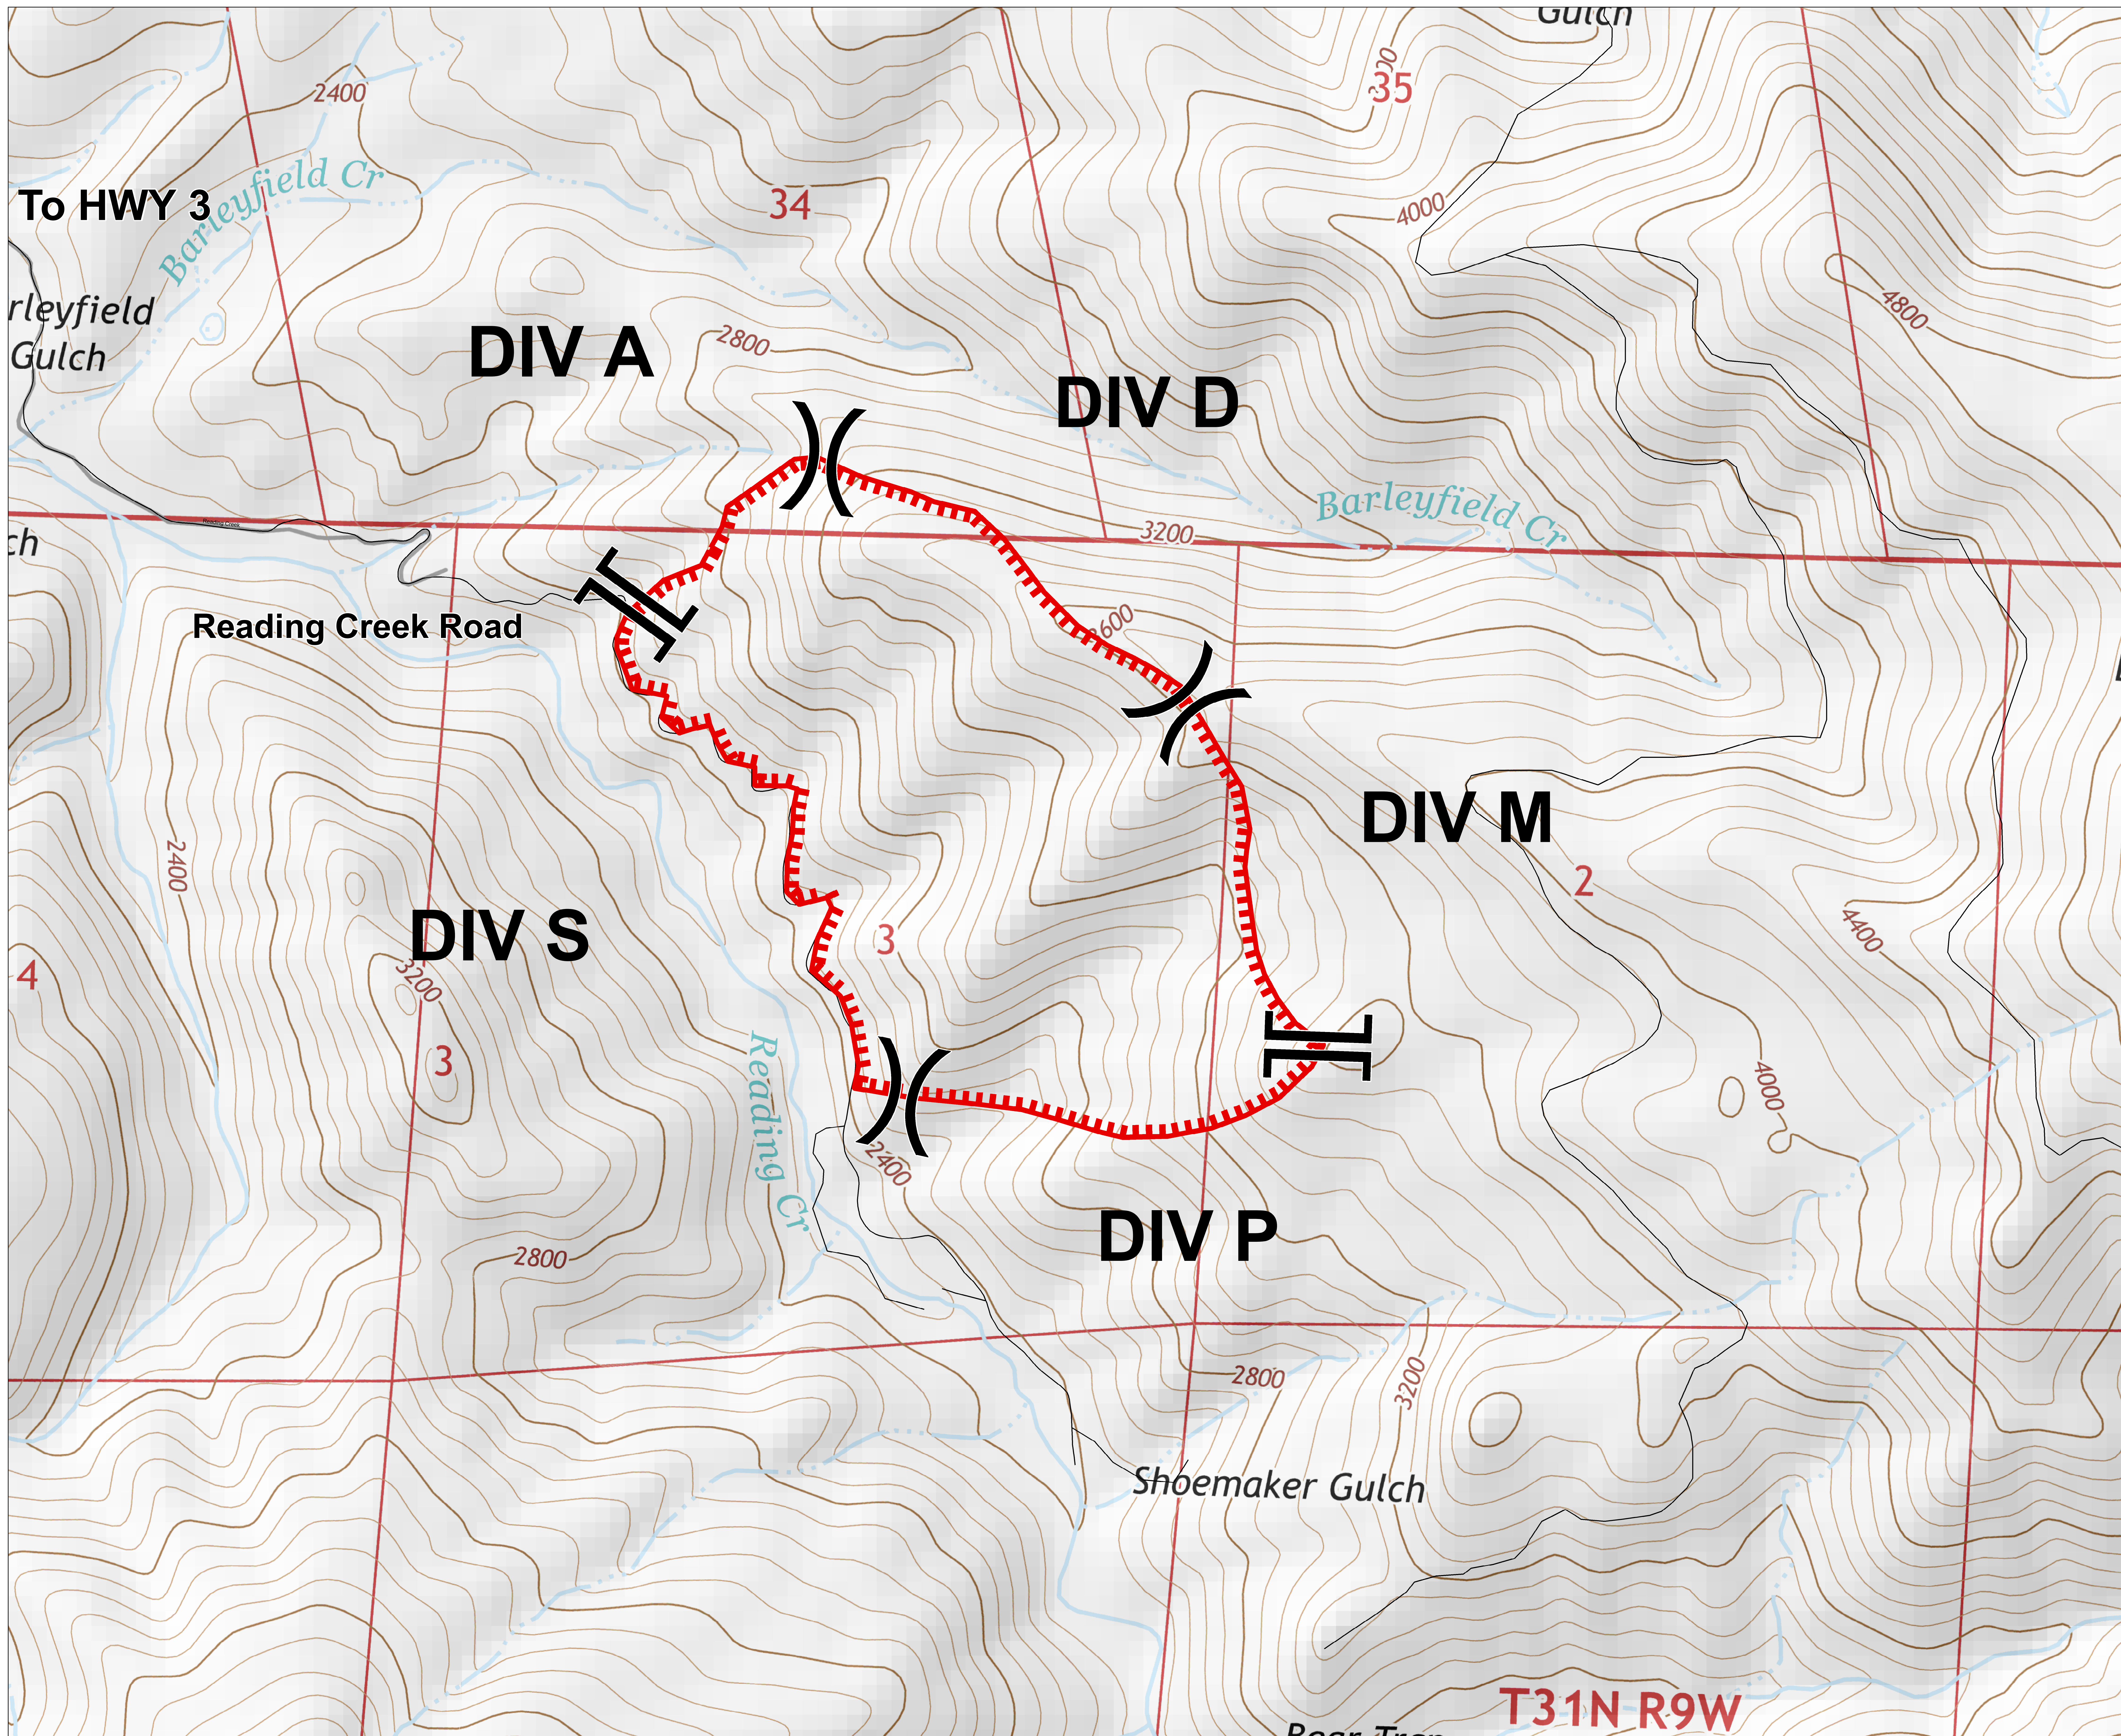

FLAT INCIDENT

CA-SHU-66744
June 29, 2018
0700-0700
NAD 83

BRIEFING MAP

Legend

- Helispot
- Uncontrolled Fire Edge
- Drop Point
- ⊙ Staging Area
-) Division Break
- XXXXX Completed Dozer Line
- ××××× Proposed Dozer Line
- Completed Line
- - - Planned Fire Line
- Spot Fire
- ▲ Powerline
- Road