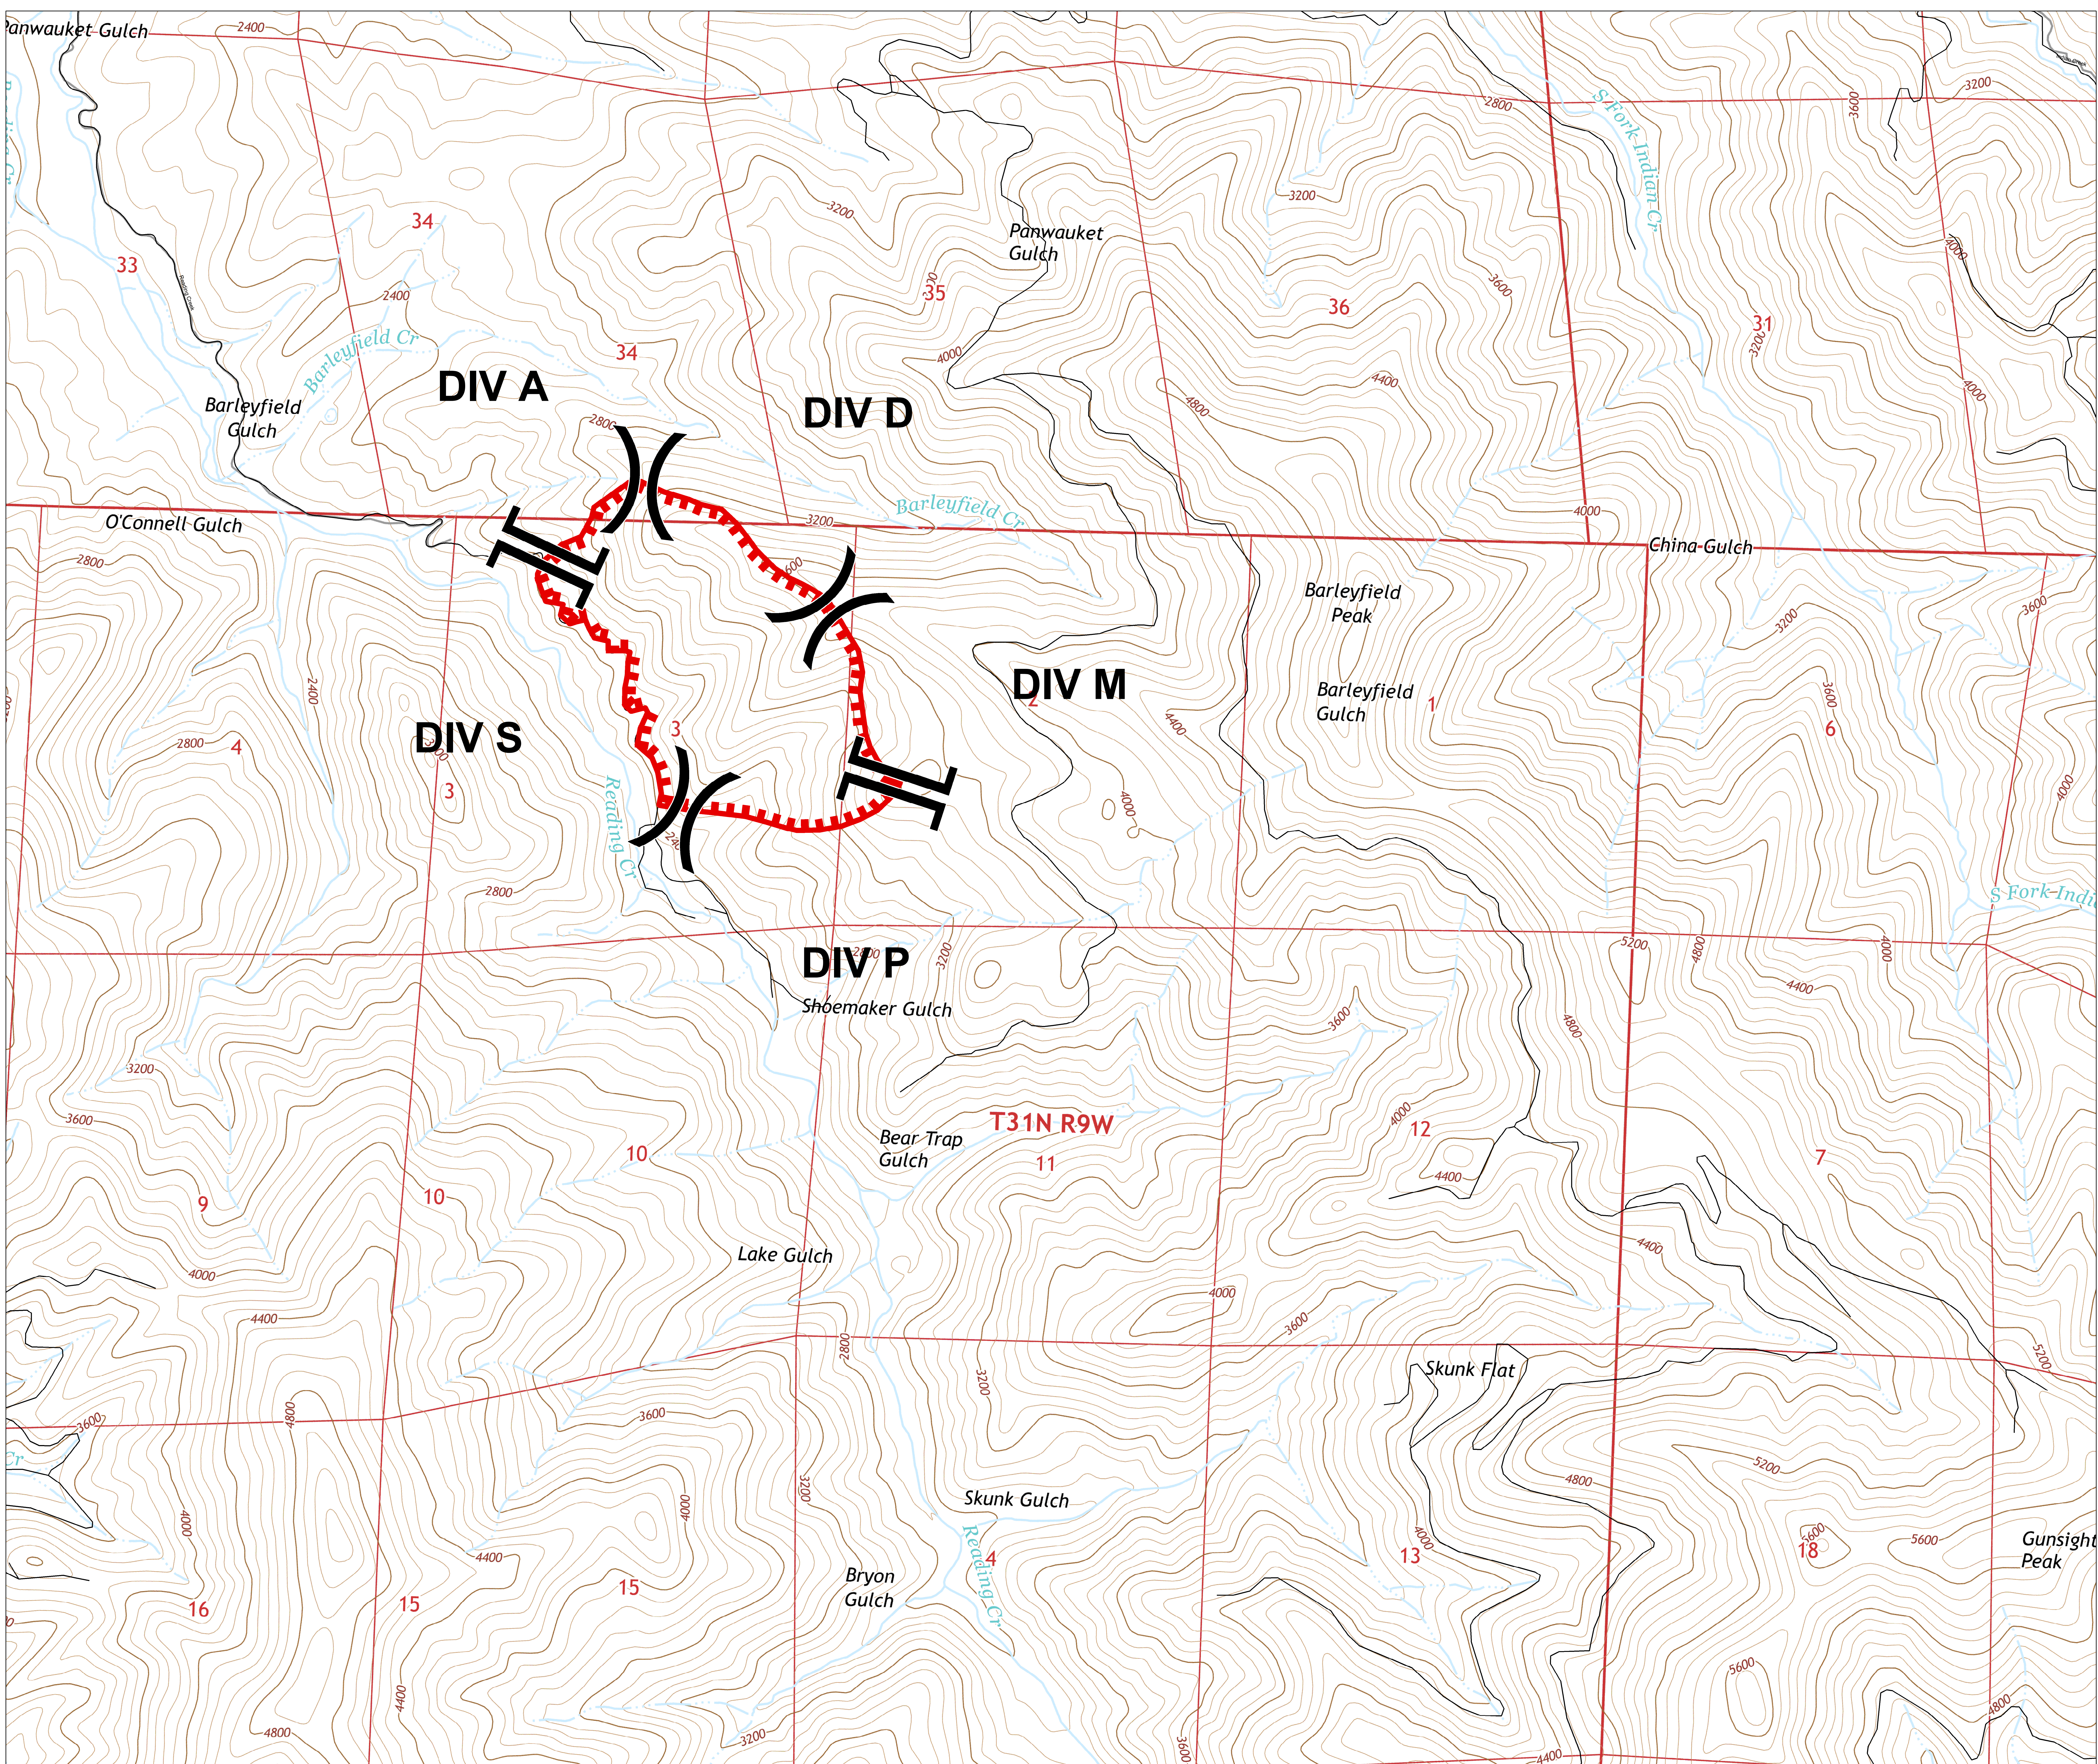

# FLAT INCIDENT

CA-SHU-006744

June 29, 2018

0700-0700

NAD83

# OPS MAP

### Legend

- Helispot
- ▬ Uncontrolled Fire Edge
- Drop Point
- ⊙ Staging Area
- ) Division Break
- ▬ Completed Dozer Line
- × · × · Proposed Dozer Line
- ▬ Completed Line
- - - Planned Fire Line
- ⊙ Spot Fire
- ⚡ Powerline
- ▬ Road