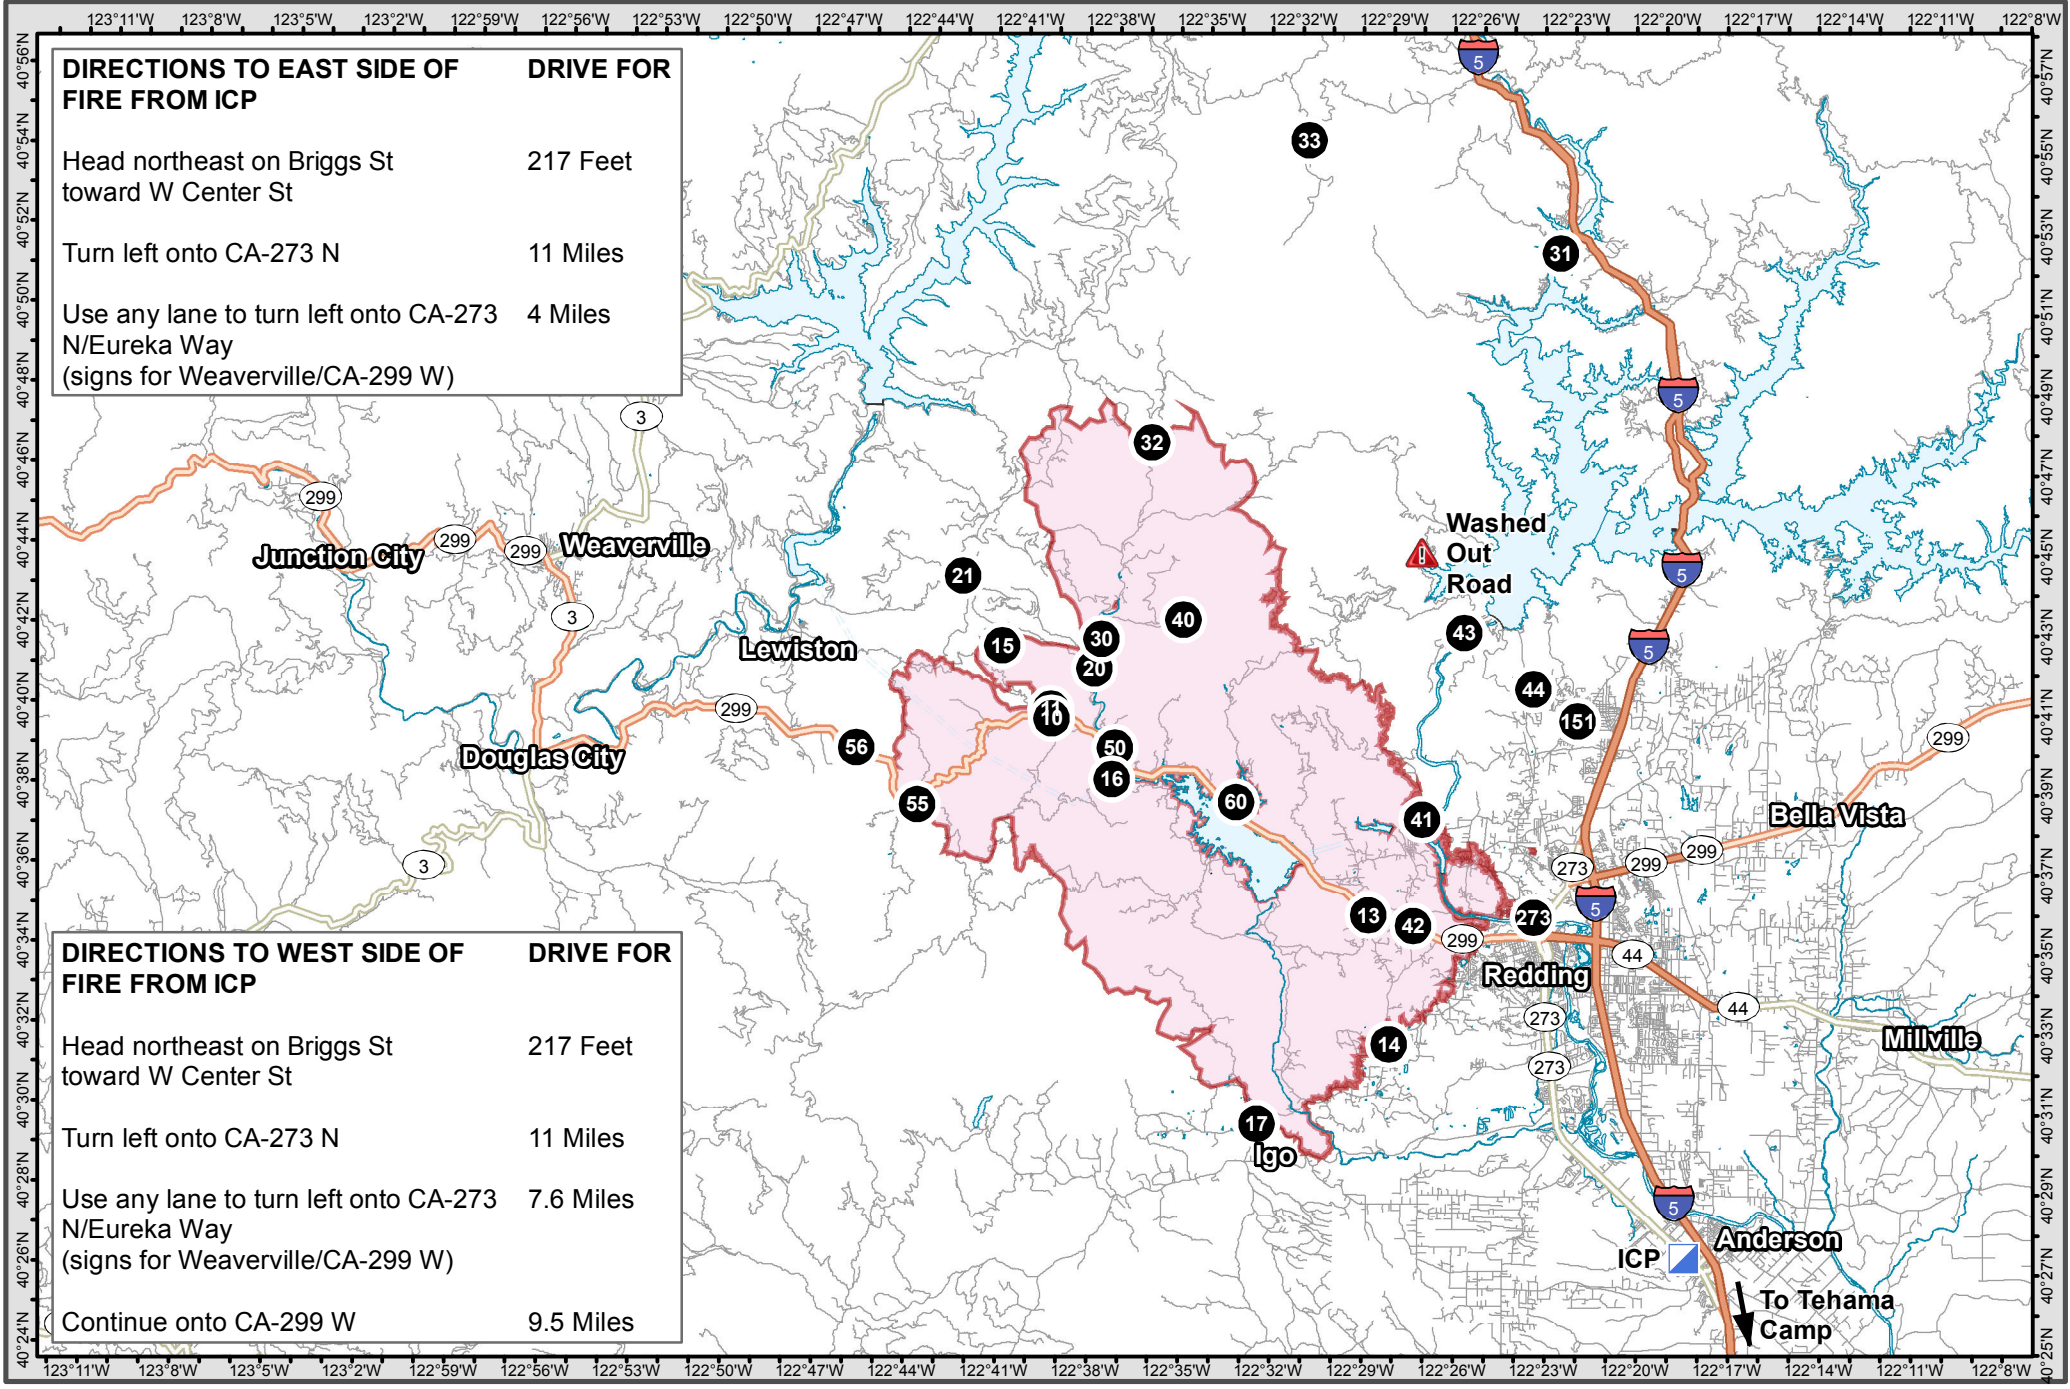

DIRECTIONS TO EAST SIDE OF FIRE FROM ICP

DIRECTIONS TO EAST SIDE OF FIRE FROM ICP	DRIVE FOR
Head northeast on Briggs St toward W Center St	217 Feet
Turn left onto CA-273 N	11 Miles
Use any lane to turn left onto CA-273 N/Eureka Way (signs for Weaverville/CA-299 W)	4 Miles

DIRECTIONS TO WEST SIDE OF FIRE FROM ICP

DIRECTIONS TO WEST SIDE OF FIRE FROM ICP	DRIVE FOR
Head northeast on Briggs St toward W Center St	217 Feet
Turn left onto CA-273 N	11 Miles
Use any lane to turn left onto CA-273 N/Eureka Way (signs for Weaverville/CA-299 W)	7.6 Miles
Continue onto CA-299 W	9.5 Miles

NAD83 1:350,000

- Camp
- Incident Command Post
- Drop Point

- Wildfire Daily Fire Perimeter

Transportation Map

Carr Fire

CA-SHU-007808

0 5 10 Miles

Carr Fire
CA-SHU-007808
TRANSPORTATION MAP
Jul 31, 2018