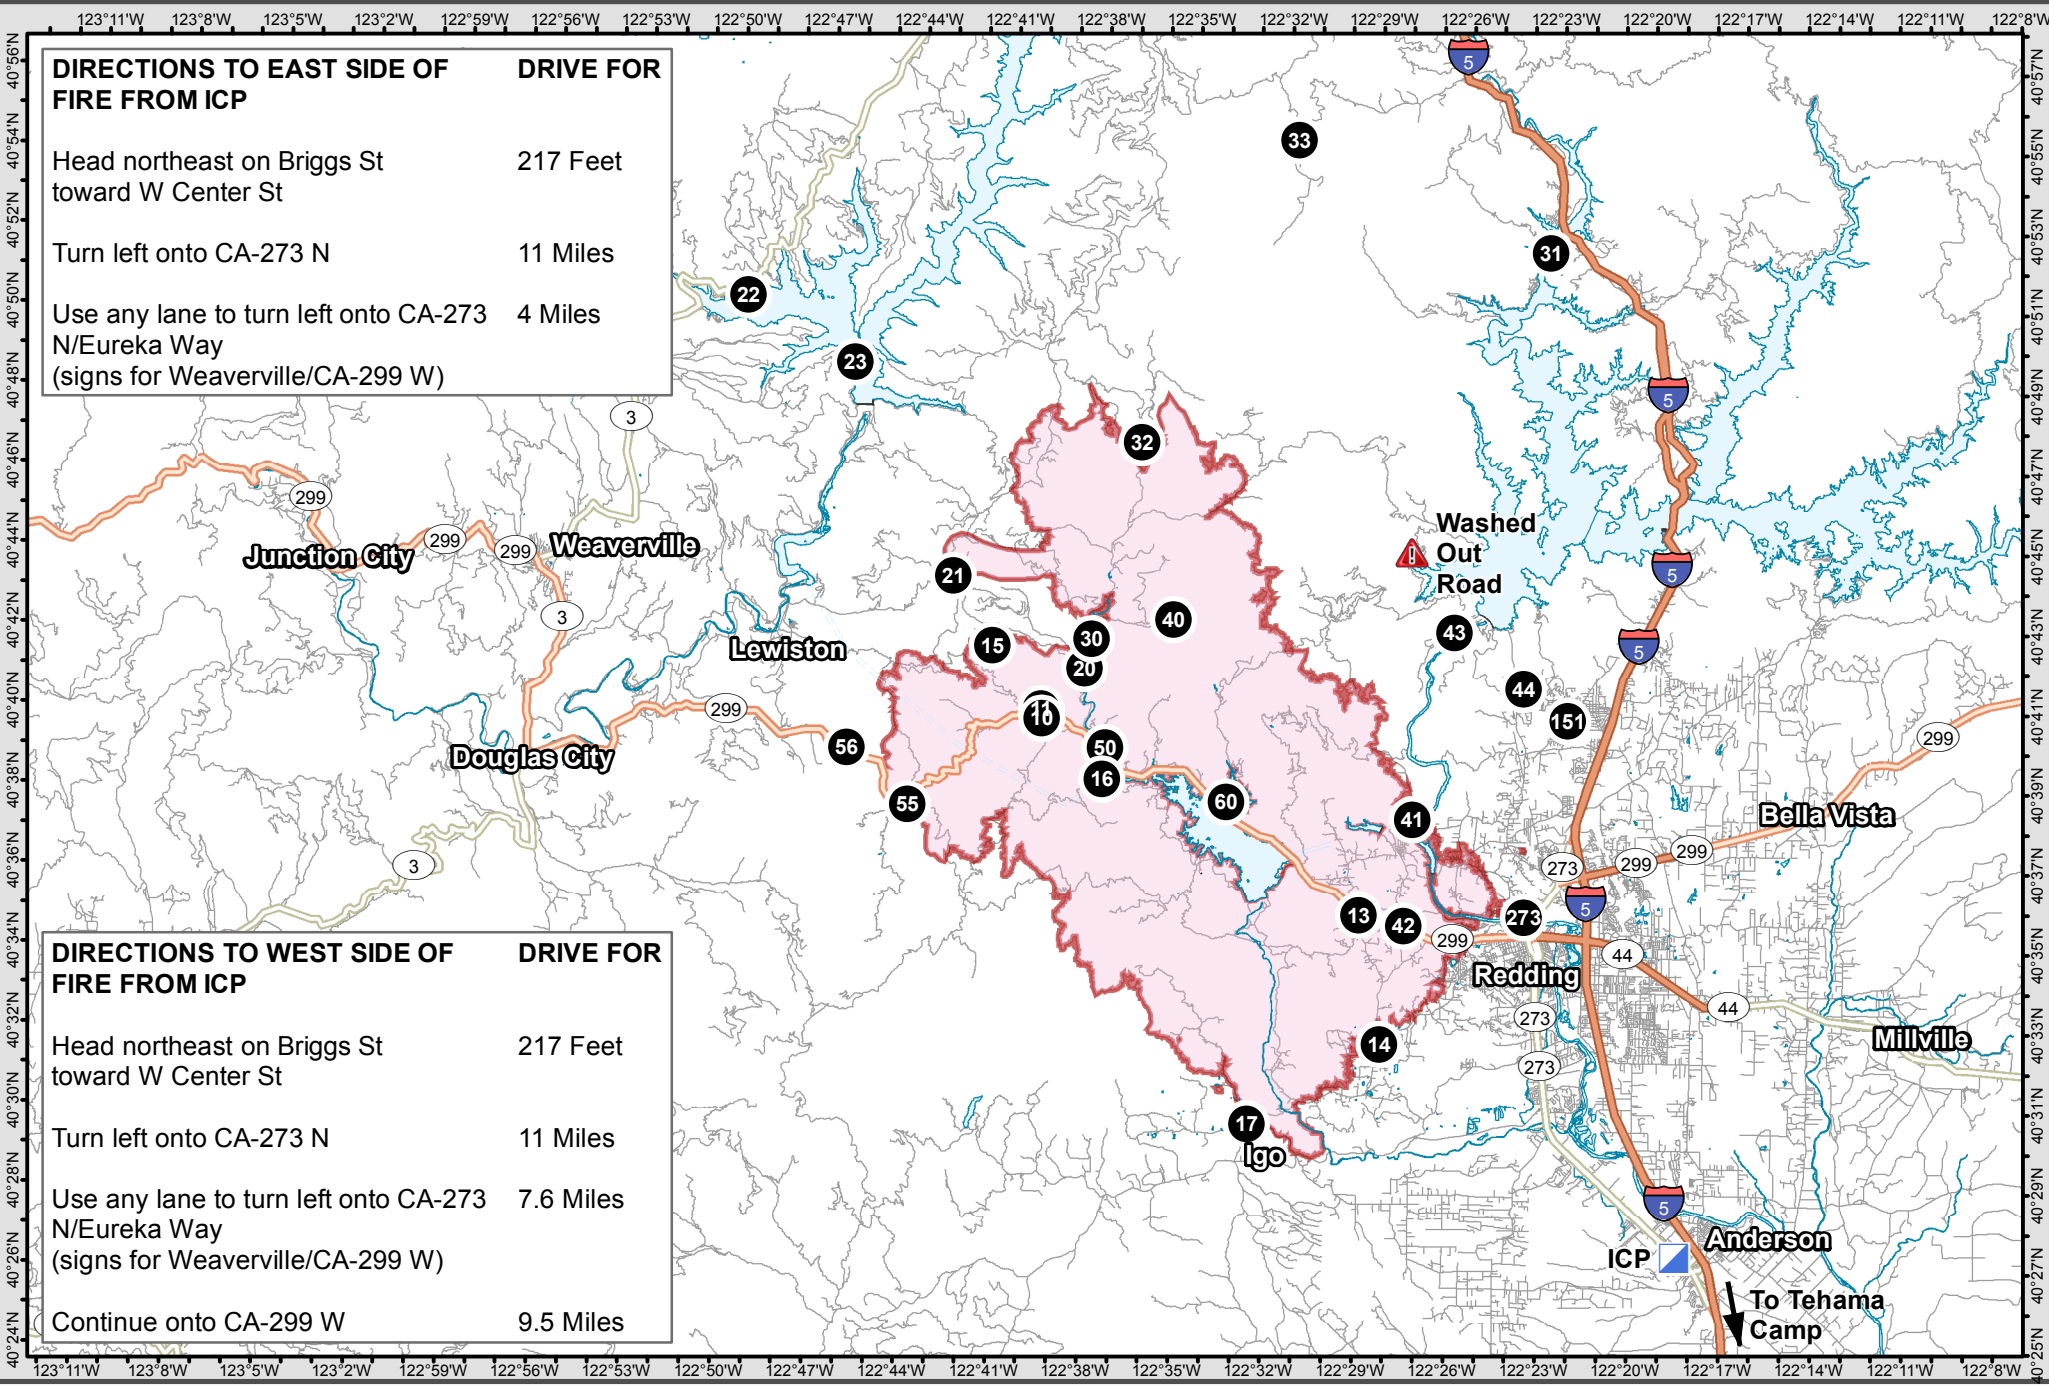

**DIRECTIONS TO EAST SIDE OF FIRE FROM ICP**

DIRECTIONS TO EAST SIDE OF FIRE FROM ICP	DRIVE FOR
Head northeast on Briggs St toward W Center St	217 Feet
Turn left onto CA-273 N	11 Miles
Use any lane to turn left onto CA-273 N/Eureka Way (signs for Weaverville/CA-299 W)	4 Miles

**DIRECTIONS TO WEST SIDE OF FIRE FROM ICP**

DIRECTIONS TO WEST SIDE OF FIRE FROM ICP	DRIVE FOR
Head northeast on Briggs St toward W Center St	217 Feet
Turn left onto CA-273 N	11 Miles
Use any lane to turn left onto CA-273 N/Eureka Way (signs for Weaverville/CA-299 W)	7.6 Miles
Continue onto CA-299 W	9.5 Miles

### Transportation Map

## Carr Fire

CA-SHU-007808

0 5 10 Miles

**Carr Fire**  
CA-SHU-007808  
TRANSPORTATION MAP  
Aug 01, 2018