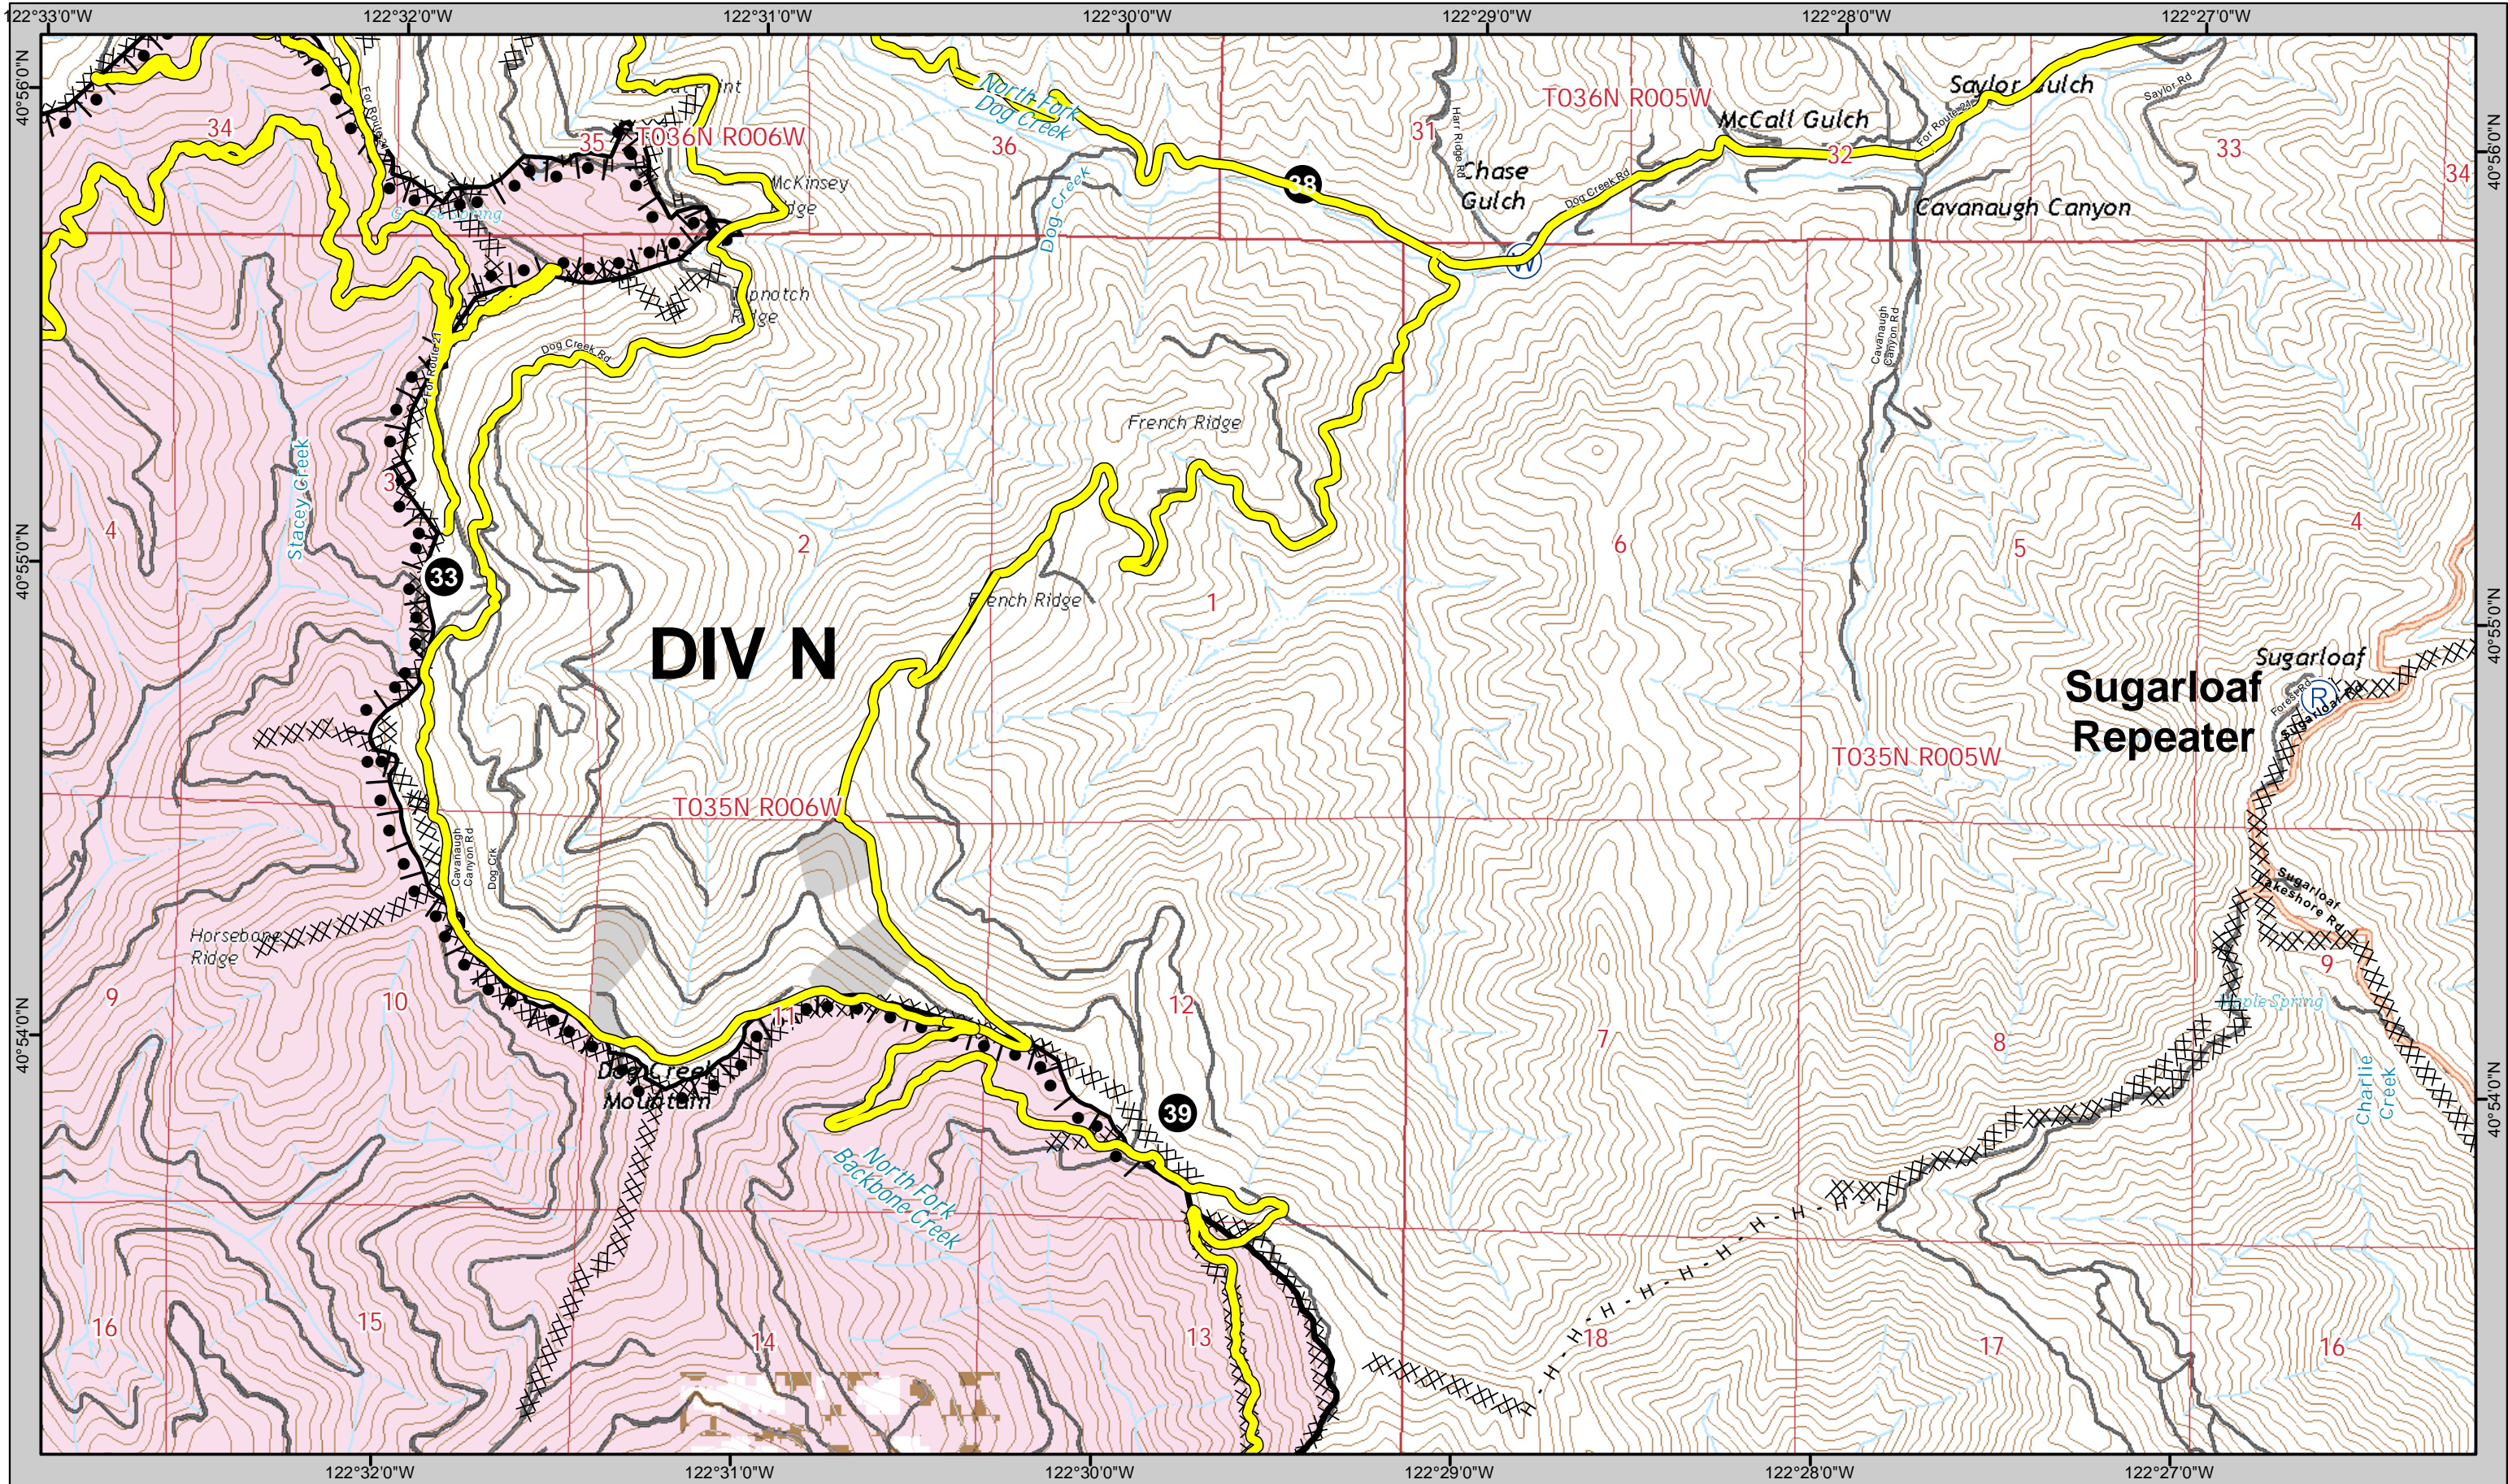

2	3	
5	6	
8	9	10

Travel Routes SPI Clearcuts

For standardized symbology see last page.

IAP MAP
August 23, 2018

CARR INCIDENT

	4	5
	7	8
11	12	13

SPI Waterholes

SPI Clearcuts

For standardized symbology see last page.

IAP MAP
August 23, 2018

CARR INCIDENT

4	5	6
7	8	9
12	13	14

- Mine Hazards
- Travel Routes
- SPI Waterholes
- SPI Clearcuts
- For standardized symbology see last page.

IAP MAP
August 23, 2018

5	6	
8	9	10
13	14	15

 Travel Routes  SPI Clearcuts

For standardized symbology see last page.

IAP MAP
August 23, 2018

CARR INCIDENT

6		
9	10	
14	15	

For standardized symbology see last page.

IAP MAP
August 23, 2018

CARR INCIDENT

		7
11	12	
16	17	

For standardized symbology see last page.

IAP MAP
August 23, 2018

	7	8
11	12	13
16	17	18

-  Mine Hazards
-  SPI Clearcuts
-  Travel Routes

For standardized symbology see last page.