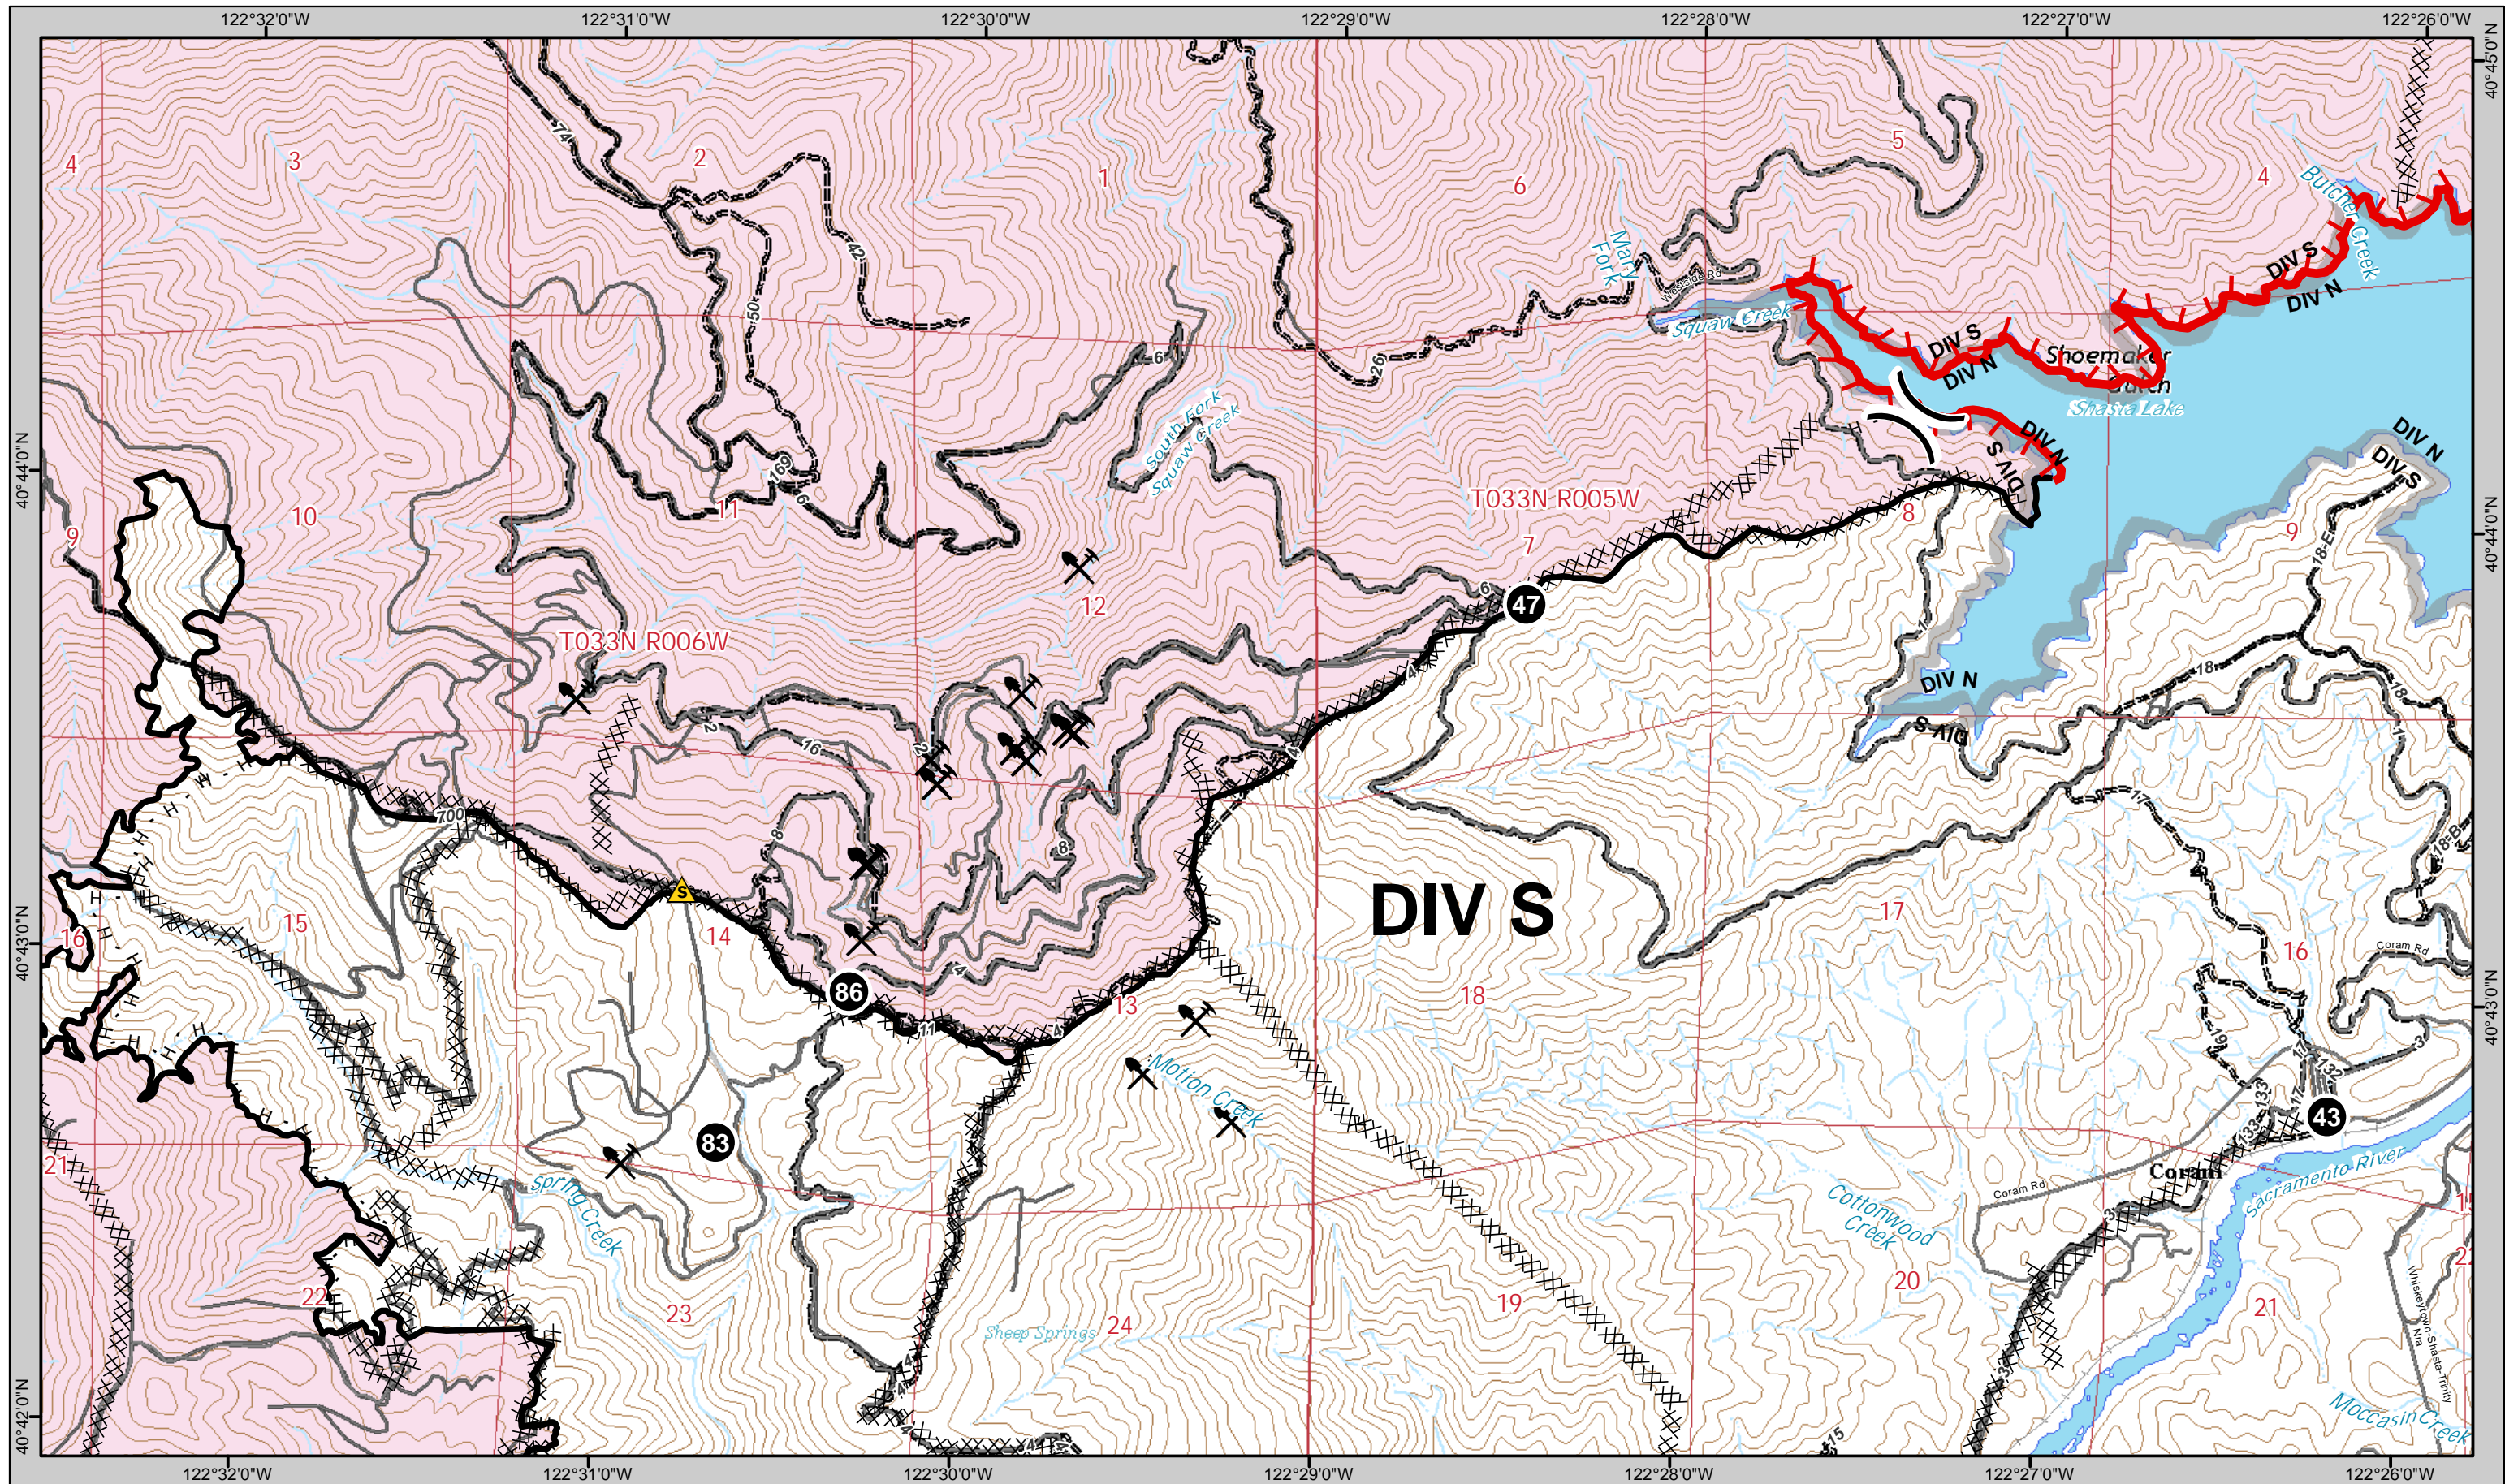

CARR INCIDENT

23	24	25
28	29	30
33	34	35

Mine Hazards

For standardized symbology see last page.

IAP MAP
August 23, 2018