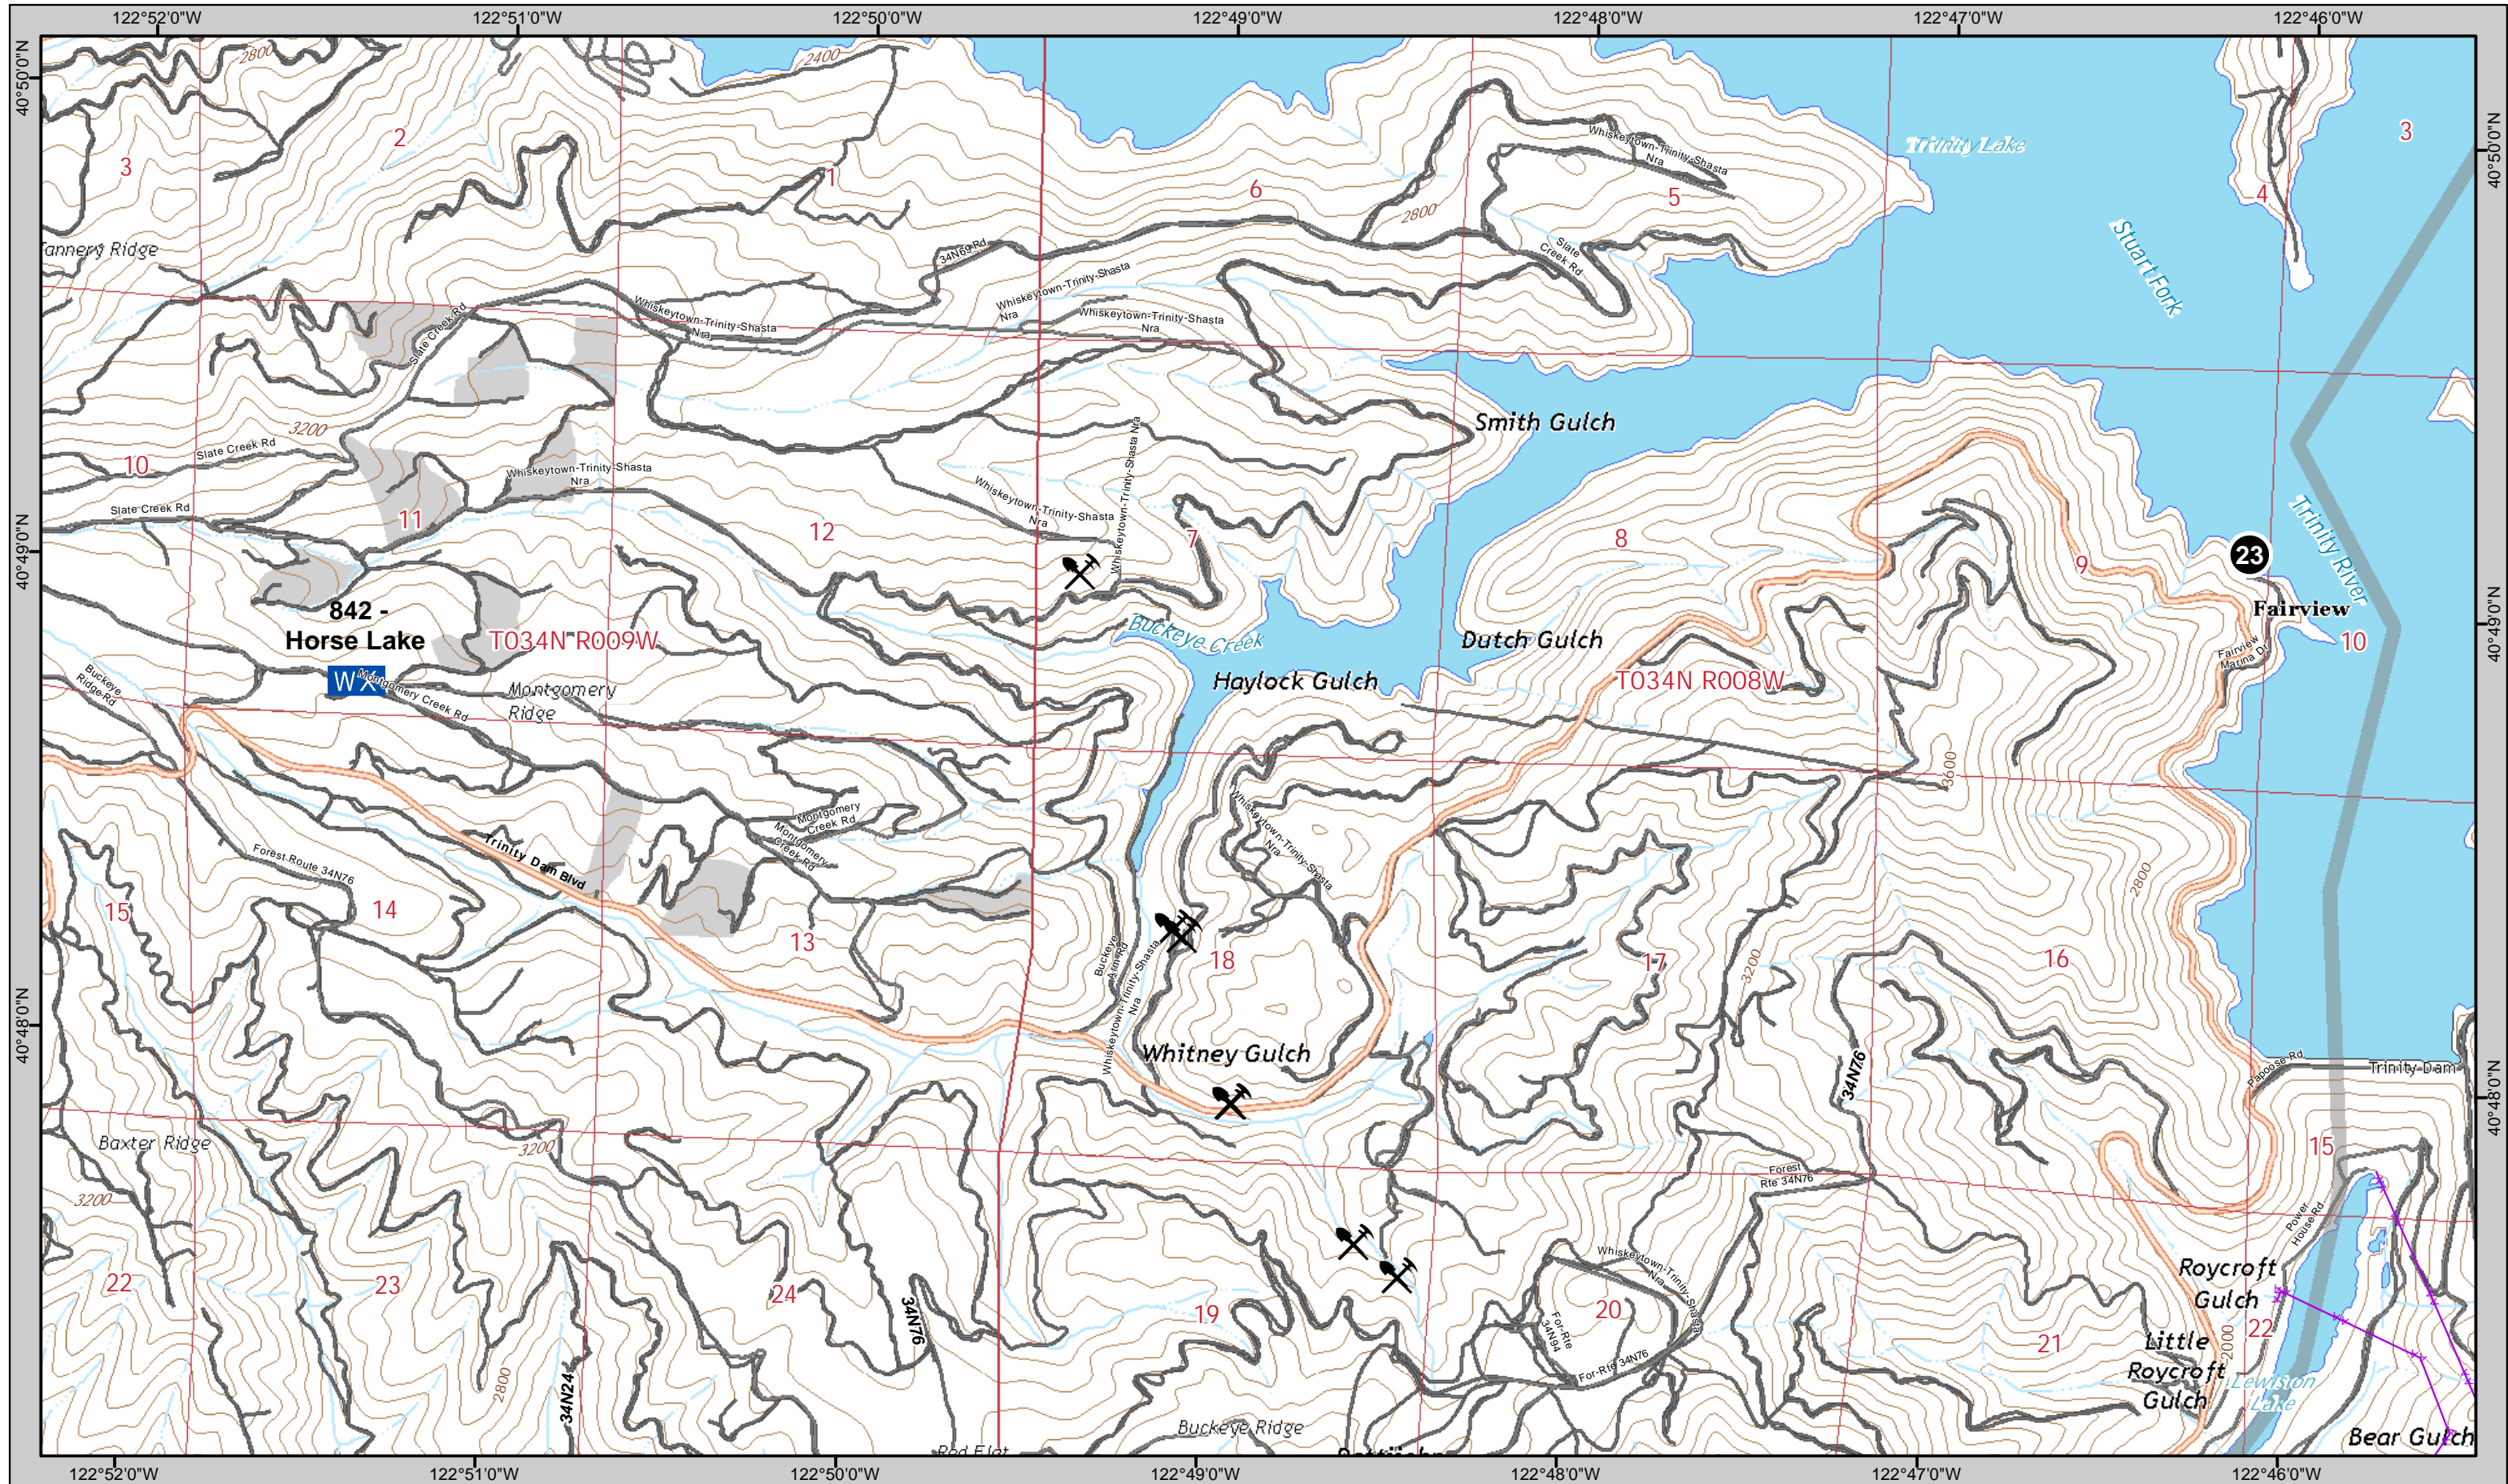

IAP MAP
August 23, 2018

CARR INCIDENT

7	8	9
12	13	14
17	18	19

- SPI - Active Falling
- Travel Routes
- SPI Waterholes
- SPI Clearcuts

For standardized symbology see last page.

IAP MAP
August 23, 2018

8	9	10
13	14	15
18	19	20

 Travel Routes  SPI Clearcuts

For standardized symbology see last page.

IAP MAP
August 23, 2018

9	10
14	15
19	20

Travel Routes

For standardized symbology see last page.

IAP MAP
August 23, 2018

	11	12
16	17	
21	22	

Mine Hazards

SPI Clearcuts

For standardized symbology see last page.

IAP MAP
August 23, 2018

CARR INCIDENT

11	12	13
16	17	18
21	22	23

-  Bear Den
-  Travel Routes

-  SPI Clearcuts