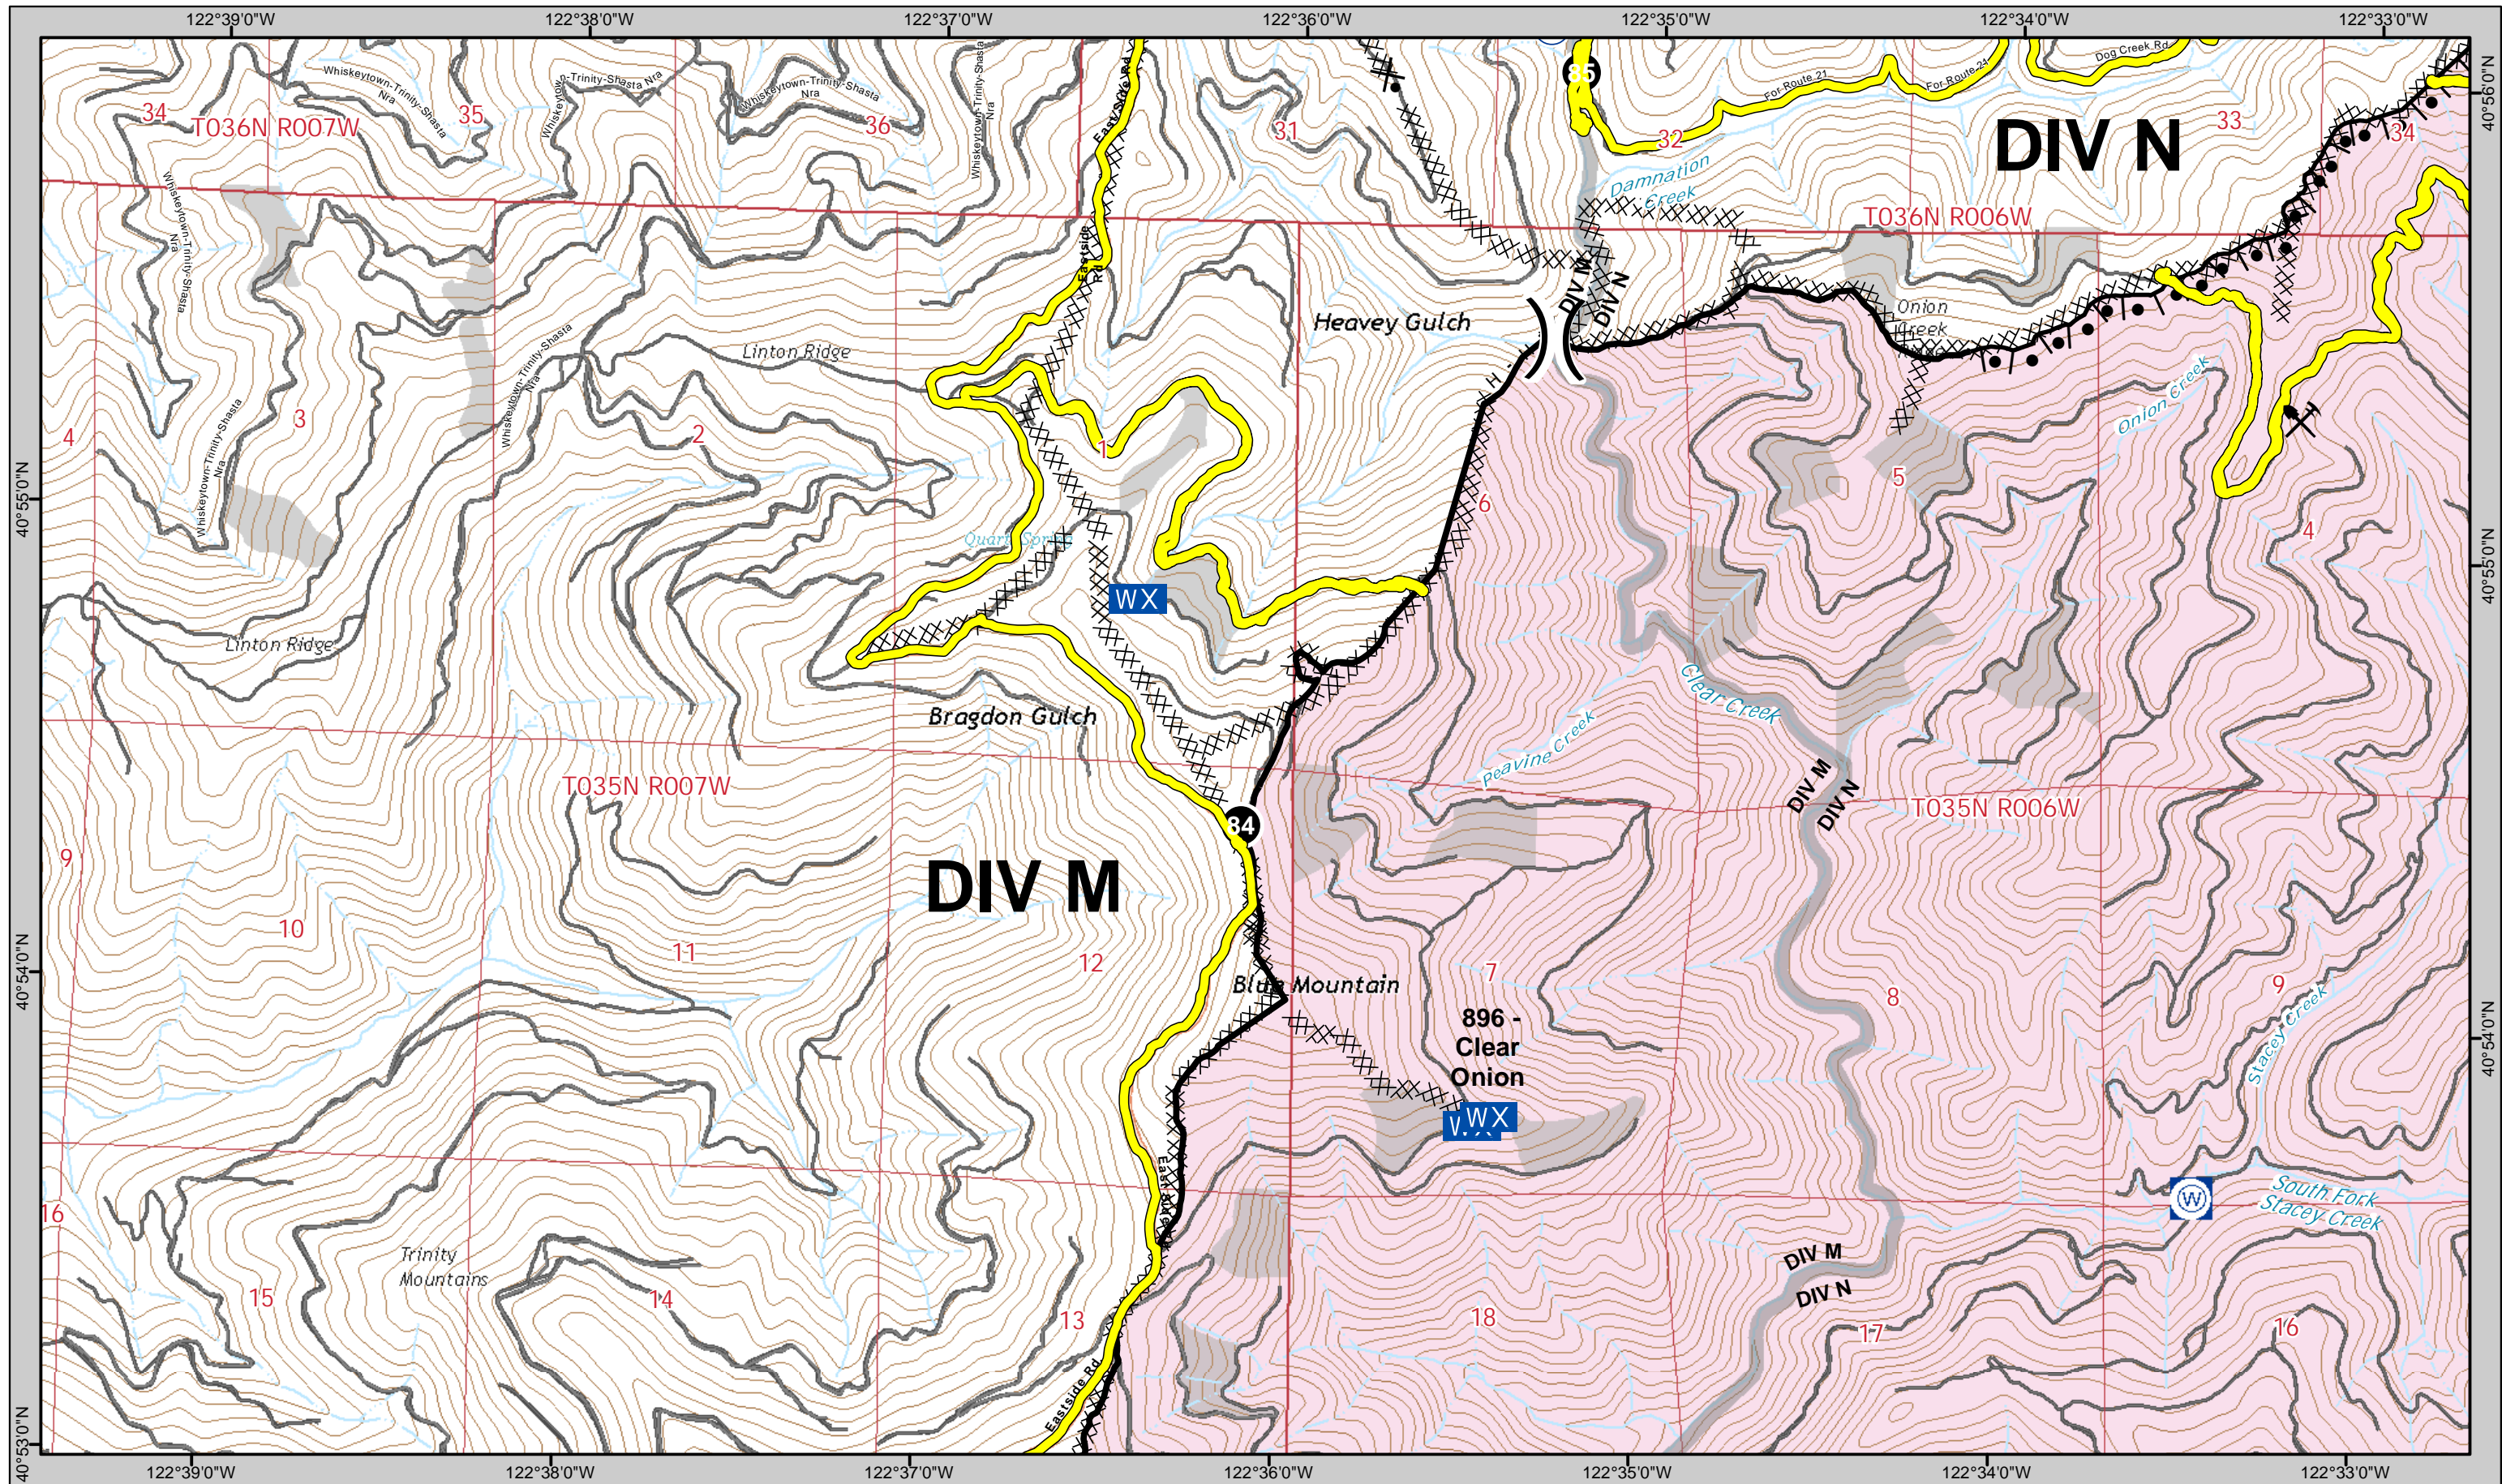

SPI Waterholes

For standardized symbology see last page.

IAP MAP
August 23, 2018

CARR INCIDENT

1	2	3
4	5	6
7	8	9

 Travel Routes  SPI Clearcuts

For standardized symbology see last page.

IAP MAP
August 23, 2018

2	3	
5	6	
8	9	10

Travel Routes SPI Clearcuts

For standardized symbology see last page.

IAP MAP
August 23, 2018

CARR INCIDENT

	4	5
	7	8
11	12	13

SPI Waterholes

SPI Clearcuts

For standardized symbology see last page.

IAP MAP
August 23, 2018

CARR INCIDENT

4	5	6
7	8	9
12	13	14

- Mine Hazards
- Travel Routes
- SPI Waterholes
- SPI Clearcuts
- For standardized symbology see last page.

IAP MAP
August 23, 2018

5	6	
8	9	10
13	14	15

 Travel Routes  SPI Clearcuts

For standardized symbology see last page.

IAP MAP
August 23, 2018

CARR INCIDENT

6		
9	10	
14	15	

For standardized symbology see last page.