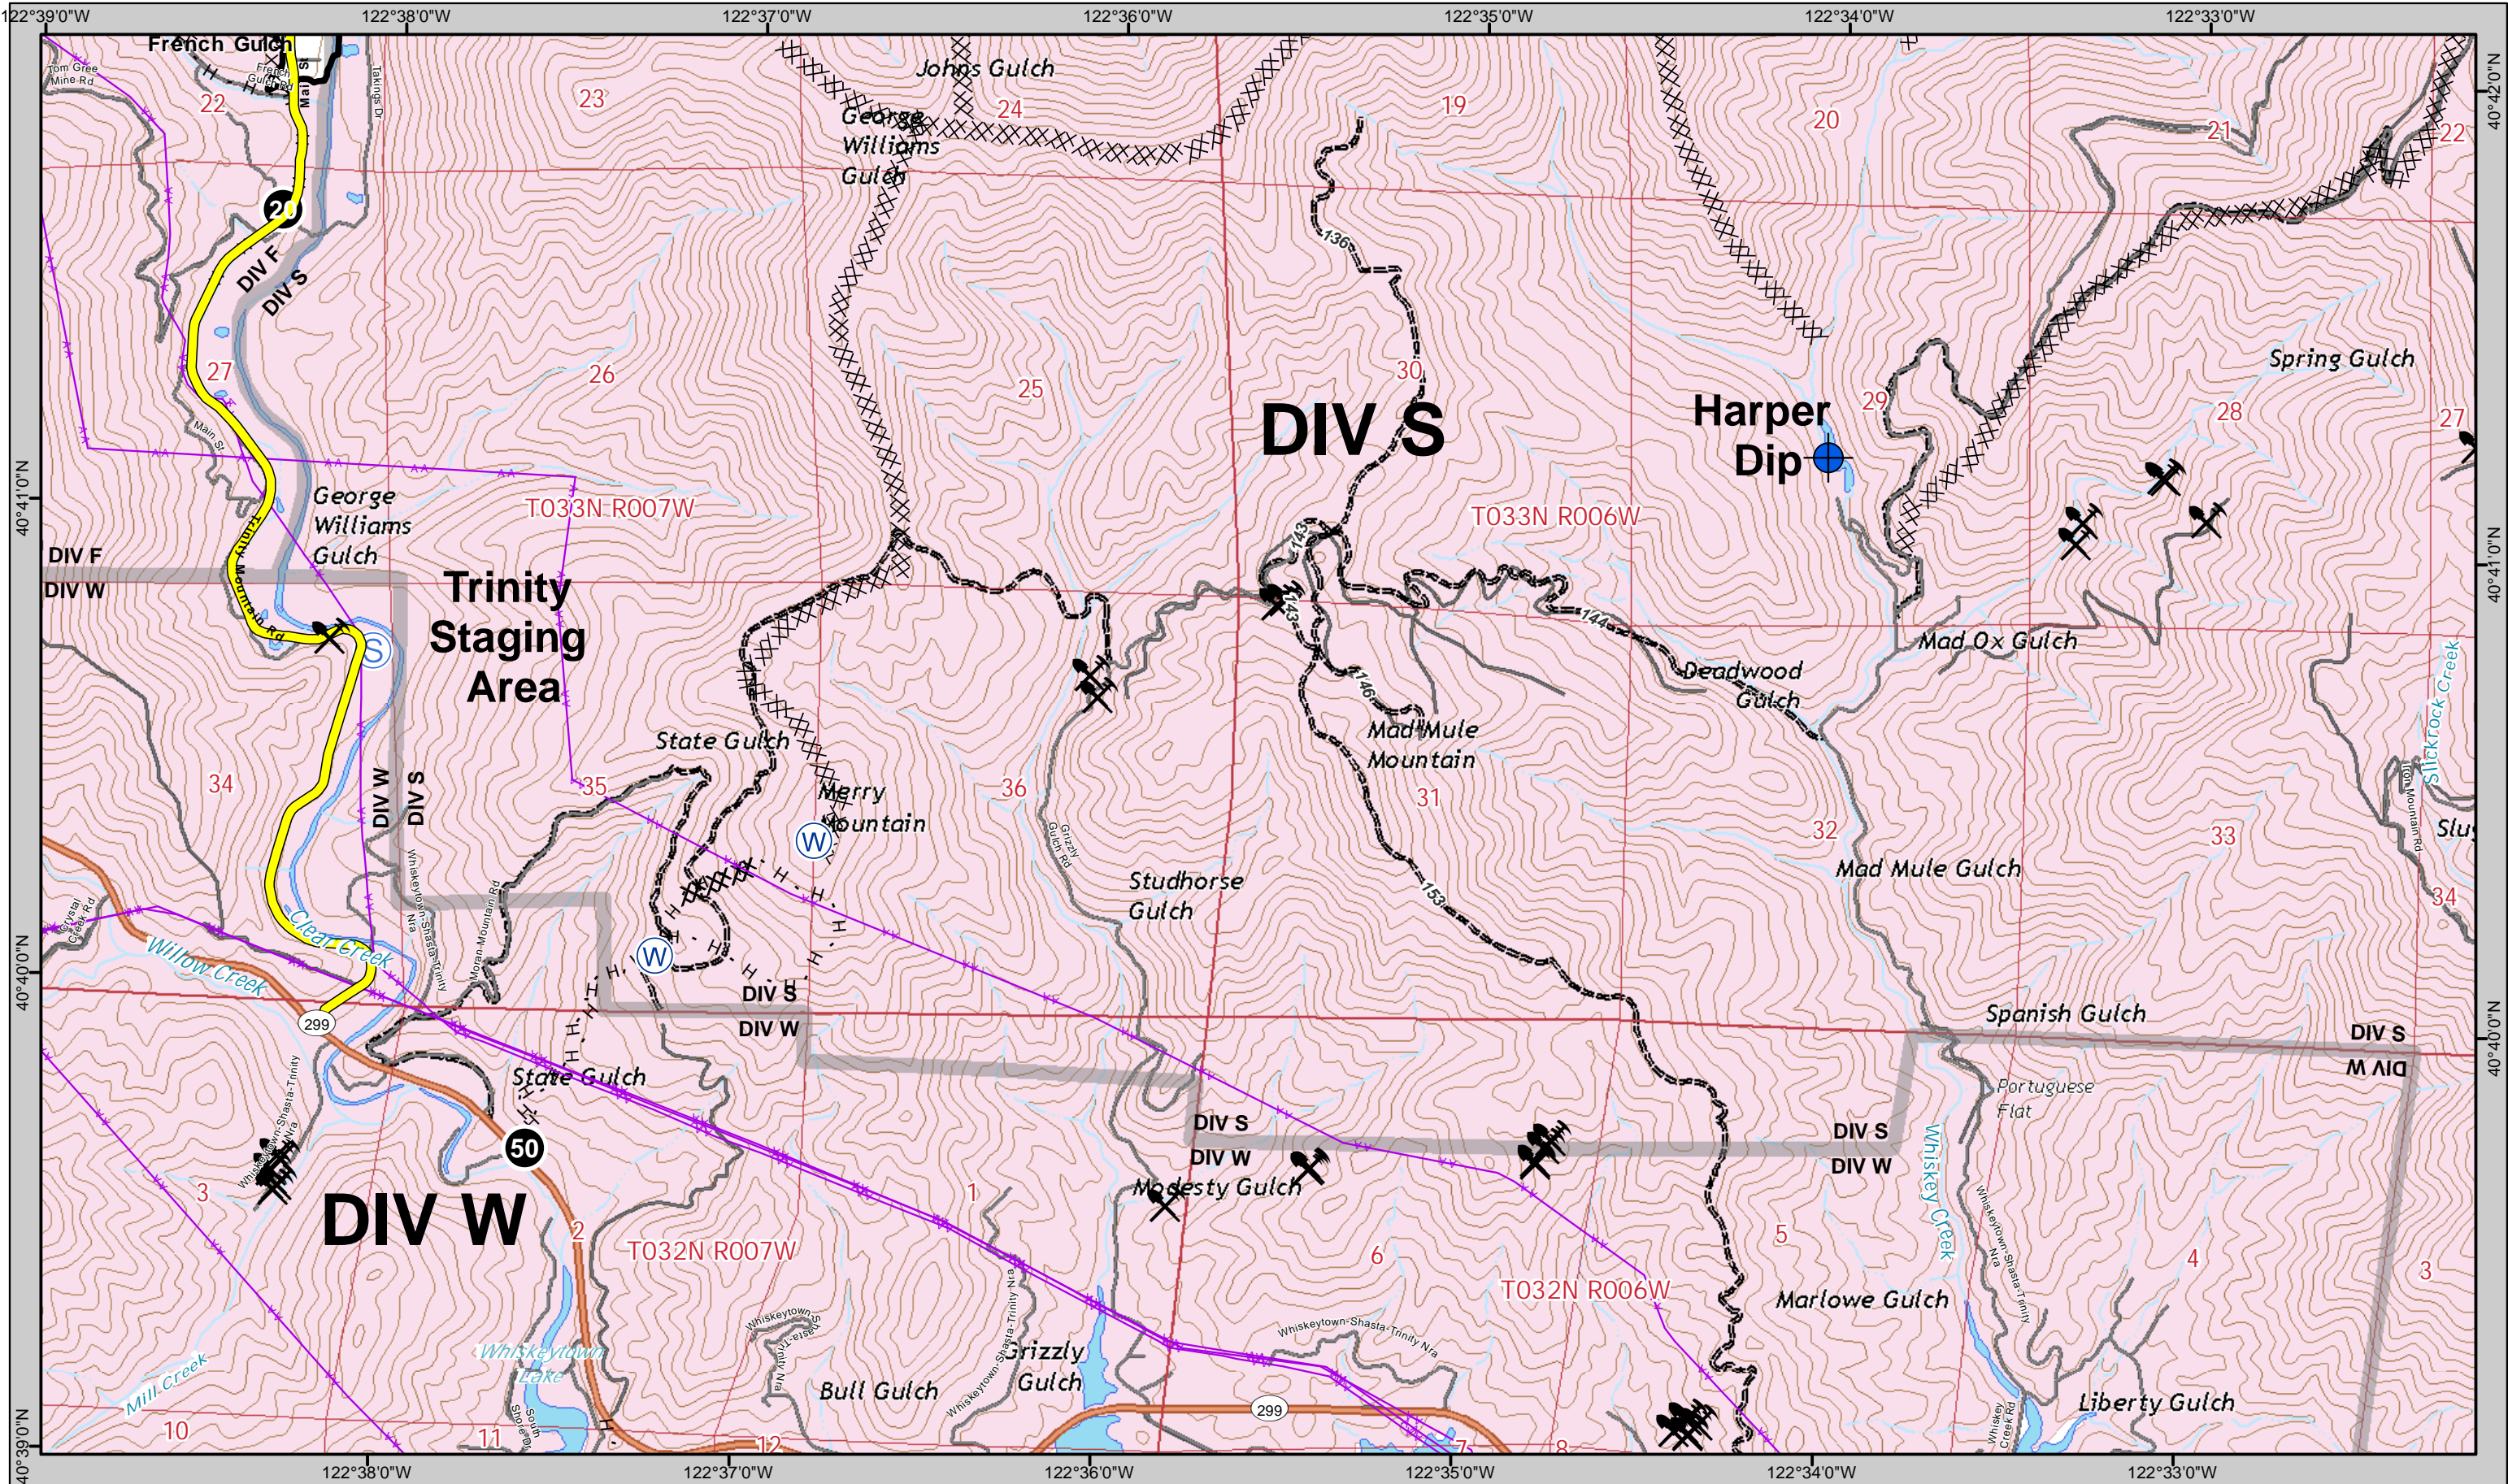

27	28	29
32	33	34
37	38	39

- Mine Hazards
- Travel Routes

For standardized symbology see last page.