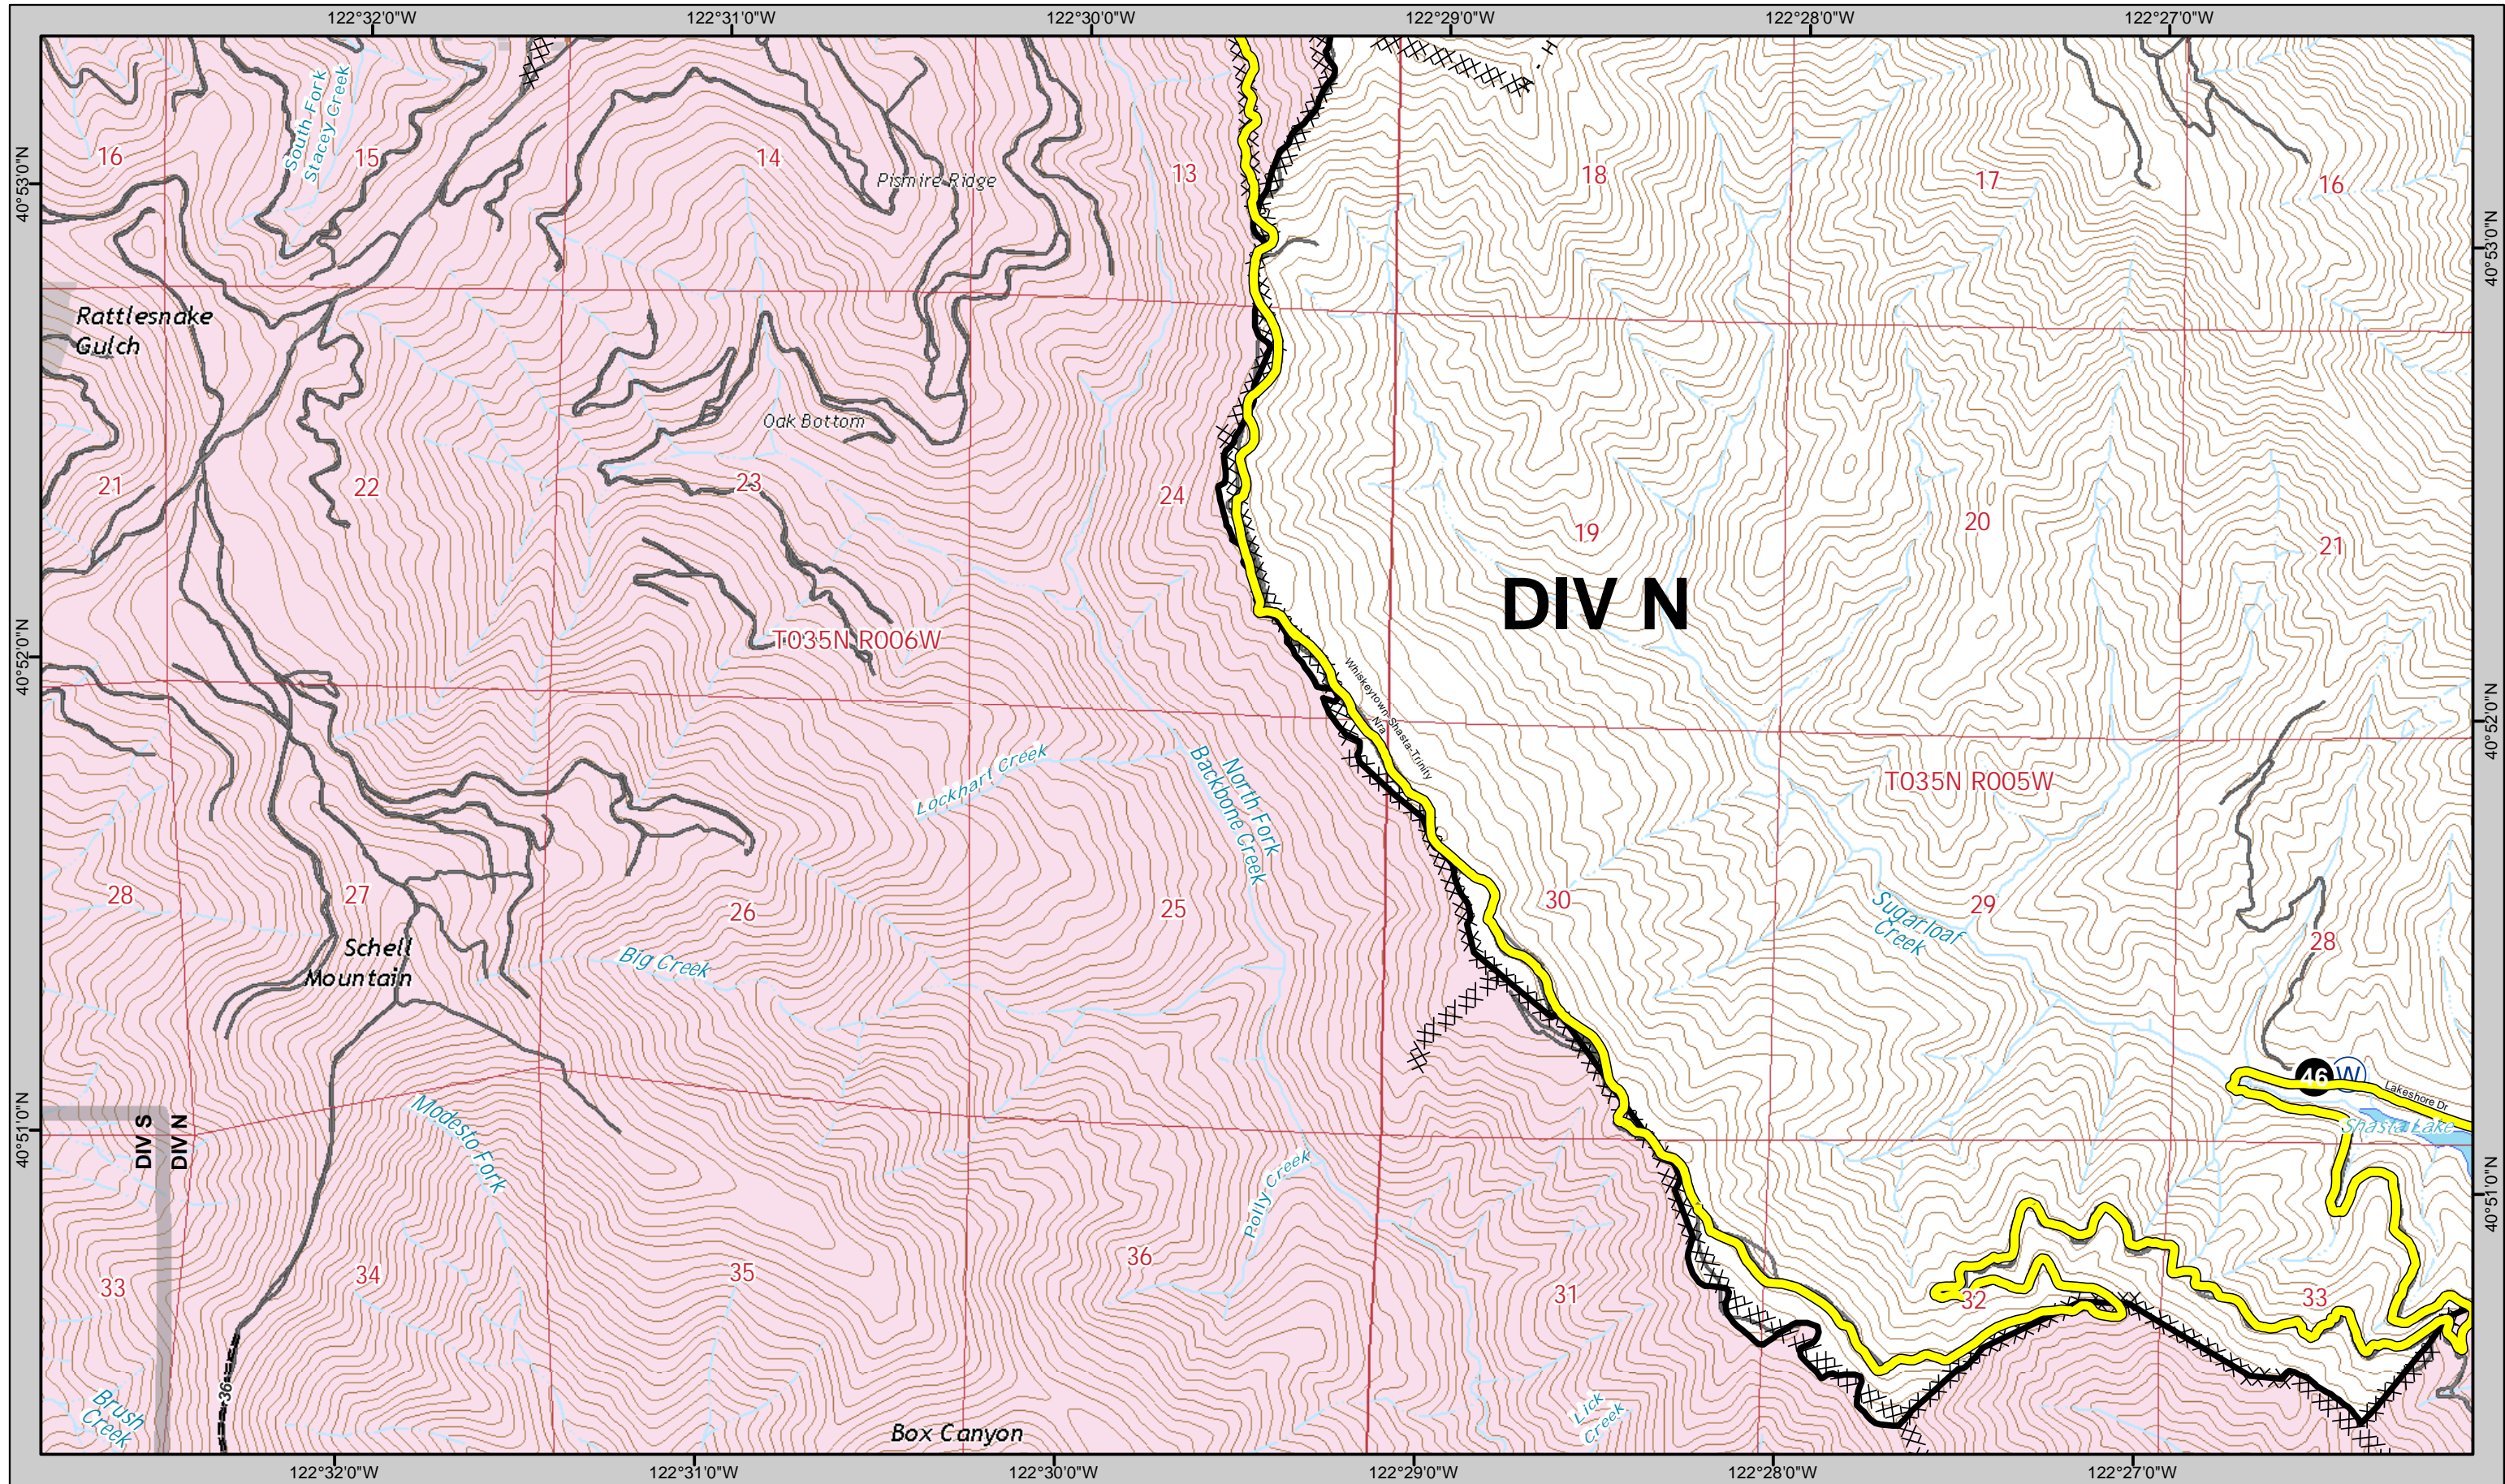

IAP MAP
August 23, 2018

CARR INCIDENT

		7
11	12	
16	17	

For standardized symbology see last page.

IAP MAP
August 23, 2018

	7	8
11	12	13
16	17	18

-  Mine Hazards
-  SPI Clearcuts
-  Travel Routes

For standardized symbology see last page.

IAP MAP
August 23, 2018

CARR INCIDENT

7	8	9
12	13	14
17	18	19

- SPI - Active Falling
- Travel Routes
- SPI Waterholes
- SPI Clearcuts

For standardized symbology see last page.

IAP MAP
August 23, 2018

8	9	10
13	14	15
18	19	20

 Travel Routes  SPI Clearcuts

For standardized symbology see last page.

IAP MAP
August 23, 2018

9	10
14	15
19	20

Travel Routes

For standardized symbology see last page.

IAP MAP
August 23, 2018

	11	12
16	17	
21	22	

Mine Hazards

SPI Clearcuts

For standardized symbology see last page.

IAP MAP
August 23, 2018

CARR INCIDENT

11	12	13
16	17	18
21	22	23

-  Bear Den
-  Travel Routes

-  SPI Clearcuts