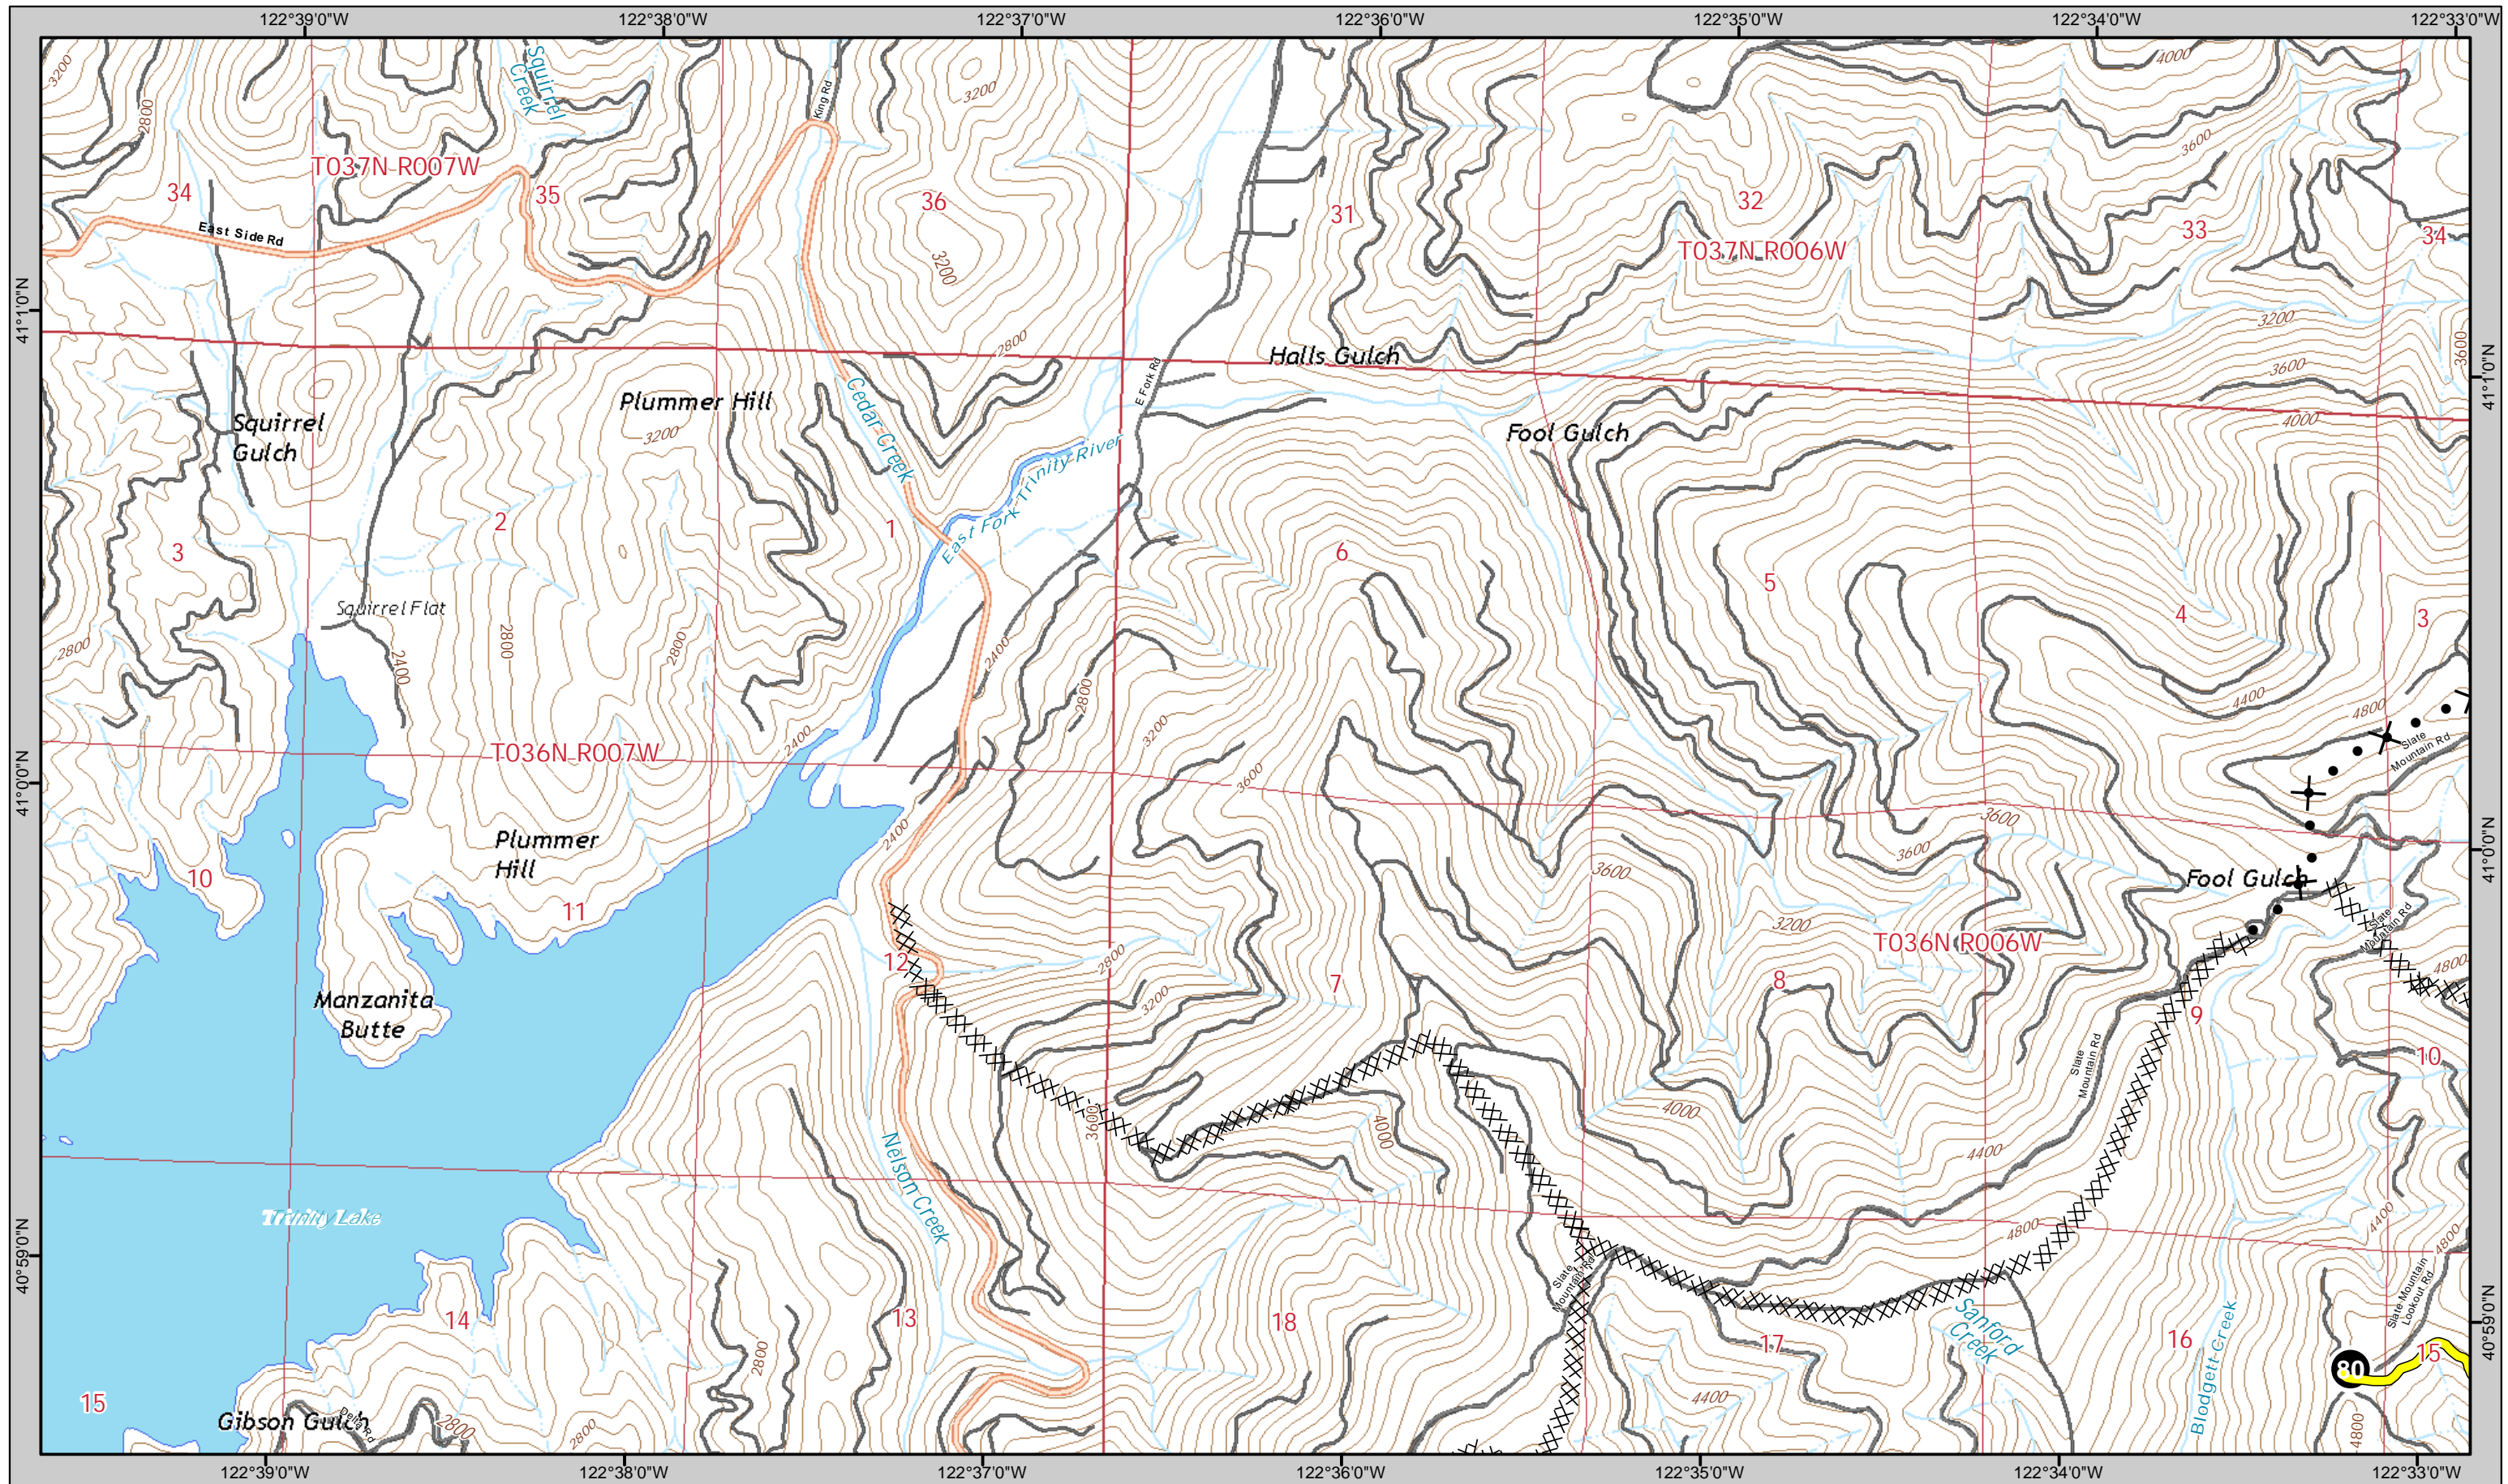

CARR INCIDENT

	0	

For standardized symbology see last page.

	1	2
	4	5

For standardized symbology see last page.

IAP MAP
August 23, 2018

CARR INCIDENT

1	2	3
4	5	6