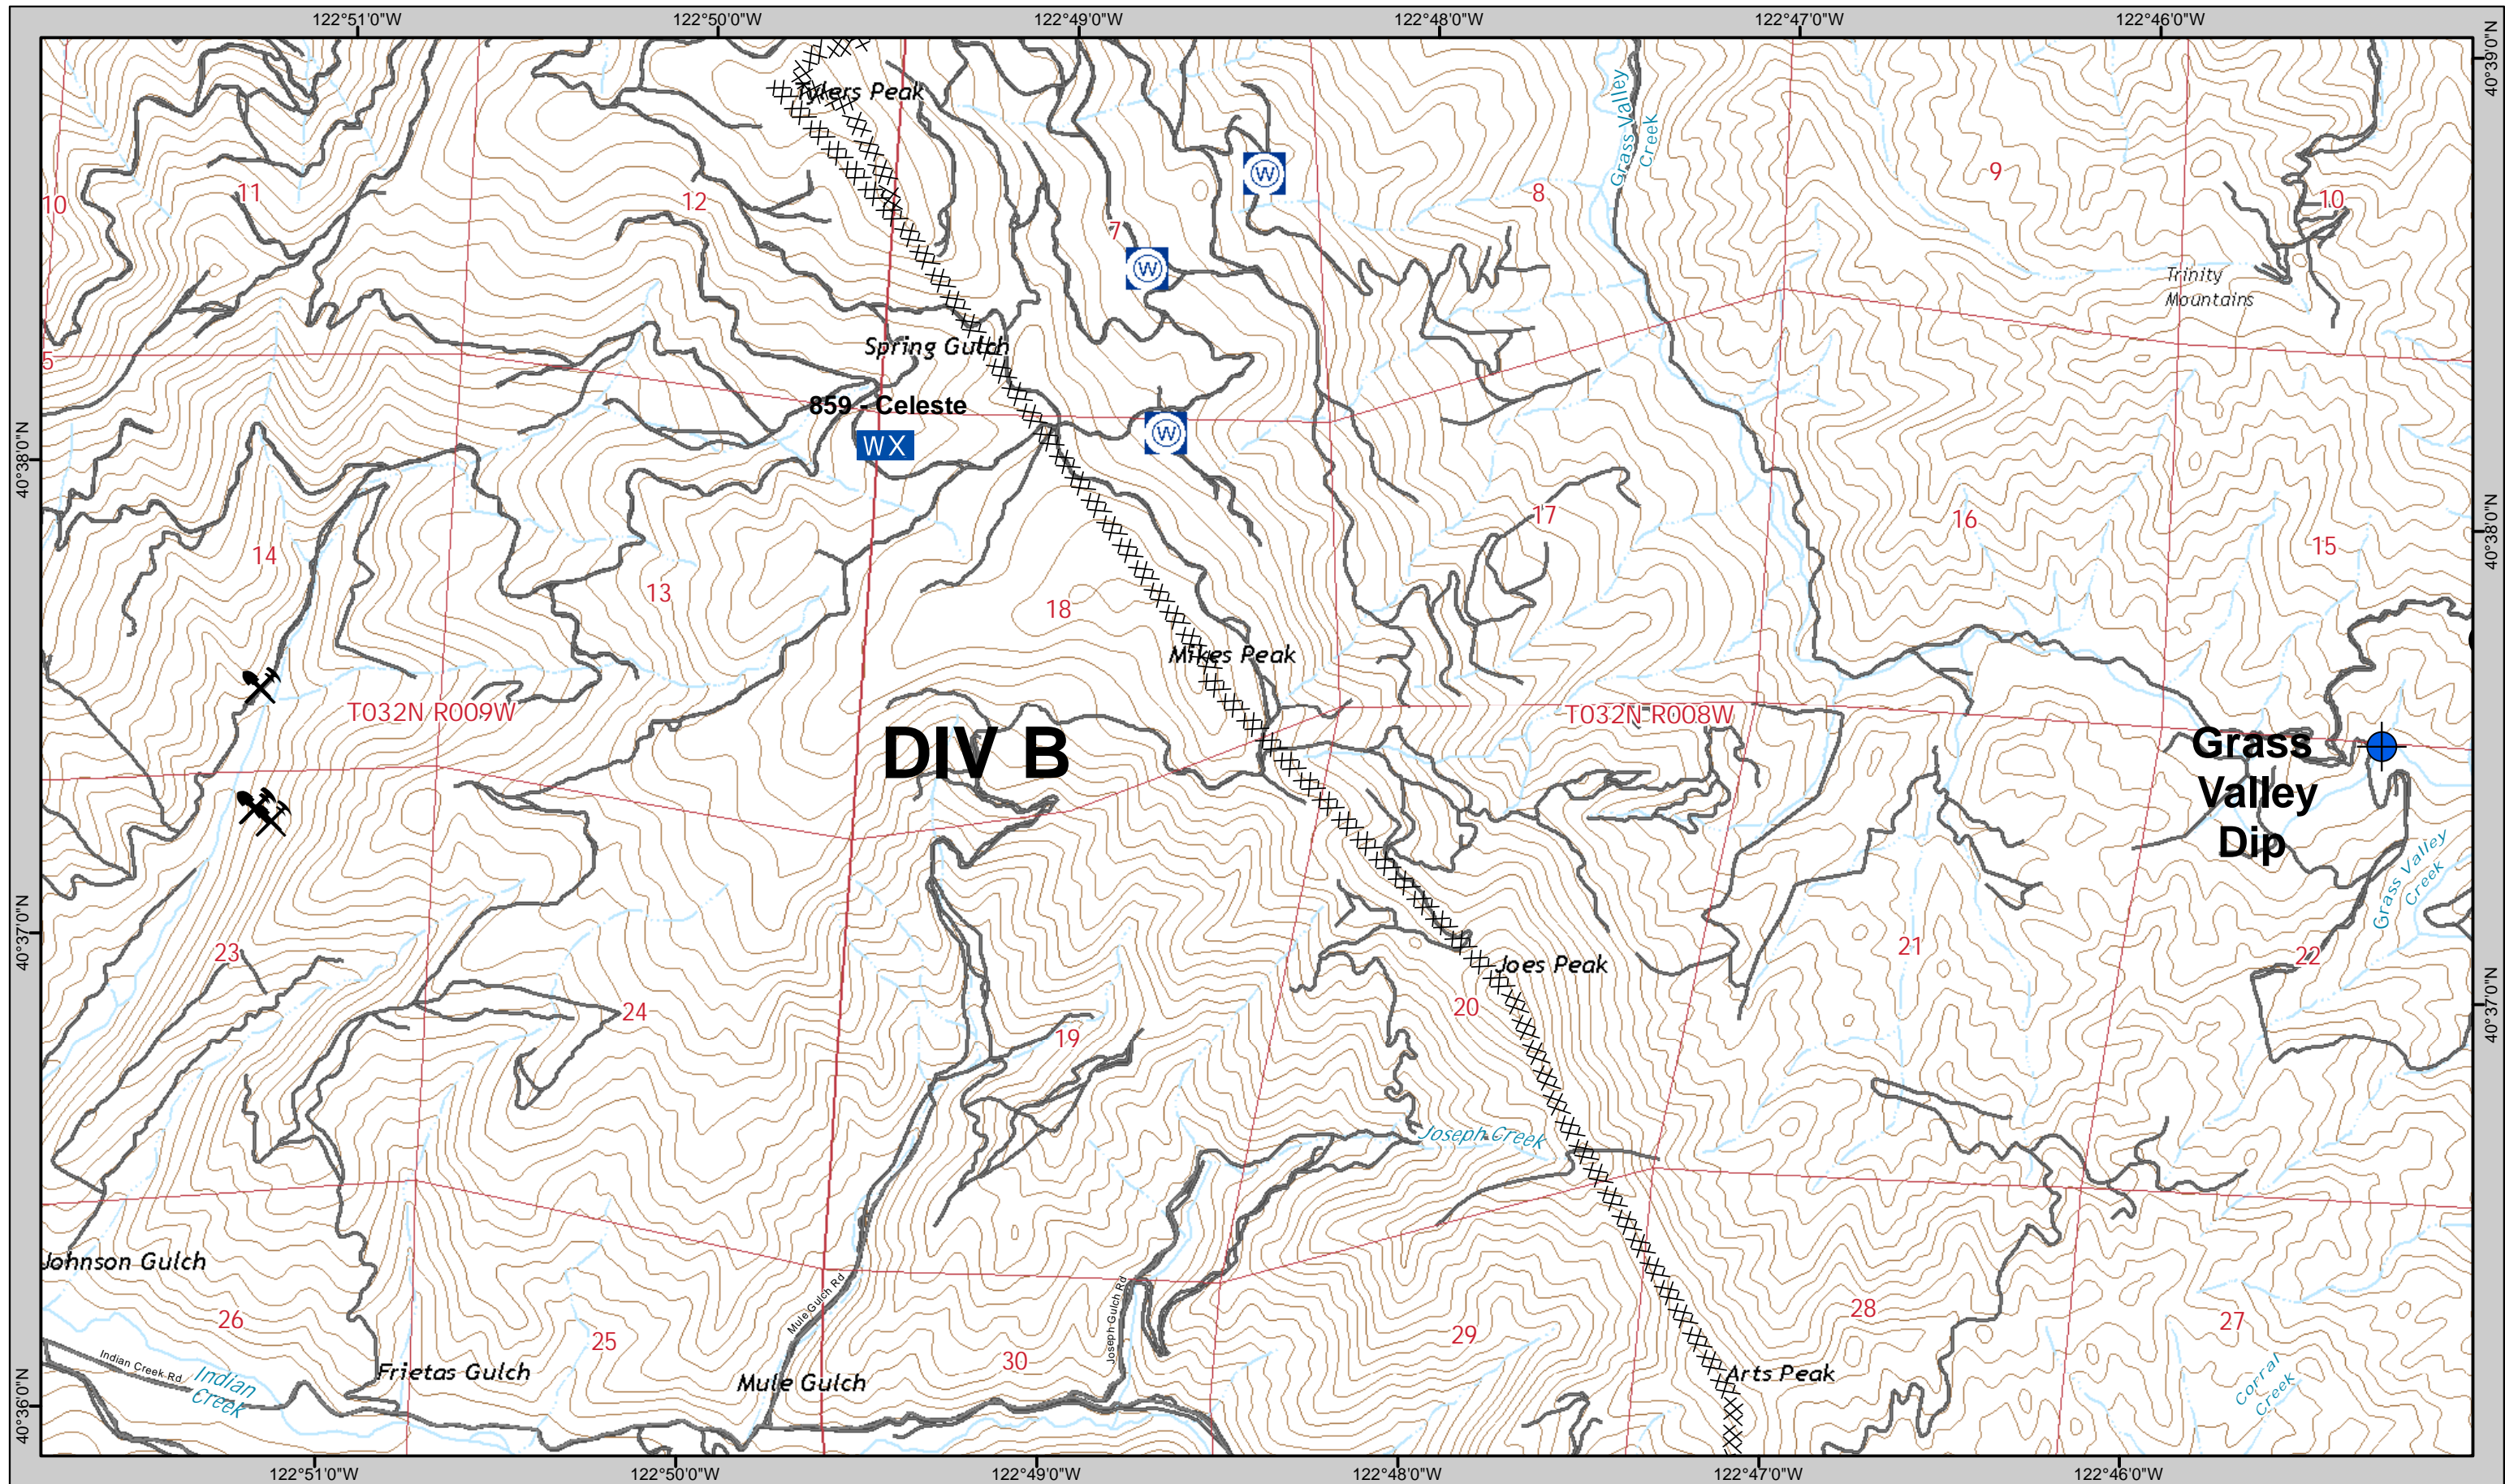

IAP MAP
August 23, 2018

29	30
34	35
39	40

For standardized symbology see last page.

	31	32
	36	37
	41	42

-  Mine Hazards
-  SPI Waterholes

For standardized symbology see last page.

IAP MAP
August 23, 2018

CARR INCIDENT