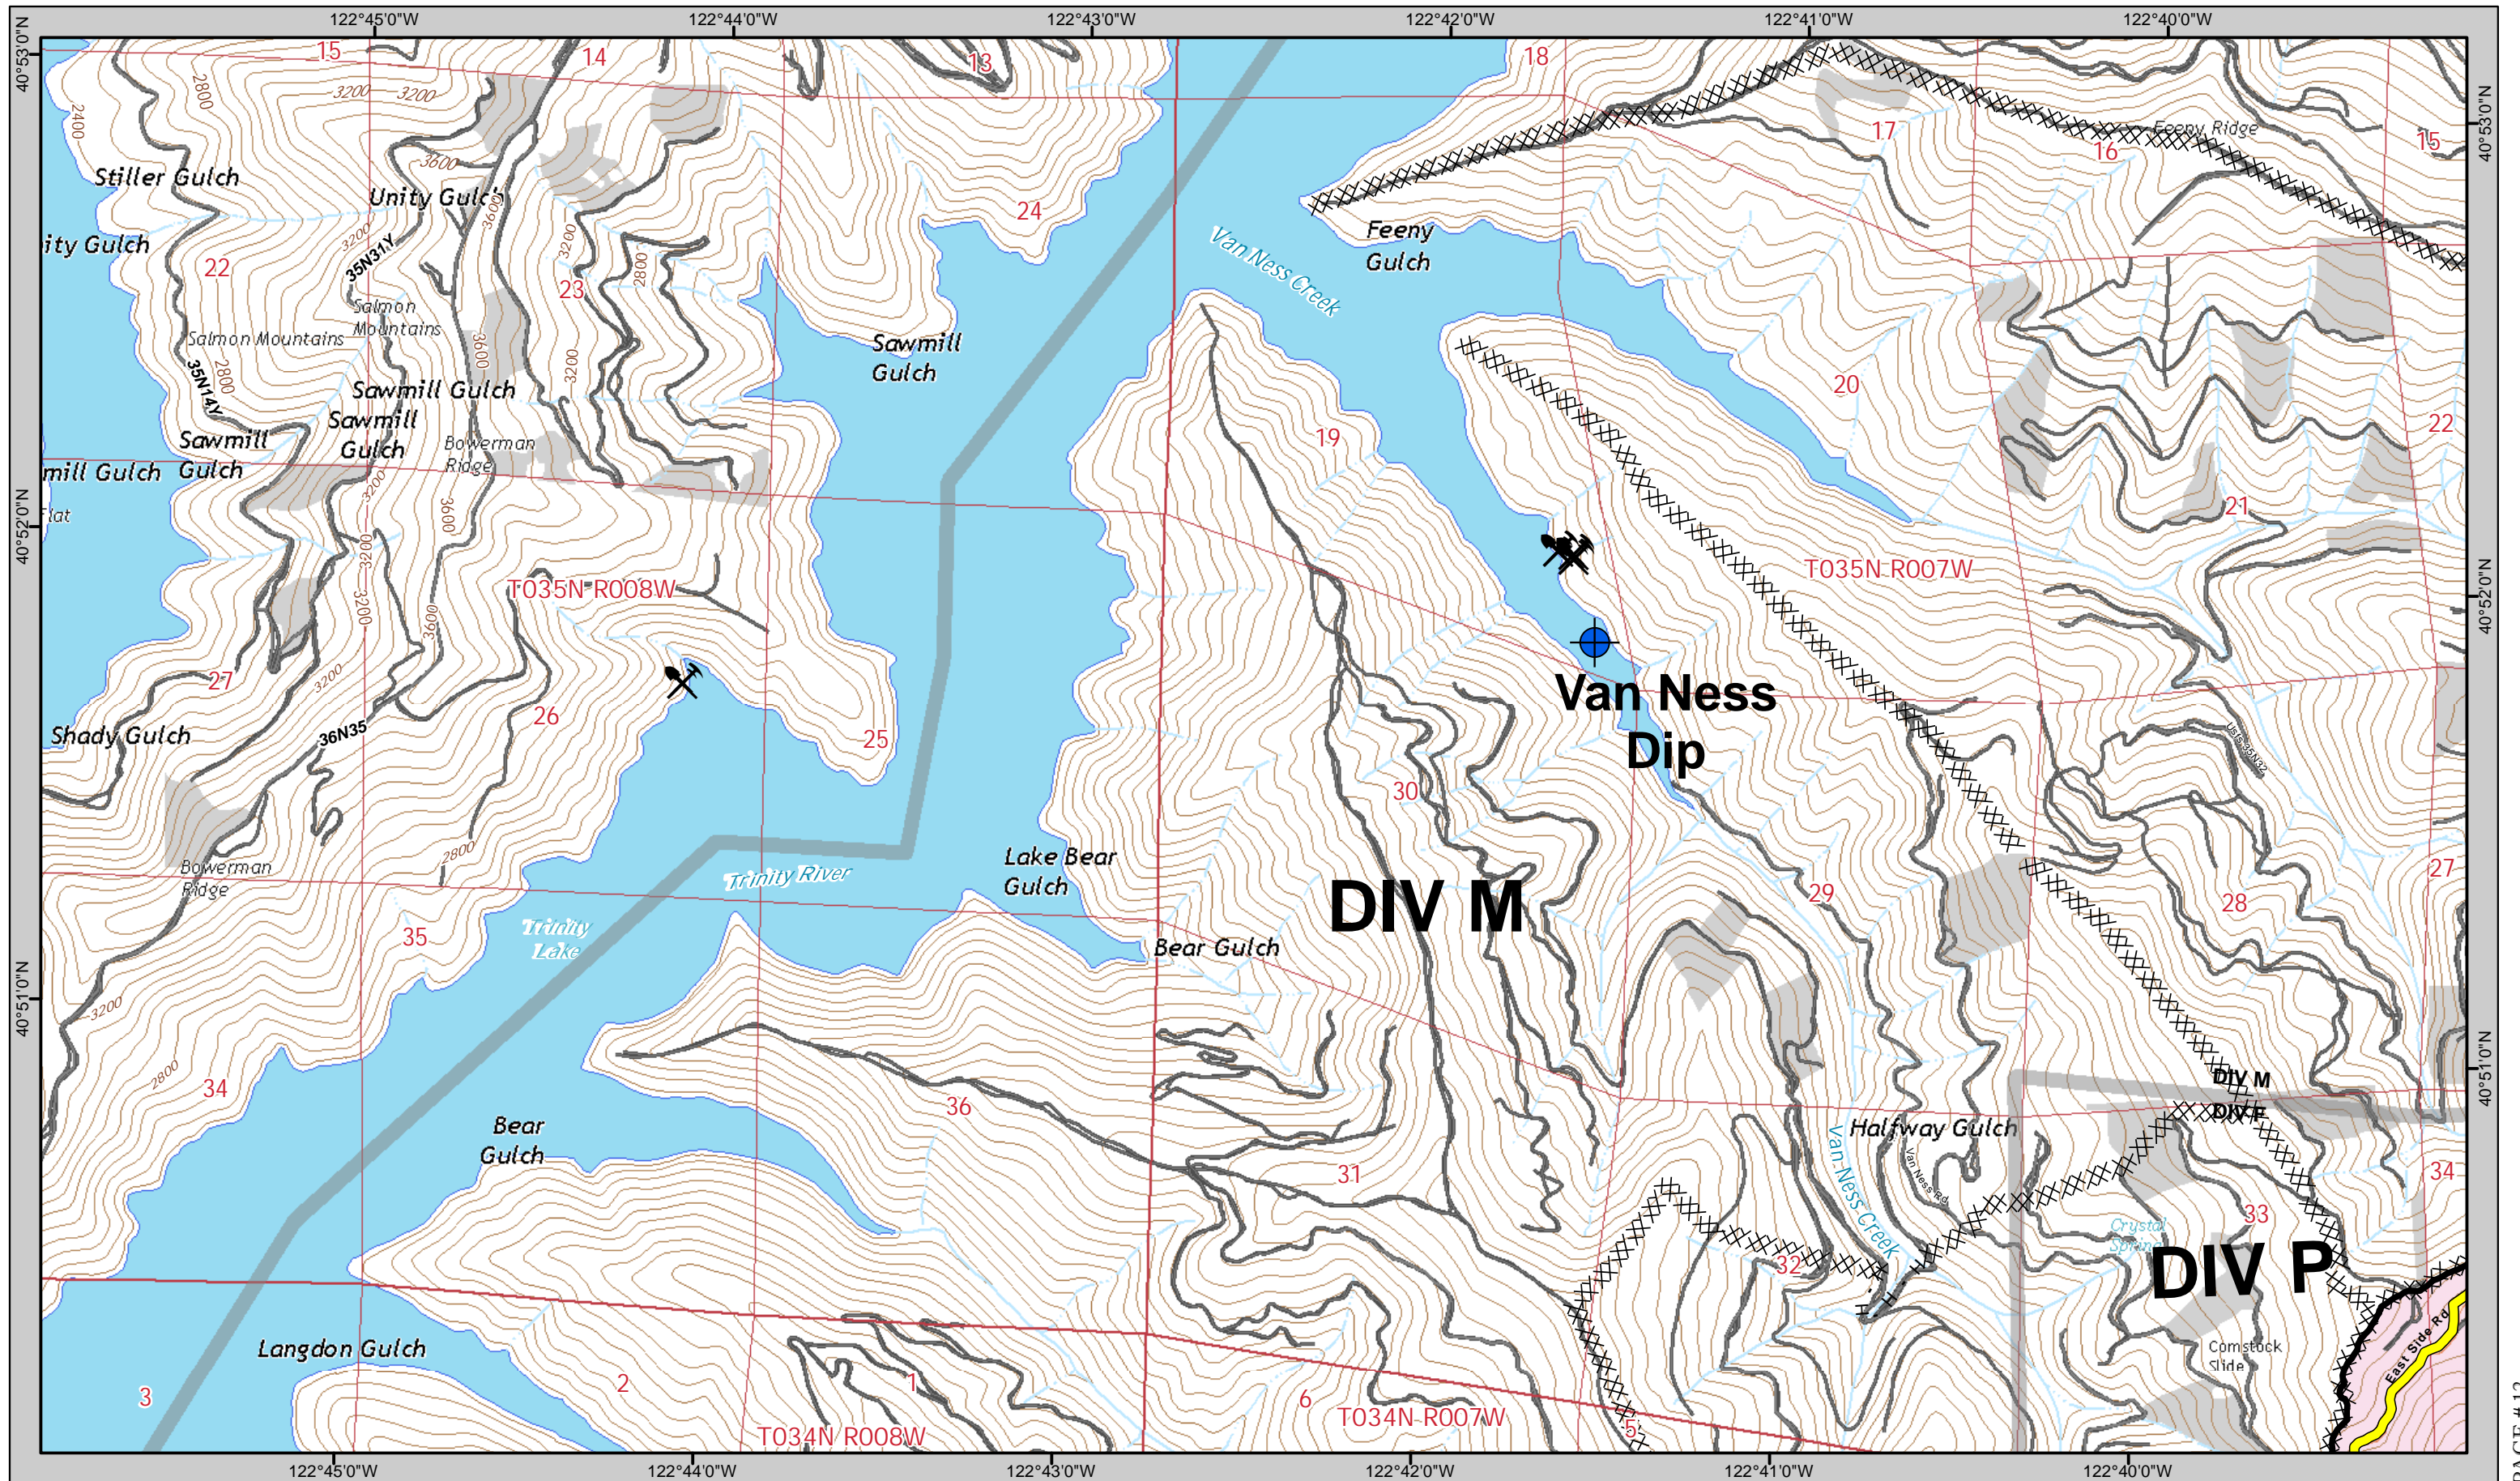

IAP MAP
August 23, 2018

CARR INCIDENT

		7
11	12	
16	17	

For standardized symbology see last page.

IAP MAP
August 23, 2018

	7	8
11	12	13
16	17	18

-  Mine Hazards
-  SPI Clearcuts
-  Travel Routes

For standardized symbology see last page.

IAP MAP
August 23, 2018

CARR INCIDENT

7	8	9
12	13	14
17	18	19

- SPI - Active Falling
- Travel Routes
- SPI Waterholes
- SPI Clearcuts

For standardized symbology see last page.

IAP MAP
August 23, 2018

8	9	10
13	14	15
18	19	20

Mine Hazards

SPI Clearcuts

For standardized symbology see last page.

IAP MAP
August 23, 2018

CARR INCIDENT

11	12	13
16	17	18
21	22	23

-  Bear Den
-  Travel Routes

-  SPI Clearcuts