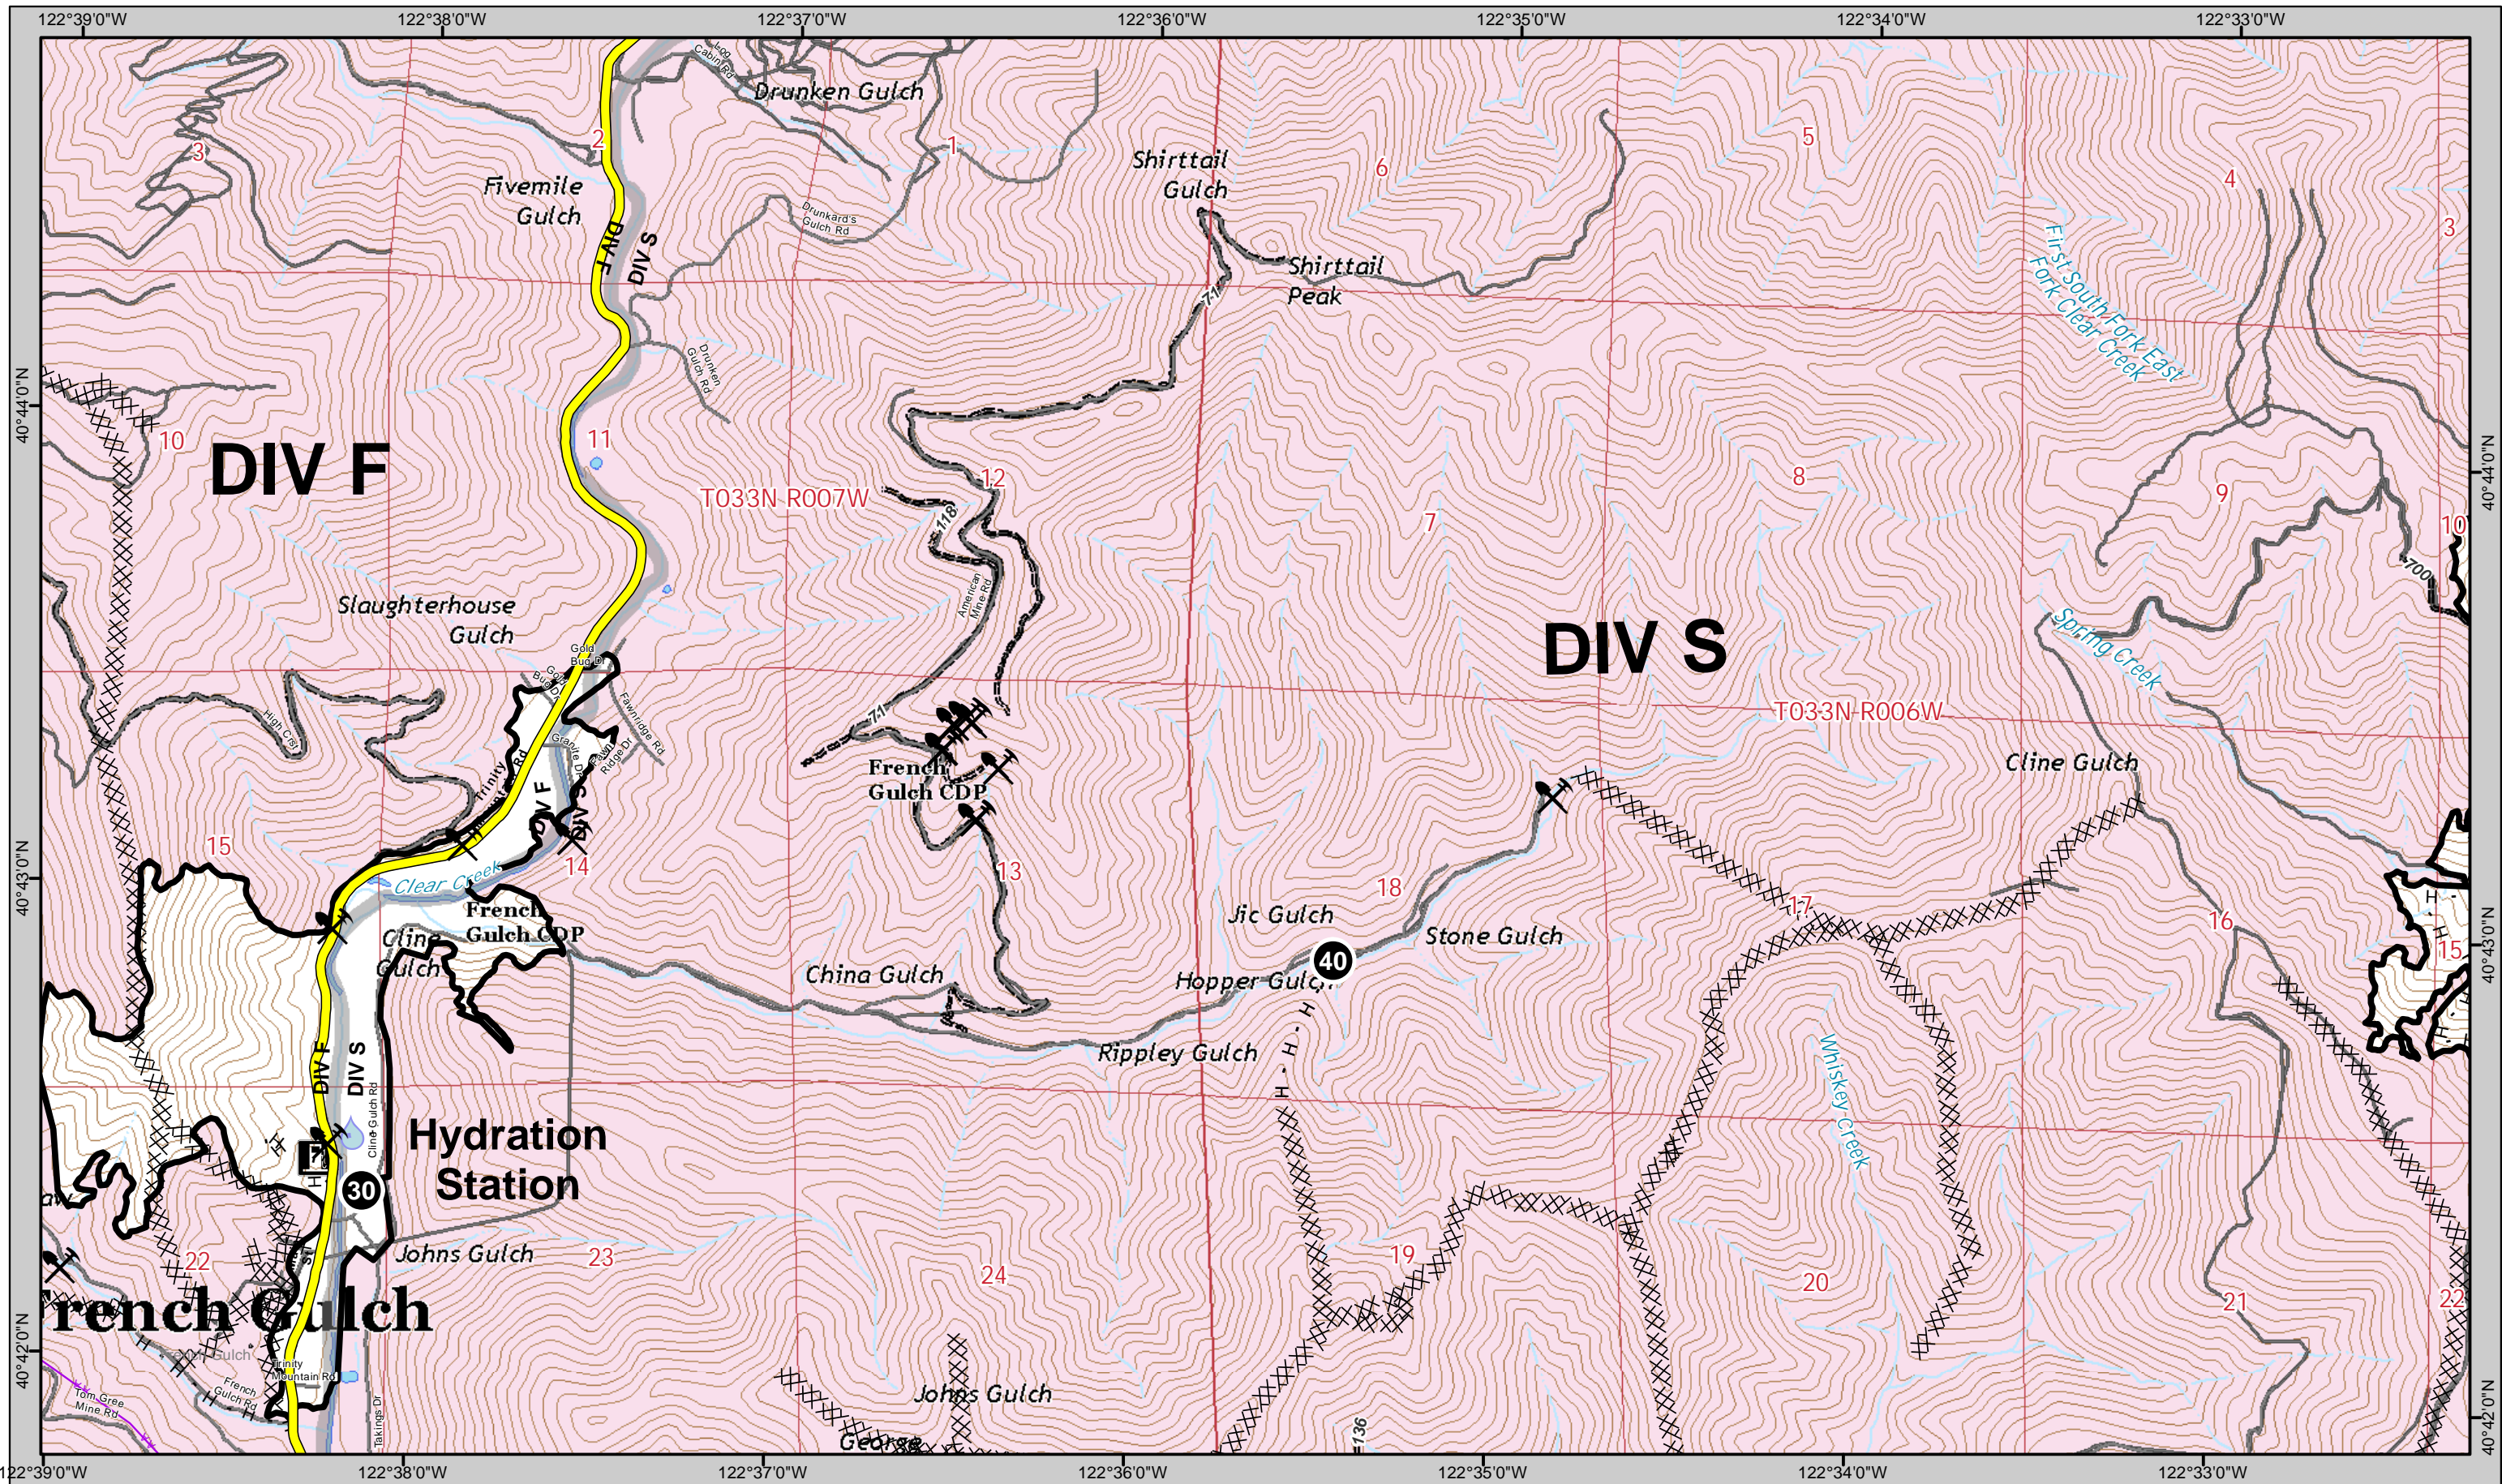

CARR INCIDENT

21	22	23
26	27	28
31	32	33

Mine Hazards

SPI Clearcuts

For standardized symbology see last page.

IAP MAP
August 23, 2018

22	23	24
27	28	29
32	33	34

-  Mine Hazards
-  Travel Routes