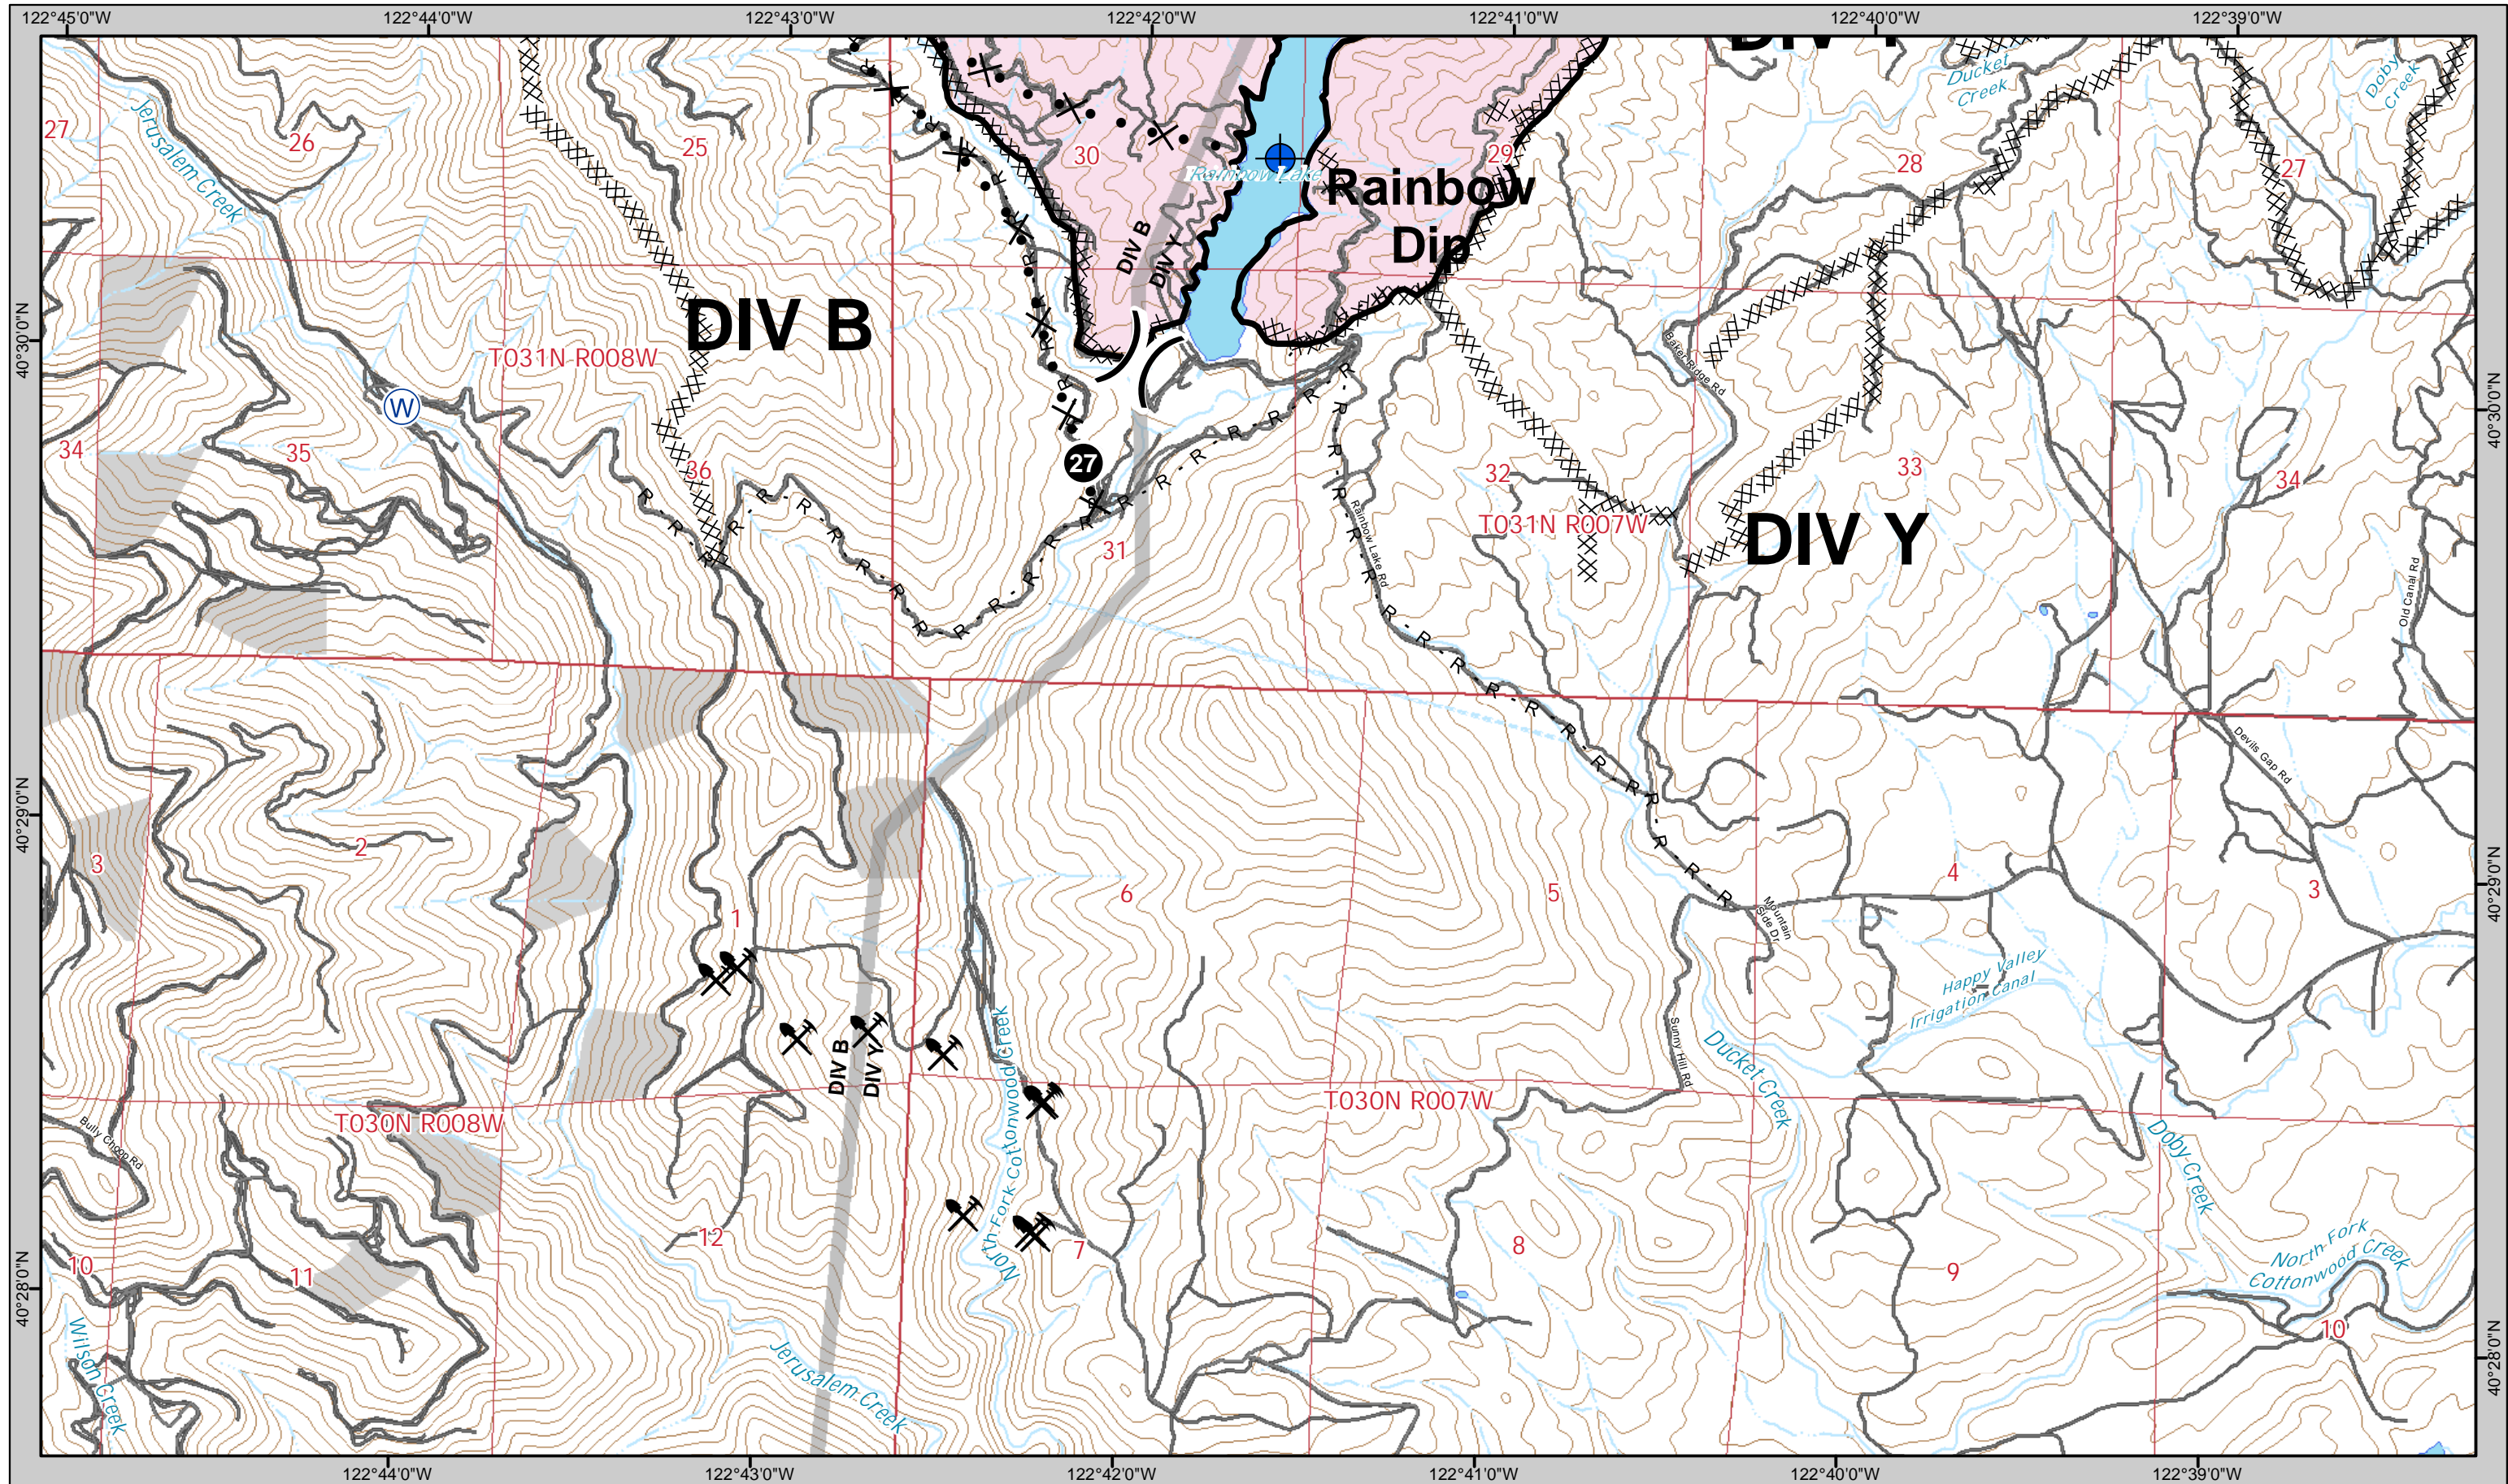

IAP MAP
August 23, 2018

42	43	44
46	47	48
49	50	51

For standardized symbology see last page.

IAP MAP
August 23, 2018

43	44	45
47	48	
50	51	

Mine Hazards

For standardized symbology see last page.

	46	47
49	50	
	52	