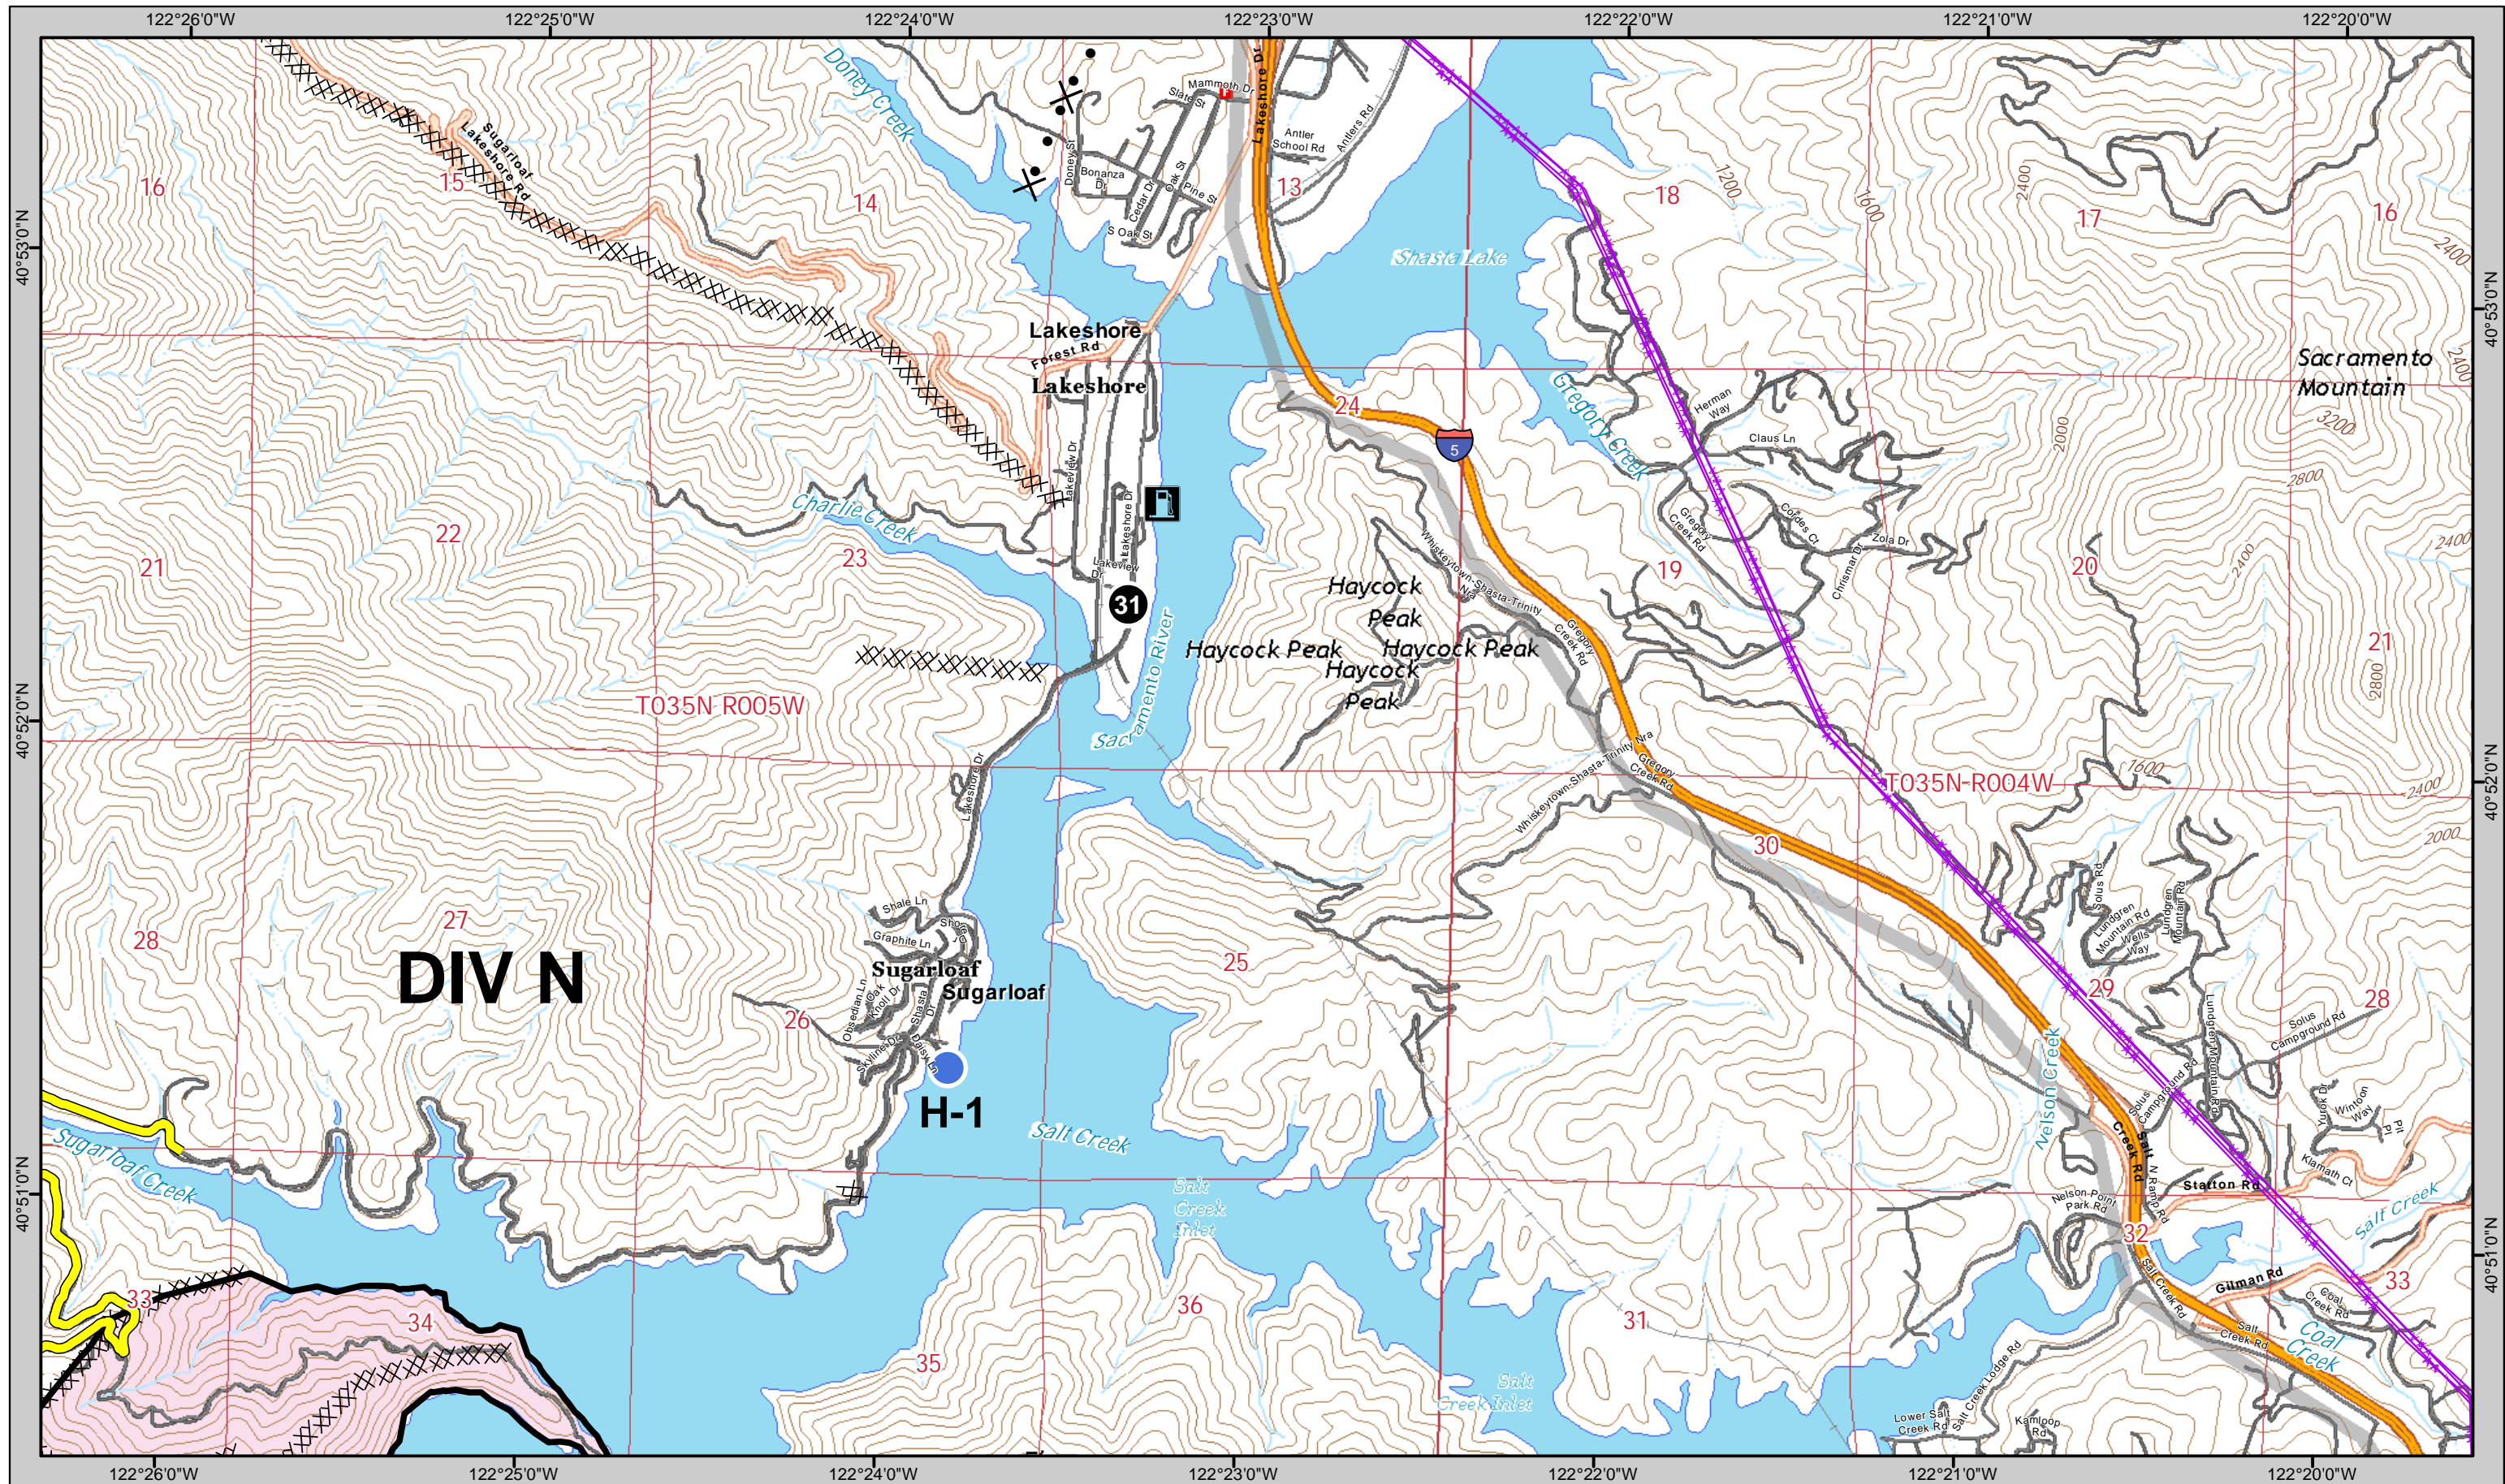

9	10
14	15
19	20

Travel Routes

For standardized symbology see last page.

IAP MAP
August 23, 2018