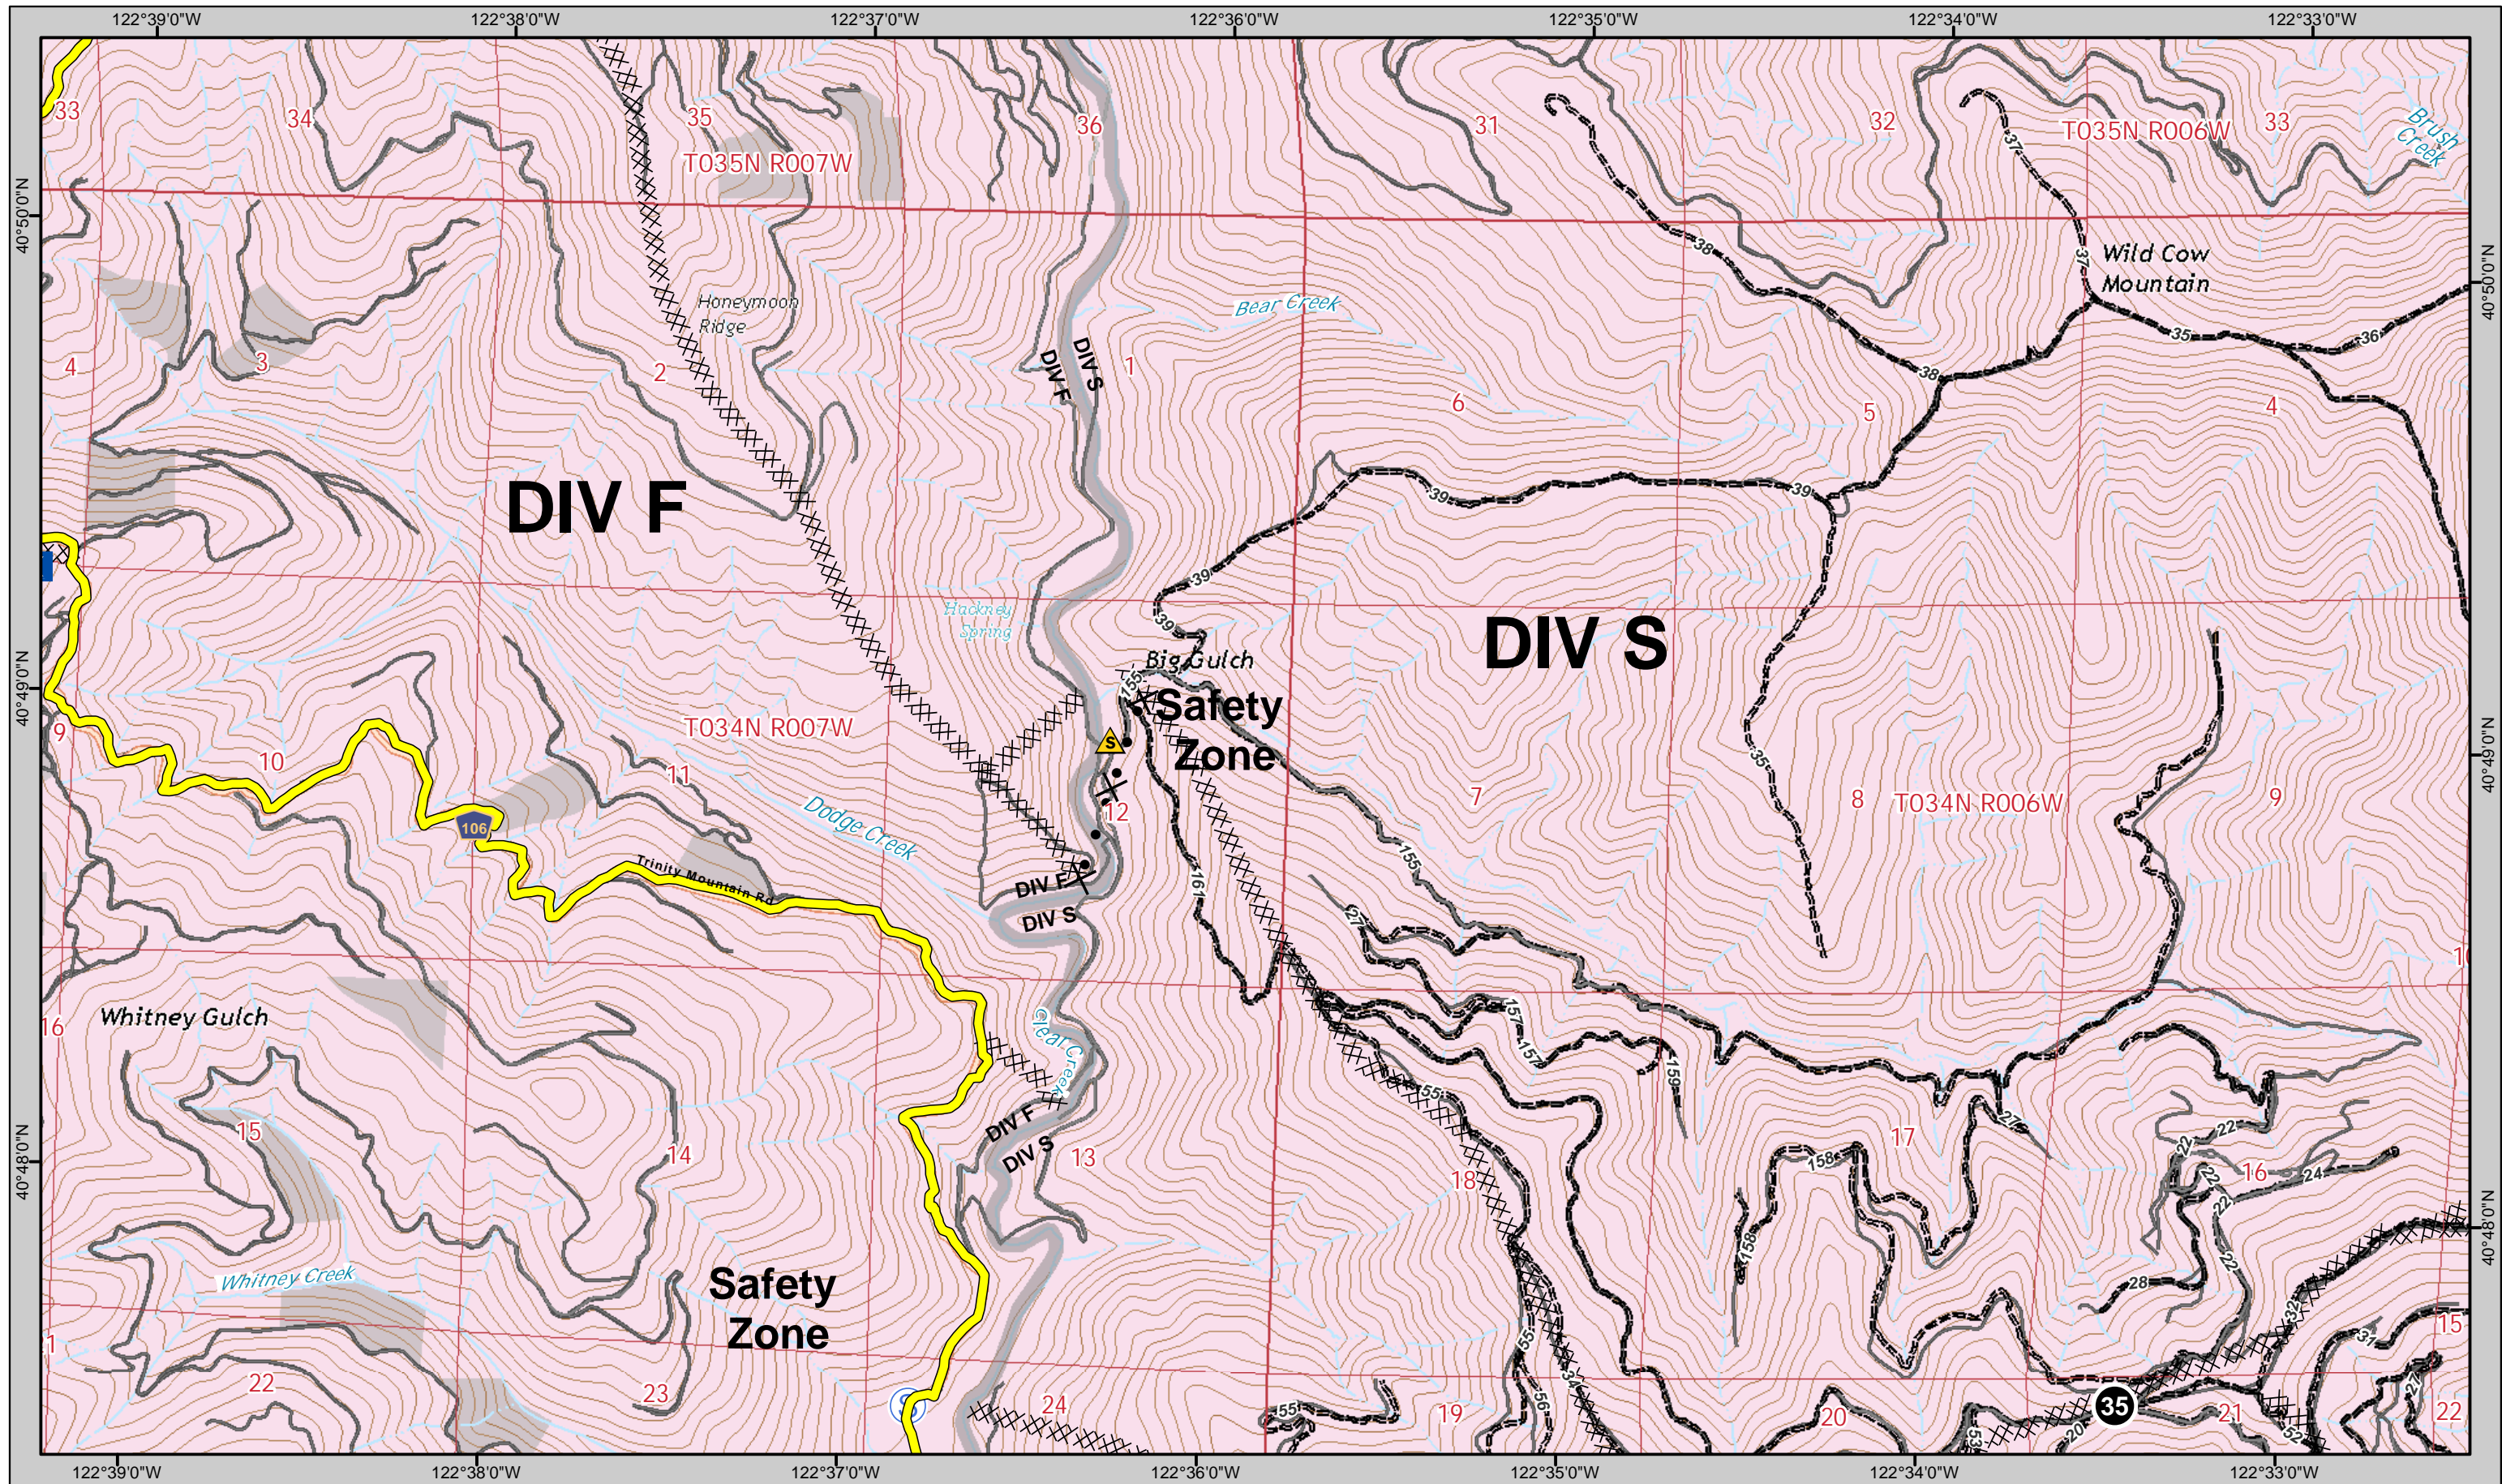

Mine Hazards

SPI Clearcuts

For standardized symbology see last page.

IAP MAP
August 23, 2018

CARR INCIDENT

11	12	13
16	17	18
21	22	23

-  Bear Den
-  Travel Routes

-  SPI Clearcuts

For standardized symbology see last page.

IAP MAP
August 23, 2018

12	13	14
17	18	19
22	23	24

Travel Routes SPI Clearcuts

For standardized symbology see last page.

IAP MAP
August 23, 2018

13	14	15
18	19	20
23	24	25