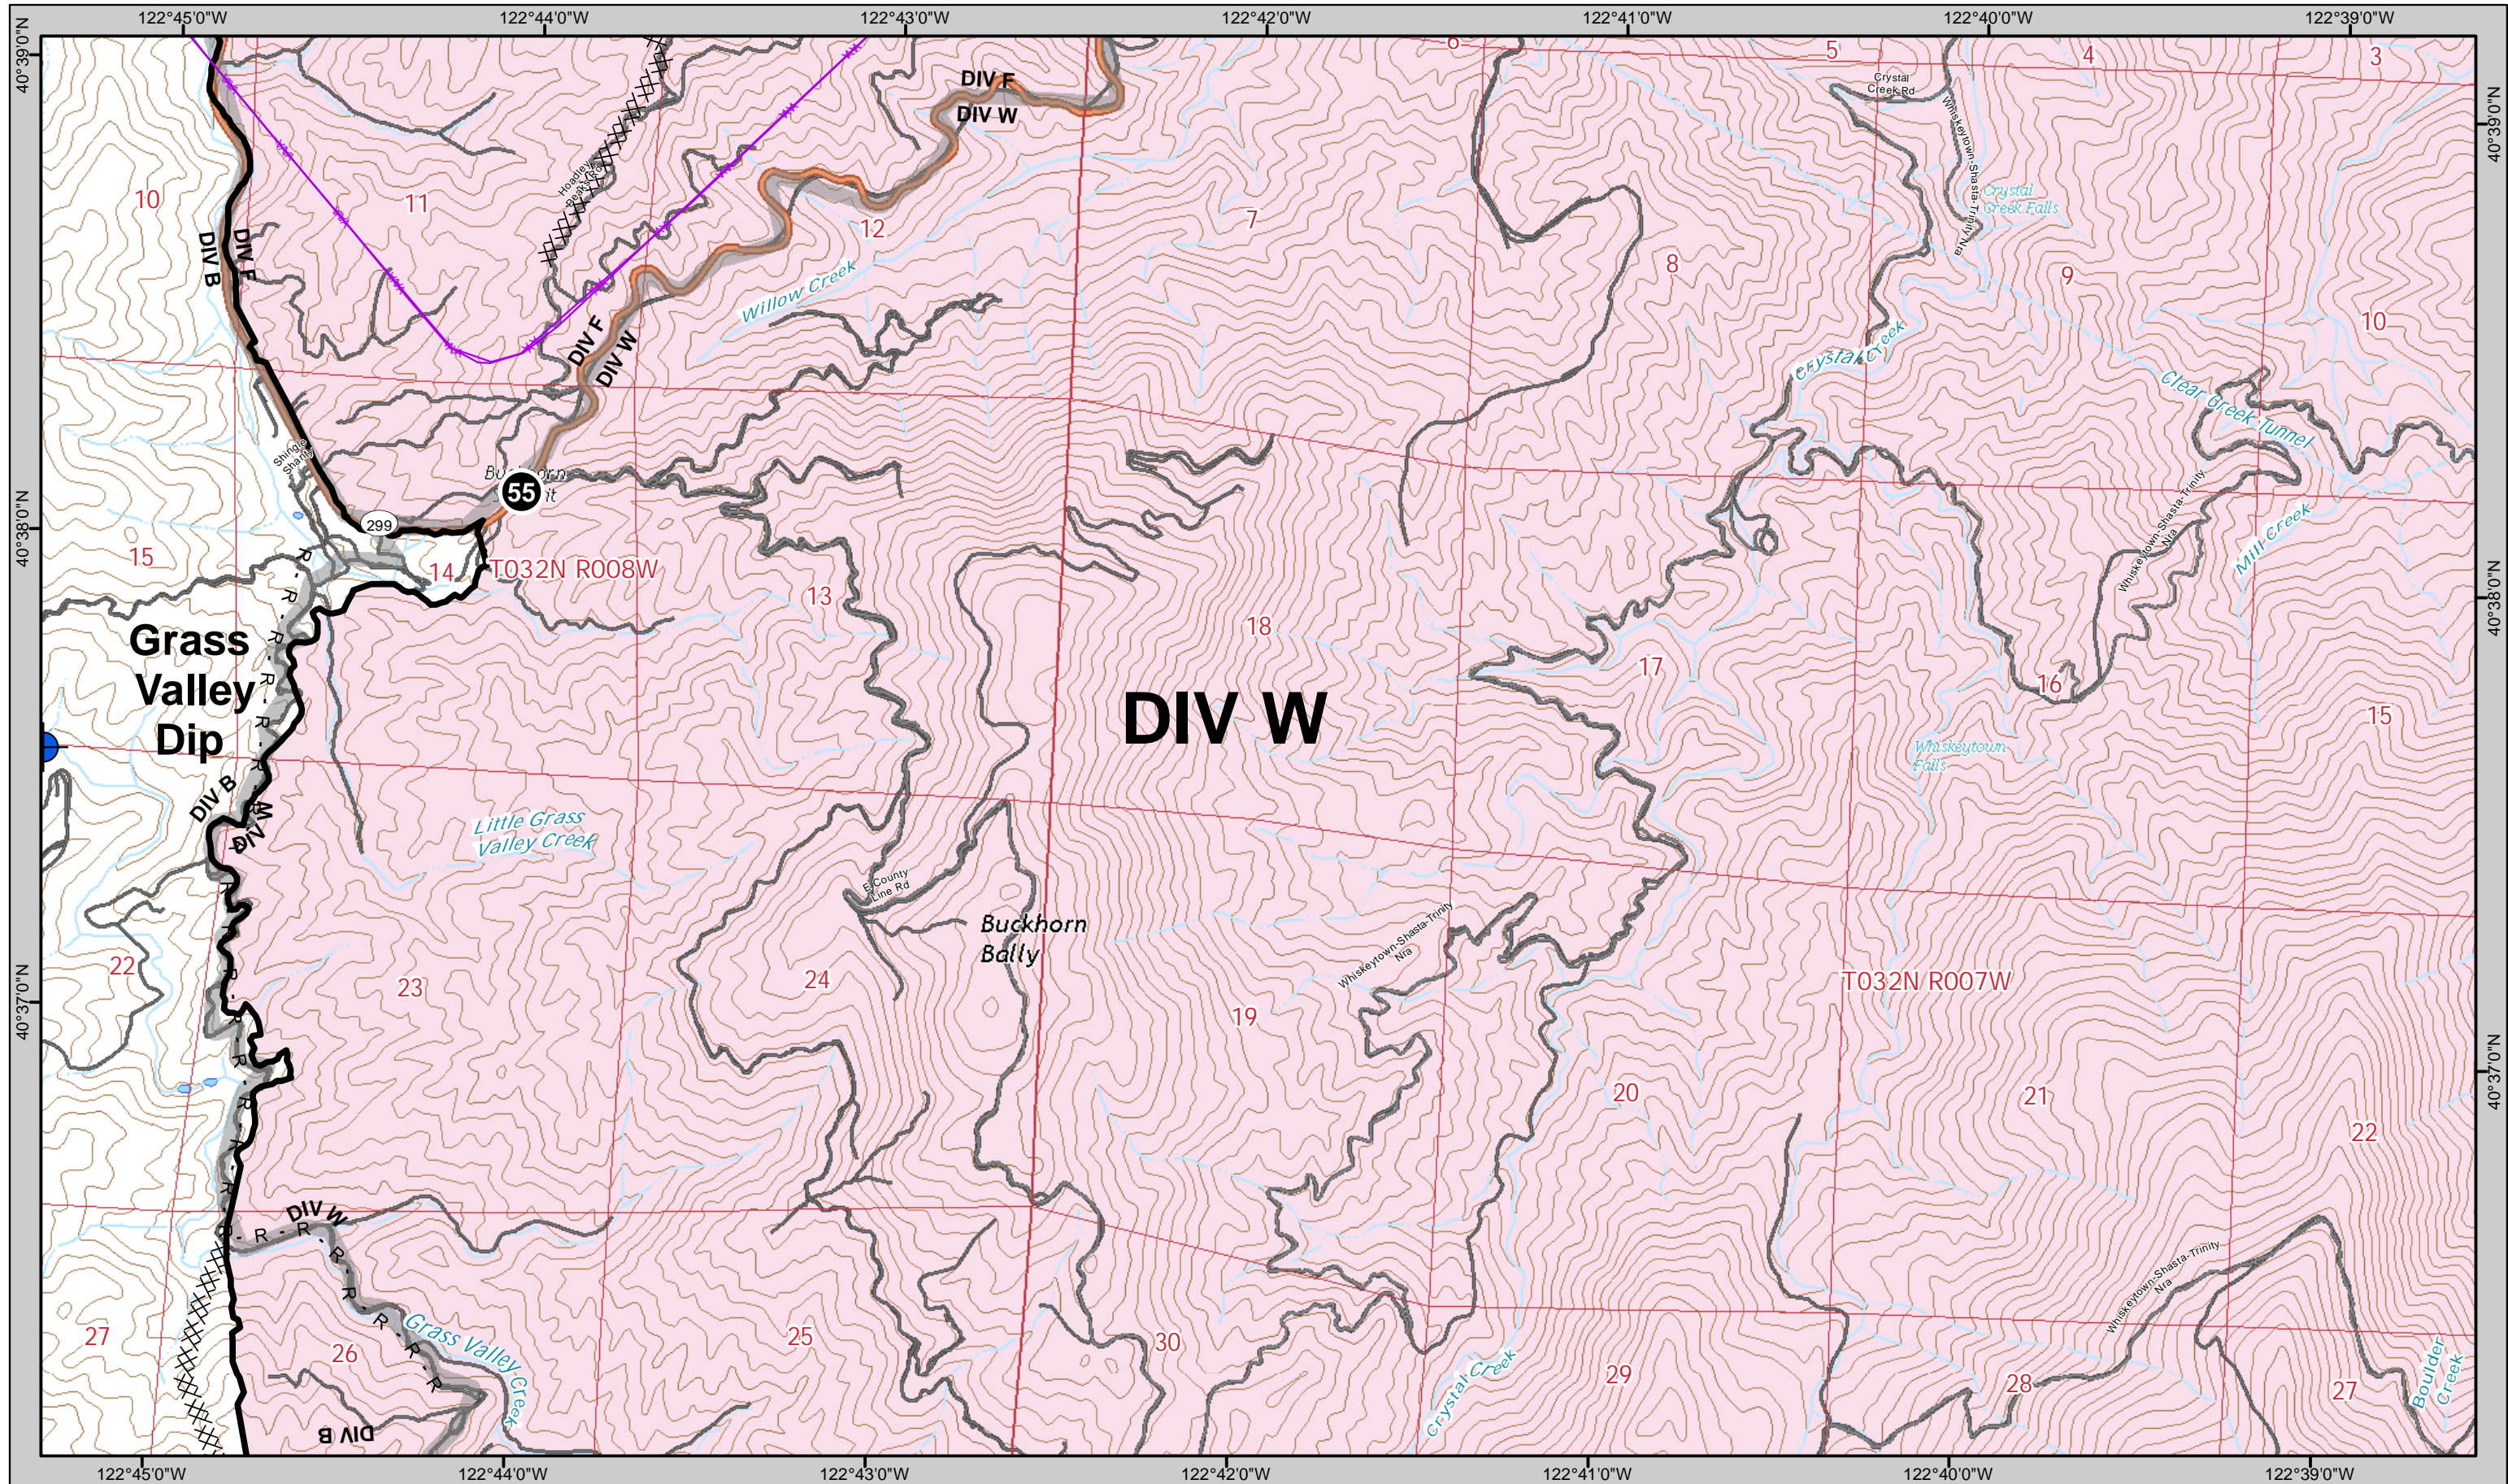

IAP MAP
August 23, 2018

29	30
34	35
39	40

For standardized symbology see last page.

	31	32
	36	37
	41	42

-  Mine Hazards
-  SPI Waterholes

For standardized symbology see last page.

IAP MAP
August 23, 2018

CARR INCIDENT