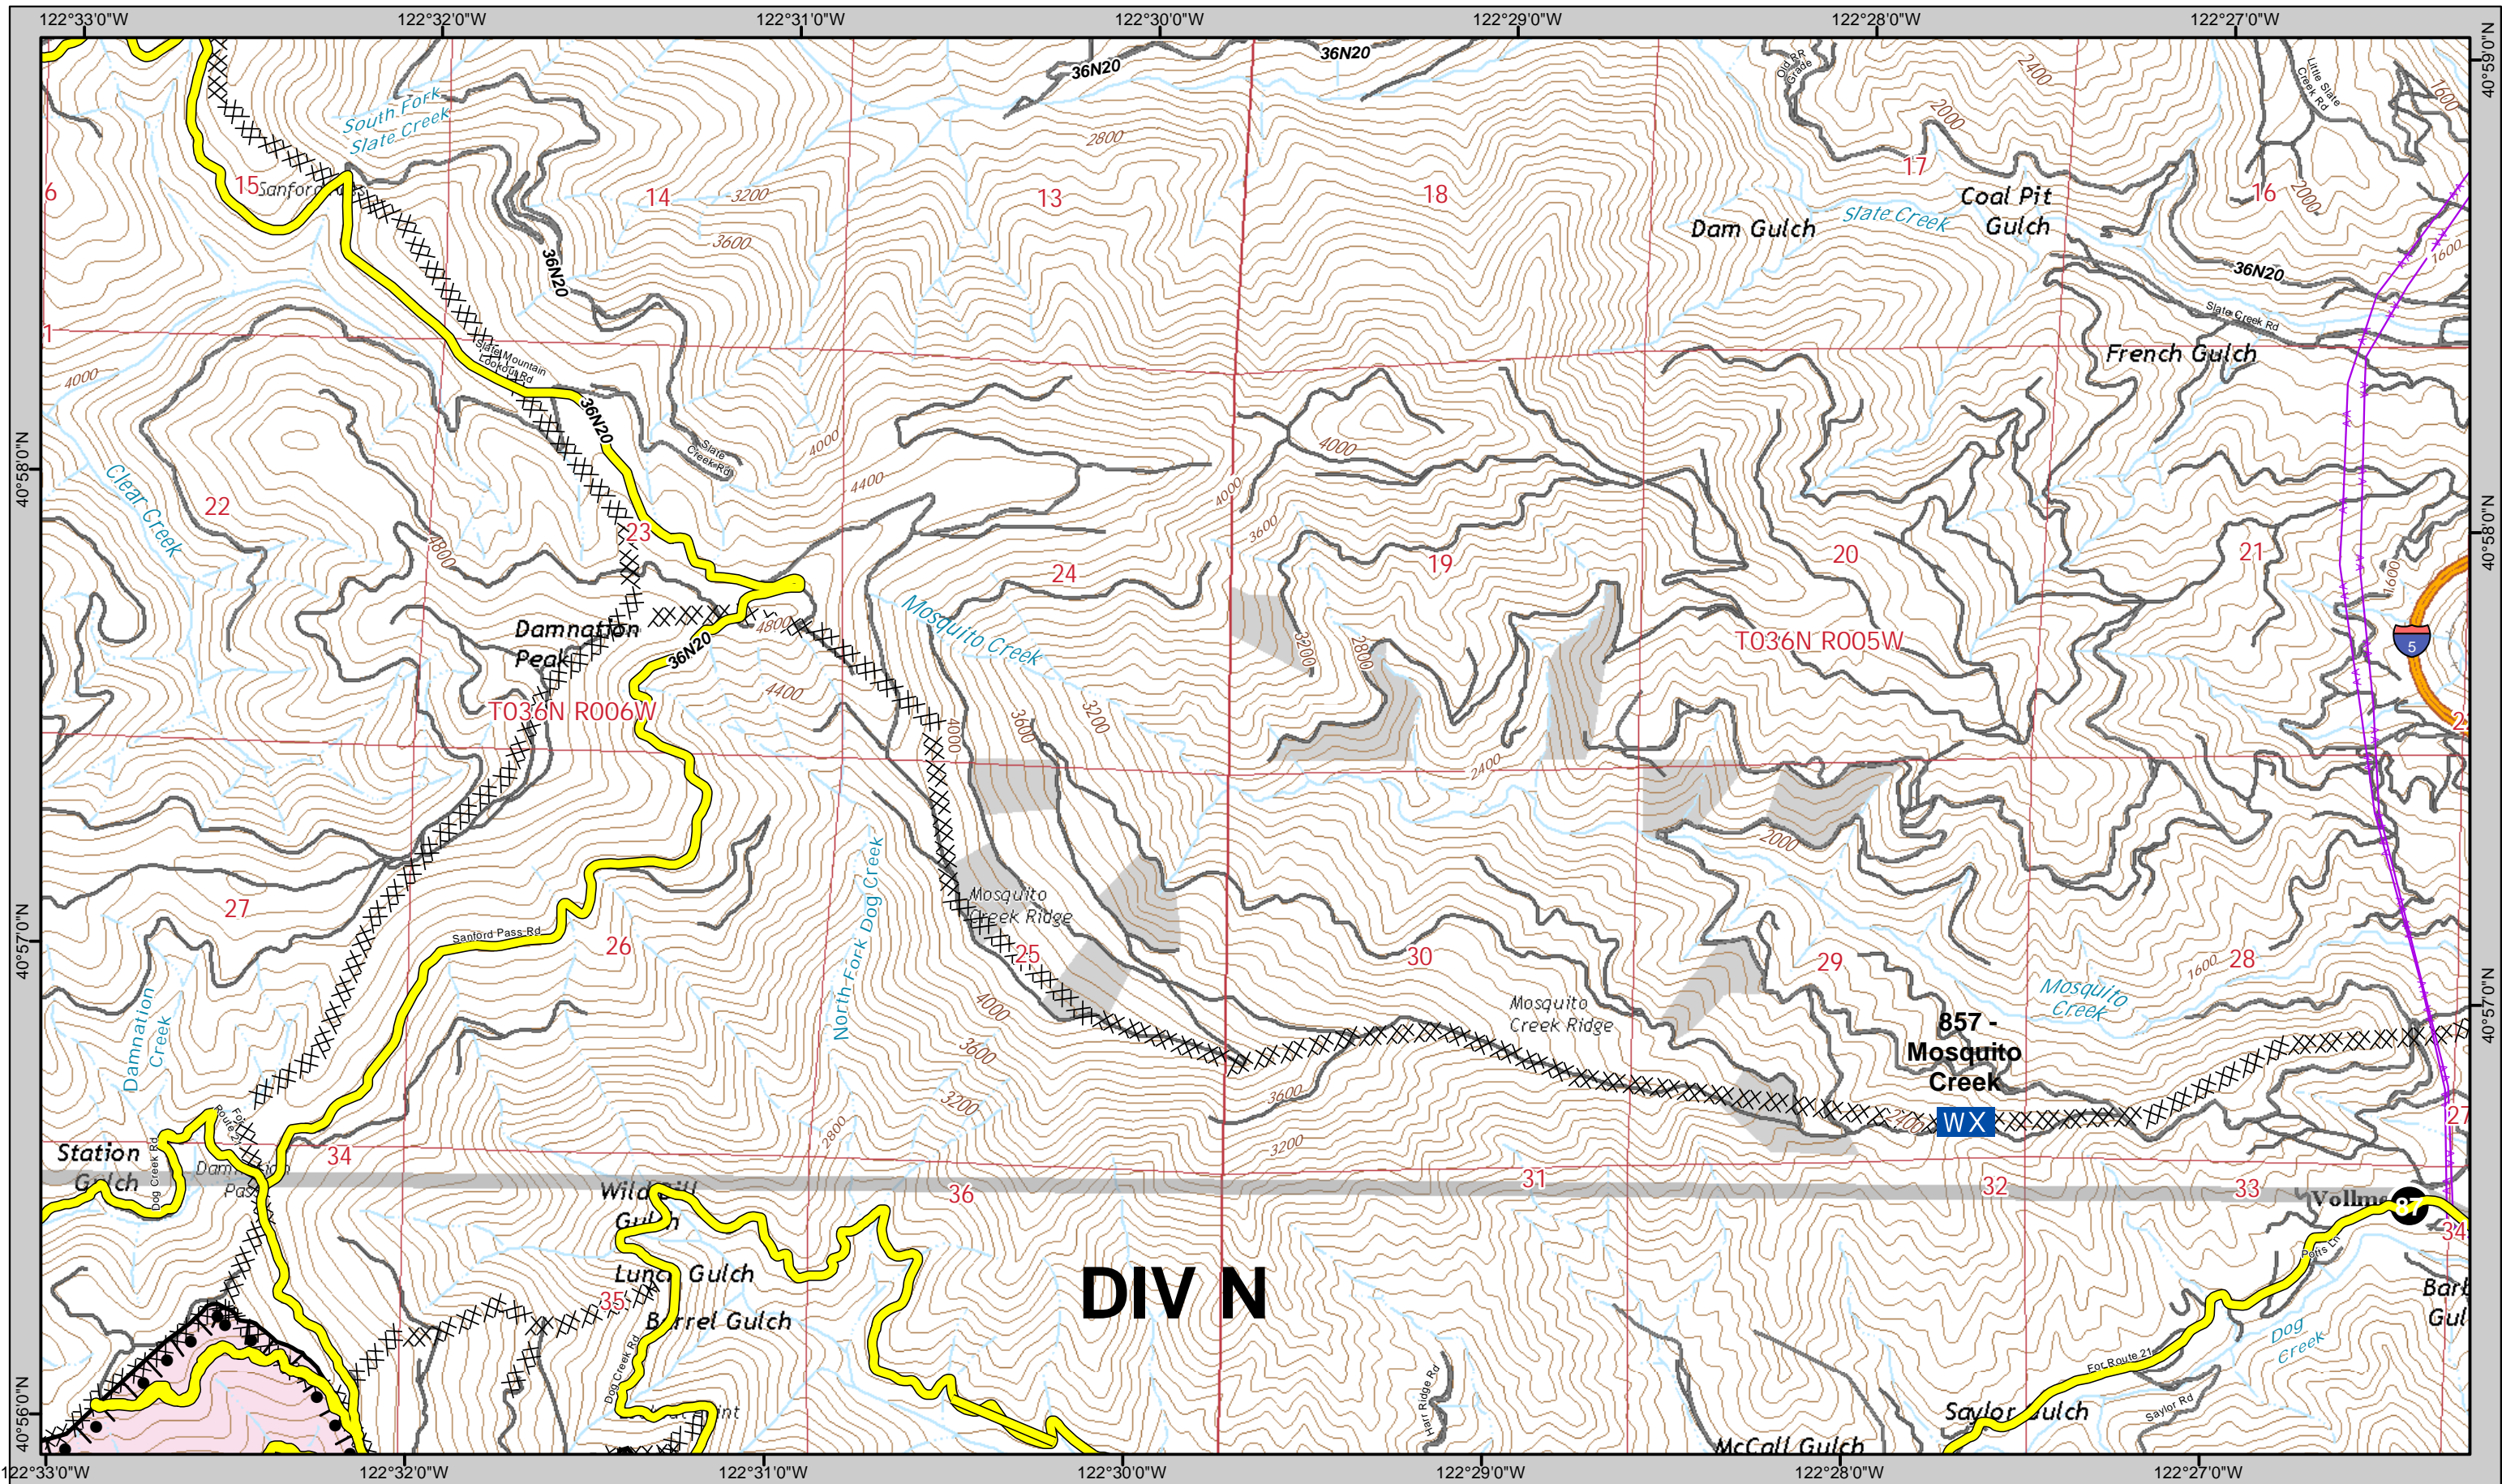

SPI Waterholes

For standardized symbology see last page.

IAP MAP
August 23, 2018

CARR INCIDENT

1	2	3
4	5	6
7	8	9

 Travel Routes  SPI Clearcuts

For standardized symbology see last page.

IAP MAP
August 23, 2018

2	3	
5	6	
8	9	10

Travel Routes SPI Clearcuts

For standardized symbology see last page.

IAP MAP
August 23, 2018

CARR INCIDENT

	4	5
	7	8
11	12	13

SPI Waterholes

SPI Clearcuts

For standardized symbology see last page.

IAP MAP
August 23, 2018

CARR INCIDENT

4	5	6
7	8	9
12	13	14

- Mine Hazards
- Travel Routes
- SPI Waterholes
- SPI Clearcuts
- For standardized symbology see last page.