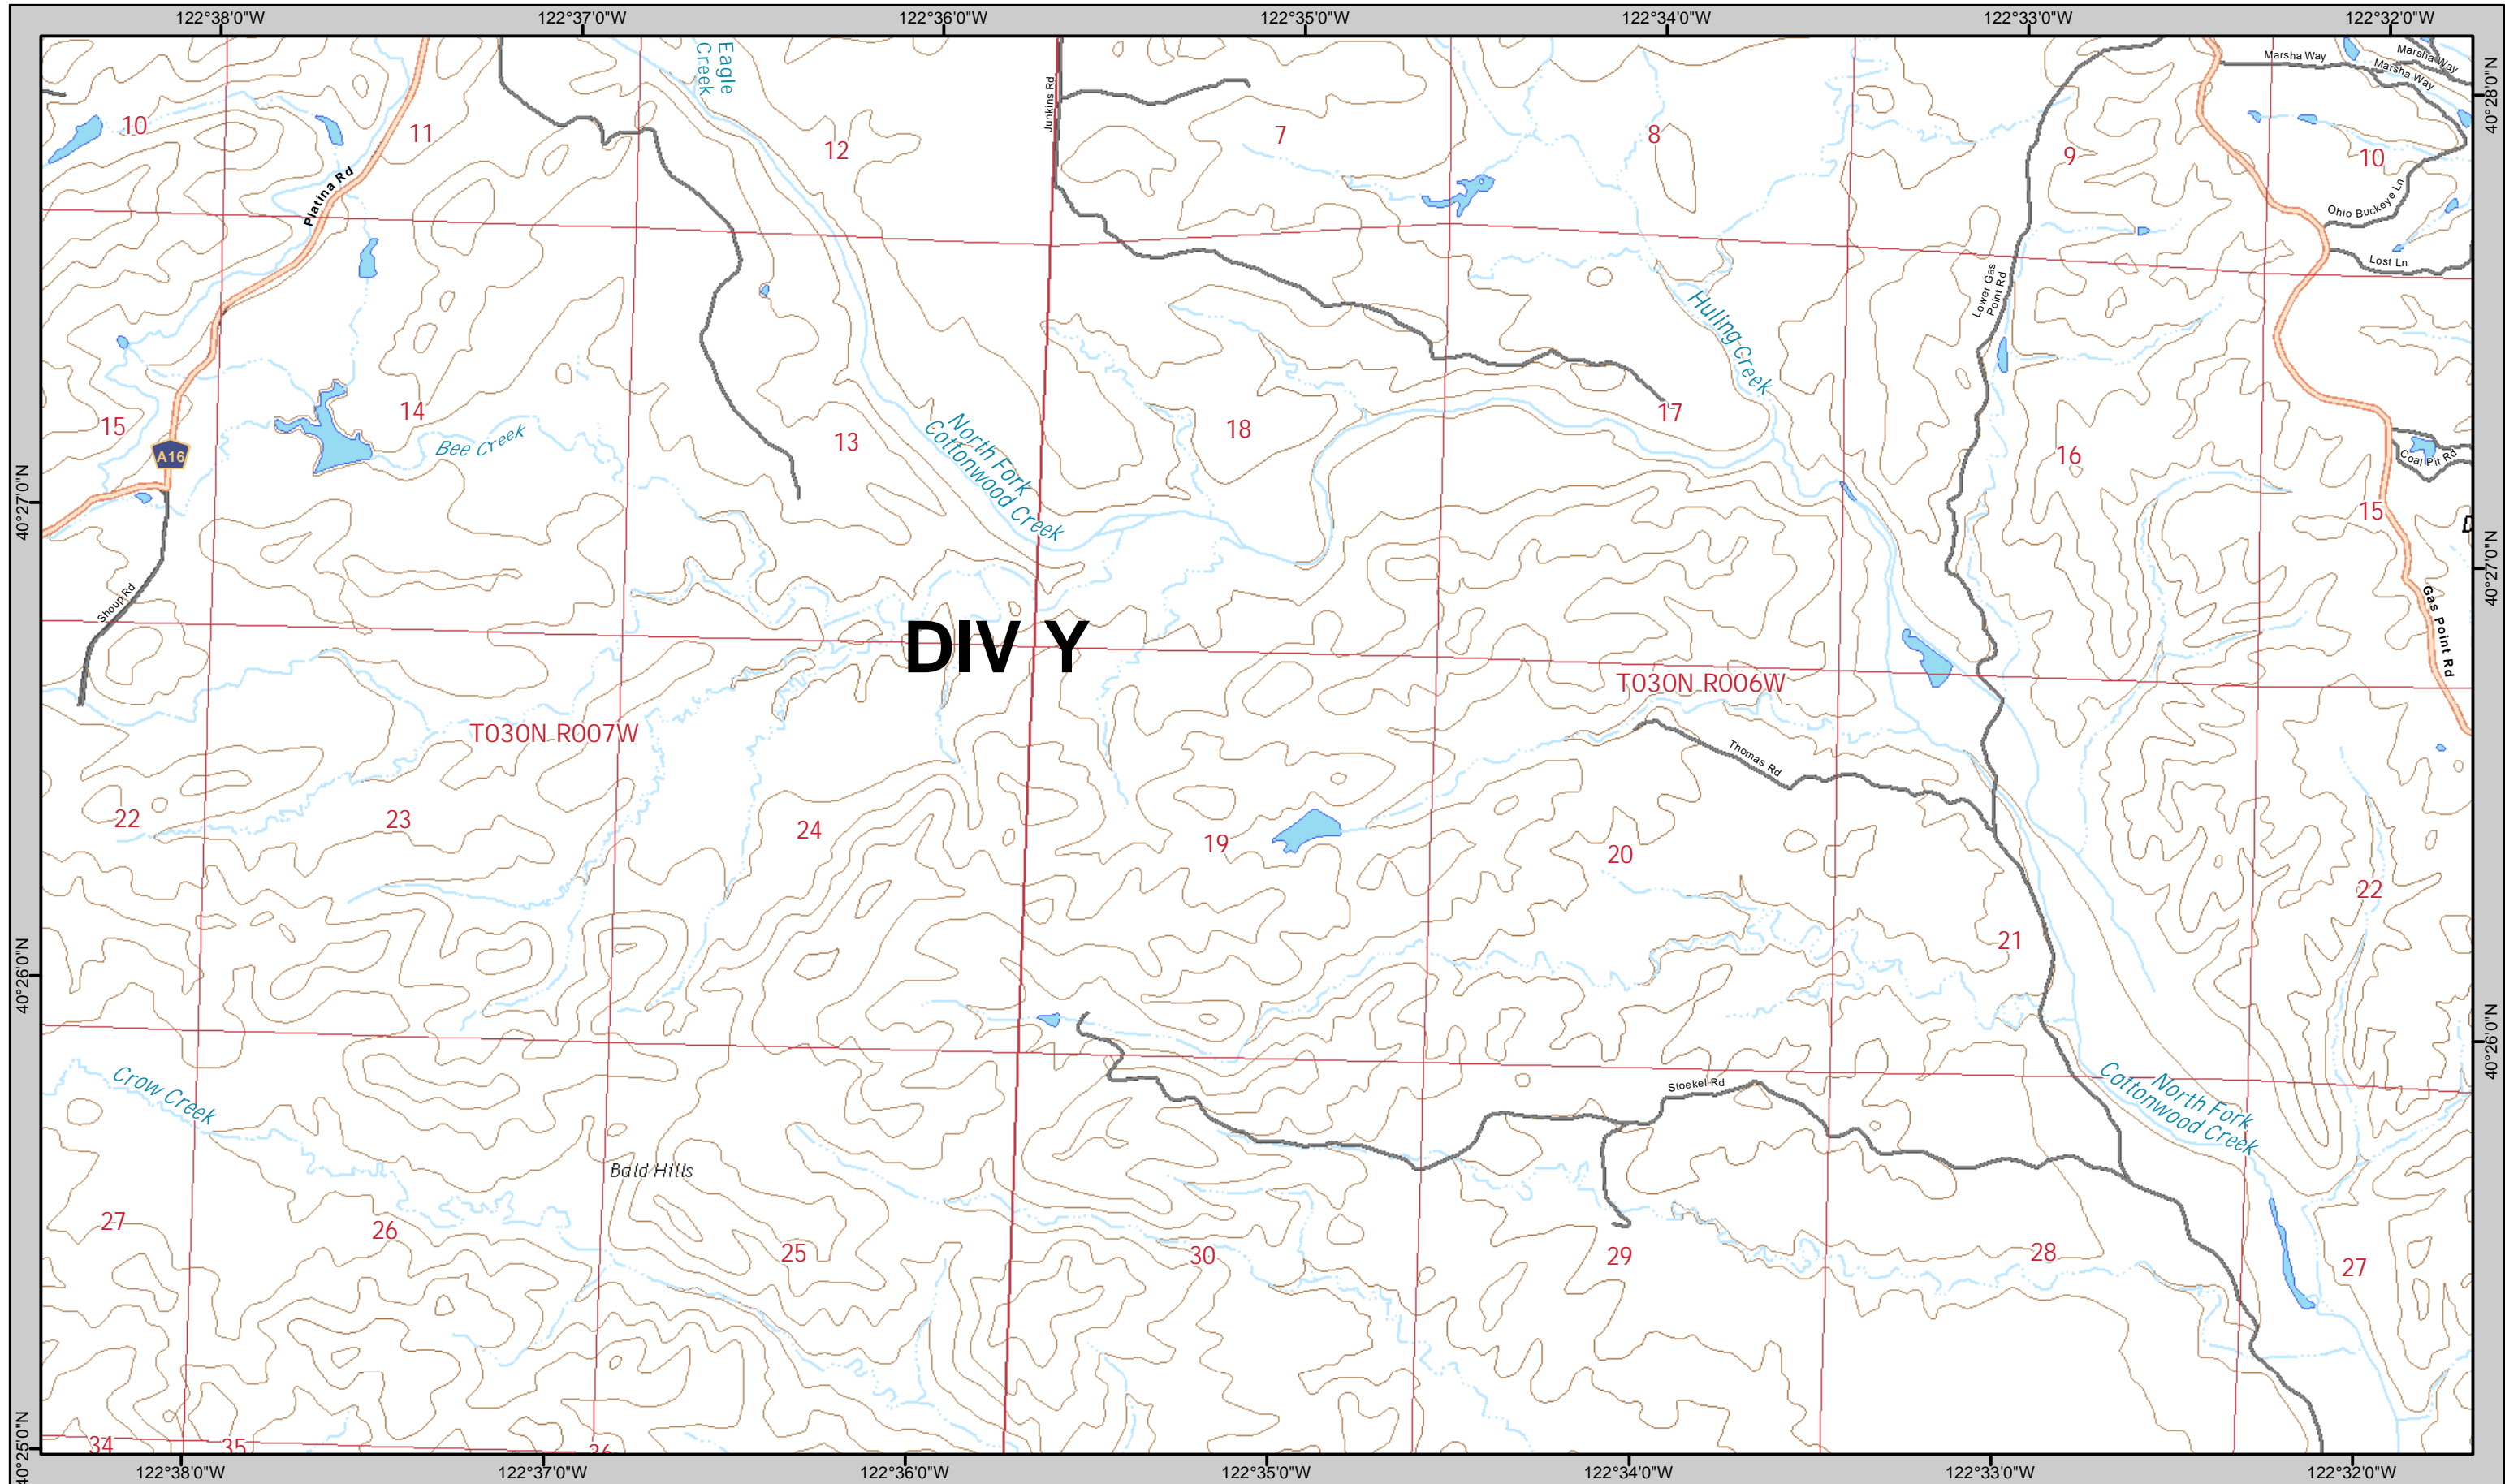

CARR INCIDENT

DIV Y

47	48
50	51
52	

For standardized symbology see last page.

IAP MAP
August 23, 2018

49	50	51
	52	

For standardized symbology see last page.

IAP MAP
August 23, 2018