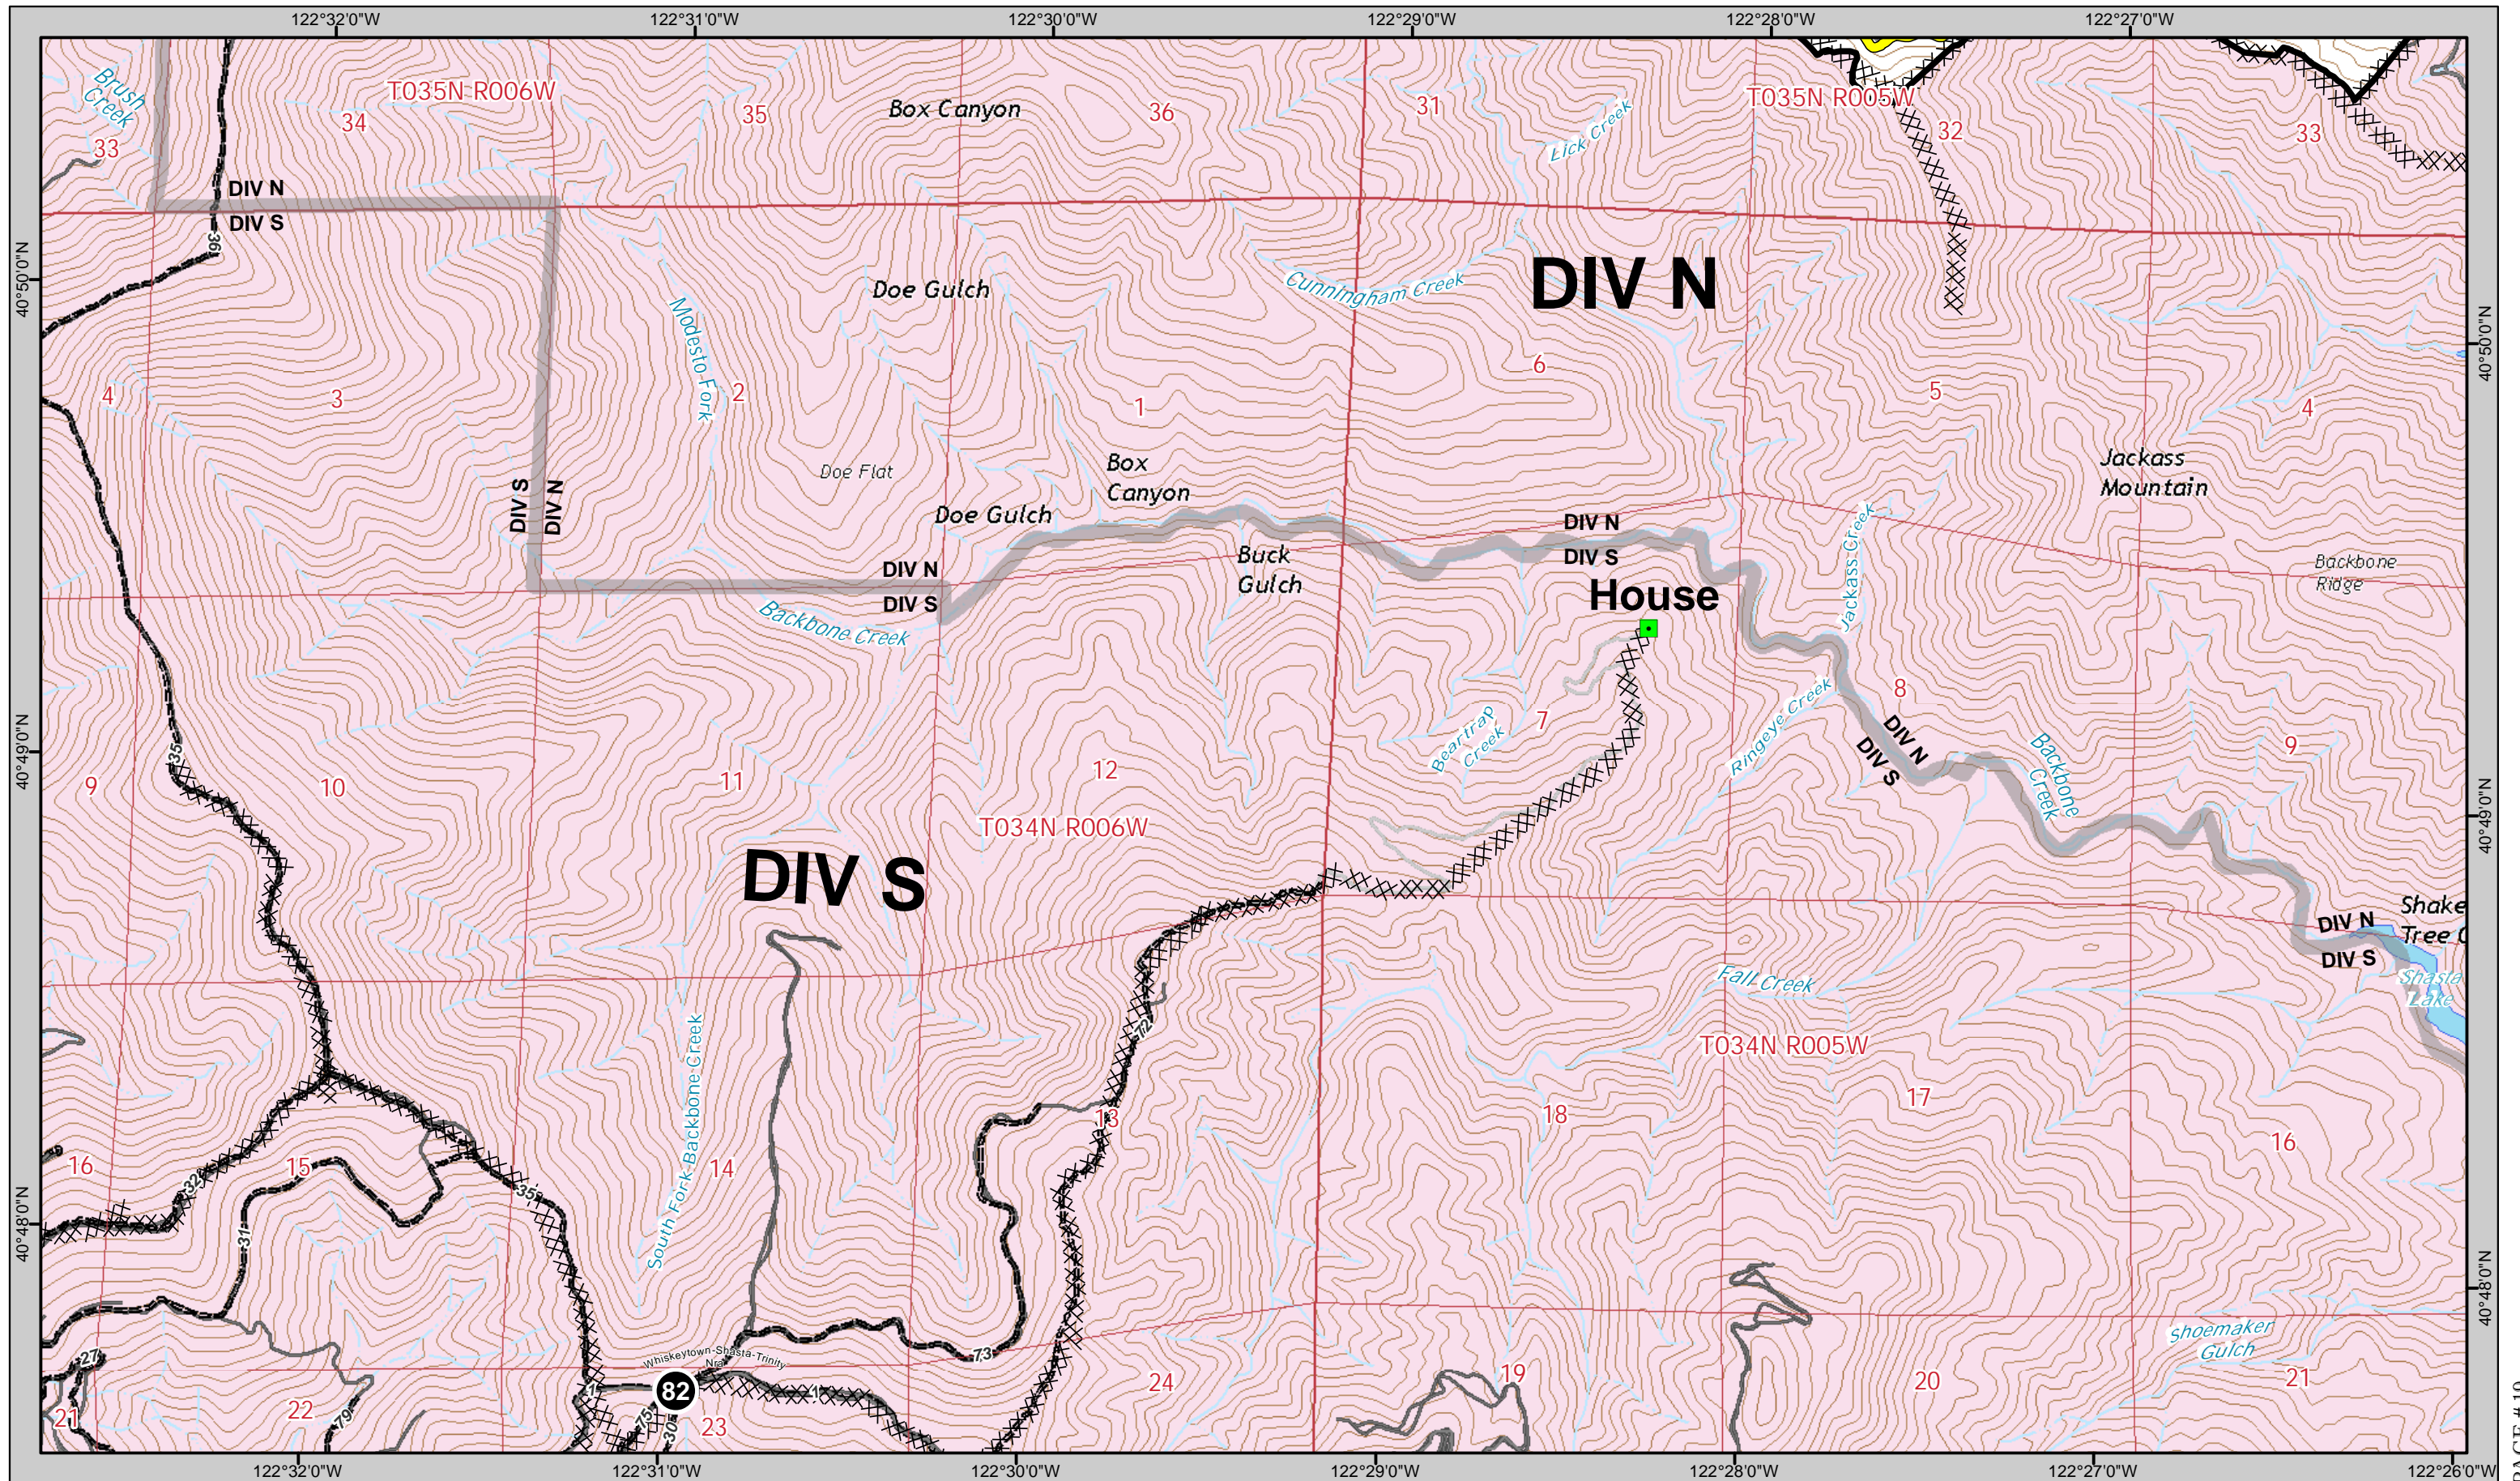

Mine Hazards

SPI Clearcuts

For standardized symbology see last page.

IAP MAP
August 23, 2018

CARR INCIDENT

11	12	13
16	17	18
21	22	23

-  Bear Den
-  Travel Routes

-  SPI Clearcuts

For standardized symbology see last page.

IAP MAP
August 23, 2018

12	13	14
17	18	19
22	23	24

Travel Routes SPI Clearcuts

For standardized symbology see last page.

IAP MAP
August 23, 2018

13	14	15
18	19	20
23	24	25