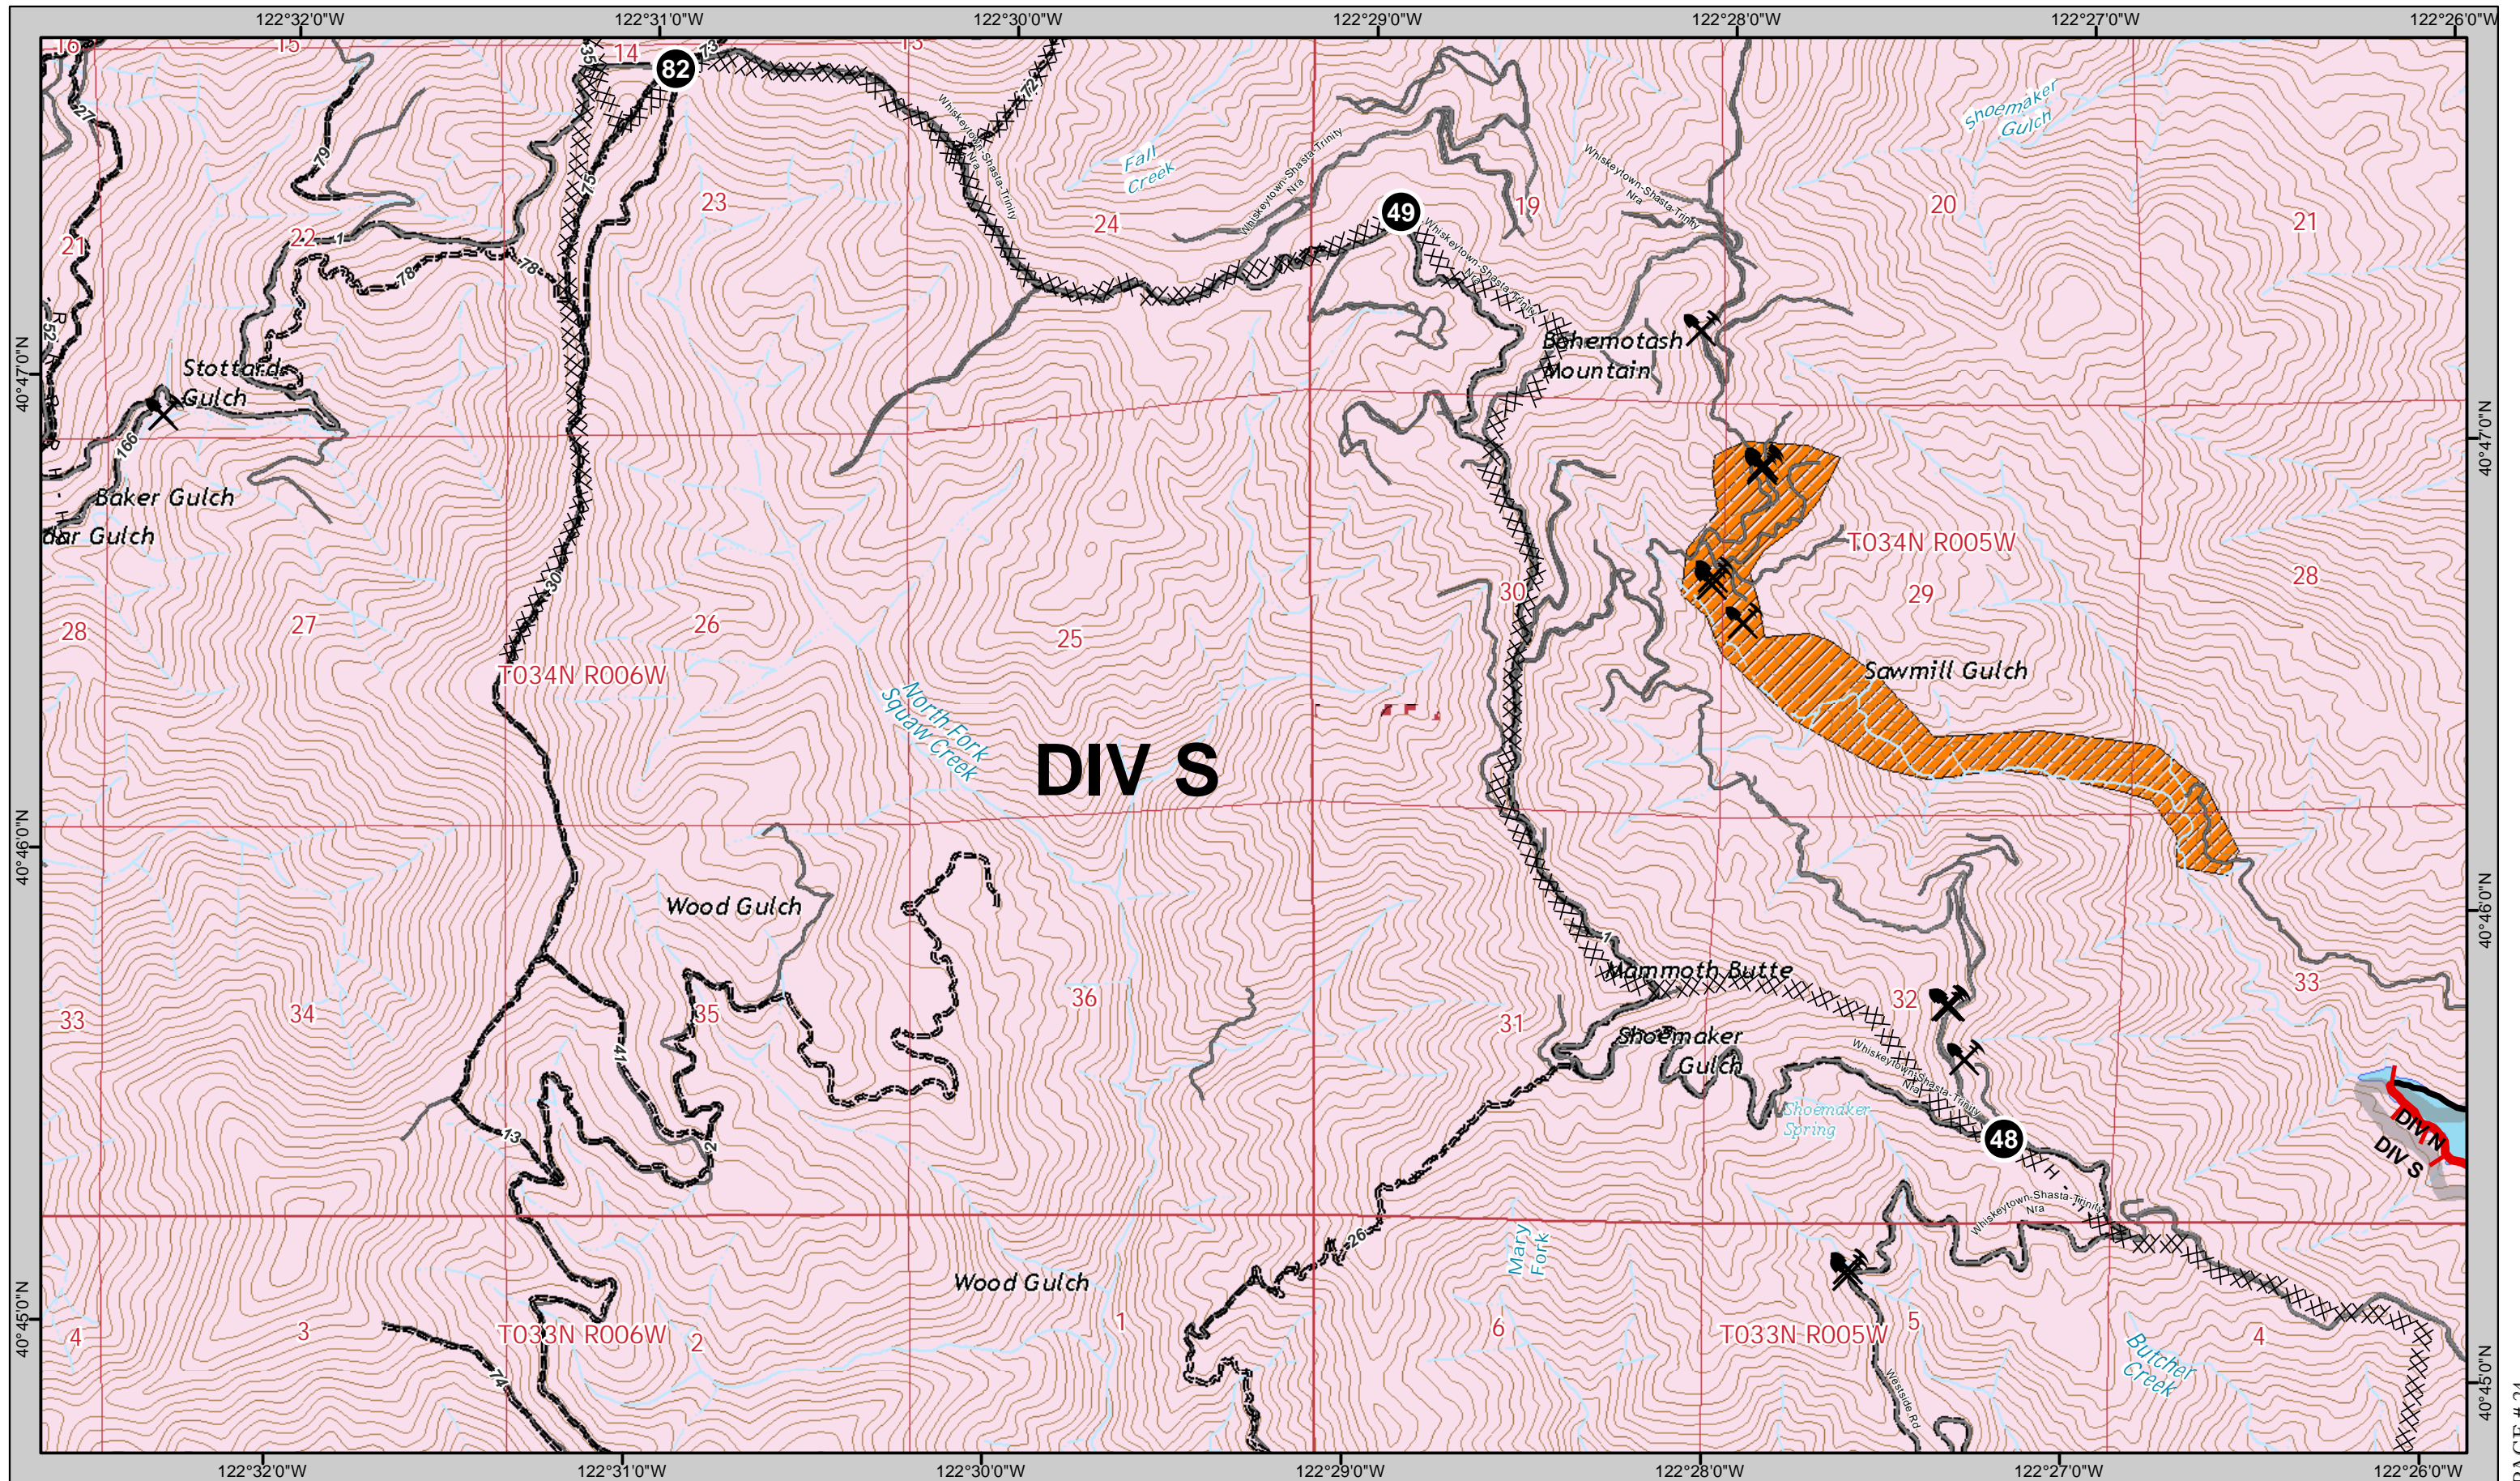

CARR INCIDENT

17	18	19
22	23	24
27	28	29

Travel Routes SPI Clearcuts

For standardized symbology see last page.

IAP MAP
August 23, 2018

18	19	20
23	24	25
28	29	30

- Mine Hazards
- Avoidance Area

For standardized symbology see last page.

IAP MAP
August 23, 2018

CARR INCIDENT

19	20
24	25
29	30

For standardized symbology see last page.

IAP MAP
August 23, 2018

21	22
26	27
31	32

-  Mine Hazards
-  Resource Area No Dozer Zone
-  SPI Waterholes For standardized symbology see last page.
-  SPI Clearcuts