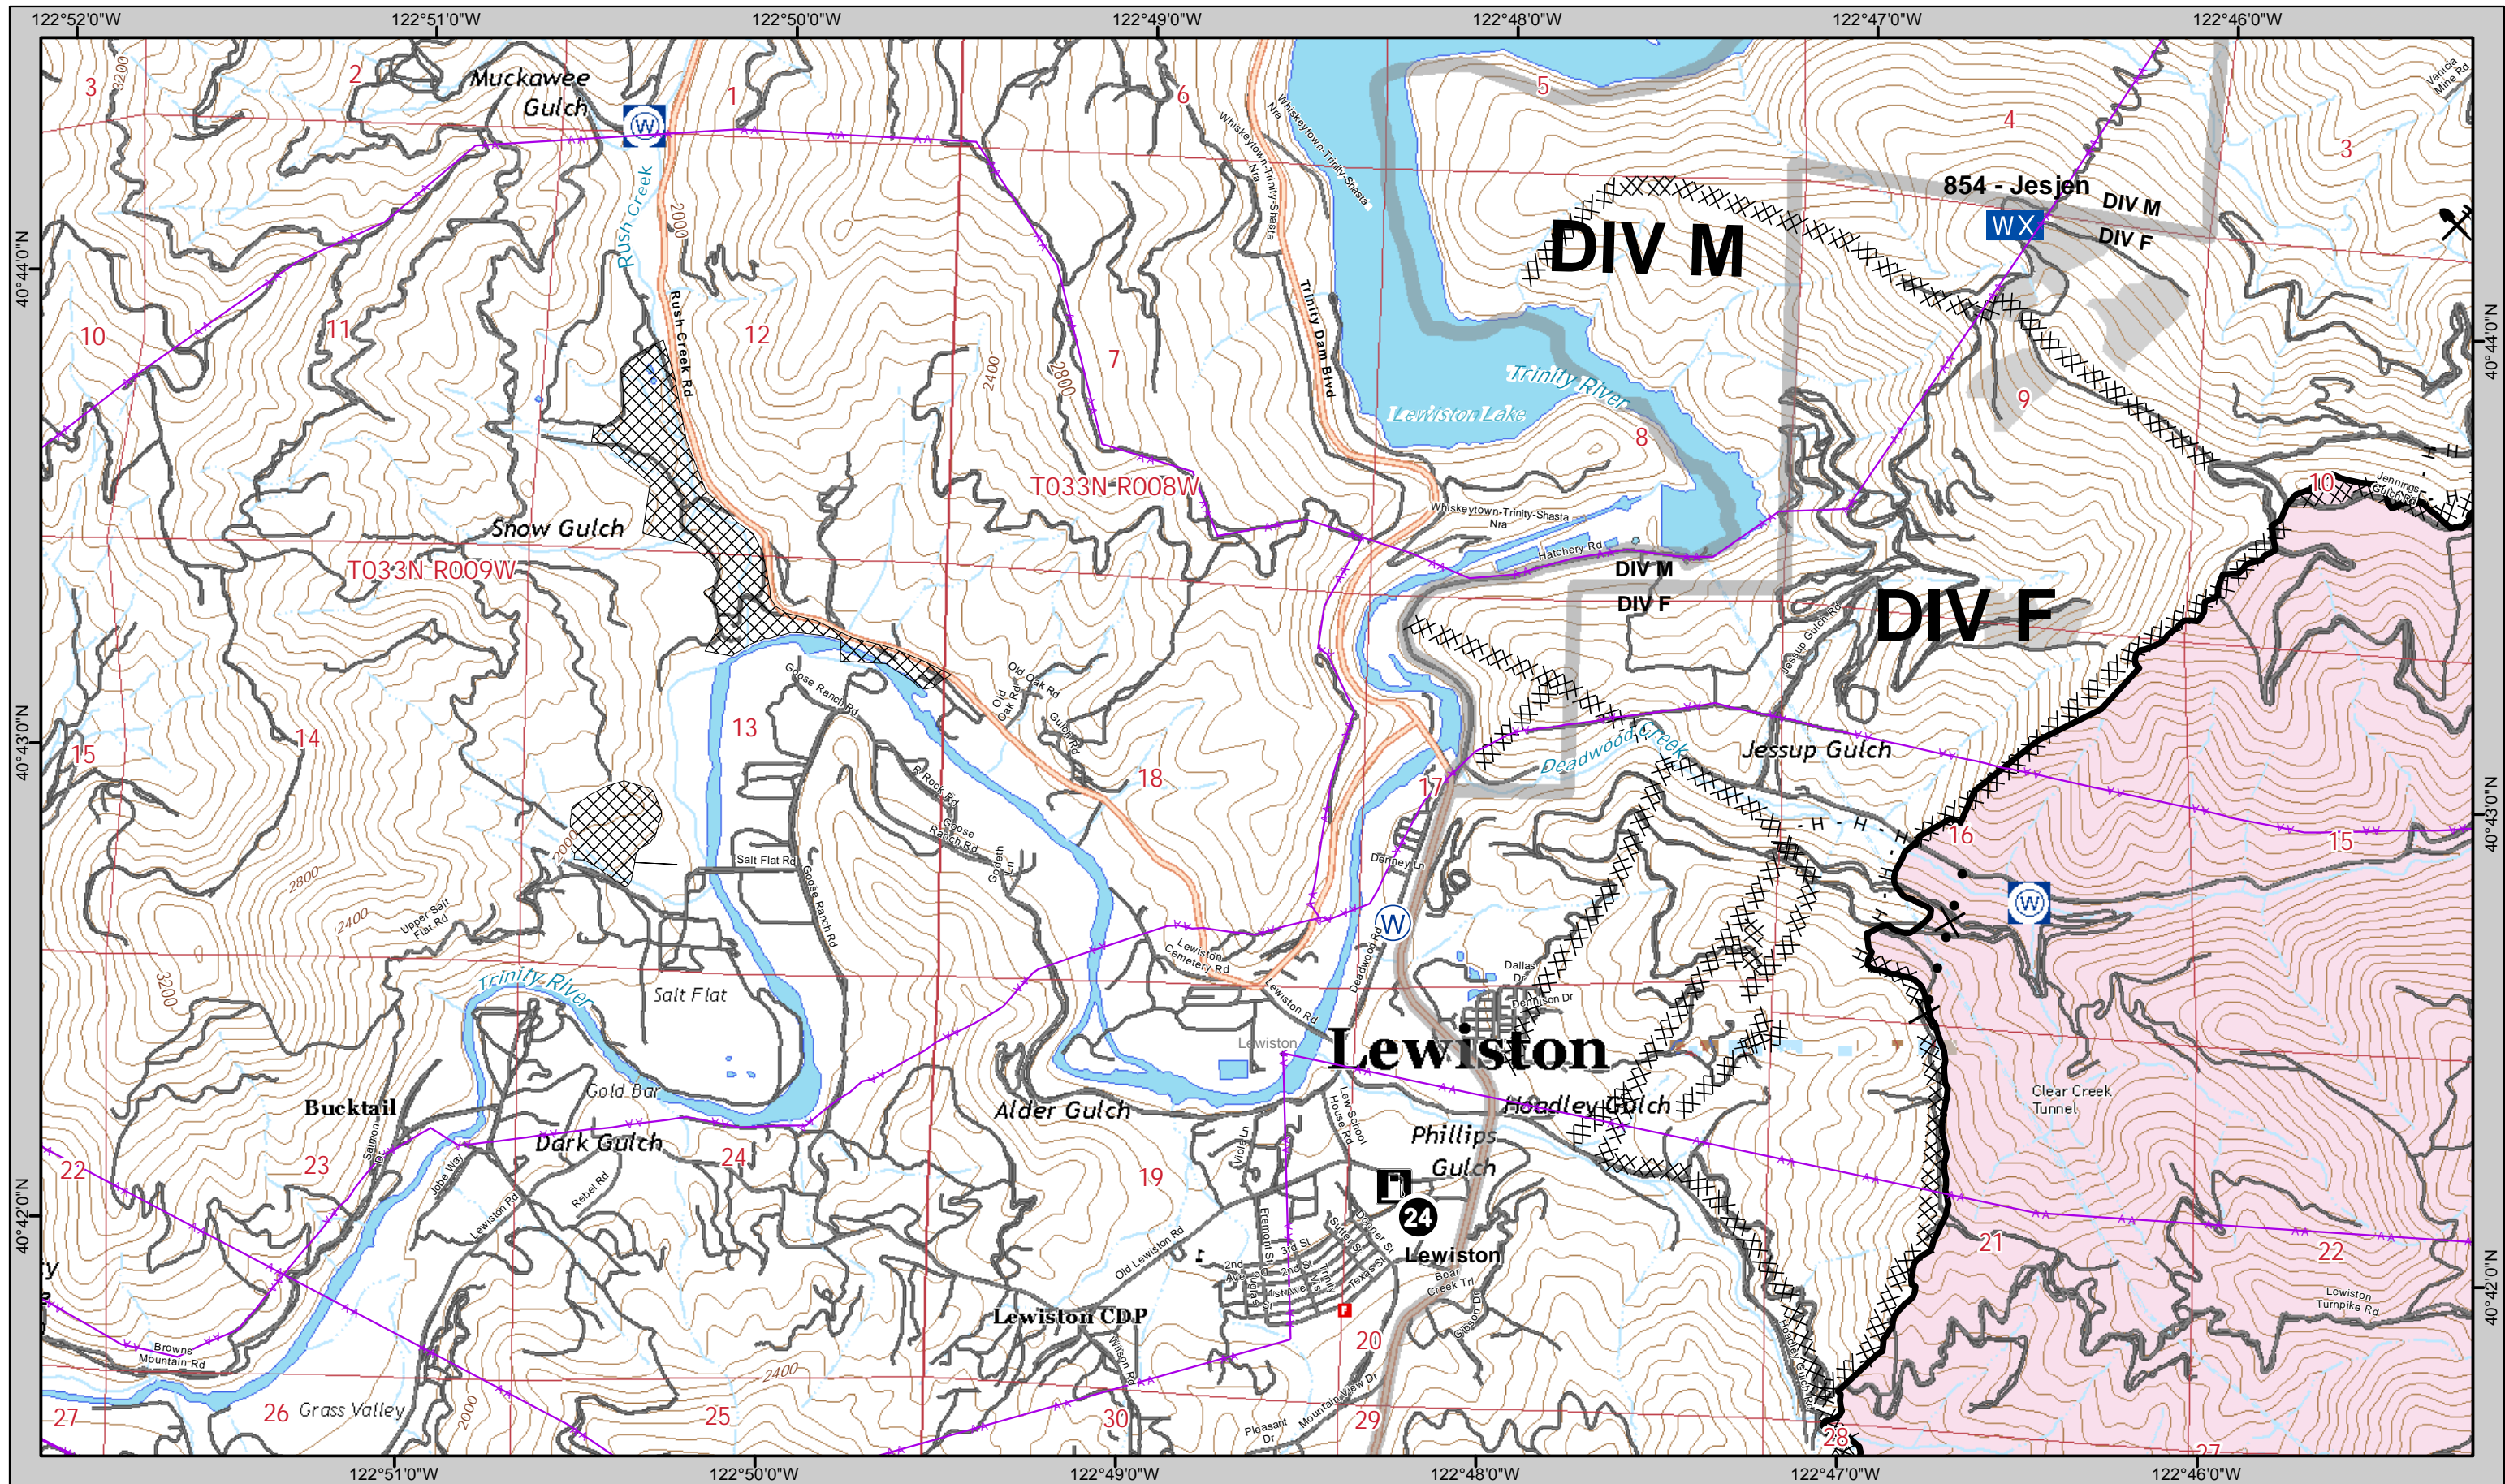

IAP MAP
August 23, 2018

CARR INCIDENT

19	20
24	25
29	30

For standardized symbology see last page.

IAP MAP
August 23, 2018

21	22
26	27
31	32

-  Mine Hazards
-  Resource Area No Dozer Zone
-  SPI Waterholes For standardized symbology see last page.
-  SPI Clearcuts