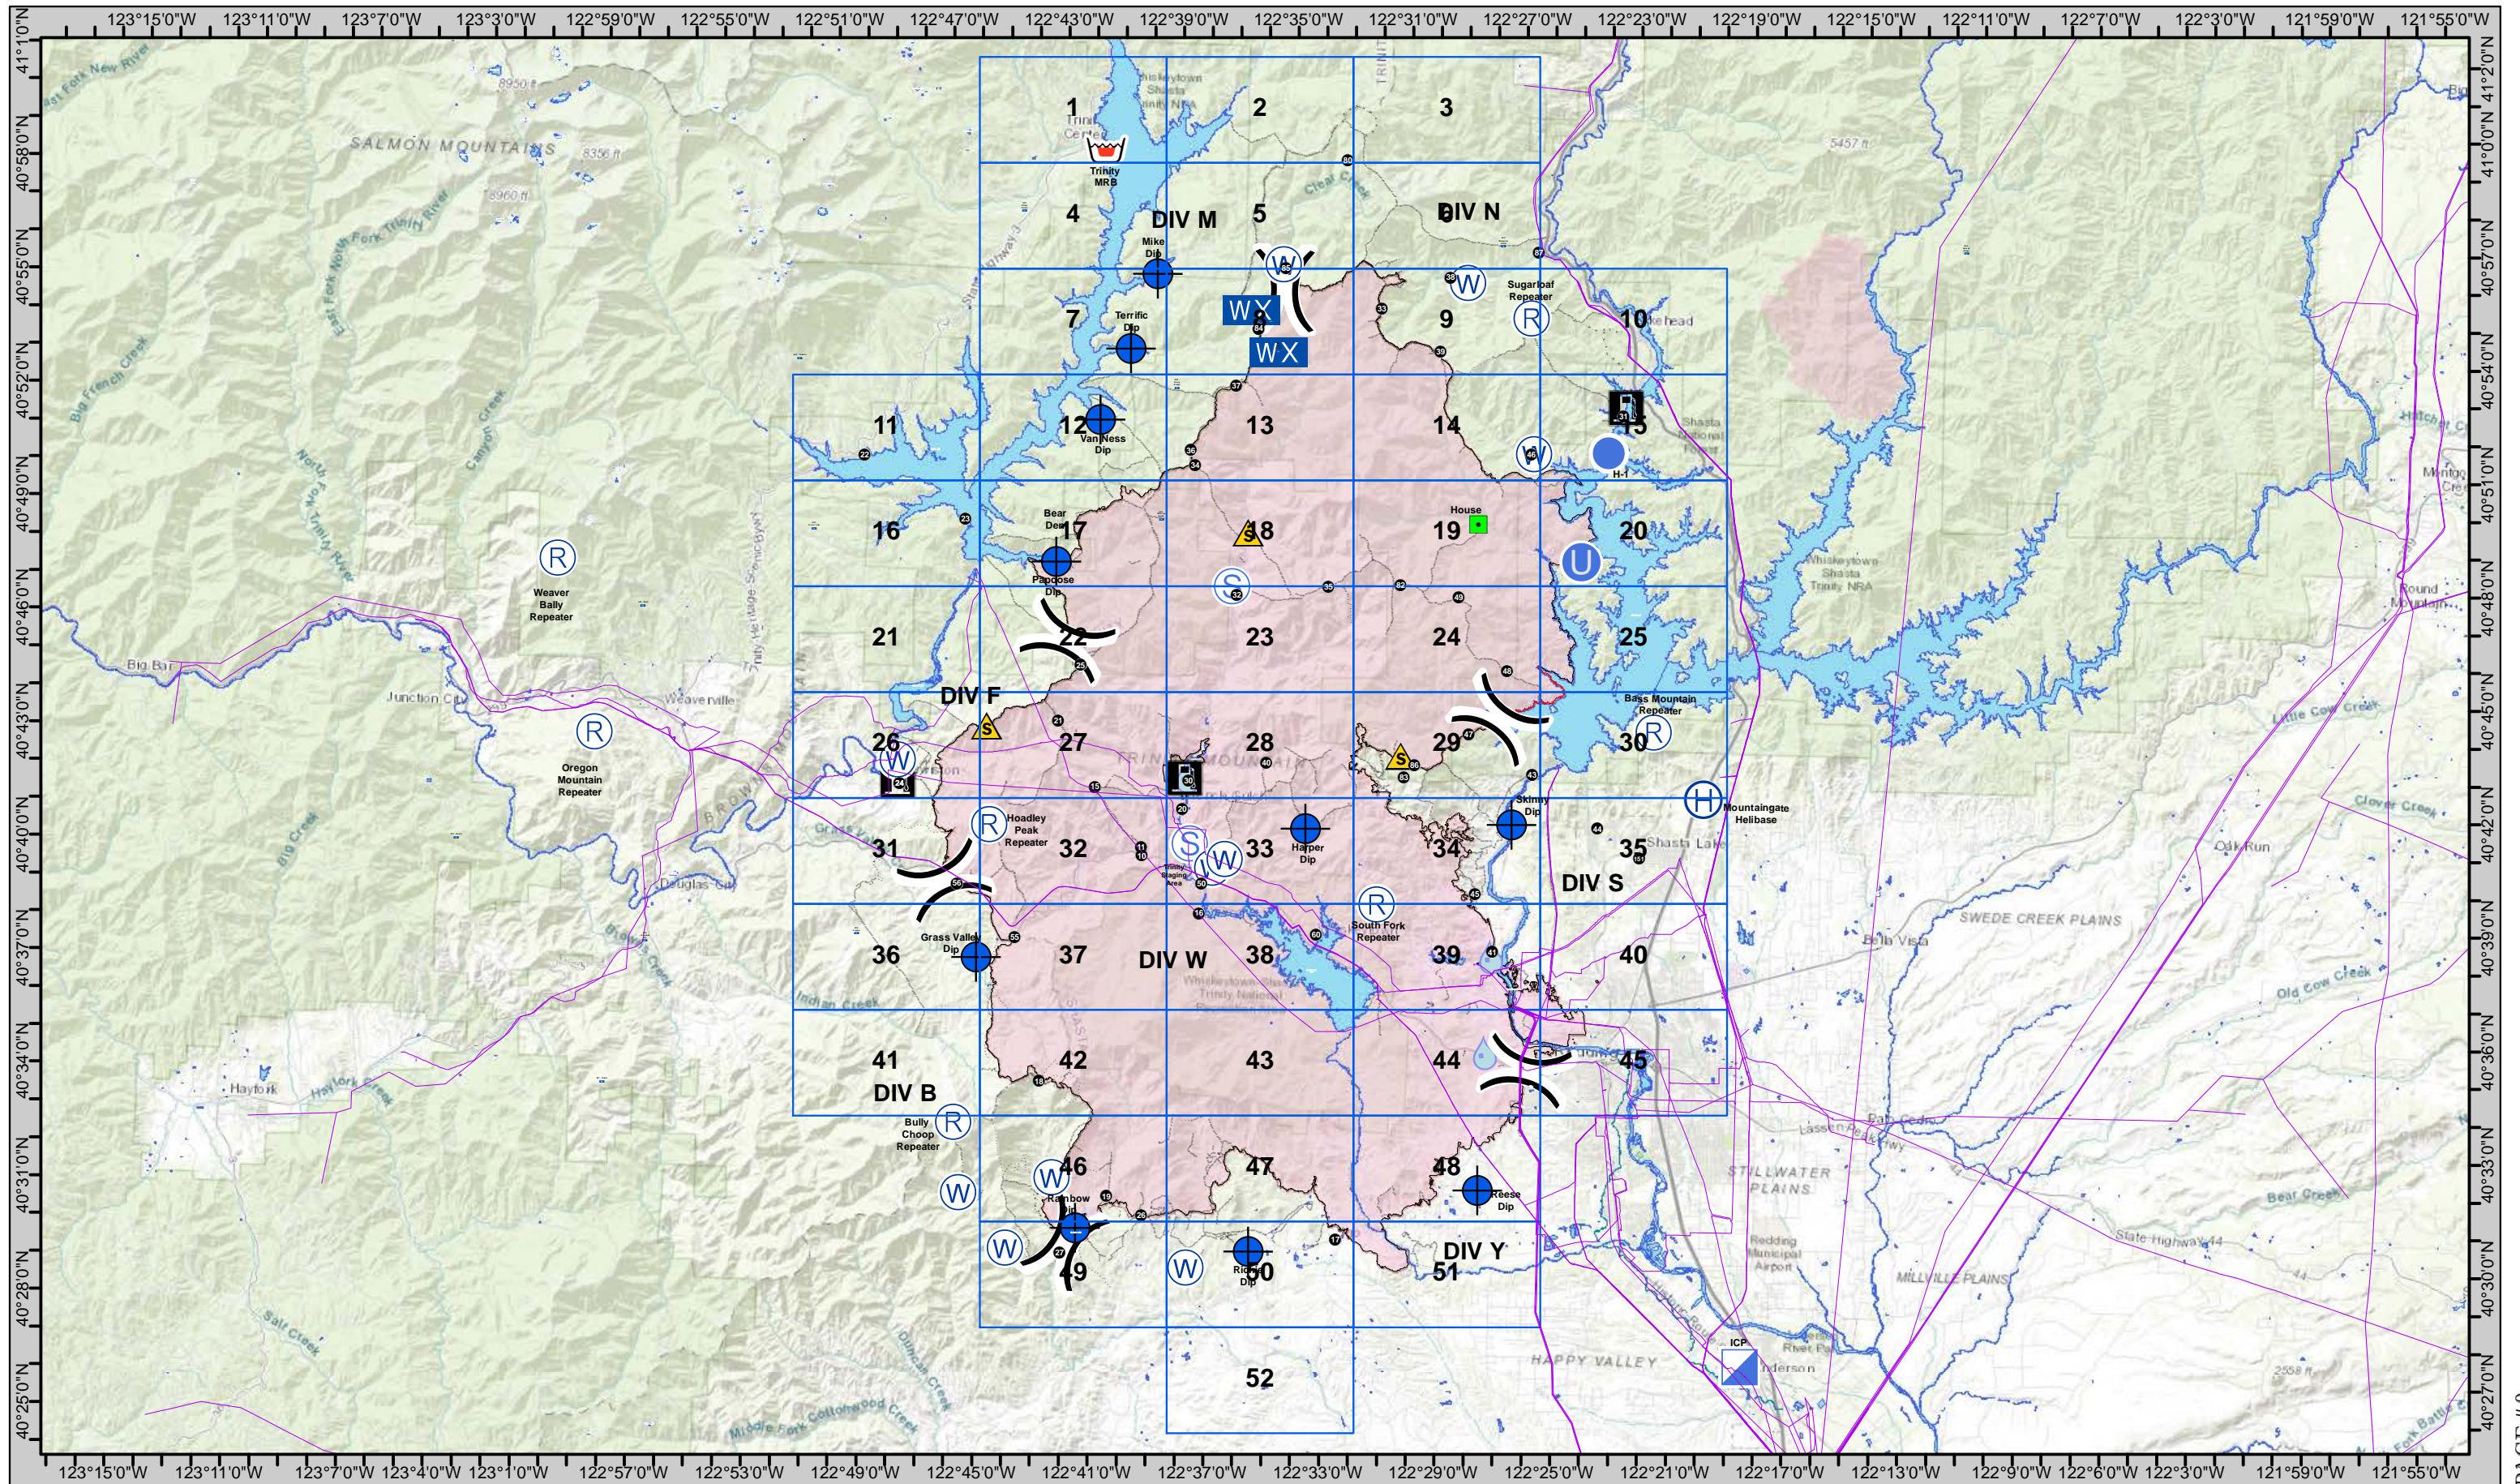

CARR INCIDENT

	0	

For standardized symbology see last page.

	1	2
	4	5

For standardized symbology see last page.

IAP MAP
August 23, 2018

CARR INCIDENT

1	2	3
4	5	6

SPI Waterholes

For standardized symbology see last page.

IAP MAP
August 23, 2018

CARR INCIDENT

1	2	3
4	5	6
7	8	9

 Travel Routes  SPI Clearcuts

For standardized symbology see last page.

IAP MAP
August 23, 2018

2	3	
5	6	
8	9	10

Travel Routes SPI Clearcuts

For standardized symbology see last page.

IAP MAP
August 23, 2018

CARR INCIDENT

	4	5
	7	8
11	12	13

SPI Waterholes

SPI Clearcuts

For standardized symbology see last page.

IAP MAP
August 23, 2018

CARR INCIDENT

4	5	6
7	8	9
12	13	14

- Mine Hazards
- Travel Routes
- SPI Waterholes
- SPI Clearcuts
- For standardized symbology see last page.