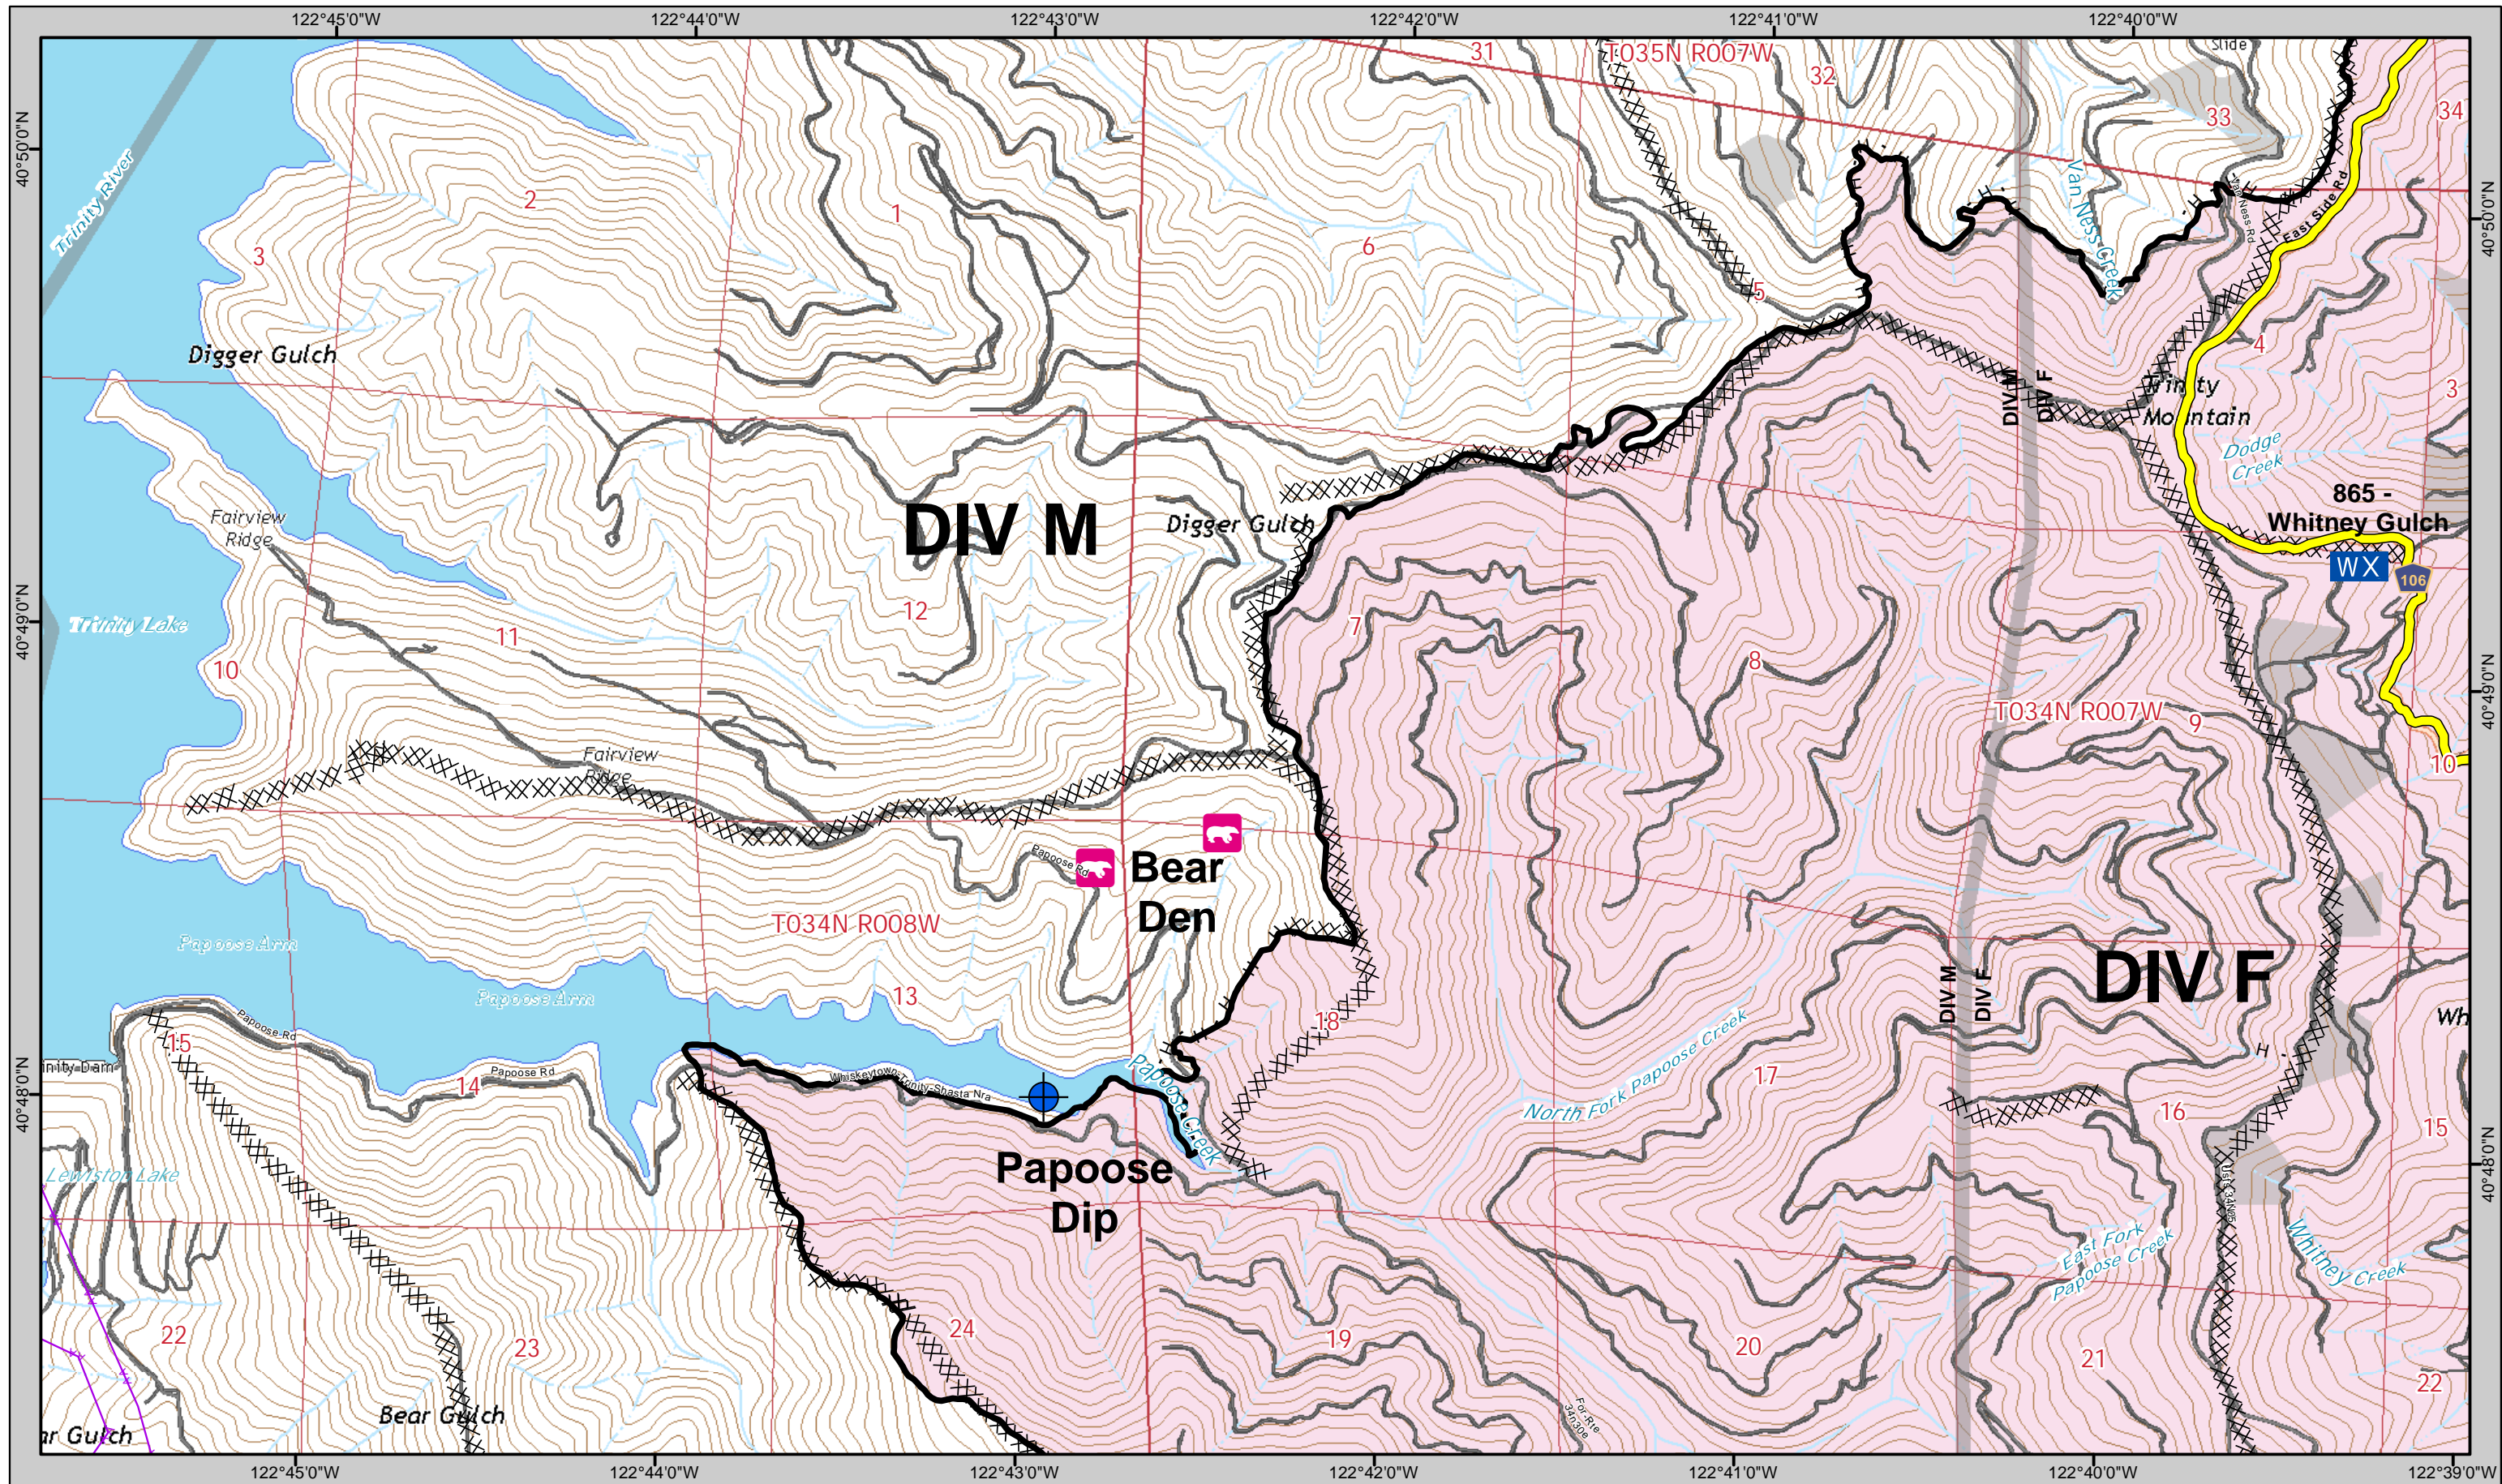

Mine Hazards

SPI Clearcuts

For standardized symbology see last page.

IAP MAP
August 23, 2018

CARR INCIDENT

11	12	13
16	17	18
21	22	23

-  Bear Den
-  Travel Routes

-  SPI Clearcuts

For standardized symbology see last page.

IAP MAP
August 23, 2018

12	13	14
17	18	19
22	23	24

Travel Routes SPI Clearcuts

For standardized symbology see last page.

IAP MAP
August 23, 2018

13	14	15
18	19	20
23	24	25