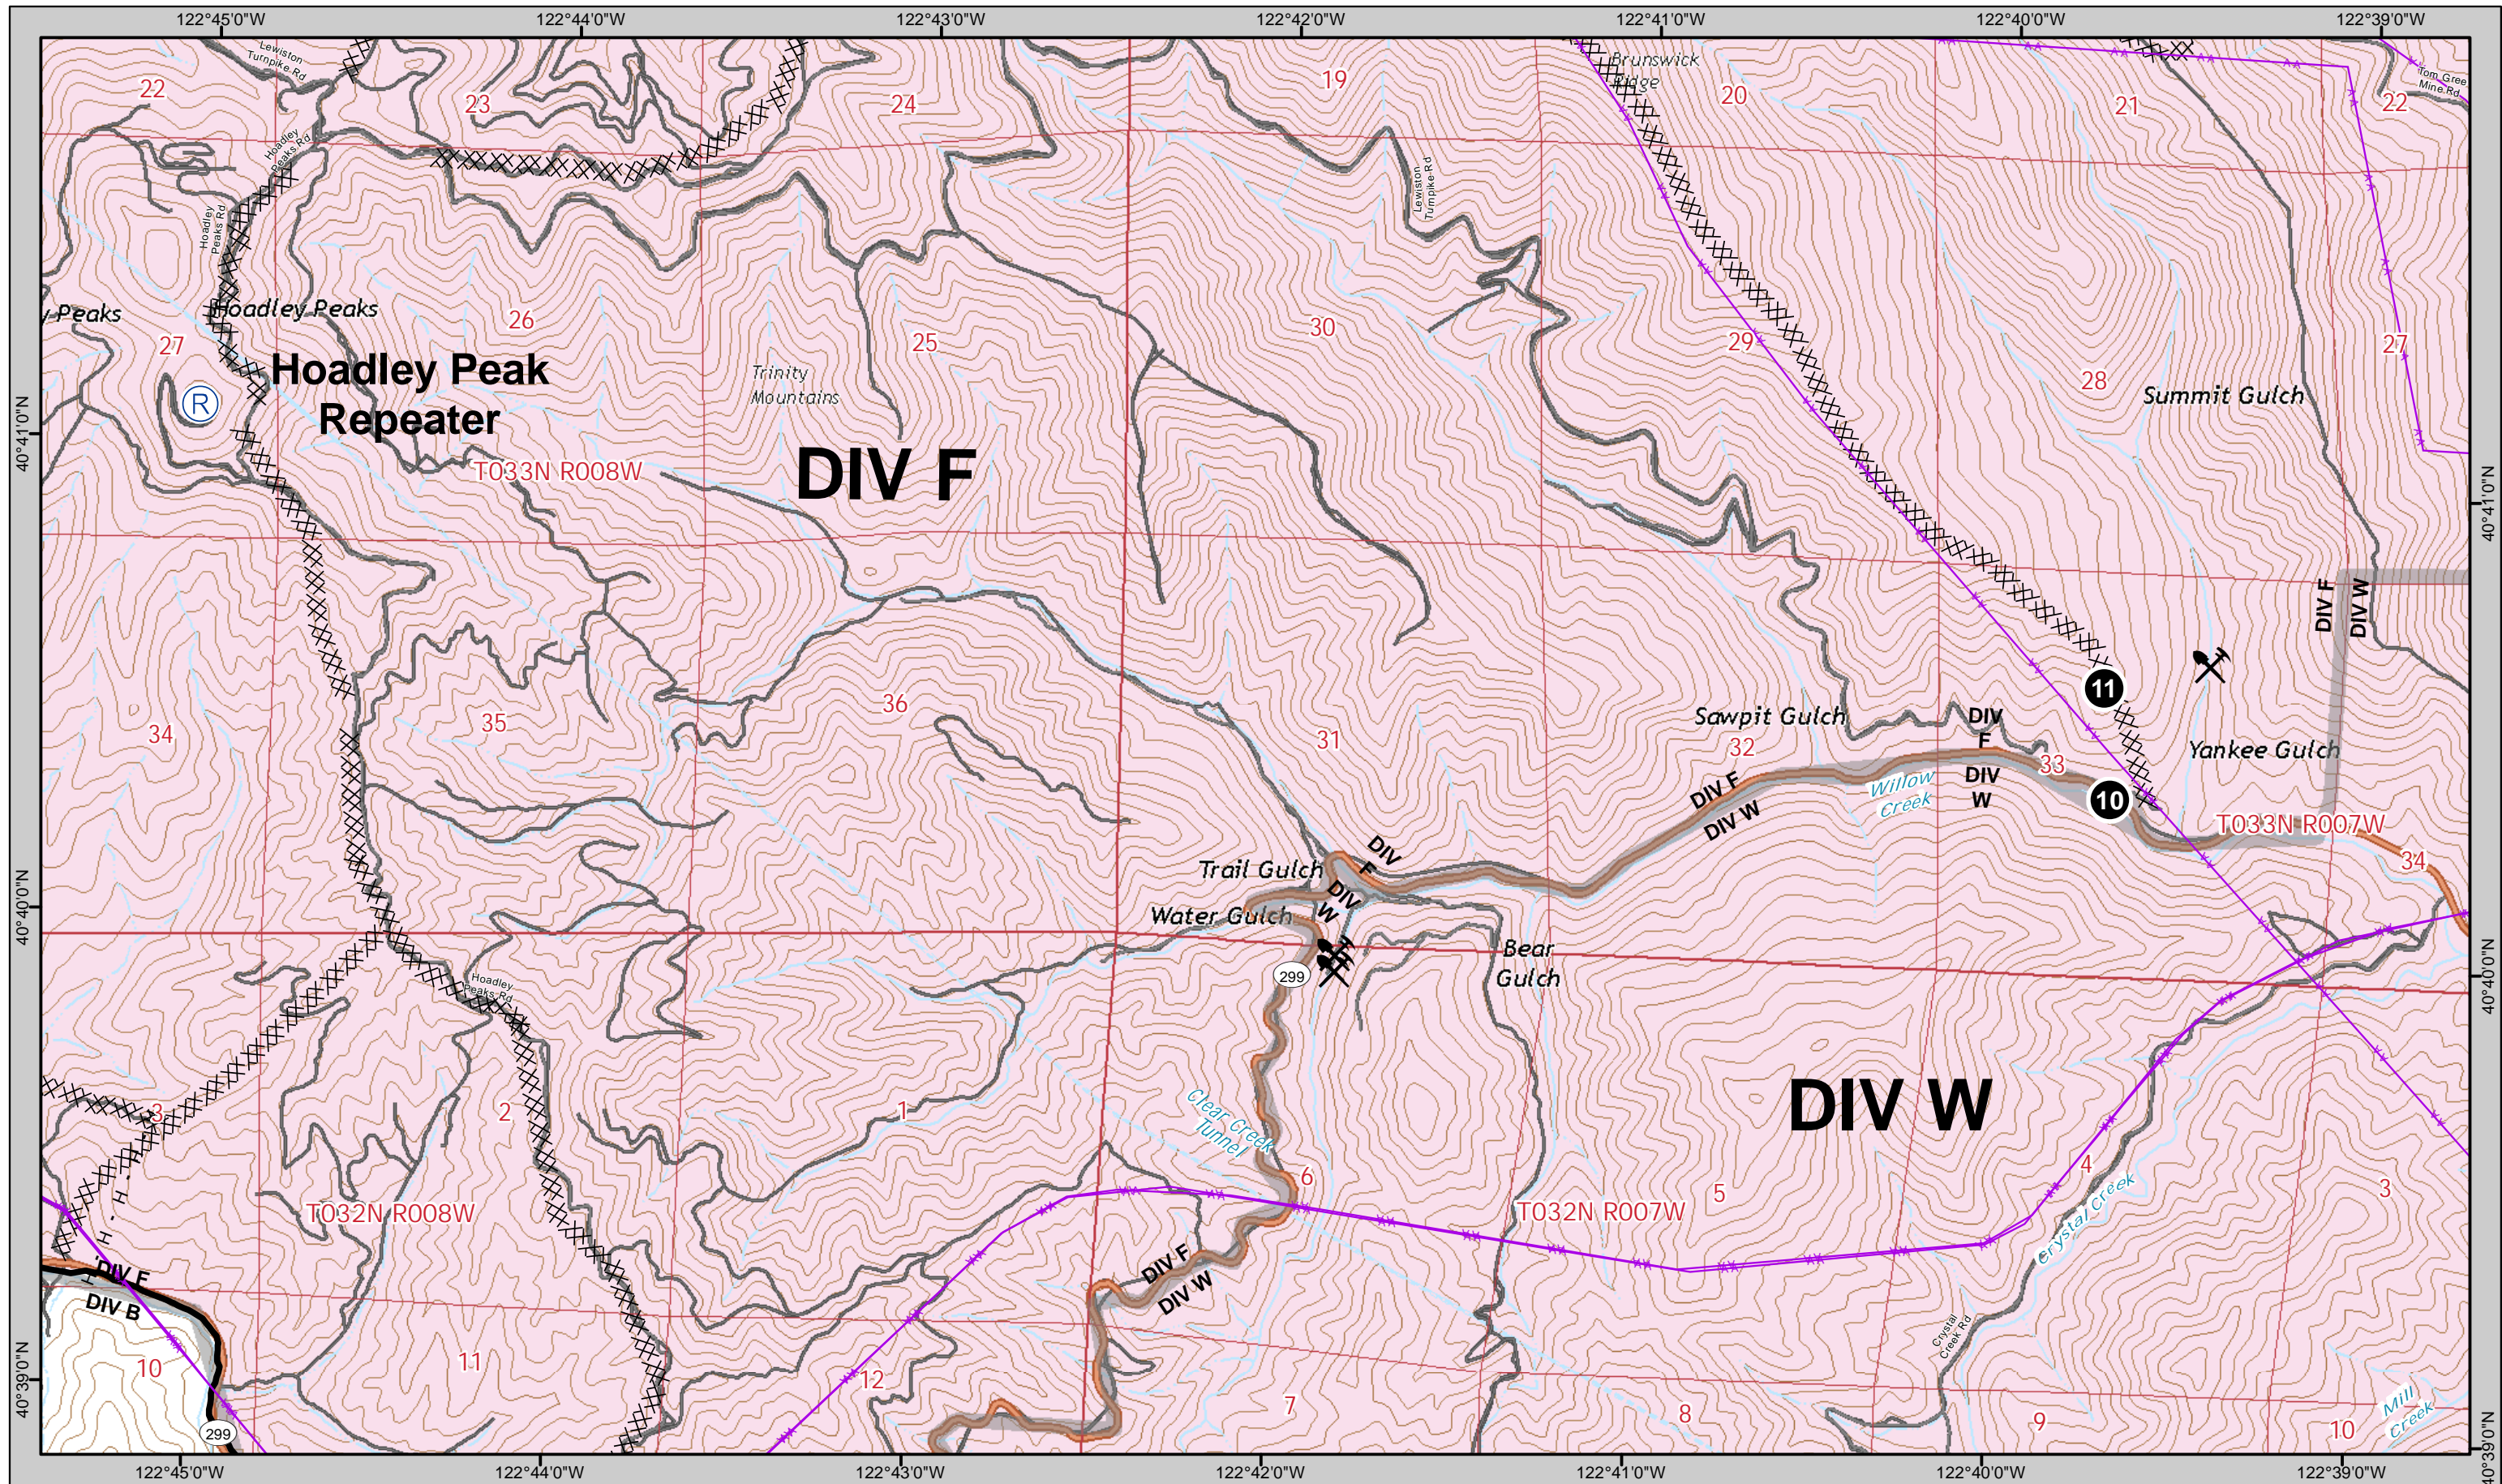

24	25
29	30
34	35

For standardized symbology see last page.

IAP MAP
August 23, 2018

26	27
31	32
36	37

 SPI Waterholes

For standardized symbology see last page.

IAP MAP
August 23, 2018

26	27	28
31	32	33
36	37	38