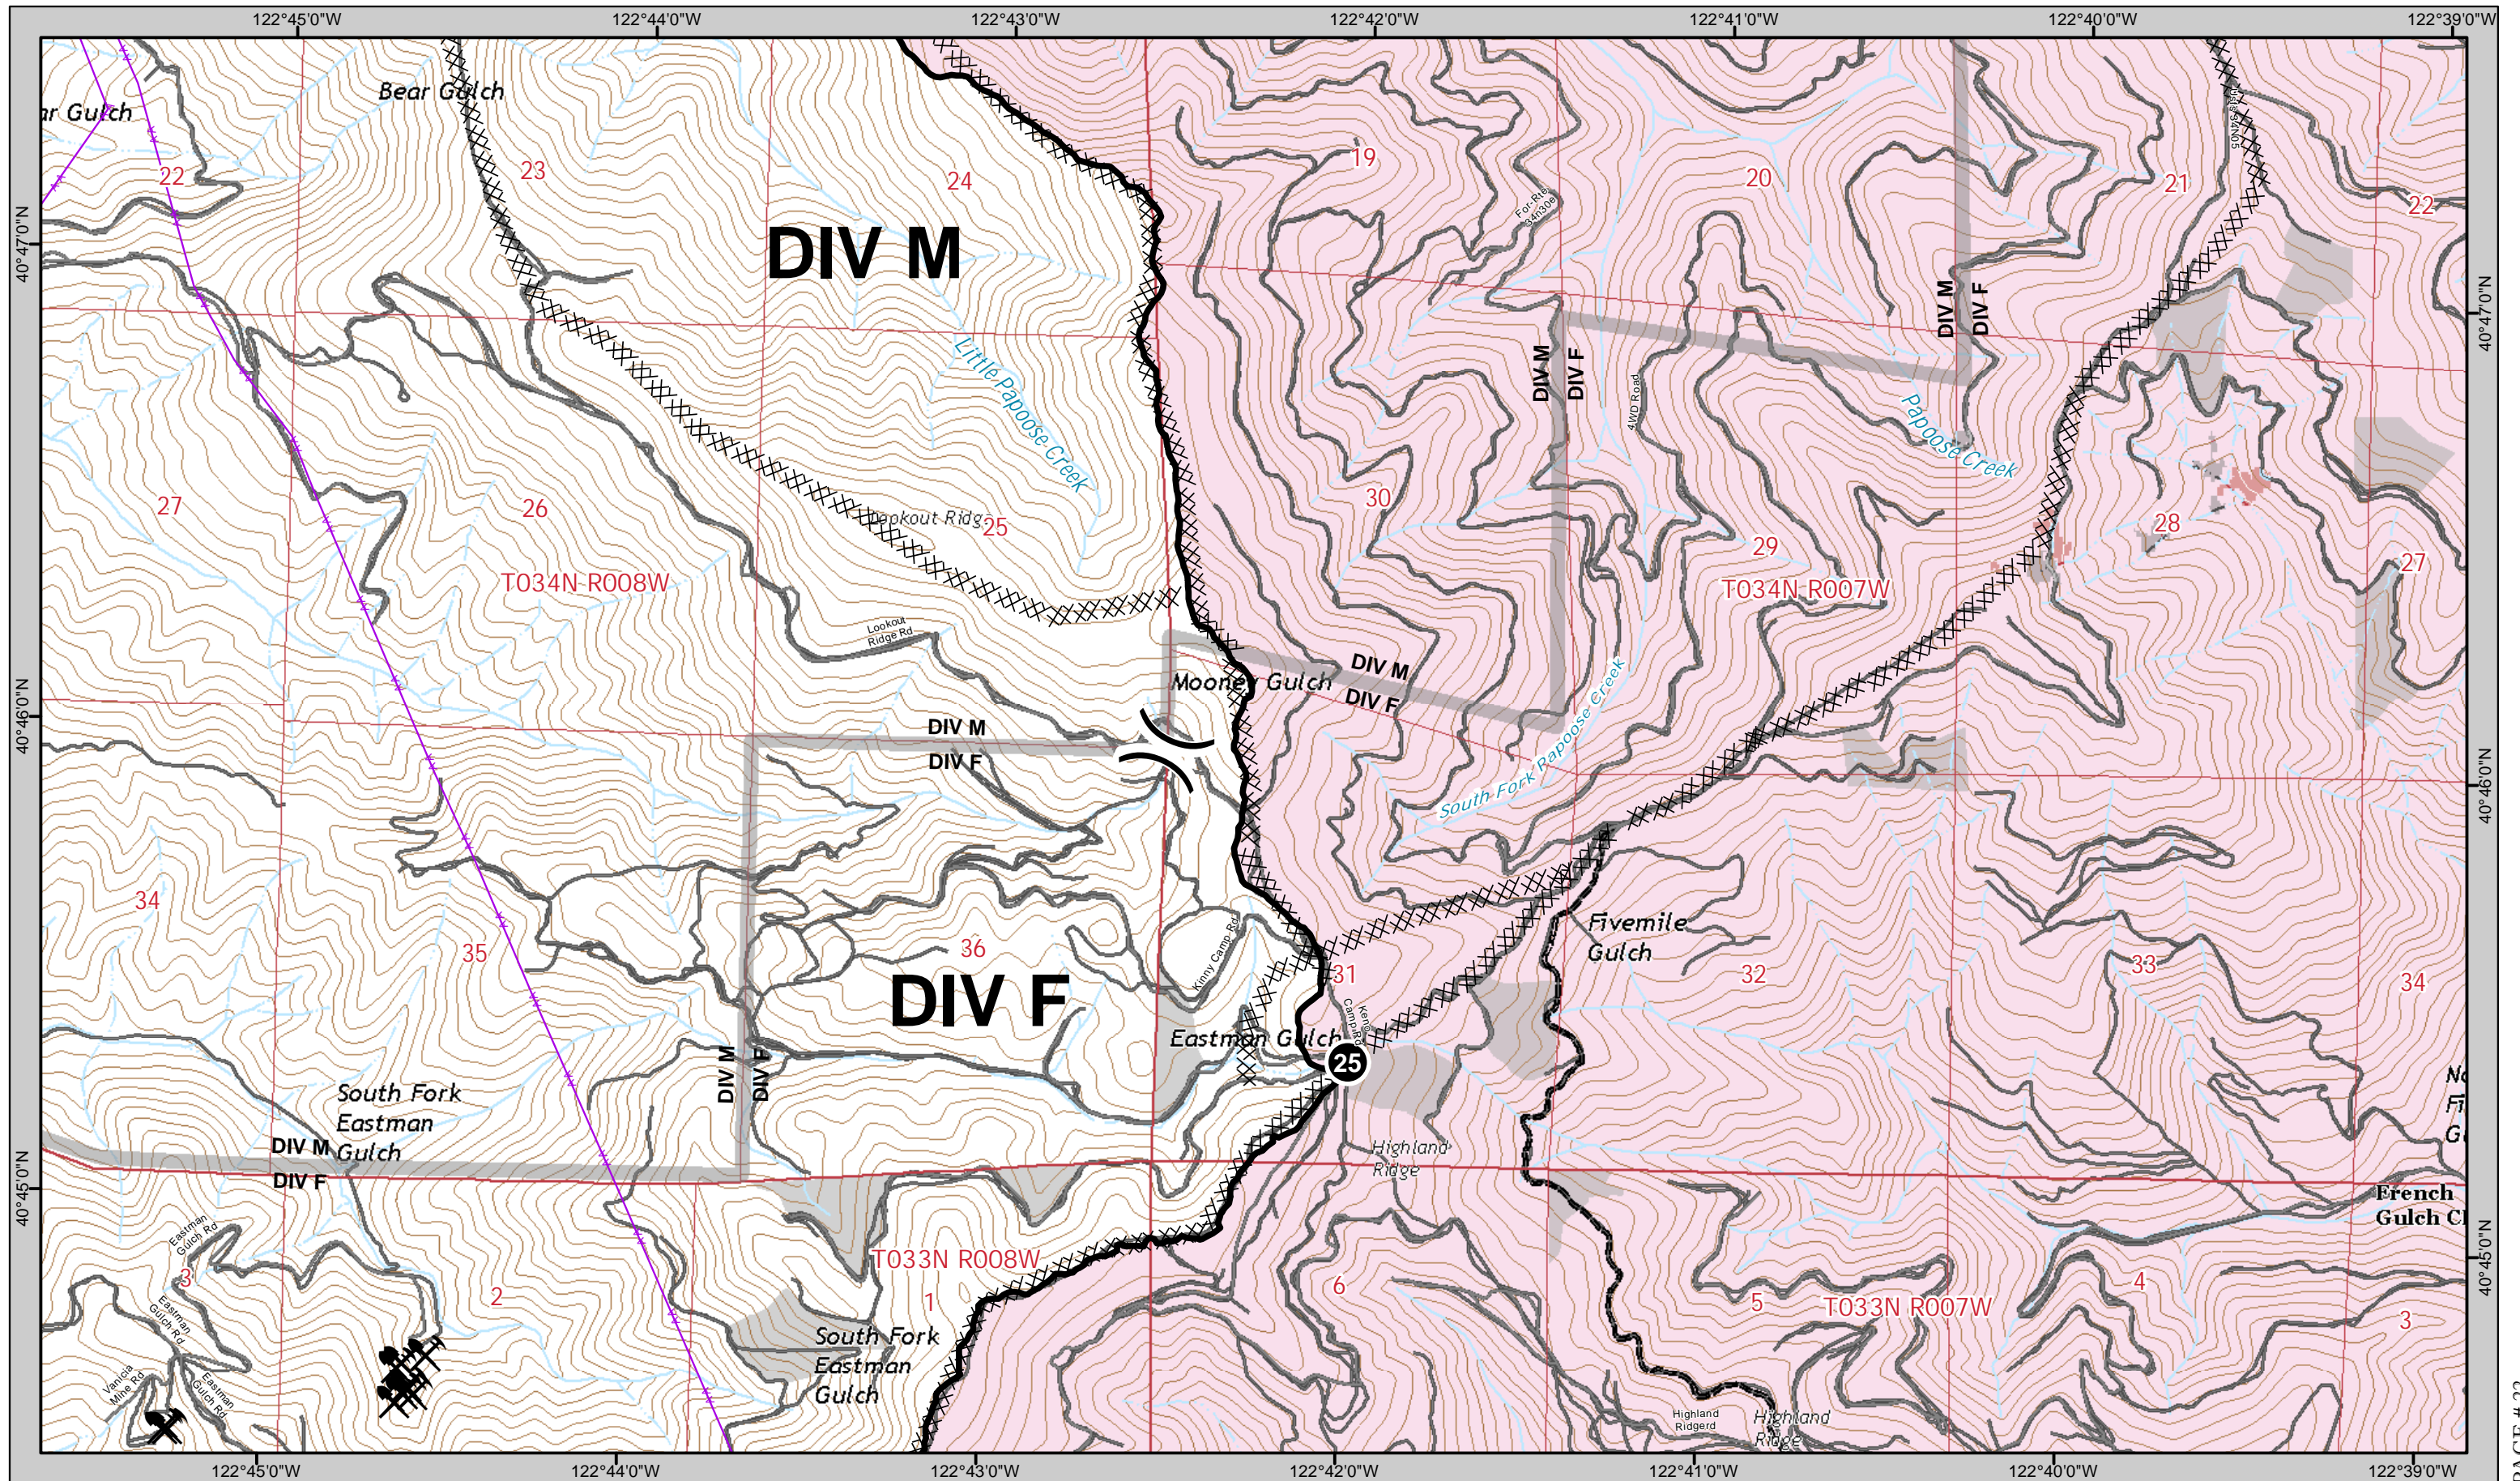

 Travel Routes

For standardized symbology see last page.

IAP MAP
August 23, 2018

CARR INCIDENT

14	15
19	20
24	25

For standardized symbology see last page.

IAP MAP
August 23, 2018

	16	17
	21	22
	26	27

SPI Clearcuts (grey shaded area)

For standardized symbology see last page.

IAP MAP
August 23, 2018

16	17	18
21	22	23
26	27	28

Mine Hazards

SPI Clearcuts

For standardized symbology see last page.

IAP MAP
August 23, 2018