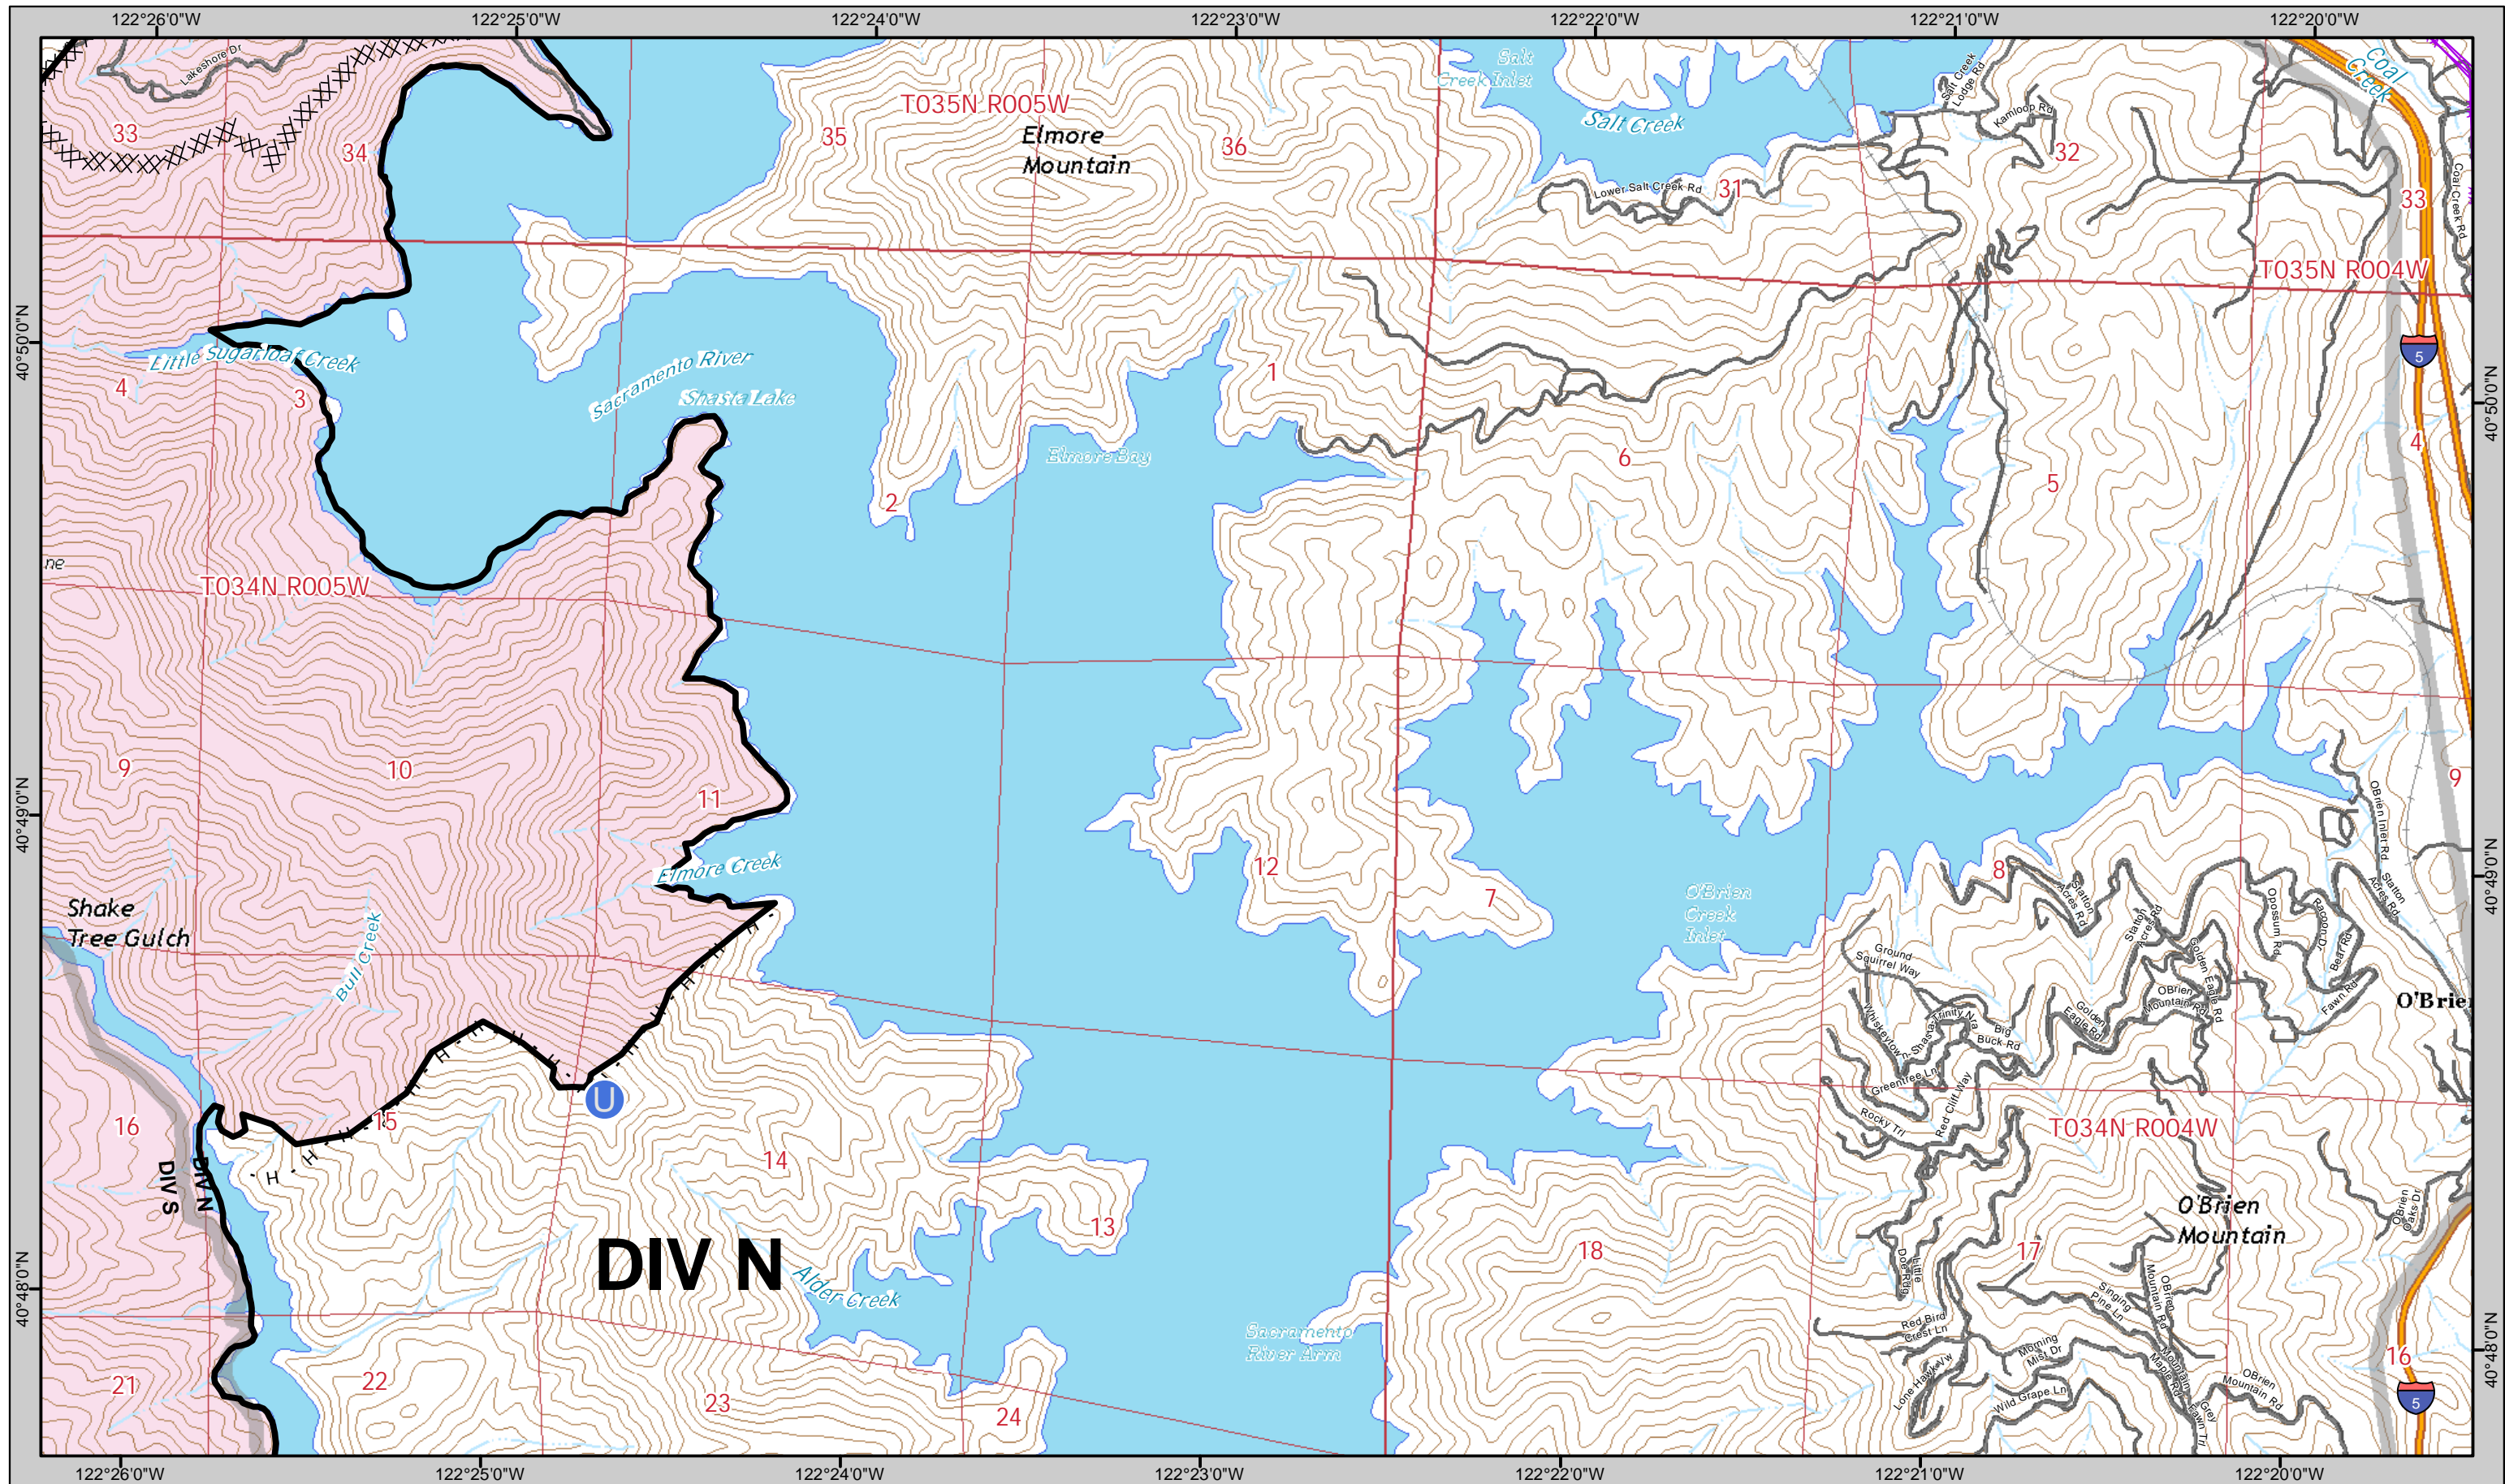

CARR INCIDENT

14	15
19	20
24	25

For standardized symbology see last page.

IAP MAP
August 23, 2018