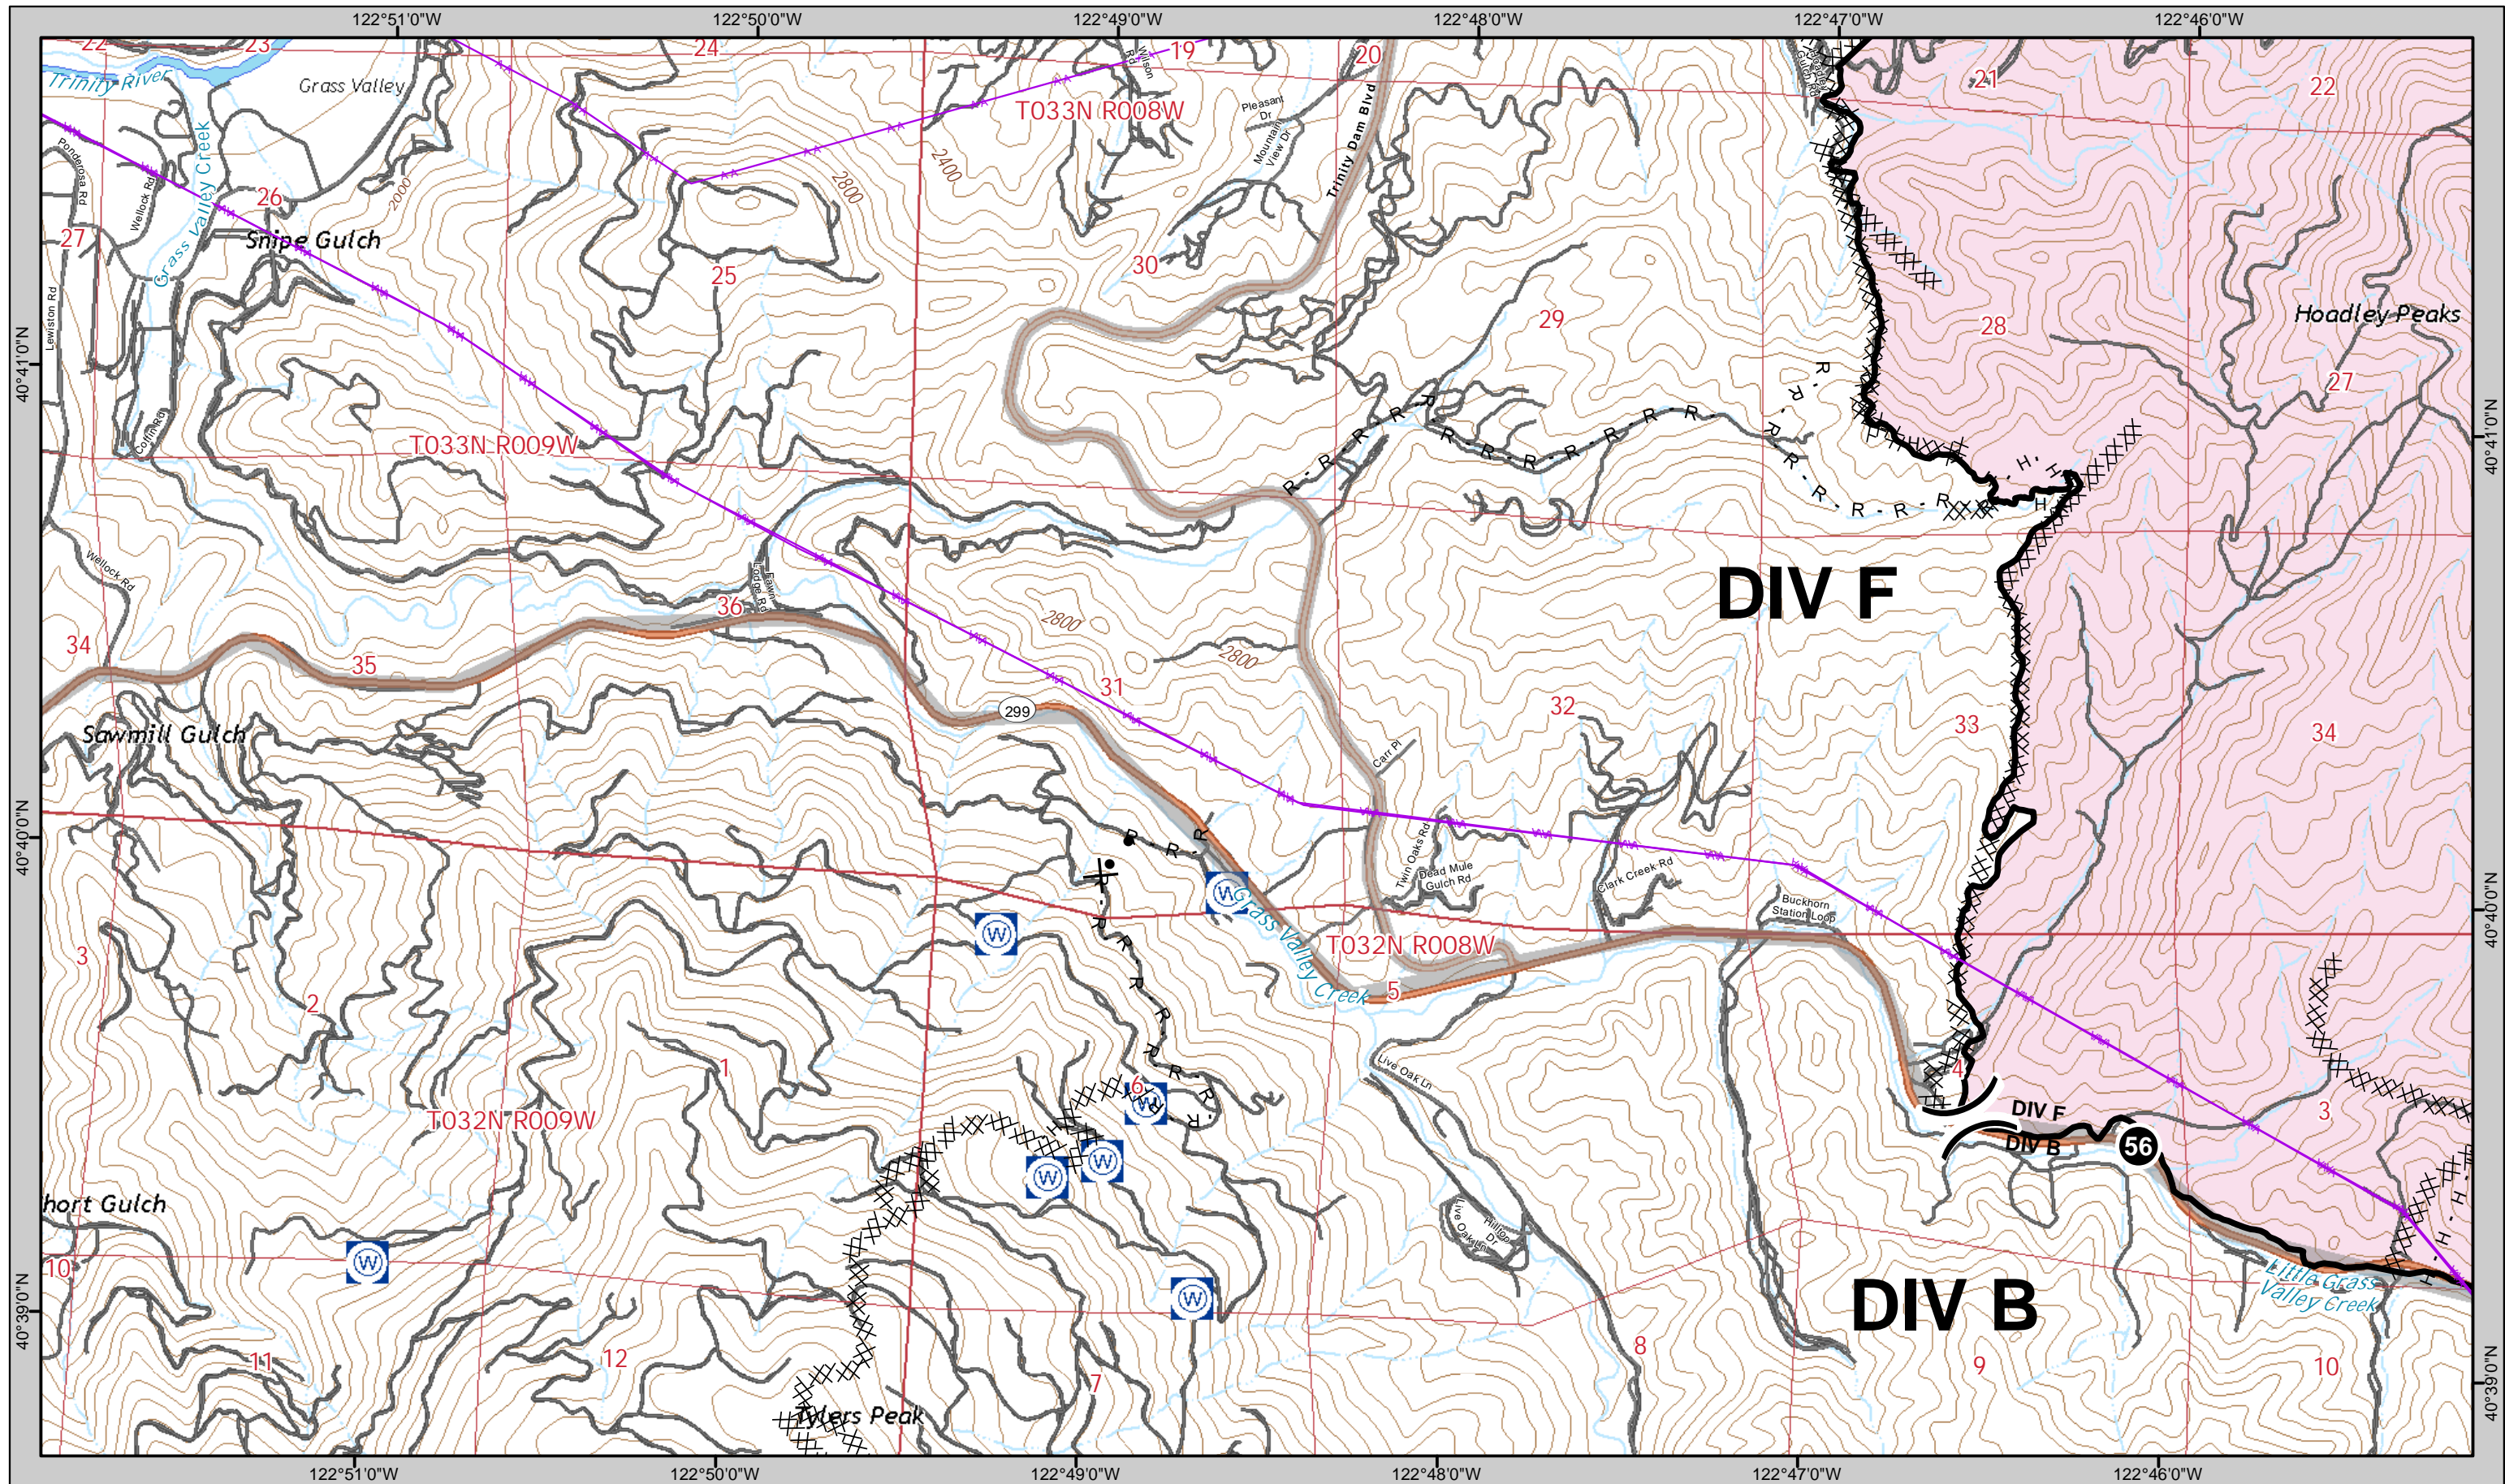

24	25
29	30
34	35

For standardized symbology see last page.

IAP MAP
August 23, 2018

26	27
31	32
36	37

 SPI Waterholes

For standardized symbology see last page.

IAP MAP
August 23, 2018

26	27	28
31	32	33
36	37	38