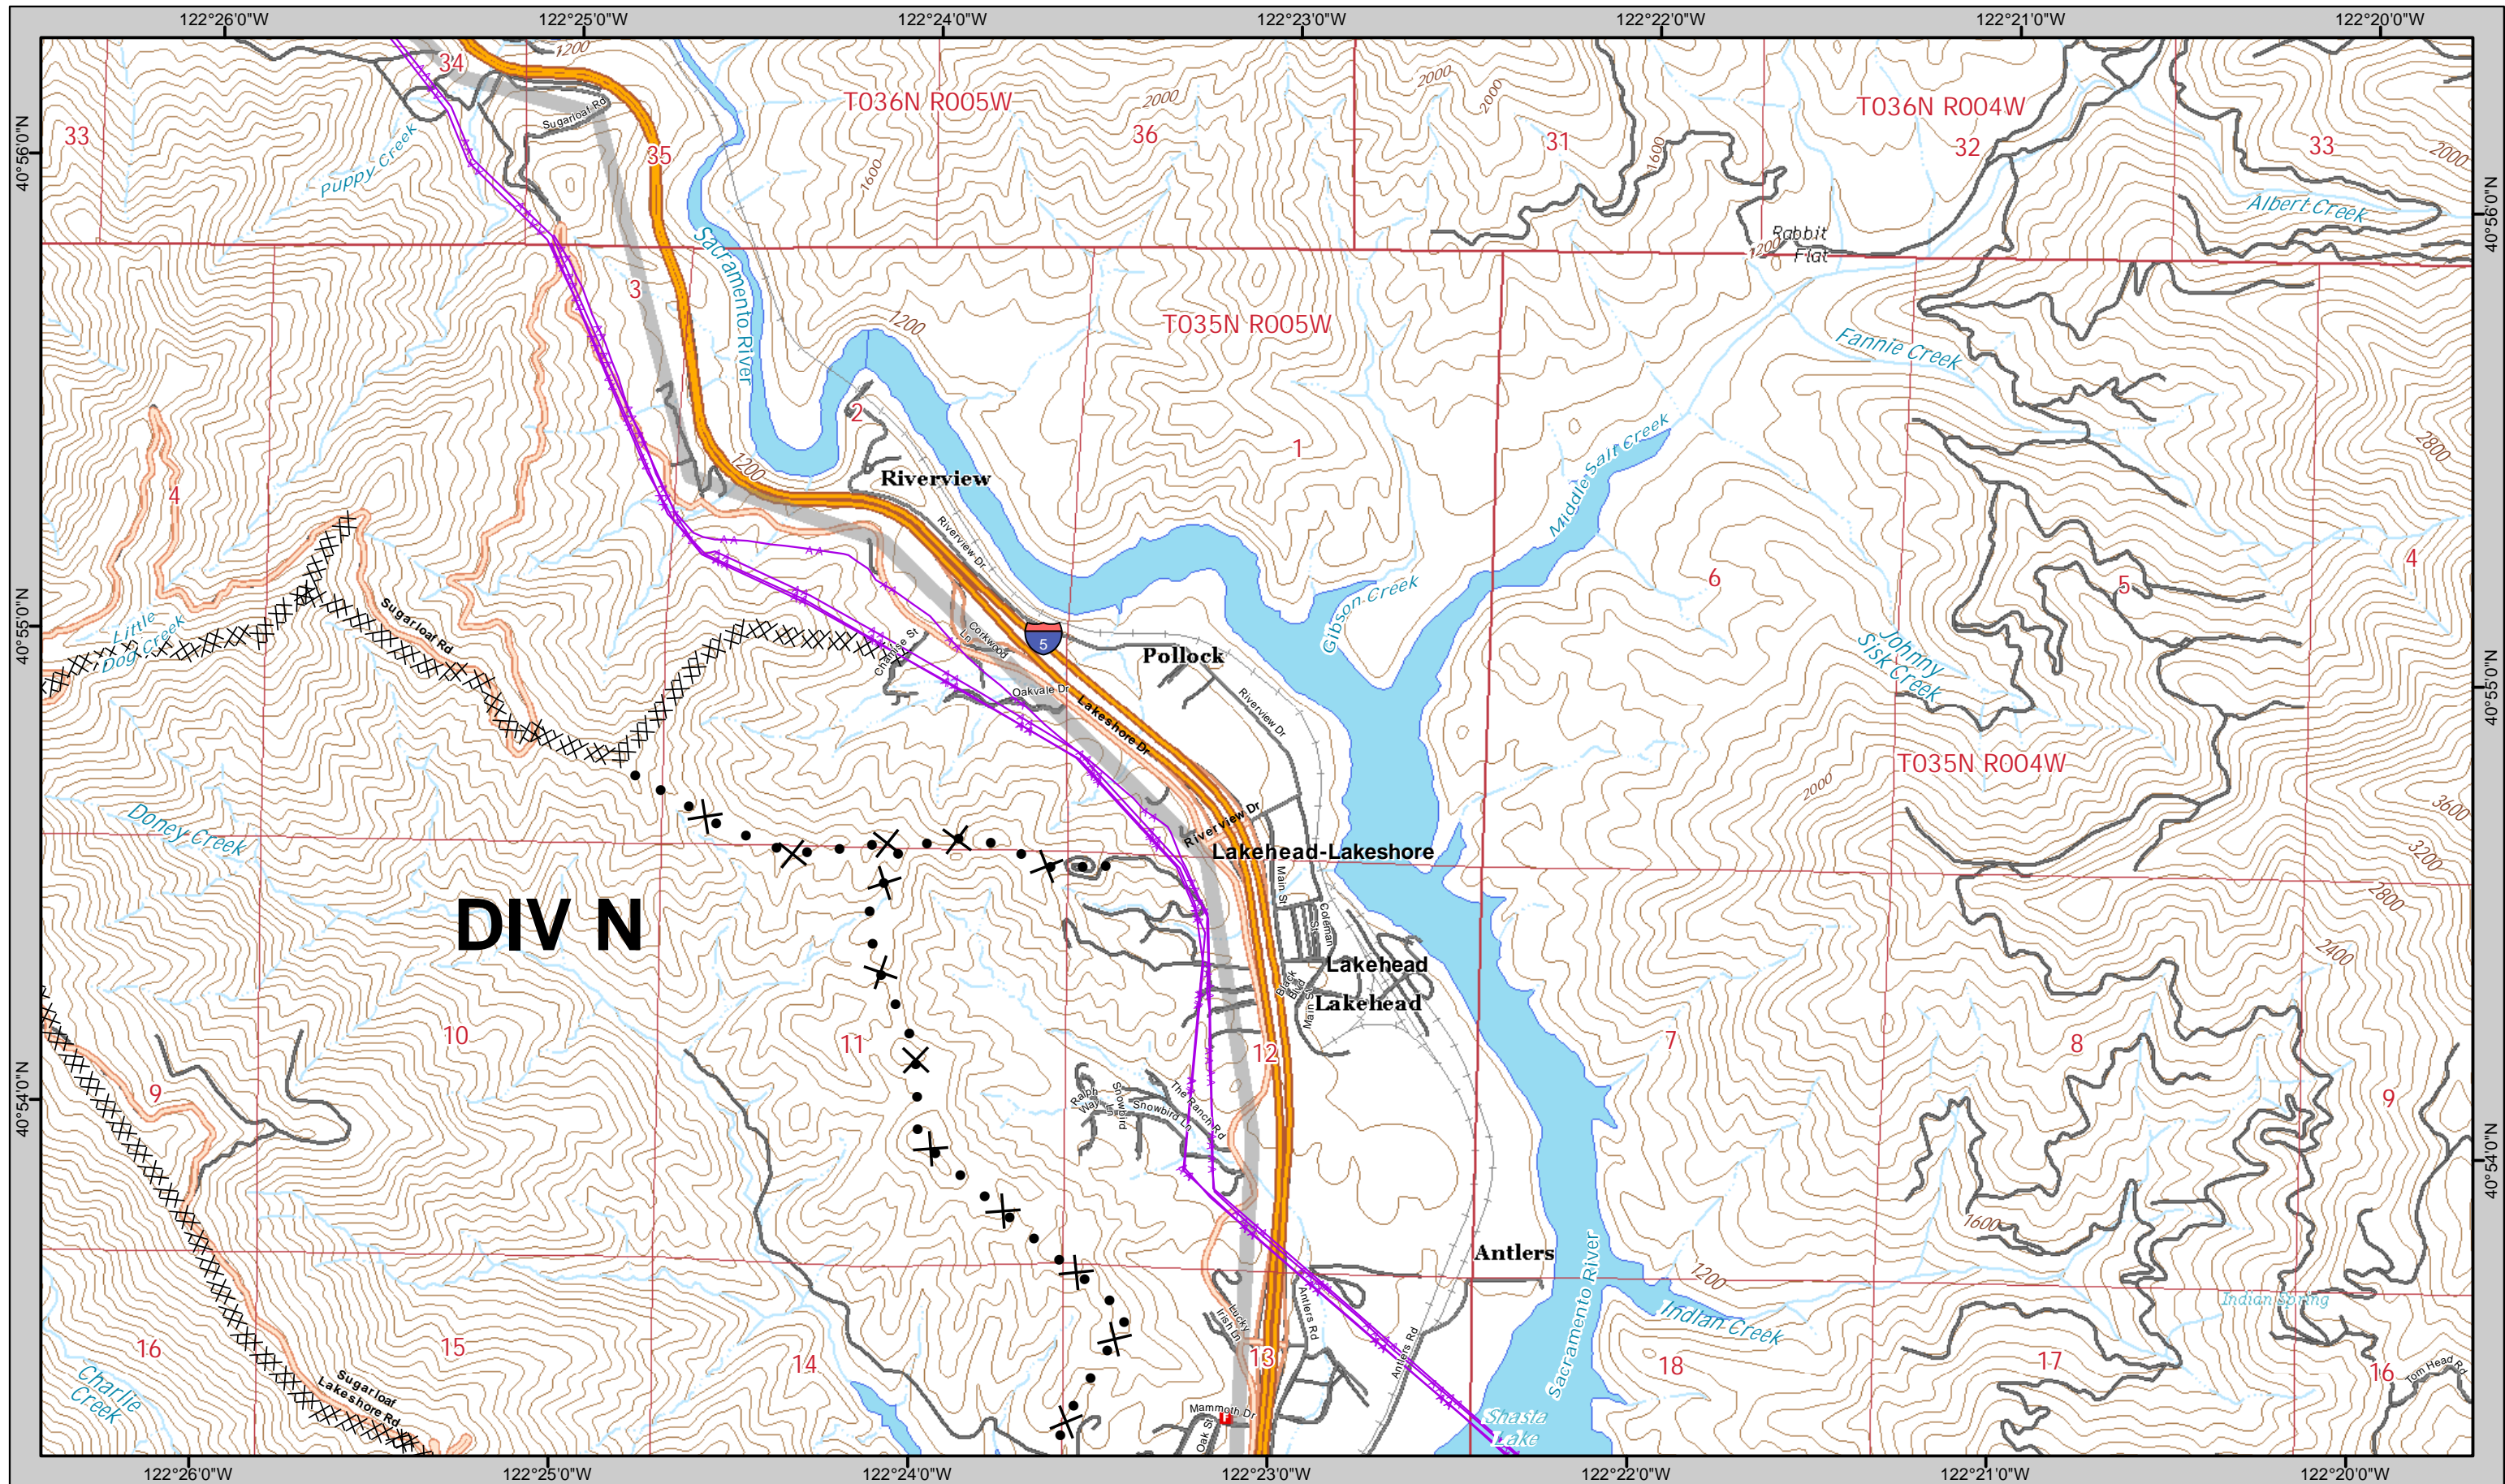

For standardized symbology see last page.

IAP MAP
August 23, 2018

CARR INCIDENT

4	5	6
7	8	9
12	13	14

- Mine Hazards
- Travel Routes
- SPI Waterholes
- SPI Clearcuts
- For standardized symbology see last page.

IAP MAP
August 23, 2018

5	6	
8	9	10
13	14	15

 Travel Routes  SPI Clearcuts

For standardized symbology see last page.

IAP MAP
August 23, 2018

CARR INCIDENT

6		
9	10	
14	15	

For standardized symbology see last page.

IAP MAP
August 23, 2018

CARR INCIDENT

		7
11	12	
16	17	

For standardized symbology see last page.

IAP MAP
August 23, 2018

	7	8
11	12	13
16	17	18

-  Mine Hazards
-  SPI Clearcuts
-  Travel Routes

For standardized symbology see last page.

IAP MAP
August 23, 2018

CARR INCIDENT

7	8	9
12	13	14
17	18	19

- SPI - Active Falling
- Travel Routes
- SPI Waterholes
- SPI Clearcuts

For standardized symbology see last page.

IAP MAP
August 23, 2018

8	9	10
13	14	15
18	19	20