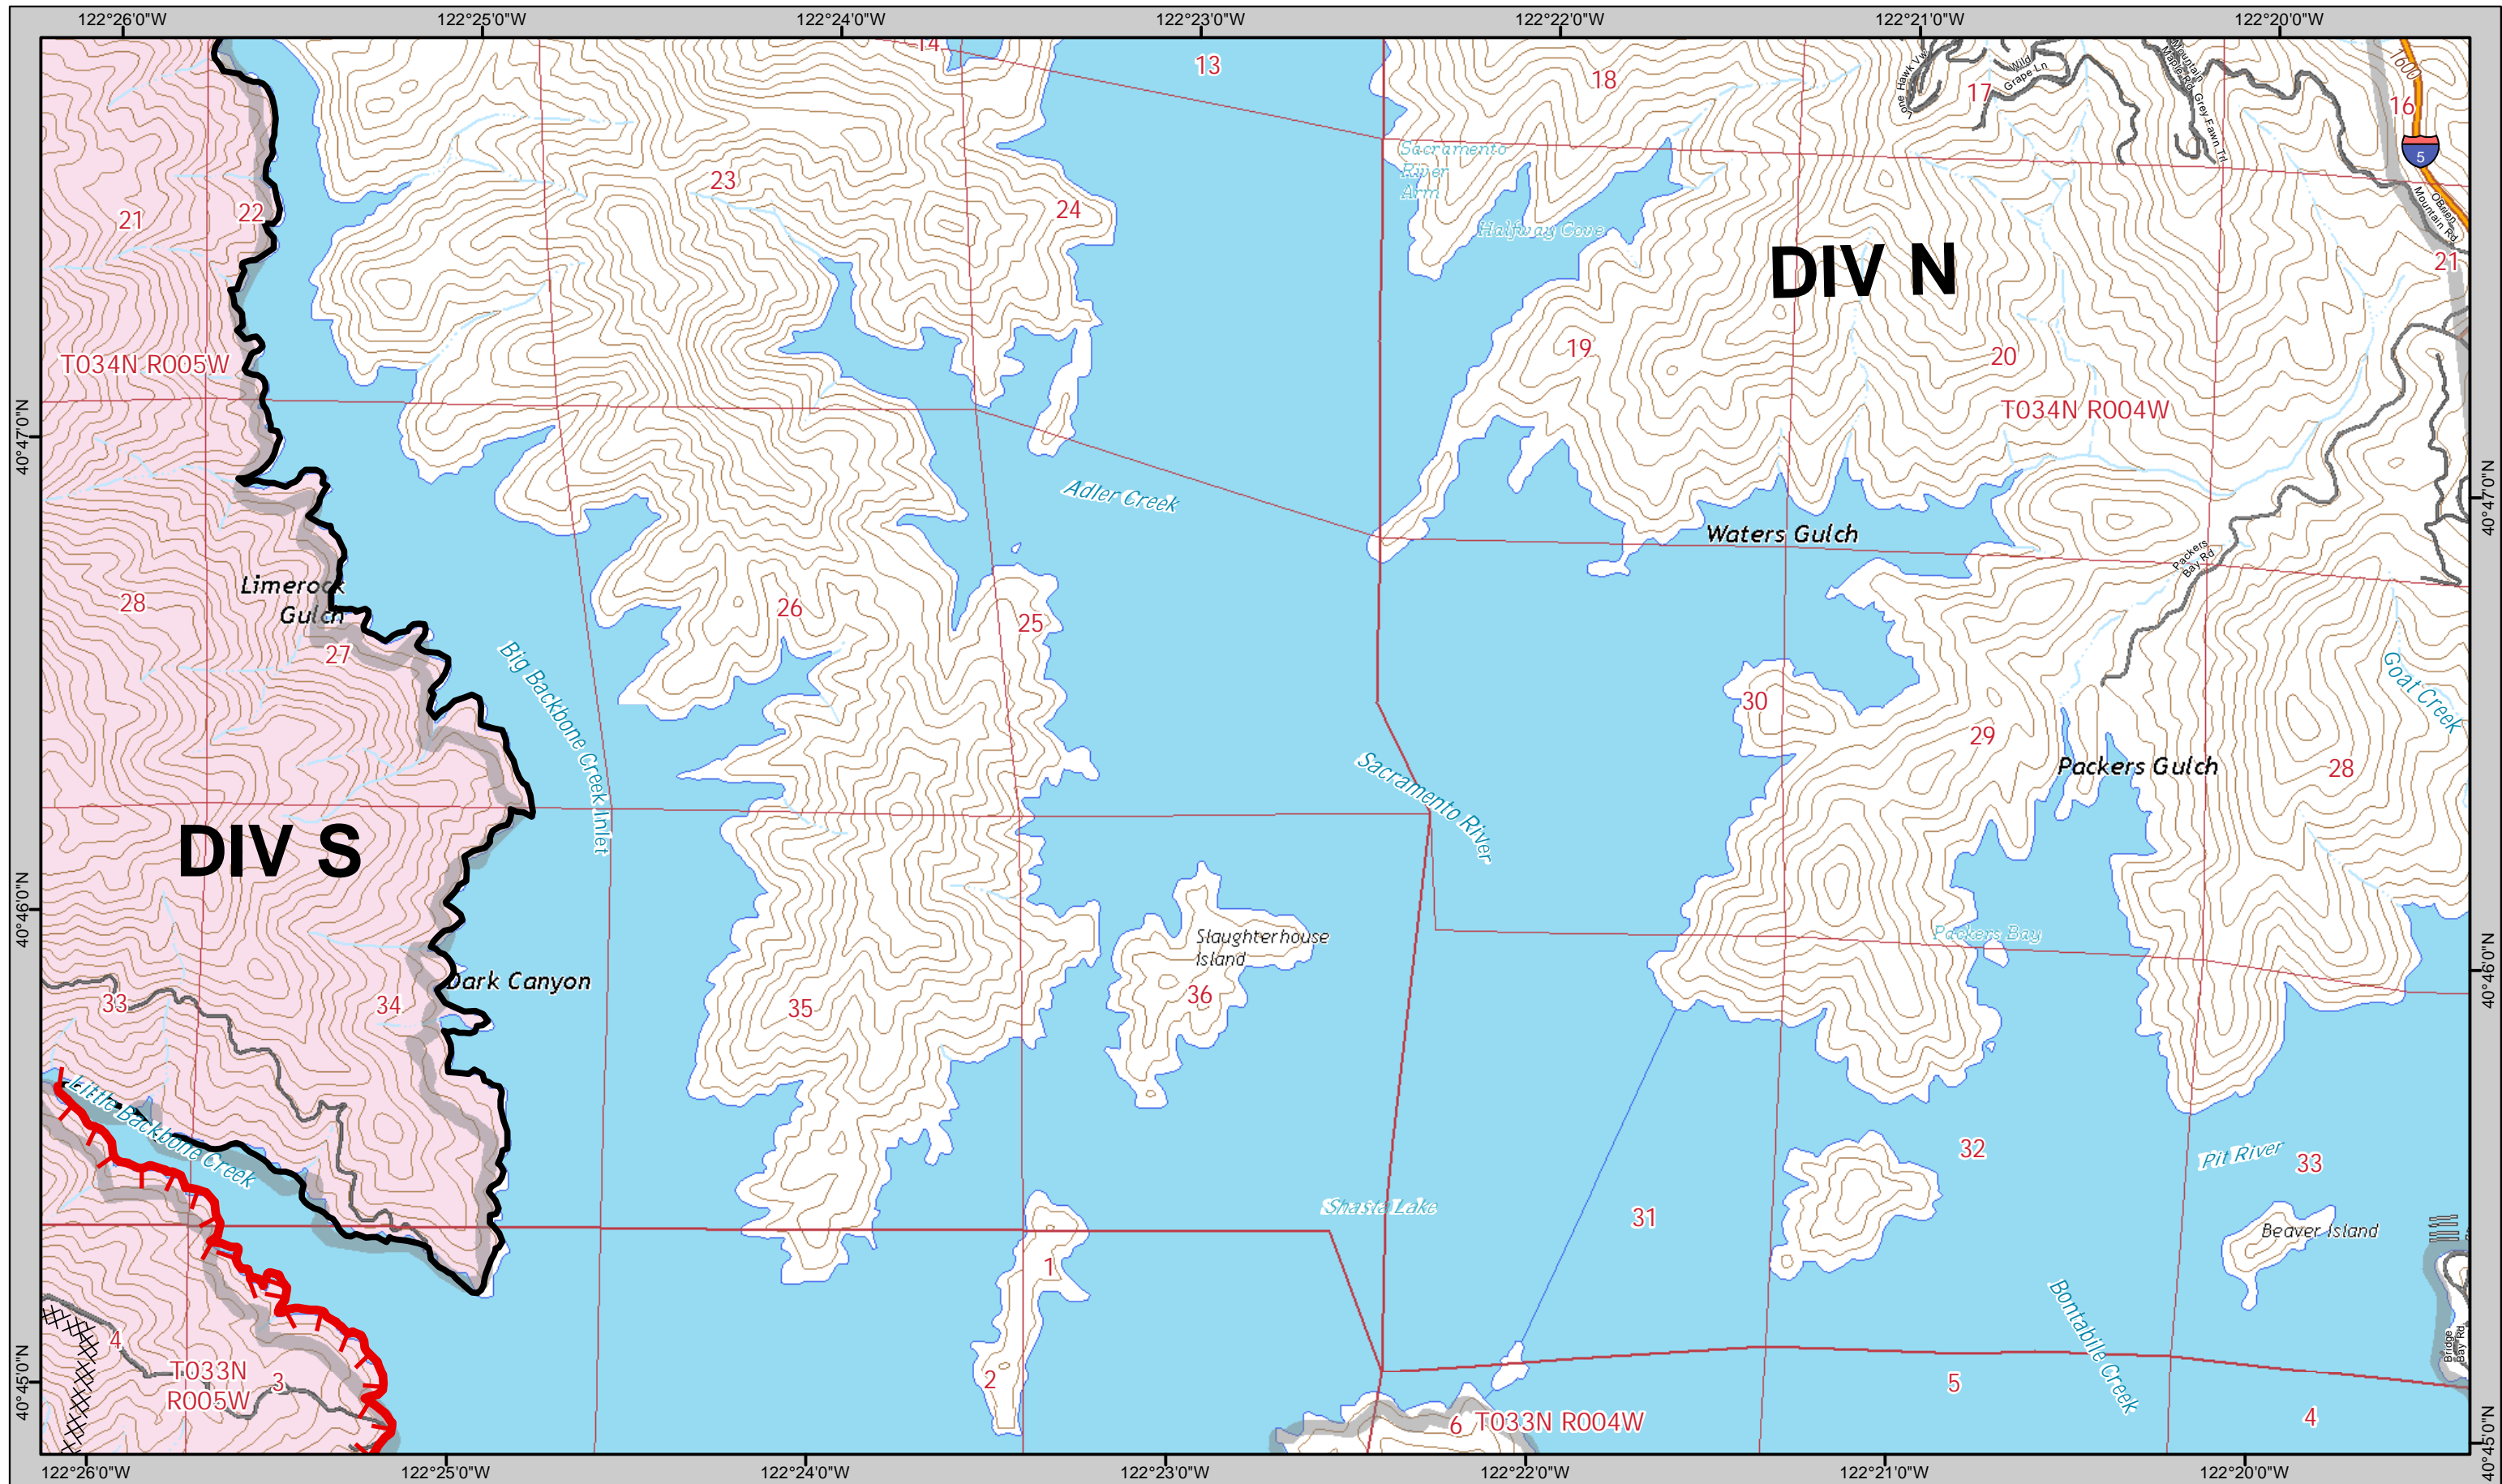

CARR INCIDENT

17	18	19
22	23	24
27	28	29

Travel Routes SPI Clearcuts

For standardized symbology see last page.

IAP MAP
August 23, 2018

18	19	20
23	24	25
28	29	30

- Mine Hazards
- Avoidance Area

For standardized symbology see last page.

IAP MAP
August 23, 2018

CARR INCIDENT

19	20
24	25
29	30

For standardized symbology see last page.

IAP MAP
August 23, 2018

21	22
26	27
31	32

-  Mine Hazards
-  Resource Area No Dozer Zone
-  SPI Waterholes For standardized symbology see last page.
-  SPI Clearcuts