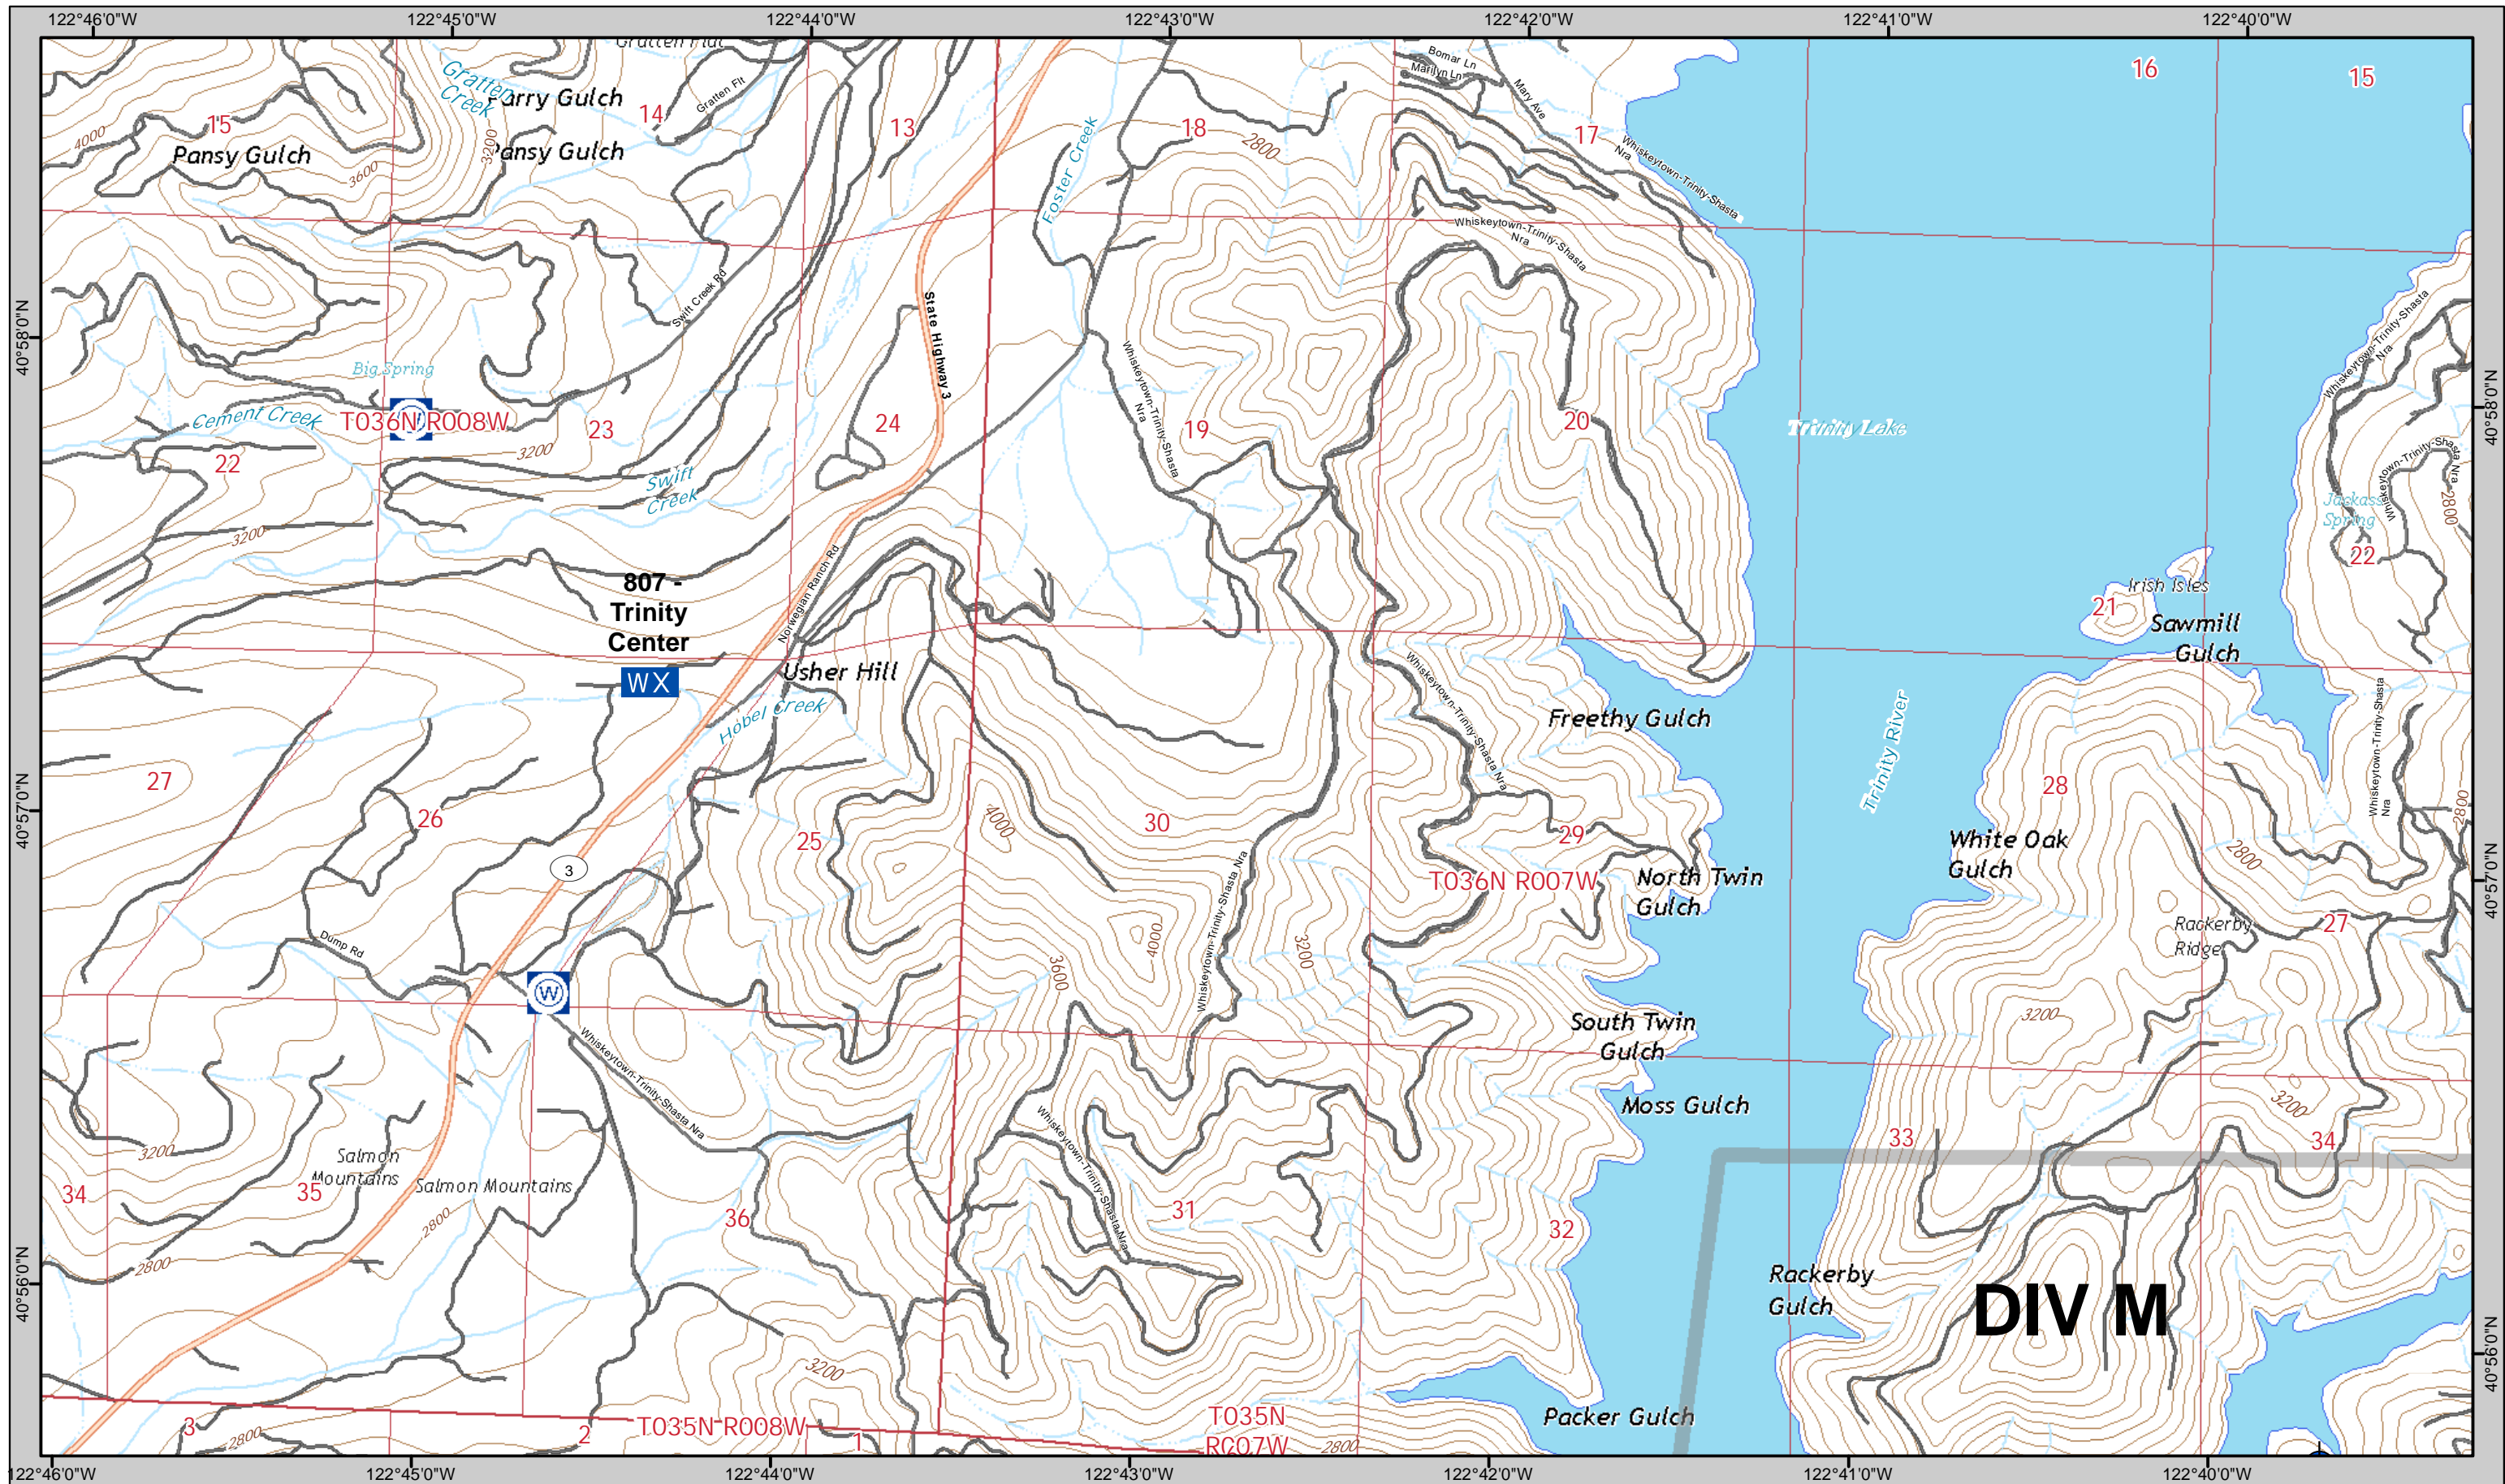

1	2
	4	5
	7	8

SPI Waterholes

For standardized symbology see last page.

IAP MAP
August 23, 2018