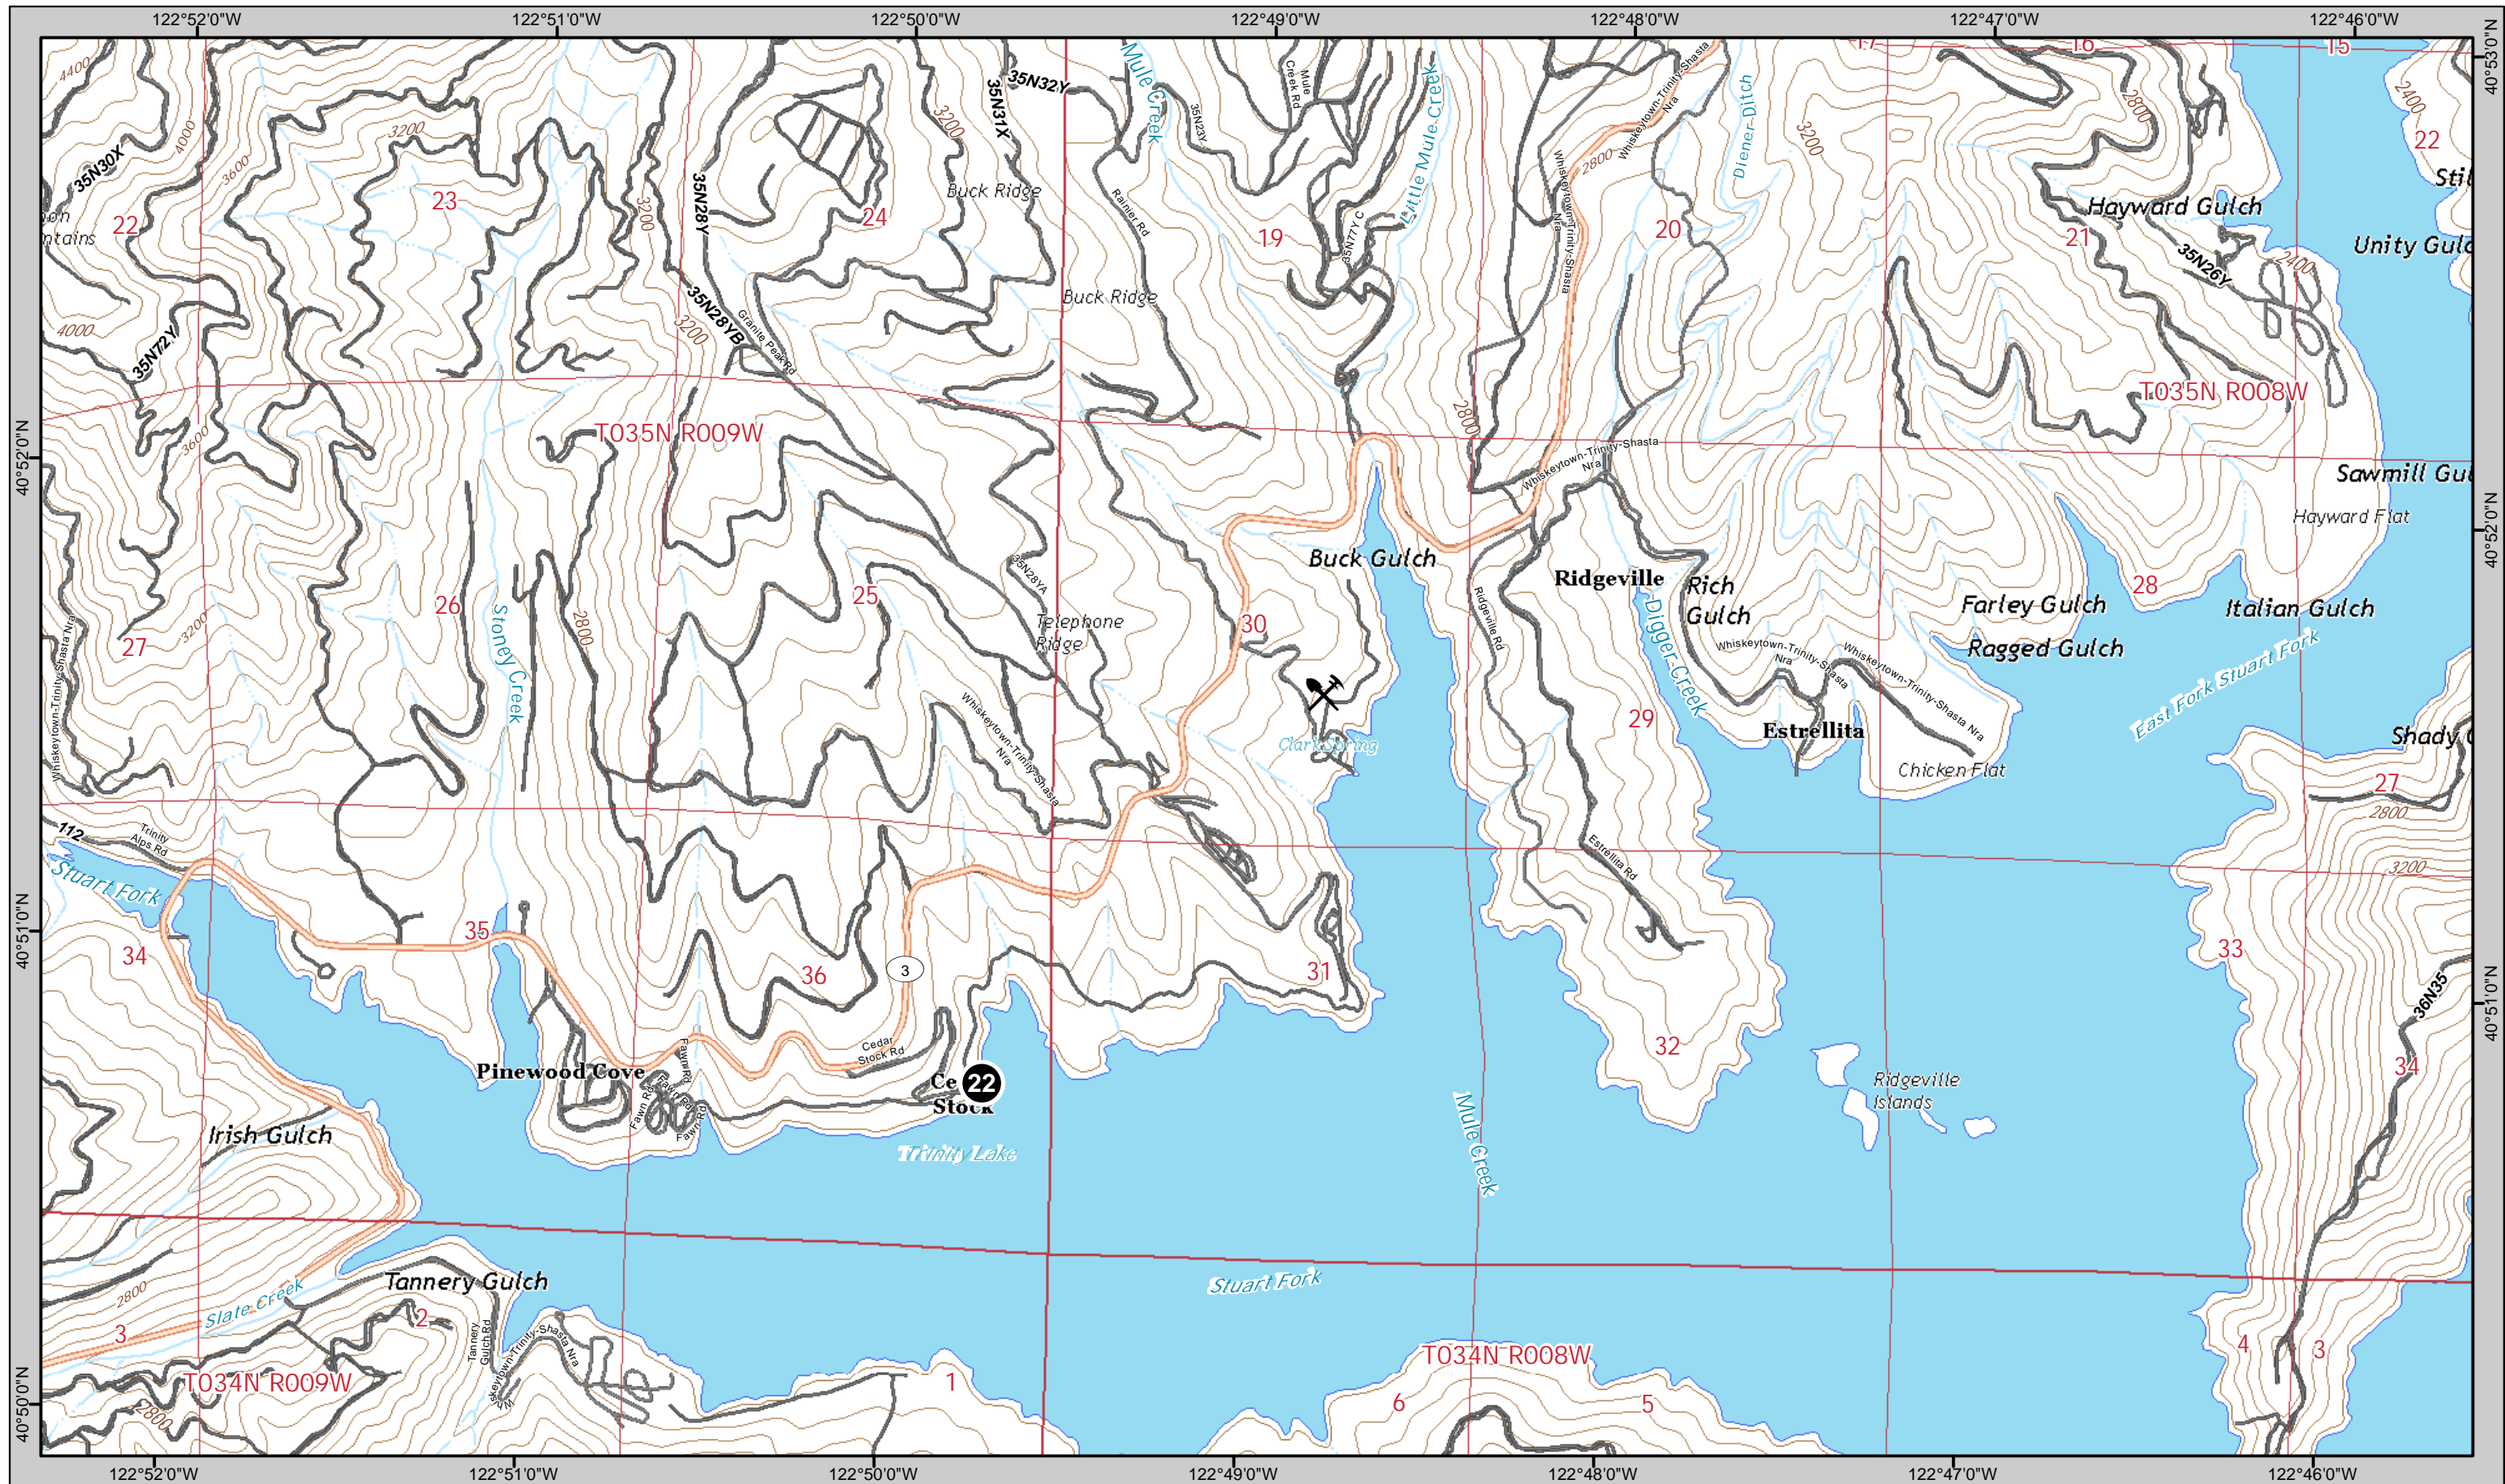

CARR INCIDENT

		7
11	12	
16	17	

For standardized symbology see last page.

IAP MAP
August 23, 2018