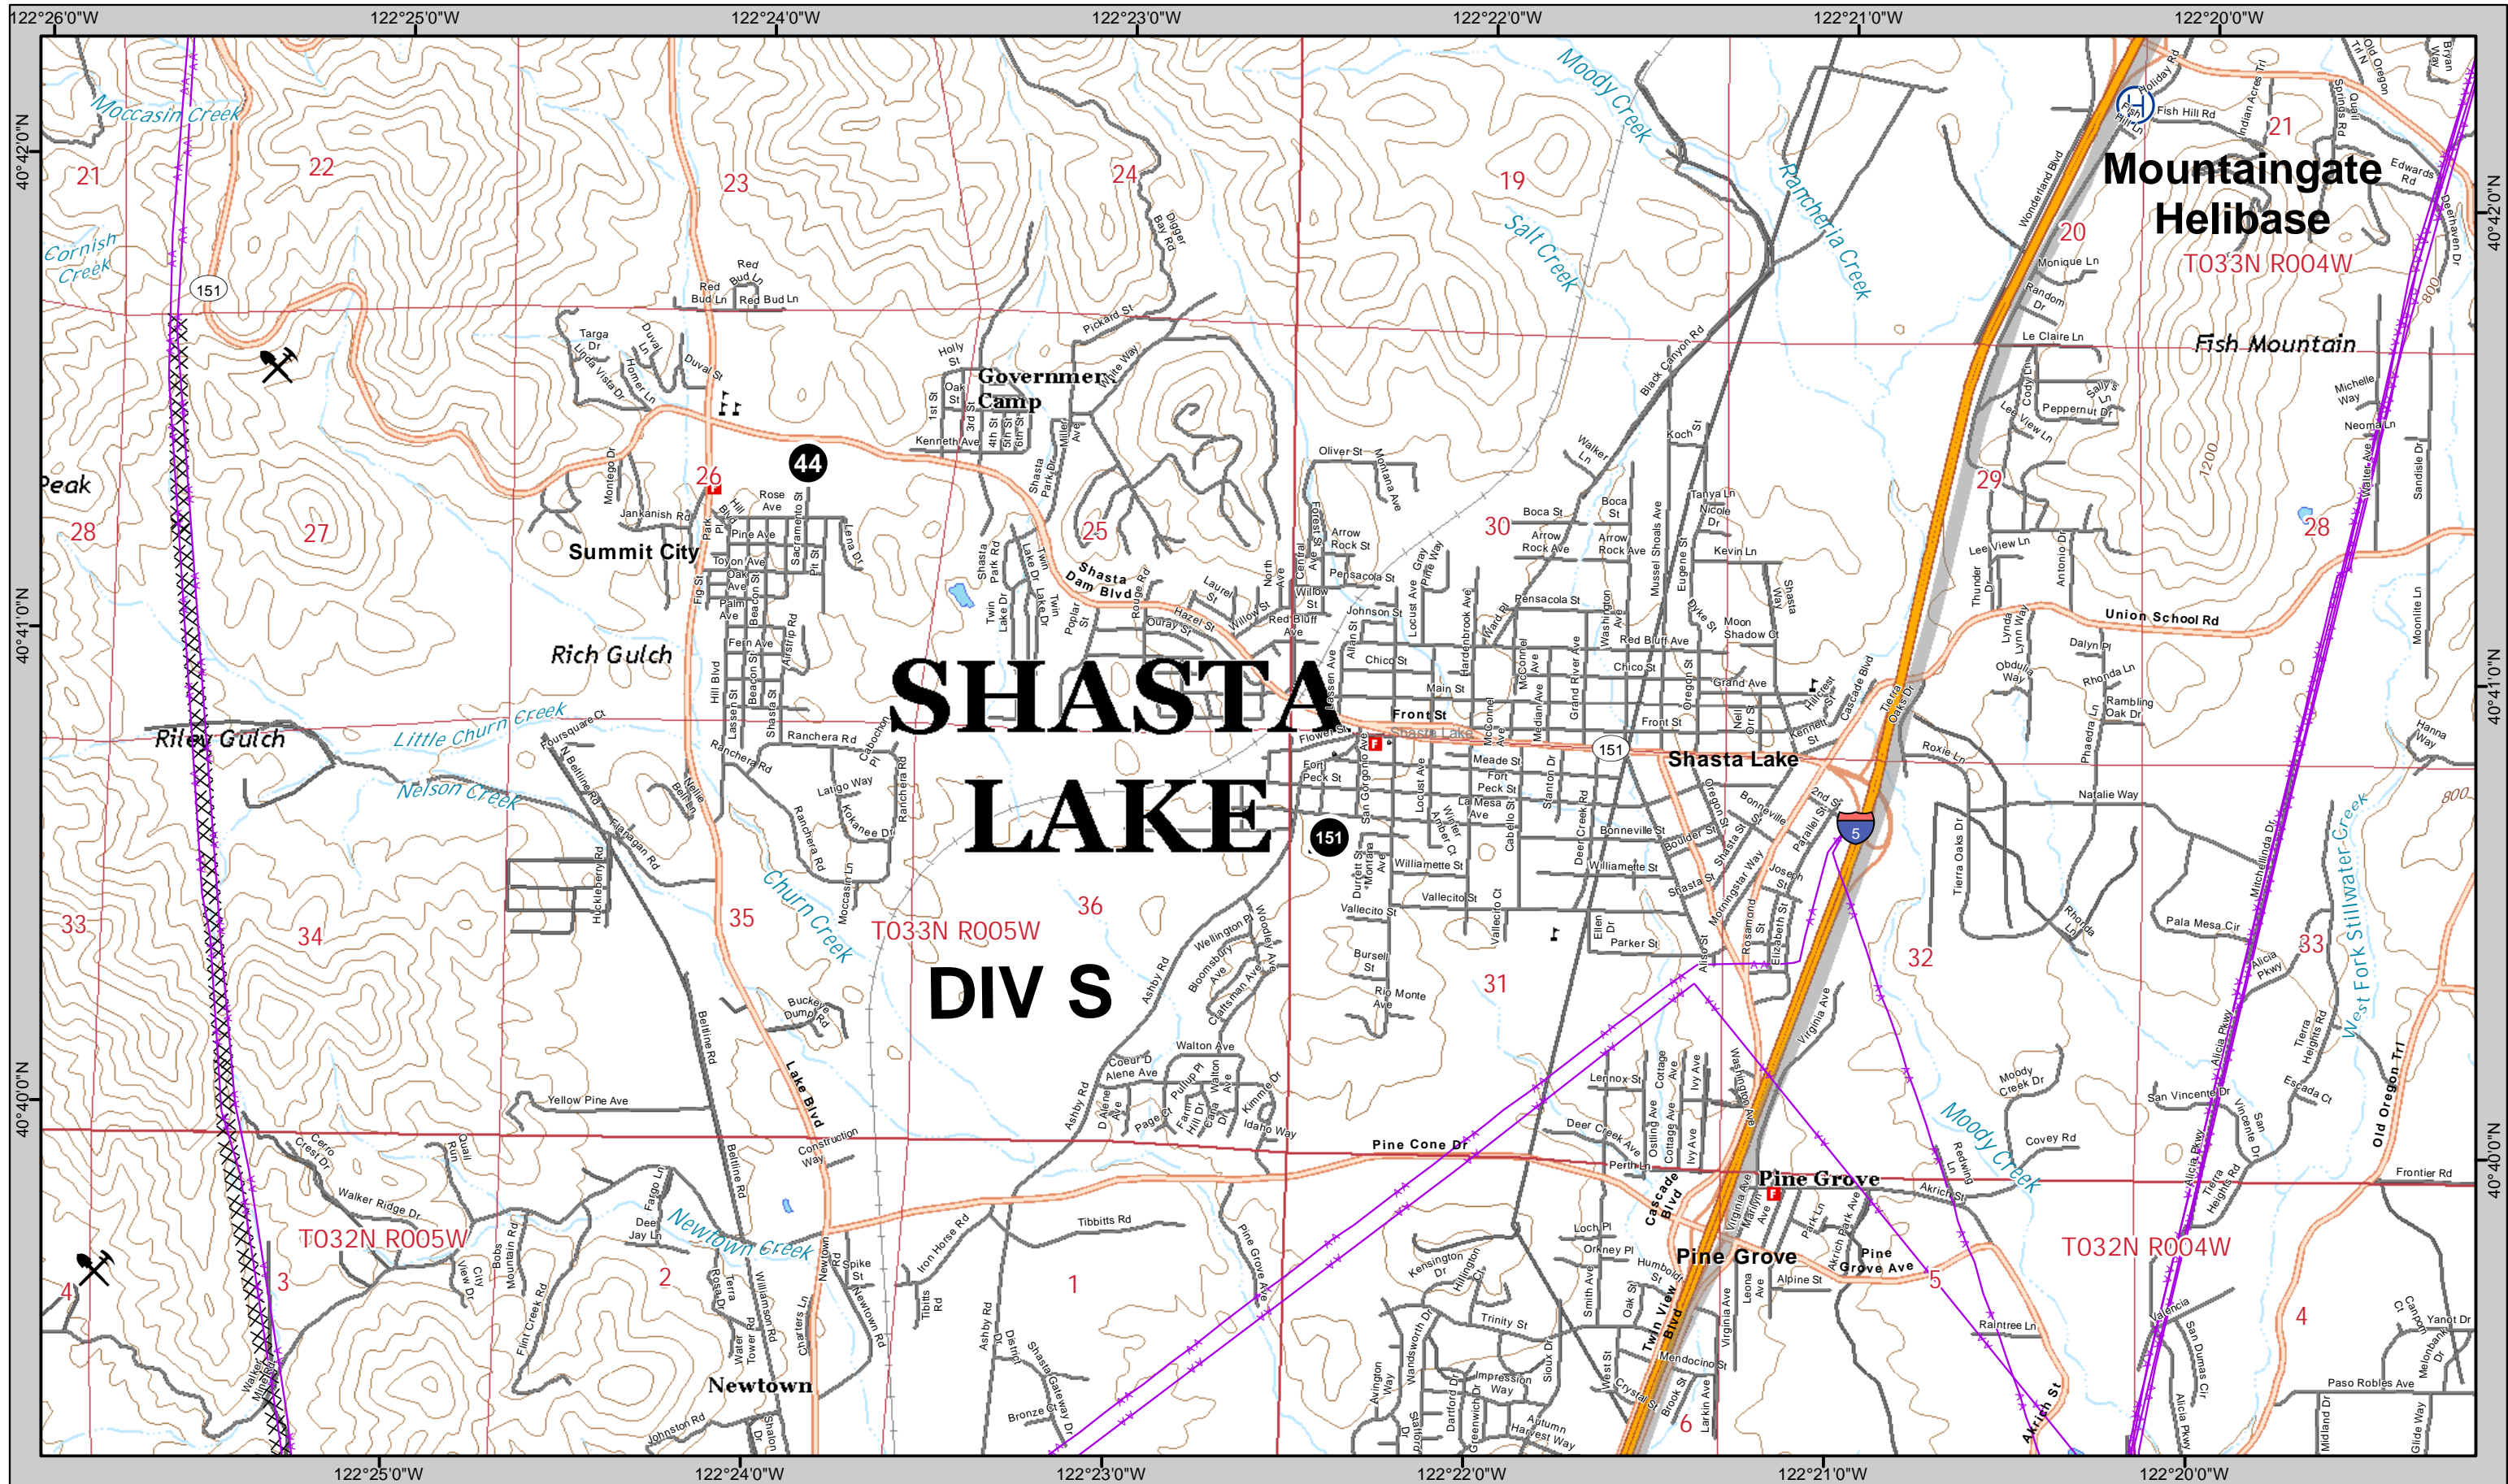

29	30
34	35
39	40

For standardized symbology see last page.