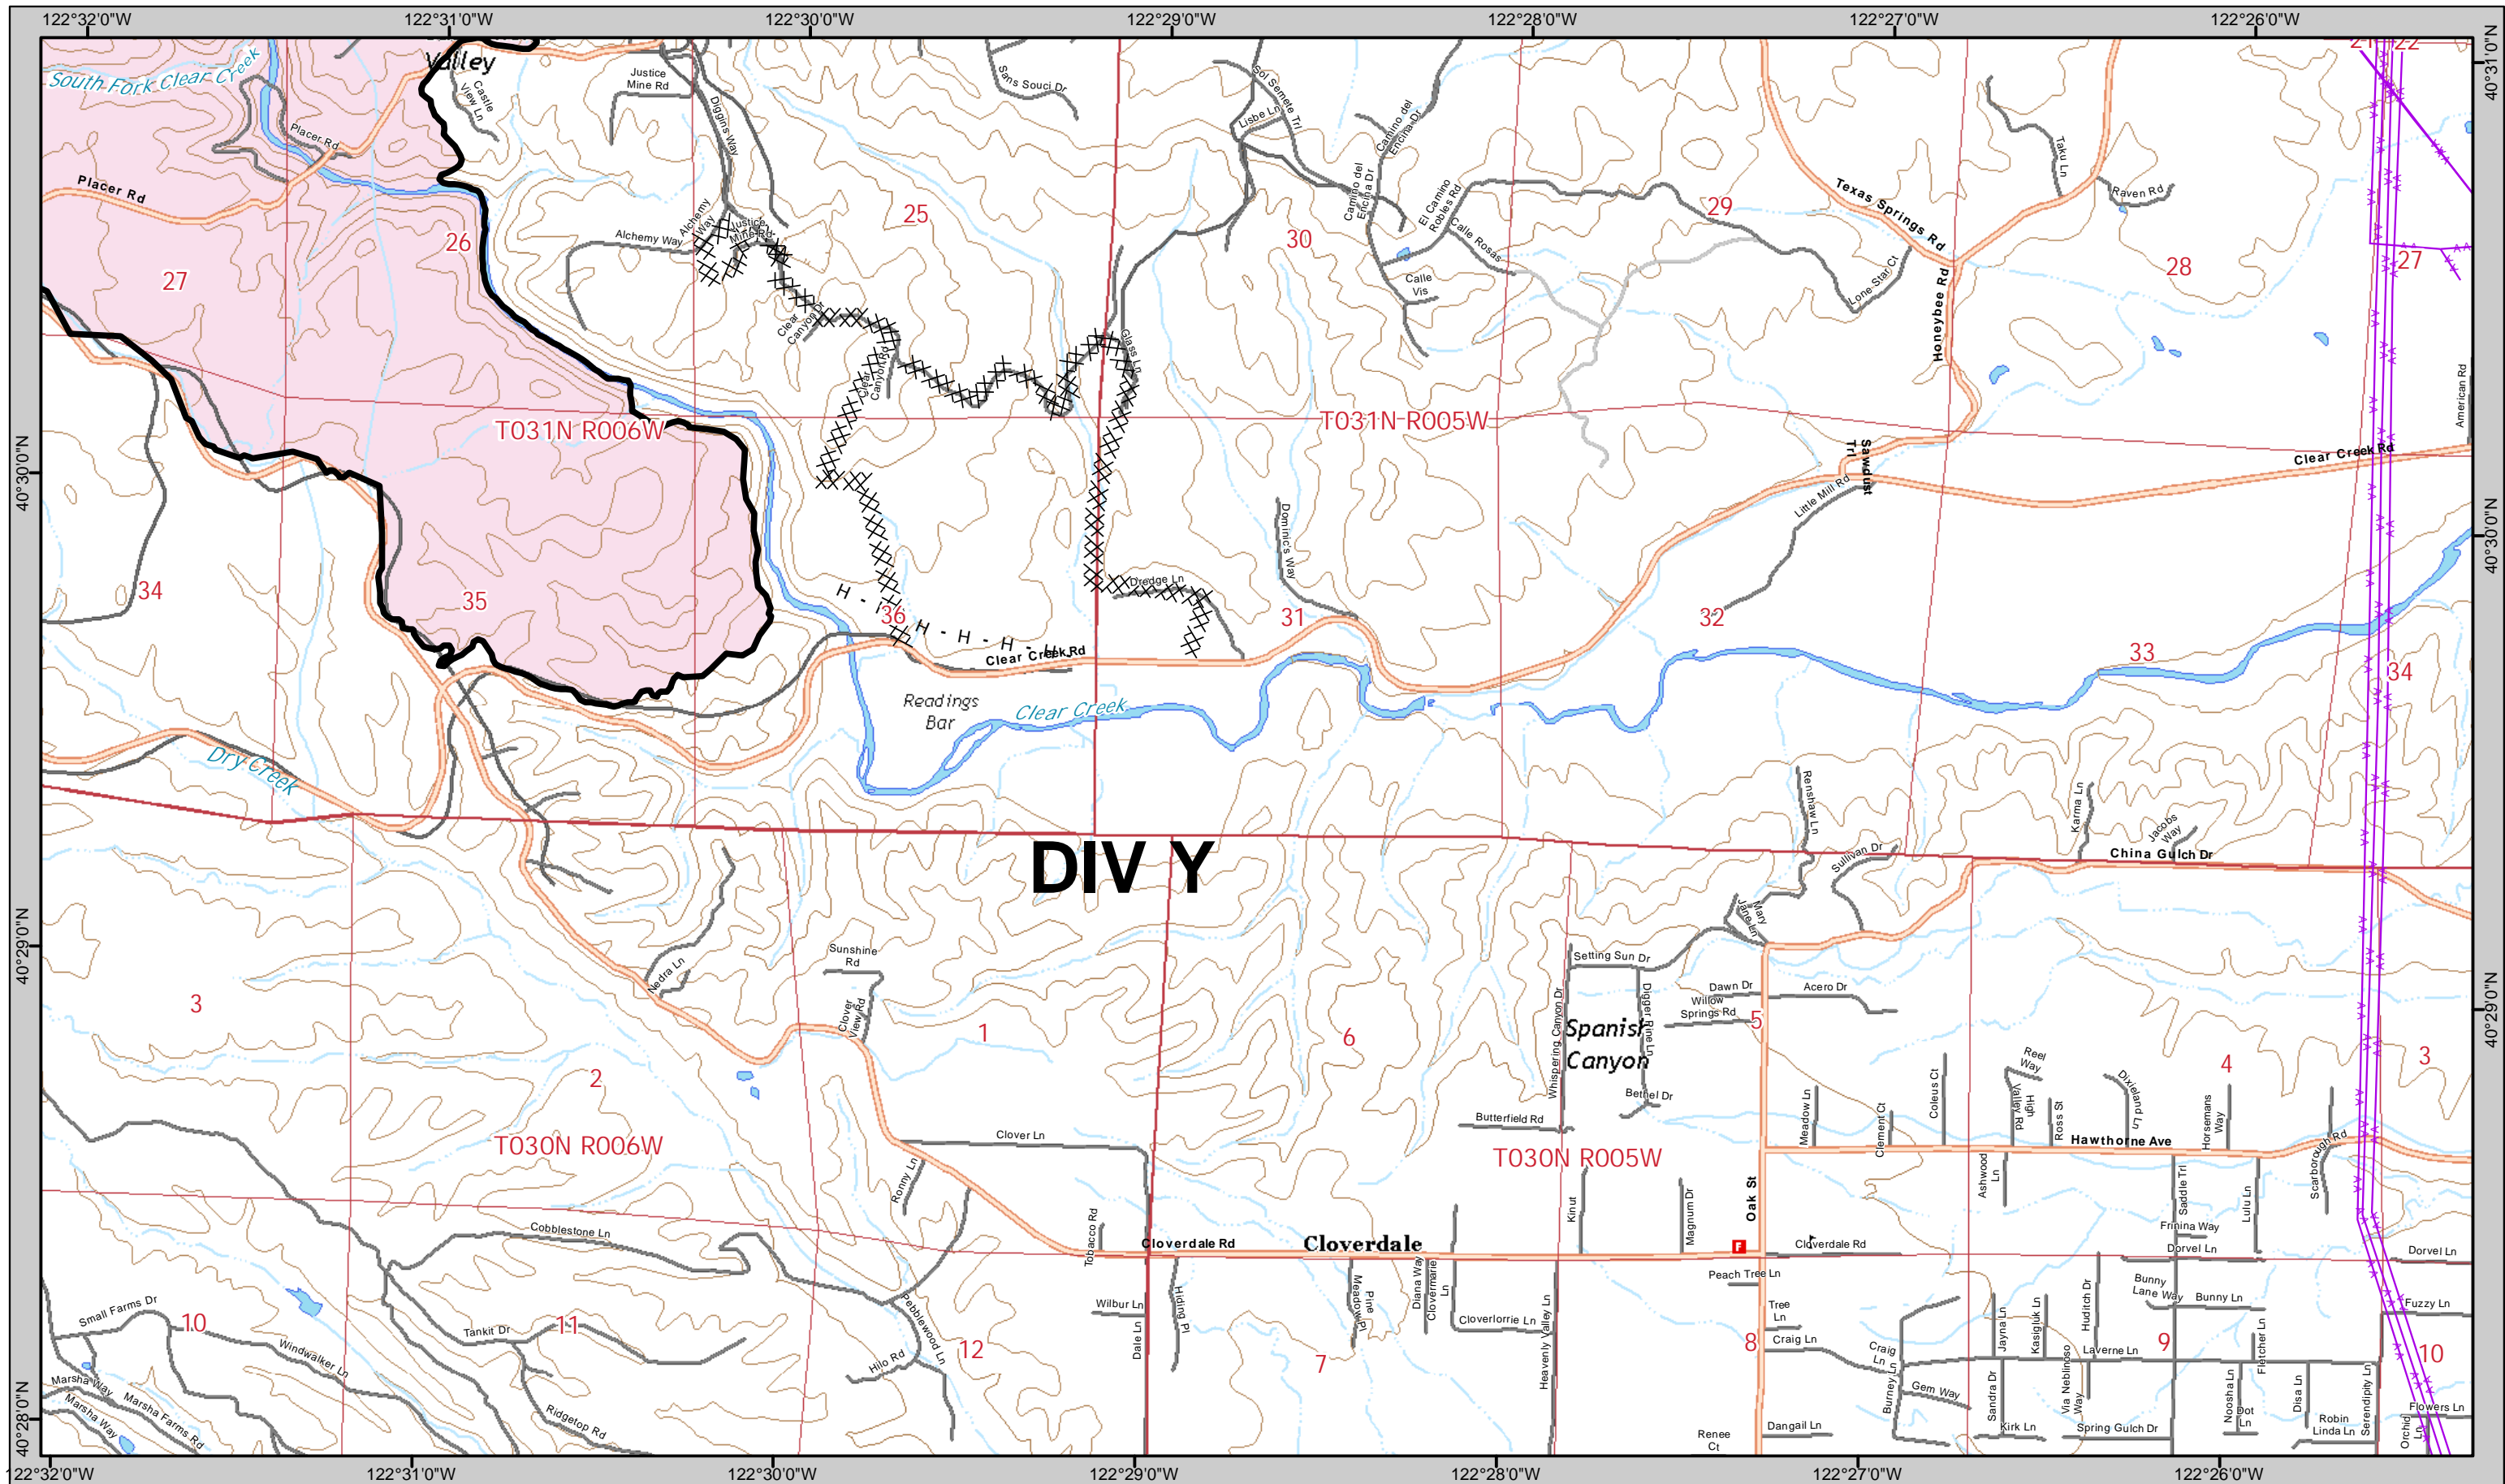

CARR INCIDENT

DIV Y

47	48
50	51
52	

For standardized symbology see last page.

IAP MAP
August 23, 2018