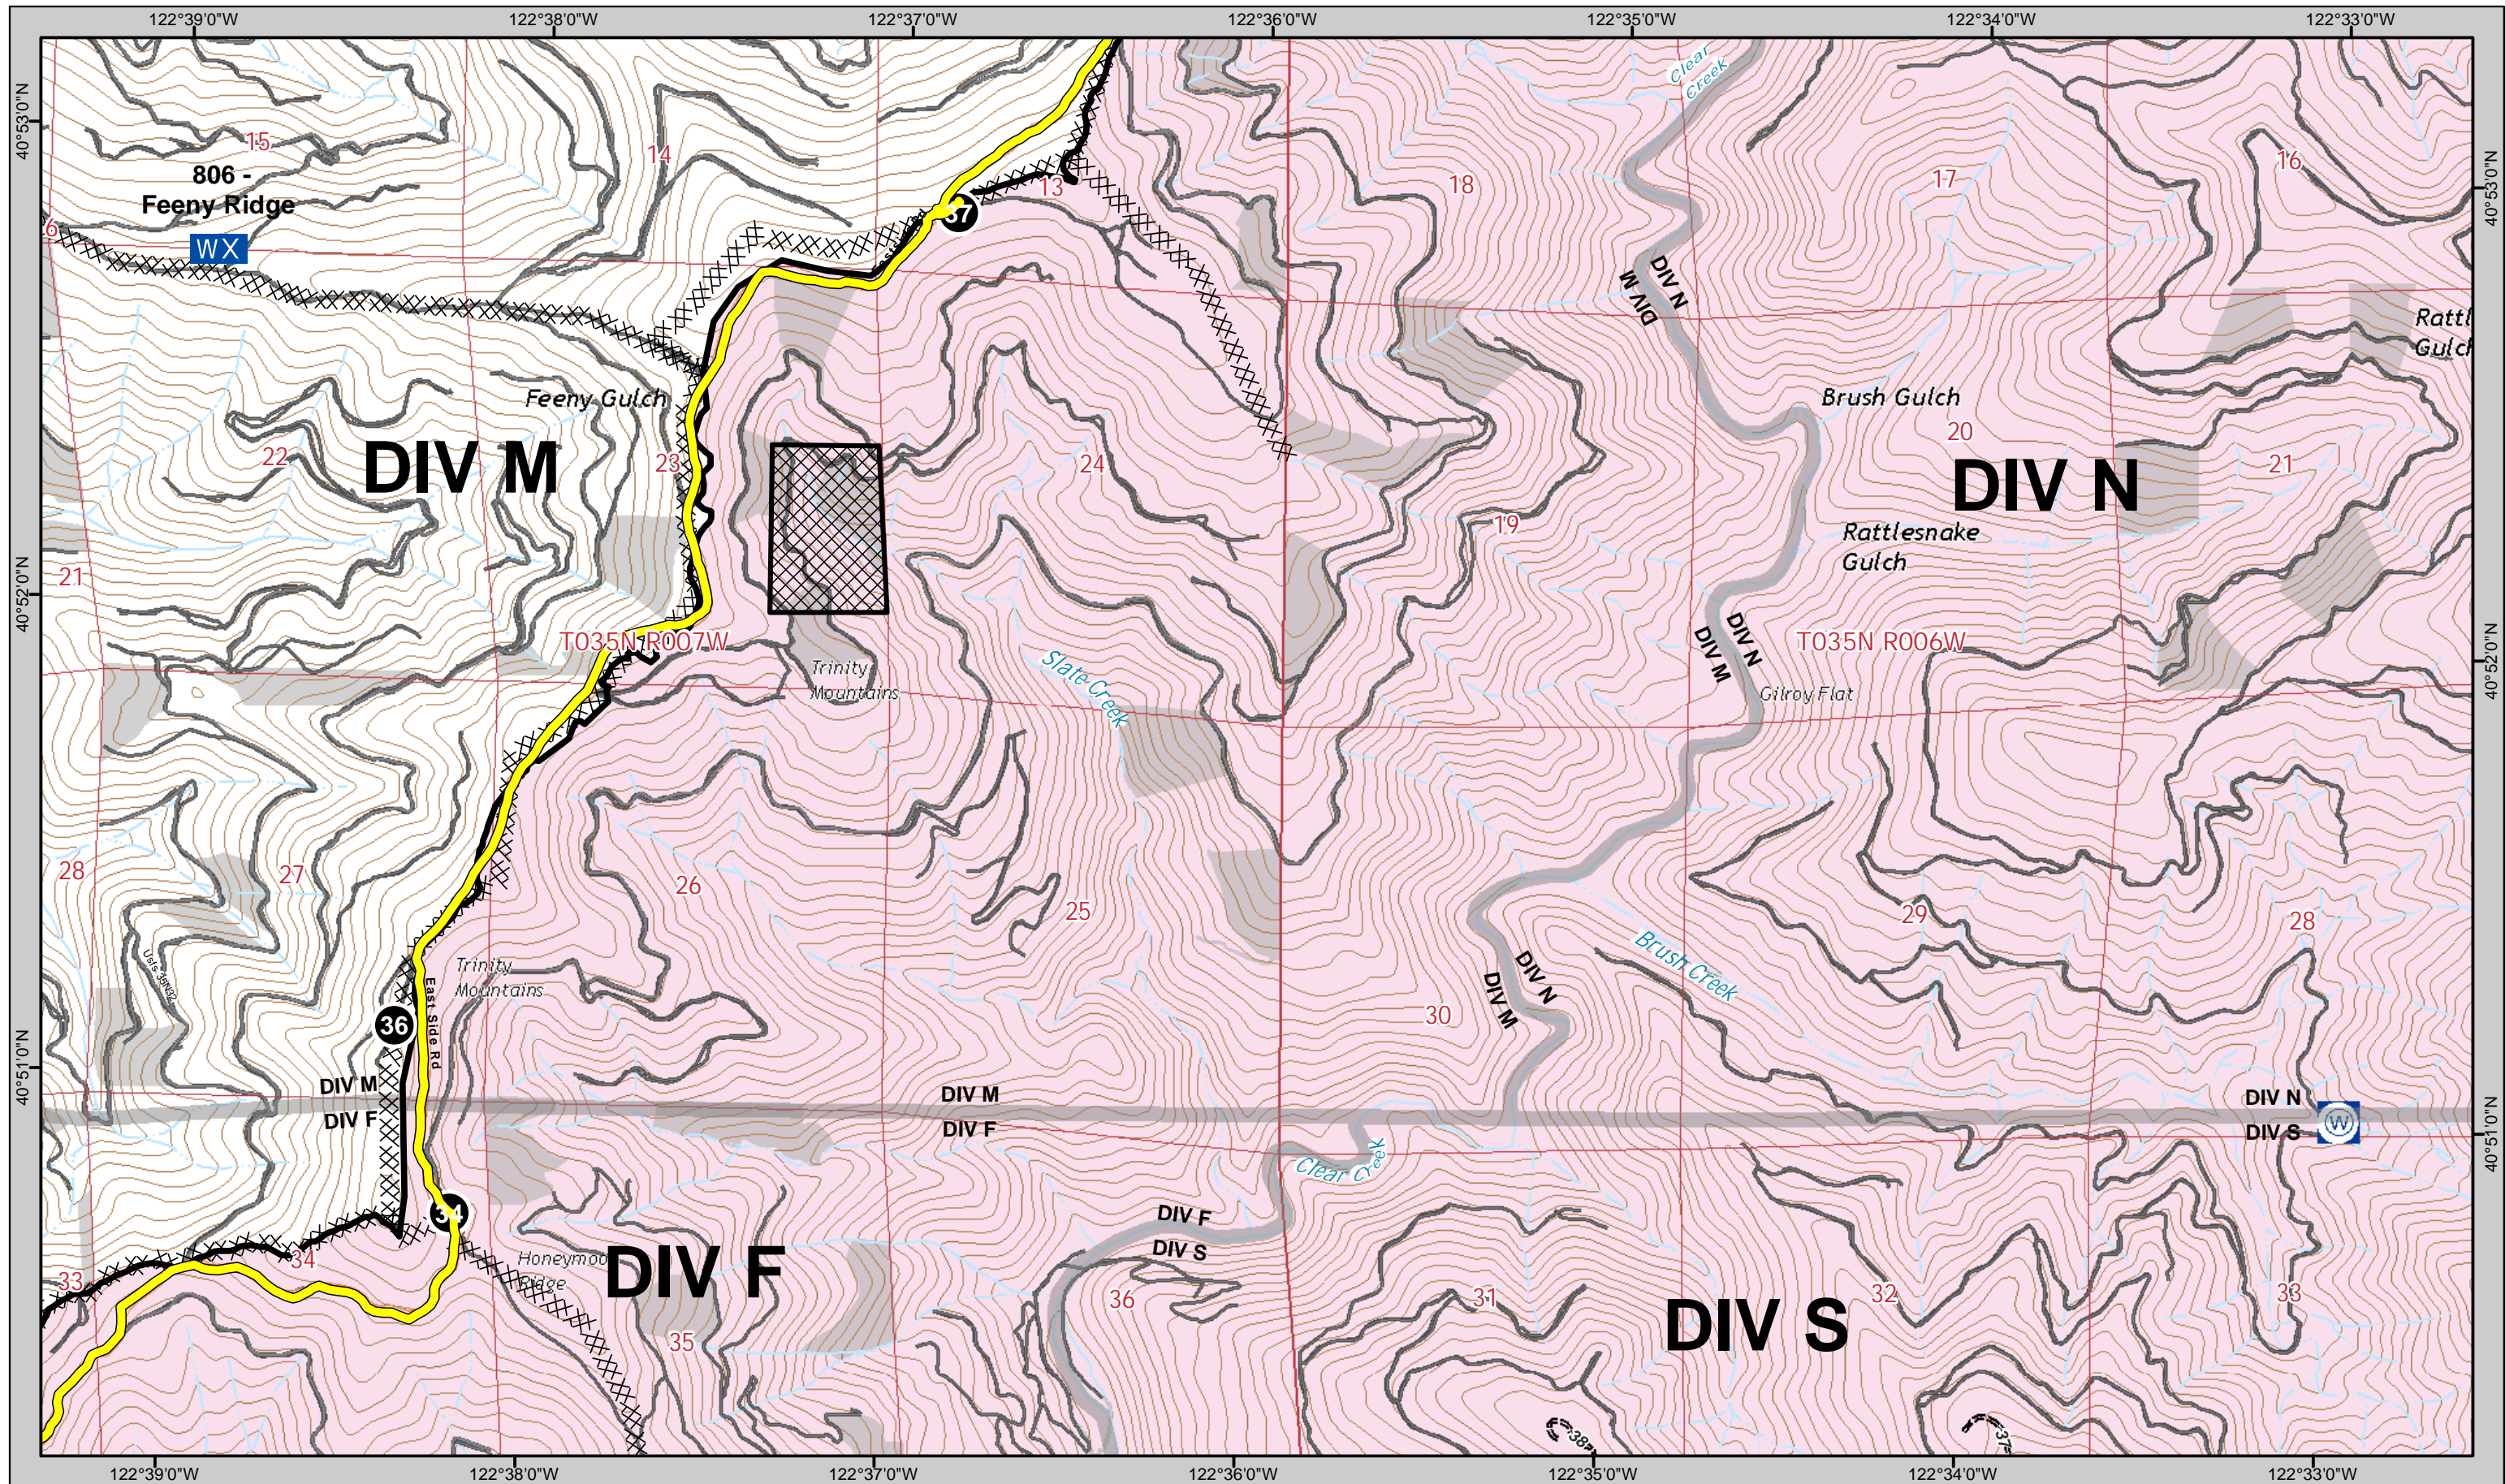

IAP MAP
August 23, 2018

5	6	
8	9	10
13	14	15

 Travel Routes  SPI Clearcuts

For standardized symbology see last page.

IAP MAP
August 23, 2018

CARR INCIDENT

6		
9	10	
14	15	

For standardized symbology see last page.

IAP MAP
August 23, 2018

CARR INCIDENT

		7
11	12	
16	17	

For standardized symbology see last page.

IAP MAP
August 23, 2018

	7	8
11	12	13
16	17	18

-  Mine Hazards
-  SPI Clearcuts
-  Travel Routes

For standardized symbology see last page.

IAP MAP
August 23, 2018

CARR INCIDENT

7	8	9
12	13	14
17	18	19

- SPI - Active Falling
- Travel Routes
- SPI Waterholes
- SPI Clearcuts

For standardized symbology see last page.

IAP MAP
August 23, 2018

8	9	10
13	14	15
18	19	20

Mine Hazards

SPI Clearcuts

For standardized symbology see last page.

IAP MAP
August 23, 2018

CARR INCIDENT

11	12	13
16	17	18
21	22	23

-  Bear Den
-  Travel Routes

-  SPI Clearcuts