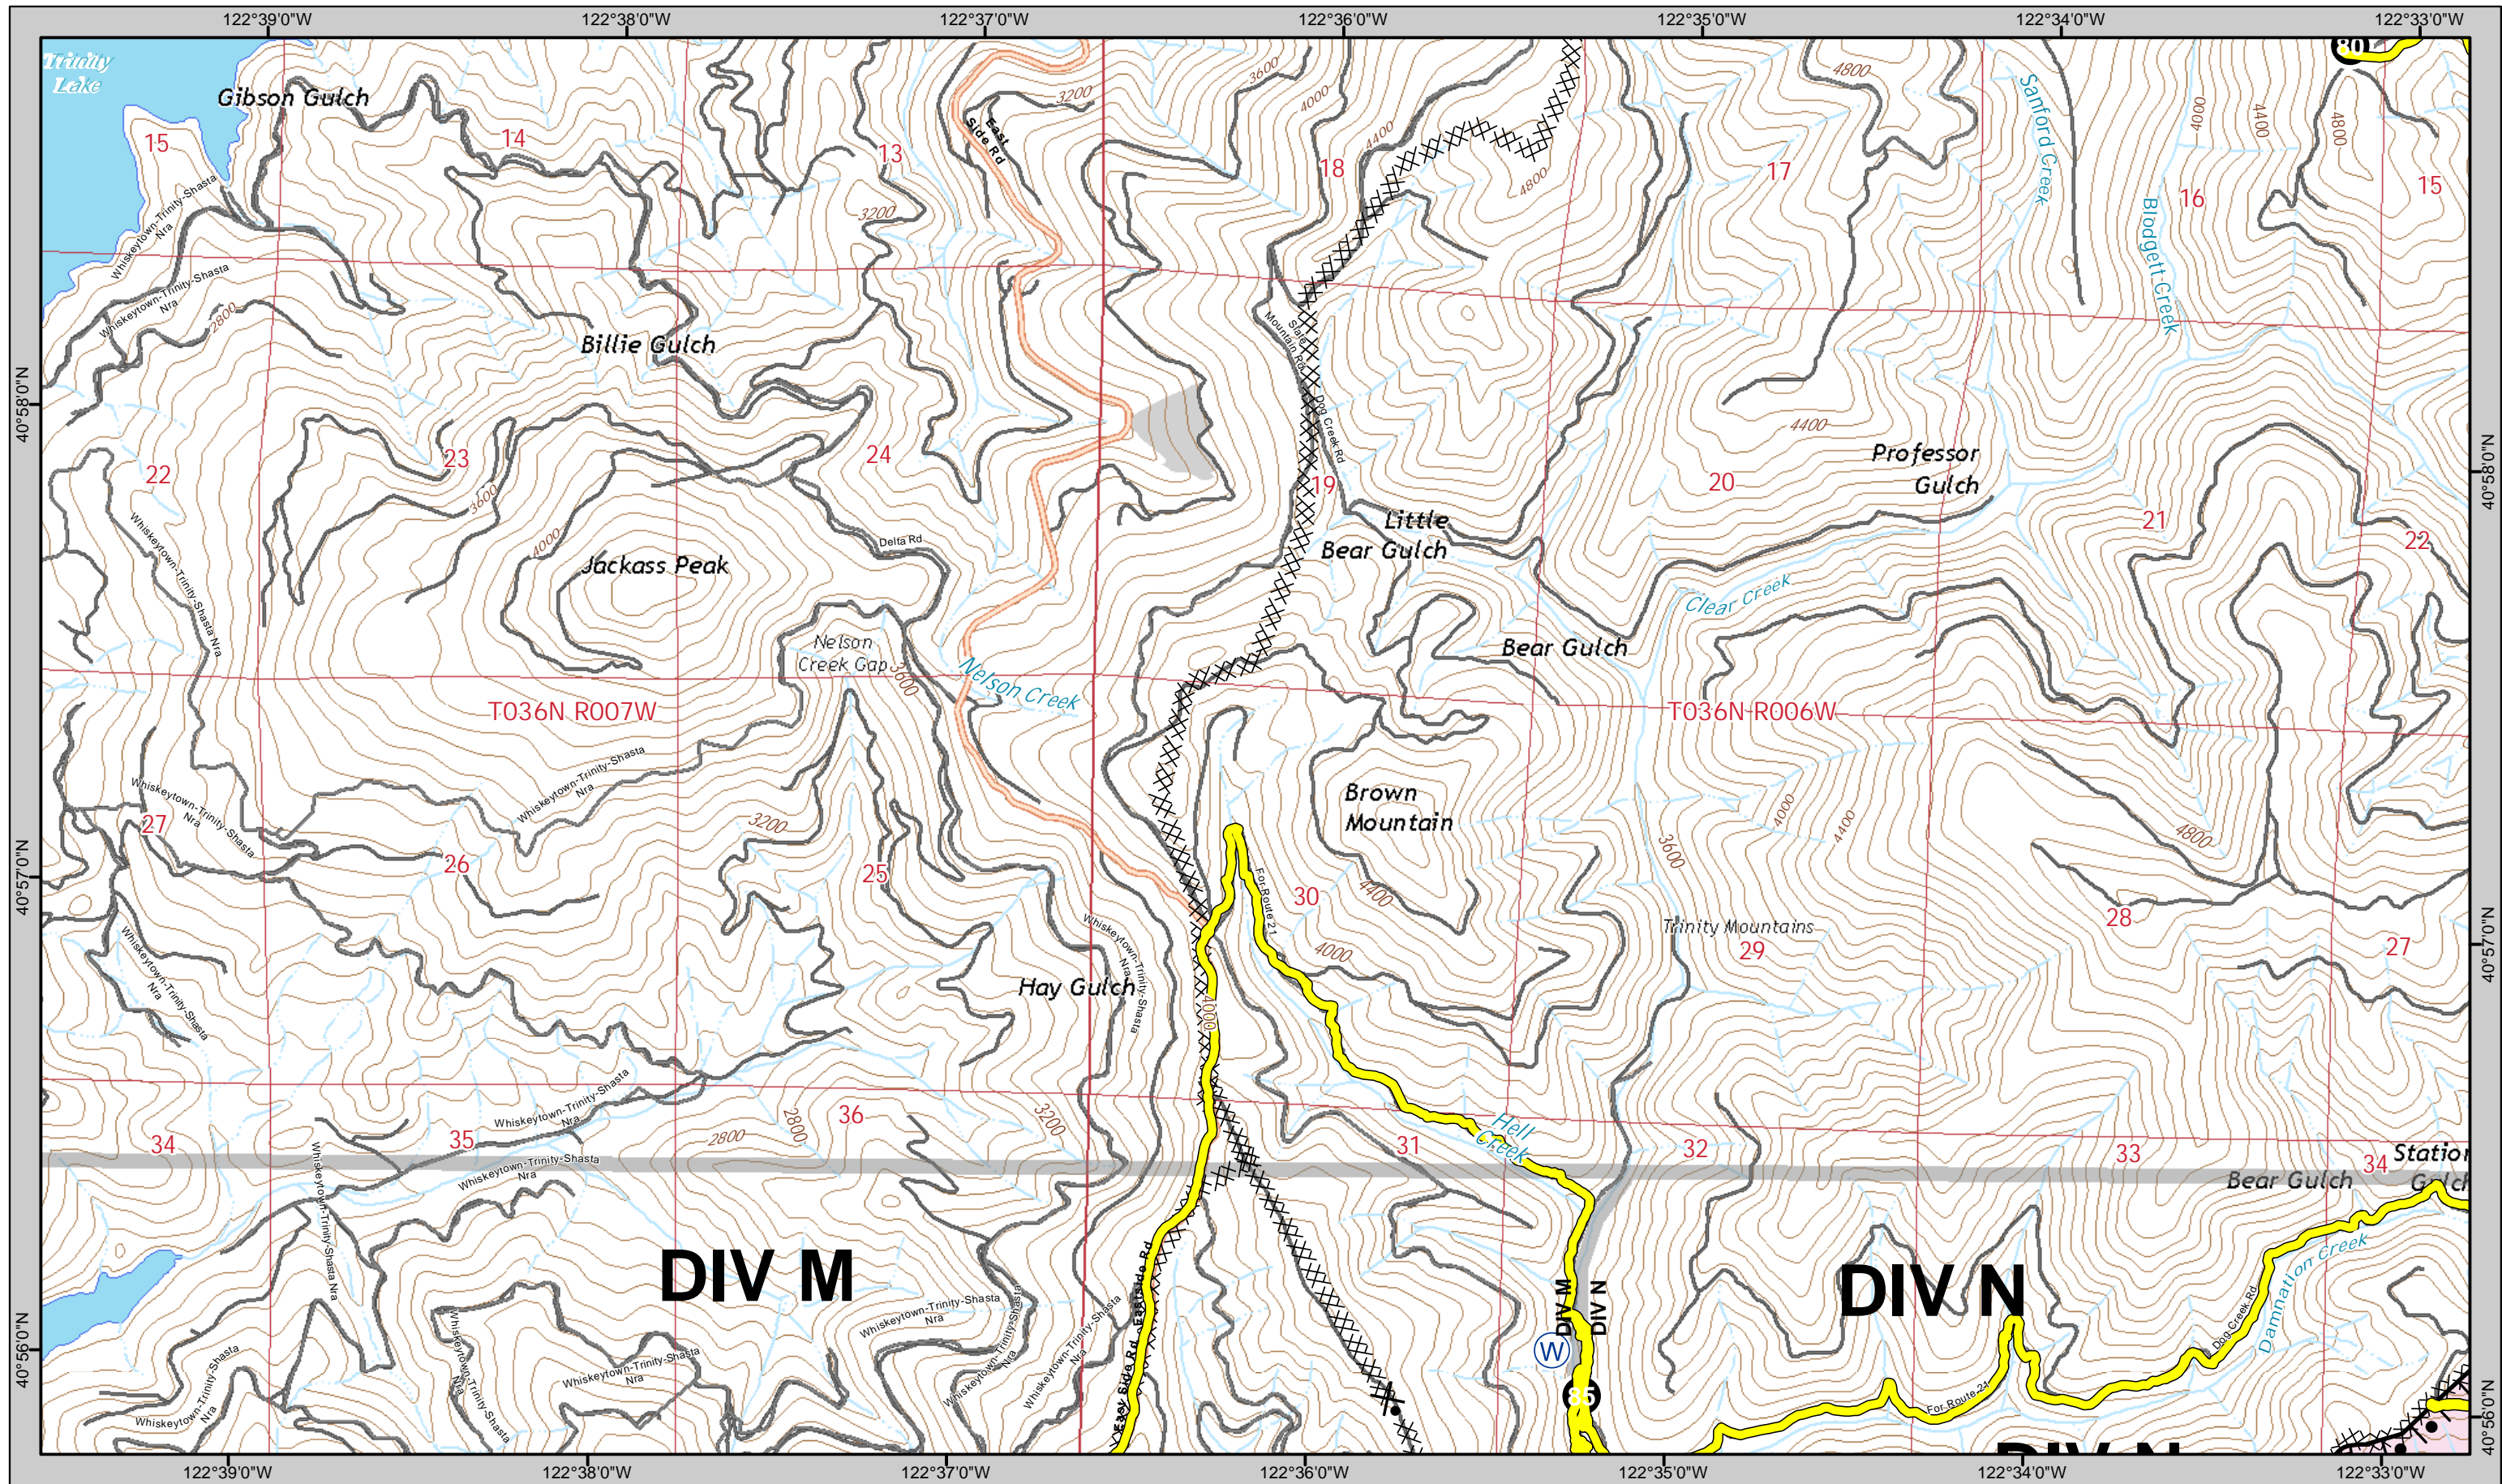

SPI Waterholes

For standardized symbology see last page.

IAP MAP
August 23, 2018

CARR INCIDENT

1	2	3
4	5	6
7	8	9

 Travel Routes  SPI Clearcuts

For standardized symbology see last page.

IAP MAP
August 23, 2018

2	3	
5	6	
8	9	10

Travel Routes SPI Clearcuts

For standardized symbology see last page.

IAP MAP
August 23, 2018

CARR INCIDENT

	4	5
	7	8
11	12	13

SPI Waterholes

SPI Clearcuts

For standardized symbology see last page.

IAP MAP
August 23, 2018

CARR INCIDENT

4	5	6
7	8	9
12	13	14

- Mine Hazards
- Travel Routes
- SPI Waterholes
- SPI Clearcuts
- For standardized symbology see last page.