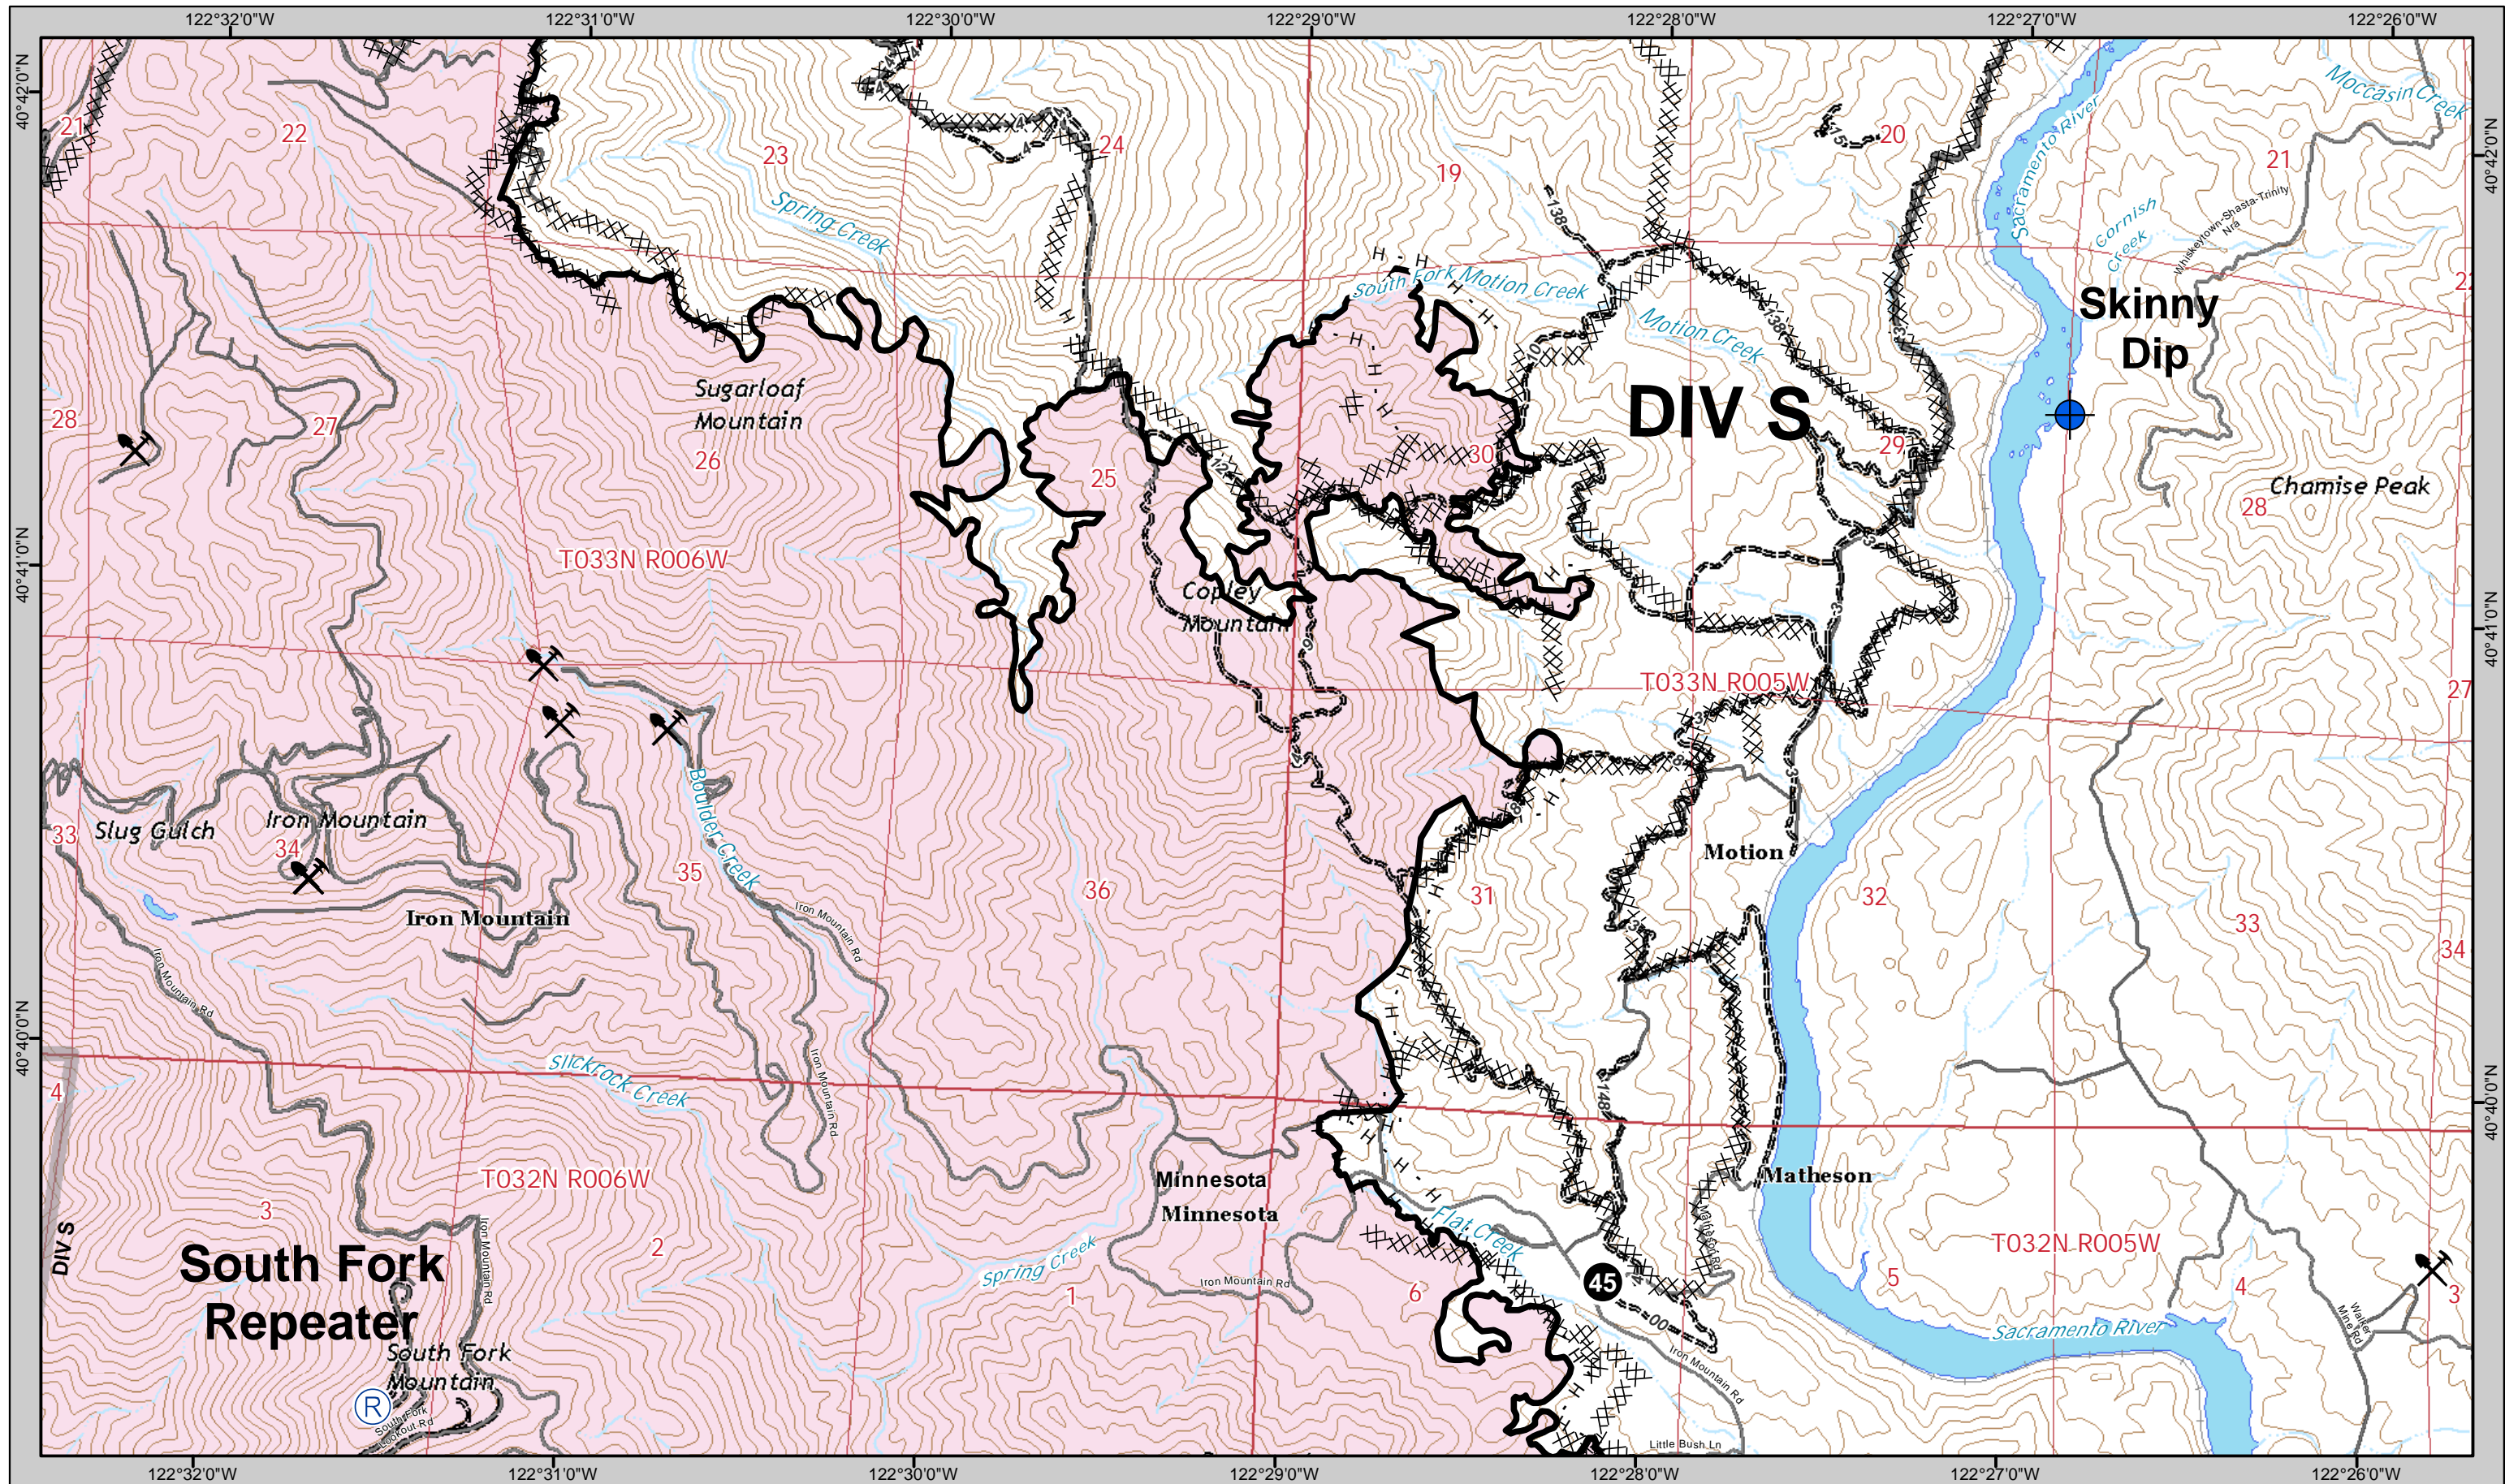

For standardized symbology see last page.

IAP MAP
August 23, 2018

27	28	29
32	33	34
37	38	39

- Mine Hazards
- Travel Routes

For standardized symbology see last page.

28	29	30
33	34	35
38	39	40

For standardized symbology see last page.