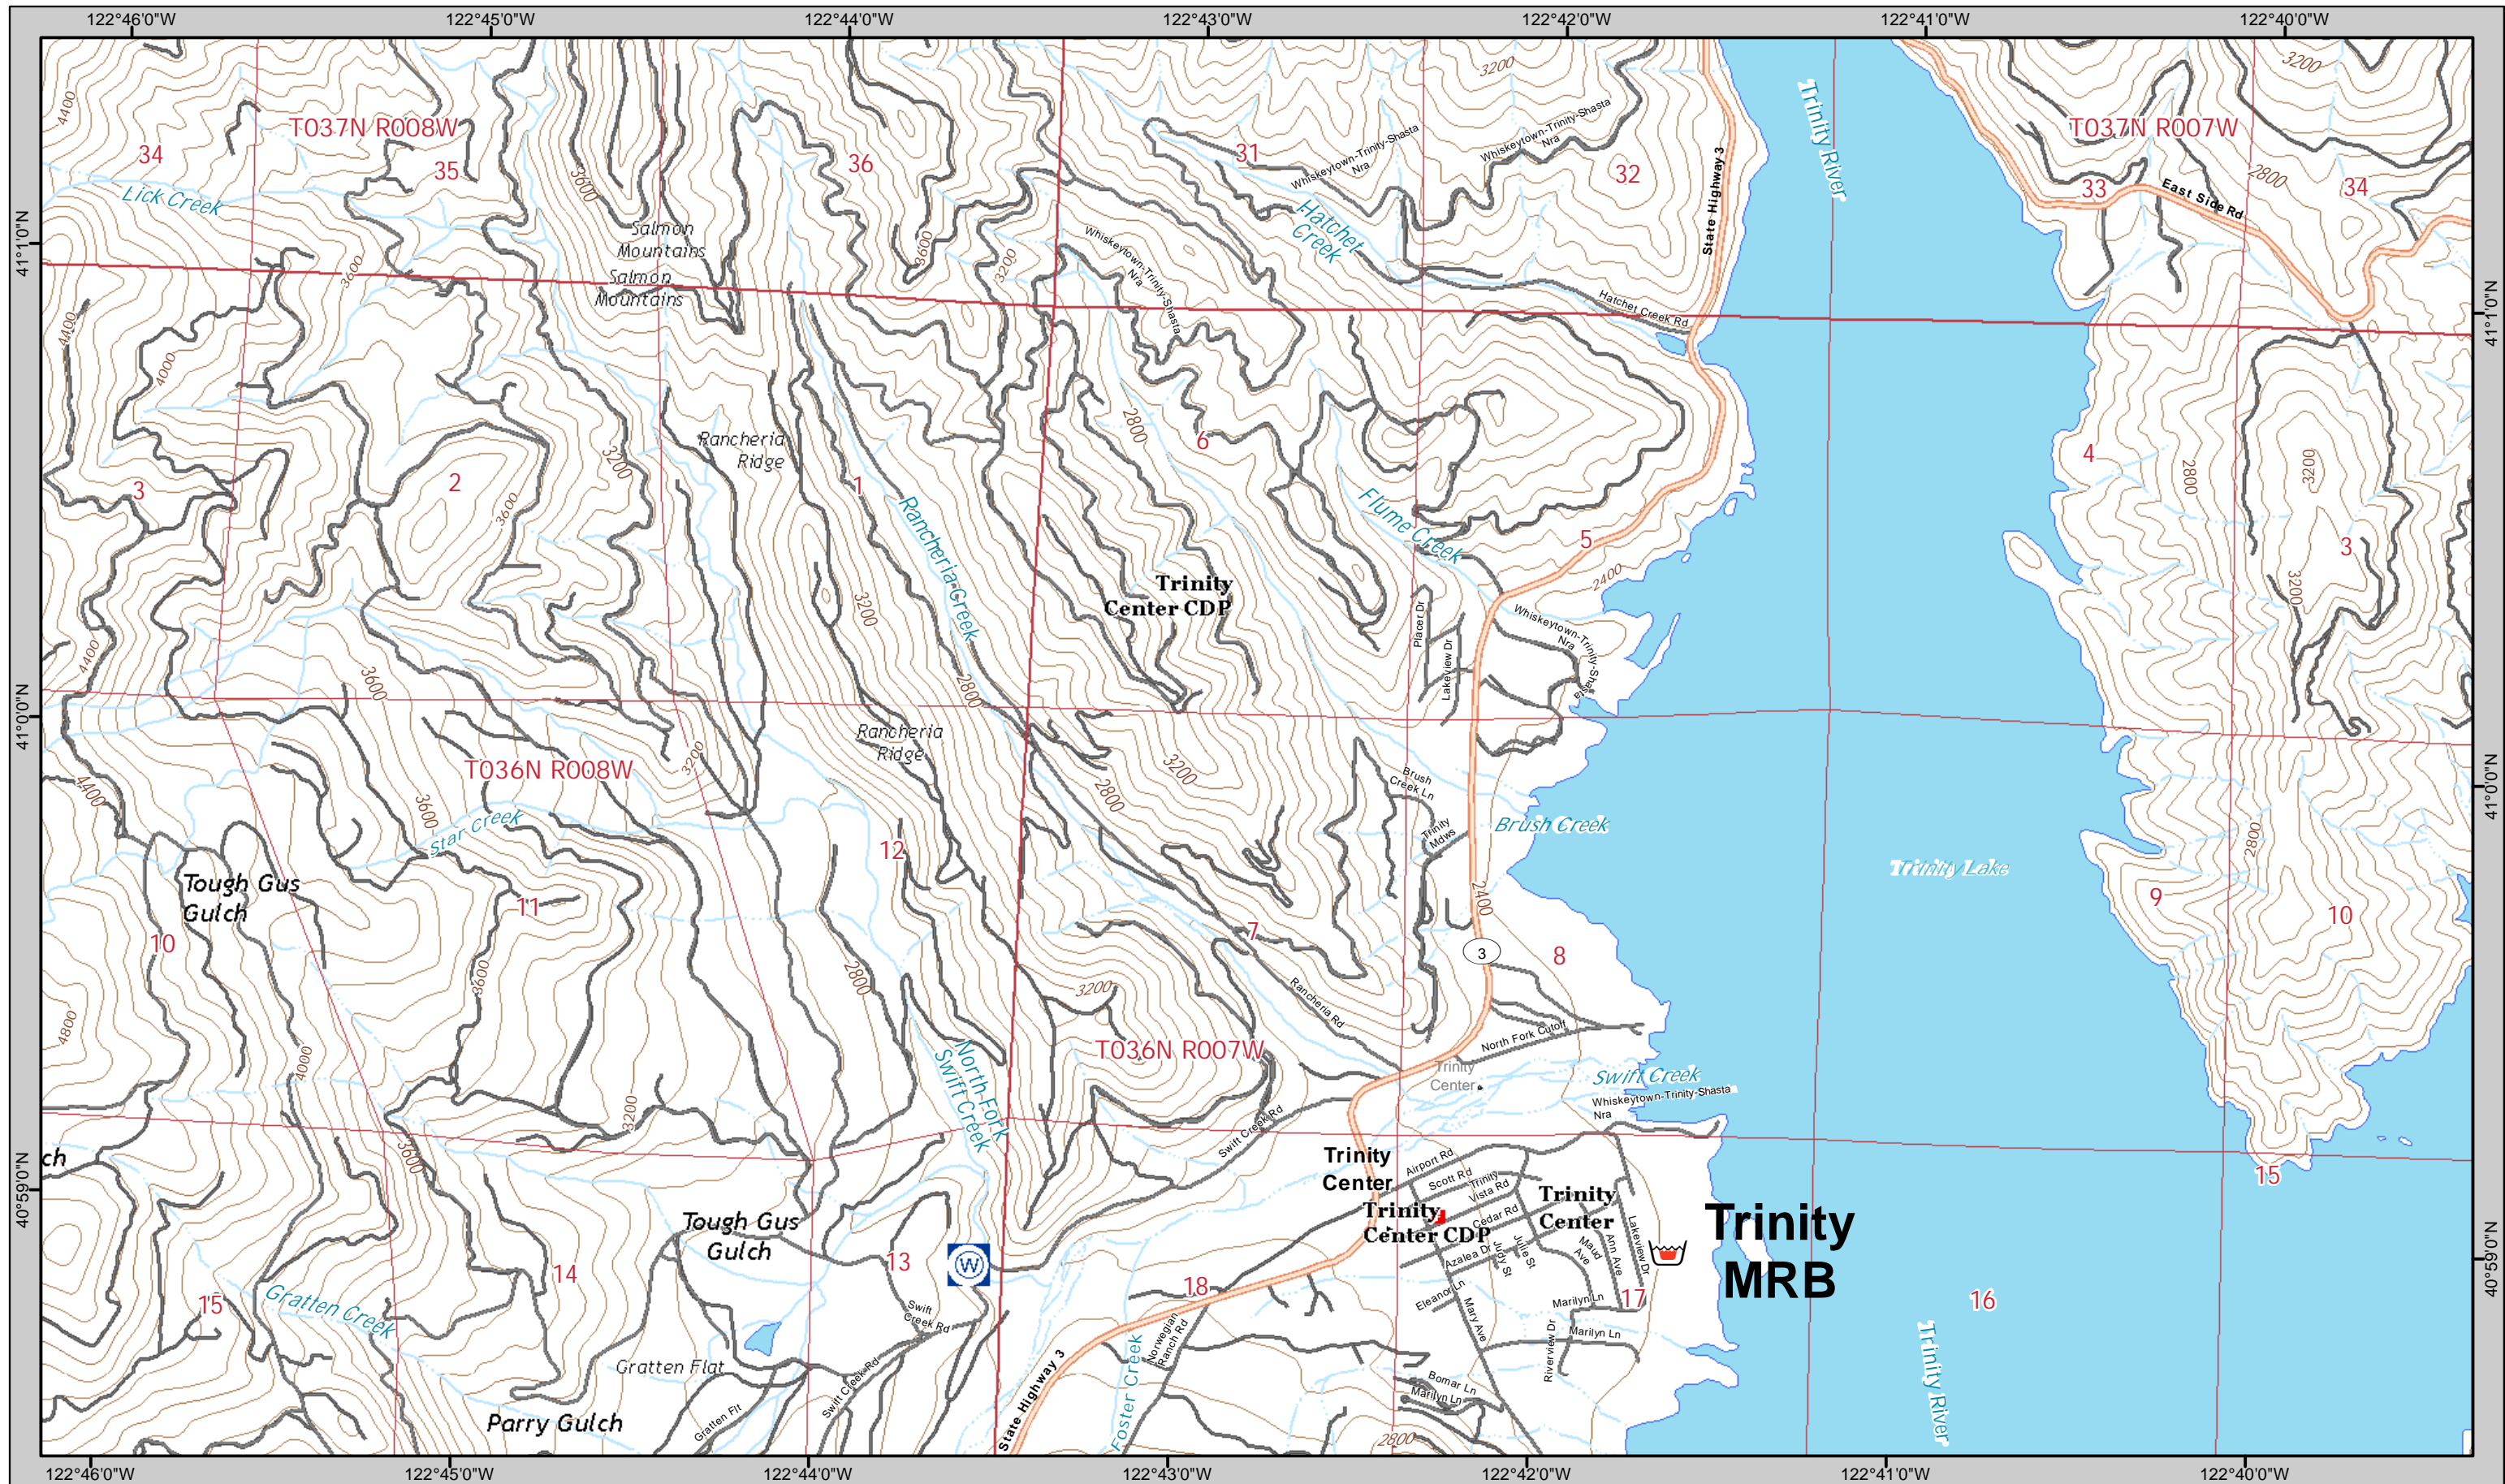

CARR INCIDENT

	0	

For standardized symbology see last page.

	1	2
	4	5

For standardized symbology see last page.

IAP MAP
August 23, 2018

CARR INCIDENT

1	2	3
4	5	6