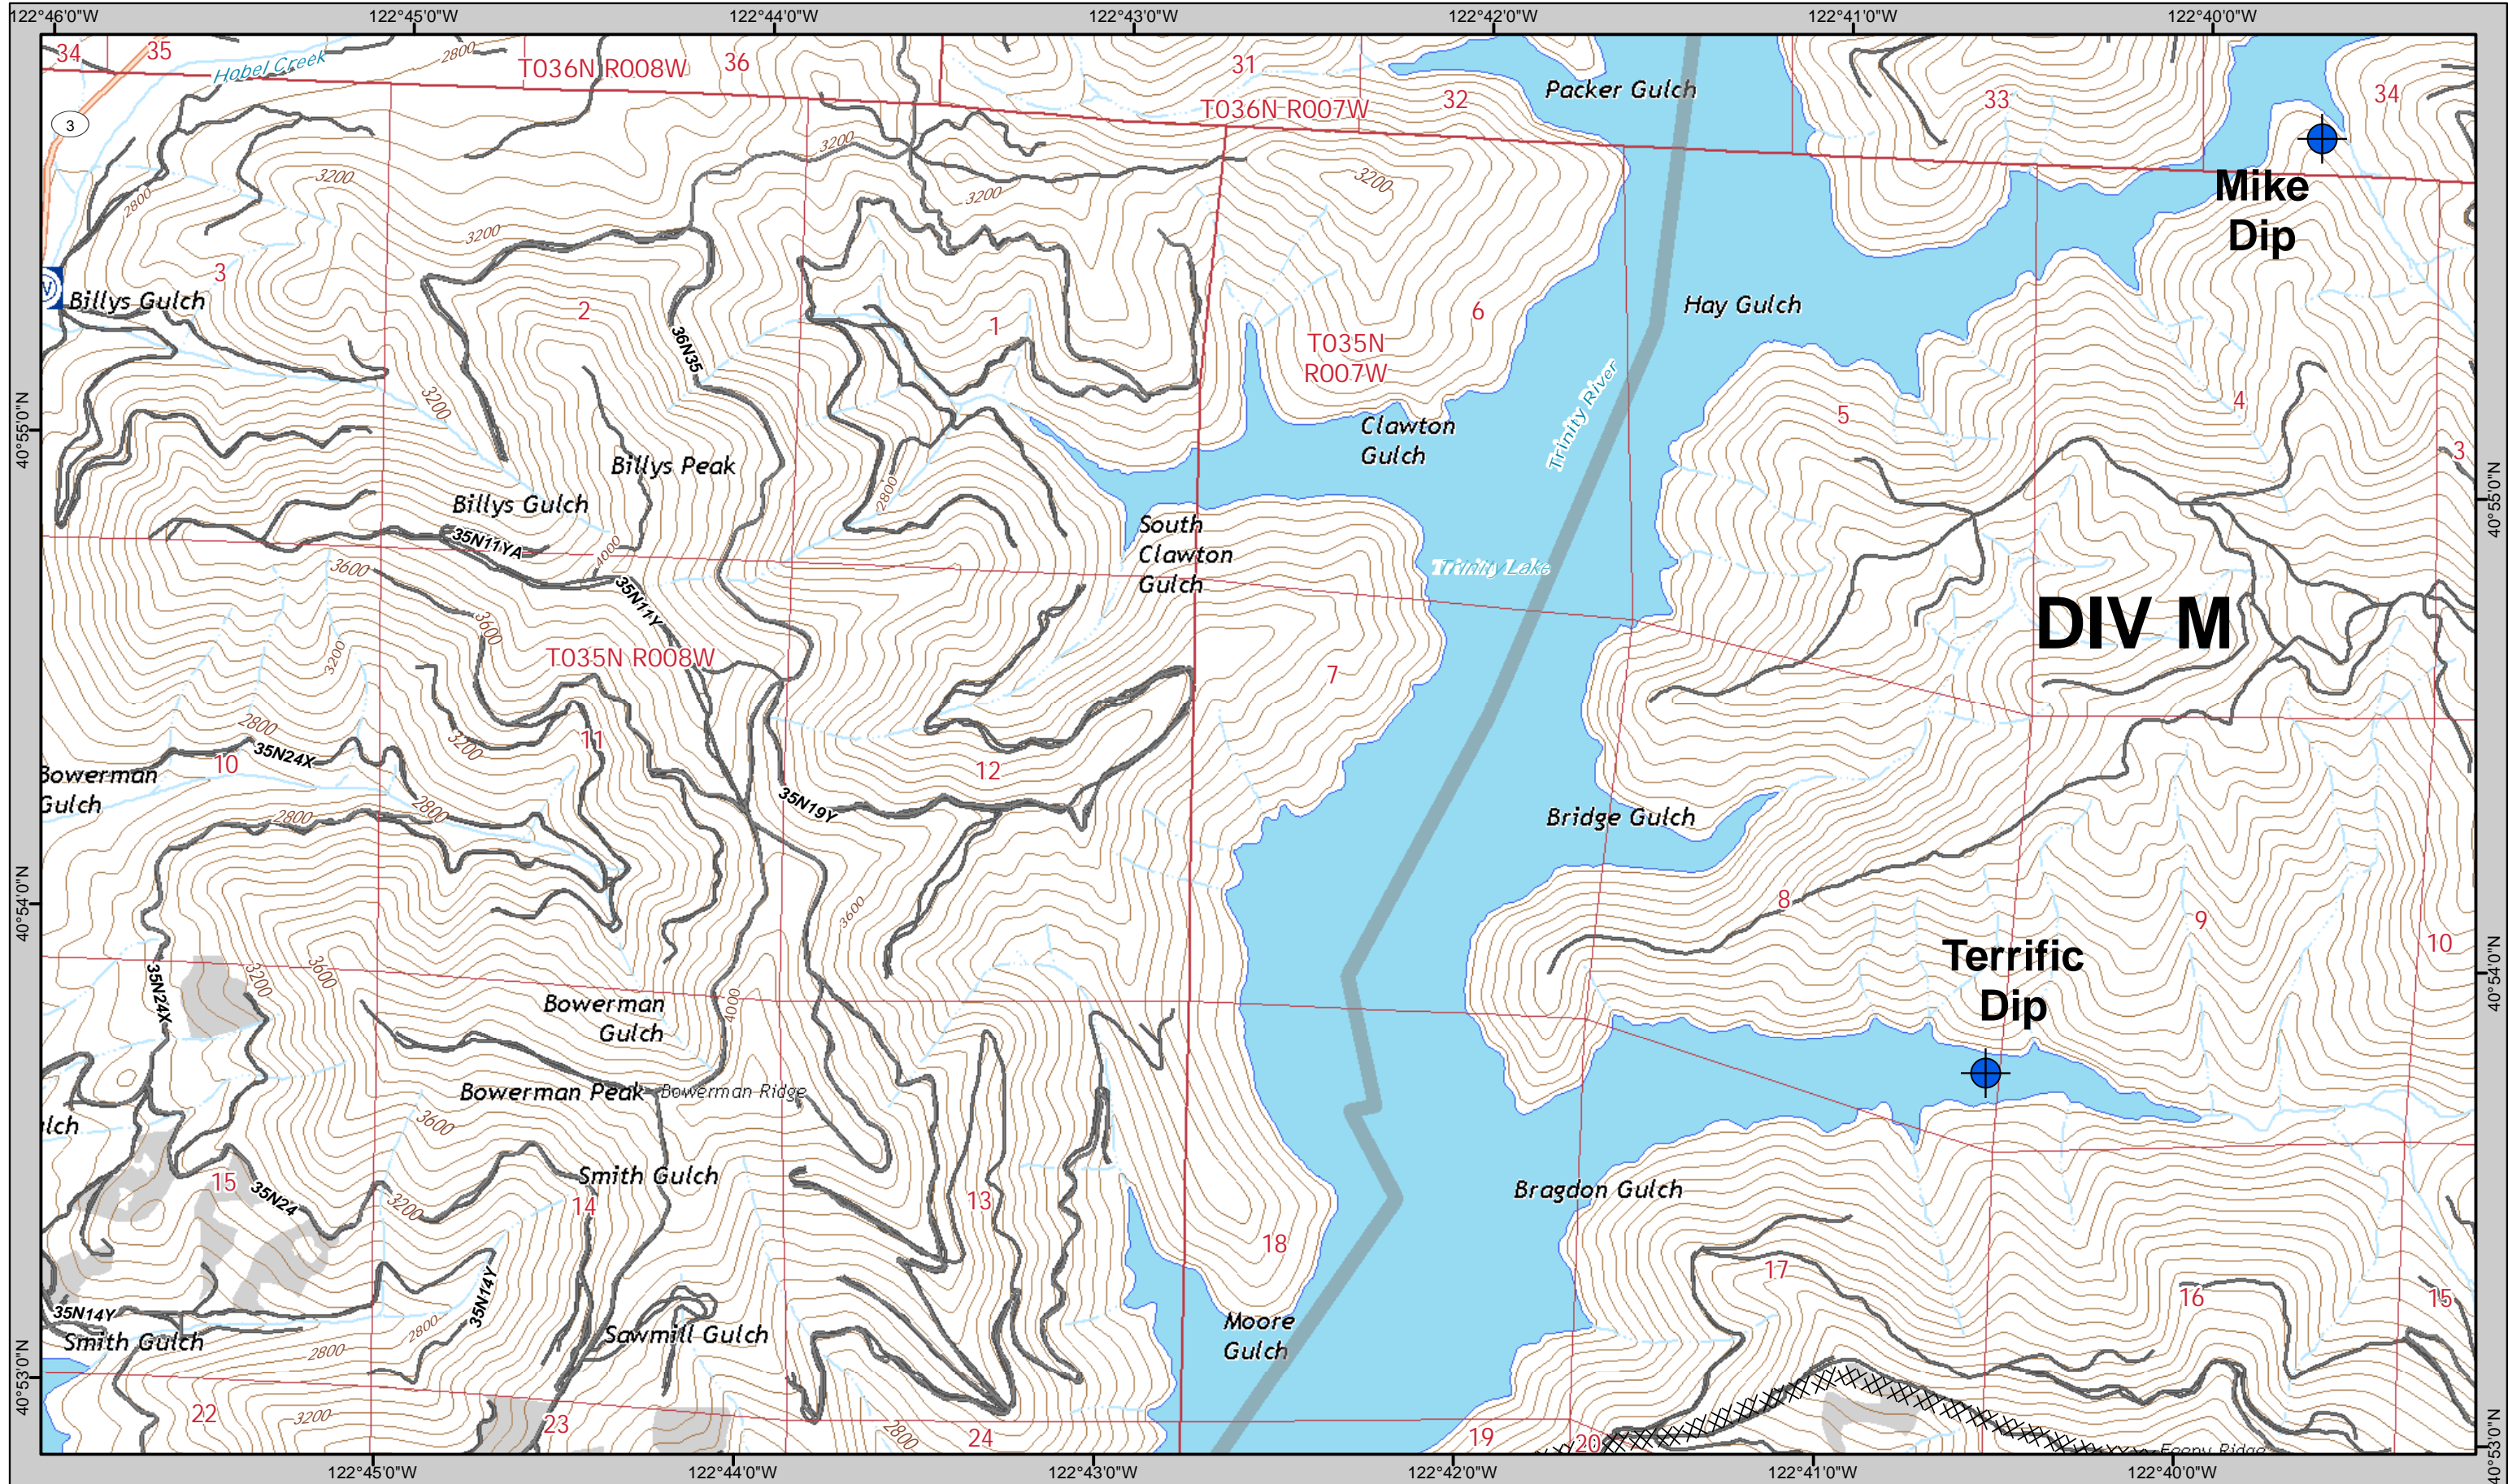

SPI Waterholes

For standardized symbology see last page.

IAP MAP
August 23, 2018

CARR INCIDENT

1	2	3
4	5	6
7	8	9

 Travel Routes  SPI Clearcuts

For standardized symbology see last page.

IAP MAP
August 23, 2018

2	3	
5	6	
8	9	10

Travel Routes SPI Clearcuts

For standardized symbology see last page.

IAP MAP
August 23, 2018

CARR INCIDENT

	4	5
	7	8
11	12	13

SPI Waterholes

SPI Clearcuts

For standardized symbology see last page.

IAP MAP
August 23, 2018

CARR INCIDENT

4	5	6
7	8	9
12	13	14

- Mine Hazards
- Travel Routes
- SPI Waterholes
- SPI Clearcuts
- For standardized symbology see last page.