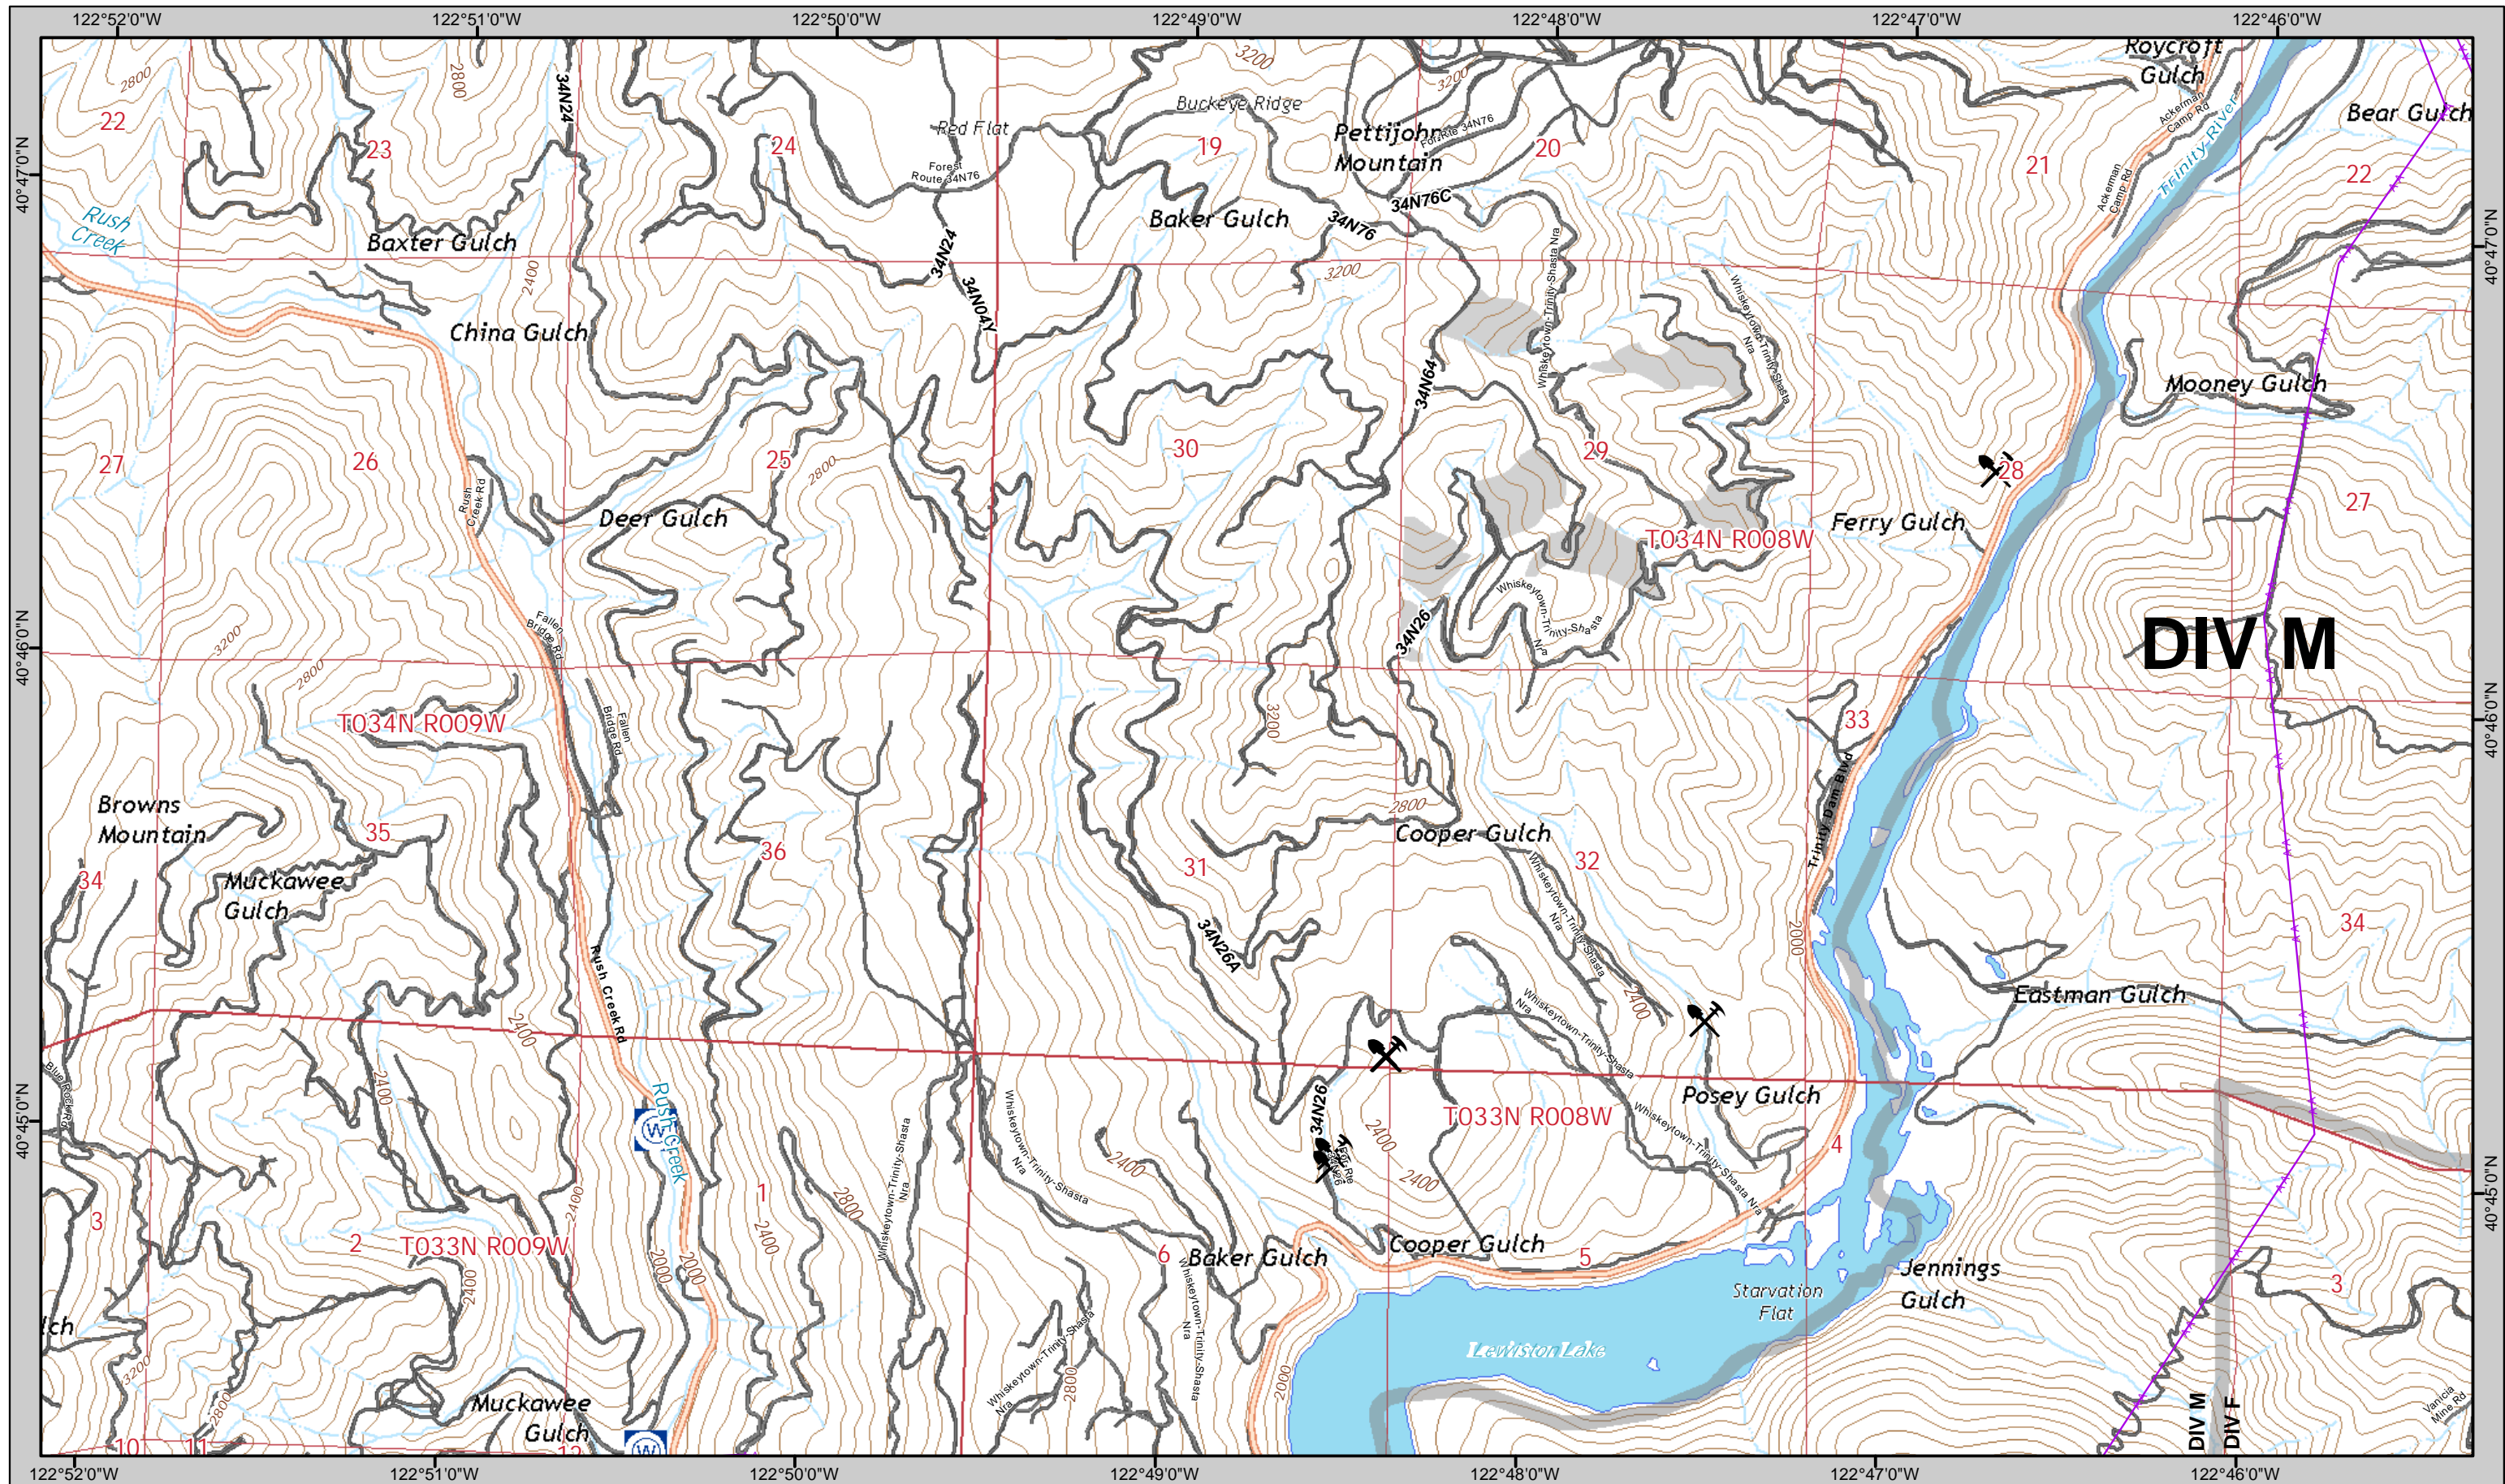

 Travel Routes

For standardized symbology see last page.

IAP MAP
August 23, 2018

CARR INCIDENT

14	15
19	20
24	25

For standardized symbology see last page.

IAP MAP
August 23, 2018

	16	17
	21	22
	26	27

SPI Clearcuts (grey shaded area)

For standardized symbology see last page.

IAP MAP
August 23, 2018

16	17	18
21	22	23
26	27	28

Mine Hazards

SPI Clearcuts

For standardized symbology see last page.

IAP MAP
August 23, 2018