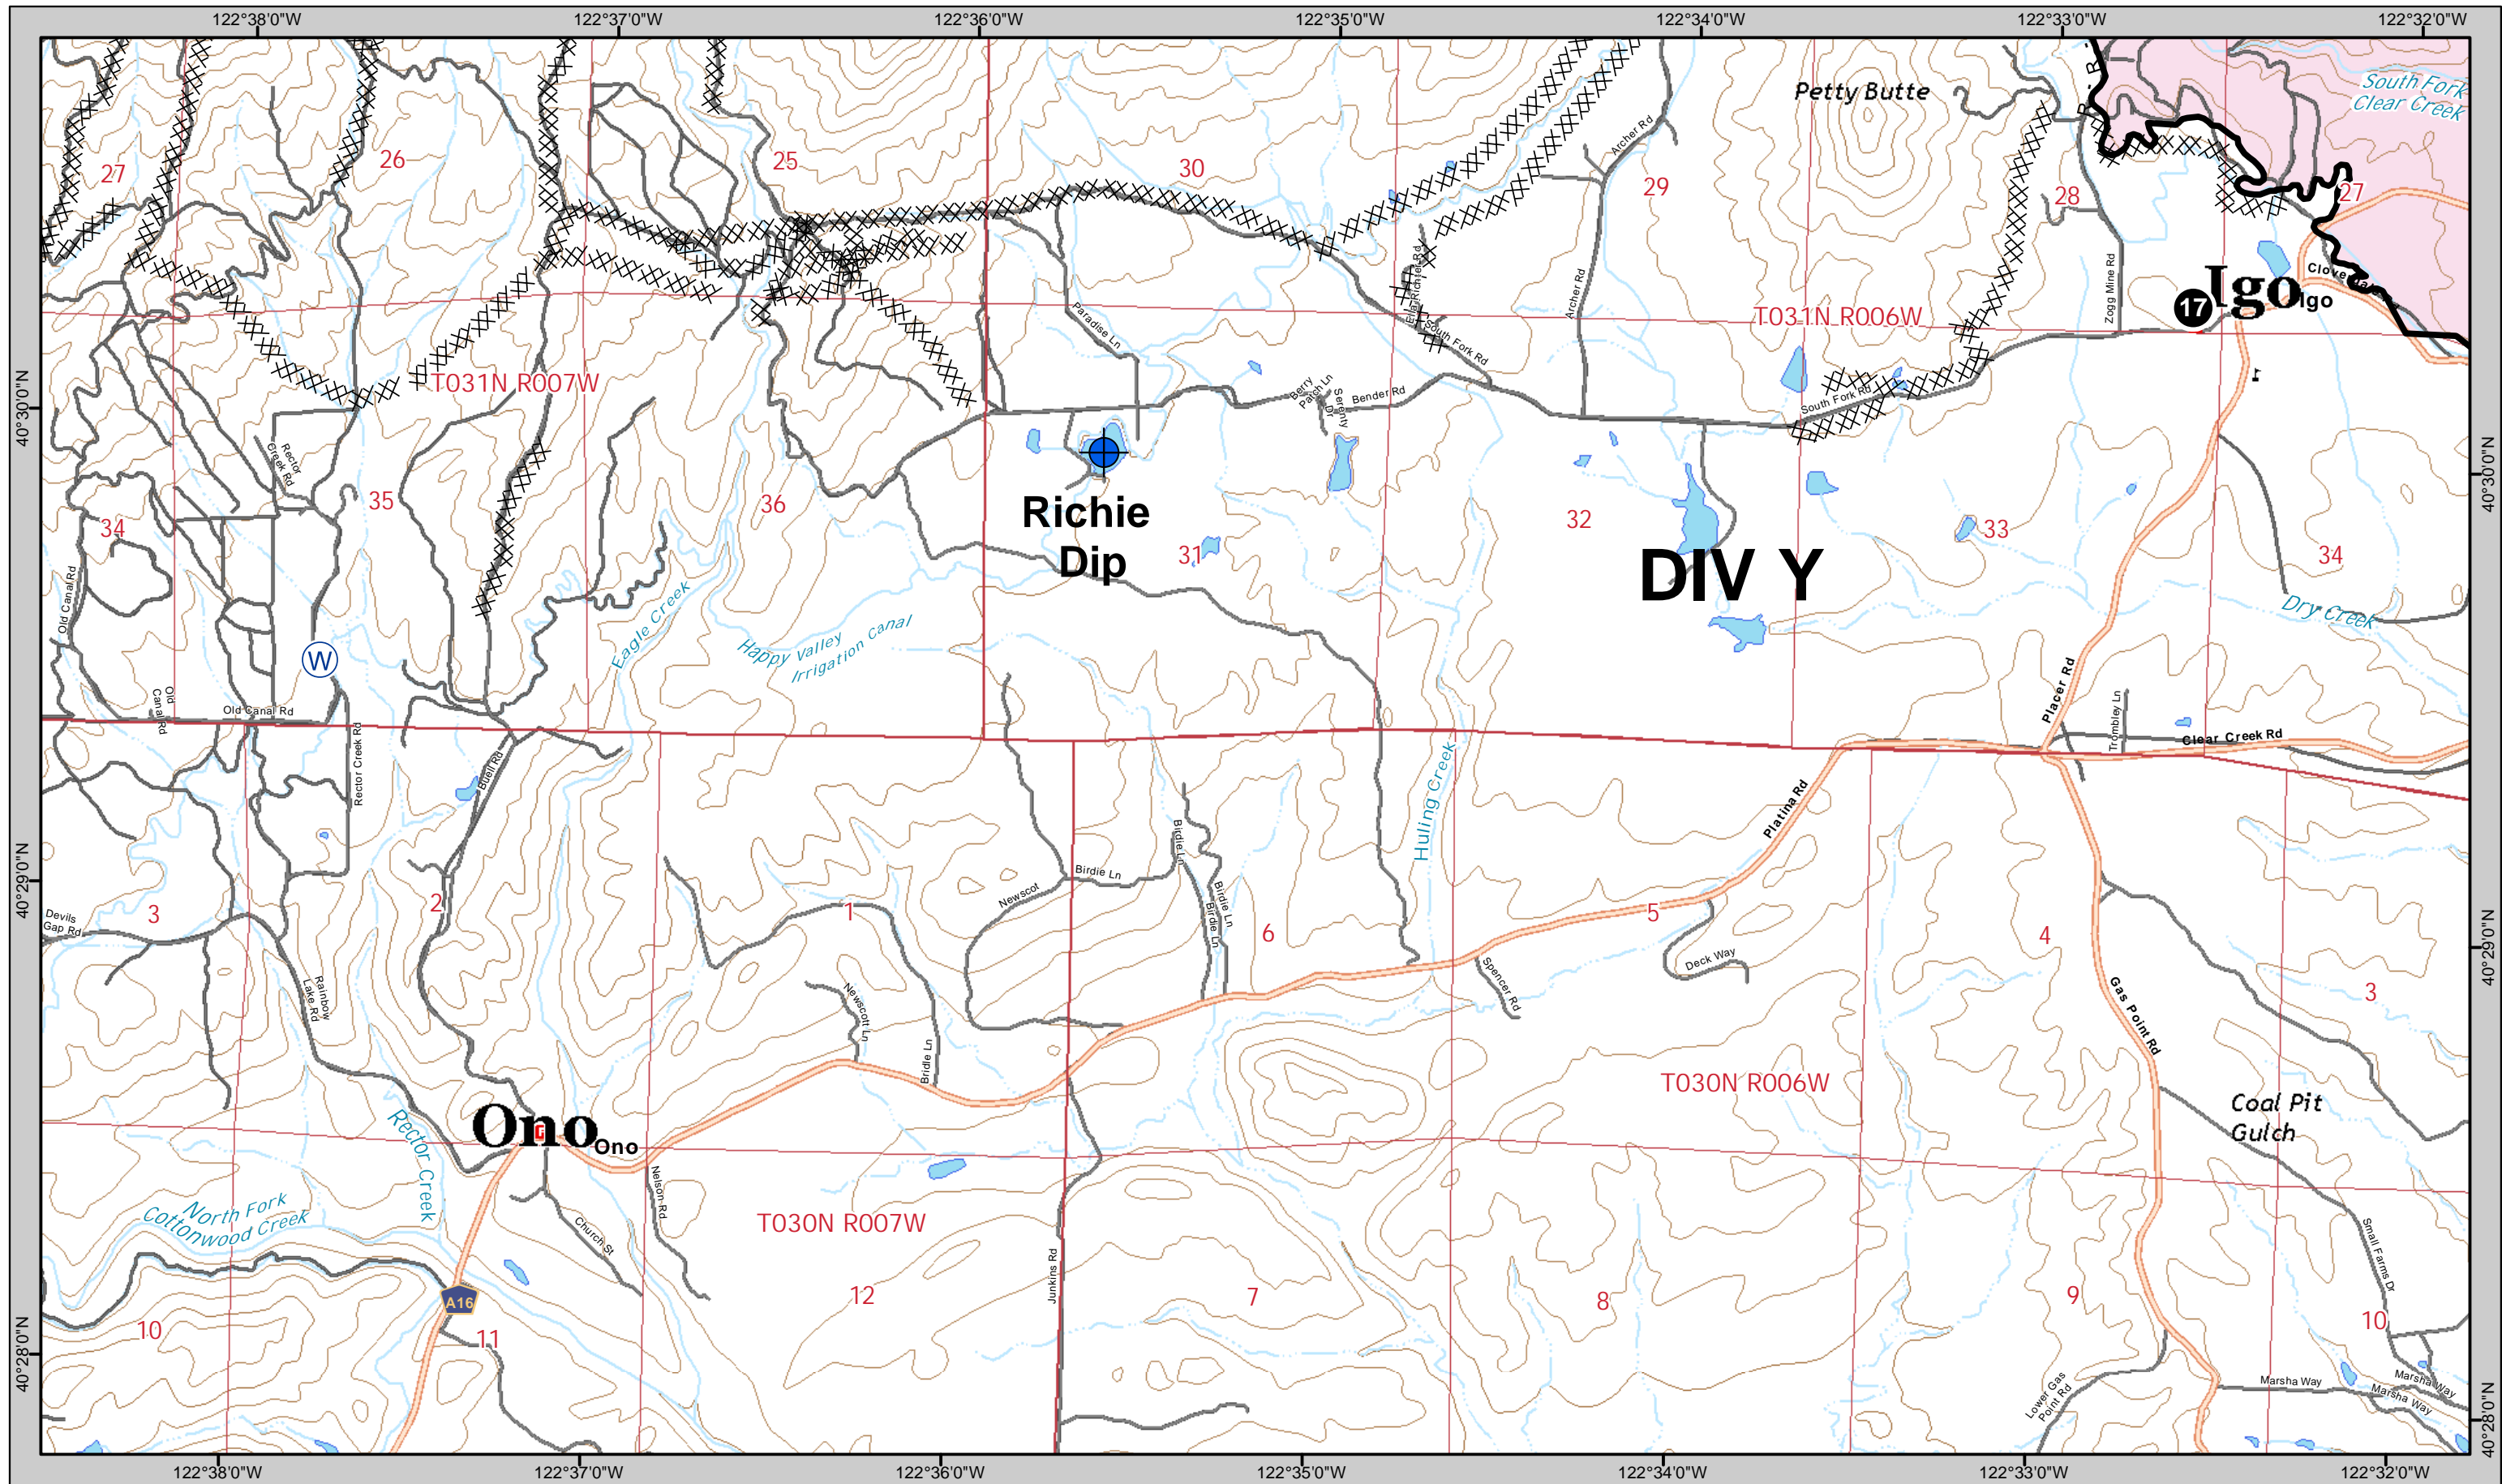

Mine Hazards

SPI Clearcuts

For standardized symbology see last page.

IAP MAP
August 23, 2018

CARR INCIDENT

46	47	48
49	50	51
	52	

For standardized symbology see last page.

IAP MAP
August 23, 2018