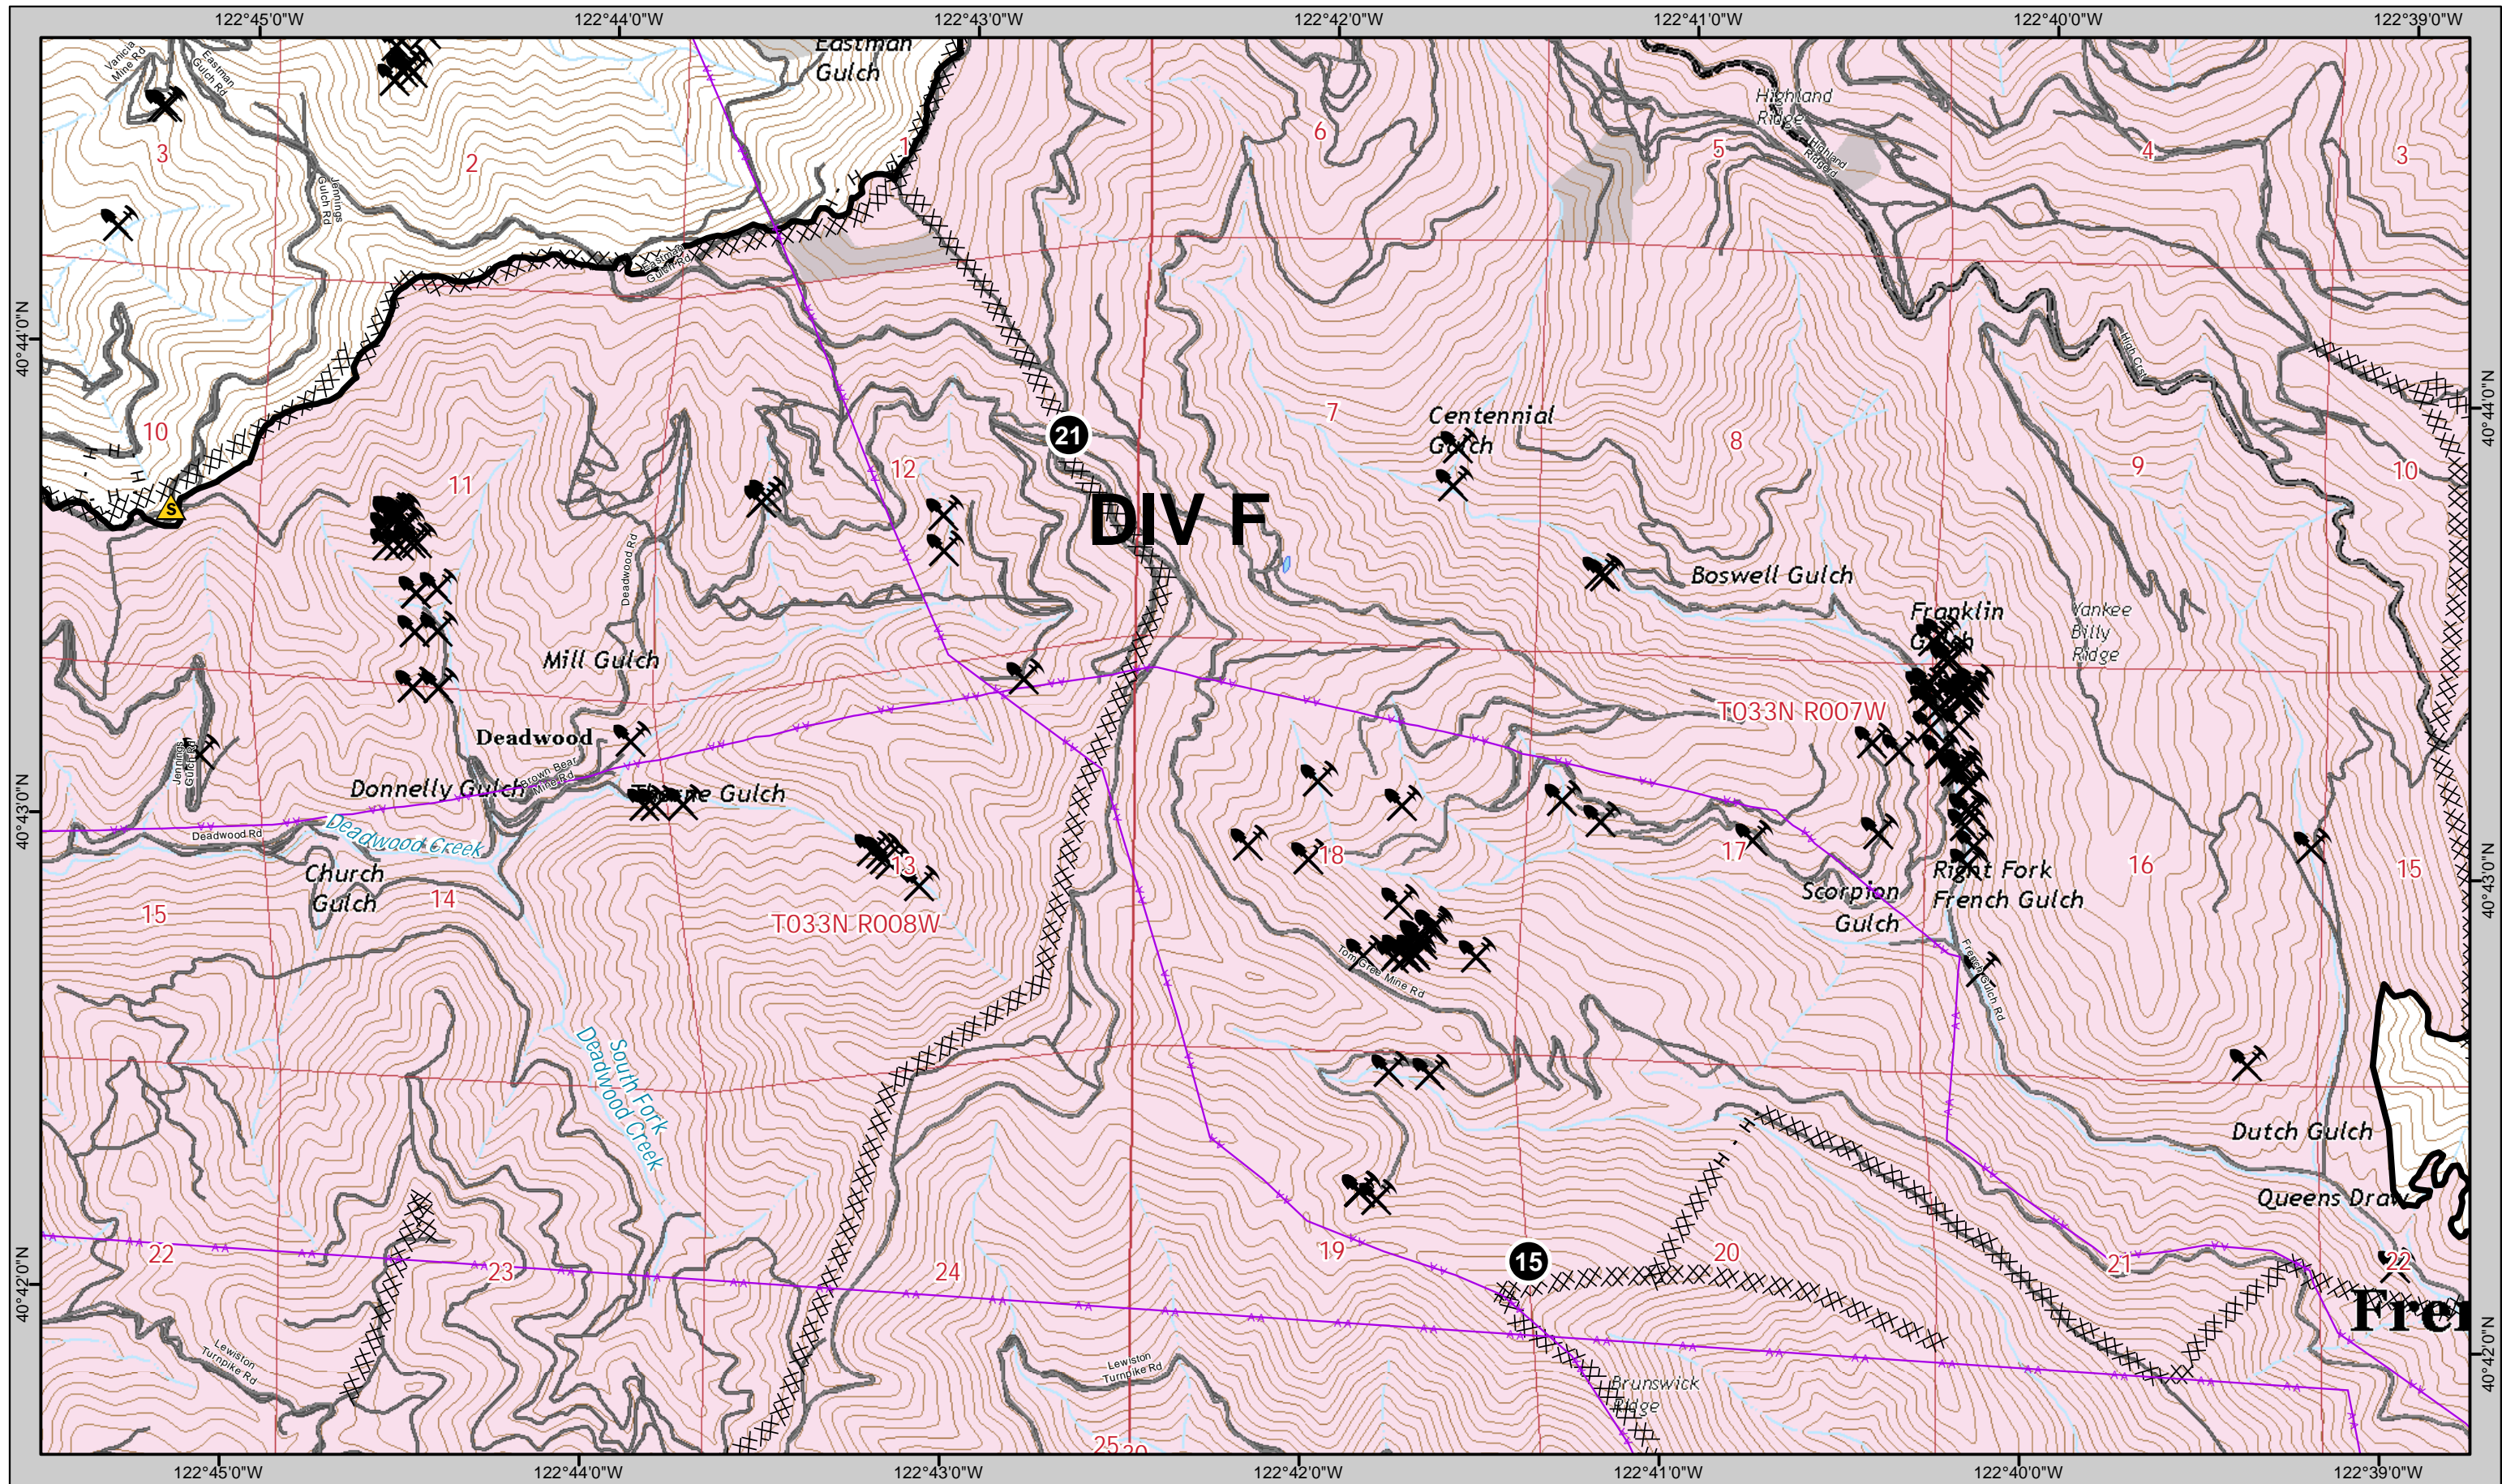

Mine Hazards

SPI Clearcuts

For standardized symbology see last page.

IAP MAP
August 23, 2018

CARR INCIDENT

11	12	13
16	17	18
21	22	23

-  Bear Den
-  Travel Routes

-  SPI Clearcuts

CARR INCIDENT

17	18	19
22	23	24
27	28	29

Travel Routes SPI Clearcuts

For standardized symbology see last page.

IAP MAP
August 23, 2018

18	19	20
23	24	25
28	29	30

- Mine Hazards
- Avoidance Area

For standardized symbology see last page.

IAP MAP
August 23, 2018

CARR INCIDENT

19	20
24	25
29	30

For standardized symbology see last page.

IAP MAP
August 23, 2018

21	22
26	27
31	32

-  Mine Hazards
-  Resource Area No Dozer Zone
-  SPI Waterholes For standardized symbology see last page.
-  SPI Clearcuts

CARR INCIDENT

21	22	23
26	27	28
31	32	33

Mine Hazards

SPI Clearcuts

For standardized symbology see last page.

IAP MAP
August 23, 2018

22	23	24
27	28	29
32	33	34

-  Mine Hazards
-  Travel Routes