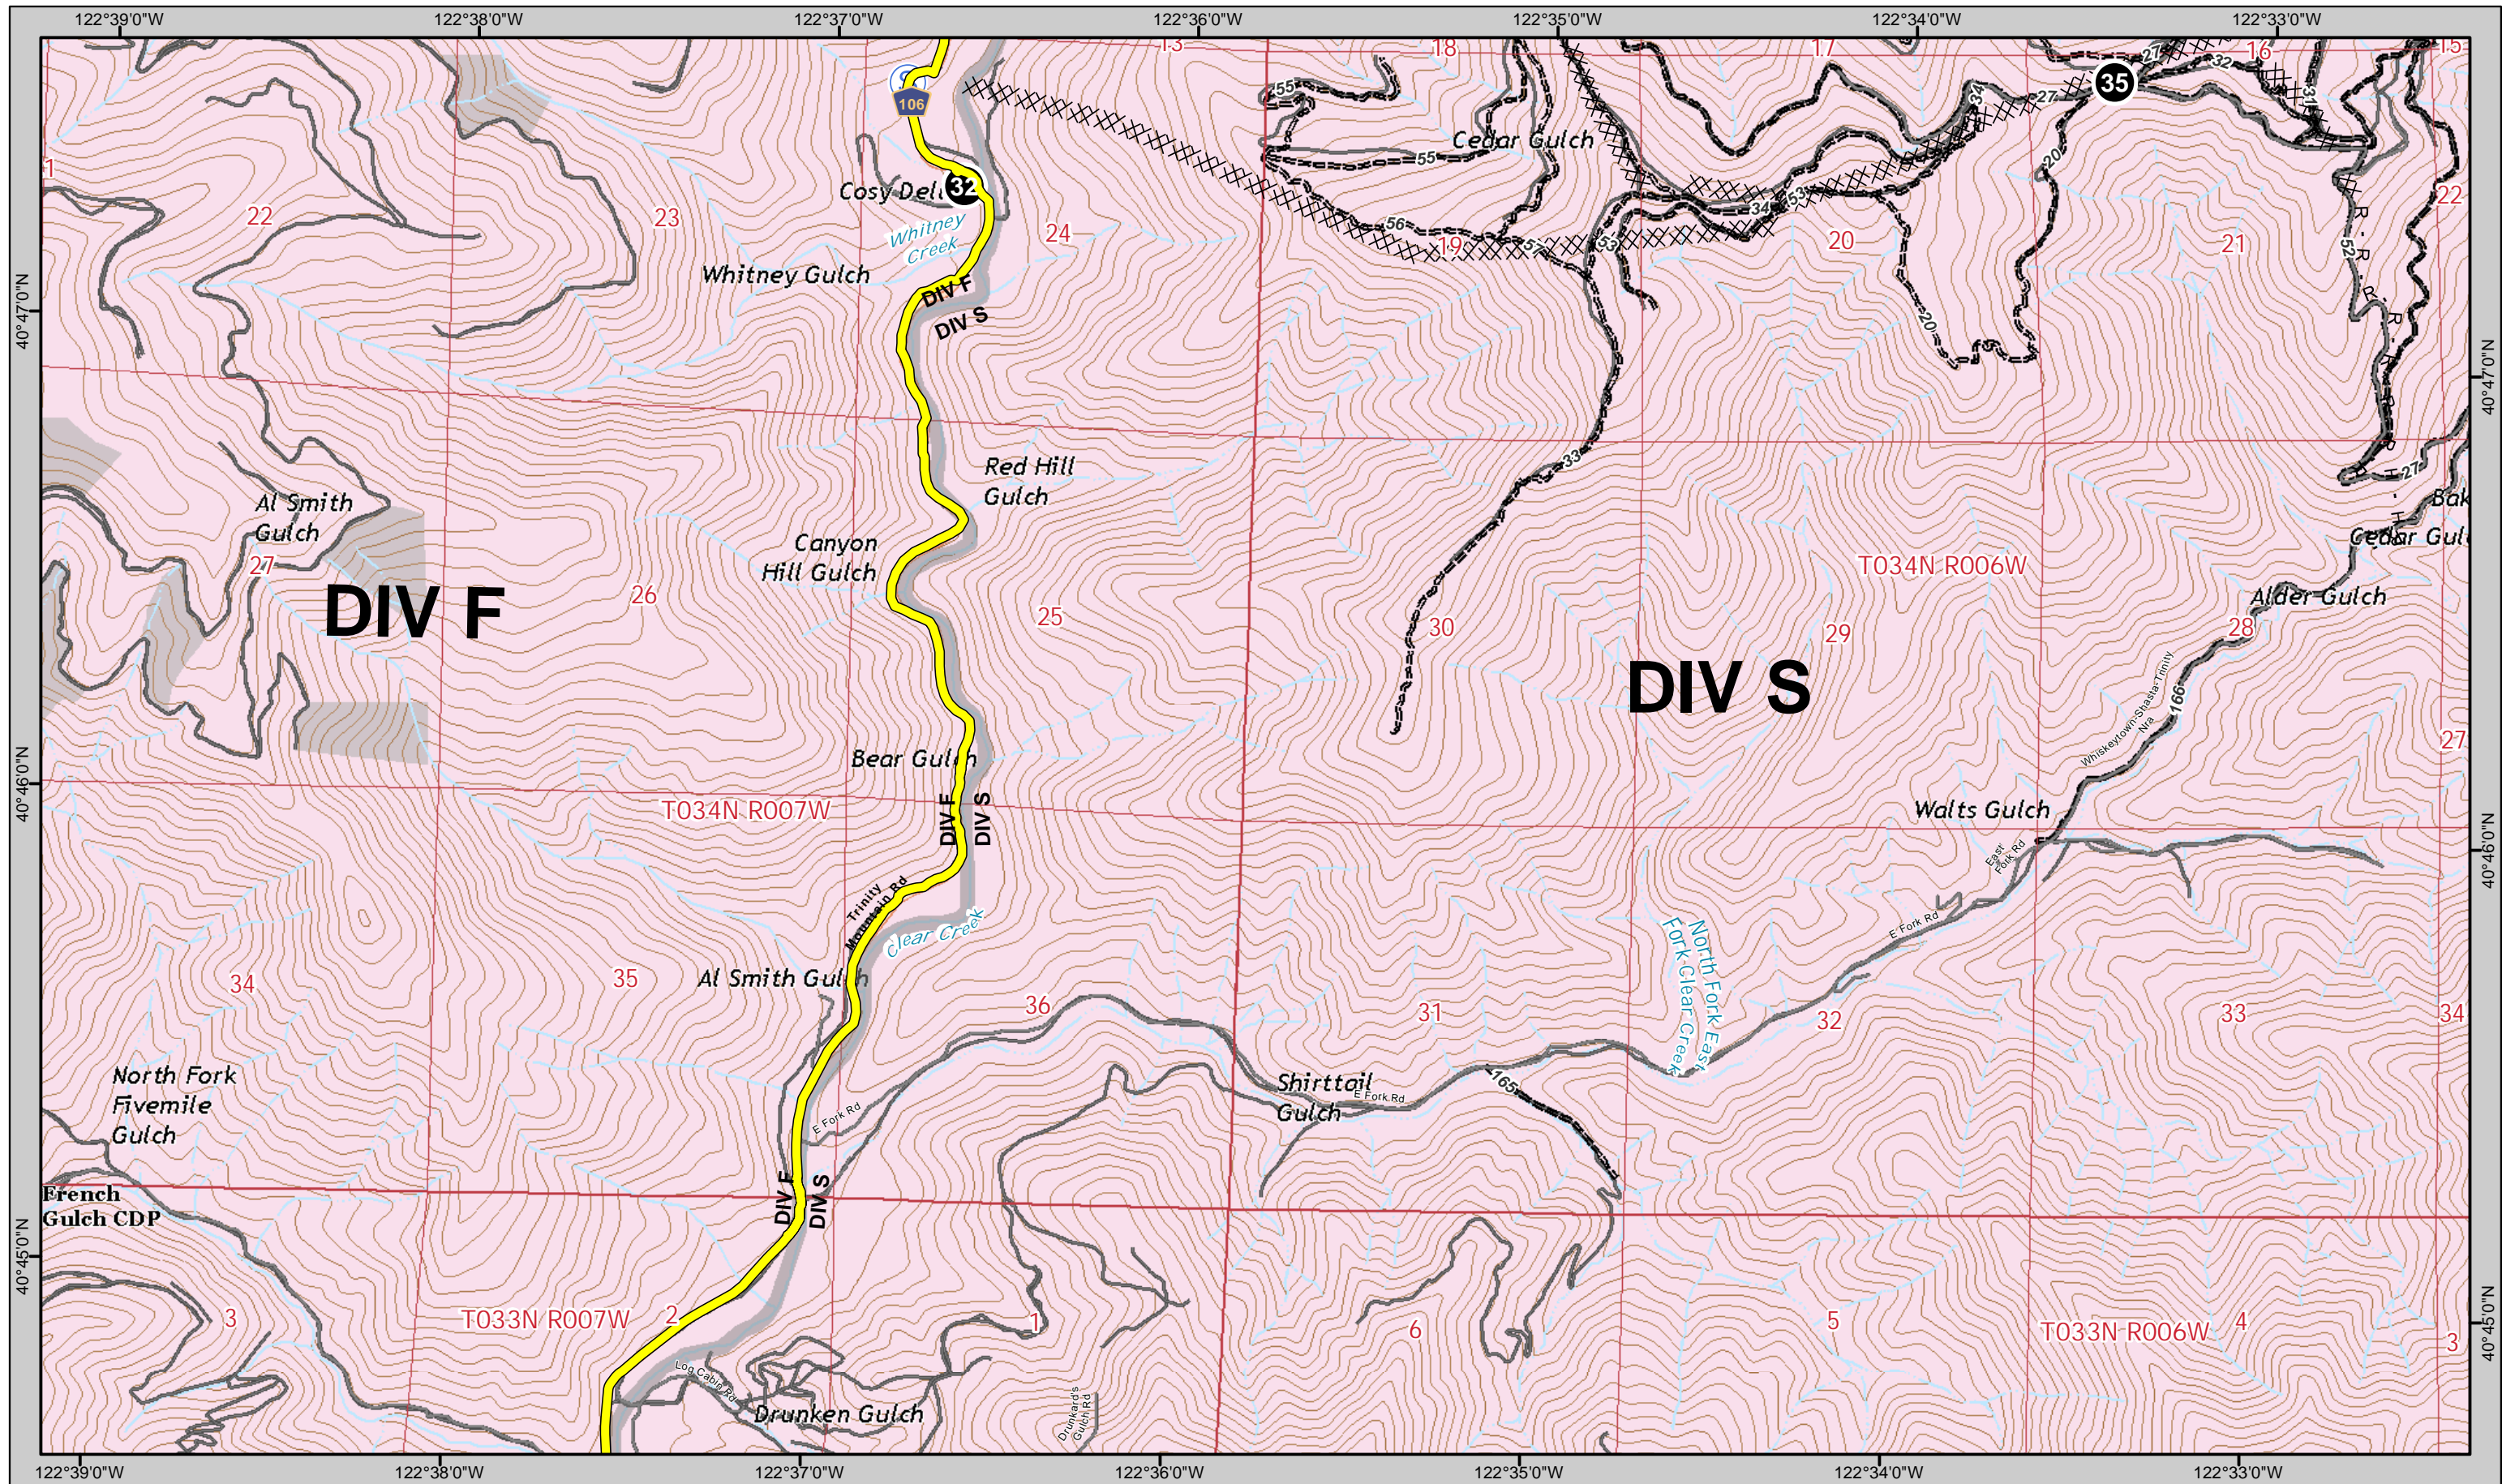

SPI Clearcuts (grey shaded area)

For standardized symbology see last page.

IAP MAP
August 23, 2018

16	17	18
21	22	23
26	27	28

Mine Hazards

SPI Clearcuts

For standardized symbology see last page.

IAP MAP
August 23, 2018

CARR INCIDENT

17	18	19
22	23	24
27	28	29

Travel Routes SPI Clearcuts

For standardized symbology see last page.

IAP MAP
August 23, 2018

18	19	20
23	24	25
28	29	30

- Mine Hazards
- Avoidance Area

For standardized symbology see last page.