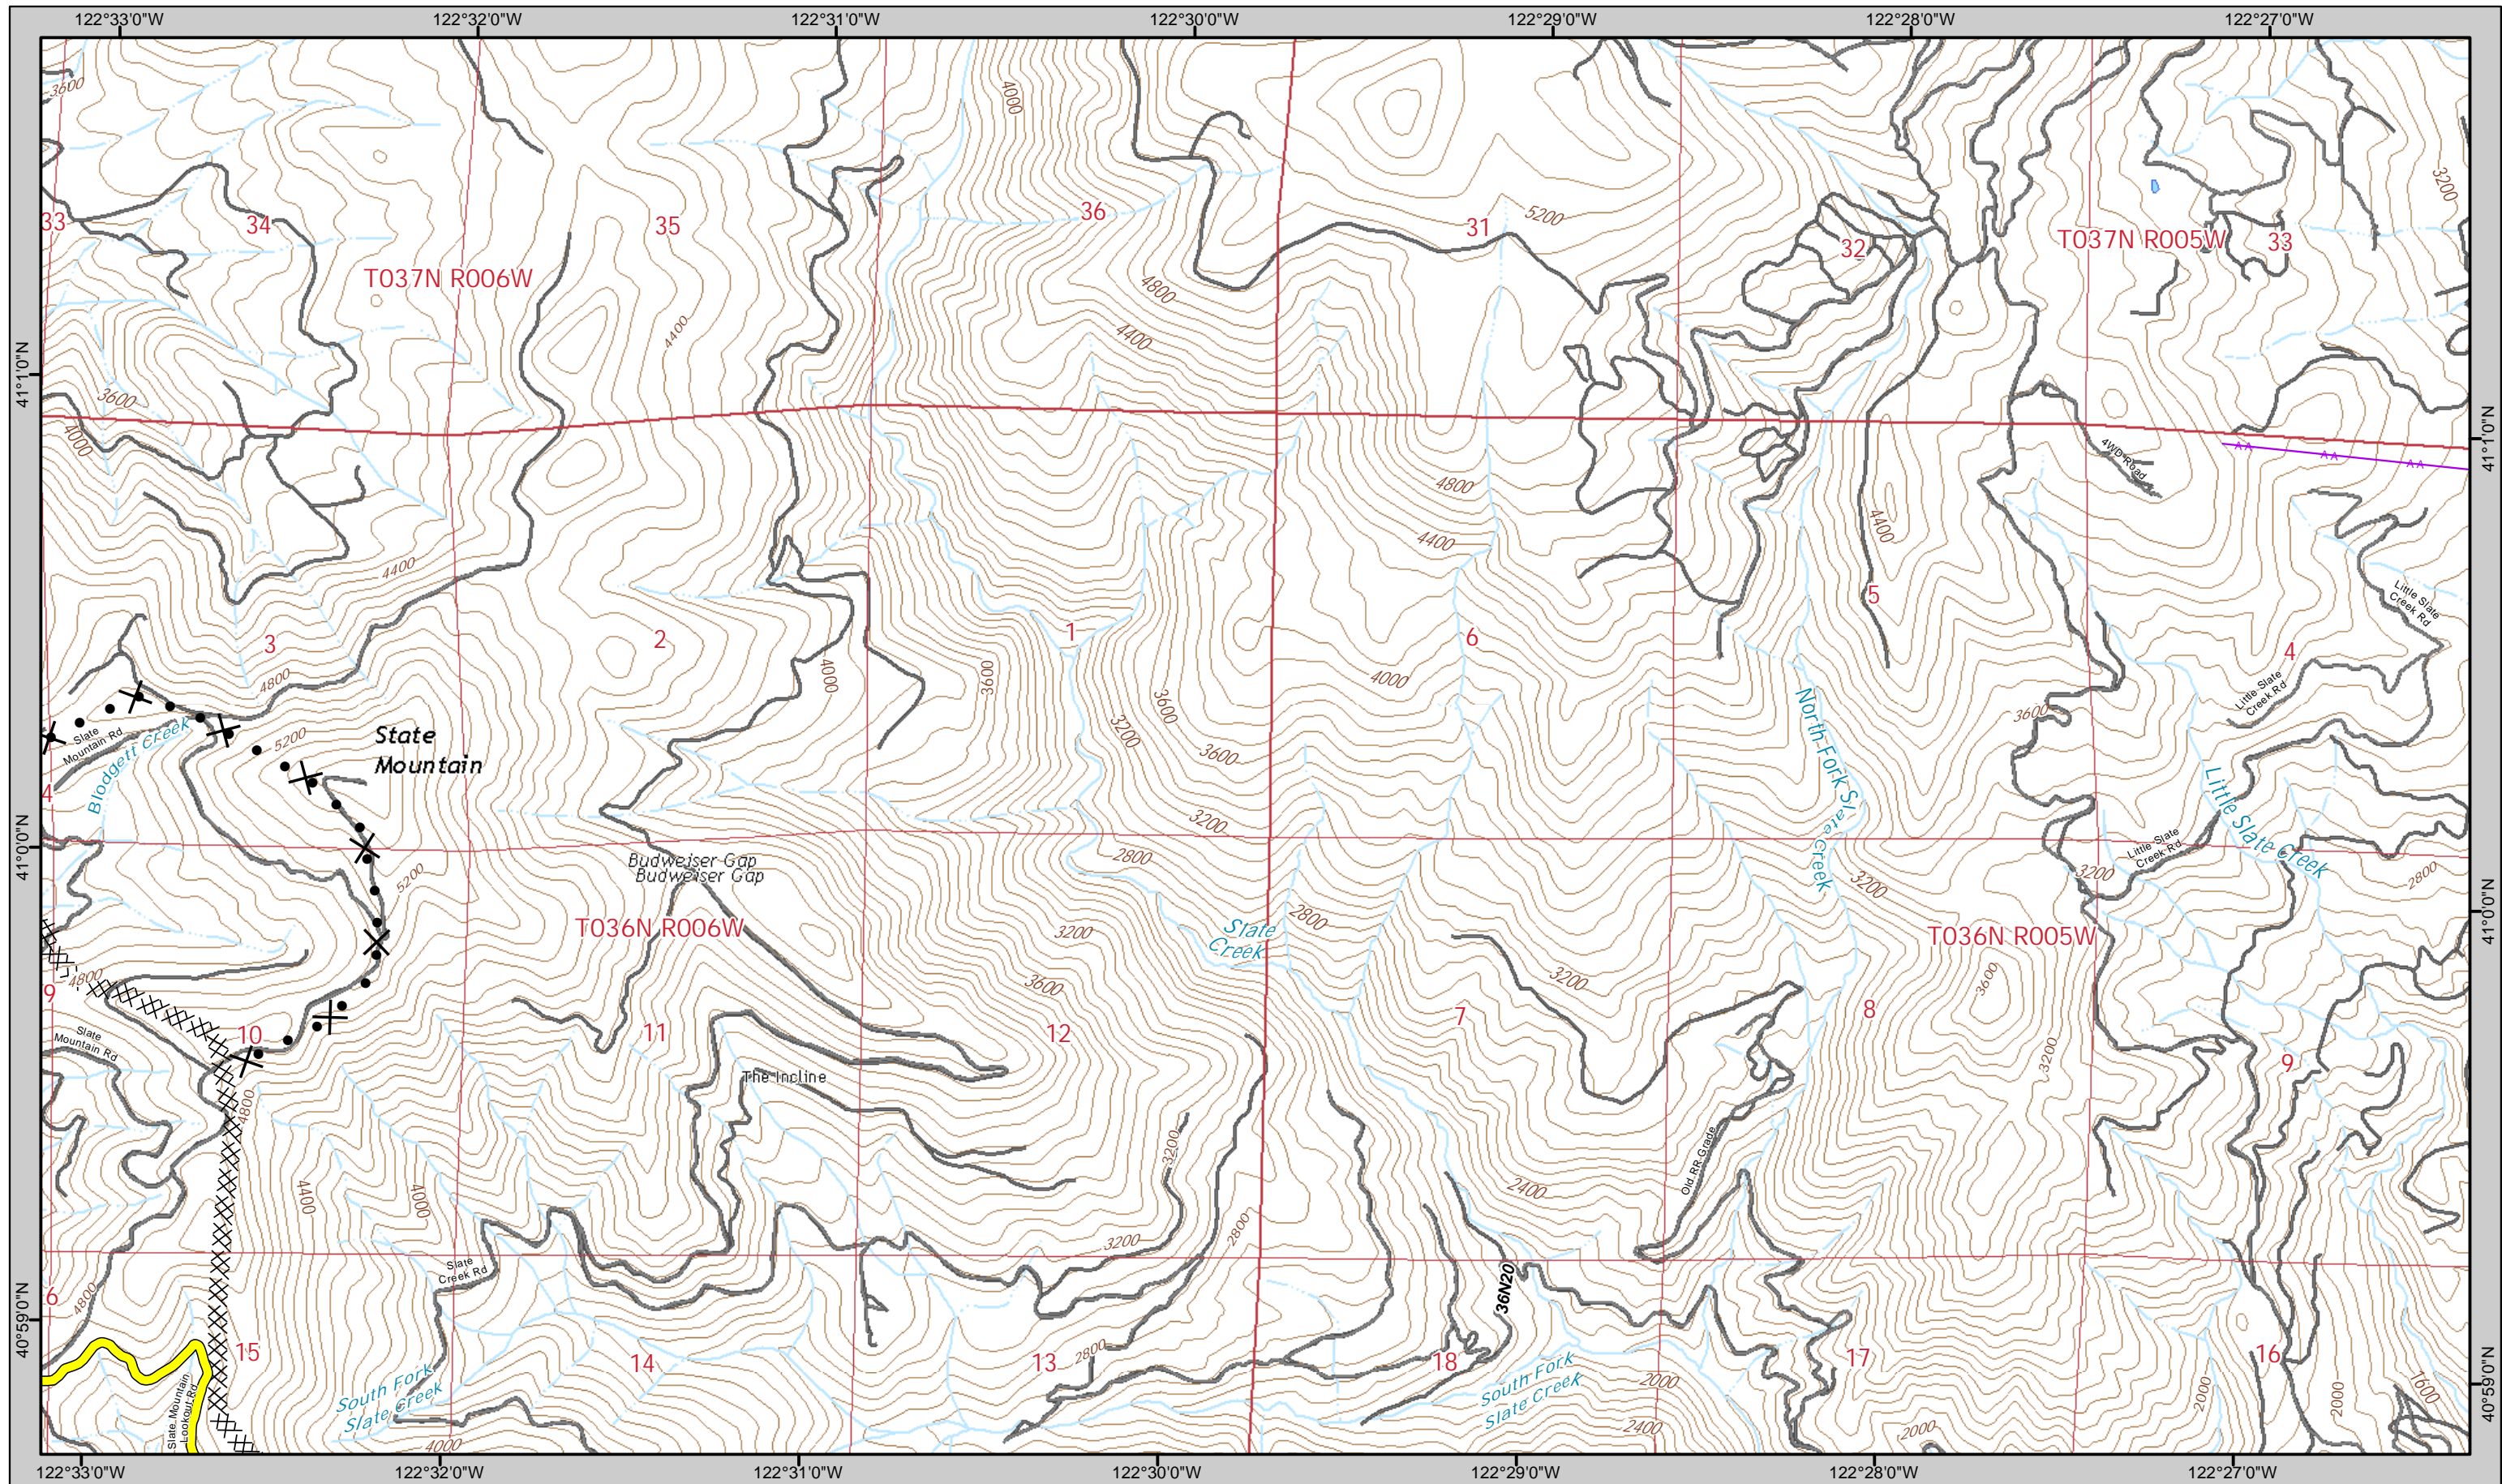

2	3
5	6

Travel Routes

For standardized symbology see last page.

IAP MAP
August 23, 2018