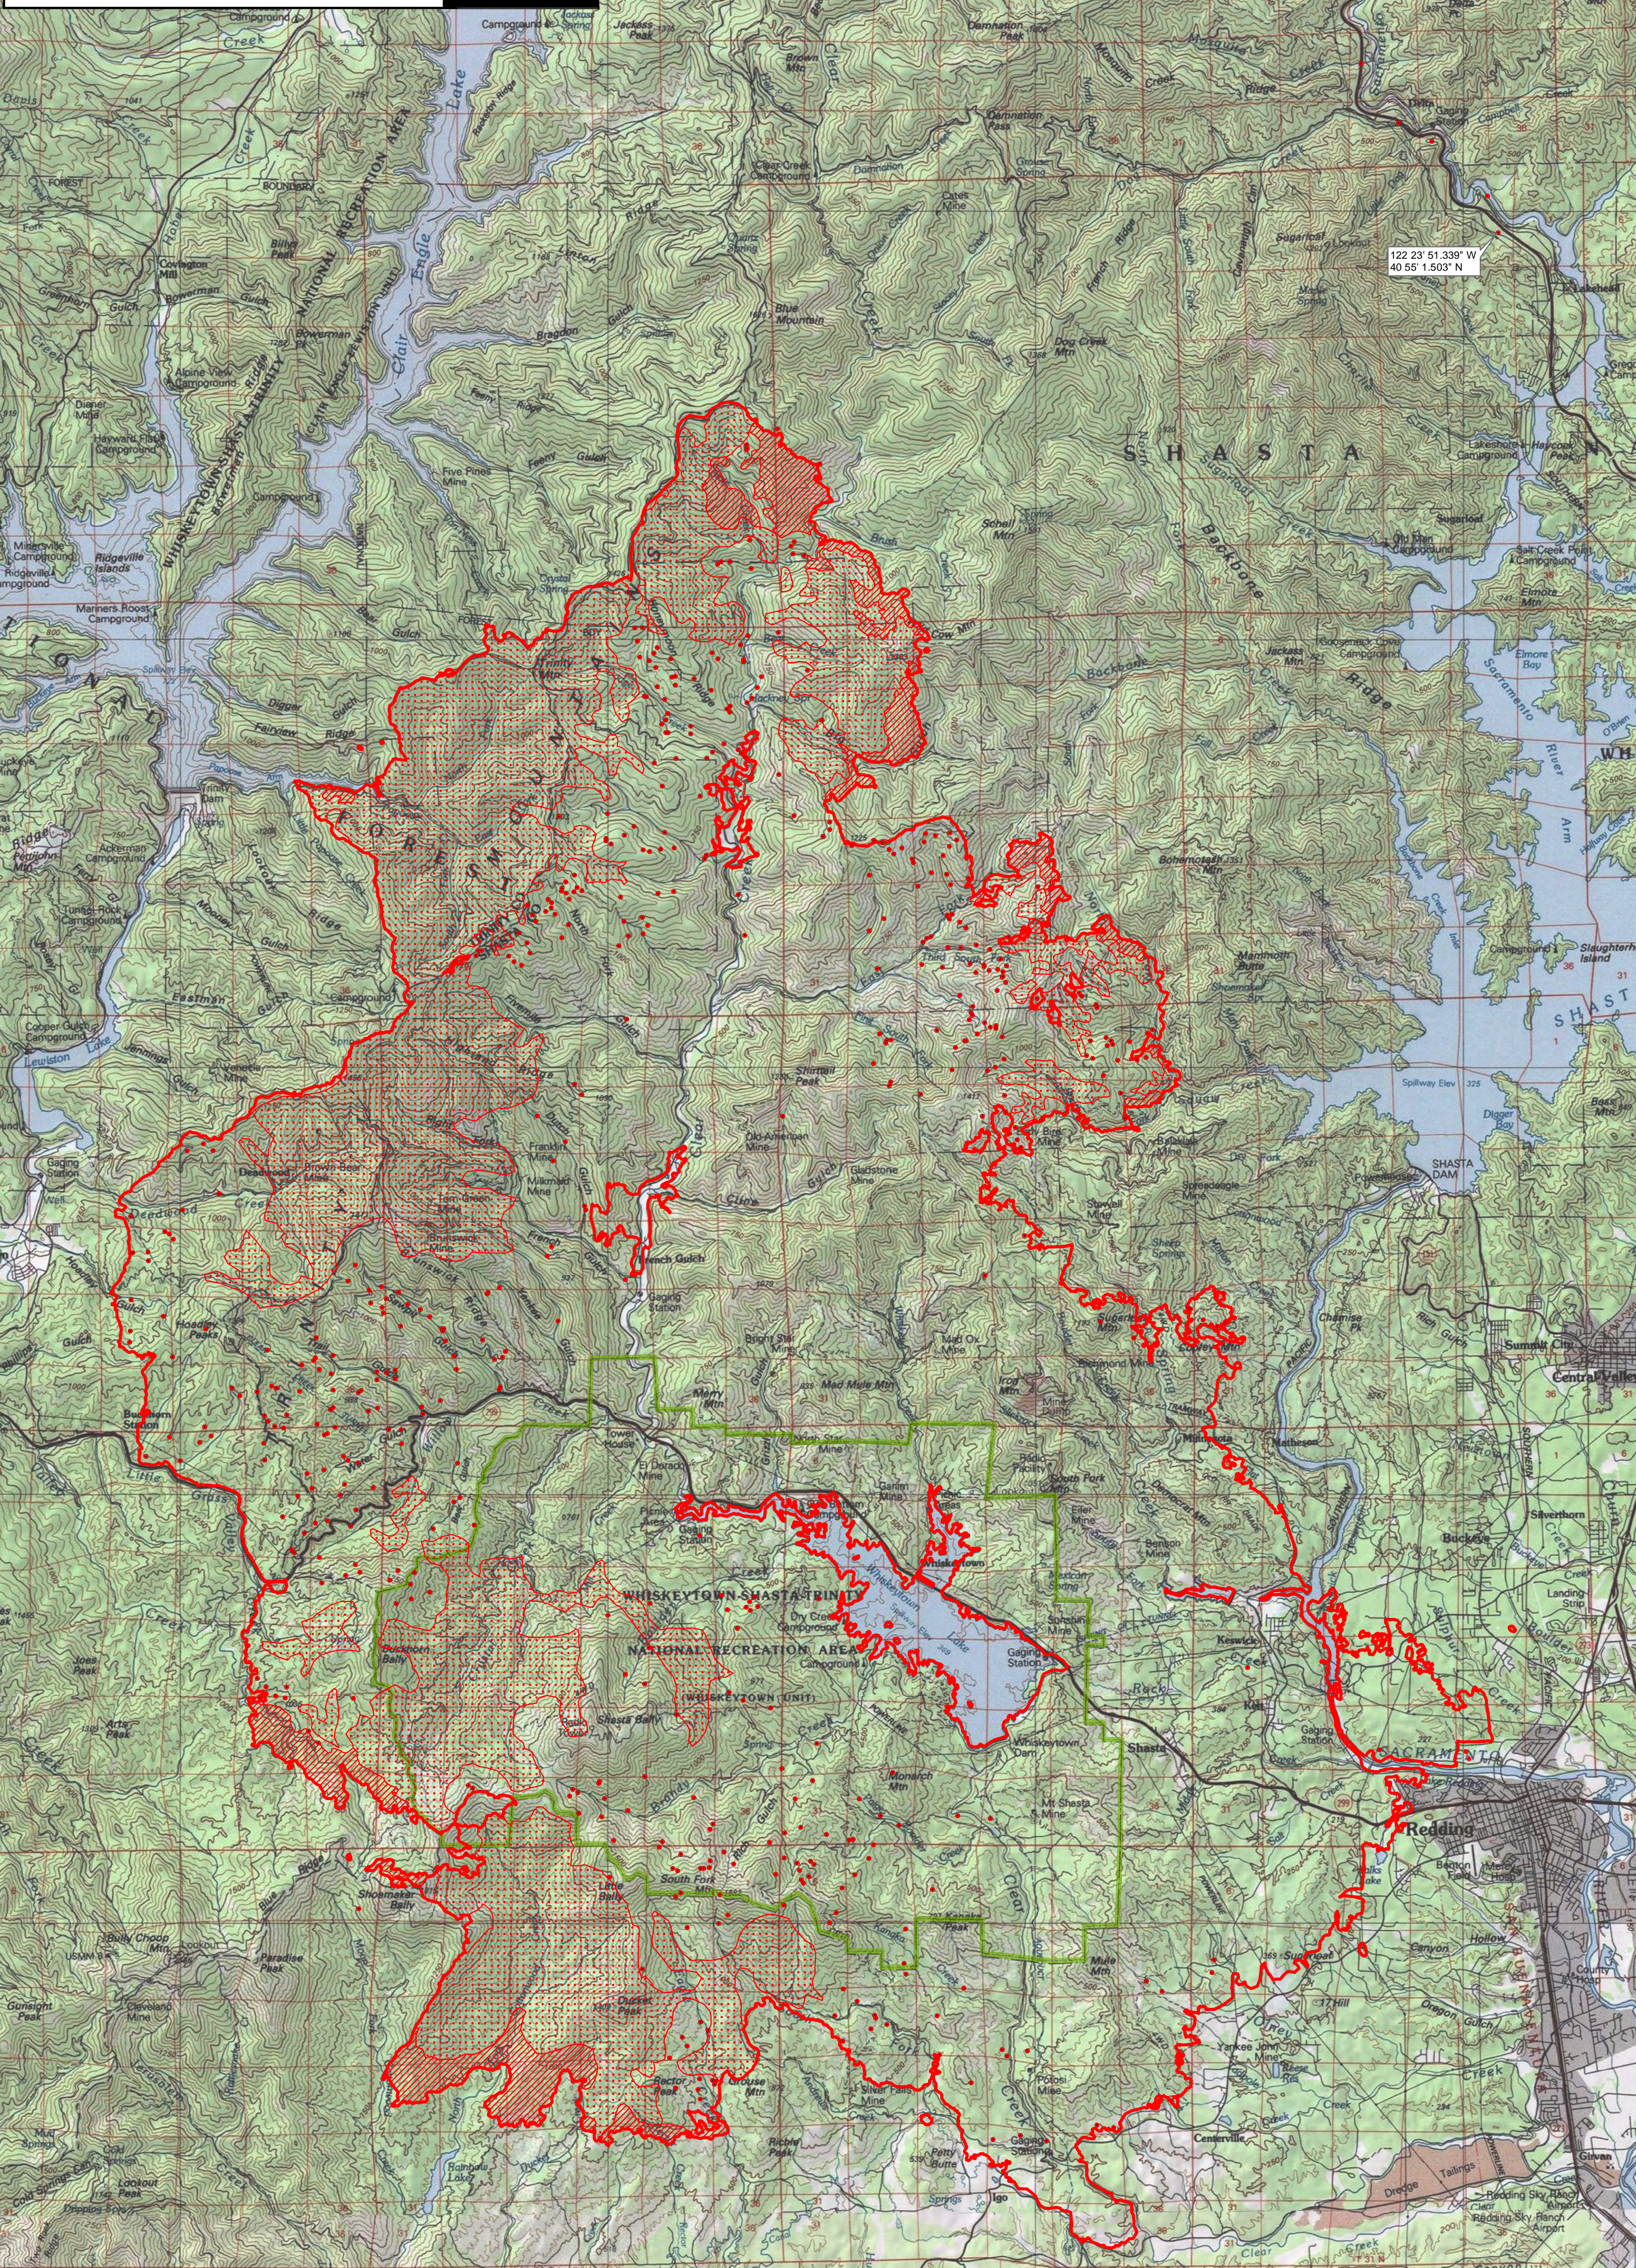

Infrared Map
Carr (CA-SHU-007808)
Map Date: 08/08/2018
Imagery Date: 08/07/2018
Imagery Time: 2359 MDT
IR Interpreted Acres: 176,069 acres
IRIN: Tina Rotenbury

- Isolated Heat Sources
- Heat Perimeter
- Intense Heat
- Scattered Heat
- Whiskeytown-Shasta Trinity National Recreation Area

WGS 1984 UTM Zone 10N

0 0.5 1 2 3 4 5 Miles

122 23 51.339' W
 40 55 1.503' N