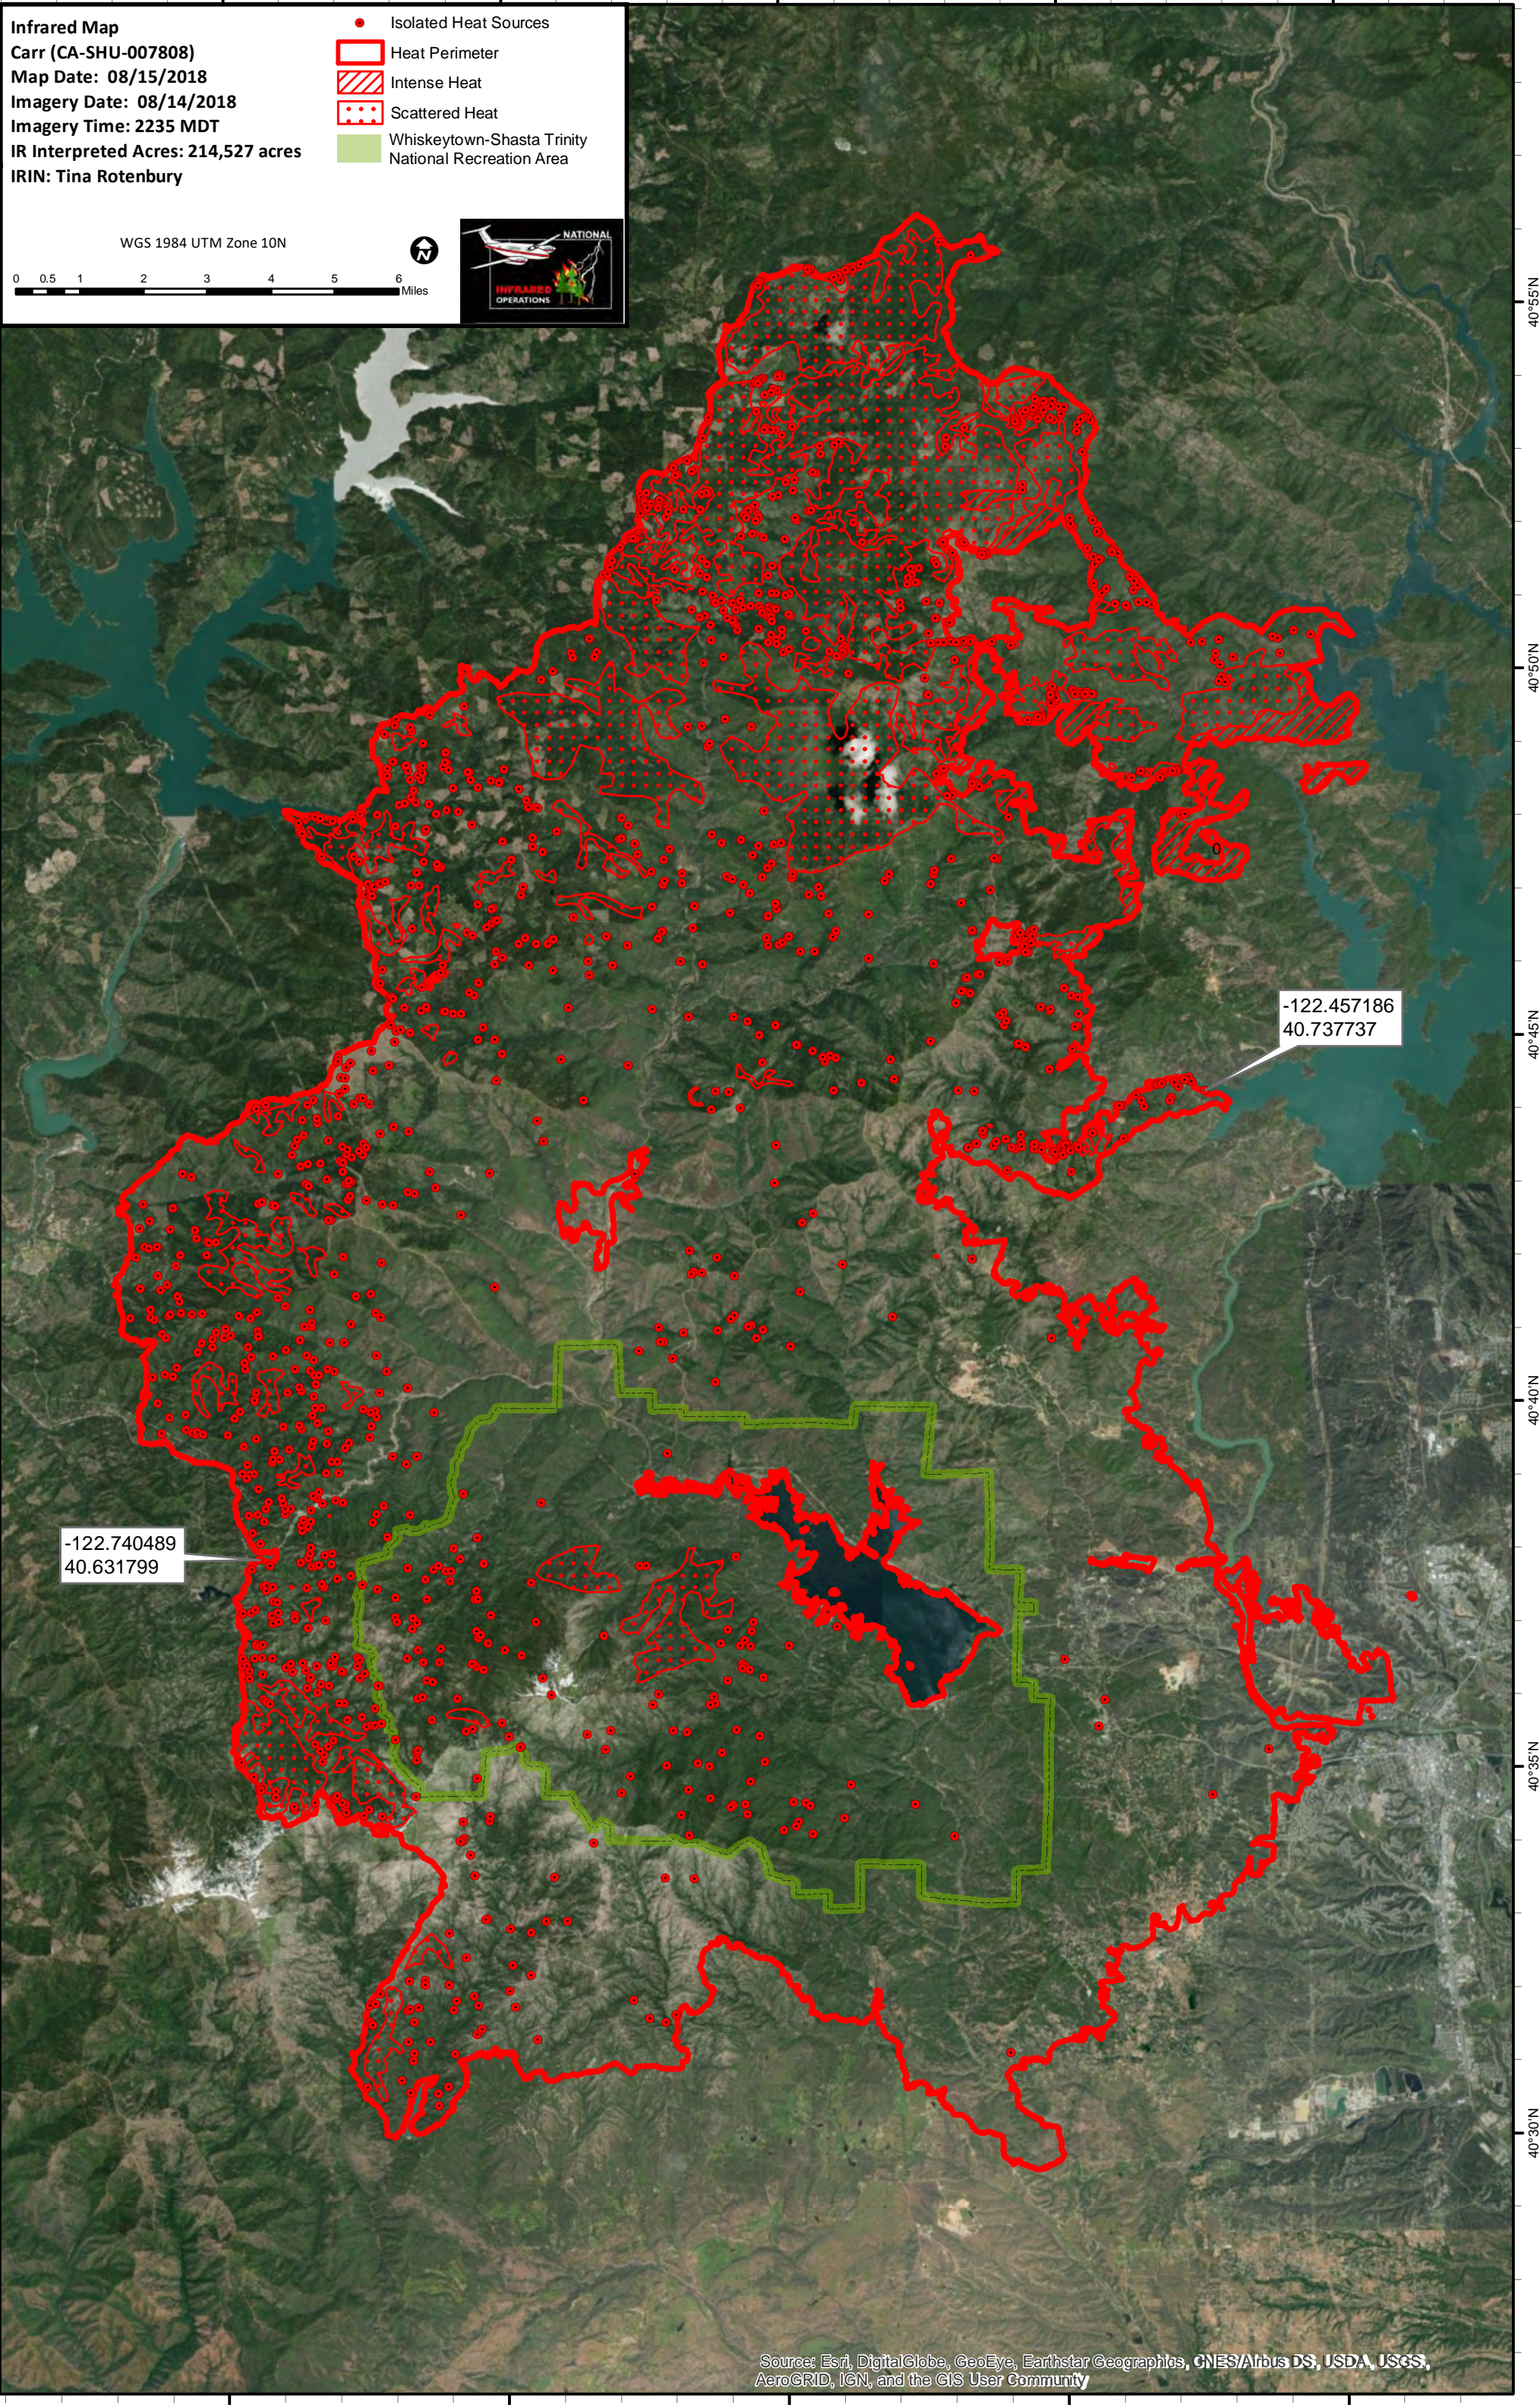

Infrared Map
Carr (CA-SHU-007808)
Map Date: 08/15/2018
Imagery Date: 08/14/2018
Imagery Time: 2235 MDT
IR Interpreted Acres: 214,527 acres
IRIN: Tina Rotenbury

- Isolated Heat Sources
- Heat Perimeter
- Intense Heat
- Scattered Heat
- Whiskeytown-Shasta Trinity National Recreation Area

WGS 1984 UTM Zone 10N

-122.740489
40.631799

-122.457186
40.737737