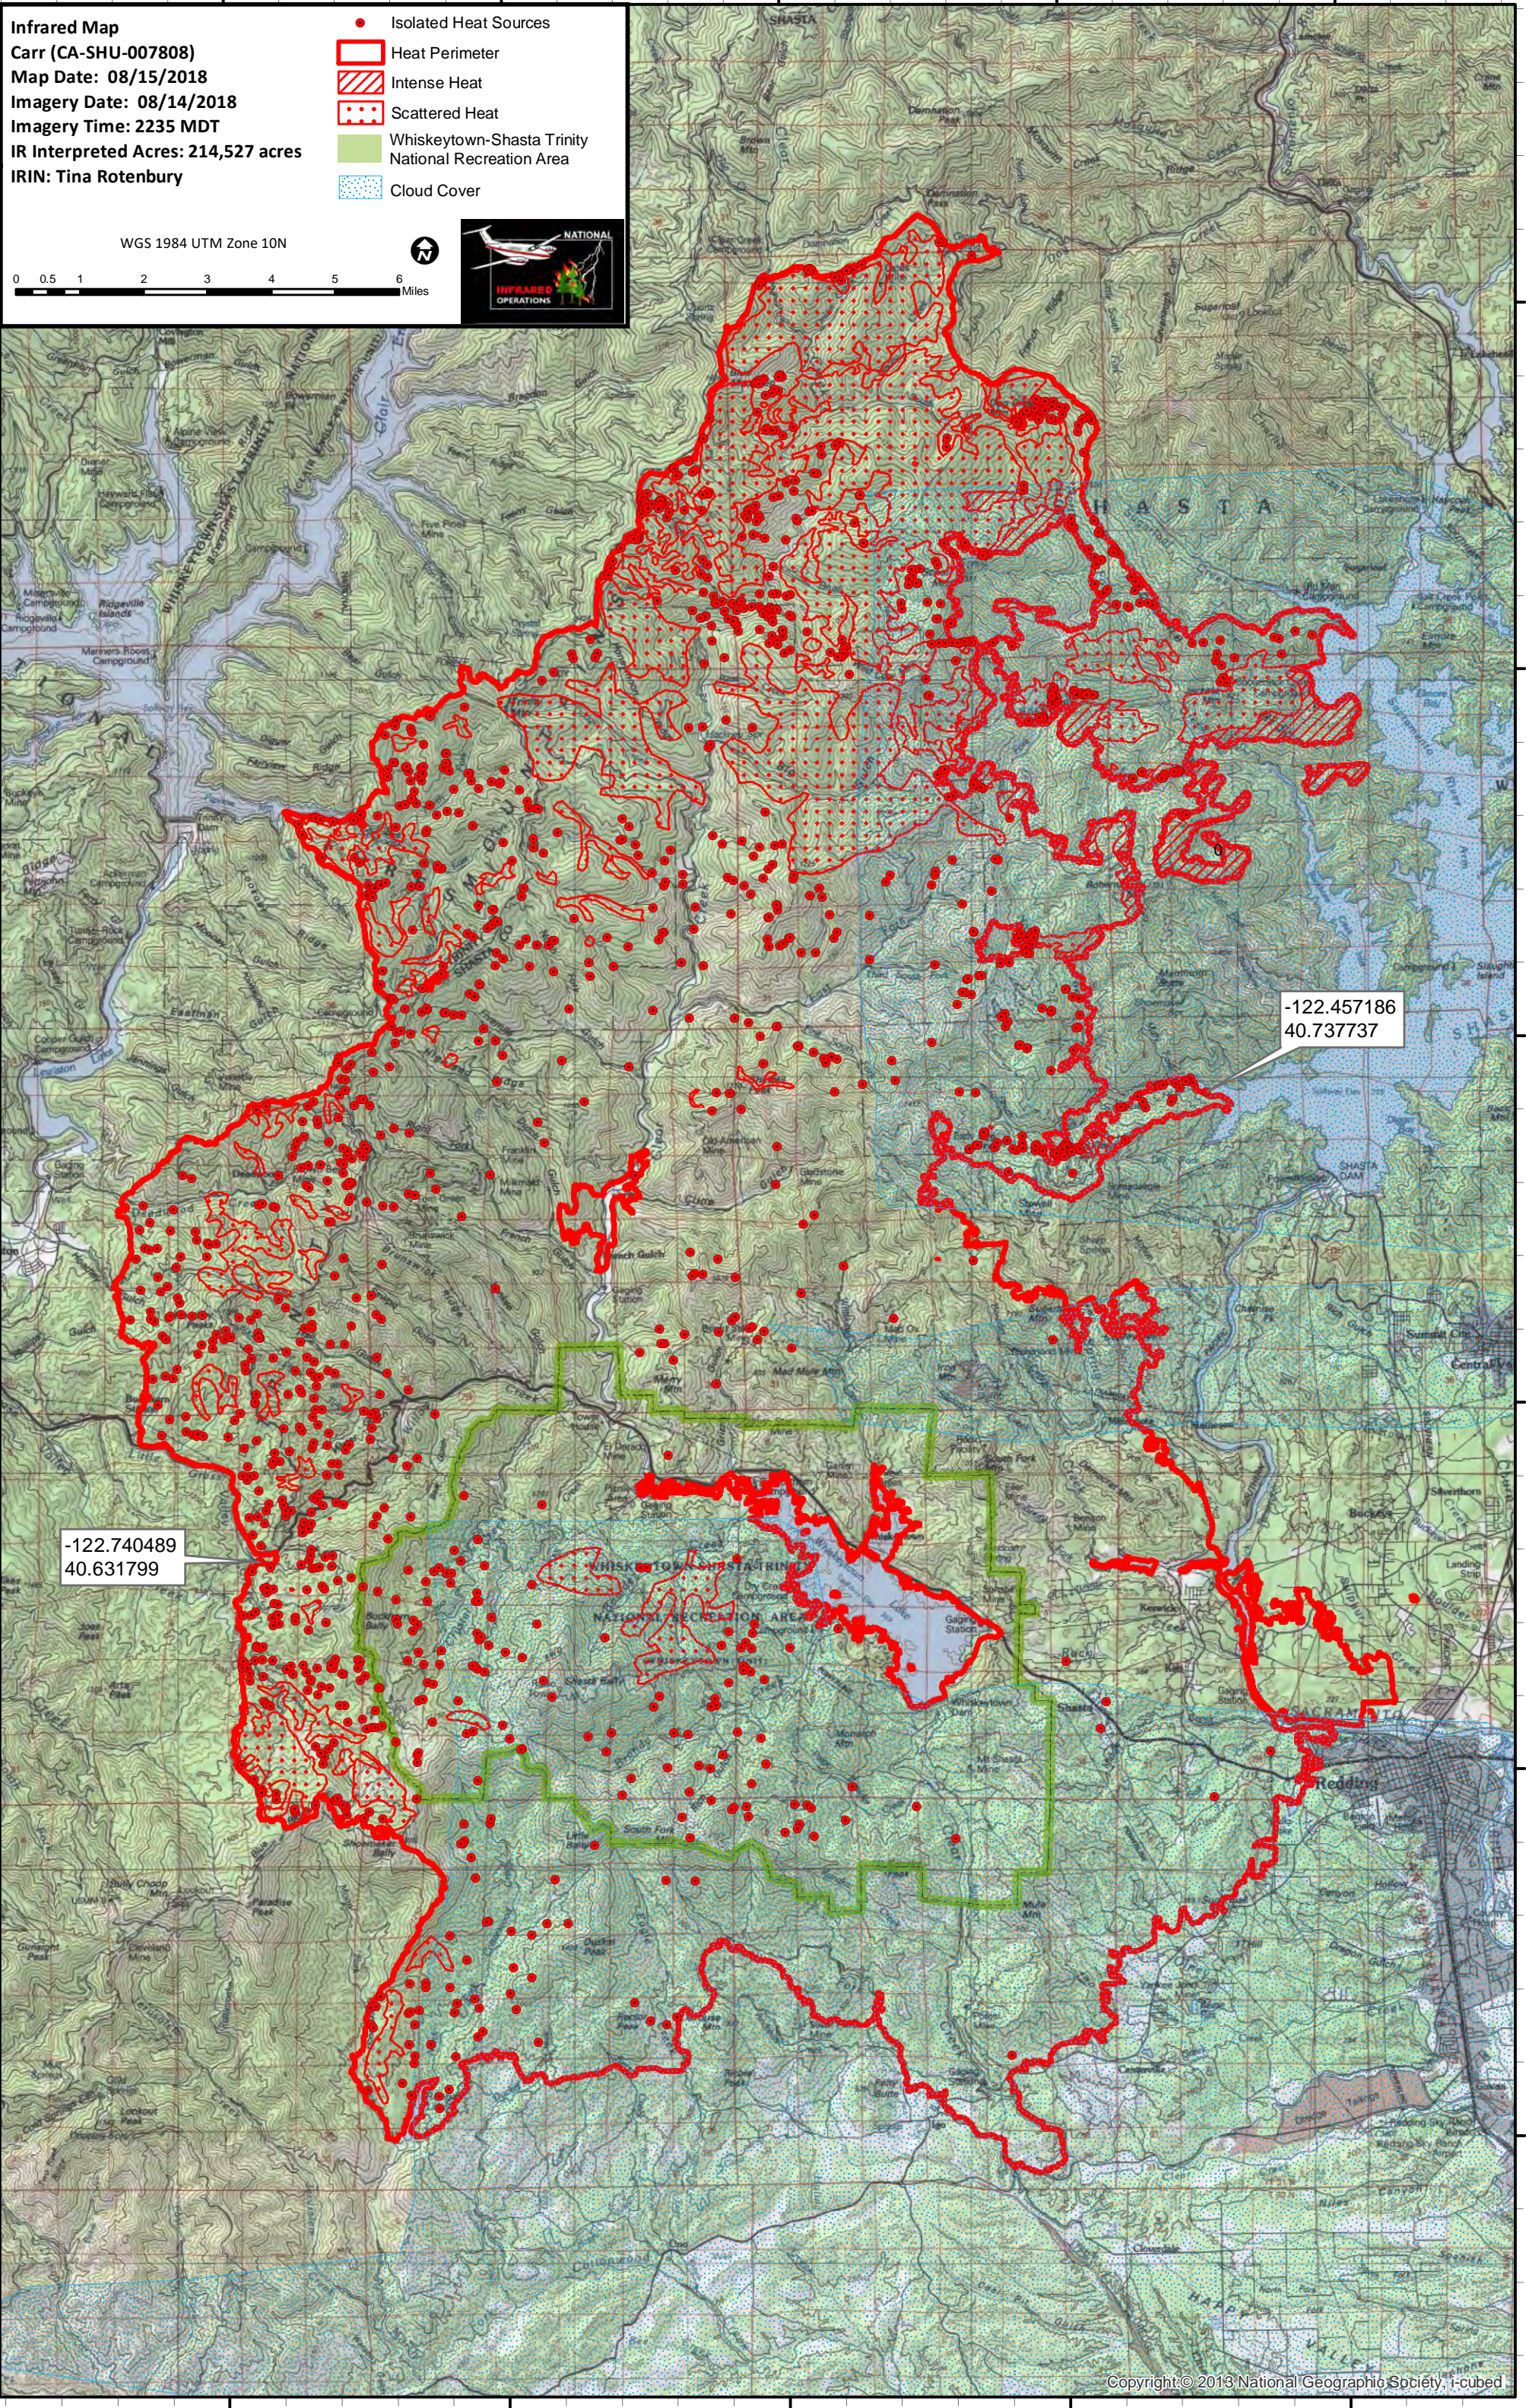

**Infrared Map**  
Carr (CA-SHU-007808)  
Map Date: 08/15/2018  
Imagery Date: 08/14/2018  
Imagery Time: 2235 MDT  
IR Interpreted Acres: 214,527 acres  
IRIN: Tina Rotenbury

- Isolated Heat Sources
- Heat Perimeter
- Intense Heat
- Scattered Heat
- Whiskeytown-Shasta Trinity National Recreation Area
- Cloud Cover

WGS 1984 UTM Zone 10N

-122.740489  
40.631799

-122.457186  
40.737737