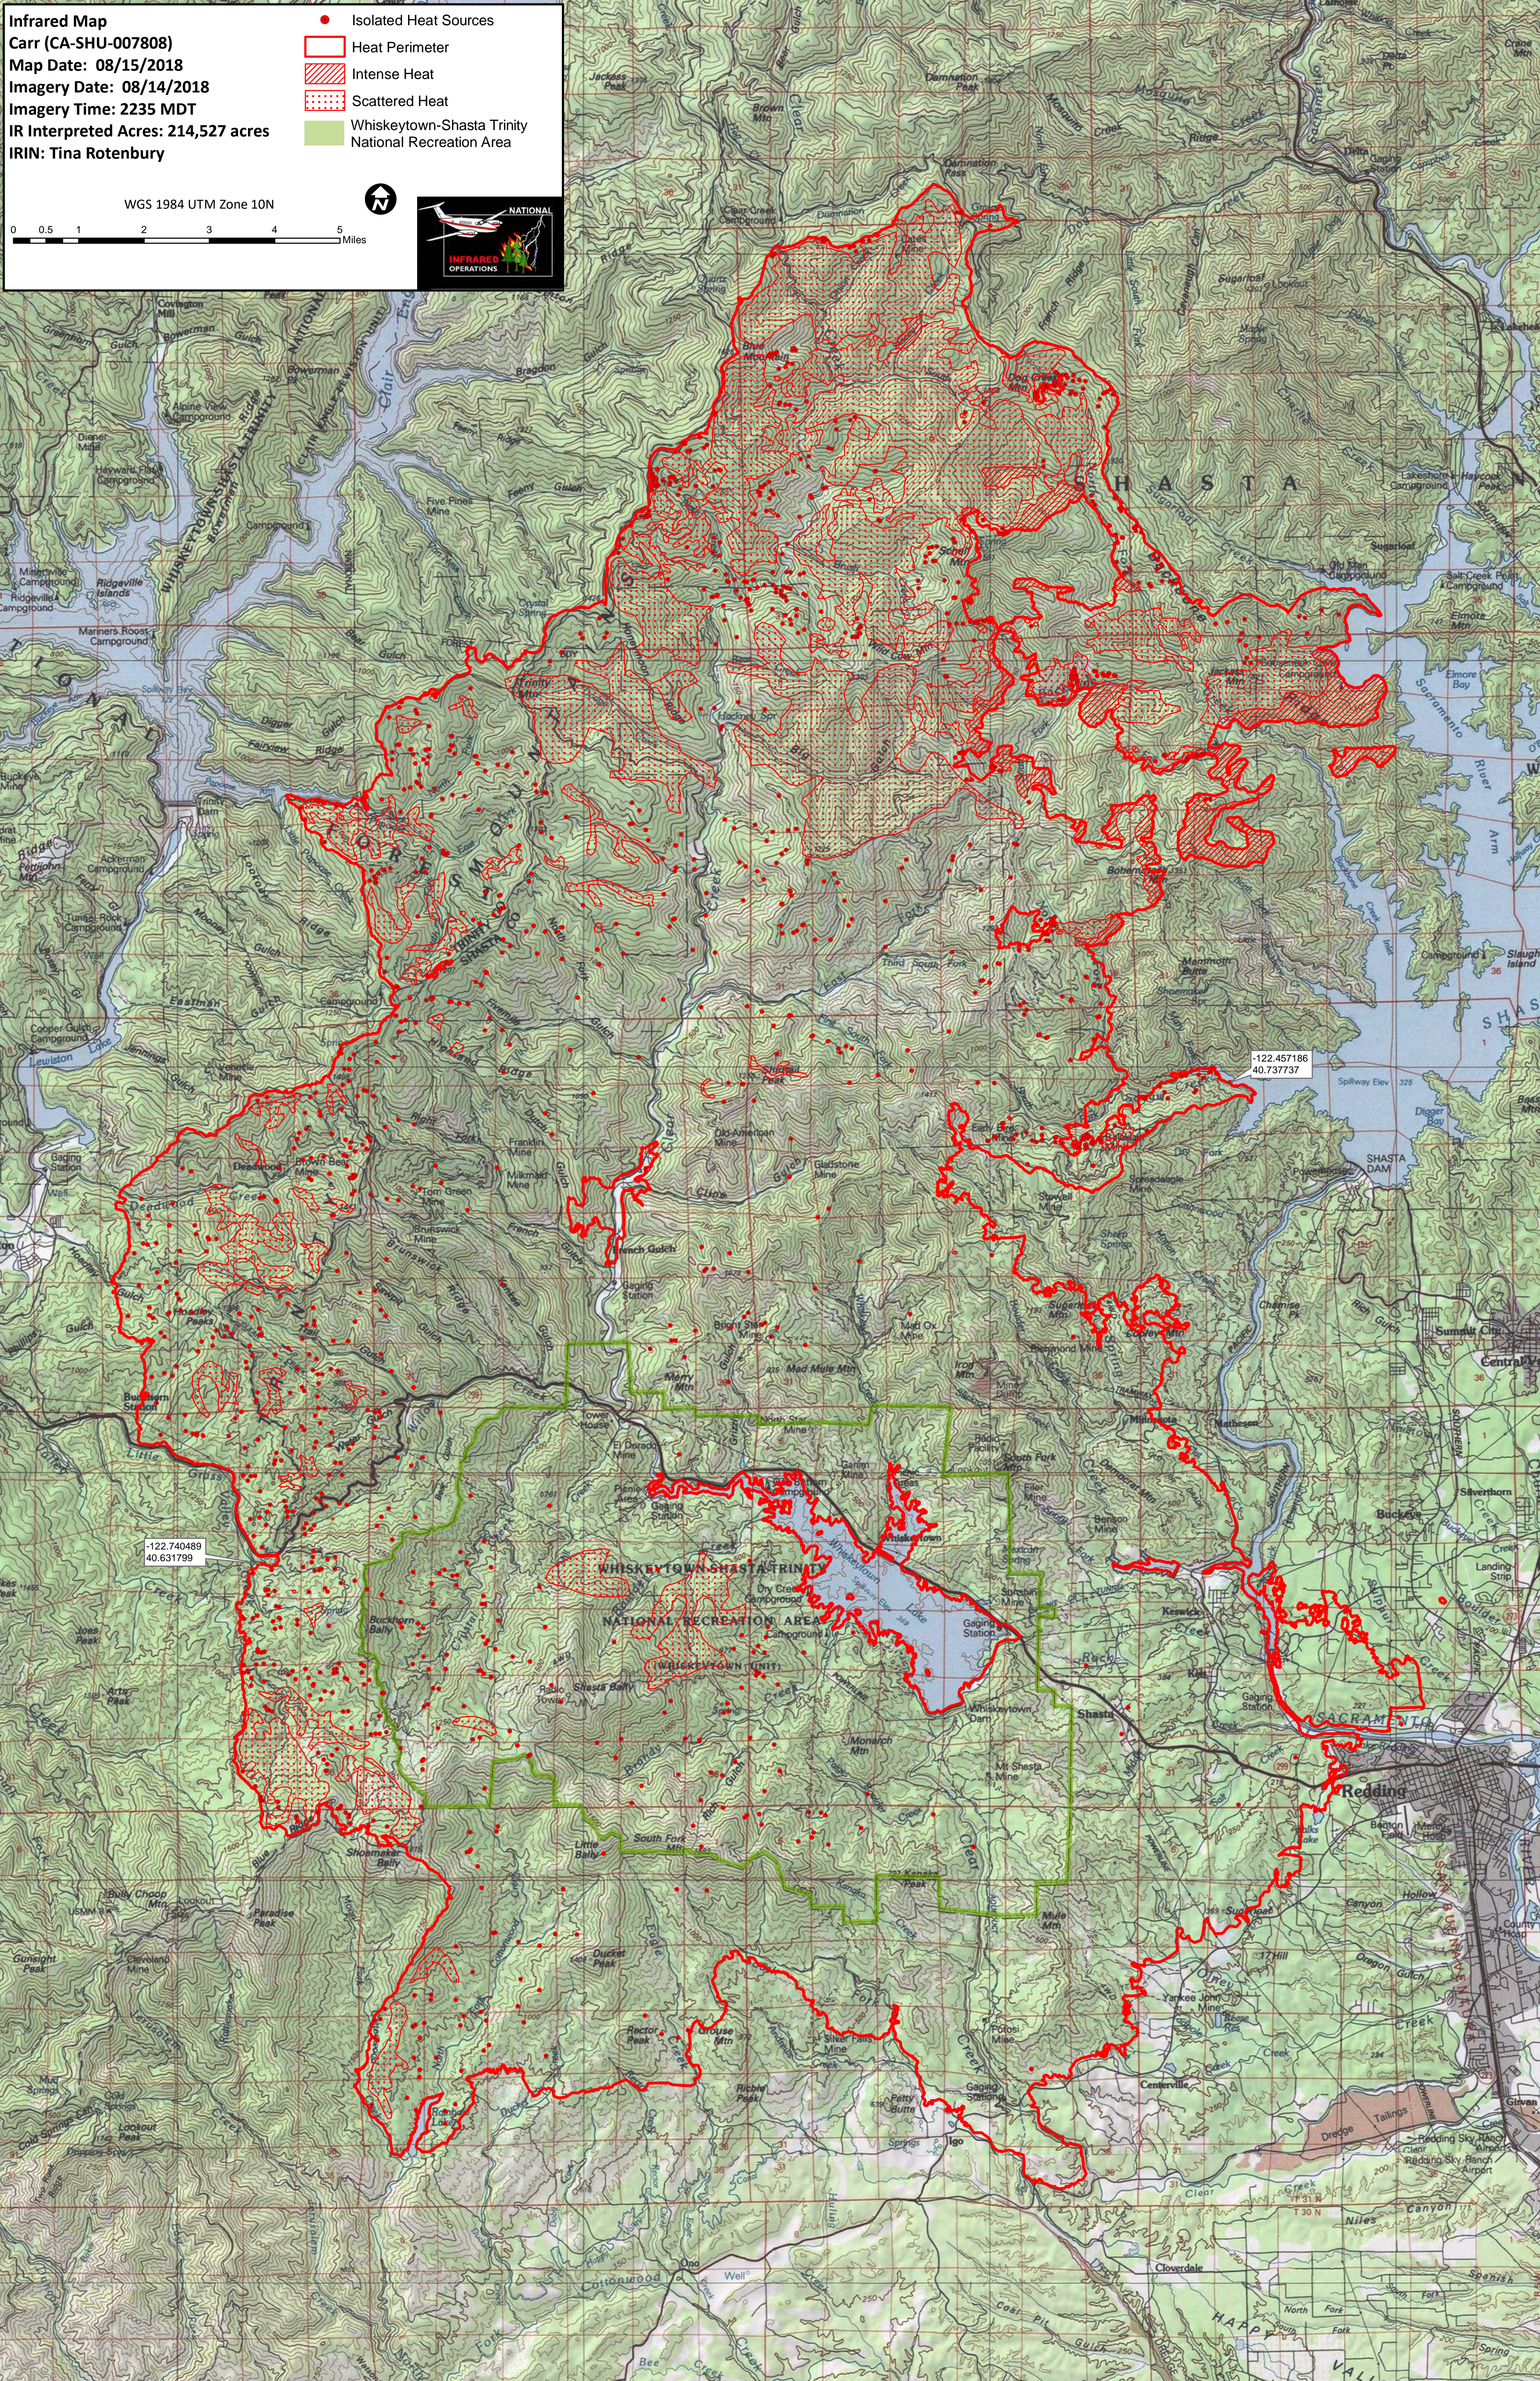

Infrared Map
Carr (CA-SHU-007808)
Map Date: 08/15/2018
Imagery Date: 08/14/2018
Imagery Time: 2235 MDT
IR Interpreted Acres: 214,527 acres
IRIN: Tina Rotenbury

- Isolated Heat Sources
- Heat Perimeter
- Intense Heat
- Scattered Heat
- Whiskeytown-Shasta Trinity National Recreation Area

122.740489
40.631799

122.457186
40.737737