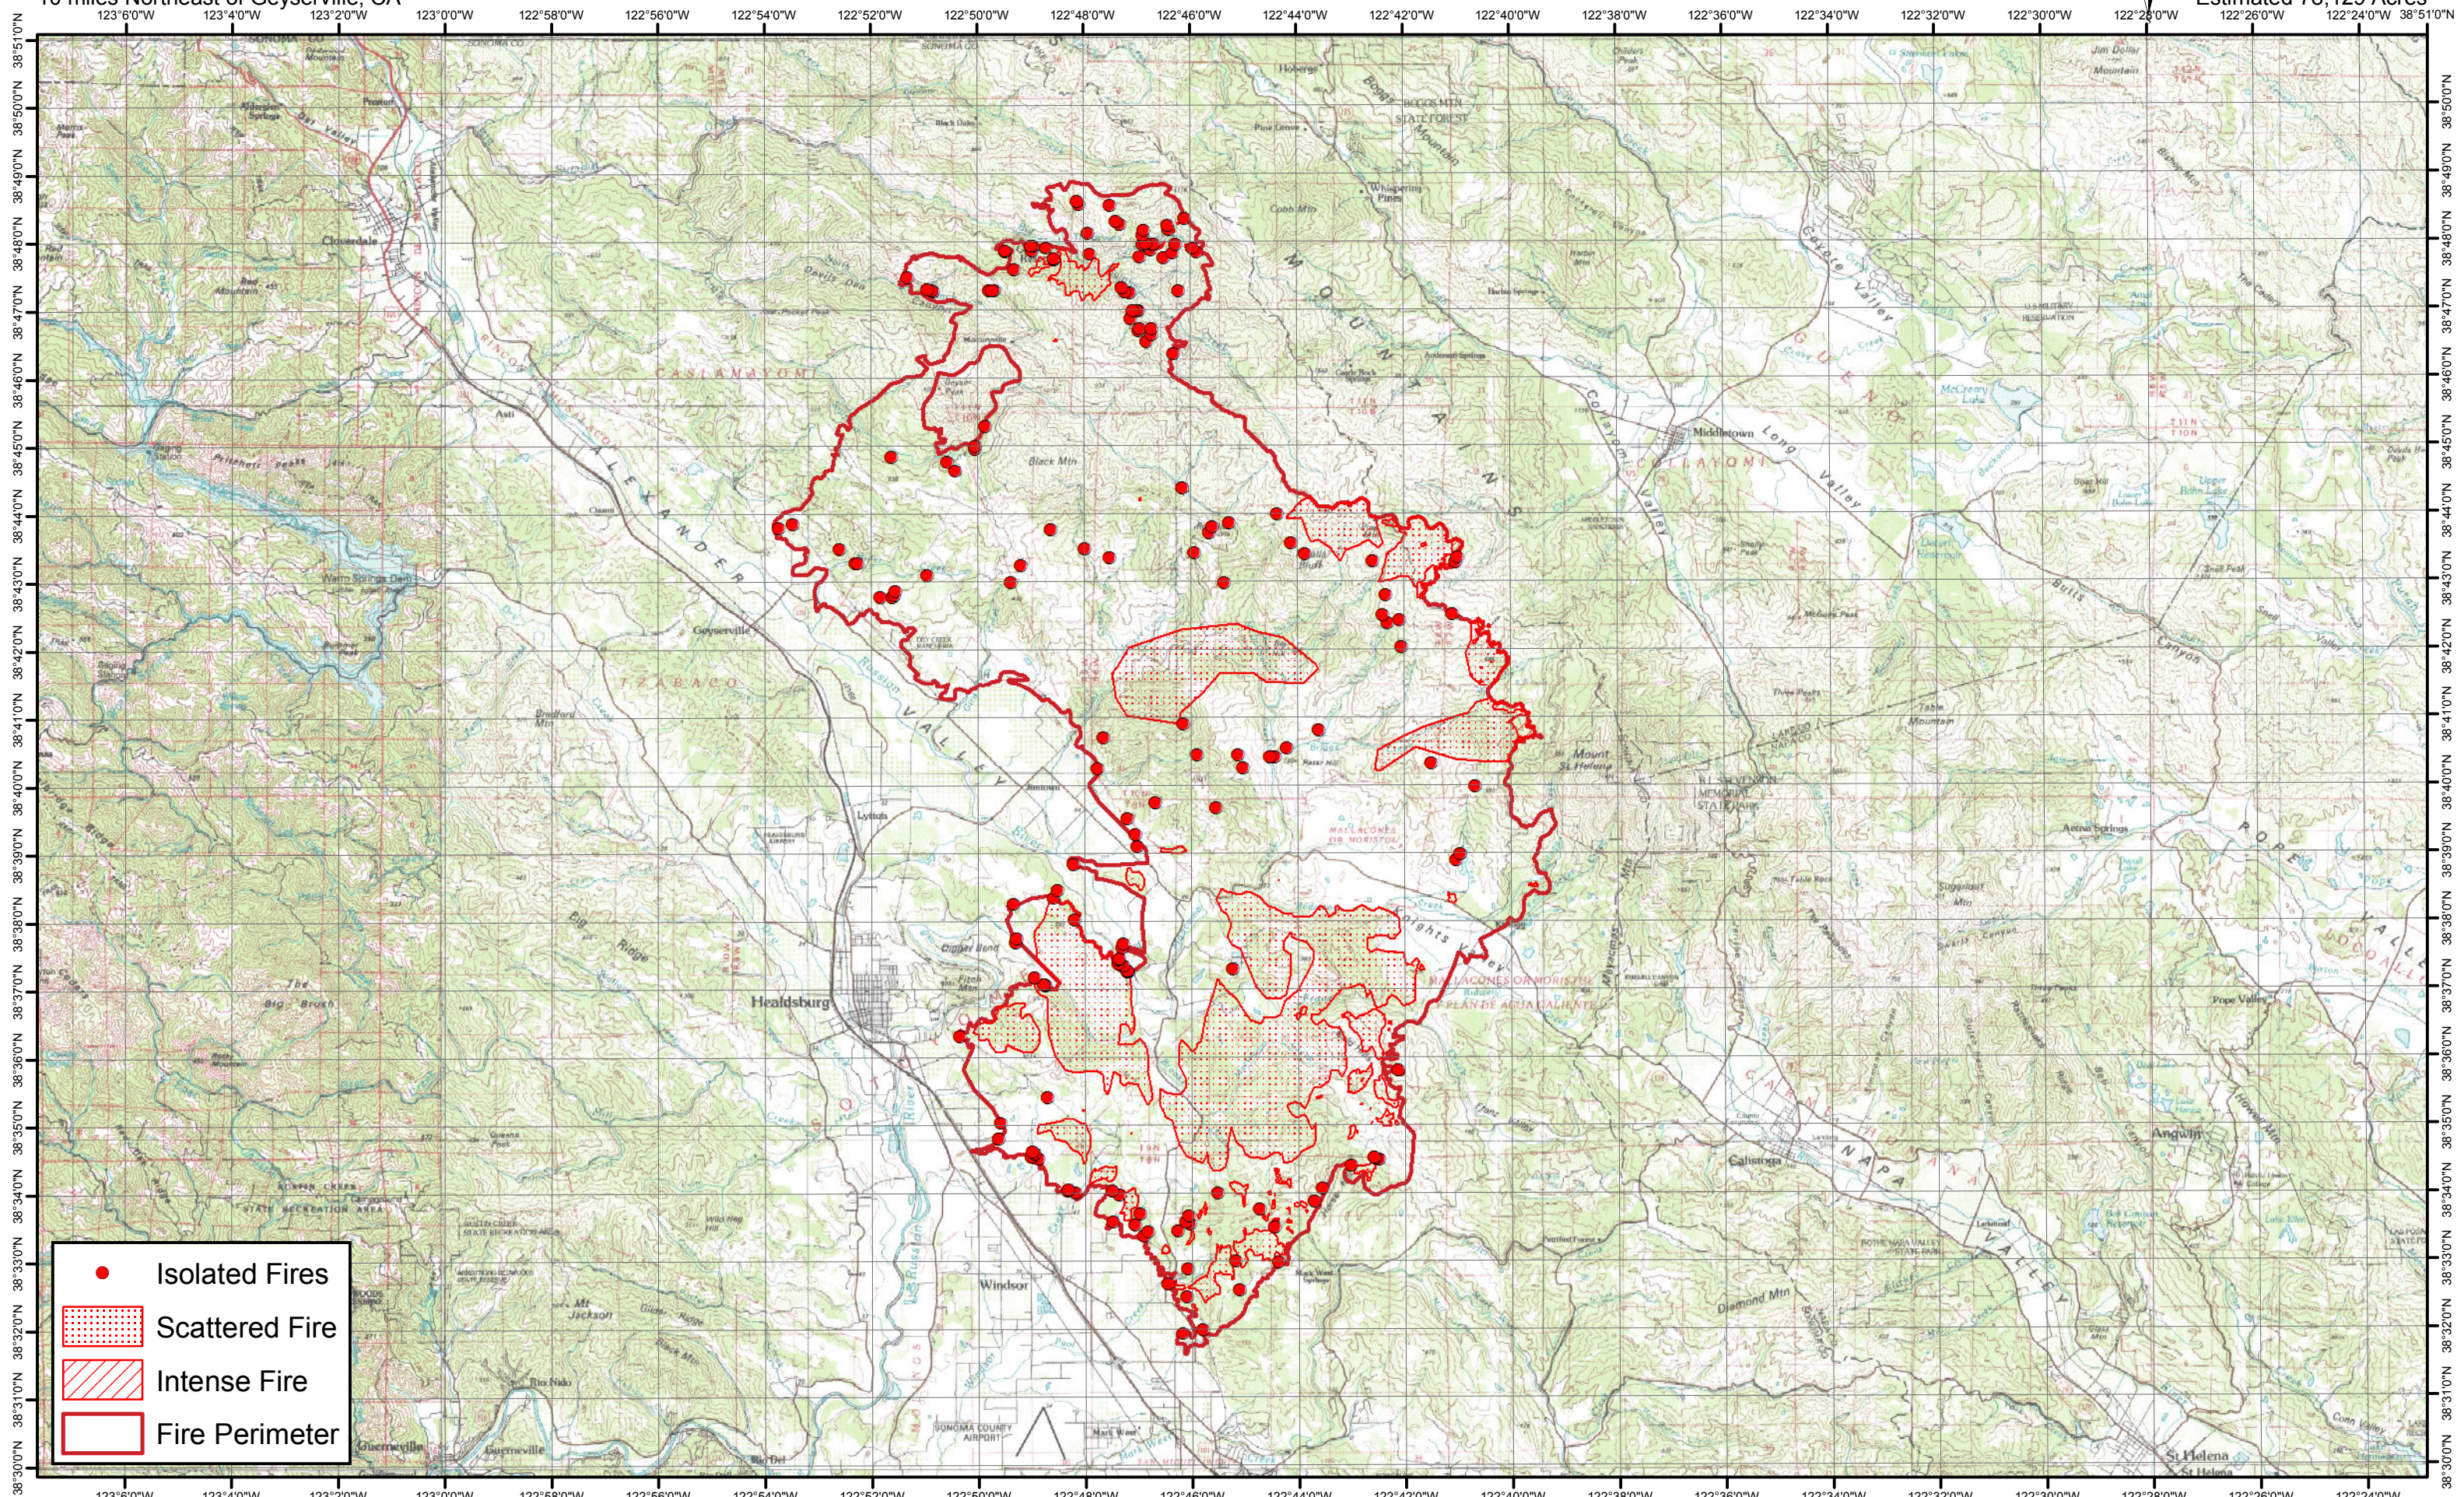

Kincadee Wildfire
Sonoma - Lake Napa Unit, Cal Fire
10 miles Northeast of Geyserville, CA

31 Oct 2019
c. 0600 UTC
Estimated 78,129 Acres

- Isolated Fires
- ▨ Scattered Fire
- ▨ Intense Fire
- ▭ Fire Perimeter

0 0.5 1 2 3 4 5 6 7 8 9 10 11 12 Miles

Map created with USGS 100K Quads; Projection: WGS 1984 UTM Zone 10N