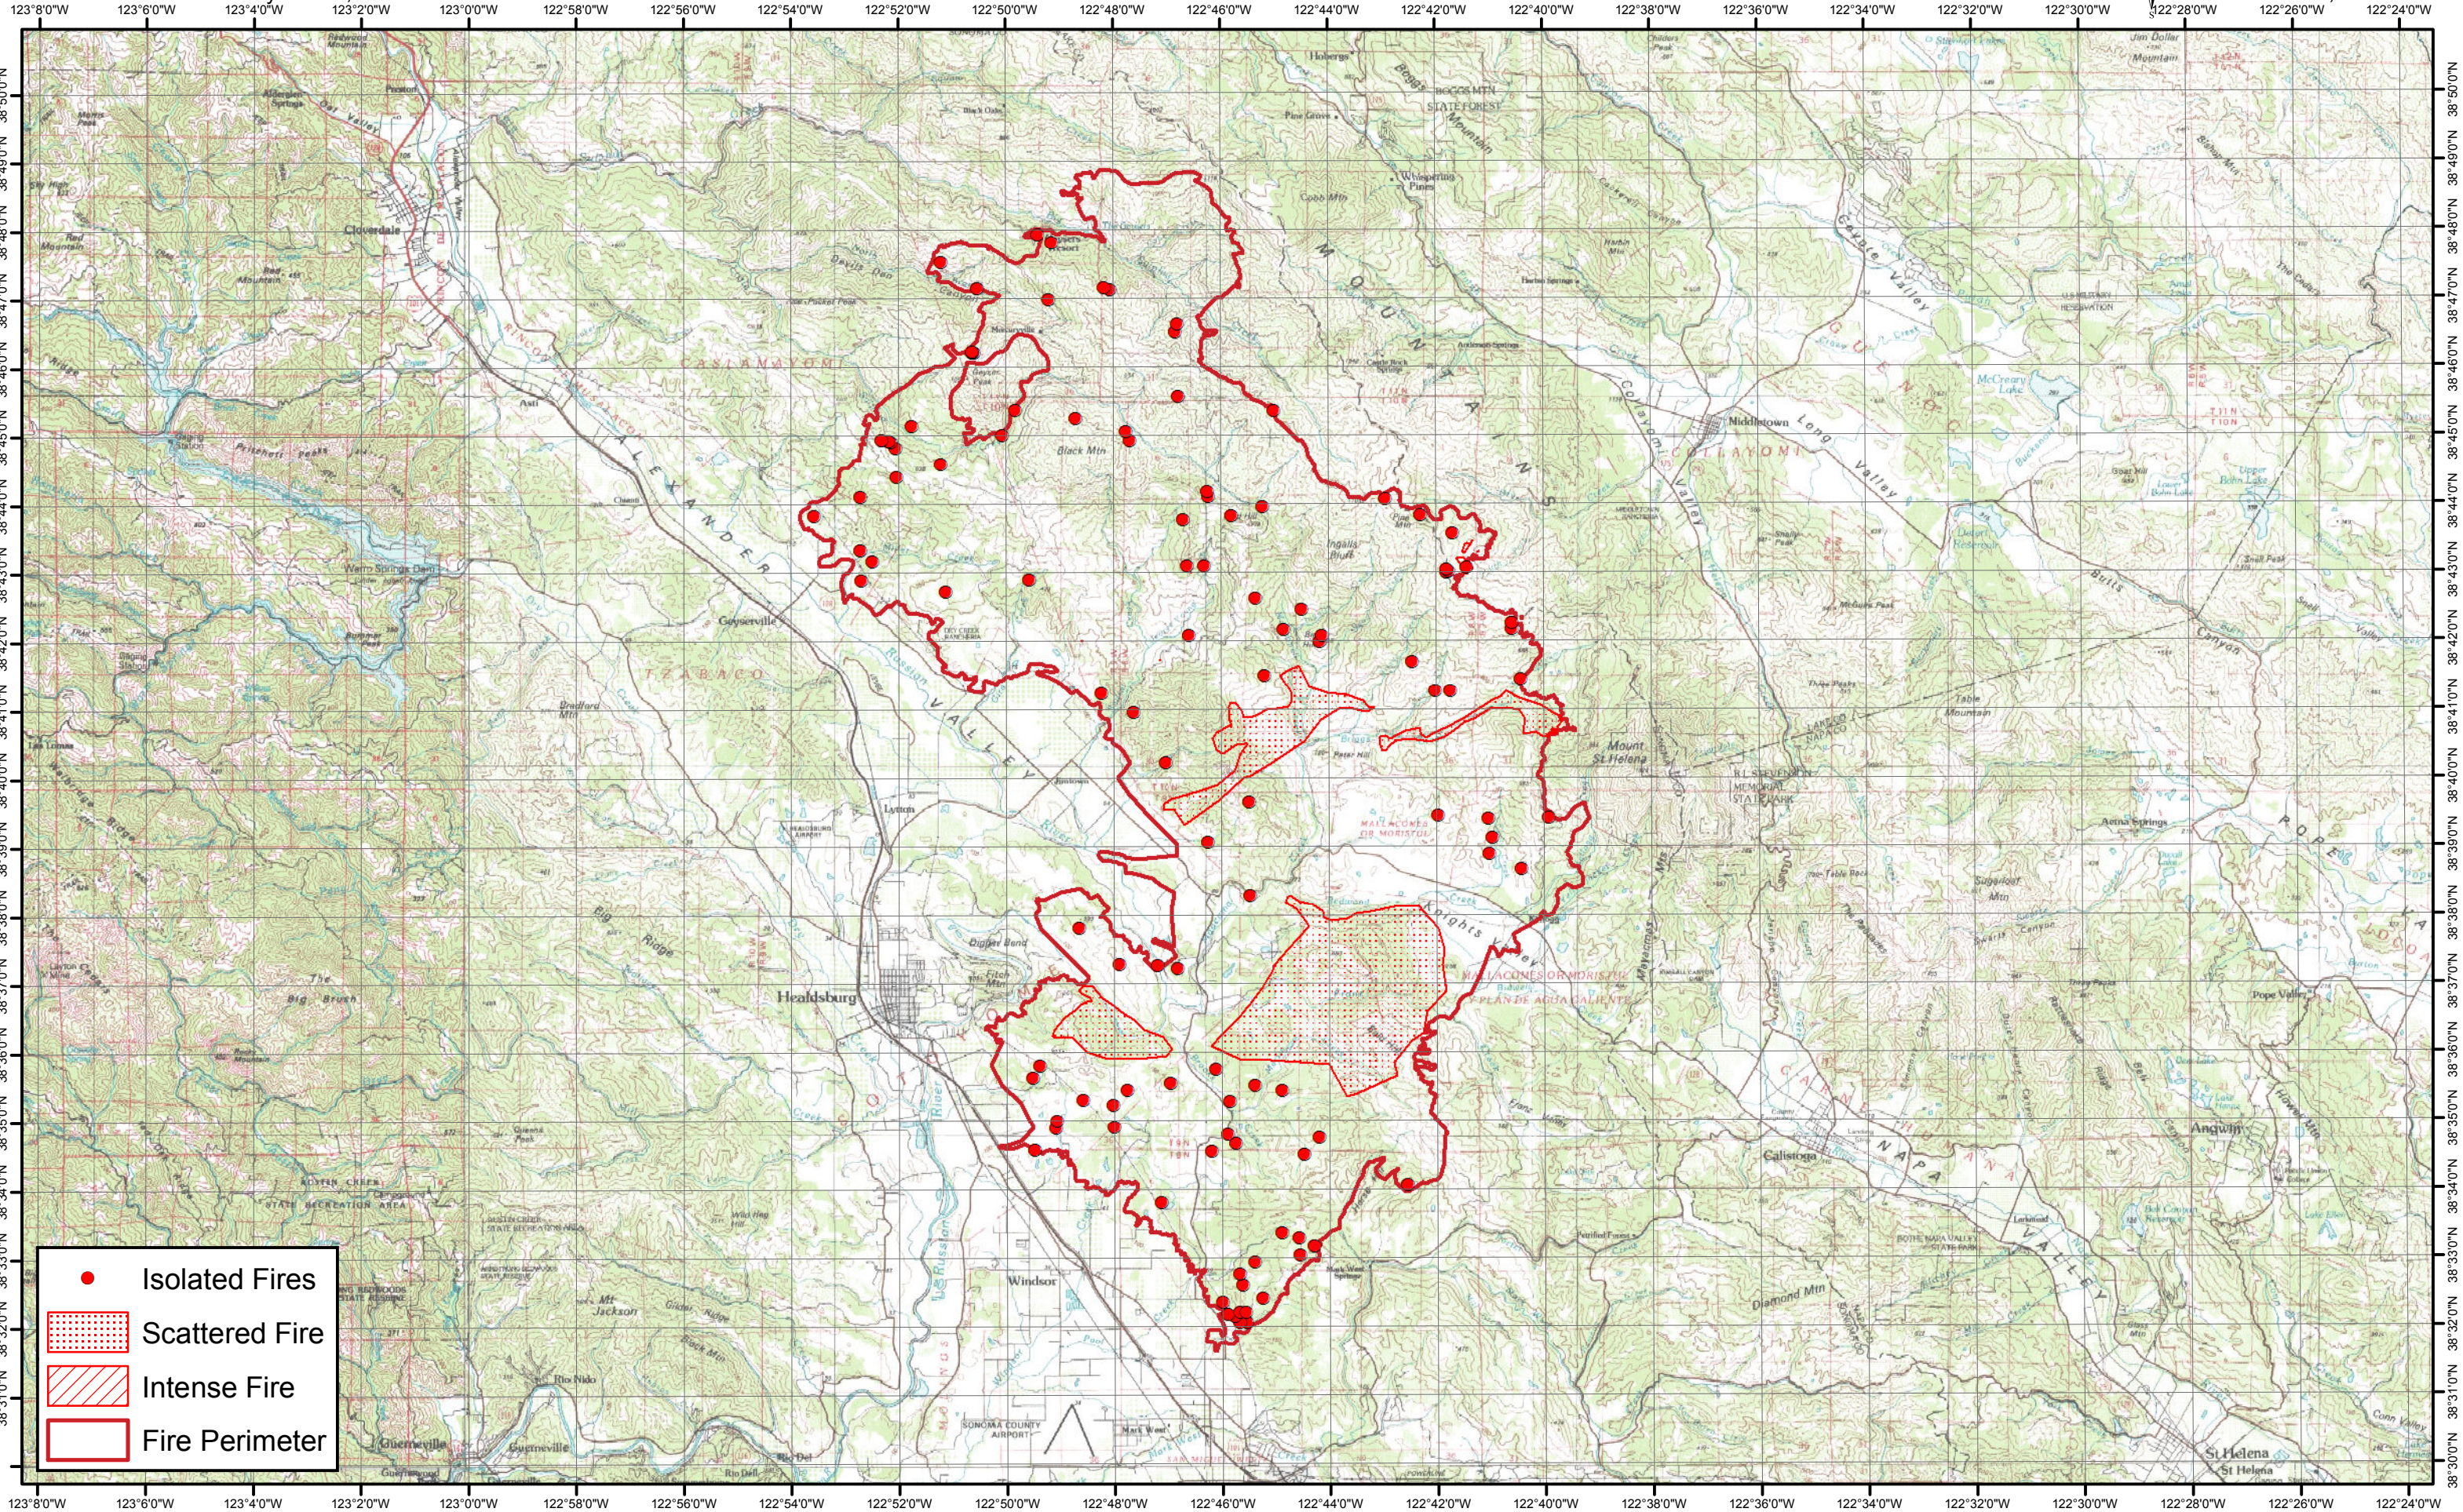

Kincaide Wildfire
Sonoma - Lake Napa Unit, Cal Fire
10 miles Northeast of Geyserville, CA

03 Nov 2019

c. 0500 UTC

Estimated 78,131 Acres

- Isolated Fires
- ▨ Scattered Fire
- ▨ Intense Fire
- ▭ Fire Perimeter

0 0.5 1 2 3 4 5 6 7 8 9 10 11 12 Miles

Map created with USGS 100K Quads; Projection: WGS 1984 UTM Zone 10N