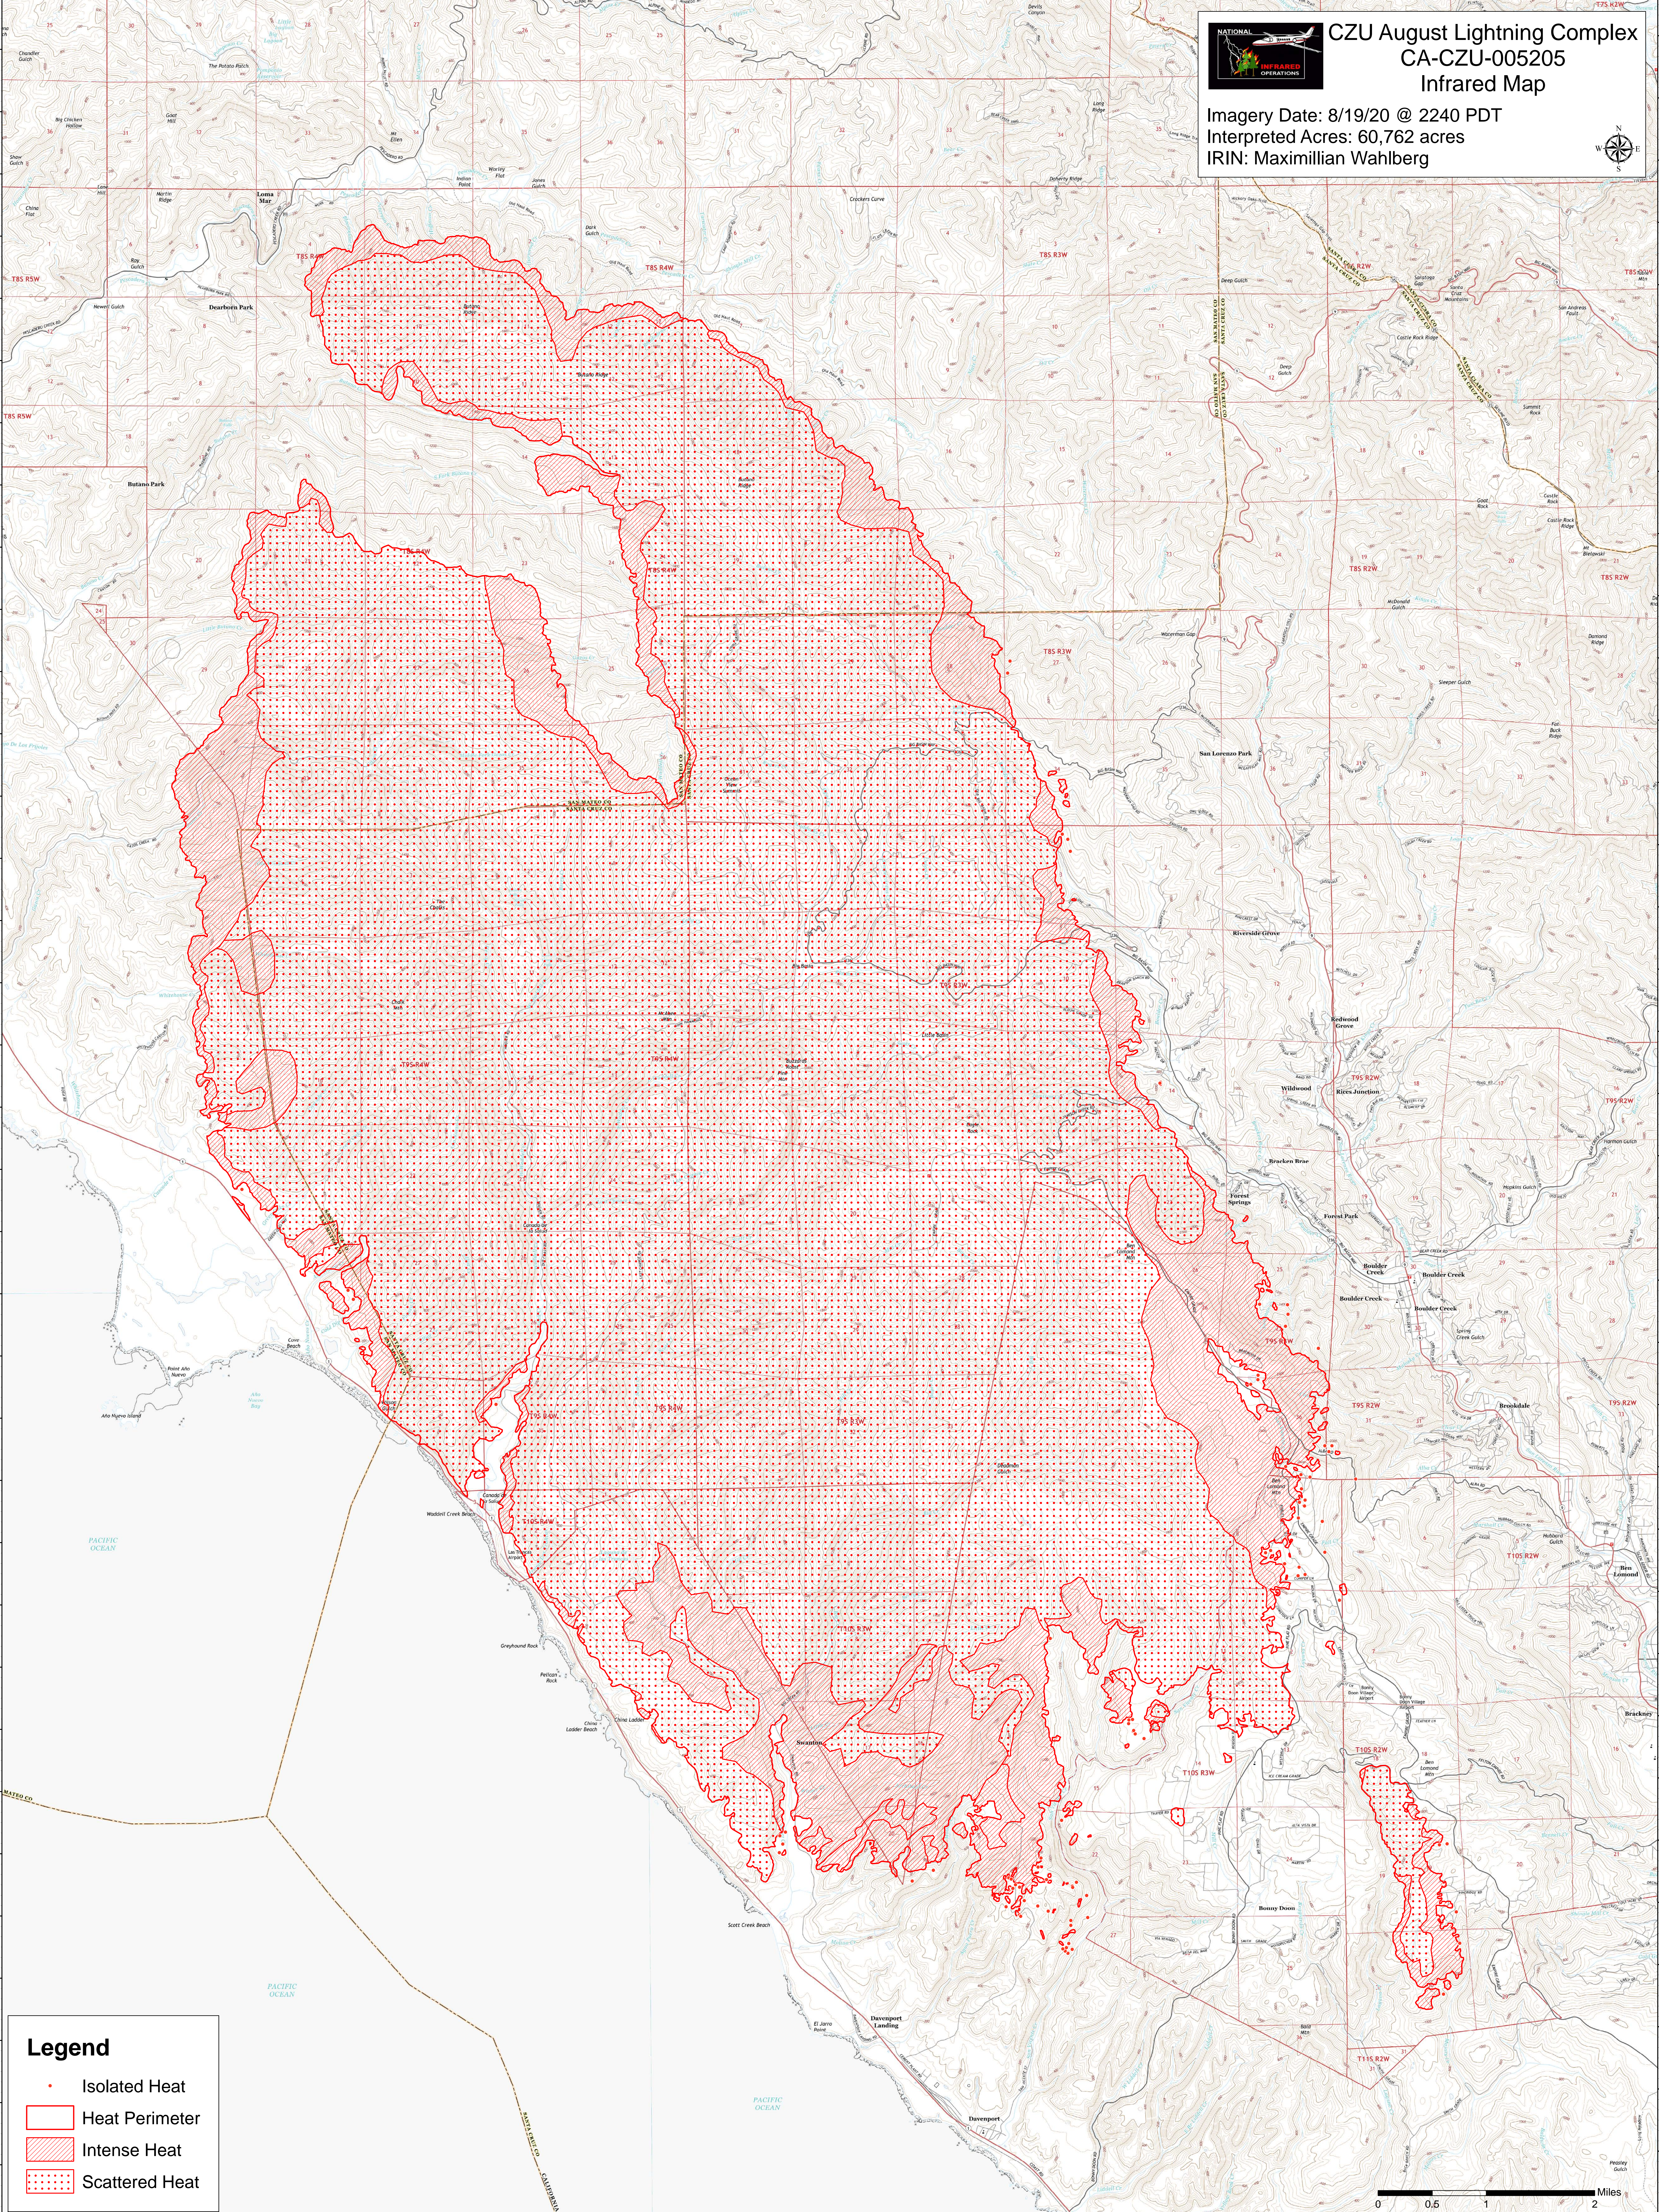

CA-CZU-005205
Infrared Map

Imagery Date: 8/19/20 @ 2240 PDT
 Interpreted Acres: 60,762 acres
 IRIN: Maximilian Wahlberg

Legend

- Isolated Heat
- Heat Perimeter
- Intense Heat
- Scattered Heat