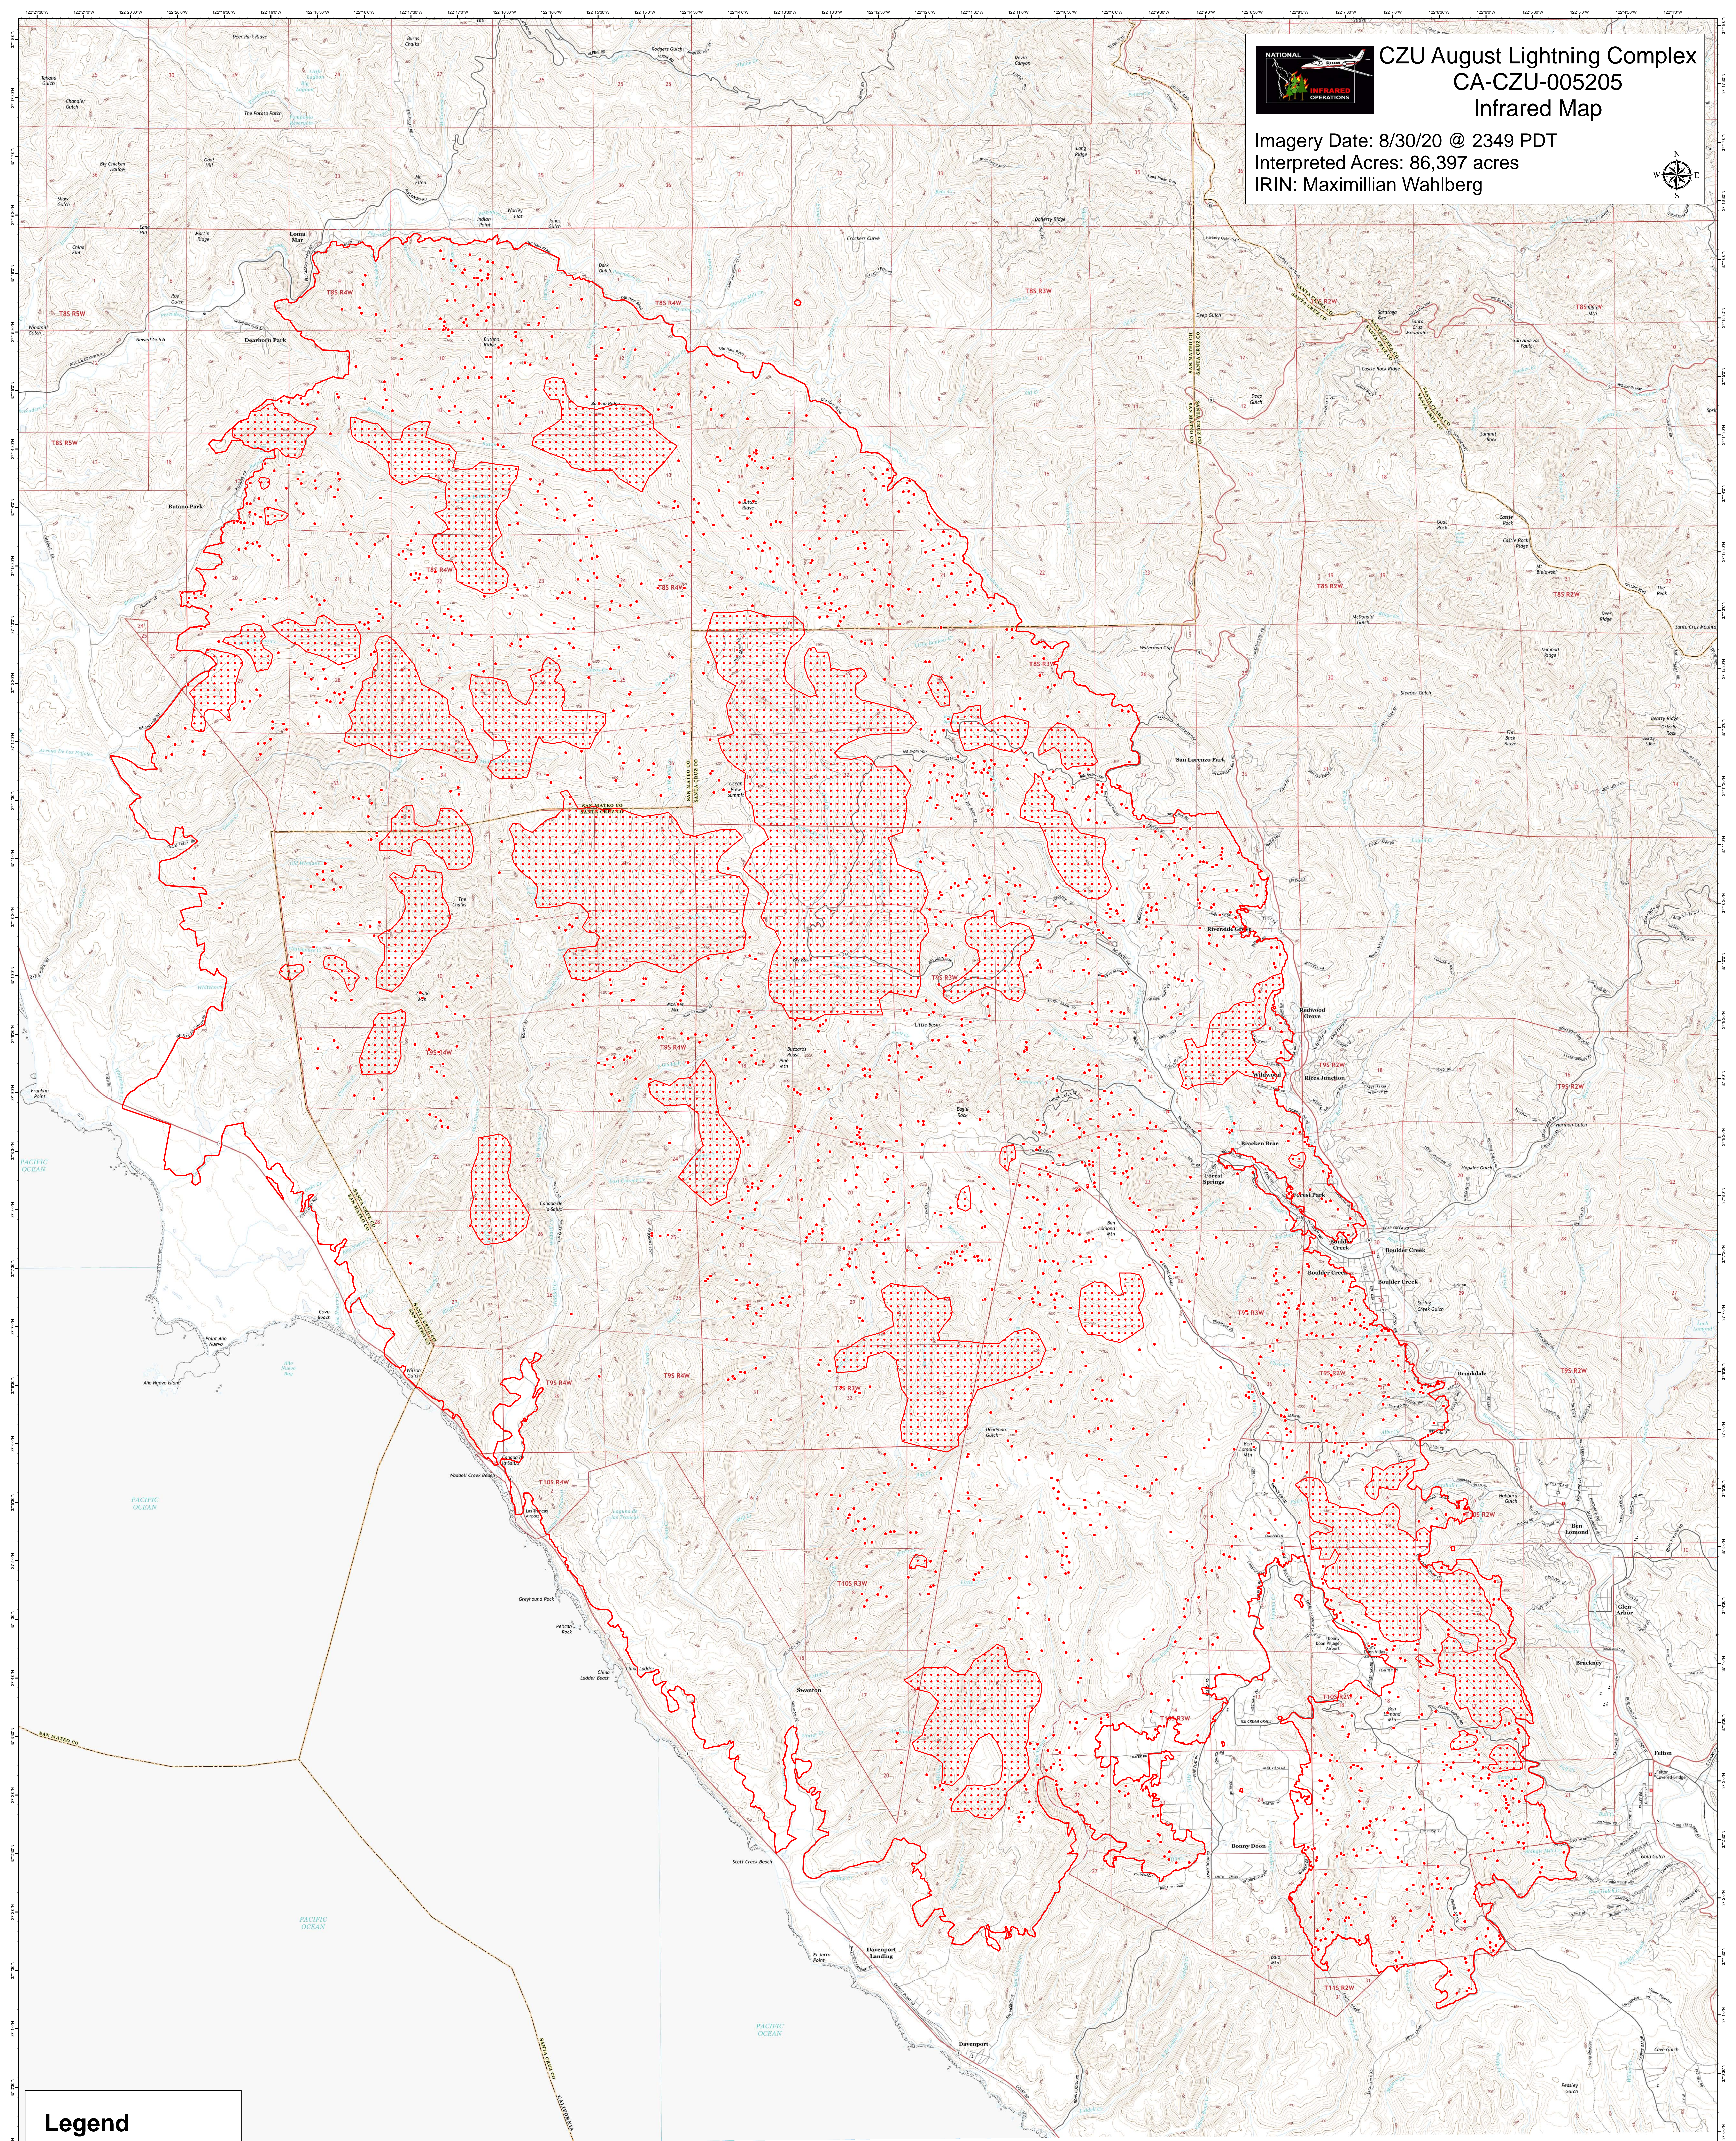

CZU August Lightning Complex
CA-CZU-005205
Infrared Map

Imagery Date: 8/30/20 @ 2349 PDT
 Interpreted Acres: 86,397 acres
 IRIN: Maximilian Wahlberg

Legend

- Isolated Heat
- Heat Perimeter
- Intense Heat
- Scattered Heat

0 0.5 1 2 Miles