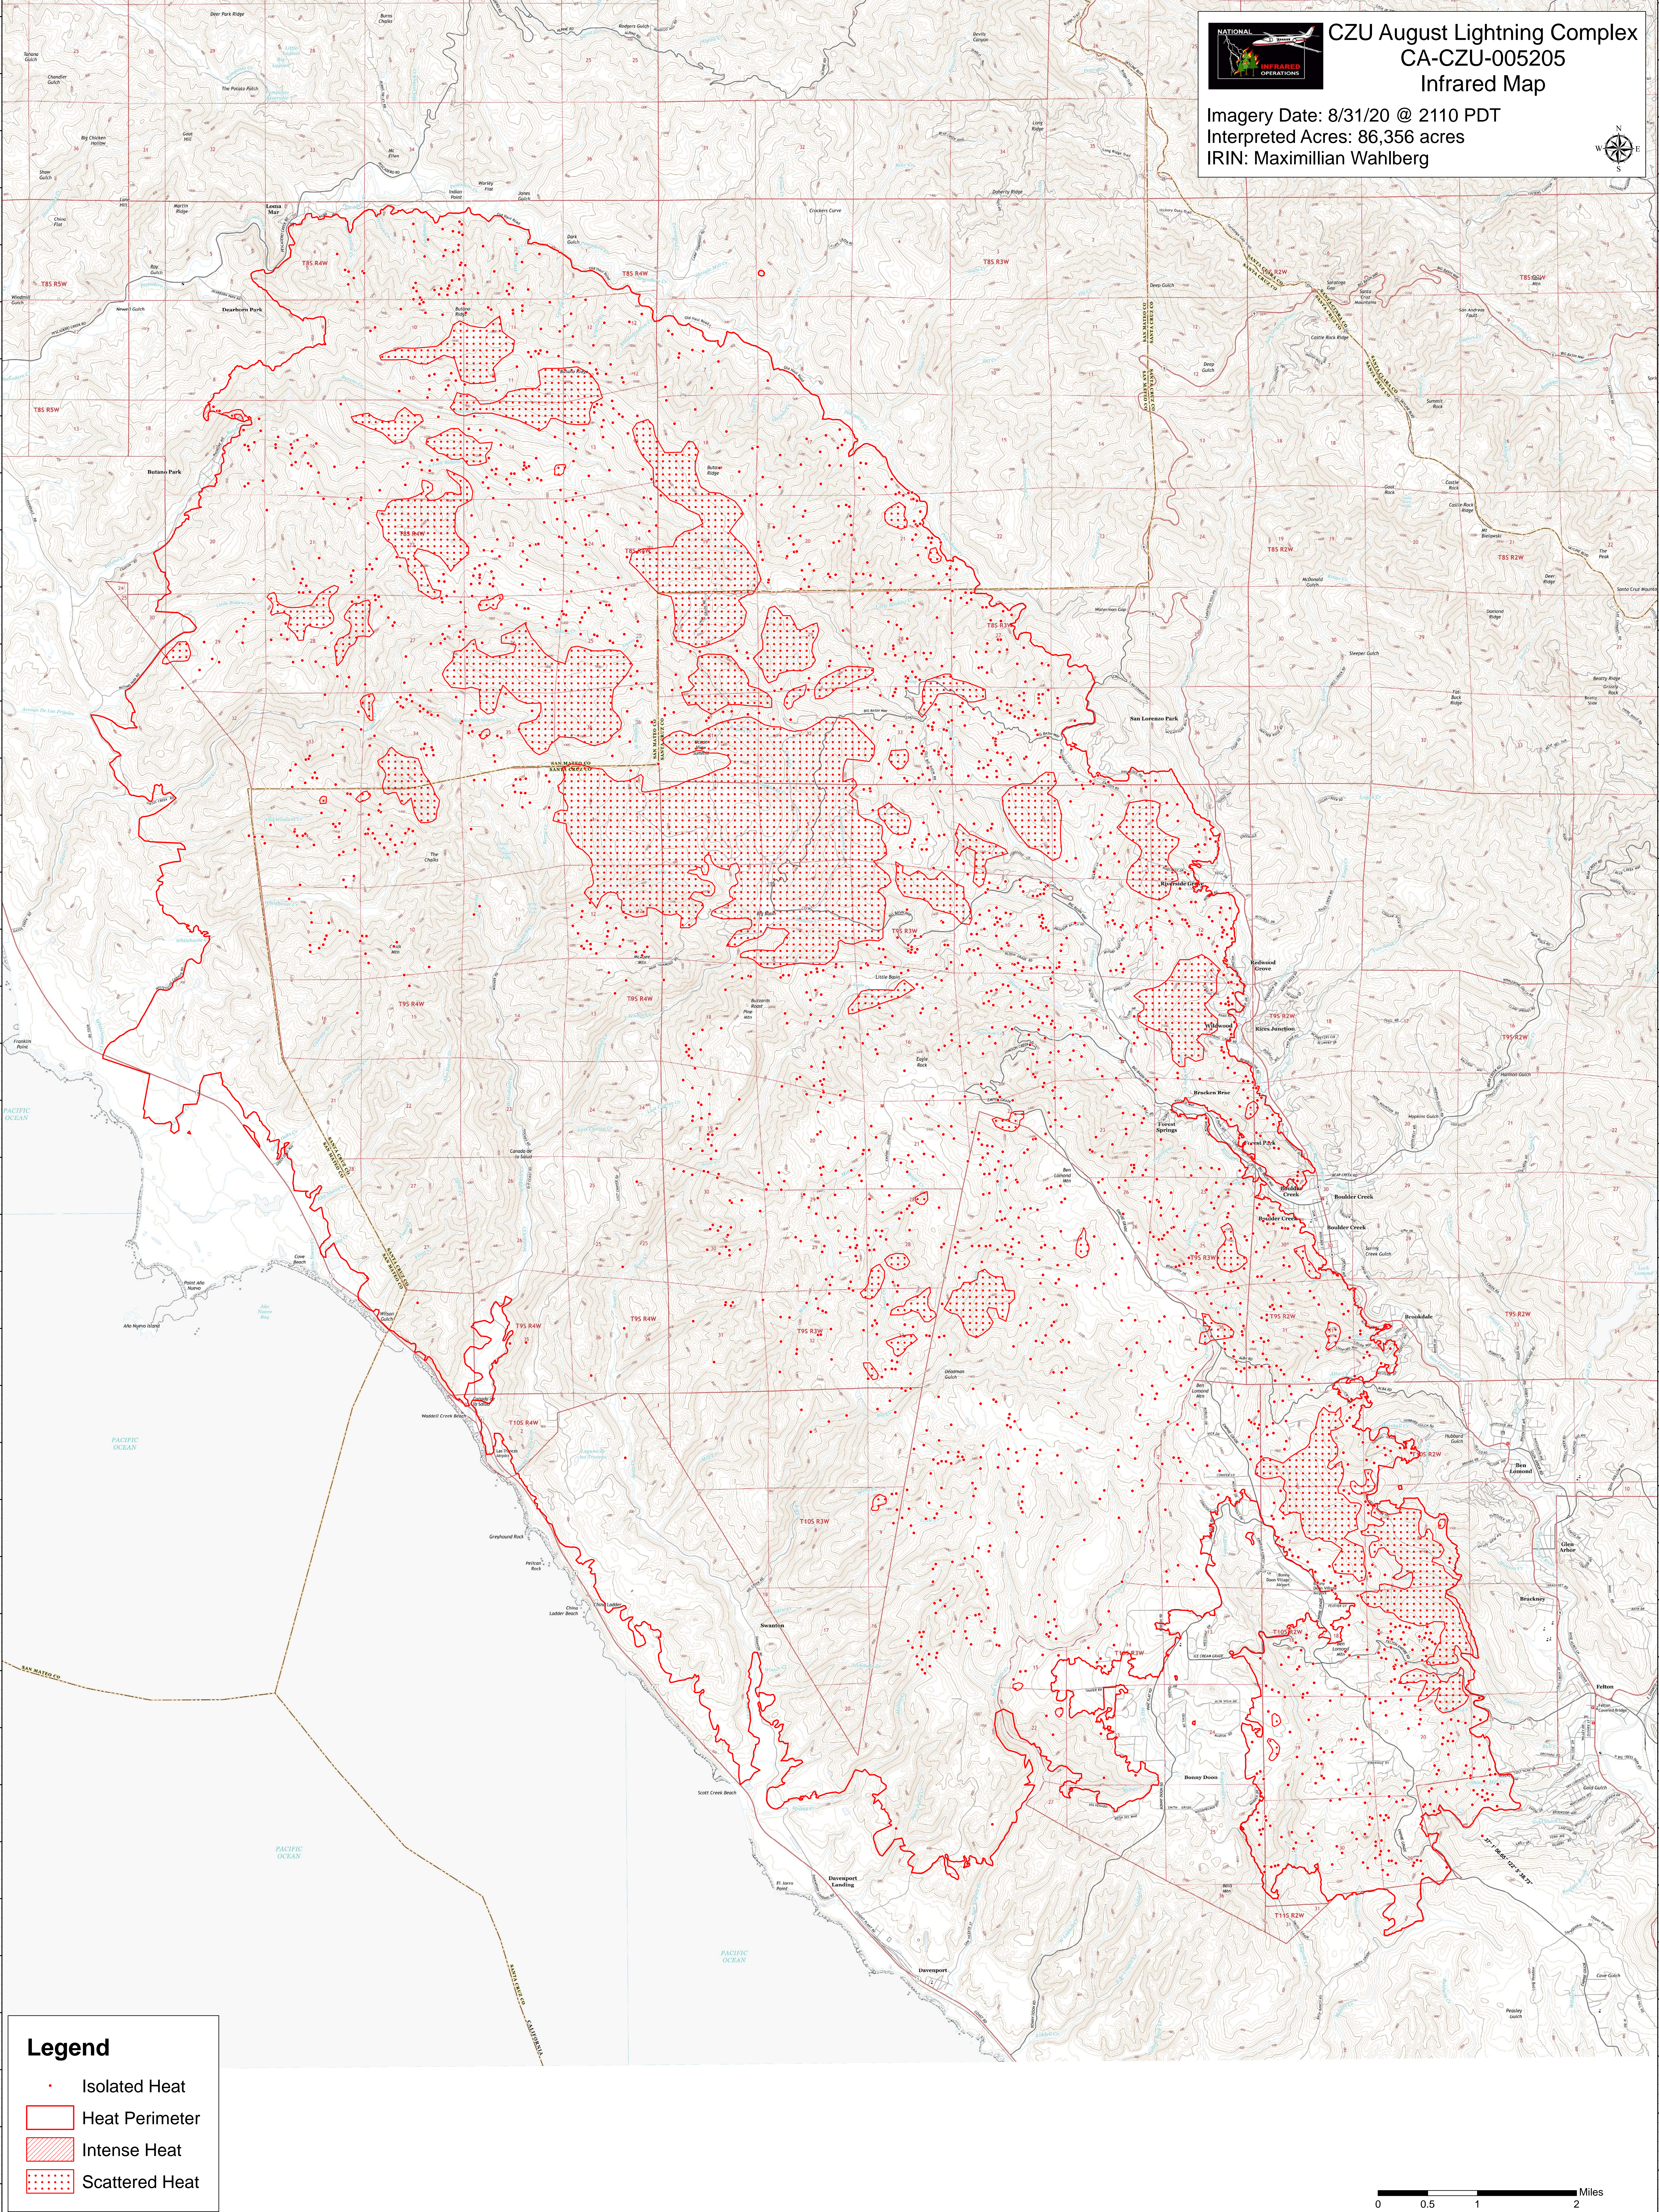

**CZU August Lightning Complex**  
**CA-CZU-005205**  
**Infrared Map**

Imagery Date: 8/31/20 @ 2110 PDT  
 Interpreted Acres: 86,356 acres  
 IRIN: Maximilian Wahlberg

**Legend**

- Isolated Heat
- Heat Perimeter
- Intense Heat
- Scattered Heat