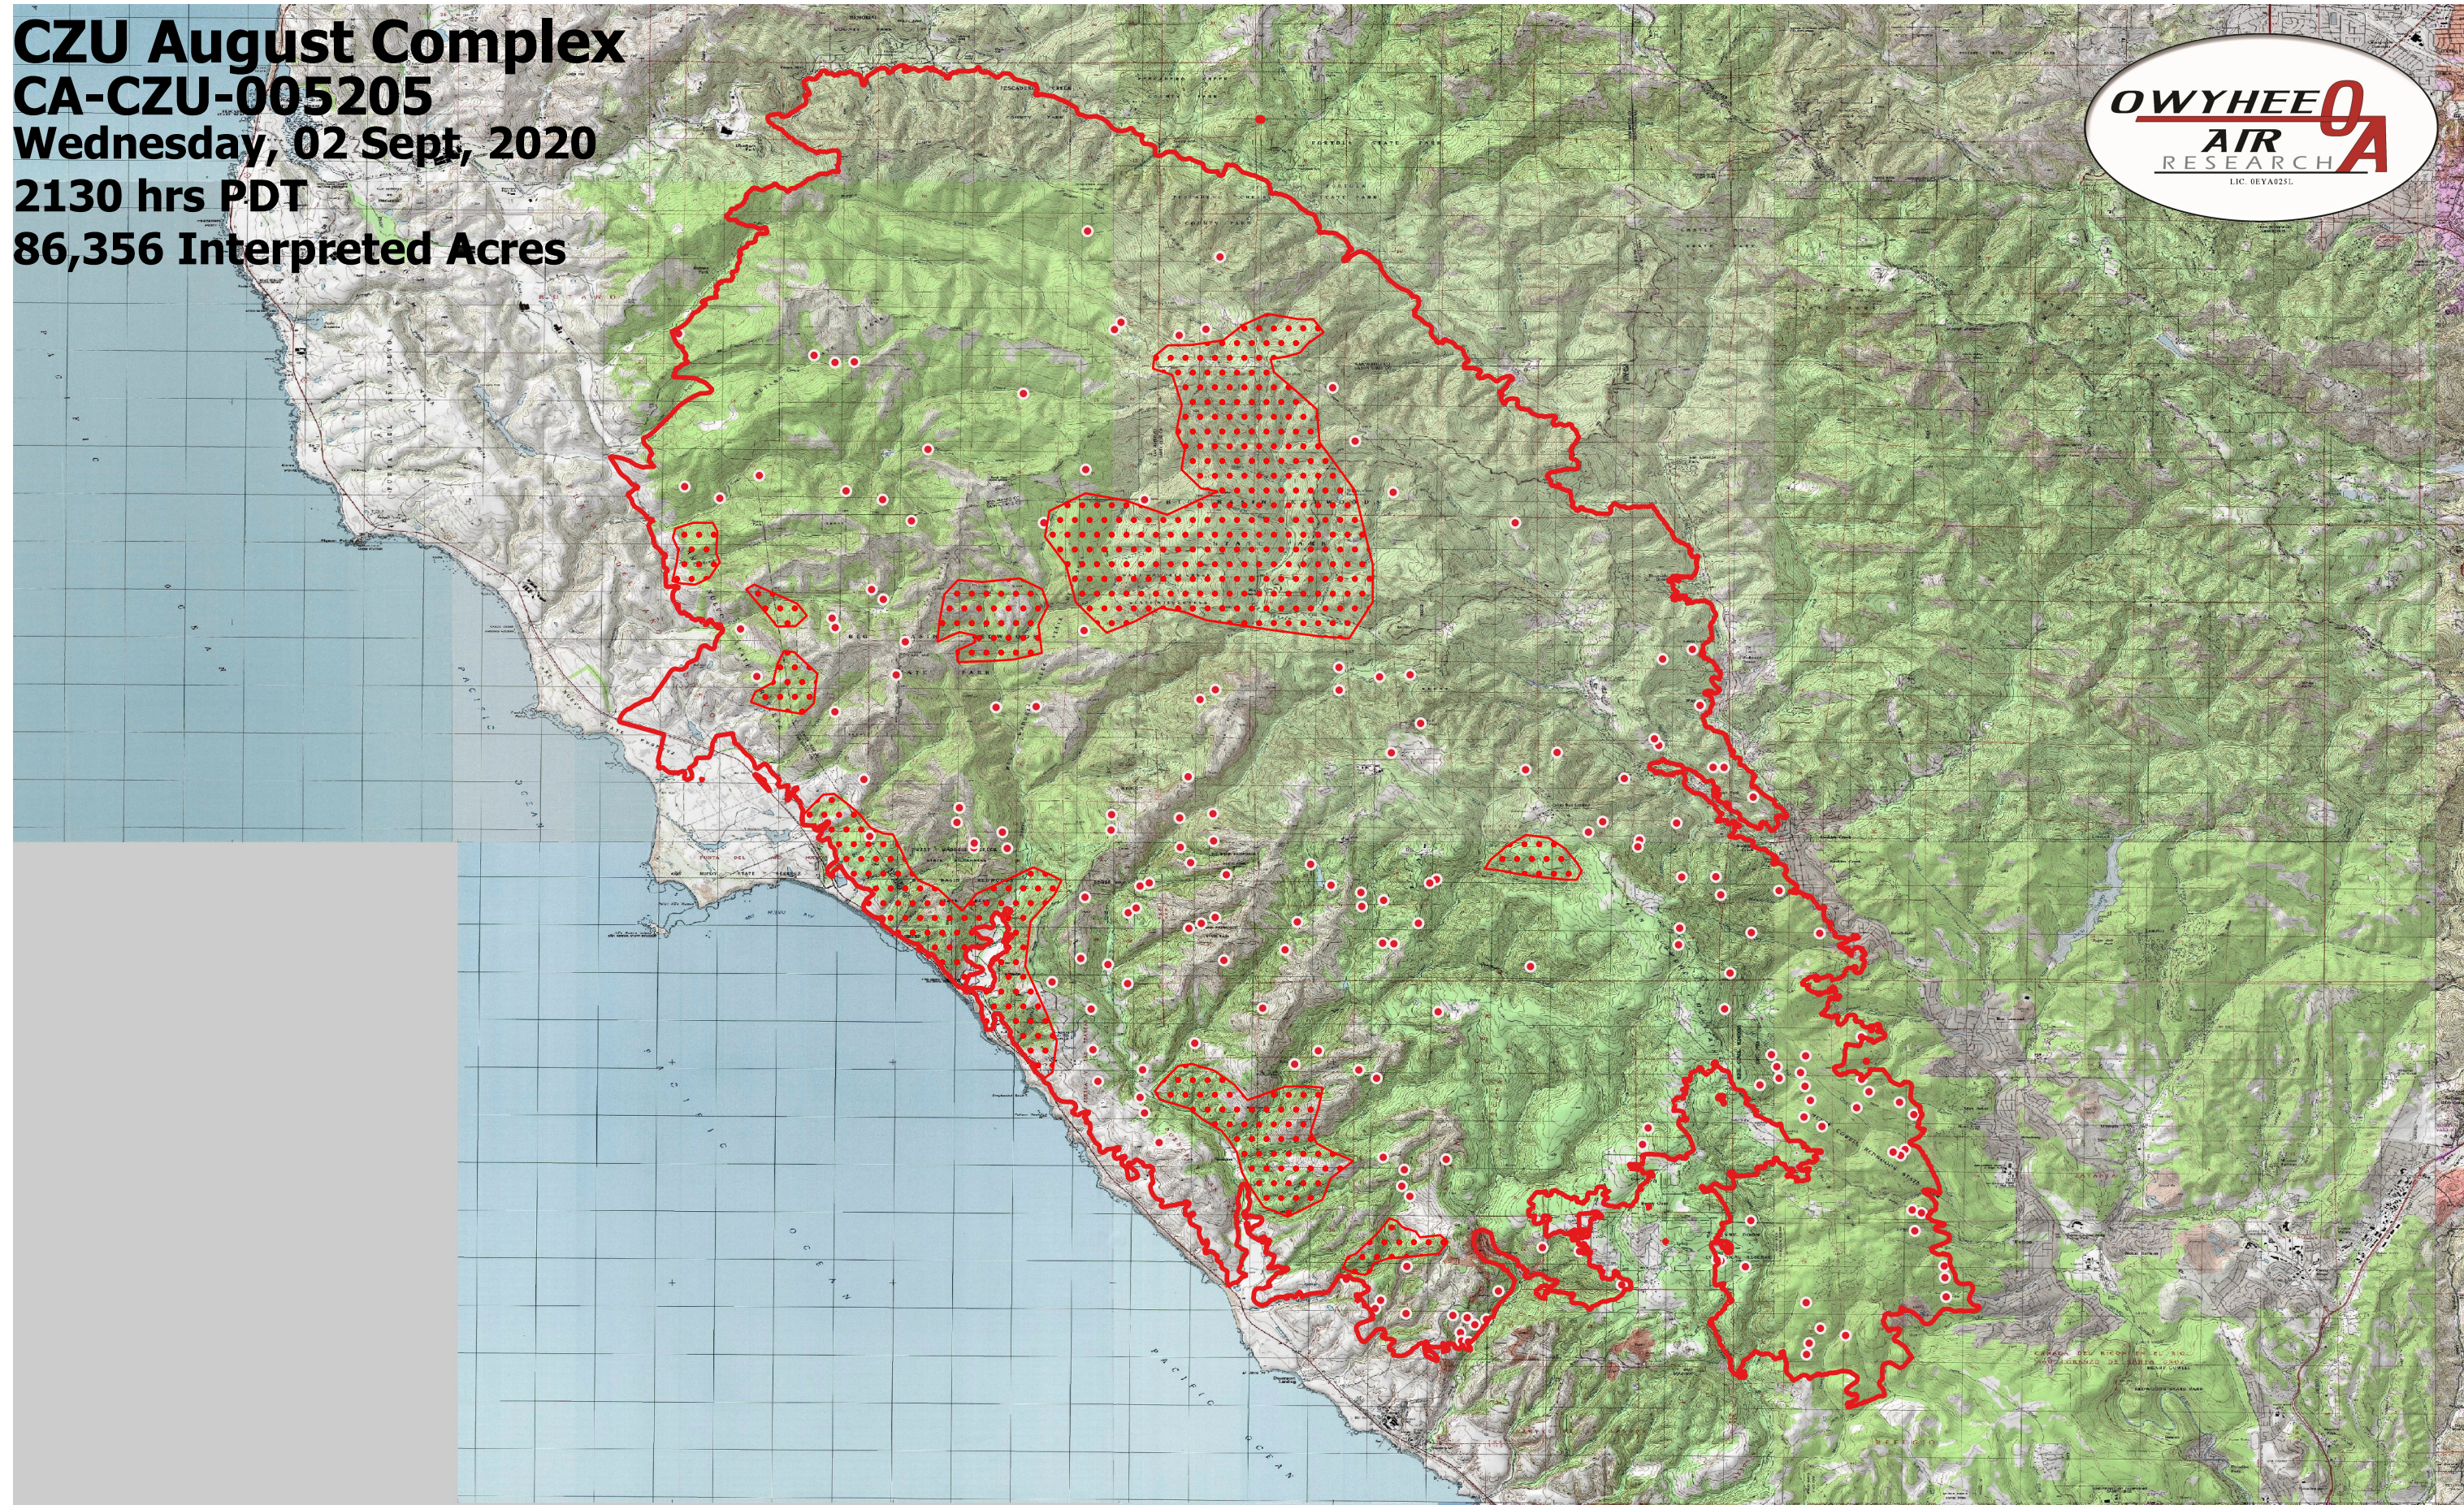

**CZU August Complex**  
**CA-CZU-005205**  
**Wednesday, 02 Sept, 2020**  
**2130 hrs PDT**  
**86,356 Interpreted Acres**

**Legend**

-  Burn Perimeter
-  Scattered Heat
-  Isolated Heat

Scale: 1:130,000

Projection: WGS 84

Produced by Owyhee Air Research, Inc.

IR Interpreter: D. Melody

fire@owyheeair.com (208) 442-5405