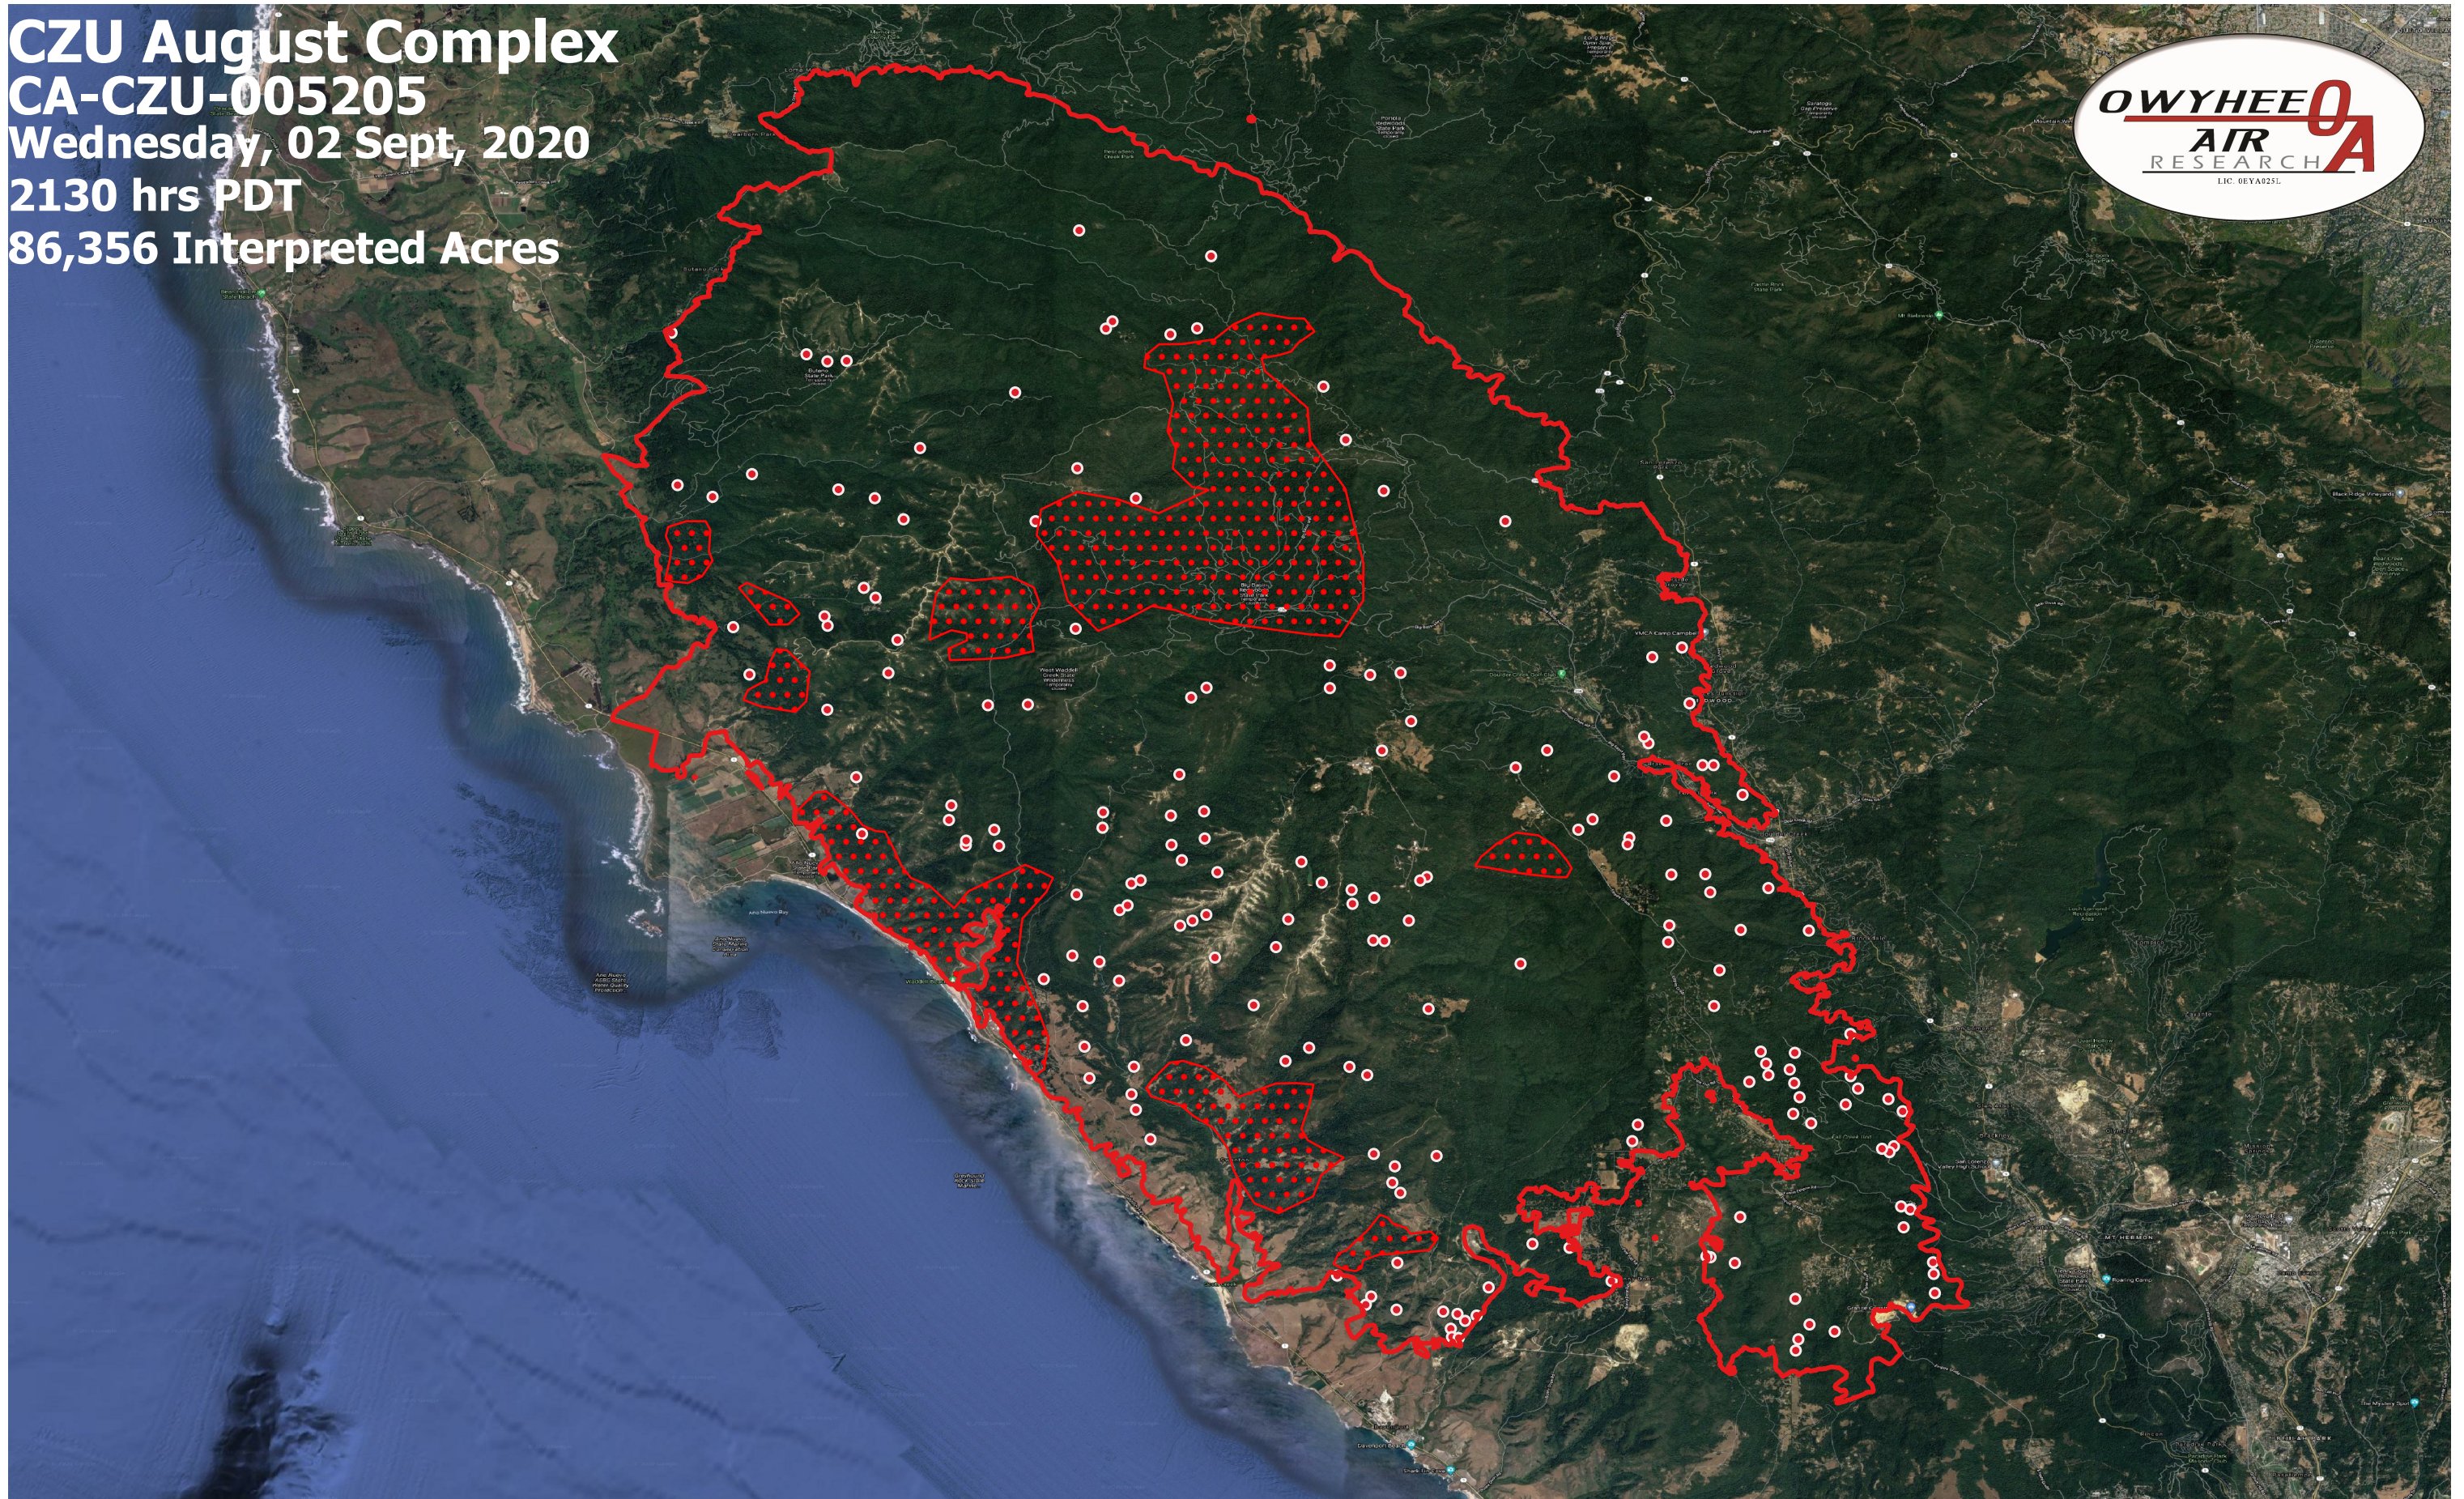

**CZU August Complex**  
**CA-CZU-005205**  
**Wednesday, 02 Sept, 2020**  
**2130 hrs PDT**  
**86,356 Interpreted Acres**

**Legend**

-  Burn Perimeter
-  Scattered Heat
-  Isolated Heat

Scale: 1:130,000

Projection: WGS 84

Produced by Owyhee Air Research, Inc.

IR Interpreter: D. Melody

fire@owyheeair.com (208) 442-5405