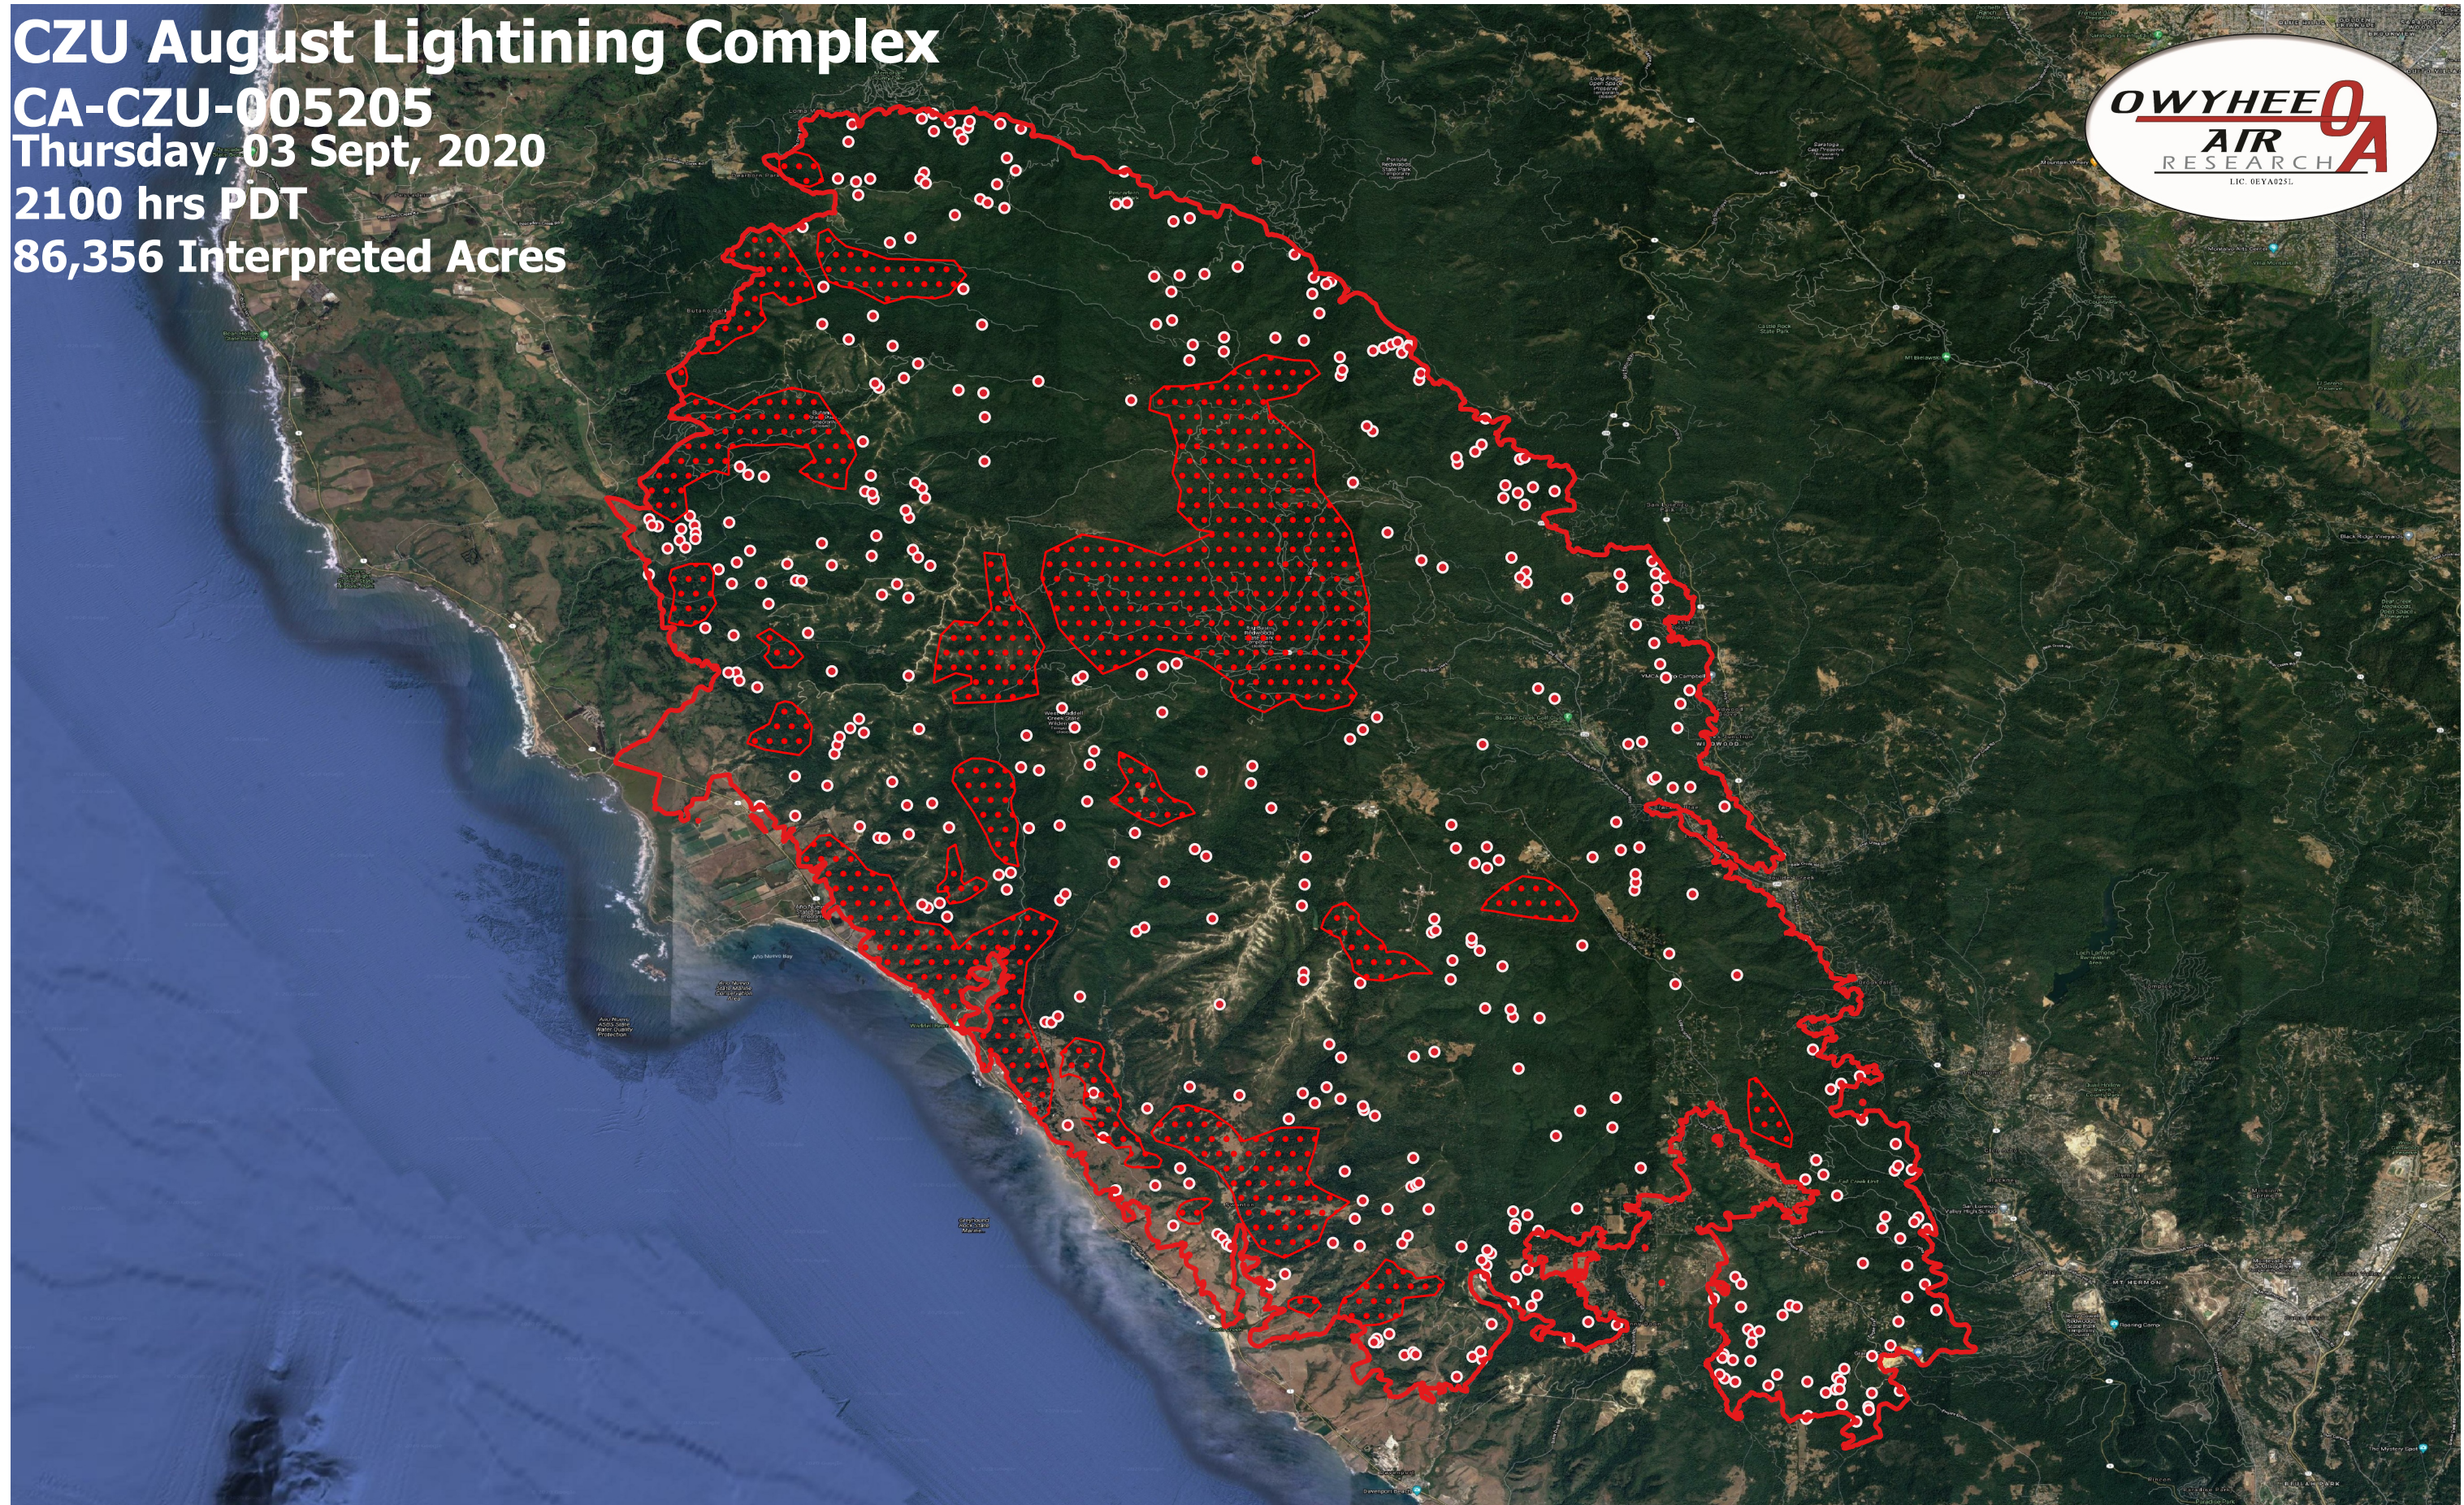

# CZU August Lightning Complex

CA-CZU-005205

Thursday, 03 Sept, 2020

2100 hrs PDT

86,356 Interpreted Acres

## Legend

- Burn Perimeter
- Scattered Heat
- Isolated Heat

Scale: 1:130,000

Projection: WGS 84

Produced by Owyhee Air Research, Inc.

IR Interpreter: D. Melody

fire@owyheeair.com (208) 442-5405