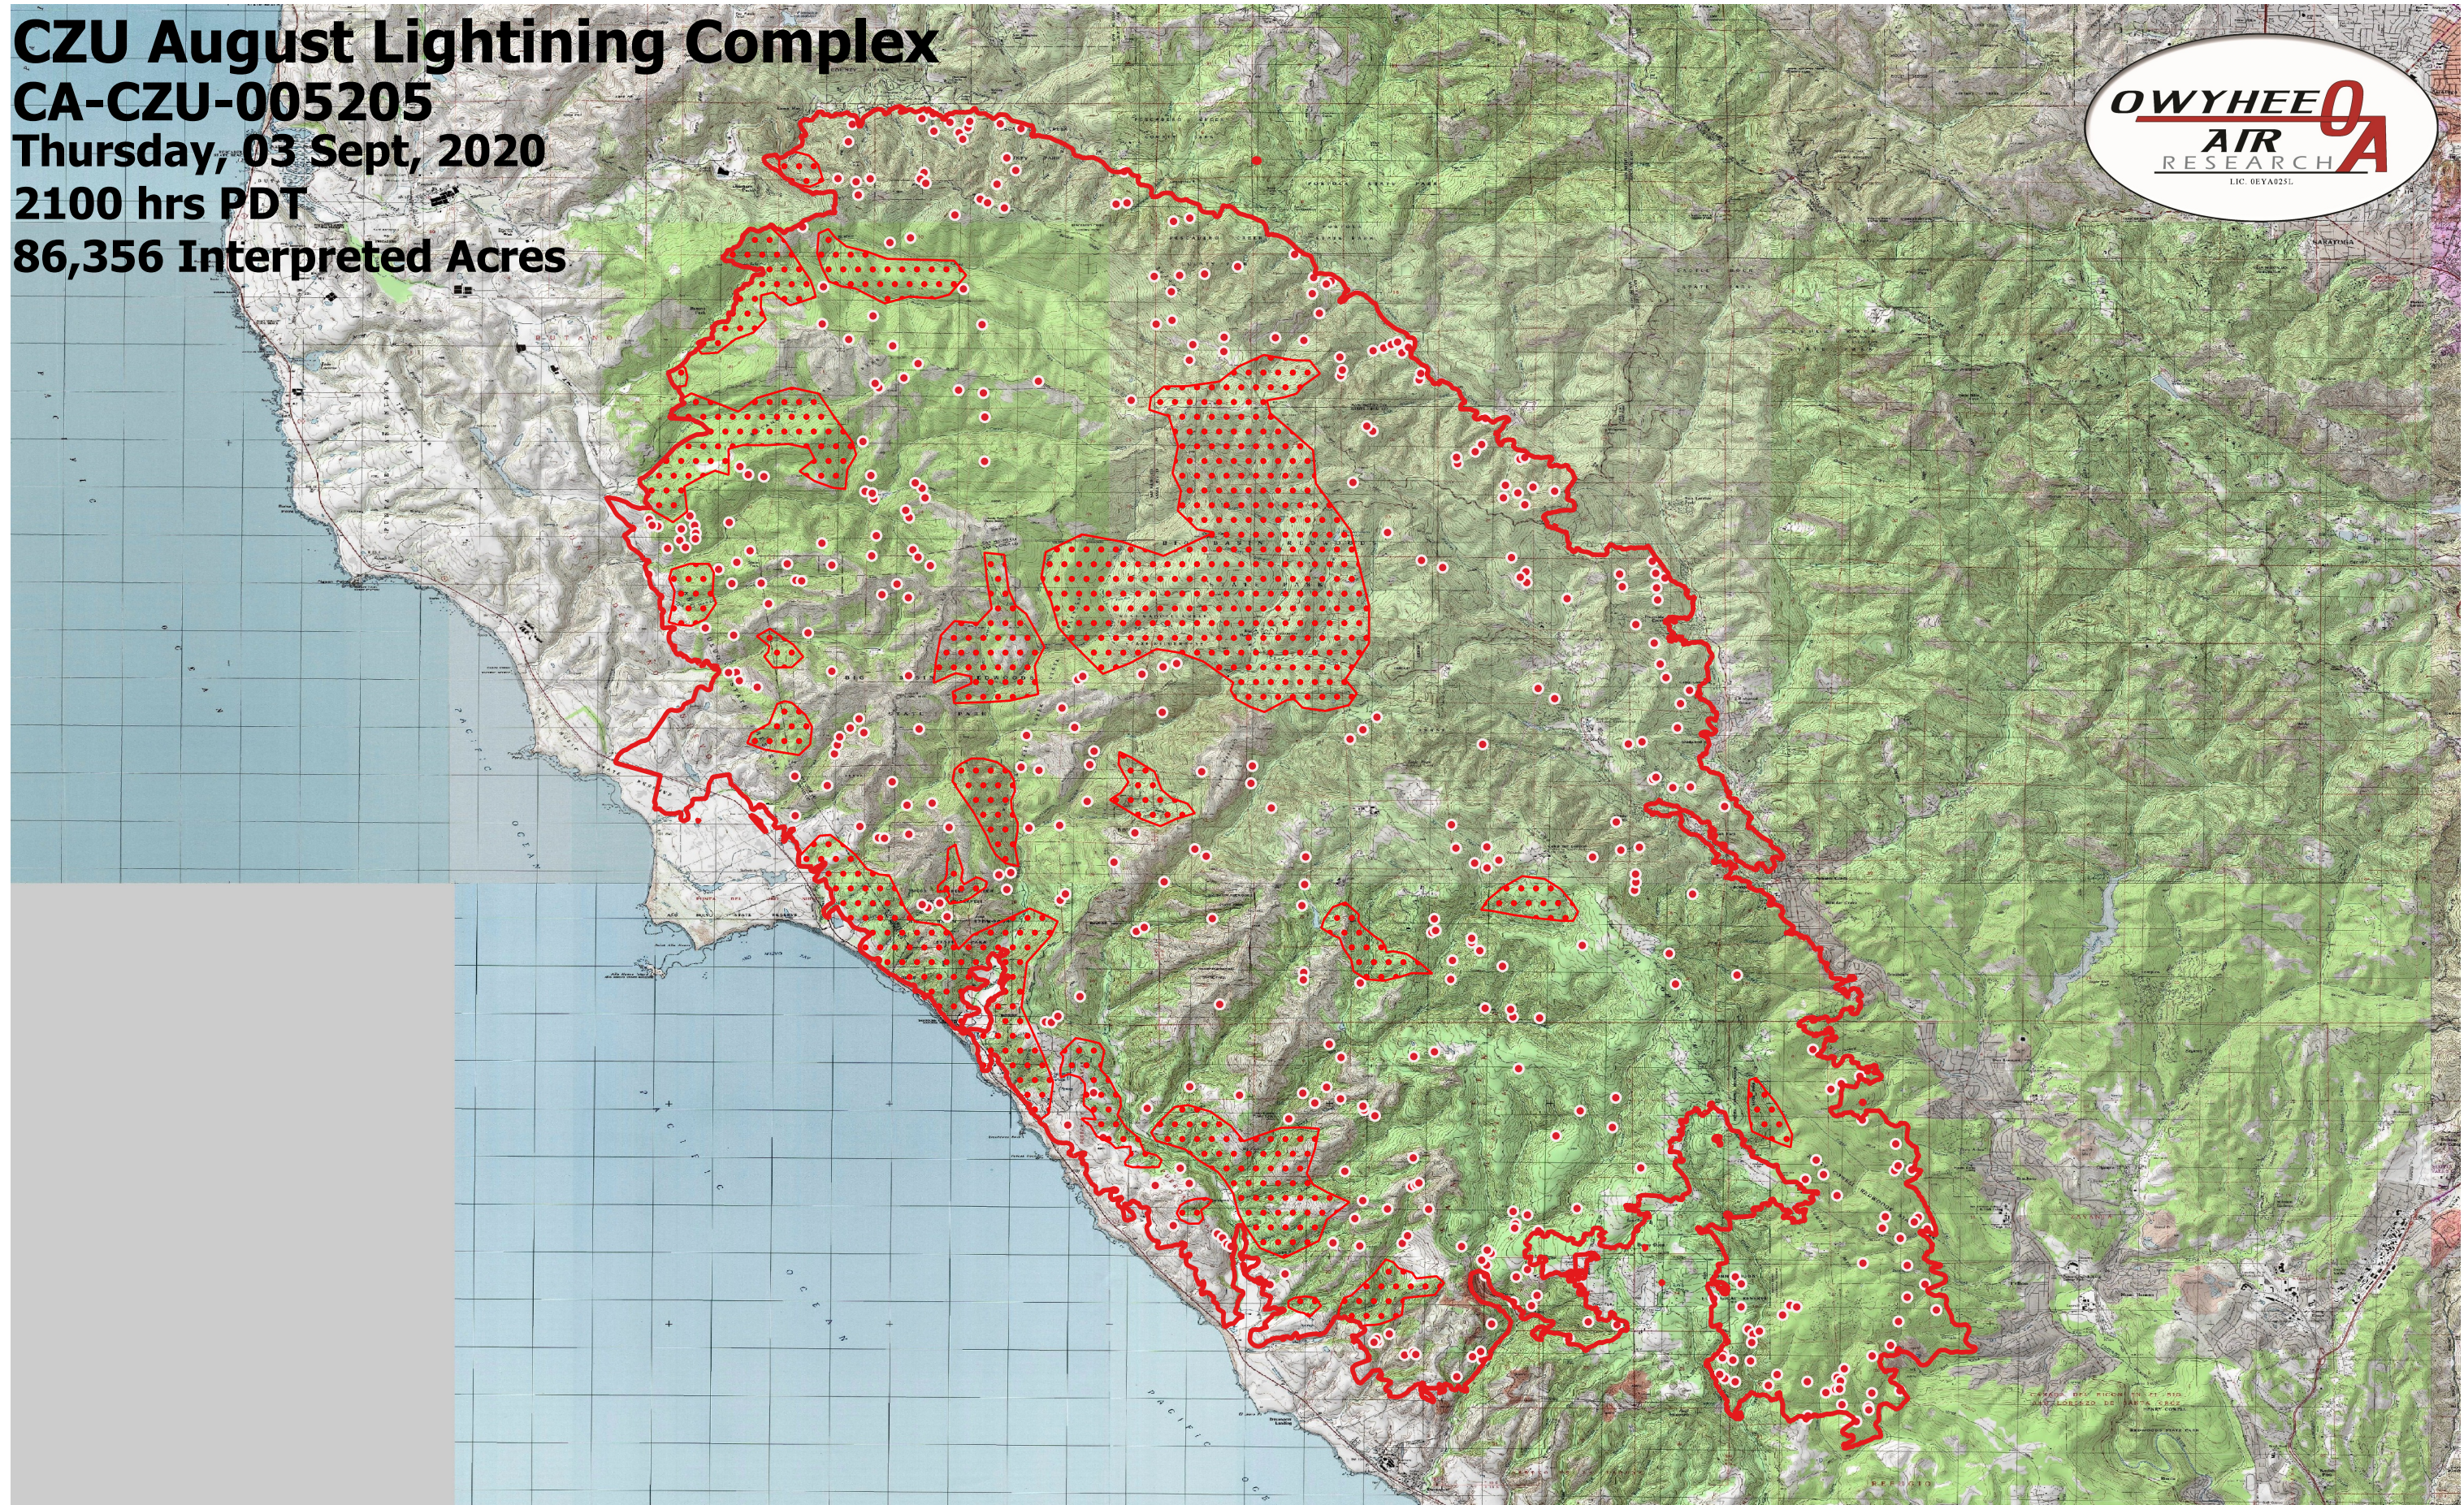

CZU August Lightning Complex

CA-CZU-005205

Thursday, 03 Sept, 2020

2100 hrs PDT

86,356 Interpreted Acres

Legend

- Burn Perimeter
- Scattered Heat
- Isolated Heat

Scale: 1:130,000

Projection: WGS 84

Produced by Owyhee Air Research, Inc.

IR Interpreter: D. Melody

fire@owyheeair.com (208) 442-5405