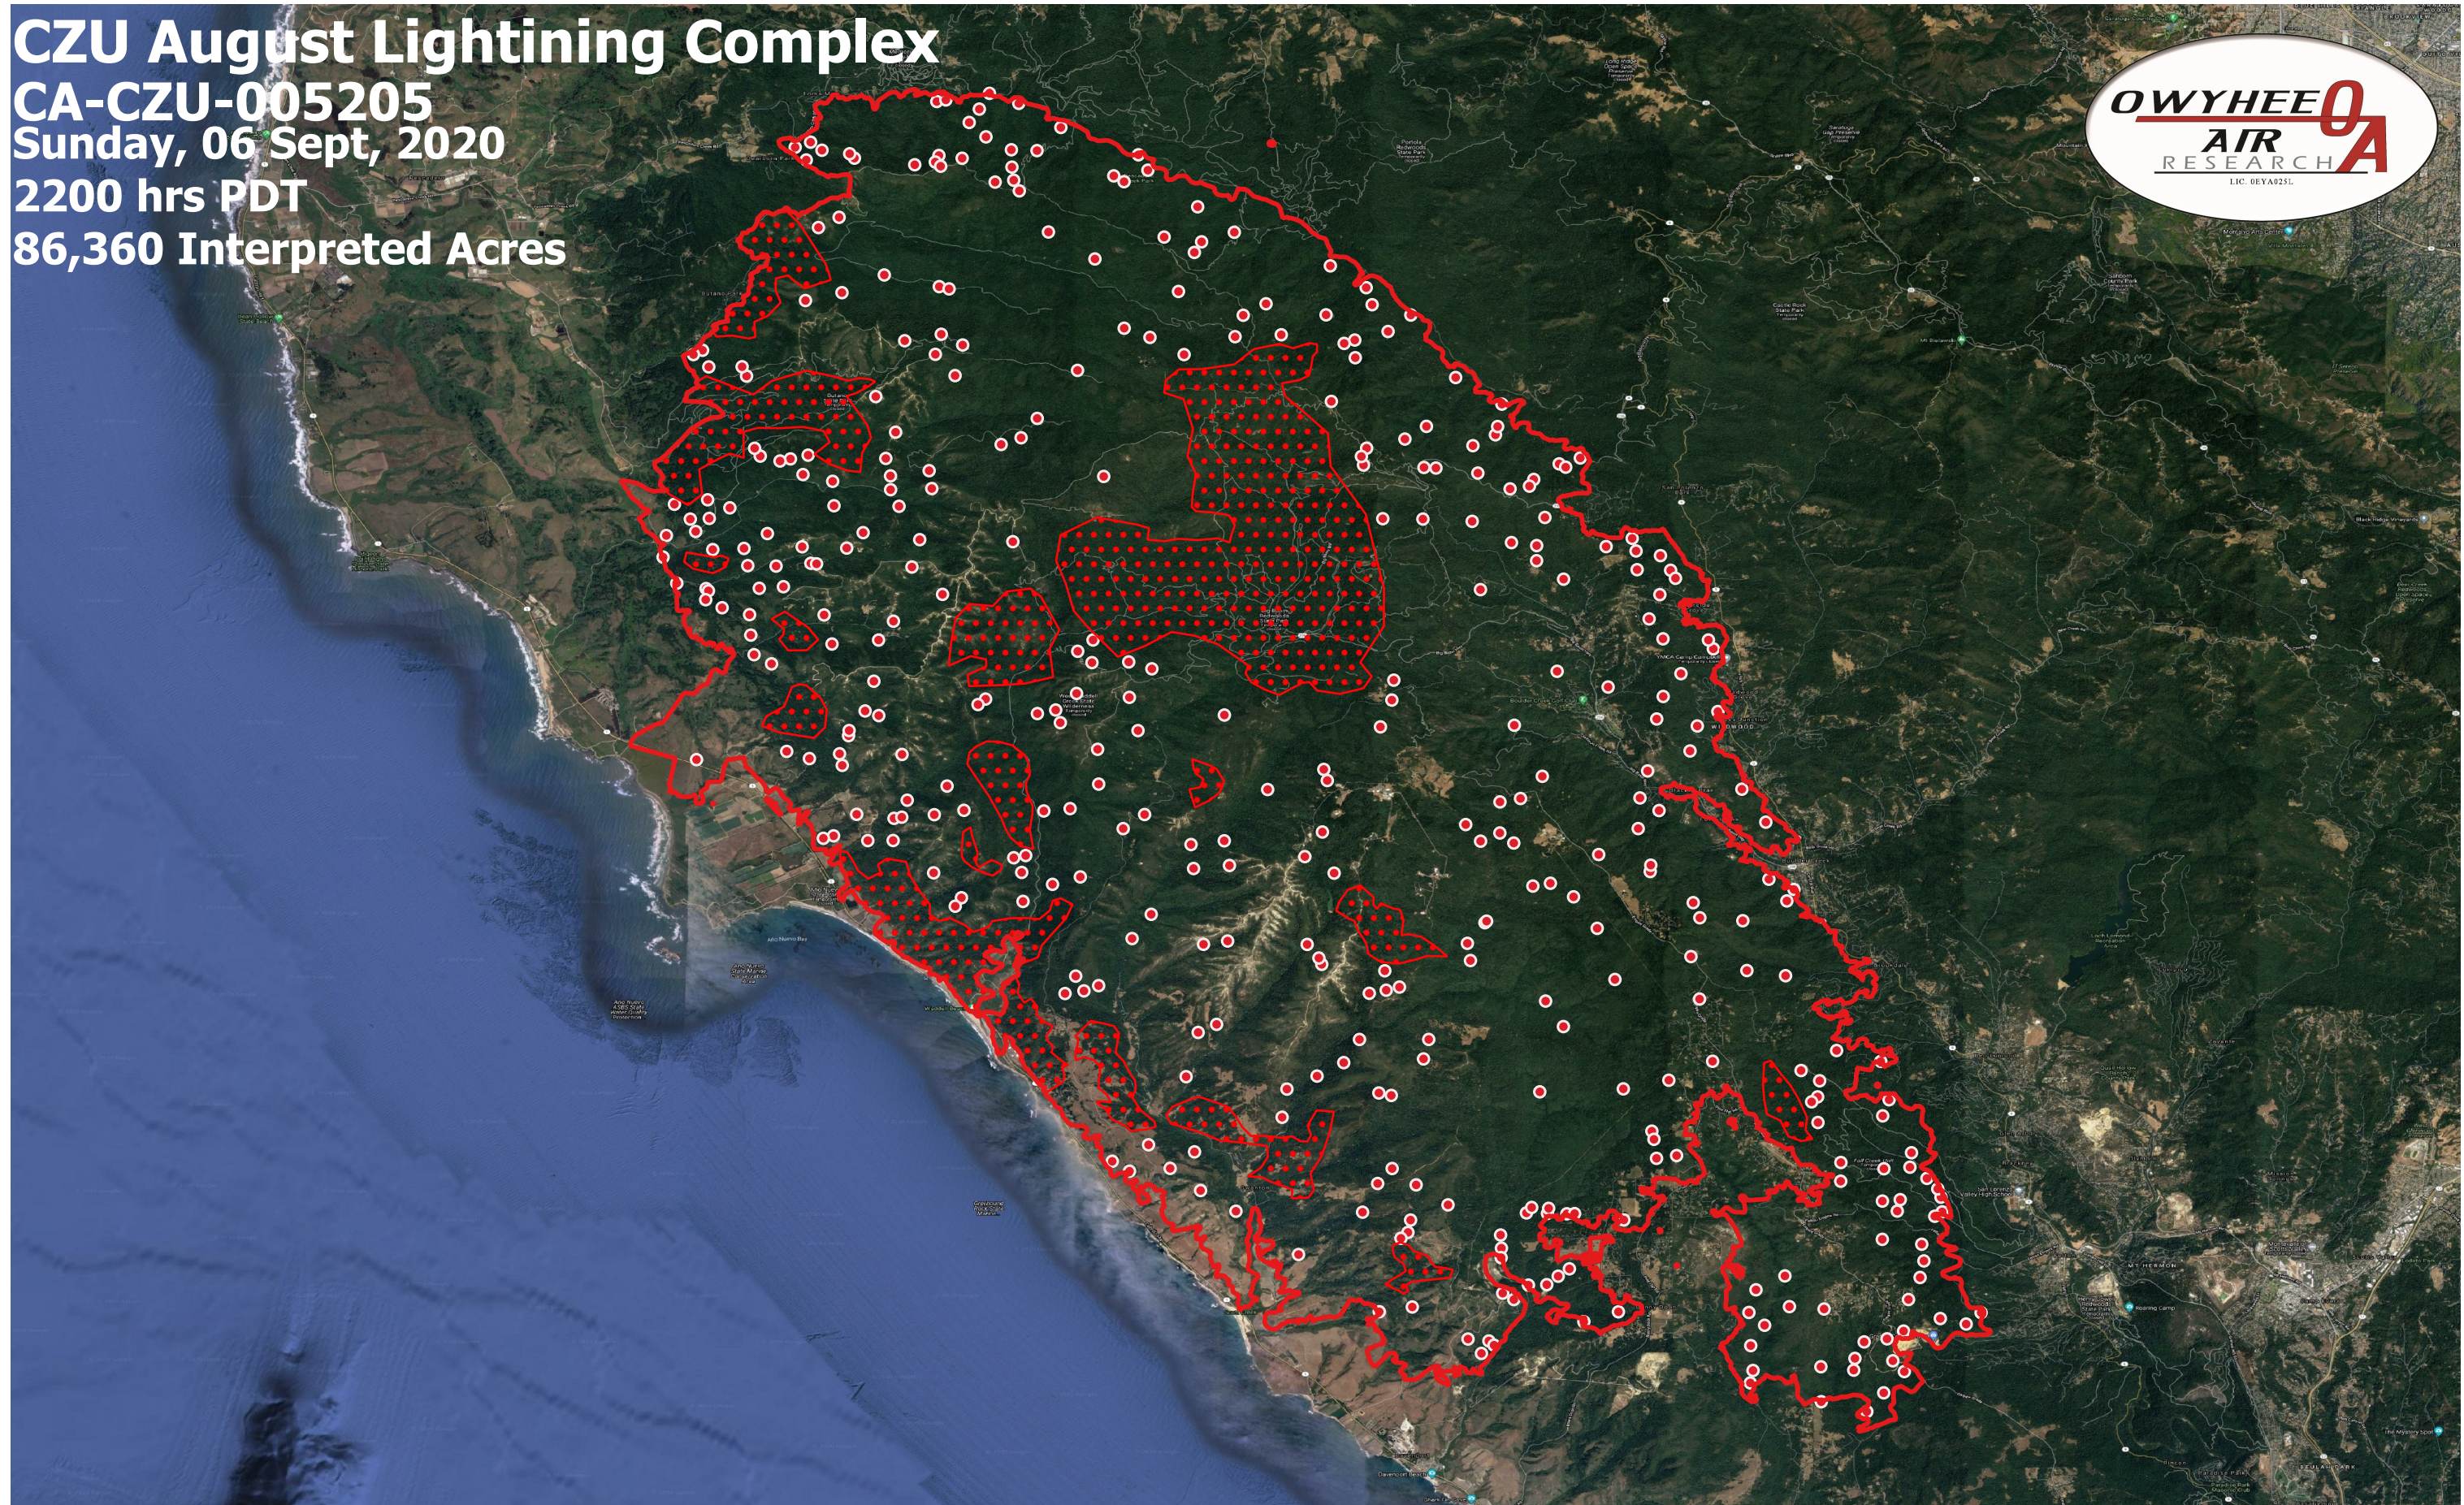

CZU August Lightning Complex

CA-CZU-005205

Sunday, 06 Sept, 2020

2200 hrs PDT

86,360 Interpreted Acres

Legend

- Burn Perimeter
- Scattered Heat
- Isolated Heat

Scale: 1:130,000

Projection: WGS 84

Produced by Owyhee Air Research, Inc.

IR Interpreter: D. Melody

fire@owyheeair.com (208) 442-5405